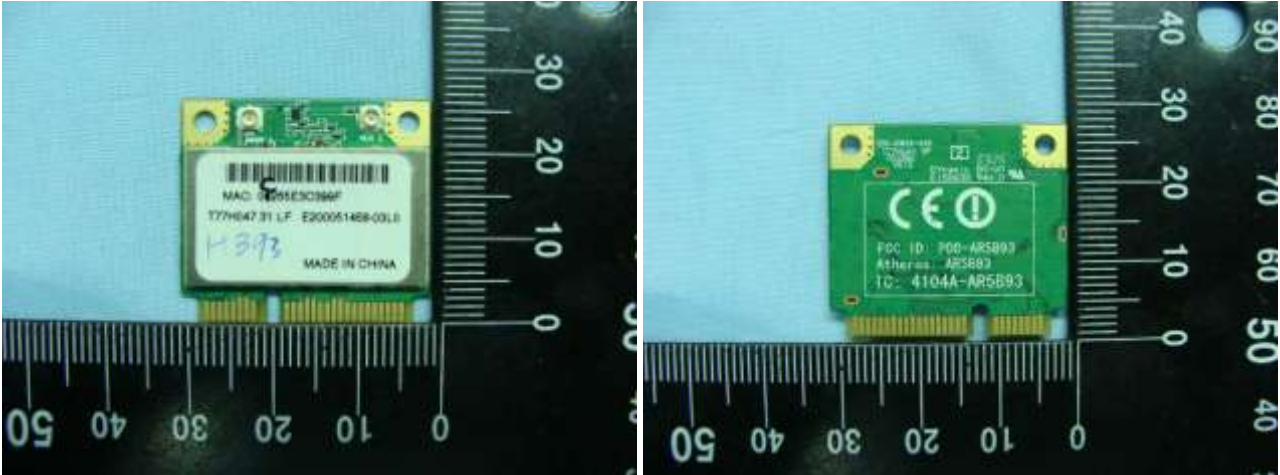

Appendix D. Product Photos

DUT: WLAN Module (Brand Name: Acer, Gateway, PackardBell / Model Name: AR5B93)

Host: Notebook Computer (Brand Name: Acer, Gateway, PackardBell / Model Name: ZH6 / Marketing Name: FerrariFO 200 series)

Antenna Location :

Appendix E. Test Setup Photos

Bottom of the Laptop with Phantom 0 cm Gap

Note: The DUT was integrated into the host (Notebook Computer) during the test.