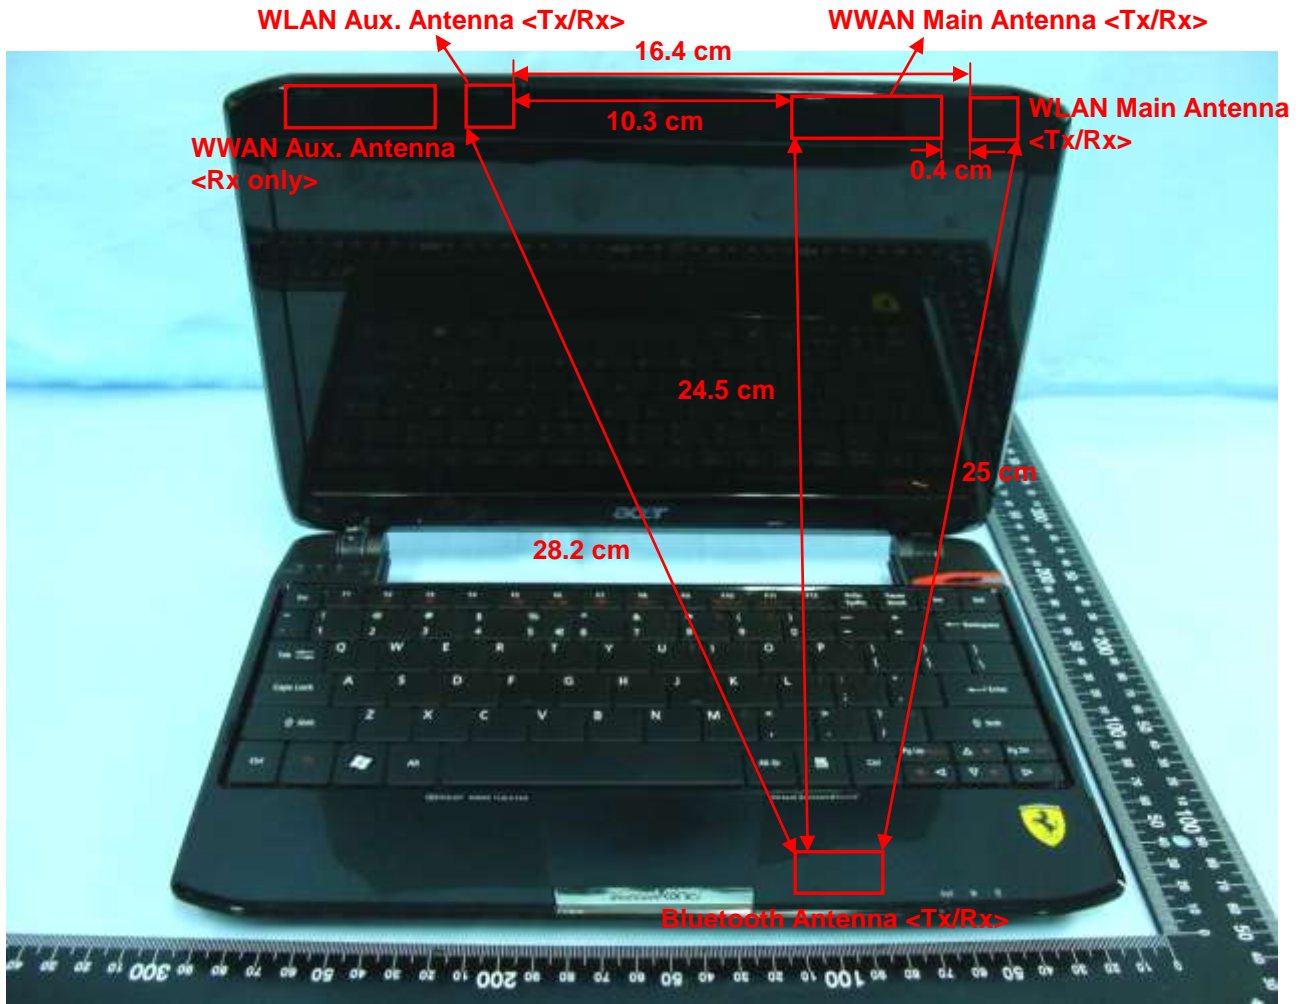

Appendix D. Product Photos

DUT: WLAN Module (Brand Name: Acer, Gateway, PackardBell / Model Name: AR5B93)

Host: Notebook Computer (Brand Name: Acer, Gateway, PackardBell / Model Name: ZH6 / Marketing Name: FerrariFO 200 series)

Antenna Location :

Appendix E. Test Setup Photos

Bottom of the Laptop with Phantom 0 cm Gap

Note: The DUT was integrated into the host (Notebook Computer) during the test.