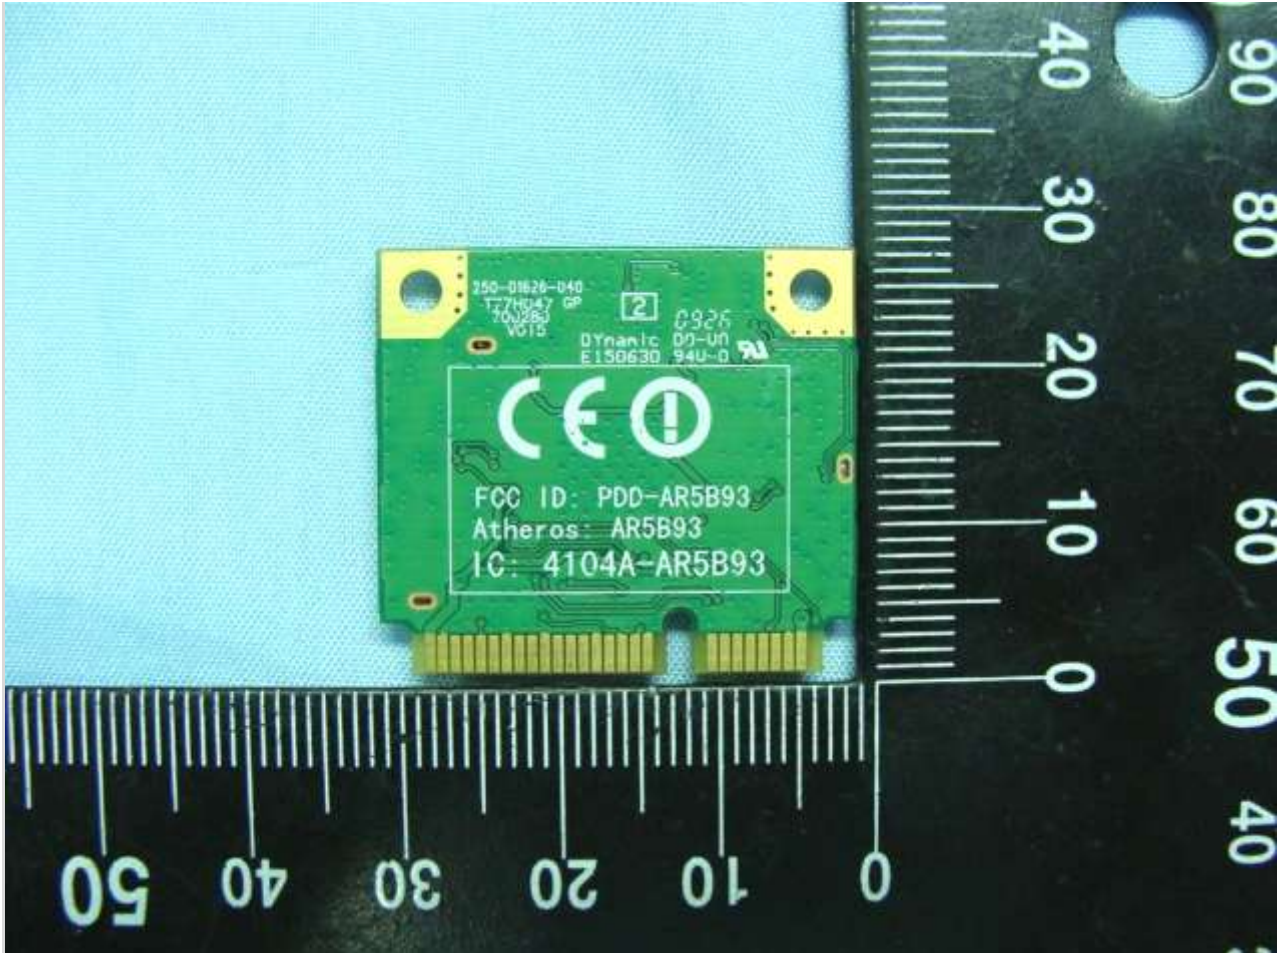

1. Photograph of the EUT

EUT: WLAN module (Acer, Gateway, PackardBell) / (AR5B93)

EUT: WLAN module (Acer, Gateway, PackardBell) / (AR5B93)

## 2. External Photograph of the Host

Host: Notebook Computer (Acer, Gateway, PackardBell) / (ZH6)

Host: Notebook Computer (Acer, Gateway, PackardBell) / (ZH6)

Host: Notebook Computer (Acer, Gateway, PackardBell) / (ZH6)