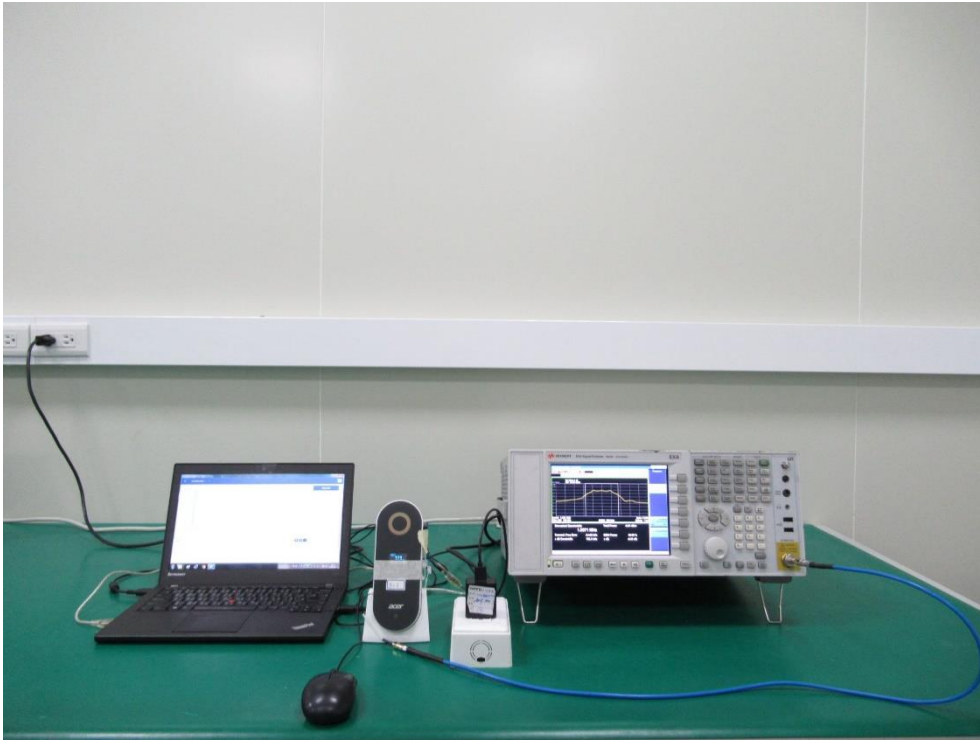

**Product: Air Monitor Pro**

**Brand Name: acer**

**Model Number: AMP220**

**Test Photograph  
2009TW0501-U2**

Test Mode: Mode 1

Description: Front View of Conducted Emission Test Setup

Test Mode: Mode 1

Description: Back View of Conducted Emission Test Setup

Test Mode: Mode 1

Description: Radiated Emission Test Setup for below 1GHz

Test Mode: Mode 1

Description: Radiated Emission Test Setup for above 1GHz

Test Mode: Mode 1

Description: Conducted Emission Test Setup

### 2009TW0501-U3

Test Mode 3

Description: Front View of Conducted Emission Test Setup

Test Mode 3

Description: Back View of Conducted Emission Test Setup

Test Mode: Mode 3

Description: Radiated Emission Test Setup for below 1GHz