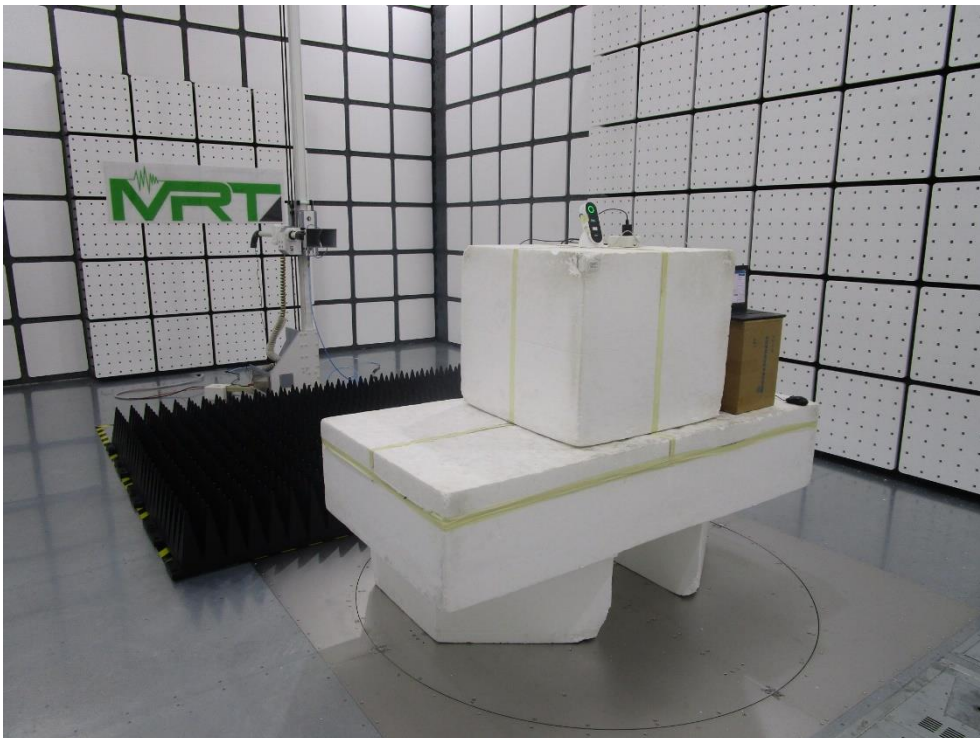

**Product: Air Monitor Pro**

**Brand Name: acer**

**Model Number: AMP220**

**Test Photograph  
2009TW0501-U2**

Test Mode: Mode 1

Description: Front View of Conducted Emission Test Setup

Test Mode: Mode 1

Description: Back View of Conducted Emission Test Setup

Test Mode: Mode 1

Description: Radiated Emission Test Setup for below 1GHz

Test Mode: Mode 1

Description: Radiated Emission Test Setup for above 1GHz

Test Mode: Mode 1

Description: Conducted Emission Test Setup

### 2009TW0501-U3

Test Mode 3

Description: Front View of Conducted Emission Test Setup

Test Mode 3

Description: Back View of Conducted Emission Test Setup

Test Mode: Mode 3

Description: Radiated Emission Test Setup for below 1GHz