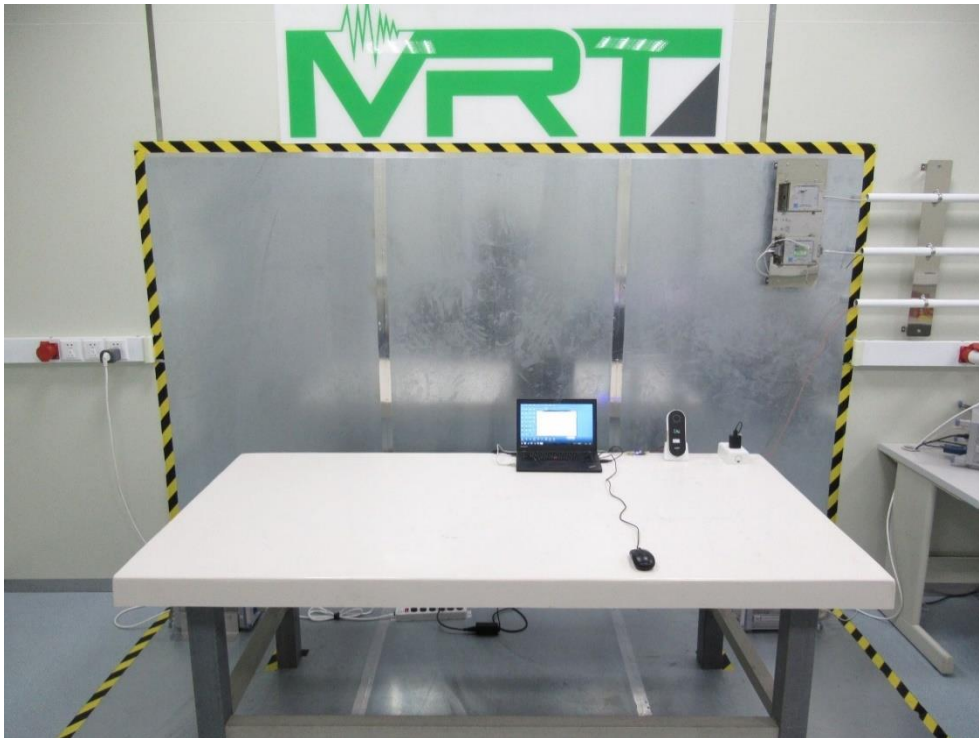

**Product: Air Monitor Pro**

**Brand Name: acer**

**Model Number: AMP220**

**Test Photograph  
2009TW0501-U2**

Test Mode: Mode 1

Description: Front View of Conducted Emission Test Setup

Test Mode: Mode 1

Description: Back View of Conducted Emission Test Setup

Test Mode: Mode 1

Description: Radiated Emission Test Setup for below 1GHz

Test Mode: Mode 1

Description: Radiated Emission Test Setup for above 1GHz

Test Mode: Mode 1

Description: Conducted Emission Test Setup

### 2009TW0501-U3

Test Mode 3

Description: Front View of Conducted Emission Test Setup

Test Mode 3

Description: Back View of Conducted Emission Test Setup

Test Mode: Mode 3

Description: Radiated Emission Test Setup for below 1GHz