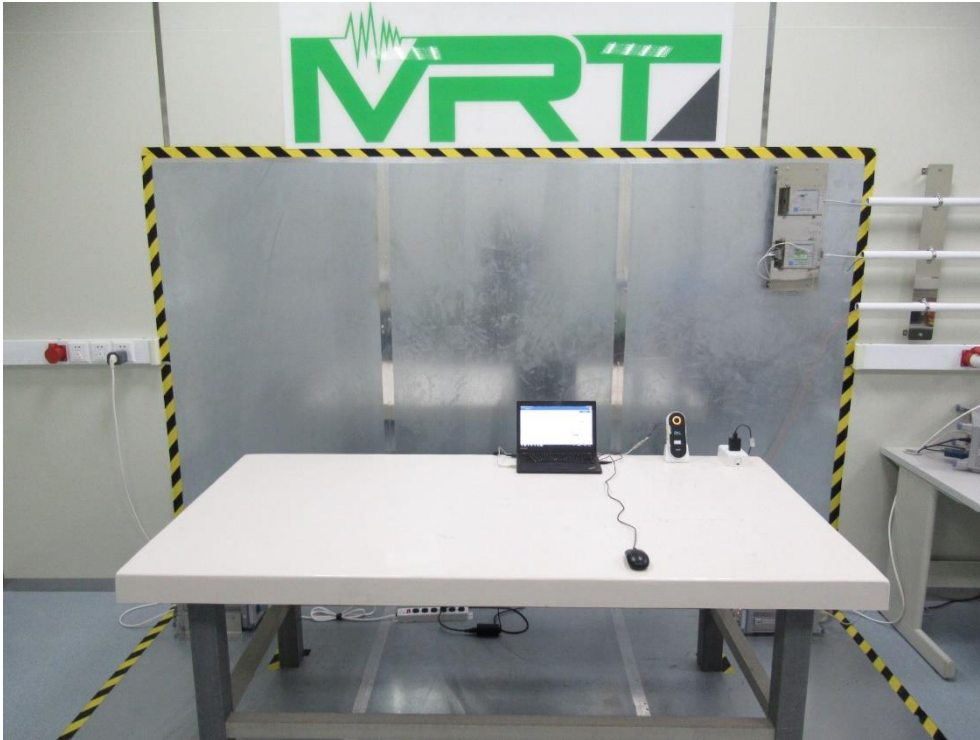

**Product: Air Monitor Pro**

**Brand Name: acer**

**Model Number: AMP220**

**Test Photograph  
2009TW0501-U2**

Test Mode: Mode 1

Description: Front View of Conducted Emission Test Setup

Test Mode: Mode 1

Description: Back View of Conducted Emission Test Setup

Test Mode: Mode 1

Description: Radiated Emission Test Setup for below 1GHz

Test Mode: Mode 1

Description: Radiated Emission Test Setup for above 1GHz

Test Mode: Mode 1

Description: Conducted Emission Test Setup

### 2009TW0501-U3

Test Mode 3

Description: Front View of Conducted Emission Test Setup

Test Mode 3

Description: Back View of Conducted Emission Test Setup

Test Mode: Mode 3

Description: Radiated Emission Test Setup for below 1GHz