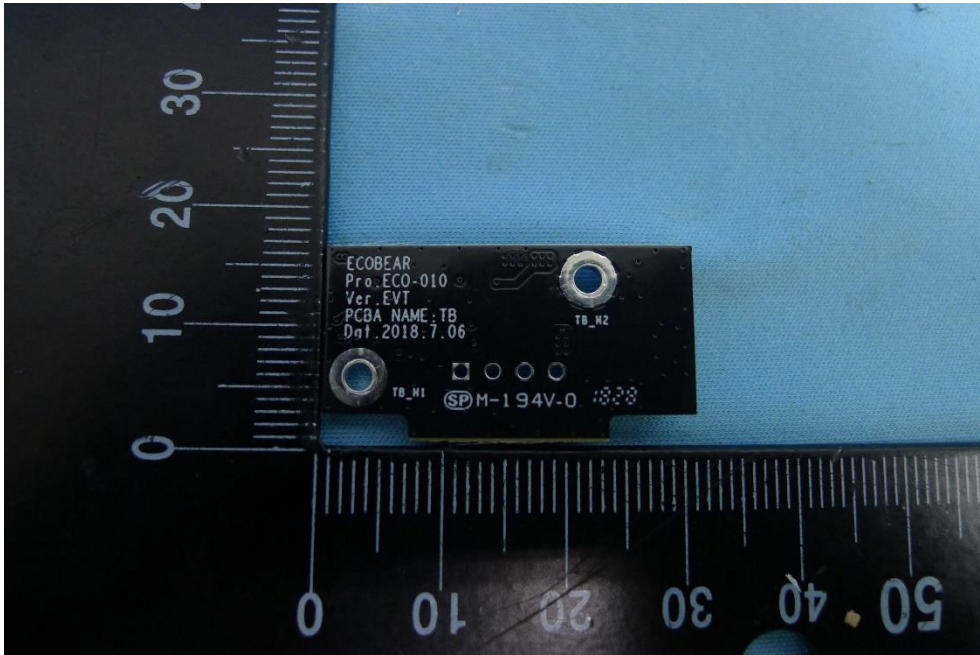

Product: Air Monitor Pro

Brand Name: acer

Model Number: AMP220

### Internal Photograph

(1) EUT Photo

(2) EUT Photo

(3) EUT Photo

(4) EUT Photo

(5) EUT Photo

(6) EUT Photo

(7) EUT Photo