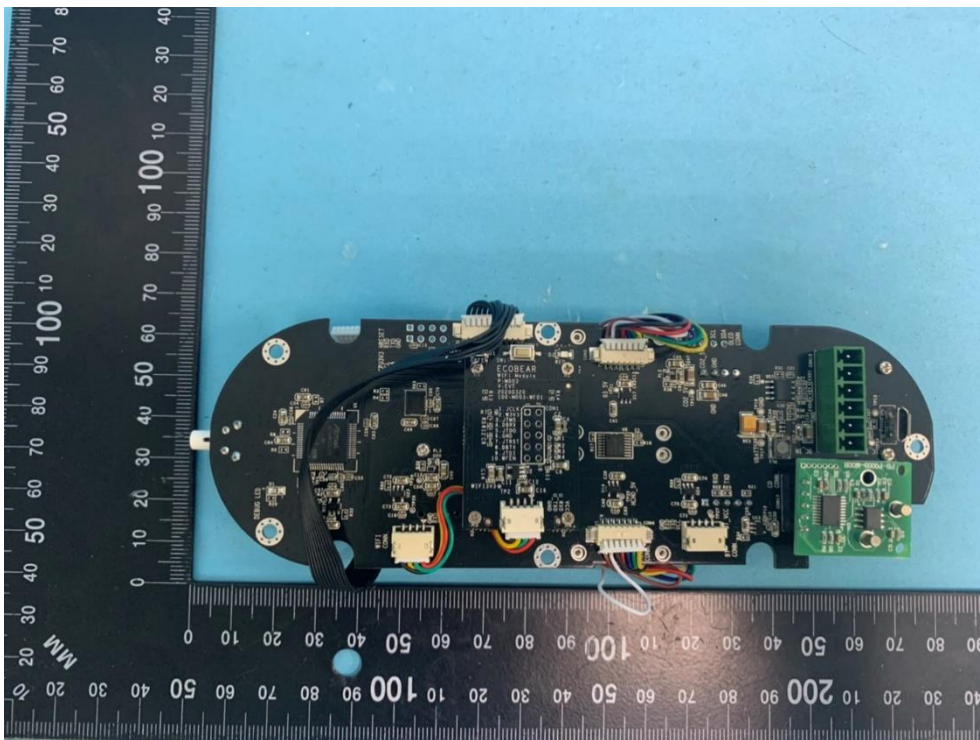

Product: Air Monitor Pro

Brand Name: acer

Model Number: AMP220

### Internal Photograph

(1) EUT Photo

(2) EUT Photo

(3) EUT Photo

(4) EUT Photo

(5) EUT Photo

(6) EUT Photo

(7) EUT Photo

(8) EUT Photo

(9) EUT Photo

(10) EUT Photo

(11) EUT Photo

(12) EUT Photo

(13) EUT Photo

(14) EUT Photo

(15) EUT Photo