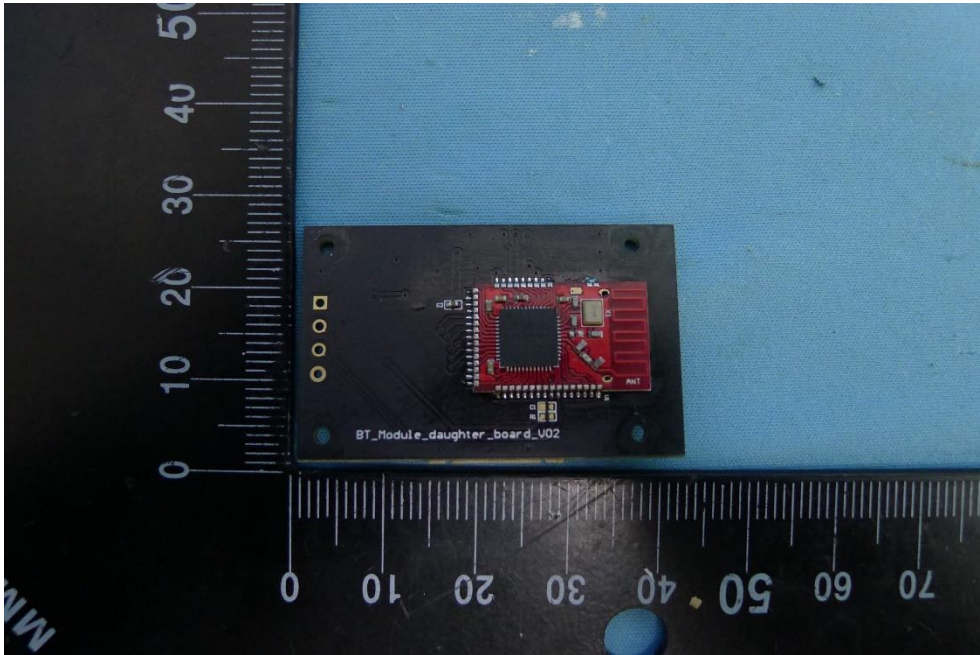

(9) EUT Photo