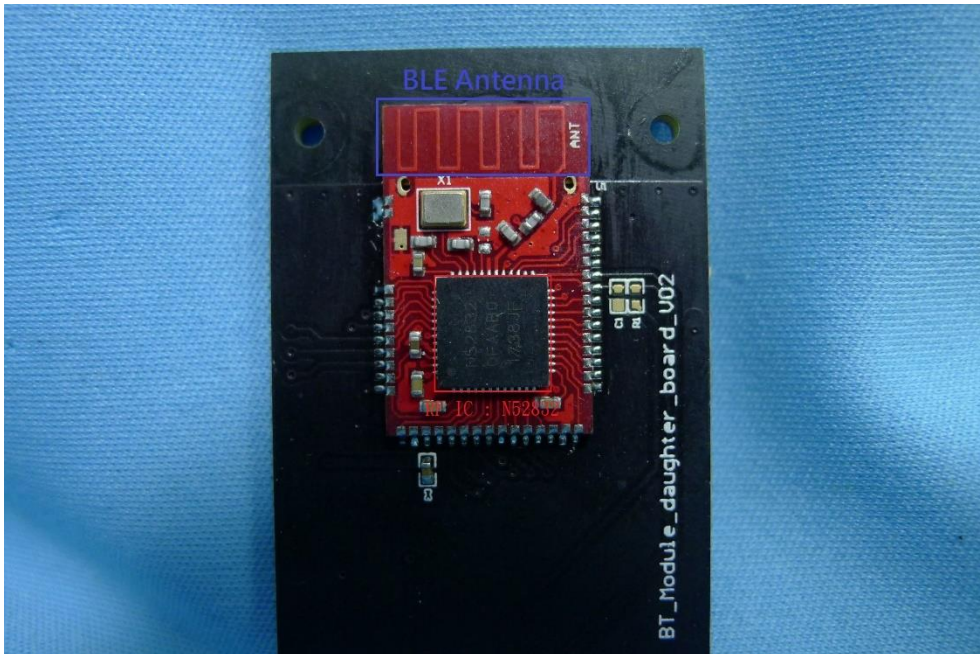

Product: Air Monitor Pro

Brand Name: acer

Model Number: AMP220

### Internal Photograph

(1) EUT Photo

(2) EUT Photo

(3) EUT Photo

(4) EUT Photo

(5) EUT Photo

(6) EUT Photo

(7) EUT Photo

(8) EUT Photo

(9) EUT Photo

(10) EUT Photo

(11) EUT Photo

(12) EUT Photo

(13) EUT Photo

(14) EUT Photo

(15) EUT Photo