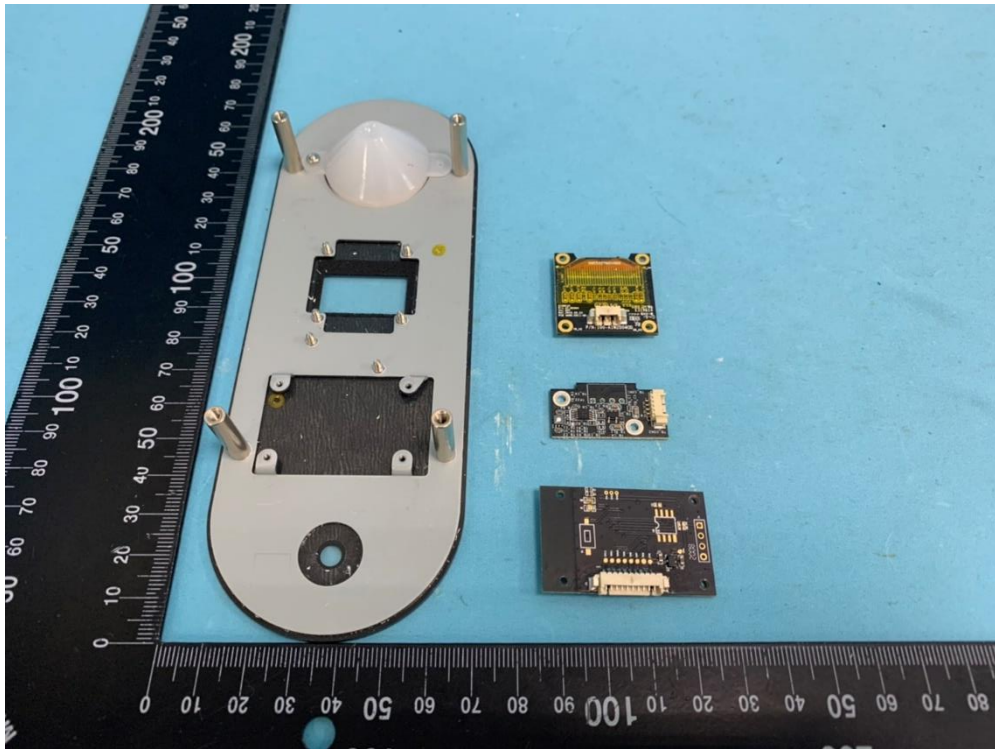

Product: Air Monitor Pro

Brand Name: acer

Model Number: AMP220

### Internal Photograph

(1) EUT Photo

(2) EUT Photo

(3) EUT Photo

(4) EUT Photo

(5) EUT Photo

(6) EUT Photo

(7) EUT Photo

(8) EUT Photo

(9) EUT Photo

(10) EUT Photo

(11) EUT Photo

(12) EUT Photo

(13) EUT Photo

(14) EUT Photo

(15) EUT Photo

(16) EUT Photo

(17) EUT Photo

(18) EUT Photo

(19) EUT Photo

(20) EUT Photo(CO2 Sensor)

(23) EUT Photo

(24) EUT Photo

(25) EUT Photo