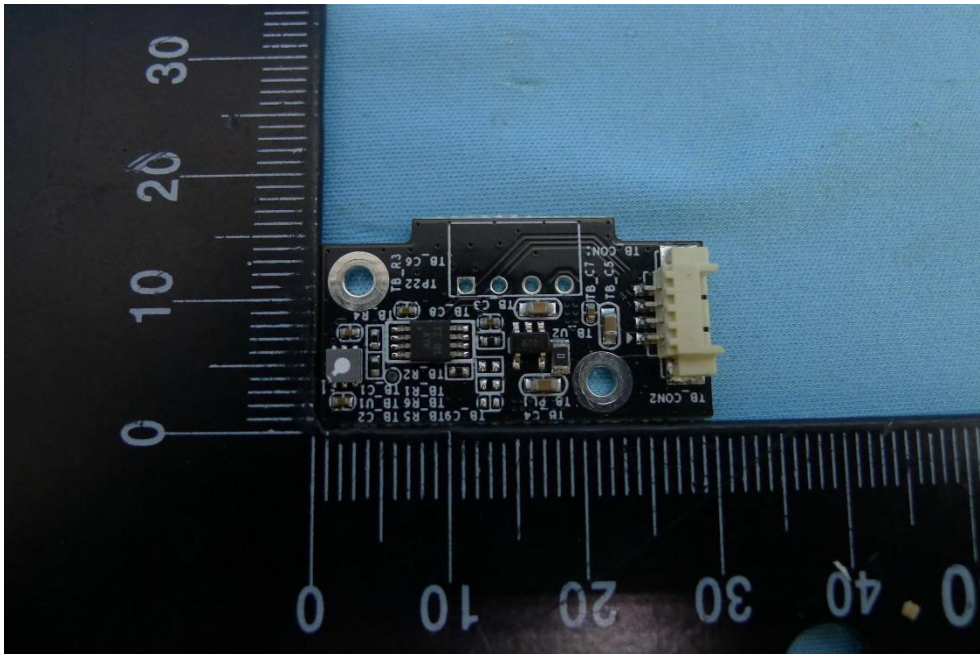

Product: Air Monitor Pro

Brand Name: acer

Model Number: AMP220

### Internal Photograph

(1) EUT Photo

(2) EUT Photo

(3) EUT Photo

(4) EUT Photo

(5) EUT Photo

(6) EUT Photo

(7) EUT Photo