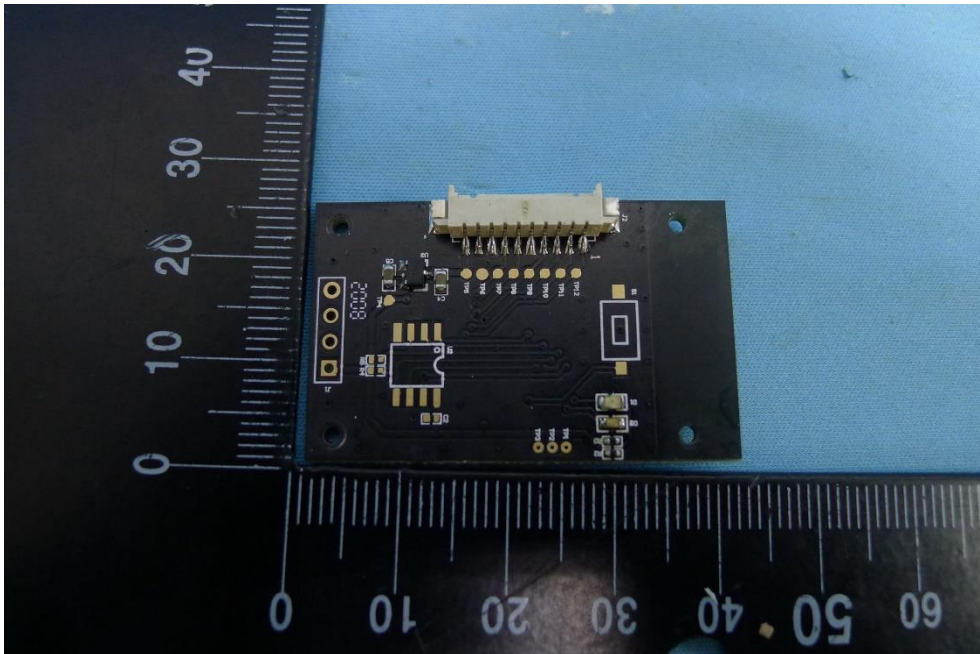

Product: Air Monitor Pro

Brand Name: acer

Model Number: AMP220

### Internal Photograph

(1) EUT Photo

(2) EUT Photo

(3) EUT Photo

(4) EUT Photo

(5) EUT Photo

(6) EUT Photo

(7) EUT Photo

(8) EUT Photo

(9) EUT Photo

(10) EUT Photo

(11) EUT Photo

(12) EUT Photo

(13) EUT Photo

(14) EUT Photo

(15) EUT Photo