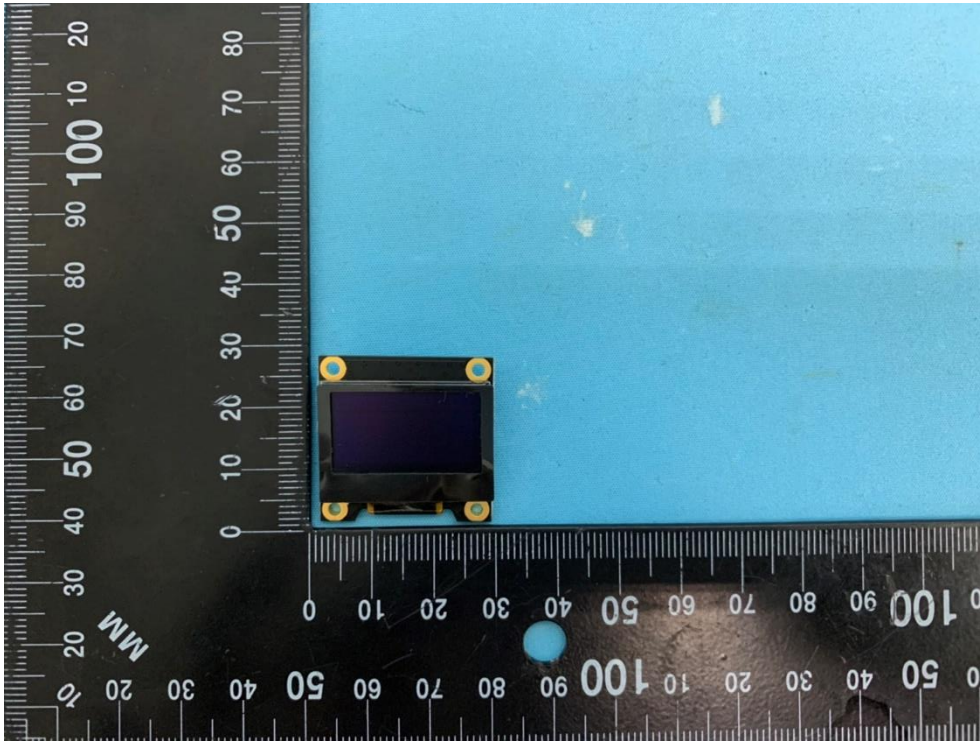

Product: Air Monitor Pro

Brand Name: acer

Model Number: AMP220

### Internal Photograph

(1) EUT Photo

(2) EUT Photo

(3) EUT Photo

(4) EUT Photo

(5) EUT Photo

(6) EUT Photo

(7) EUT Photo