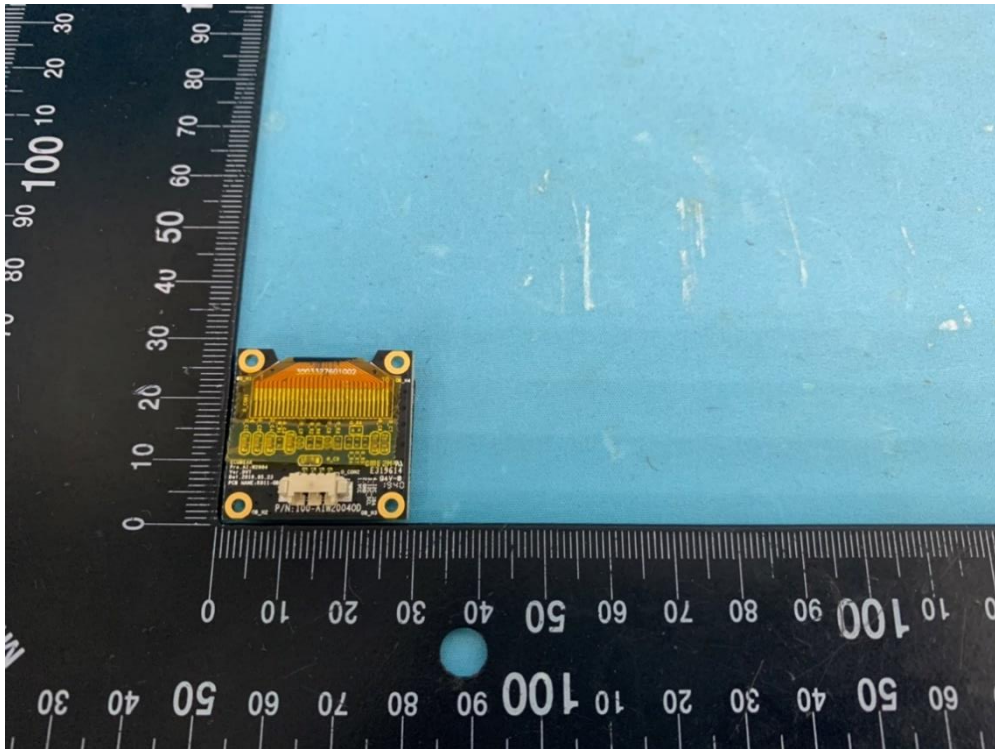

Product: Air Monitor Pro

Brand Name: acer

Model Number: AMP220

### Internal Photograph

(1) EUT Photo

(2) EUT Photo

(3) EUT Photo

(4) EUT Photo

(5) EUT Photo

(6) EUT Photo

(7) EUT Photo

(8) EUT Photo

(9) EUT Photo

(10) EUT Photo

(11) EUT Photo

(12) EUT Photo

(13) EUT Photo

(14) EUT Photo

(15) EUT Photo