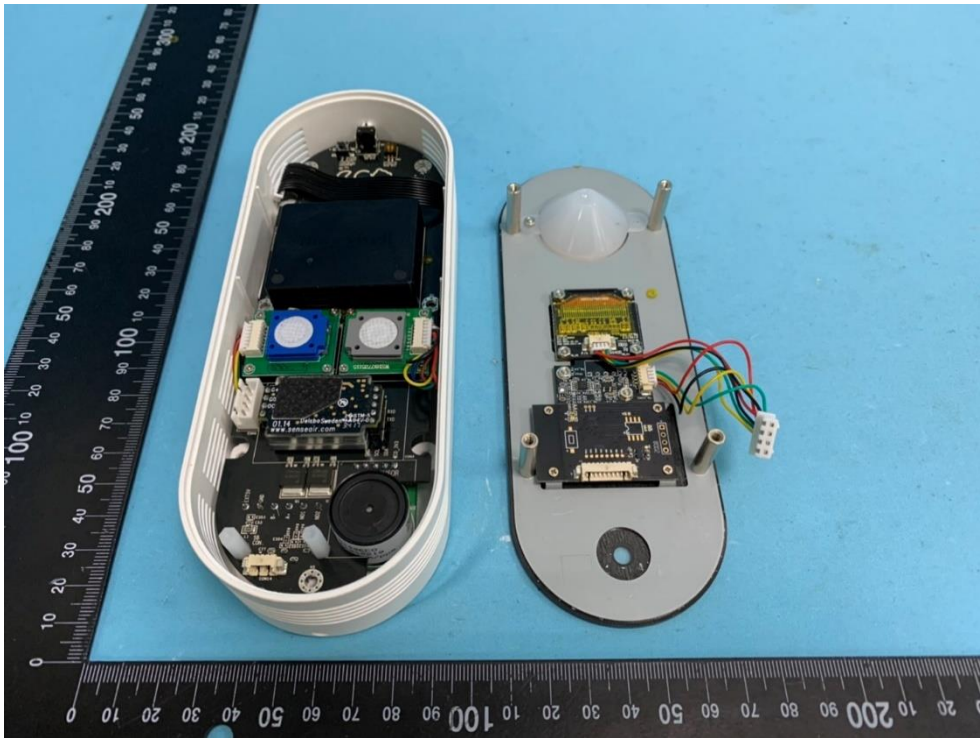

Product: Air Monitor Pro

Brand Name: acer

Model Number: AMP220

### Internal Photograph

(1) EUT Photo

(2) EUT Photo

(3) EUT Photo

(4) EUT Photo

(5) EUT Photo

(6) EUT Photo

(7) EUT Photo