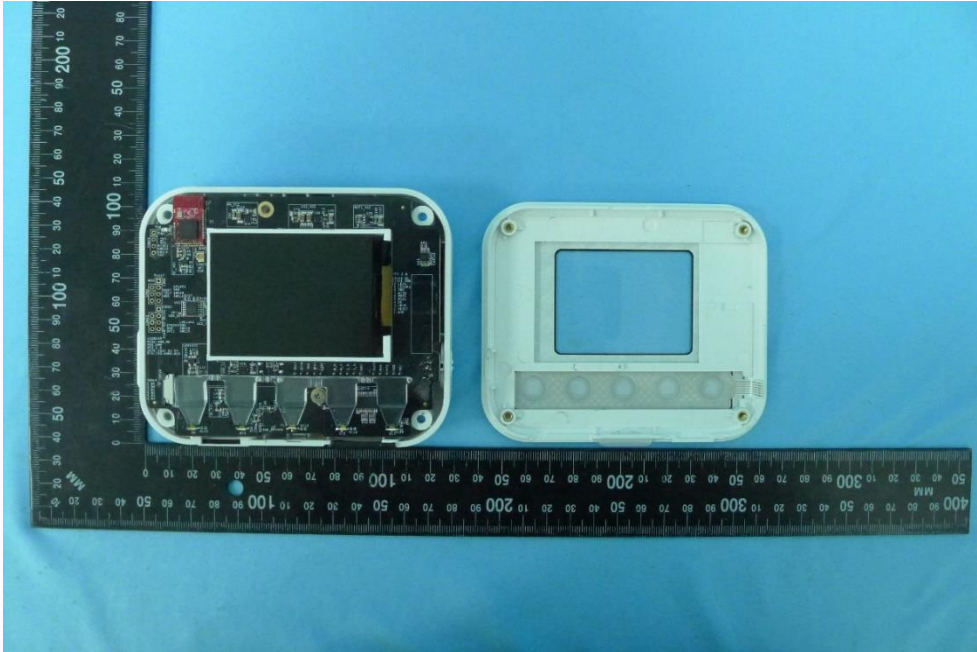

Product: Air Monitor MATE

Brand Name: acer

Model Number: AMM

Internal Photograph

(1) EUT Photo

(2) EUT Photo

(3) EUT Photo

(4) EUT Photo