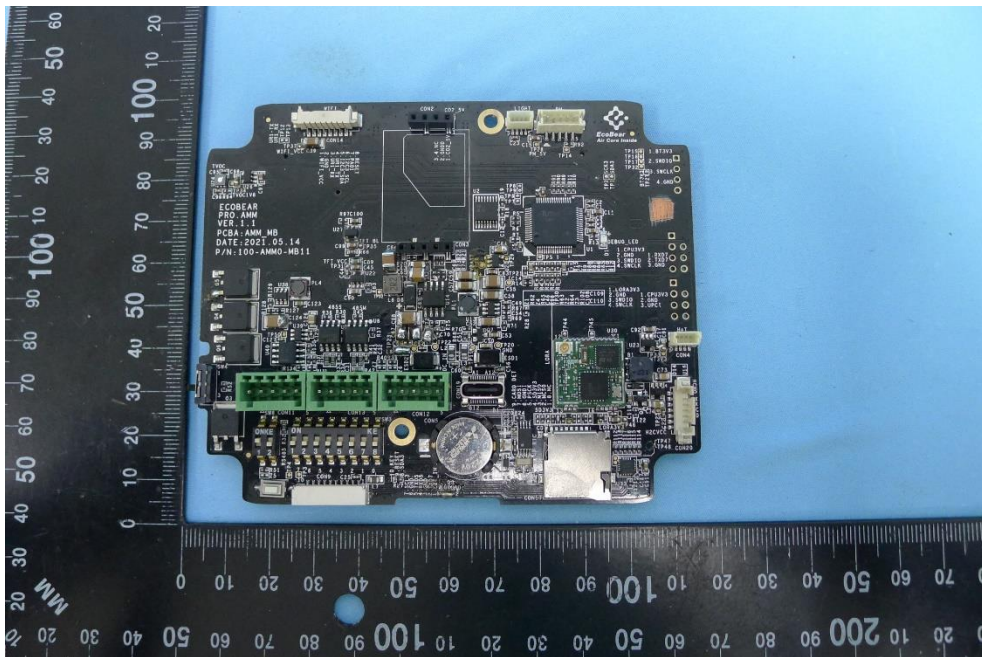

(27) 待測物拆解照片