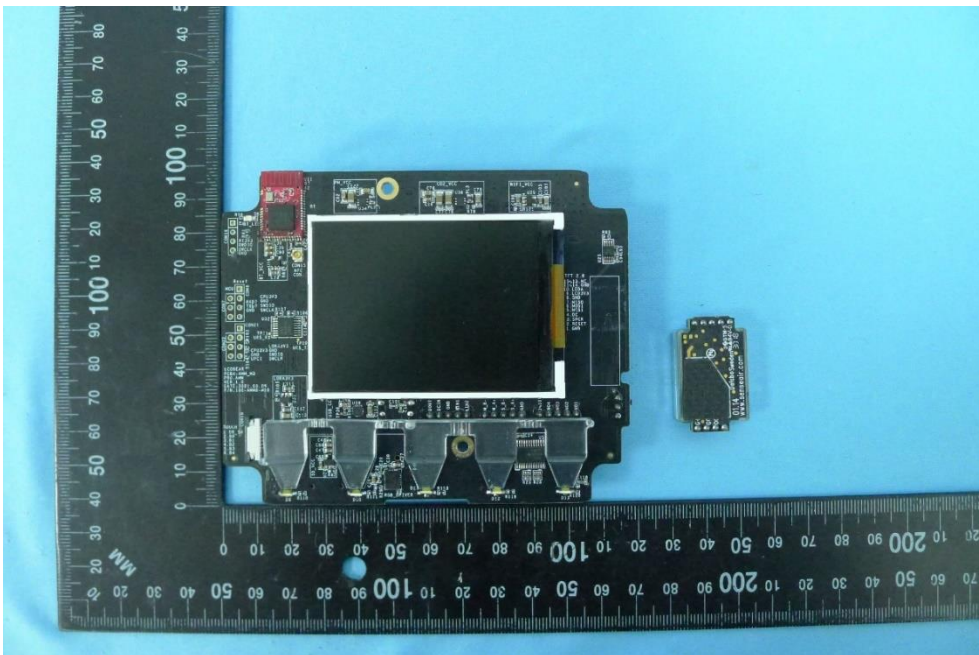

(16) EUT Photo