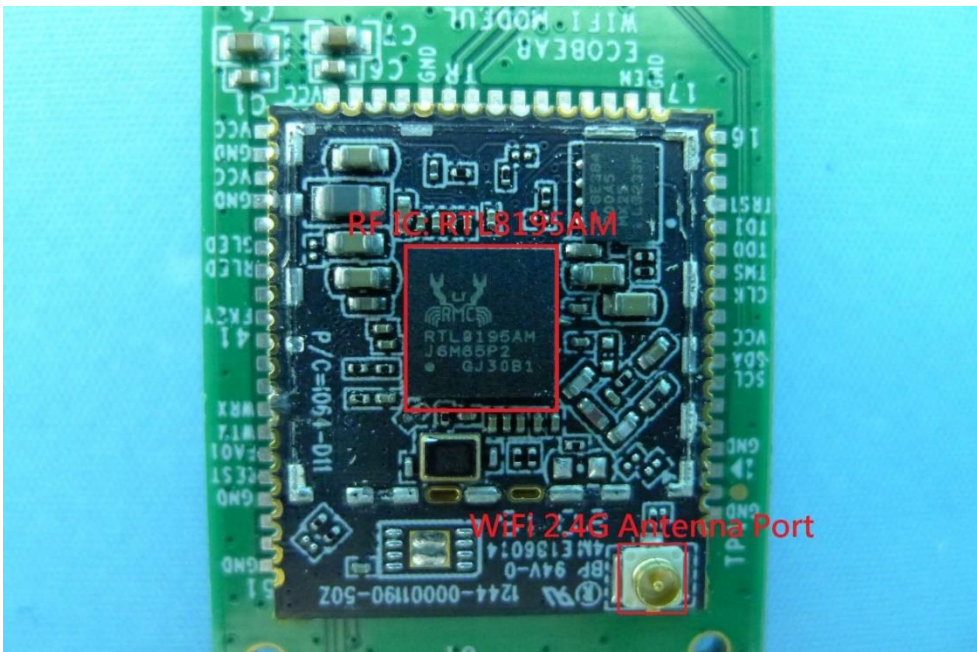

Product: Air Monitor MATE

Brand Name: acer

Model Number: AMM

Internal Photograph

(1) EUT Photo

(2) EUT Photo

(3) EUT Photo

(4) EUT Photo

(5) EUT Photo

(6) EUT Photo

(7) EUT Photo

(8) EUT Photo

(11) EUT Photo

(12) EUT Photo

(13) EUT Photo

(14) EUT Photo

(15) EUT Photo

(16) EUT Photo

(17) EUT Photo

(18) EUT Photo

(19) EUT Photo

(20) EUT Photo

(21) EUT Photo

(22) EUT Photo