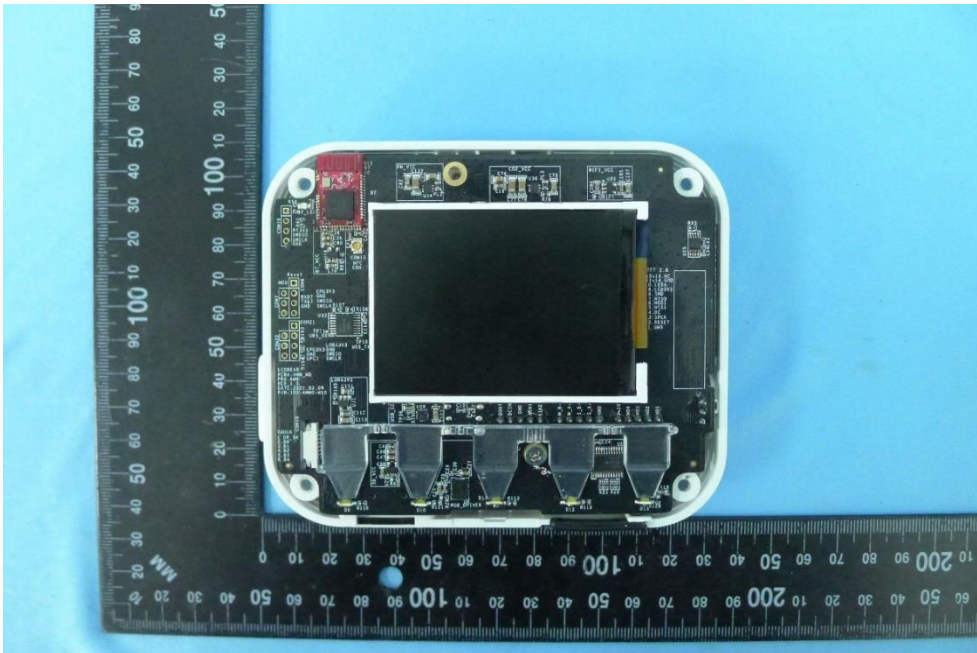

Product: Air Monitor MATE

Brand Name: acer

Model Number: AMM

Internal Photograph

(1) EUT Photo

(2) EUT Photo

(3) EUT Photo

(4) EUT Photo