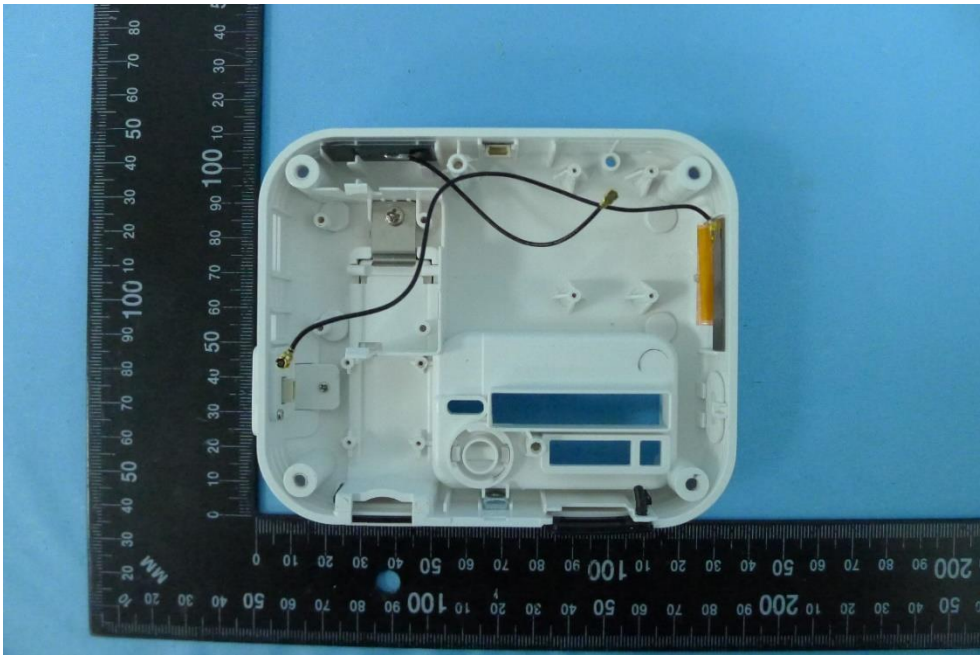

Product: Air Monitor MATE

Brand Name: acer

Model Number: AMM

Internal Photograph

(1) EUT Photo

(2) EUT Photo

(3) EUT Photo

(4) EUT Photo

(5) EUT Photo

(6) EUT Photo

(7) EUT Photo

(8) EUT Photo

(11) EUT Photo

(12) EUT Photo

(13) EUT Photo

(14) EUT Photo

(15) EUT Photo

(16) EUT Photo

(17) EUT Photo

(18) EUT Photo

(19) EUT Photo

(20) EUT Photo

(21) EUT Photo

(22) EUT Photo