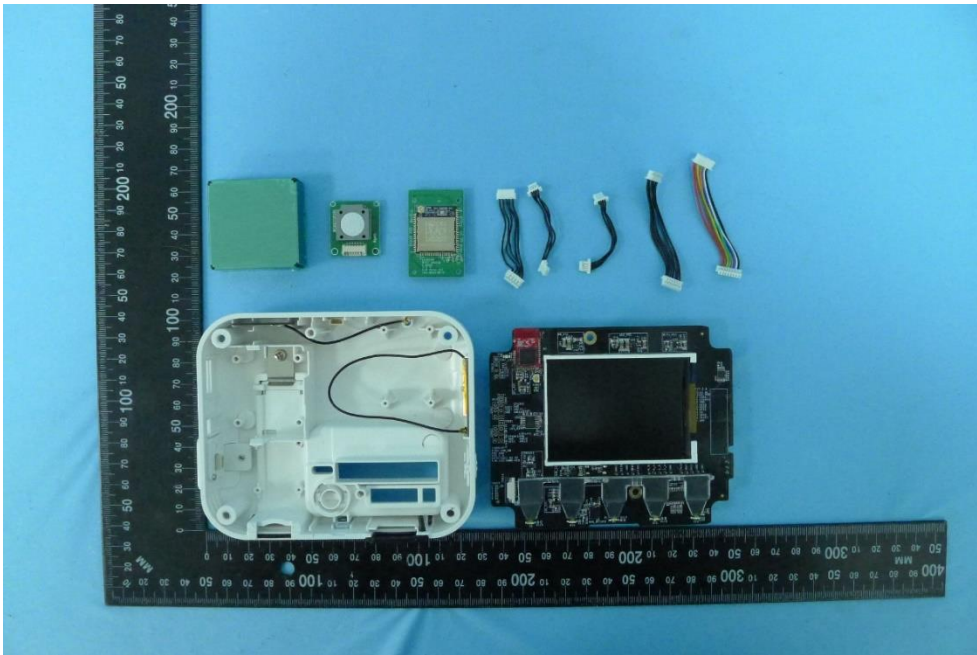

Product: Air Monitor MATE

Brand Name: acer

Model Number: AMM

Internal Photograph

(1) EUT Photo

(2) EUT Photo

(3) EUT Photo

(4) EUT Photo

(5) EUT Photo

(6) EUT Photo

(7) EUT Photo

(8) EUT Photo

(11) EUT Photo

(12) EUT Photo

(13) EUT Photo

(14) EUT Photo