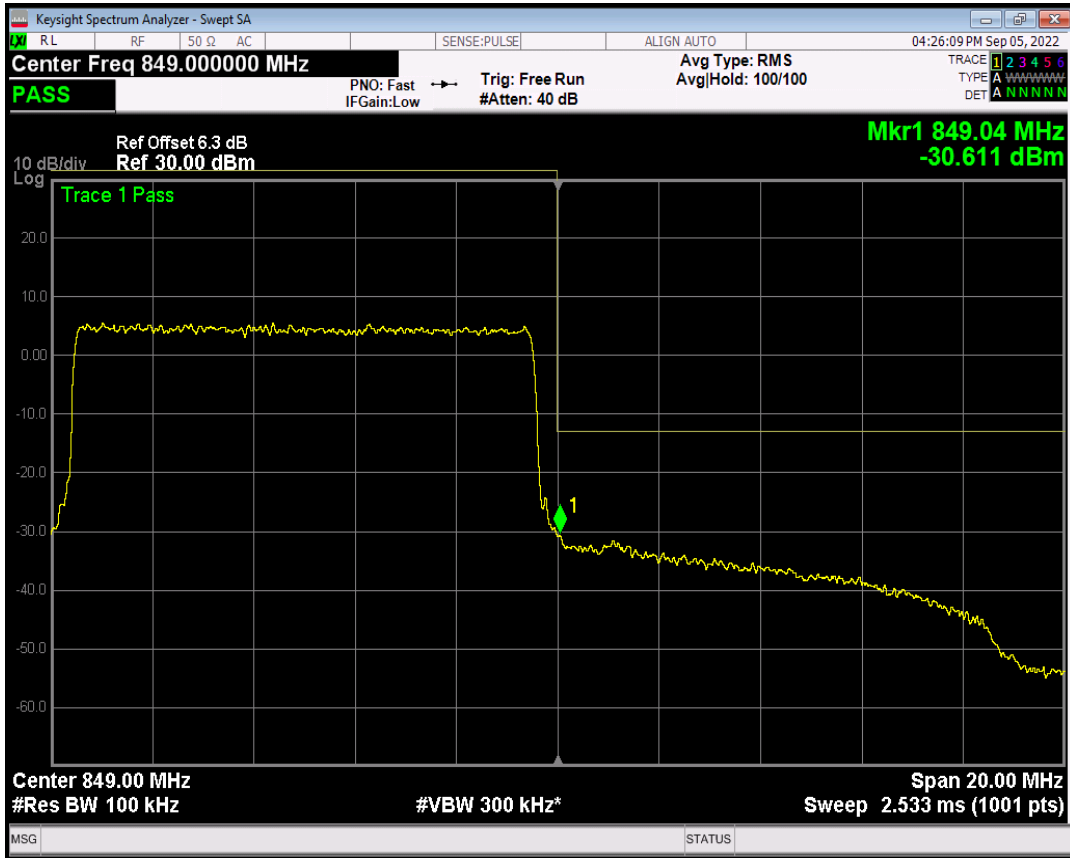

Band5 QPSK BW=10MHz Channel=20600 RB Size=50 Position=#0

Band5 QAM16 BW=10MHz Channel=20600 RB Size=1 Position=#0

Band5 QAM16 BW=10MHz Channel=20600 RB Size=1 Position=#Max

Band5 QAM16 BW=10MHz Channel=20600 RB Size=50 Position=#0