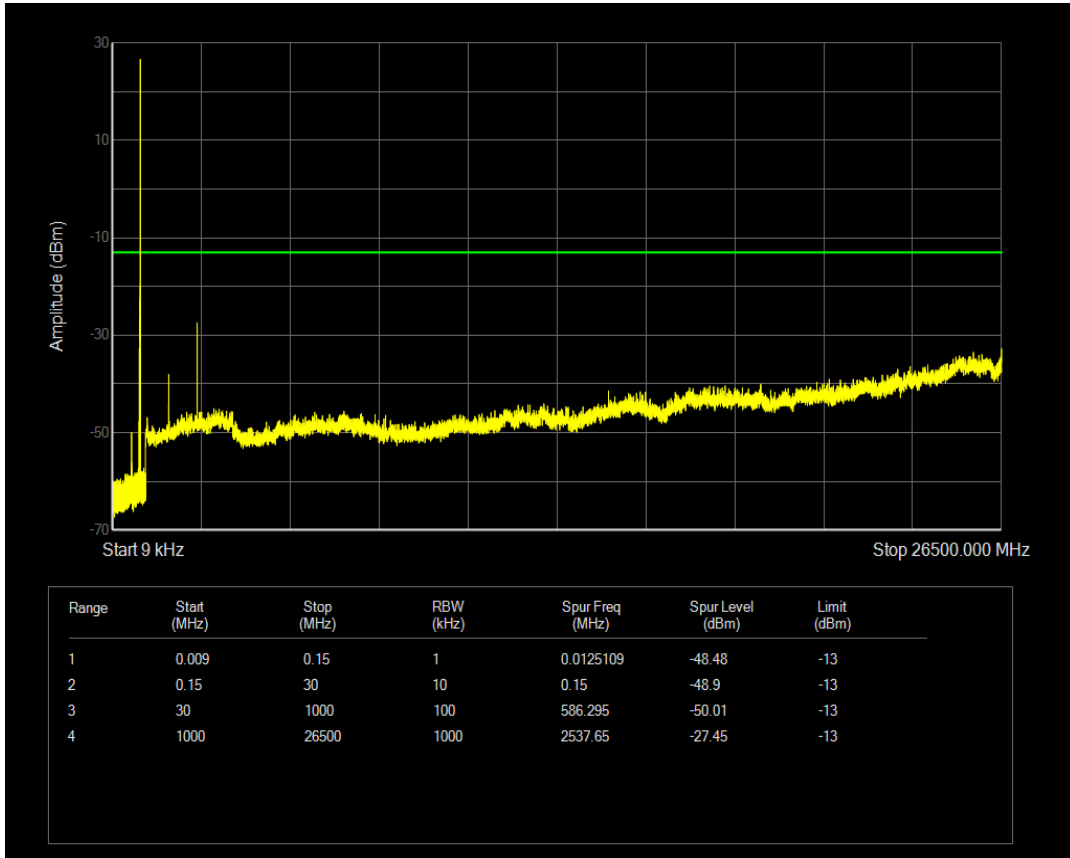

Band5 QPSK BW=3MHz Channel=20635 RB Size=15 Position=#0