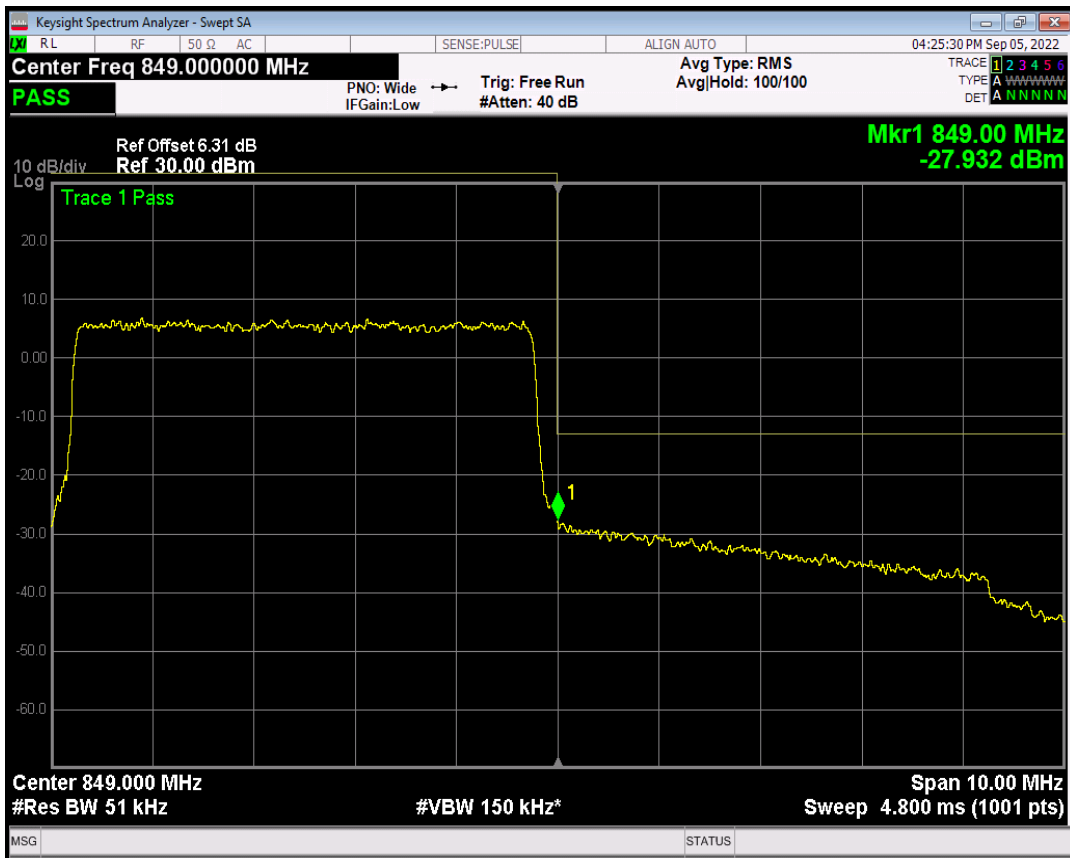

Band5 QPSK BW=5MHz Channel=20625 RB Size=25 Position=#0