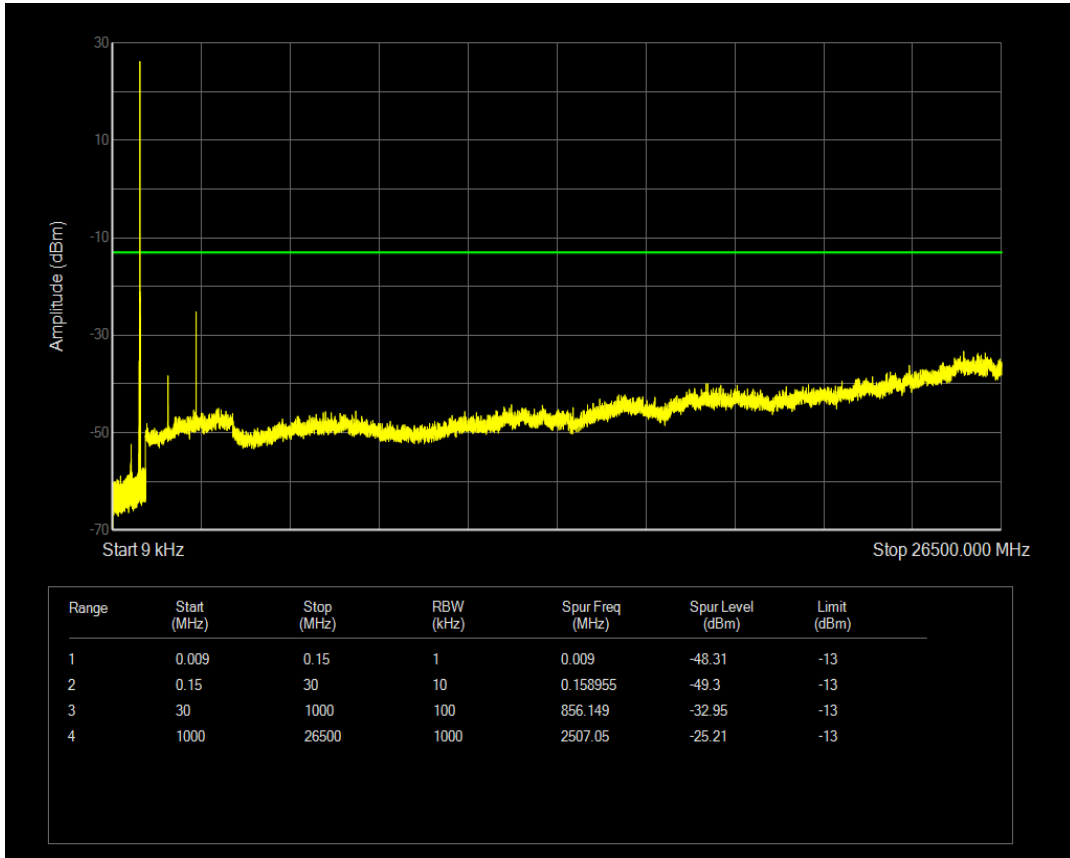

Band5 QPSK BW=1.4MHz Channel=20407 RB Size=1 Position=#0

Band5 QPSK BW=1.4MHz Channel=20407 RB Size=6 Position=#0

Band5 QAM16 BW=1.4MHz Channel=20407 RB Size=1 Position=#0

Band5 QAM16 BW=1.4MHz Channel=20407 RB Size=6 Position=#0

Band5 QPSK BW=1.4MHz Channel=20525 RB Size=1 Position=#0

Band5 QPSK BW=1.4MHz Channel=20525 RB Size=6 Position=#0

Band5 QAM16 BW=1.4MHz Channel=20525 RB Size=1 Position=#0

Band5 QAM16 BW=1.4MHz Channel=20525 RB Size=6 Position=#0