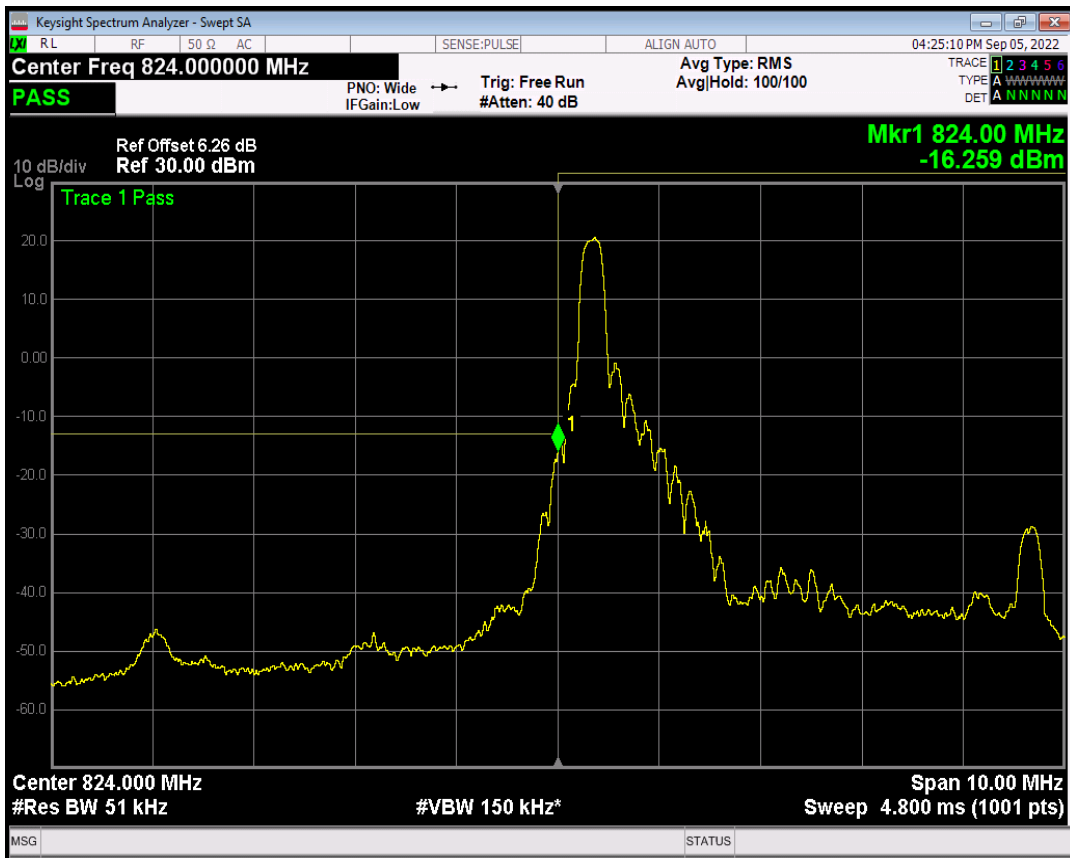

Band5 QPSK BW=5MHz Channel=20425 RB Size=1 Position=#0

Band5 QPSK BW=5MHz Channel=20425 RB Size=1 Position=#Max

Band5 QPSK BW=5MHz Channel=20425 RB Size=25 Position=#0

Band5 QAM16 BW=5MHz Channel=20425 RB Size=1 Position=#0