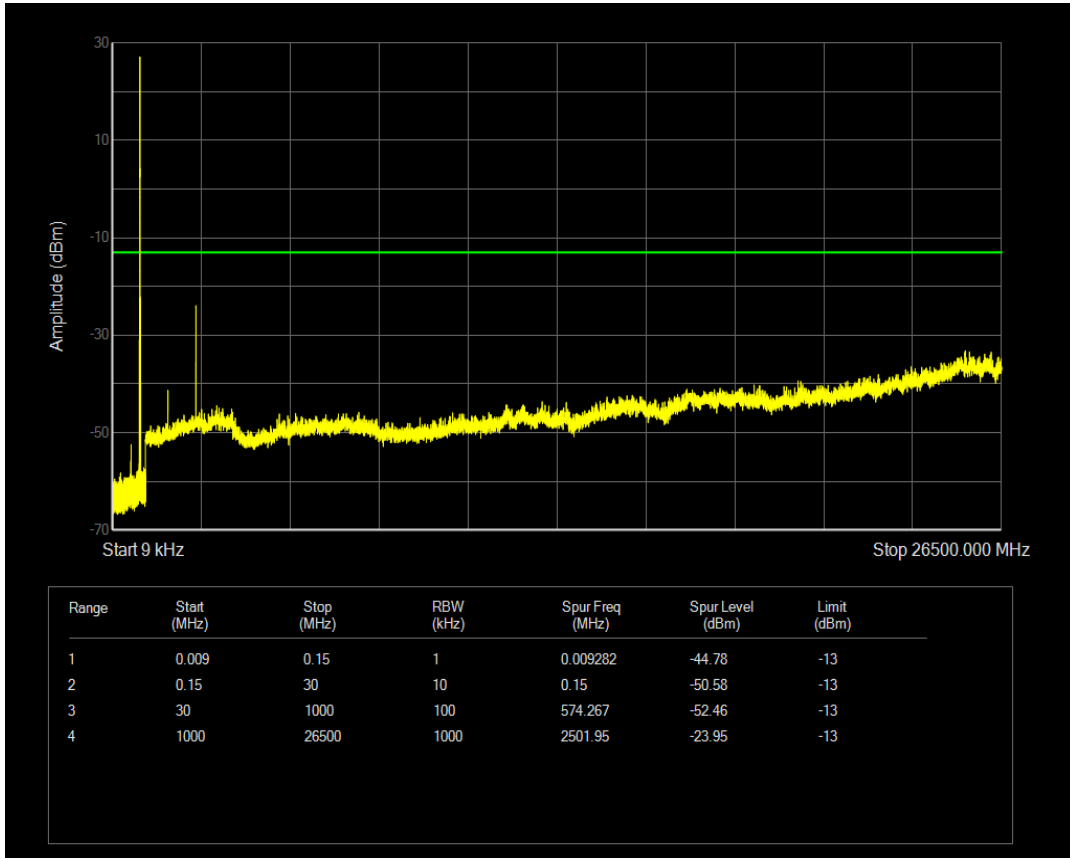

Band5 QAM16 BW=5MHz Channel=20525 RB Size=25 Position=#0