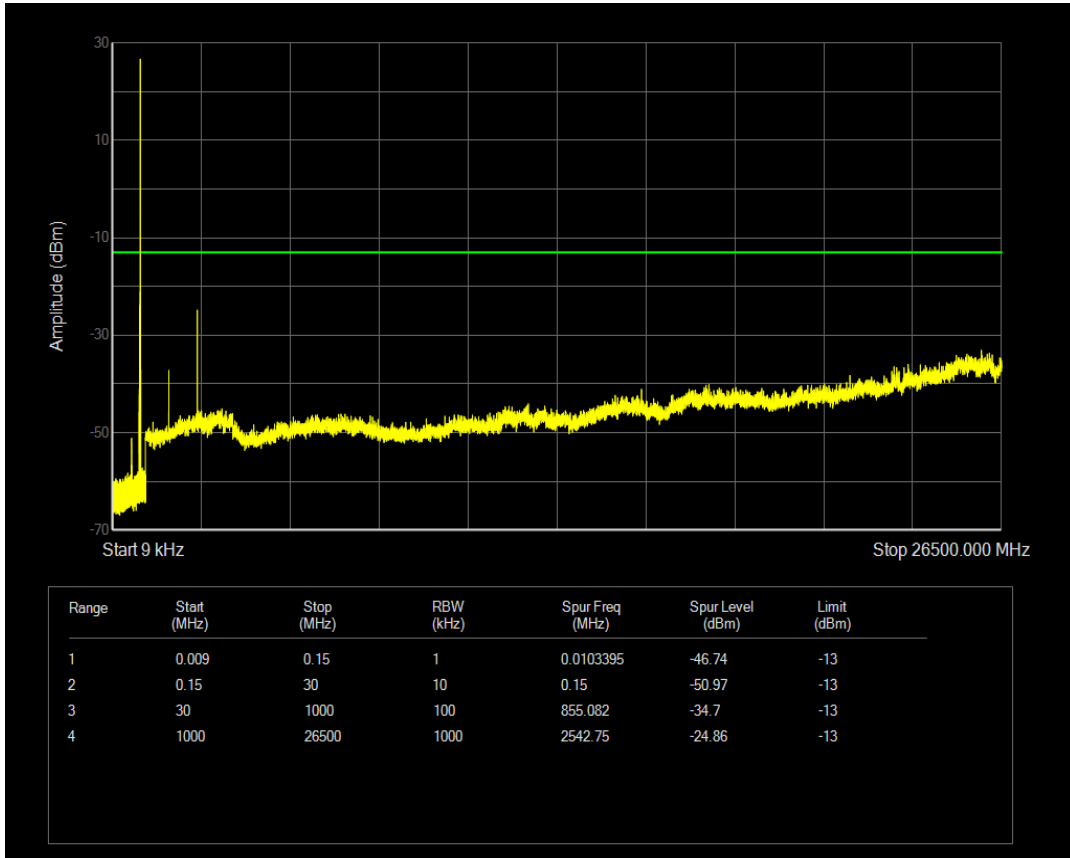

Band5 QPSK BW=1.4MHz Channel=20407 RB Size=1 Position=#0

Band5 QPSK BW=1.4MHz Channel=20407 RB Size=6 Position=#0

Band5 QAM16 BW=1.4MHz Channel=20407 RB Size=1 Position=#0

Band5 QAM16 BW=1.4MHz Channel=20407 RB Size=6 Position=#0

Band5 QPSK BW=1.4MHz Channel=20525 RB Size=1 Position=#0

Band5 QPSK BW=1.4MHz Channel=20525 RB Size=6 Position=#0

Band5 QAM16 BW=1.4MHz Channel=20525 RB Size=1 Position=#0

Band5 QAM16 BW=1.4MHz Channel=20525 RB Size=6 Position=#0

Band5 QPSK BW=1.4MHz Channel=20643 RB Size=1 Position=#0

Band5 QPSK BW=1.4MHz Channel=20643 RB Size=6 Position=#0

Band5 QAM16 BW=1.4MHz Channel=20643 RB Size=1 Position=#0

Band5 QAM16 BW=1.4MHz Channel=20643 RB Size=6 Position=#0