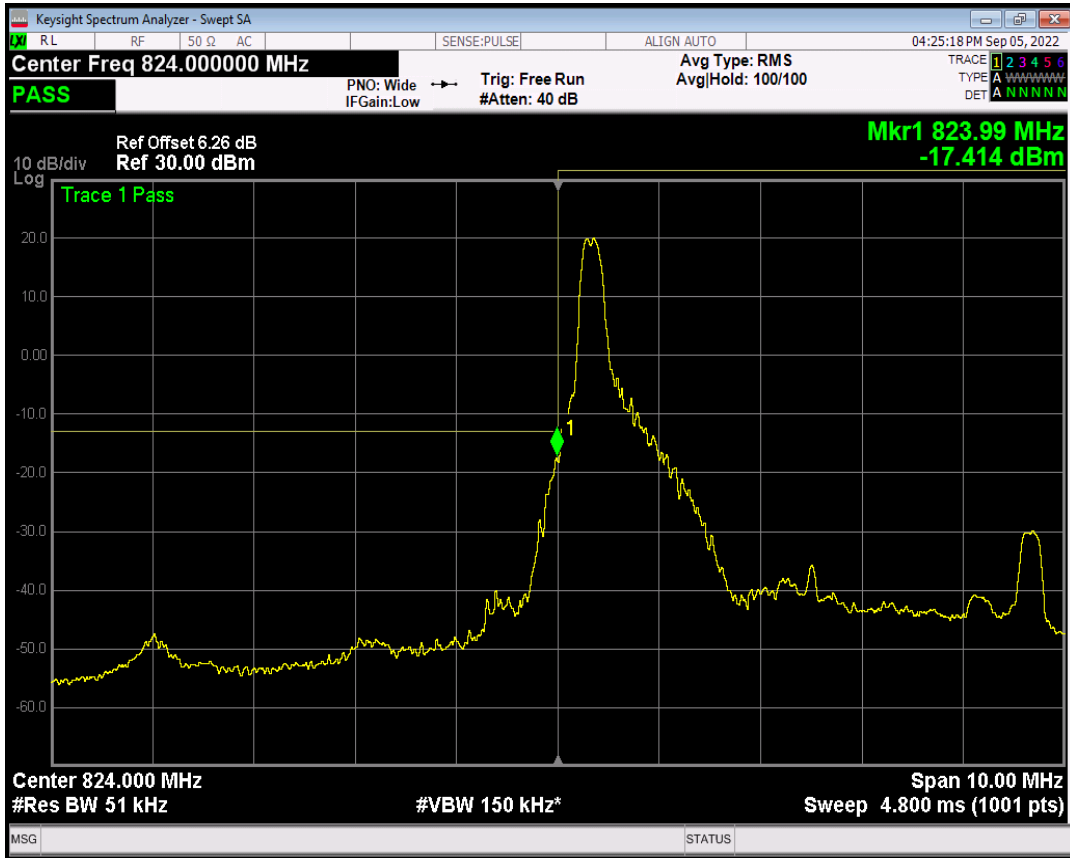

Band5 QPSK BW=5MHz Channel=20425 RB Size=1 Position=#0

Band5 QPSK BW=5MHz Channel=20425 RB Size=1 Position=#Max

Band5 QPSK BW=5MHz Channel=20425 RB Size=25 Position=#0

Band5 QAM16 BW=5MHz Channel=20425 RB Size=1 Position=#0