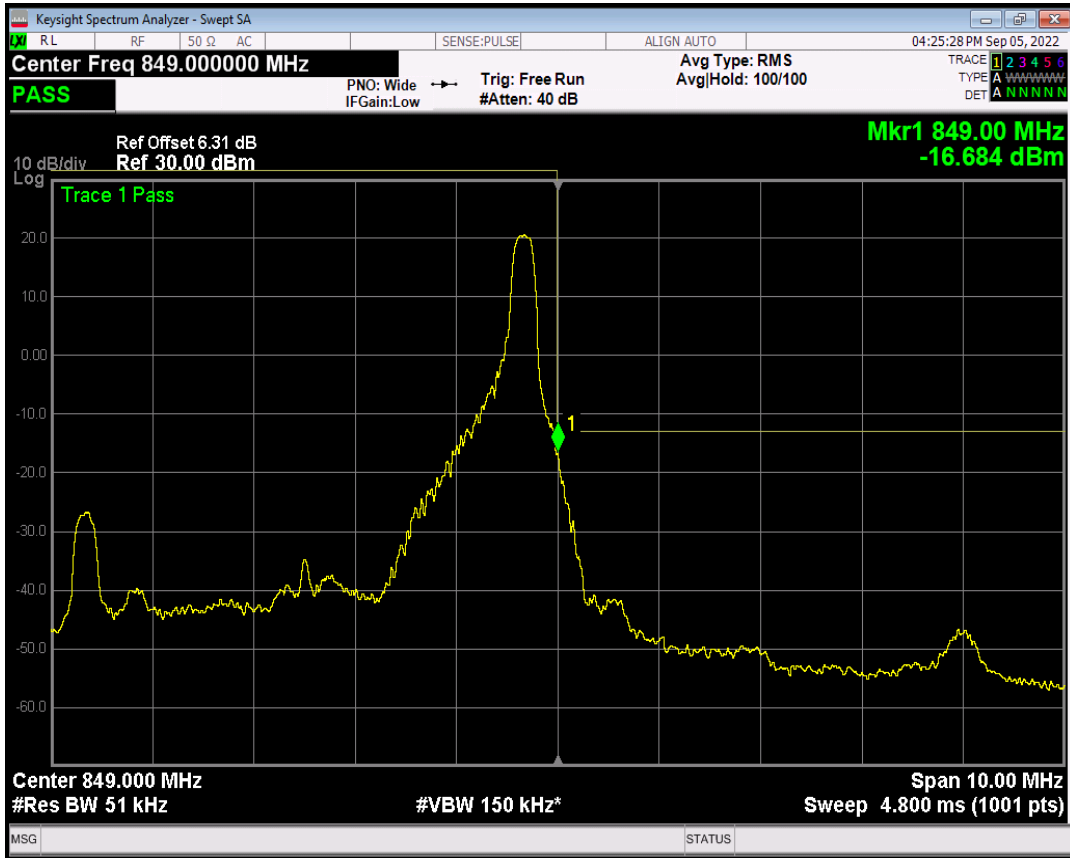

Band5 QAM16 BW=5MHz Channel=20425 RB Size=1 Position=#Max

Band5 QAM16 BW=5MHz Channel=20425 RB Size=25 Position=#0

Band5 QPSK BW=5MHz Channel=20625 RB Size=1 Position=#0

Band5 QPSK BW=5MHz Channel=20625 RB Size=1 Position=#Max