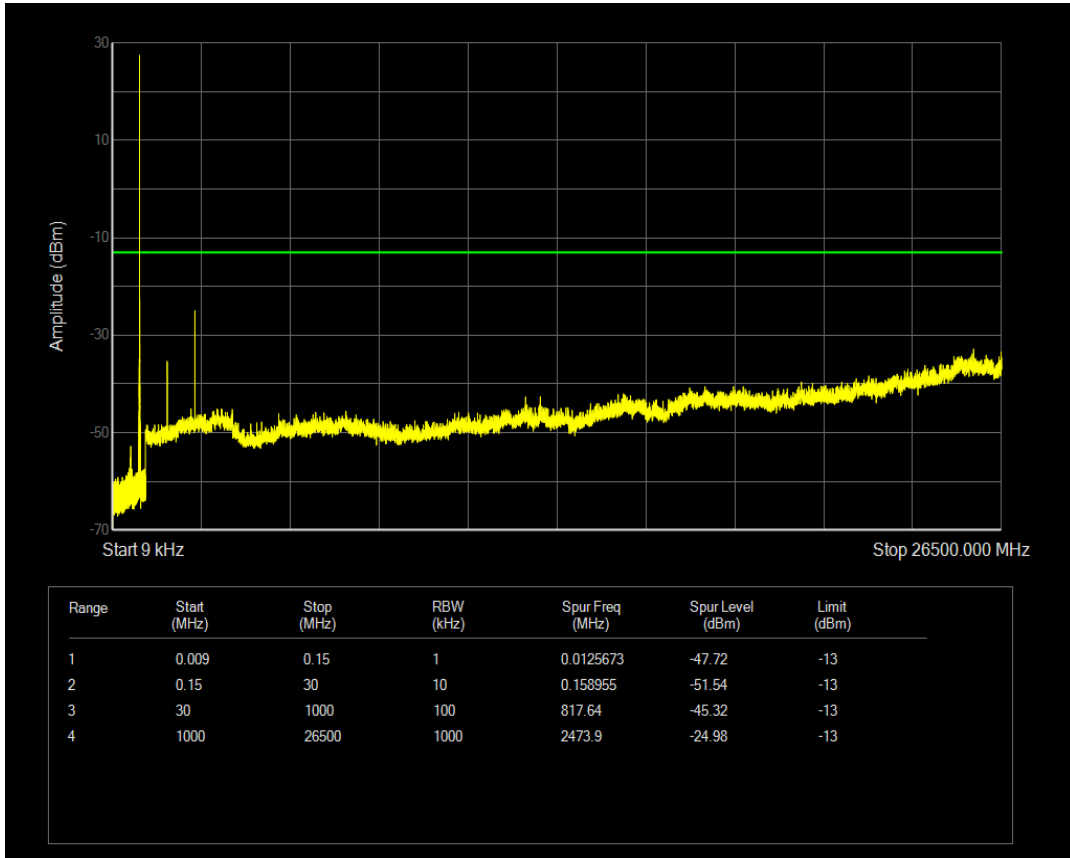

Band41(2535-2655) QPSK BW=20MHz Channel=41140 RB Size=100 Position=#0

Band41(2535-2655) QAM16 BW=20MHz Channel=41140 RB Size=1 Position=#0

Band41(2535-2655) QAM16 BW=20MHz Channel=41140 RB Size=100 Position=#0

Band5 QPSK BW=1.4MHz Channel=20407 RB Size=1 Position=#0

Band5 QPSK BW=1.4MHz Channel=20407 RB Size=6 Position=#0

Band5 QAM16 BW=1.4MHz Channel=20407 RB Size=1 Position=#0

Band5 QAM16 BW=1.4MHz Channel=20407 RB Size=6 Position=#0