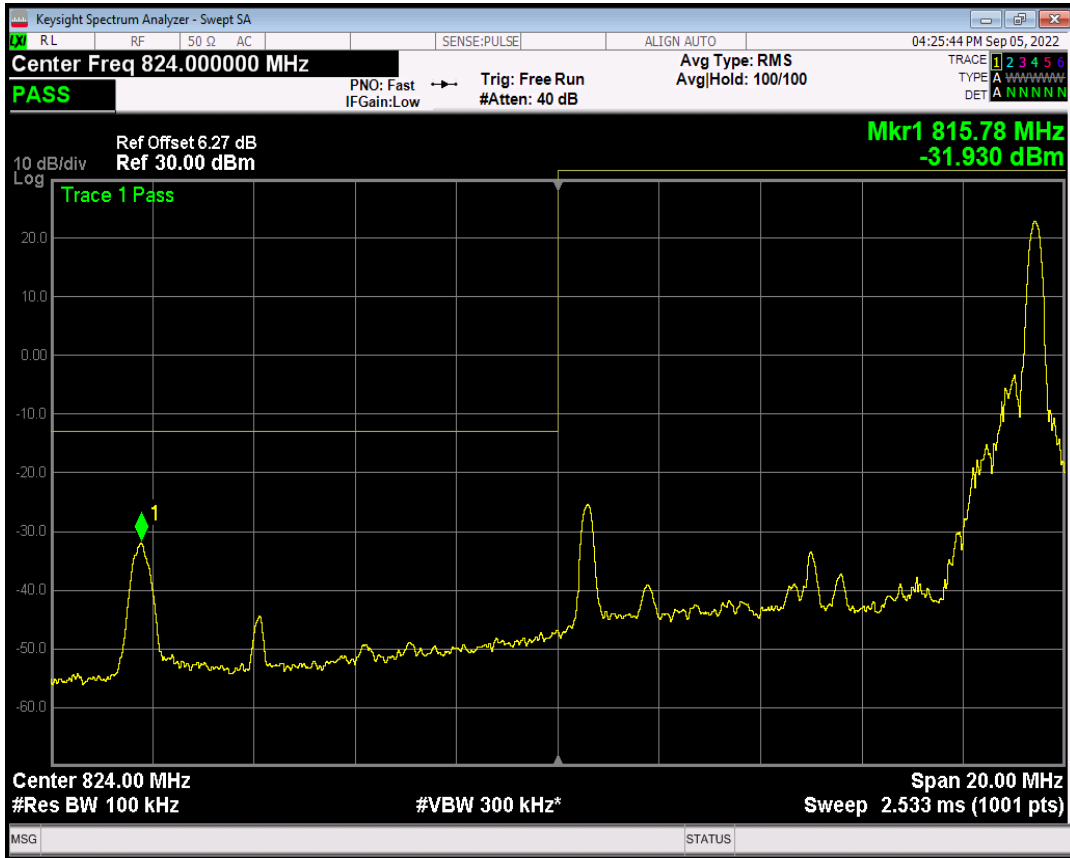

Band5 QPSK BW=10MHz Channel=20450 RB Size=1 Position=#Max