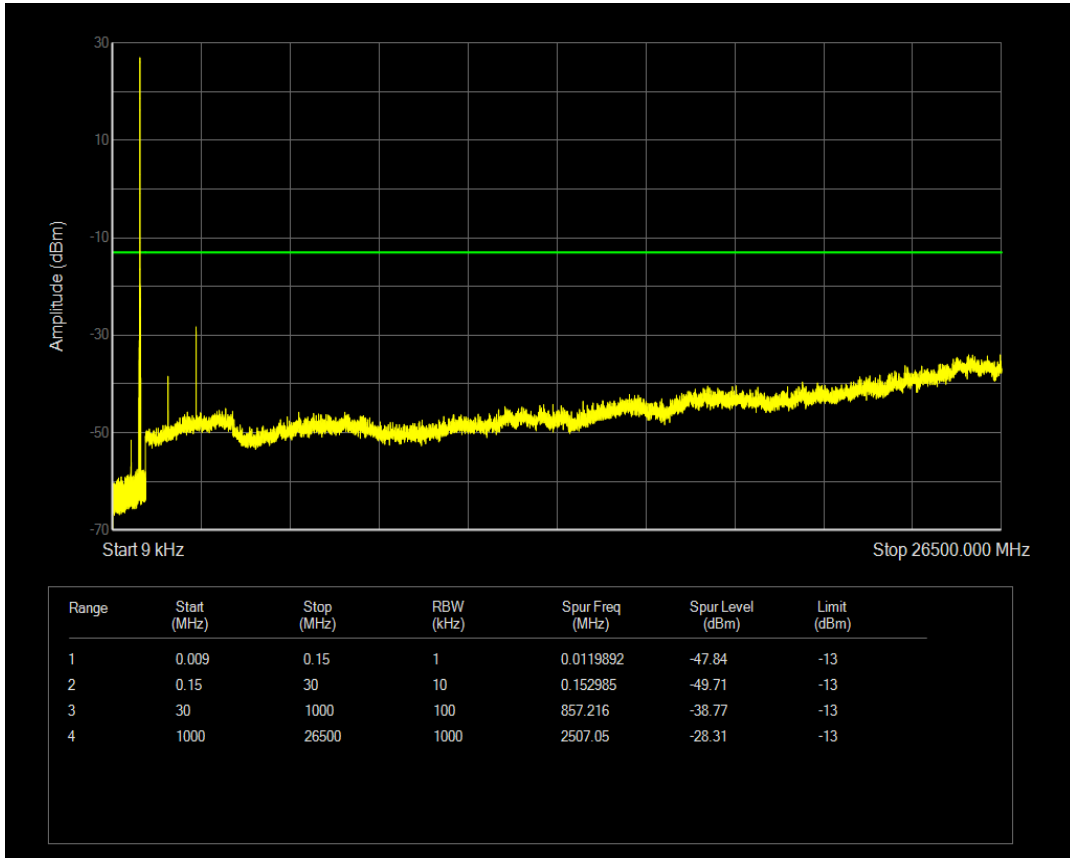

Band5 QPSK BW=1.4MHz Channel=20407 RB Size=1 Position=#0

Band5 QPSK BW=1.4MHz Channel=20407 RB Size=6 Position=#0

Band5 QAM16 BW=1.4MHz Channel=20407 RB Size=1 Position=#0

Band5 QAM16 BW=1.4MHz Channel=20407 RB Size=6 Position=#0

Band5 QPSK BW=1.4MHz Channel=20525 RB Size=1 Position=#0

Band5 QPSK BW=1.4MHz Channel=20525 RB Size=6 Position=#0

Band5 QAM16 BW=1.4MHz Channel=20525 RB Size=1 Position=#0

Band5 QAM16 BW=1.4MHz Channel=20525 RB Size=6 Position=#0