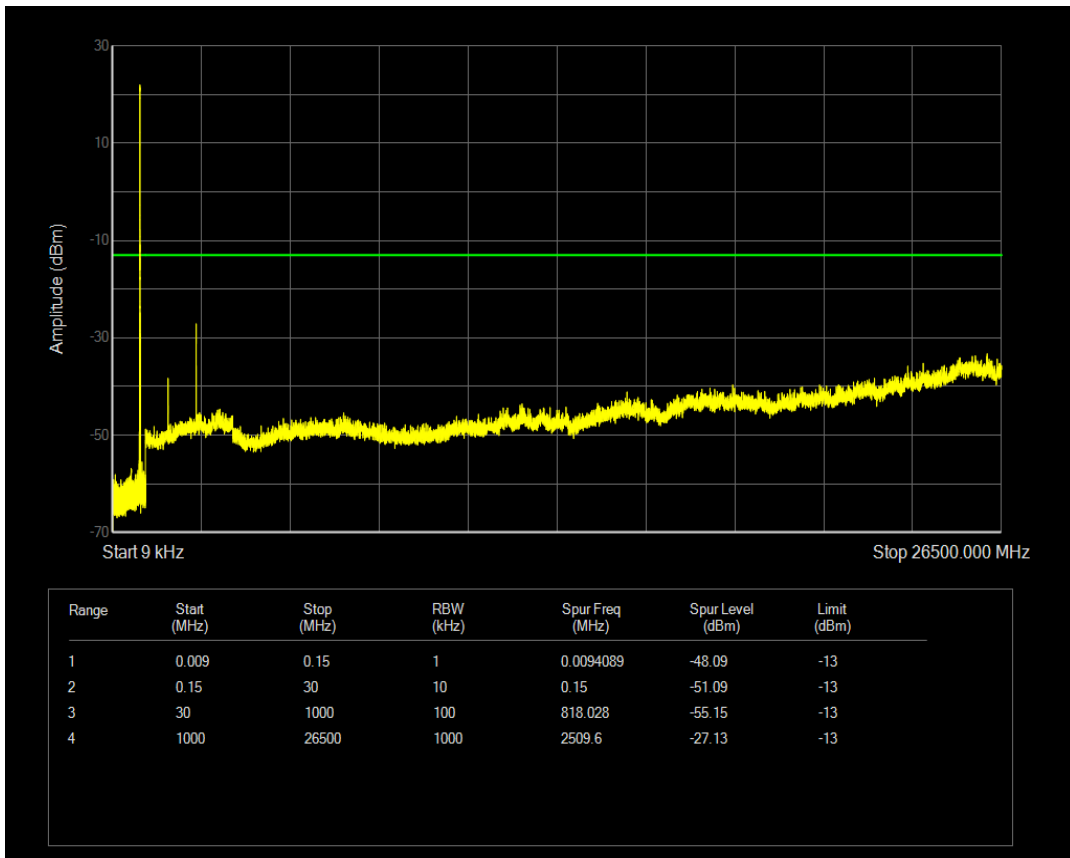

Band5 QPSK BW=1.4MHz Channel=20407 RB Size=1 Position=#0

Band5 QPSK BW=1.4MHz Channel=20407 RB Size=6 Position=#0

Band5 QAM16 BW=1.4MHz Channel=20407 RB Size=1 Position=#0

Band5 QAM16 BW=1.4MHz Channel=20407 RB Size=6 Position=#0

Band5 QPSK BW=1.4MHz Channel=20525 RB Size=1 Position=#0

Band5 QPSK BW=1.4MHz Channel=20525 RB Size=6 Position=#0

Band5 QAM16 BW=1.4MHz Channel=20525 RB Size=1 Position=#0

Band5 QAM16 BW=1.4MHz Channel=20525 RB Size=6 Position=#0