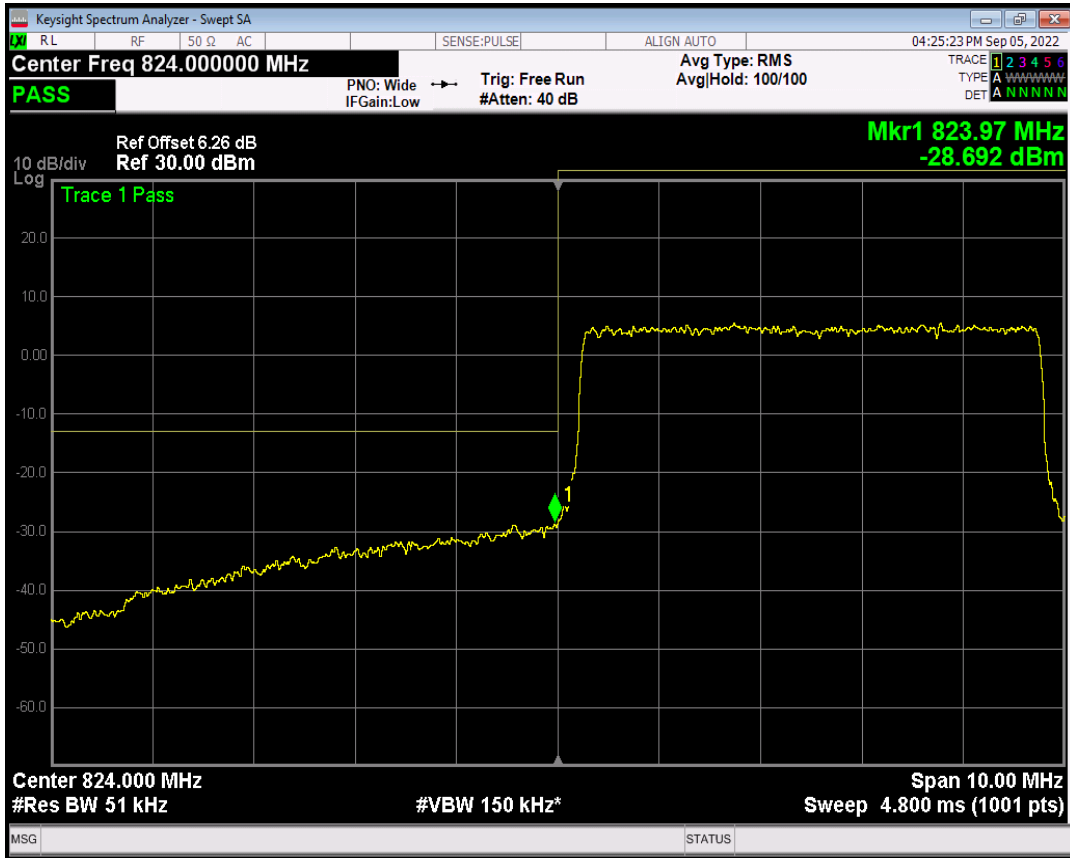

Band5 QPSK BW=5MHz Channel=20425 RB Size=1 Position=#0

Band5 QPSK BW=5MHz Channel=20425 RB Size=1 Position=#Max

Band5 QPSK BW=5MHz Channel=20425 RB Size=25 Position=#0

Band5 QAM16 BW=5MHz Channel=20425 RB Size=1 Position=#0

Band5 QAM16 BW=5MHz Channel=20425 RB Size=1 Position=#Max

Band5 QAM16 BW=5MHz Channel=20425 RB Size=25 Position=#0

Band5 QPSK BW=5MHz Channel=20625 RB Size=1 Position=#0

Band5 QPSK BW=5MHz Channel=20625 RB Size=1 Position=#Max