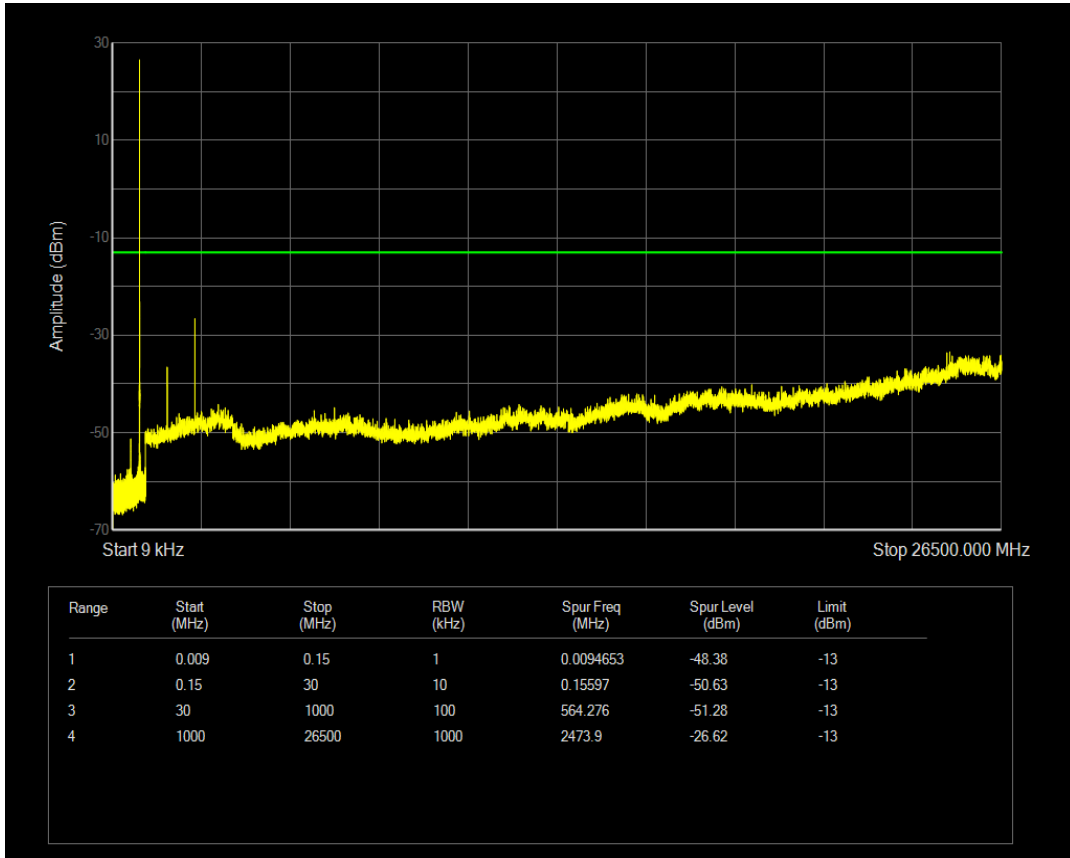

Band5 QPSK BW=1.4MHz Channel=20407 RB Size=1 Position=#0

Band5 QPSK BW=1.4MHz Channel=20407 RB Size=6 Position=#0

Band5 QAM16 BW=1.4MHz Channel=20407 RB Size=1 Position=#0

Band5 QAM16 BW=1.4MHz Channel=20407 RB Size=6 Position=#0

Band5 QPSK BW=1.4MHz Channel=20525 RB Size=1 Position=#0

Band5 QPSK BW=1.4MHz Channel=20525 RB Size=6 Position=#0

Band5 QAM16 BW=1.4MHz Channel=20525 RB Size=1 Position=#0

Band5 QAM16 BW=1.4MHz Channel=20525 RB Size=6 Position=#0