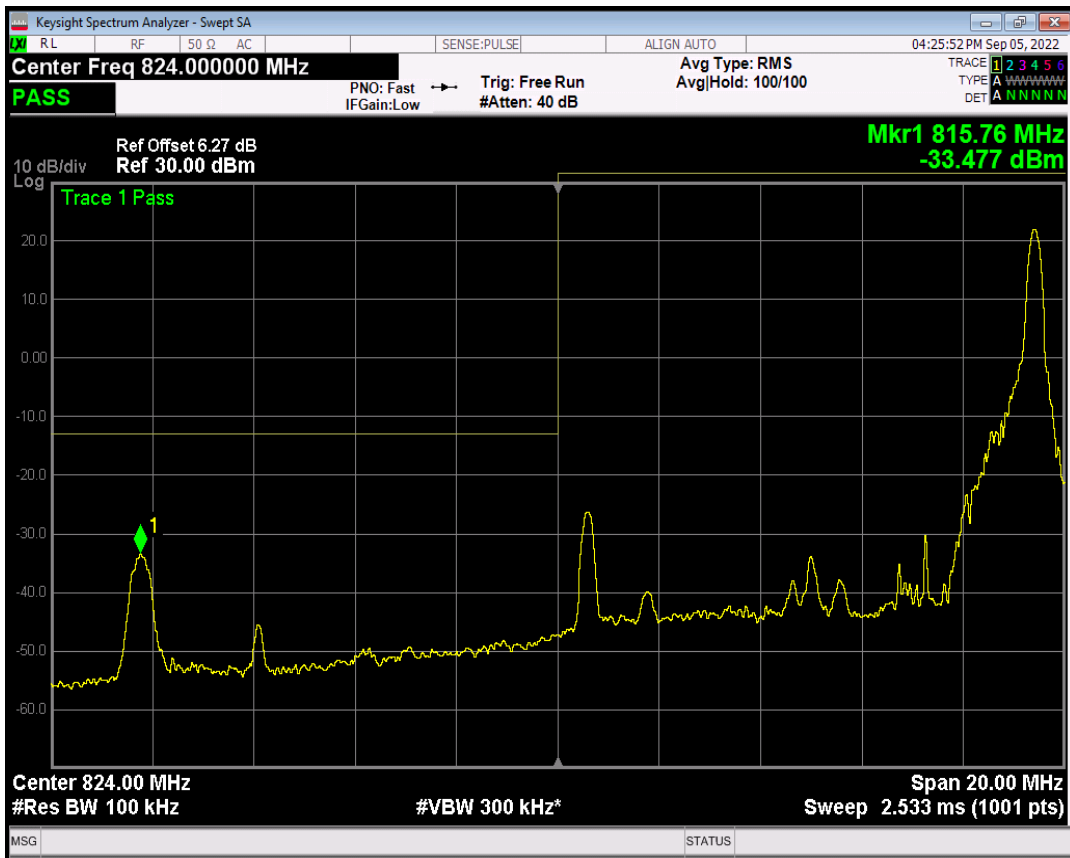

Band5 QAM16 BW=10MHz Channel=20450 RB Size=1 Position=#Max