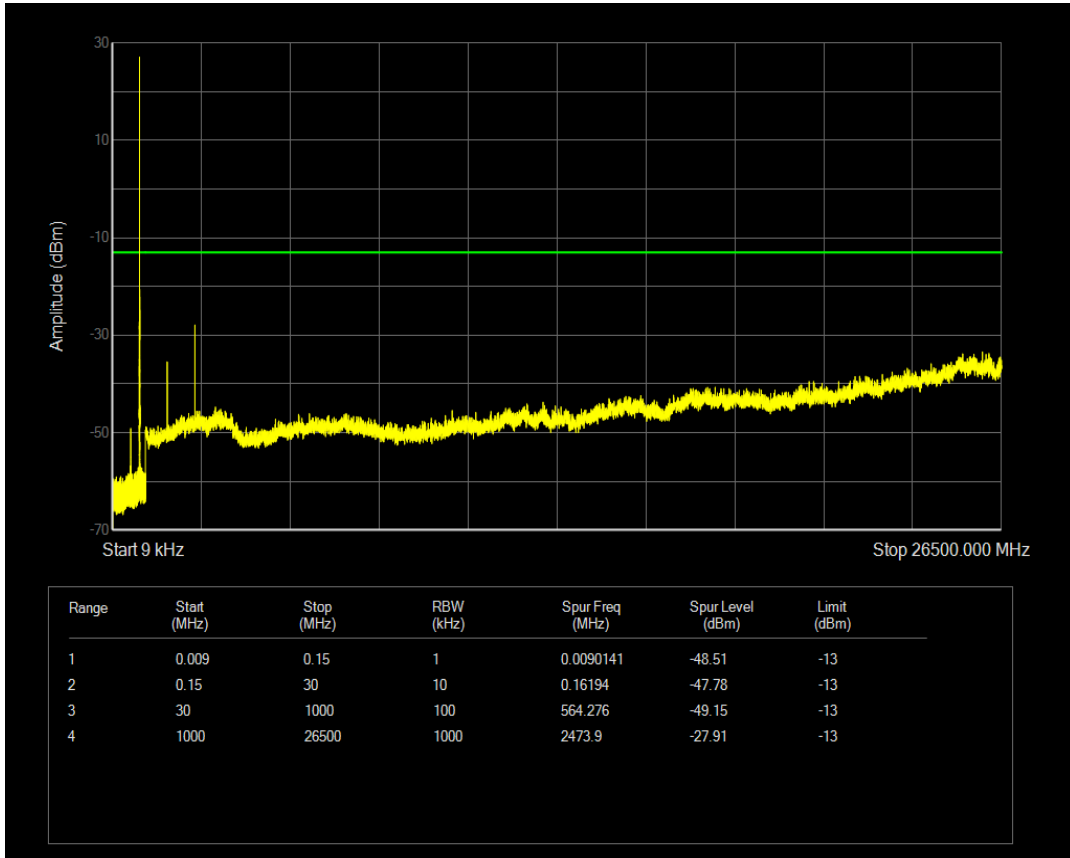

Band5 QPSK BW=3MHz Channel=20415 RB Size=15 Position=#0