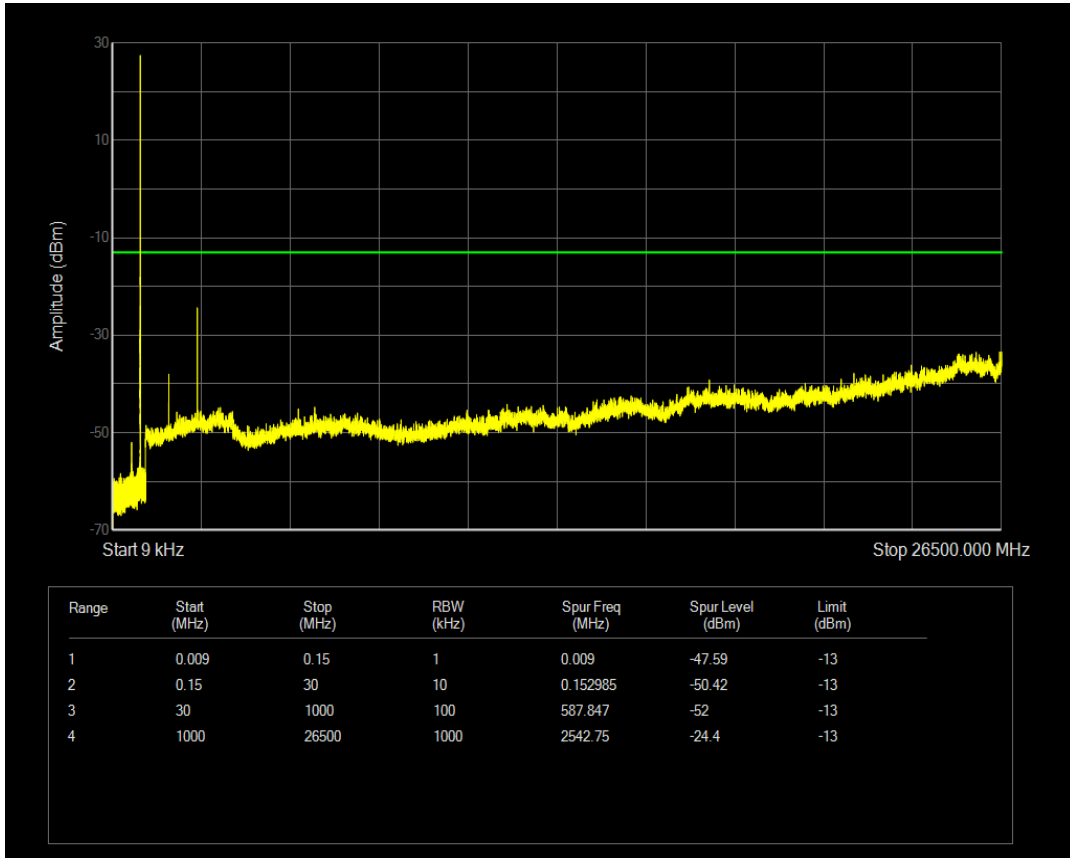

Band5 QPSK BW=1.4MHz Channel=20407 RB Size=1 Position=#0

Band5 QPSK BW=1.4MHz Channel=20407 RB Size=6 Position=#0

Band5 QAM16 BW=1.4MHz Channel=20407 RB Size=1 Position=#0

Band5 QAM16 BW=1.4MHz Channel=20407 RB Size=6 Position=#0

Band5 QPSK BW=1.4MHz Channel=20525 RB Size=1 Position=#0

Band5 QPSK BW=1.4MHz Channel=20525 RB Size=6 Position=#0

Band5 QAM16 BW=1.4MHz Channel=20525 RB Size=1 Position=#0

Band5 QAM16 BW=1.4MHz Channel=20525 RB Size=6 Position=#0

Band5 QPSK BW=1.4MHz Channel=20643 RB Size=1 Position=#0

Band5 QPSK BW=1.4MHz Channel=20643 RB Size=6 Position=#0

Band5 QAM16 BW=1.4MHz Channel=20643 RB Size=1 Position=#0

Band5 QAM16 BW=1.4MHz Channel=20643 RB Size=6 Position=#0