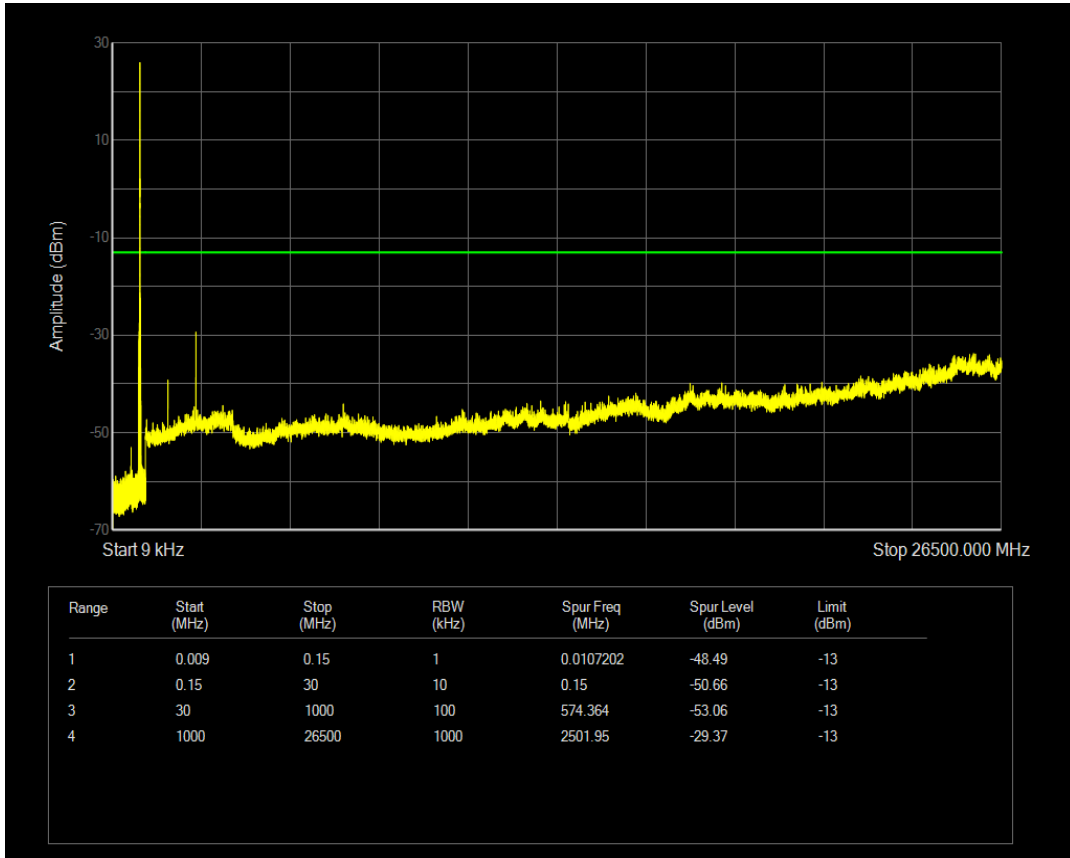

Band5 QPSK BW=5MHz Channel=20425 RB Size=1 Position=#0

Band5 QPSK BW=5MHz Channel=20425 RB Size=25 Position=#0

Band5 QAM16 BW=5MHz Channel=20425 RB Size=1 Position=#0

Band5 QAM16 BW=5MHz Channel=20425 RB Size=25 Position=#0

Band5 QPSK BW=5MHz Channel=20525 RB Size=1 Position=#0

Band5 QPSK BW=5MHz Channel=20525 RB Size=25 Position=#0

Band5 QAM16 BW=5MHz Channel=20525 RB Size=1 Position=#0

Band5 QAM16 BW=5MHz Channel=20525 RB Size=25 Position=#0