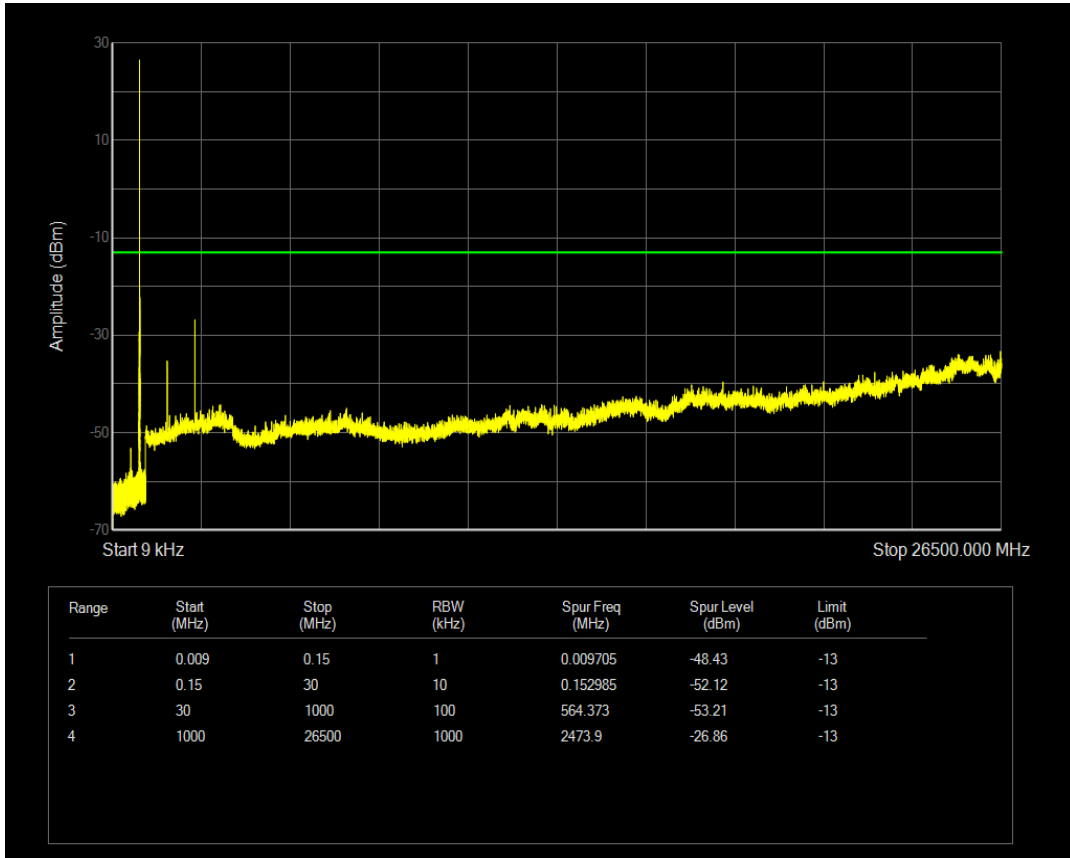

Band5 QPSK BW=3MHz Channel=20635 RB Size=1 Position=#0

Band5 QPSK BW=3MHz Channel=20635 RB Size=15 Position=#0

Band5 QAM16 BW=3MHz Channel=20635 RB Size=1 Position=#0

Band5 QAM16 BW=3MHz Channel=20635 RB Size=15 Position=#0

Band5 QPSK BW=5MHz Channel=20425 RB Size=1 Position=#0

Band5 QPSK BW=5MHz Channel=20425 RB Size=25 Position=#0

Band5 QAM16 BW=5MHz Channel=20425 RB Size=1 Position=#0

Band5 QAM16 BW=5MHz Channel=20425 RB Size=25 Position=#0