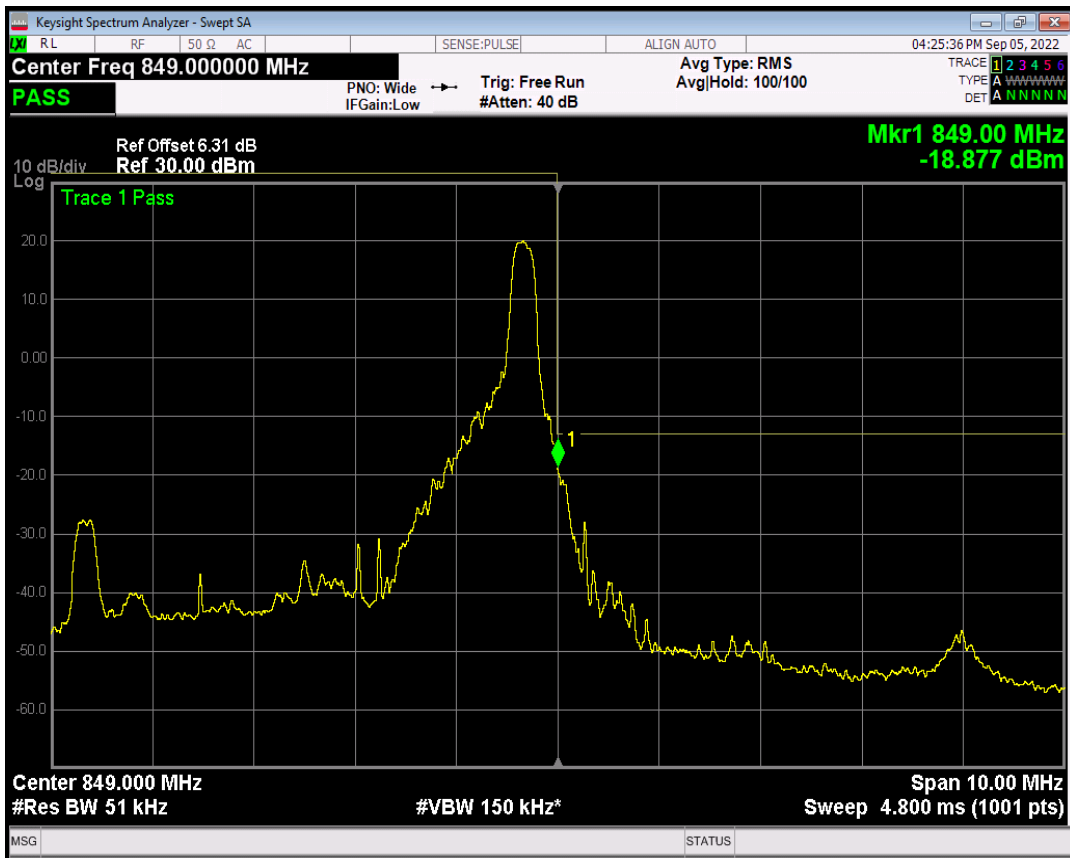

Band5 QAM16 BW=5MHz Channel=20625 RB Size=1 Position=#Max