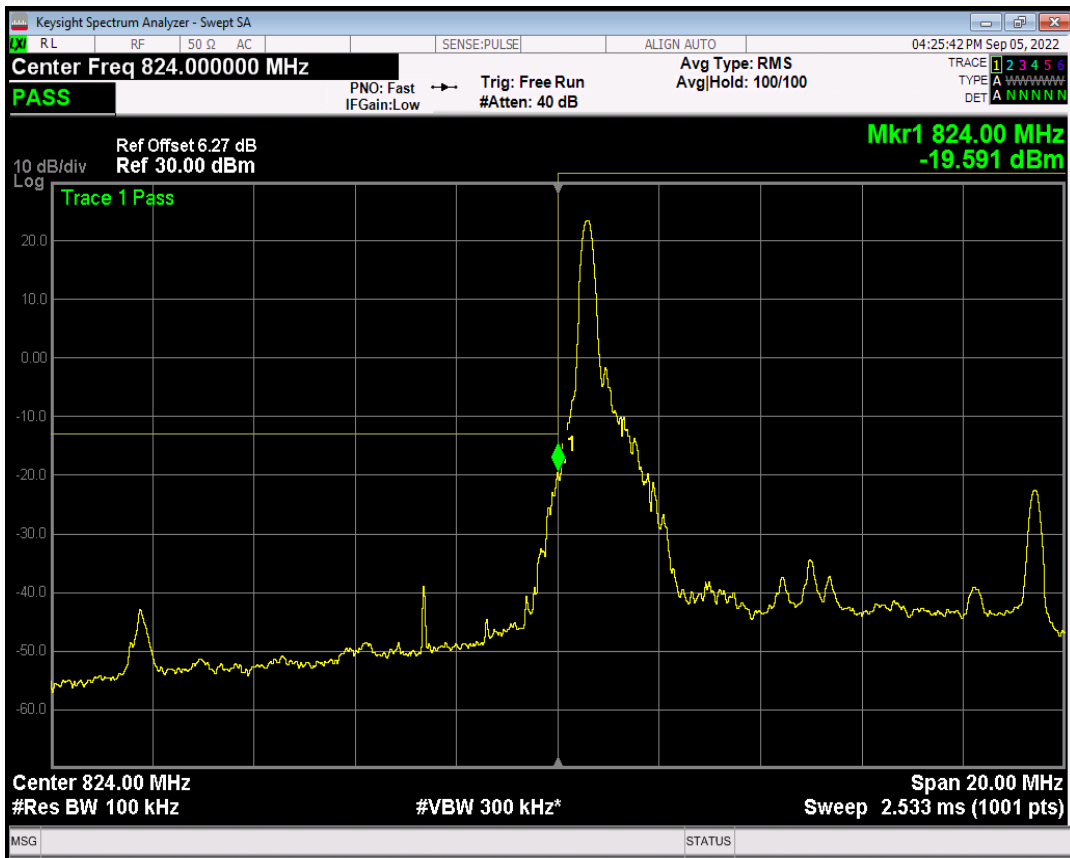

Band5 QPSK BW=10MHz Channel=20450 RB Size=1 Position=#0