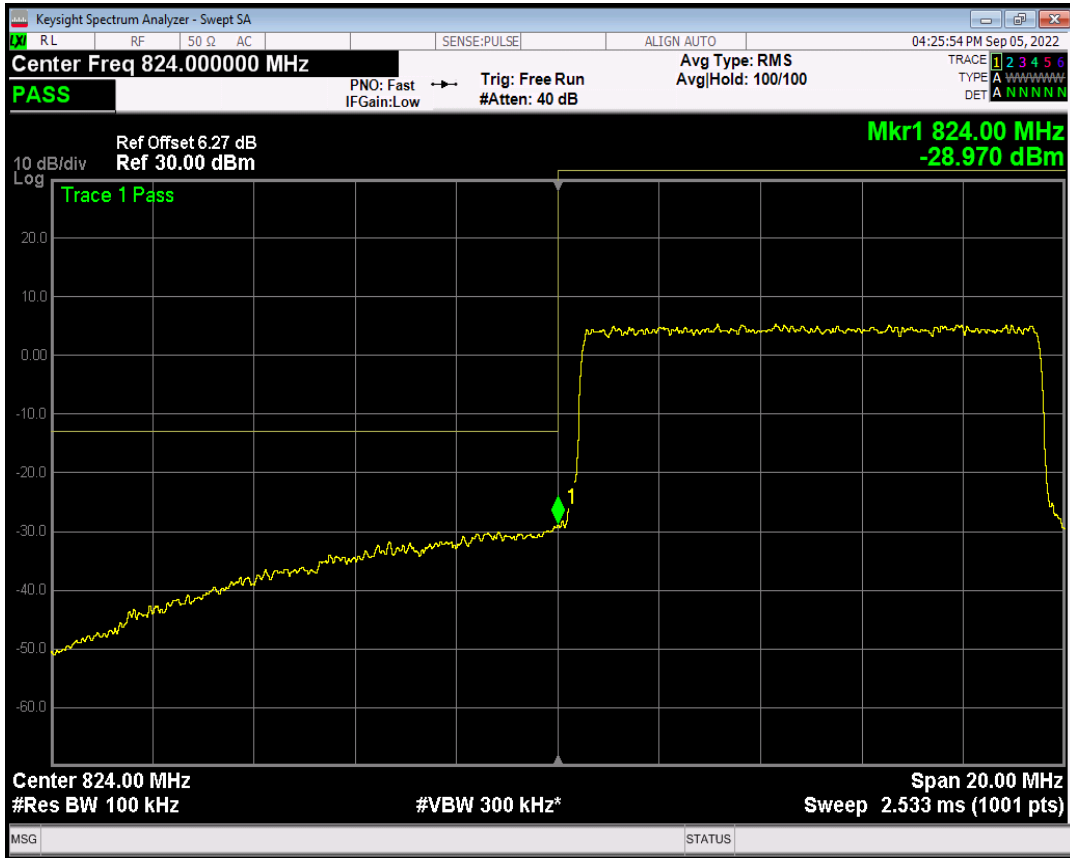

Band5 QAM16 BW=10MHz Channel=20450 RB Size=50 Position=#0