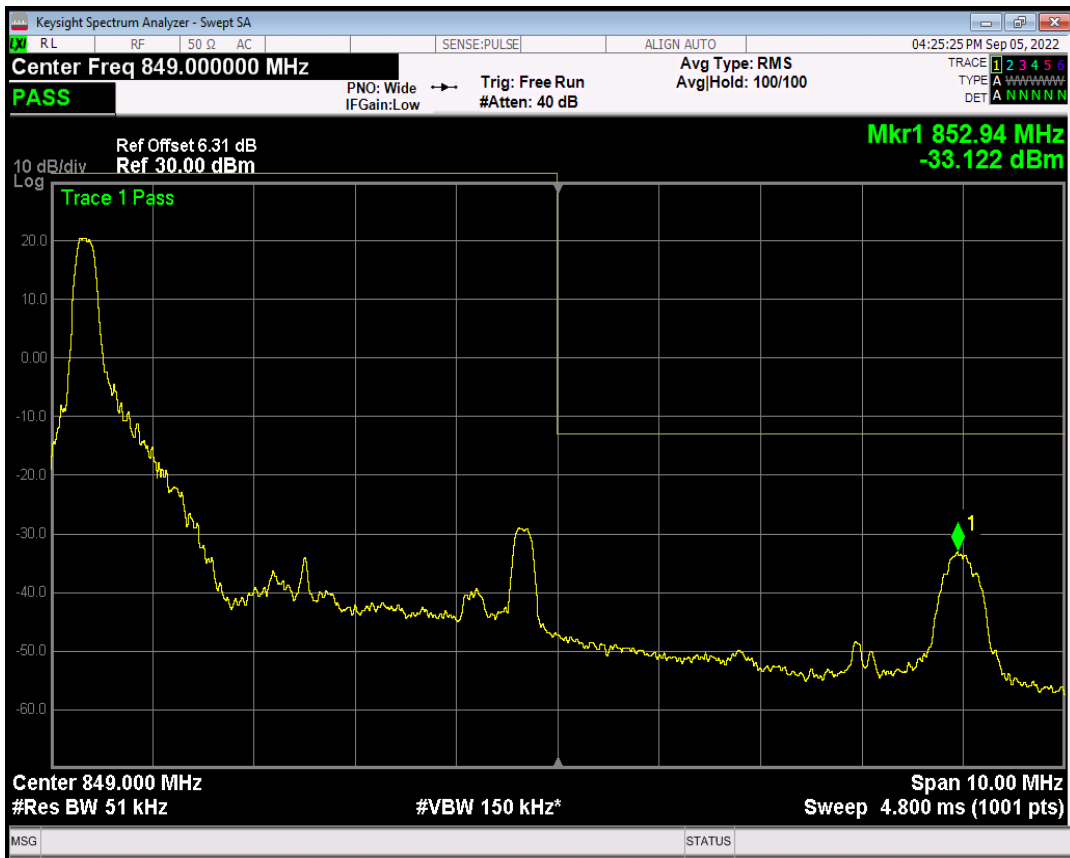

Band5 QPSK BW=5MHz Channel=20625 RB Size=1 Position=#0