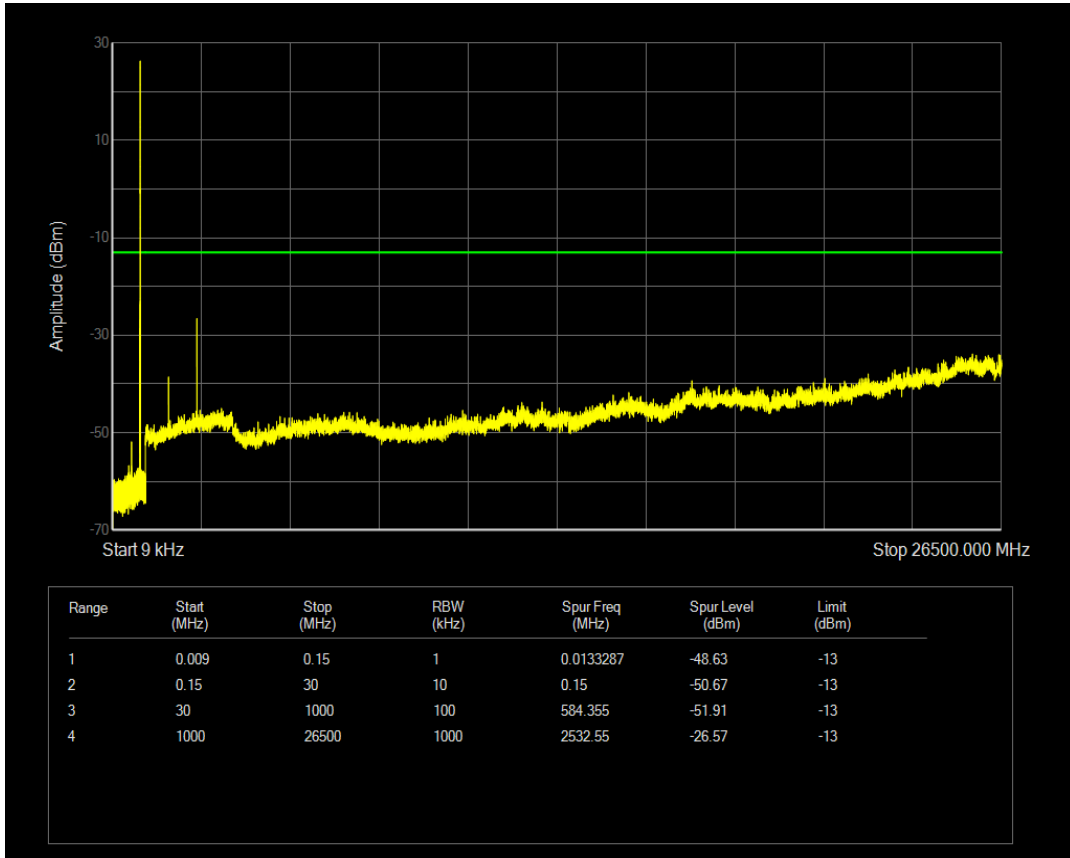

Band5 QPSK BW=5MHz Channel=20525 RB Size=1 Position=#0

Band5 QPSK BW=5MHz Channel=20525 RB Size=25 Position=#0

Band5 QAM16 BW=5MHz Channel=20525 RB Size=1 Position=#0

Band5 QAM16 BW=5MHz Channel=20525 RB Size=25 Position=#0

Band5 QPSK BW=5MHz Channel=20625 RB Size=1 Position=#0

Band5 QPSK BW=5MHz Channel=20625 RB Size=25 Position=#0

Band5 QAM16 BW=5MHz Channel=20625 RB Size=1 Position=#0

Band5 QAM16 BW=5MHz Channel=20625 RB Size=25 Position=#0