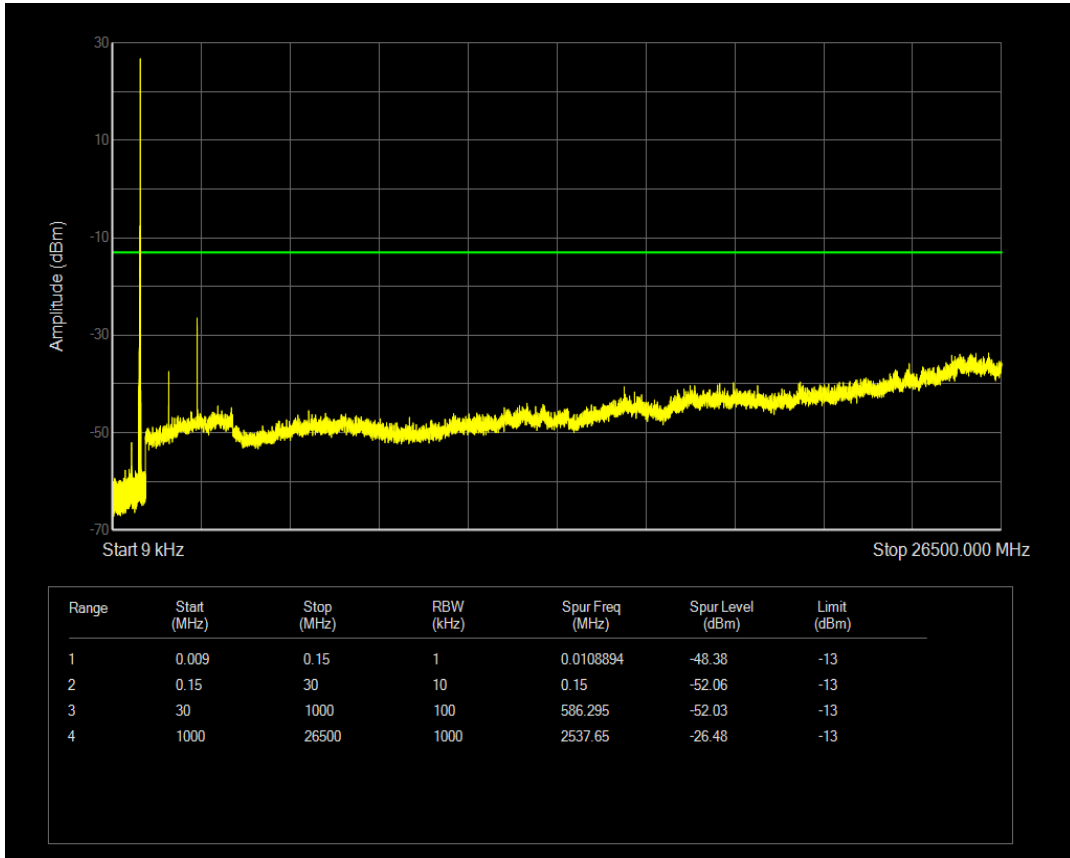

Band5 QAM16 BW=3MHz Channel=20635 RB Size=15 Position=#0