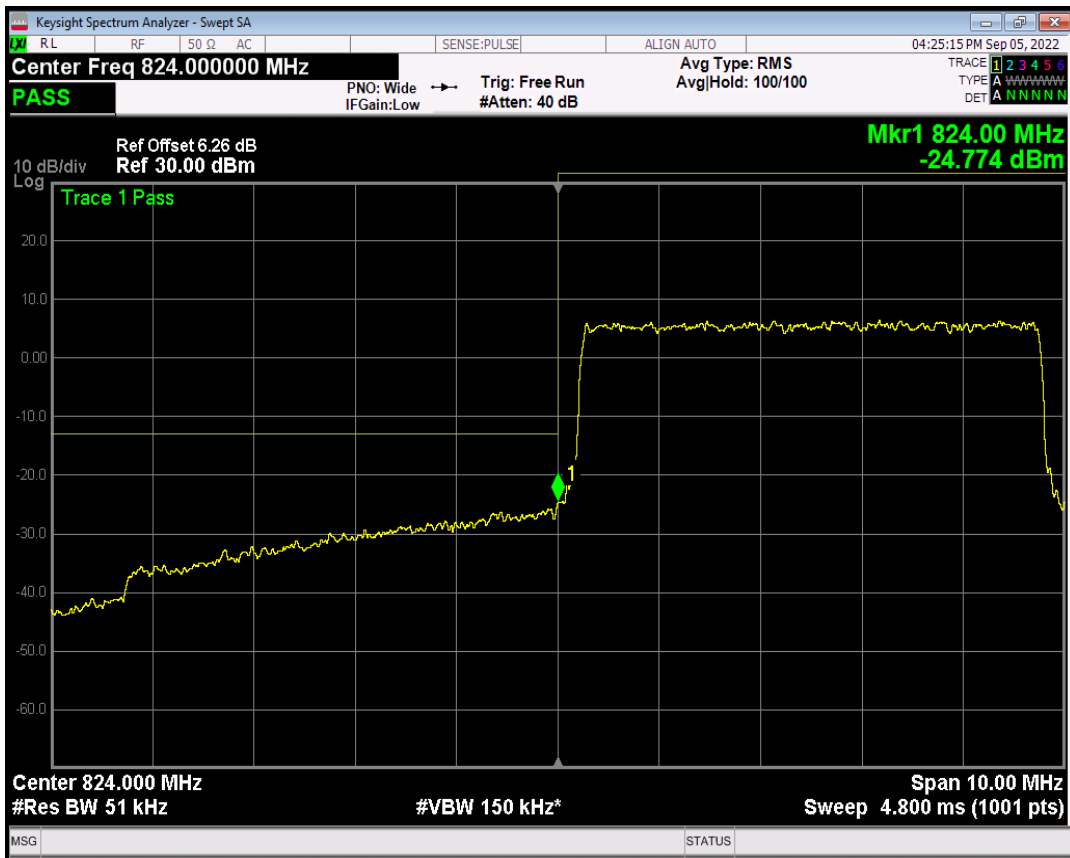

Band5 QPSK BW=5MHz Channel=20425 RB Size=1 Position=#0

Band5 QPSK BW=5MHz Channel=20425 RB Size=1 Position=#Max

Band5 QPSK BW=5MHz Channel=20425 RB Size=25 Position=#0

Band5 QAM16 BW=5MHz Channel=20425 RB Size=1 Position=#0