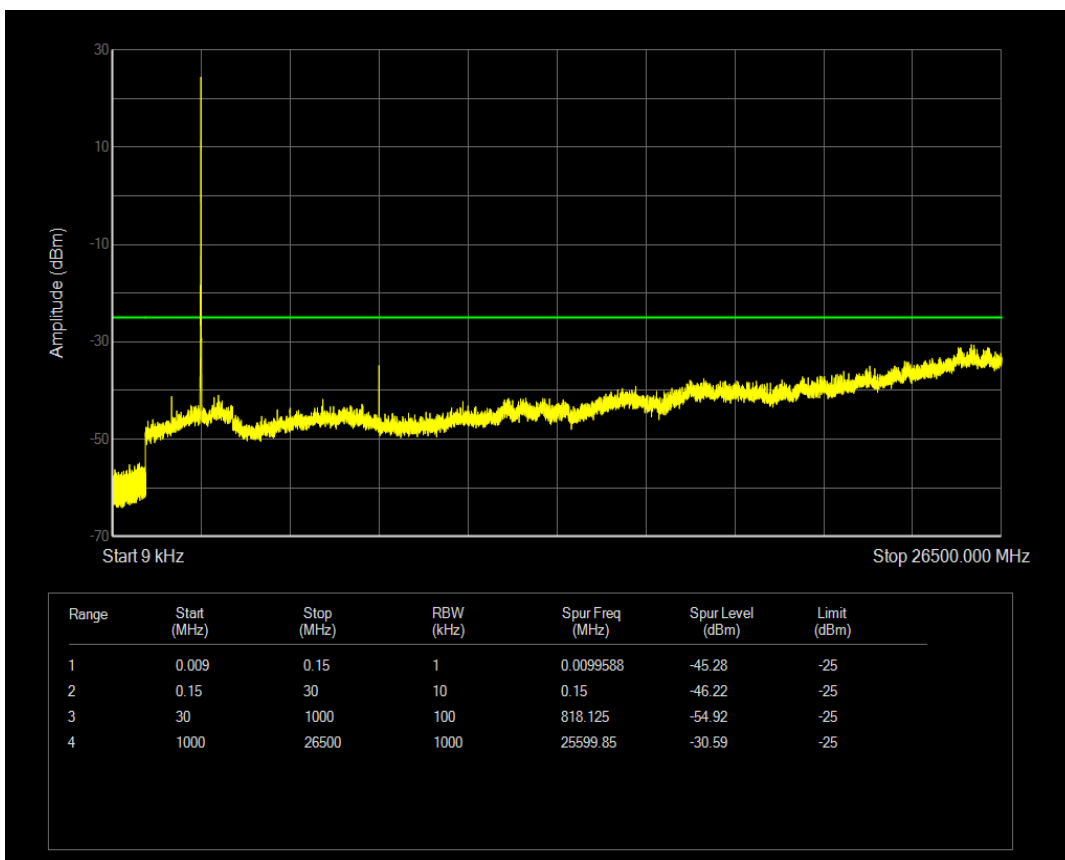

Band41(2535-2655) QAM16 BW=5MHz Channel=41215 RB Size=1 Position=#0