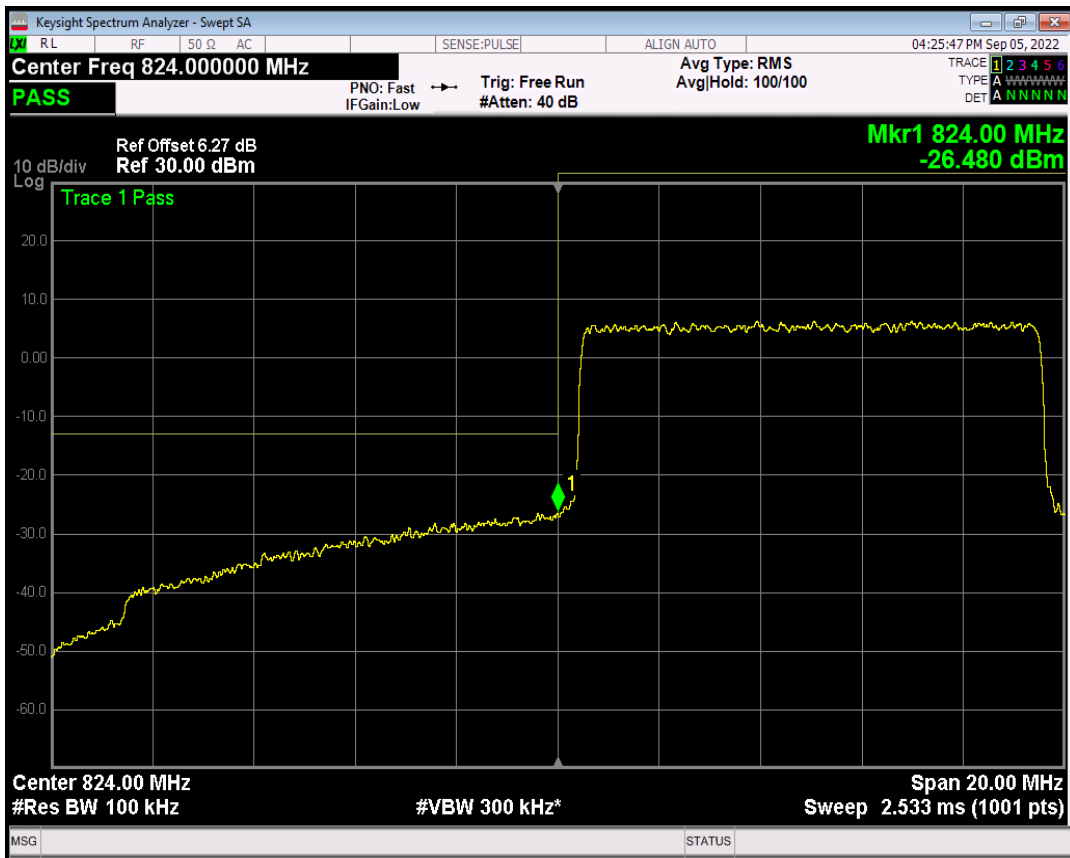

Band5 QPSK BW=10MHz Channel=20450 RB Size=50 Position=#0