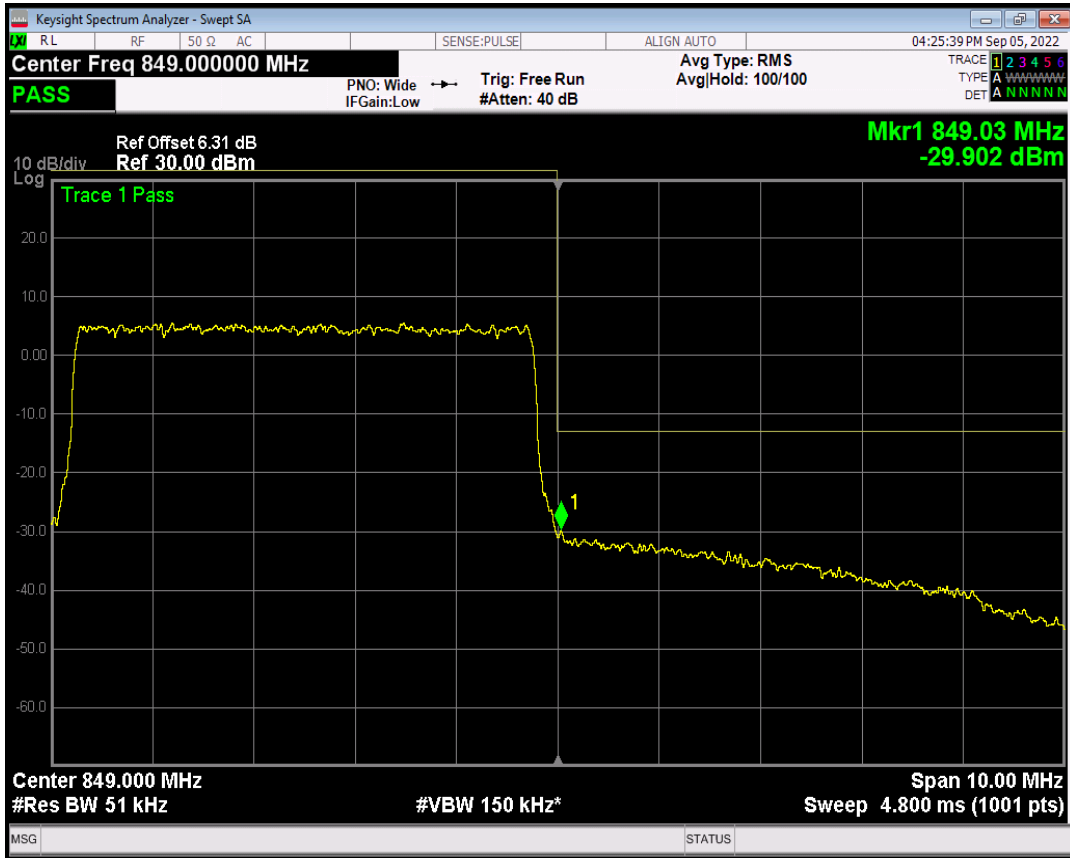

Band5 QPSK BW=5MHz Channel=20625 RB Size=25 Position=#0

Band5 QAM16 BW=5MHz Channel=20625 RB Size=1 Position=#0

Band5 QAM16 BW=5MHz Channel=20625 RB Size=1 Position=#Max

Band5 QAM16 BW=5MHz Channel=20625 RB Size=25 Position=#0