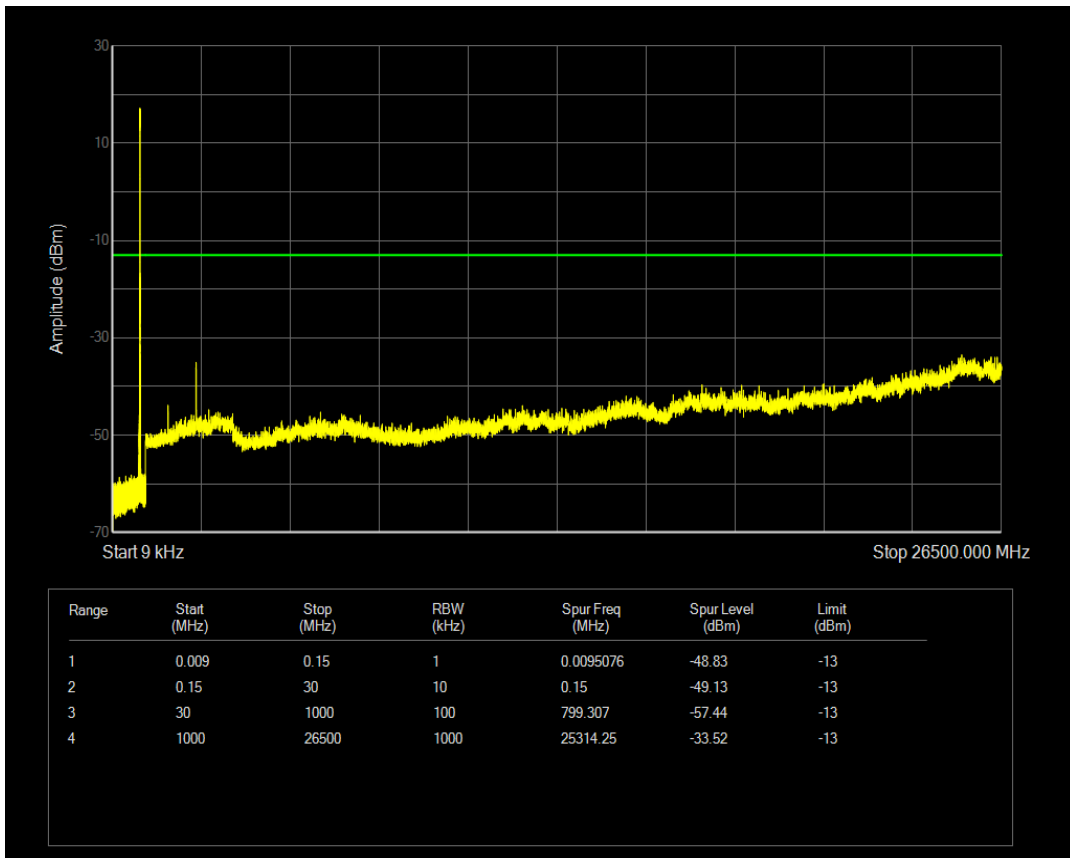

Band5 QAM16 BW=5MHz Channel=20525 RB Size=1 Position=#0