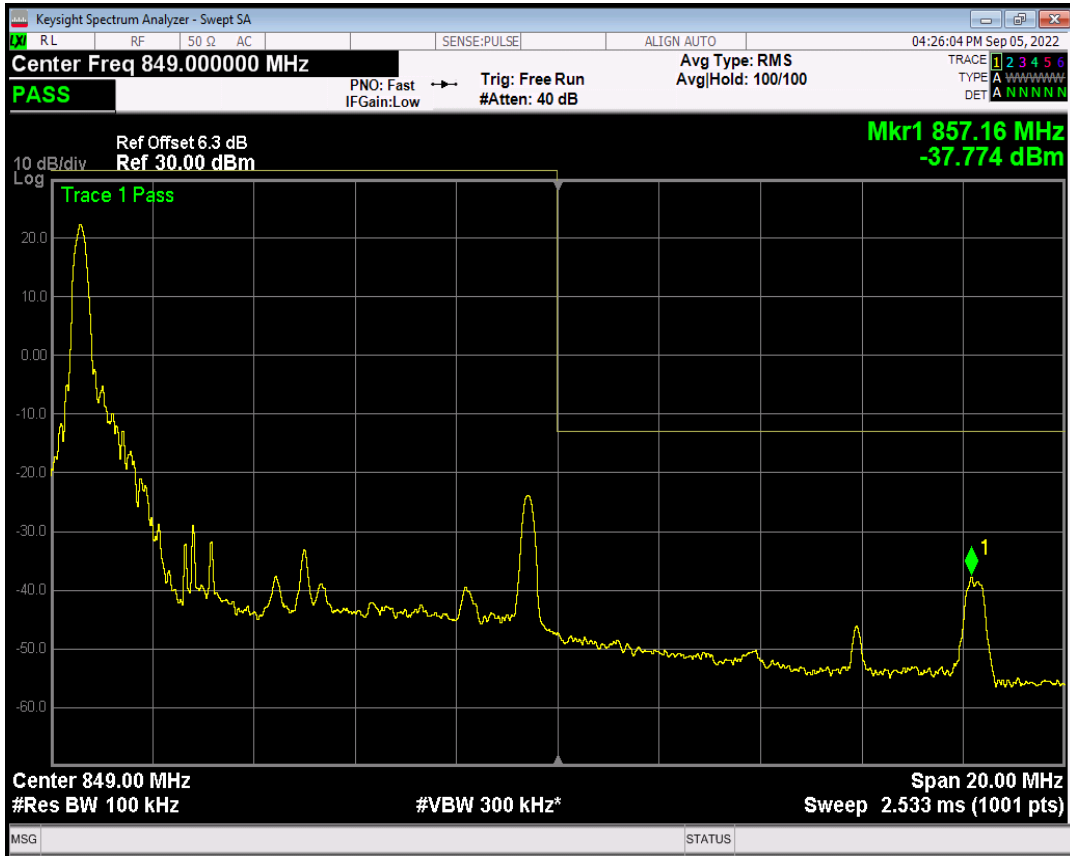

Band5 QAM16 BW=10MHz Channel=20600 RB Size=1 Position=#0