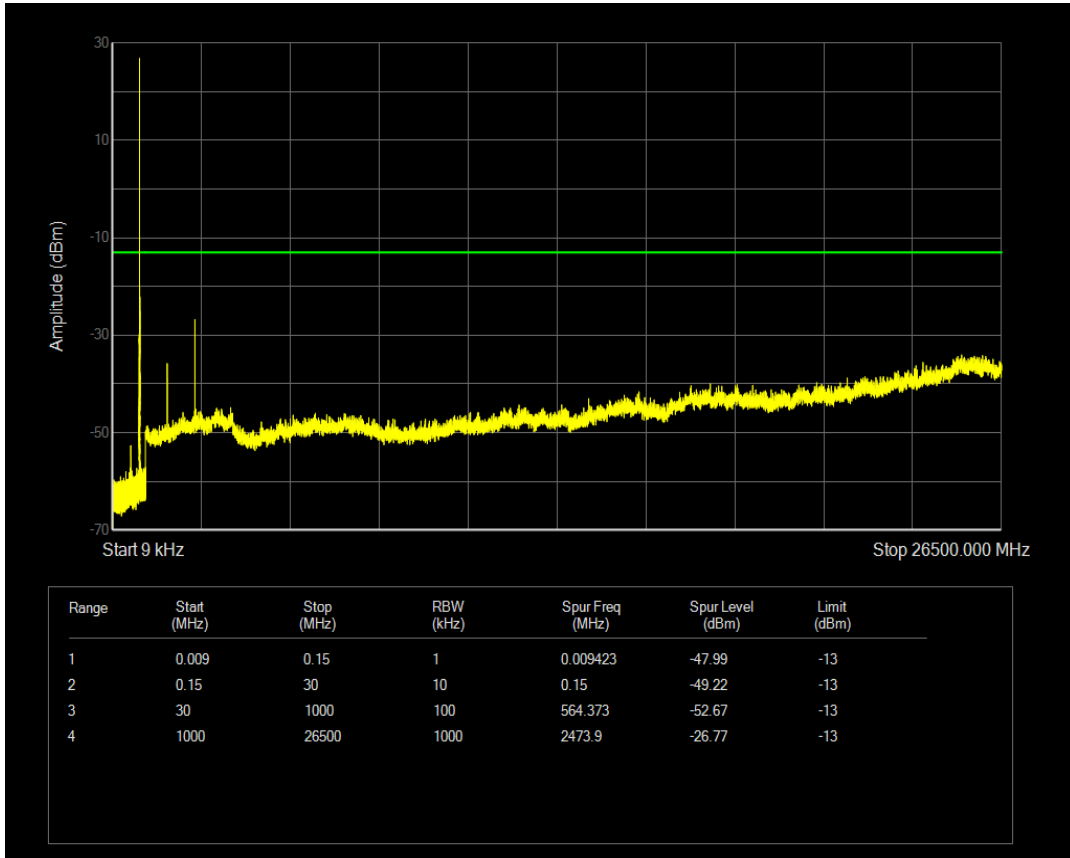

Band5 QPSK BW=3MHz Channel=20635 RB Size=1 Position=#0

Band5 QPSK BW=3MHz Channel=20635 RB Size=15 Position=#0

Band5 QAM16 BW=3MHz Channel=20635 RB Size=1 Position=#0

Band5 QAM16 BW=3MHz Channel=20635 RB Size=15 Position=#0

Band5 QPSK BW=5MHz Channel=20425 RB Size=1 Position=#0

Band5 QPSK BW=5MHz Channel=20425 RB Size=25 Position=#0

Band5 QAM16 BW=5MHz Channel=20425 RB Size=1 Position=#0

Band5 QAM16 BW=5MHz Channel=20425 RB Size=25 Position=#0