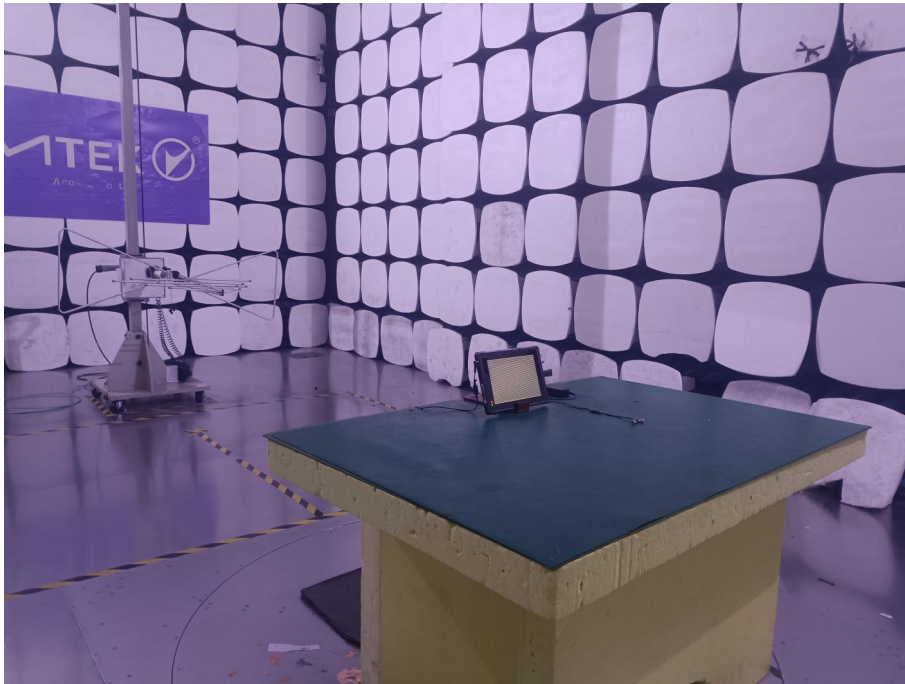

## TEST SETUP PHOTOS FOR VERIFICATION CHECK

### 1.1. Photos of FCC Part 15B Radiation Emission Test

Radiated Emission Test Setup (30MHz-1GHz)

Radiated Emission Test Setup (Above 1GHz)

## 1.2. Photos of FCC Part 15B Conducted Emission Test

----- The End -----