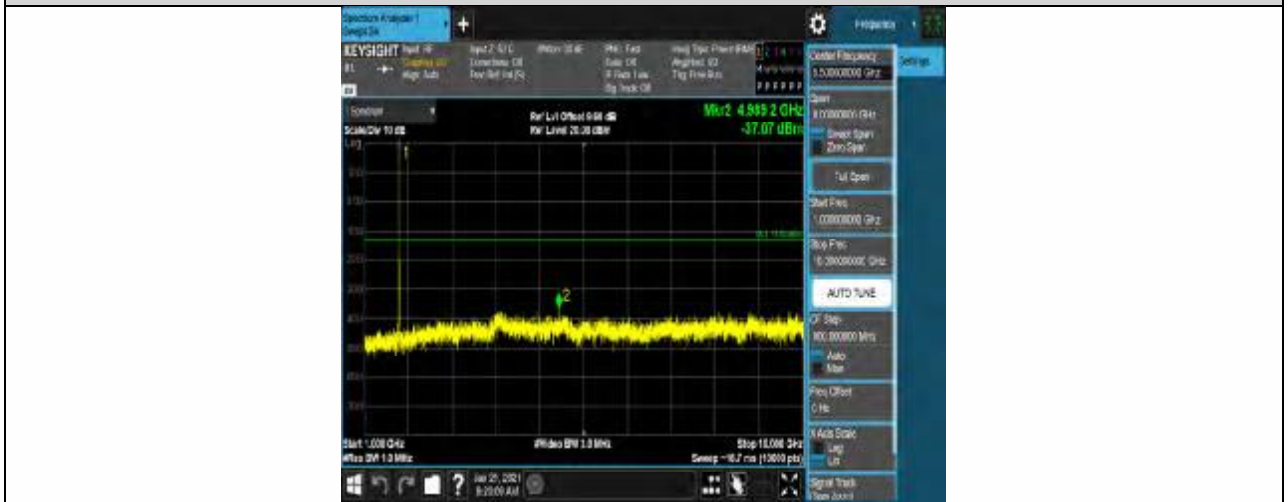

Band66-3MHz-QPSK-131987-1RB#0-Range2:1000~10000MHz