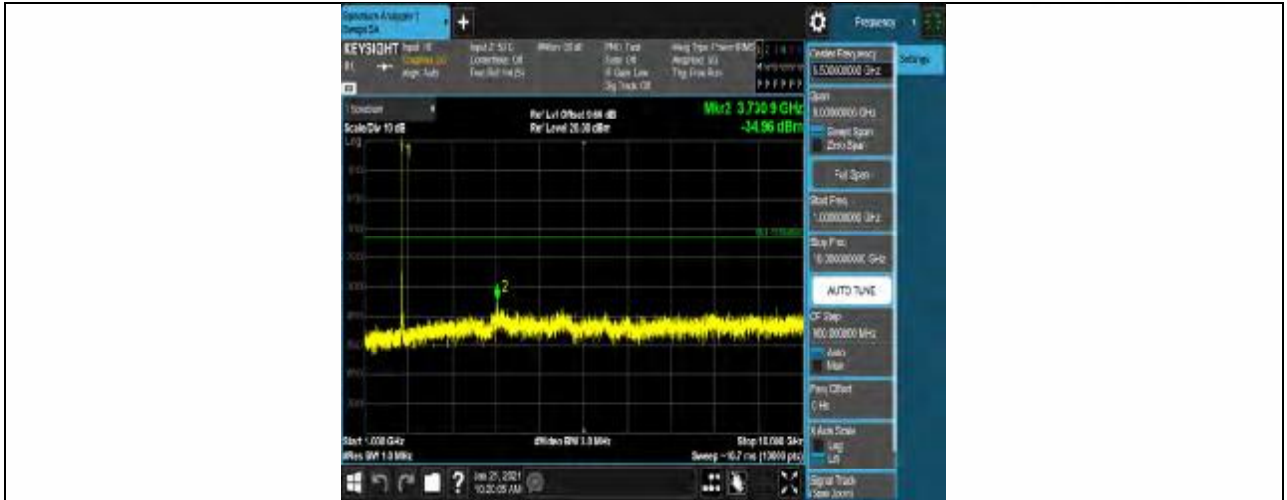

Band66-15MHz-16QAM-132597-1RB#0-Range2:1000~10000MHz