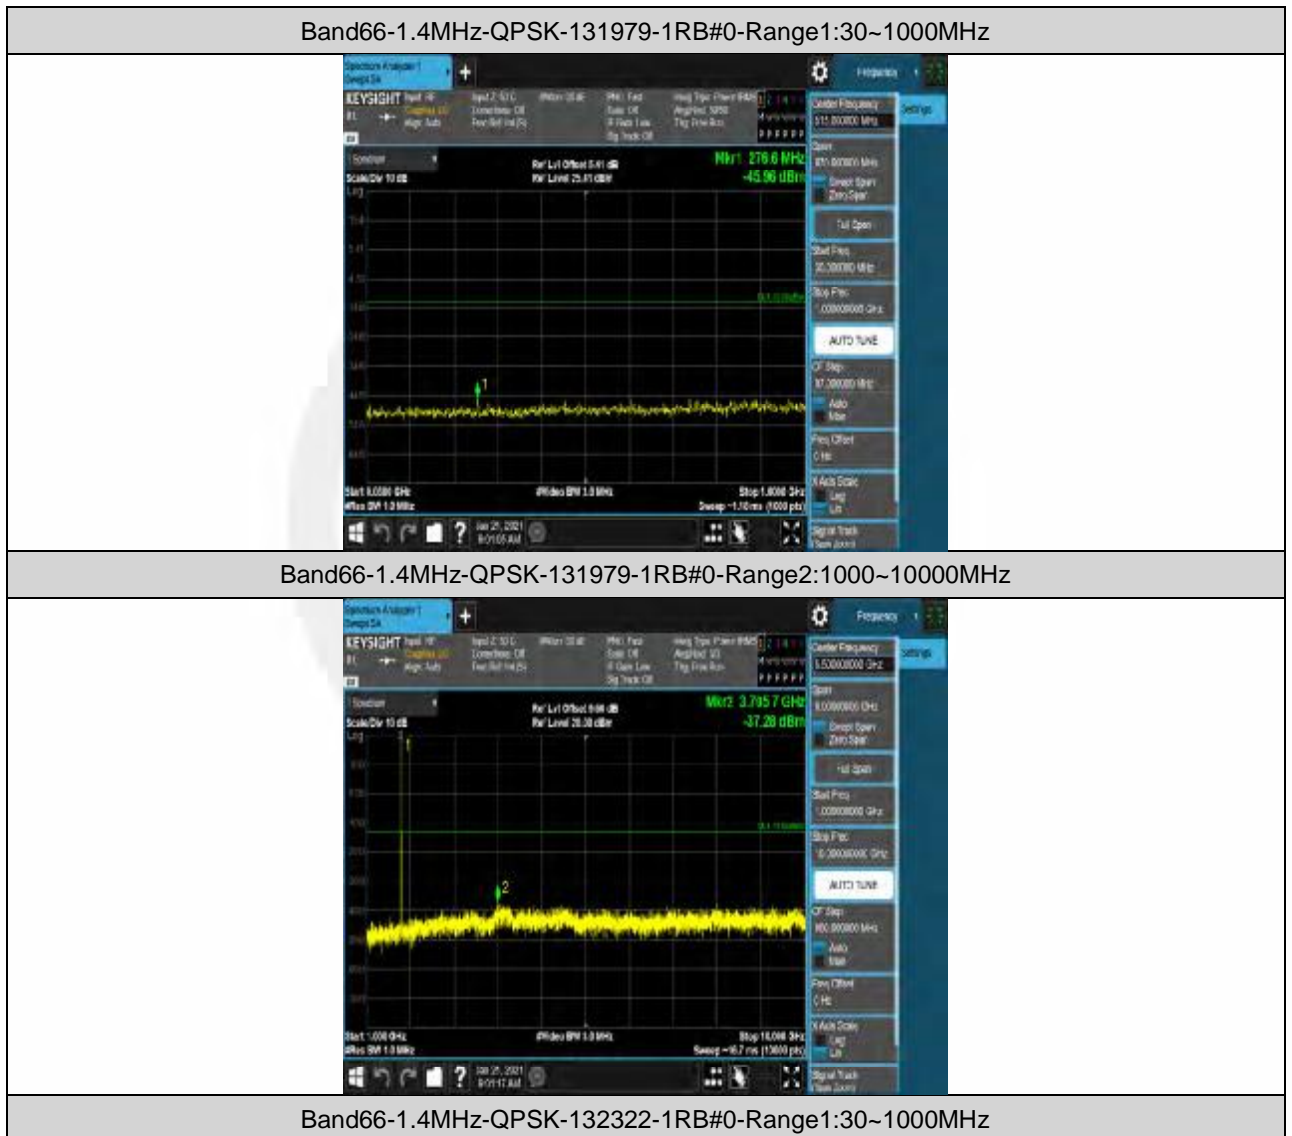

Band66	20MHz	16QAM	132322	1RB#0	Range1:30~1000MHz	-45.16	PASS
Band66	20MHz	16QAM	132322	1RB#0	Range2:1000~10000MHz	-36.98	PASS
Band66	20MHz	16QAM	132572	1RB#0	Range1:30~1000MHz	-45.53	PASS
Band66	20MHz	16QAM	132572	1RB#0	Range2:1000~10000MHz	-36.91	PASS

Test Graphs