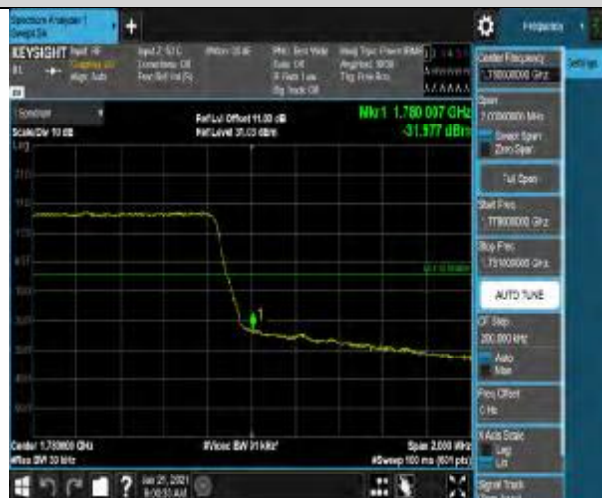

Band66-1.4MHz-QPSK-132665-6RB#0