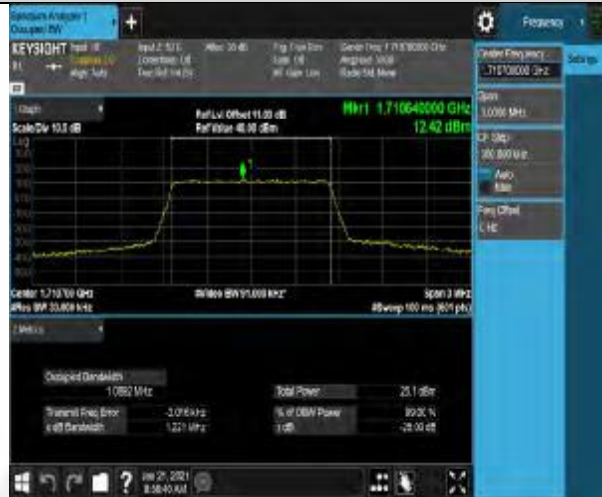

Test Graphs

Band66-1.4MHz-QPSK-131979-6RB#0-1.0892