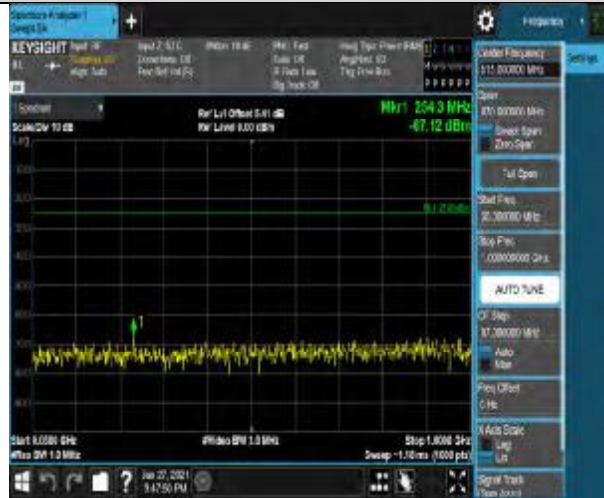

Band41-20MHz-16QAM-40620-1RB#0-Range1:30~1000MHz