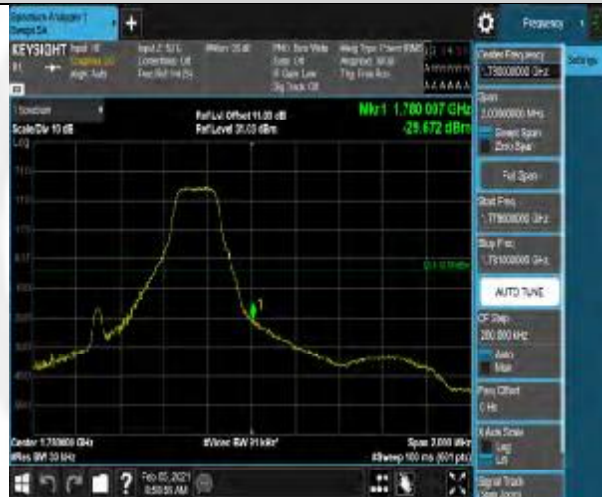

Band66-1.4MHz-64QAM-132665-1RB#5