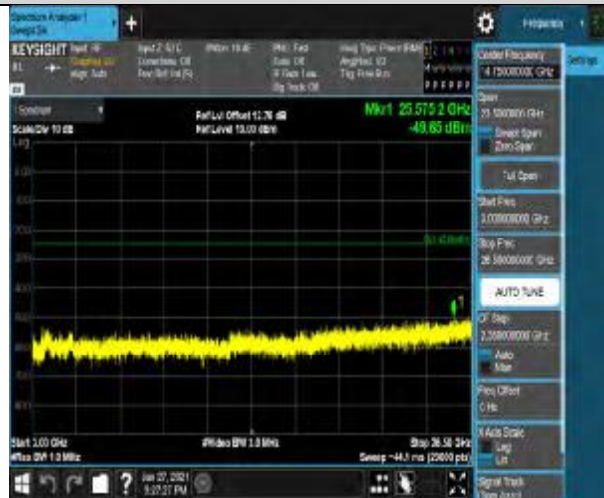

Band41-15MHz-16QAM-40620-1RB#0-Range3:3000~26500MHz