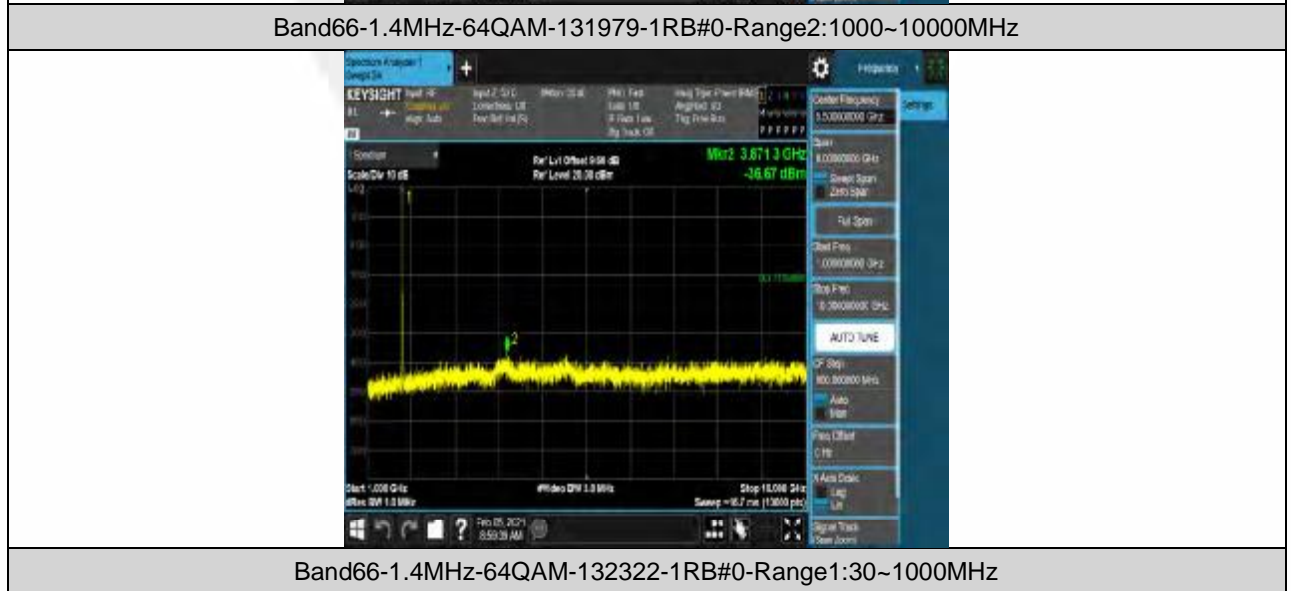

Band66	20MHz	64QAM	132072	1RB#0	Range2:1000~10000MHz	-36.48	PASS
Band66	20MHz	64QAM	132322	1RB#0	Range1:30~1000MHz	-46.1	PASS
Band66	20MHz	64QAM	132322	1RB#0	Range2:1000~10000MHz	-37.03	PASS
Band66	20MHz	64QAM	132572	1RB#0	Range1:30~1000MHz	-45.26	PASS
Band66	20MHz	64QAM	132572	1RB#0	Range2:1000~10000MHz	-37.11	PASS

Test Graphs