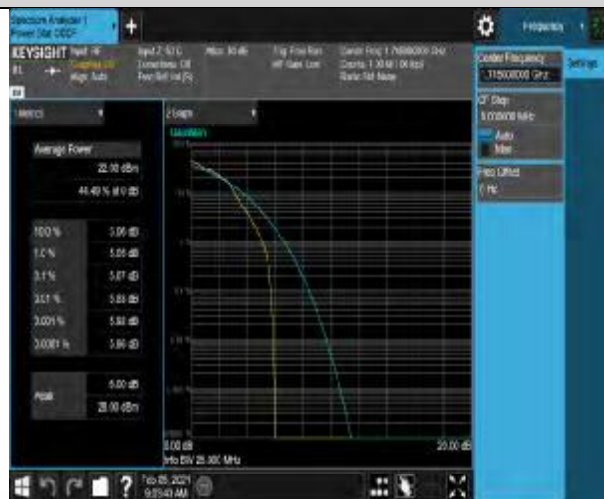

Test Graphs

Band66-1.4MHz-64QAM-131979-1RB#0

Band66-1.4MHz-64QAM-131979-6RB#0

Band66-1.4MHz-64QAM-132322-1RB#0

Band66-1.4MHz-64QAM-132322-6RB#0

Band66-1.4MHz-64QAM-132665-1RB#0

Band66-1.4MHz-64QAM-132665-6RB#0