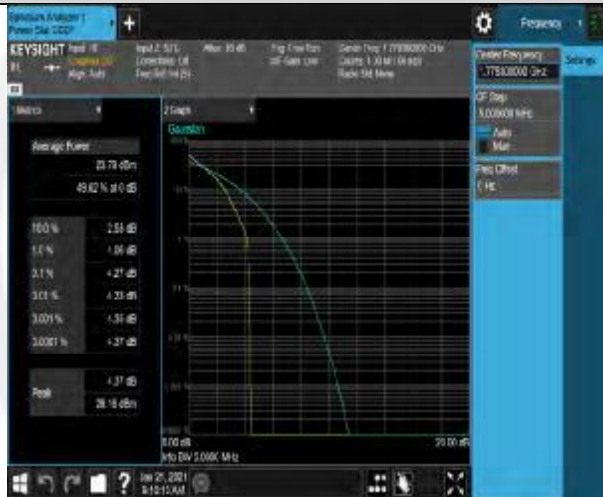

Test Graphs

Band66-1.4MHz-QPSK-131979-1RB#0

Band66-1.4MHz-QPSK-131979-6RB#0

Band66-1.4MHz-QPSK-132322-1RB#0

Band66-1.4MHz-QPSK-132322-6RB#0

Band66-1.4MHz-QPSK-132665-1RB#0

Band66-1.4MHz-QPSK-132665-6RB#0

Band66-1.4MHz-16QAM-131979-1RB#0