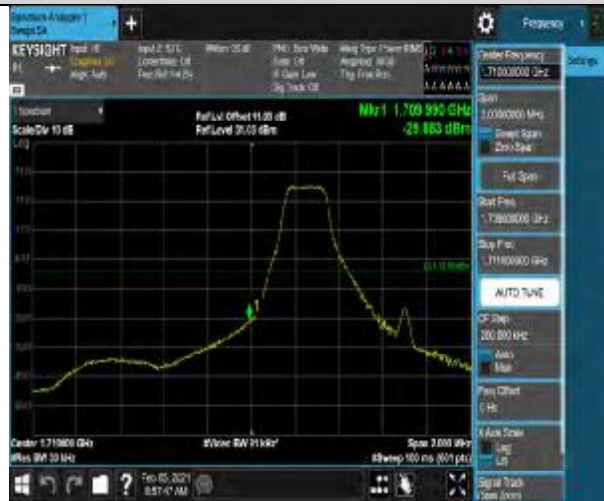

Test Graphs

Band66-1.4MHz-64QAM-131979-1RB#0