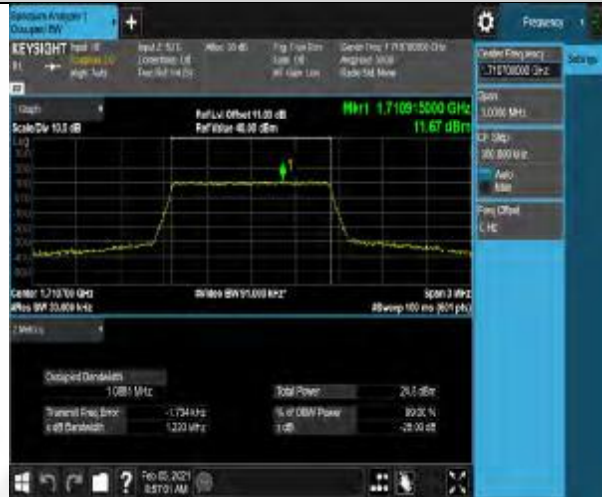

Test Graphs

Band66-1.4MHz-64QAM-131979-6RB#0-1.0881