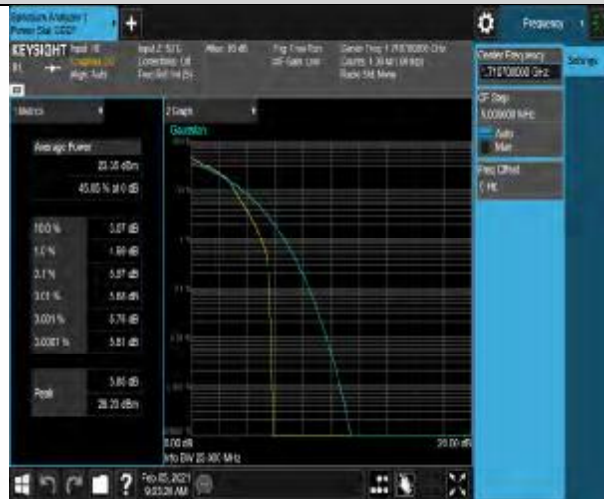

Test Graphs

Band66-1.4MHz-64QAM-131979-1RB#0