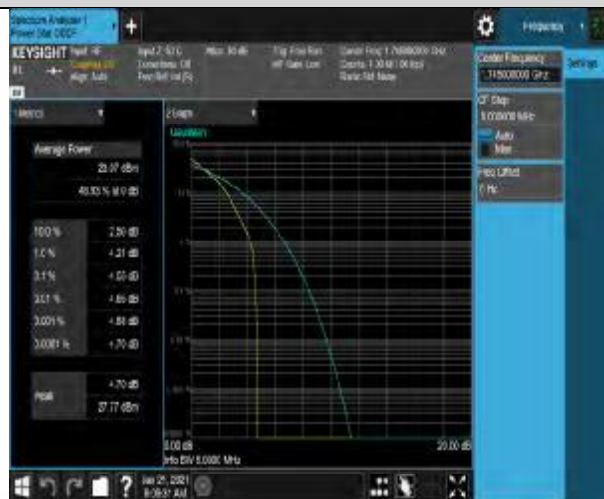

Test Graphs

Band66-1.4MHz-QPSK-131979-1RB#0

Band66-1.4MHz-QPSK-131979-6RB#0

Band66-1.4MHz-QPSK-132322-1RB#0

Band66-1.4MHz-QPSK-132322-6RB#0

Band66-1.4MHz-QPSK-132665-1RB#0

Band66-1.4MHz-QPSK-132665-6RB#0

Band66-1.4MHz-16QAM-131979-1RB#0