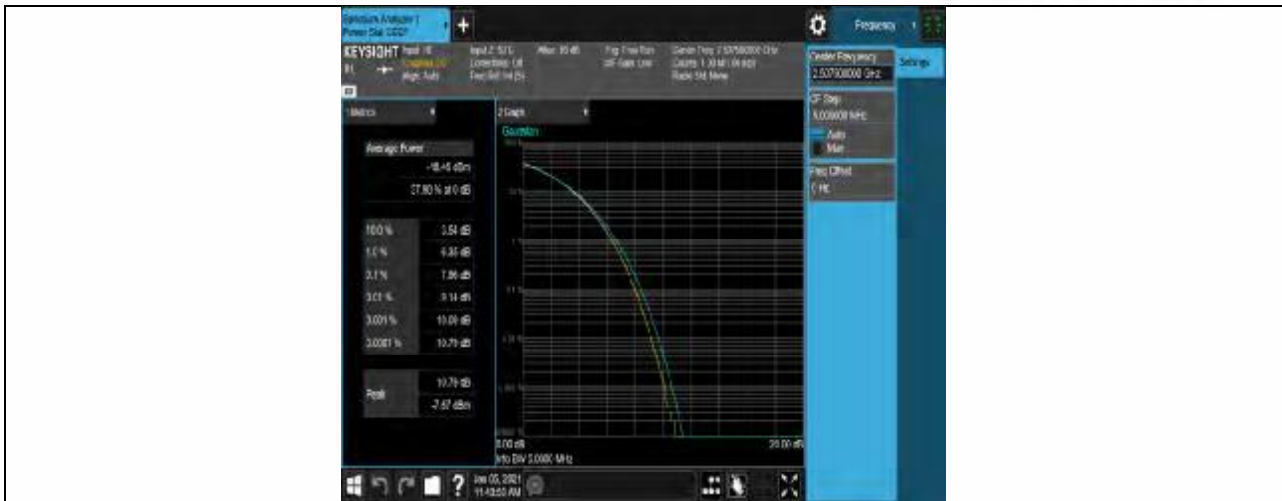

Band7-10MHz-16QAM-21100-1RB#0

Band7-10MHz-16QAM-21100-50RB#0

Band7-10MHz-16QAM-21400-1RB#0

Band7-10MHz-16QAM-21400-50RB#0

Band7-15MHz-QPSK-20825-1RB#0

Band7-15MHz-QPSK-20825-75RB#0

Band7-15MHz-QPSK-21100-1RB#0