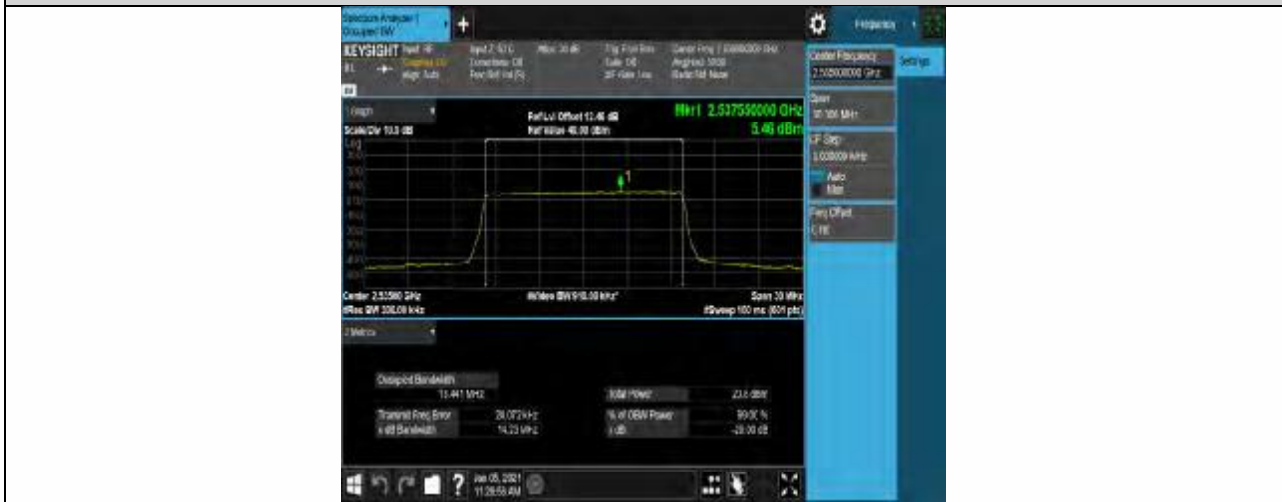

Band7-15MHz-QPSK-20825-75RB#0-13.426

Band7-15MHz-QPSK-21100-75RB#0-13.453

Band7-15MHz-QPSK-21375-75RB#0-13.458

Band7-15MHz-16QAM-20825-75RB#0-13.419

Band7-15MHz-16QAM-21100-75RB#0-13.441

Band7-15MHz-16QAM-21375-75RB#0-13.464