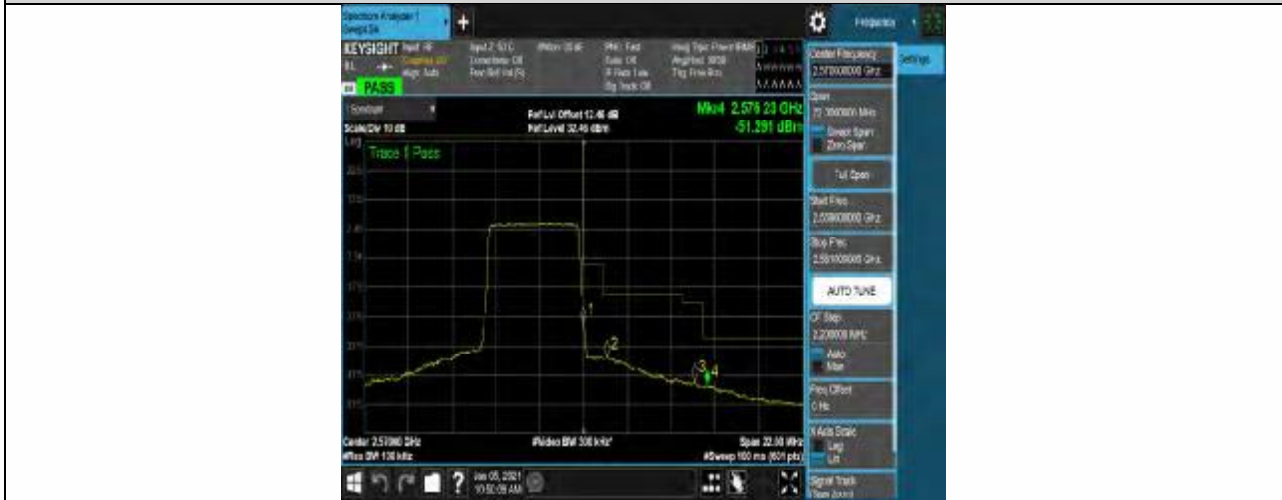

Band7-5MHz-16QAM-20775-1RB#24

Band7-5MHz-16QAM-20775-25RB#0

Band7-5MHz-16QAM-21425-1RB#0

Band7-5MHz-16QAM-21425-1RB#24

Band7-5MHz-16QAM-21425-25RB#0

Band7-10MHz-QPSK-20800-1RB#0

Band7-10MHz-QPSK-20800-1RB#49