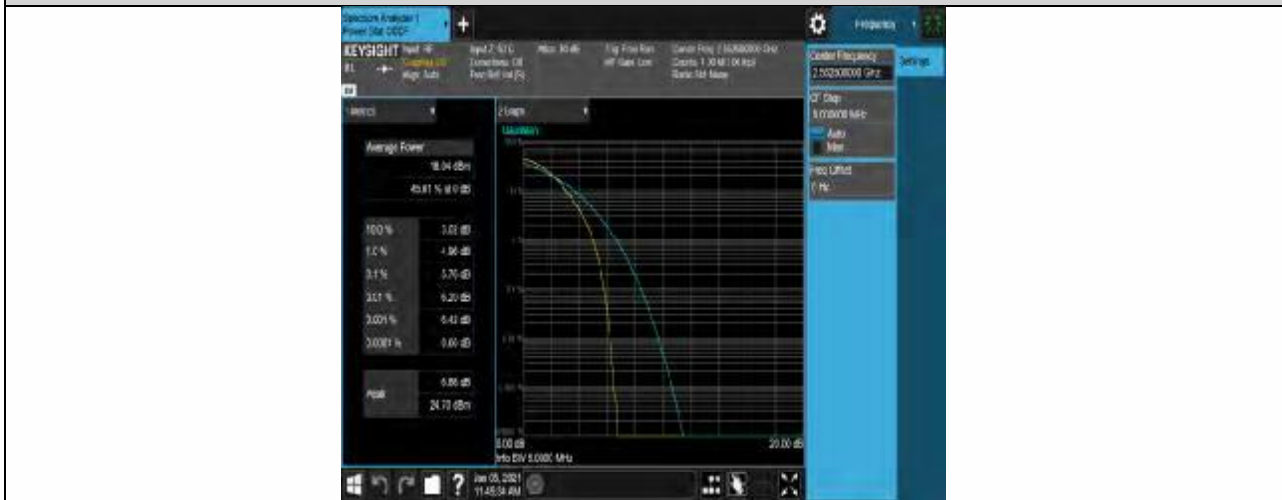

Band7-15MHz-QPSK-21375-75RB#0