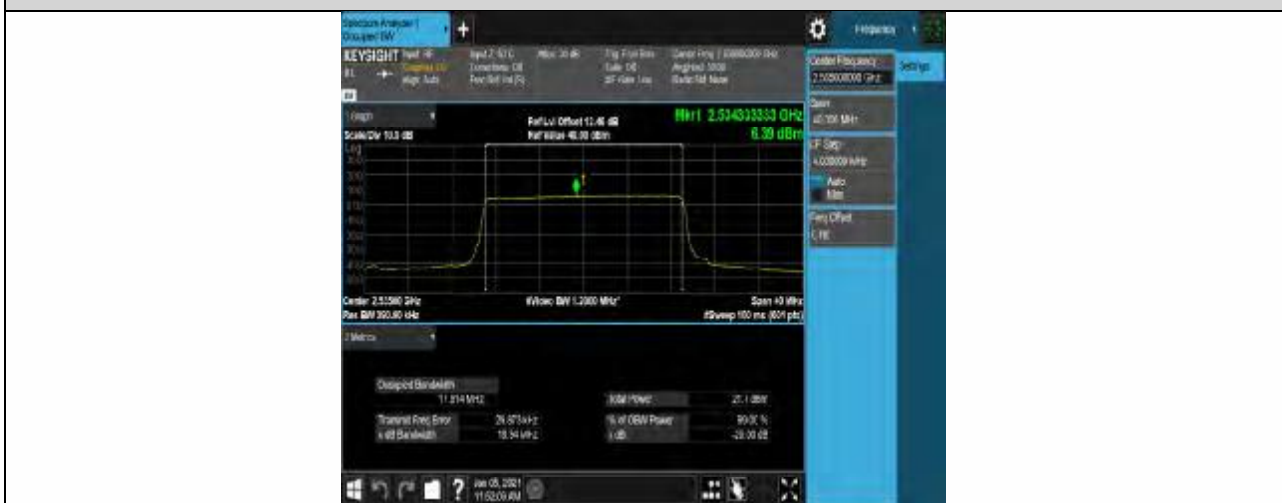

Band7-20MHz-QPSK-21100-100RB#0-17.914