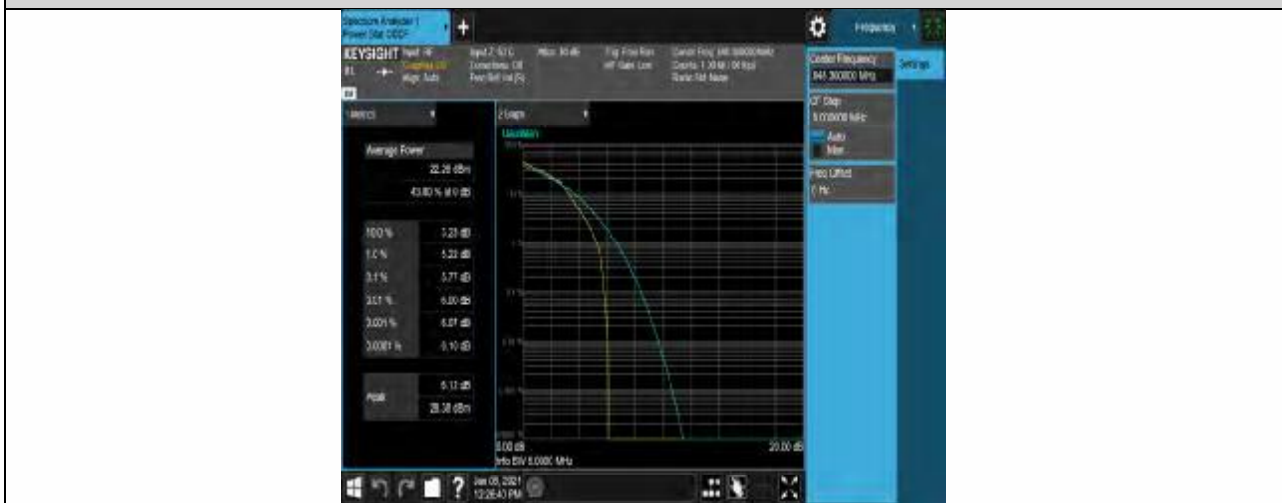

Band5-1.4MHz-16QAM-20407-6RB#0

Band5-1.4MHz-16QAM-20525-1RB#0

Band5-1.4MHz-16QAM-20525-6RB#0

Band5-1.4MHz-16QAM-20643-1RB#0

Band5-1.4MHz-16QAM-20643-6RB#0

Band5-3MHz-QPSK-20415-1RB#0

Band5-3MHz-QPSK-20415-15RB#0