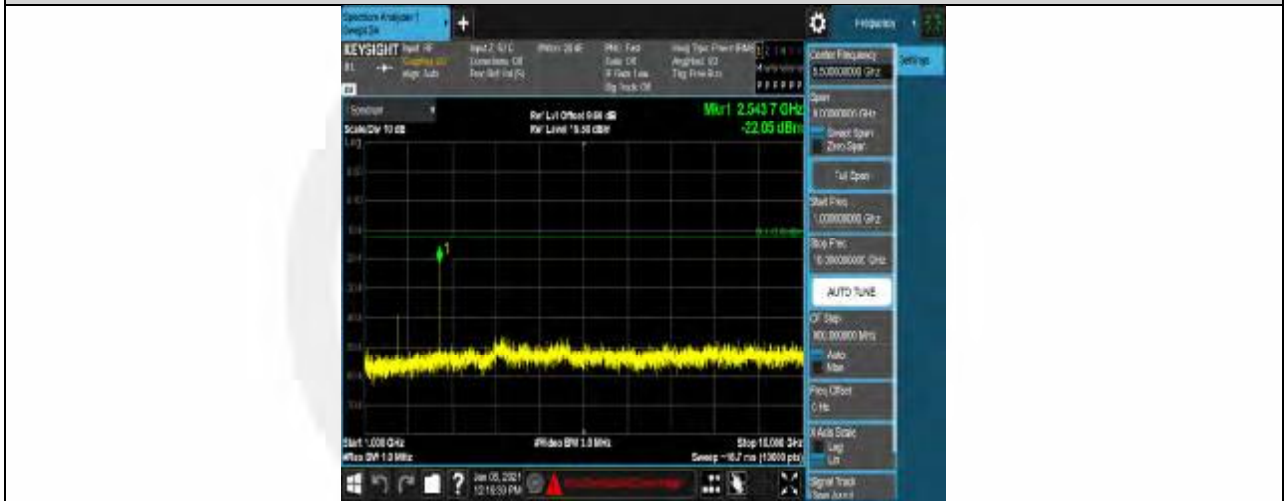

Band5-1.4MHz-16QAM-20643-1RB#0-Range2:1000~10000MHz