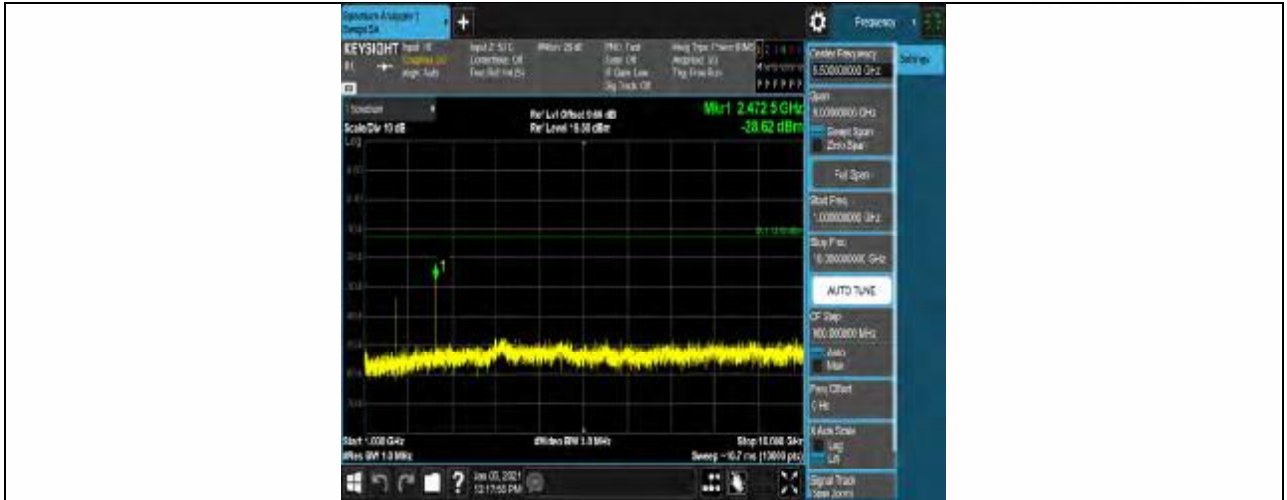

Band5-1.4MHz-16QAM-20407-1RB#0-Range2:1000~10000MHz