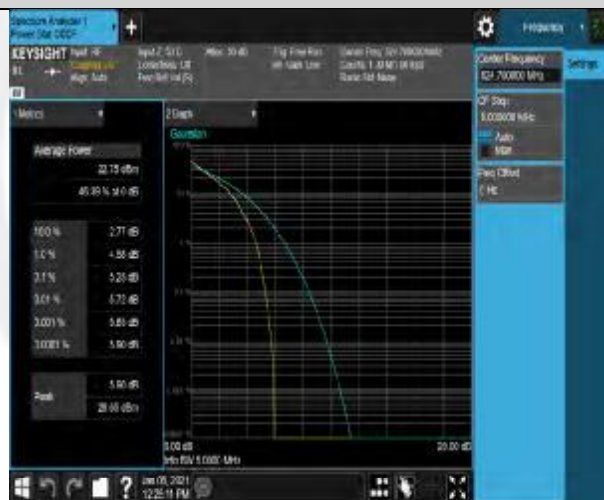

Band5-1.4MHz-QPSK-20407-6RB#0