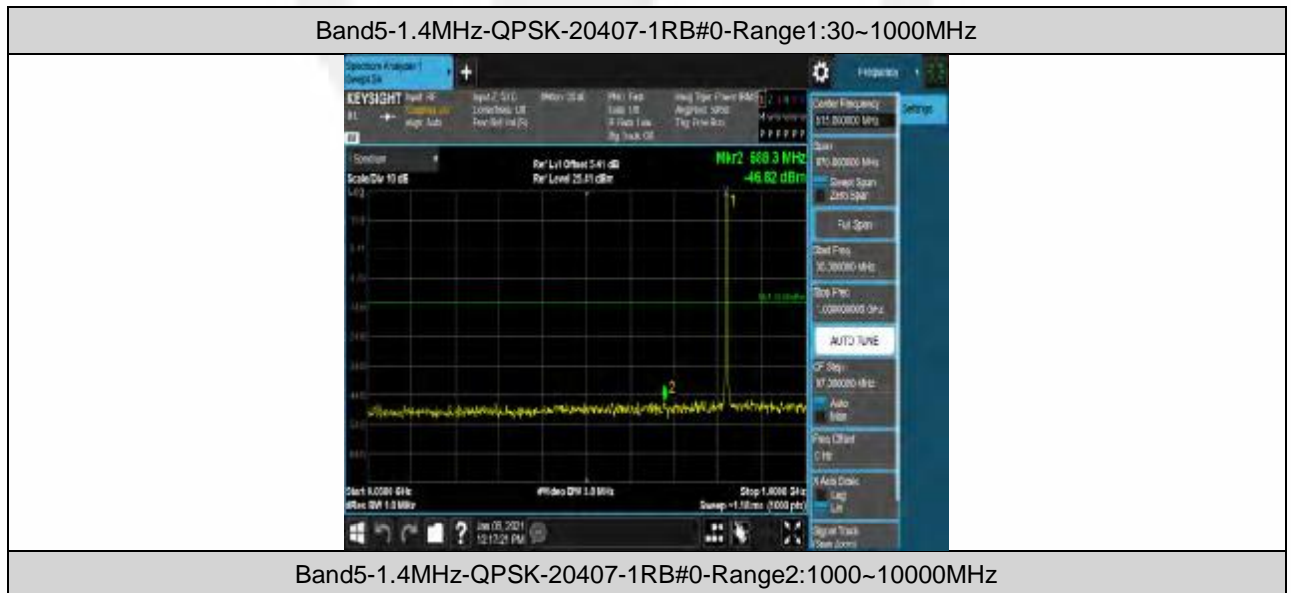

Band5	5MHz	16QAM	20425	1RB#0	Range2:1000~10000MHz	-22.17	PASS
Band5	5MHz	16QAM	20525	1RB#0	Range1:30~1000MHz	-46.62	PASS
Band5	5MHz	16QAM	20525	1RB#0	Range2:1000~10000MHz	-35.5	PASS
Band5	5MHz	16QAM	20625	1RB#0	Range1:30~1000MHz	-46.98	PASS
Band5	5MHz	16QAM	20625	1RB#0	Range2:1000~10000MHz	-28.07	PASS
Band5	10MHz	QPSK	20450	1RB#0	Range1:30~1000MHz	-46.03	PASS
Band5	10MHz	QPSK	20450	1RB#0	Range2:1000~10000MHz	-25.42	PASS
Band5	10MHz	QPSK	20525	1RB#0	Range1:30~1000MHz	-46.18	PASS
Band5	10MHz	QPSK	20525	1RB#0	Range2:1000~10000MHz	-24.67	PASS
Band5	10MHz	QPSK	20600	1RB#0	Range1:30~1000MHz	-46.35	PASS
Band5	10MHz	QPSK	20600	1RB#0	Range2:1000~10000MHz	-24.52	PASS
Band5	10MHz	16QAM	20450	1RB#0	Range1:30~1000MHz	-46.14	PASS
Band5	10MHz	16QAM	20450	1RB#0	Range2:1000~10000MHz	-34.85	PASS
Band5	10MHz	16QAM	20525	1RB#0	Range1:30~1000MHz	-46.06	PASS
Band5	10MHz	16QAM	20525	1RB#0	Range2:1000~10000MHz	-33.15	PASS
Band5	10MHz	16QAM	20600	1RB#0	Range1:30~1000MHz	-46.09	PASS
Band5	10MHz	16QAM	20600	1RB#0	Range2:1000~10000MHz	-34.46	PASS

Test Graphs