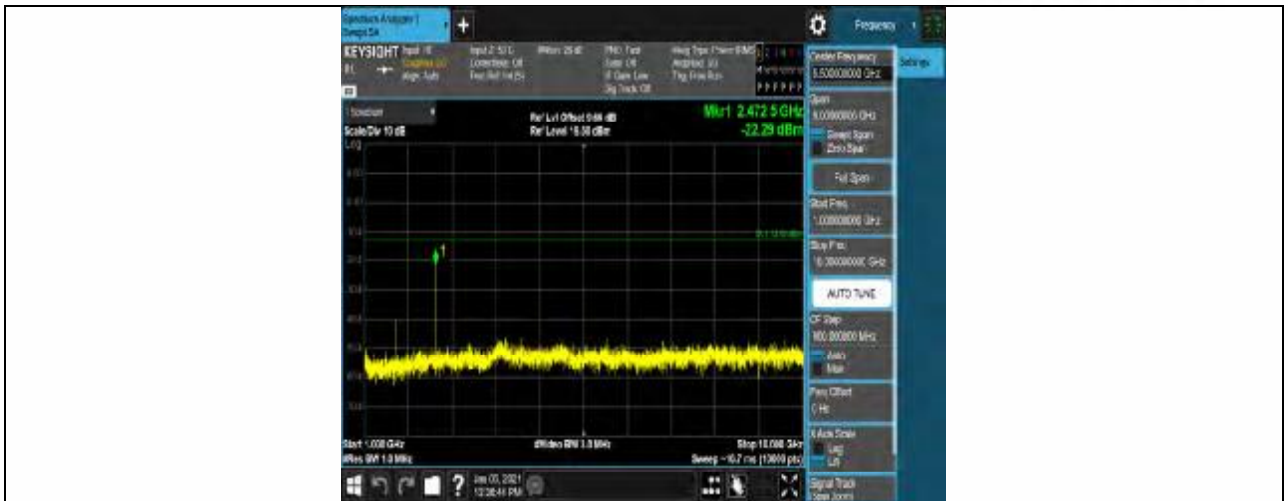

Band5-3MHz-QPSK-20415-1RB#0-Range2:1000~10000MHz