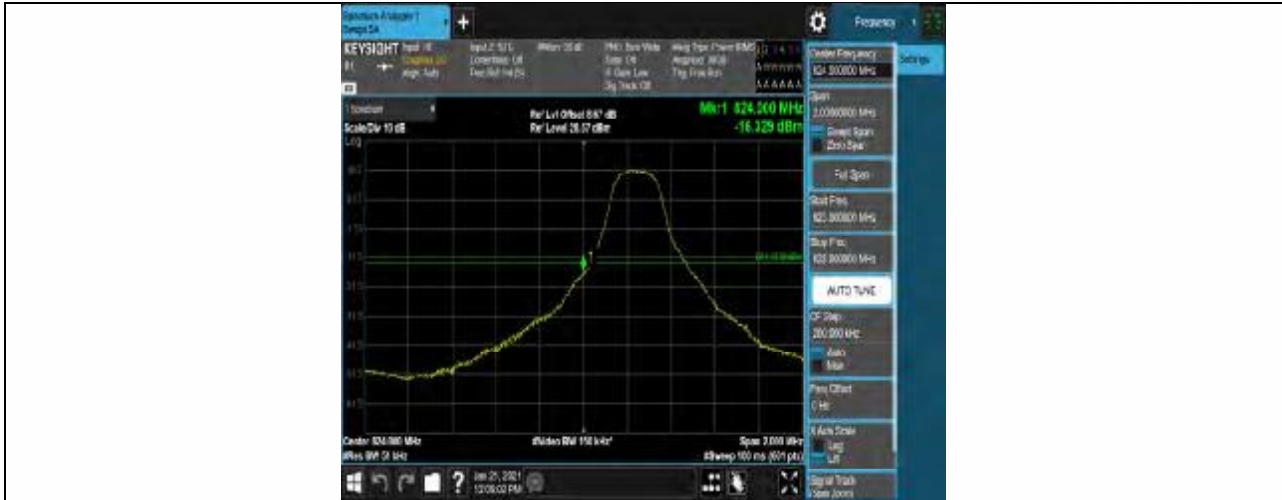

Band5-1.4MHz-16QAM-20407-1RB#5

Band5-1.4MHz-16QAM-20407-6RB#0

Band5-1.4MHz-16QAM-20643-1RB#0

Band5-1.4MHz-16QAM-20643-1RB#5

Band5-1.4MHz-16QAM-20643-6RB#0

Band5-3MHz-QPSK-20415-1RB#0

Band5-3MHz-QPSK-20415-1RB#14