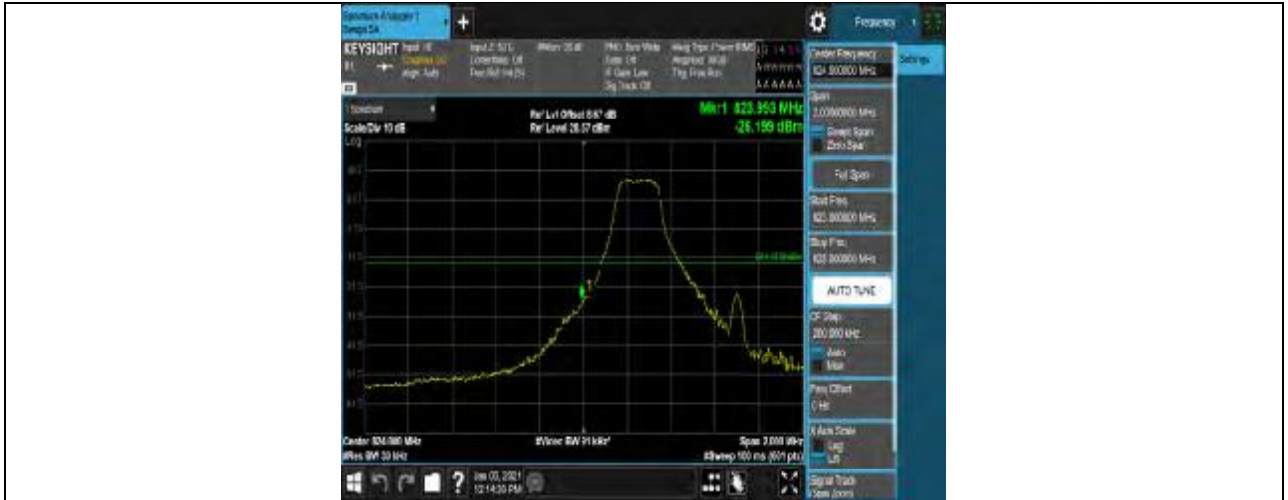

Test Graphs

Band5-1.4MHz-QPSK-20407-1RB#0

Band5-1.4MHz-QPSK-20407-1RB#5

Band5-1.4MHz-QPSK-20407-6RB#0

Band5-1.4MHz-QPSK-20643-1RB#0

Band5-1.4MHz-QPSK-20643-1RB#5

Band5-1.4MHz-QPSK-20643-6RB#0

Band5-1.4MHz-16QAM-20407-1RB#0