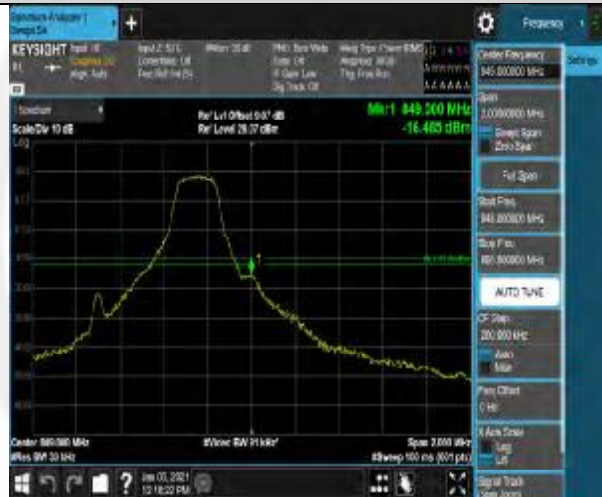

Test Graphs

Band5-1.4MHz-QPSK-20407-1RB#0

Band5-1.4MHz-QPSK-20407-1RB#5

Band5-1.4MHz-QPSK-20407-6RB#0

Band5-1.4MHz-QPSK-20643-1RB#0

Band5-1.4MHz-QPSK-20643-1RB#5

Band5-1.4MHz-QPSK-20643-6RB#0

Band5-1.4MHz-16QAM-20407-1RB#0