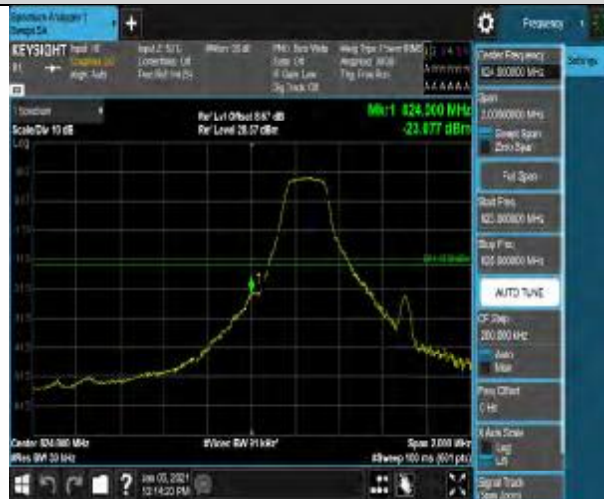

Test Graphs

Band5-1.4MHz-QPSK-20407-1RB#0