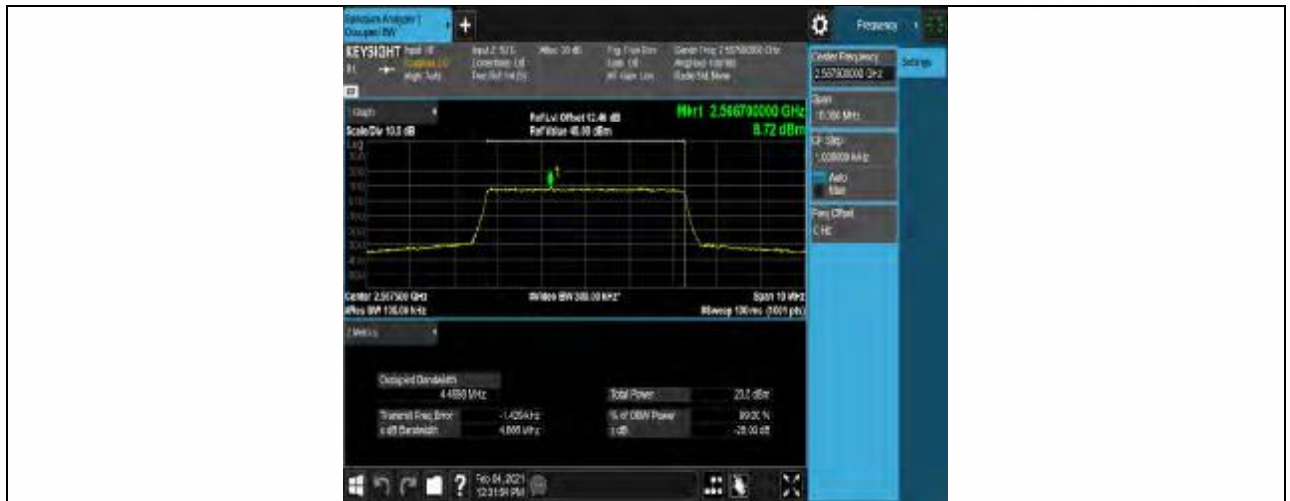

Test Graphs

Band7-5MHz-64QAM-20775-25RB#0-4.5112

Band7-5MHz-64QAM-21100-25RB#0-4.5067

Band7-5MHz-64QAM-21425-25RB#0-4.4998

Band7-10MHz-64QAM-20800-50RB#0-8.9659

Band7-10MHz-64QAM-21100-50RB#0-8.9684

Band7-10MHz-64QAM-21400-50RB#0-8.9779