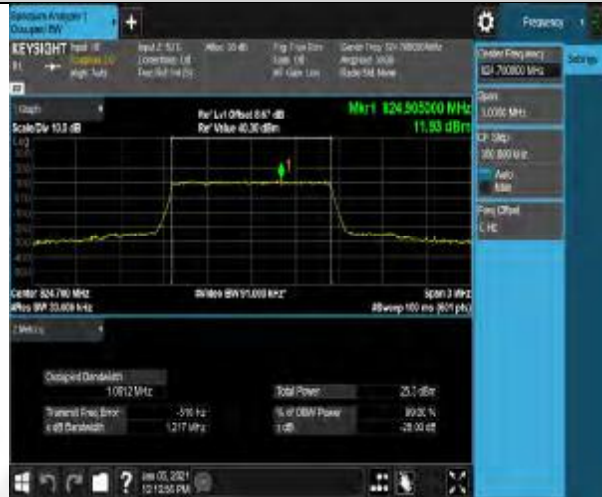

Test Graphs

Band5-1.4MHz-QPSK-20407-6RB#0-1.0912