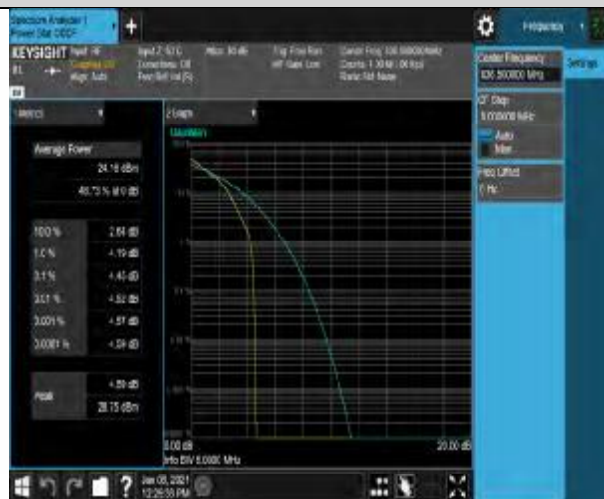

Test Graphs

Band5-1.4MHz-QPSK-20407-1RB#0

Band5-1.4MHz-QPSK-20407-6RB#0

Band5-1.4MHz-QPSK-20525-1RB#0

Band5-1.4MHz-QPSK-20525-6RB#0

Band5-1.4MHz-QPSK-20643-1RB#0

Band5-1.4MHz-QPSK-20643-6RB#0

Band5-1.4MHz-16QAM-20407-1RB#0