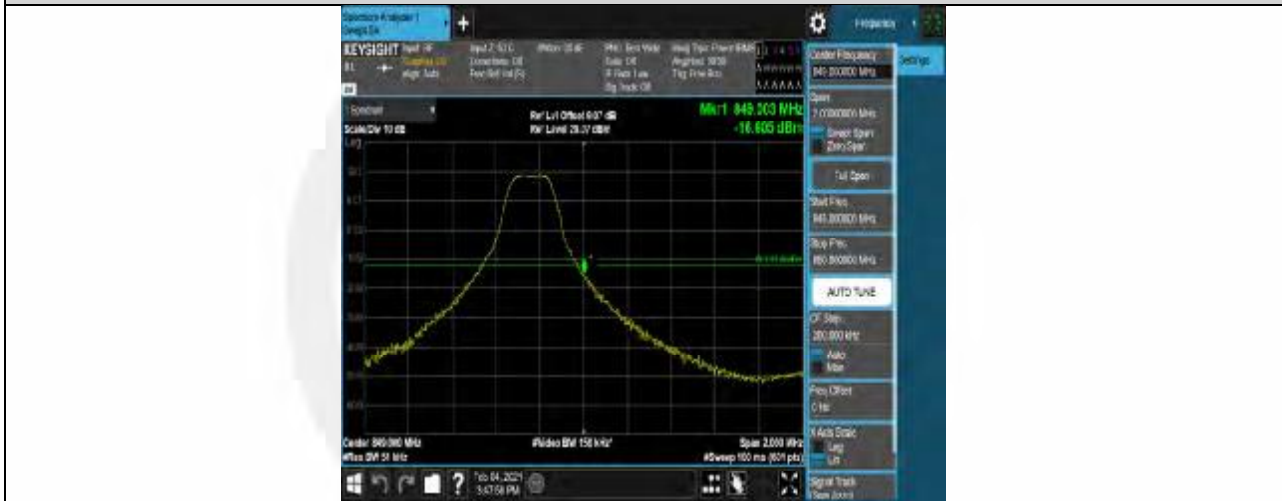

Band5-3MHz-64QAM-20635-1RB#14