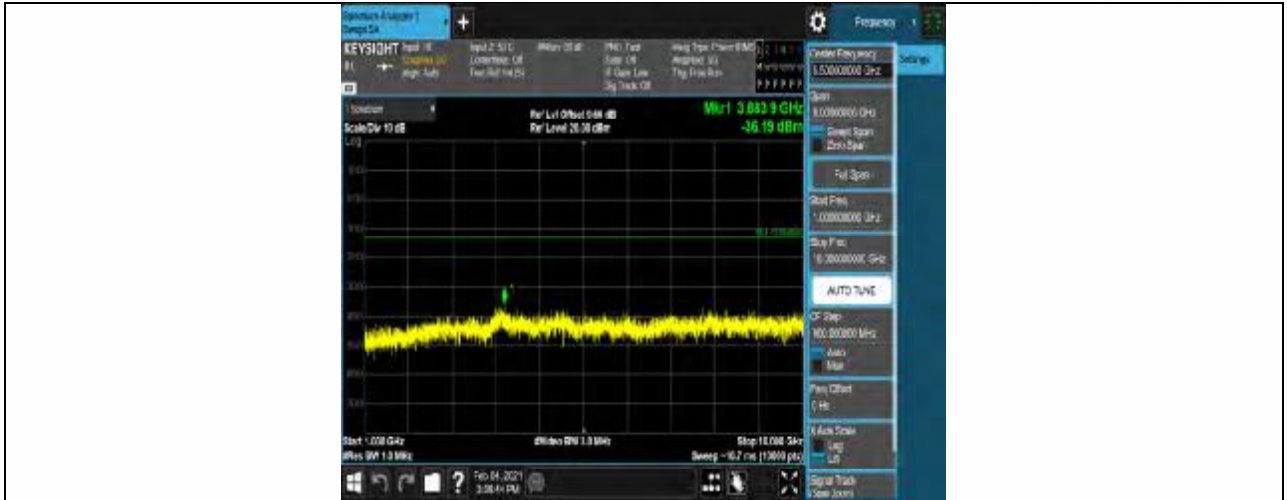

Test Graphs

Band5-1.4MHz-64QAM-20407-1RB#0-Range1:30~1000MHz

Band5-1.4MHz-64QAM-20407-1RB#0-Range2:1000~10000MHz

Band5-1.4MHz-64QAM-20525-1RB#0-Range1:30~1000MHz

Band5-1.4MHz-64QAM-20525-1RB#0-Range2:1000~10000MHz