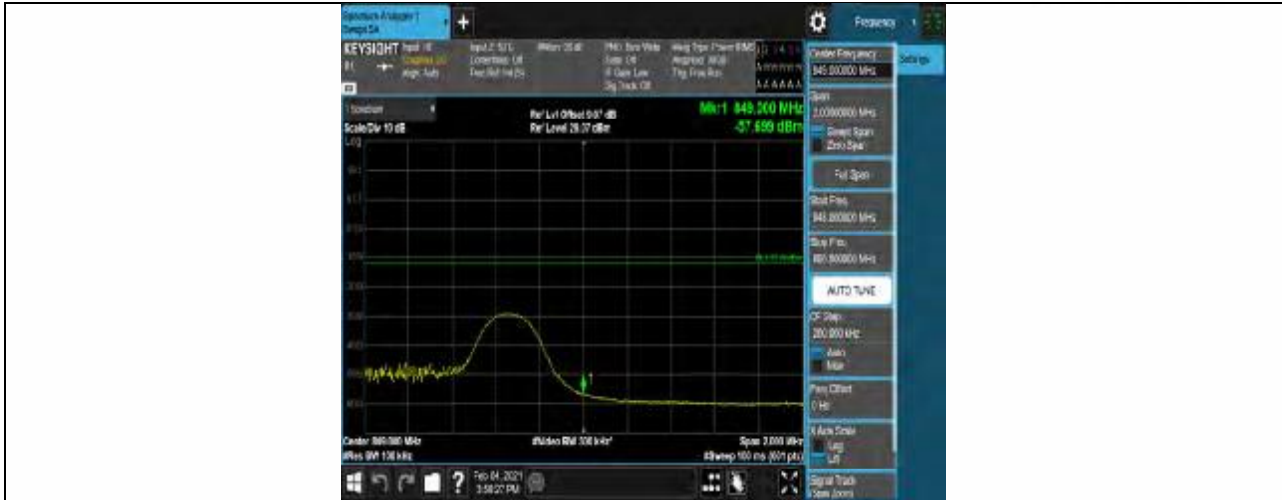

Band5-5MHz-64QAM-20625-1RB#0