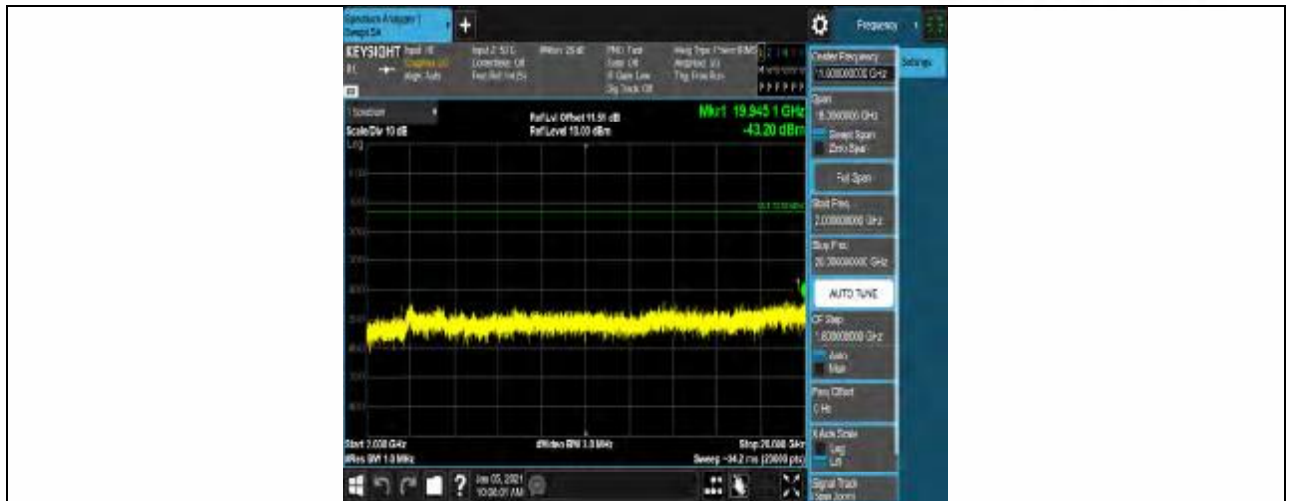

Band4-15MHz-16QAM-20025-1RB#0-Range3:2000~20000MHz

Band4-15MHz-16QAM-20175-1RB#0-Range1:30~1000MHz

Band4-15MHz-16QAM-20175-1RB#0-Range2:1000~2000MHz

Band4-15MHz-16QAM-20175-1RB#0-Range3:2000~20000MHz

Band4-15MHz-16QAM-20325-1RB#0-Range1:30~1000MHz