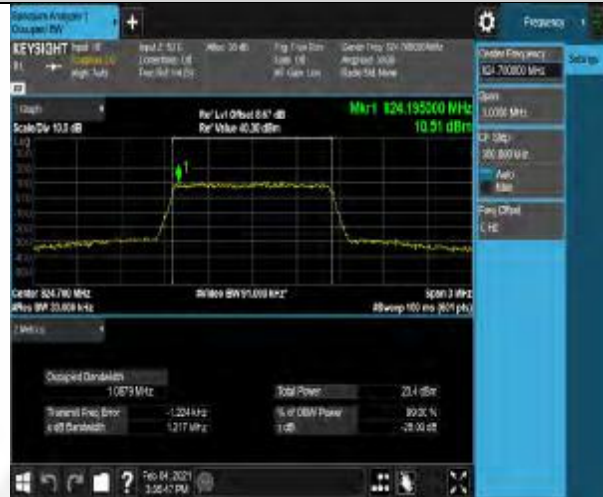

Test Graphs

Band5-1.4MHz-64QAM-20407-6RB#0-1.0879