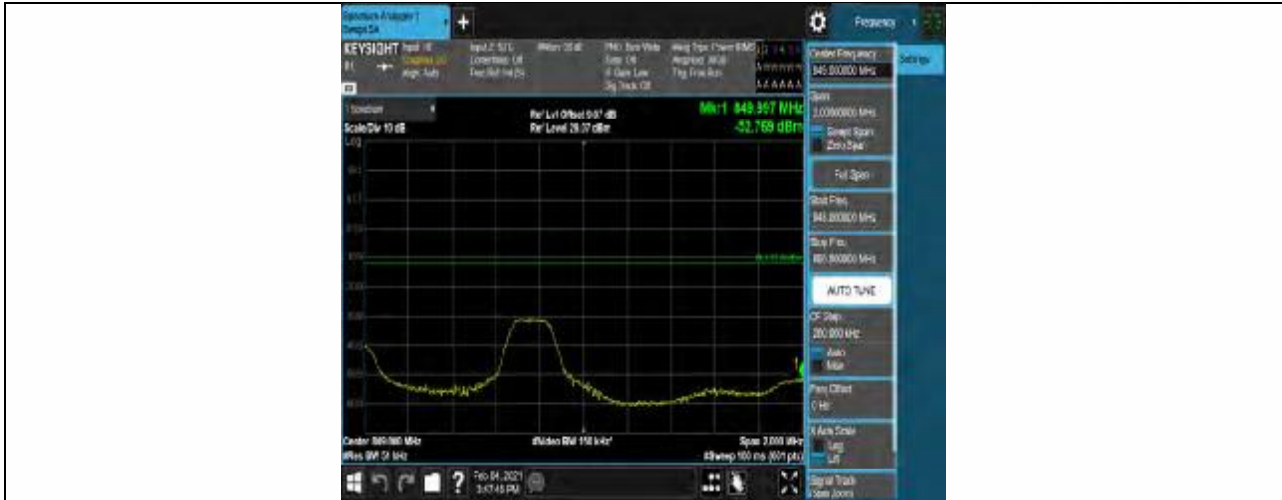

Band5-3MHz-64QAM-20635-1RB#0