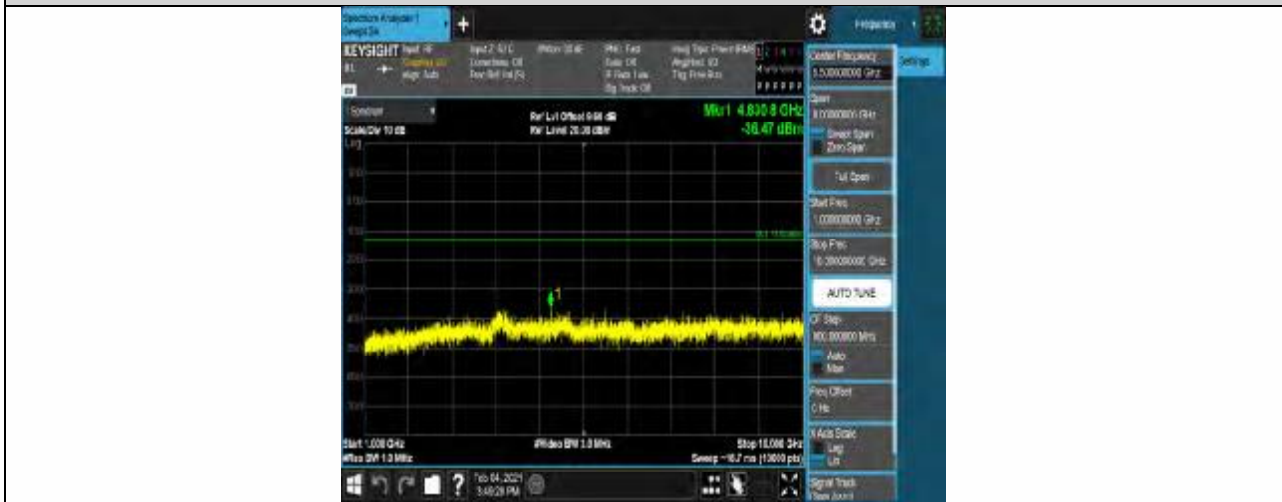

Band5-5MHz-64QAM-20425-1RB#0-Range1:30~1000MHz