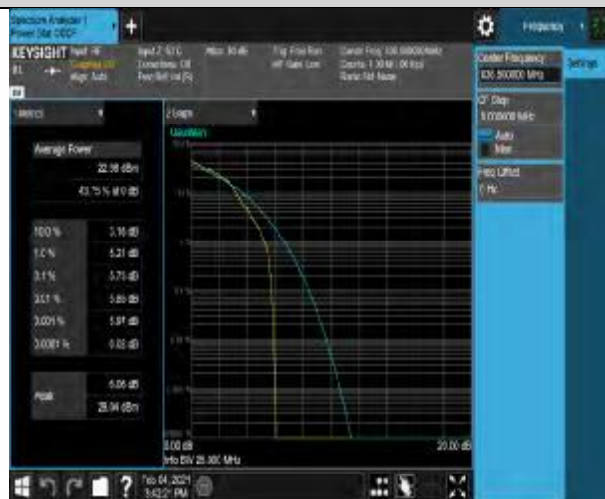

Test Graphs

Band5-1.4MHz-64QAM-20407-1RB#0

Band5-1.4MHz-64QAM-20407-6RB#0

Band5-1.4MHz-64QAM-20525-1RB#0

Band5-1.4MHz-64QAM-20525-6RB#0

Band5-1.4MHz-64QAM-20643-1RB#0

Band5-1.4MHz-64QAM-20643-6RB#0

Band5-3MHz-64QAM-20415-1RB#0