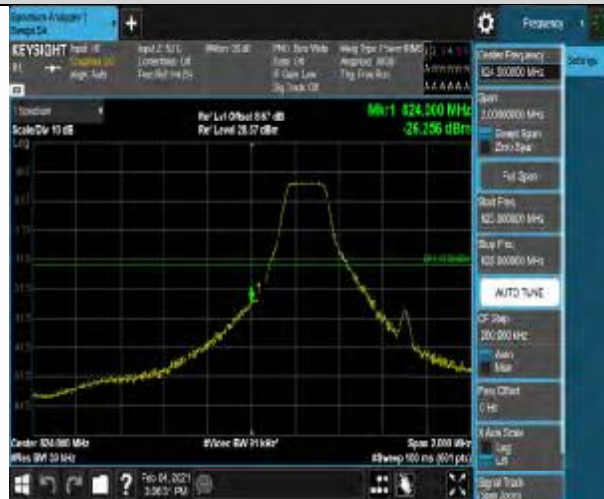

Test Graphs

Band5-1.4MHz-64QAM-20407-1RB#0