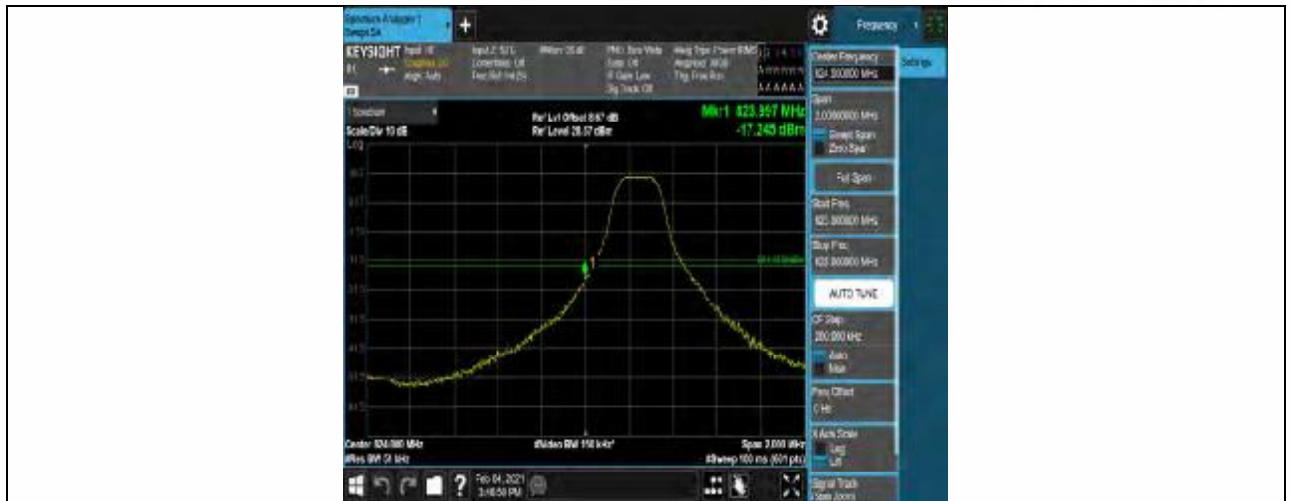

Test Graphs

Band5-1.4MHz-64QAM-20407-1RB#0

Band5-1.4MHz-64QAM-20407-1RB#5

Band5-1.4MHz-64QAM-20407-6RB#0

Band5-1.4MHz-64QAM-20643-1RB#0

Band5-1.4MHz-64QAM-20643-1RB#5

Band5-1.4MHz-64QAM-20643-6RB#0

Band5-3MHz-64QAM-20415-1RB#0