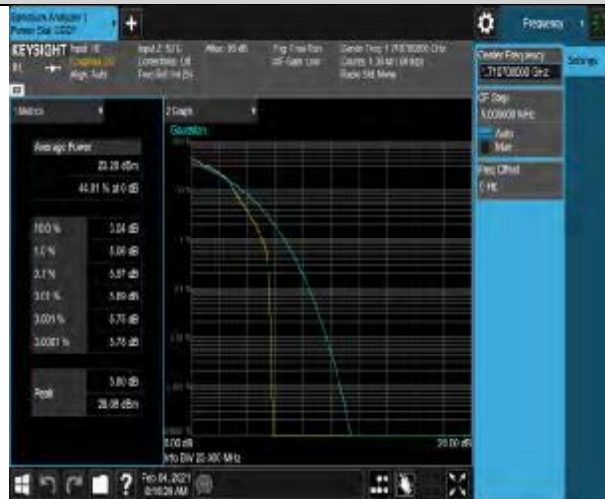

Test Graphs

Band4-1.4MHz-64QAM-19957-1RB#0