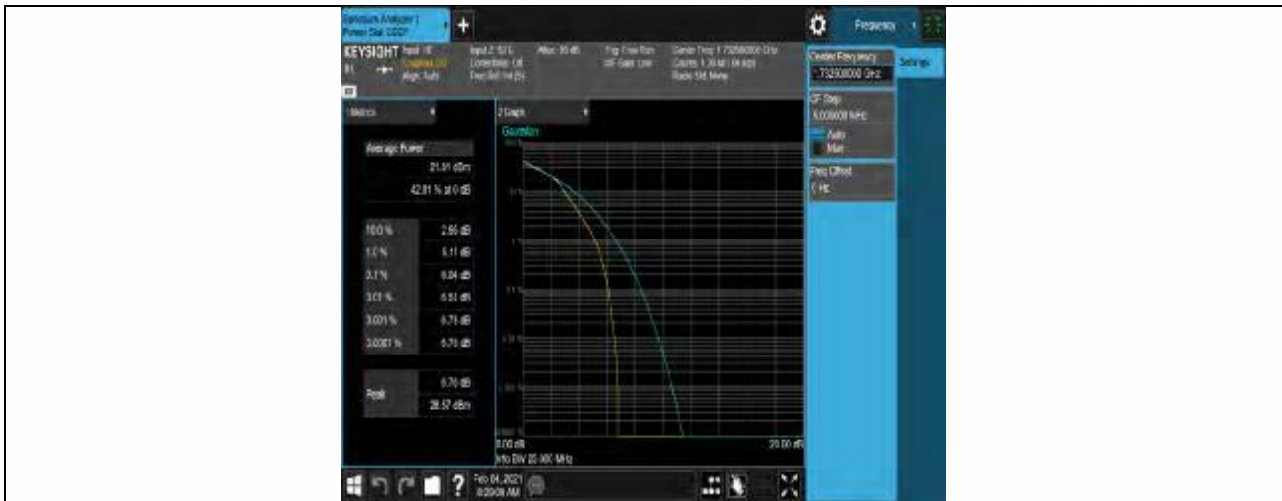

Band4-3MHz-64QAM-20175-15RB#0