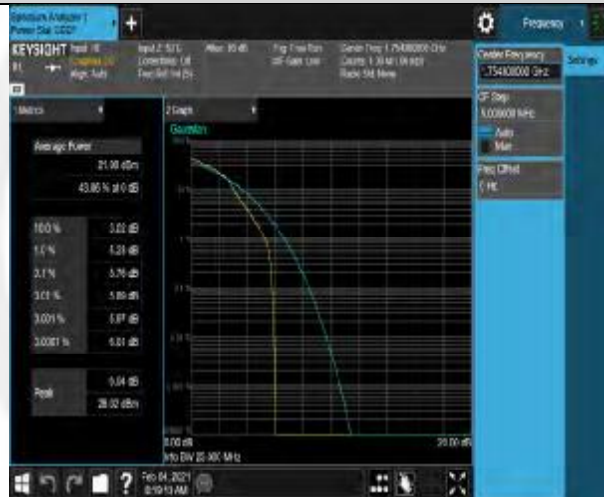

Test Graphs

Band4-1.4MHz-64QAM-19957-1RB#0

Band4-1.4MHz-64QAM-19957-6RB#0

Band4-1.4MHz-64QAM-20175-1RB#0

Band4-1.4MHz-64QAM-20175-6RB#0

Band4-1.4MHz-64QAM-20393-1RB#0

Band4-1.4MHz-64QAM-20393-6RB#0

Band4-3MHz-64QAM-19965-1RB#0