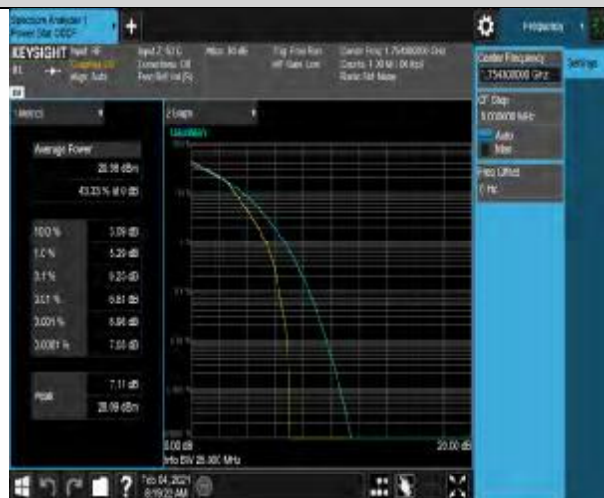

Test Graphs

Band4-1.4MHz-64QAM-19957-1RB#0

Band4-1.4MHz-64QAM-19957-6RB#0

Band4-1.4MHz-64QAM-20175-1RB#0

Band4-1.4MHz-64QAM-20175-6RB#0

Band4-1.4MHz-64QAM-20393-1RB#0

Band4-1.4MHz-64QAM-20393-6RB#0

Band4-3MHz-64QAM-19965-1RB#0