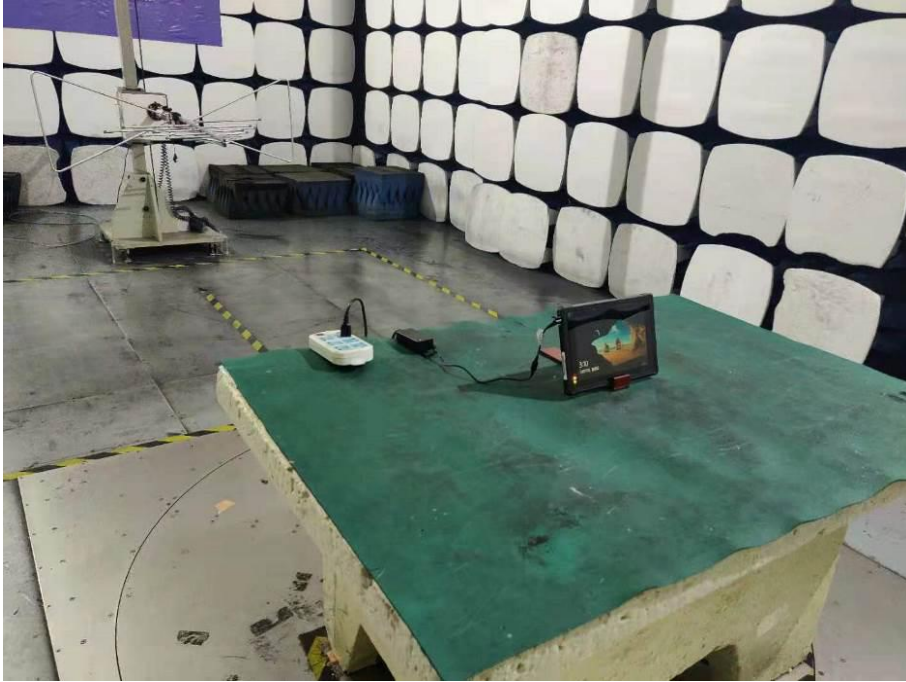

TEST SETUP PHOTOS

1.1. Photos of Radiation Emission Measurement

Spurious Emission Test Setup (30MHz-1GHz)

Spurious Emission Test Setup (Above 1GHz)

1.2. Conducted Emission Test

----- The End -----