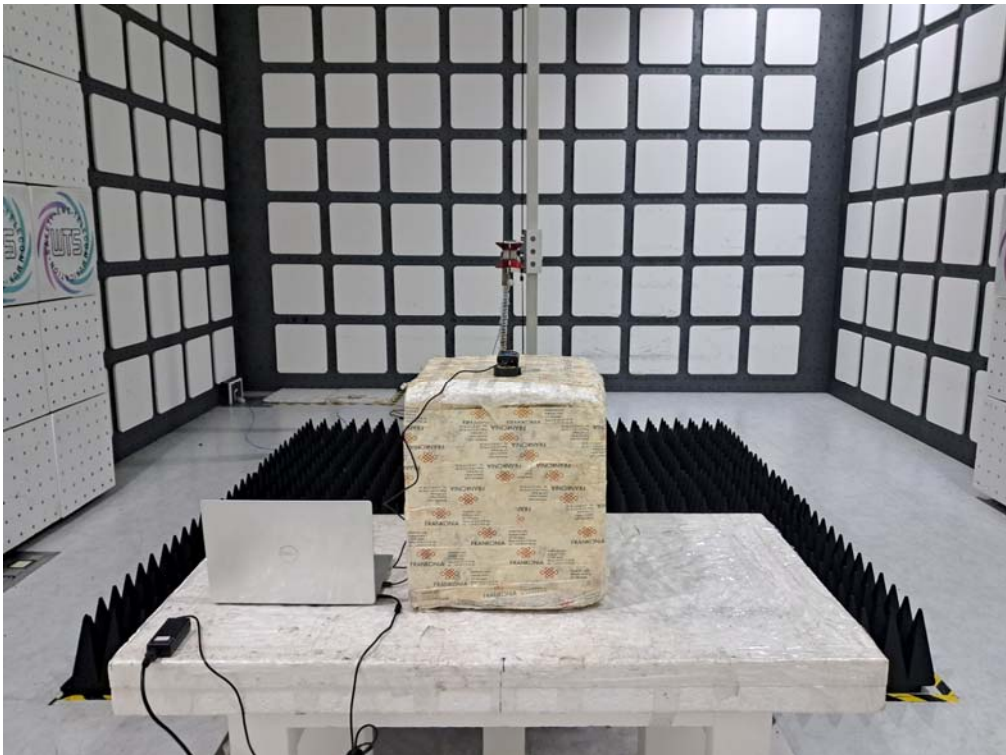

Worldwide Testing Services(Taiwan) Co., Ltd.

Registration number: W6M22206-21924-C-1
FCC ID: HLERP902BU