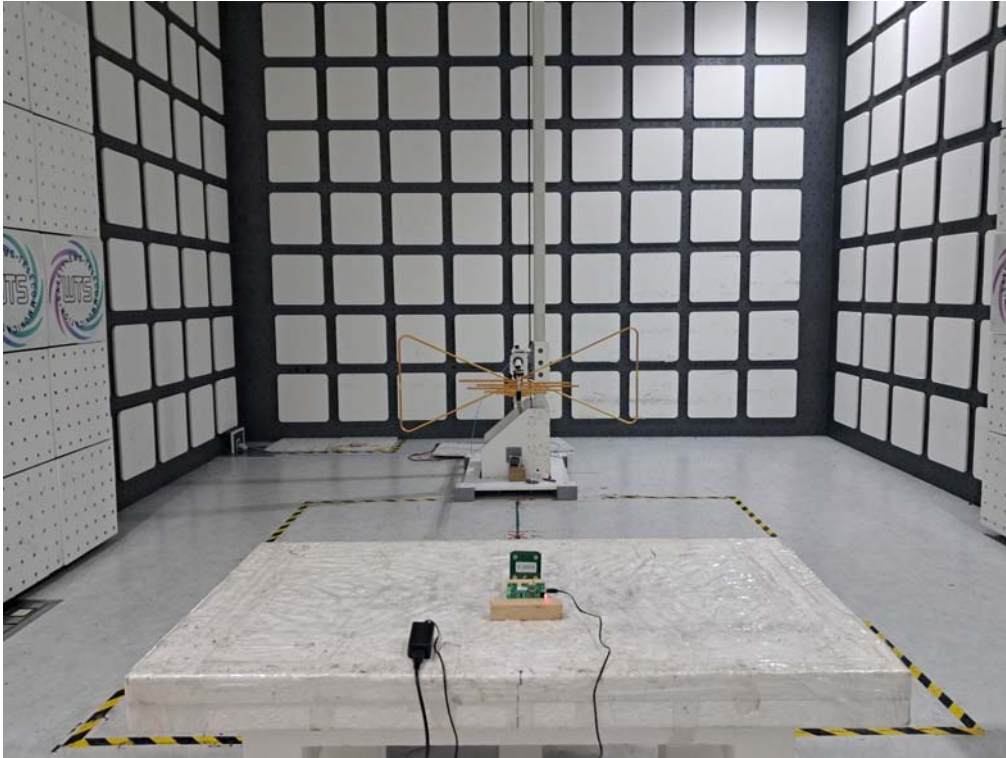

Registration number: W6M22206-21923-C-1

FCC ID: HLERM100U

**Set Up Photo of Radiated Emission**

**Below 1 GHz**

Registration number: W6M22206-21923-C-1  
FCC ID: HLERM100U

Above 1 GHz

Registration number: W6M22206-21923-C-1  
FCC ID: HLERM100U