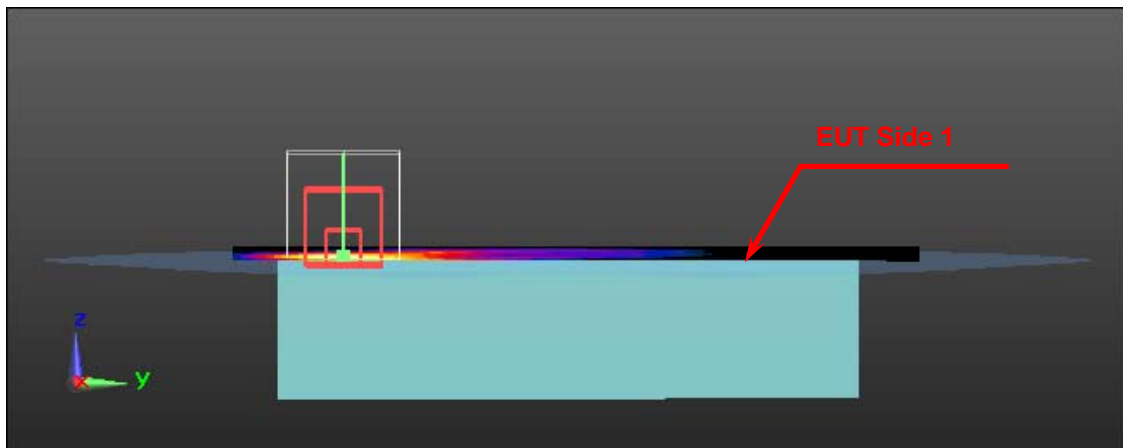

SAR Test Setup Photographs

EUT Side Definition	
Mode	Side
1	Side 1
2	Side 2
3	Side 3
4	Side 4
5	Side 5
6	Side 6

Phantom Position : Flat	EUT side : 1
Spacing to phantom : 0 mm	Accessory : N/A

Phantom Position : Flat	EUT side : Side 2
Spacing to phantom : 0 mm	Accessory : N/A

Phantom Position : Flat	EUT side : Side 4
Spacing to phantom : 0 mm	Accessory : N/A

Phantom Position : Flat	EUT side : Side 5
Spacing to phantom : 0 mm	Accessory : N/A

Phantom Position : Flat	EUT side : Side 6
Spacing to phantom : 0 mm	Accessory : N/A