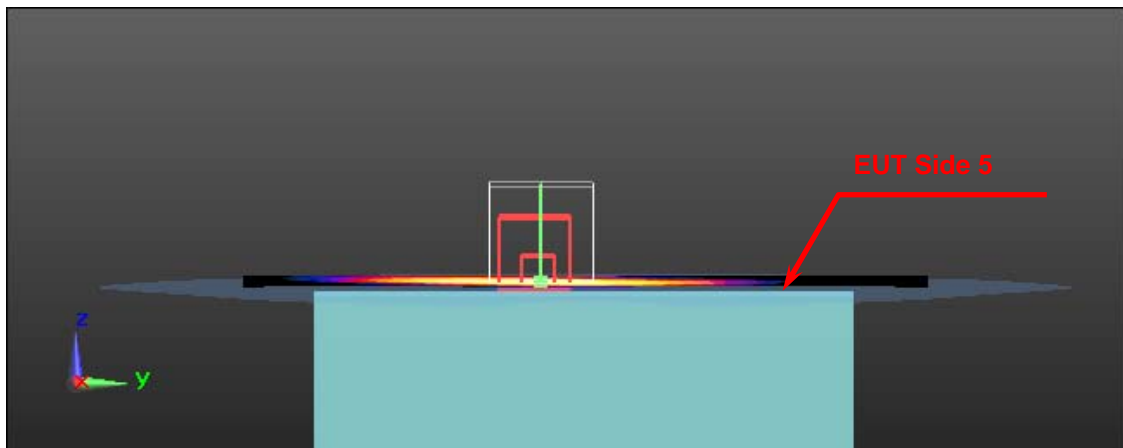

SAR Test Setup Photographs

EUT Side Definition	
Mode	Side
1	Side 1
2	Side 2
3	Side 3
4	Side 4
5	Side 5
6	Side 6

Phantom Position : Flat	EUT side : 1
Spacing to phantom : 0 mm	Accessory : N/A

Phantom Position : Flat	EUT side : Side 2
Spacing to phantom : 0 mm	Accessory : N/A

Phantom Position : Flat	EUT side : Side 4
Spacing to phantom : 0 mm	Accessory : N/A

Phantom Position : Flat	EUT side : Side 5
Spacing to phantom : 0 mm	Accessory : N/A

Phantom Position : Flat	EUT side : Side 6
Spacing to phantom : 0 mm	Accessory : N/A