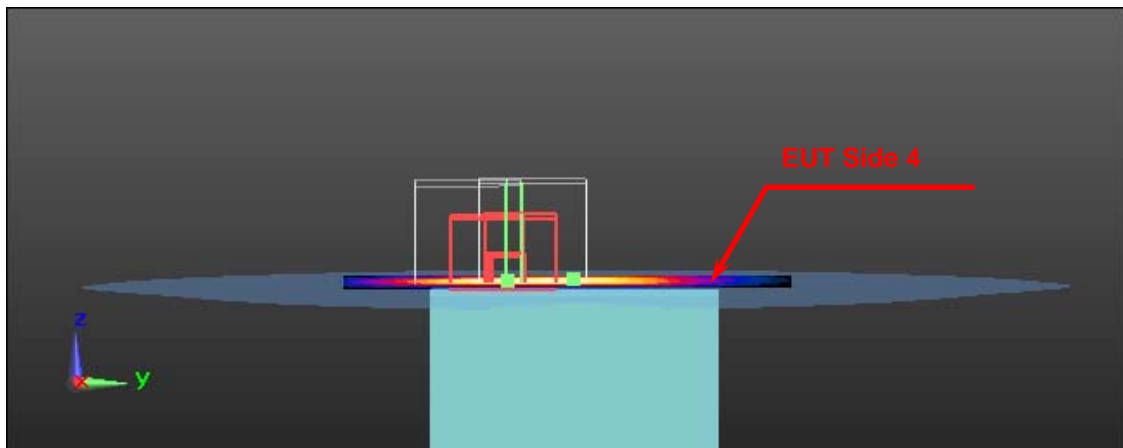

SAR Test Setup Photographs

EUT Side Definition	
Mode	Side
1	Side 1
2	Side 2
3	Side 3
4	Side 4
5	Side 5
6	Side 6

Phantom Position : Flat	EUT side : 1
Spacing to phantom : 0 mm	Accessory : N/A

Phantom Position : Flat	EUT side : Side 2
Spacing to phantom : 0 mm	Accessory : N/A

Phantom Position : Flat	EUT side : Side 4
Spacing to phantom : 0 mm	Accessory : N/A

Phantom Position : Flat	EUT side : Side 5
Spacing to phantom : 0 mm	Accessory : N/A

Phantom Position : Flat	EUT side : Side 6
Spacing to phantom : 0 mm	Accessory : N/A