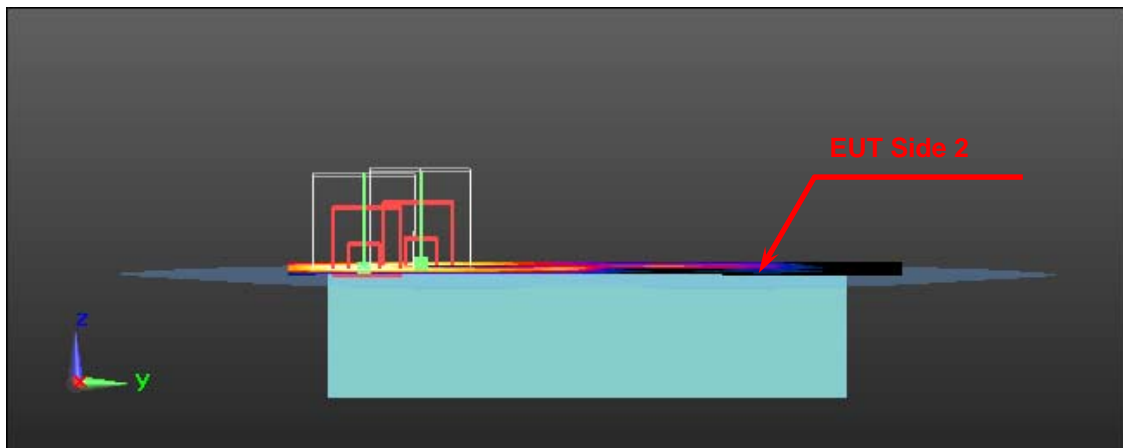

SAR Test Setup Photographs

EUT Side Definition	
Mode	Side
1	Side 1
2	Side 2
3	Side 3
4	Side 4
5	Side 5
6	Side 6

Phantom Position : Flat	EUT side : 1
Spacing to phantom : 0 mm	Accessory : N/A

Phantom Position : Flat	EUT side : Side 2
Spacing to phantom : 0 mm	Accessory : N/A

Phantom Position : Flat	EUT side : Side 4
Spacing to phantom : 0 mm	Accessory : N/A

Phantom Position : Flat	EUT side : Side 5
Spacing to phantom : 0 mm	Accessory : N/A

Phantom Position : Flat	EUT side : Side 6
Spacing to phantom : 0 mm	Accessory : N/A