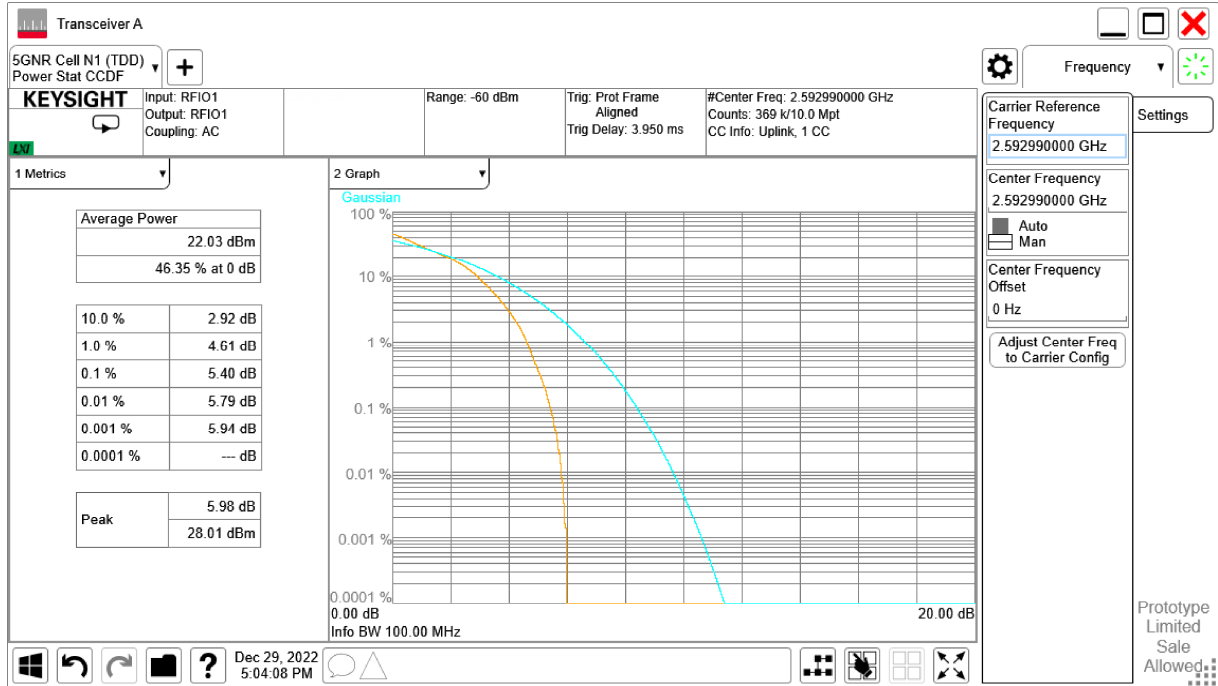

n41, 100MHz Bandwidth, DFT-s-pi/2 BPSK (PAPR)

n41, 100MHz Bandwidth, DFT-s-QPSK (PAPR)

n41, 100MHz Bandwidth, DFT-s-16QAM (PAPR)

n41, 100MHz Bandwidth, DFT-s-64QAM (PAPR)

n41, 100MHz Bandwidth, DFT-s-256QAM (PAPR)