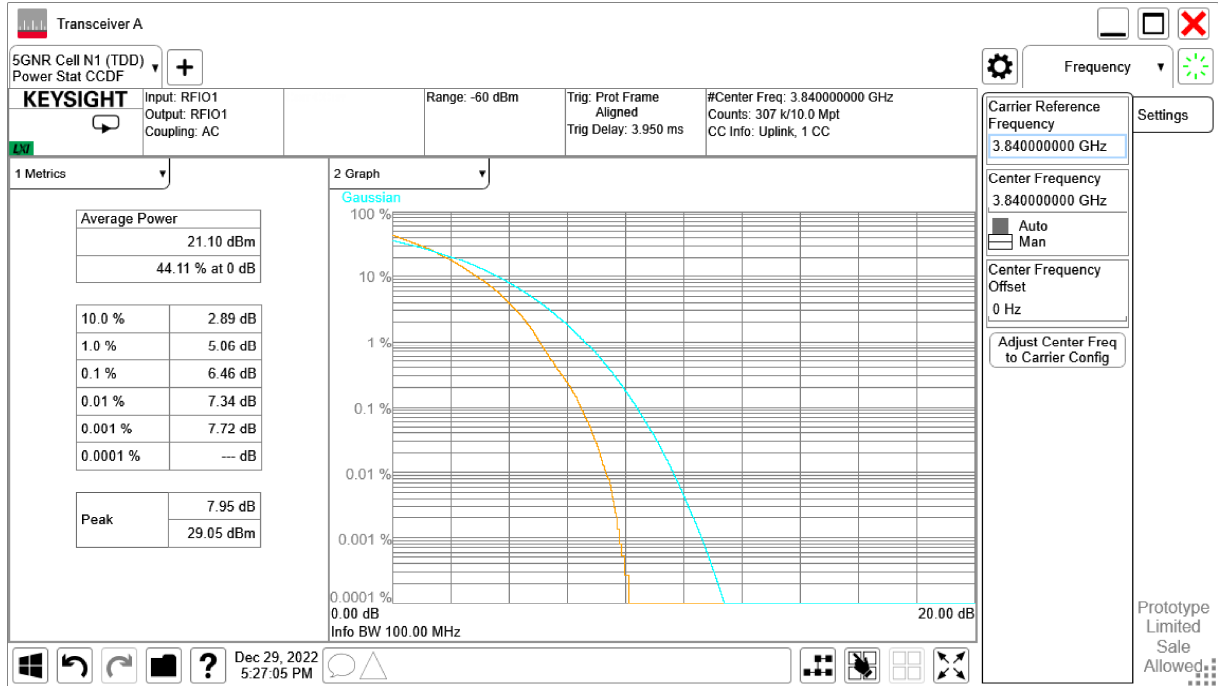

n77H, 100MHz Bandwidth, DFT-s-pi/2 BPSK (PAPR)

n77H, 100MHz Bandwidth, DFT-s-QPSK (PAPR)

n77H, 100MHz Bandwidth, DFT-s-16QAM (PAPR)

n77H, 100MHz Bandwidth, DFT-s-64QAM (PAPR)

n77H, 100MHz Bandwidth, DFT-s-256QAM (PAPR)