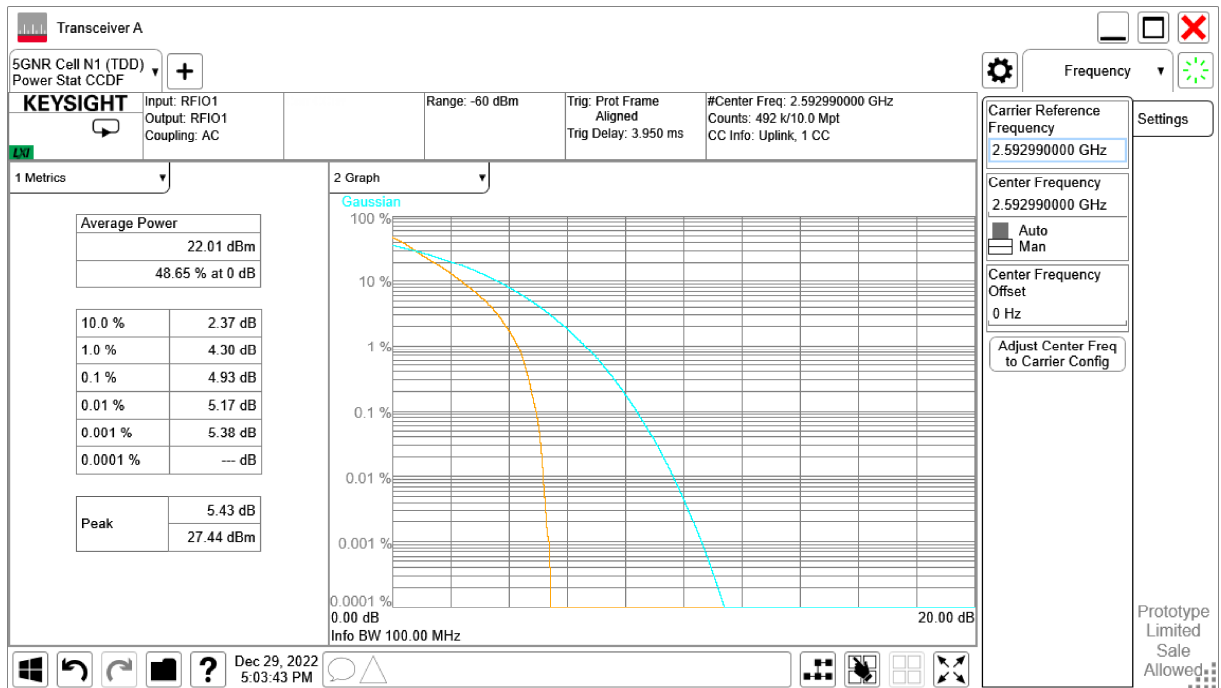

n41, 100MHz Bandwidth, DFT-s-QPSK (PAPR)