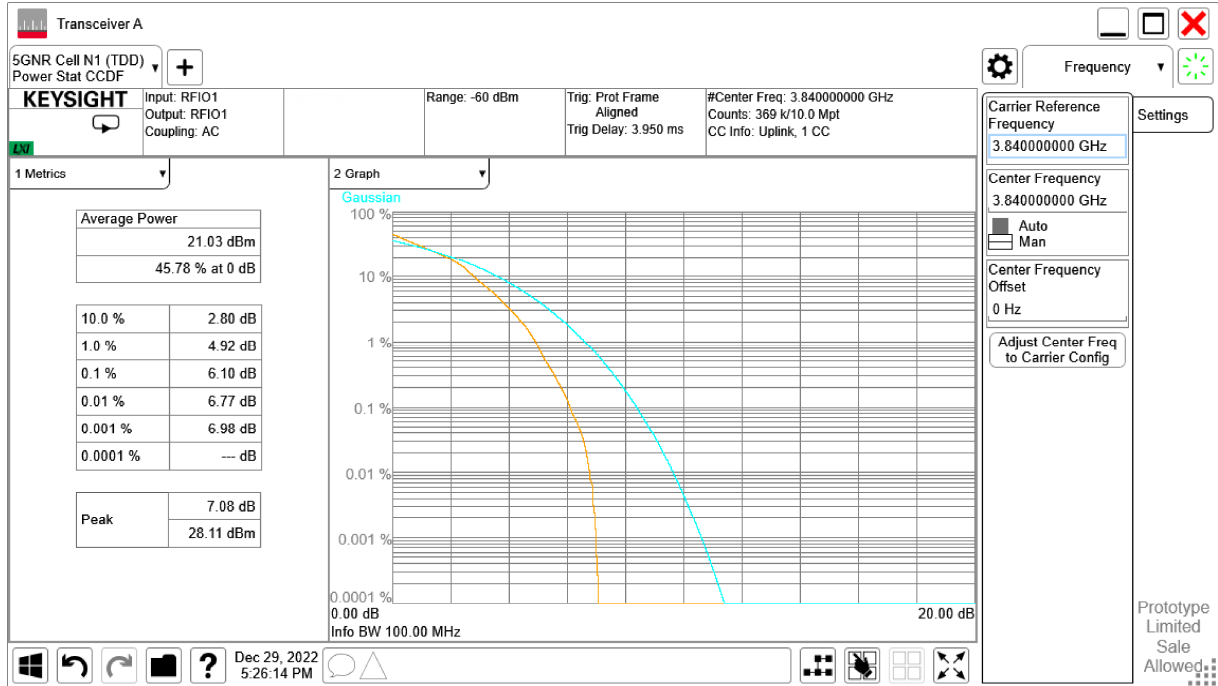

n77H, 100MHz Bandwidth, DFT-s-pi/2 BPSK (PAPR)

n77H, 100MHz Bandwidth, DFT-s-QPSK (PAPR)

n77H, 100MHz Bandwidth, DFT-s-16QAM (PAPR)

n77H, 100MHz Bandwidth, DFT-s-64QAM (PAPR)

n77H, 100MHz Bandwidth, DFT-s-256QAM (PAPR)