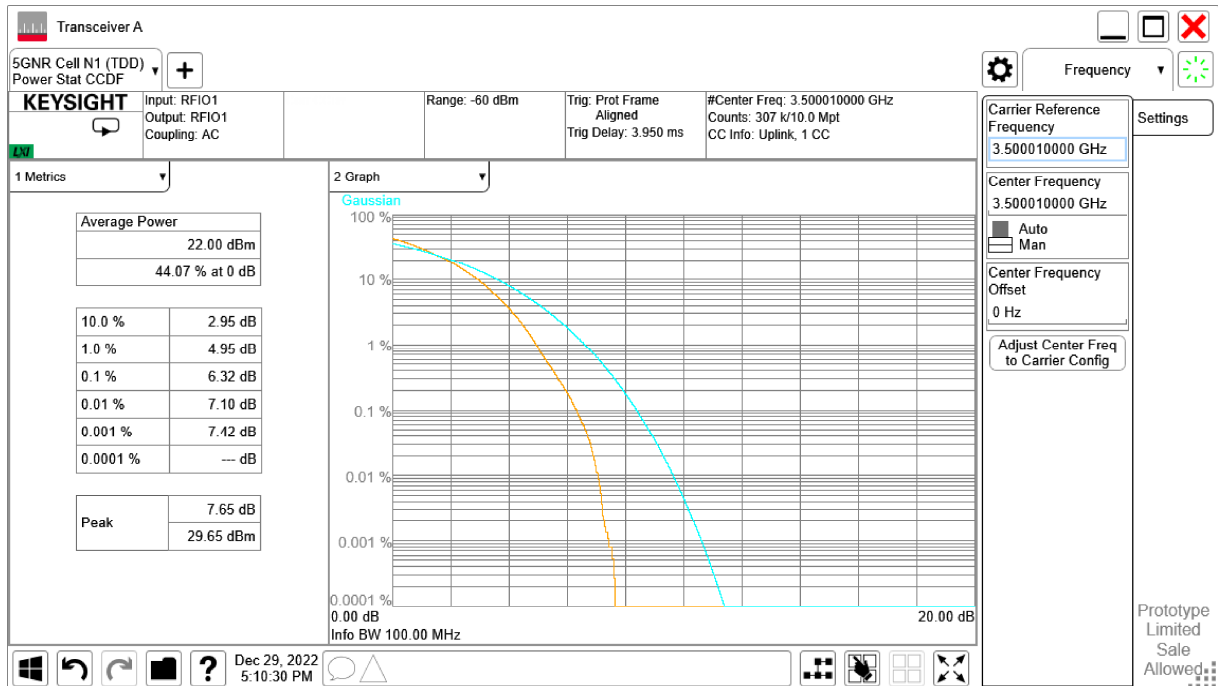

n77L, 100MHz Bandwidth, DFT-s-pi/2 BPSK (PAPR)

n77L, 100MHz Bandwidth, DFT-s-QPSK (PAPR)

n77L, 100MHz Bandwidth, DFT-s-16QAM (PAPR)

n77L, 100MHz Bandwidth, DFT-s-64QAM (PAPR)

n77L, 100MHz Bandwidth, DFT-s-256QAM (PAPR)