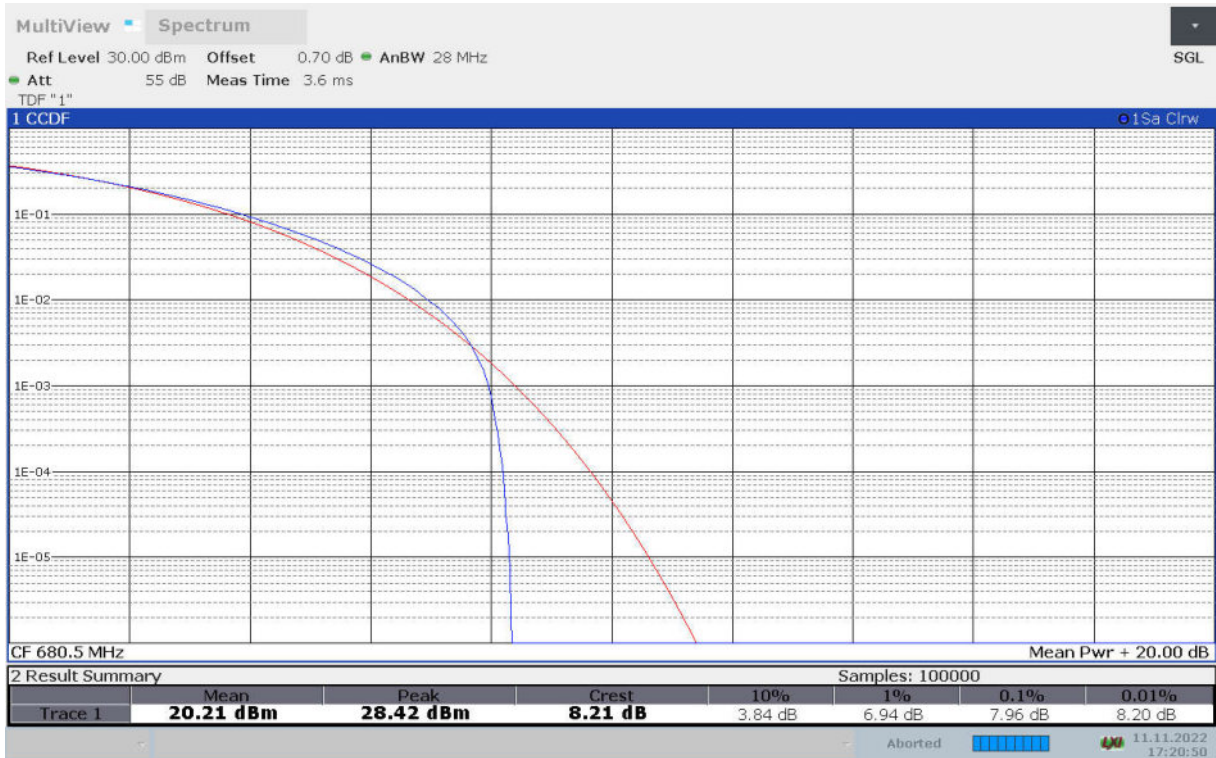

n71, 20MHz Bandwidth, CP-16QAM (PAPR)