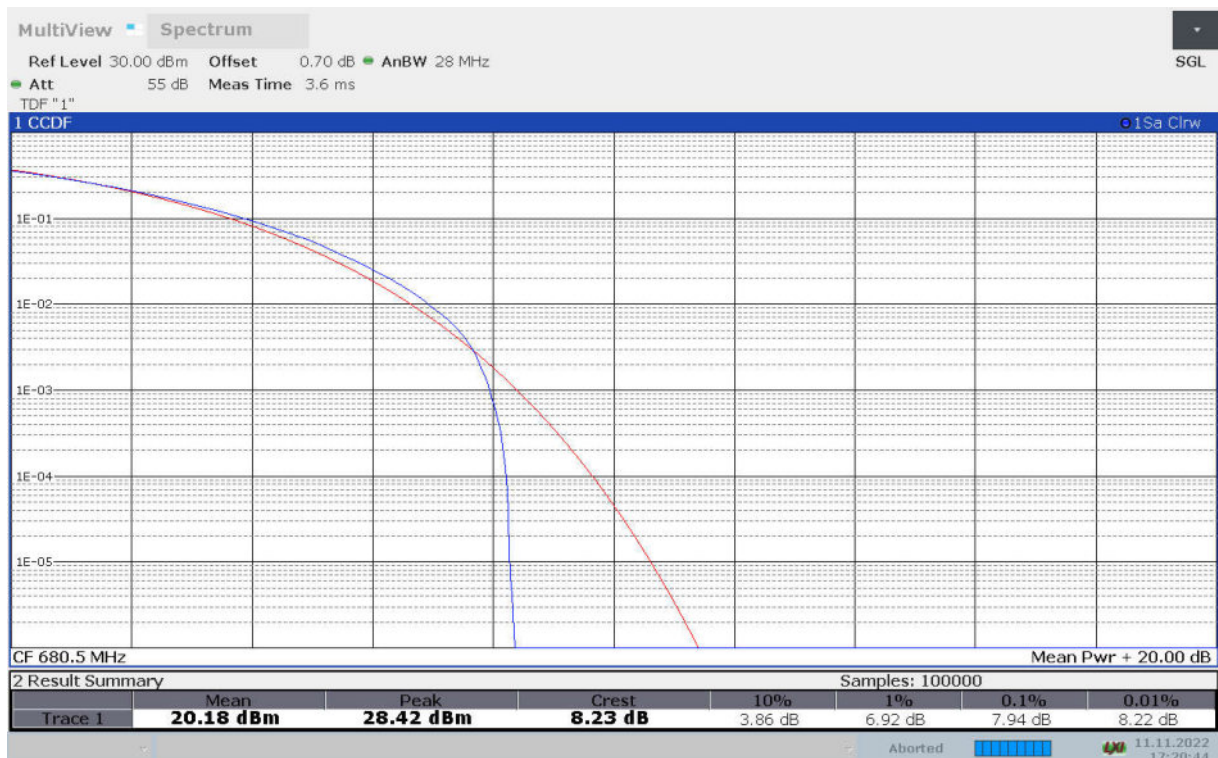

n71, 20MHz Bandwidth, CP-QPSK (PAPR)