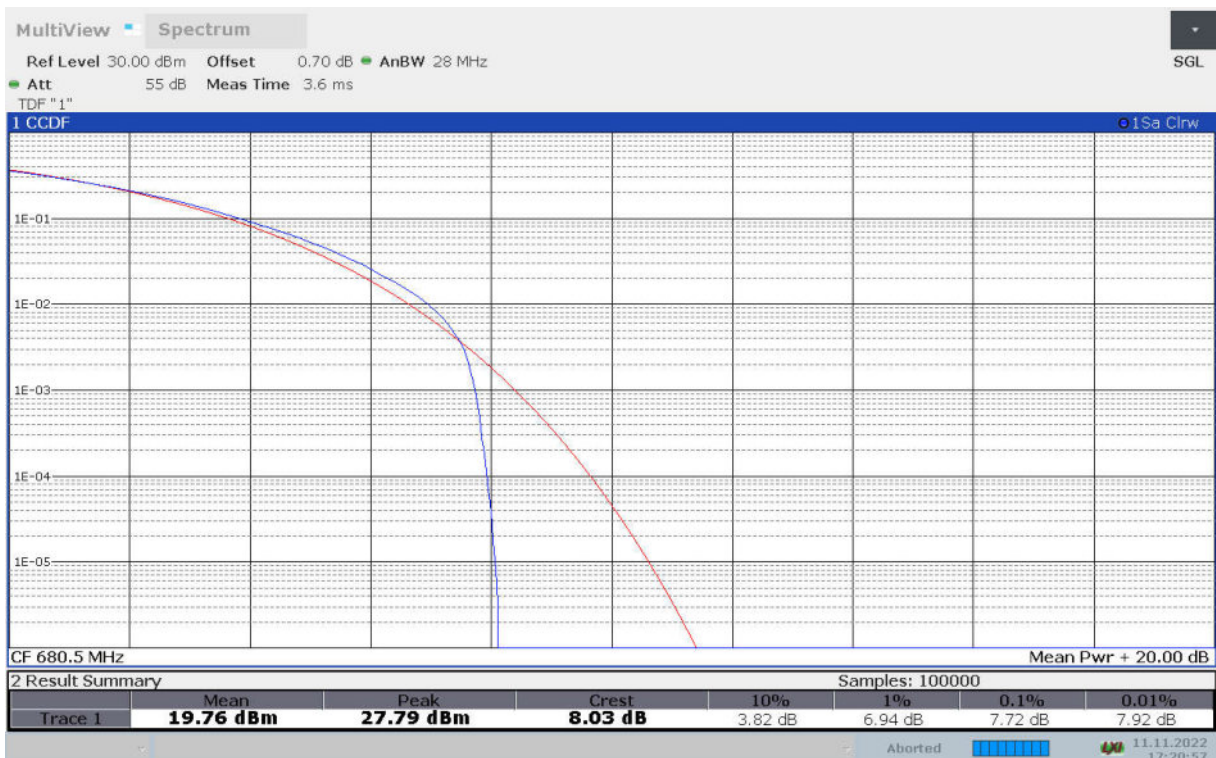

n71, 20MHz Bandwidth, CP-64QAM (PAPR)