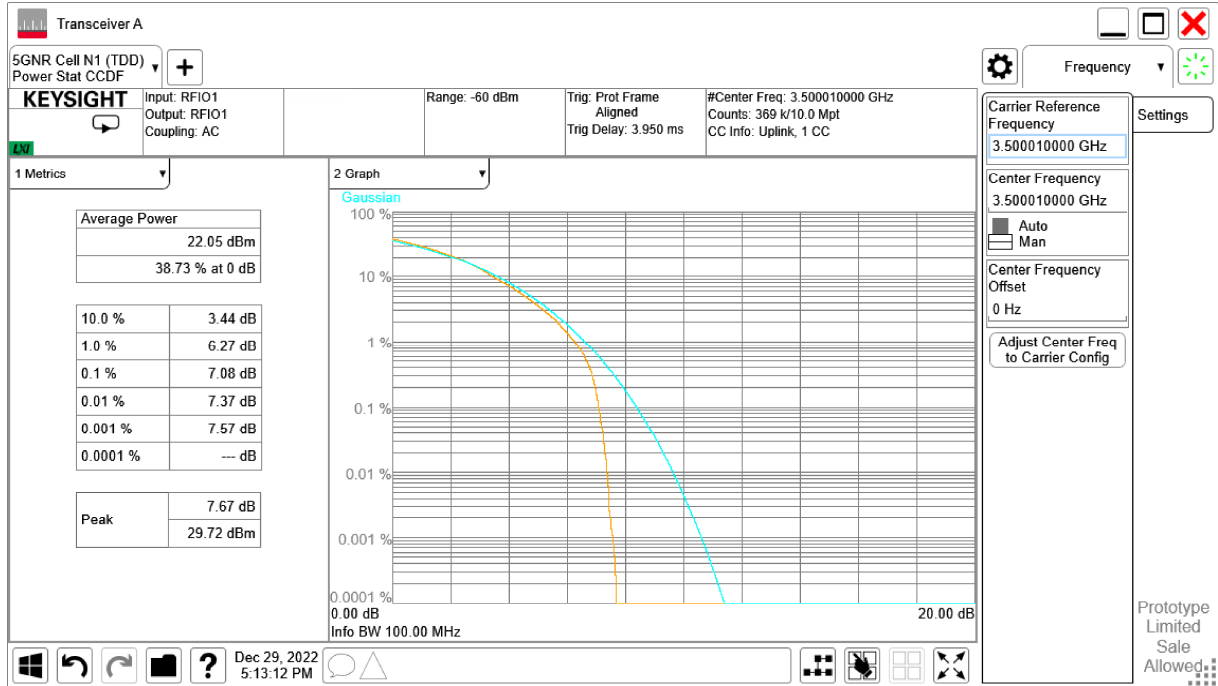

n77L, 100MHz Bandwidth, CP-16QAM (PAPR)