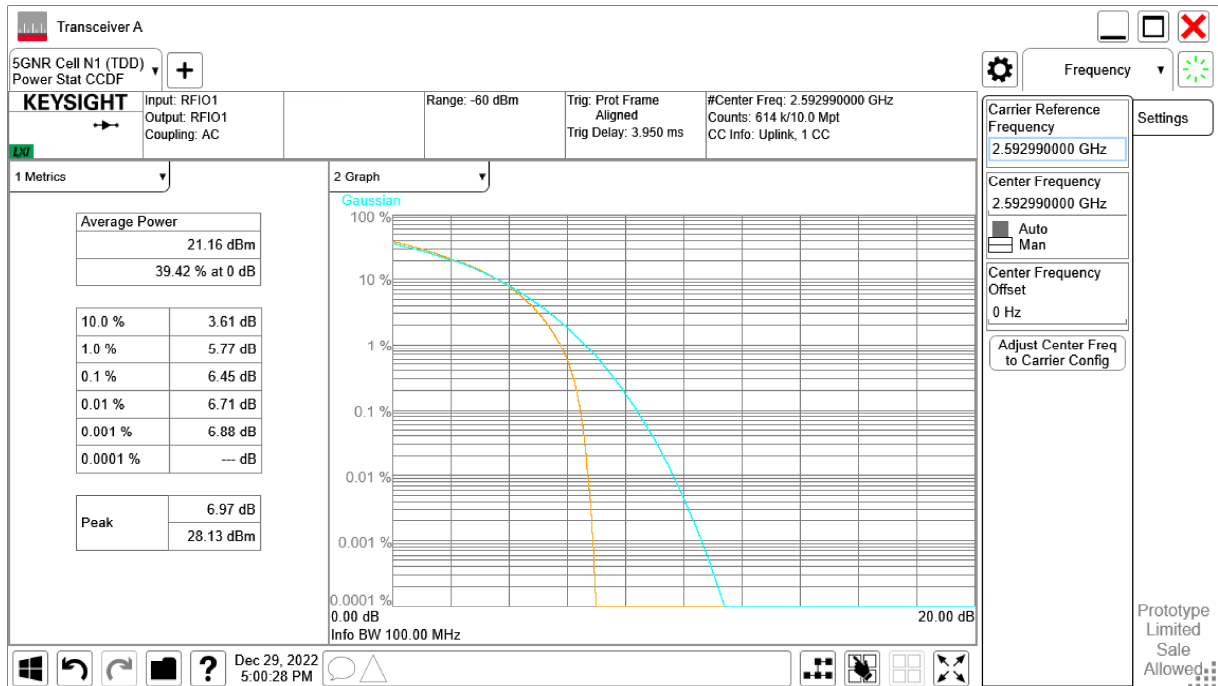

n41, 100MHz Bandwidth, CP-QPSK (PAPR)