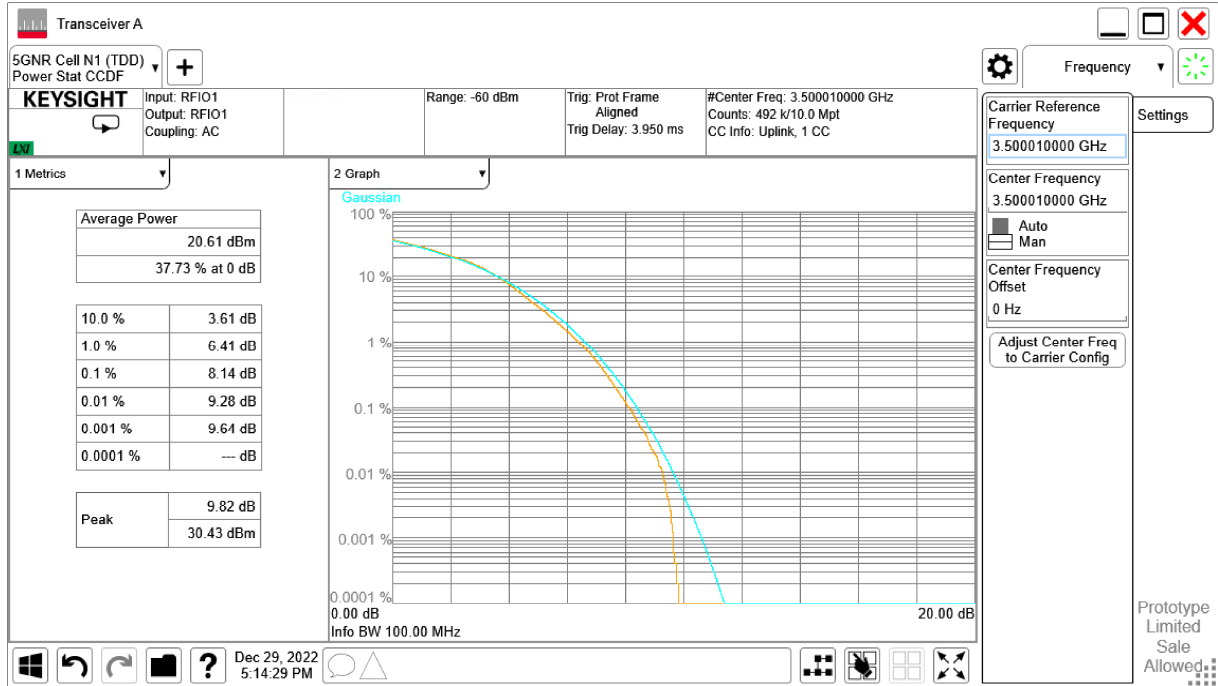

n77L, 100MHz Bandwidth, CP-QPSK (PAPR)

n77L, 100MHz Bandwidth, CP-16QAM (PAPR)

n77L, 100MHz Bandwidth, CP-64QAM (PAPR)

n77L, 100MHz Bandwidth, CP-256QAM (PAPR)

n77H, 100MHz

Frequency (MHz)	PAPR (dB)								
	DFT-s-pi/2 BPSK	DFT-s-QPSK	DFT-s-16QAM	DFT-s-64QAM	DFT-s-256QAM	CP-QPSK	CP-16QAM	CP-64QAM	CP-256QAM
3840	4.16	5.50	6.10	6.25	6.46	7.57	7.50	7.57	8.14