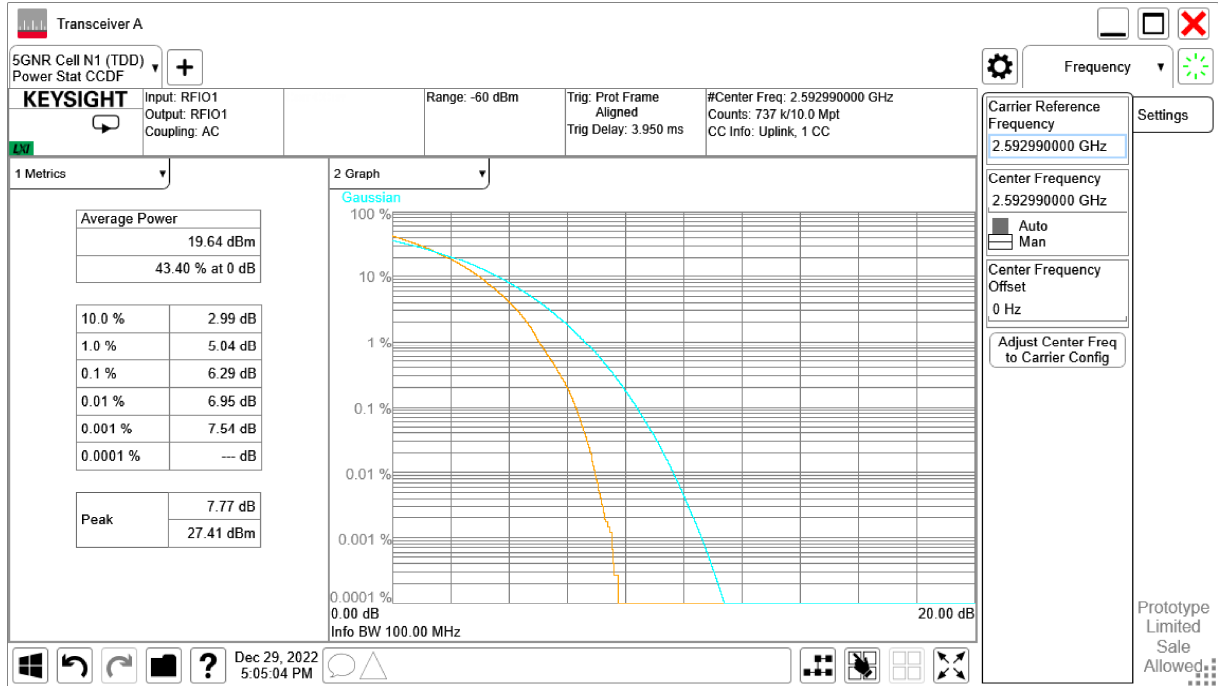

n41, 100MHz Bandwidth, DFT-s-pi/2 BPSK (PAPR)

n41, 100MHz Bandwidth, DFT-s-QPSK (PAPR)

n41, 100MHz Bandwidth, DFT-s-16QAM (PAPR)

n41, 100MHz Bandwidth, DFT-s-64QAM (PAPR)

n41, 100MHz Bandwidth, DFT-s-256QAM (PAPR)