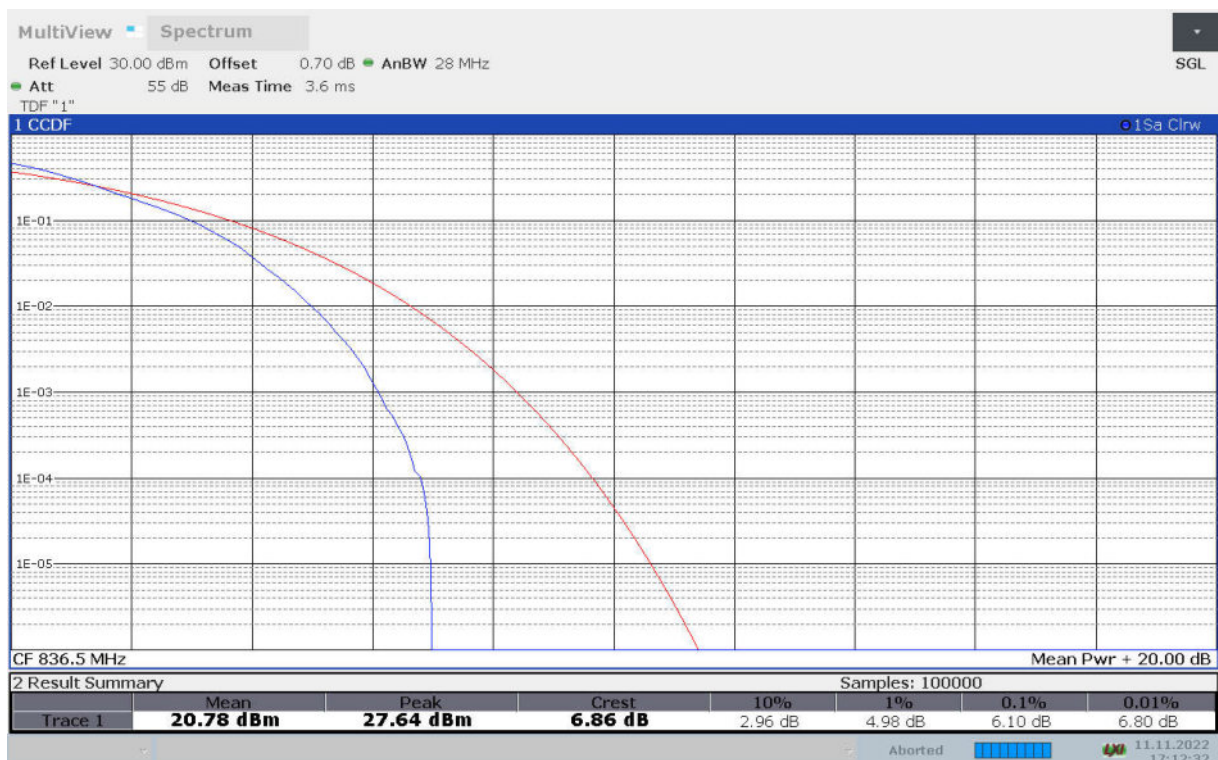

n5, 20MHz Bandwidth, DFT-s-pi/2 BPSK (PAPR)

n5, 20MHz Bandwidth, DFT-s-QPSK (PAPR)

n5, 20MHz Bandwidth, DFT-s-16QAM (PAPR)

n5, 20MHz Bandwidth, DFT-s-64QAM (PAPR)

n5, 20MHz Bandwidth, DFT-s-256QAM (PAPR)

n5, 20MHz Bandwidth, CP-QPSK (PAPR)