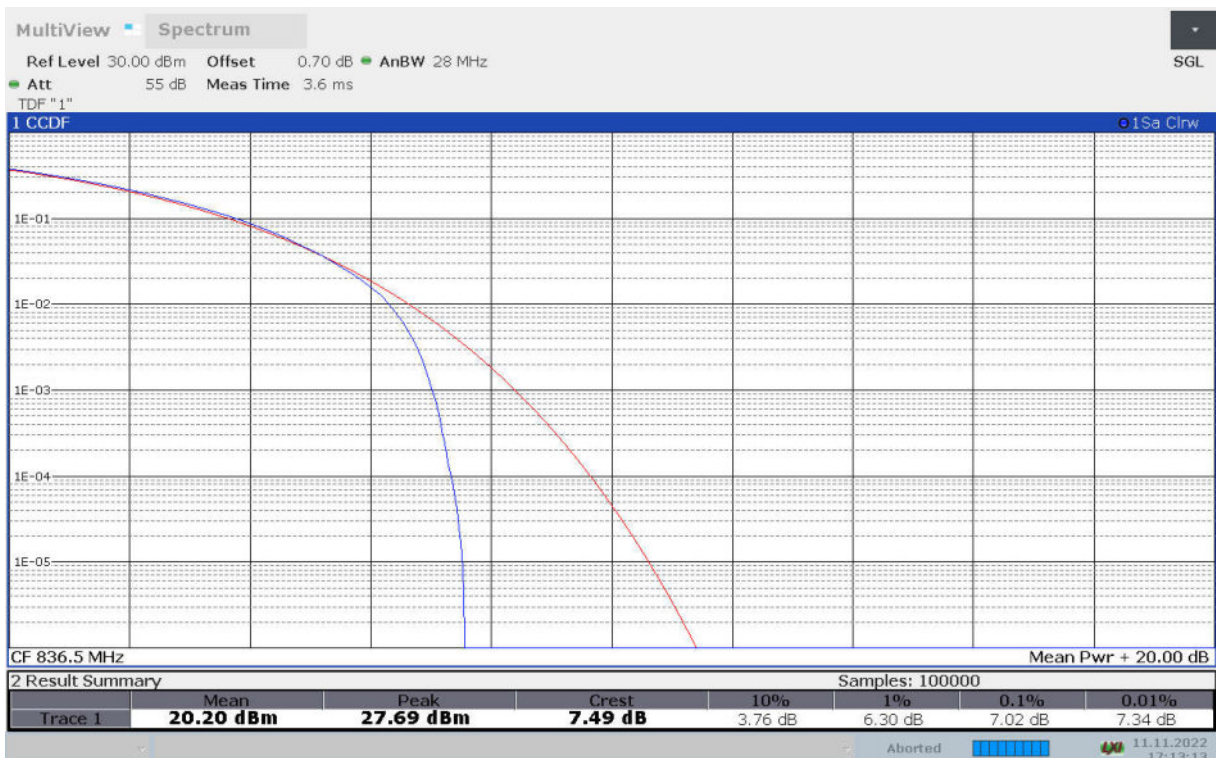

n5, 20MHz Bandwidth, DFT-s-pi/2 BPSK (PAPR)

n5, 20MHz Bandwidth, DFT-s-QPSK (PAPR)

n5, 20MHz Bandwidth, DFT-s-16QAM (PAPR)

n5, 20MHz Bandwidth, DFT-s-64QAM (PAPR)

n5, 20MHz Bandwidth, DFT-s-256QAM (PAPR)

n5, 20MHz Bandwidth, CP-QPSK (PAPR)