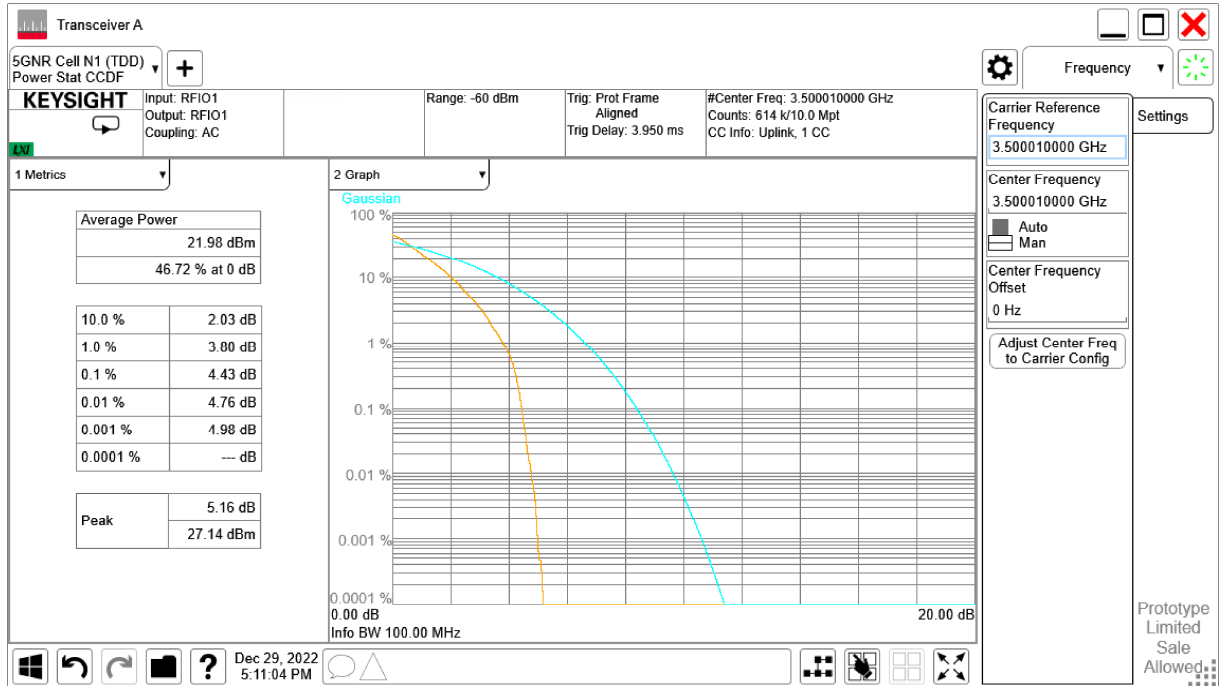

n77L, 100MHz Bandwidth, DFT-s-pi/2 BPSK (PAPR)

n77L, 100MHz Bandwidth, DFT-s-QPSK (PAPR)

n77L, 100MHz Bandwidth, DFT-s-16QAM (PAPR)

n77L, 100MHz Bandwidth, DFT-s-64QAM (PAPR)

n77L, 100MHz Bandwidth, DFT-s-256QAM (PAPR)