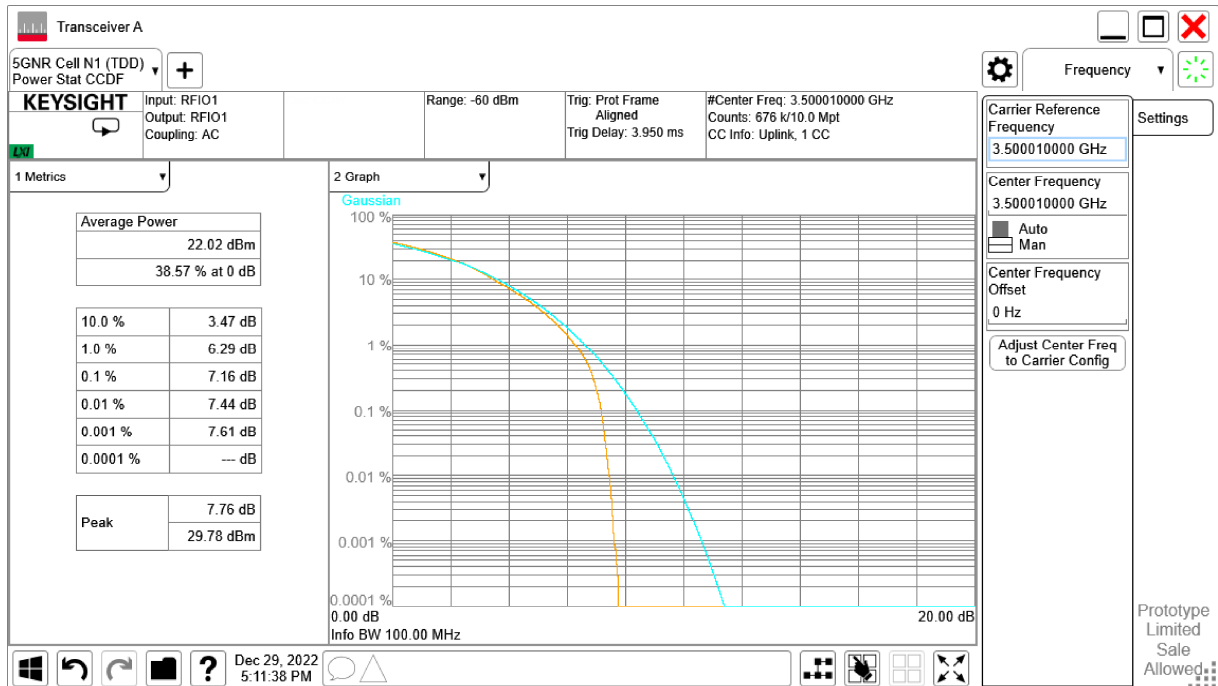

n77L, 100MHz Bandwidth, CP-QPSK (PAPR)