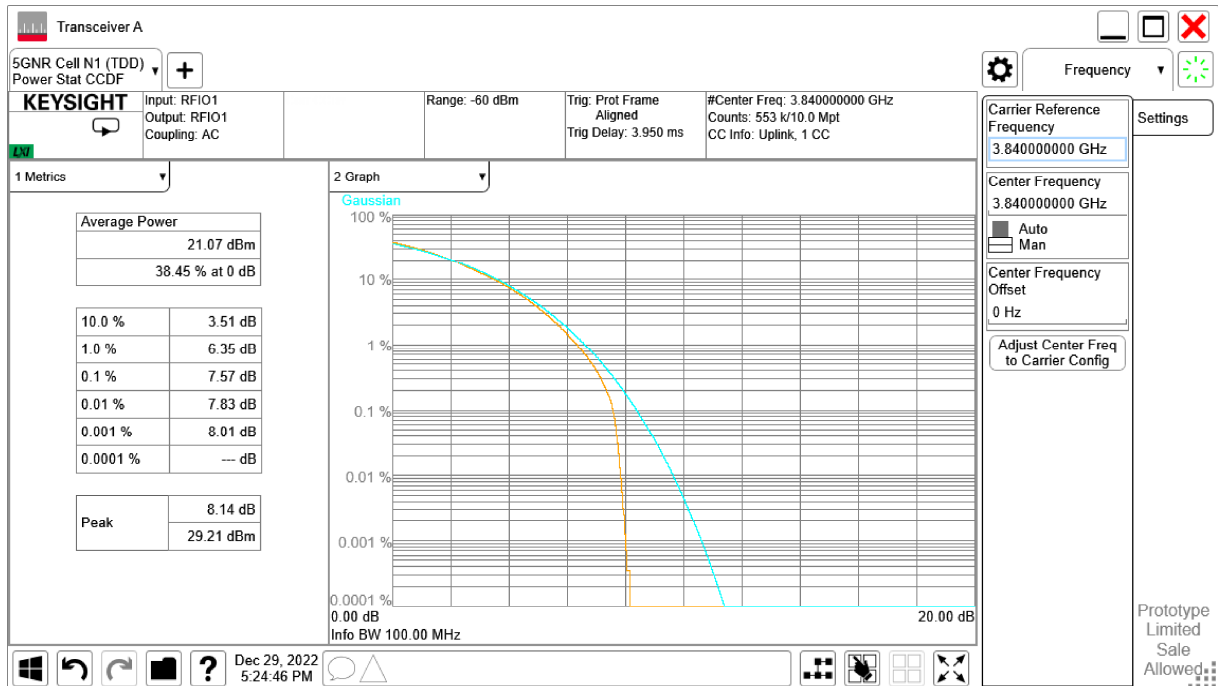

n77H, 100MHz Bandwidth, CP-QPSK (PAPR)

n77H, 100MHz Bandwidth, CP-16QAM (PAPR)

n77H, 100MHz Bandwidth, CP-64QAM (PAPR)

n77H, 100MHz Bandwidth, CP-256QAM (PAPR)

n78L, 100MHz

Frequency (MHz)	PAPR (dB)								
	DFT-s-pi/2 BPSK	DFT-s-QPSK	DFT-s-16QAM	DFT-s-64QAM	DFT-s-256QAM	CP-QPSK	CP-16QAM	CP-64QAM	CP-256QAM
3500.01	4.47	5.33	6.30	6.51	6.61	7.22	7.43	7.30	8.26