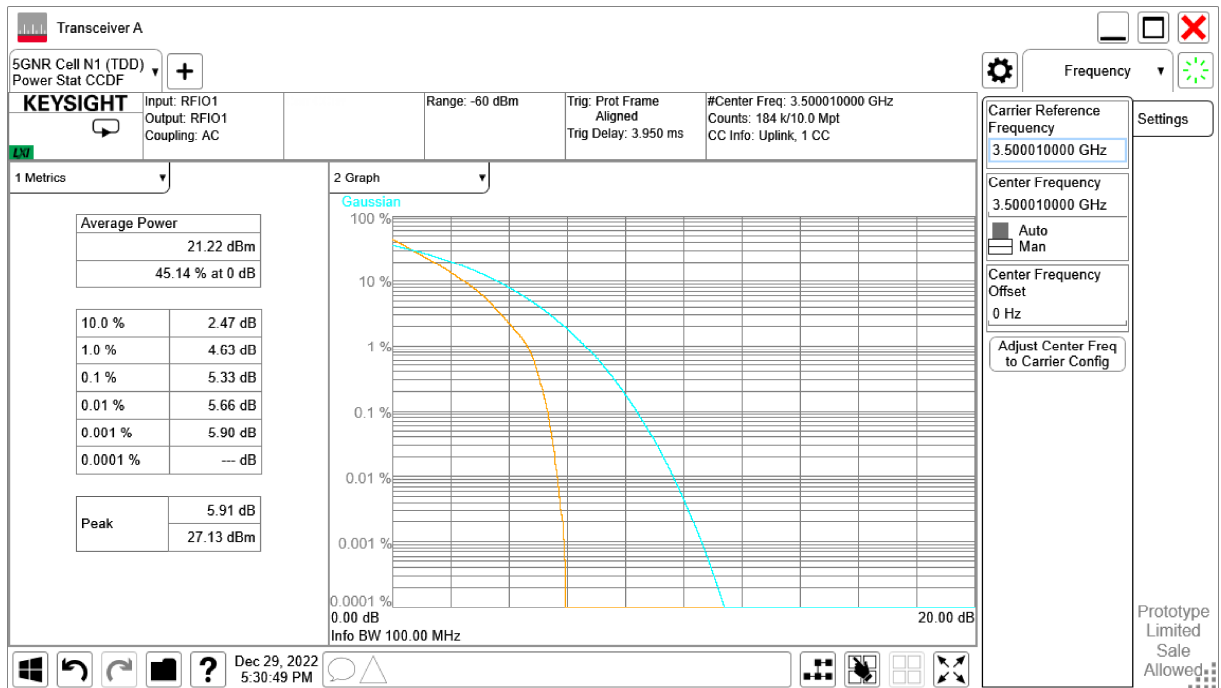

n78L, 100MHz Bandwidth, DFT-s-QPSK (PAPR)