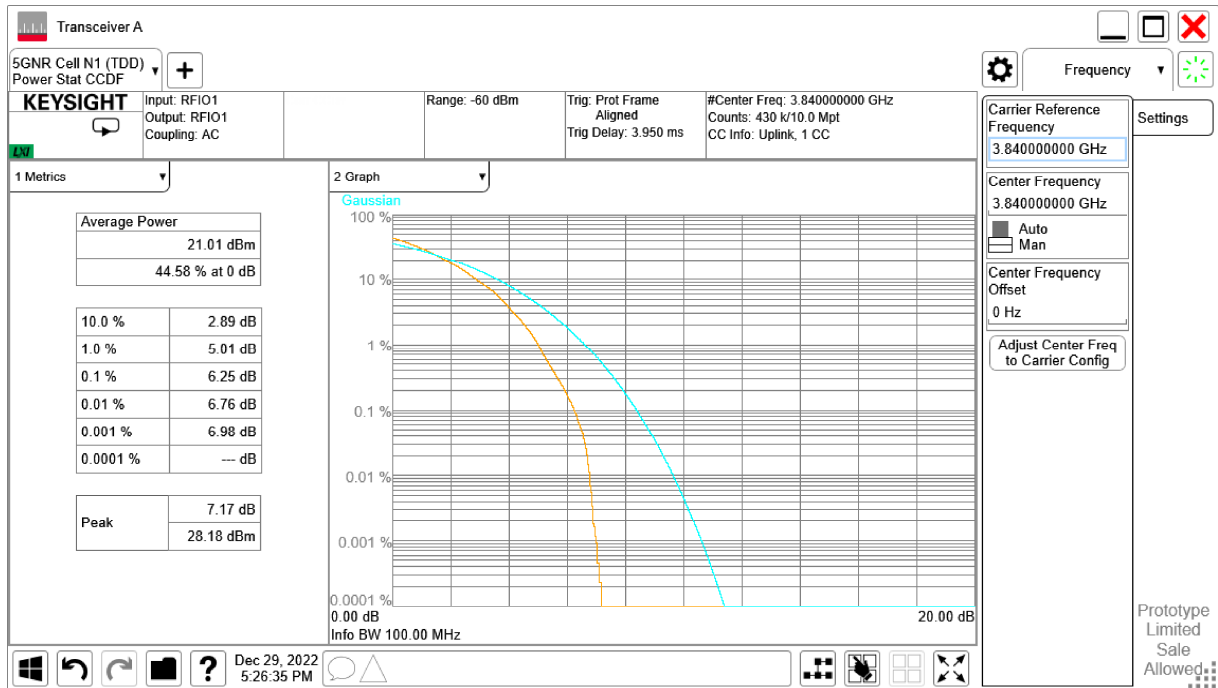

n77H, 100MHz Bandwidth, DFT-s-pi/2 BPSK (PAPR)

n77H, 100MHz Bandwidth, DFT-s-QPSK (PAPR)

n77H, 100MHz Bandwidth, DFT-s-16QAM (PAPR)

n77H, 100MHz Bandwidth, DFT-s-64QAM (PAPR)

n77H, 100MHz Bandwidth, DFT-s-256QAM (PAPR)