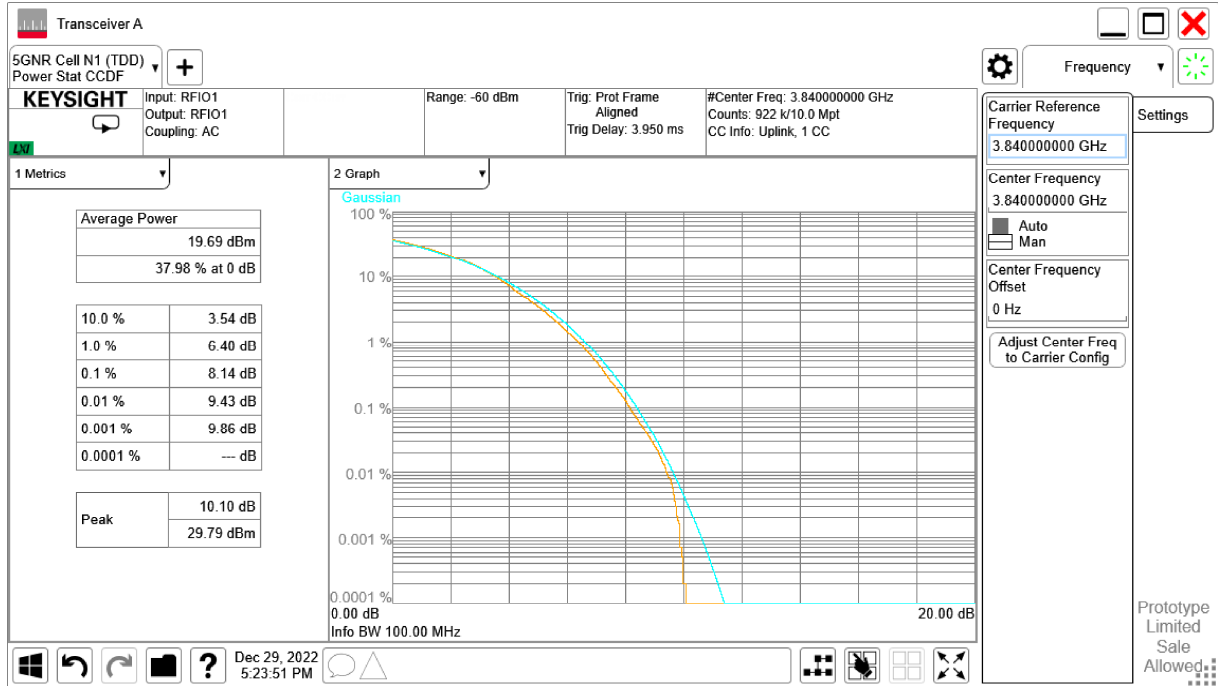

n77H, 100MHz Bandwidth, CP-QPSK (PAPR)

n77H, 100MHz Bandwidth, CP-16QAM (PAPR)

n77H, 100MHz Bandwidth, CP-64QAM (PAPR)

n77H, 100MHz Bandwidth, CP-256QAM (PAPR)

n78L, 100MHz

Frequency (MHz)	PAPR (dB)								
	DFT-s-pi/2 BPSK	DFT-s-QPSK	DFT-s-16QAM	DFT-s-64QAM	DFT-s-256QAM	CP-QPSK	CP-16QAM	CP-64QAM	CP-256QAM
3500.01	4.47	5.33	6.30	6.51	6.61	7.22	7.43	7.30	8.26