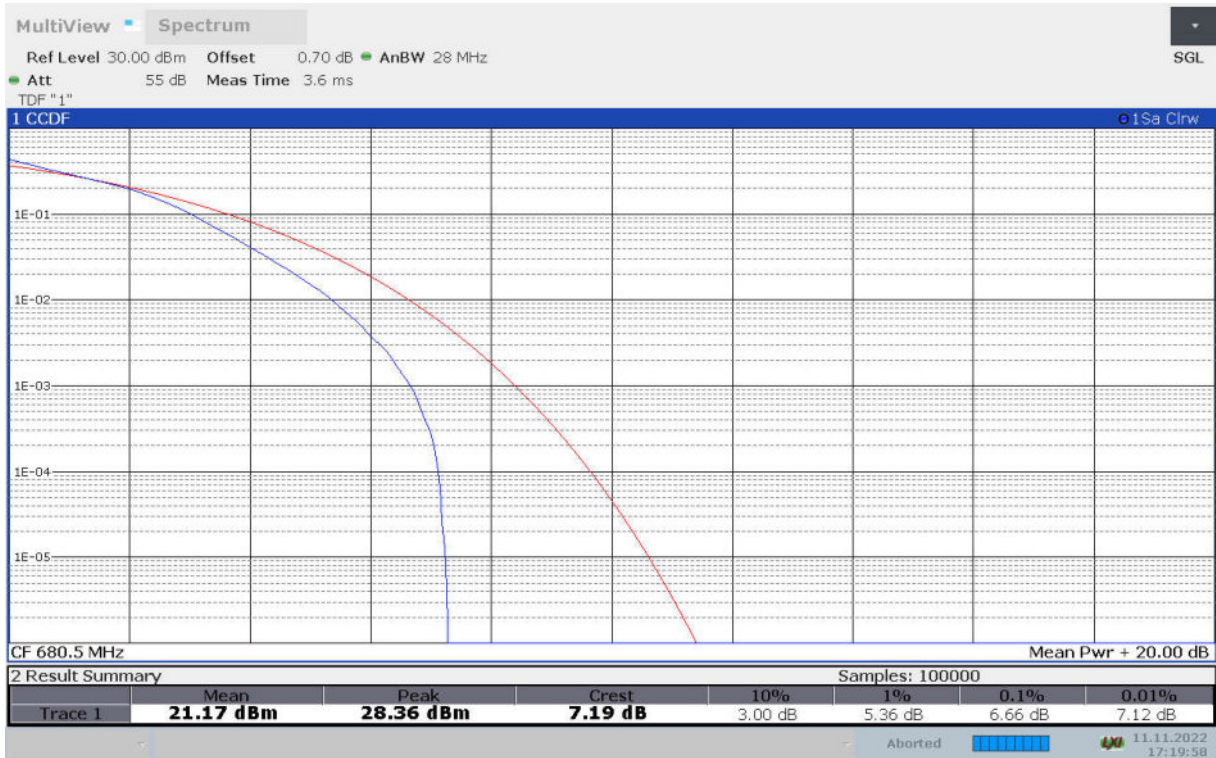

n71, 20MHz Bandwidth, DFT-s-16QAM (PAPR)