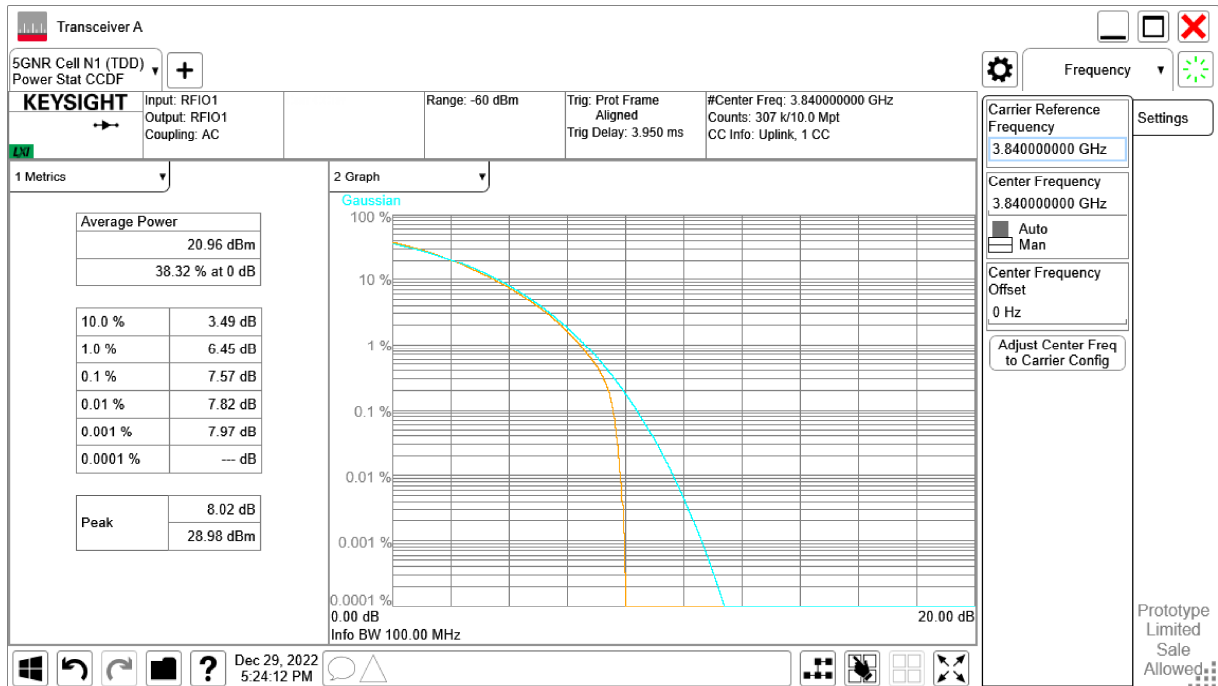

n77H, 100MHz Bandwidth, CP-QPSK (PAPR)