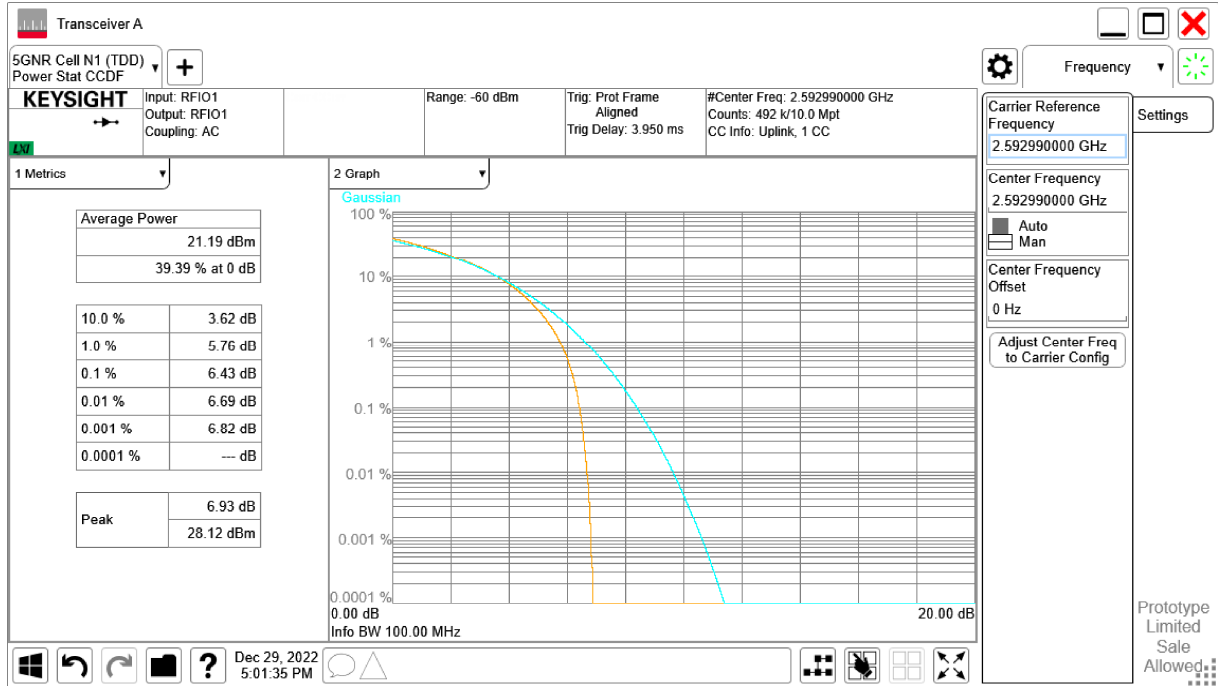

n41, 100MHz Bandwidth, CP-16QAM (PAPR)