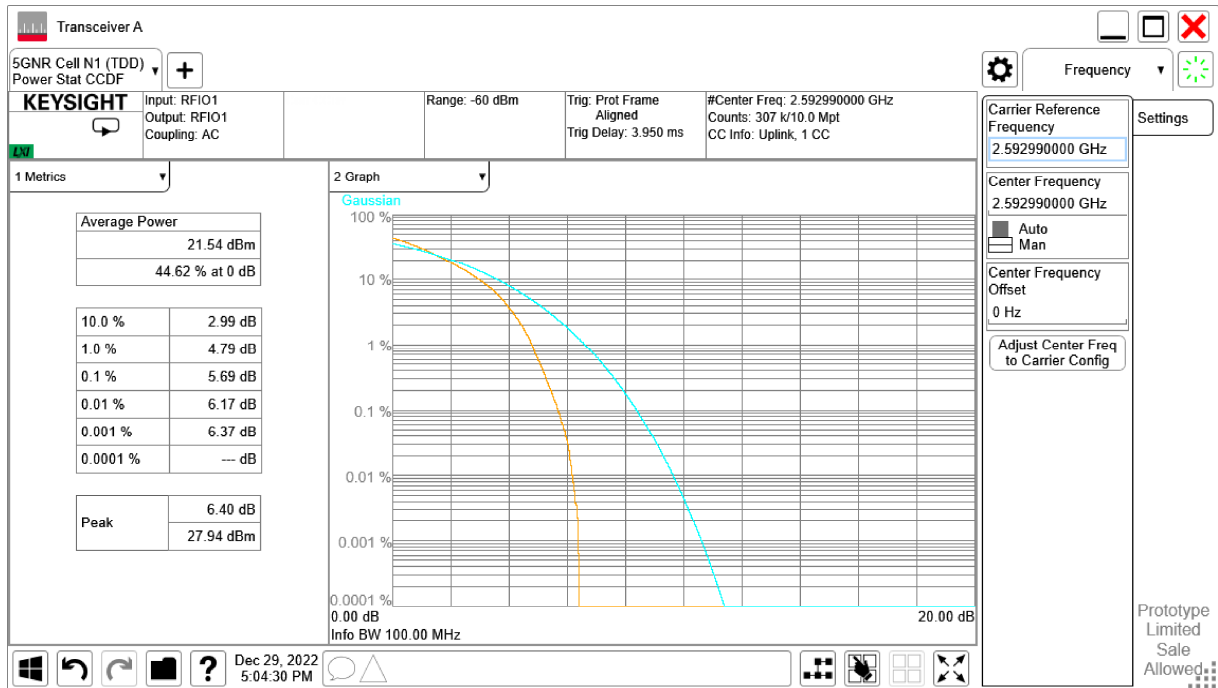

n41, 100MHz Bandwidth, DFT-s-pi/2 BPSK (PAPR)

n41, 100MHz Bandwidth, DFT-s-QPSK (PAPR)

n41, 100MHz Bandwidth, DFT-s-16QAM (PAPR)

n41, 100MHz Bandwidth, DFT-s-64QAM (PAPR)

n41, 100MHz Bandwidth, DFT-s-256QAM (PAPR)