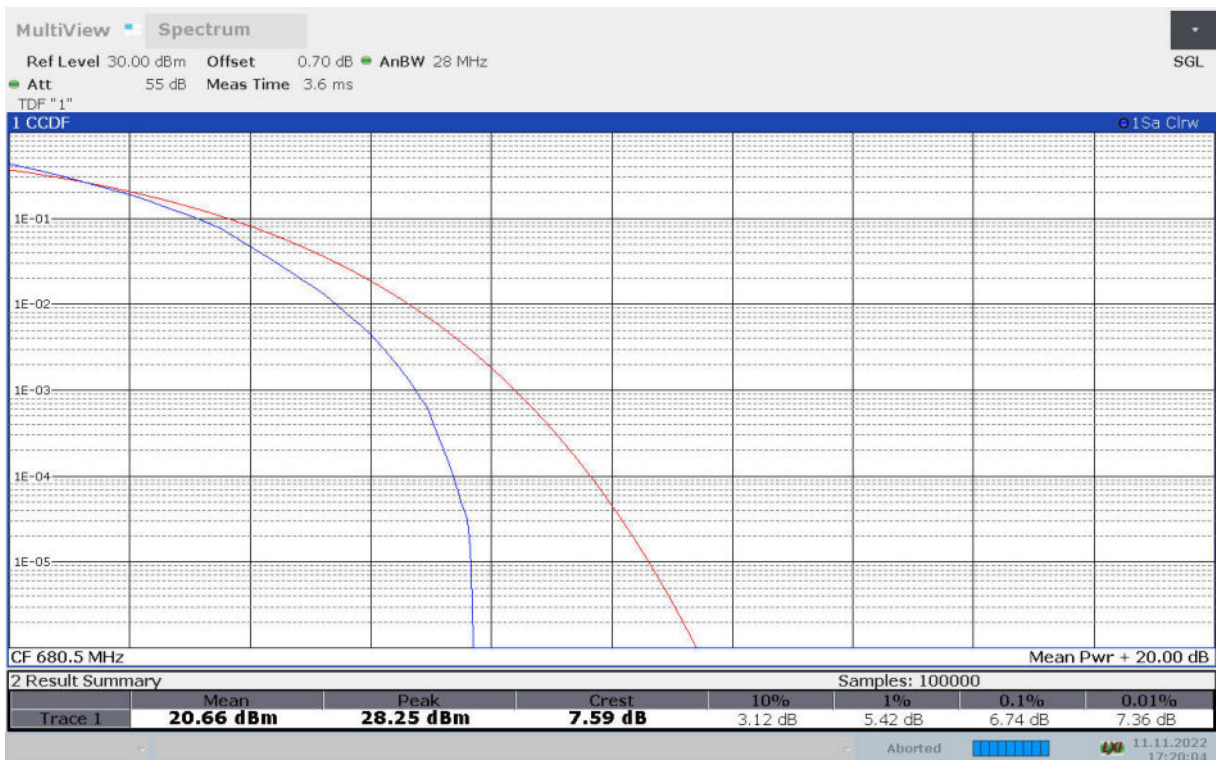

n71, 20MHz Bandwidth, DFT-s-pi/2 BPSK (PAPR)

n71, 20MHz Bandwidth, DFT-s-QPSK (PAPR)

n71, 20MHz Bandwidth, DFT-s-16QAM (PAPR)

n71, 20MHz Bandwidth, DFT-s-64QAM (PAPR)

n71, 20MHz Bandwidth, DFT-s-256QAM (PAPR)