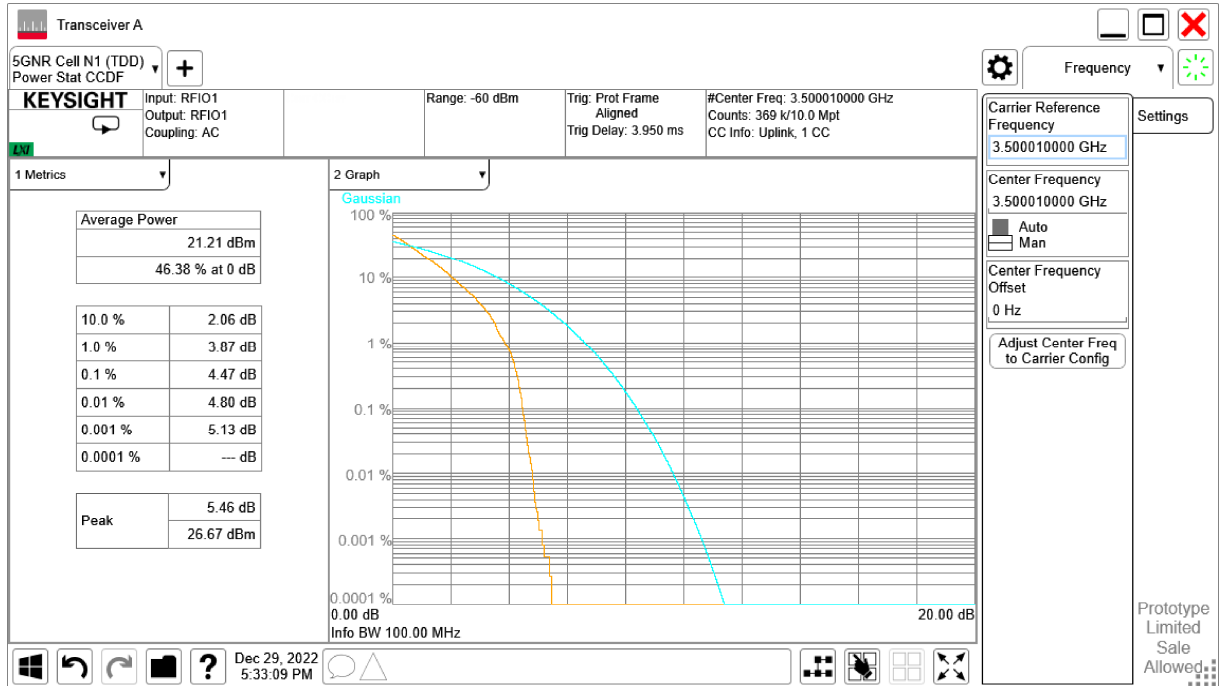

n78L, 100MHz

Frequency (MHz)	PAPR (dB)								
	DFT-s-pi/2 BPSK	DFT-s-QPSK	DFT-s-16QAM	DFT-s-64QAM	DFT-s-256QAM	CP-QPSK	CP-16QAM	CP-64QAM	CP-256QAM
3500.01	4.47	5.33	6.30	6.51	6.61	7.22	7.43	7.30	8.26

n78L, 100MHz Bandwidth, DFT-s-pi/2 BPSK (PAPR)