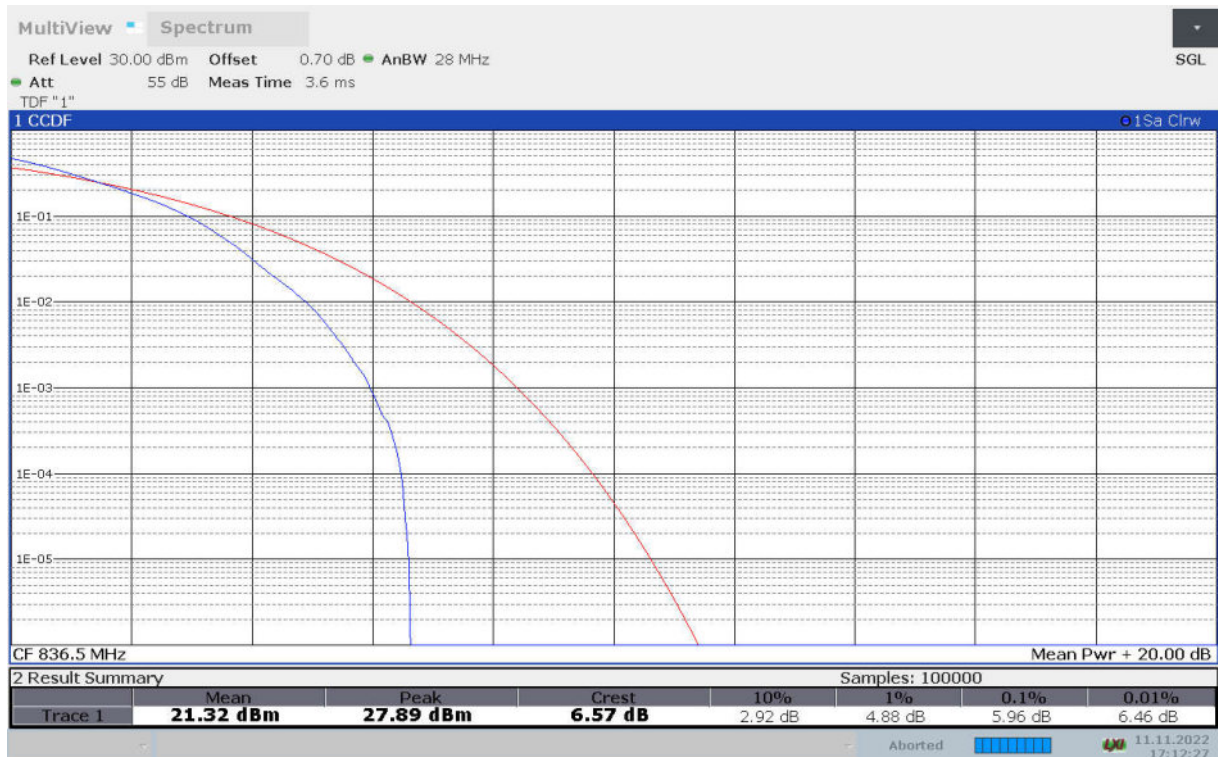

n5, 20MHz Bandwidth, DFT-s-16QAM (PAPR)