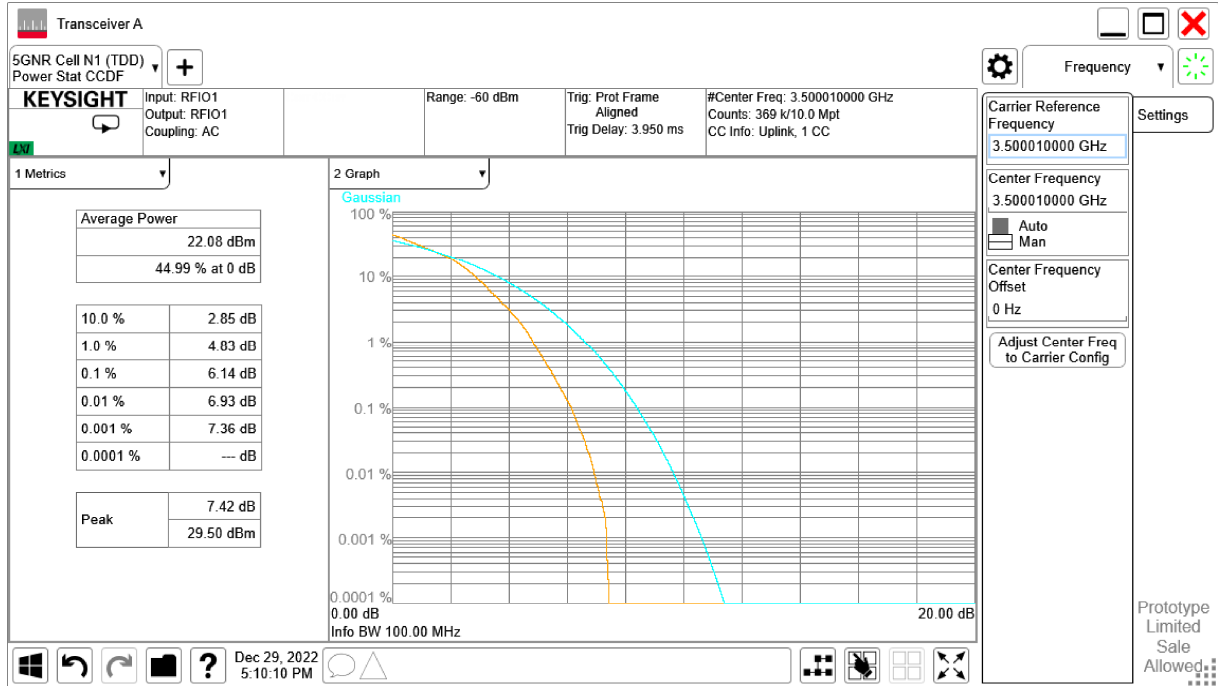

n77L, 100MHz Bandwidth, DFT-s-pi/2 BPSK (PAPR)

n77L, 100MHz Bandwidth, DFT-s-QPSK (PAPR)

n77L, 100MHz Bandwidth, DFT-s-16QAM (PAPR)

n77L, 100MHz Bandwidth, DFT-s-64QAM (PAPR)

n77L, 100MHz Bandwidth, DFT-s-256QAM (PAPR)