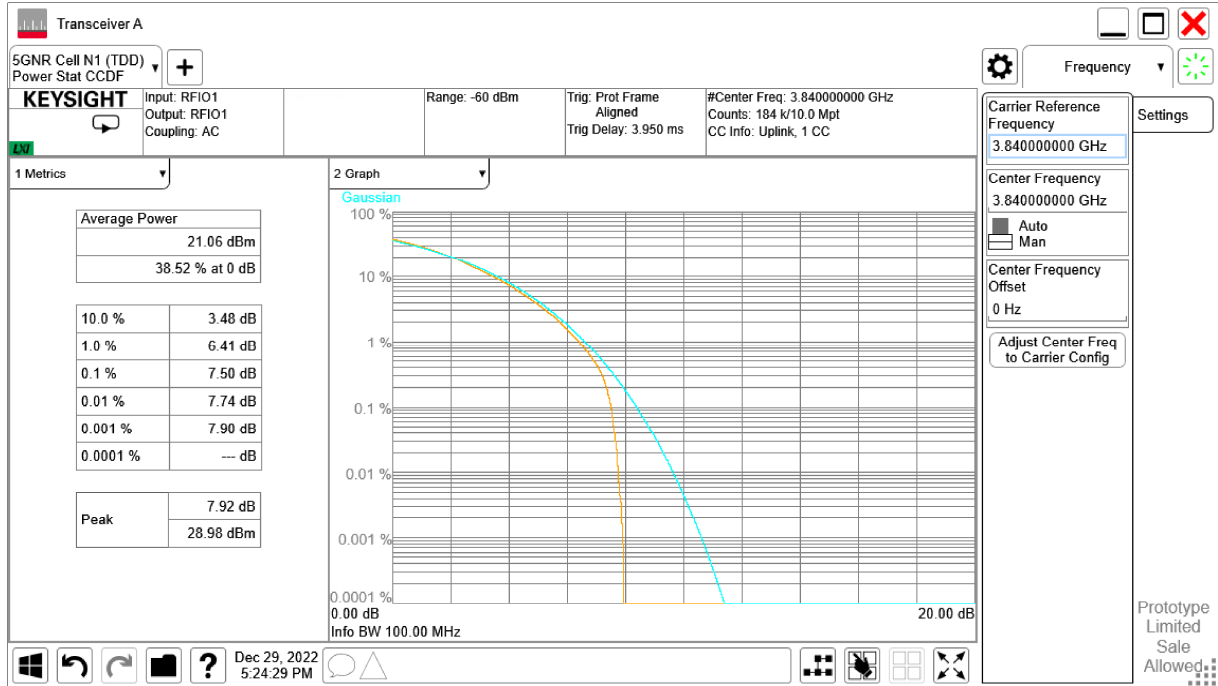

n77H, 100MHz Bandwidth, CP-16QAM (PAPR)