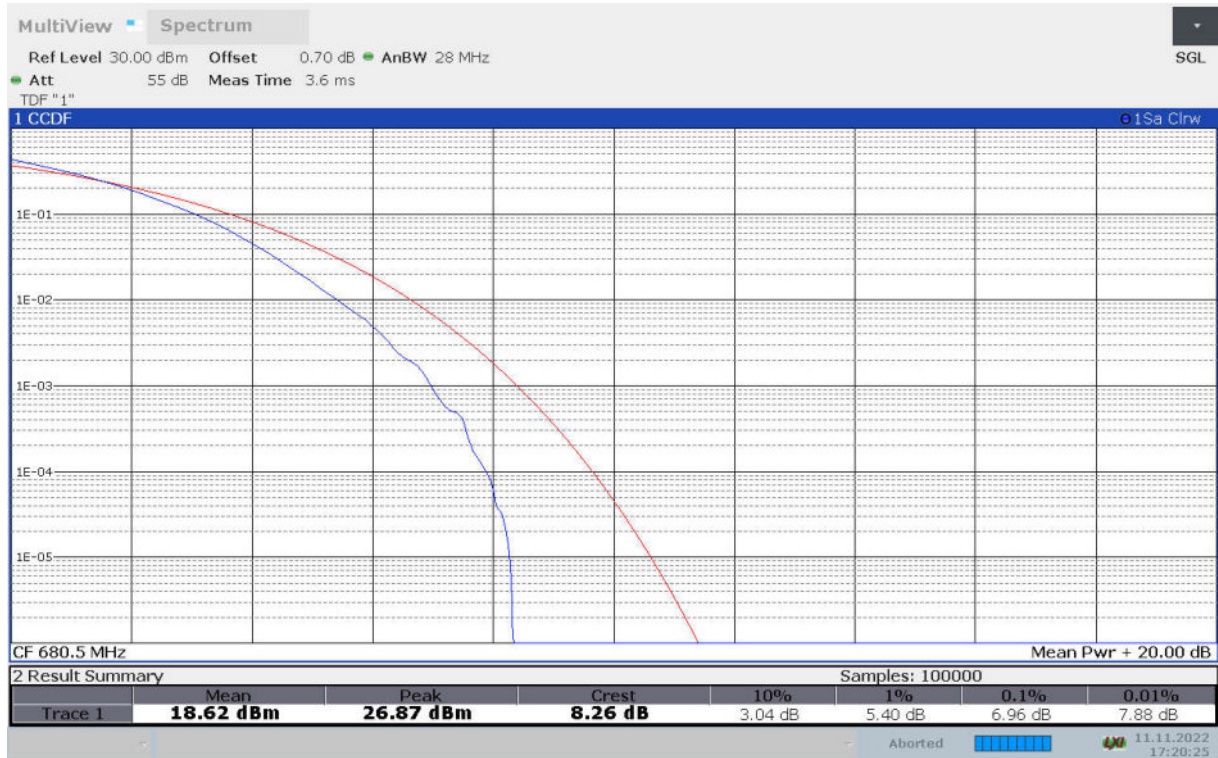

n71, 20MHz Bandwidth, DFT-s-pi/2 BPSK (PAPR)

n71, 20MHz Bandwidth, DFT-s-QPSK (PAPR)

n71, 20MHz Bandwidth, DFT-s-16QAM (PAPR)

n71, 20MHz Bandwidth, DFT-s-64QAM (PAPR)

n71, 20MHz Bandwidth, DFT-s-256QAM (PAPR)