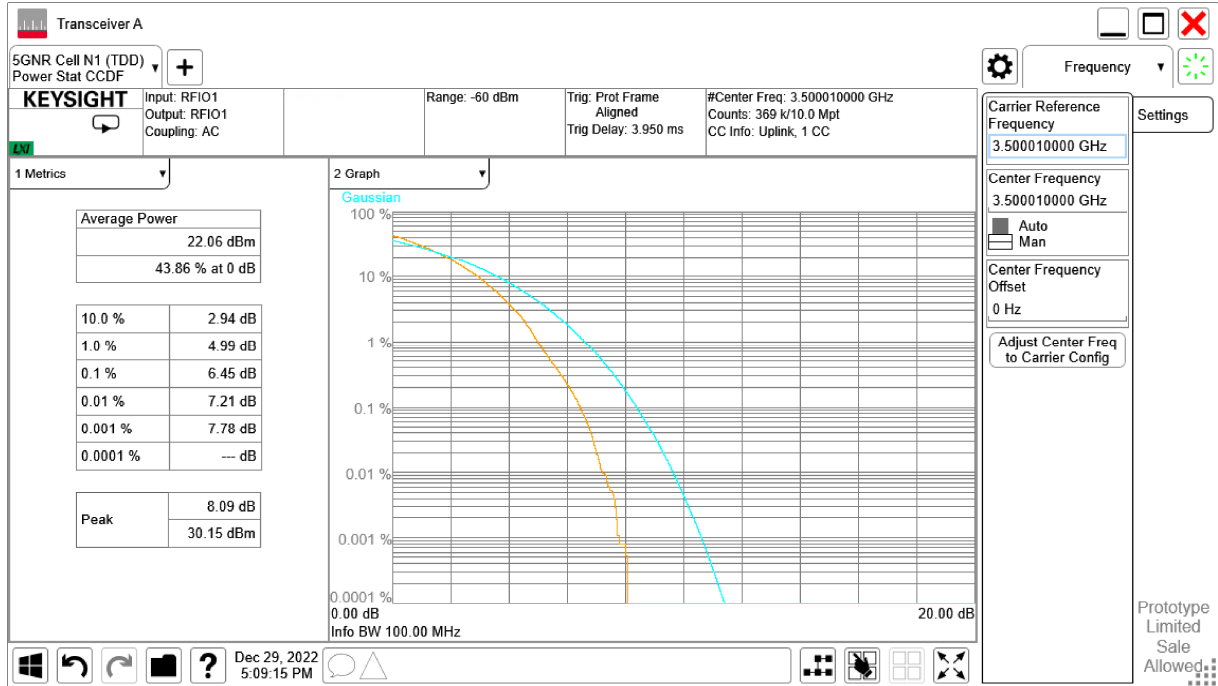

n77L, 100MHz Bandwidth, DFT-s-pi/2 BPSK (PAPR)

n77L, 100MHz Bandwidth, DFT-s-QPSK (PAPR)

n77L, 100MHz Bandwidth, DFT-s-16QAM (PAPR)

n77L, 100MHz Bandwidth, DFT-s-64QAM (PAPR)

n77L, 100MHz Bandwidth, DFT-s-256QAM (PAPR)