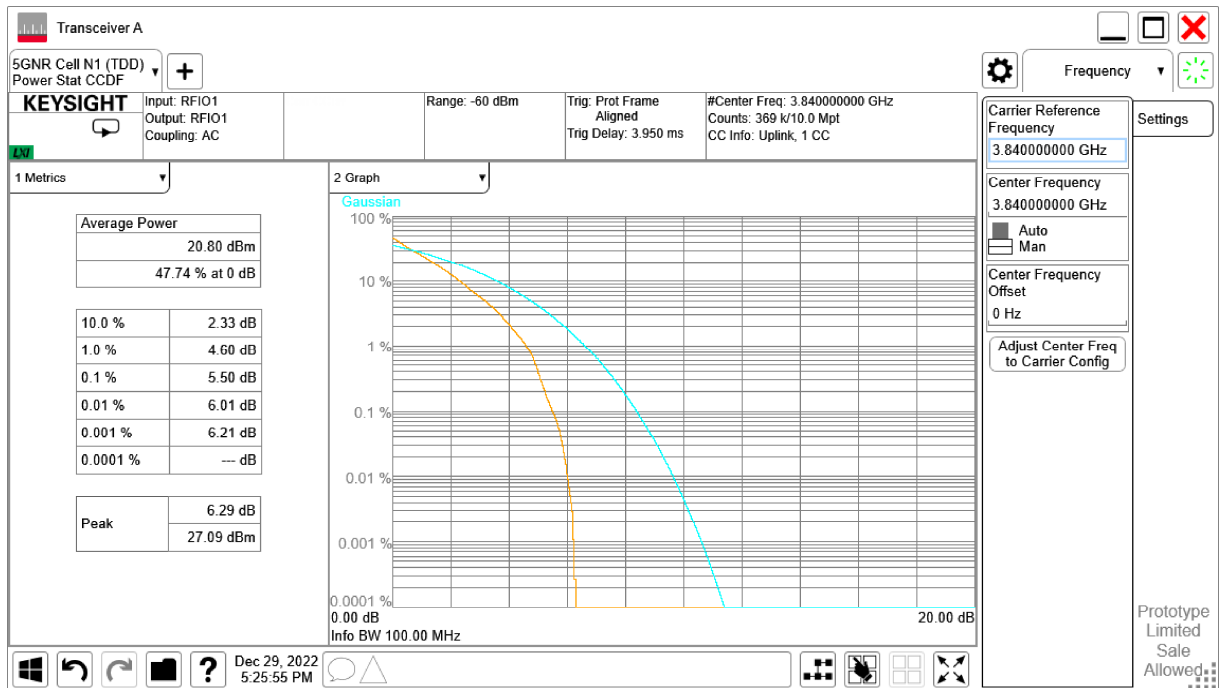

n77H, 100MHz Bandwidth, DFT-s-QPSK (PAPR)