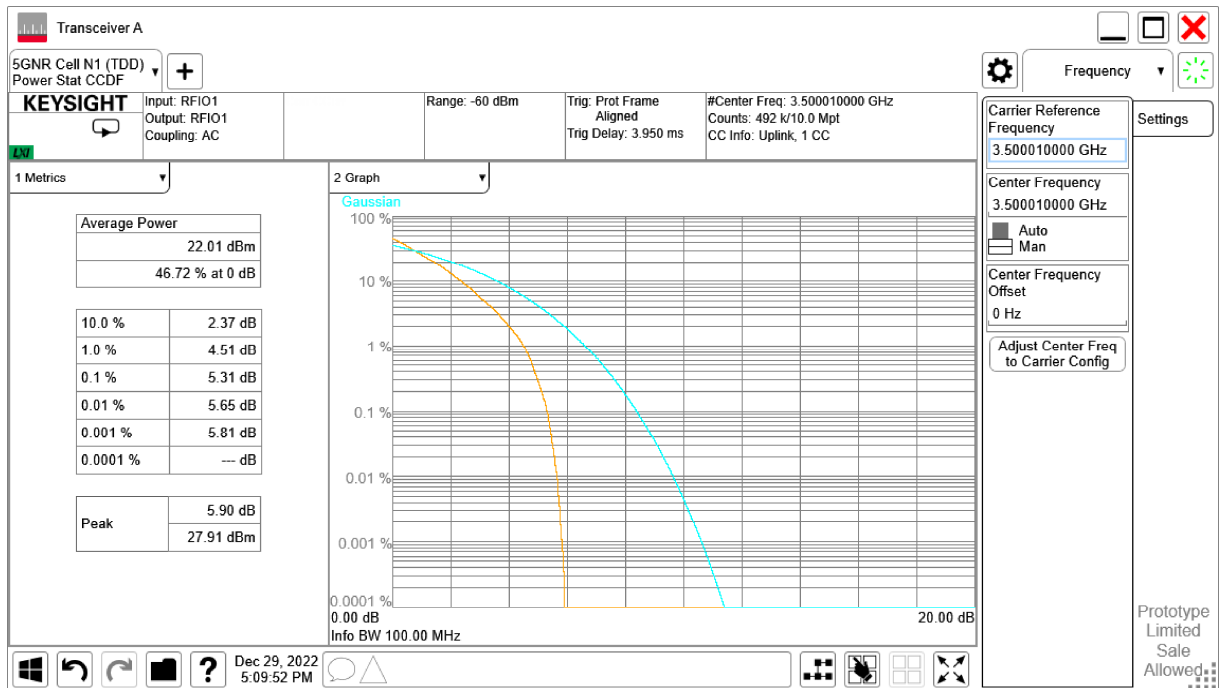

n77L, 100MHz Bandwidth, DFT-s-pi/2 BPSK (PAPR)

n77L, 100MHz Bandwidth, DFT-s-QPSK (PAPR)

n77L, 100MHz Bandwidth, DFT-s-16QAM (PAPR)

n77L, 100MHz Bandwidth, DFT-s-64QAM (PAPR)

n77L, 100MHz Bandwidth, DFT-s-256QAM (PAPR)