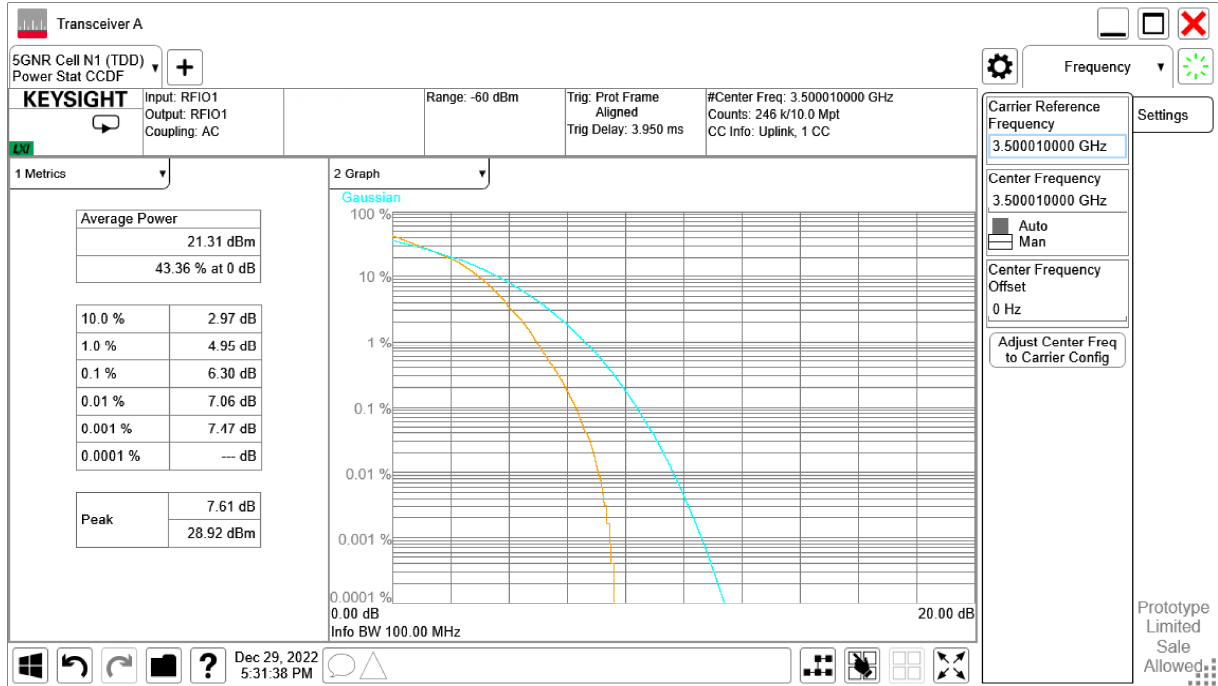

n78L, 100MHz Bandwidth, DFT-s-16QAM (PAPR)