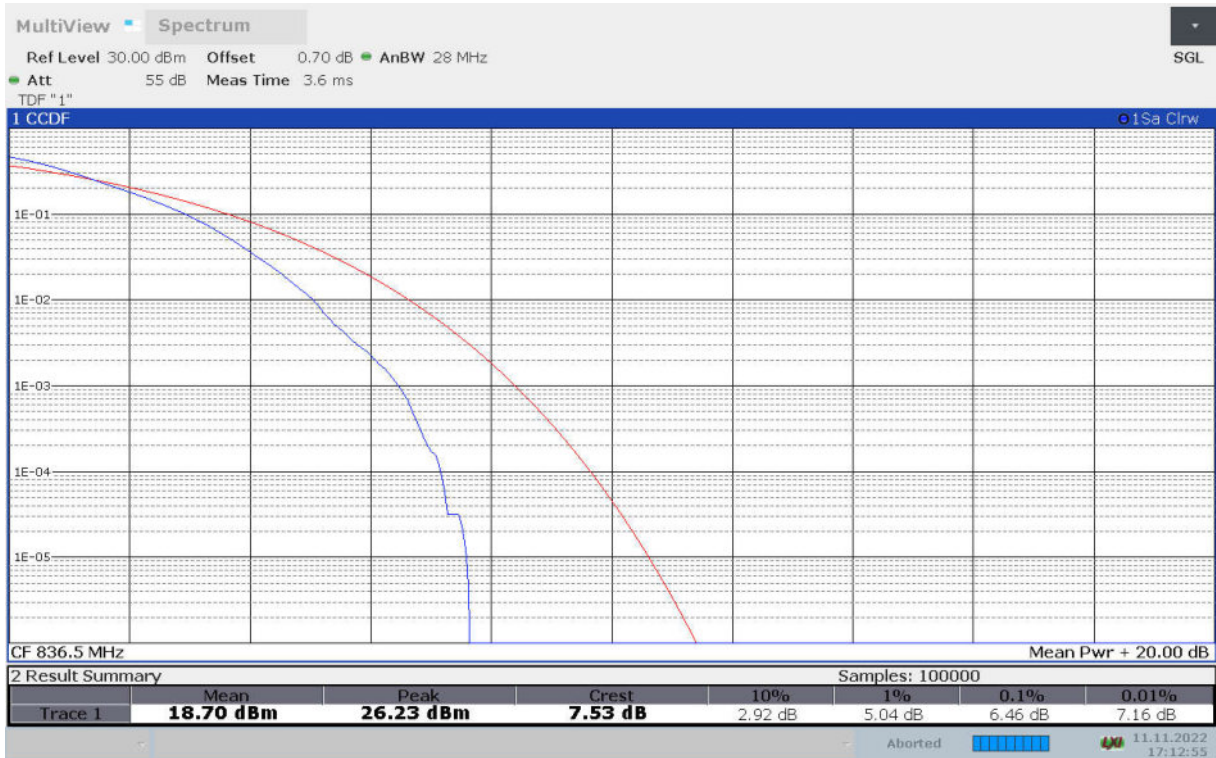

n5, 20MHz Bandwidth, DFT-s-pi/2 BPSK (PAPR)

n5, 20MHz Bandwidth, DFT-s-QPSK (PAPR)

n5, 20MHz Bandwidth, DFT-s-16QAM (PAPR)

n5, 20MHz Bandwidth, DFT-s-64QAM (PAPR)

n5, 20MHz Bandwidth, DFT-s-256QAM (PAPR)

n5, 20MHz Bandwidth, CP-QPSK (PAPR)