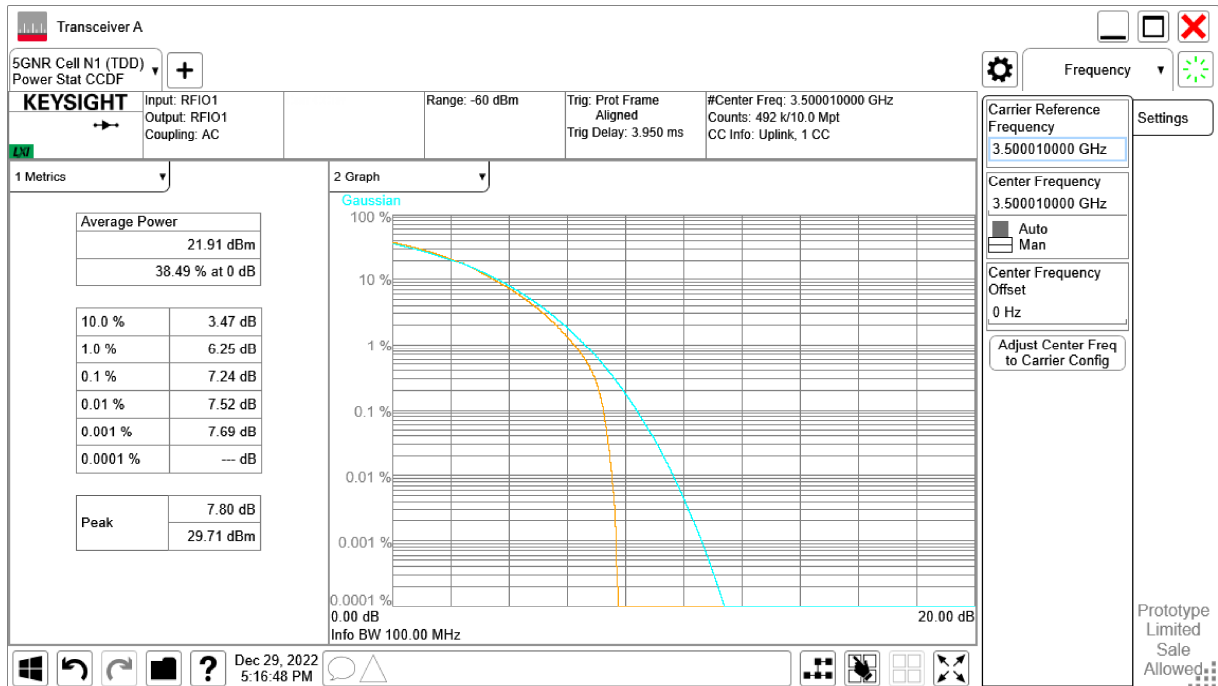

n77L, 100MHz Bandwidth, CP-QPSK (PAPR)

n77L, 100MHz Bandwidth, CP-16QAM (PAPR)

n77L, 100MHz Bandwidth, CP-64QAM (PAPR)

n77L, 100MHz Bandwidth, CP-256QAM (PAPR)

n77H, 100MHz

Frequency (MHz)	PAPR (dB)								
	DFT-s-pi/2 BPSK	DFT-s-QPSK	DFT-s-16QAM	DFT-s-64QAM	DFT-s-256QAM	CP-QPSK	CP-16QAM	CP-64QAM	CP-256QAM
3840	4.16	5.50	6.10	6.25	6.46	7.57	7.50	7.57	8.14