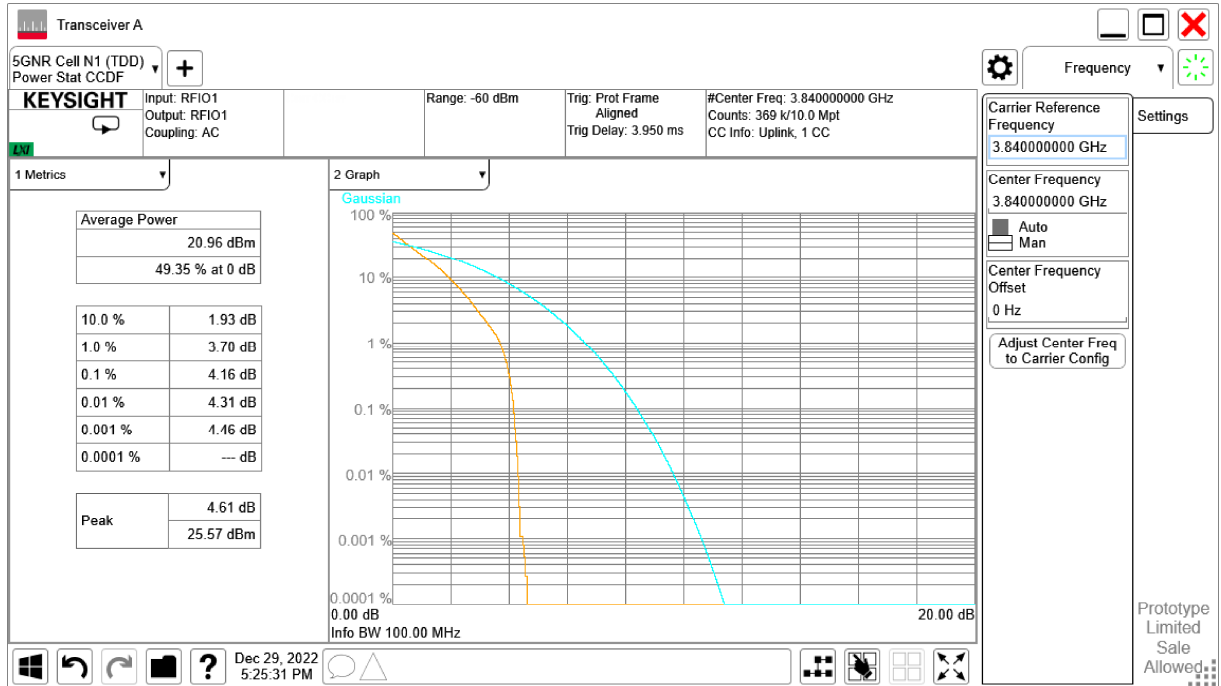

n77H, 100MHz

Frequency (MHz)	PAPR (dB)								
	DFT-s-pi/2 BPSK	DFT-s-QPSK	DFT-s-16QAM	DFT-s-64QAM	DFT-s-256QAM	CP-QPSK	CP-16QAM	CP-64QAM	CP-256QAM
3840	4.16	5.50	6.10	6.25	6.46	7.57	7.50	7.57	8.14

n77H, 100MHz Bandwidth, DFT-s-pi/2 BPSK (PAPR)