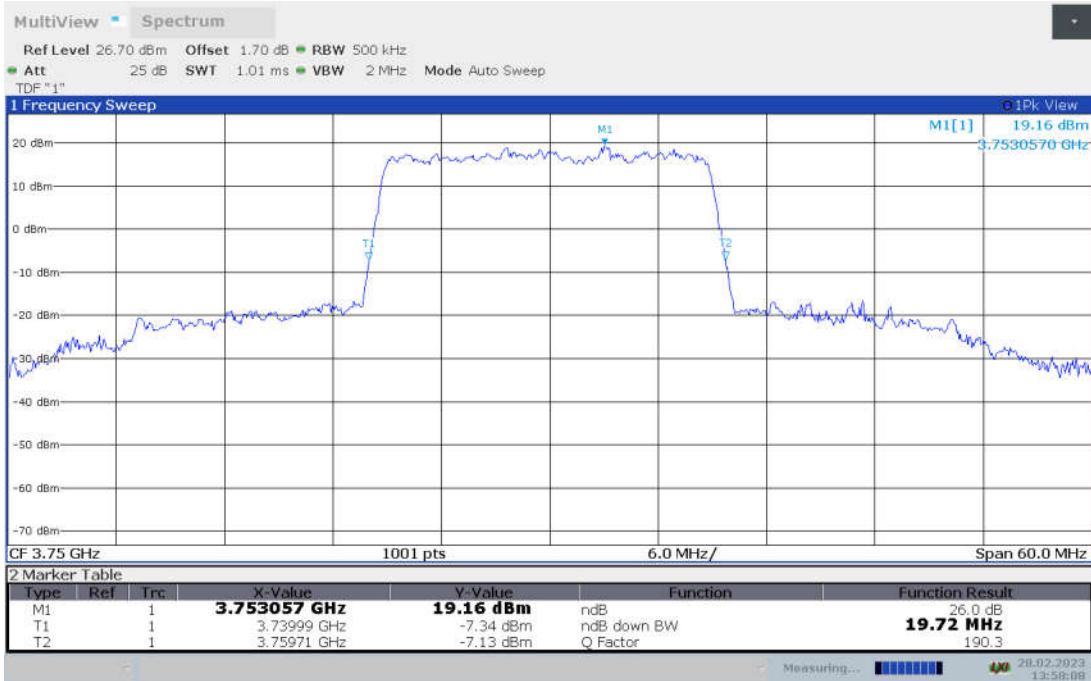

n78H,20MHz Bandwidth,DFT-s-pi/2 BPSK (-26dBc BW)

n78H,20MHz Bandwidth,DFT-s-QPSK (-26dBc BW)

n78H,20MHz Bandwidth, DFT-s-16QAM (-26dBc BW)

n78H,20MHz Bandwidth, DFT-s-64QAM (-26dBc BW)

n78H,20MHz Bandwidth, DFT-s-256QAM (-26dBc BW)

n78H,20MHz Bandwidth, CP-QPSK (-26dBc BW)