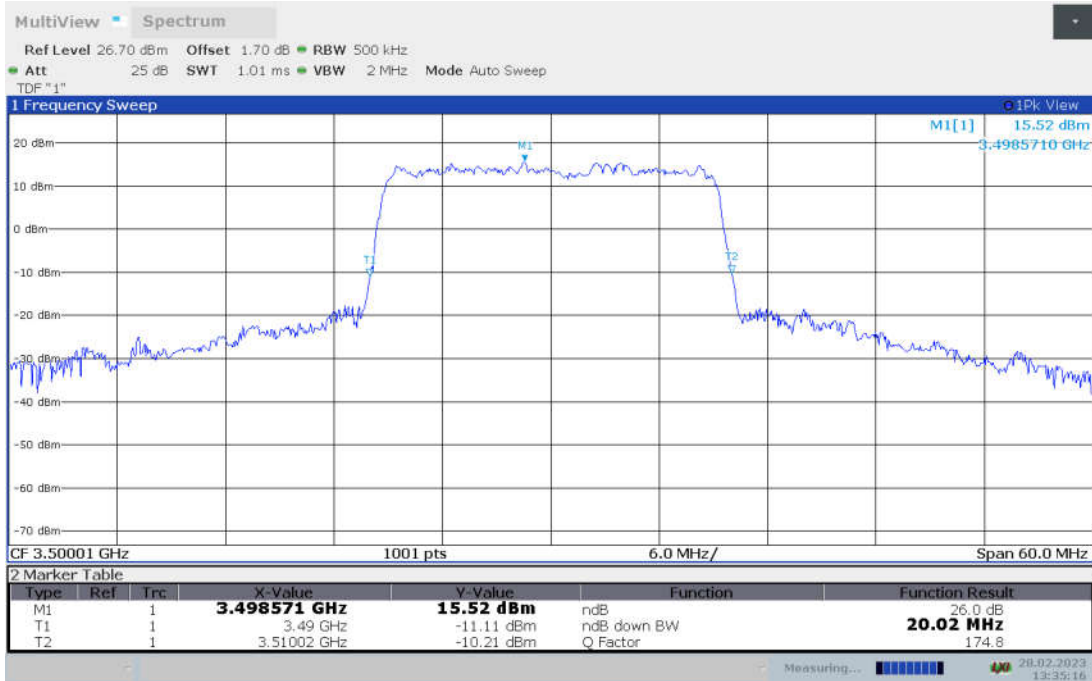

n78L,20MHz Bandwidth,DFT-s-pi/2 BPSK (-26dBc BW)

n78L,20MHz Bandwidth,DFT-s-QPSK (-26dBc BW)

n78L,20MHz Bandwidth, DFT-s-16QAM (-26dBc BW)

n78L,20MHz Bandwidth, DFT-s-64QAM (-26dBc BW)

n78L,20MHz Bandwidth, DFT-s-256QAM (-26dBc BW)

n78L,20MHz Bandwidth, CP-QPSK (-26dBc BW)

n78L,20MHz Bandwidth, CP-16QAM (-26dBc BW)

n78L,20MHz Bandwidth, CP-64QAM (-26dBc BW)

n78L,20MHz Bandwidth, CP-256QAM (-26dBc BW)

n78L,30MHz(-26dBc BW)

Frequency (MHz)	Emission Bandwidth (-26dBc BW) (MHz)								
	DFT-s-pi/2 BPSK	DFT-s-QPSK	DFT-s-16QAM	DFT-s-64QAM	DFT-s-256QAM	CP-QPSK	CP-16QAM	CP-64QAM	CP-256QAM
3500.01	28.59	28.59	38.48	38.24	38.48	40.64	40.64	40.52	40.50

n78L,30MHz Bandwidth,DFT-s-pi/2 BPSK (-26dBc BW)

n78L,30MHz Bandwidth,DFT-s-QPSK (-26dBc BW)

n78L,30MHz Bandwidth, DFT-s-16QAM (-26dBc BW)

n78L,30MHz Bandwidth, DFT-s-64QAM (-26dBc BW)

n78L,30MHz Bandwidth, DFT-s-256QAM (-26dBc BW)