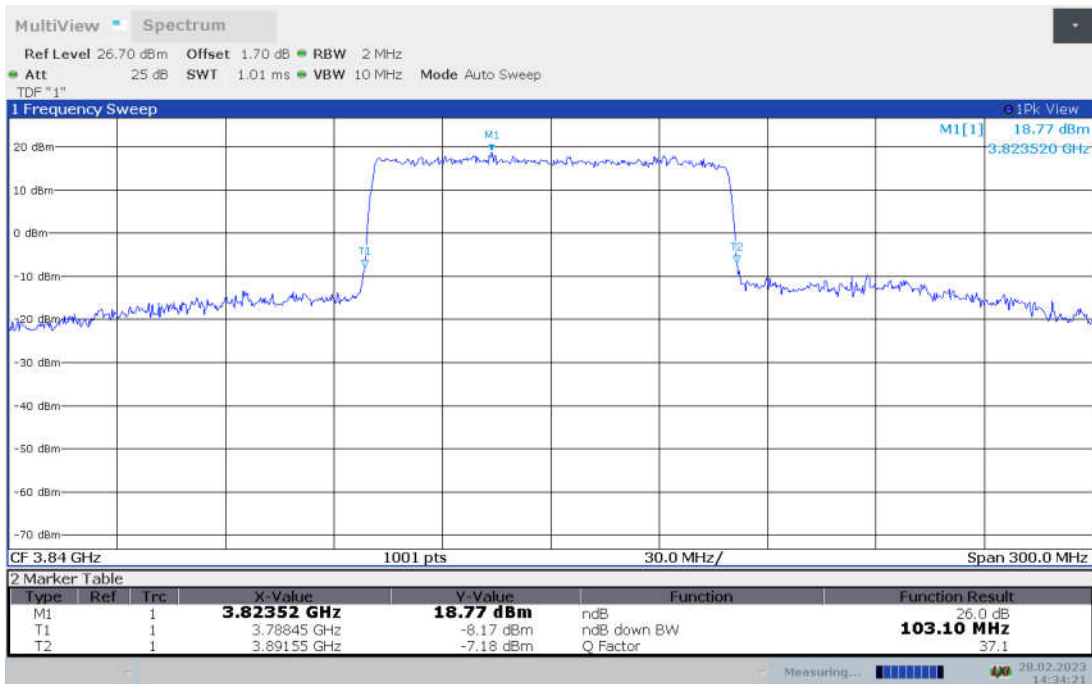

n77H, 100MHz Bandwidth, CP-QPSK (-26dBc BW)