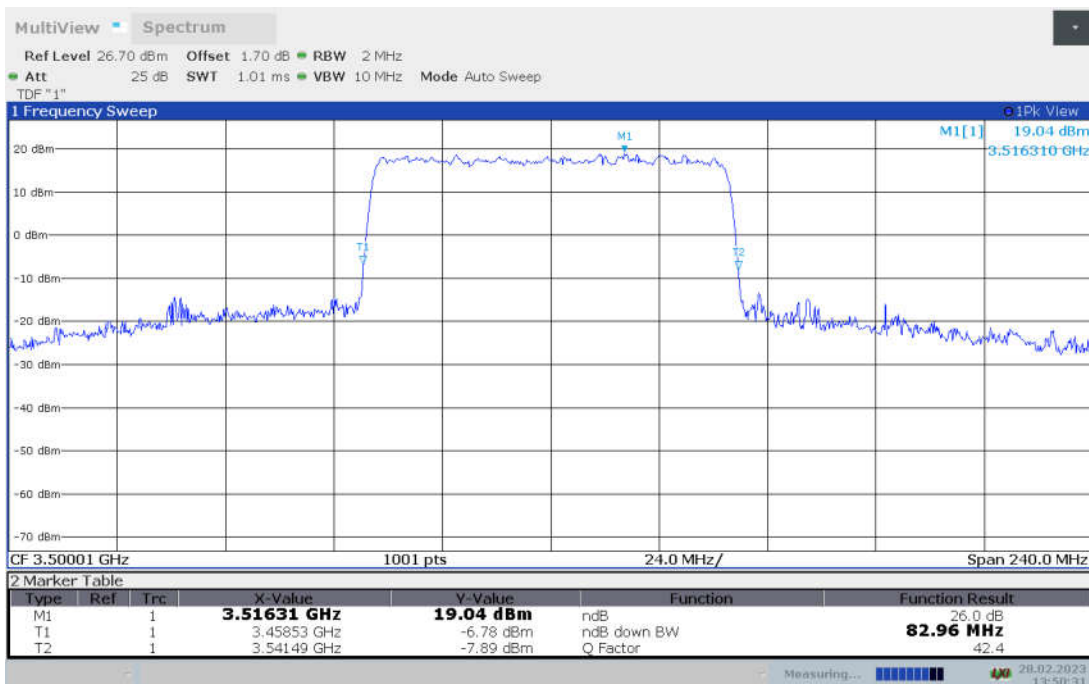

n78L,80MHz Bandwidth, CP-QPSK (-26dBc BW)