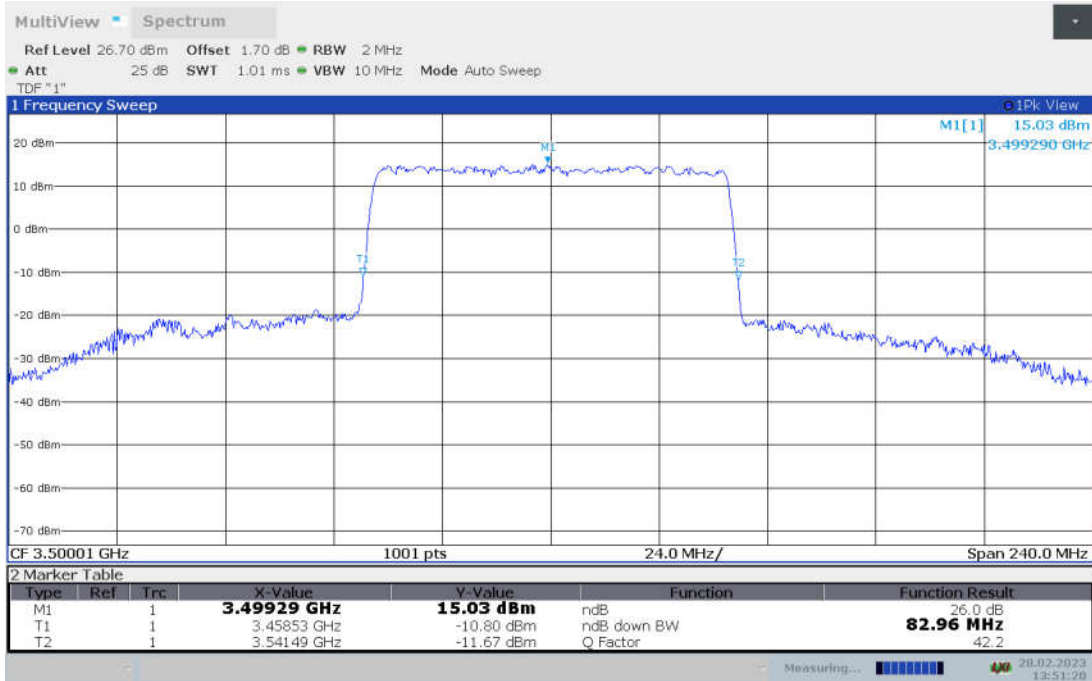

n78L,80MHz Bandwidth,DFT-s-pi/2 BPSK (-26dBc BW)

n78L,80MHz Bandwidth,DFT-s-QPSK (-26dBc BW)

n78L,80MHz Bandwidth, DFT-s-16QAM (-26dBc BW)

n78L,80MHz Bandwidth, DFT-s-64QAM (-26dBc BW)

n78L,80MHz Bandwidth, DFT-s-256QAM (-26dBc BW)

n78L,80MHz Bandwidth, CP-QPSK (-26dBc BW)

n78L,80MHz Bandwidth, CP-16QAM (-26dBc BW)

n78L,80MHz Bandwidth, CP-64QAM (-26dBc BW)

n78L,80MHz Bandwidth, CP-256QAM (-26dBc BW)

n78L,90MHz(-26dBc BW)

Frequency (MHz)	Emission Bandwidth (-26dBc BW) (MHz)								
	DFT-s-pi/2 BPSK	DFT-s-QPSK	DFT-s-16QAM	DFT-s-64QAM	DFT-s-256QAM	CP-QPSK	CP-16QAM	CP-64QAM	CP-256QAM
3500.01	90.90	90.90	90.90	91.17	90.90	92.79	92.79	92.79	92.79

n78L,90MHz Bandwidth,DFT-s-pi/2 BPSK (-26dBc BW)

n78L,90MHz Bandwidth,DFT-s-QPSK (-26dBc BW)

n78L,90MHz Bandwidth, DFT-s-16QAM (-26dBc BW)

n78L,90MHz Bandwidth, DFT-s-64QAM (-26dBc BW)

n78L,90MHz Bandwidth, DFT-s-256QAM (-26dBc BW)