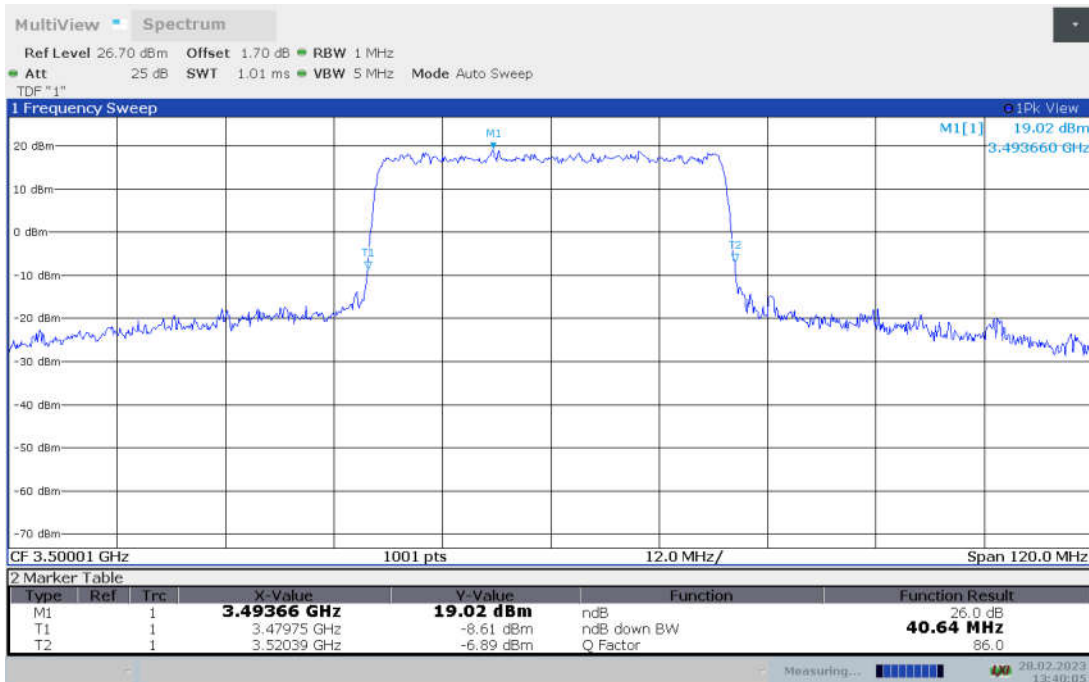

n78L,30MHz Bandwidth, CP-16QAM (-26dBc BW)