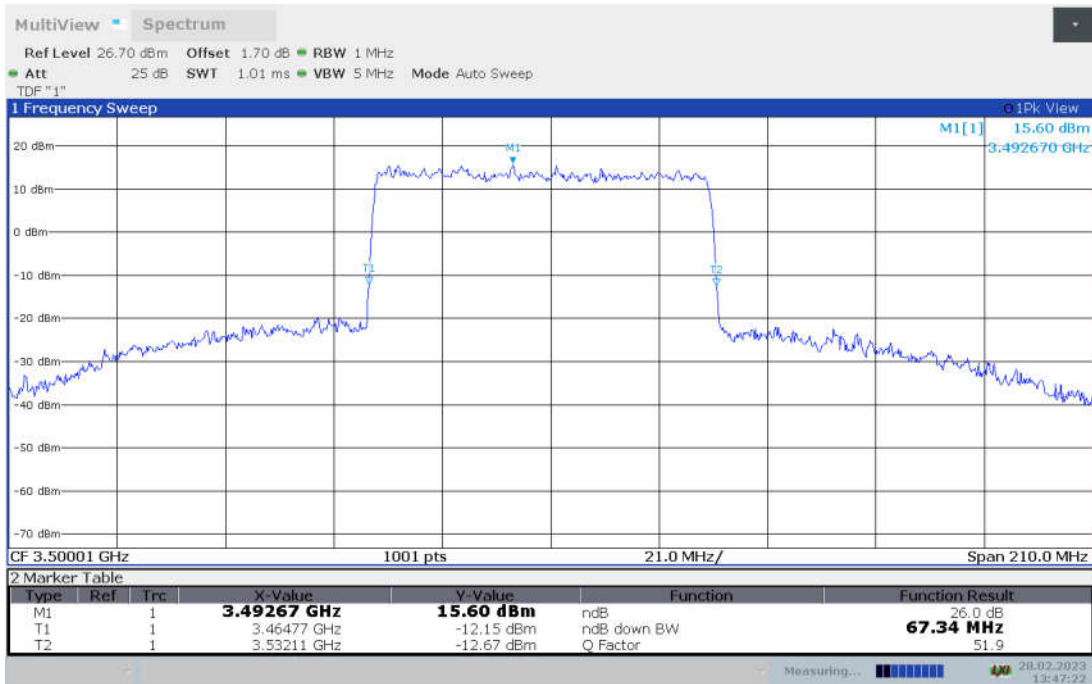

n78L,70MHz Bandwidth,DFT-s-pi/2 BPSK (-26dBc BW)

n78L,70MHz Bandwidth,DFT-s-QPSK (-26dBc BW)

n78L,70MHz Bandwidth, DFT-s-16QAM (-26dBc BW)

n78L,70MHz Bandwidth, DFT-s-64QAM (-26dBc BW)

n78L,70MHz Bandwidth, DFT-s-256QAM (-26dBc BW)