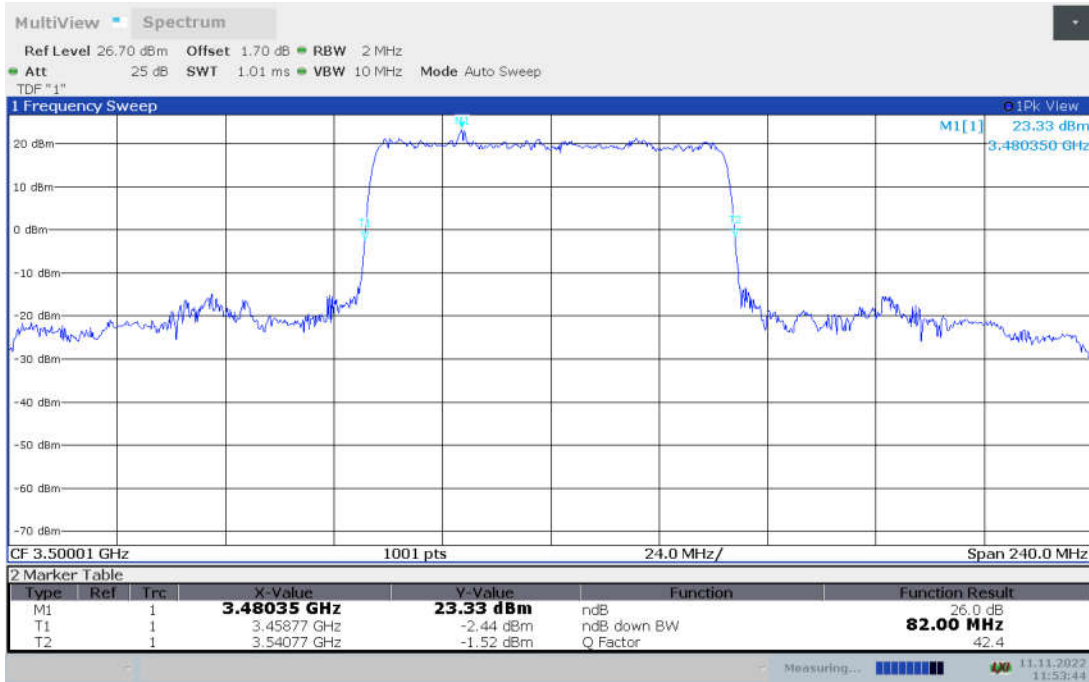

n78L,70MHz Bandwidth,DFT-s-pi/2 BPSK (-26dBc BW)

n78L,70MHz Bandwidth,DFT-s-QPSK (-26dBc BW)

n78L,70MHz Bandwidth, DFT-s-16QAM (-26dBc BW)

n78L,70MHz Bandwidth, DFT-s-64QAM (-26dBc BW)

n78L,70MHz Bandwidth, DFT-s-256QAM (-26dBc BW)

n78L,70MHz Bandwidth, CP-QPSK (-26dBc BW)

n78L,70MHz Bandwidth, CP-16QAM (-26dBc BW)

n78L,70MHz Bandwidth, CP-64QAM (-26dBc BW)

n78L,70MHz Bandwidth, CP-256QAM (-26dBc BW)

n78L,80MHz(-26dBc BW)

Frequency (MHz)	Emission Bandwidth (-26dBc BW) (MHz)								
	DFT-s-pi/2 BPSK	DFT-s-QPSK	DFT-s-16QAM	DFT-s-64QAM	DFT-s-256QAM	CP-QPSK	CP-16QAM	CP-64QAM	CP-256QAM
3500.01	82.00	82.24	82.48	82.48	82.48	82.96	82.96	82.96	82.96

n78L,80MHz Bandwidth,DFT-s-pi/2 BPSK (-26dBc BW)

n78L,80MHz Bandwidth,DFT-s-QPSK (-26dBc BW)

n78L,80MHz Bandwidth, DFT-s-16QAM (-26dBc BW)

n78L,80MHz Bandwidth, DFT-s-64QAM (-26dBc BW)

n78L,80MHz Bandwidth, DFT-s-256QAM (-26dBc BW)