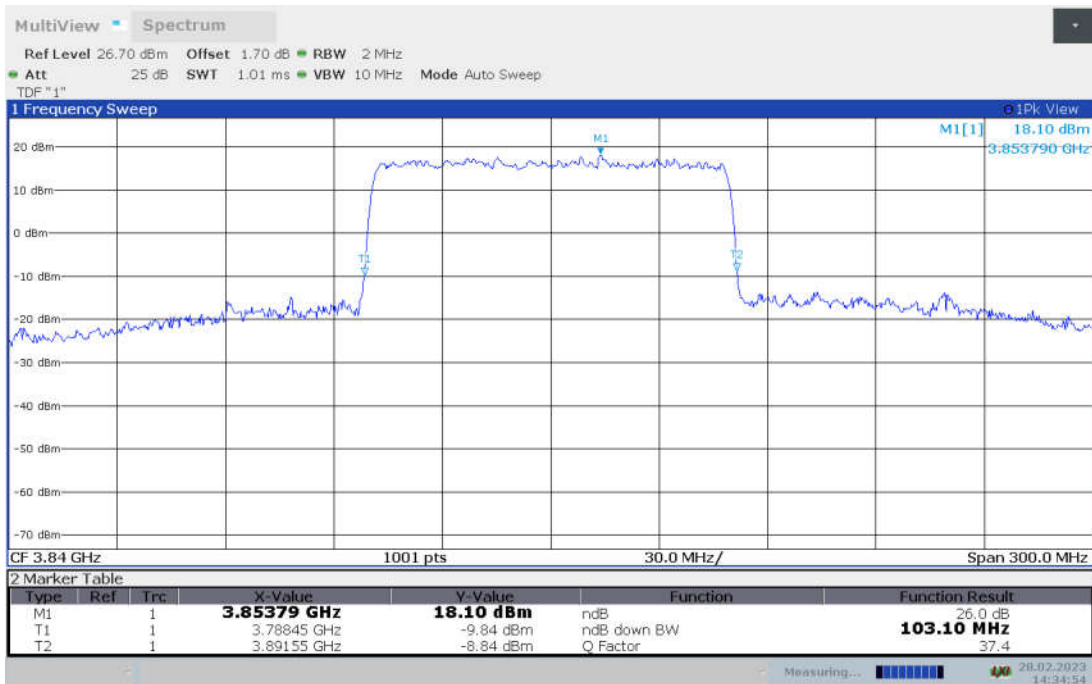

n77H, 100MHz Bandwidth, CP-64QAM (-26dBc BW)