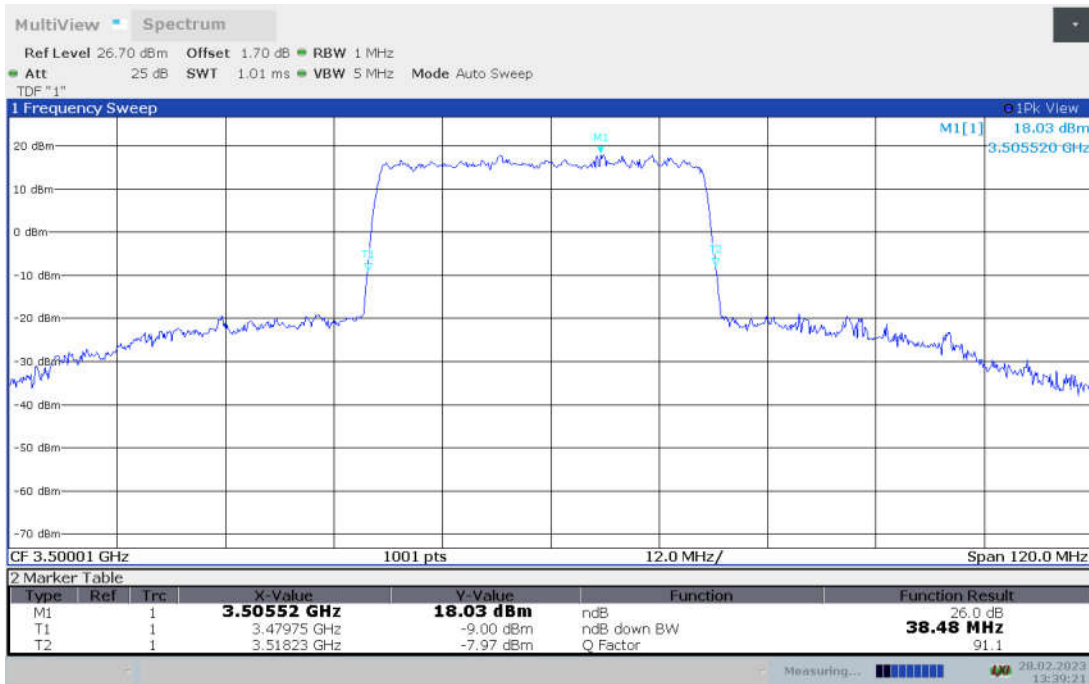

n78L,30MHz Bandwidth,DFT-s-pi/2 BPSK (-26dBc BW)

n78L,30MHz Bandwidth,DFT-s-QPSK (-26dBc BW)

n78L,30MHz Bandwidth, DFT-s-16QAM (-26dBc BW)

n78L,30MHz Bandwidth, DFT-s-64QAM (-26dBc BW)

n78L,30MHz Bandwidth, DFT-s-256QAM (-26dBc BW)