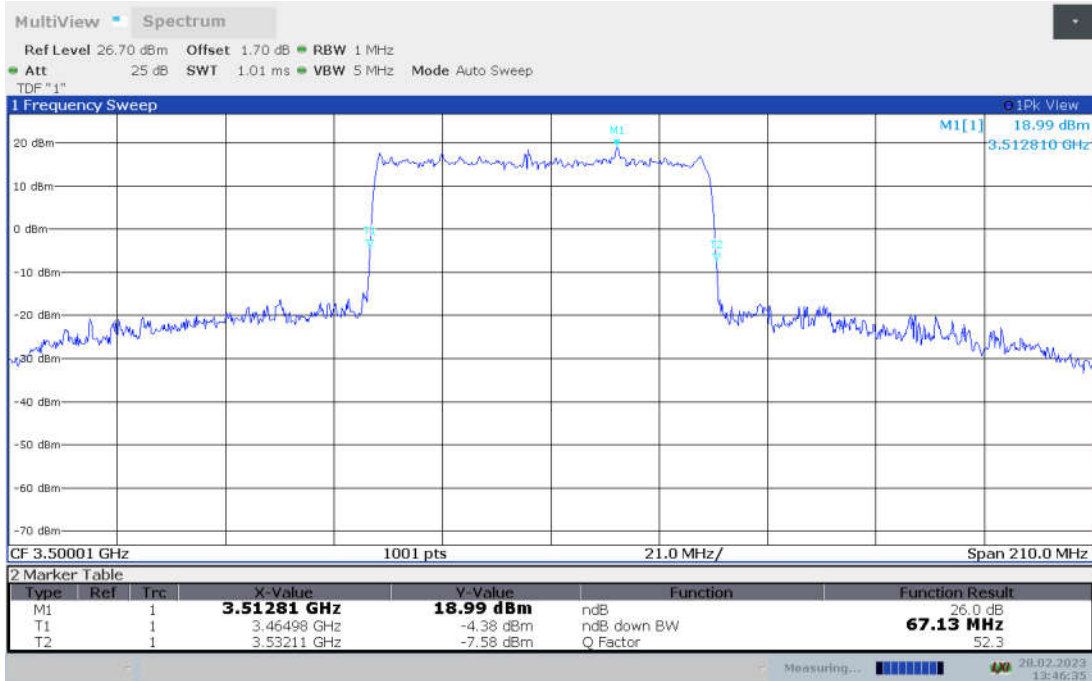

n78L,70MHz Bandwidth, DFT-s-16QAM (-26dBc BW)