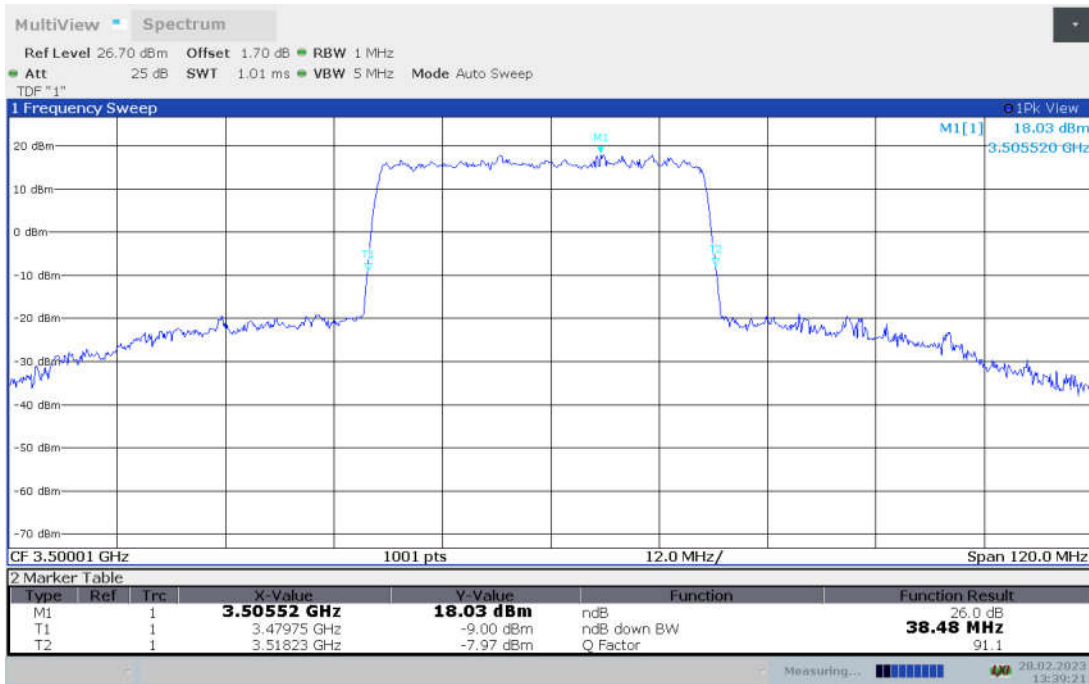

n78L,40MHz Bandwidth,DFT-s-pi/2 BPSK (-26dBc BW)

n78L,40MHz Bandwidth,DFT-s-QPSK (-26dBc BW)

n78L,40MHz Bandwidth, DFT-s-16QAM (-26dBc BW)

n78L,40MHz Bandwidth, DFT-s-64QAM (-26dBc BW)

n78L,40MHz Bandwidth, DFT-s-256QAM (-26dBc BW)