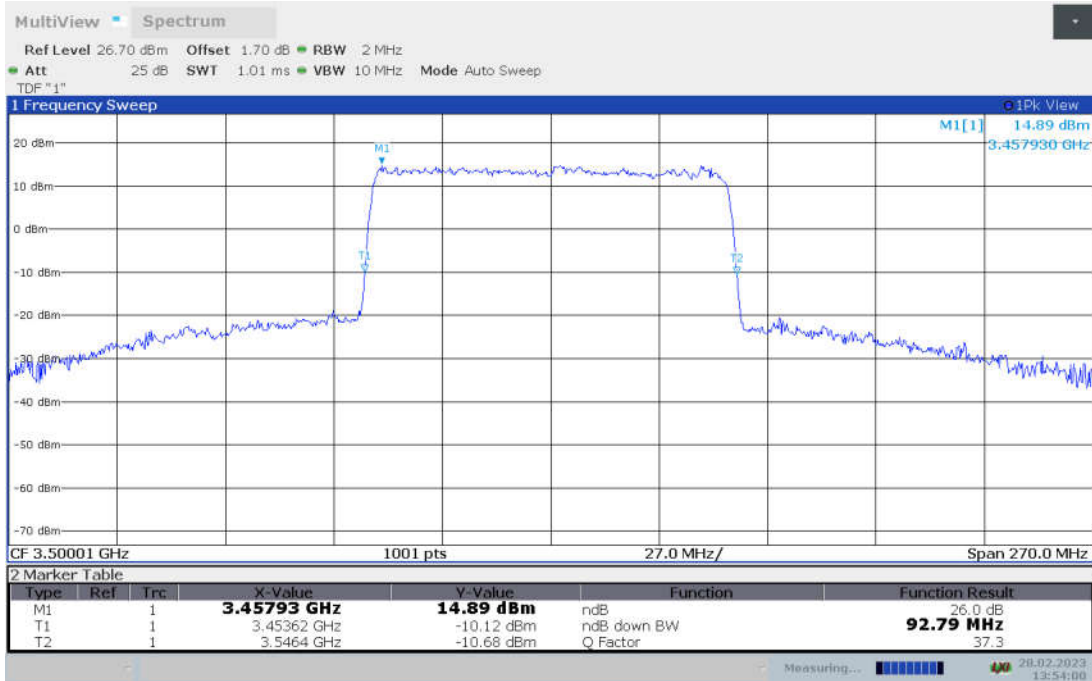

n78L,90MHz Bandwidth,DFT-s-pi/2 BPSK (-26dBc BW)

n78L,90MHz Bandwidth,DFT-s-QPSK (-26dBc BW)

n78L,90MHz Bandwidth, DFT-s-16QAM (-26dBc BW)

n78L,90MHz Bandwidth, DFT-s-64QAM (-26dBc BW)

n78L,90MHz Bandwidth, DFT-s-256QAM (-26dBc BW)

n78L,90MHz Bandwidth, CP-QPSK (-26dBc BW)

n78L,90MHz Bandwidth, CP-16QAM (-26dBc BW)

n78L,90MHz Bandwidth, CP-64QAM (-26dBc BW)

n78L,90MHz Bandwidth, CP-256QAM (-26dBc BW)

n78L,100MHz(-26dBc BW)

Frequency (MHz)	Emission Bandwidth (-26dBc BW) (MHz)								
	DFT-s-pi/2 BPSK	DFT-s-QPSK	DFT-s-16QAM	DFT-s-64QAM	DFT-s-256QAM	CP-QPSK	CP-16QAM	CP-64QAM	CP-256QAM
3500.01	101.90	101.90	101.90	101.90	101.90	102.80	103.10	103.10	103.10

n78L,100MHz Bandwidth,DFT-s-pi/2 BPSK (-26dBc BW)

n78L,100MHz Bandwidth,DFT-s-QPSK (-26dBc BW)

n78L, 100MHz Bandwidth, DFT-s-16QAM (-26dBc BW)

n78L, 100MHz Bandwidth, DFT-s-64QAM (-26dBc BW)

n78L,100MHz Bandwidth, DFT-s-256QAM (-26dBc BW)