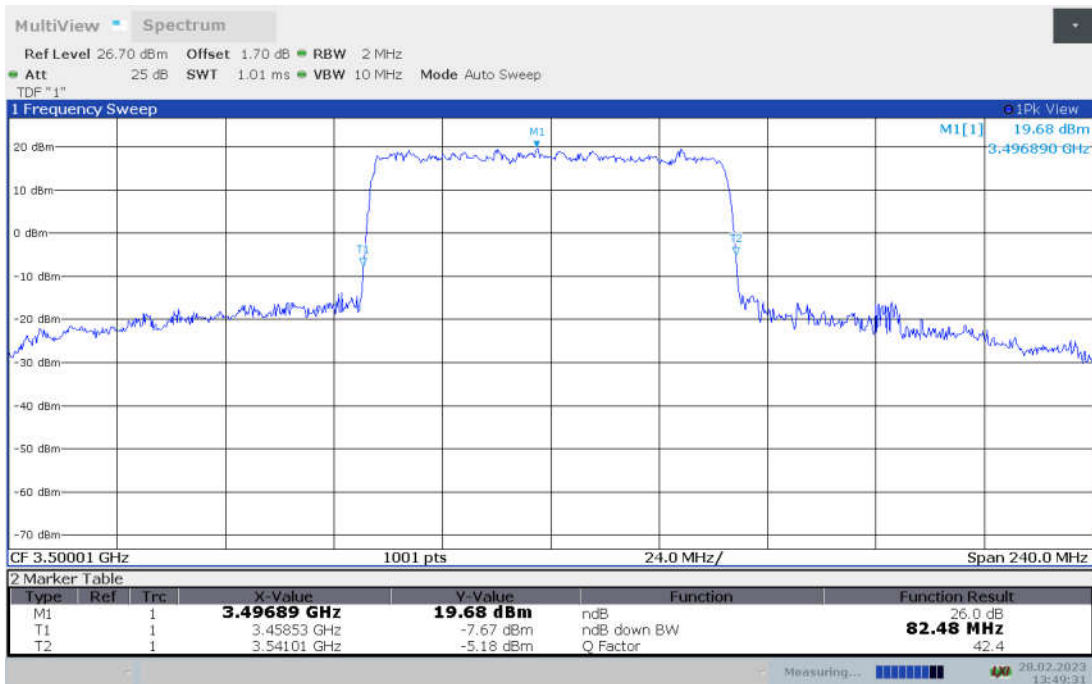

n78L,80MHz Bandwidth,DFT-s-pi/2 BPSK (-26dBc BW)

n78L,80MHz Bandwidth,DFT-s-QPSK (-26dBc BW)

n78L,80MHz Bandwidth, DFT-s-16QAM (-26dBc BW)

n78L,80MHz Bandwidth, DFT-s-64QAM (-26dBc BW)

n78L,80MHz Bandwidth, DFT-s-256QAM (-26dBc BW)