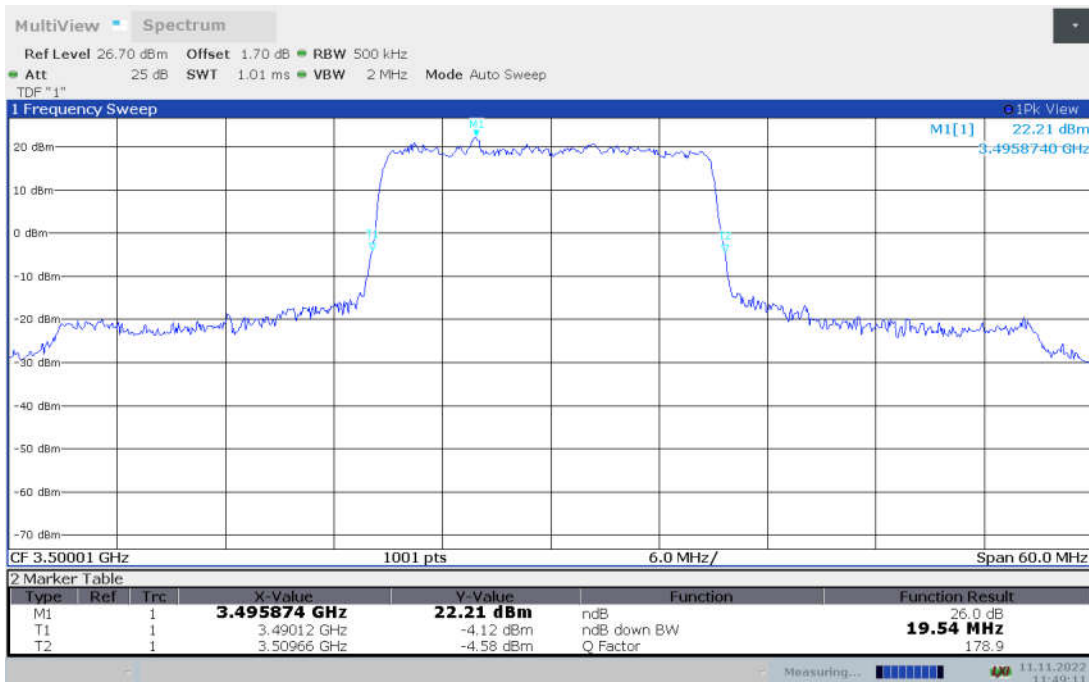

n78L,20MHz Bandwidth,DFT-s-QPSK (-26dBc BW)