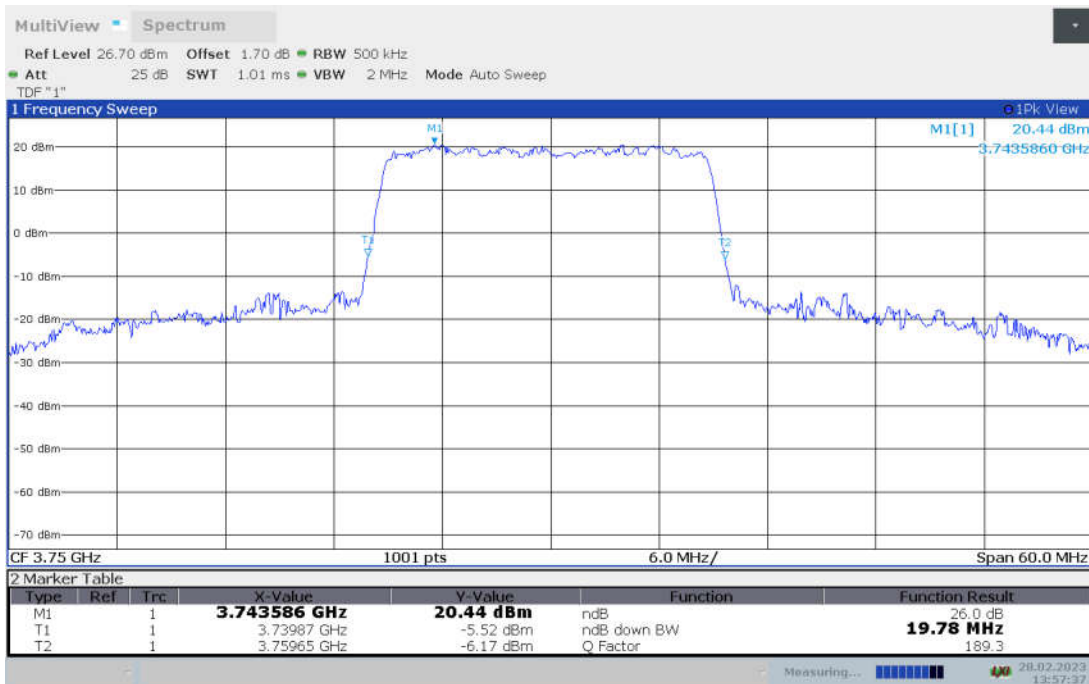

n78H,20MHz Bandwidth,DFT-s-pi/2 BPSK (-26dBc BW)

n78H,20MHz Bandwidth,DFT-s-QPSK (-26dBc BW)

n78H,20MHz Bandwidth, DFT-s-16QAM (-26dBc BW)

n78H,20MHz Bandwidth, DFT-s-64QAM (-26dBc BW)

n78H,20MHz Bandwidth, DFT-s-256QAM (-26dBc BW)

n78H,20MHz Bandwidth, CP-QPSK (-26dBc BW)