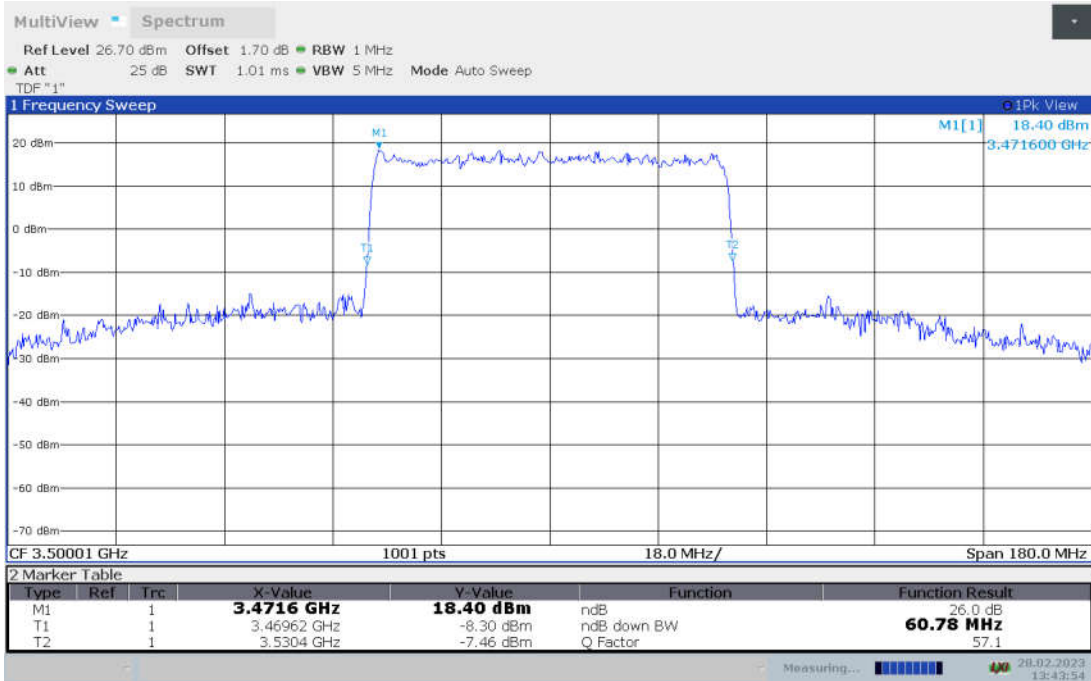

n78L,60MHz Bandwidth, DFT-s-16QAM (-26dBc BW)