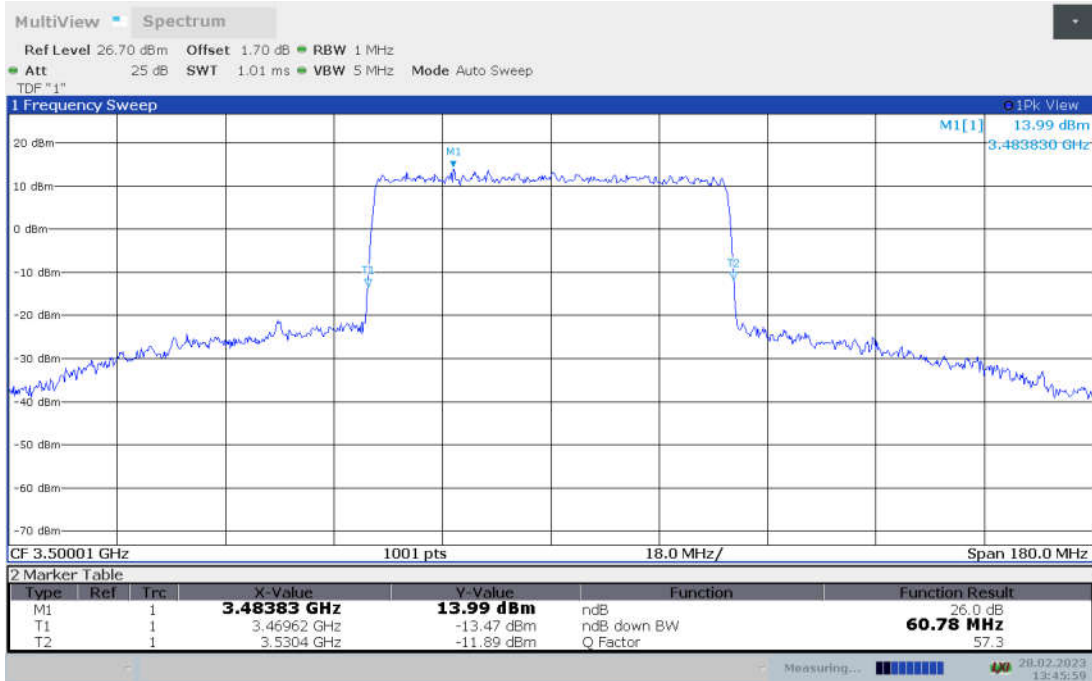

n78L,60MHz Bandwidth, CP-QPSK (-26dBc BW)

n78L,60MHz Bandwidth, CP-16QAM (-26dBc BW)

n78L,60MHz Bandwidth, CP-64QAM (-26dBc BW)

n78L,60MHz Bandwidth, CP-256QAM (-26dBc BW)

n78L,70MHz(-26dBc BW)

Frequency (MHz)	Emission Bandwidth (-26dBc BW) (MHz)								
	DFT-s-pi/2 BPSK	DFT-s-QPSK	DFT-s-16QAM	DFT-s-64QAM	DFT-s-256QAM	CP-QPSK	CP-16QAM	CP-64QAM	CP-256QAM
3500.01	67.34	67.34	67.13	67.34	67.34	70.70	70.49	70.49	70.49

n78L,70MHz Bandwidth,DFT-s-pi/2 BPSK (-26dBc BW)

n78L,70MHz Bandwidth,DFT-s-QPSK (-26dBc BW)

n78L,70MHz Bandwidth, DFT-s-16QAM (-26dBc BW)

n78L,70MHz Bandwidth, DFT-s-64QAM (-26dBc BW)

n78L,70MHz Bandwidth, DFT-s-256QAM (-26dBc BW)