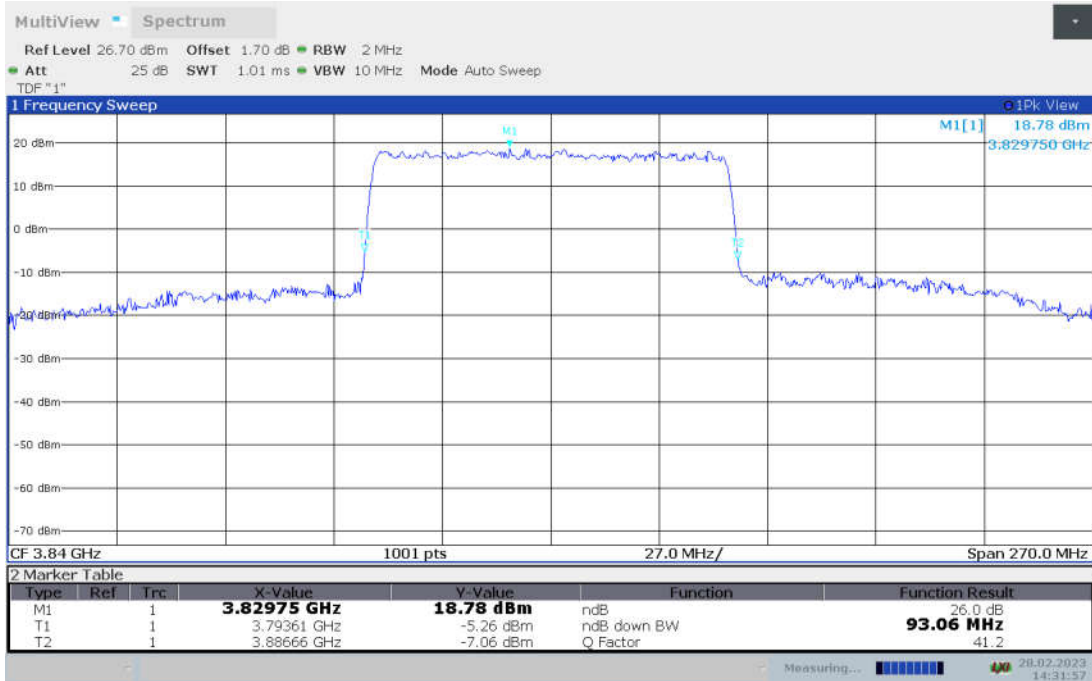

n77H,90MHz Bandwidth, DFT-s-256QAM (-26dBc BW)

n77H,90MHz Bandwidth, CP-QPSK (-26dBc BW)

n77H,90MHz Bandwidth, CP-16QAM (-26dBc BW)

n77H,90MHz Bandwidth, CP-64QAM (-26dBc BW)

n77H,90MHz Bandwidth, CP-256QAM (-26dBc BW)