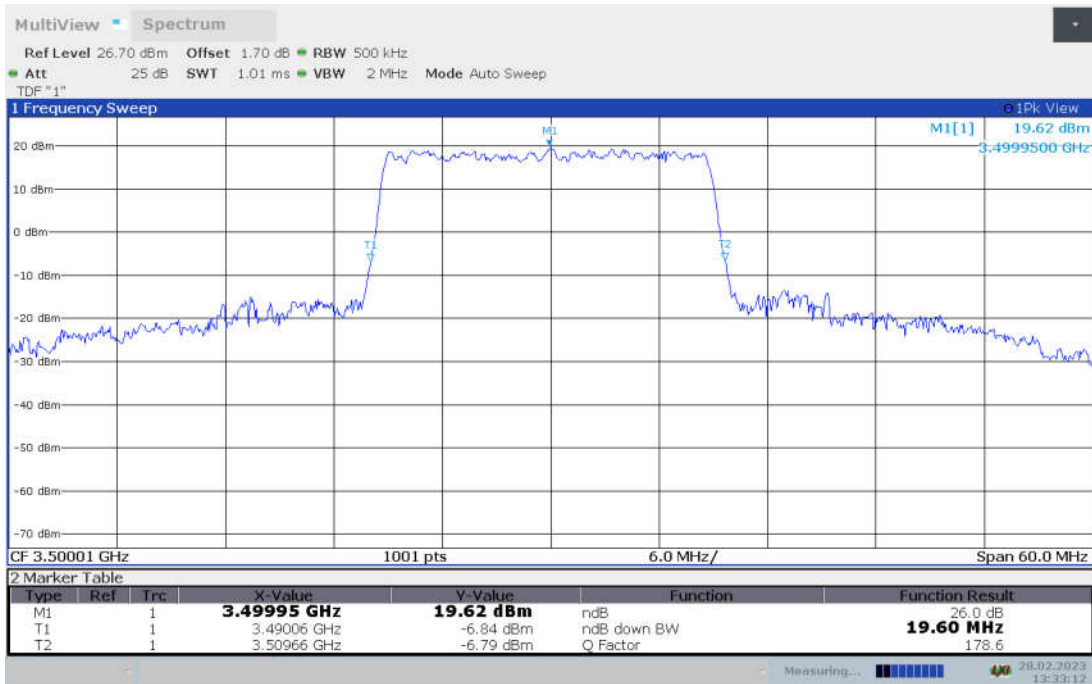

n78L,20MHz Bandwidth,DFT-s-pi/2 BPSK (-26dBc BW)

n78L,20MHz Bandwidth,DFT-s-QPSK (-26dBc BW)

n78L,20MHz Bandwidth, DFT-s-16QAM (-26dBc BW)

n78L,20MHz Bandwidth, DFT-s-64QAM (-26dBc BW)

n78L,20MHz Bandwidth, DFT-s-256QAM (-26dBc BW)