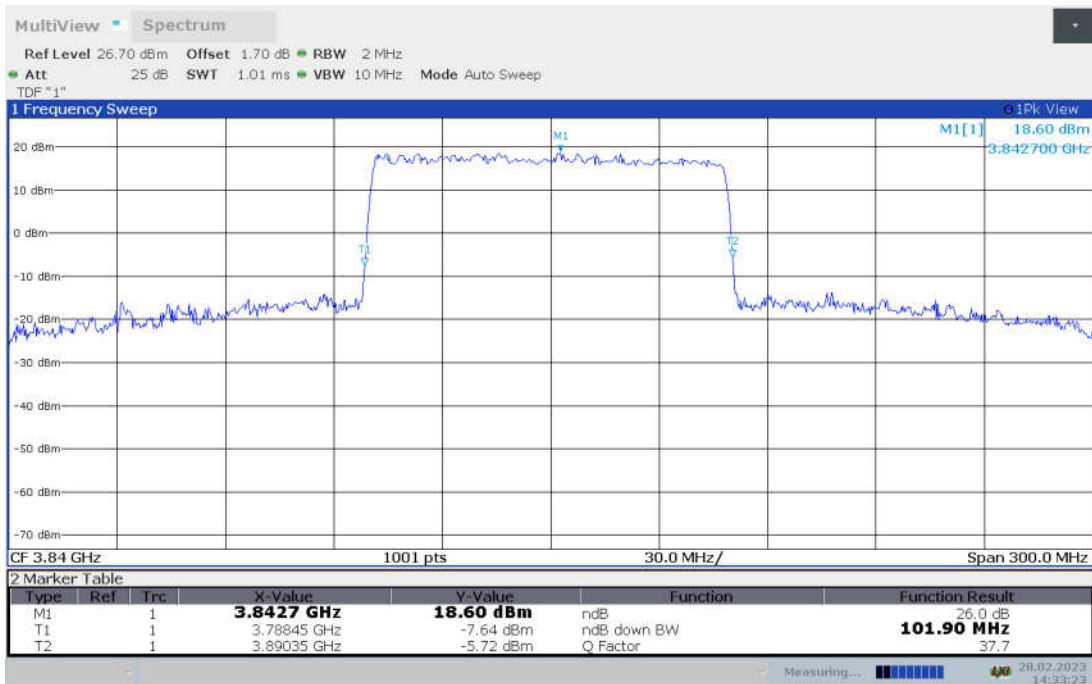

n77H,100MHz Bandwidth,DFT-s-pi/2 BPSK (-26dBc BW)

n77H,100MHz Bandwidth,DFT-s-QPSK (-26dBc BW)

n77H, 100MHz Bandwidth, DFT-s-16QAM (-26dBc BW)

n77H, 100MHz Bandwidth, DFT-s-64QAM (-26dBc BW)

n77H, 100MHz Bandwidth, DFT-s-256QAM (-26dBc BW)

n77H, 100MHz Bandwidth, CP-QPSK (-26dBc BW)

n77H, 100MHz Bandwidth, CP-16QAM (-26dBc BW)

n77H, 100MHz Bandwidth, CP-64QAM (-26dBc BW)

n77H,100MHz Bandwidth, CP-256QAM (-26dBc BW)

n78L

n78L,20MHz(-26dBc BW)