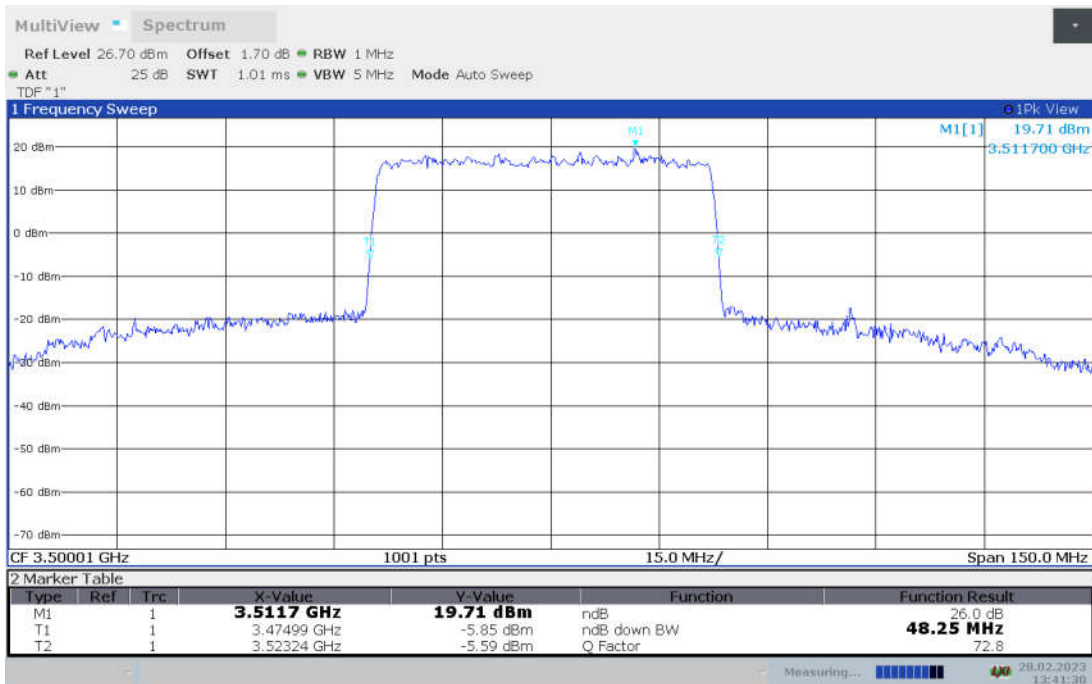

n78L,50MHz Bandwidth,DFT-s-pi/2 BPSK (-26dBc BW)

n78L,50MHz Bandwidth,DFT-s-QPSK (-26dBc BW)

n78L,50MHz Bandwidth, DFT-s-16QAM (-26dBc BW)

n78L,50MHz Bandwidth, DFT-s-64QAM (-26dBc BW)

n78L,50MHz Bandwidth, DFT-s-256QAM (-26dBc BW)