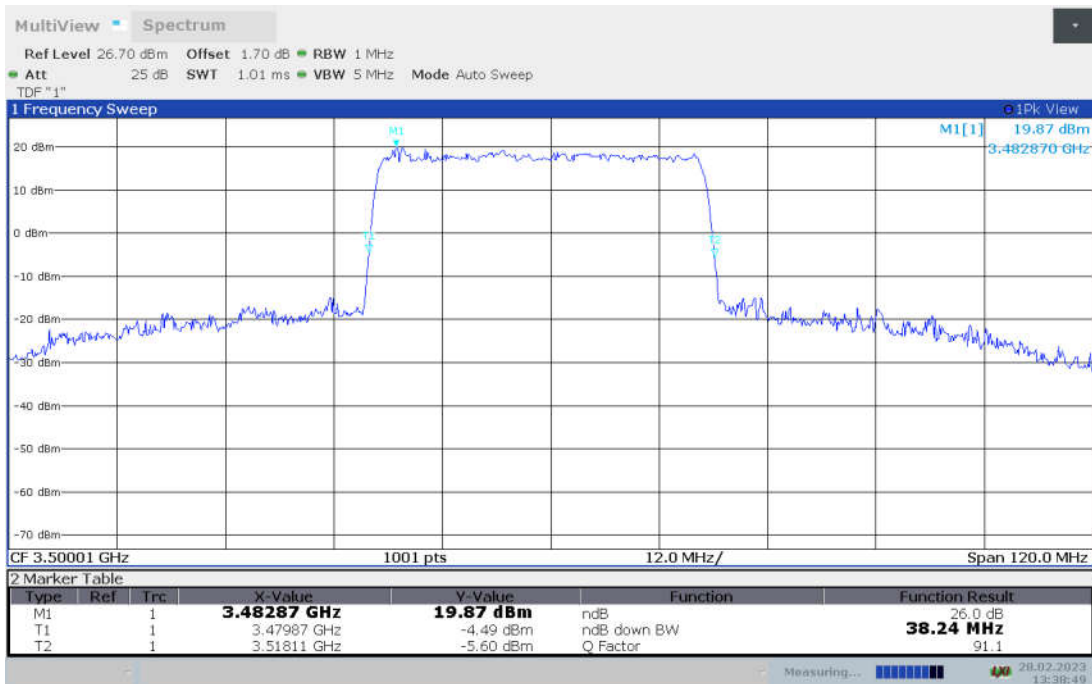

n78L,40MHz Bandwidth,DFT-s-pi/2 BPSK (-26dBc BW)

n78L,40MHz Bandwidth,DFT-s-QPSK (-26dBc BW)

n78L,40MHz Bandwidth, DFT-s-16QAM (-26dBc BW)

n78L,40MHz Bandwidth, DFT-s-64QAM (-26dBc BW)

n78L,40MHz Bandwidth, DFT-s-256QAM (-26dBc BW)