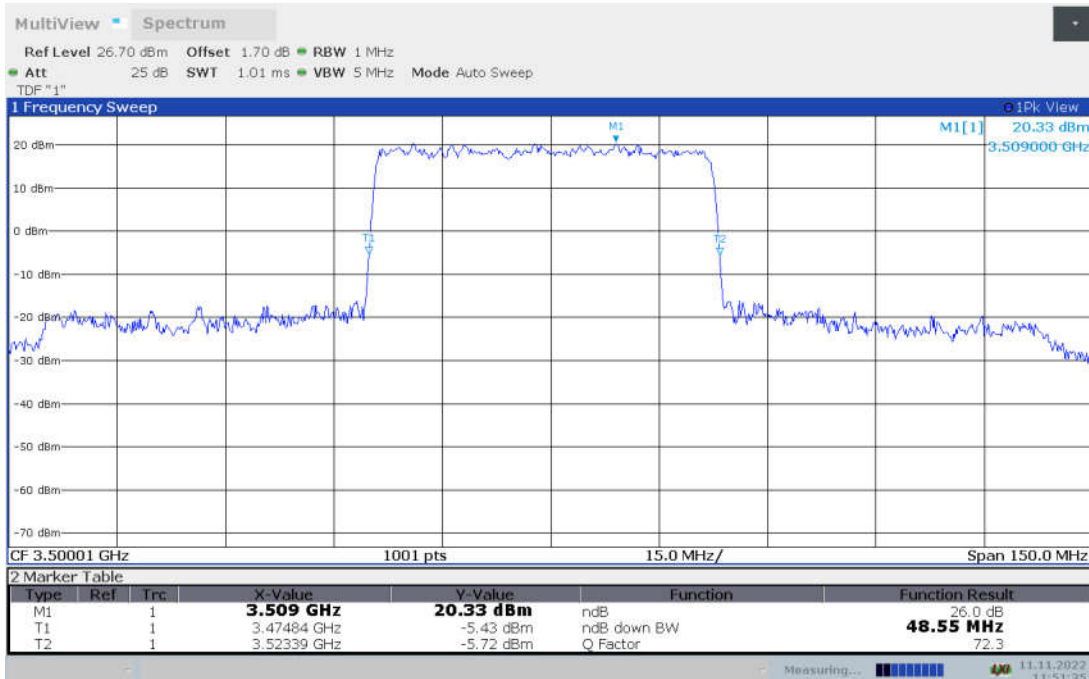

n78L,50MHz Bandwidth,DFT-s-QPSK (-26dBc BW)