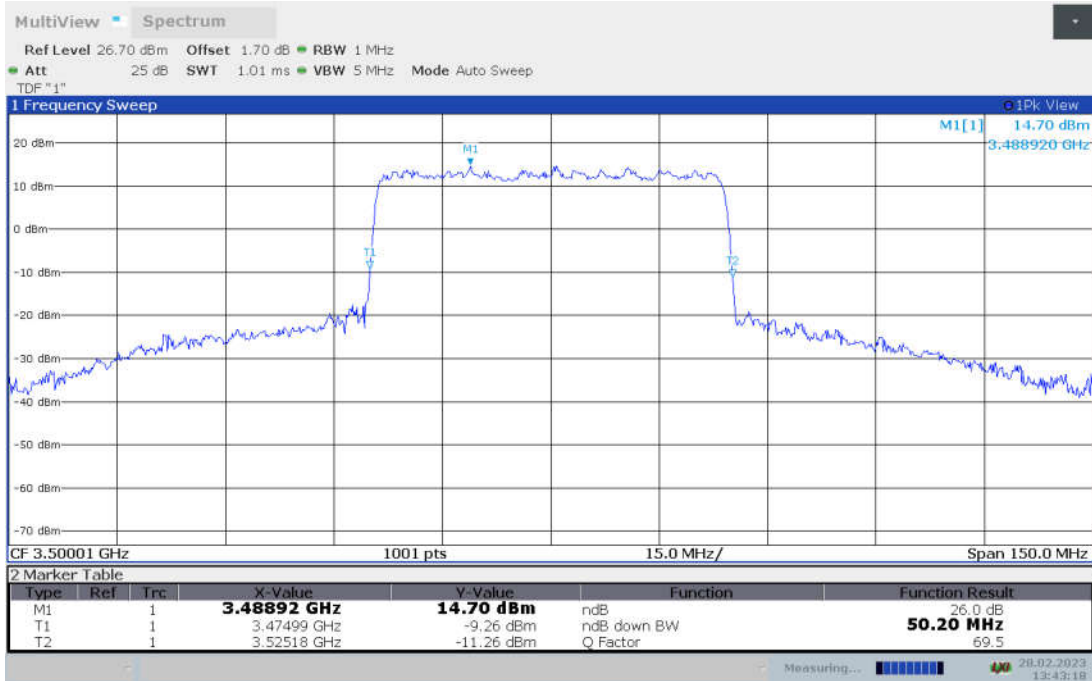

n78L,50MHz Bandwidth, CP-QPSK (-26dBc BW)

n78L,50MHz Bandwidth, CP-16QAM (-26dBc BW)

n78L,50MHz Bandwidth, CP-64QAM (-26dBc BW)

n78L,50MHz Bandwidth, CP-256QAM (-26dBc BW)

n78L,60MHz(-26dBc BW)

Frequency (MHz)	Emission Bandwidth (-26dBc BW) (MHz)								
	DFT-s-pi/2 BPSK	DFT-s-QPSK	DFT-s-16QAM	DFT-s-64QAM	DFT-s-256QAM	CP-QPSK	CP-16QAM	CP-64QAM	CP-256QAM
3500.01	60.60	60.60	60.78	60.96	60.78	60.78	60.96	60.78	60.78

n78L,60MHz Bandwidth,DFT-s-pi/2 BPSK (-26dBc BW)

n78L,60MHz Bandwidth,DFT-s-QPSK (-26dBc BW)

n78L,60MHz Bandwidth, DFT-s-16QAM (-26dBc BW)

n78L,60MHz Bandwidth, DFT-s-64QAM (-26dBc BW)

n78L,60MHz Bandwidth, DFT-s-256QAM (-26dBc BW)