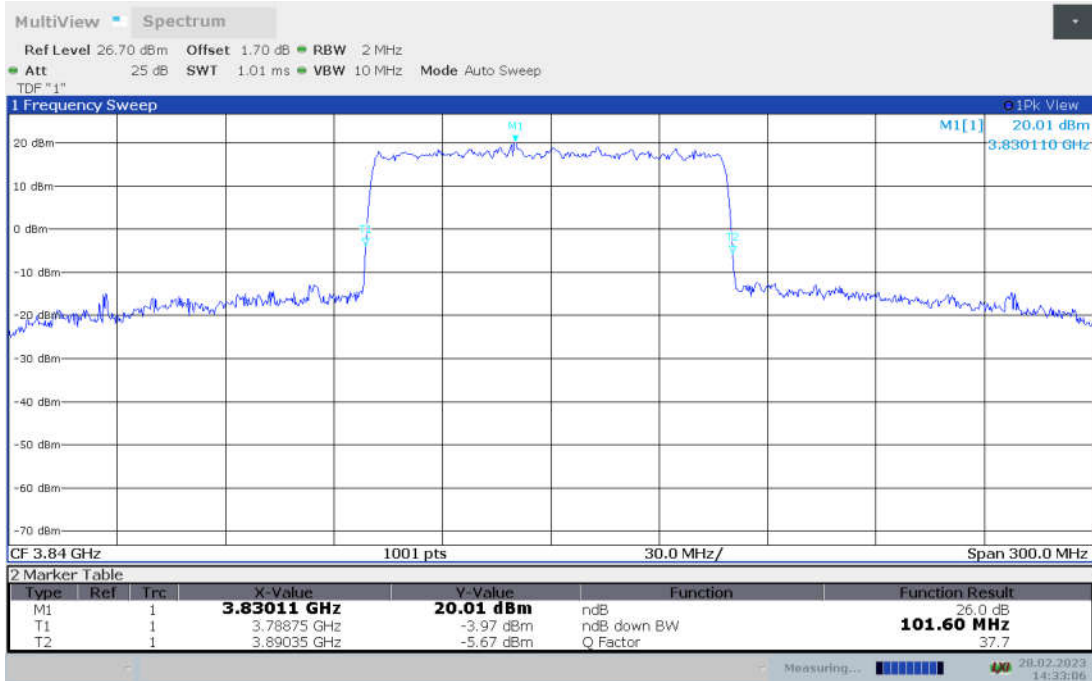

n77H,100MHz(-26dBc BW)

Frequency (MHz)	Emission Bandwidth (-26dBc BW) (MHz)								
	DFT-s-pi/2 BPSK	DFT-s-QPSK	DFT-s-16QAM	DFT-s-64QAM	DFT-s-256QAM	CP-QPSK	CP-16QAM	CP-64QAM	CP-256QAM
3840	101.90	102.20	101.60	101.90	101.90	103.10	103.10	103.10	103.10

n77H,100MHz Bandwidth,DFT-s-pi/2 BPSK (-26dBc BW)

n77H,100MHz Bandwidth,DFT-s-QPSK (-26dBc BW)

n77H, 100MHz Bandwidth, DFT-s-16QAM (-26dBc BW)

n77H, 100MHz Bandwidth, DFT-s-64QAM (-26dBc BW)

n77H, 100MHz Bandwidth, DFT-s-256QAM (-26dBc BW)