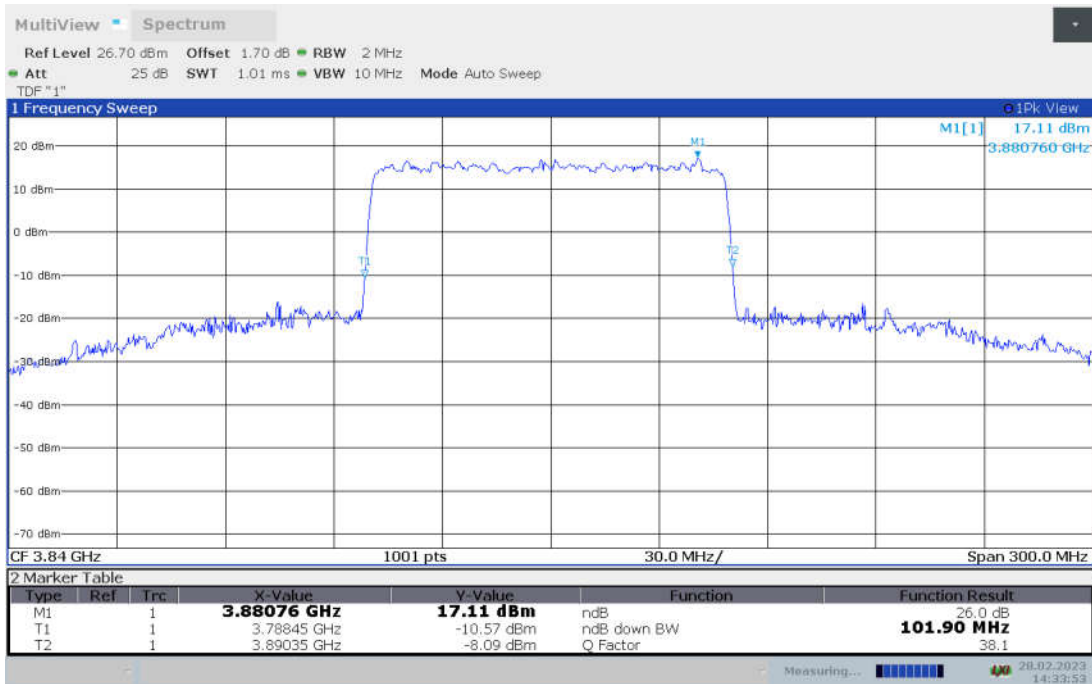

n77H,100MHz Bandwidth,DFT-s-pi/2 BPSK (-26dBc BW)

n77H,100MHz Bandwidth,DFT-s-QPSK (-26dBc BW)

n77H, 100MHz Bandwidth, DFT-s-16QAM (-26dBc BW)

n77H, 100MHz Bandwidth, DFT-s-64QAM (-26dBc BW)

n77H, 100MHz Bandwidth, DFT-s-256QAM (-26dBc BW)