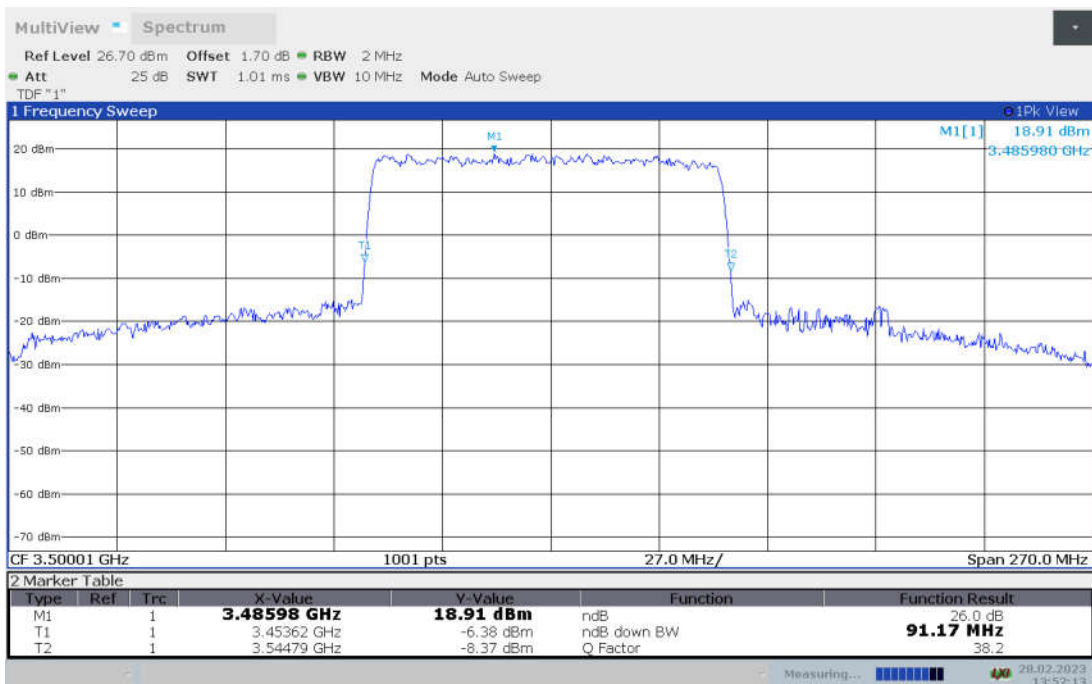

n78L,90MHz Bandwidth,DFT-s-pi/2 BPSK (-26dBc BW)

n78L,90MHz Bandwidth,DFT-s-QPSK (-26dBc BW)

n78L,90MHz Bandwidth, DFT-s-16QAM (-26dBc BW)

n78L,90MHz Bandwidth, DFT-s-64QAM (-26dBc BW)

n78L,90MHz Bandwidth, DFT-s-256QAM (-26dBc BW)