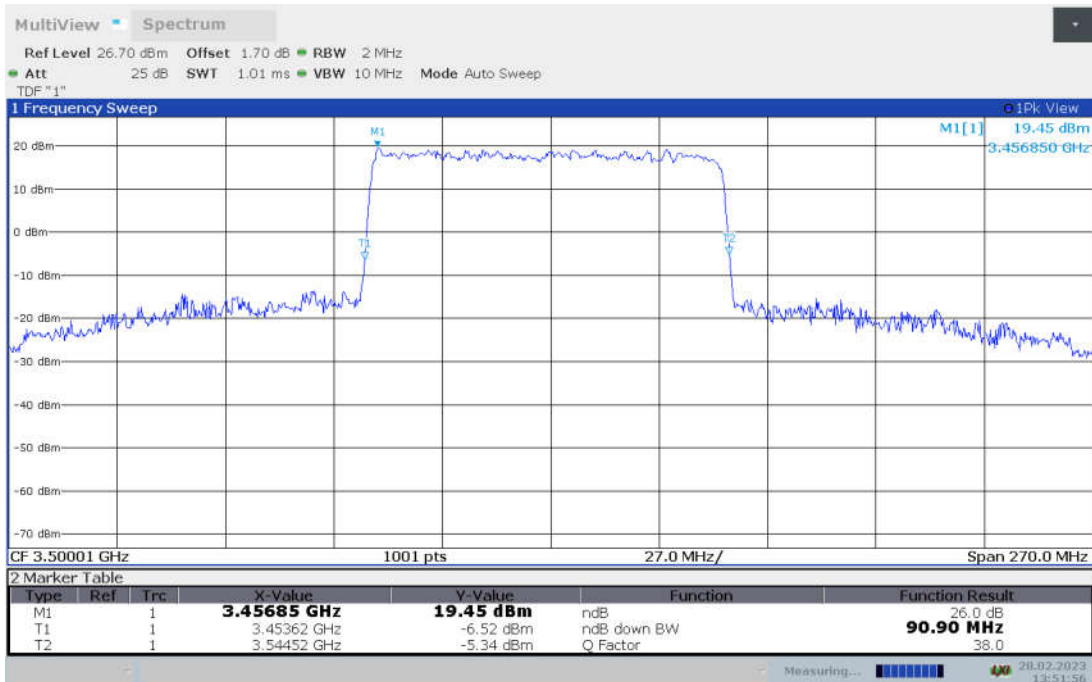

n78L,80MHz Bandwidth, CP-QPSK (-26dBc BW)

n78L,80MHz Bandwidth, CP-16QAM (-26dBc BW)

n78L,80MHz Bandwidth, CP-64QAM (-26dBc BW)

n78L,80MHz Bandwidth, CP-256QAM (-26dBc BW)

n78L,90MHz(-26dBc BW)

Frequency (MHz)	Emission Bandwidth (-26dBc BW) (MHz)								
	DFT-s-pi/2 BPSK	DFT-s-QPSK	DFT-s-16QAM	DFT-s-64QAM	DFT-s-256QAM	CP-QPSK	CP-16QAM	CP-64QAM	CP-256QAM
3500.01	90.90	90.90	90.90	91.17	90.90	92.79	92.79	92.79	92.79

n78L,90MHz Bandwidth,DFT-s-pi/2 BPSK (-26dBc BW)

n78L,90MHz Bandwidth,DFT-s-QPSK (-26dBc BW)

n78L,90MHz Bandwidth, DFT-s-16QAM (-26dBc BW)

n78L,90MHz Bandwidth, DFT-s-64QAM (-26dBc BW)

n78L,90MHz Bandwidth, DFT-s-256QAM (-26dBc BW)