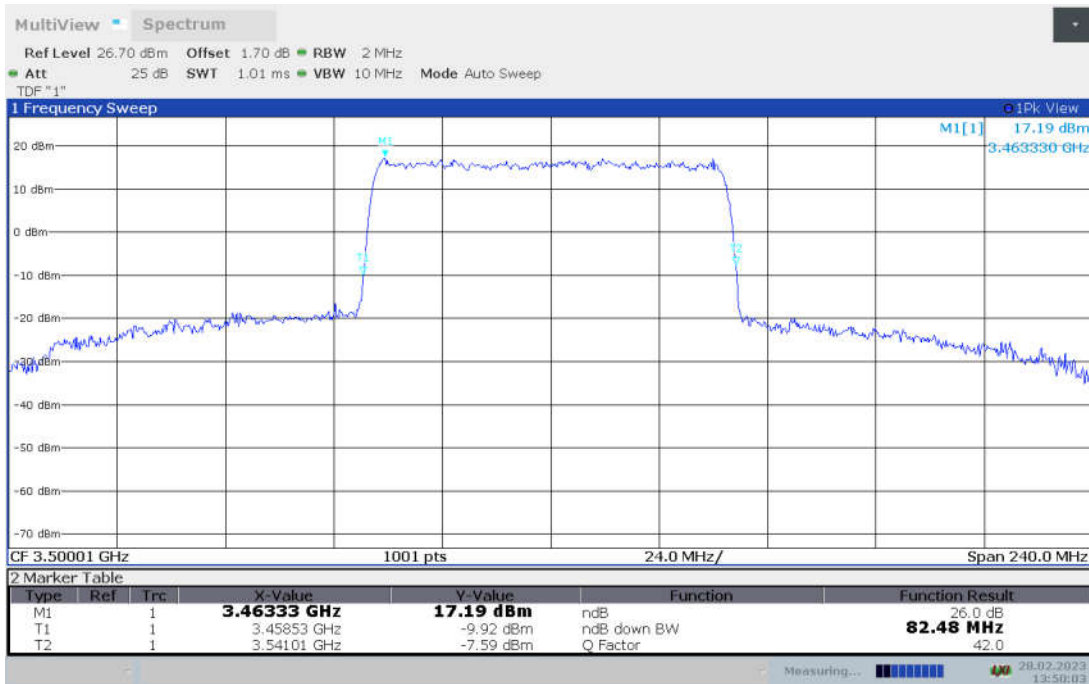

n78L,80MHz Bandwidth,DFT-s-pi/2 BPSK (-26dBc BW)

n78L,80MHz Bandwidth,DFT-s-QPSK (-26dBc BW)

n78L,80MHz Bandwidth, DFT-s-16QAM (-26dBc BW)

n78L,80MHz Bandwidth, DFT-s-64QAM (-26dBc BW)

n78L,80MHz Bandwidth, DFT-s-256QAM (-26dBc BW)