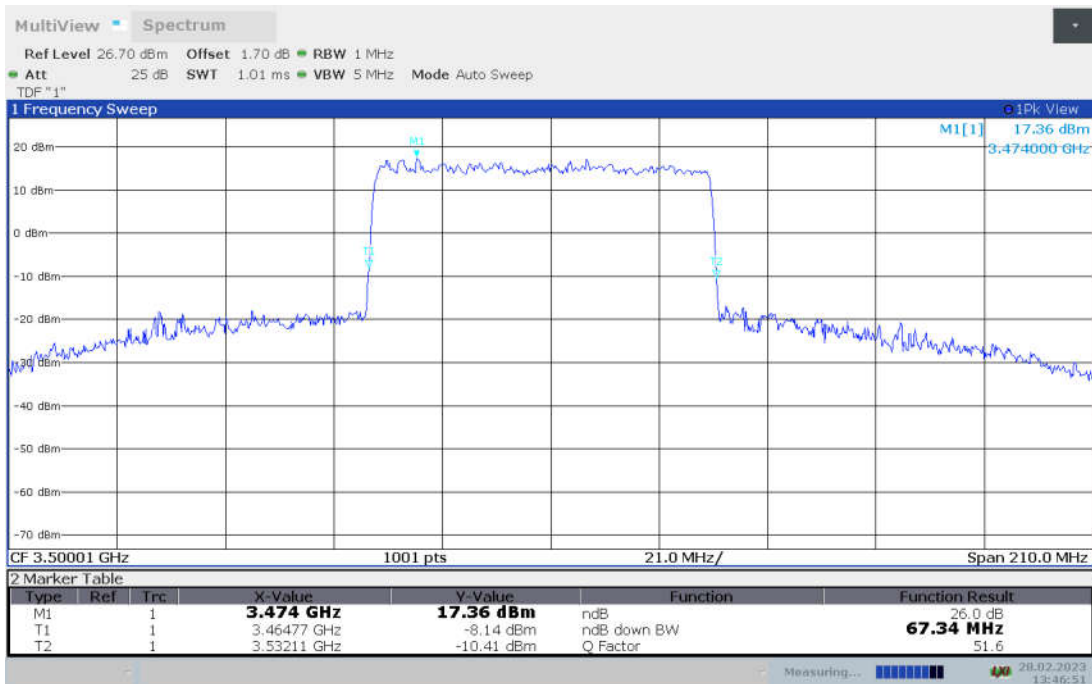

n78L,70MHz Bandwidth,DFT-s-pi/2 BPSK (-26dBc BW)

n78L,70MHz Bandwidth,DFT-s-QPSK (-26dBc BW)

n78L,70MHz Bandwidth, DFT-s-16QAM (-26dBc BW)

n78L,70MHz Bandwidth, DFT-s-64QAM (-26dBc BW)

n78L,70MHz Bandwidth, DFT-s-256QAM (-26dBc BW)