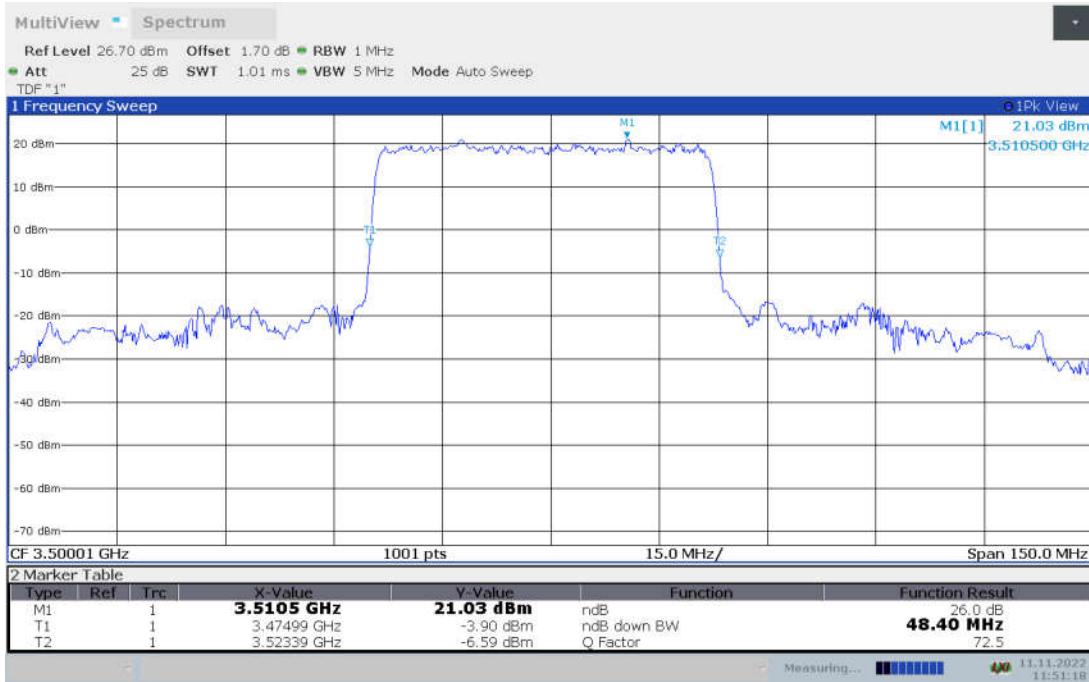

n78L,40MHz Bandwidth,DFT-s-pi/2 BPSK (-26dBc BW)

n78L,40MHz Bandwidth,DFT-s-QPSK (-26dBc BW)

n78L,40MHz Bandwidth, DFT-s-16QAM (-26dBc BW)

n78L,40MHz Bandwidth, DFT-s-64QAM (-26dBc BW)

n78L,40MHz Bandwidth, DFT-s-256QAM (-26dBc BW)

n78L,40MHz Bandwidth, CP-QPSK (-26dBc BW)

n78L,40MHz Bandwidth, CP-16QAM (-26dBc BW)

n78L,40MHz Bandwidth, CP-64QAM (-26dBc BW)

n78L,40MHz Bandwidth, CP-256QAM (-26dBc BW)

n78L,50MHz(-26dBc BW)

Frequency (MHz)	Emission Bandwidth (-26dBc BW) (MHz)								
	DFT-s-pi/2 BPSK	DFT-s-QPSK	DFT-s-16QAM	DFT-s-64QAM	DFT-s-256QAM	CP-QPSK	CP-16QAM	CP-64QAM	CP-256QAM
3500.01	48.40	48.55	48.55	48.25	48.40	50.35	50.35	50.35	50.20

n78L,50MHz Bandwidth,DFT-s-pi/2 BPSK (-26dBc BW)

n78L,50MHz Bandwidth,DFT-s-QPSK (-26dBc BW)

n78L,50MHz Bandwidth, DFT-s-16QAM (-26dBc BW)

n78L,50MHz Bandwidth, DFT-s-64QAM (-26dBc BW)

n78L,50MHz Bandwidth, DFT-s-256QAM (-26dBc BW)