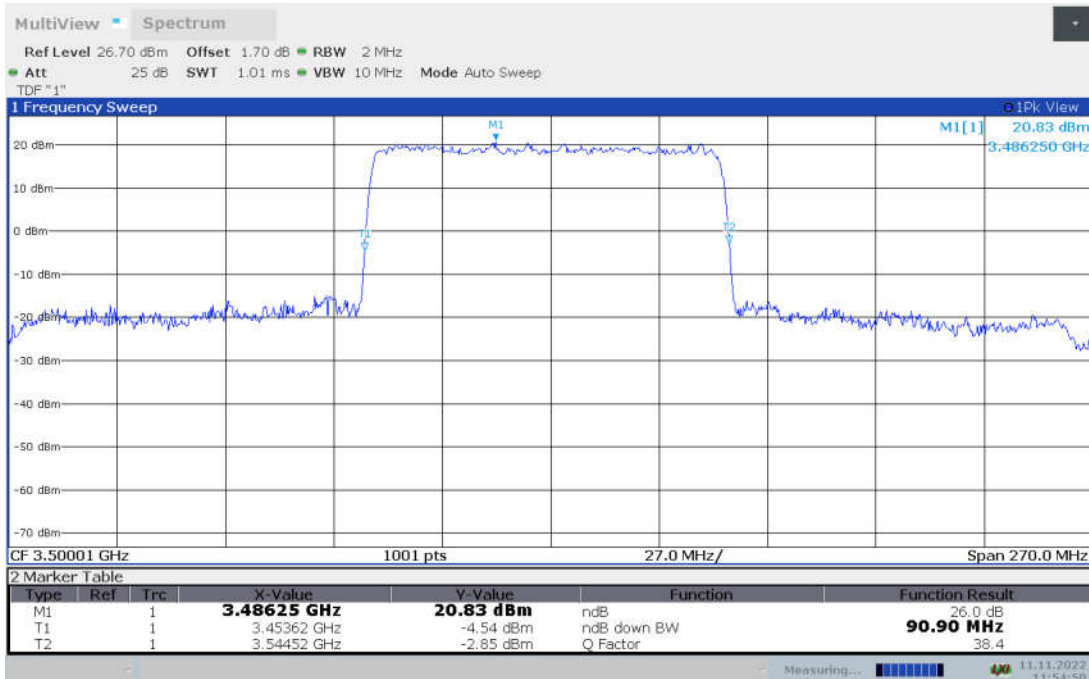

n78L,80MHz Bandwidth, CP-QPSK (-26dBc BW)

n78L,80MHz Bandwidth, CP-16QAM (-26dBc BW)

n78L,80MHz Bandwidth, CP-64QAM (-26dBc BW)

n78L,80MHz Bandwidth, CP-256QAM (-26dBc BW)

n78L,90MHz(-26dBc BW)

Frequency (MHz)	Emission Bandwidth (-26dBc BW) (MHz)								
	DFT-s-pi/2 BPSK	DFT-s-QPSK	DFT-s-16QAM	DFT-s-64QAM	DFT-s-256QAM	CP-QPSK	CP-16QAM	CP-64QAM	CP-256QAM
3500.01	90.90	90.90	90.90	91.17	90.90	92.79	92.79	92.79	92.79

n78L,90MHz Bandwidth,DFT-s-pi/2 BPSK (-26dBc BW)

n78L,90MHz Bandwidth,DFT-s-QPSK (-26dBc BW)

n78L,90MHz Bandwidth, DFT-s-16QAM (-26dBc BW)

n78L,90MHz Bandwidth, DFT-s-64QAM (-26dBc BW)

n78L,90MHz Bandwidth, DFT-s-256QAM (-26dBc BW)