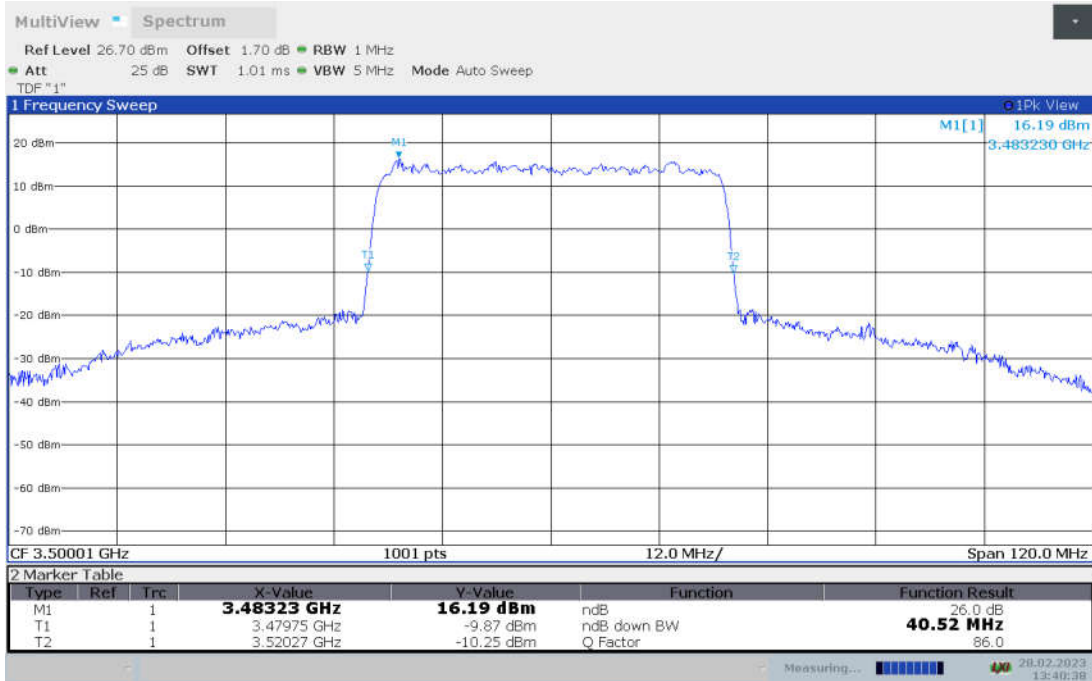

n78L,40MHz Bandwidth, CP-QPSK (-26dBc BW)

n78L,40MHz Bandwidth, CP-16QAM (-26dBc BW)

n78L,40MHz Bandwidth, CP-64QAM (-26dBc BW)

n78L,40MHz Bandwidth, CP-256QAM (-26dBc BW)

n78L,50MHz(-26dBc BW)

Frequency (MHz)	Emission Bandwidth (-26dBc BW) (MHz)								
	DFT-s-pi/2 BPSK	DFT-s-QPSK	DFT-s-16QAM	DFT-s-64QAM	DFT-s-256QAM	CP-QPSK	CP-16QAM	CP-64QAM	CP-256QAM
3500.01	48.40	48.55	48.55	48.25	48.40	50.35	50.35	50.35	50.20

n78L,50MHz Bandwidth,DFT-s-pi/2 BPSK (-26dBc BW)

n78L,50MHz Bandwidth,DFT-s-QPSK (-26dBc BW)

n78L,50MHz Bandwidth, DFT-s-16QAM (-26dBc BW)

n78L,50MHz Bandwidth, DFT-s-64QAM (-26dBc BW)

n78L,50MHz Bandwidth, DFT-s-256QAM (-26dBc BW)