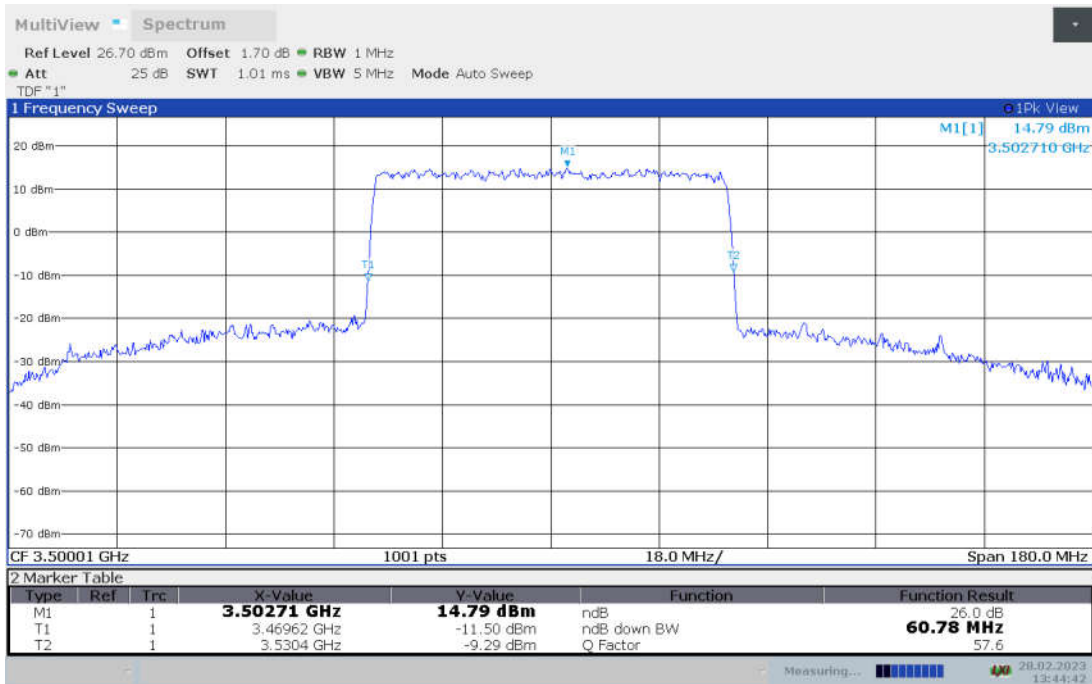

n78L,60MHz Bandwidth,DFT-s-pi/2 BPSK (-26dBc BW)

n78L,60MHz Bandwidth,DFT-s-QPSK (-26dBc BW)

n78L,60MHz Bandwidth, DFT-s-16QAM (-26dBc BW)

n78L,60MHz Bandwidth, DFT-s-64QAM (-26dBc BW)

n78L,60MHz Bandwidth, DFT-s-256QAM (-26dBc BW)