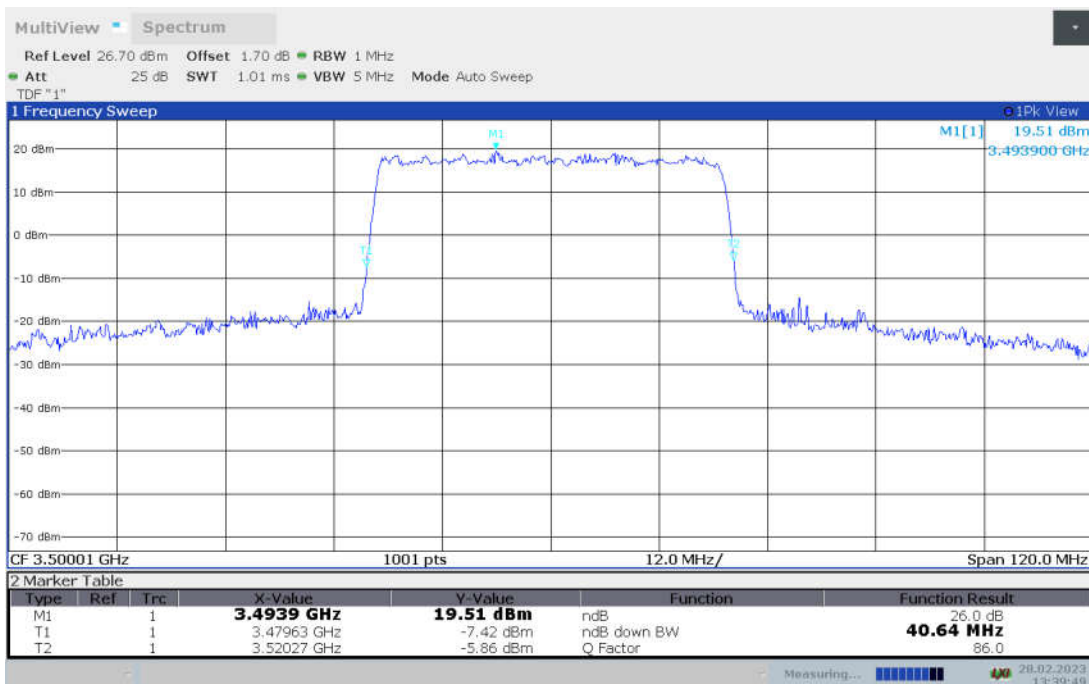

n78L,40MHz Bandwidth, CP-QPSK (-26dBc BW)