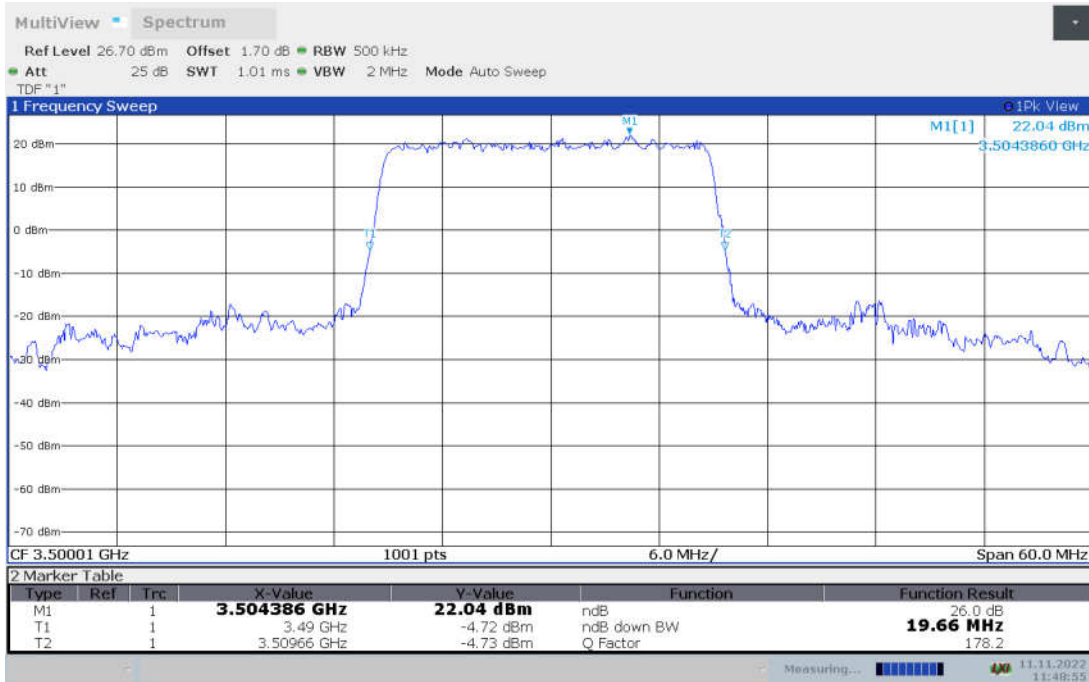

n77H, 100MHz Bandwidth, CP-QPSK (-26dBc BW)

n77H, 100MHz Bandwidth, CP-16QAM (-26dBc BW)

n77H, 100MHz Bandwidth, CP-64QAM (-26dBc BW)

n77H,100MHz Bandwidth, CP-256QAM (-26dBc BW)

n78L

n78L,20MHz(-26dBc BW)

n78L,20MHz Bandwidth,DFT-s-pi/2 BPSK (-26dBc BW)

n78L,20MHz Bandwidth,DFT-s-QPSK (-26dBc BW)

n78L,20MHz Bandwidth, DFT-s-16QAM (-26dBc BW)

n78L,20MHz Bandwidth, DFT-s-64QAM (-26dBc BW)

n78L,20MHz Bandwidth, DFT-s-256QAM (-26dBc BW)