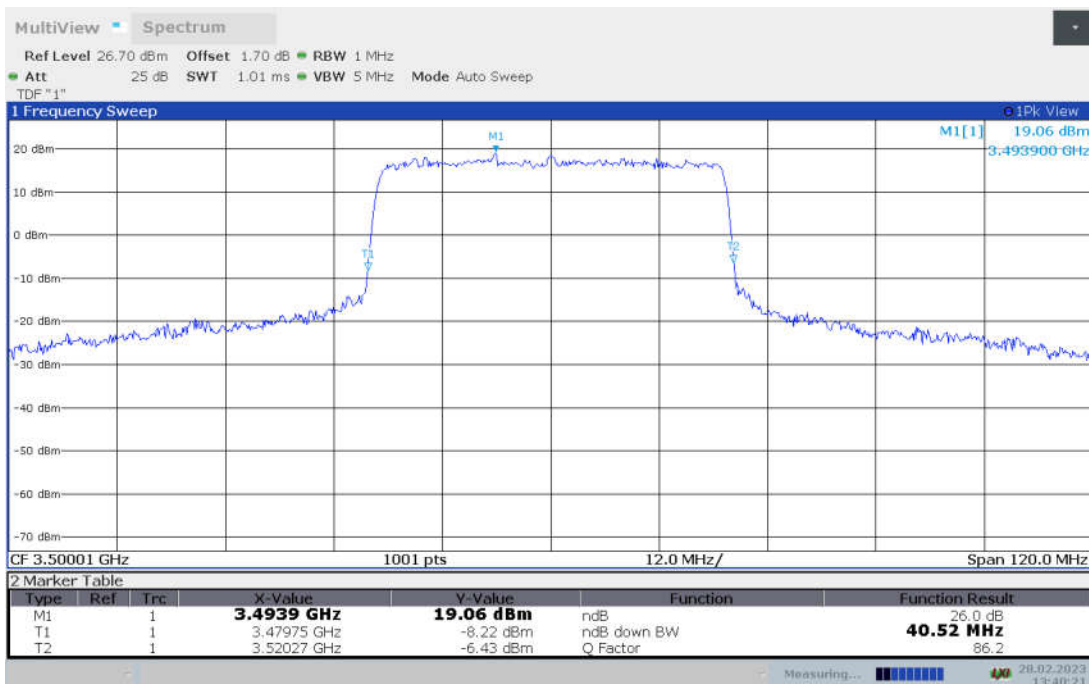

n78L,30MHz Bandwidth, CP-64QAM (-26dBc BW)