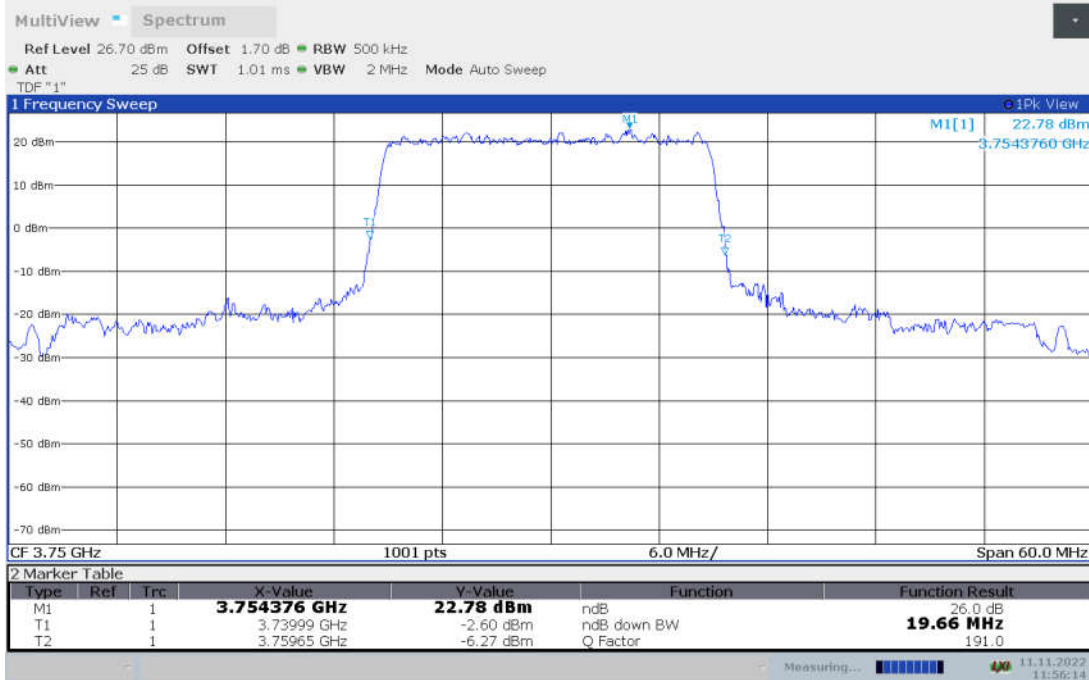

n78L,100MHz Bandwidth, CP-QPSK (-26dBc BW)

n78L,100MHz Bandwidth, CP-16QAM (-26dBc BW)

n78L,100MHz Bandwidth, CP-64QAM (-26dBc BW)

n78L,100MHz Bandwidth, CP-256QAM (-26dBc BW)

n78H

n78H,20MHz(-26dBc BW)

Frequency (MHz)	Emission Bandwidth (-26dBc BW) (MHz)								
	DFT-s-pi/2 BPSK	DFT-s-QPSK	DFT-s-16QAM	DFT-s-64QAM	DFT-s-256QAM	CP-QPSK	CP-16QAM	CP-64QAM	CP-256QAM
3750	19.66	19.48	19.66	19.78	19.72	19.90	20.02	20.02	19.90

n78H,20MHz Bandwidth,DFT-s-pi/2 BPSK (-26dBc BW)

n78H,20MHz Bandwidth,DFT-s-QPSK (-26dBc BW)

n78H,20MHz Bandwidth, DFT-s-16QAM (-26dBc BW)

n78H,20MHz Bandwidth, DFT-s-64QAM (-26dBc BW)

n78H,20MHz Bandwidth, DFT-s-256QAM (-26dBc BW)