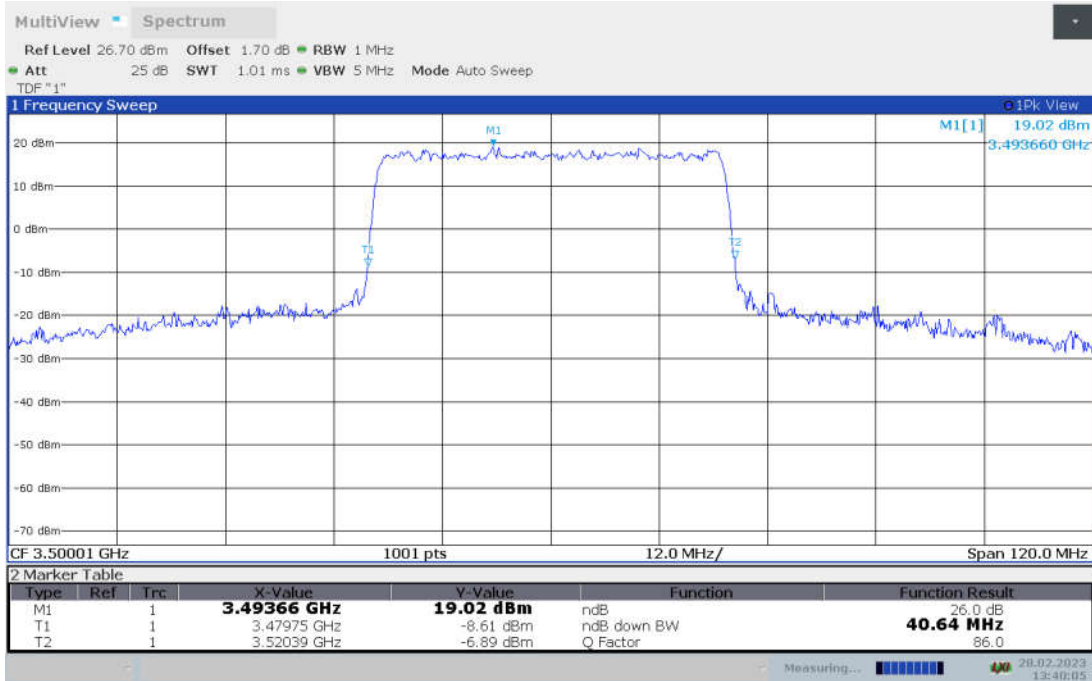

n78L,40MHz Bandwidth, CP-16QAM (-26dBc BW)