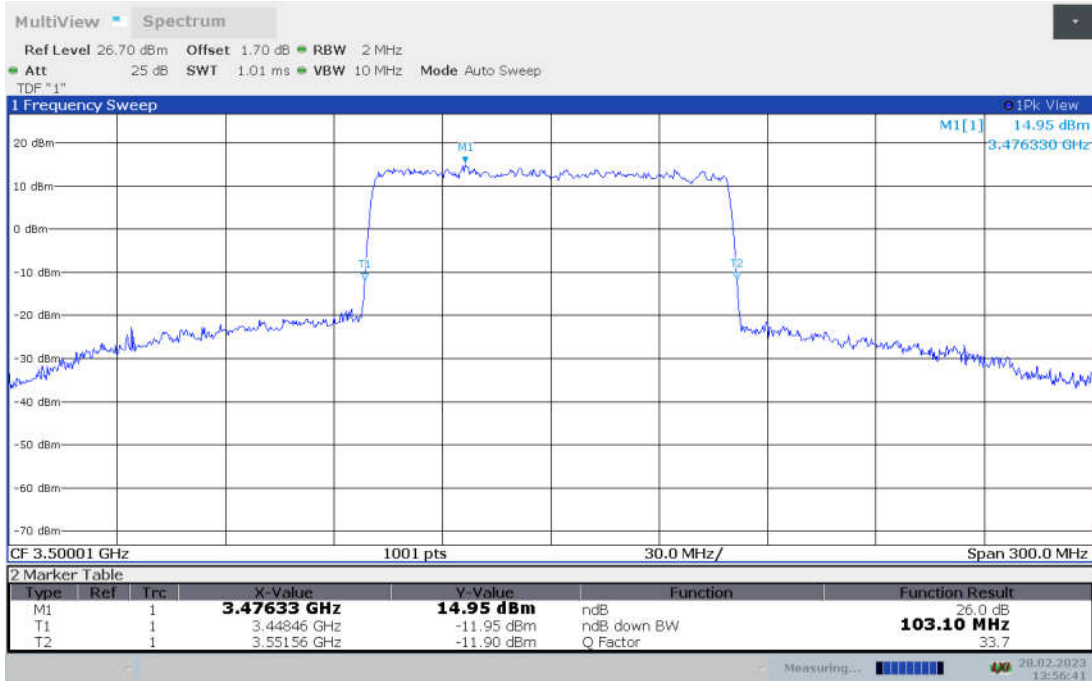

n78L,100MHz Bandwidth,DFT-s-pi/2 BPSK (-26dBc BW)

n78L,100MHz Bandwidth,DFT-s-QPSK (-26dBc BW)

n78L, 100MHz Bandwidth, DFT-s-16QAM (-26dBc BW)

n78L, 100MHz Bandwidth, DFT-s-64QAM (-26dBc BW)

n78L,100MHz Bandwidth, DFT-s-256QAM (-26dBc BW)

n78L,100MHz Bandwidth, CP-QPSK (-26dBc BW)

n78L,100MHz Bandwidth, CP-16QAM (-26dBc BW)

n78L,100MHz Bandwidth, CP-64QAM (-26dBc BW)

n78L,100MHz Bandwidth, CP-256QAM (-26dBc BW)

n78H

n78H,20MHz(-26dBc BW)

Frequency (MHz)	Emission Bandwidth (-26dBc BW) (MHz)								
	DFT-s-pi/2 BPSK	DFT-s-QPSK	DFT-s-16QAM	DFT-s-64QAM	DFT-s-256QAM	CP-QPSK	CP-16QAM	CP-64QAM	CP-256QAM
3750	19.66	19.48	19.66	19.78	19.72	19.90	20.02	20.02	19.90

n78H,20MHz Bandwidth,DFT-s-pi/2 BPSK (-26dBc BW)

n78H,20MHz Bandwidth,DFT-s-QPSK (-26dBc BW)

n78H,20MHz Bandwidth, DFT-s-16QAM (-26dBc BW)

n78H,20MHz Bandwidth, DFT-s-64QAM (-26dBc BW)

n78H,20MHz Bandwidth, DFT-s-256QAM (-26dBc BW)