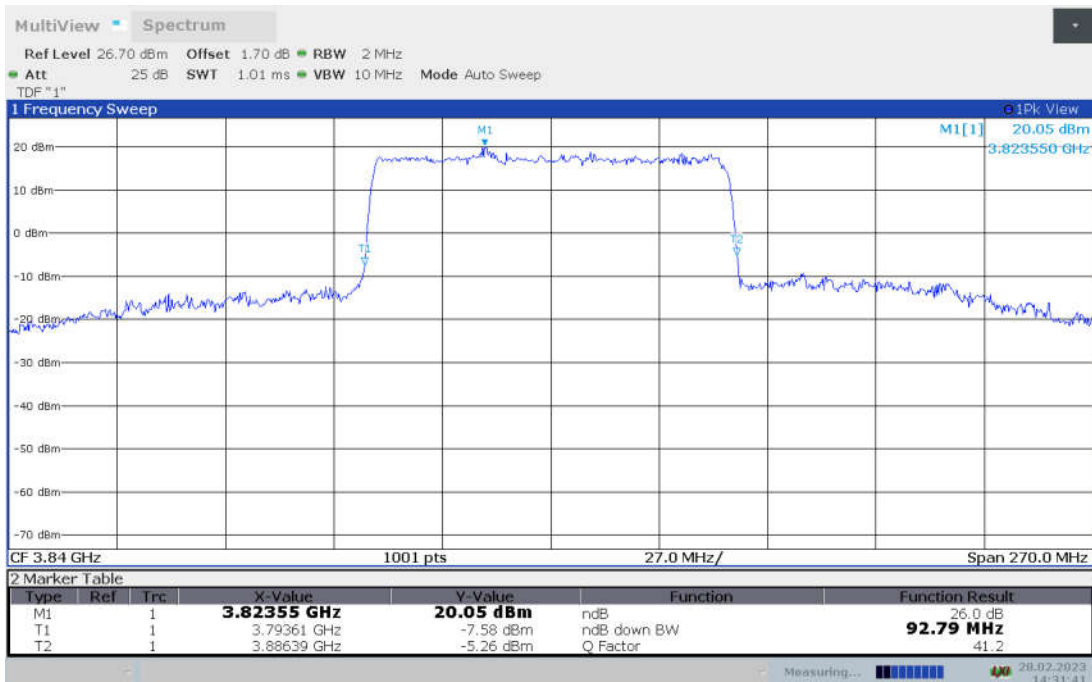

n77H,90MHz Bandwidth, DFT-s-256QAM (-26dBc BW)

n77H,90MHz Bandwidth, CP-QPSK (-26dBc BW)

n77H,90MHz Bandwidth, CP-16QAM (-26dBc BW)

n77H,90MHz Bandwidth, CP-64QAM (-26dBc BW)

n77H,90MHz Bandwidth, CP-256QAM (-26dBc BW)