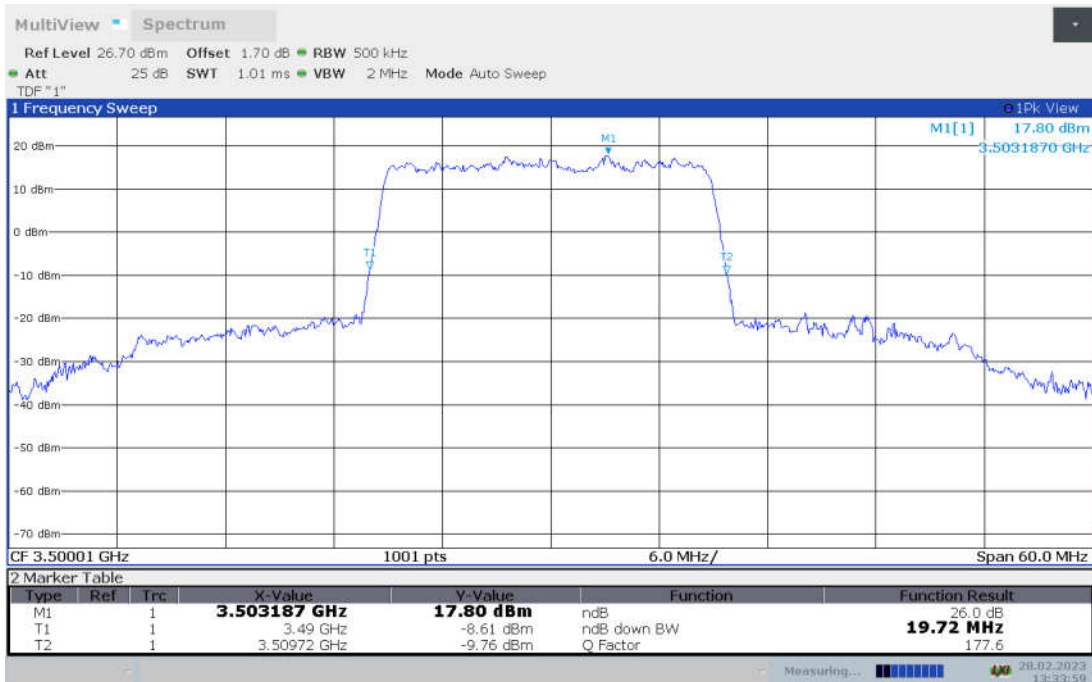

n78L,20MHz Bandwidth,DFT-s-pi/2 BPSK (-26dBc BW)

n78L,20MHz Bandwidth,DFT-s-QPSK (-26dBc BW)

n78L,20MHz Bandwidth, DFT-s-16QAM (-26dBc BW)

n78L,20MHz Bandwidth, DFT-s-64QAM (-26dBc BW)

n78L,20MHz Bandwidth, DFT-s-256QAM (-26dBc BW)