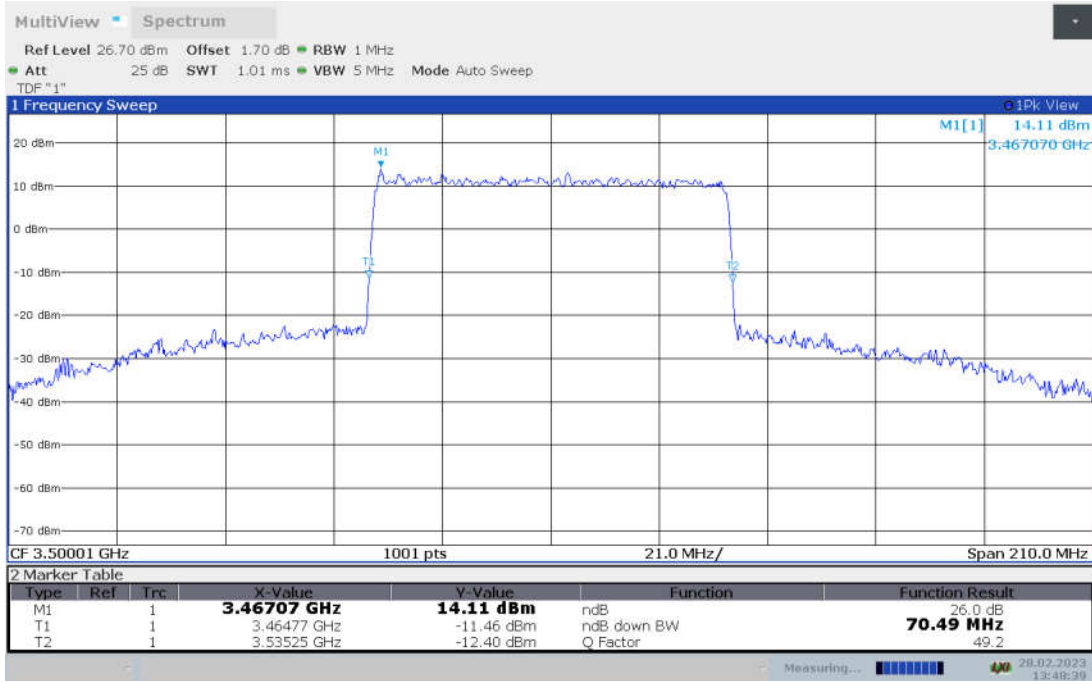

n78L,70MHz Bandwidth, CP-256QAM (-26dBc BW)