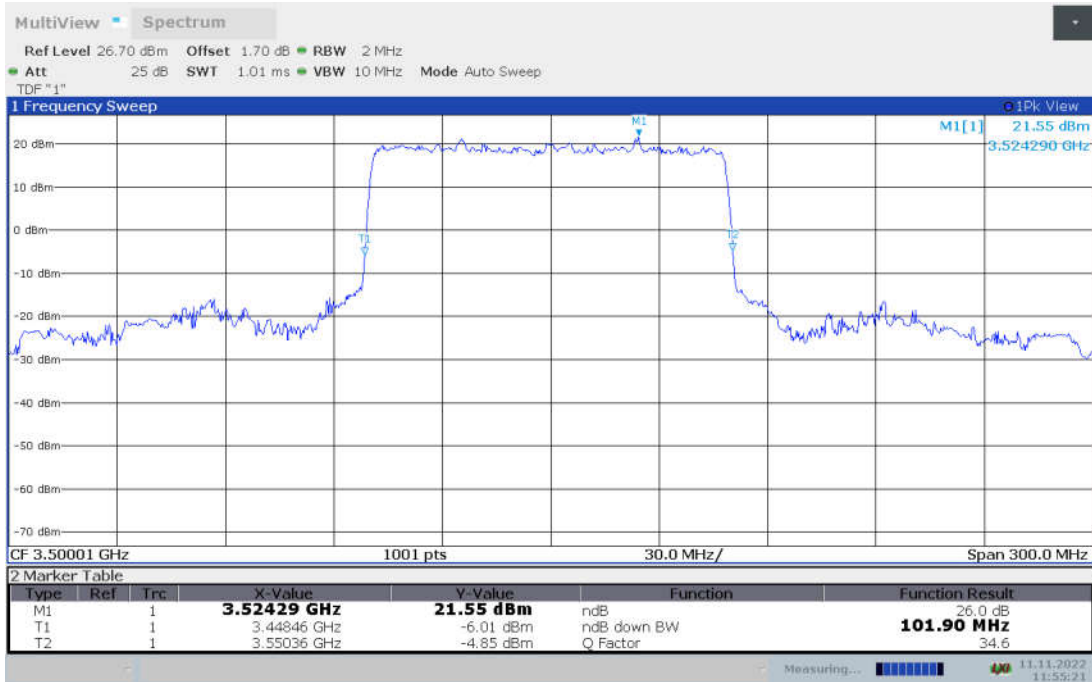

n78L,90MHz Bandwidth,DFT-s-pi/2 BPSK (-26dBc BW)

n78L,90MHz Bandwidth,DFT-s-QPSK (-26dBc BW)

n78L,90MHz Bandwidth, DFT-s-16QAM (-26dBc BW)

n78L,90MHz Bandwidth, DFT-s-64QAM (-26dBc BW)

n78L,90MHz Bandwidth, DFT-s-256QAM (-26dBc BW)

n78L,90MHz Bandwidth, CP-QPSK (-26dBc BW)

n78L,90MHz Bandwidth, CP-16QAM (-26dBc BW)

n78L,90MHz Bandwidth, CP-64QAM (-26dBc BW)

n78L,90MHz Bandwidth, CP-256QAM (-26dBc BW)

n78L,100MHz(-26dBc BW)

Frequency (MHz)	Emission Bandwidth (-26dBc BW) (MHz)								
	DFT-s-pi/2 BPSK	DFT-s-QPSK	DFT-s-16QAM	DFT-s-64QAM	DFT-s-256QAM	CP-QPSK	CP-16QAM	CP-64QAM	CP-256QAM
3500.01	101.90	101.90	101.90	101.90	101.90	102.80	103.10	103.10	103.10

n78L,100MHz Bandwidth,DFT-s-pi/2 BPSK (-26dBc BW)

n78L,100MHz Bandwidth,DFT-s-QPSK (-26dBc BW)

n78L, 100MHz Bandwidth, DFT-s-16QAM (-26dBc BW)

n78L, 100MHz Bandwidth, DFT-s-64QAM (-26dBc BW)

n78L,100MHz Bandwidth, DFT-s-256QAM (-26dBc BW)