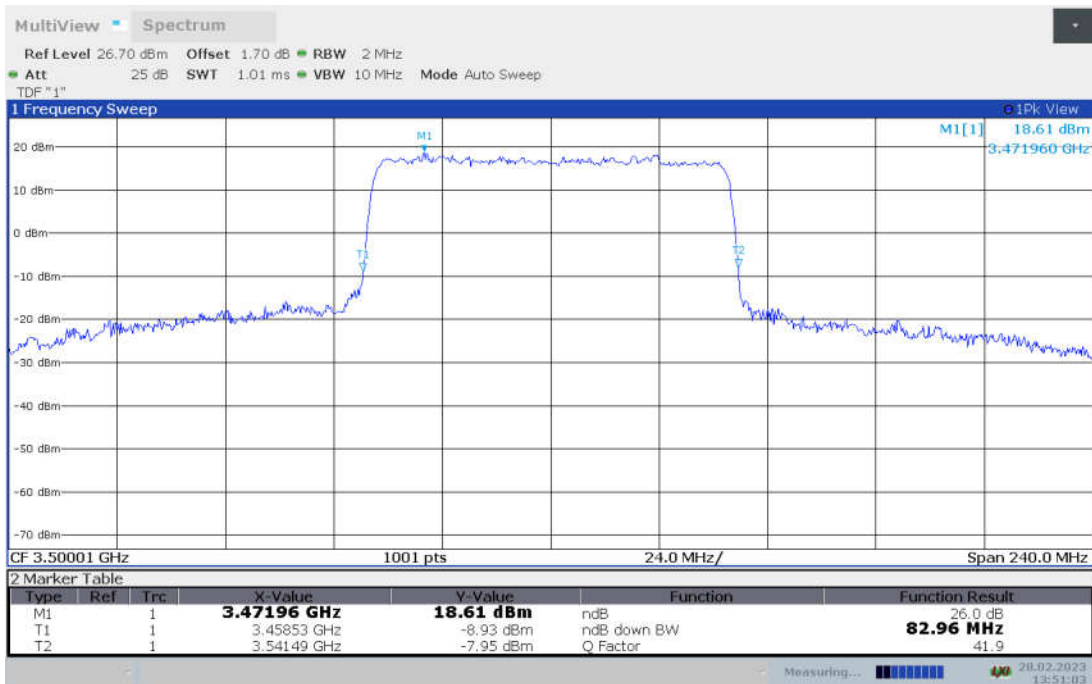

n78L,80MHz Bandwidth, CP-64QAM (-26dBc BW)