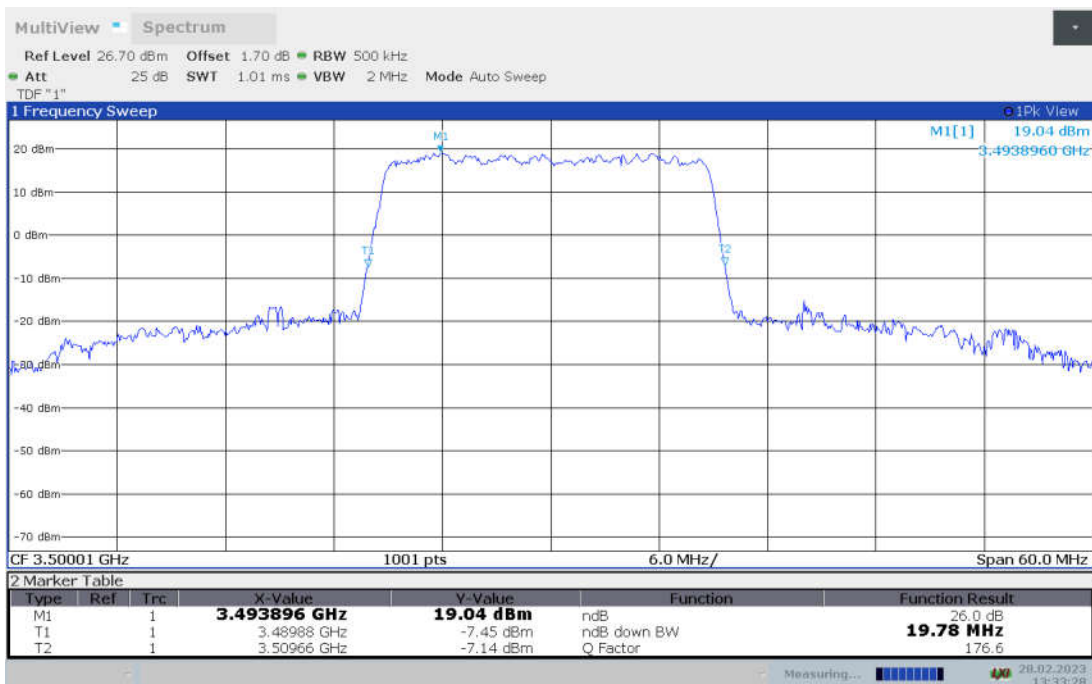

n78L,20MHz Bandwidth,DFT-s-pi/2 BPSK (-26dBc BW)

n78L,20MHz Bandwidth,DFT-s-QPSK (-26dBc BW)

n78L,20MHz Bandwidth, DFT-s-16QAM (-26dBc BW)

n78L,20MHz Bandwidth, DFT-s-64QAM (-26dBc BW)

n78L,20MHz Bandwidth, DFT-s-256QAM (-26dBc BW)