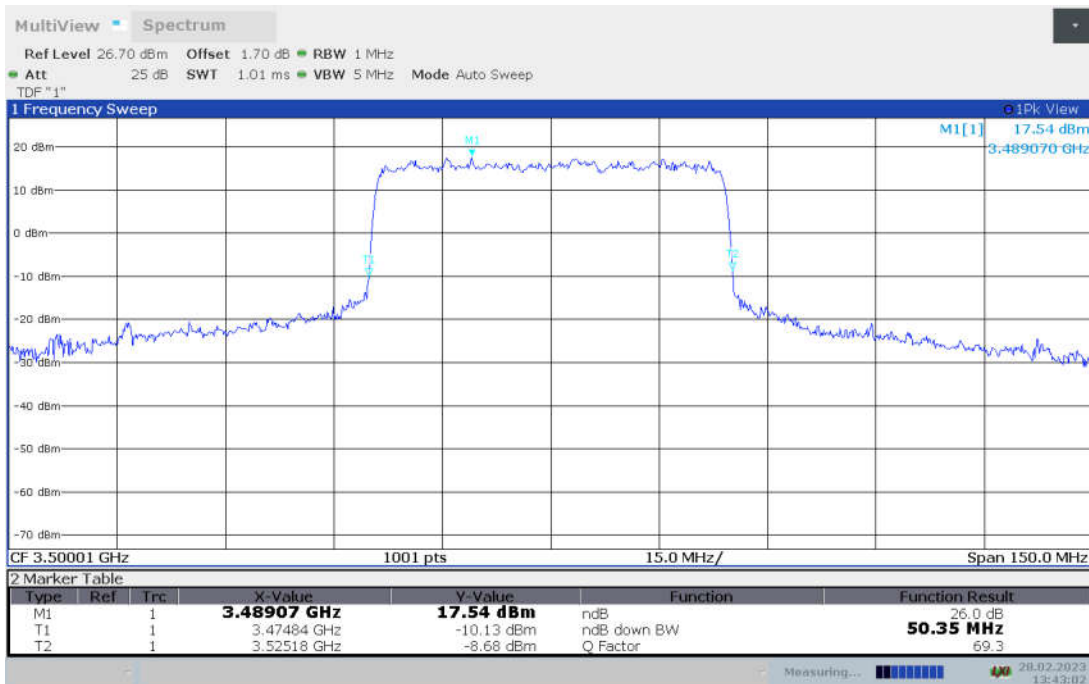

n78L,50MHz Bandwidth, CP-64QAM (-26dBc BW)