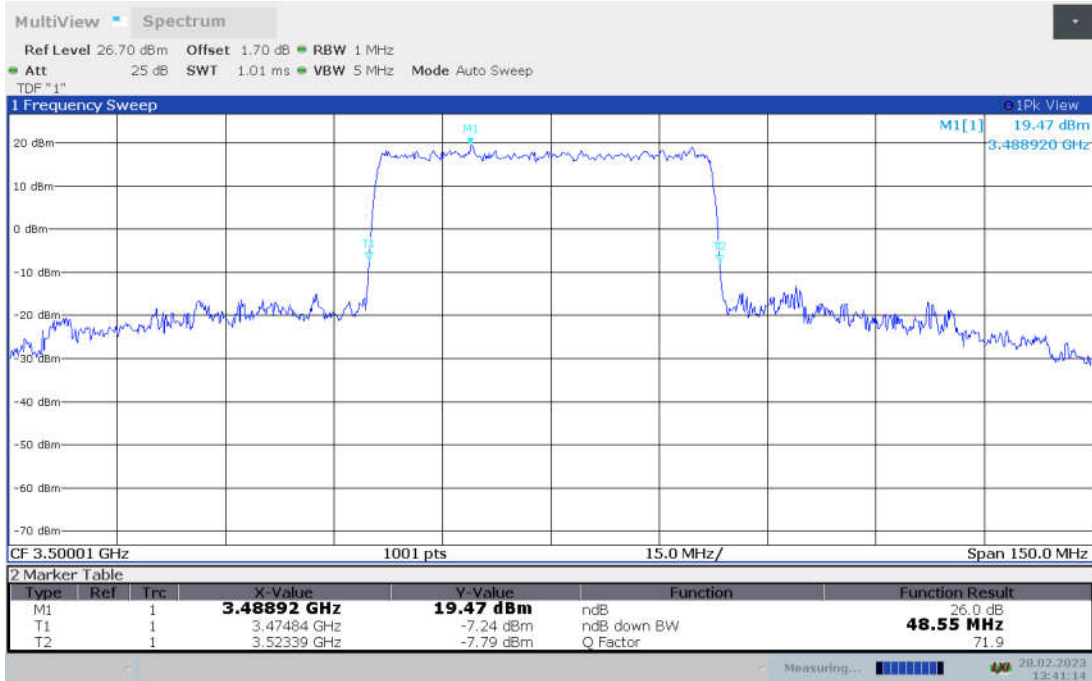

n78L,50MHz Bandwidth, DFT-s-16QAM (-26dBc BW)