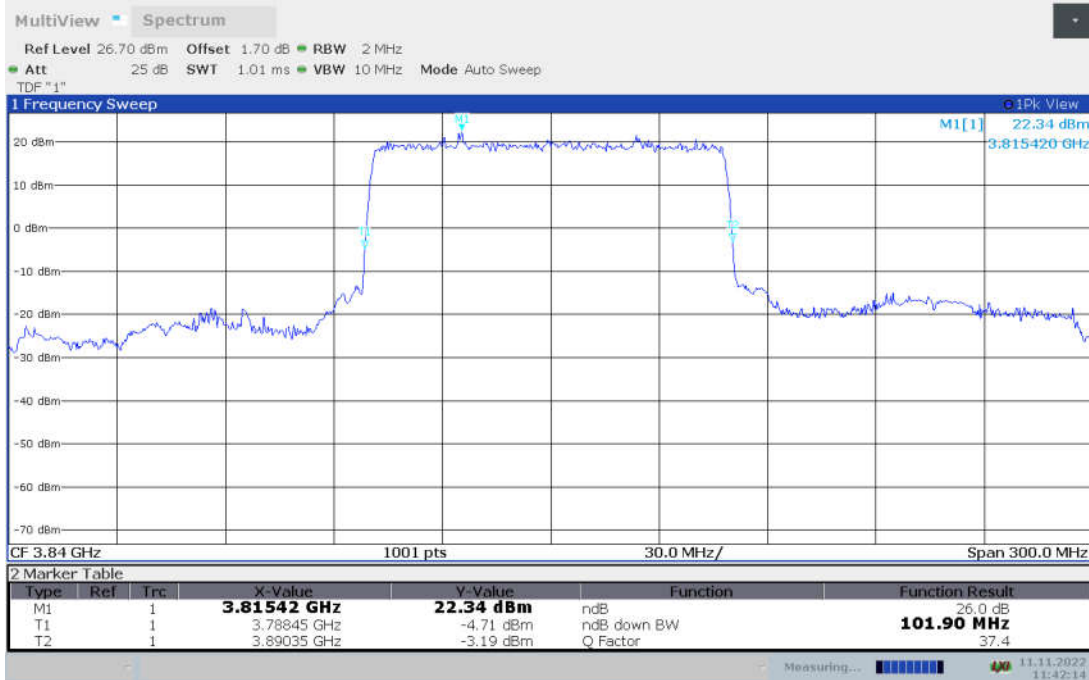

n77H,100MHz(-26dBc BW)

Frequency (MHz)	Emission Bandwidth (-26dBc BW) (MHz)								
	DFT-s-pi/2 BPSK	DFT-s-QPSK	DFT-s-16QAM	DFT-s-64QAM	DFT-s-256QAM	CP-QPSK	CP-16QAM	CP-64QAM	CP-256QAM
3840	101.90	102.20	101.60	101.90	101.90	103.10	103.10	103.10	103.10

n77H,100MHz Bandwidth,DFT-s-pi/2 BPSK (-26dBc BW)