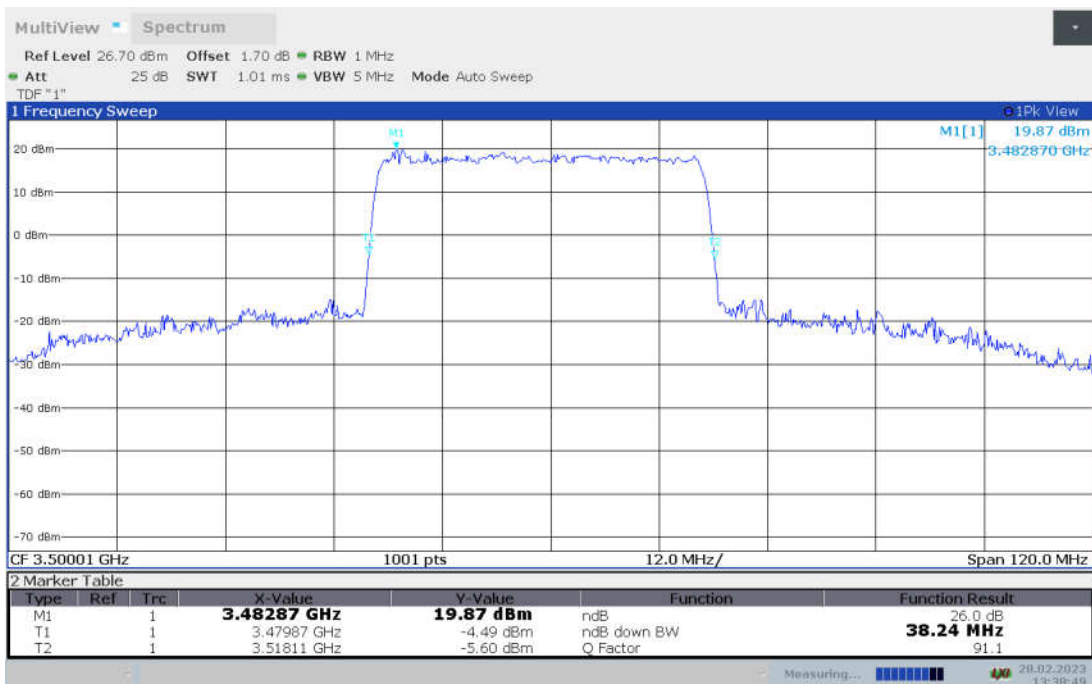

n78L,30MHz Bandwidth,DFT-s-pi/2 BPSK (-26dBc BW)

n78L,30MHz Bandwidth,DFT-s-QPSK (-26dBc BW)

n78L,30MHz Bandwidth, DFT-s-16QAM (-26dBc BW)

n78L,30MHz Bandwidth, DFT-s-64QAM (-26dBc BW)

n78L,30MHz Bandwidth, DFT-s-256QAM (-26dBc BW)