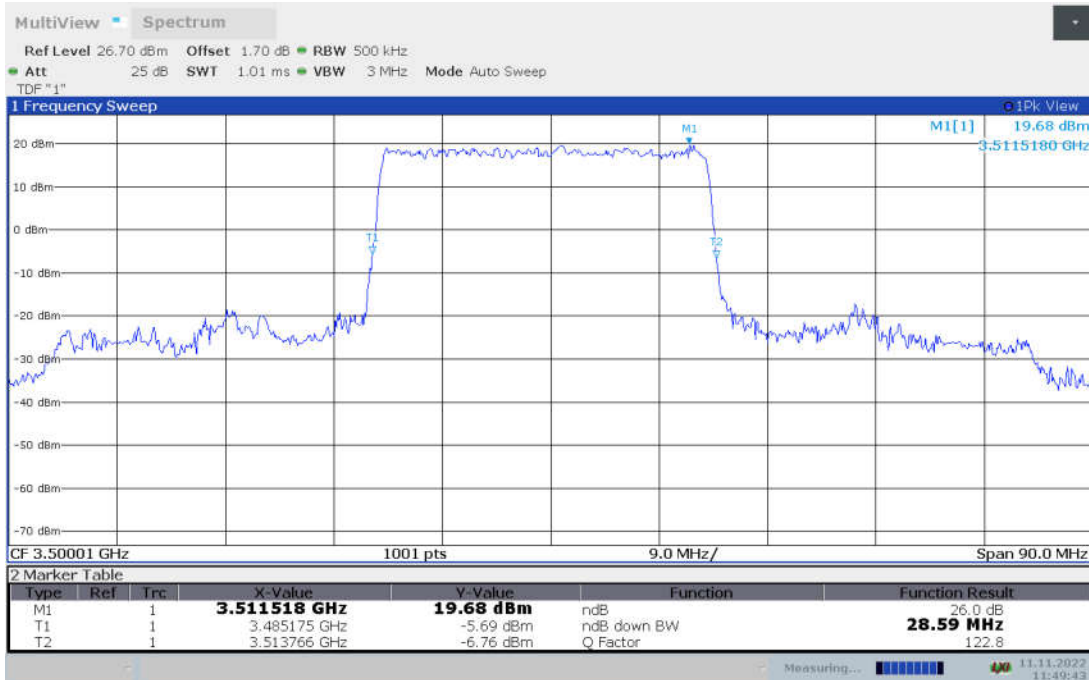

n78L,20MHz Bandwidth,DFT-s-pi/2 BPSK (-26dBc BW)

n78L,20MHz Bandwidth,DFT-s-QPSK (-26dBc BW)

n78L,20MHz Bandwidth, DFT-s-16QAM (-26dBc BW)

n78L,20MHz Bandwidth, DFT-s-64QAM (-26dBc BW)

n78L,20MHz Bandwidth, DFT-s-256QAM (-26dBc BW)

n78L,20MHz Bandwidth, CP-QPSK (-26dBc BW)

n78L,20MHz Bandwidth, CP-16QAM (-26dBc BW)

n78L,20MHz Bandwidth, CP-64QAM (-26dBc BW)

n78L,20MHz Bandwidth, CP-256QAM (-26dBc BW)

n78L,30MHz(-26dBc BW)

Frequency (MHz)	Emission Bandwidth (-26dBc BW) (MHz)								
	DFT-s-pi/2 BPSK	DFT-s-QPSK	DFT-s-16QAM	DFT-s-64QAM	DFT-s-256QAM	CP-QPSK	CP-16QAM	CP-64QAM	CP-256QAM
3500.01	28.59	28.59	38.48	38.24	38.48	40.64	40.64	40.52	40.50

n78L,30MHz Bandwidth,DFT-s-pi/2 BPSK (-26dBc BW)

n78L,30MHz Bandwidth,DFT-s-QPSK (-26dBc BW)

n78L,30MHz Bandwidth, DFT-s-16QAM (-26dBc BW)

n78L,30MHz Bandwidth, DFT-s-64QAM (-26dBc BW)

n78L,30MHz Bandwidth, DFT-s-256QAM (-26dBc BW)