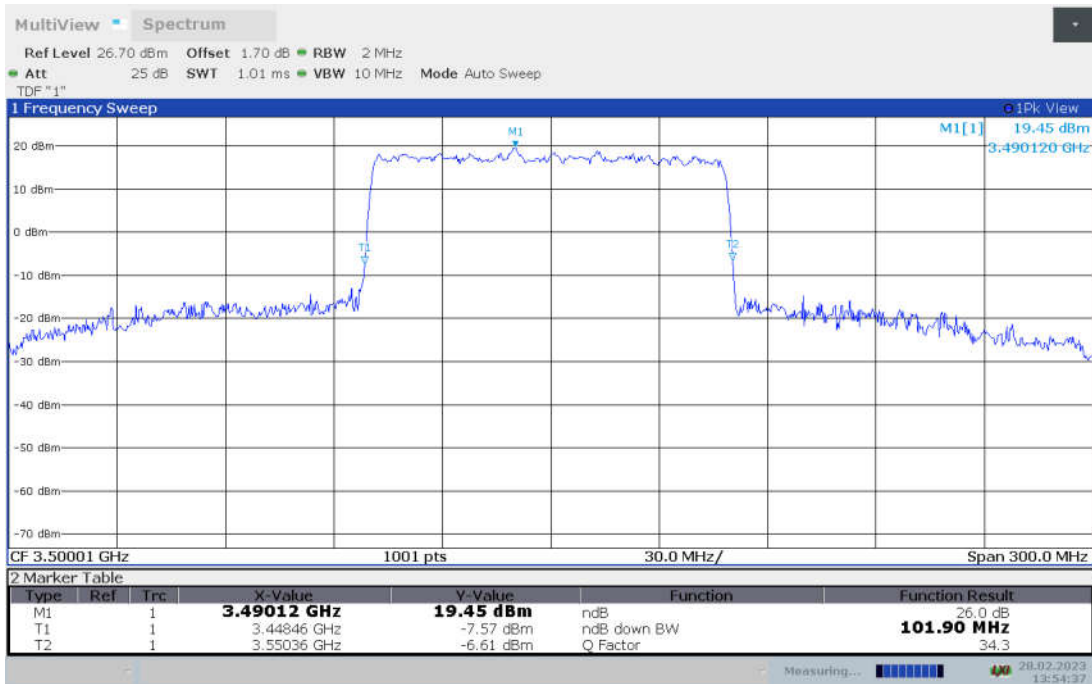

n78L, 100MHz Bandwidth, DFT-s-16QAM (-26dBc BW)