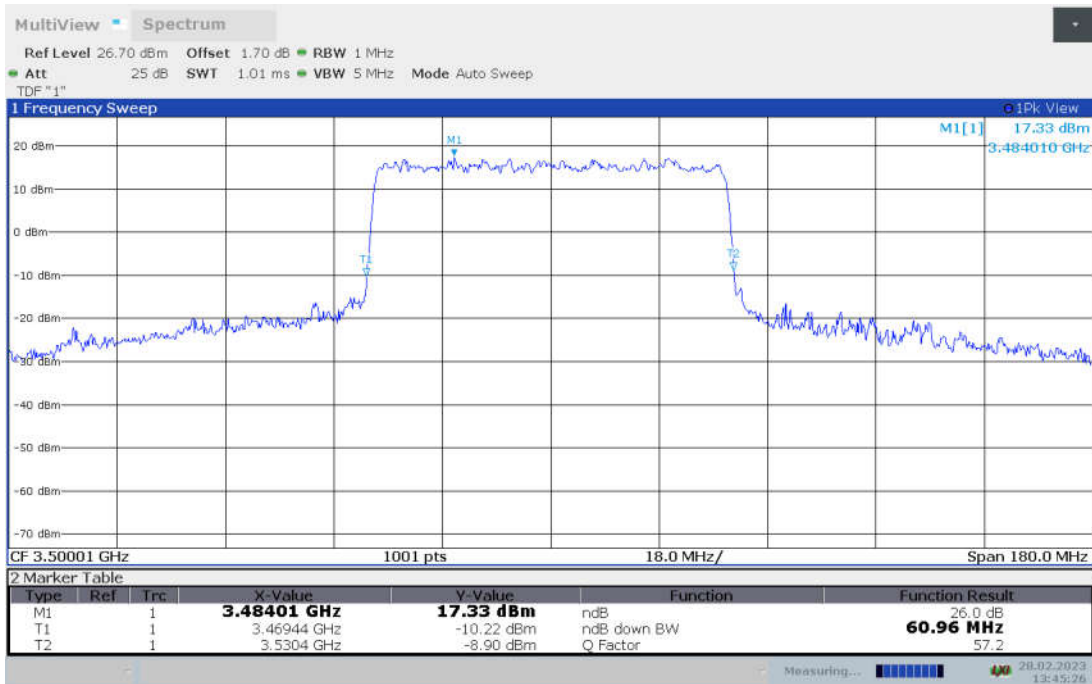

n78L,60MHz Bandwidth, CP-16QAM (-26dBc BW)