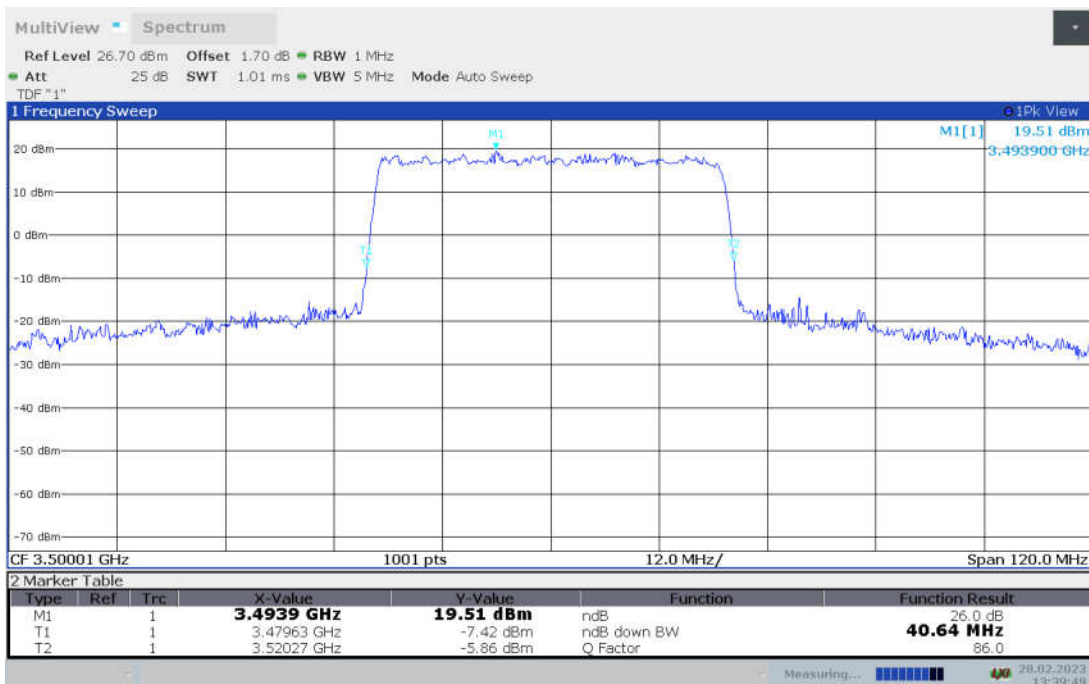

n78L,30MHz Bandwidth, CP-QPSK (-26dBc BW)