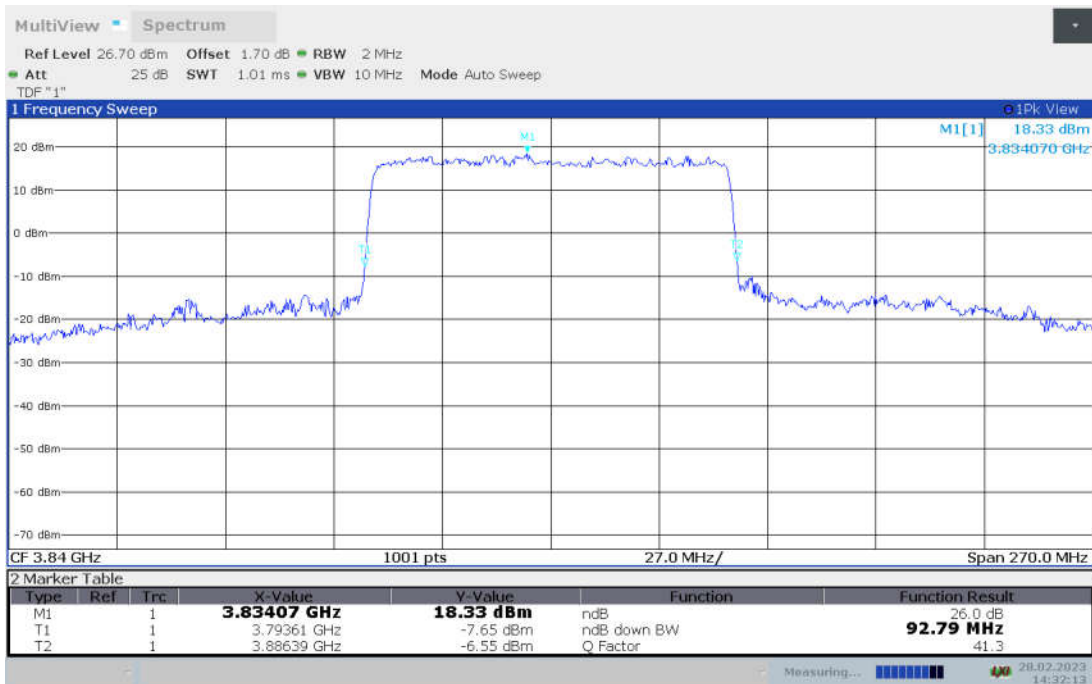

n77H,90MHz Bandwidth, DFT-s-256QAM (-26dBc BW)

n77H,90MHz Bandwidth, CP-QPSK (-26dBc BW)

n77H,90MHz Bandwidth, CP-16QAM (-26dBc BW)

n77H,90MHz Bandwidth, CP-64QAM (-26dBc BW)

n77H,90MHz Bandwidth, CP-256QAM (-26dBc BW)