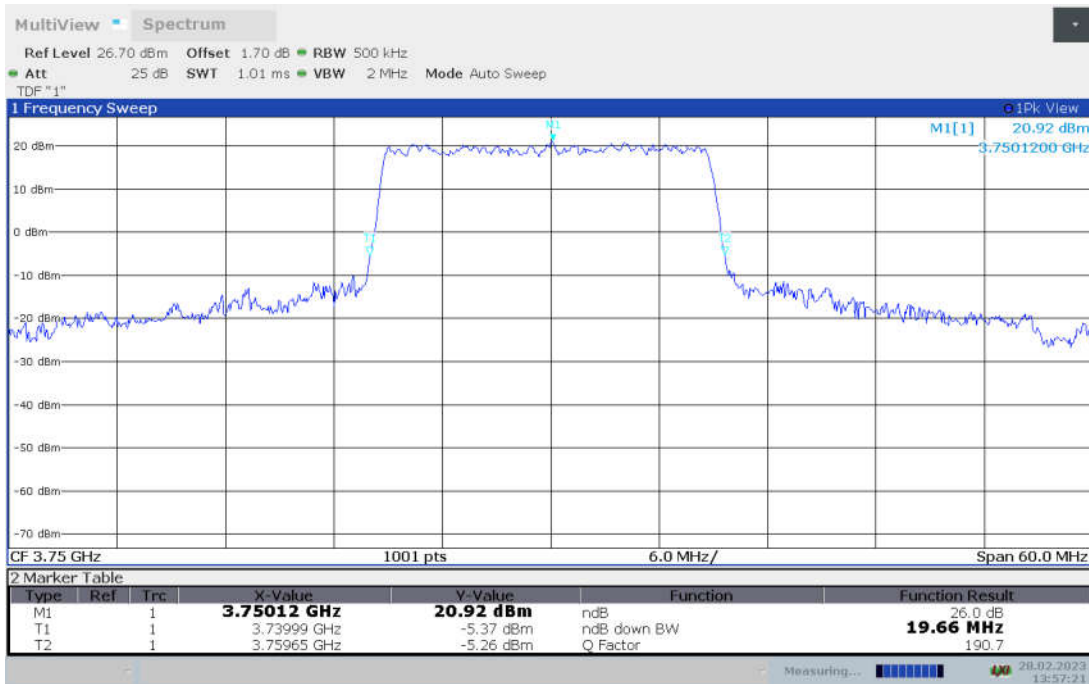

n78H,20MHz Bandwidth,DFT-s-pi/2 BPSK (-26dBc BW)

n78H,20MHz Bandwidth,DFT-s-QPSK (-26dBc BW)

n78H,20MHz Bandwidth, DFT-s-16QAM (-26dBc BW)

n78H,20MHz Bandwidth, DFT-s-64QAM (-26dBc BW)

n78H,20MHz Bandwidth, DFT-s-256QAM (-26dBc BW)