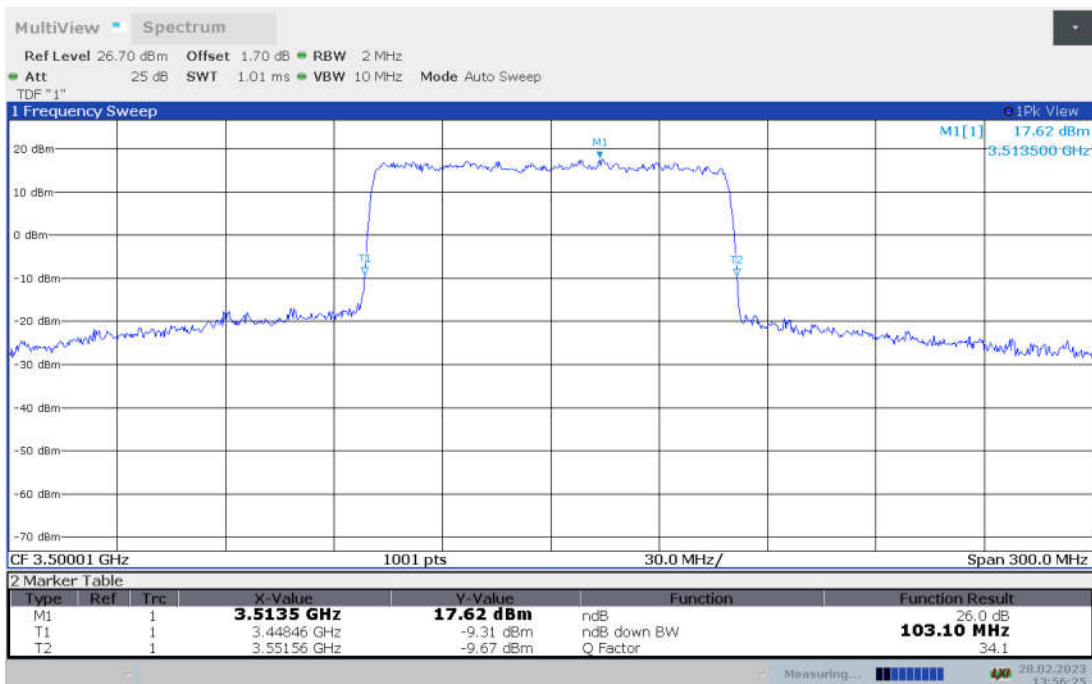

n78L,100MHz Bandwidth, CP-64QAM (-26dBc BW)