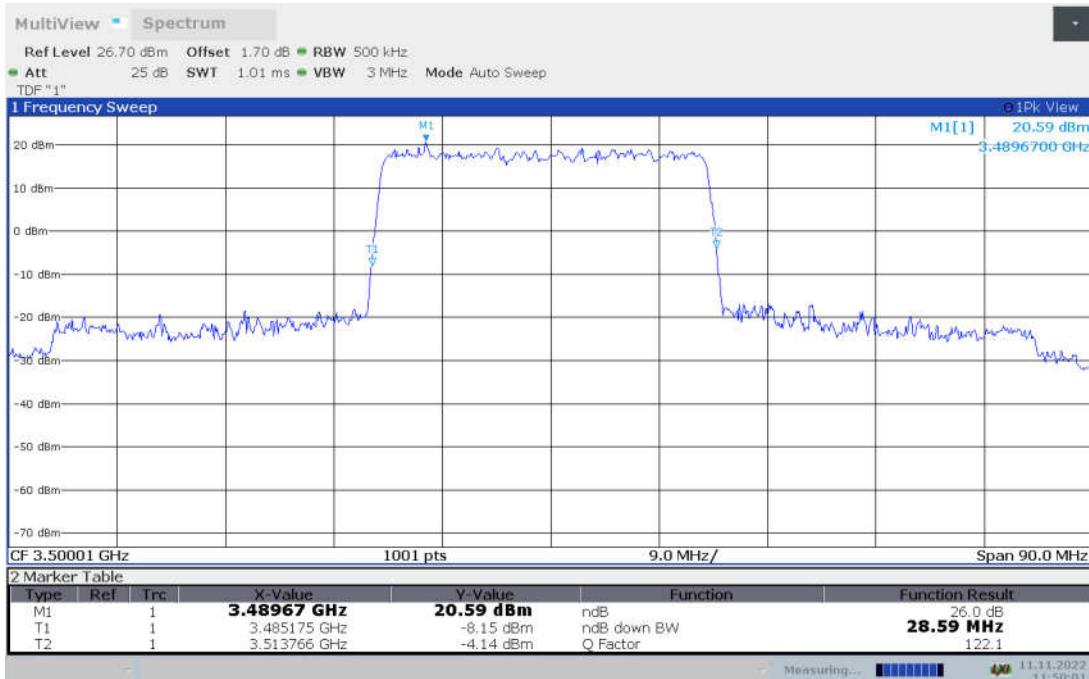

n78L,30MHz Bandwidth,DFT-s-QPSK (-26dBc BW)