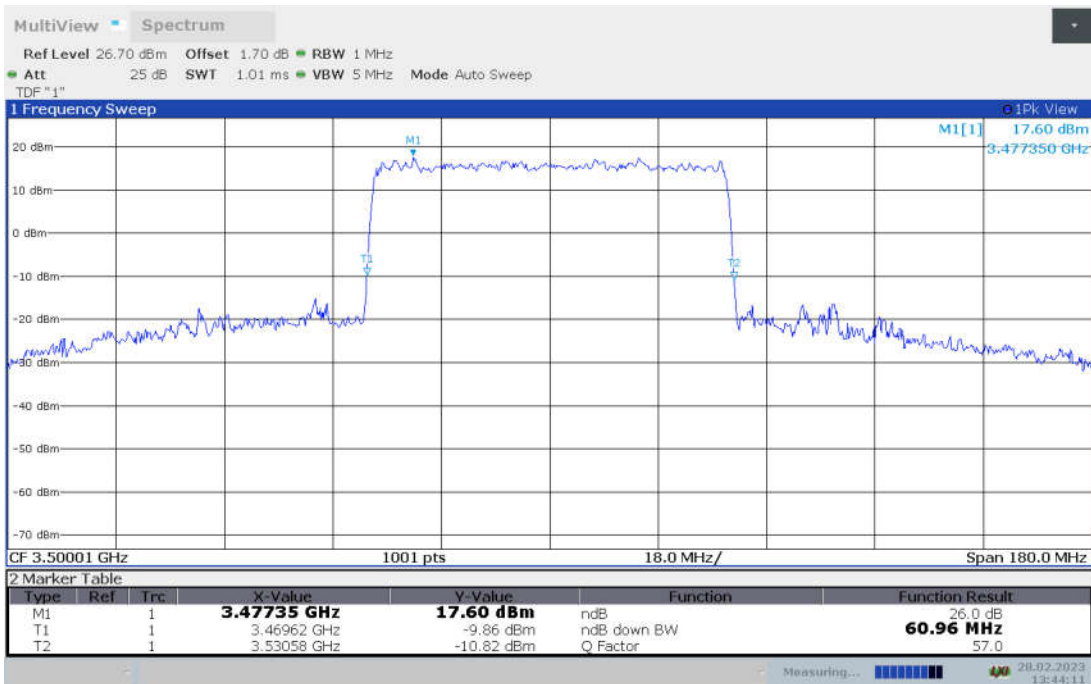

n78L,60MHz Bandwidth,DFT-s-pi/2 BPSK (-26dBc BW)

n78L,60MHz Bandwidth,DFT-s-QPSK (-26dBc BW)

n78L,60MHz Bandwidth, DFT-s-16QAM (-26dBc BW)

n78L,60MHz Bandwidth, DFT-s-64QAM (-26dBc BW)

n78L,60MHz Bandwidth, DFT-s-256QAM (-26dBc BW)