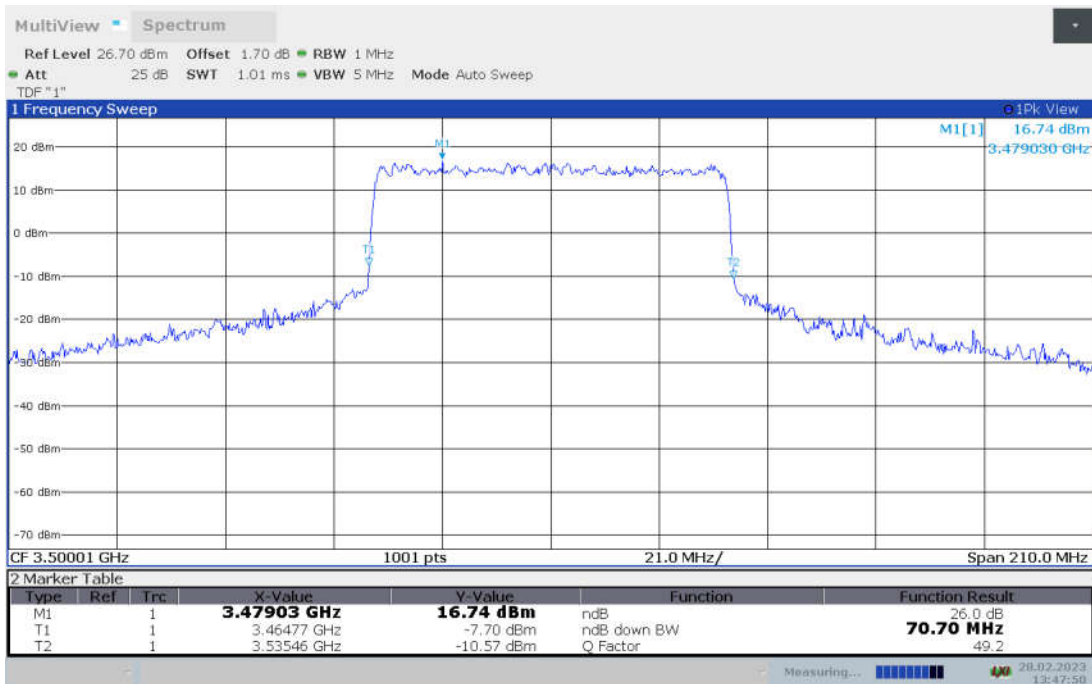

n78L,70MHz Bandwidth, CP-QPSK (-26dBc BW)