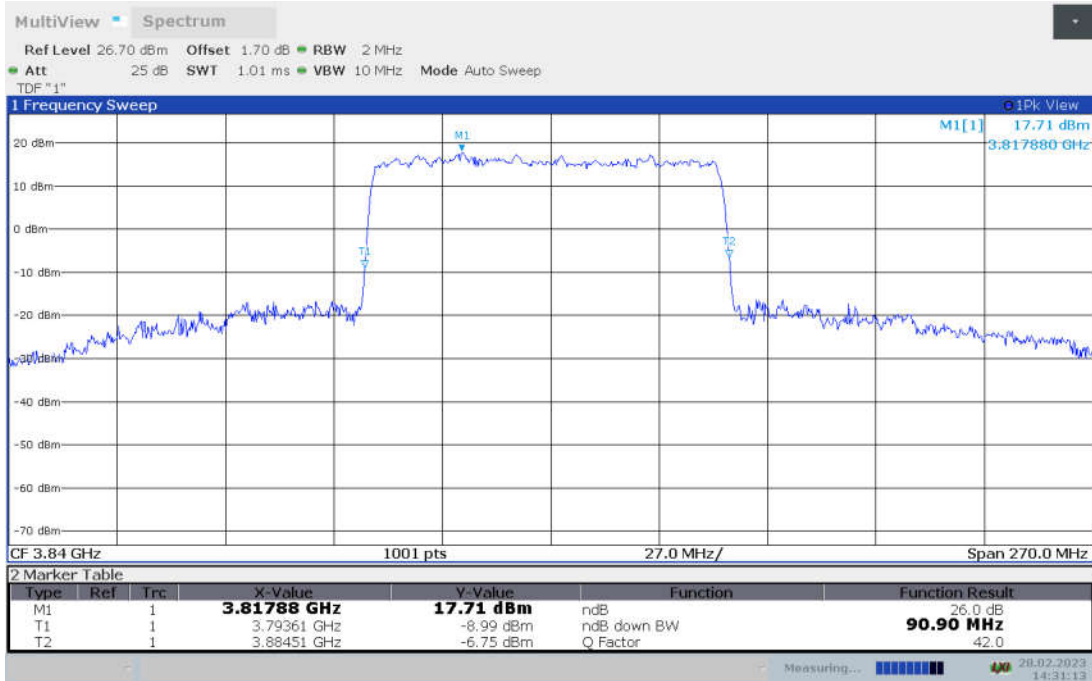

n77H,90MHz Bandwidth, DFT-s-256QAM (-26dBc BW)

n77H,90MHz Bandwidth, CP-QPSK (-26dBc BW)

n77H,90MHz Bandwidth, CP-16QAM (-26dBc BW)

n77H,90MHz Bandwidth, CP-64QAM (-26dBc BW)

n77H,90MHz Bandwidth, CP-256QAM (-26dBc BW)