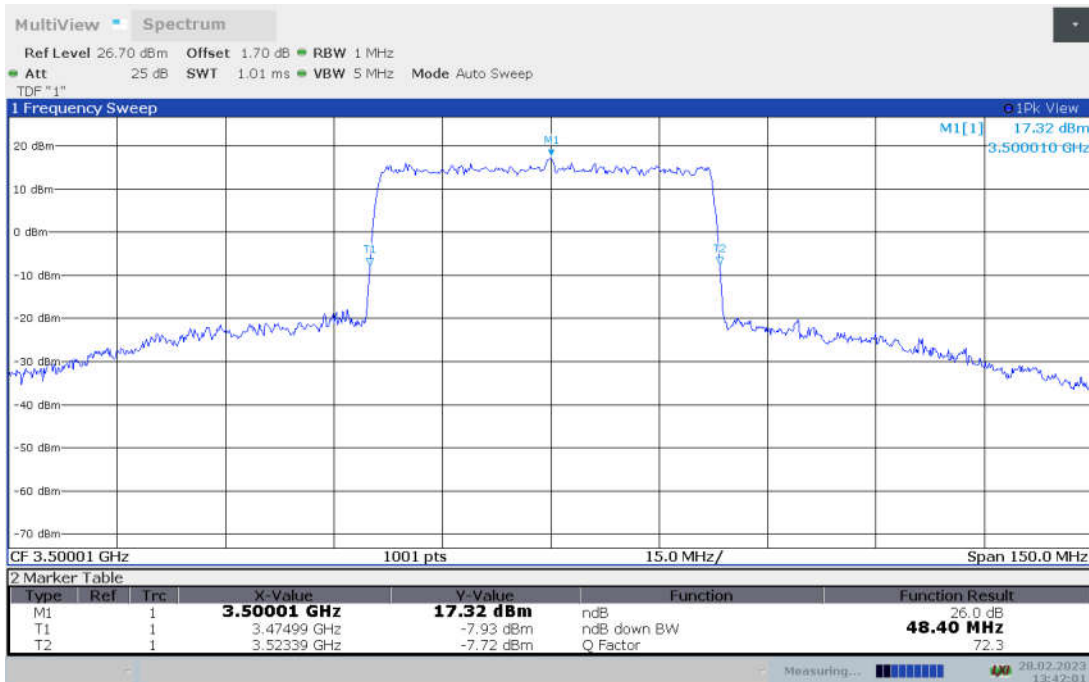

n78L,50MHz Bandwidth,DFT-s-pi/2 BPSK (-26dBc BW)

n78L,50MHz Bandwidth,DFT-s-QPSK (-26dBc BW)

n78L,50MHz Bandwidth, DFT-s-16QAM (-26dBc BW)

n78L,50MHz Bandwidth, DFT-s-64QAM (-26dBc BW)

n78L,50MHz Bandwidth, DFT-s-256QAM (-26dBc BW)