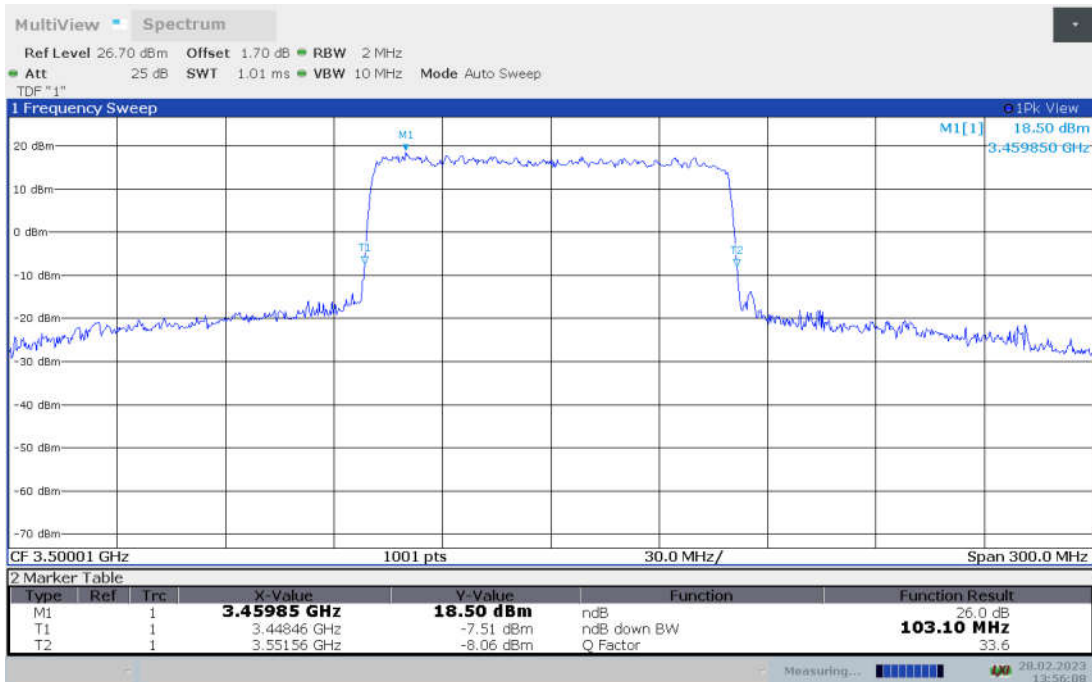

n78L,100MHz Bandwidth, CP-16QAM (-26dBc BW)