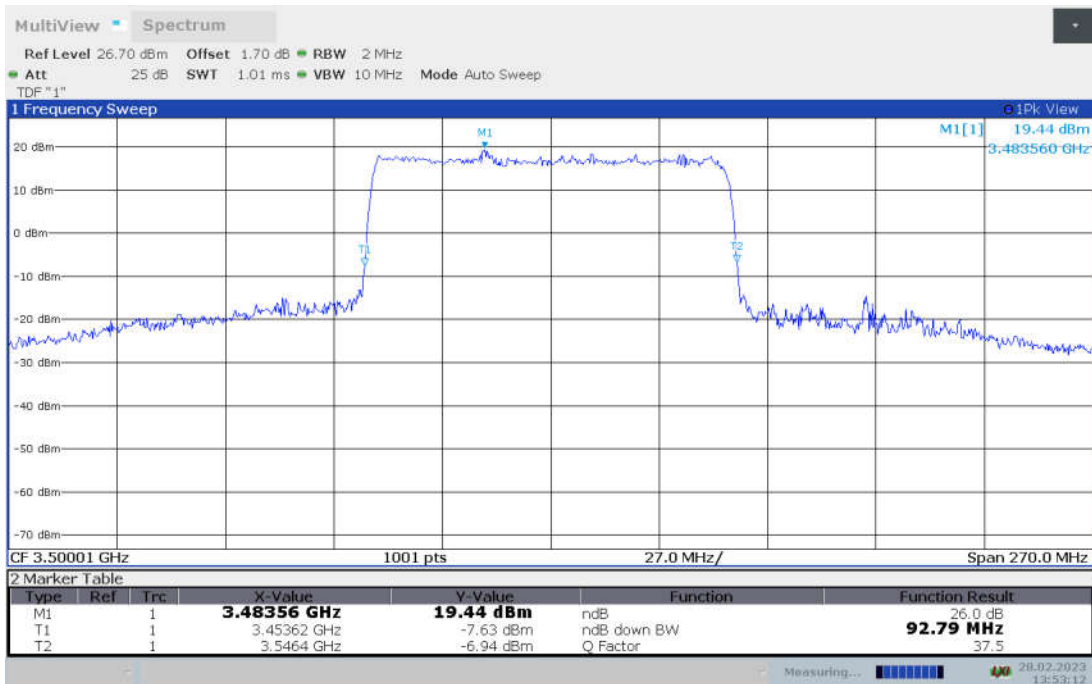

n78L,90MHz Bandwidth, CP-QPSK (-26dBc BW)