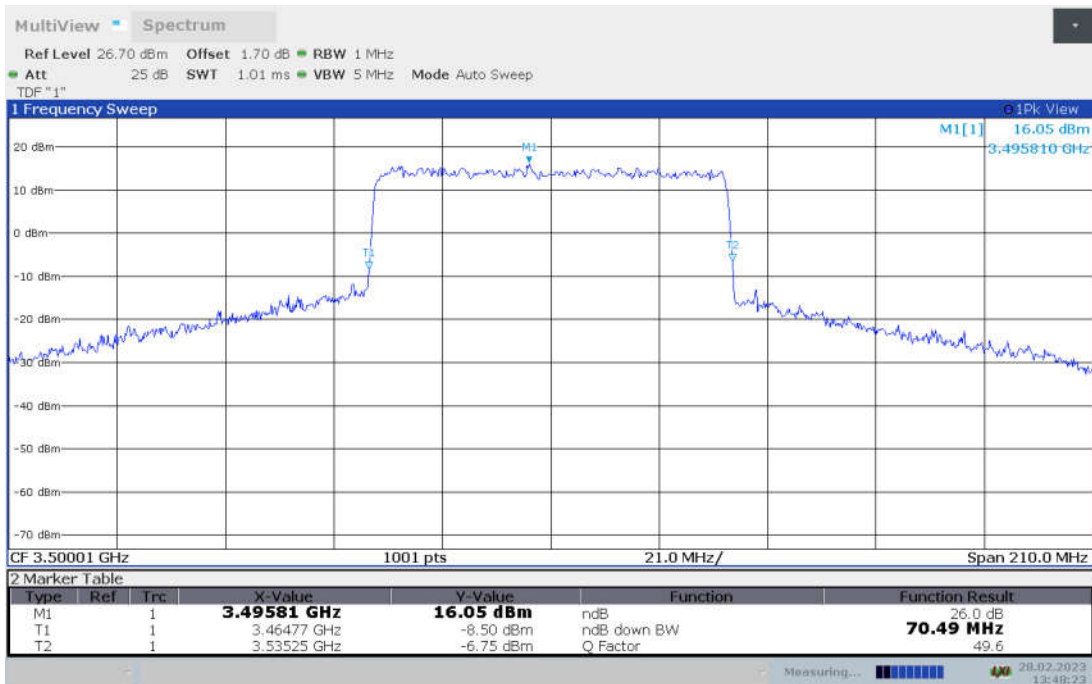

n78L,70MHz Bandwidth, CP-64QAM (-26dBc BW)