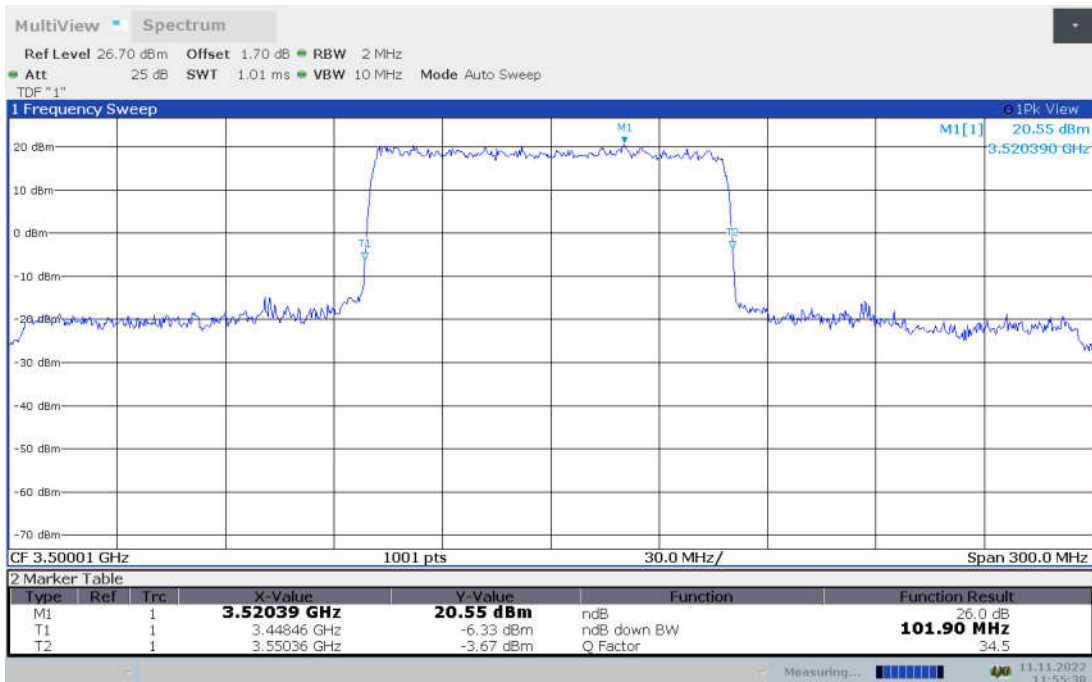

n78L,100MHz Bandwidth,DFT-s-QPSK (-26dBc BW)