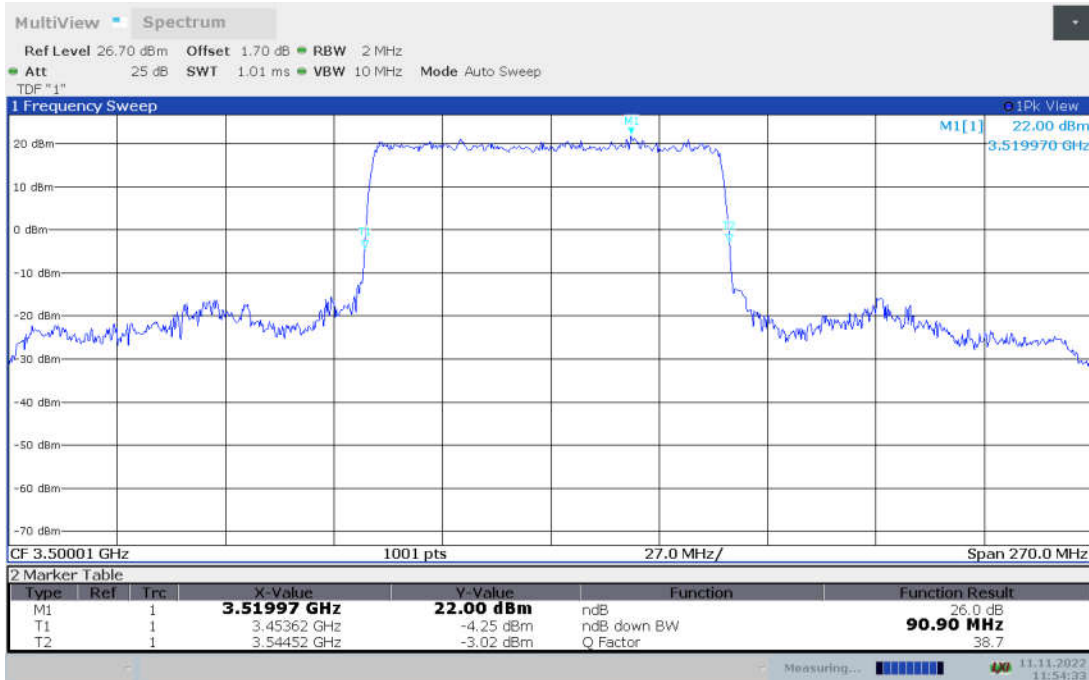

n78L,80MHz Bandwidth,DFT-s-pi/2 BPSK (-26dBc BW)

n78L,80MHz Bandwidth,DFT-s-QPSK (-26dBc BW)

n78L,80MHz Bandwidth, DFT-s-16QAM (-26dBc BW)

n78L,80MHz Bandwidth, DFT-s-64QAM (-26dBc BW)

n78L,80MHz Bandwidth, DFT-s-256QAM (-26dBc BW)

n78L,80MHz Bandwidth, CP-QPSK (-26dBc BW)

n78L,80MHz Bandwidth, CP-16QAM (-26dBc BW)

n78L,80MHz Bandwidth, CP-64QAM (-26dBc BW)

n78L,80MHz Bandwidth, CP-256QAM (-26dBc BW)

n78L,90MHz(-26dBc BW)

Frequency (MHz)	Emission Bandwidth (-26dBc BW) (MHz)								
	DFT-s-pi/2 BPSK	DFT-s-QPSK	DFT-s-16QAM	DFT-s-64QAM	DFT-s-256QAM	CP-QPSK	CP-16QAM	CP-64QAM	CP-256QAM
3500.01	90.90	90.90	90.90	91.17	90.90	92.79	92.79	92.79	92.79

n78L,90MHz Bandwidth,DFT-s-pi/2 BPSK (-26dBc BW)

n78L,90MHz Bandwidth,DFT-s-QPSK (-26dBc BW)

n78L,90MHz Bandwidth, DFT-s-16QAM (-26dBc BW)

n78L,90MHz Bandwidth, DFT-s-64QAM (-26dBc BW)

n78L,90MHz Bandwidth, DFT-s-256QAM (-26dBc BW)