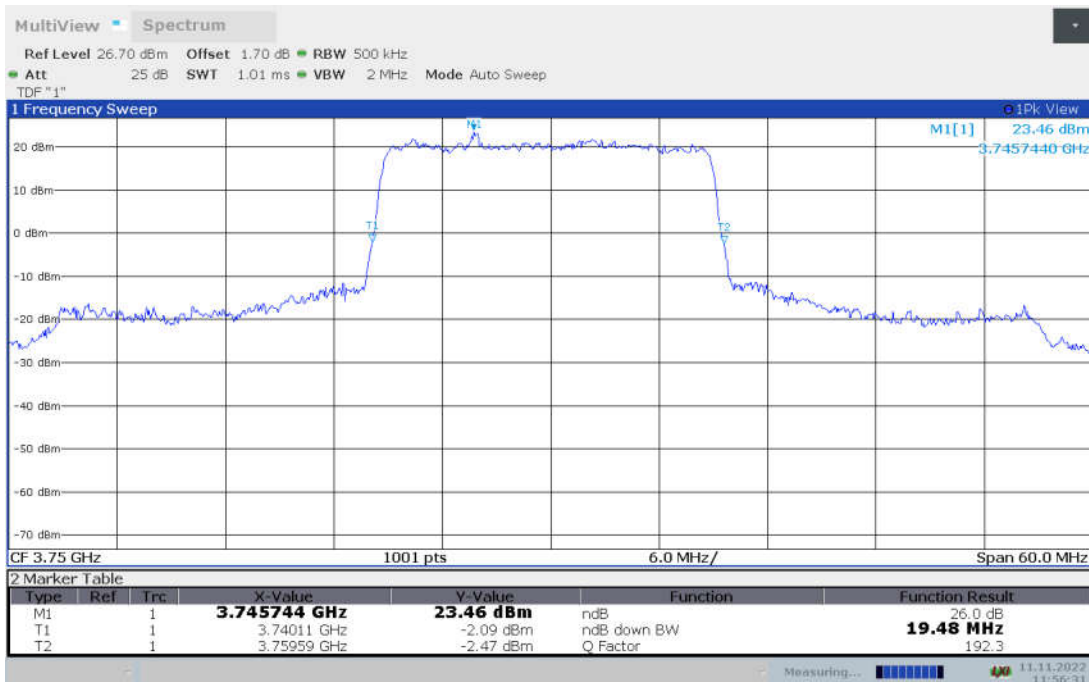

n78L,100MHz Bandwidth, CP-QPSK (-26dBc BW)

n78L,100MHz Bandwidth, CP-16QAM (-26dBc BW)

n78L,100MHz Bandwidth, CP-64QAM (-26dBc BW)

n78L,100MHz Bandwidth, CP-256QAM (-26dBc BW)

n78H

n78H,20MHz(-26dBc BW)

Frequency (MHz)	Emission Bandwidth (-26dBc BW) (MHz)								
	DFT-s-pi/2 BPSK	DFT-s-QPSK	DFT-s-16QAM	DFT-s-64QAM	DFT-s-256QAM	CP-QPSK	CP-16QAM	CP-64QAM	CP-256QAM
3750	19.66	19.48	19.66	19.78	19.72	19.90	20.02	20.02	19.90

n78H,20MHz Bandwidth,DFT-s-pi/2 BPSK (-26dBc BW)

n78H,20MHz Bandwidth,DFT-s-QPSK (-26dBc BW)

n78H,20MHz Bandwidth, DFT-s-16QAM (-26dBc BW)

n78H,20MHz Bandwidth, DFT-s-64QAM (-26dBc BW)

n78H,20MHz Bandwidth, DFT-s-256QAM (-26dBc BW)