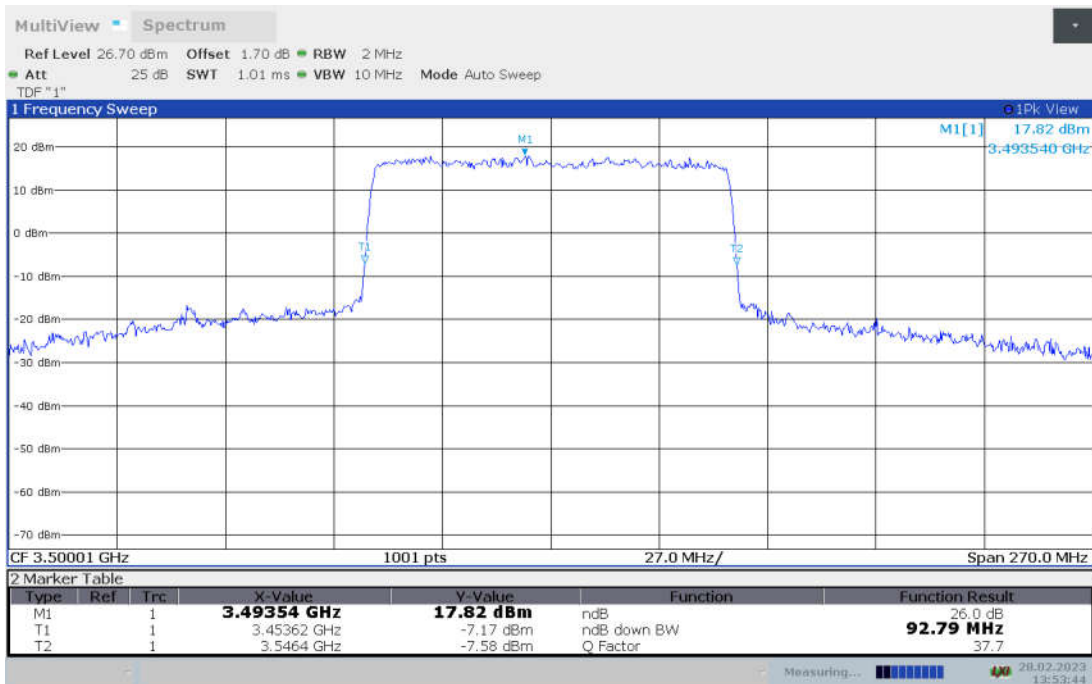

n78L,90MHz Bandwidth, CP-64QAM (-26dBc BW)