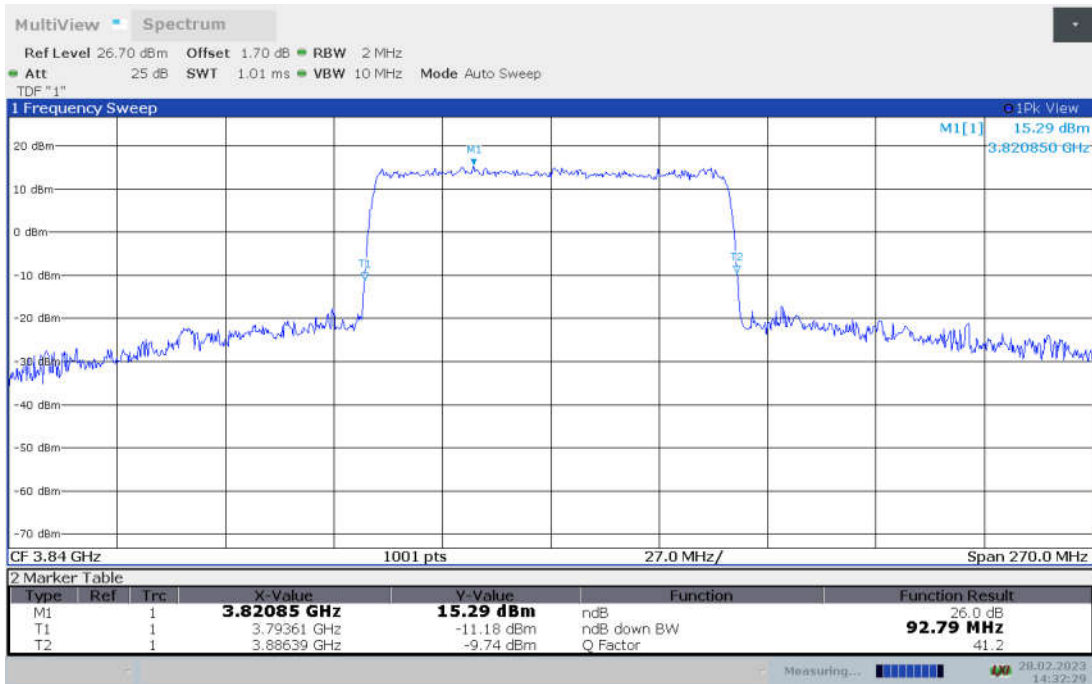

n77H,90MHz Bandwidth, DFT-s-256QAM (-26dBc BW)

n77H,90MHz Bandwidth, CP-QPSK (-26dBc BW)

n77H,90MHz Bandwidth, CP-16QAM (-26dBc BW)

n77H,90MHz Bandwidth, CP-64QAM (-26dBc BW)

n77H,90MHz Bandwidth, CP-256QAM (-26dBc BW)