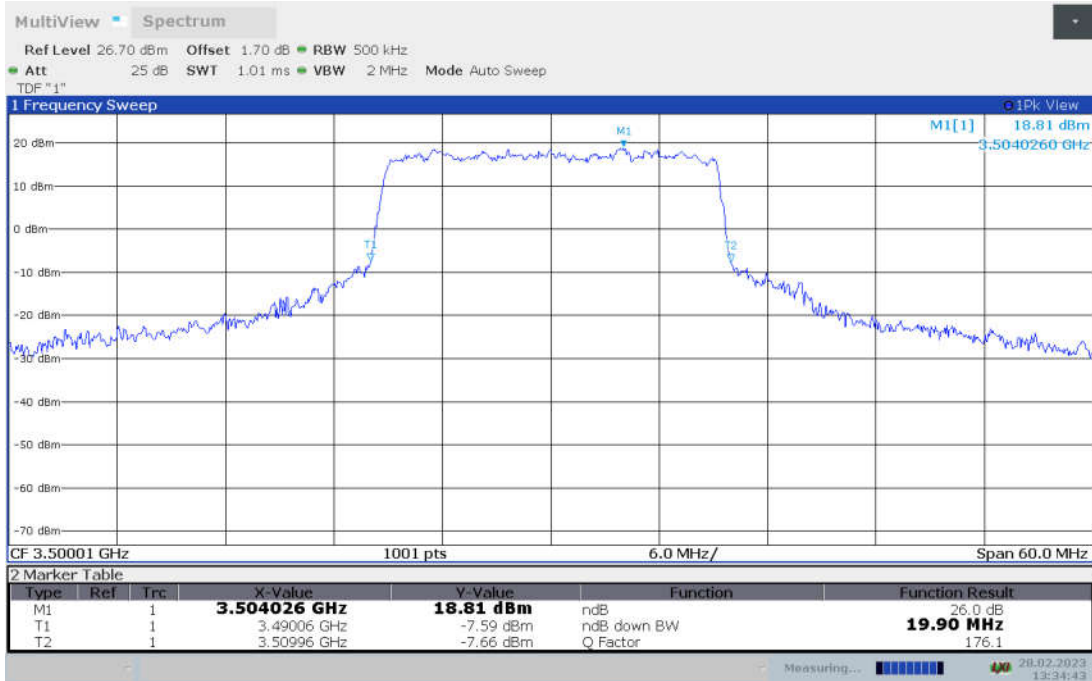

n78L,20MHz Bandwidth,DFT-s-pi/2 BPSK (-26dBc BW)

n78L,20MHz Bandwidth,DFT-s-QPSK (-26dBc BW)

n78L,20MHz Bandwidth, DFT-s-16QAM (-26dBc BW)

n78L,20MHz Bandwidth, DFT-s-64QAM (-26dBc BW)

n78L,20MHz Bandwidth, DFT-s-256QAM (-26dBc BW)

n78L,20MHz Bandwidth, CP-QPSK (-26dBc BW)

n78L,20MHz Bandwidth, CP-16QAM (-26dBc BW)

n78L,20MHz Bandwidth, CP-64QAM (-26dBc BW)

n78L,20MHz Bandwidth, CP-256QAM (-26dBc BW)

n78L,30MHz(-26dBc BW)

Frequency (MHz)	Emission Bandwidth (-26dBc BW) (MHz)								
	DFT-s-pi/2 BPSK	DFT-s-QPSK	DFT-s-16QAM	DFT-s-64QAM	DFT-s-256QAM	CP-QPSK	CP-16QAM	CP-64QAM	CP-256QAM
3500.01	28.59	28.59	38.48	38.24	38.48	40.64	40.64	40.52	40.50