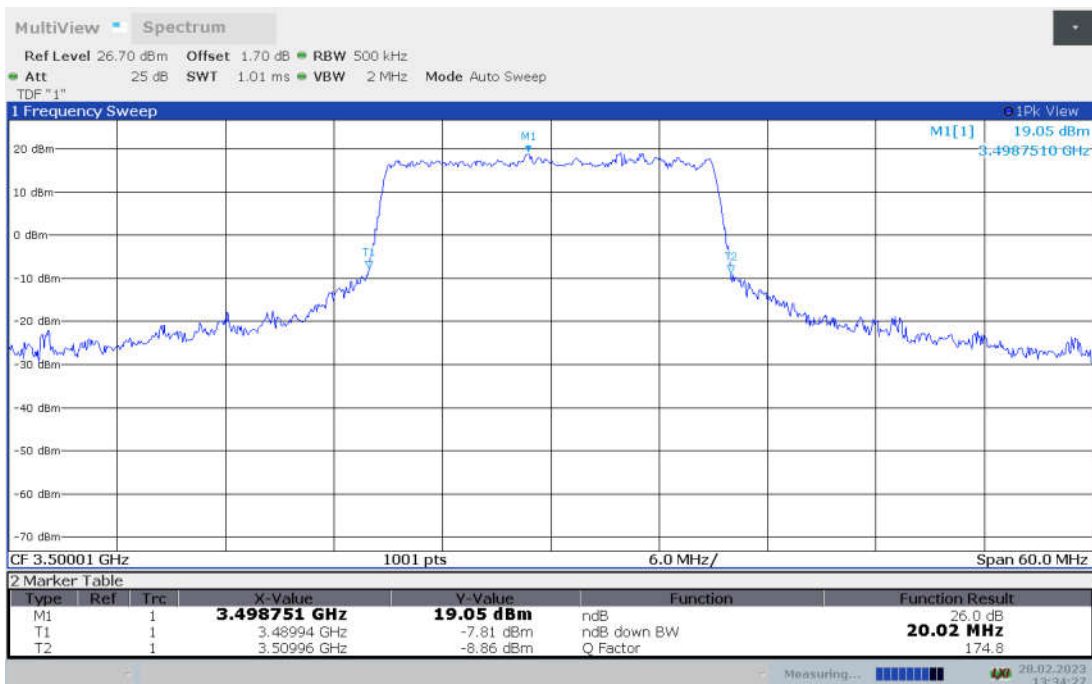

n78L,20MHz Bandwidth, CP-QPSK (-26dBc BW)