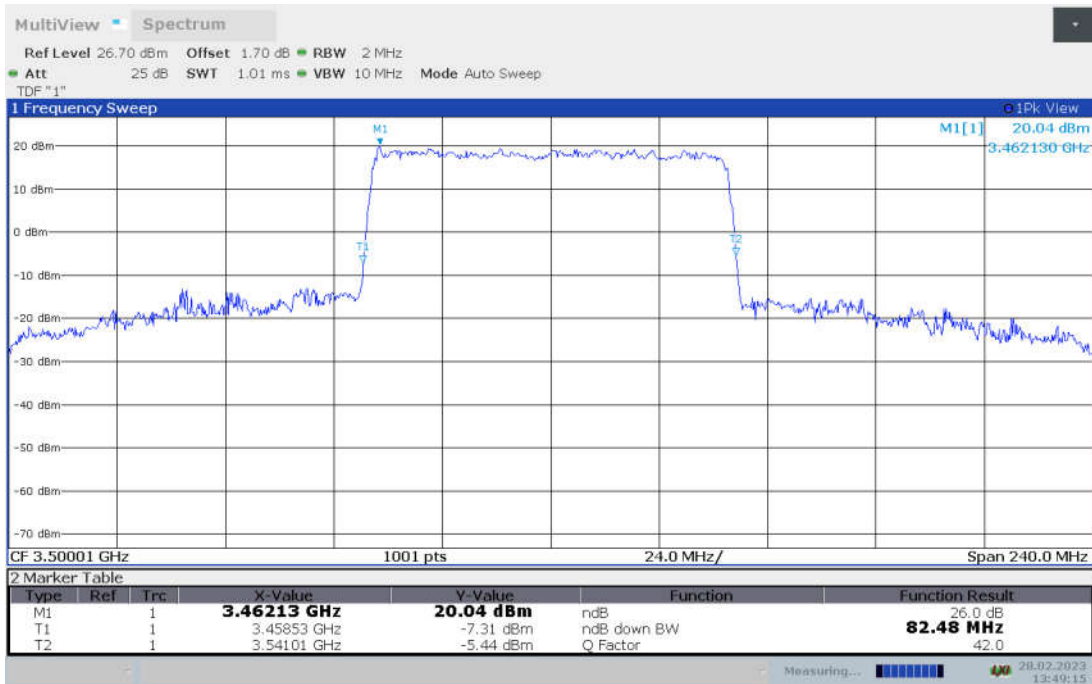

n78L,80MHz Bandwidth,DFT-s-pi/2 BPSK (-26dBc BW)

n78L,80MHz Bandwidth,DFT-s-QPSK (-26dBc BW)

n78L,80MHz Bandwidth, DFT-s-16QAM (-26dBc BW)

n78L,80MHz Bandwidth, DFT-s-64QAM (-26dBc BW)

n78L,80MHz Bandwidth, DFT-s-256QAM (-26dBc BW)