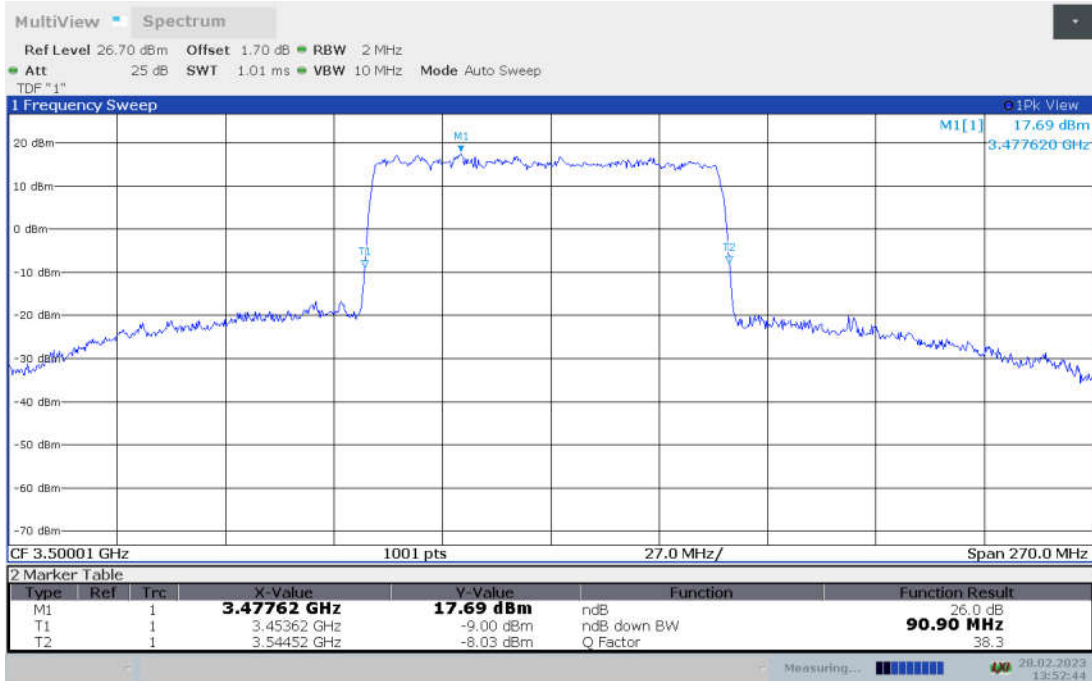

n78L,90MHz Bandwidth,DFT-s-pi/2 BPSK (-26dBc BW)

n78L,90MHz Bandwidth,DFT-s-QPSK (-26dBc BW)

n78L,90MHz Bandwidth, DFT-s-16QAM (-26dBc BW)

n78L,90MHz Bandwidth, DFT-s-64QAM (-26dBc BW)

n78L,90MHz Bandwidth, DFT-s-256QAM (-26dBc BW)