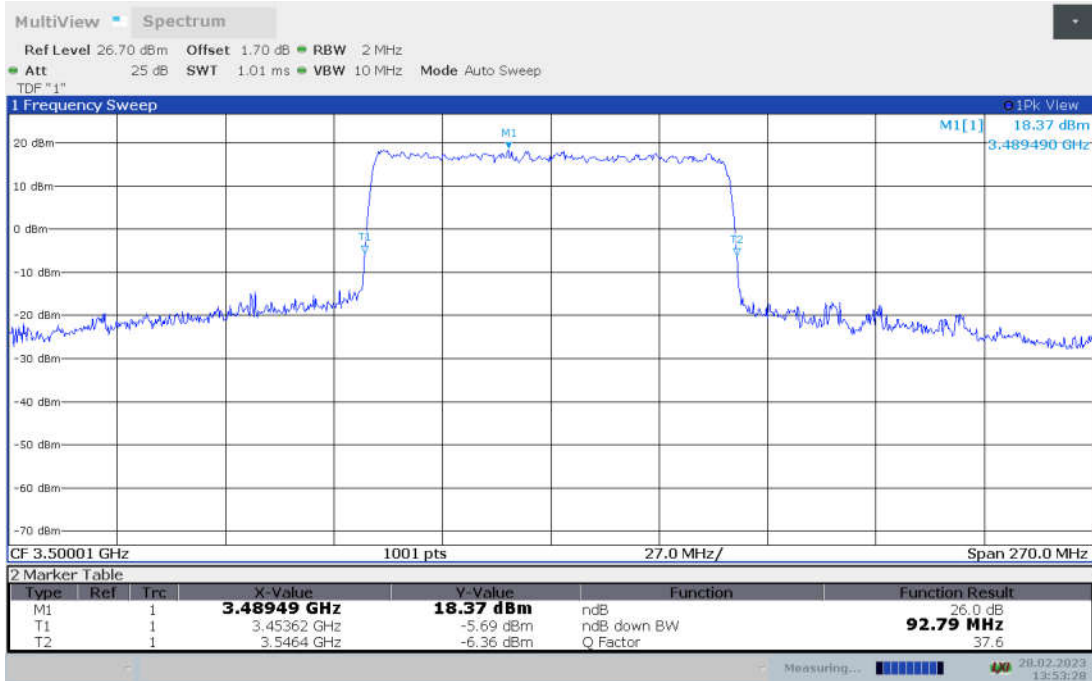

n78L,90MHz Bandwidth, CP-16QAM (-26dBc BW)