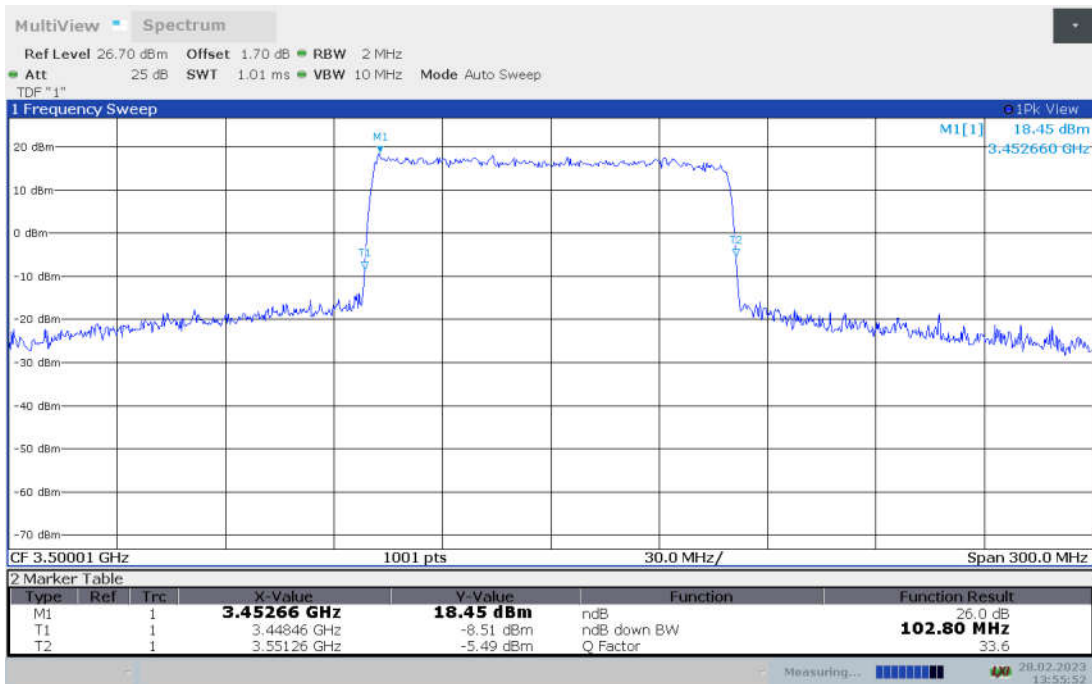

n78L,100MHz Bandwidth, CP-QPSK (-26dBc BW)