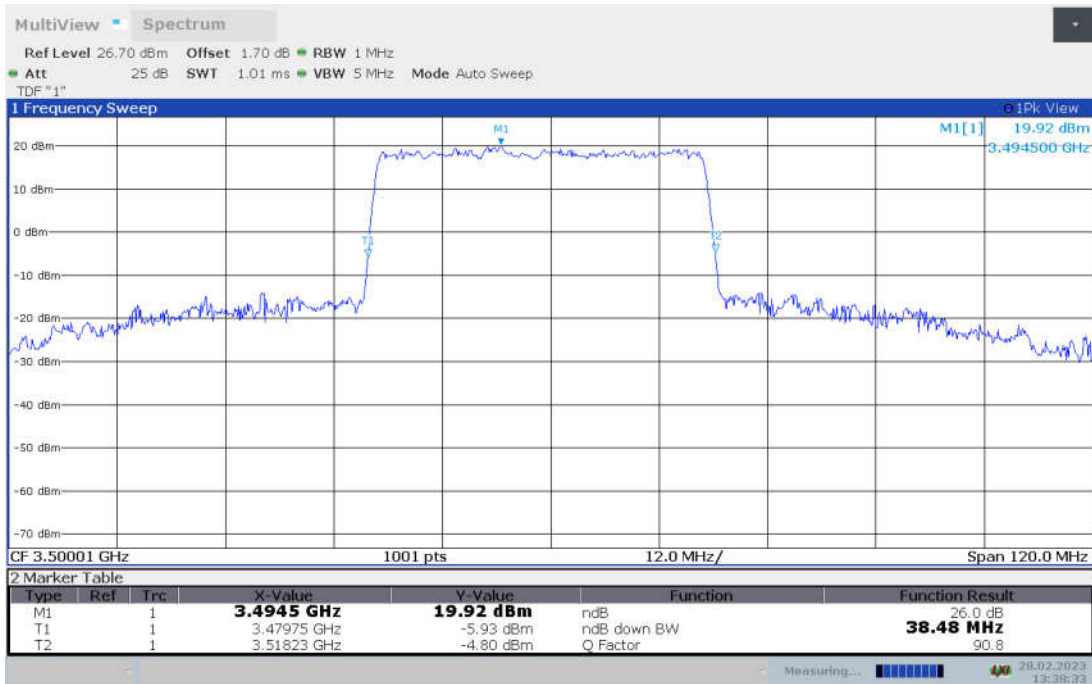

n78L,30MHz Bandwidth, DFT-s-16QAM (-26dBc BW)