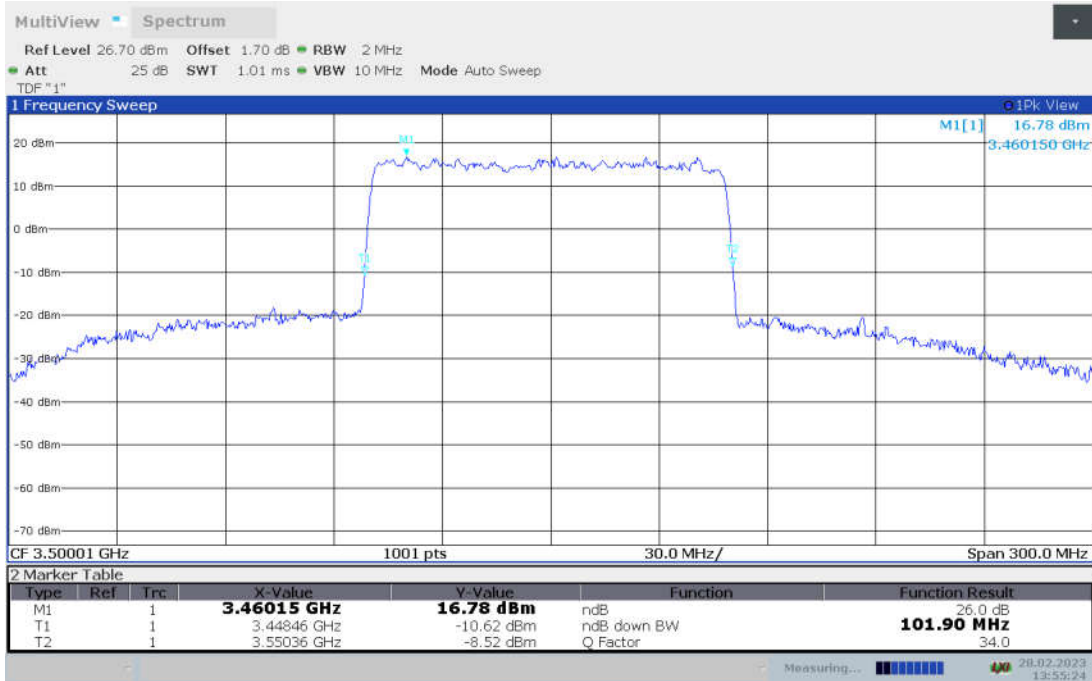

n78L,100MHz Bandwidth,DFT-s-pi/2 BPSK (-26dBc BW)

n78L,100MHz Bandwidth,DFT-s-QPSK (-26dBc BW)

n78L, 100MHz Bandwidth, DFT-s-16QAM (-26dBc BW)

n78L, 100MHz Bandwidth, DFT-s-64QAM (-26dBc BW)

n78L,100MHz Bandwidth, DFT-s-256QAM (-26dBc BW)