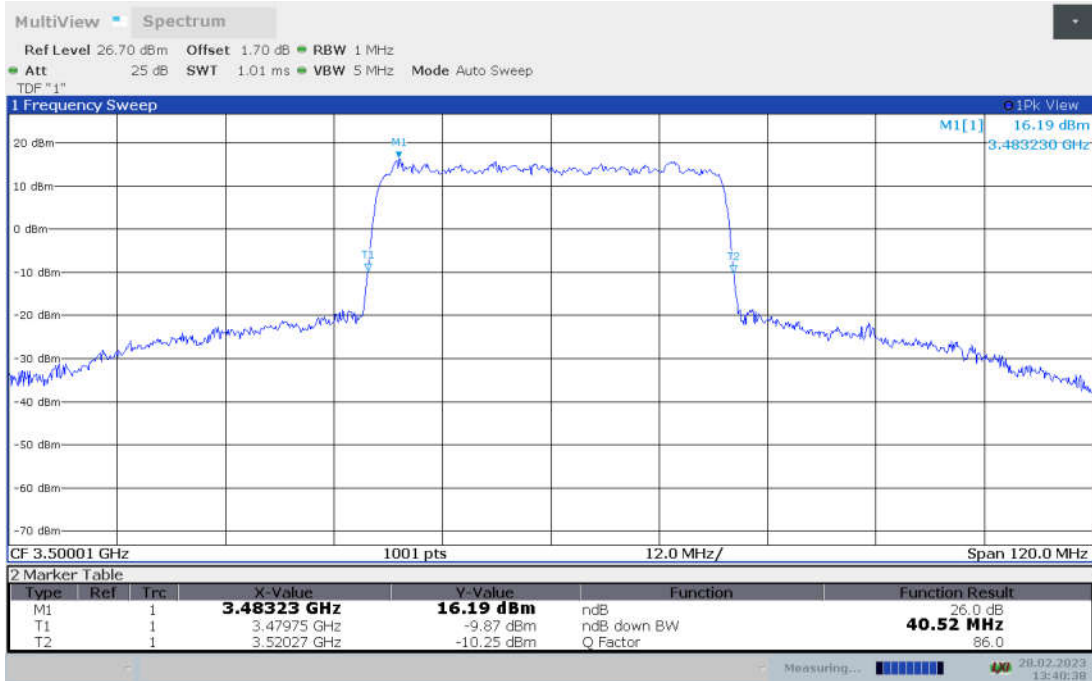

n78L,30MHz Bandwidth, CP-QPSK (-26dBc BW)

n78L,30MHz Bandwidth, CP-16QAM (-26dBc BW)

n78L,30MHz Bandwidth, CP-64QAM (-26dBc BW)

n78L,30MHz Bandwidth, CP-256QAM (-26dBc BW)

n78L,40MHz(-26dBc BW)

Frequency (MHz)	Emission Bandwidth (-26dBc BW) (MHz)								
	DFT-s-pi/2 BPSK	DFT-s-QPSK	DFT-s-16QAM	DFT-s-64QAM	DFT-s-256QAM	CP-QPSK	CP-16QAM	CP-64QAM	CP-256QAM
3500.01	38.36	38.48	38.48	38.24	38.48	40.64	40.64	40.52	40.52

n78L,40MHz Bandwidth,DFT-s-pi/2 BPSK (-26dBc BW)

n78L,40MHz Bandwidth,DFT-s-QPSK (-26dBc BW)

n78L,40MHz Bandwidth, DFT-s-16QAM (-26dBc BW)

n78L,40MHz Bandwidth, DFT-s-64QAM (-26dBc BW)

n78L,40MHz Bandwidth, DFT-s-256QAM (-26dBc BW)