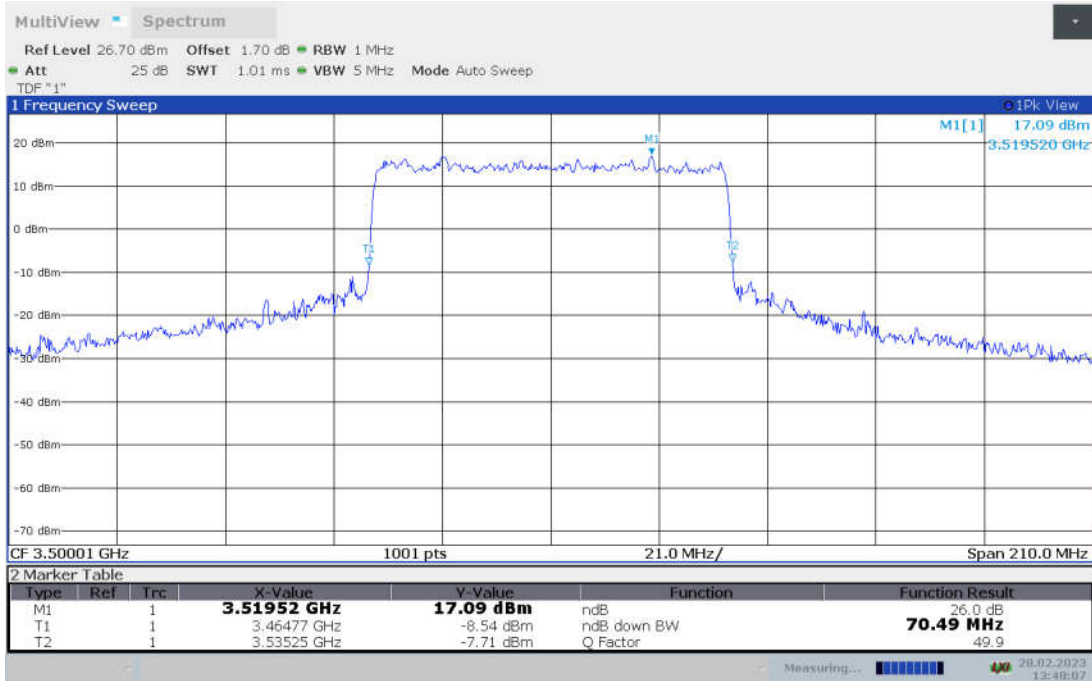

n78L,70MHz Bandwidth, CP-16QAM (-26dBc BW)