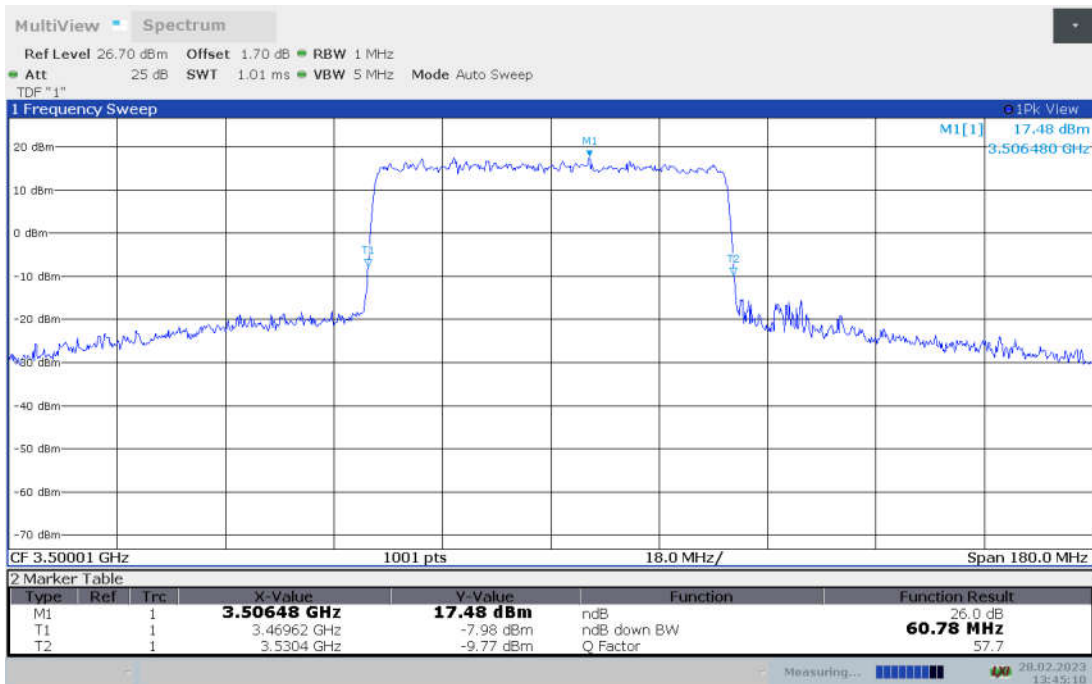

n78L,60MHz Bandwidth, CP-QPSK (-26dBc BW)