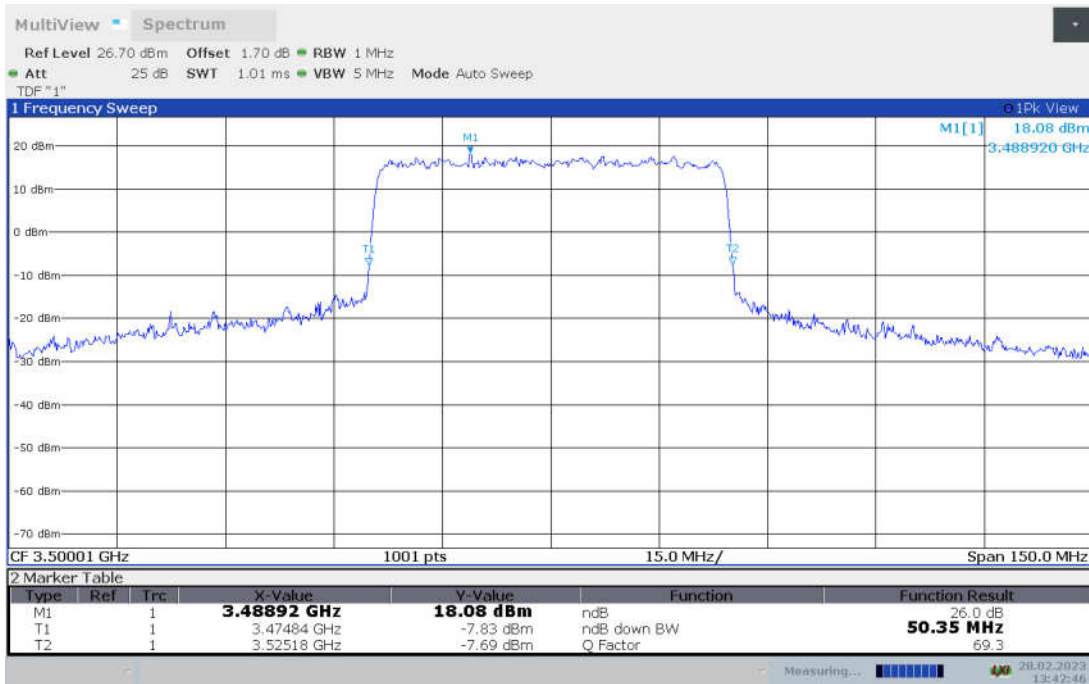

n78L,50MHz Bandwidth, CP-16QAM (-26dBc BW)