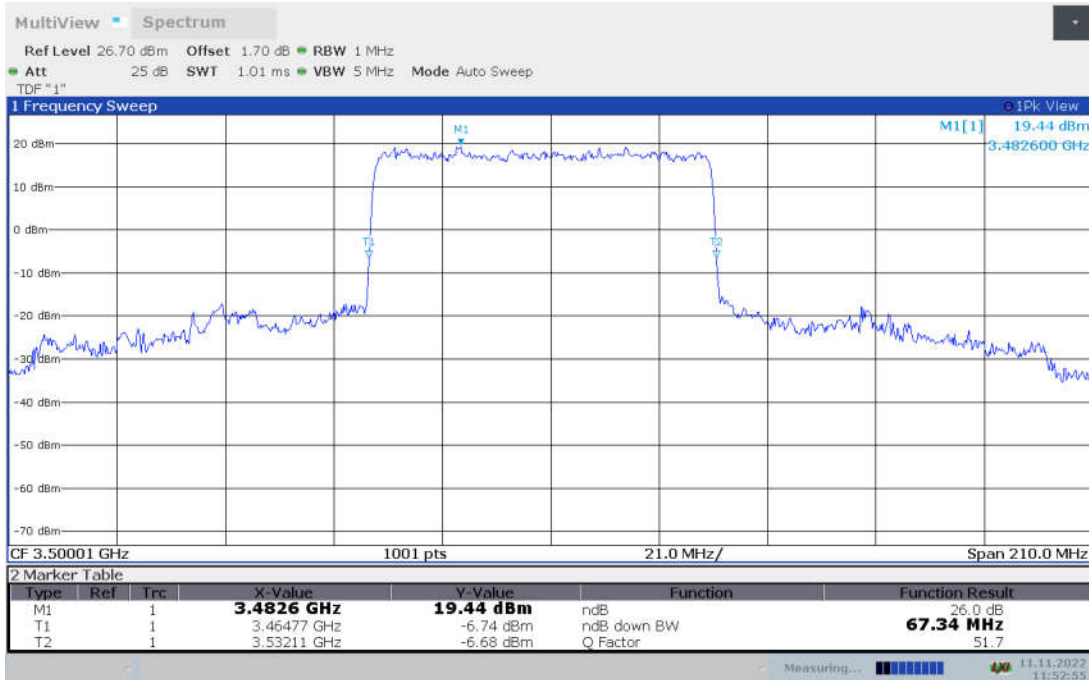

n78L,60MHz Bandwidth, CP-QPSK (-26dBc BW)

n78L,60MHz Bandwidth, CP-16QAM (-26dBc BW)

n78L,60MHz Bandwidth, CP-64QAM (-26dBc BW)

n78L,60MHz Bandwidth, CP-256QAM (-26dBc BW)

n78L,70MHz(-26dBc BW)

Frequency (MHz)	Emission Bandwidth (-26dBc BW) (MHz)								
	DFT-s-pi/2 BPSK	DFT-s-QPSK	DFT-s-16QAM	DFT-s-64QAM	DFT-s-256QAM	CP-QPSK	CP-16QAM	CP-64QAM	CP-256QAM
3500.01	67.34	67.34	67.13	67.34	67.34	70.70	70.49	70.49	70.49

n78L,70MHz Bandwidth,DFT-s-pi/2 BPSK (-26dBc BW)

n78L,70MHz Bandwidth,DFT-s-QPSK (-26dBc BW)

n78L,70MHz Bandwidth, DFT-s-16QAM (-26dBc BW)

n78L,70MHz Bandwidth, DFT-s-64QAM (-26dBc BW)

n78L,70MHz Bandwidth, DFT-s-256QAM (-26dBc BW)