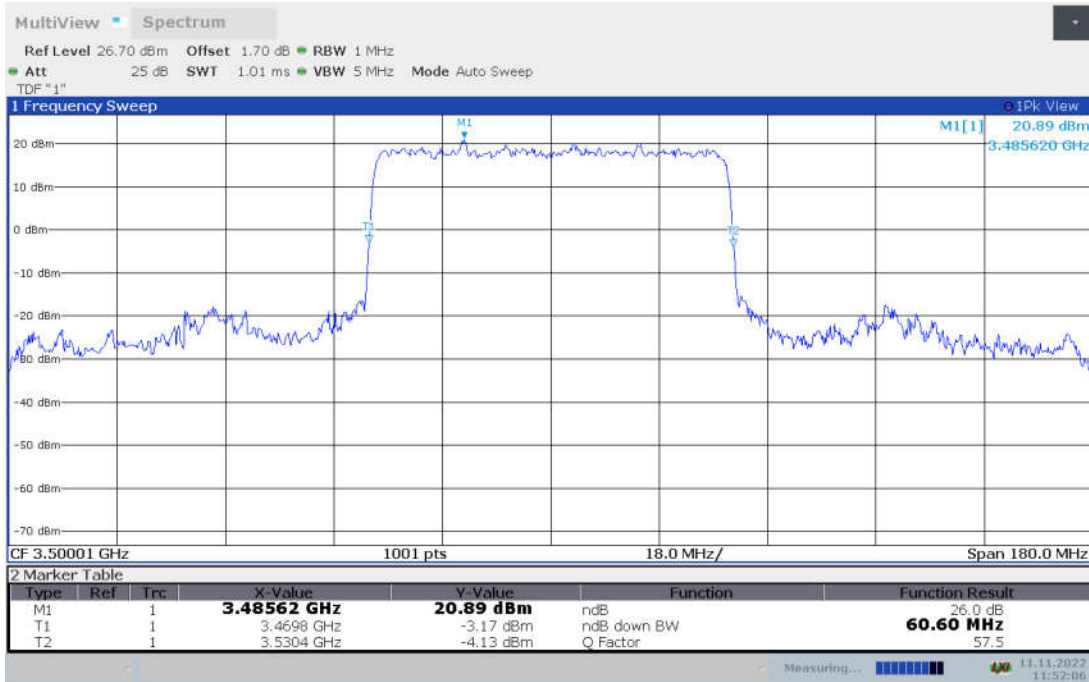

n78L,50MHz Bandwidth, CP-QPSK (-26dBc BW)

n78L,50MHz Bandwidth, CP-16QAM (-26dBc BW)

n78L,50MHz Bandwidth, CP-64QAM (-26dBc BW)

n78L,50MHz Bandwidth, CP-256QAM (-26dBc BW)

n78L,60MHz(-26dBc BW)

Frequency (MHz)	Emission Bandwidth (-26dBc BW) (MHz)								
	DFT-s-pi/2 BPSK	DFT-s-QPSK	DFT-s-16QAM	DFT-s-64QAM	DFT-s-256QAM	CP-QPSK	CP-16QAM	CP-64QAM	CP-256QAM
3500.01	60.60	60.60	60.78	60.96	60.78	60.78	60.96	60.78	60.78

n78L,60MHz Bandwidth,DFT-s-pi/2 BPSK (-26dBc BW)

n78L,60MHz Bandwidth,DFT-s-QPSK (-26dBc BW)

n78L,60MHz Bandwidth, DFT-s-16QAM (-26dBc BW)

n78L,60MHz Bandwidth, DFT-s-64QAM (-26dBc BW)

n78L,60MHz Bandwidth, DFT-s-256QAM (-26dBc BW)