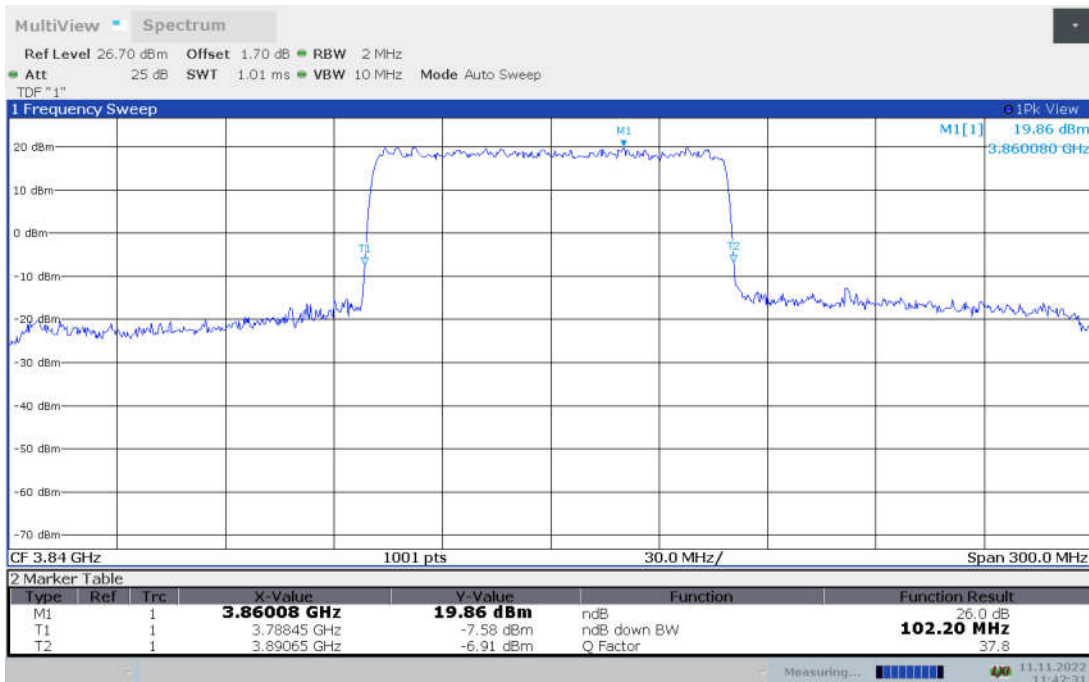

n77H,100MHz Bandwidth,DFT-s-QPSK (-26dBc BW)