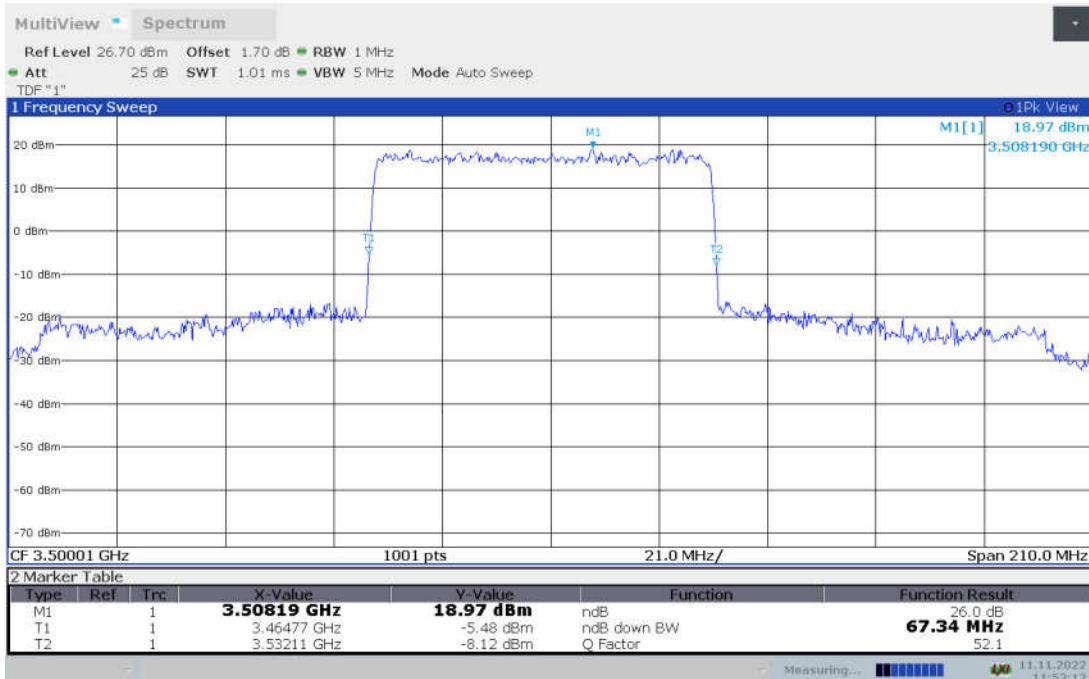

n78L,70MHz Bandwidth,DFT-s-QPSK (-26dBc BW)