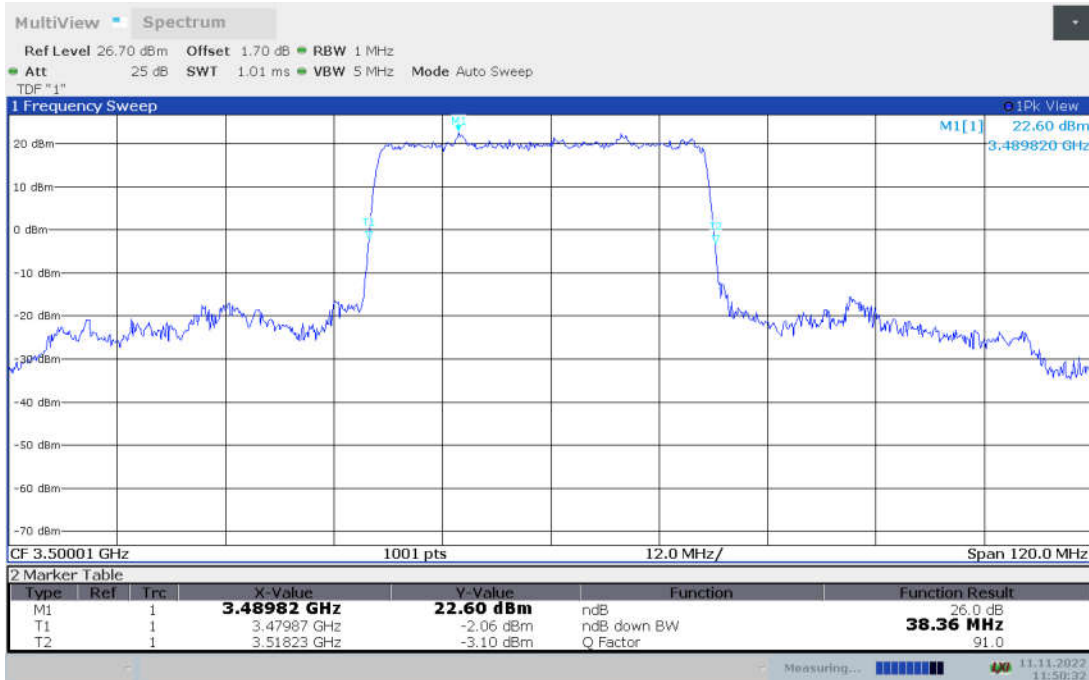

n78L,30MHz Bandwidth,DFT-s-pi/2 BPSK (-26dBc BW)

n78L,30MHz Bandwidth,DFT-s-QPSK (-26dBc BW)

n78L,30MHz Bandwidth, DFT-s-16QAM (-26dBc BW)

n78L,30MHz Bandwidth, DFT-s-64QAM (-26dBc BW)

n78L,30MHz Bandwidth, DFT-s-256QAM (-26dBc BW)

n78L,30MHz Bandwidth, CP-QPSK (-26dBc BW)

n78L,30MHz Bandwidth, CP-16QAM (-26dBc BW)

n78L,30MHz Bandwidth, CP-64QAM (-26dBc BW)

n78L,30MHz Bandwidth, CP-256QAM (-26dBc BW)

n78L,40MHz(-26dBc BW)

Frequency (MHz)	Emission Bandwidth (-26dBc BW) (MHz)								
	DFT-s-pi/2 BPSK	DFT-s-QPSK	DFT-s-16QAM	DFT-s-64QAM	DFT-s-256QAM	CP-QPSK	CP-16QAM	CP-64QAM	CP-256QAM
3500.01	38.36	38.48	38.48	38.24	38.48	40.64	40.64	40.52	40.52

n78L,40MHz Bandwidth,DFT-s-pi/2 BPSK (-26dBc BW)

n78L,40MHz Bandwidth,DFT-s-QPSK (-26dBc BW)

n78L,40MHz Bandwidth, DFT-s-16QAM (-26dBc BW)

n78L,40MHz Bandwidth, DFT-s-64QAM (-26dBc BW)

n78L,40MHz Bandwidth, DFT-s-256QAM (-26dBc BW)