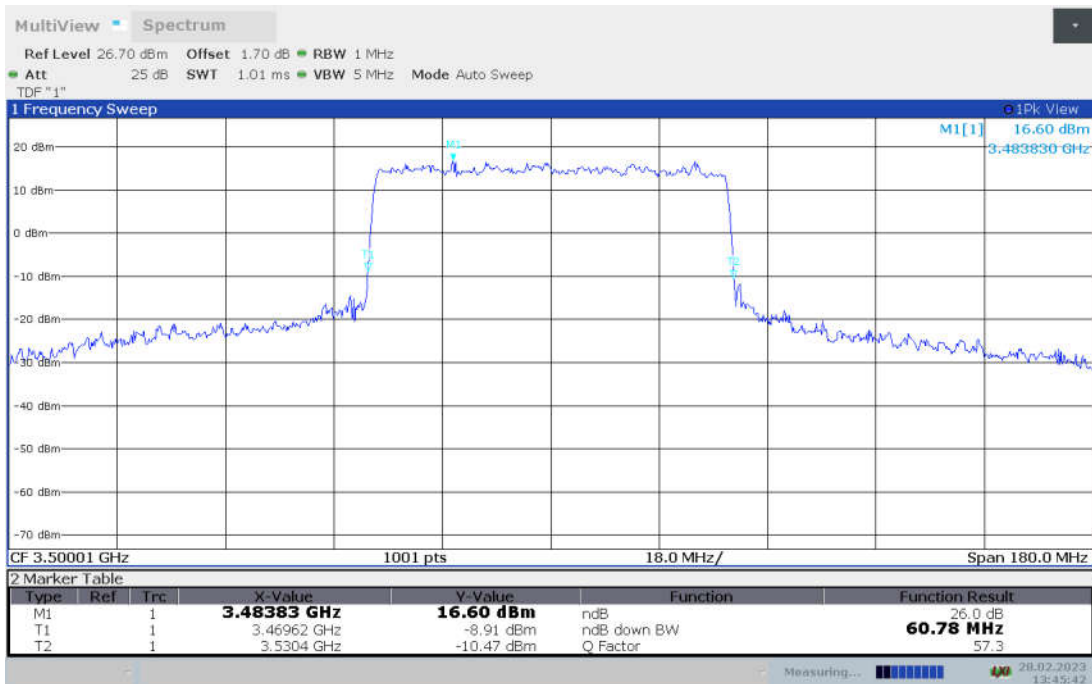

n78L,60MHz Bandwidth, CP-64QAM (-26dBc BW)