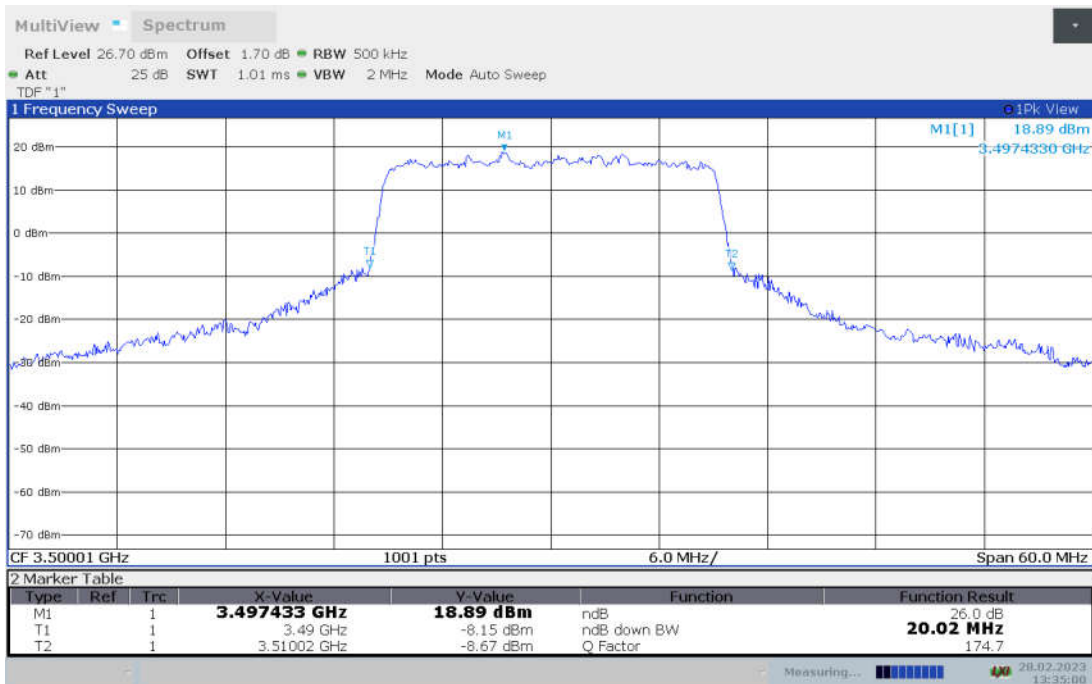

n78L,20MHz Bandwidth, CP-64QAM (-26dBc BW)