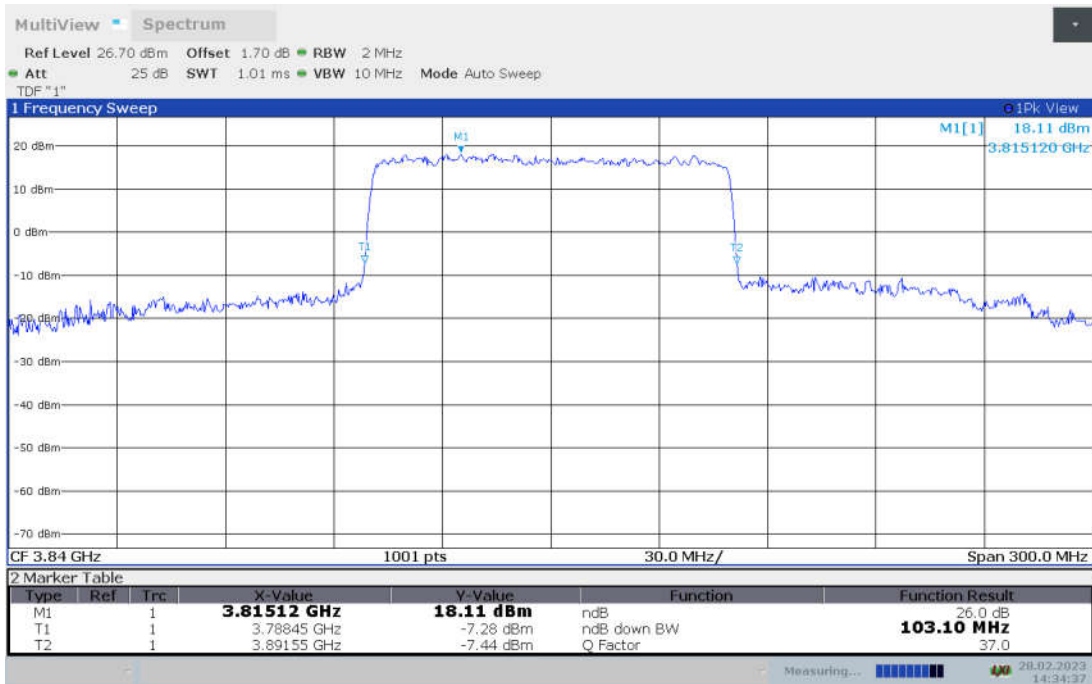

n77H,100MHz Bandwidth,DFT-s-pi/2 BPSK (-26dBc BW)

n77H,100MHz Bandwidth,DFT-s-QPSK (-26dBc BW)

n77H, 100MHz Bandwidth, DFT-s-16QAM (-26dBc BW)

n77H, 100MHz Bandwidth, DFT-s-64QAM (-26dBc BW)

n77H, 100MHz Bandwidth, DFT-s-256QAM (-26dBc BW)

n77H, 100MHz Bandwidth, CP-QPSK (-26dBc BW)

n77H, 100MHz Bandwidth, CP-16QAM (-26dBc BW)

n77H, 100MHz Bandwidth, CP-64QAM (-26dBc BW)

n77H,100MHz Bandwidth, CP-256QAM (-26dBc BW)

n78L

n78L,20MHz(-26dBc BW)