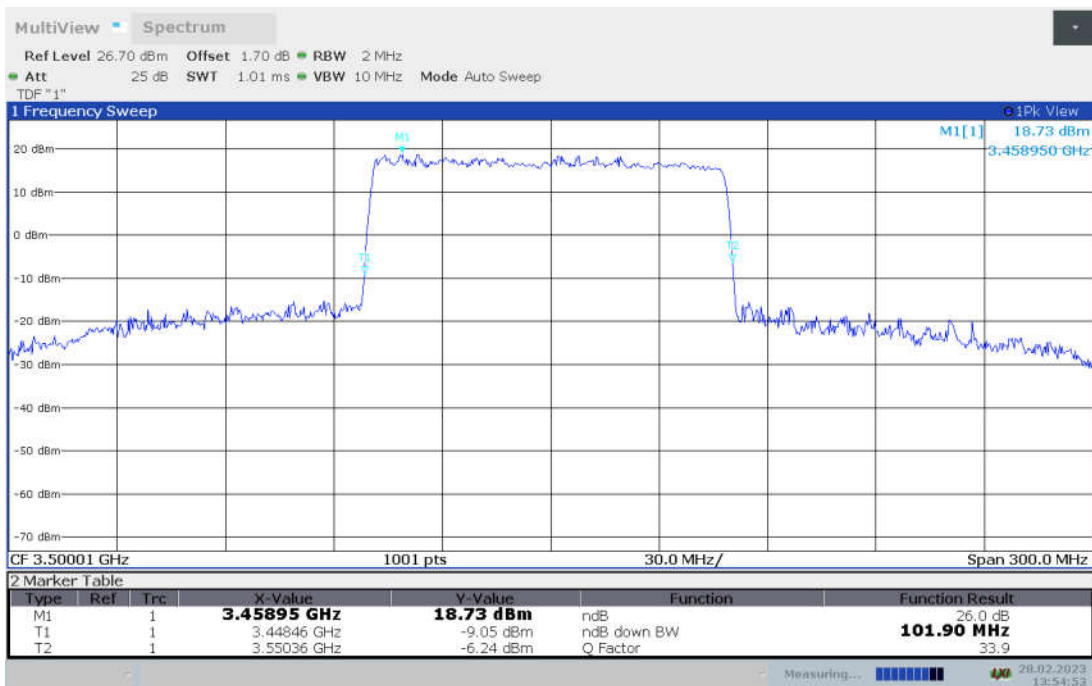

n78L,100MHz Bandwidth,DFT-s-pi/2 BPSK (-26dBc BW)

n78L,100MHz Bandwidth,DFT-s-QPSK (-26dBc BW)

n78L, 100MHz Bandwidth, DFT-s-16QAM (-26dBc BW)

n78L, 100MHz Bandwidth, DFT-s-64QAM (-26dBc BW)

n78L,100MHz Bandwidth, DFT-s-256QAM (-26dBc BW)