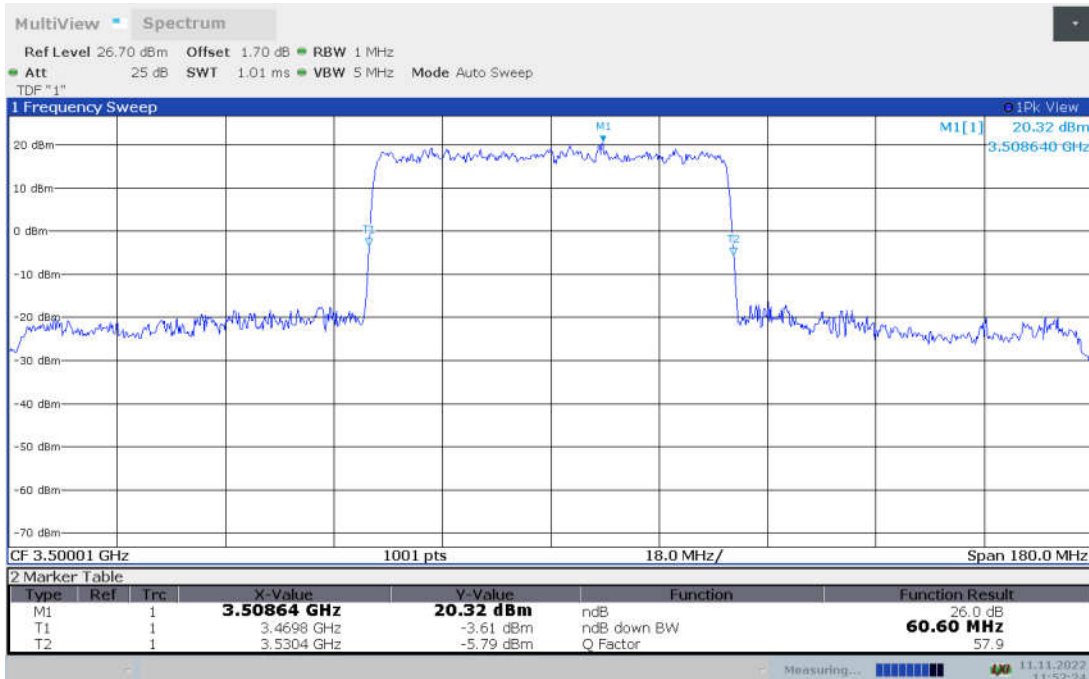

n78L,60MHz Bandwidth,DFT-s-QPSK (-26dBc BW)