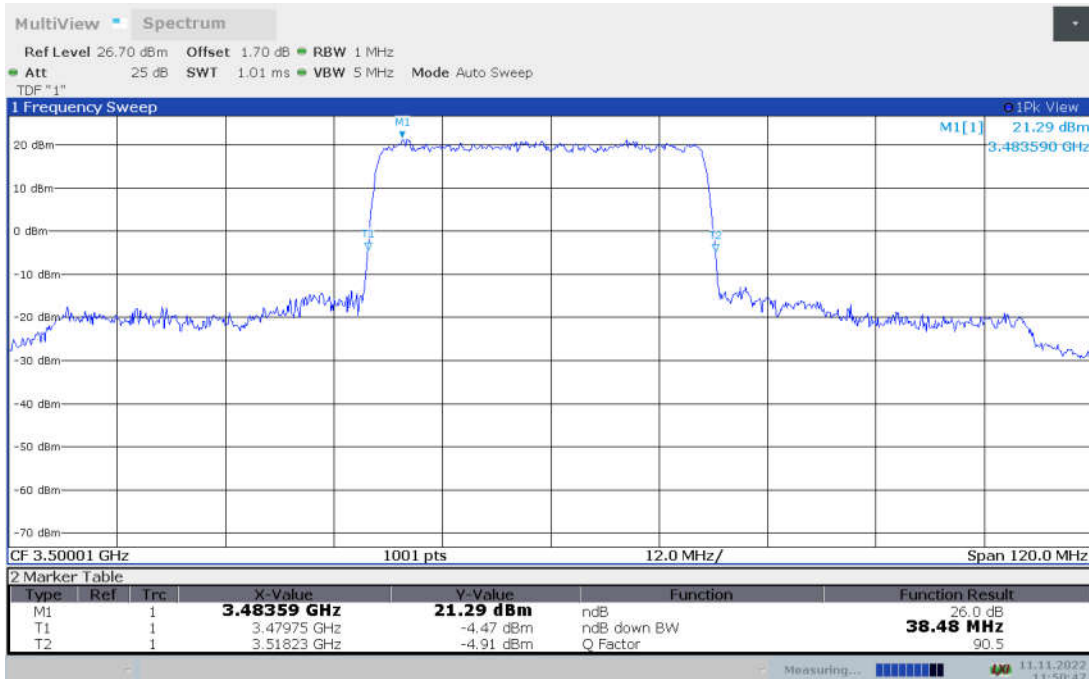

n78L,30MHz Bandwidth, CP-QPSK (-26dBc BW)

n78L,30MHz Bandwidth, CP-16QAM (-26dBc BW)

n78L,30MHz Bandwidth, CP-64QAM (-26dBc BW)

n78L,30MHz Bandwidth, CP-256QAM (-26dBc BW)

n78L,40MHz(-26dBc BW)

Frequency (MHz)	Emission Bandwidth (-26dBc BW) (MHz)								
	DFT-s-pi/2 BPSK	DFT-s-QPSK	DFT-s-16QAM	DFT-s-64QAM	DFT-s-256QAM	CP-QPSK	CP-16QAM	CP-64QAM	CP-256QAM
3500.01	38.36	38.48	38.48	38.24	38.48	40.64	40.64	40.52	40.52

n78L,40MHz Bandwidth,DFT-s-pi/2 BPSK (-26dBc BW)

n78L,40MHz Bandwidth,DFT-s-QPSK (-26dBc BW)

n78L,40MHz Bandwidth, DFT-s-16QAM (-26dBc BW)

n78L,40MHz Bandwidth, DFT-s-64QAM (-26dBc BW)

n78L,40MHz Bandwidth, DFT-s-256QAM (-26dBc BW)