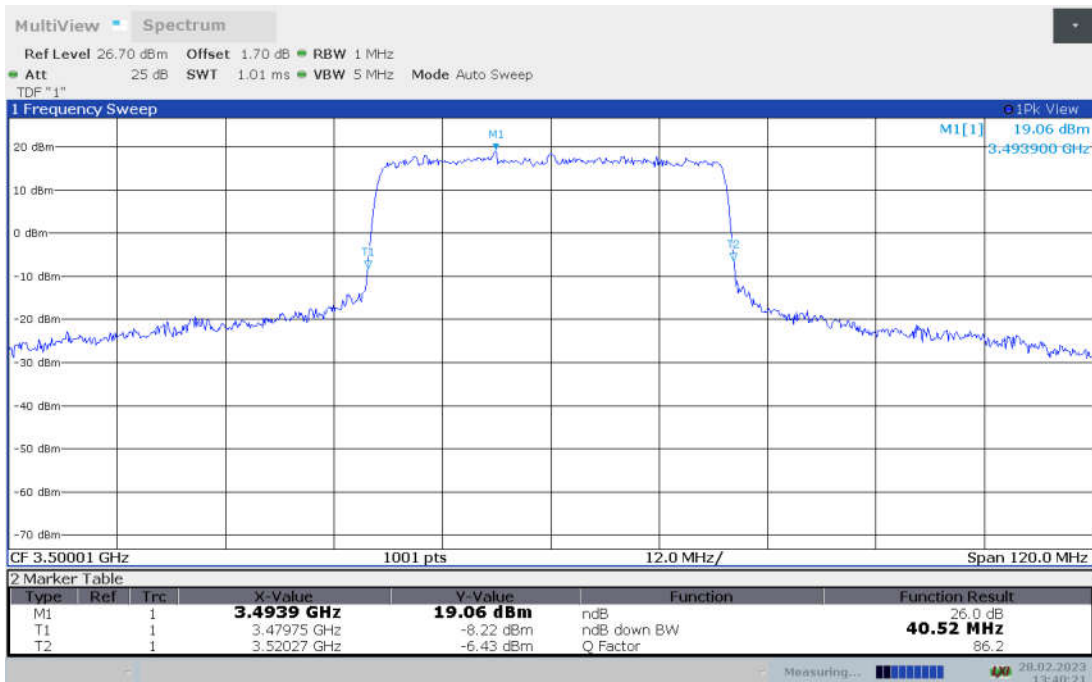

n78L,40MHz Bandwidth, CP-64QAM (-26dBc BW)