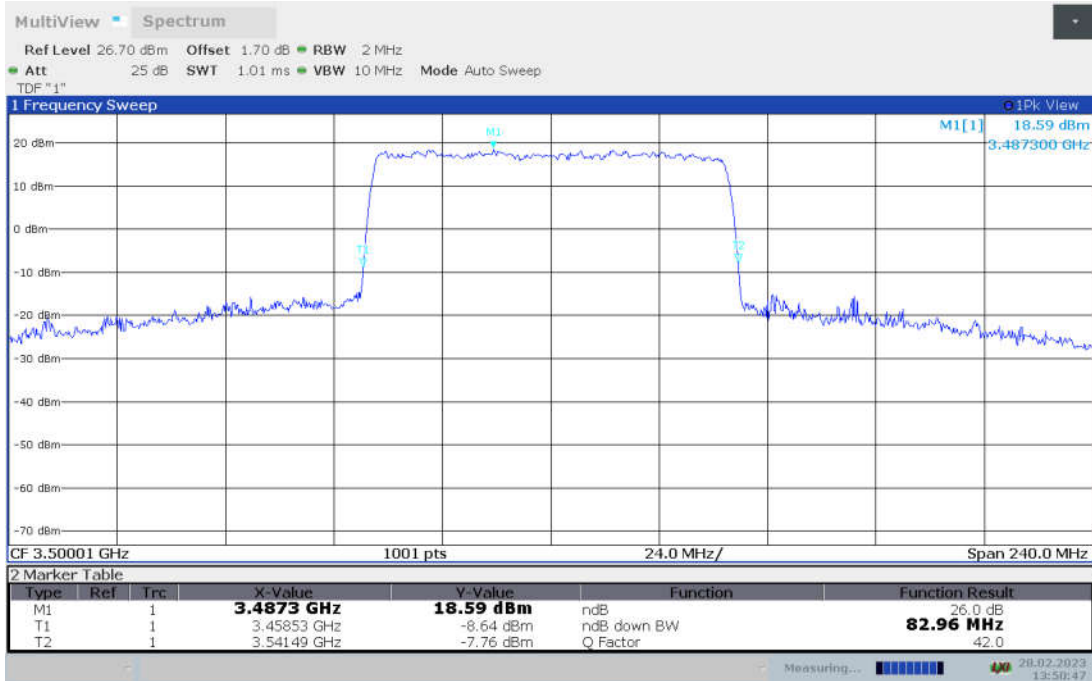

n78L,80MHz Bandwidth, CP-16QAM (-26dBc BW)