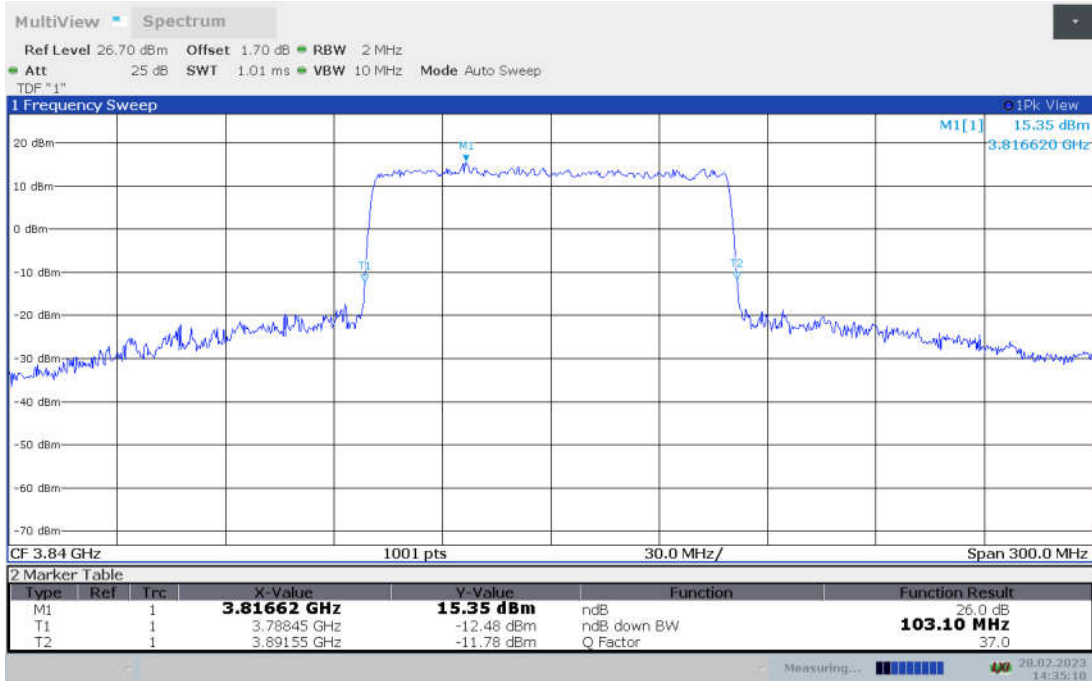

n77H, 100MHz Bandwidth, CP-QPSK (-26dBc BW)

n77H, 100MHz Bandwidth, CP-16QAM (-26dBc BW)

n77H, 100MHz Bandwidth, CP-64QAM (-26dBc BW)

n77H,100MHz Bandwidth, CP-256QAM (-26dBc BW)

n78L

n78L,20MHz(-26dBc BW)