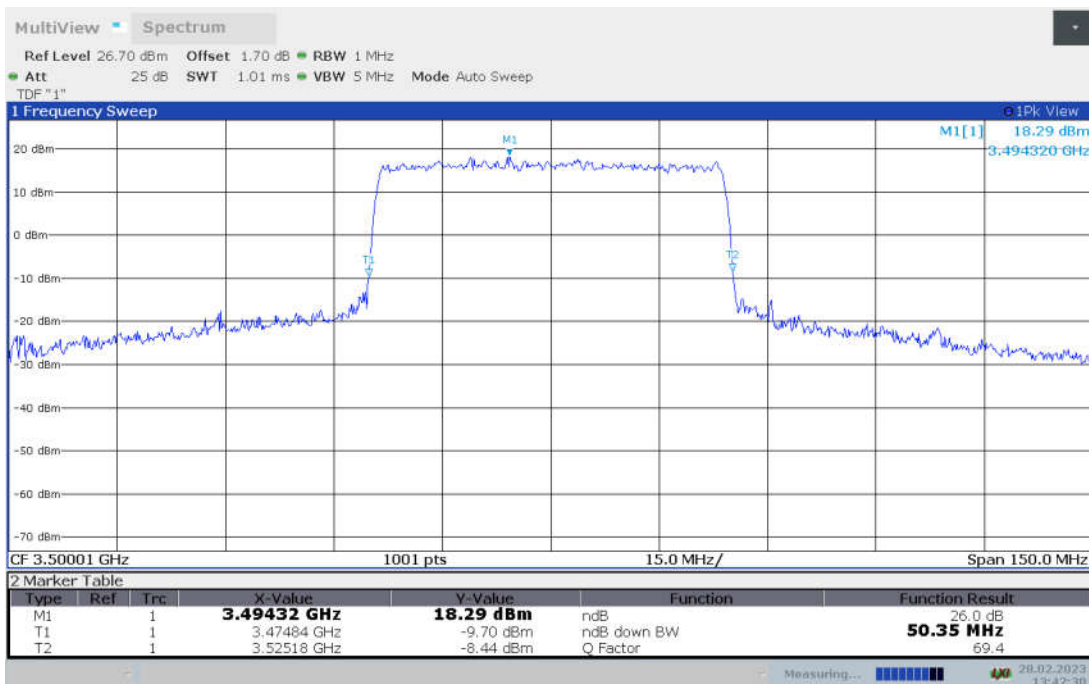

n78L,50MHz Bandwidth, CP-QPSK (-26dBc BW)