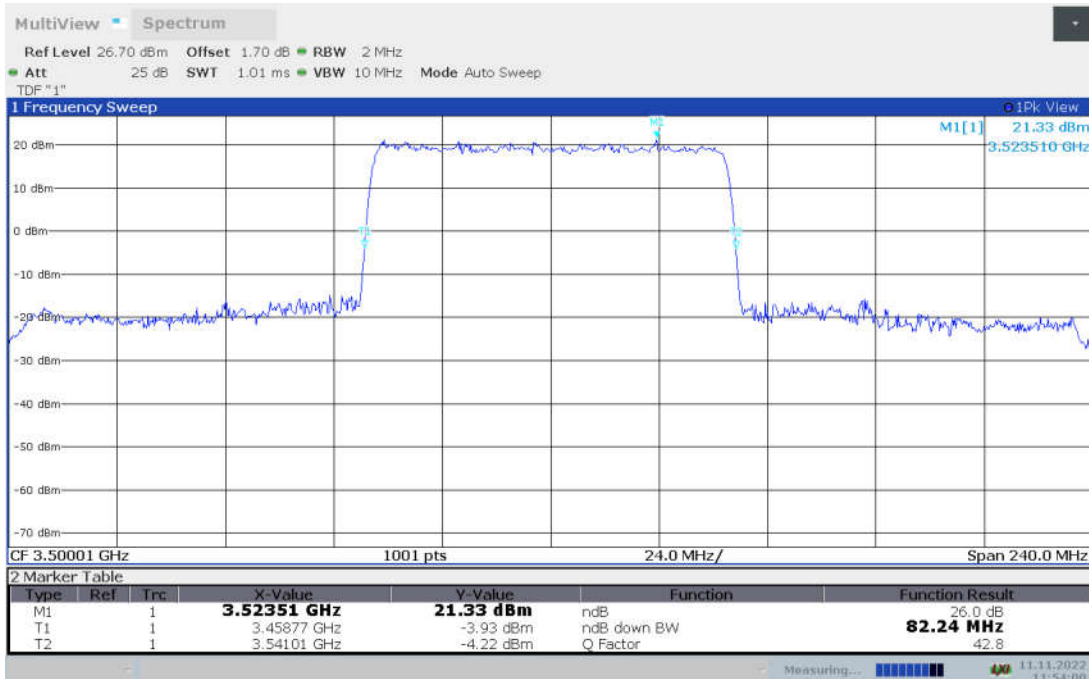

n78L,80MHz Bandwidth,DFT-s-pi/2 BPSK (-26dBc BW)

n78L,80MHz Bandwidth,DFT-s-QPSK (-26dBc BW)

n78L,80MHz Bandwidth, DFT-s-16QAM (-26dBc BW)

n78L,80MHz Bandwidth, DFT-s-64QAM (-26dBc BW)

n78L,80MHz Bandwidth, DFT-s-256QAM (-26dBc BW)