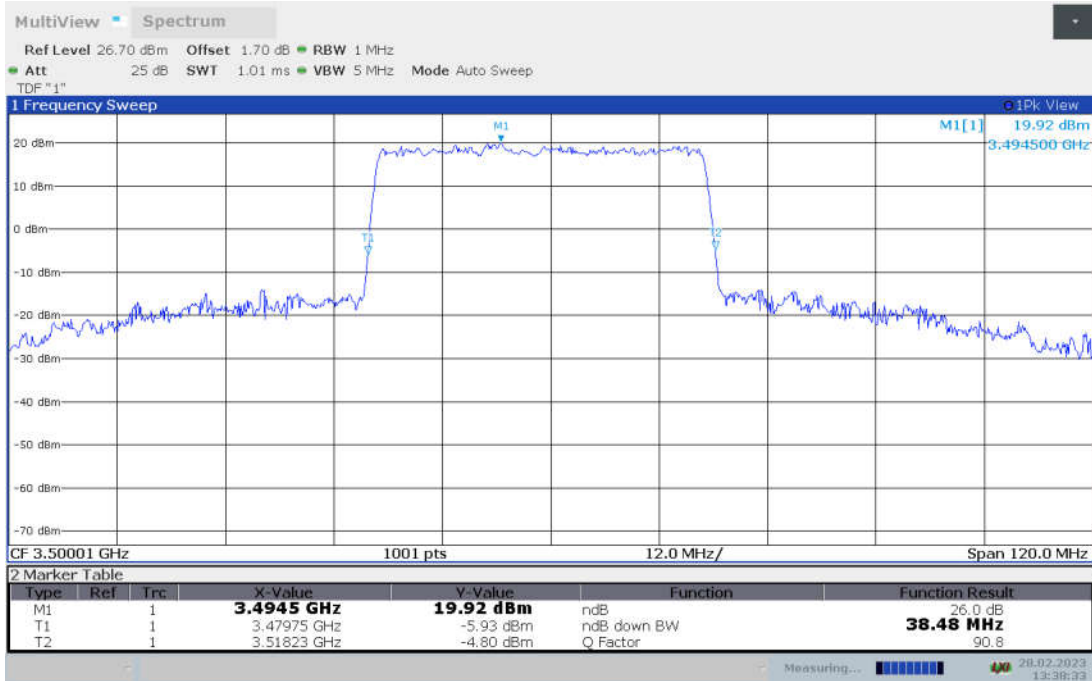

n78L,40MHz Bandwidth, DFT-s-16QAM (-26dBc BW)