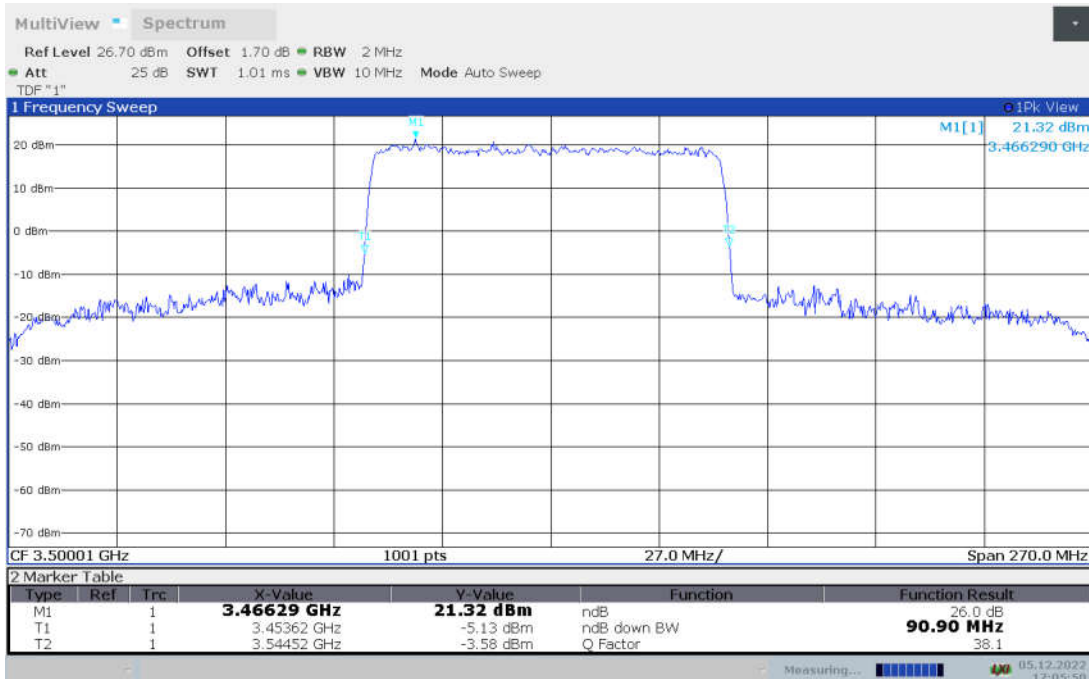

n77L,90MHz Bandwidth,DFT-s-QPSK (-26dBc BW)