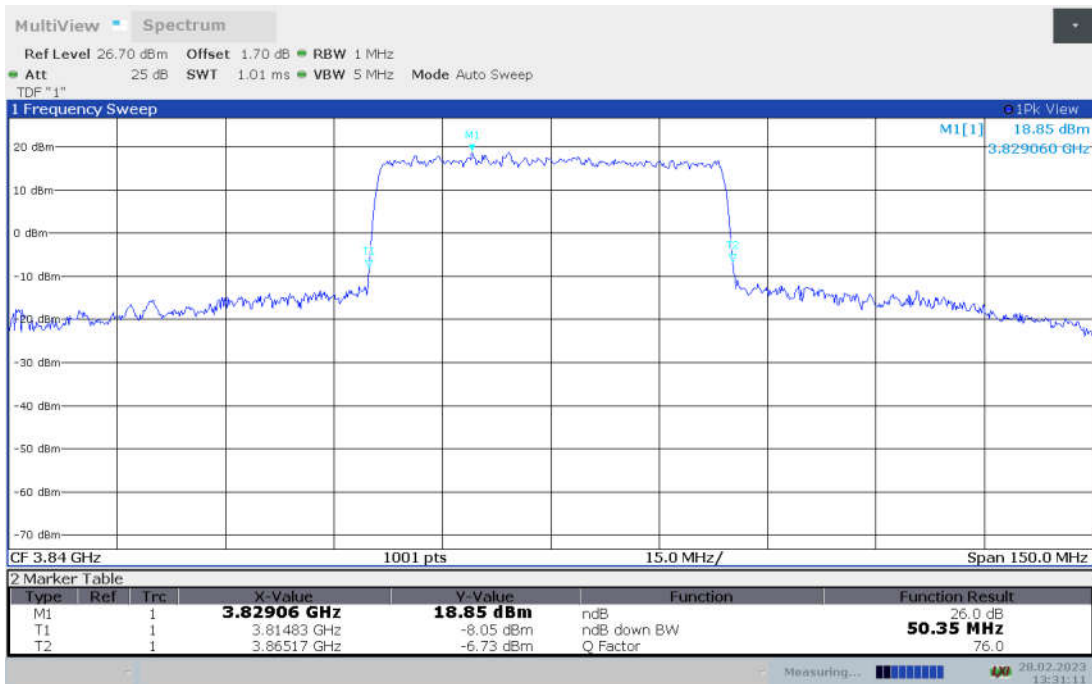

n77H,50MHz Bandwidth, CP-QPSK (-26dBc BW)