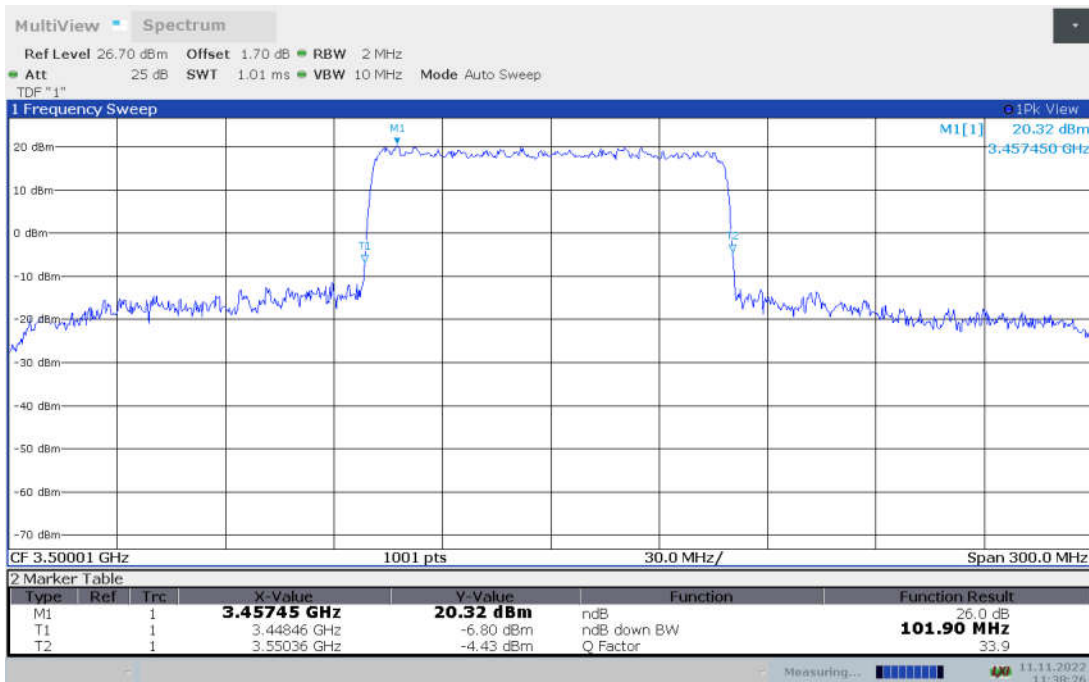

n77L,100MHz Bandwidth,DFT-s-QPSK (-26dBc BW)