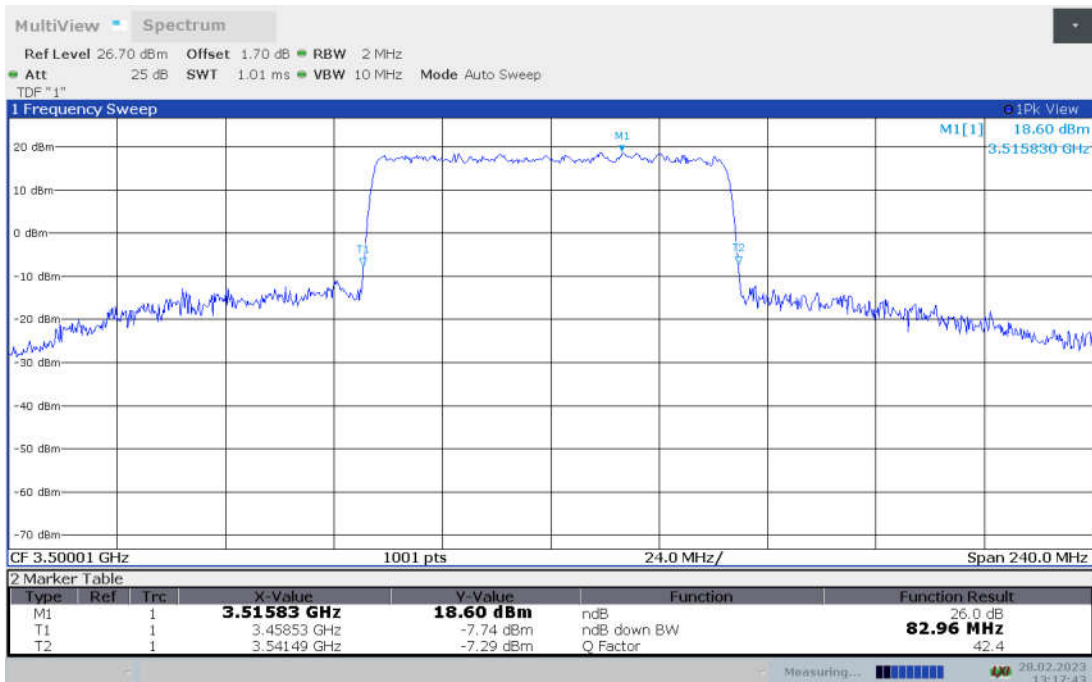

n77L,80MHz Bandwidth, CP-QPSK (-26dBc BW)