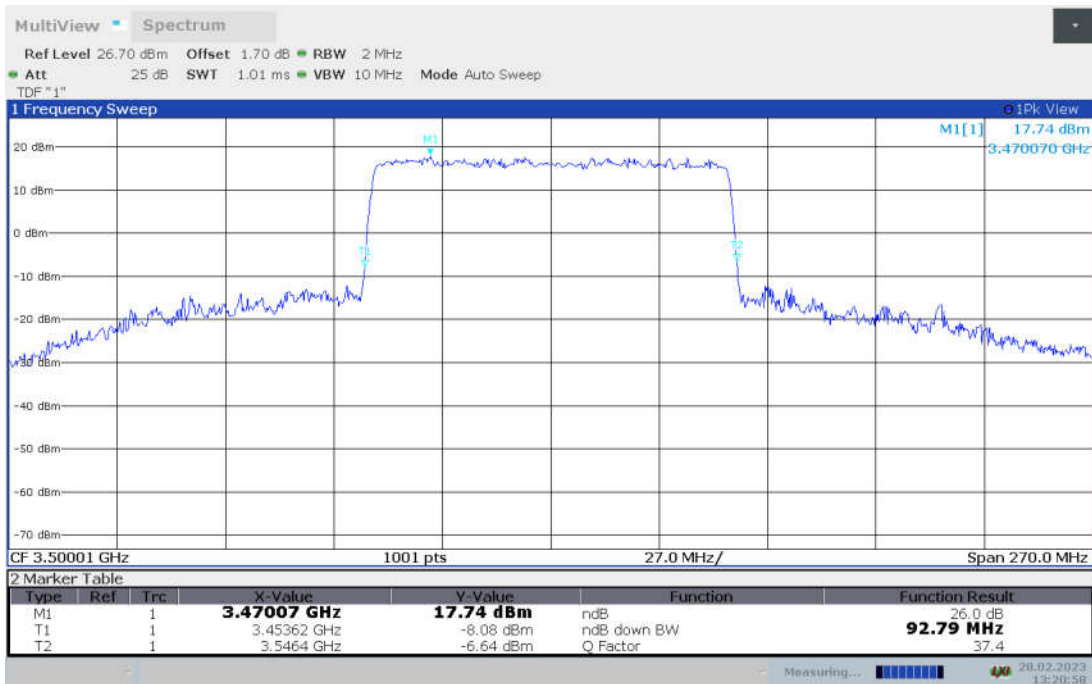

n77L,90MHz Bandwidth, CP-64QAM (-26dBc BW)