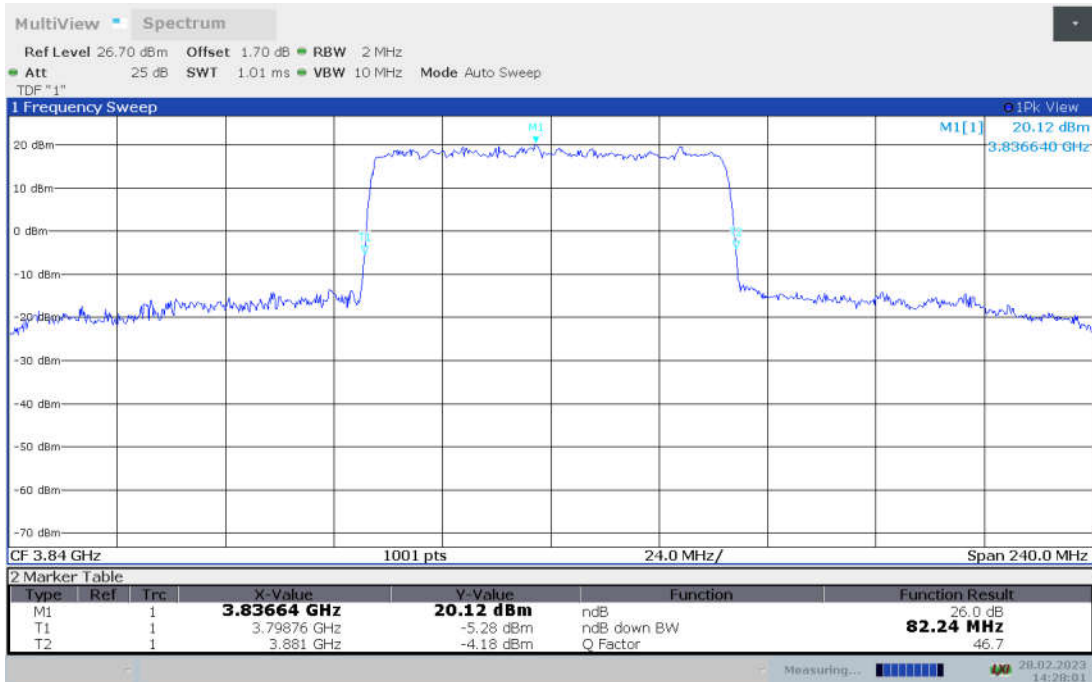

**n77H,80MHz Bandwidth,DFT-s-pi/2 BPSK (-26dBc BW)**

**n77H,80MHz Bandwidth,DFT-s-QPSK (-26dBc BW)**

**n77H,80MHz Bandwidth, DFT-s-16QAM (-26dBc BW)**

**n77H,80MHz Bandwidth, DFT-s-64QAM (-26dBc BW)**

**n77H,80MHz Bandwidth, DFT-s-256QAM (-26dBc BW)**