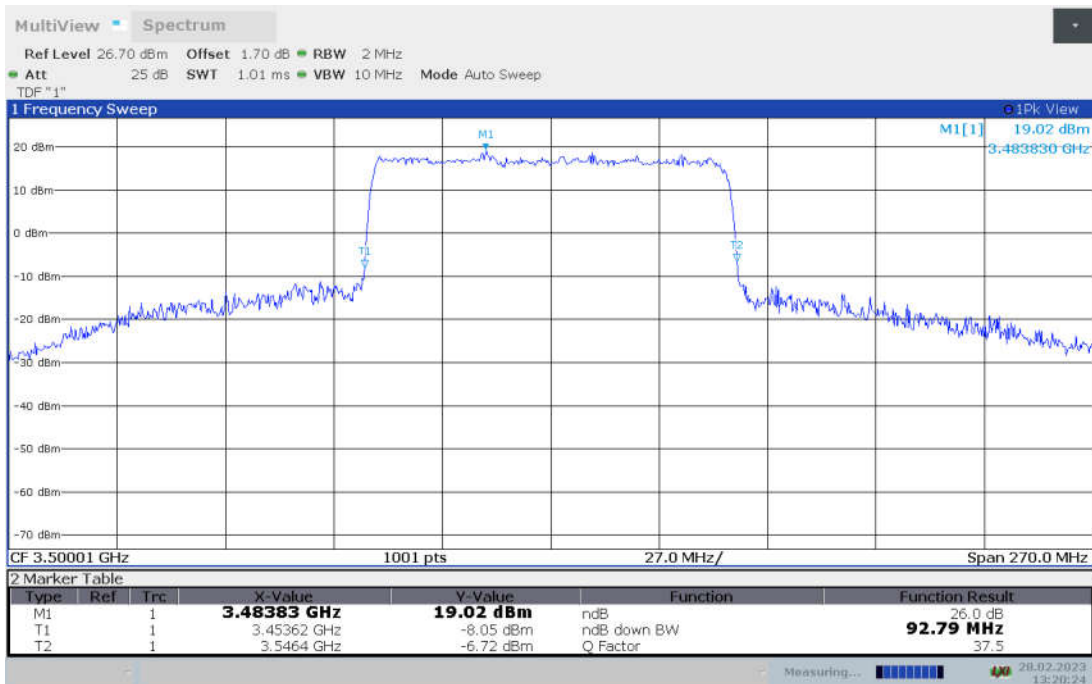

n77L,90MHz Bandwidth, CP-QPSK (-26dBc BW)