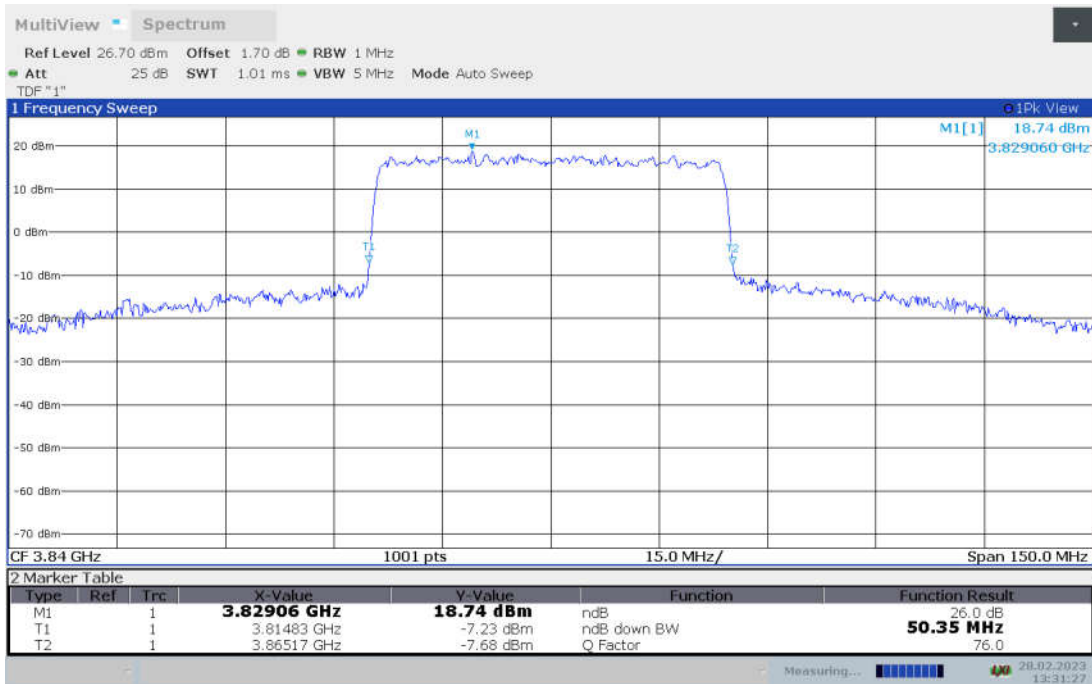

n77H,50MHz Bandwidth, CP-16QAM (-26dBc BW)