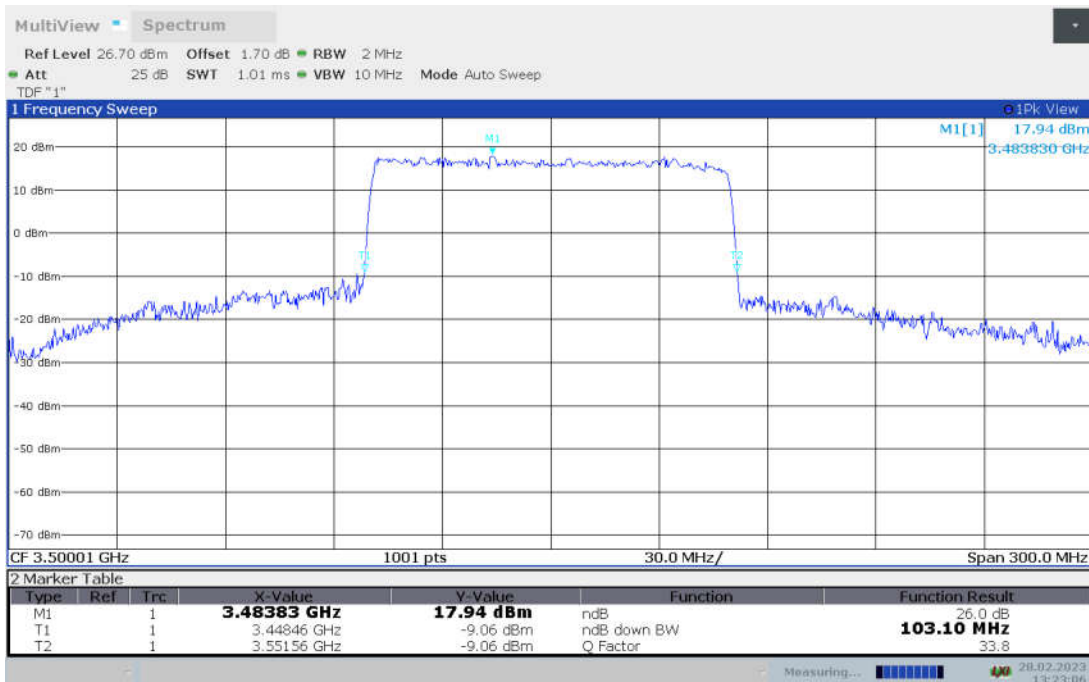

n77L,100MHz Bandwidth, CP-QPSK (-26dBc BW)