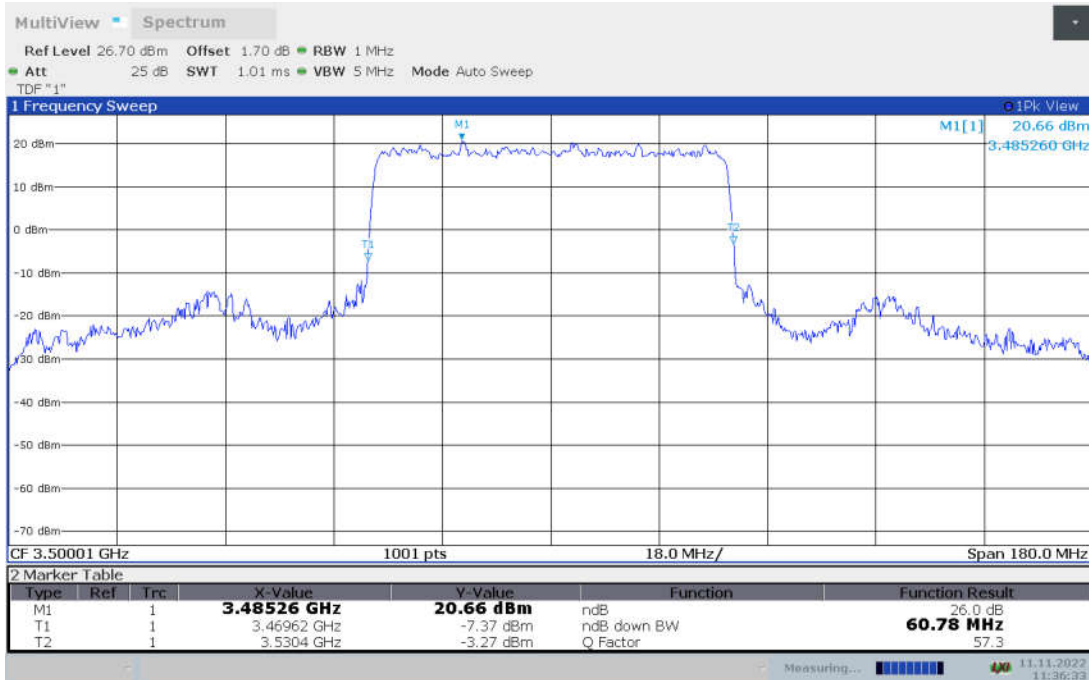

n77L,60MHz(-26dBc BW)

Frequency (MHz)	Emission Bandwidth (-26dBc BW) (MHz)								
	DFT-s-pi/2 BPSK	DFT-s-QPSK	DFT-s-16QAM	DFT-s-64QAM	DFT-s-256QAM	CP-QPSK	CP-16QAM	CP-64QAM	CP-256QAM
3500.01	60.78	60.60	60.78	60.96	60.78	60.78	60.96	60.78	60.78

n77L,60MHz Bandwidth,DFT-s-pi/2 BPSK (-26dBc BW)