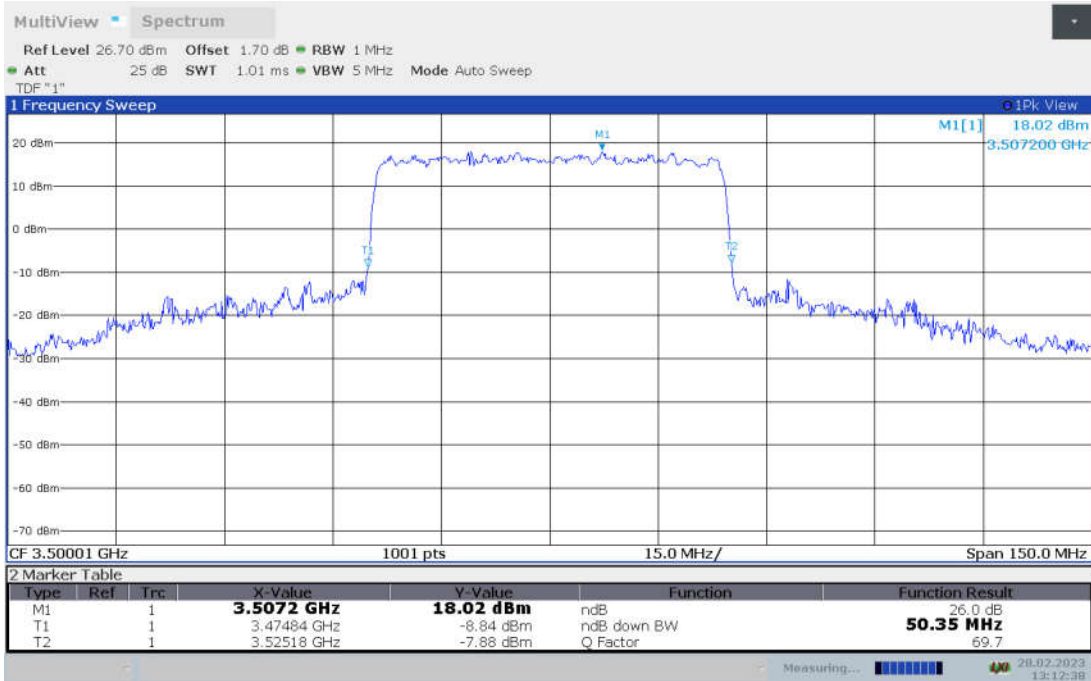

n77L,50MHz Bandwidth, CP-16QAM (-26dBc BW)