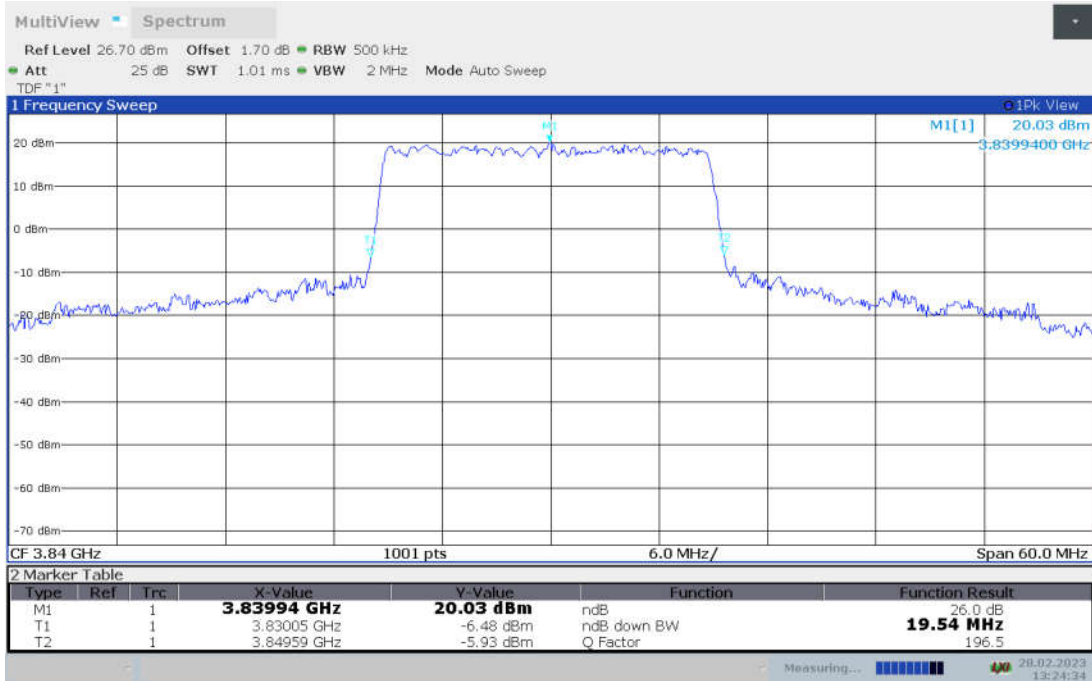

n77H,20MHz Bandwidth,DFT-s-pi/2 BPSK (-26dBc BW)

n77H,20MHz Bandwidth,DFT-s-QPSK (-26dBc BW)

**n77H,20MHz Bandwidth, DFT-s-16QAM (-26dBc BW)**

**n77H,20MHz Bandwidth, DFT-s-64QAM (-26dBc BW)**

**n77H,20MHz Bandwidth, DFT-s-256QAM (-26dBc BW)**