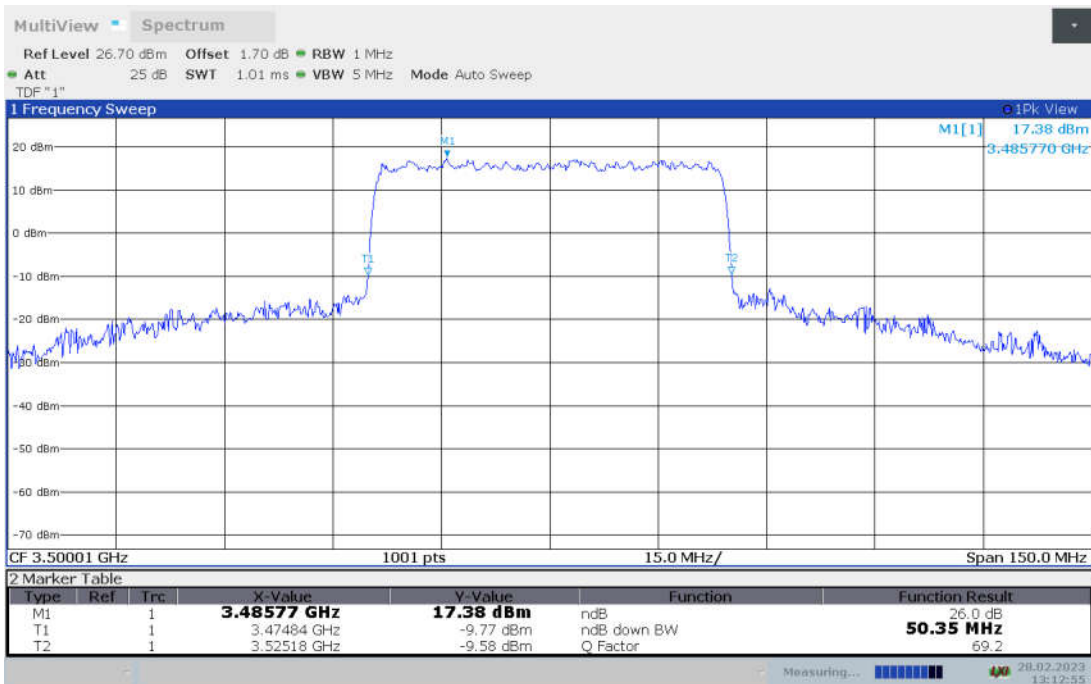

n77L,50MHz Bandwidth, CP-64QAM (-26dBc BW)