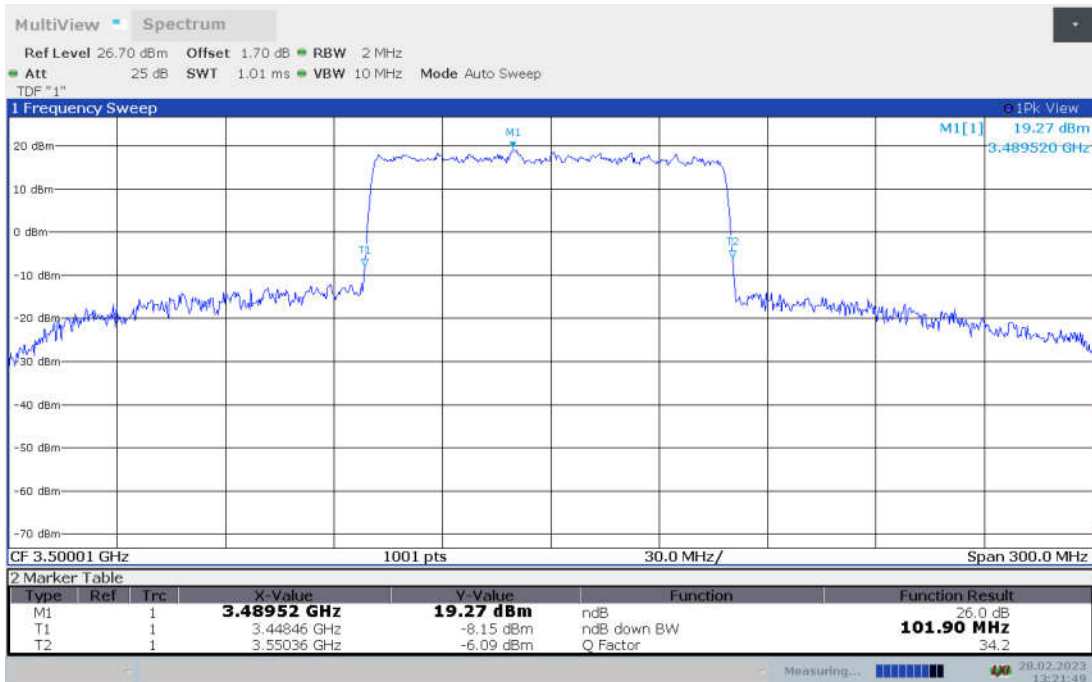

**n77L,100MHz Bandwidth,DFT-s-pi/2 BPSK (-26dBc BW)**

**n77L,100MHz Bandwidth,DFT-s-QPSK (-26dBc BW)**

n77L,100MHz Bandwidth, DFT-s-16QAM (-26dBc BW)

n77L,100MHz Bandwidth, DFT-s-64QAM (-26dBc BW)

**n77L,100MHz Bandwidth, DFT-s-256QAM (-26dBc BW)**