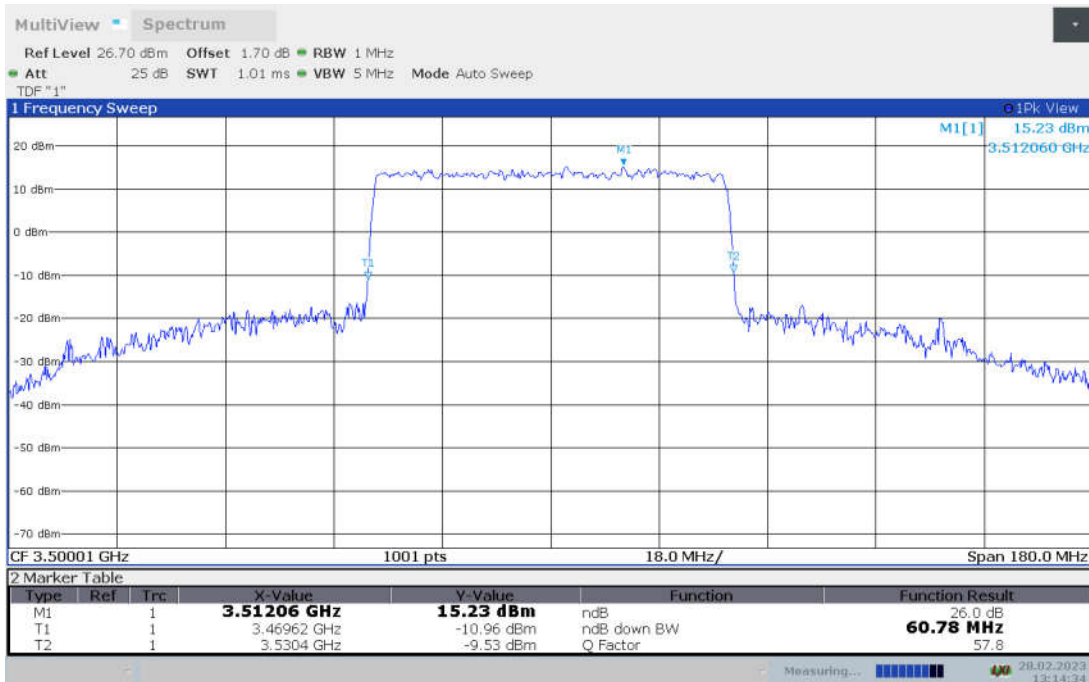

**n77L,60MHz Bandwidth,DFT-s-pi/2 BPSK (-26dBc BW)**

**n77L,60MHz Bandwidth,DFT-s-QPSK (-26dBc BW)**

n77L,60MHz Bandwidth, DFT-s-16QAM (-26dBc BW)

n77L,60MHz Bandwidth, DFT-s-64QAM (-26dBc BW)

n77L,60MHz Bandwidth, DFT-s-256QAM (-26dBc BW)