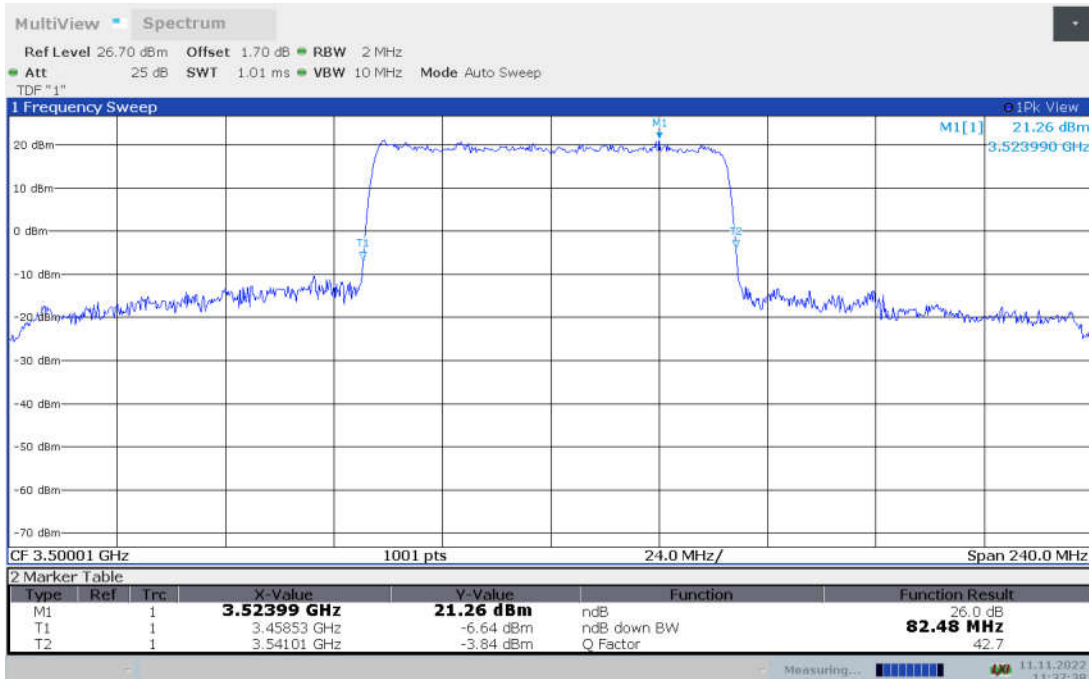

n77L,80MHz Bandwidth,DFT-s-QPSK (-26dBc BW)