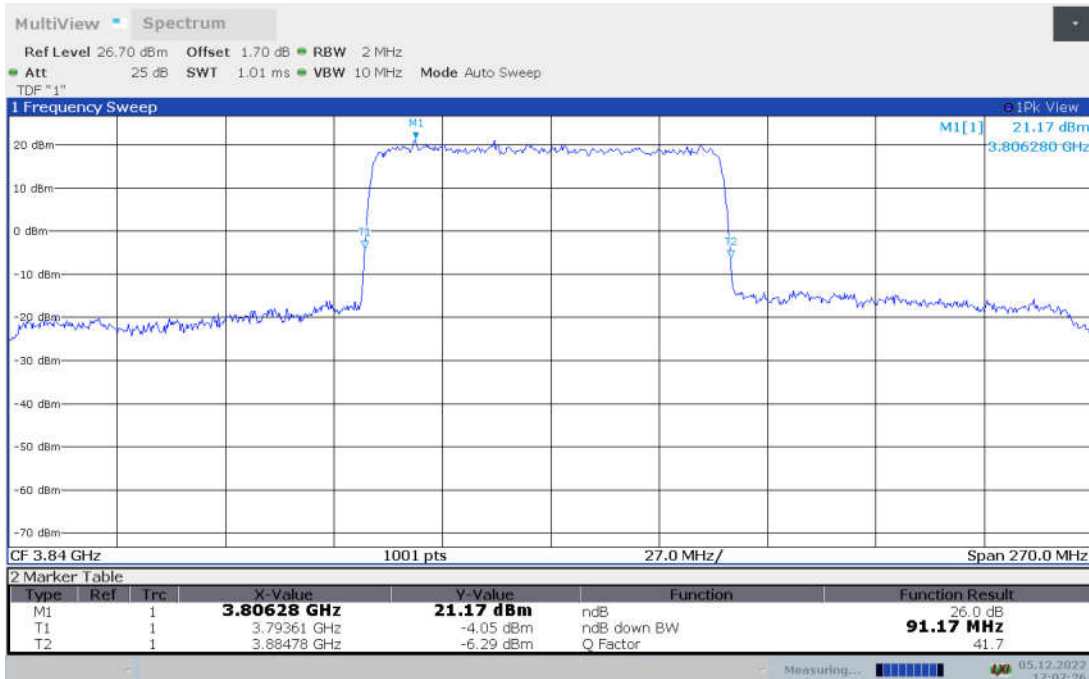

n77H,90MHz Bandwidth,DFT-s-QPSK (-26dBc BW)