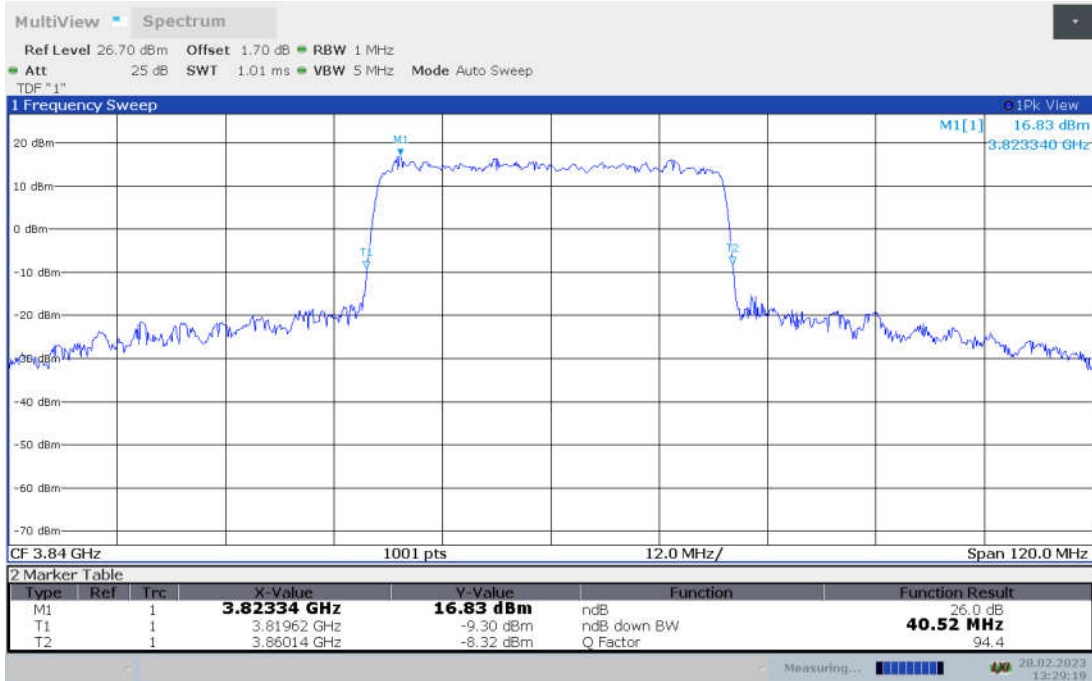

n77H,40MHz Bandwidth, CP-QPSK (-26dBc BW)

n77H,40MHz Bandwidth, CP-16QAM (-26dBc BW)

n77H,40MHz Bandwidth, CP-64QAM (-26dBc BW)

n77H,40MHz Bandwidth, CP-256QAM (-26dBc BW)

**n77H,50MHz(-26dBc BW)**

Frequency (MHz)	Emission Bandwidth (-26dBc BW) (MHz)								
	DFT-s-pi/2 BPSK	DFT-s-QPSK	DFT-s-16QAM	DFT-s-64QAM	DFT-s-256QAM	CP-QPSK	CP-16QAM	CP-64QAM	CP-256QAM
3840	48.40	48.70	48.55	48.25	48.55	50.35	50.35	50.35	50.35