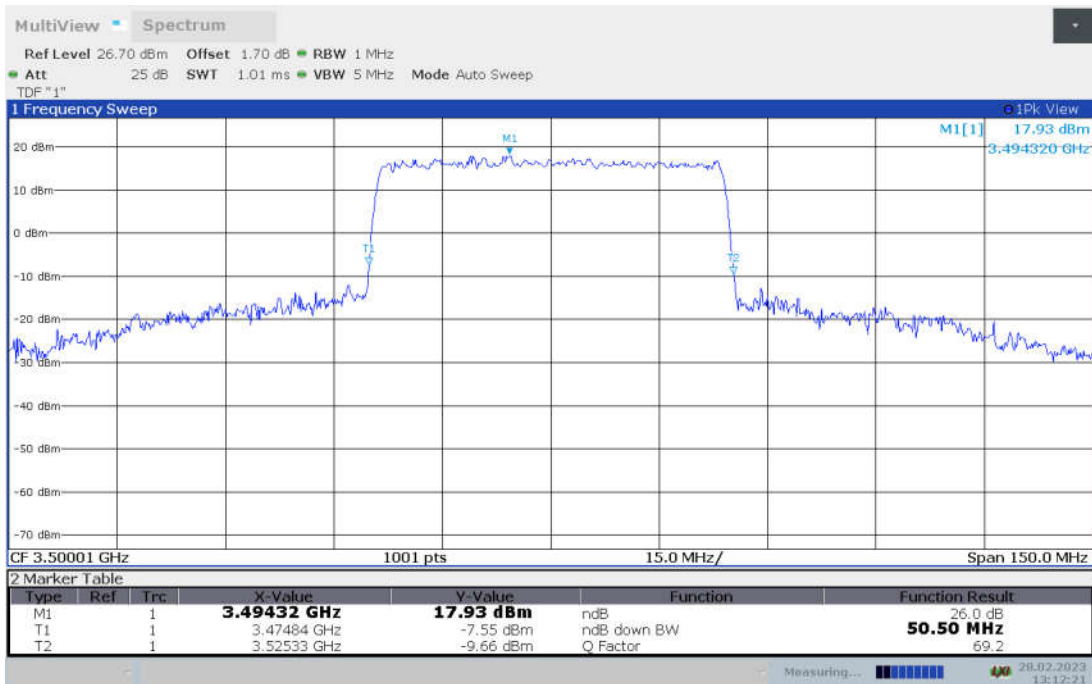

n77L,50MHz Bandwidth, CP-QPSK (-26dBc BW)