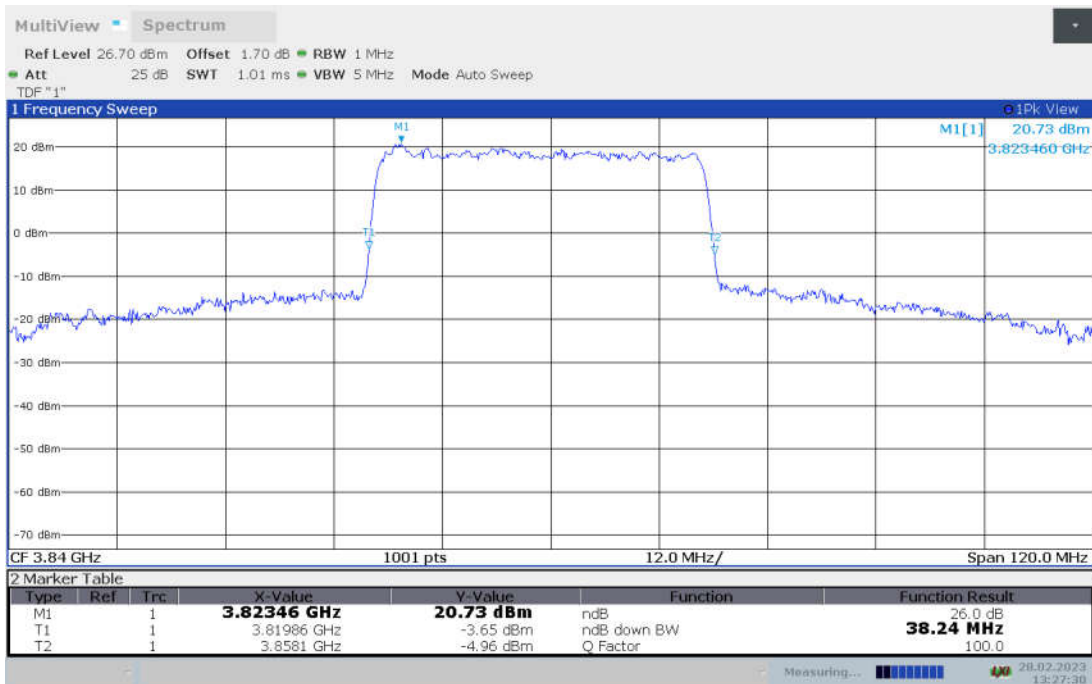

**n77H,40MHz Bandwidth,DFT-s-pi/2 BPSK (-26dBc BW)**

**n77H,40MHz Bandwidth,DFT-s-QPSK (-26dBc BW)**

**n77H,40MHz Bandwidth, DFT-s-16QAM (-26dBc BW)**

**n77H,40MHz Bandwidth, DFT-s-64QAM (-26dBc BW)**

n77H,40MHz Bandwidth, DFT-s-256QAM (-26dBc BW)