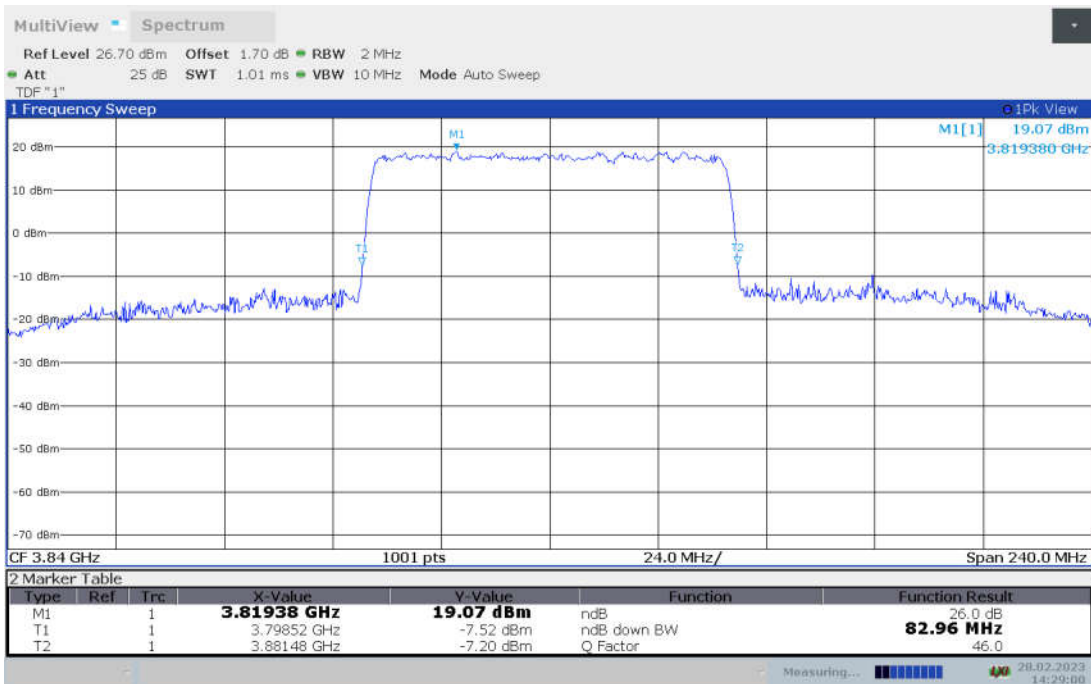

n77H,80MHz Bandwidth, CP-QPSK (-26dBc BW)