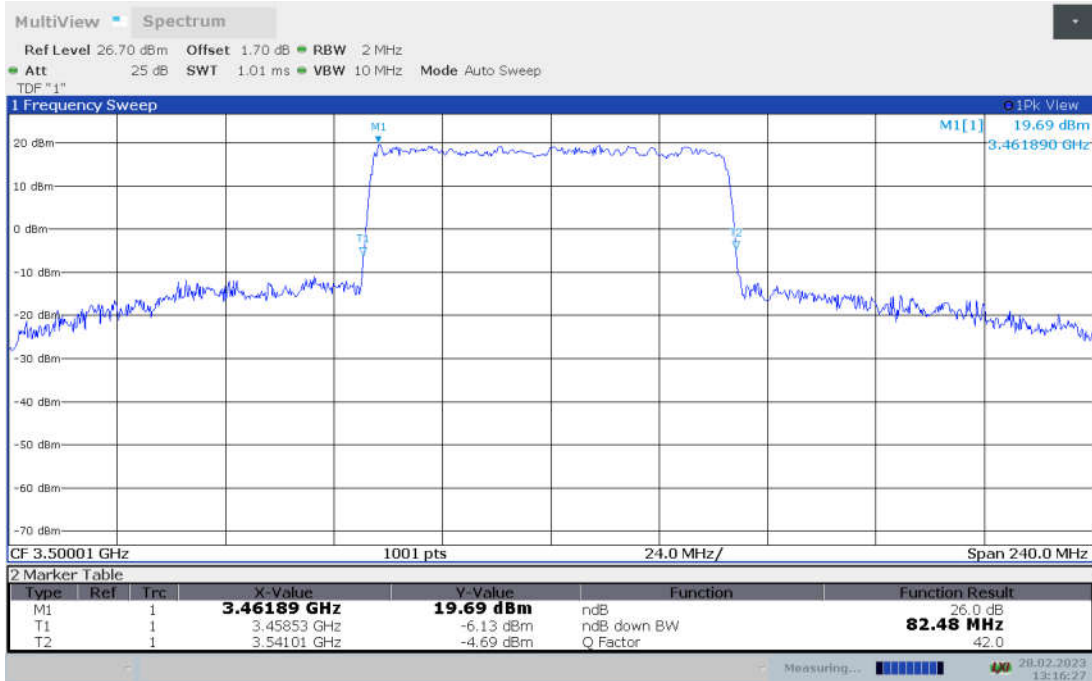

Frequency (MHz)	Emission Bandwidth (-26dBc BW) (MHz)								
	DFT-s-pi/2 BPSK	DFT-s-QPSK	DFT-s-16QAM	DFT-s-64QAM	DFT-s-256QAM	CP-QPSK	CP-16QAM	CP-64QAM	CP-256QAM
3500.01	82.24	82.48	82.48	82.48	82.48	82.96	82.96	82.96	82.72

**n77L,80MHz Bandwidth,DFT-s-pi/2 BPSK (-26dBc BW)**

**n77L,80MHz Bandwidth,DFT-s-QPSK (-26dBc BW)**

**n77L,80MHz Bandwidth, DFT-s-16QAM (-26dBc BW)**

**n77L,80MHz Bandwidth, DFT-s-64QAM (-26dBc BW)**

n77L,80MHz Bandwidth, DFT-s-256QAM (-26dBc BW)