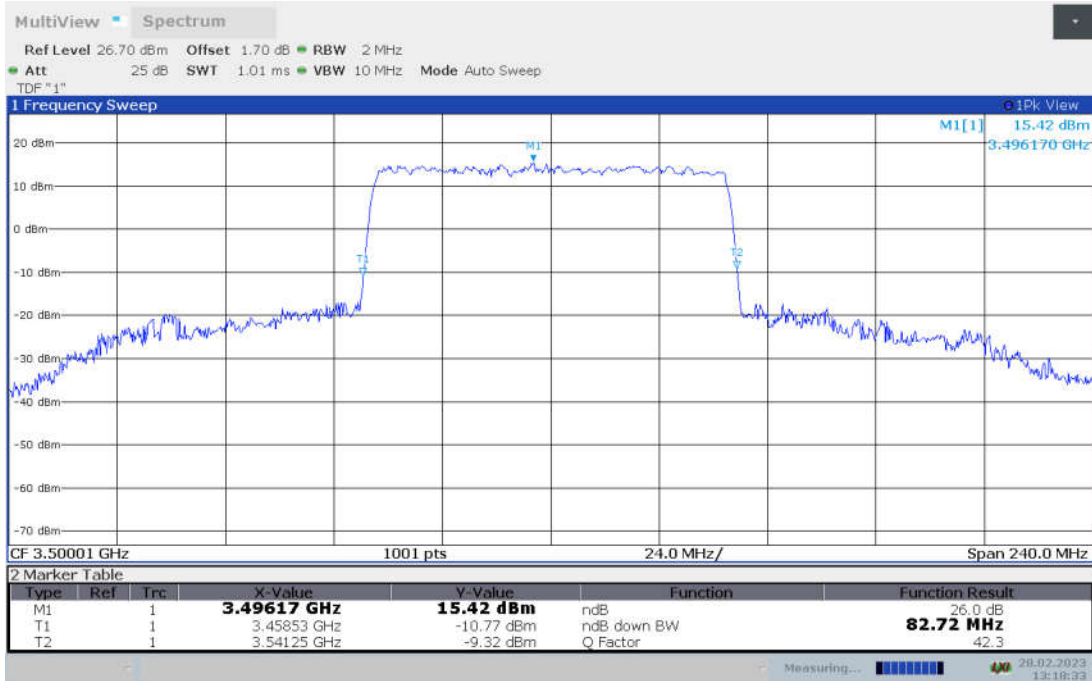

n77L,80MHz Bandwidth, CP-QPSK (-26dBc BW)

**n77L,80MHz Bandwidth, CP-16QAM (-26dBc BW)**

**n77L,80MHz Bandwidth, CP-64QAM (-26dBc BW)**

n77L,80MHz Bandwidth, CP-256QAM (-26dBc BW)

**n77L,90MHz(-26dBc BW)**