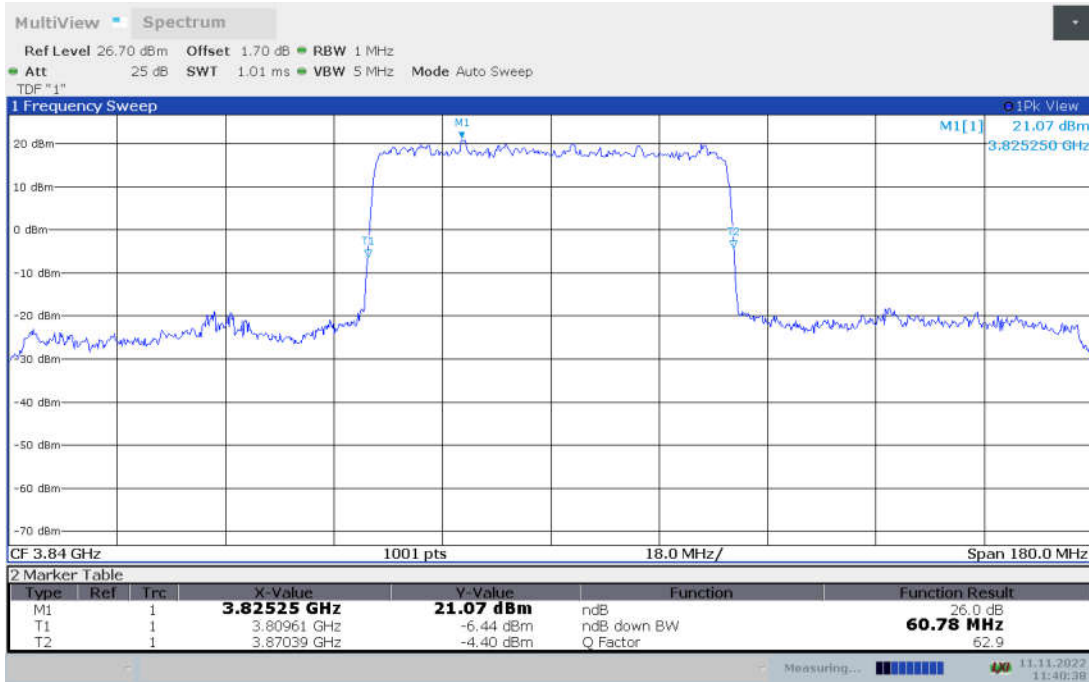

n77H,60MHz(-26dBc BW)

Frequency (MHz)	Emission Bandwidth (-26dBc BW) (MHz)								
	DFT-s-pi/2 BPSK	DFT-s-QPSK	DFT-s-16QAM	DFT-s-64QAM	DFT-s-256QAM	CP-QPSK	CP-16QAM	CP-64QAM	CP-256QAM
3840	60.78	60.60	60.78	60.96	60.78	60.78	60.78	60.78	60.78

n77H,60MHz Bandwidth,DFT-s-pi/2 BPSK (-26dBc BW)