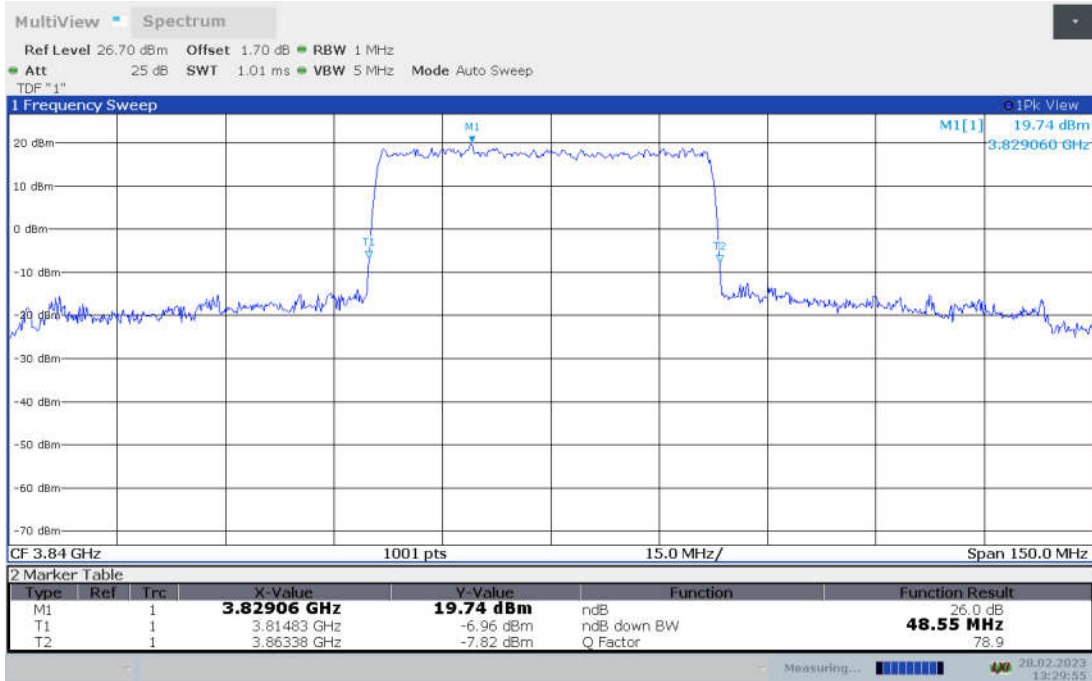

n77H,50MHz Bandwidth, DFT-s-16QAM (-26dBc BW)