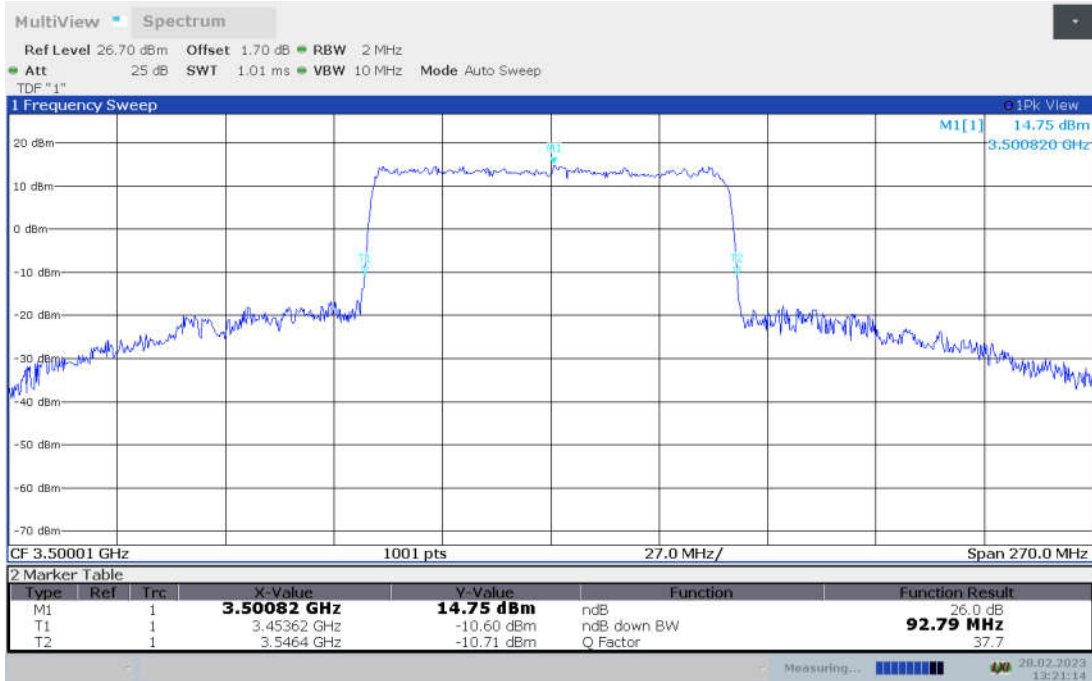

**n77L,90MHz Bandwidth,DFT-s-pi/2 BPSK (-26dBc BW)**

**n77L,90MHz Bandwidth,DFT-s-QPSK (-26dBc BW)**

n77L,90MHz Bandwidth, DFT-s-16QAM (-26dBc BW)

n77L,90MHz Bandwidth, DFT-s-64QAM (-26dBc BW)

**n77L,90MHz Bandwidth, DFT-s-256QAM (-26dBc BW)**

**n77L,90MHz Bandwidth, CP-QPSK (-26dBc BW)**

**n77L,90MHz Bandwidth, CP-16QAM (-26dBc BW)**

**n77L,90MHz Bandwidth, CP-64QAM (-26dBc BW)**

n77L,90MHz Bandwidth, CP-256QAM (-26dBc BW)

**n77L,100MHz(-26dBc BW)**