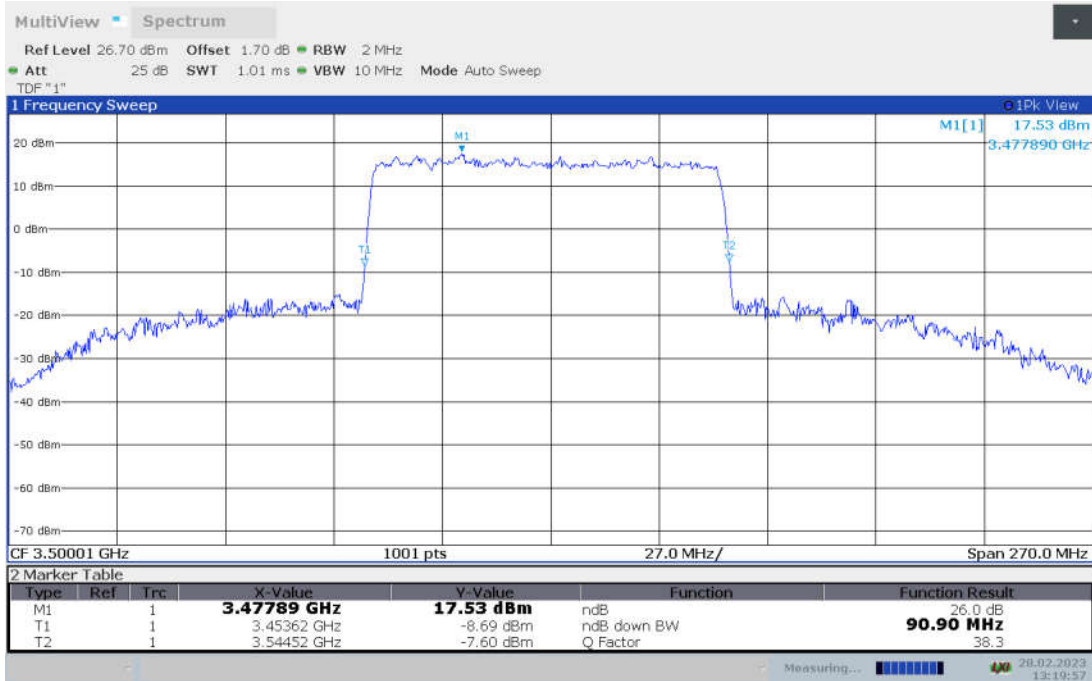

**n77L,90MHz Bandwidth,DFT-s-pi/2 BPSK (-26dBc BW)**

**n77L,90MHz Bandwidth,DFT-s-QPSK (-26dBc BW)**

n77L,90MHz Bandwidth, DFT-s-16QAM (-26dBc BW)

n77L,90MHz Bandwidth, DFT-s-64QAM (-26dBc BW)

**n77L,90MHz Bandwidth, DFT-s-256QAM (-26dBc BW)**

**n77L,90MHz Bandwidth, CP-QPSK (-26dBc BW)**

**n77L,90MHz Bandwidth, CP-16QAM (-26dBc BW)**

**n77L,90MHz Bandwidth, CP-64QAM (-26dBc BW)**

n77L,90MHz Bandwidth, CP-256QAM (-26dBc BW)

**n77L,100MHz(-26dBc BW)**