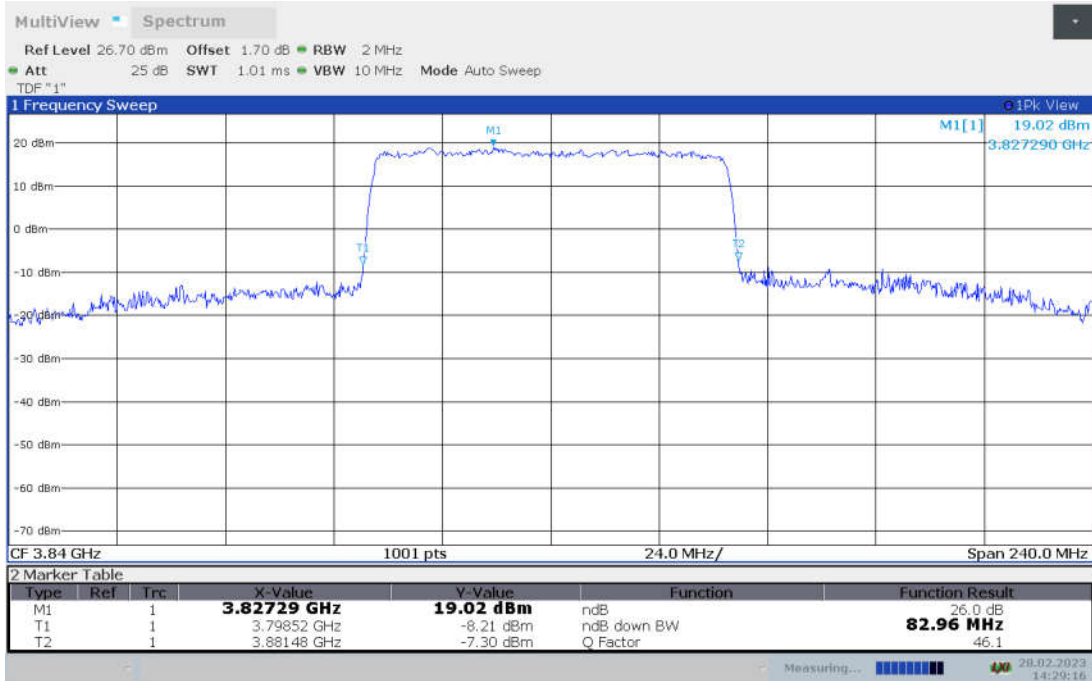

n77H,80MHz Bandwidth, CP-16QAM (-26dBc BW)