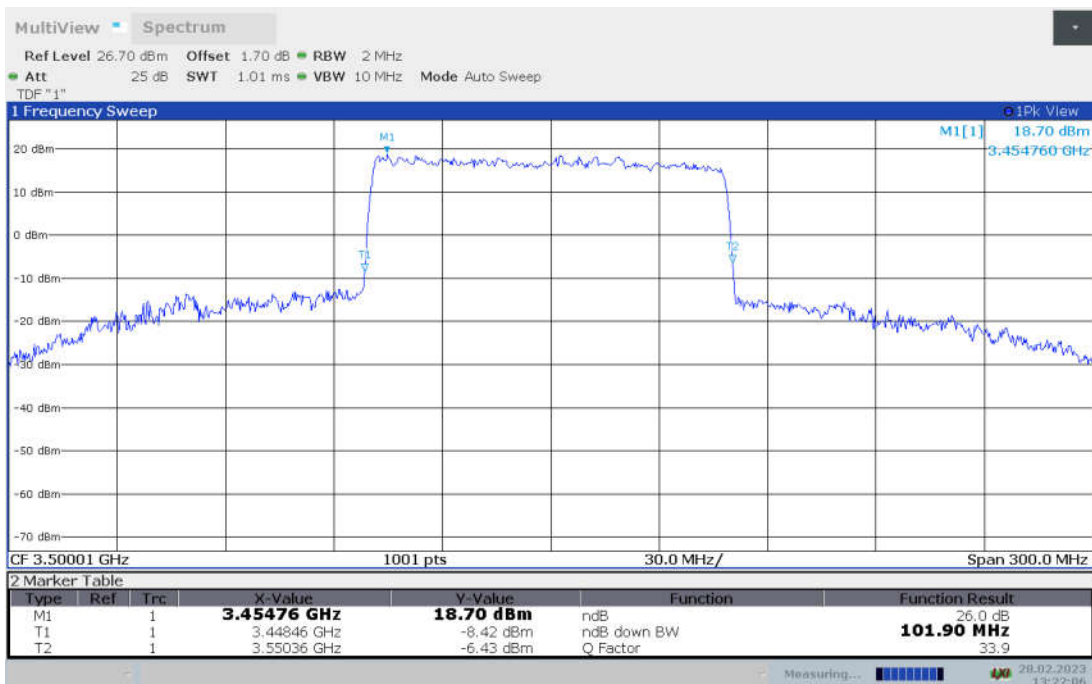

**n77L,100MHz Bandwidth,DFT-s-pi/2 BPSK (-26dBc BW)**

**n77L,100MHz Bandwidth,DFT-s-QPSK (-26dBc BW)**

n77L,100MHz Bandwidth, DFT-s-16QAM (-26dBc BW)

n77L,100MHz Bandwidth, DFT-s-64QAM (-26dBc BW)

**n77L,100MHz Bandwidth, DFT-s-256QAM (-26dBc BW)**