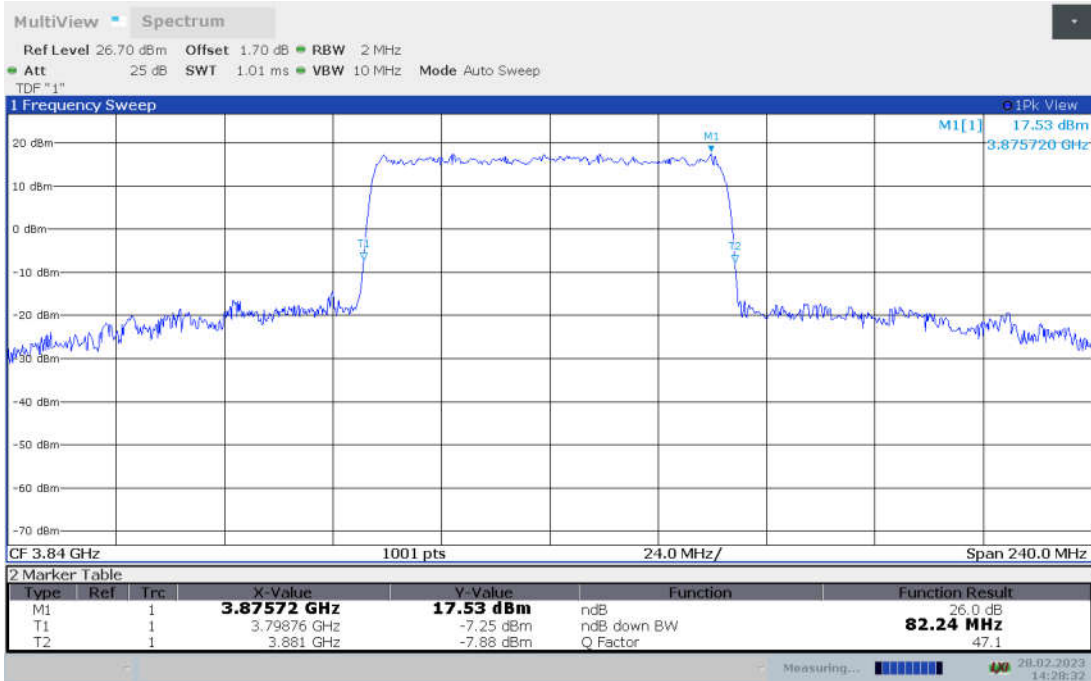

**n77H,80MHz Bandwidth,DFT-s-pi/2 BPSK (-26dBc BW)**

**n77H,80MHz Bandwidth,DFT-s-QPSK (-26dBc BW)**

**n77H,80MHz Bandwidth, DFT-s-16QAM (-26dBc BW)**

**n77H,80MHz Bandwidth, DFT-s-64QAM (-26dBc BW)**

**n77H,80MHz Bandwidth, DFT-s-256QAM (-26dBc BW)**