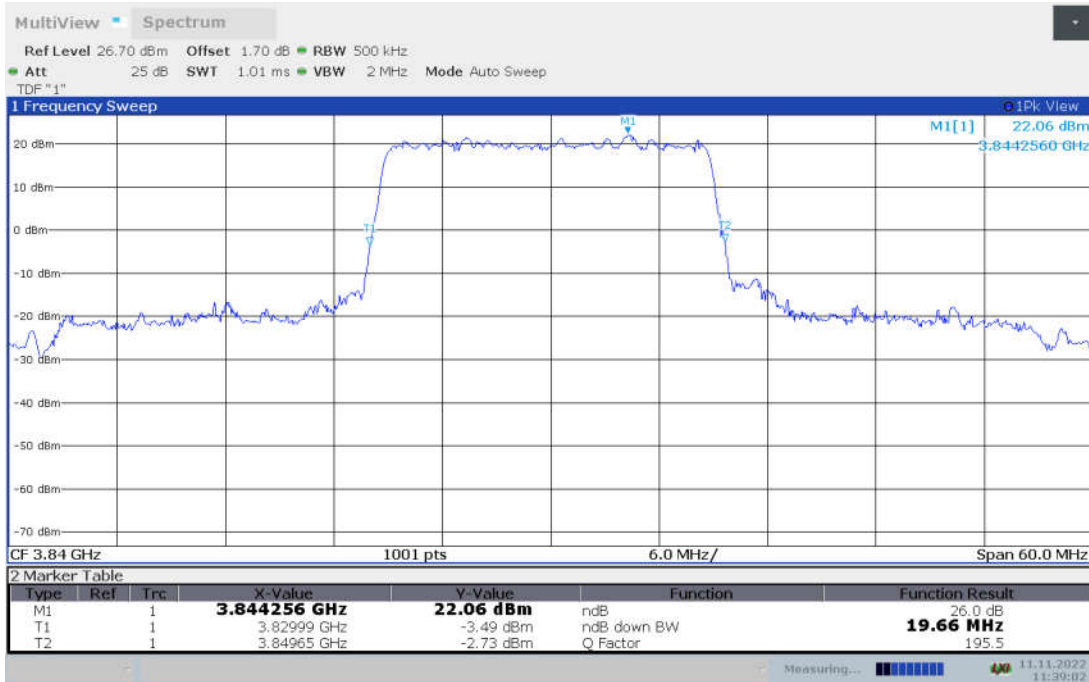

n77H

n77H,20MHz(-26dBc BW)

Frequency (MHz)	Emission Bandwidth (-26dBc BW) (MHz)								
	DFT-s-pi/2 BPSK	DFT-s-QPSK	DFT-s-16QAM	DFT-s-64QAM	DFT-s-256QAM	CP-QPSK	CP-16QAM	CP-64QAM	CP-256QAM
3840	19.66	19.54	19.54	19.72	19.78	19.96	20.14	20.20	19.96

n77H,20MHz Bandwidth,DFT-s-pi/2 BPSK (-26dBc BW)