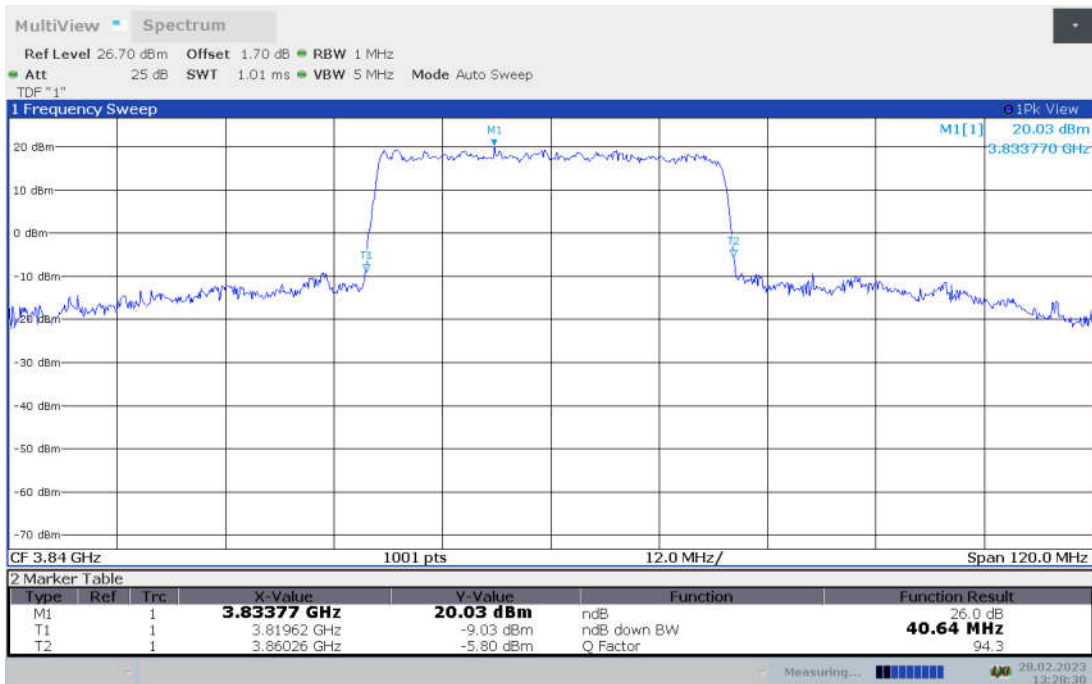

n77H,40MHz Bandwidth, CP-QPSK (-26dBc BW)