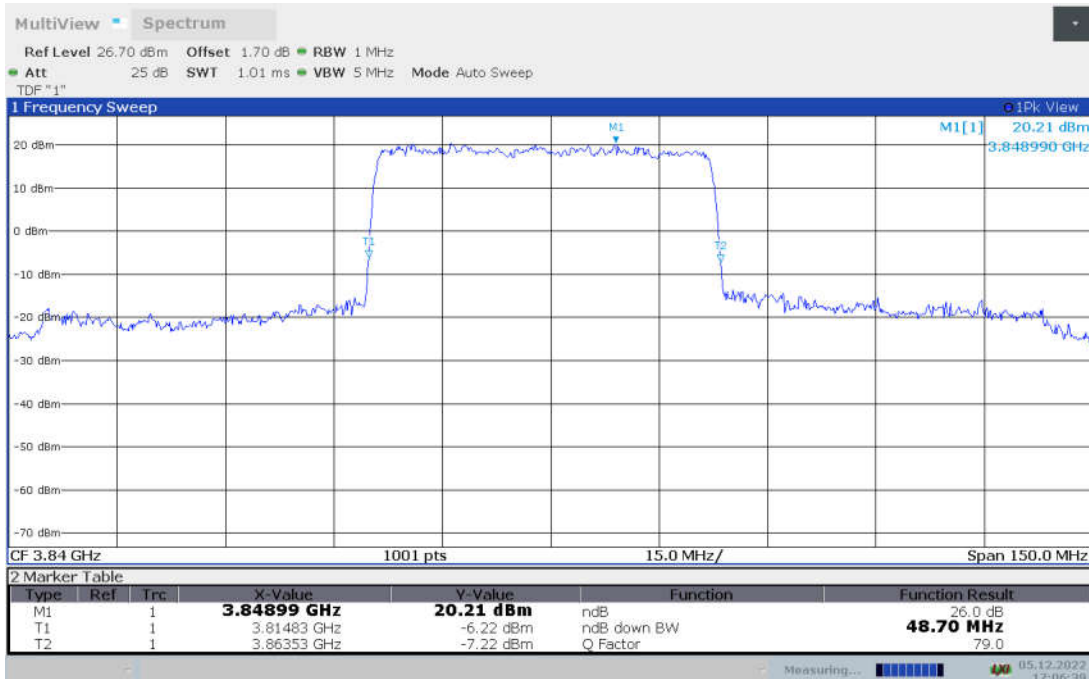

n77H,50MHz Bandwidth,DFT-s-QPSK (-26dBc BW)