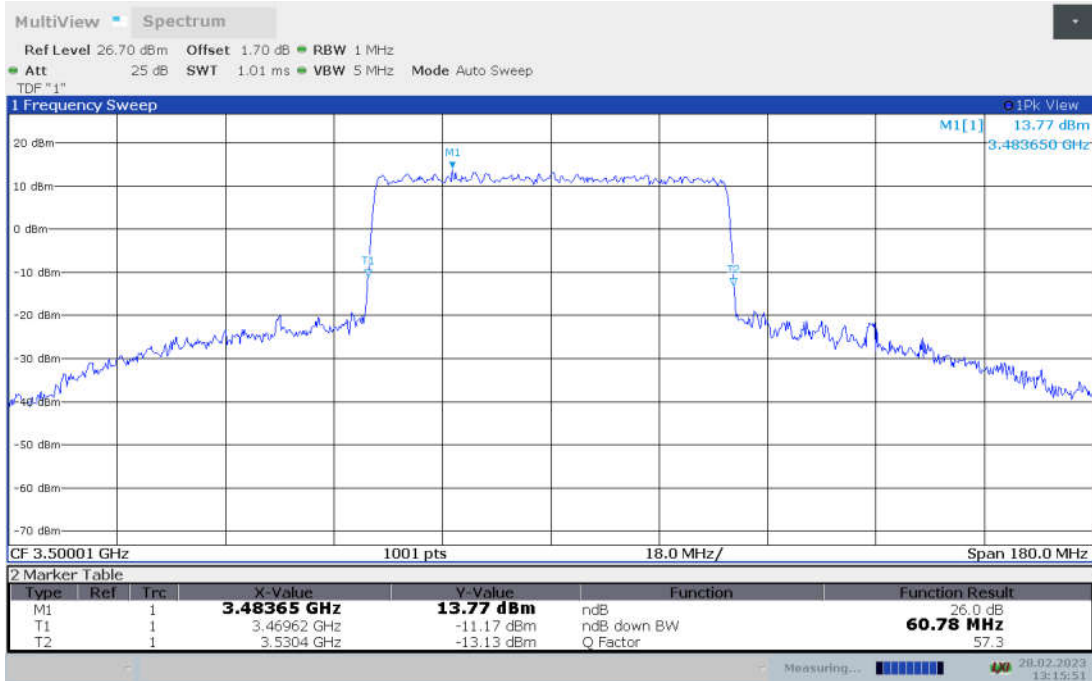

n77L,60MHz Bandwidth, CP-QPSK (-26dBc BW)

**n77L,60MHz Bandwidth, CP-16QAM (-26dBc BW)**

**n77L,60MHz Bandwidth, CP-64QAM (-26dBc BW)**

n77L,60MHz Bandwidth, CP-256QAM (-26dBc BW)

**n77L,80MHz(-26dBc BW)**