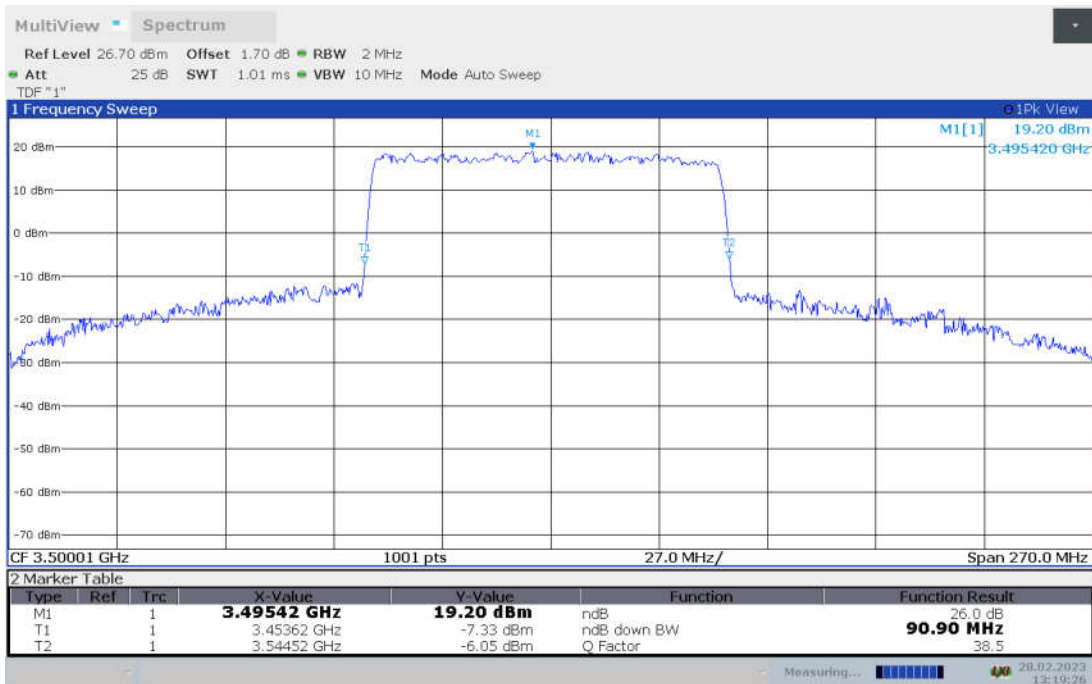

**n77L,90MHz Bandwidth,DFT-s-pi/2 BPSK (-26dBc BW)**

**n77L,90MHz Bandwidth,DFT-s-QPSK (-26dBc BW)**

n77L,90MHz Bandwidth, DFT-s-16QAM (-26dBc BW)

n77L,90MHz Bandwidth, DFT-s-64QAM (-26dBc BW)

**n77L,90MHz Bandwidth, DFT-s-256QAM (-26dBc BW)**