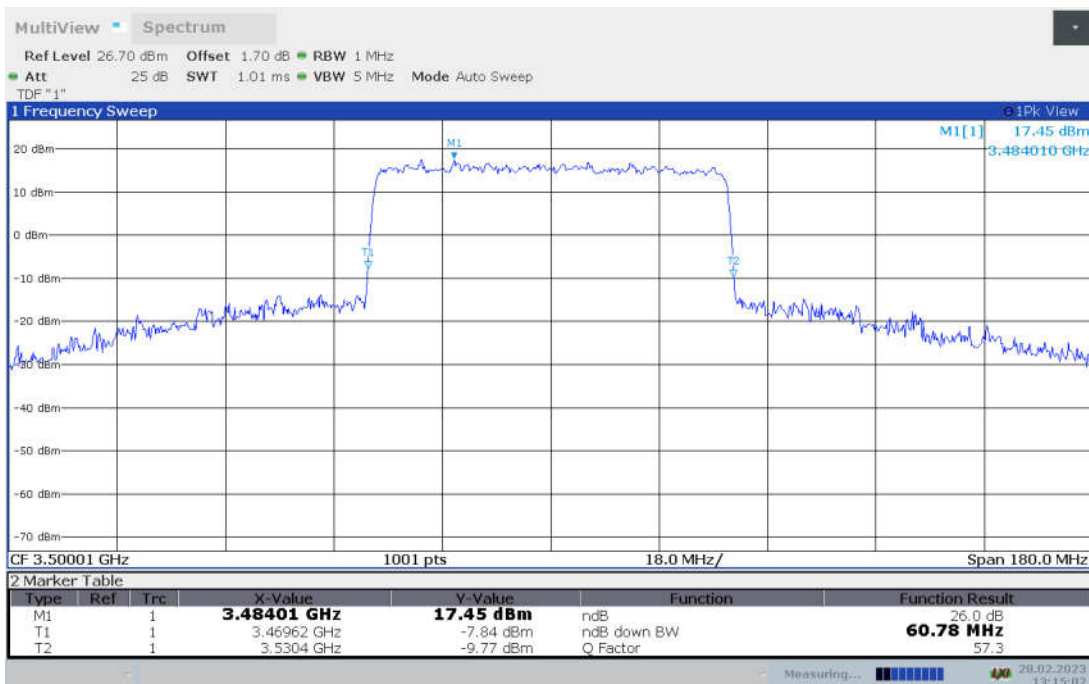

n77L,60MHz Bandwidth, CP-QPSK (-26dBc BW)