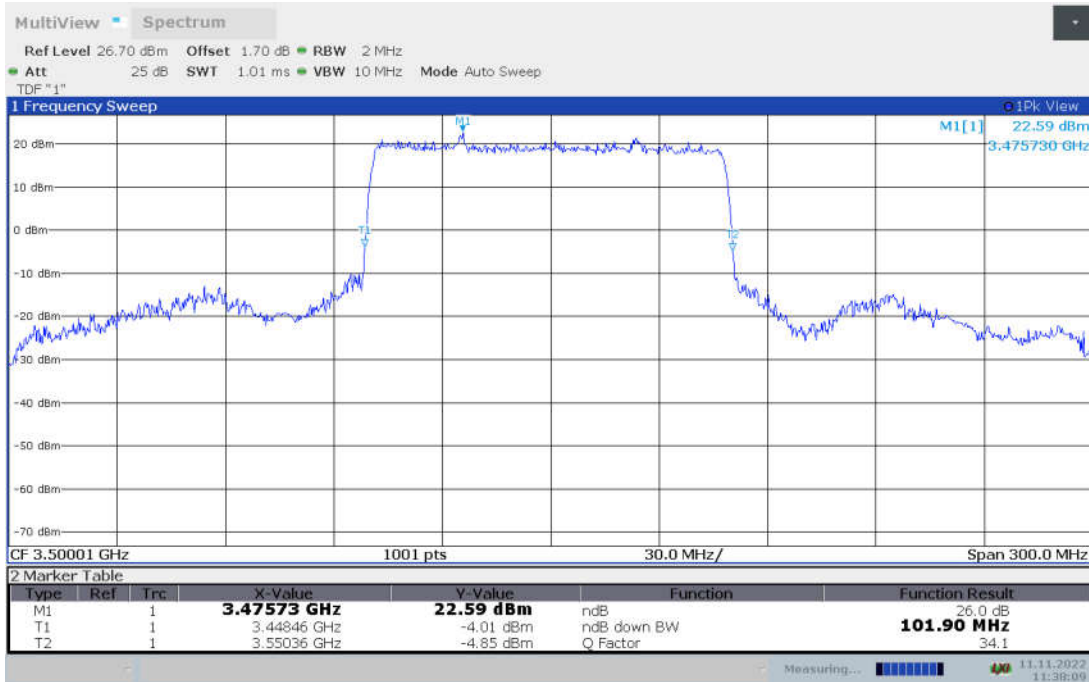

n77L,100MHz(-26dBc BW)

Frequency (MHz)	Emission Bandwidth (-26dBc BW) (MHz)								
	DFT-s-pi/2 BPSK	DFT-s-QPSK	DFT-s-16QAM	DFT-s-64QAM	DFT-s-256QAM	CP-QPSK	CP-16QAM	CP-64QAM	CP-256QAM
3500.01	101.90	101.90	101.90	101.90	101.90	103.10	103.10	103.10	102.80

n77L,100MHz Bandwidth,DFT-s-pi/2 BPSK (-26dBc BW)