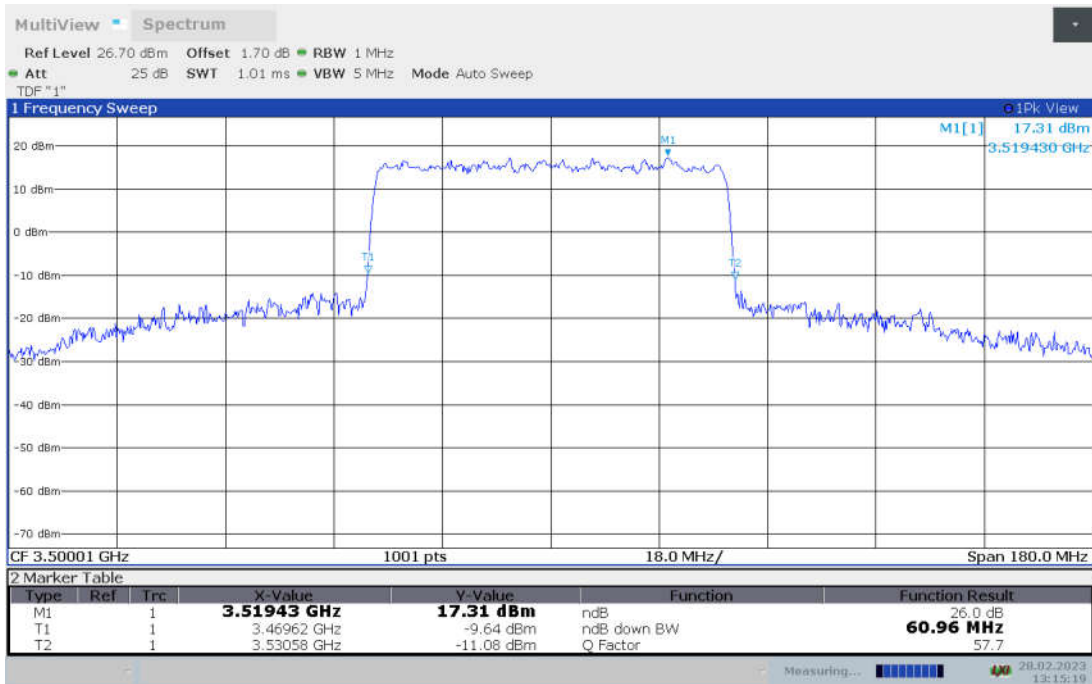

n77L,60MHz Bandwidth, CP-16QAM (-26dBc BW)