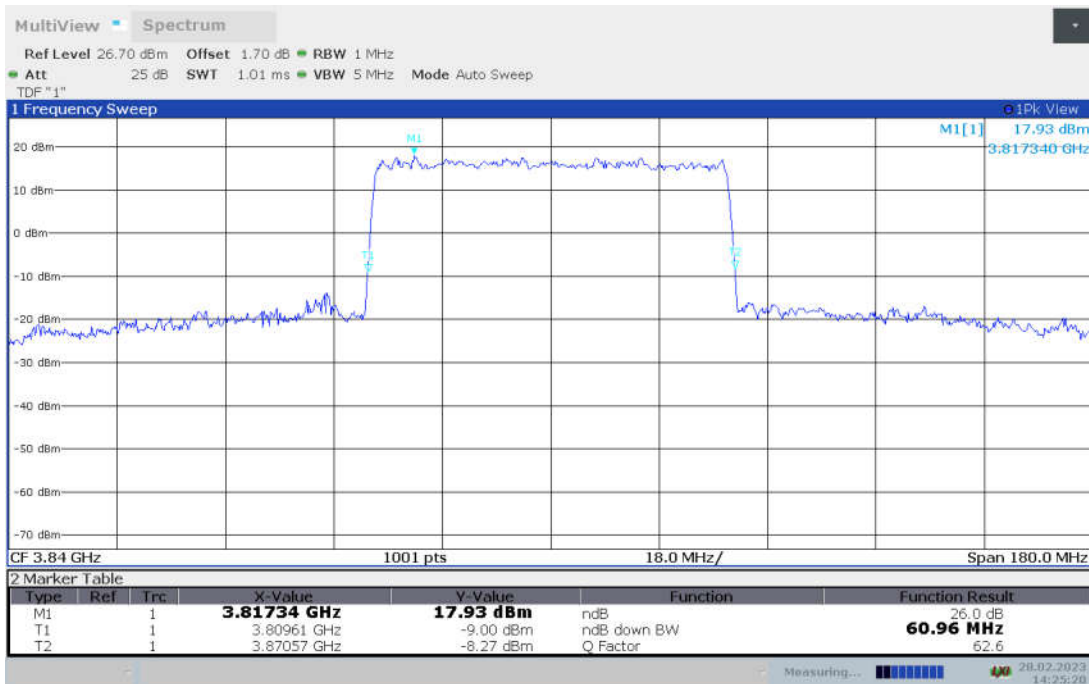

**n77H,60MHz Bandwidth,DFT-s-pi/2 BPSK (-26dBc BW)**

**n77H,60MHz Bandwidth,DFT-s-QPSK (-26dBc BW)**

**n77H,60MHz Bandwidth, DFT-s-16QAM (-26dBc BW)**

**n77H,60MHz Bandwidth, DFT-s-64QAM (-26dBc BW)**

**n77H,60MHz Bandwidth, DFT-s-256QAM (-26dBc BW)**