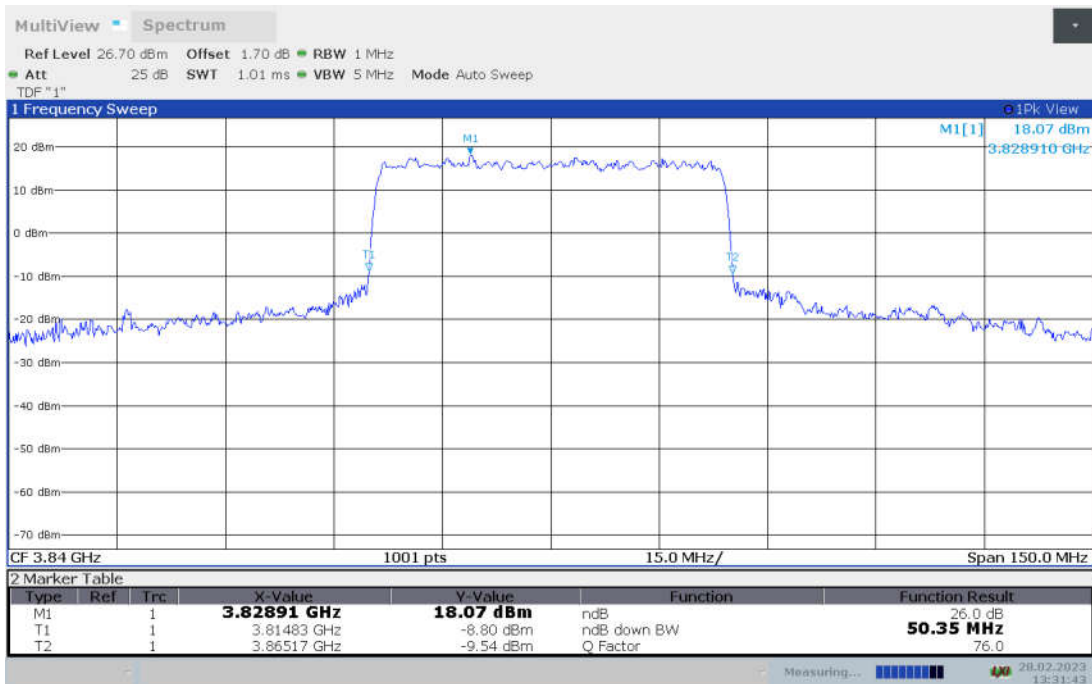

n77H,50MHz Bandwidth, CP-64QAM (-26dBc BW)