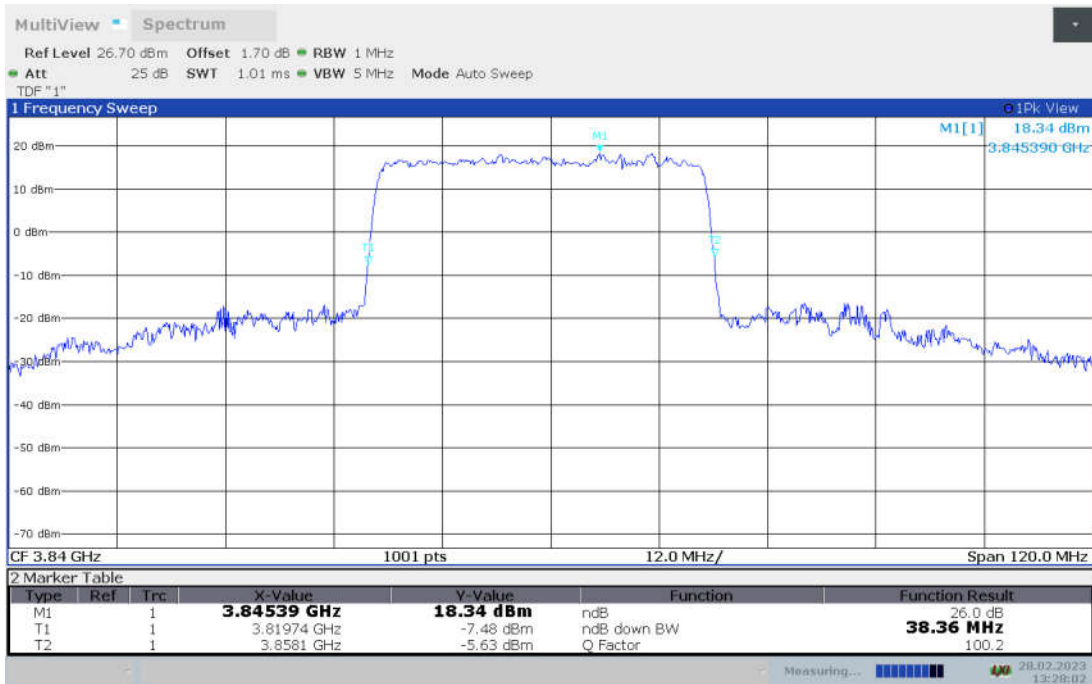

**n77H,40MHz Bandwidth,DFT-s-pi/2 BPSK (-26dBc BW)**

**n77H,40MHz Bandwidth,DFT-s-QPSK (-26dBc BW)**

**n77H,40MHz Bandwidth, DFT-s-16QAM (-26dBc BW)**

**n77H,40MHz Bandwidth, DFT-s-64QAM (-26dBc BW)**

n77H,40MHz Bandwidth, DFT-s-256QAM (-26dBc BW)