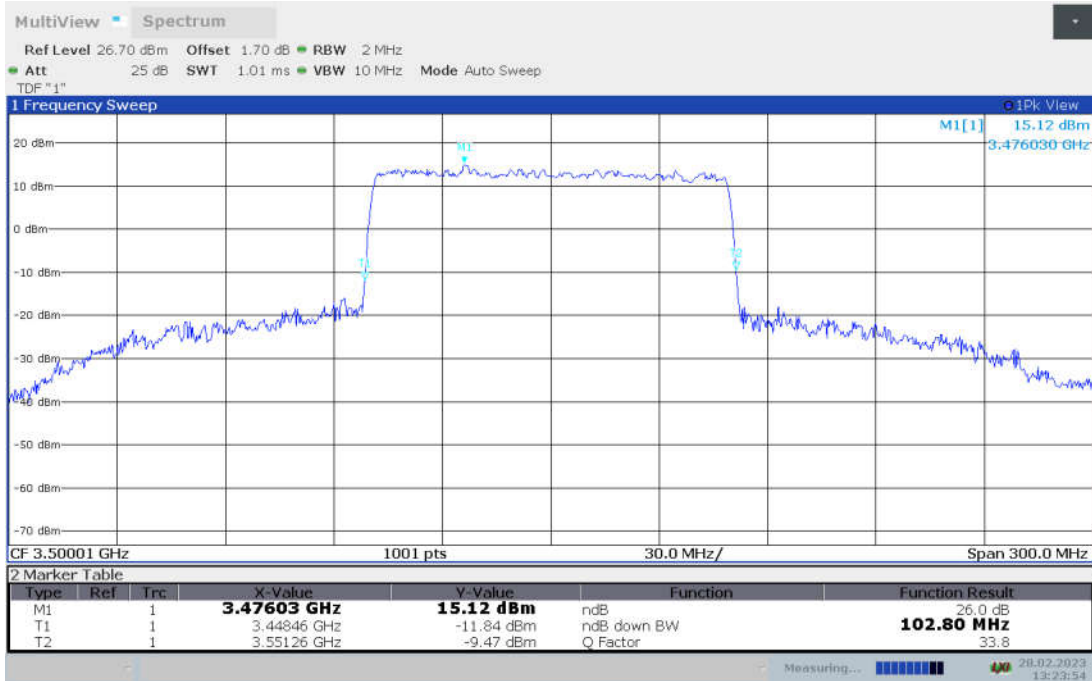

**n77L,100MHz Bandwidth, CP-QPSK (-26dBc BW)**

**n77L, 100MHz Bandwidth, CP-16QAM (-26dBc BW)**

**n77L, 100MHz Bandwidth, CP-64QAM (-26dBc BW)**

n77L,100MHz Bandwidth, CP-256QAM (-26dBc BW)

n77H

n77H,20MHz(-26dBc BW)