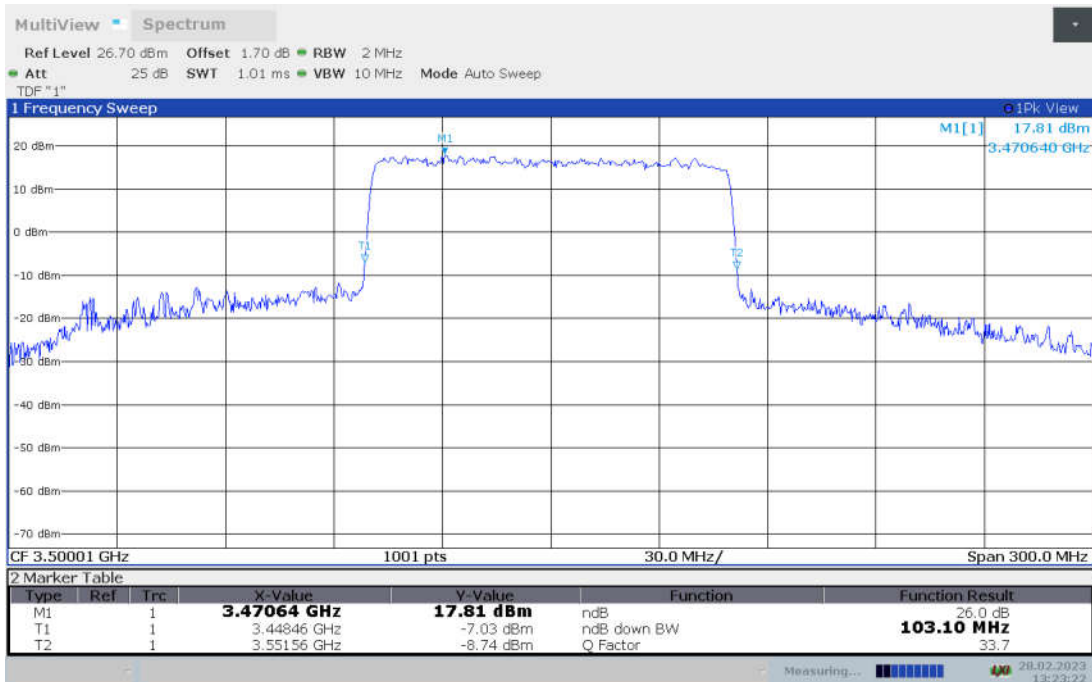

n77L, 100MHz Bandwidth, CP-16QAM (-26dBc BW)