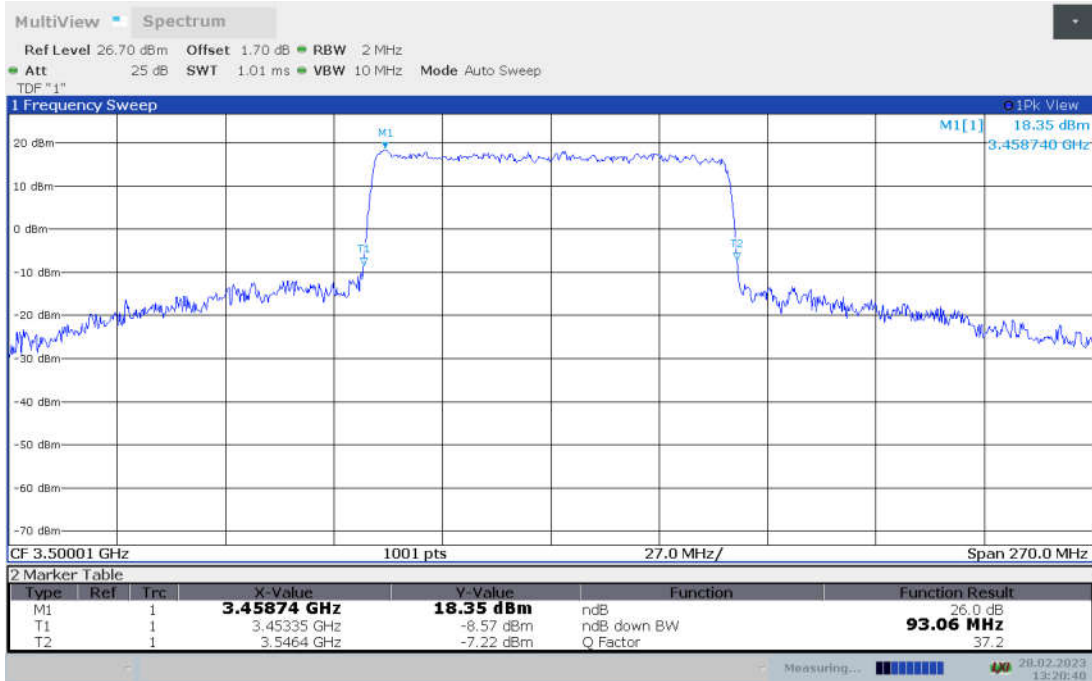

n77L,90MHz Bandwidth, CP-16QAM (-26dBc BW)