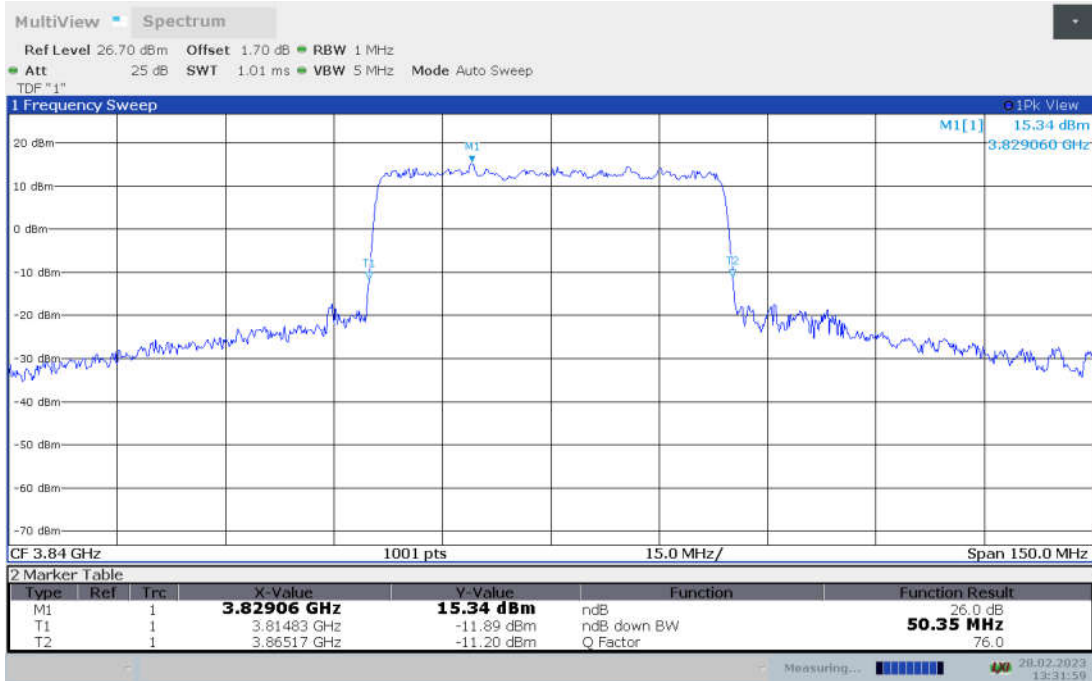

**n77H,50MHz Bandwidth, CP-QPSK (-26dBc BW)**

n77H,50MHz Bandwidth, CP-16QAM (-26dBc BW)

n77H,50MHz Bandwidth, CP-64QAM (-26dBc BW)

n77H,50MHz Bandwidth, CP-256QAM (-26dBc BW)

**n77H,60MHz(-26dBc BW)**

Frequency (MHz)	Emission Bandwidth (-26dBc BW) (MHz)								
	DFT-s-pi/2 BPSK	DFT-s-QPSK	DFT-s-16QAM	DFT-s-64QAM	DFT-s-256QAM	CP-QPSK	CP-16QAM	CP-64QAM	CP-256QAM
3840	60.78	60.60	60.78	60.96	60.78	60.78	60.78	60.78	60.78