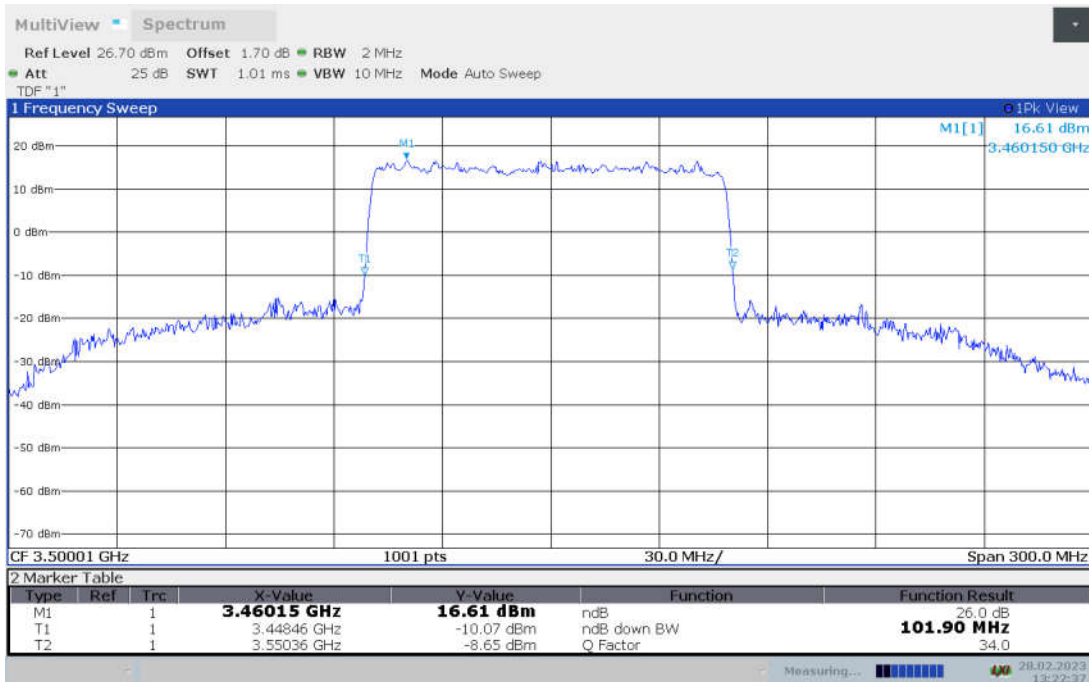

**n77L,100MHz Bandwidth,DFT-s-pi/2 BPSK (-26dBc BW)**

**n77L,100MHz Bandwidth,DFT-s-QPSK (-26dBc BW)**

n77L,100MHz Bandwidth, DFT-s-16QAM (-26dBc BW)

n77L,100MHz Bandwidth, DFT-s-64QAM (-26dBc BW)

**n77L,100MHz Bandwidth, DFT-s-256QAM (-26dBc BW)**