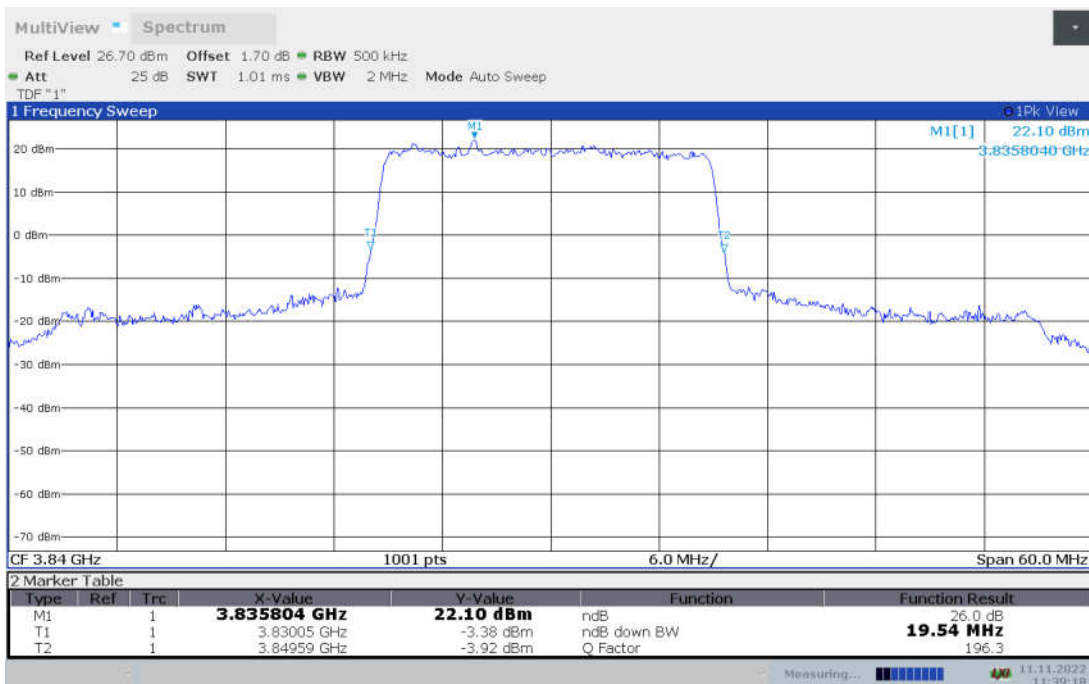

n77H,20MHz Bandwidth,DFT-s-QPSK (-26dBc BW)