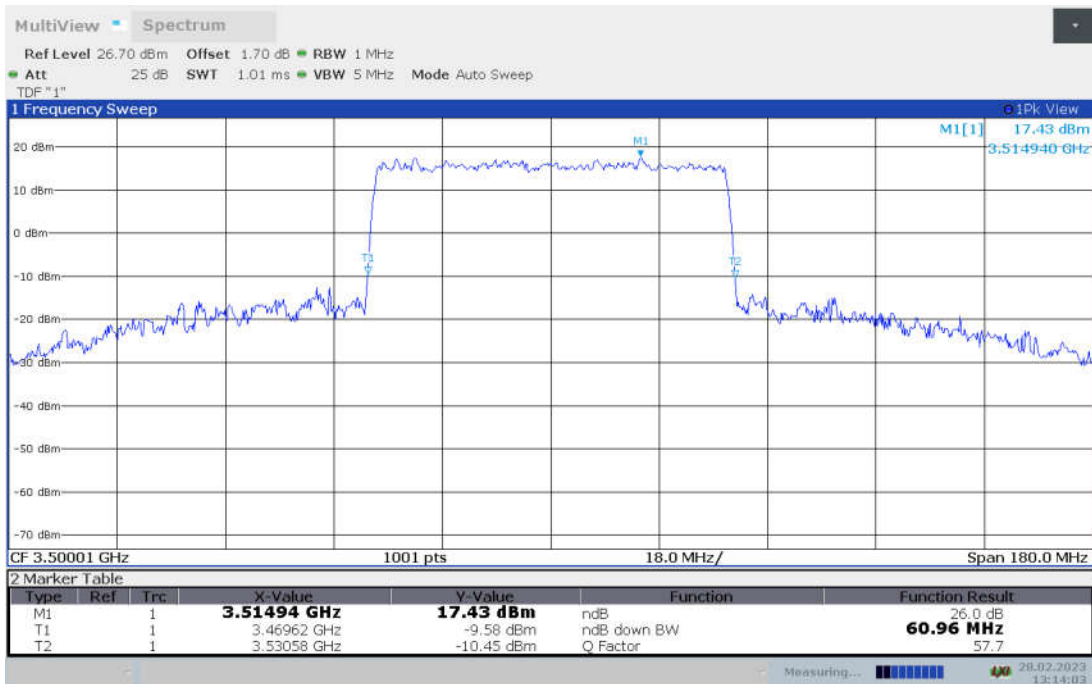

**n77L,60MHz Bandwidth,DFT-s-pi/2 BPSK (-26dBc BW)**

**n77L,60MHz Bandwidth,DFT-s-QPSK (-26dBc BW)**

n77L,60MHz Bandwidth, DFT-s-16QAM (-26dBc BW)

n77L,60MHz Bandwidth, DFT-s-64QAM (-26dBc BW)

n77L,60MHz Bandwidth, DFT-s-256QAM (-26dBc BW)