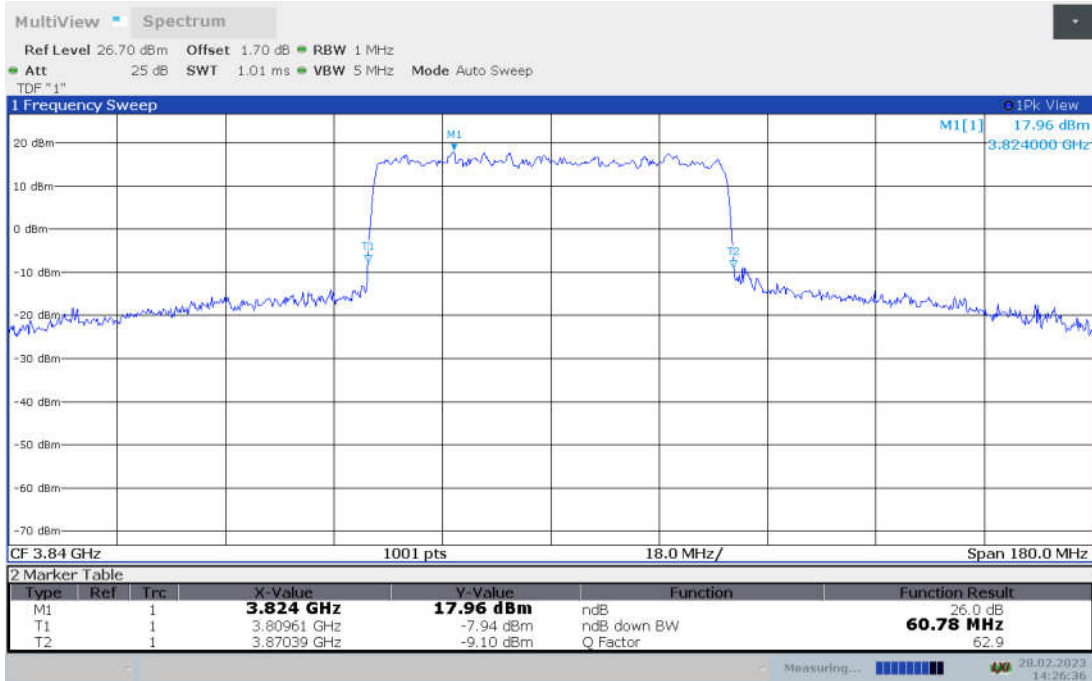

n77H,60MHz Bandwidth, CP-16QAM (-26dBc BW)