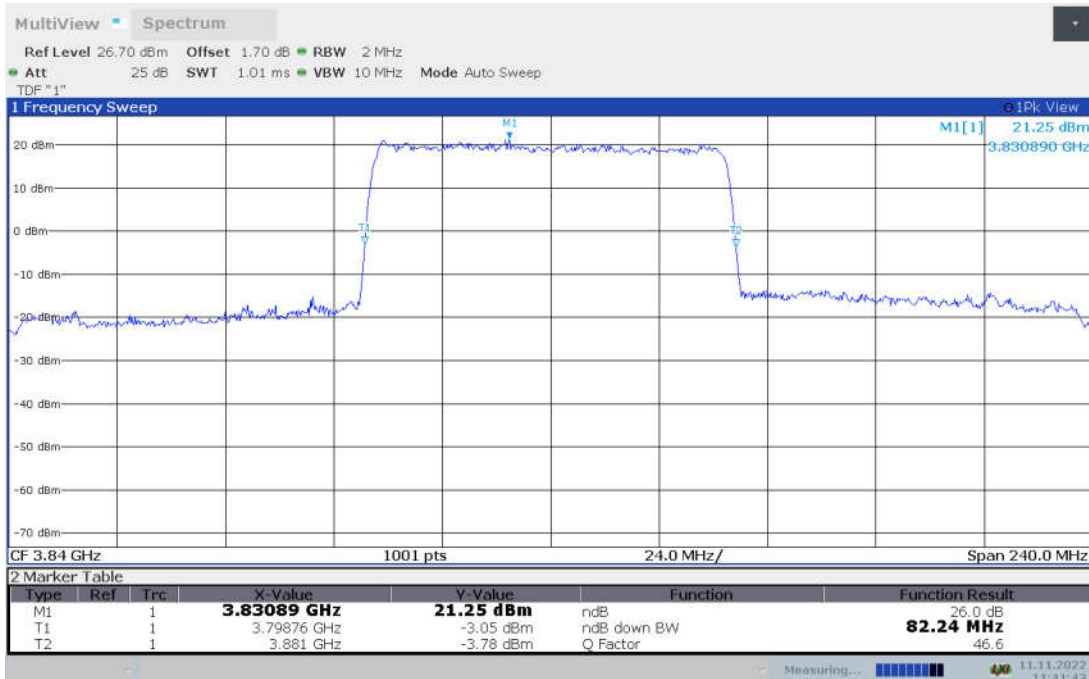

n77H,80MHz Bandwidth,DFT-s-QPSK (-26dBc BW)