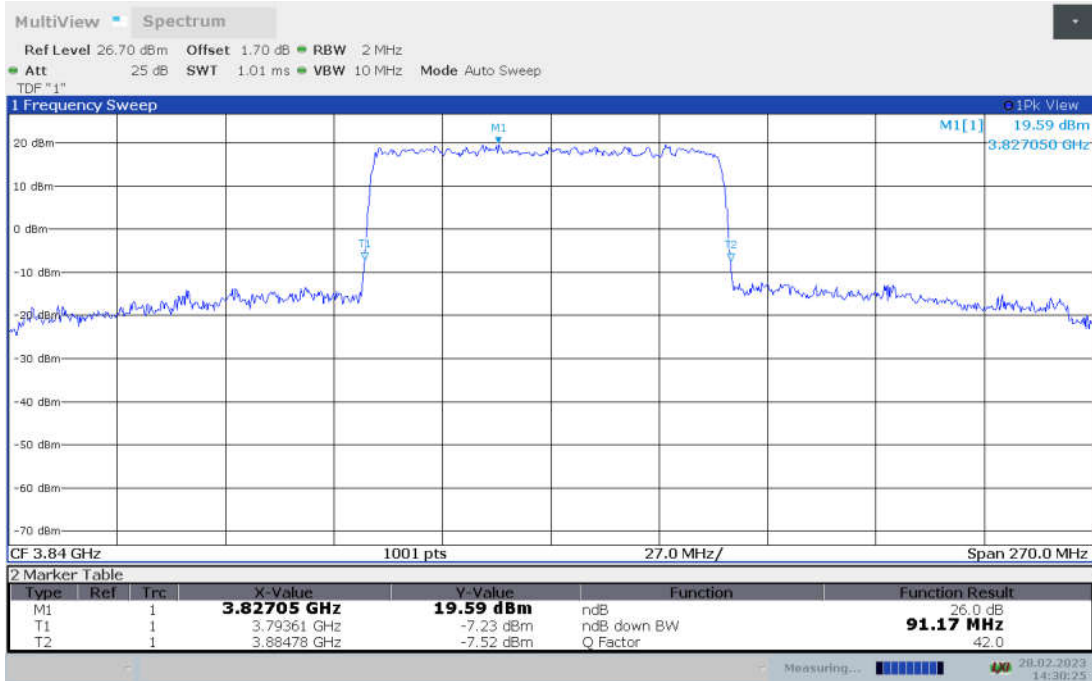

**n77H,90MHz Bandwidth,DFT-s-pi/2 BPSK (-26dBc BW)**

**n77H,90MHz Bandwidth,DFT-s-QPSK (-26dBc BW)**

**n77H,90MHz Bandwidth, DFT-s-16QAM (-26dBc BW)**

**n77H,90MHz Bandwidth, DFT-s-64QAM (-26dBc BW)**