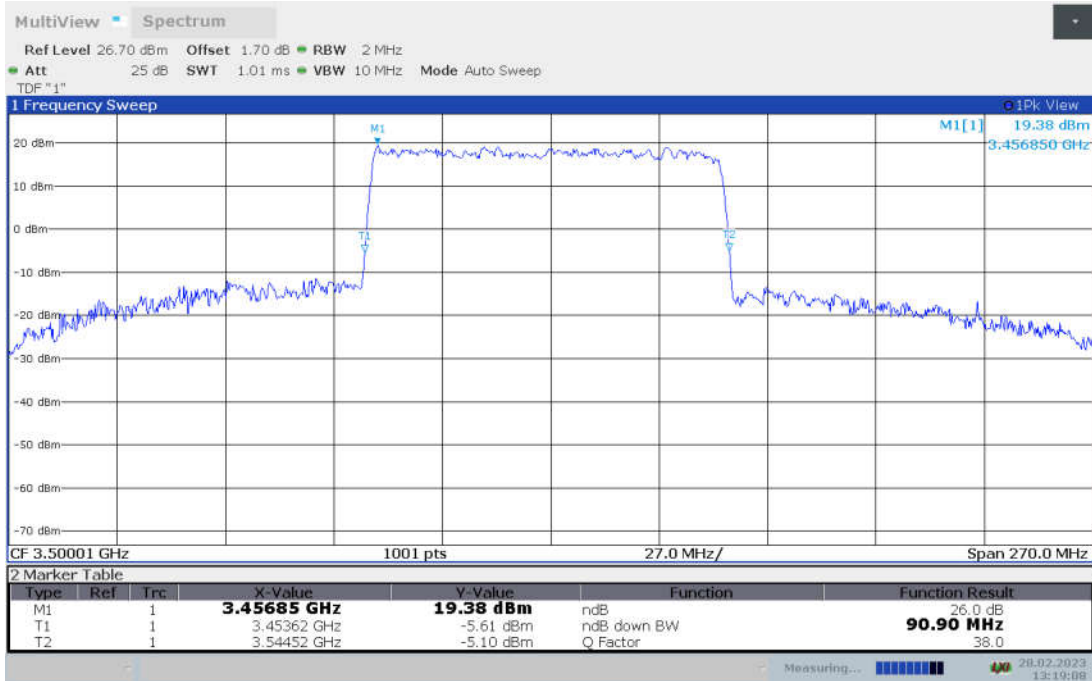

**n77L,90MHz Bandwidth,DFT-s-pi/2 BPSK (-26dBc BW)**

**n77L,90MHz Bandwidth,DFT-s-QPSK (-26dBc BW)**

n77L,90MHz Bandwidth, DFT-s-16QAM (-26dBc BW)

n77L,90MHz Bandwidth, DFT-s-64QAM (-26dBc BW)

**n77L,90MHz Bandwidth, DFT-s-256QAM (-26dBc BW)**