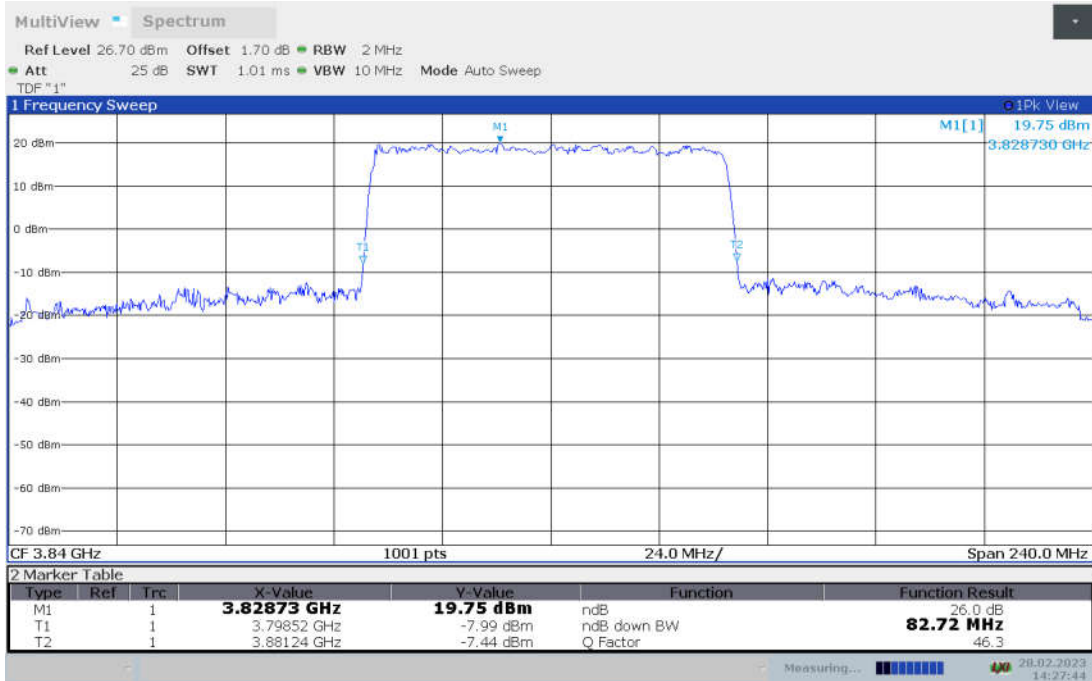

Frequency (MHz)	Emission Bandwidth (-26dBc BW) (MHz)								
	DFT-s-pi/2 BPSK	DFT-s-QPSK	DFT-s-16QAM	DFT-s-64QAM	DFT-s-256QAM	CP-QPSK	CP-16QAM	CP-64QAM	CP-256QAM
3840	82.24	82.24	82.72	82.24	82.24	82.96	82.96	82.96	82.72

**n77H,80MHz Bandwidth,DFT-s-pi/2 BPSK (-26dBc BW)**

**n77H,80MHz Bandwidth,DFT-s-QPSK (-26dBc BW)**

**n77H,80MHz Bandwidth, DFT-s-16QAM (-26dBc BW)**

**n77H,80MHz Bandwidth, DFT-s-64QAM (-26dBc BW)**

**n77H,80MHz Bandwidth, DFT-s-256QAM (-26dBc BW)**