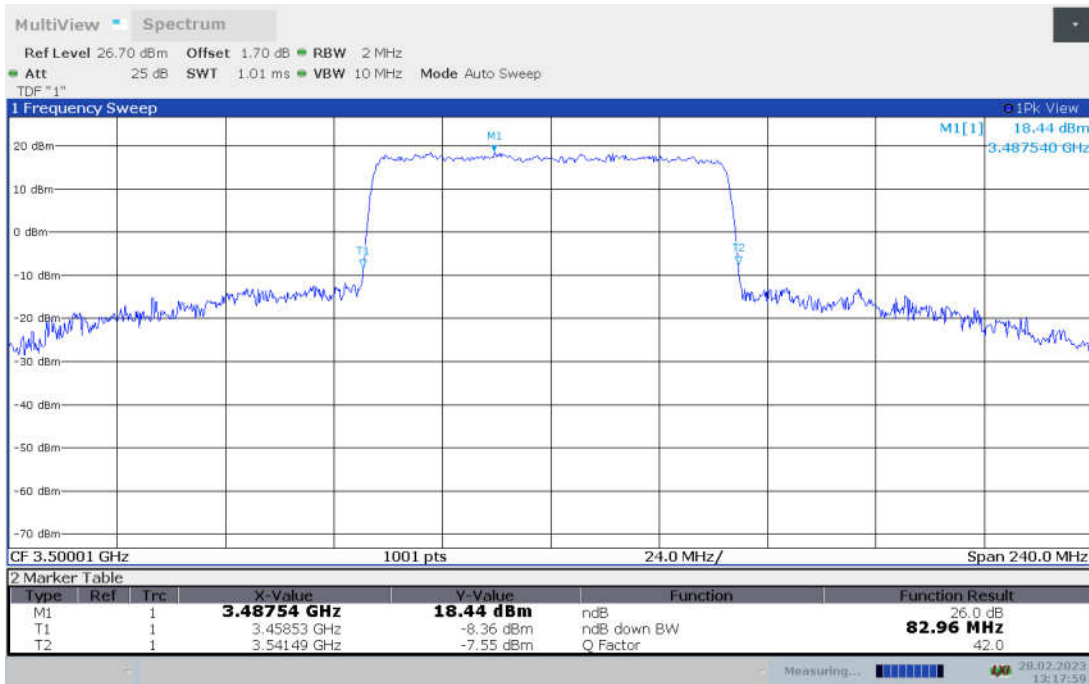

n77L,80MHz Bandwidth, CP-16QAM (-26dBc BW)