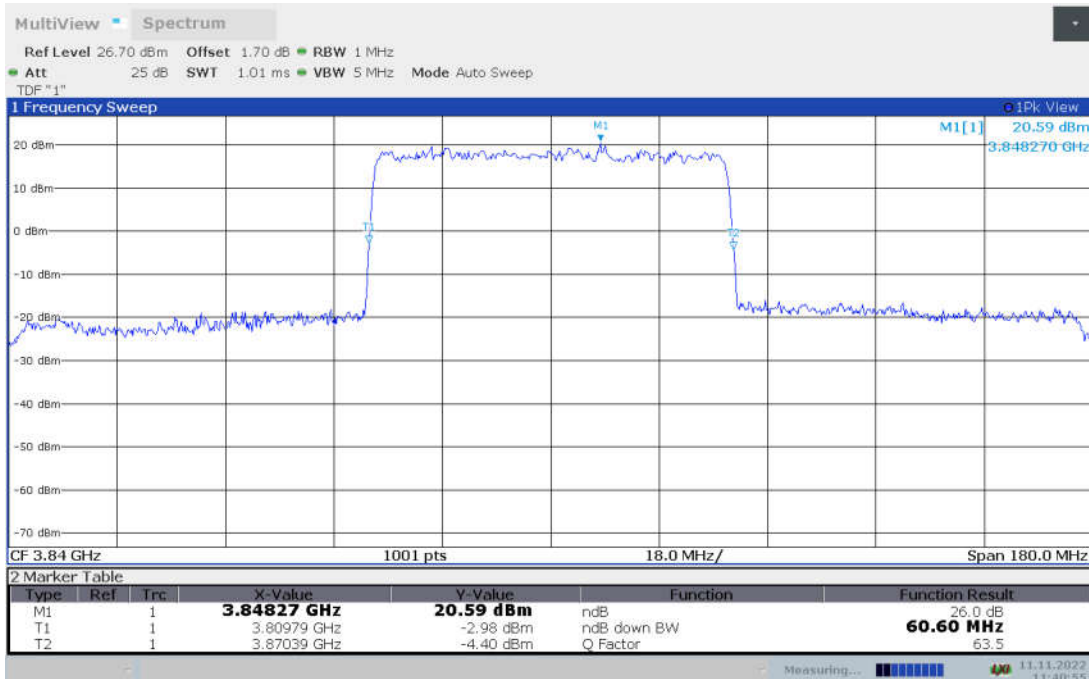

n77H,60MHz Bandwidth,DFT-s-QPSK (-26dBc BW)