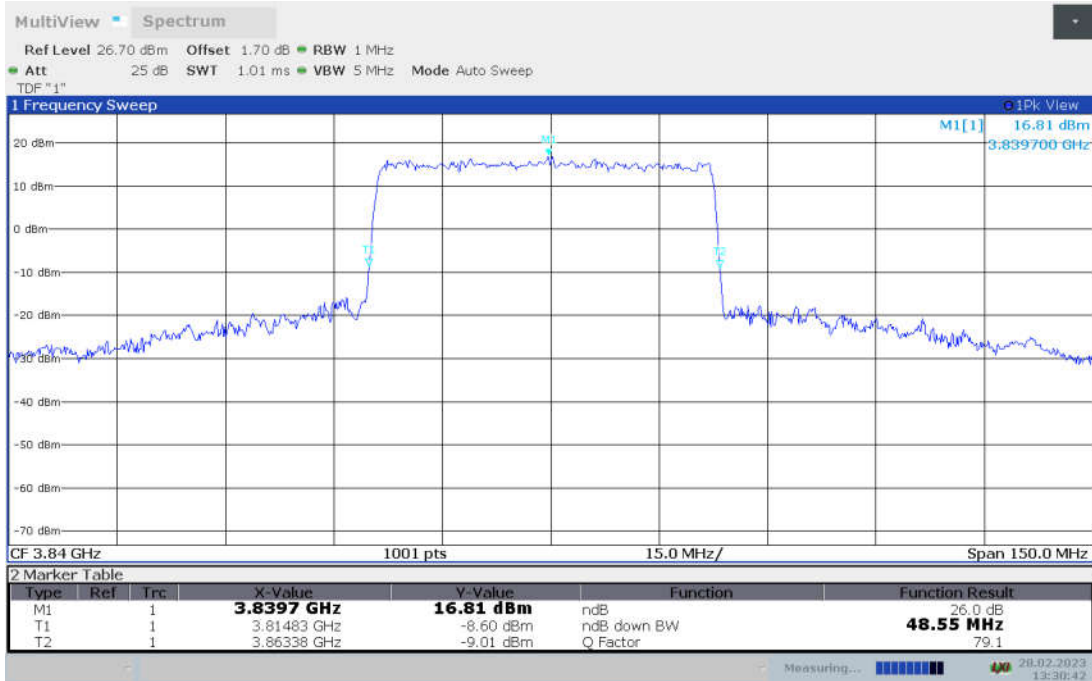

**n77H,50MHz Bandwidth,DFT-s-pi/2 BPSK (-26dBc BW)**

**n77H,50MHz Bandwidth,DFT-s-QPSK (-26dBc BW)**

**n77H,50MHz Bandwidth, DFT-s-16QAM (-26dBc BW)**

**n77H,50MHz Bandwidth, DFT-s-64QAM (-26dBc BW)**

**n77H,50MHz Bandwidth, DFT-s-256QAM (-26dBc BW)**