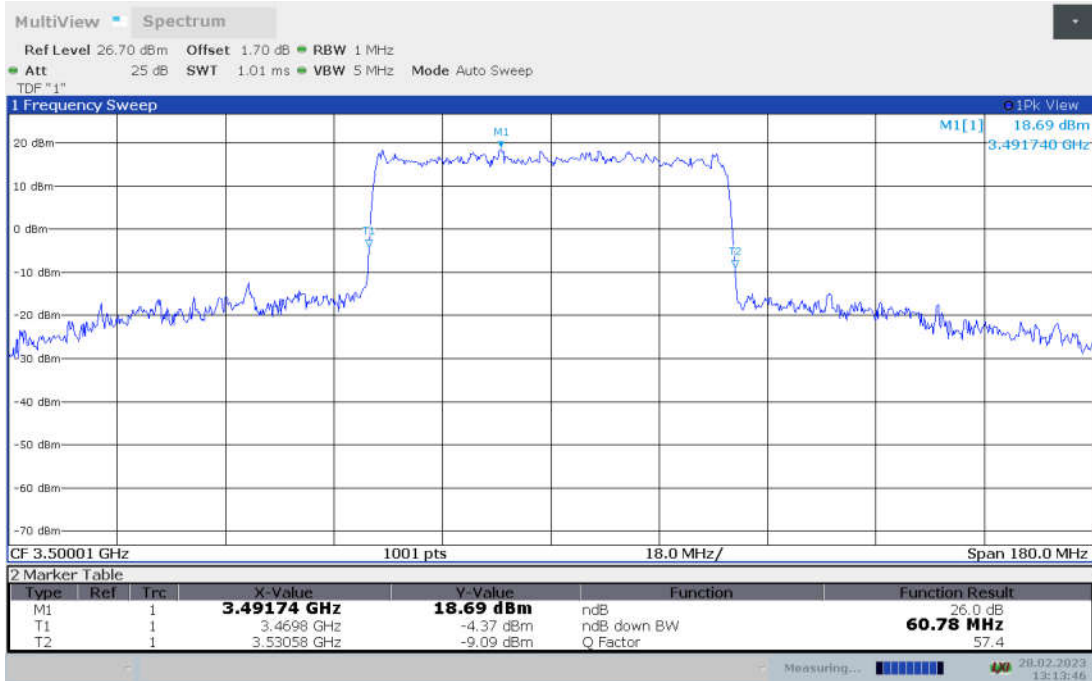

n77L,60MHz Bandwidth, DFT-s-16QAM (-26dBc BW)