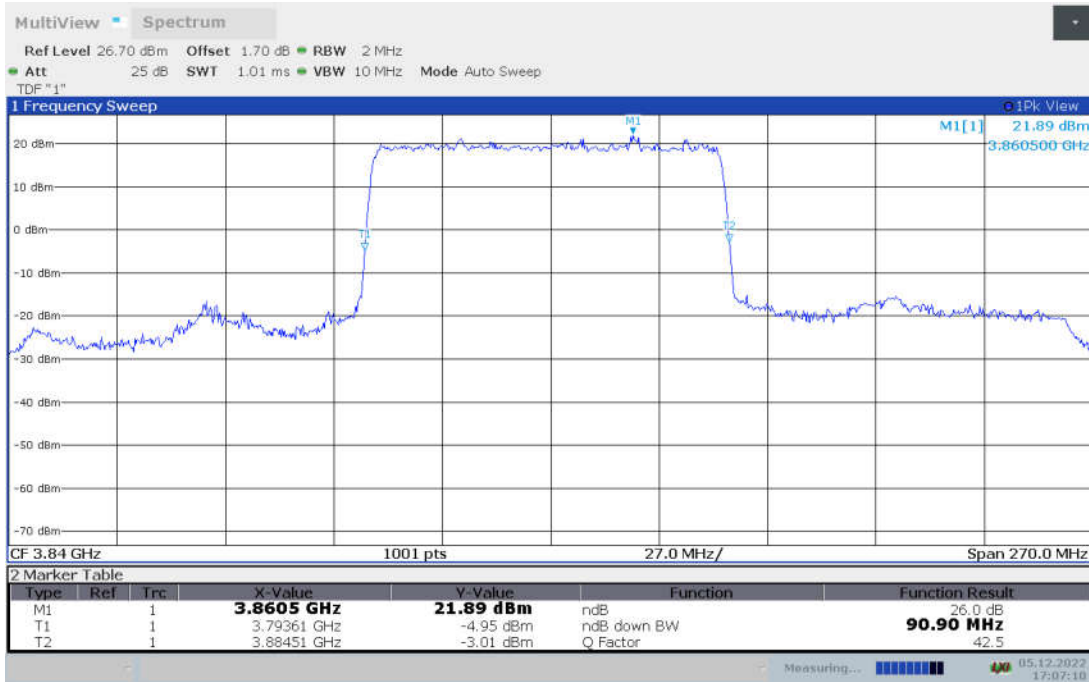

n77H,90MHz(-26dBc BW)

Frequency (MHz)	Emission Bandwidth (-26dBc BW) (MHz)								
	DFT-s-pi/2 BPSK	DFT-s-QPSK	DFT-s-16QAM	DFT-s-64QAM	DFT-s-256QAM	CP-QPSK	CP-16QAM	CP-64QAM	CP-256QAM
3840	90.90	91.17	91.17	90.90	90.90	92.78	93.06	92.79	92.79

n77H,90MHz Bandwidth,DFT-s-pi/2 BPSK (-26dBc BW)