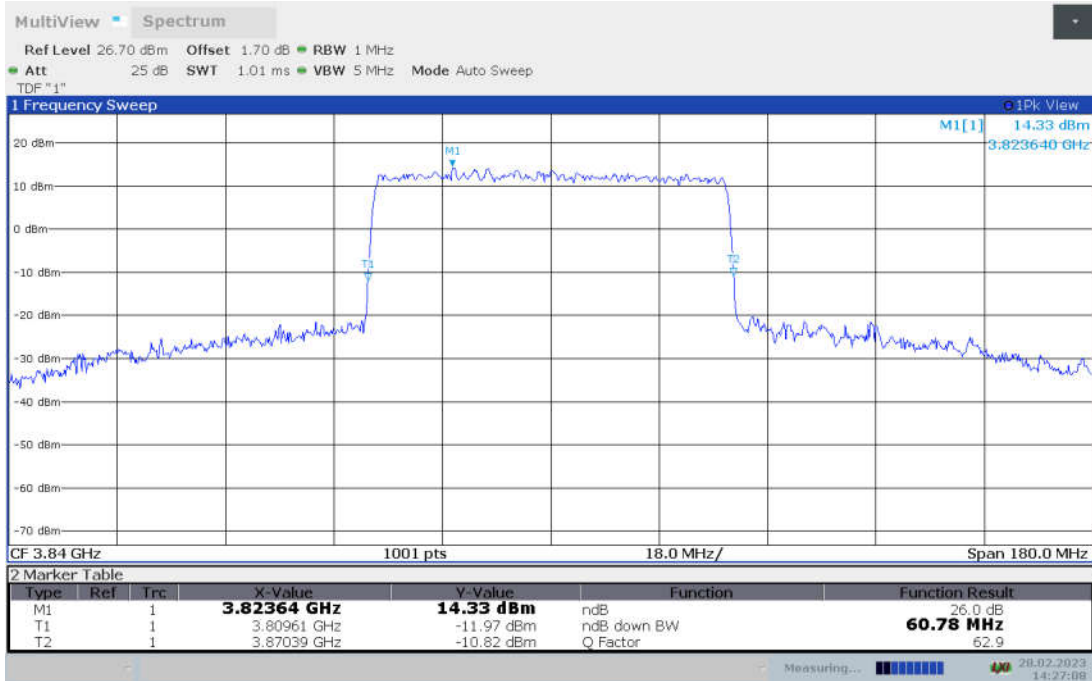

**n77H,60MHz Bandwidth, CP-QPSK (-26dBc BW)**

**n77H,60MHz Bandwidth, CP-16QAM (-26dBc BW)**

**n77H,60MHz Bandwidth, CP-64QAM (-26dBc BW)**

n77H,60MHz Bandwidth, CP-256QAM (-26dBc BW)

**n77H,80MHz(-26dBc BW)**