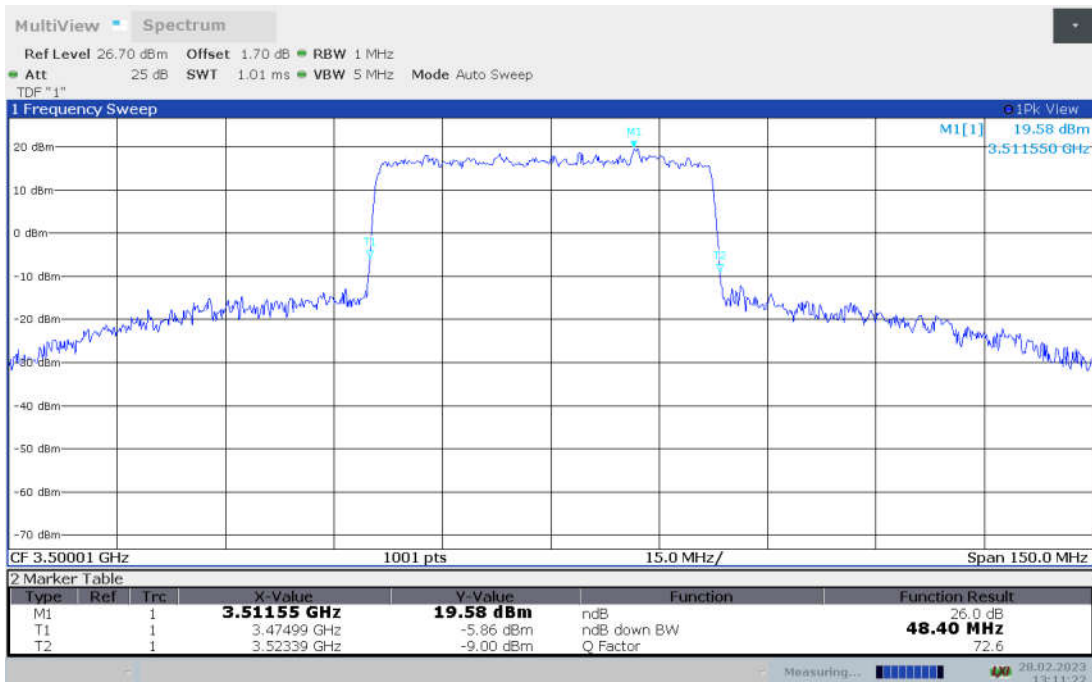

**n77L,50MHz Bandwidth,DFT-s-pi/2 BPSK (-26dBc BW)**

**n77L,50MHz Bandwidth,DFT-s-QPSK (-26dBc BW)**

n77L,50MHz Bandwidth, DFT-s-16QAM (-26dBc BW)

n77L,50MHz Bandwidth, DFT-s-64QAM (-26dBc BW)

n77L,50MHz Bandwidth, DFT-s-256QAM (-26dBc BW)