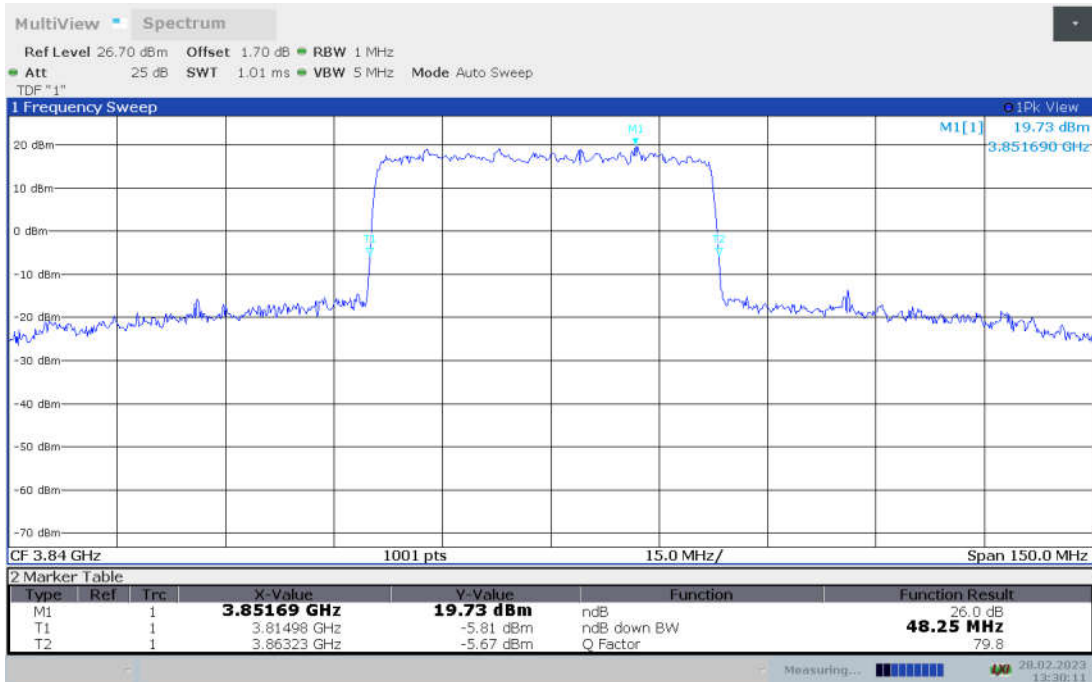

**n77H,50MHz Bandwidth,DFT-s-pi/2 BPSK (-26dBc BW)**

**n77H,50MHz Bandwidth,DFT-s-QPSK (-26dBc BW)**

**n77H,50MHz Bandwidth, DFT-s-16QAM (-26dBc BW)**

**n77H,50MHz Bandwidth, DFT-s-64QAM (-26dBc BW)**

**n77H,50MHz Bandwidth, DFT-s-256QAM (-26dBc BW)**