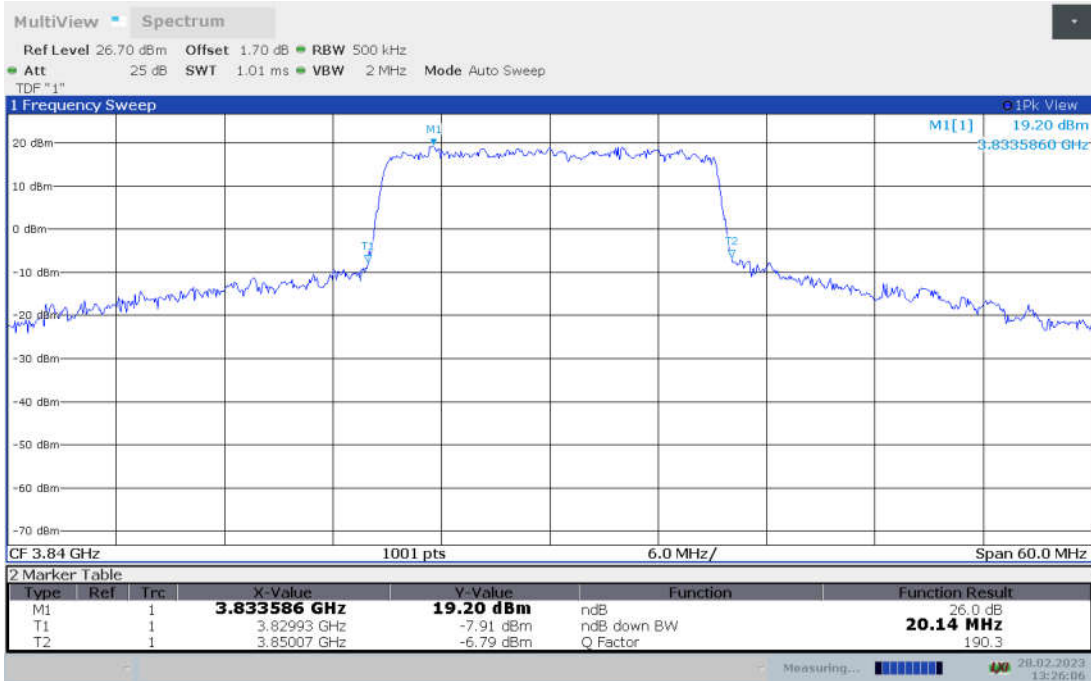

n77H,20MHz Bandwidth, CP-16QAM (-26dBc BW)