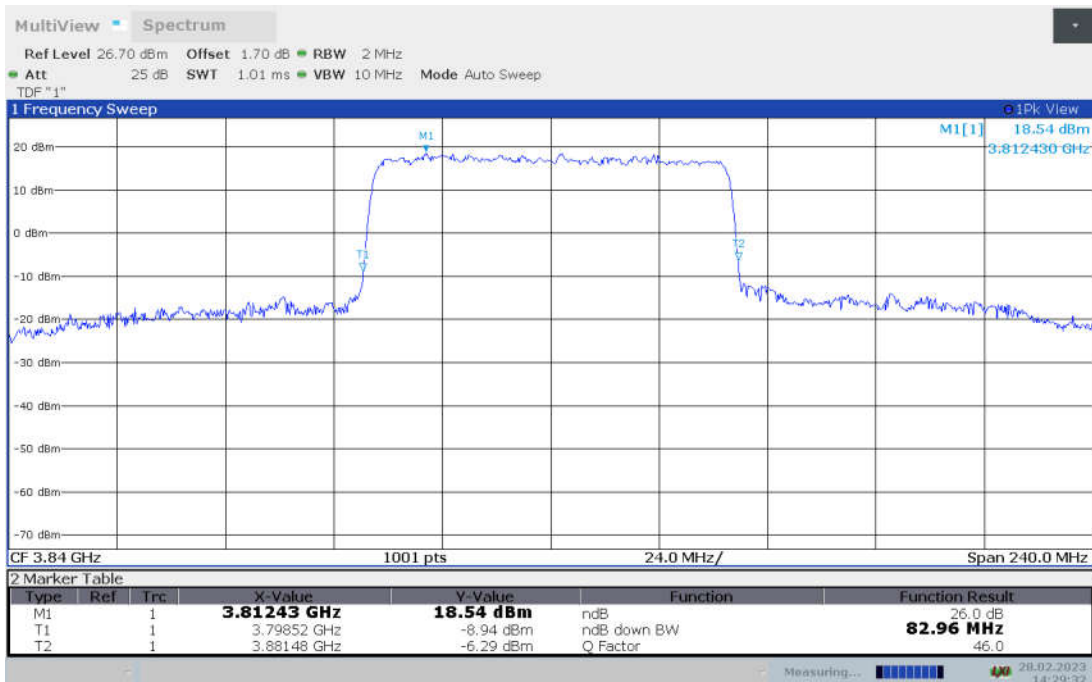

**n77H,80MHz Bandwidth, CP-QPSK (-26dBc BW)**

**n77H,80MHz Bandwidth, CP-16QAM (-26dBc BW)**

**n77H,80MHz Bandwidth, CP-64QAM (-26dBc BW)**

n77H,80MHz Bandwidth, CP-256QAM (-26dBc BW)

**n77H,90MHz(-26dBc BW)**