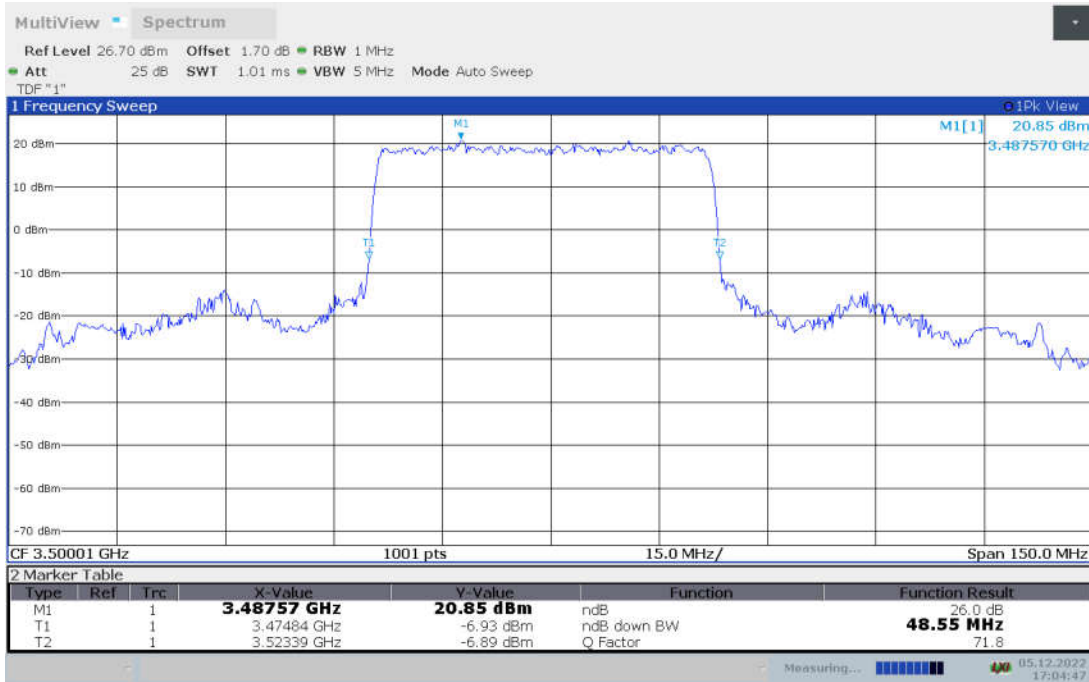

**n77L,50MHz(-26dBc BW)**

Frequency (MHz)	Emission Bandwidth (-26dBc BW) (MHz)								
	DFT-s-pi/2 BPSK	DFT-s-QPSK	DFT-s-16QAM	DFT-s-64QAM	DFT-s-256QAM	CP-QPSK	CP-16QAM	CP-64QAM	CP-256QAM
3500.01	48.55	48.55	48.40	48.40	48.70	50.50	50.35	50.35	50.35

**n77L,50MHz Bandwidth,DFT-s-pi/2 BPSK (-26dBc BW)**

**n77L,50MHz Bandwidth,DFT-s-QPSK (-26dBc BW)**

n77L,50MHz Bandwidth, DFT-s-16QAM (-26dBc BW)

n77L,50MHz Bandwidth, DFT-s-64QAM (-26dBc BW)

n77L,50MHz Bandwidth, DFT-s-256QAM (-26dBc BW)