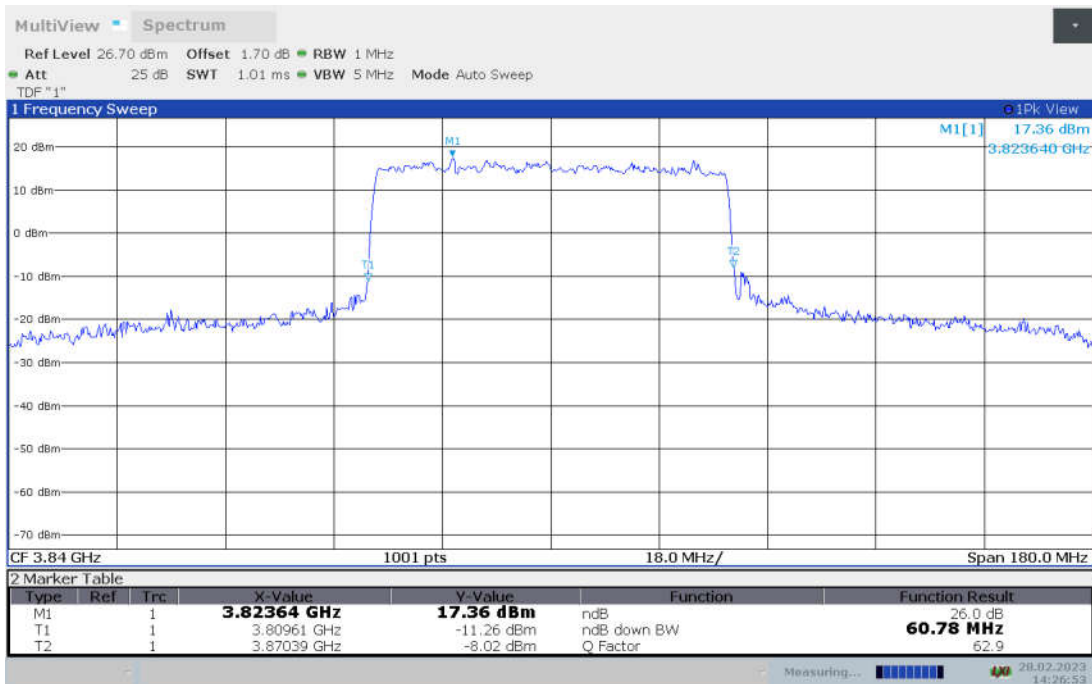

n77H,60MHz Bandwidth, CP-64QAM (-26dBc BW)