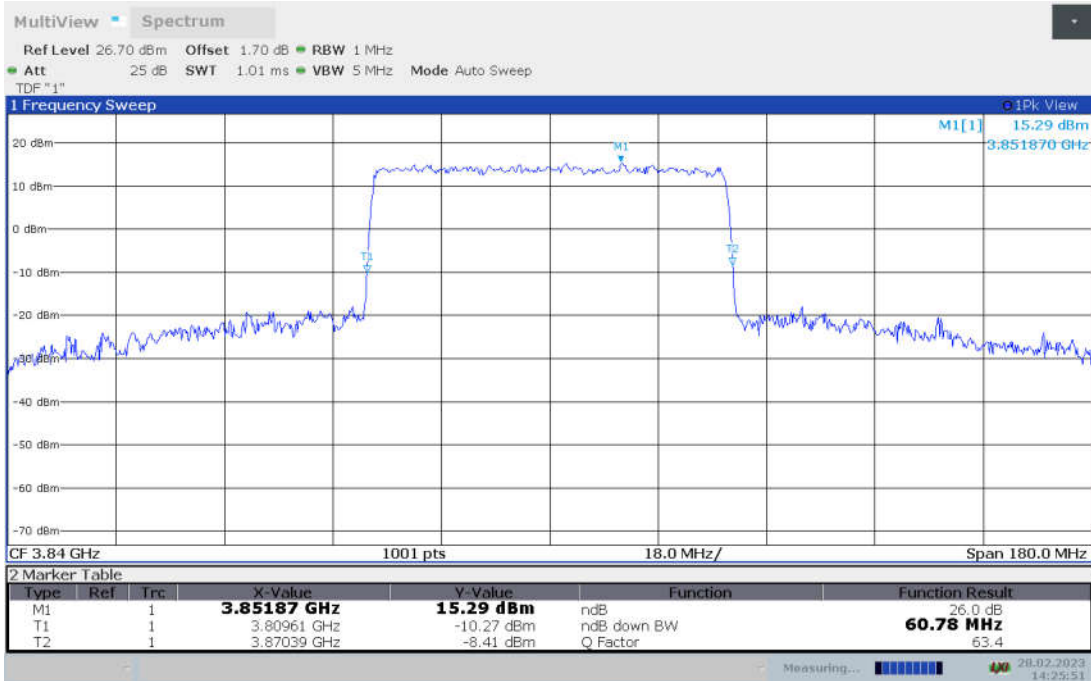

**n77H,60MHz Bandwidth,DFT-s-pi/2 BPSK (-26dBc BW)**

**n77H,60MHz Bandwidth,DFT-s-QPSK (-26dBc BW)**

**n77H,60MHz Bandwidth, DFT-s-16QAM (-26dBc BW)**

**n77H,60MHz Bandwidth, DFT-s-64QAM (-26dBc BW)**

**n77H,60MHz Bandwidth, DFT-s-256QAM (-26dBc BW)**