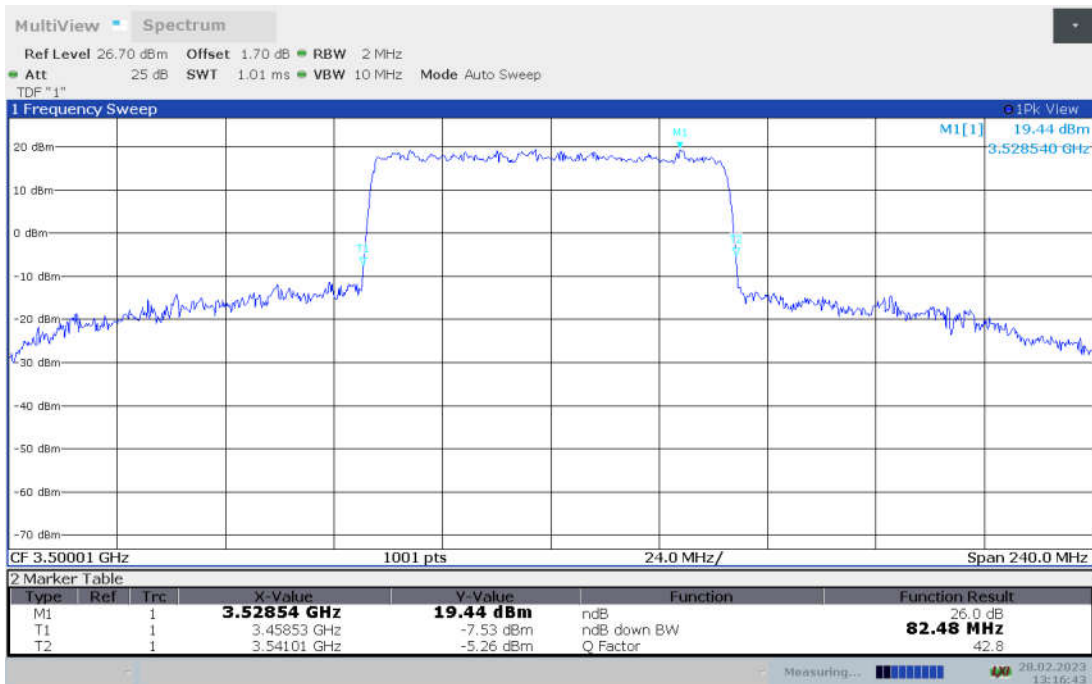

**n77L,80MHz Bandwidth,DFT-s-pi/2 BPSK (-26dBc BW)**

**n77L,80MHz Bandwidth,DFT-s-QPSK (-26dBc BW)**

**n77L,80MHz Bandwidth, DFT-s-16QAM (-26dBc BW)**

**n77L,80MHz Bandwidth, DFT-s-64QAM (-26dBc BW)**

n77L,80MHz Bandwidth, DFT-s-256QAM (-26dBc BW)