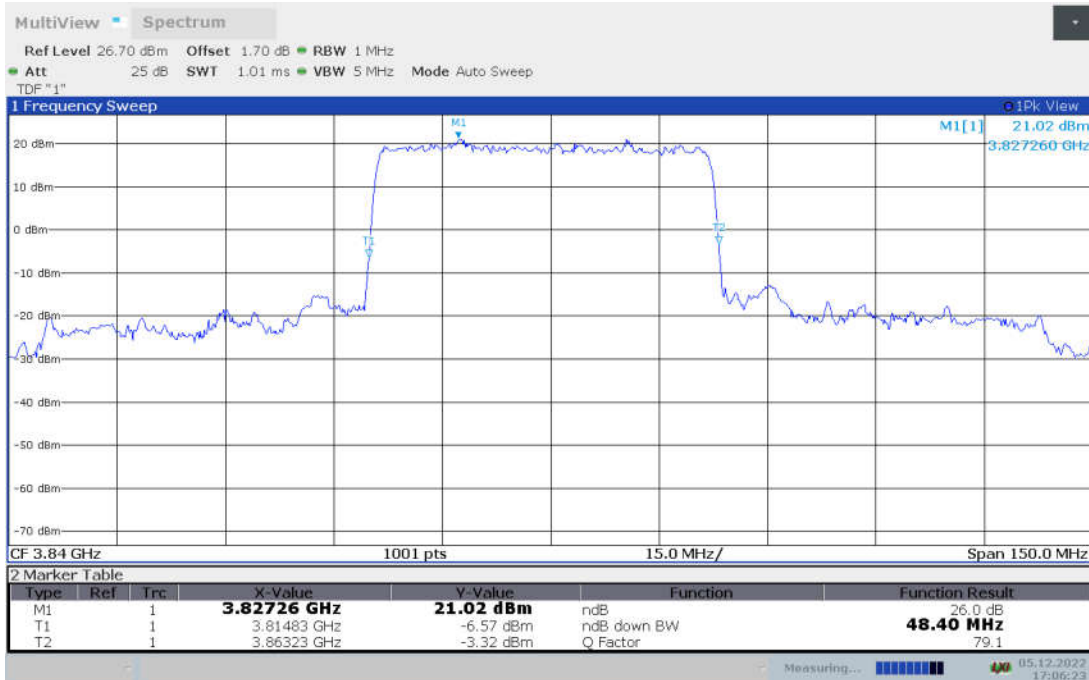

n77H,50MHz(-26dBc BW)

Frequency (MHz)	Emission Bandwidth (-26dBc BW) (MHz)								
	DFT-s-pi/2 BPSK	DFT-s-QPSK	DFT-s-16QAM	DFT-s-64QAM	DFT-s-256QAM	CP-QPSK	CP-16QAM	CP-64QAM	CP-256QAM
3840	48.40	48.70	48.55	48.25	48.55	50.35	50.35	50.35	50.35

n77H,50MHz Bandwidth,DFT-s-pi/2 BPSK (-26dBc BW)