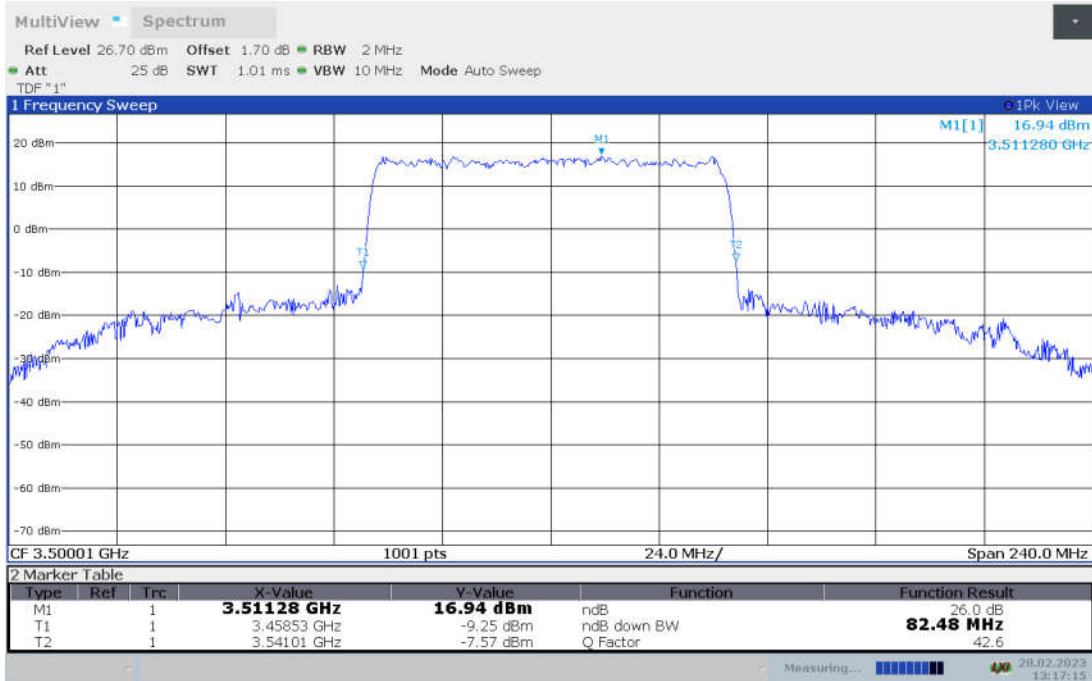

**n77L,80MHz Bandwidth,DFT-s-pi/2 BPSK (-26dBc BW)**

**n77L,80MHz Bandwidth,DFT-s-QPSK (-26dBc BW)**

**n77L,80MHz Bandwidth, DFT-s-16QAM (-26dBc BW)**

**n77L,80MHz Bandwidth, DFT-s-64QAM (-26dBc BW)**

n77L,80MHz Bandwidth, DFT-s-256QAM (-26dBc BW)

n77L,80MHz Bandwidth, CP-QPSK (-26dBc BW)

**n77L,80MHz Bandwidth, CP-16QAM (-26dBc BW)**

**n77L,80MHz Bandwidth, CP-64QAM (-26dBc BW)**

n77L,80MHz Bandwidth, CP-256QAM (-26dBc BW)

**n77L,90MHz(-26dBc BW)**