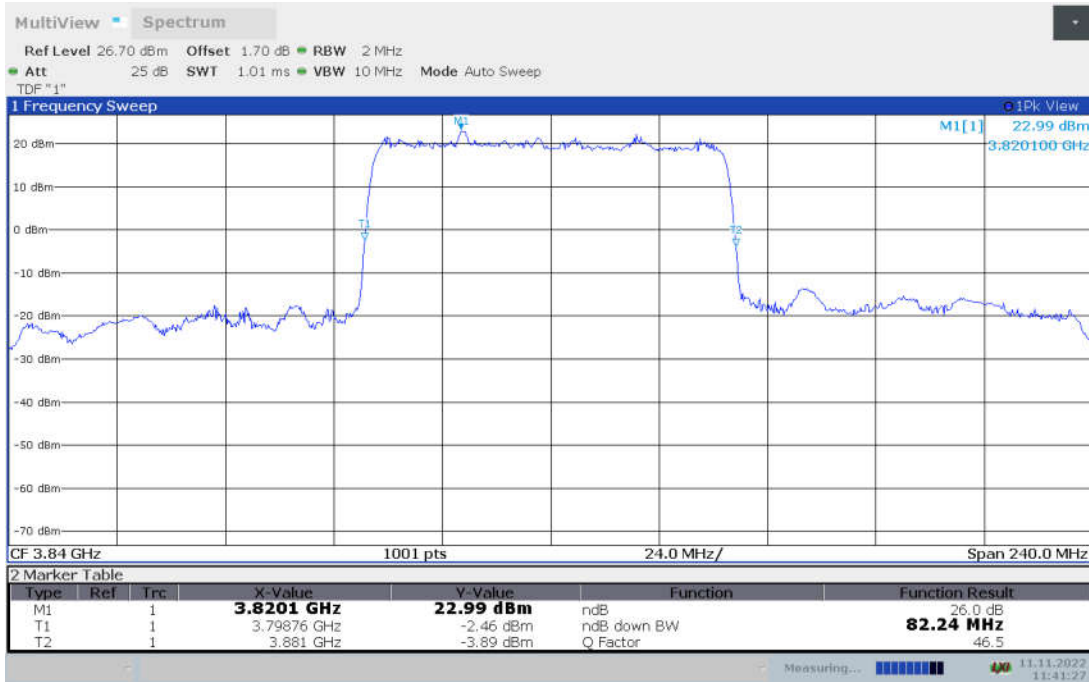

n77H,80MHz(-26dBc BW)

Frequency (MHz)	Emission Bandwidth (-26dBc BW) (MHz)								
	DFT-s-pi/2 BPSK	DFT-s-QPSK	DFT-s-16QAM	DFT-s-64QAM	DFT-s-256QAM	CP-QPSK	CP-16QAM	CP-64QAM	CP-256QAM
3840	82.24	82.24	82.72	82.24	82.24	82.96	82.96	82.96	82.72

n77H,80MHz Bandwidth,DFT-s-pi/2 BPSK (-26dBc BW)