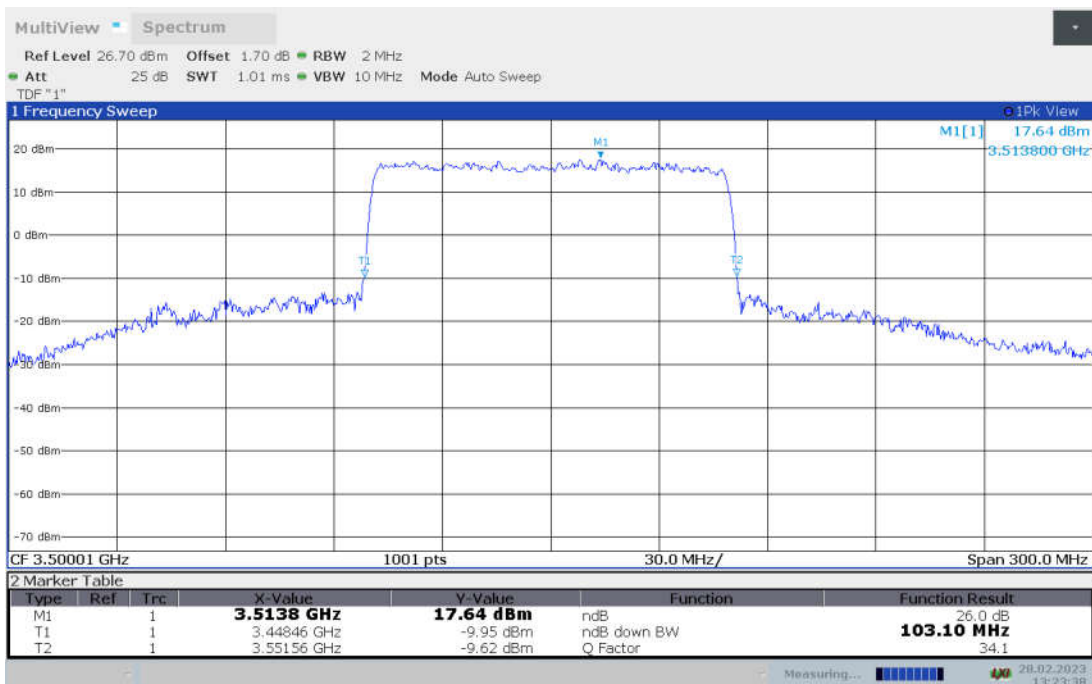

n77L, 100MHz Bandwidth, CP-64QAM (-26dBc BW)