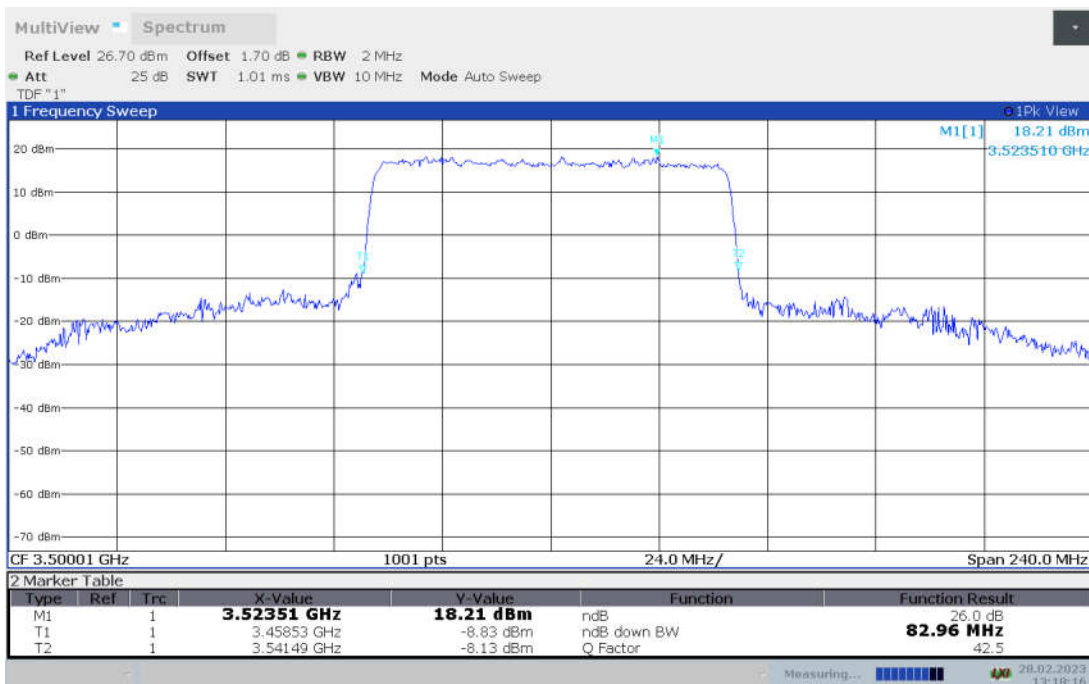

n77L,80MHz Bandwidth, CP-64QAM (-26dBc BW)