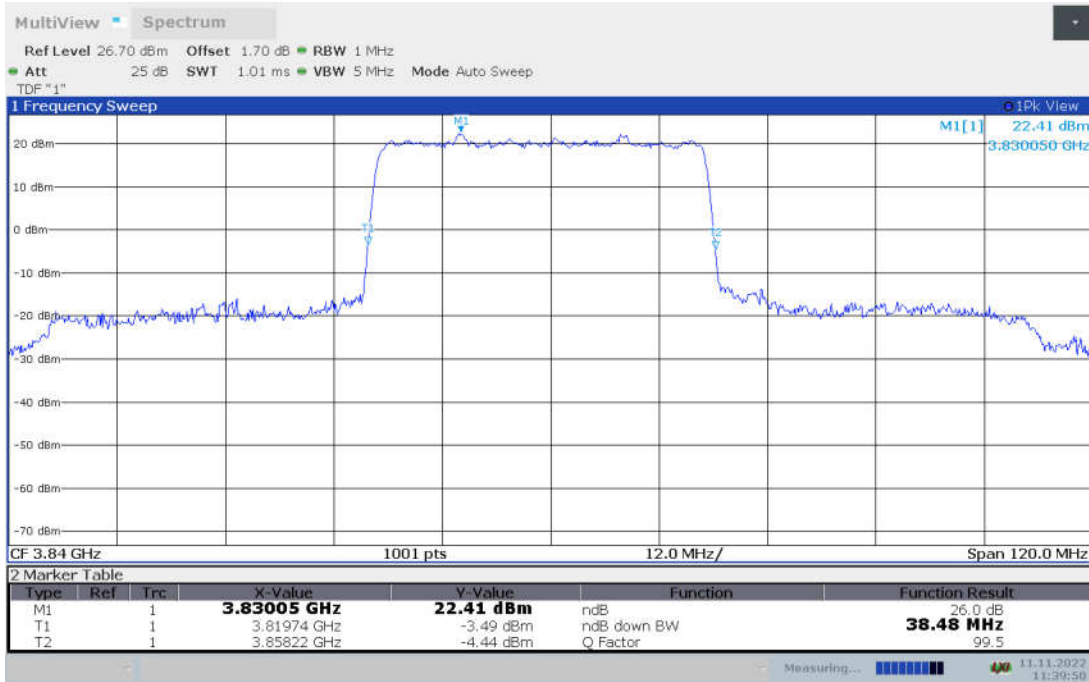

n77H,40MHz(-26dBc BW)

Frequency (MHz)	Emission Bandwidth (-26dBc BW) (MHz)								
	DFT-s-pi/2 BPSK	DFT-s-QPSK	DFT-s-16QAM	DFT-s-64QAM	DFT-s-256QAM	CP-QPSK	CP-16QAM	CP-64QAM	CP-256QAM
3840	38.48	38.48	38.48	38.24	38.36	40.64	40.52	40.52	40.52

n77H,40MHz Bandwidth,DFT-s-pi/2 BPSK (-26dBc BW)