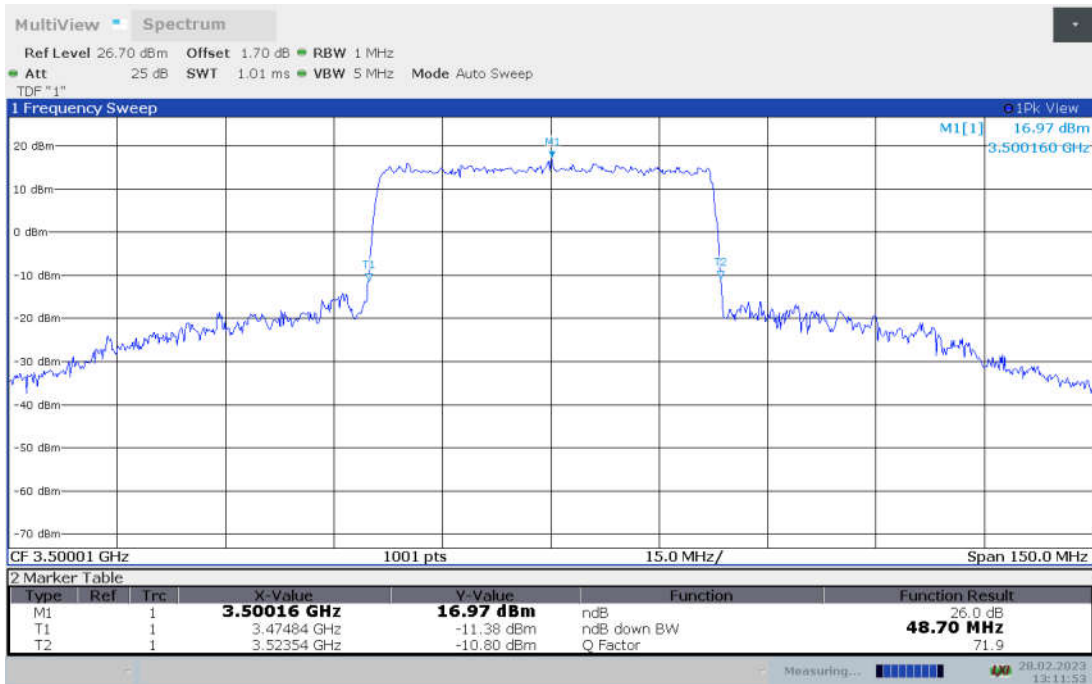

**n77L,50MHz Bandwidth,DFT-s-pi/2 BPSK (-26dBc BW)**

**n77L,50MHz Bandwidth,DFT-s-QPSK (-26dBc BW)**

n77L,50MHz Bandwidth, DFT-s-16QAM (-26dBc BW)

n77L,50MHz Bandwidth, DFT-s-64QAM (-26dBc BW)

n77L,50MHz Bandwidth, DFT-s-256QAM (-26dBc BW)