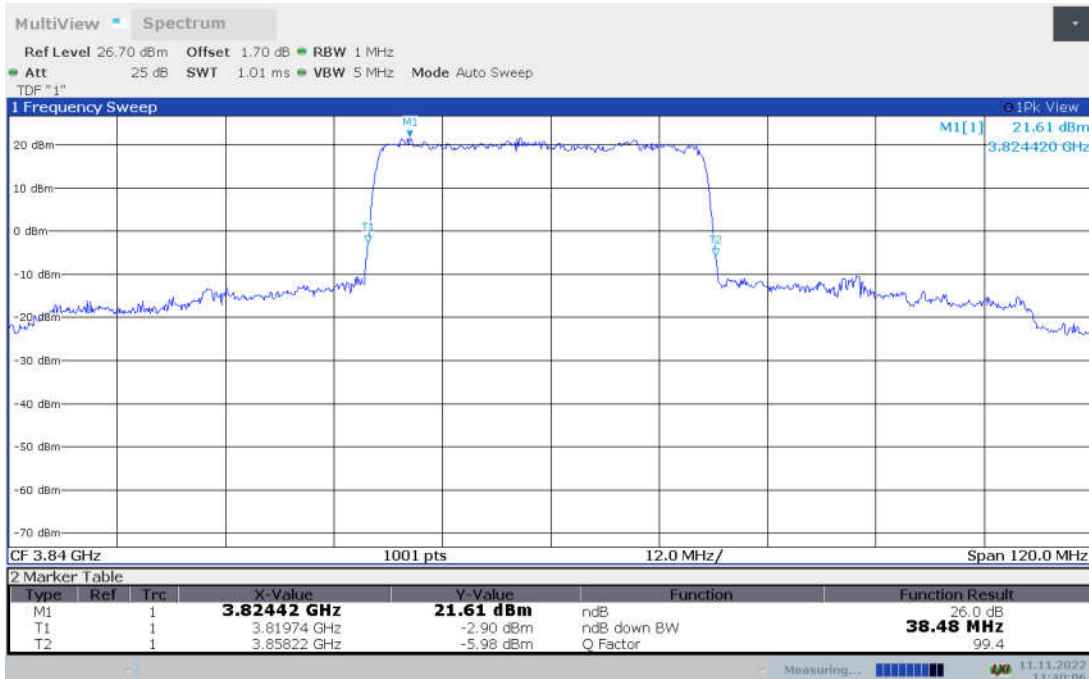

n77H,40MHz Bandwidth,DFT-s-QPSK (-26dBc BW)