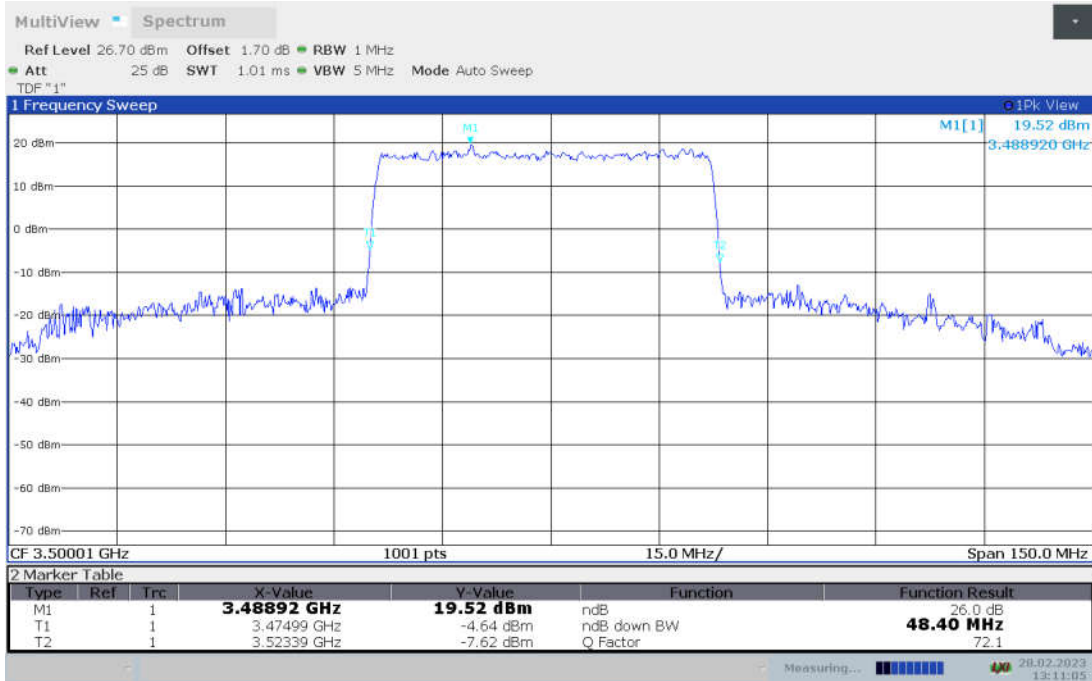

n77L,50MHz Bandwidth, DFT-s-16QAM (-26dBc BW)