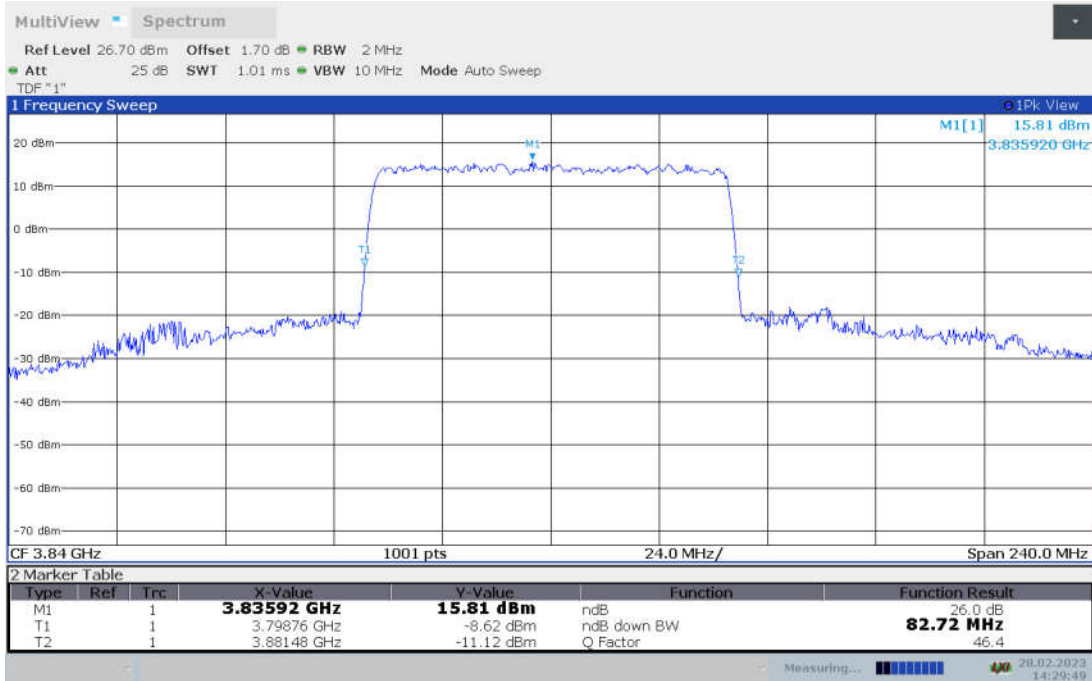

**n77H,80MHz Bandwidth, CP-QPSK (-26dBc BW)**

**n77H,80MHz Bandwidth, CP-16QAM (-26dBc BW)**

**n77H,80MHz Bandwidth, CP-64QAM (-26dBc BW)**

n77H,80MHz Bandwidth, CP-256QAM (-26dBc BW)

**n77H,90MHz(-26dBc BW)**