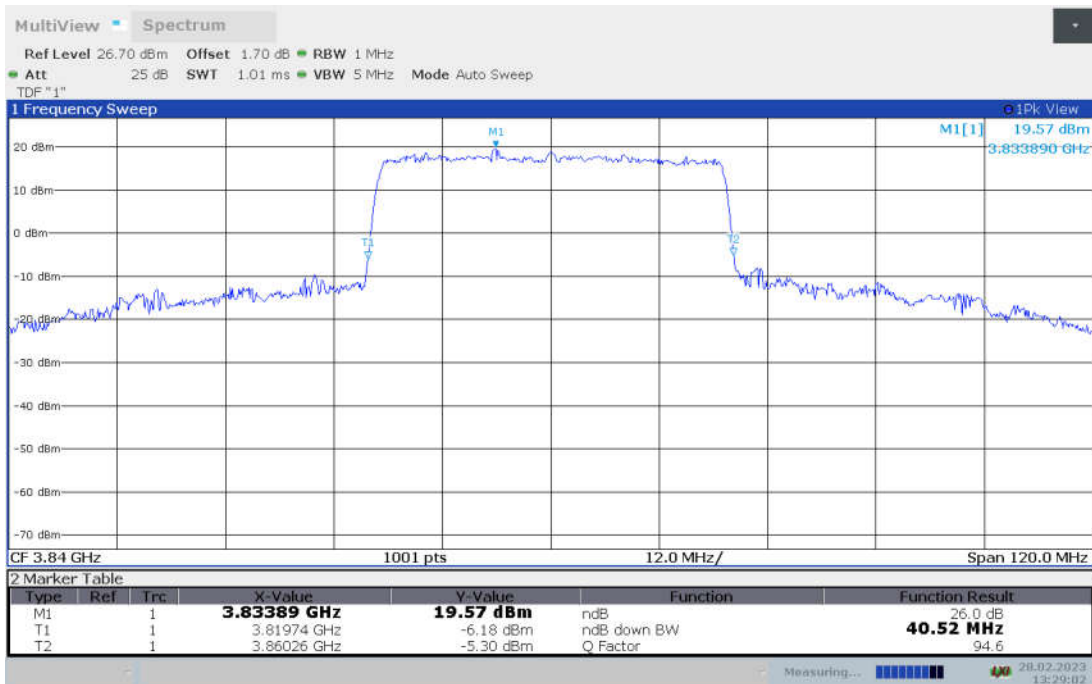

n77H,40MHz Bandwidth, CP-64QAM (-26dBc BW)