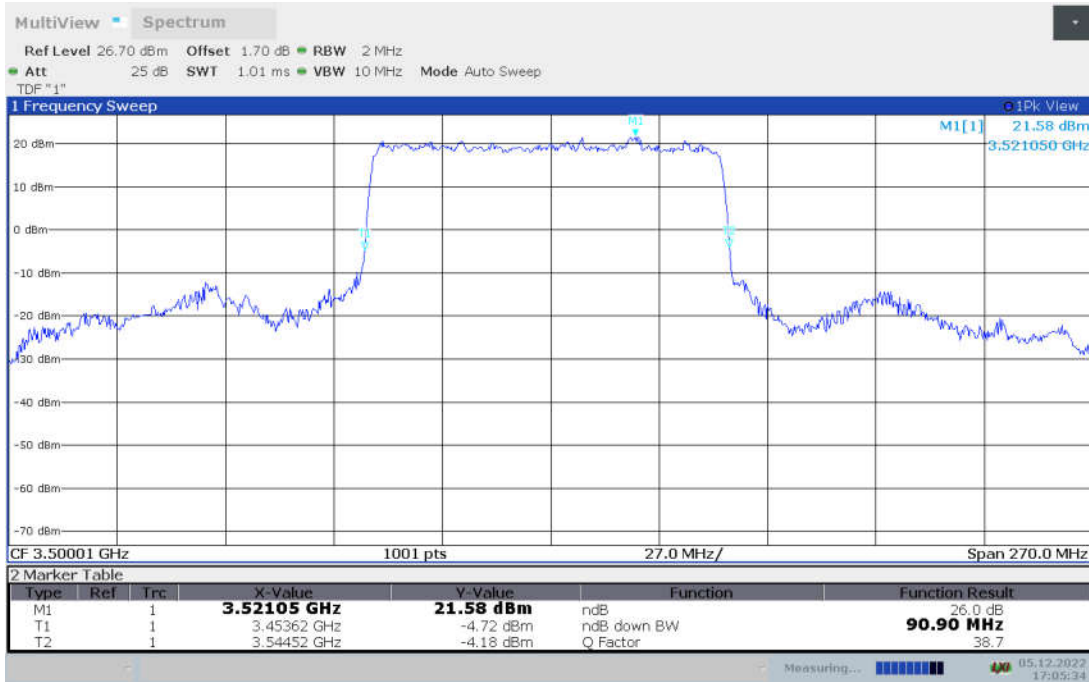

n77L,90MHz(-26dBc BW)

Frequency (MHz)	Emission Bandwidth (-26dBc BW) (MHz)								
	DFT-s-pi/2 BPSK	DFT-s-QPSK	DFT-s-16QAM	DFT-s-64QAM	DFT-s-256QAM	CP-QPSK	CP-16QAM	CP-64QAM	CP-256QAM
3500.01	90.90	90.90	90.90	90.90	90.90	92.79	93.06	92.79	92.79

n77L,90MHz Bandwidth,DFT-s-pi/2 BPSK (-26dBc BW)