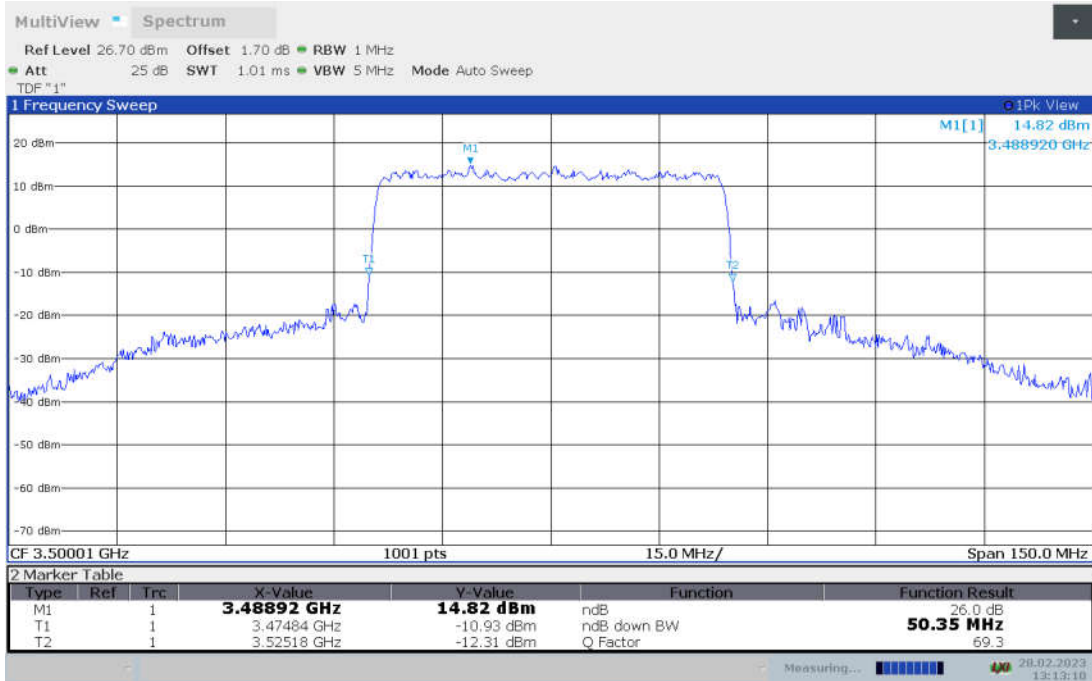

n77L,50MHz Bandwidth, CP-QPSK (-26dBc BW)

**n77L,50MHz Bandwidth, CP-16QAM (-26dBc BW)**

**n77L,50MHz Bandwidth, CP-64QAM (-26dBc BW)**

n77L,50MHz Bandwidth, CP-256QAM (-26dBc BW)

**n77L,60MHz(-26dBc BW)**