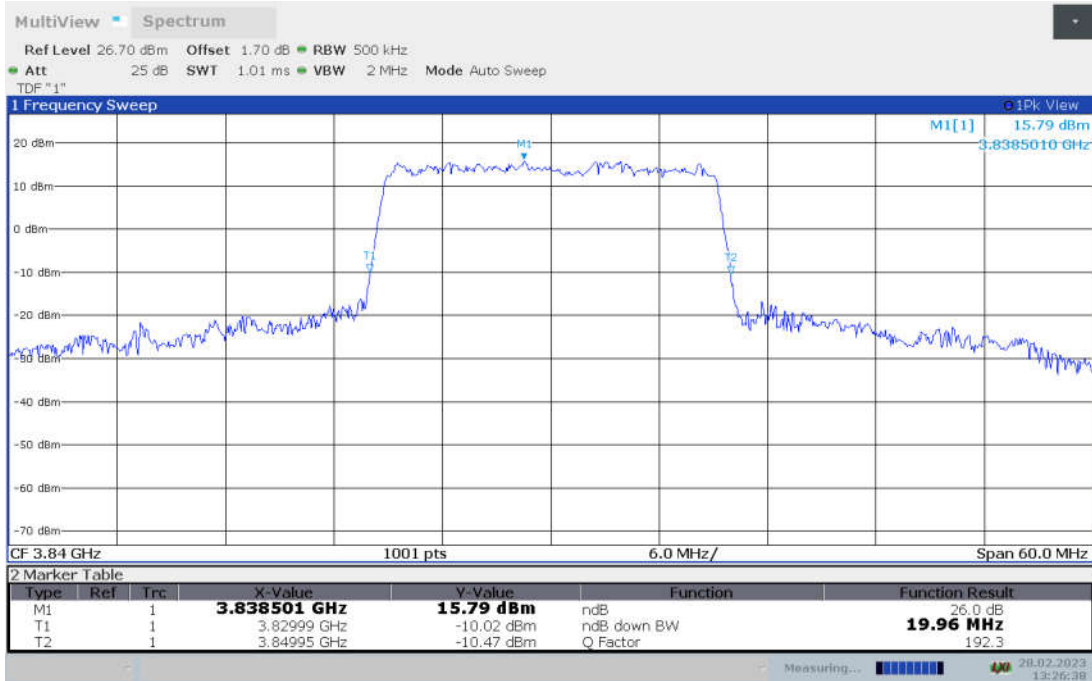

**n77H,20MHz Bandwidth, CP-QPSK (-26dBc BW)**

n77H,20MHz Bandwidth, CP-16QAM (-26dBc BW)

n77H,20MHz Bandwidth, CP-64QAM (-26dBc BW)

n77H,20MHz Bandwidth, CP-256QAM (-26dBc BW)

**n77H,40MHz(-26dBc BW)**

Frequency (MHz)	Emission Bandwidth (-26dBc BW) (MHz)								
	DFT-s-pi/2 BPSK	DFT-s-QPSK	DFT-s-16QAM	DFT-s-64QAM	DFT-s-256QAM	CP-QPSK	CP-16QAM	CP-64QAM	CP-256QAM
3840	38.48	38.48	38.48	38.24	38.36	40.64	40.52	40.52	40.52