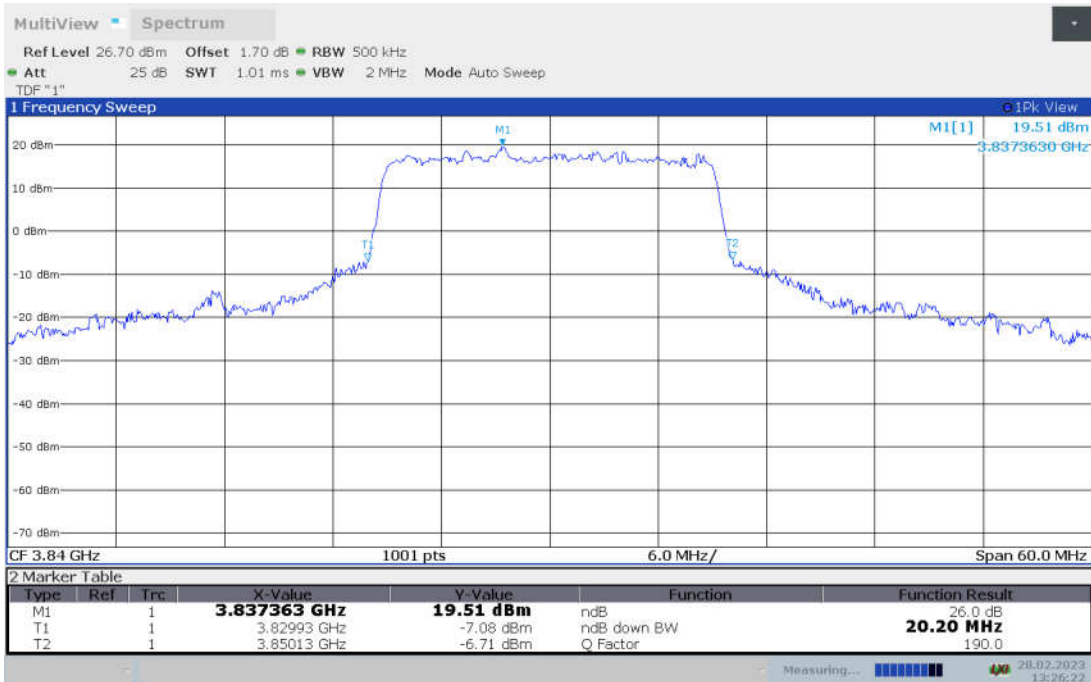

n77H,20MHz Bandwidth, CP-64QAM (-26dBc BW)