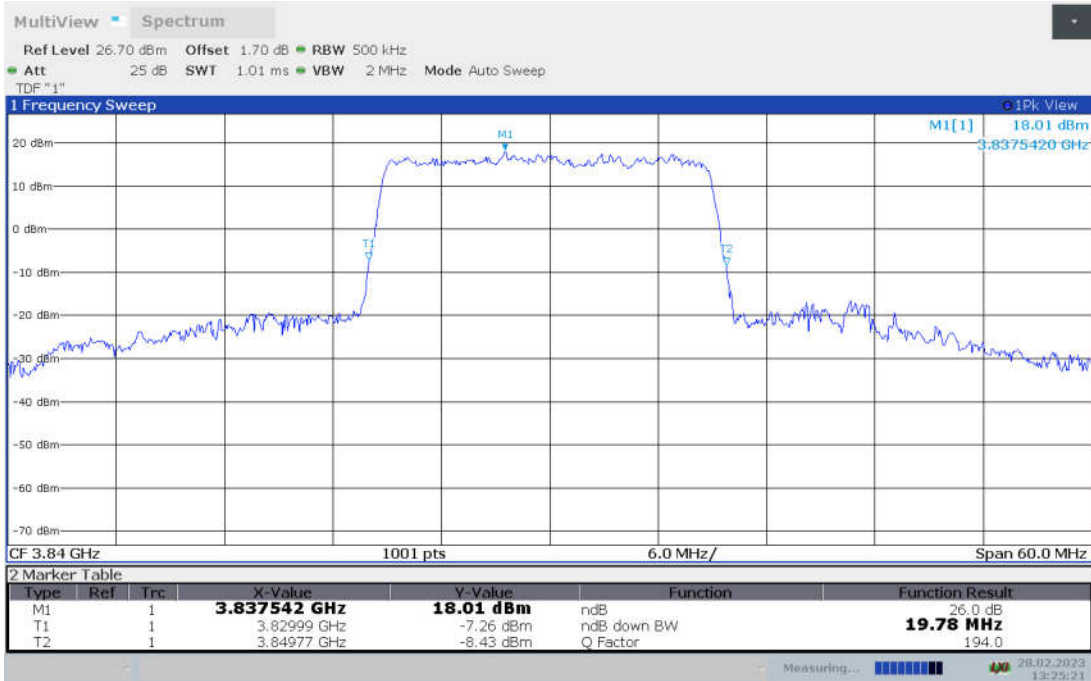

n77H,20MHz Bandwidth,DFT-s-pi/2 BPSK (-26dBc BW)

n77H,20MHz Bandwidth,DFT-s-QPSK (-26dBc BW)

**n77H,20MHz Bandwidth, DFT-s-16QAM (-26dBc BW)**

**n77H,20MHz Bandwidth, DFT-s-64QAM (-26dBc BW)**

**n77H,20MHz Bandwidth, DFT-s-256QAM (-26dBc BW)**