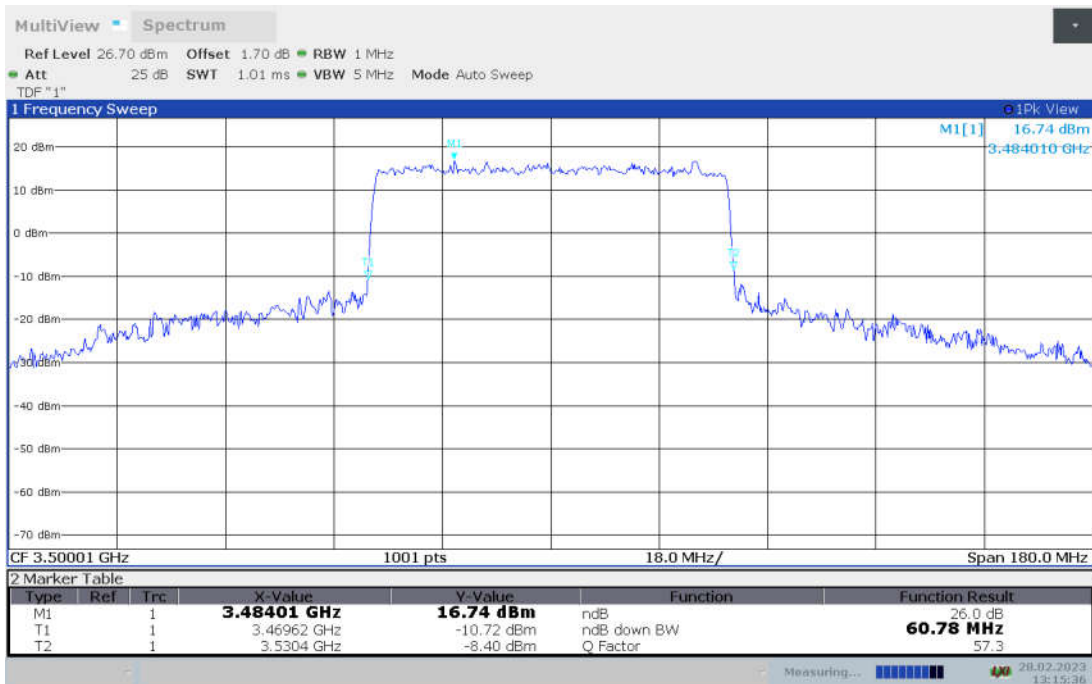

n77L,60MHz Bandwidth, CP-QPSK (-26dBc BW)

**n77L,60MHz Bandwidth, CP-16QAM (-26dBc BW)**

**n77L,60MHz Bandwidth, CP-64QAM (-26dBc BW)**

n77L,60MHz Bandwidth, CP-256QAM (-26dBc BW)

**n77L,80MHz(-26dBc BW)**