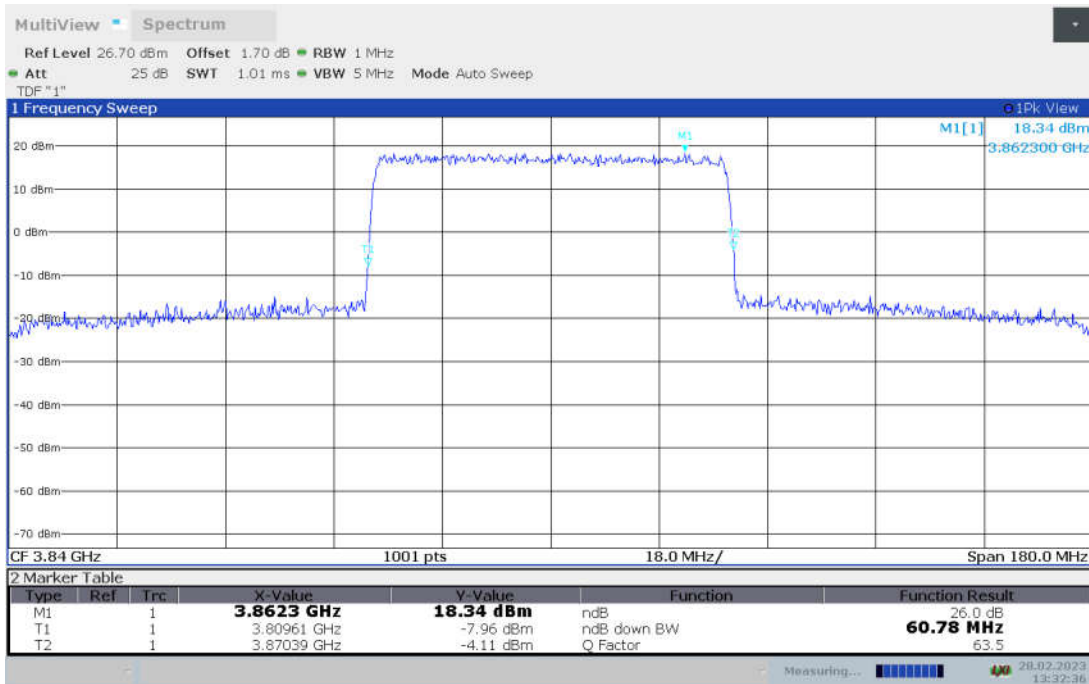

n77H,60MHz Bandwidth, DFT-s-16QAM (-26dBc BW)