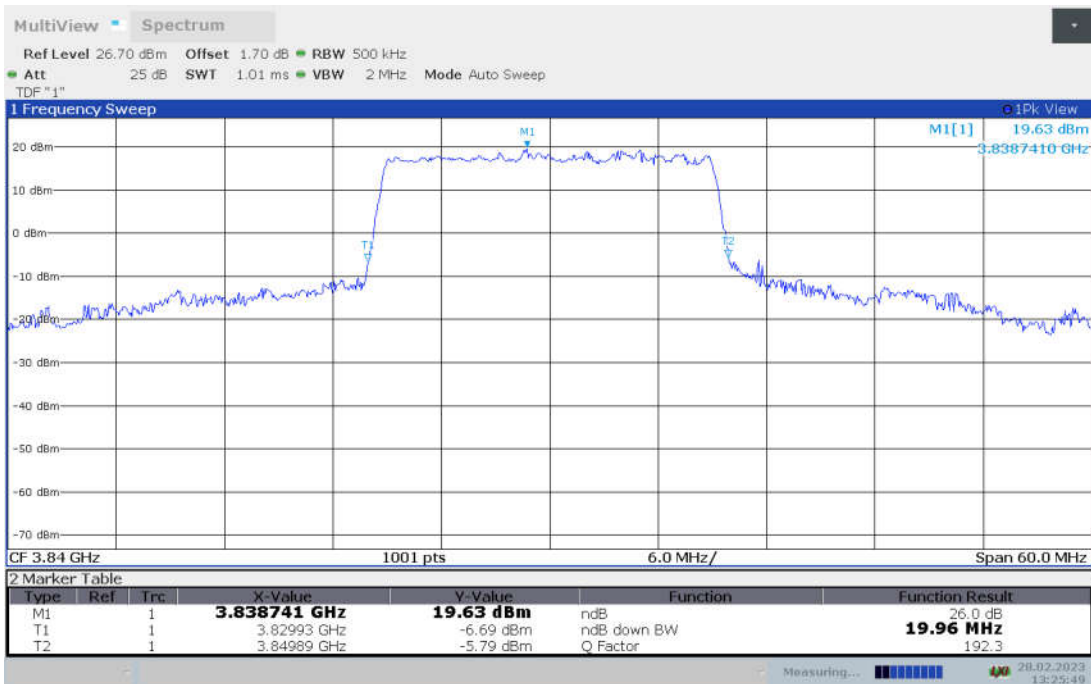

n77H,20MHz Bandwidth, CP-QPSK (-26dBc BW)