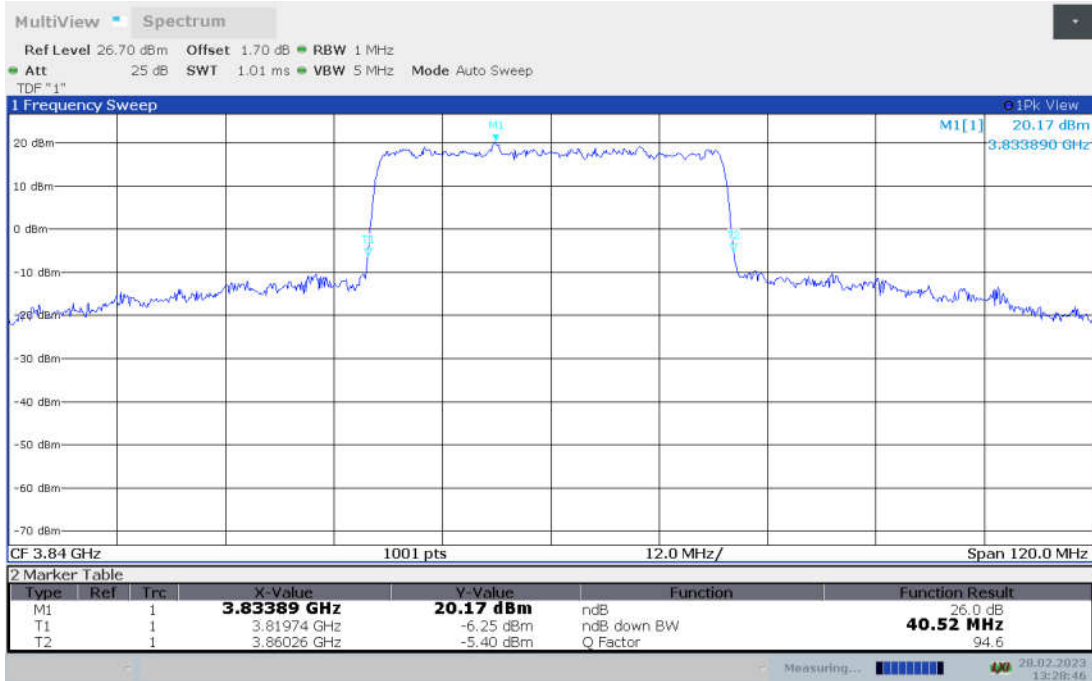

n77H,40MHz Bandwidth, CP-16QAM (-26dBc BW)