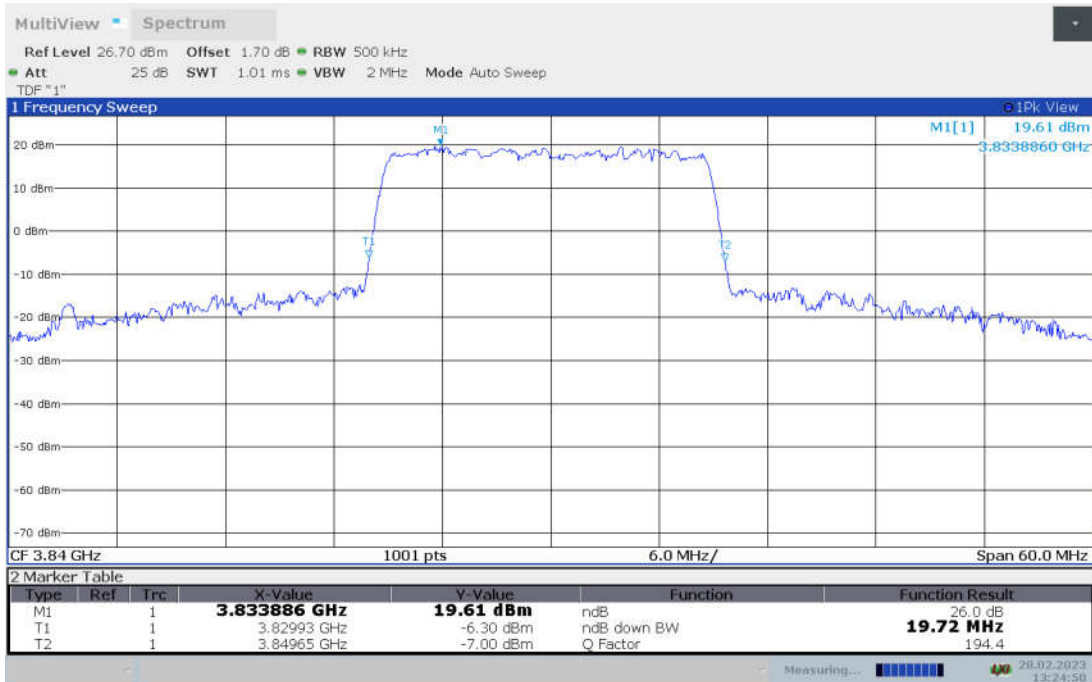

n77H,20MHz Bandwidth,DFT-s-pi/2 BPSK (-26dBc BW)

n77H,20MHz Bandwidth,DFT-s-QPSK (-26dBc BW)

**n77H,20MHz Bandwidth, DFT-s-16QAM (-26dBc BW)**

**n77H,20MHz Bandwidth, DFT-s-64QAM (-26dBc BW)**

**n77H,20MHz Bandwidth, DFT-s-256QAM (-26dBc BW)**