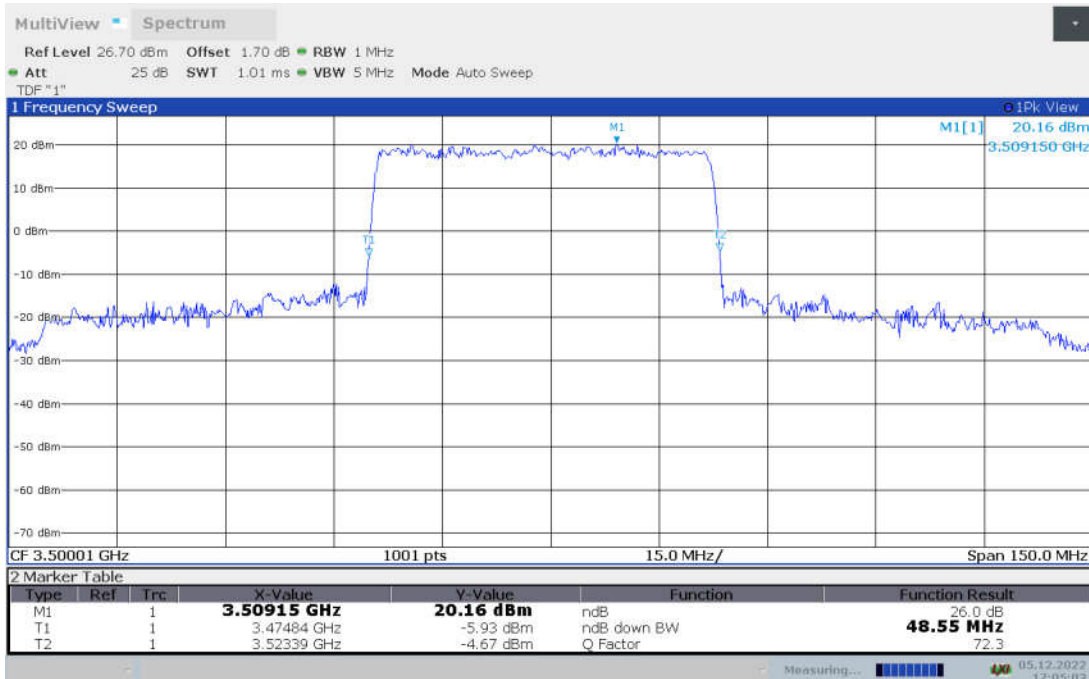

n77L,50MHz Bandwidth,DFT-s-QPSK (-26dBc BW)