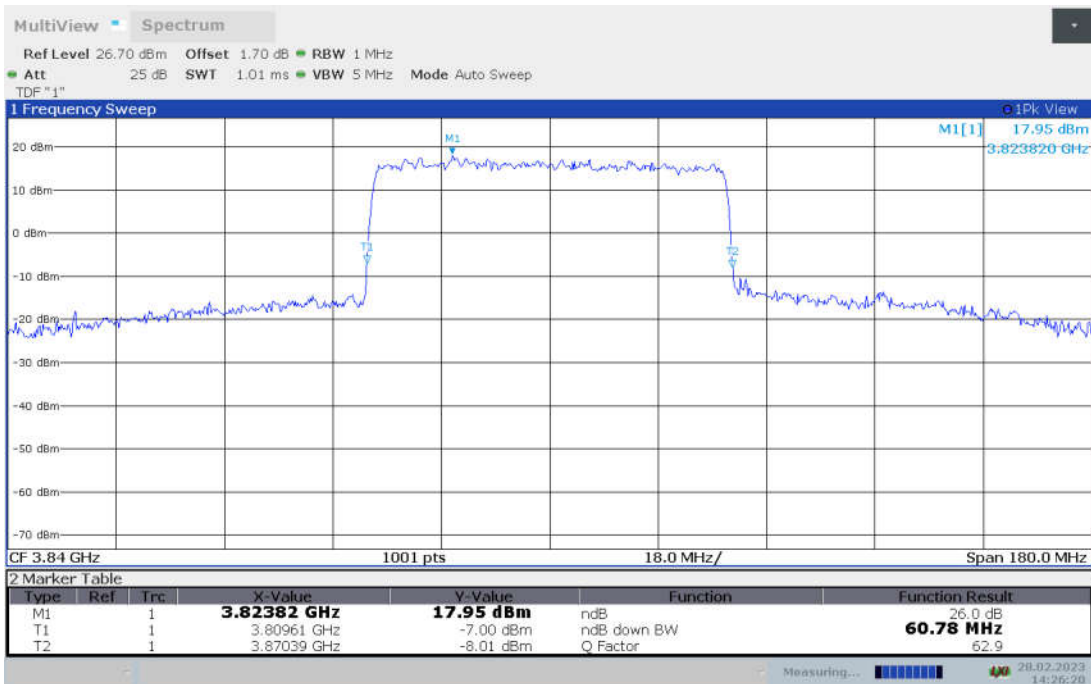

n77H,60MHz Bandwidth, CP-QPSK (-26dBc BW)