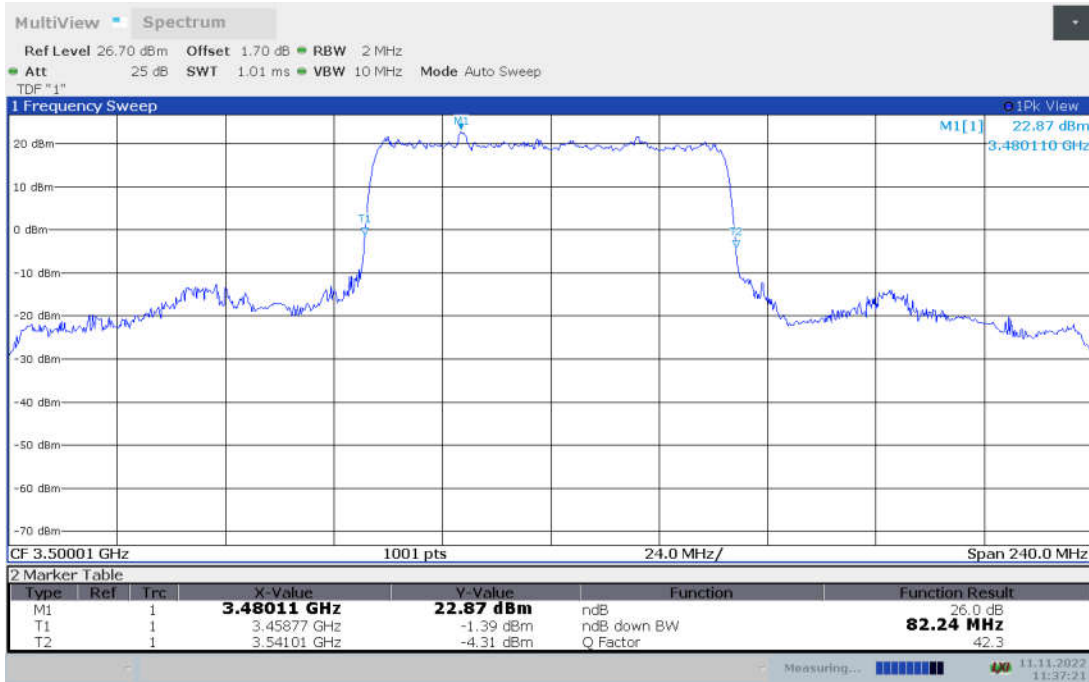

n77L,80MHz(-26dBc BW)

Frequency (MHz)	Emission Bandwidth (-26dBc BW) (MHz)								
	DFT-s-pi/2 BPSK	DFT-s-QPSK	DFT-s-16QAM	DFT-s-64QAM	DFT-s-256QAM	CP-QPSK	CP-16QAM	CP-64QAM	CP-256QAM
3500.01	82.24	82.48	82.48	82.48	82.48	82.96	82.96	82.96	82.72

n77L,80MHz Bandwidth,DFT-s-pi/2 BPSK (-26dBc BW)