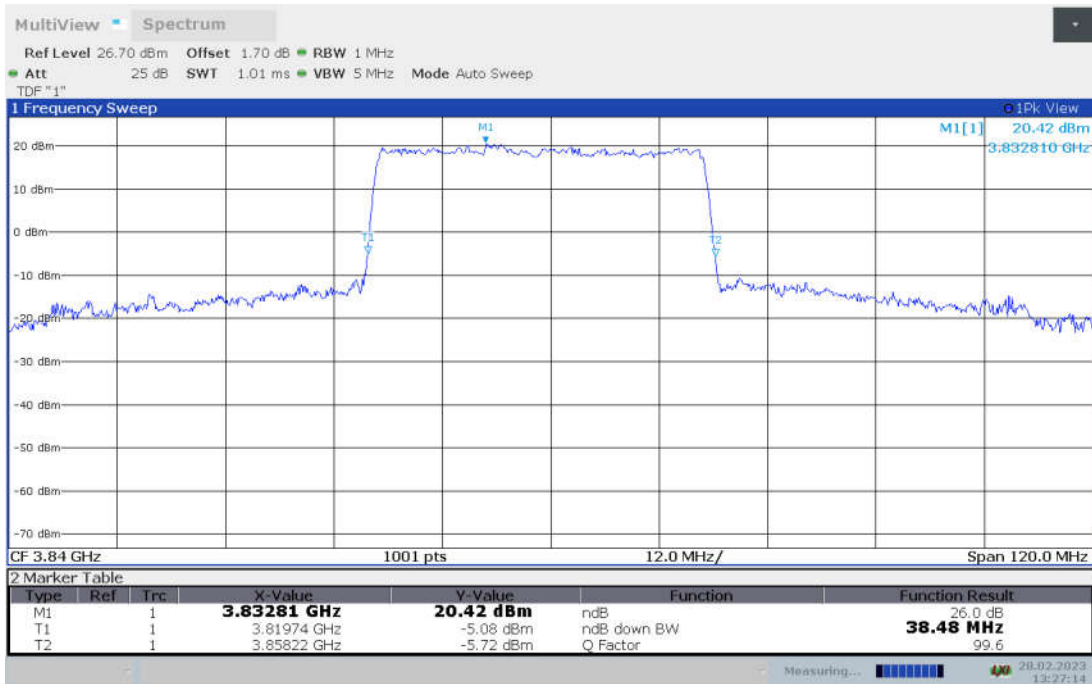

n77H,40MHz Bandwidth, DFT-s-16QAM (-26dBc BW)