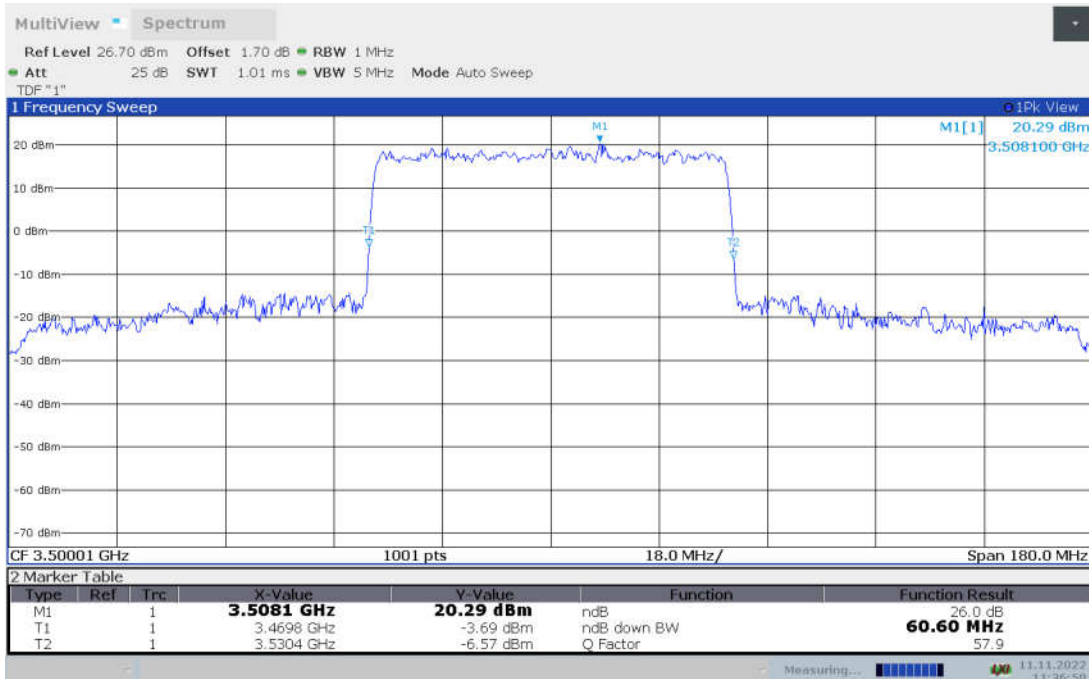

n77L,60MHz Bandwidth,DFT-s-QPSK (-26dBc BW)