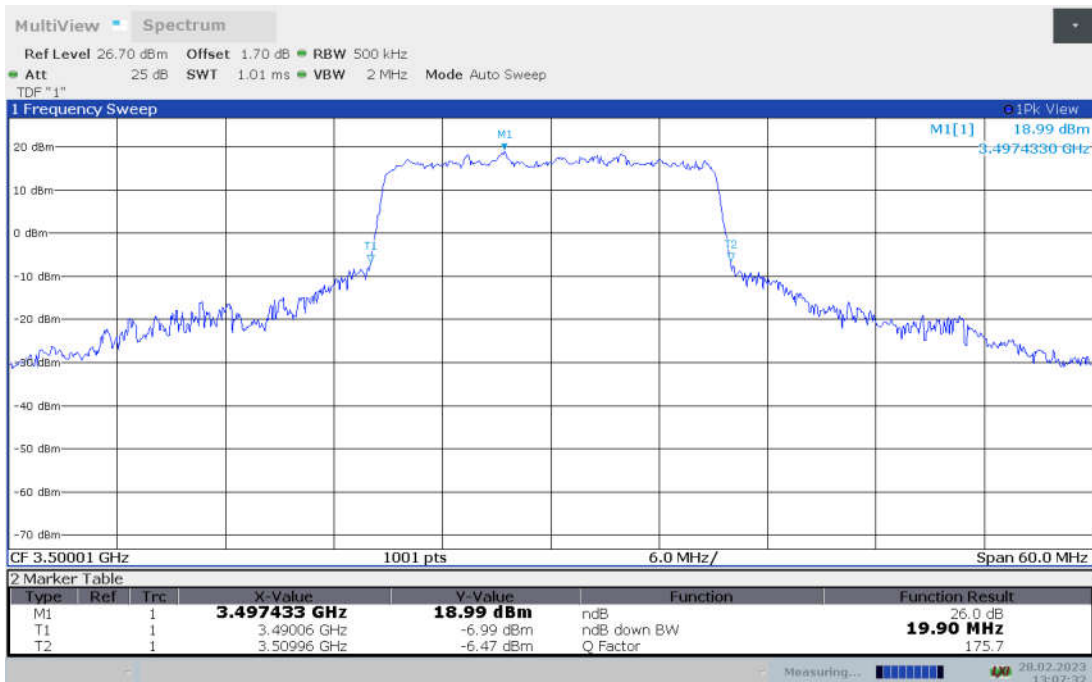

n77L,20MHz Bandwidth, CP-64QAM (-26dBc BW)