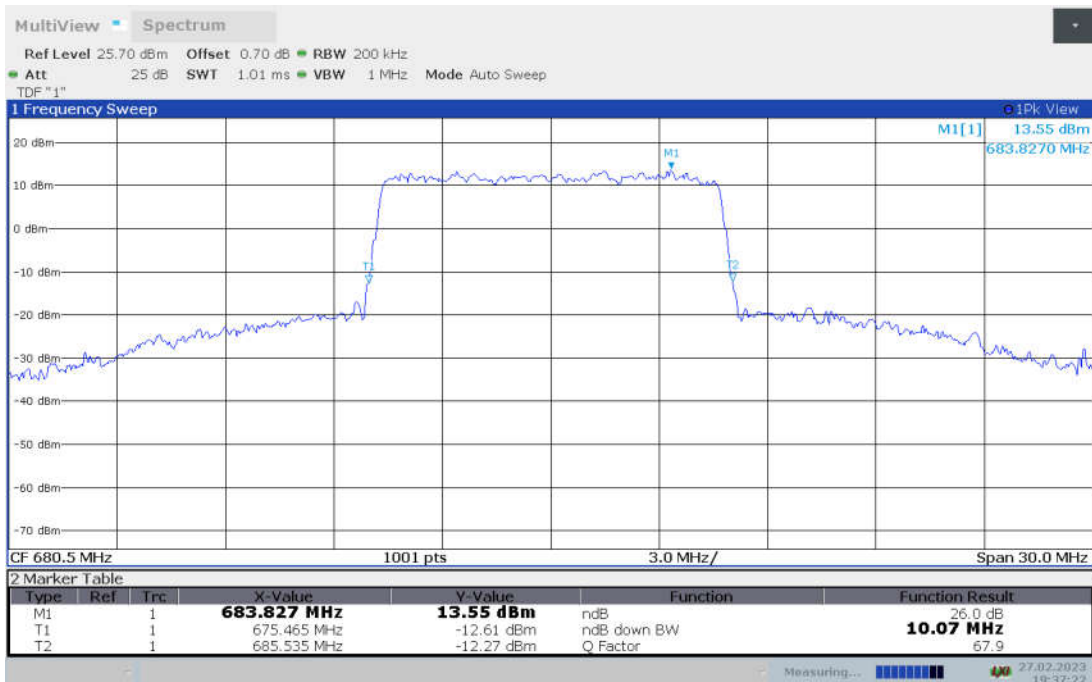

n71,10MHz Bandwidth, CP-QPSK (-26dBc BW)