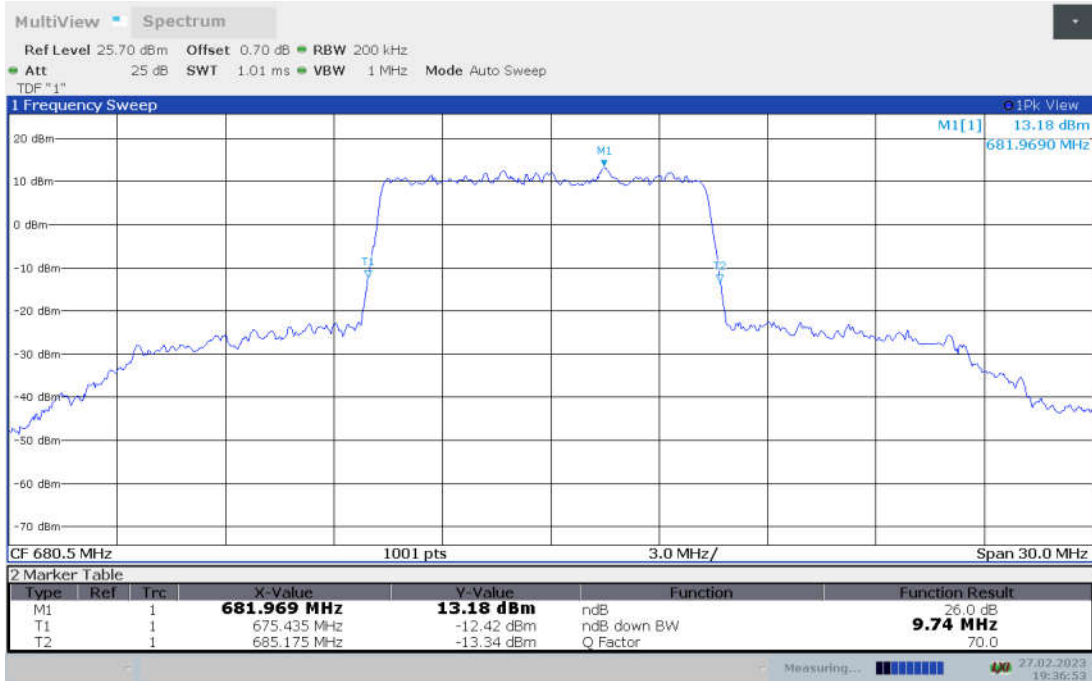

**n71,10MHz Bandwidth,DFT-s-pi/2 BPSK (-26dBc BW)**

**n71,10MHz Bandwidth,DFT-s-QPSK (-26dBc BW)**

n71,10MHz Bandwidth, DFT-s-16QAM (-26dBc BW)

n71,10MHz Bandwidth, DFT-s-64QAM (-26dBc BW)

n71,10MHz Bandwidth, DFT-s-256QAM (-26dBc BW)