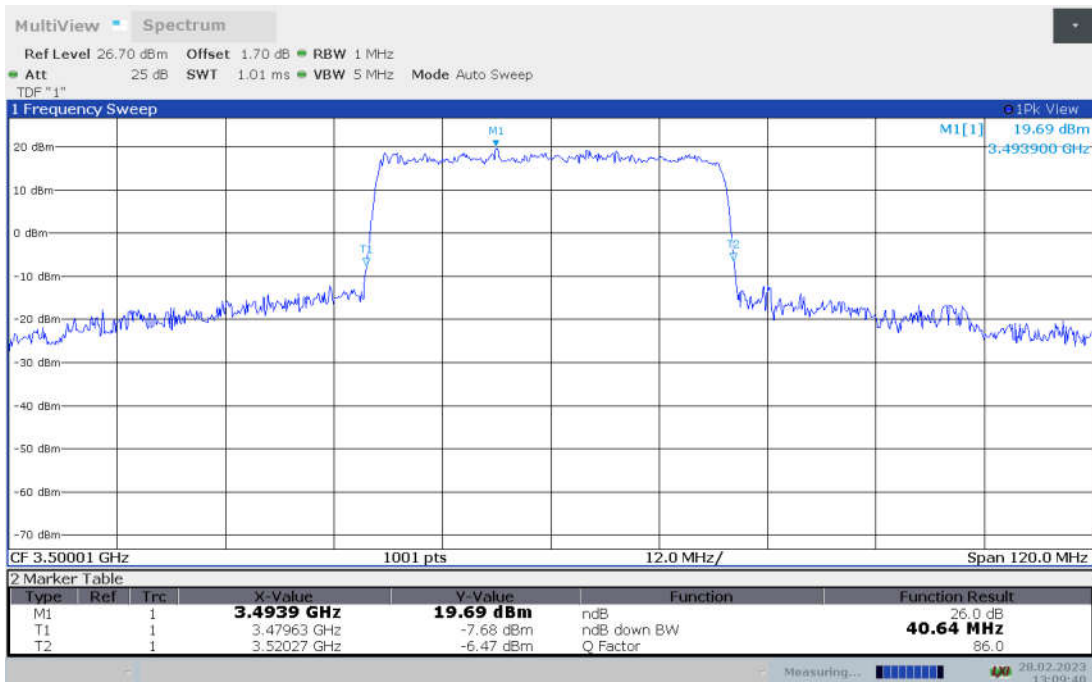

n77L,40MHz Bandwidth, CP-QPSK (-26dBc BW)