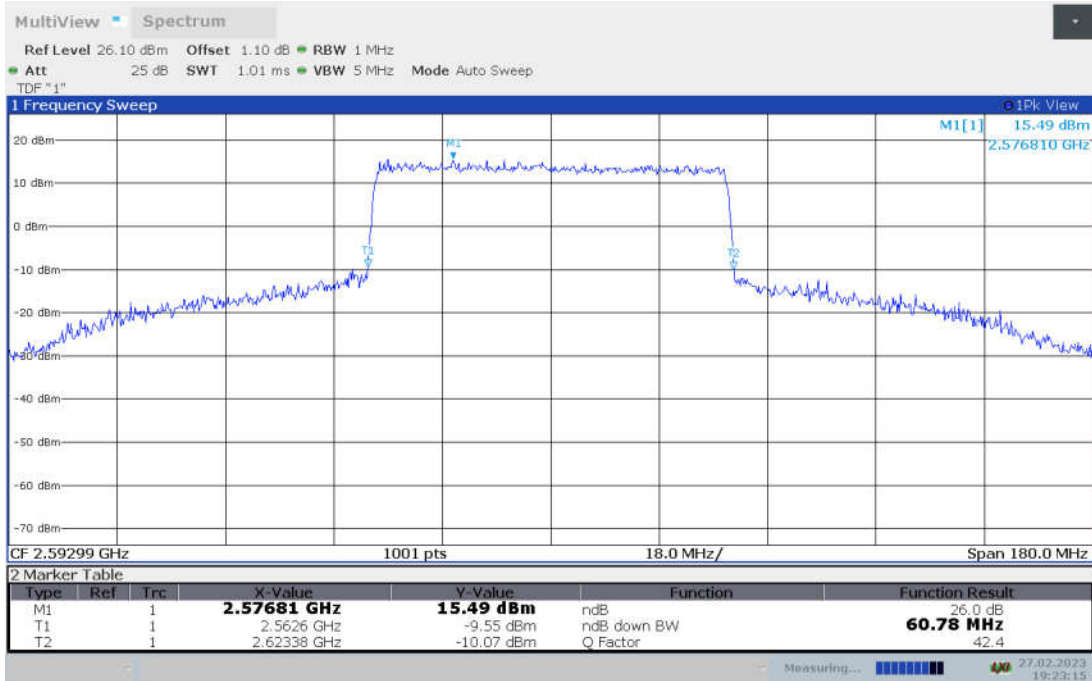

n41,60MHz Bandwidth, CP-16QAM (-26dBc BW)