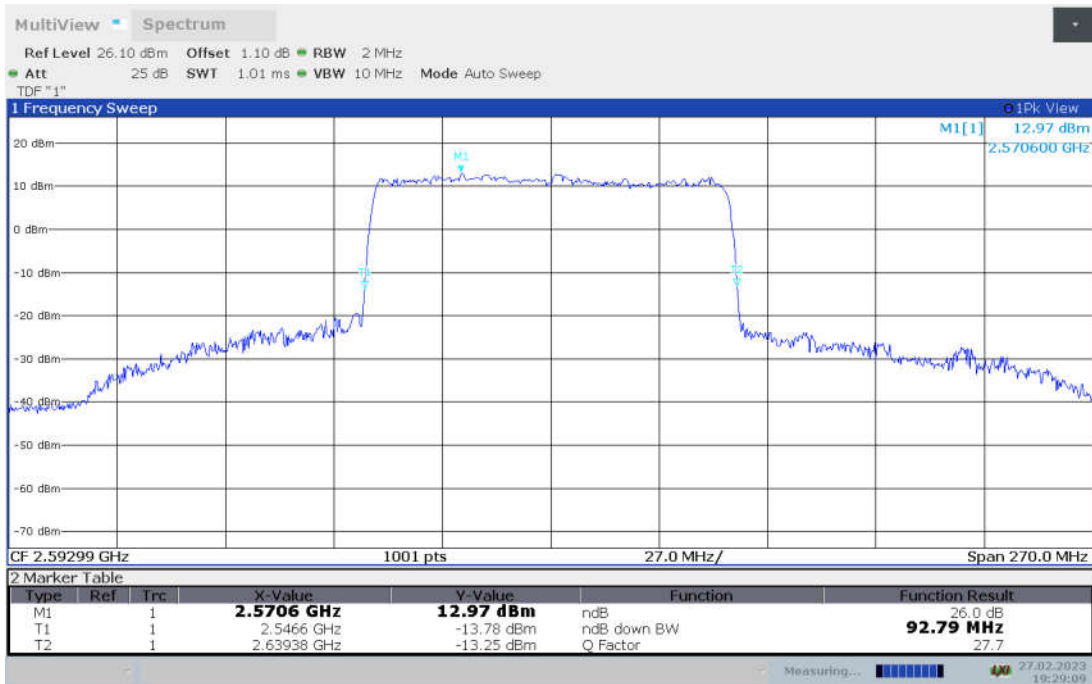

**n41,90MHz Bandwidth, CP-QPSK (-26dBc BW)**

**n41,90MHz Bandwidth, CP-16QAM (-26dBc BW)**

**n41,90MHz Bandwidth, CP-64QAM (-26dBc BW)**

n41,90MHz Bandwidth, CP-256QAM (-26dBc BW)

**n41,100MHz(-26dBc BW)**