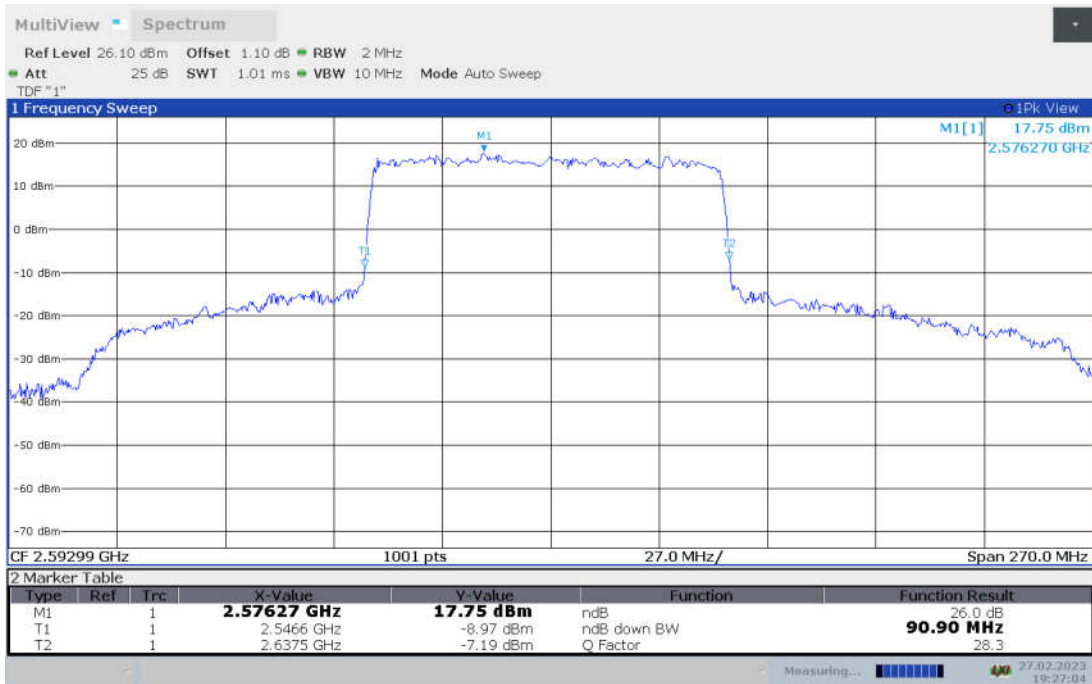

n41,90MHz Bandwidth, DFT-s-16QAM (-26dBc BW)