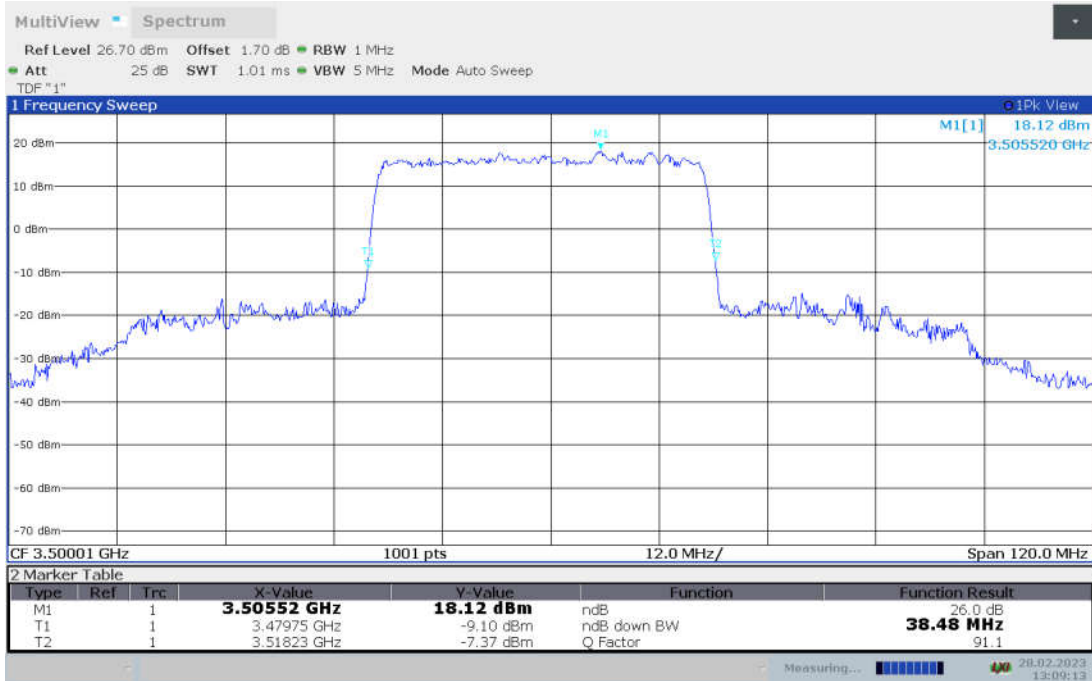

**n77L,40MHz Bandwidth,DFT-s-pi/2 BPSK (-26dBc BW)**

**n77L,40MHz Bandwidth,DFT-s-QPSK (-26dBc BW)**

n77L,40MHz Bandwidth, DFT-s-16QAM (-26dBc BW)

n77L,40MHz Bandwidth, DFT-s-64QAM (-26dBc BW)

n77L,40MHz Bandwidth, DFT-s-256QAM (-26dBc BW)