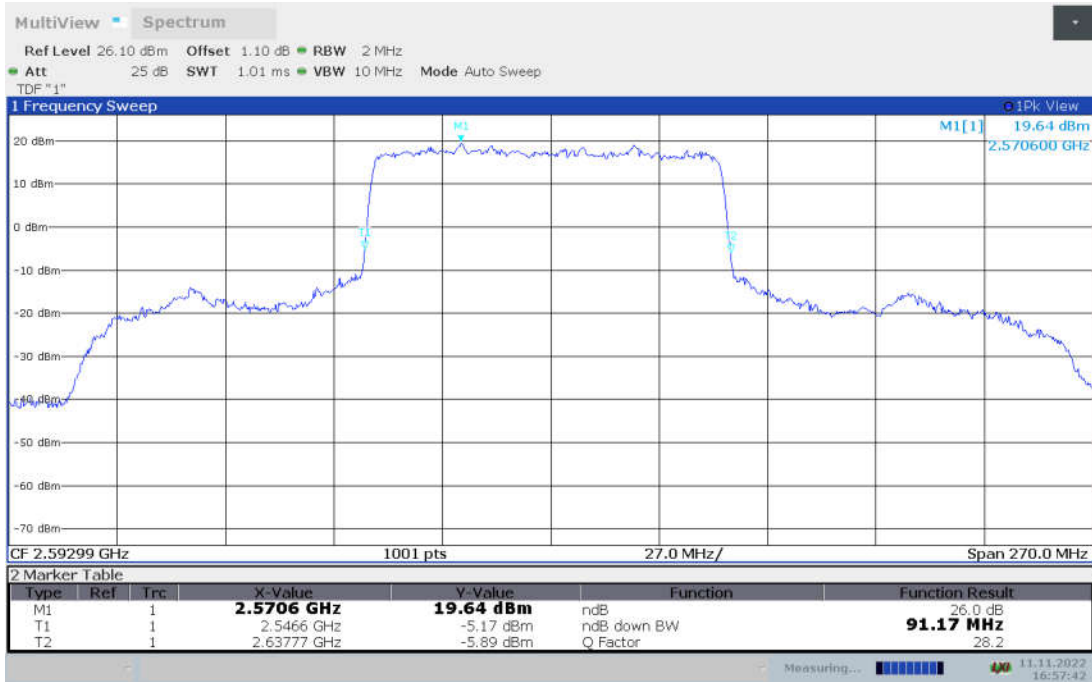

n41,80MHz Bandwidth, CP-QPSK (-26dBc BW)

n41,80MHz Bandwidth, CP-16QAM (-26dBc BW)

n41,80MHz Bandwidth, CP-64QAM (-26dBc BW)

n41,80MHz Bandwidth, CP-256QAM (-26dBc BW)

**n41,90MHz(-26dBc BW)**

Frequency (MHz)	Emission Bandwidth (-26dBc BW) (MHz)								
	DFT-s-pi/2 BPSK	DFT-s-QPSK	DFT-s-16QAM	DFT-s-64QAM	DFT-s-256QAM	CP-QPSK	CP-16QAM	CP-64QAM	CP-256QAM
2592.99	91.17	91.17	90.90	90.90	90.63	92.79	93.33	93.06	92.79

**n41,90MHz Bandwidth,DFT-s-pi/2 BPSK (-26dBc BW)**

**n41,90MHz Bandwidth,DFT-s-QPSK (-26dBc BW)**

n41,90MHz Bandwidth, DFT-s-16QAM (-26dBc BW)

n41,90MHz Bandwidth, DFT-s-64QAM (-26dBc BW)

**n41,90MHz Bandwidth, DFT-s-256QAM (-26dBc BW)**