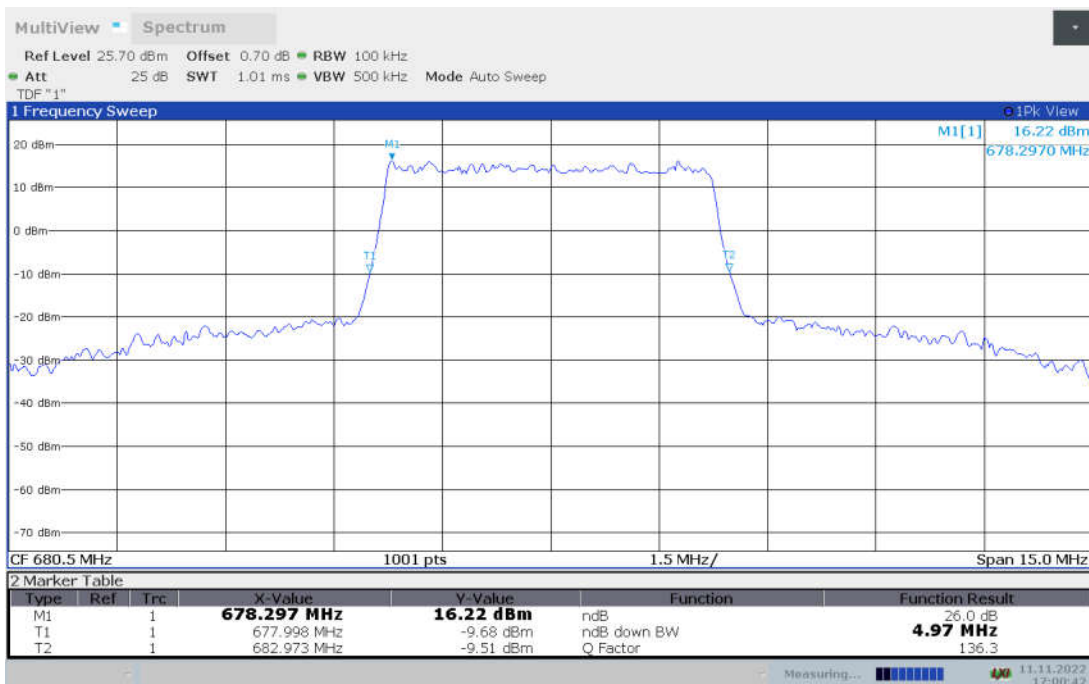

n71,5MHz Bandwidth,DFT-s-QPSK (-26dBc BW)