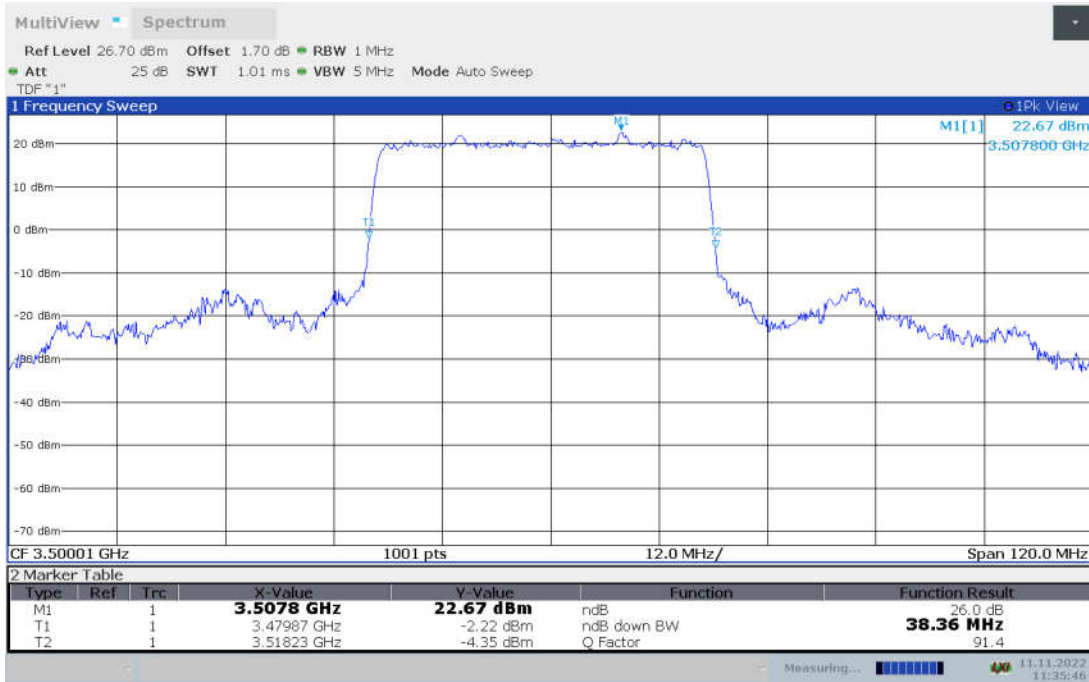

n77L,40MHz(-26dBc BW)

Frequency (MHz)	Emission Bandwidth (-26dBc BW) (MHz)								
	DFT-s-pi/2 BPSK	DFT-s-QPSK	DFT-s-16QAM	DFT-s-64QAM	DFT-s-256QAM	CP-QPSK	CP-16QAM	CP-64QAM	CP-256QAM
3500.01	38.36	38.48	38.48	38.36	38.48	40.64	40.52	40.40	40.52

n77L,40MHz Bandwidth,DFT-s-pi/2 BPSK (-26dBc BW)