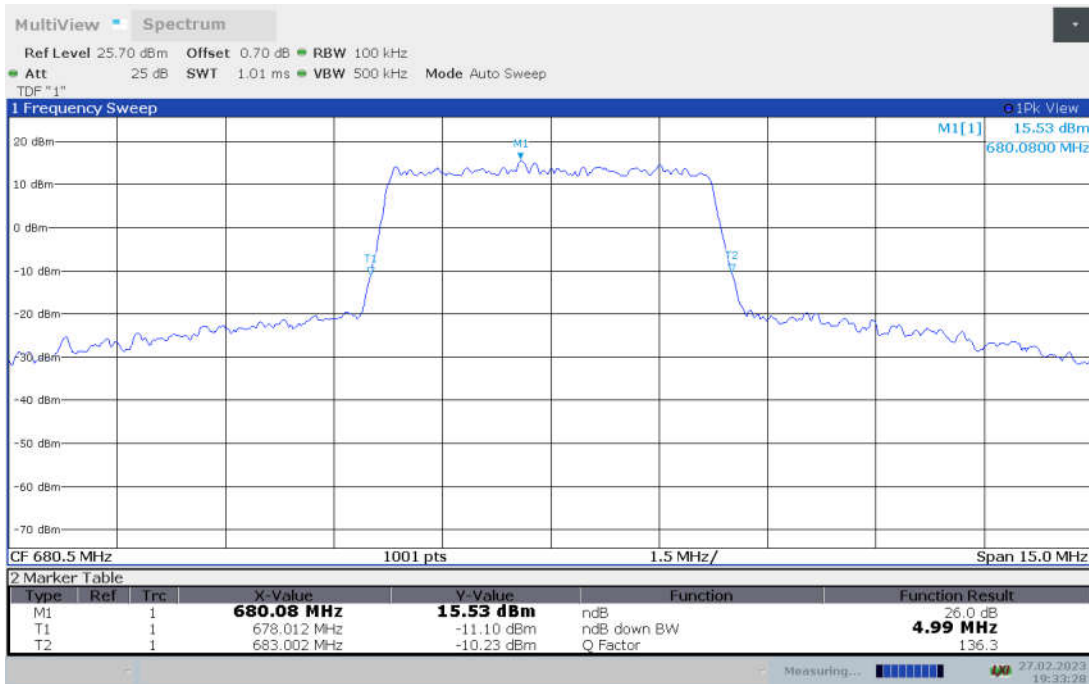

n71,5MHz Bandwidth, DFT-s-16QAM (-26dBc BW)