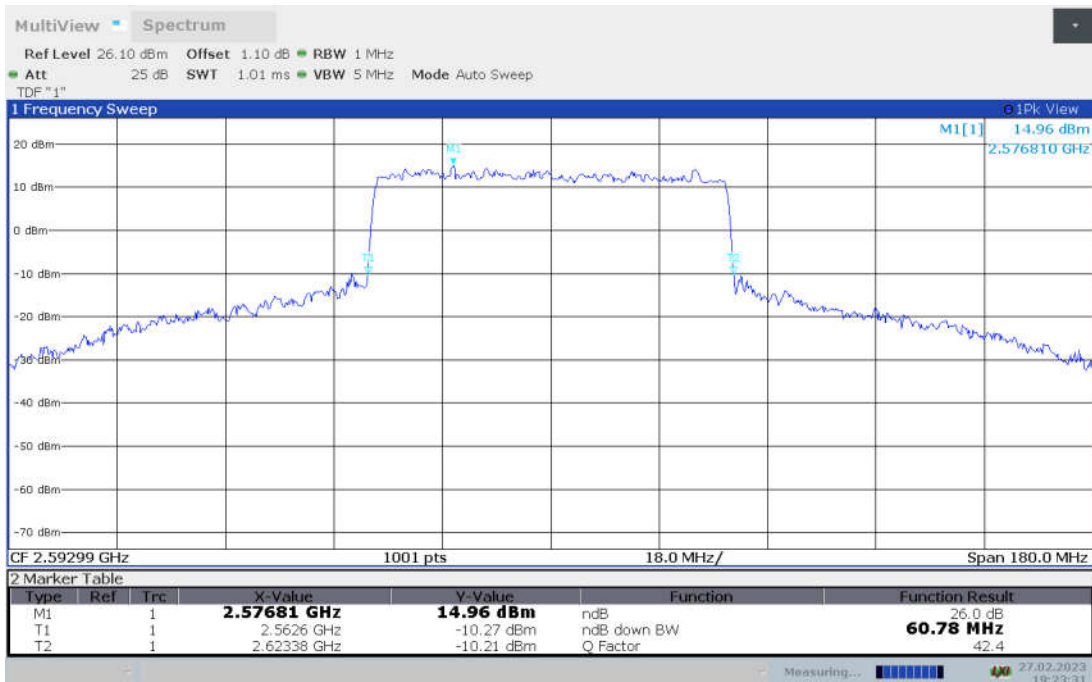

n41,60MHz Bandwidth, CP-QPSK (-26dBc BW)

n41,60MHz Bandwidth, CP-16QAM (-26dBc BW)

n41,60MHz Bandwidth, CP-64QAM (-26dBc BW)

n41,60MHz Bandwidth, CP-256QAM (-26dBc BW)

**n41,80MHz(-26dBc BW)**

Frequency (MHz)	Emission Bandwidth (-26dBc BW) (MHz)								
	DFT-s-pi/2 BPSK	DFT-s-QPSK	DFT-s-16QAM	DFT-s-64QAM	DFT-s-256QAM	CP-QPSK	CP-16QAM	CP-64QAM	CP-256QAM
2592.99	82.24	82.72	82.48	82.48	82.24	82.96	82.96	82.96	82.48