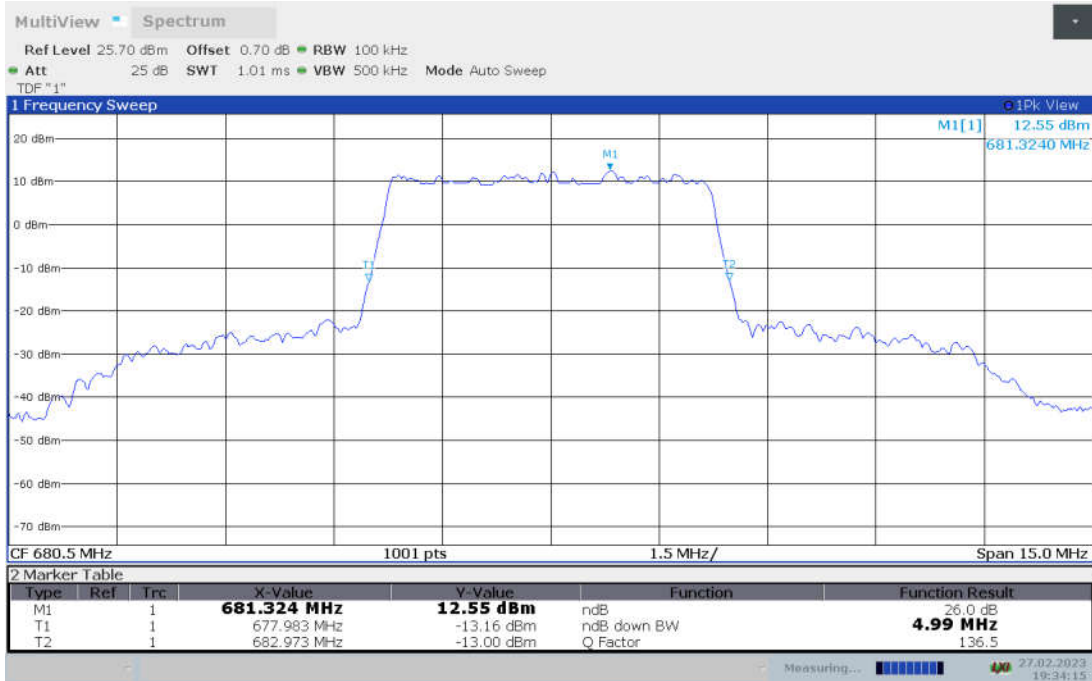

n71,5MHz Bandwidth,DFT-s-pi/2 BPSK (-26dBc BW)

n71,5MHz Bandwidth,DFT-s-QPSK (-26dBc BW)

**n71,5MHz Bandwidth, DFT-s-16QAM (-26dBc BW)**

**n71,5MHz Bandwidth, DFT-s-64QAM (-26dBc BW)**

**n71,5MHz Bandwidth, DFT-s-256QAM (-26dBc BW)**