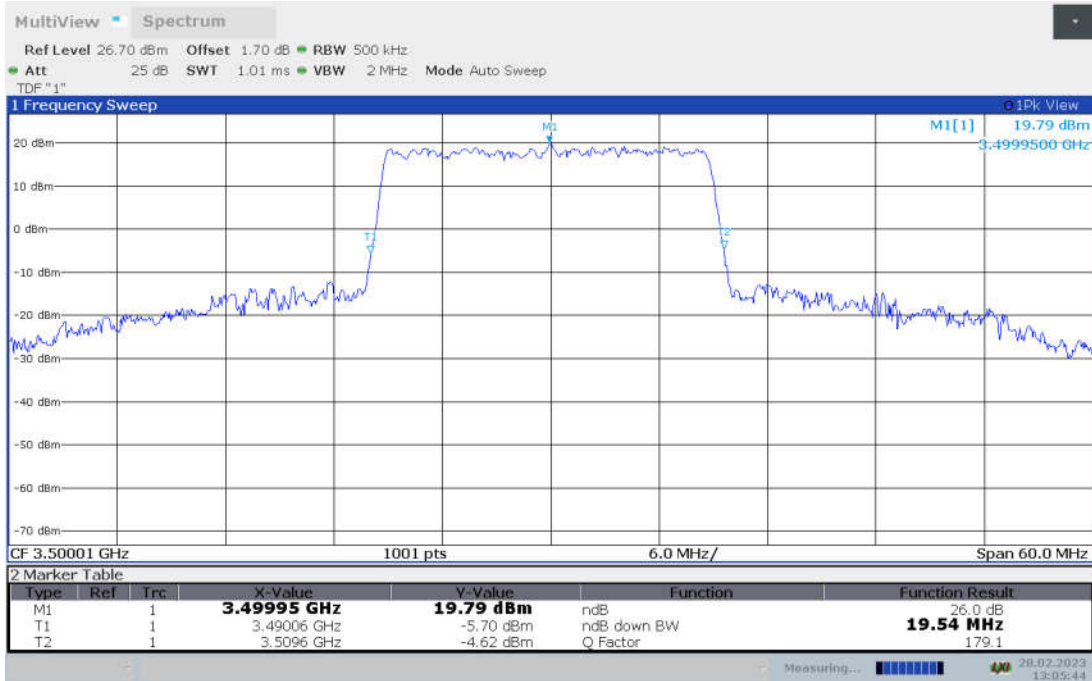

n77L,20MHz Bandwidth,DFT-s-pi/2 BPSK (-26dBc BW)

n77L,20MHz Bandwidth,DFT-s-QPSK (-26dBc BW)

n77L,20MHz Bandwidth, DFT-s-16QAM (-26dBc BW)

n77L,20MHz Bandwidth, DFT-s-64QAM (-26dBc BW)

**n77L,20MHz Bandwidth, DFT-s-256QAM (-26dBc BW)**