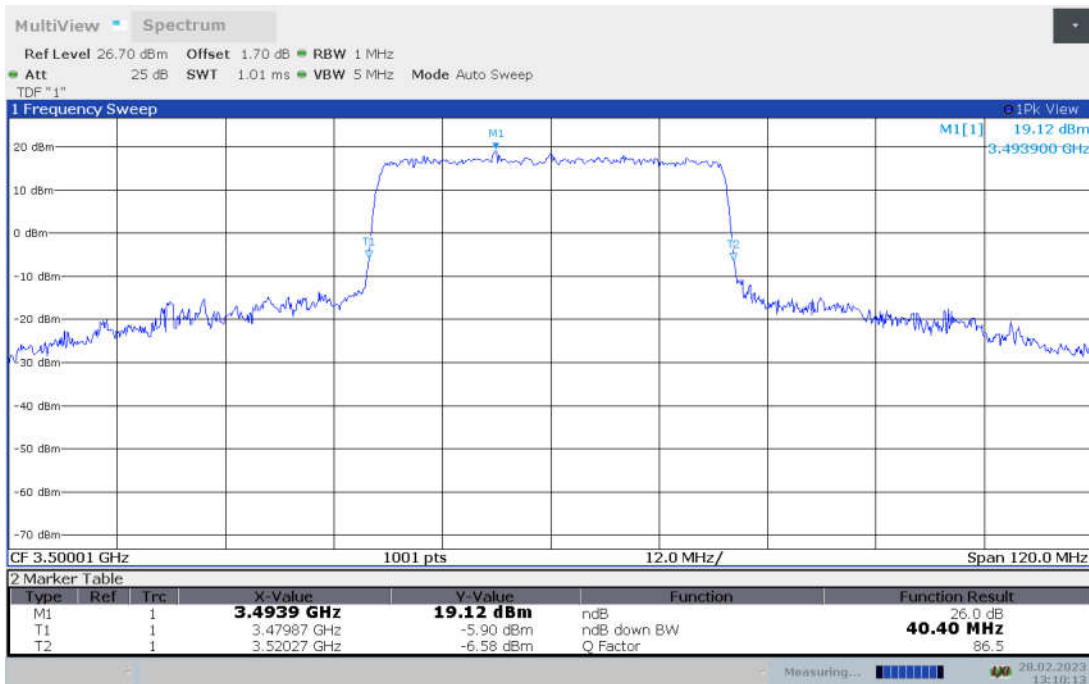

n77L,40MHz Bandwidth, CP-QPSK (-26dBc BW)

n77L,40MHz Bandwidth, CP-16QAM (-26dBc BW)

n77L,40MHz Bandwidth, CP-64QAM (-26dBc BW)

n77L,40MHz Bandwidth, CP-256QAM (-26dBc BW)