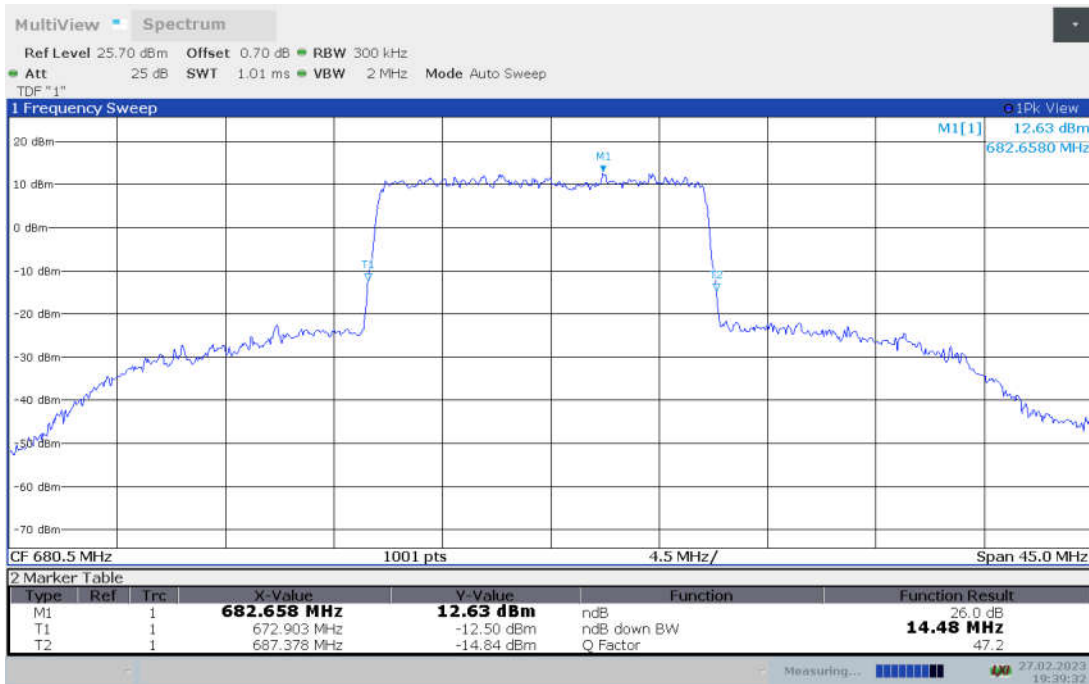

**n71,15MHz Bandwidth,DFT-s-pi/2 BPSK (-26dBc BW)**

**n71,15MHz Bandwidth,DFT-s-QPSK (-26dBc BW)**

**n71,15MHz Bandwidth, DFT-s-16QAM (-26dBc BW)**

**n71,15MHz Bandwidth, DFT-s-64QAM (-26dBc BW)**

n71,15MHz Bandwidth, DFT-s-256QAM (-26dBc BW)