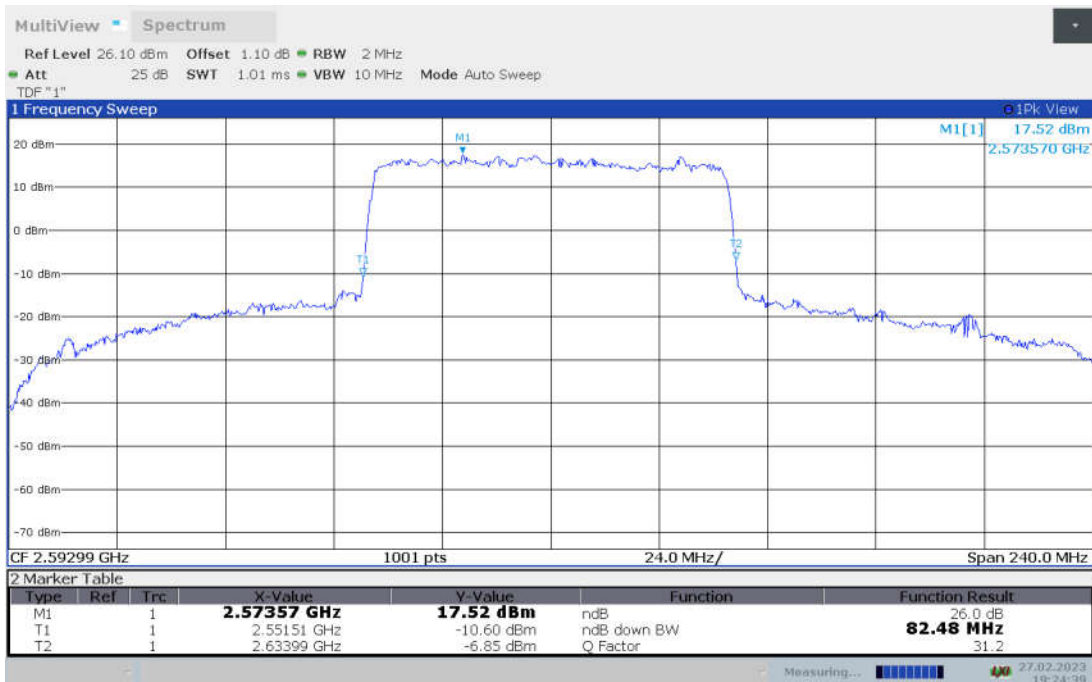

**n41,80MHz Bandwidth,DFT-s-pi/2 BPSK (-26dBc BW)**

**n41,80MHz Bandwidth,DFT-s-QPSK (-26dBc BW)**

**n41,80MHz Bandwidth, DFT-s-16QAM (-26dBc BW)**

**n41,80MHz Bandwidth, DFT-s-64QAM (-26dBc BW)**

n41,80MHz Bandwidth, DFT-s-256QAM (-26dBc BW)