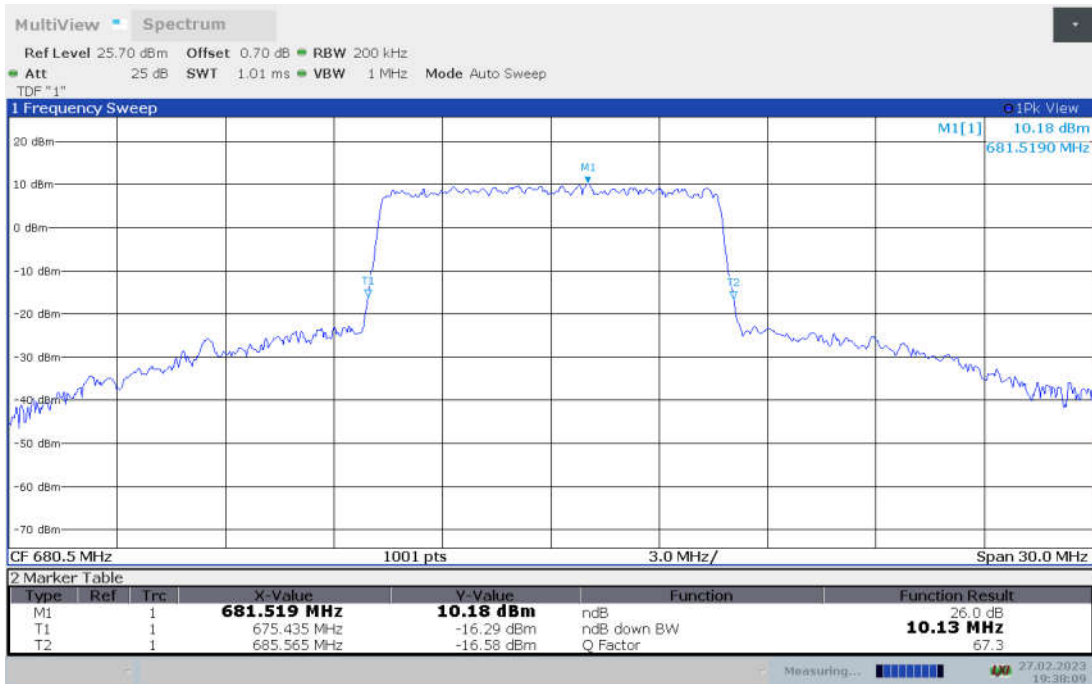

n71,10MHz Bandwidth, CP-QPSK (-26dBc BW)

n71,10MHz Bandwidth, CP-16QAM (-26dBc BW)

n71,10MHz Bandwidth, CP-64QAM (-26dBc BW)

n71,10MHz Bandwidth, CP-256QAM (-26dBc BW)

**n71,15MHz(-26dBc BW)**

Frequency (MHz)	Emission Bandwidth (-26dBc BW) (MHz)								
	DFT-s-pi/2 BPSK	DFT-s-QPSK	DFT-s-16QAM	DFT-s-64QAM	DFT-s-256QAM	CP-QPSK	CP-16QAM	CP-64QAM	CP-256QAM
680.5	14.34	14.43	14.39	14.39	14.48	15.11	15.06	14.97	15.15