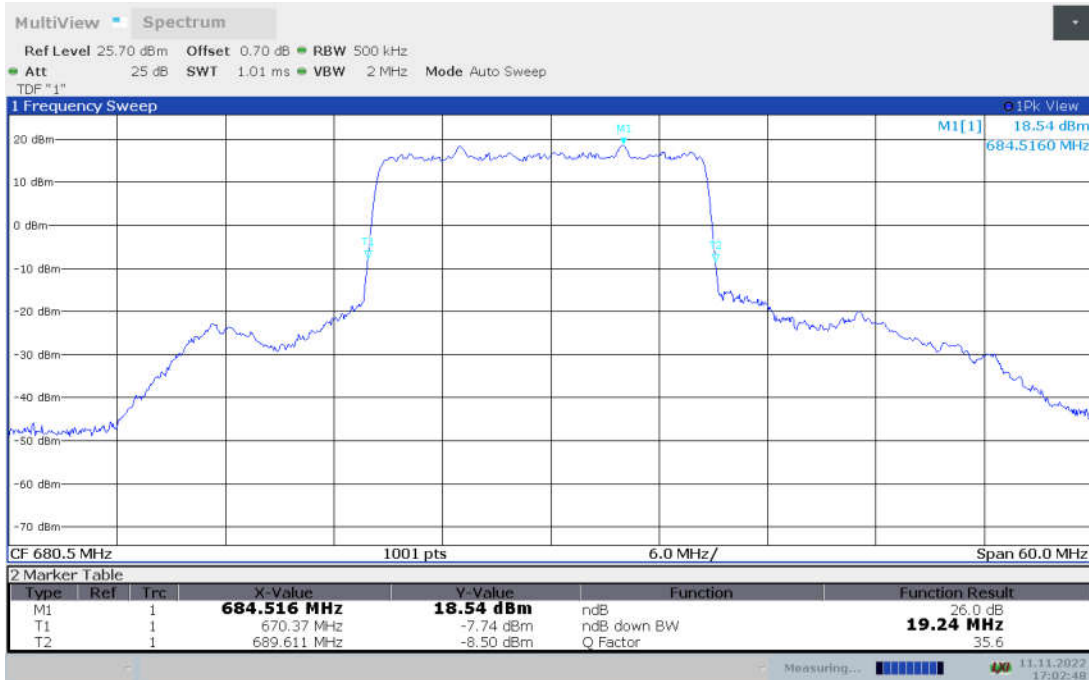

n71,20MHz(-26dBc BW)

Frequency (MHz)	Emission Bandwidth (-26dBc BW) (MHz)								
	DFT-s-pi/2 BPSK	DFT-s-QPSK	DFT-s-16QAM	DFT-s-64QAM	DFT-s-256QAM	CP-QPSK	CP-16QAM	CP-64QAM	CP-256QAM
680.5	19.24	19.30	19.30	19.24	19.24	20.32	20.62	20.32	20.26

n71,20MHz Bandwidth,DFT-s-pi/2 BPSK (-26dBc BW)