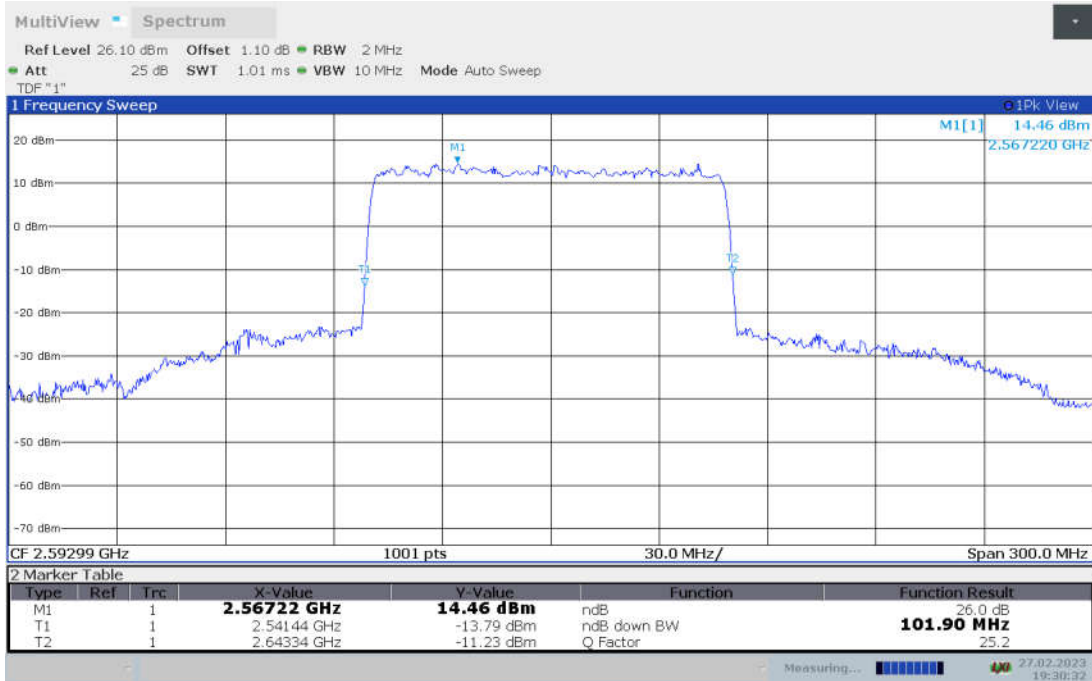

**n41,100MHz Bandwidth,DFT-s-pi/2 BPSK (-26dBc BW)**

**n41,100MHz Bandwidth,DFT-s-QPSK (-26dBc BW)**

**n41,100MHz Bandwidth, DFT-s-16QAM (-26dBc BW)**

**n41,100MHz Bandwidth, DFT-s-64QAM (-26dBc BW)**

**n41,100MHz Bandwidth, DFT-s-256QAM (-26dBc BW)**