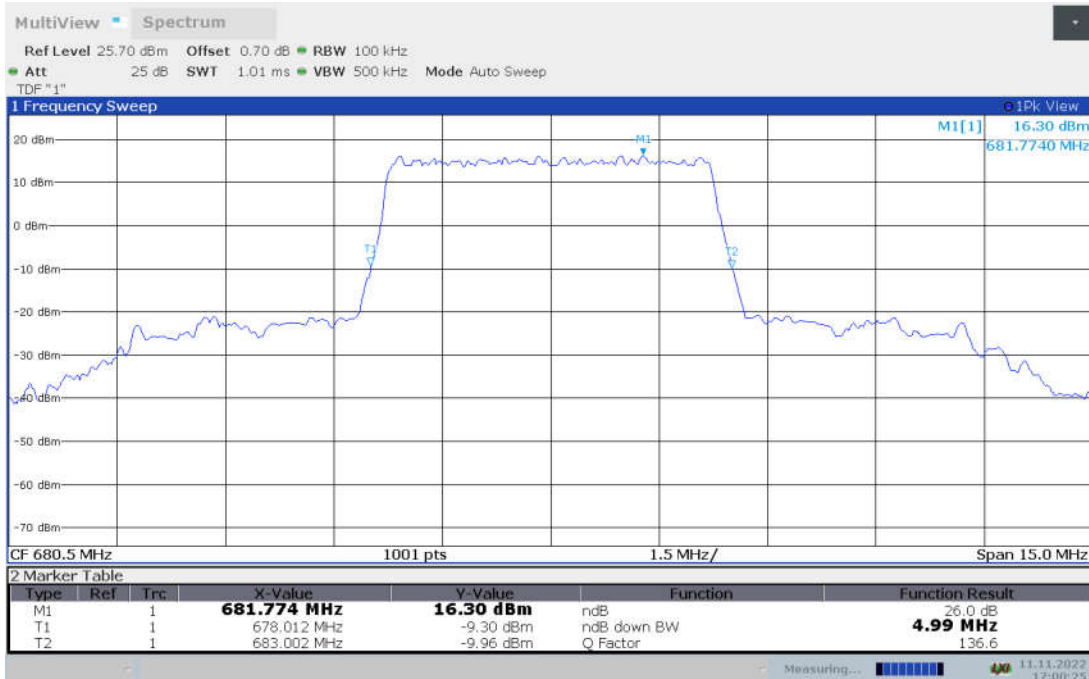

n71

n71,5MHz(-26dBc BW)

Frequency (MHz)	Emission Bandwidth (-26dBc BW) (MHz)								
	DFT-s-pi/2 BPSK	DFT-s-QPSK	DFT-s-16QAM	DFT-s-64QAM	DFT-s-256QAM	CP-QPSK	CP-16QAM	CP-64QAM	CP-256QAM
680.5	4.99	4.97	4.99	5.05	4.99	5.04	4.99	5.04	5.02

n71,5MHz Bandwidth,DFT-s-pi/2 BPSK (-26dBc BW)