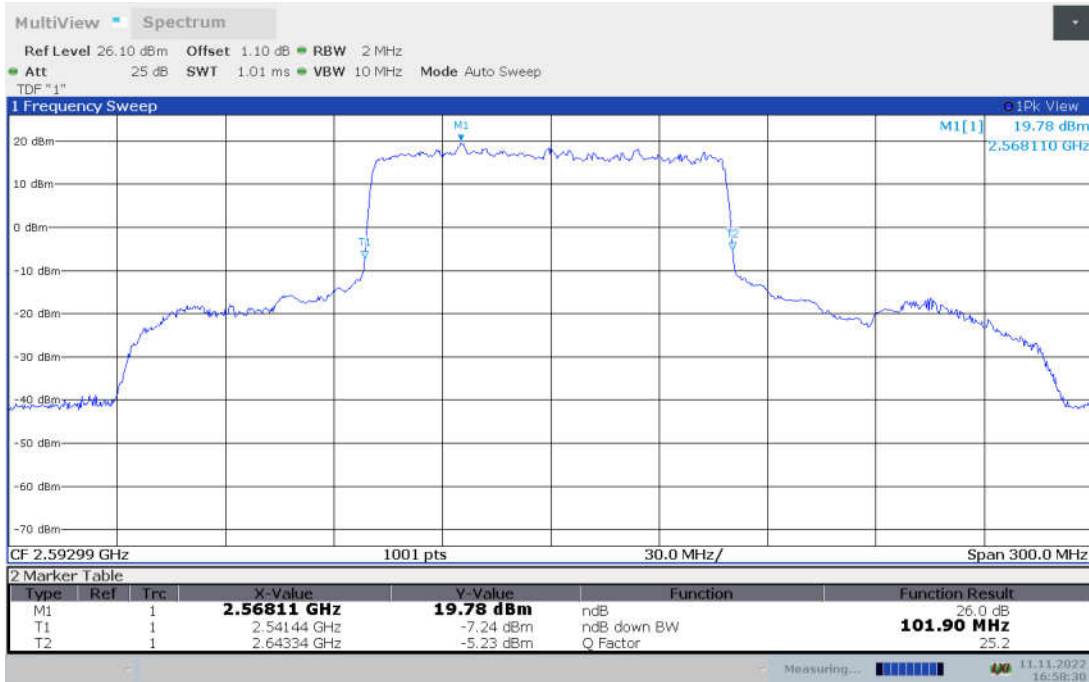

n41,100MHz(-26dBc BW)

Frequency (MHz)	Emission Bandwidth (-26dBc BW) (MHz)								
	DFT-s-pi/2 BPSK	DFT-s-QPSK	DFT-s-16QAM	DFT-s-64QAM	DFT-s-256QAM	CP-QPSK	CP-16QAM	CP-64QAM	CP-256QAM
2592.99	101.90	102.20	101.90	101.60	101.90	103.40	103.40	103.40	102.80

n41,100MHz Bandwidth,DFT-s-pi/2 BPSK (-26dBc BW)