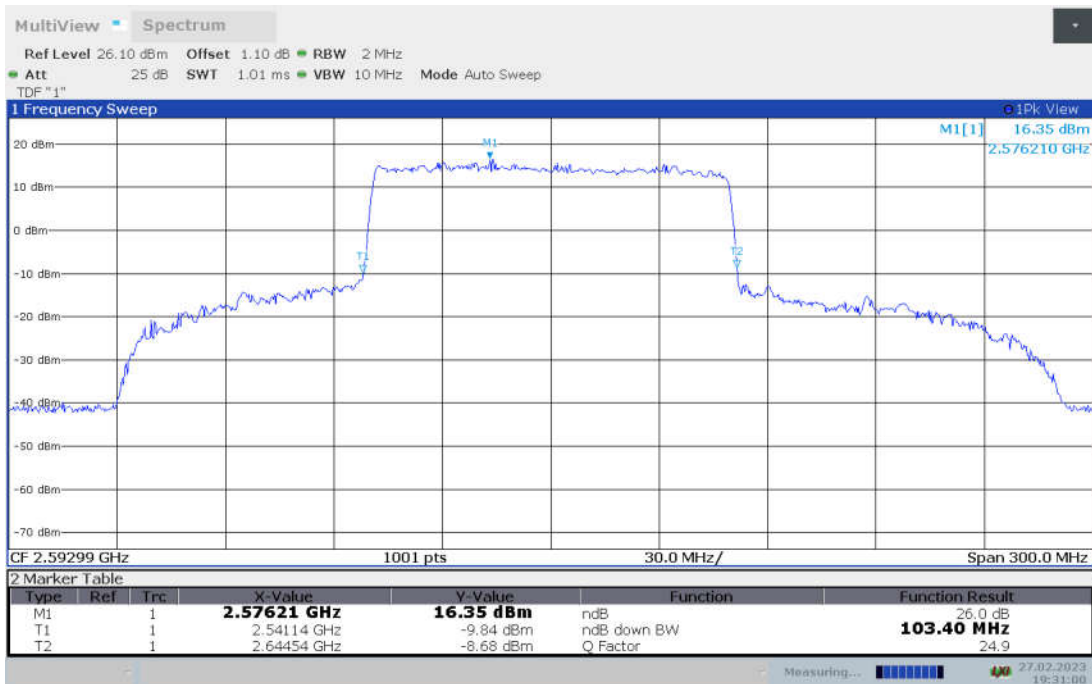

n41,100MHz Bandwidth, CP-QPSK (-26dBc BW)