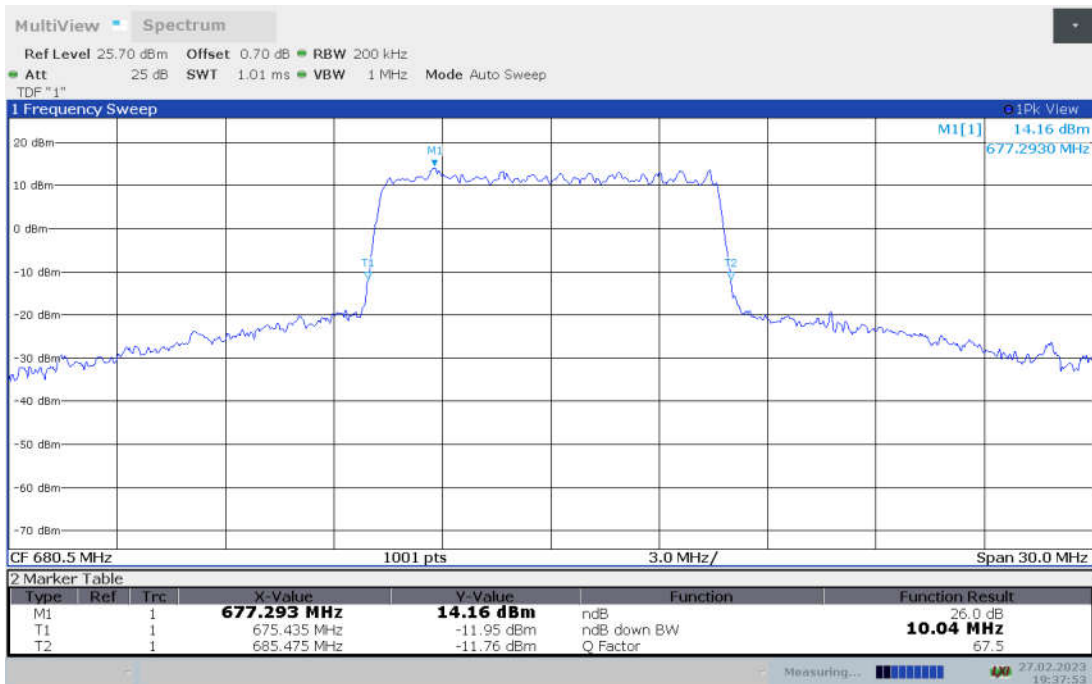

n71,10MHz Bandwidth, CP-64QAM (-26dBc BW)