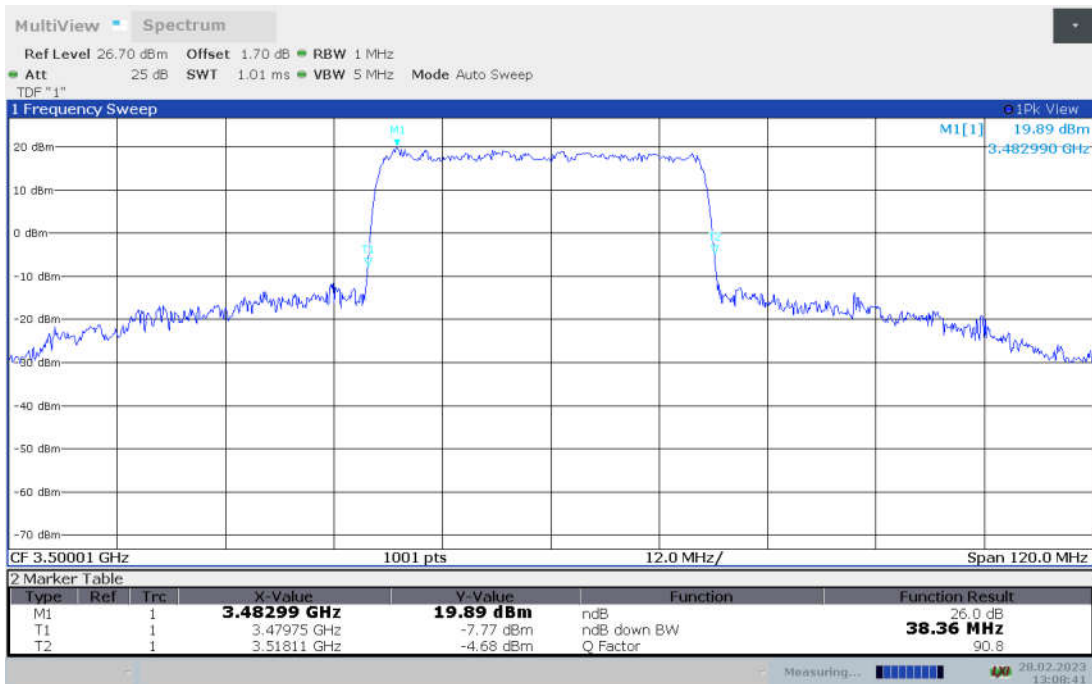

**n77L,40MHz Bandwidth,DFT-s-pi/2 BPSK (-26dBc BW)**

**n77L,40MHz Bandwidth,DFT-s-QPSK (-26dBc BW)**

n77L,40MHz Bandwidth, DFT-s-16QAM (-26dBc BW)

n77L,40MHz Bandwidth, DFT-s-64QAM (-26dBc BW)

n77L,40MHz Bandwidth, DFT-s-256QAM (-26dBc BW)