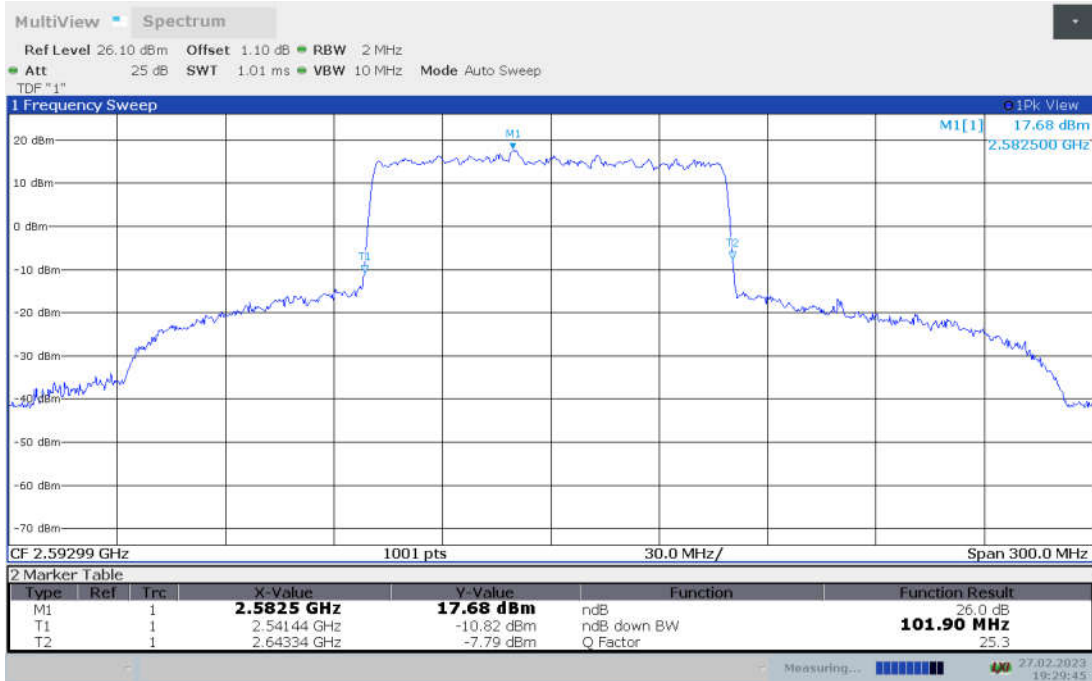

n41,100MHz Bandwidth, DFT-s-16QAM (-26dBc BW)