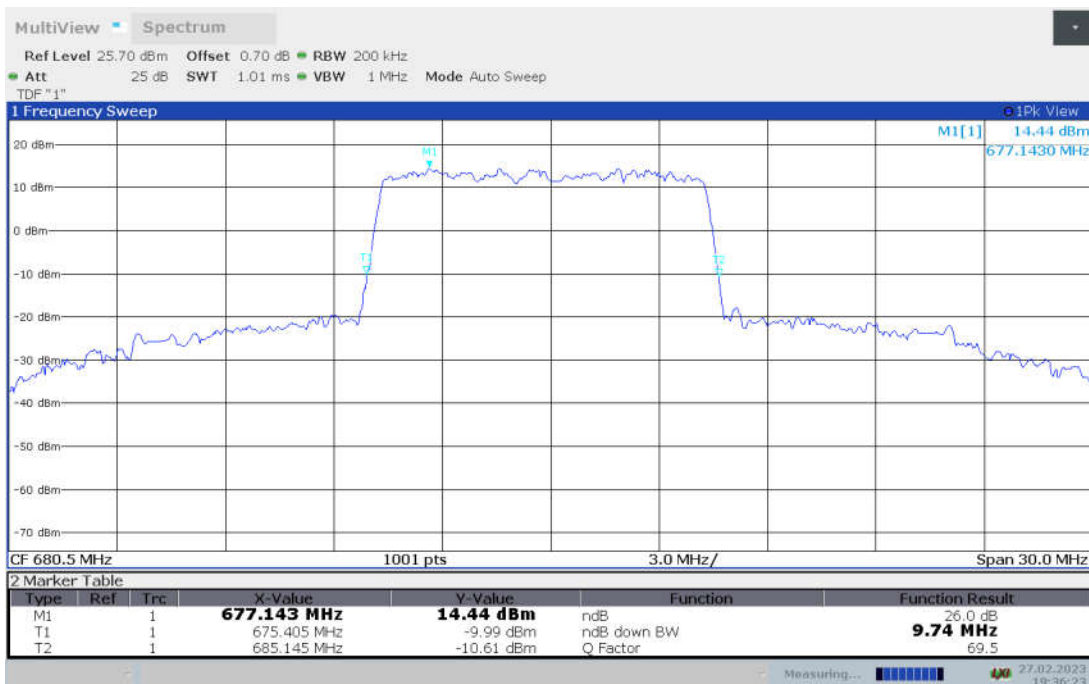

**n71,10MHz Bandwidth,DFT-s-pi/2 BPSK (-26dBc BW)**

**n71,10MHz Bandwidth,DFT-s-QPSK (-26dBc BW)**

n71,10MHz Bandwidth, DFT-s-16QAM (-26dBc BW)

n71,10MHz Bandwidth, DFT-s-64QAM (-26dBc BW)

n71,10MHz Bandwidth, DFT-s-256QAM (-26dBc BW)