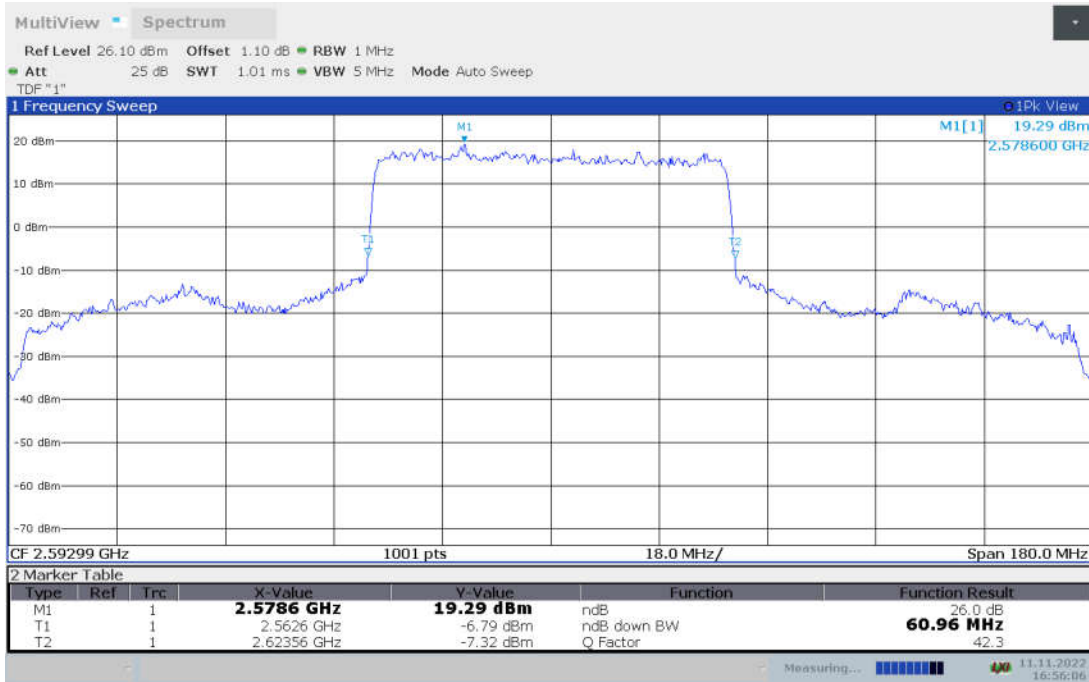

n41,60MHz(-26dBc BW)

Frequency (MHz)	Emission Bandwidth (-26dBc BW) (MHz)								
	DFT-s-pi/2 BPSK	DFT-s-QPSK	DFT-s-16QAM	DFT-s-64QAM	DFT-s-256QAM	CP-QPSK	CP-16QAM	CP-64QAM	CP-256QAM
2592.99	60.78	60.96	60.78	60.78	60.96	60.96	60.78	60.78	60.78

n41,60MHz Bandwidth,DFT-s-pi/2 BPSK (-26dBc BW)