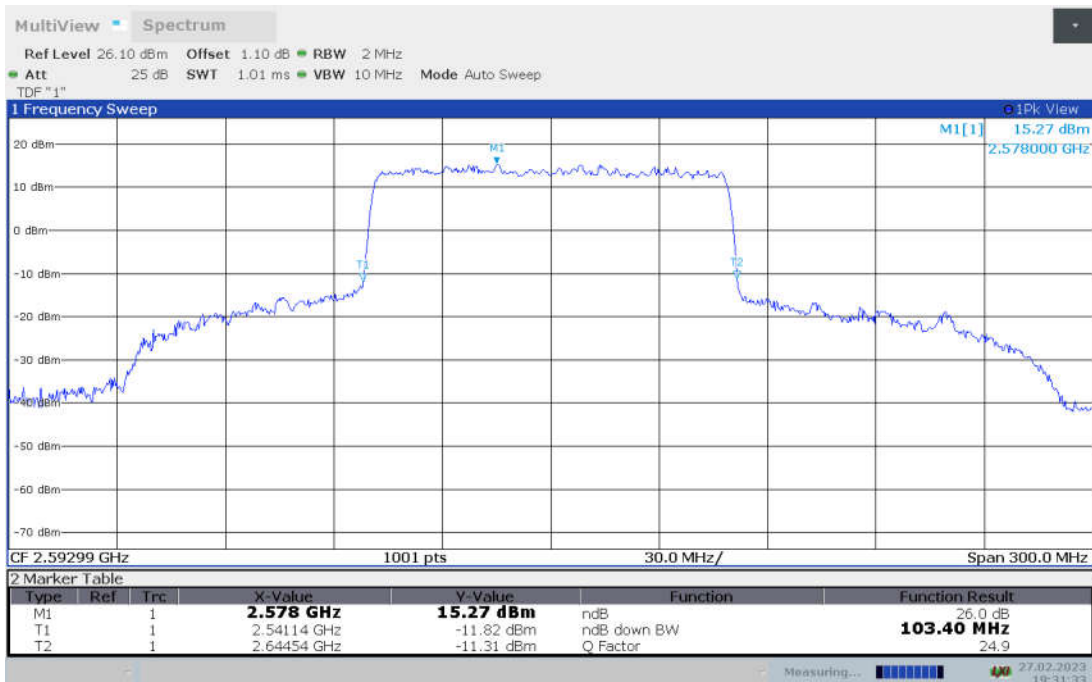

n41,100MHz Bandwidth, CP-64QAM (-26dBc BW)