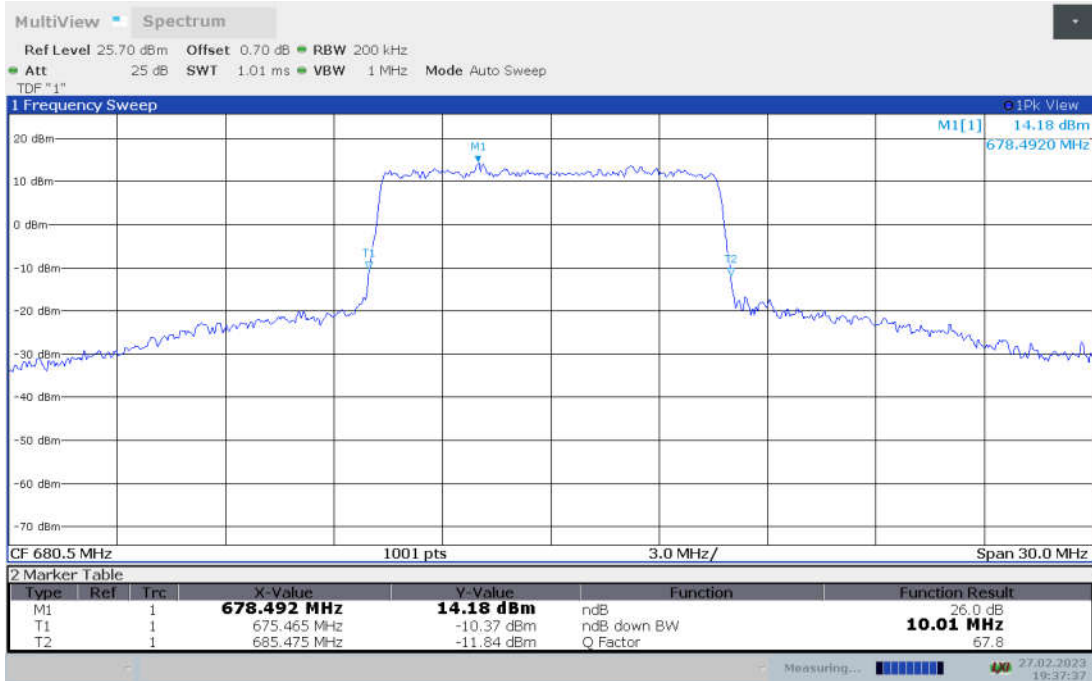

n71,10MHz Bandwidth, CP-16QAM (-26dBc BW)