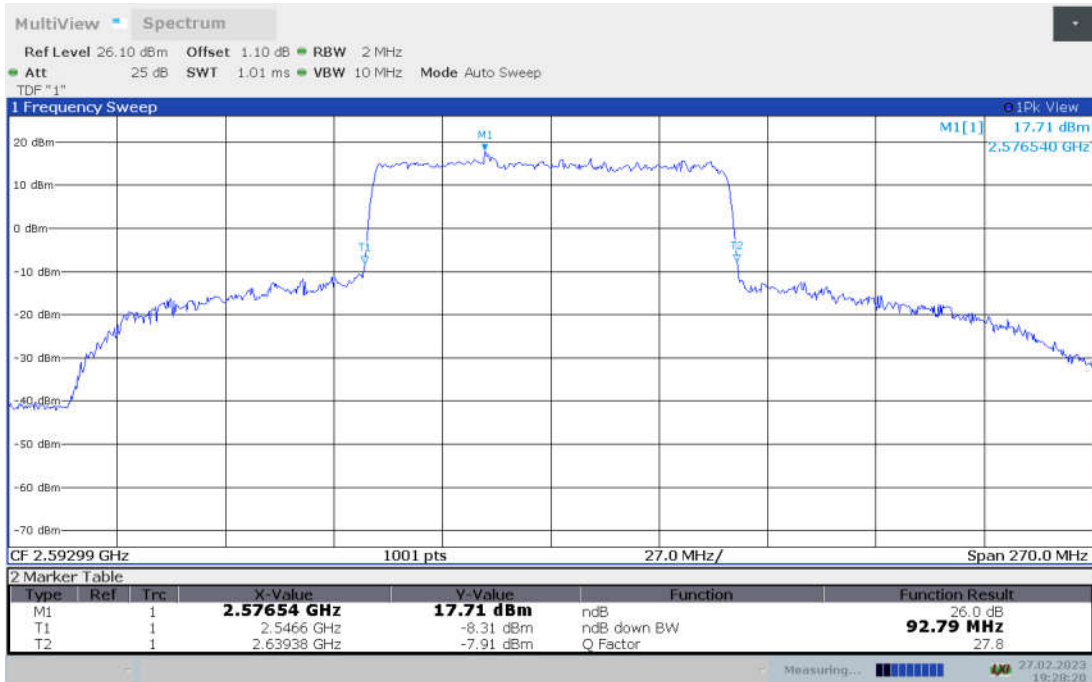

n41,90MHz Bandwidth, CP-QPSK (-26dBc BW)