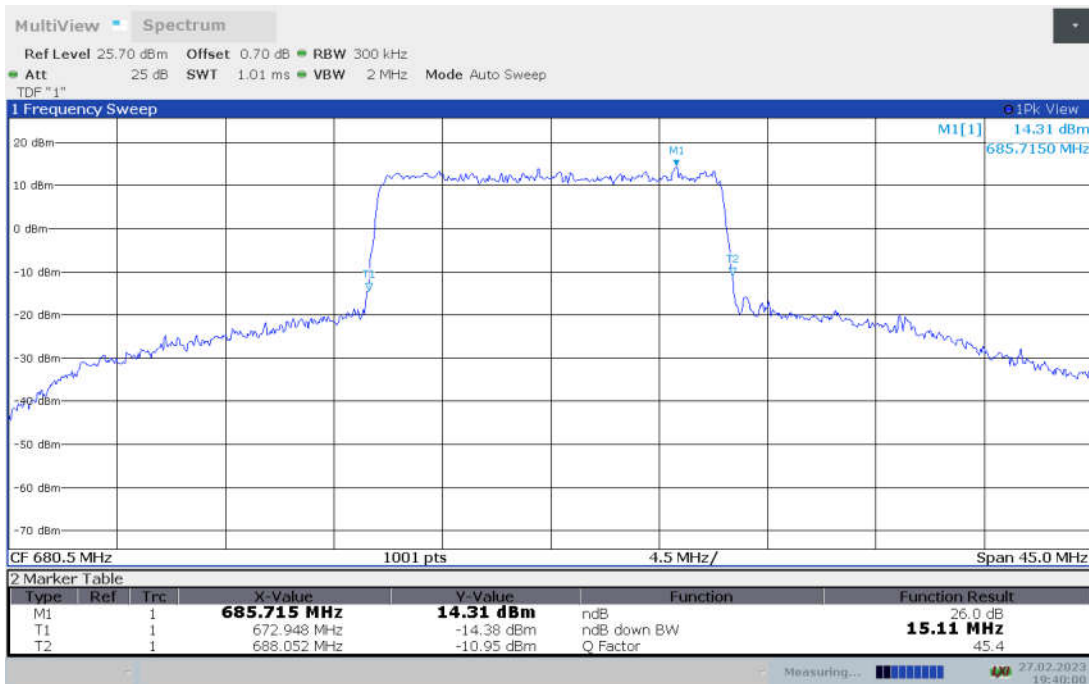

n71,15MHz Bandwidth, CP-QPSK (-26dBc BW)