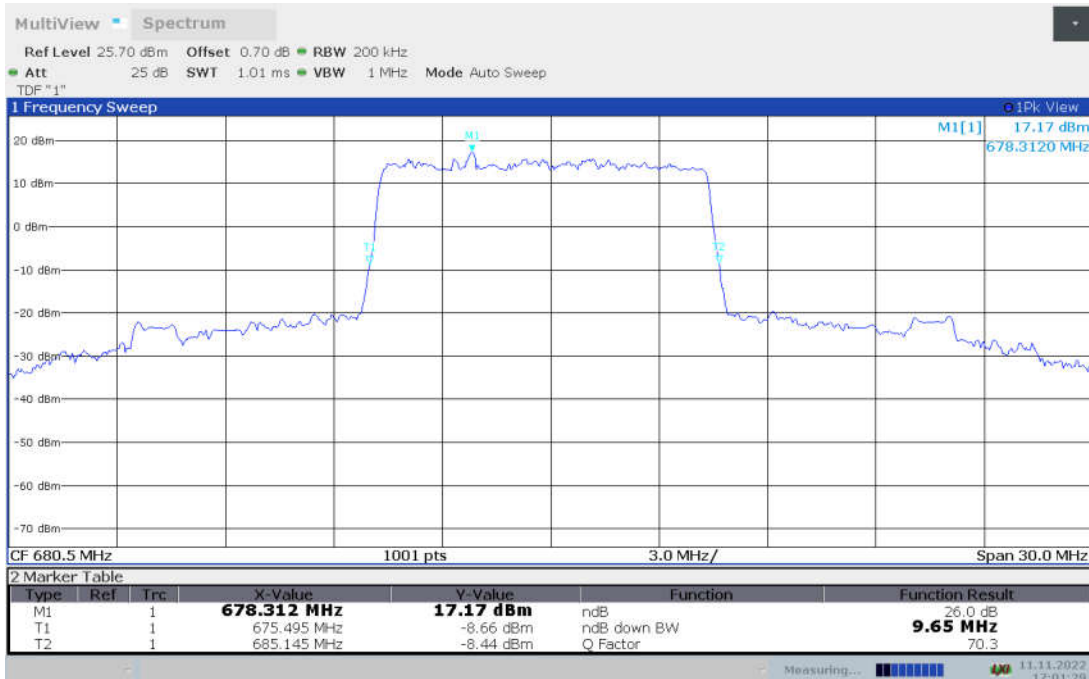

n71,10MHz Bandwidth,DFT-s-QPSK (-26dBc BW)