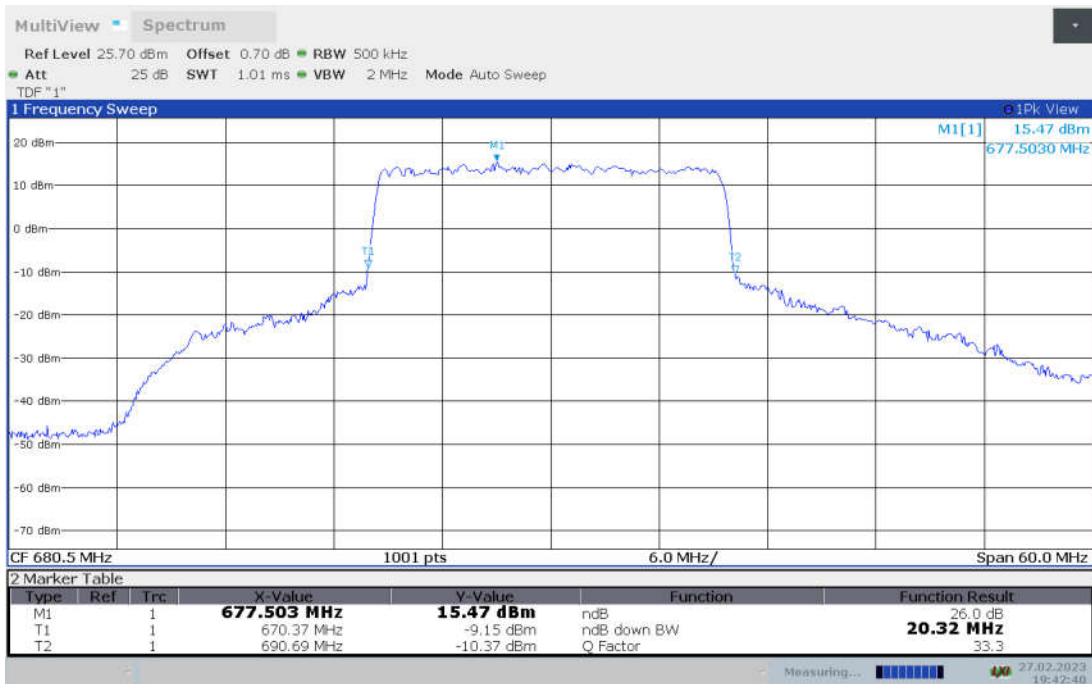

n71,20MHz Bandwidth, CP-QPSK (-26dBc BW)