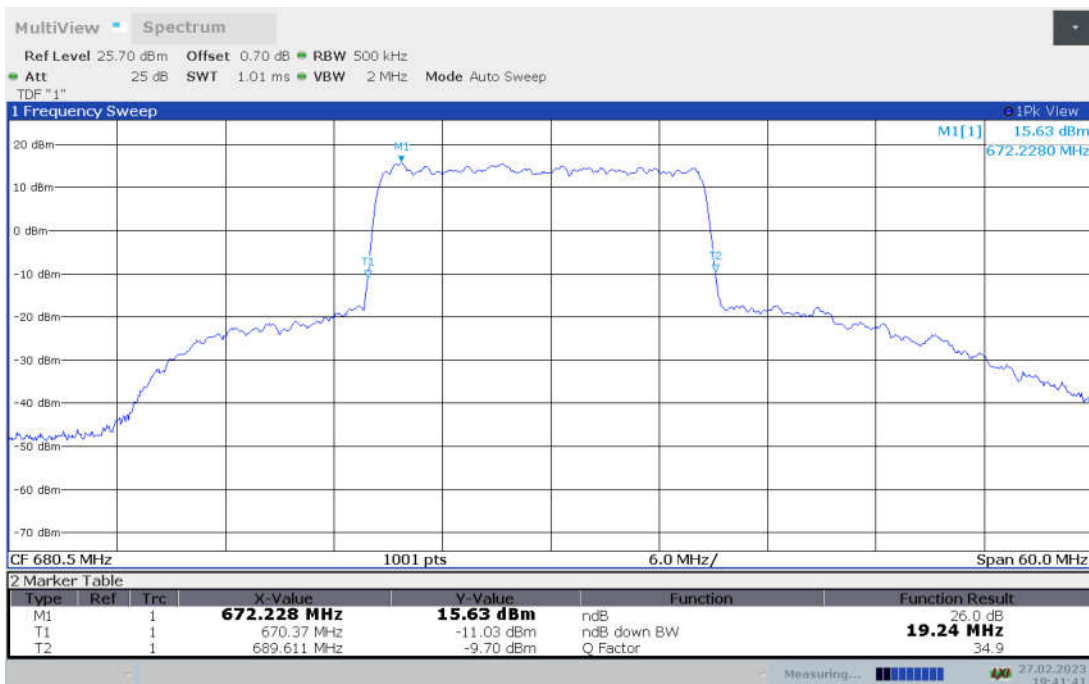

**n71,20MHz Bandwidth,DFT-s-pi/2 BPSK (-26dBc BW)**

**n71,20MHz Bandwidth,DFT-s-QPSK (-26dBc BW)**

n71,20MHz Bandwidth, DFT-s-16QAM (-26dBc BW)

n71,20MHz Bandwidth, DFT-s-64QAM (-26dBc BW)

n71,20MHz Bandwidth, DFT-s-256QAM (-26dBc BW)