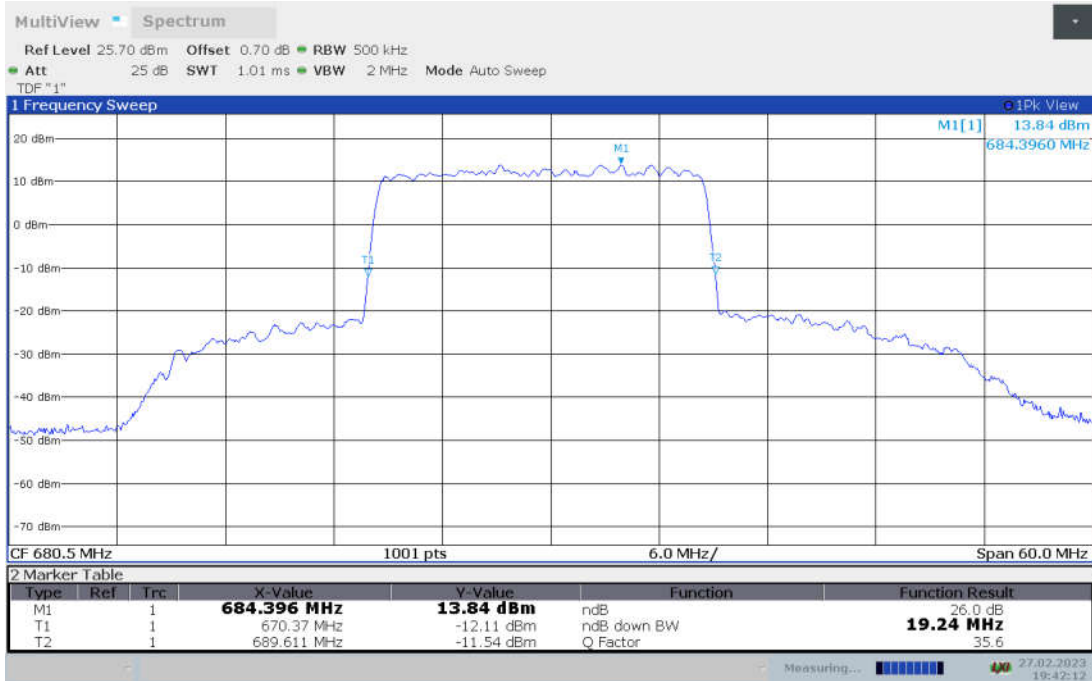

**n71,20MHz Bandwidth,DFT-s-pi/2 BPSK (-26dBc BW)**

**n71,20MHz Bandwidth,DFT-s-QPSK (-26dBc BW)**

n71,20MHz Bandwidth, DFT-s-16QAM (-26dBc BW)

n71,20MHz Bandwidth, DFT-s-64QAM (-26dBc BW)

n71,20MHz Bandwidth, DFT-s-256QAM (-26dBc BW)