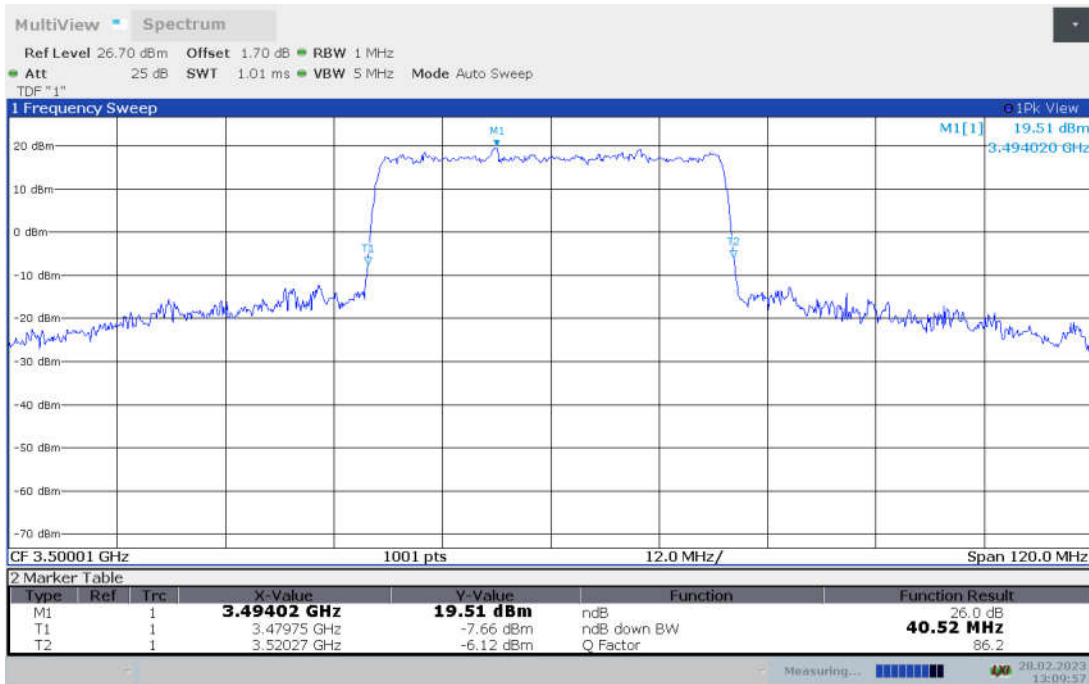

n77L,40MHz Bandwidth, CP-16QAM (-26dBc BW)