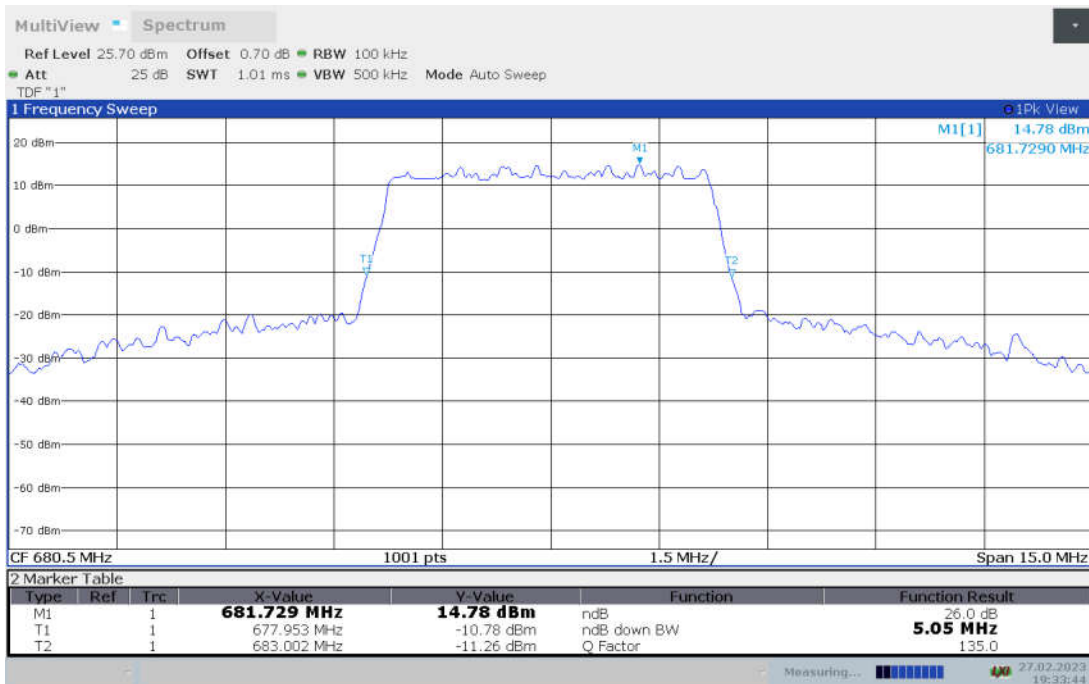

n71,5MHz Bandwidth,DFT-s-pi/2 BPSK (-26dBc BW)

n71,5MHz Bandwidth,DFT-s-QPSK (-26dBc BW)

**n71,5MHz Bandwidth, DFT-s-16QAM (-26dBc BW)**

**n71,5MHz Bandwidth, DFT-s-64QAM (-26dBc BW)**

**n71,5MHz Bandwidth, DFT-s-256QAM (-26dBc BW)**