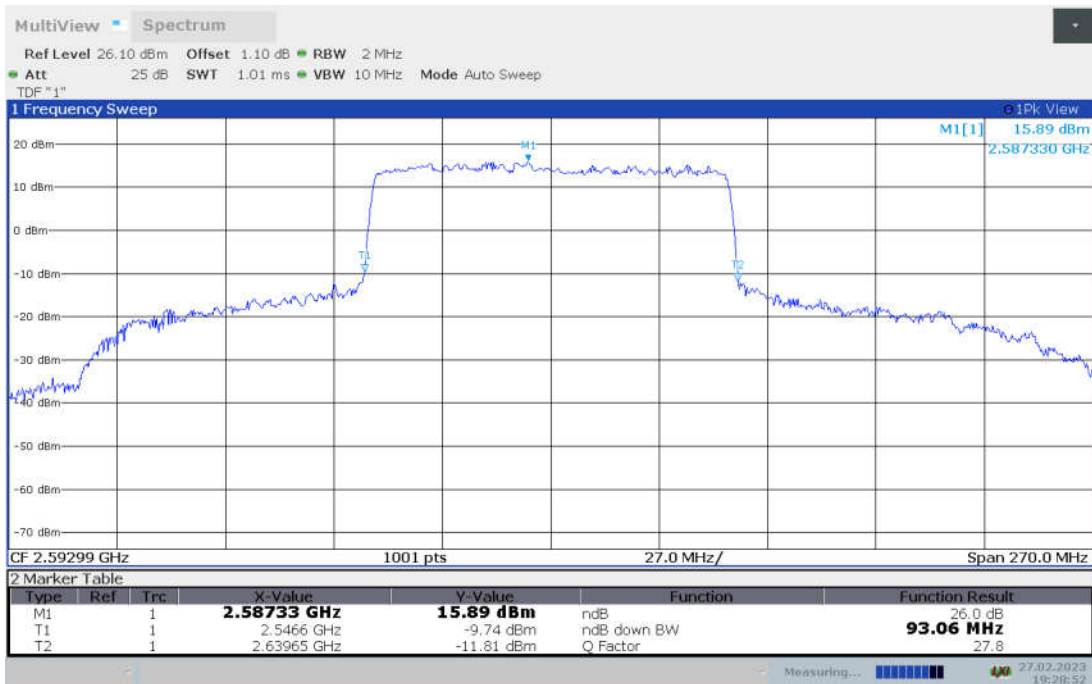

**n41,90MHz Bandwidth, CP-QPSK (-26dBc BW)**

**n41,90MHz Bandwidth, CP-16QAM (-26dBc BW)**

**n41,90MHz Bandwidth, CP-64QAM (-26dBc BW)**

n41,90MHz Bandwidth, CP-256QAM (-26dBc BW)

**n41,100MHz(-26dBc BW)**