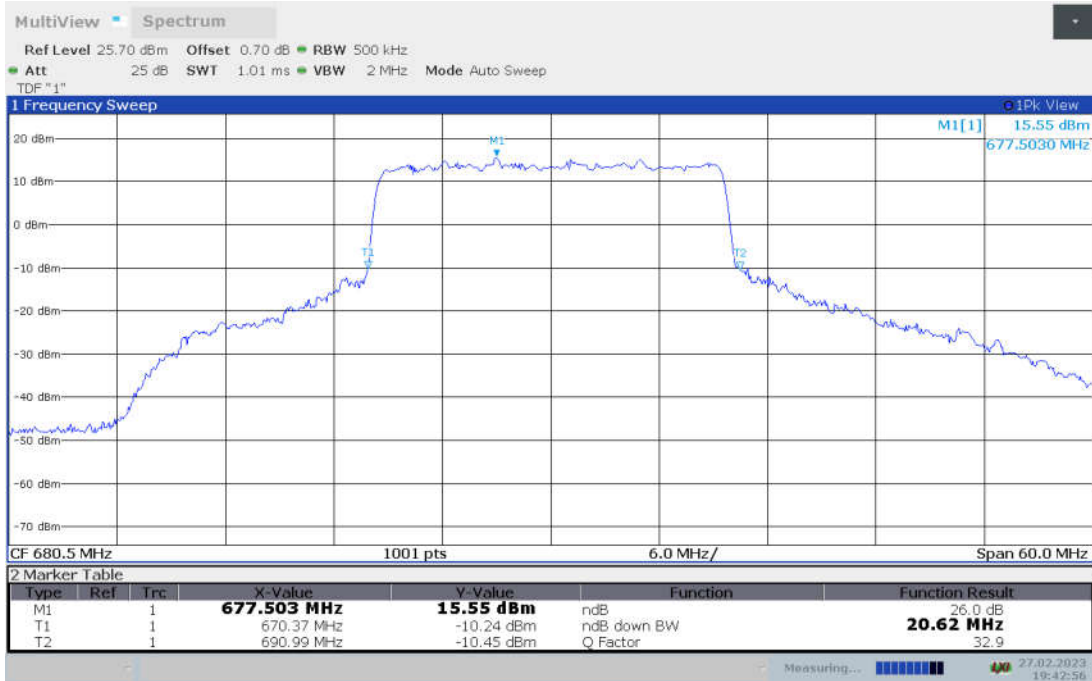

n71,20MHz Bandwidth, CP-16QAM (-26dBc BW)