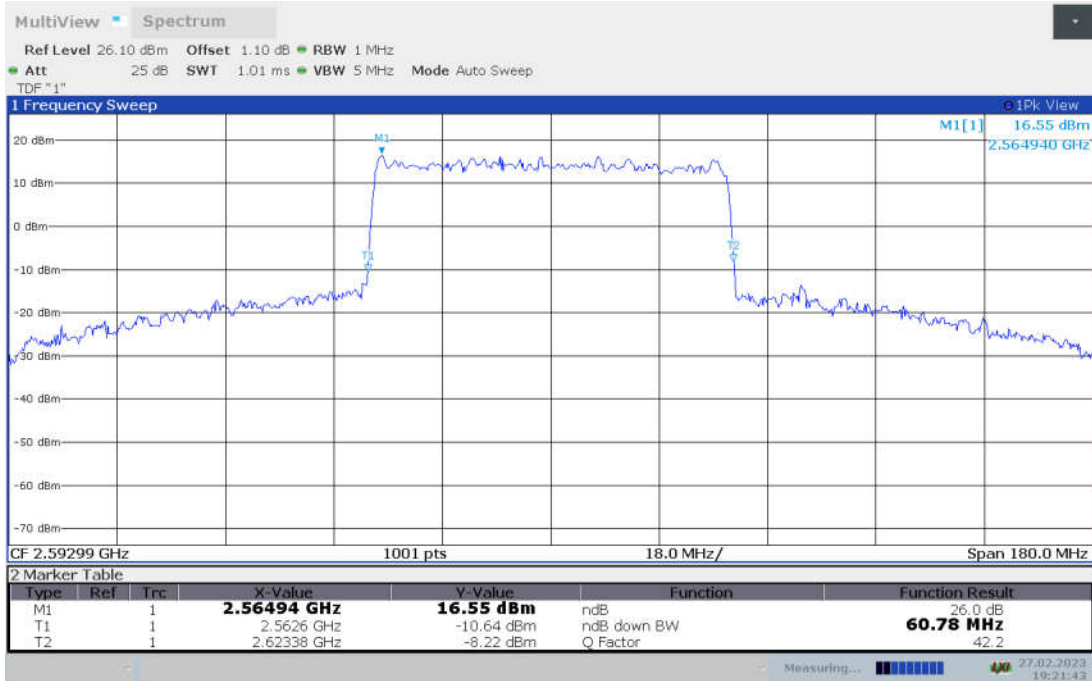

n41,60MHz Bandwidth, DFT-s-16QAM (-26dBc BW)