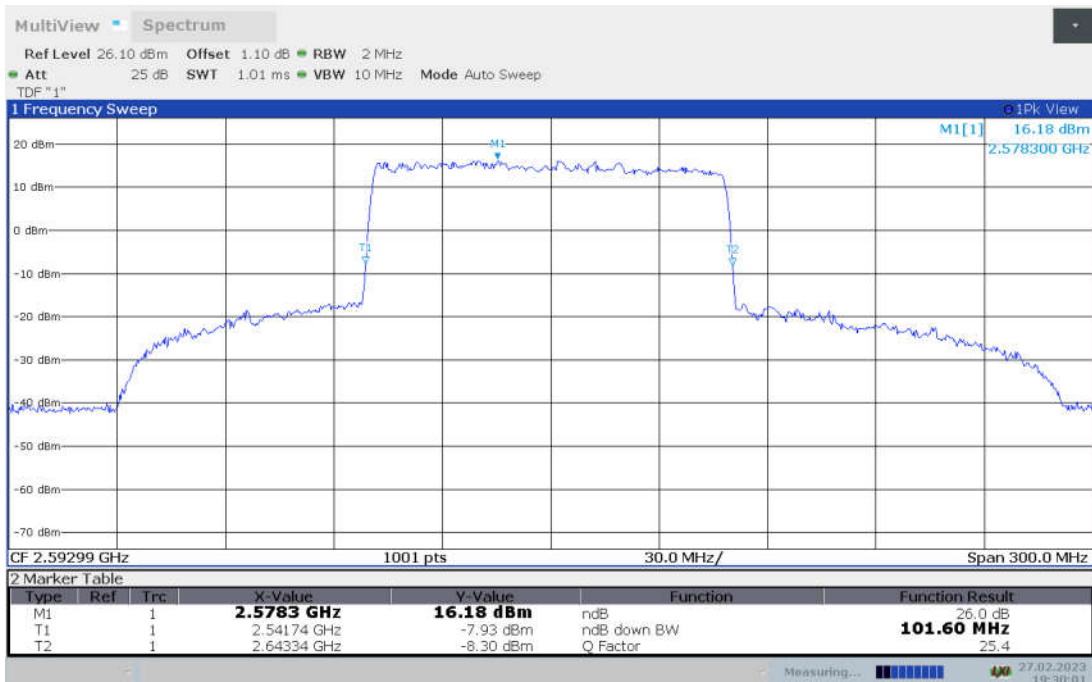

**n41,100MHz Bandwidth,DFT-s-pi/2 BPSK (-26dBc BW)**

**n41,100MHz Bandwidth,DFT-s-QPSK (-26dBc BW)**

**n41,100MHz Bandwidth, DFT-s-16QAM (-26dBc BW)**

**n41,100MHz Bandwidth, DFT-s-64QAM (-26dBc BW)**

**n41,100MHz Bandwidth, DFT-s-256QAM (-26dBc BW)**