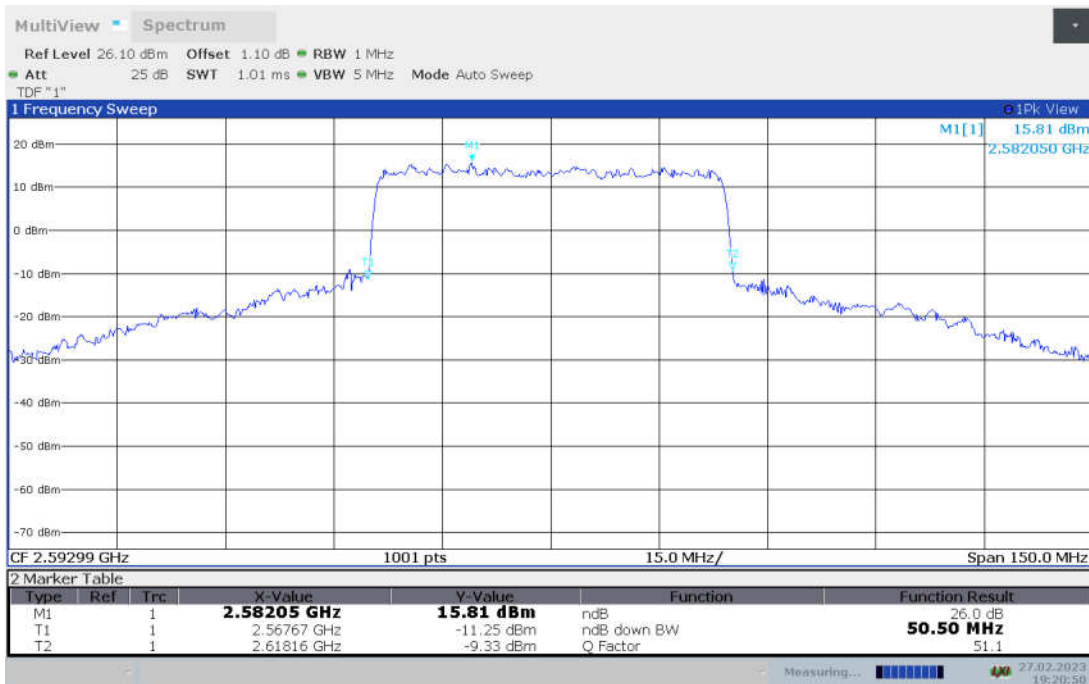

n41,50MHz Bandwidth, CP-16QAM (-26dBc BW)

n41,50MHz Bandwidth, CP-64QAM (-26dBc BW)

n41,50MHz Bandwidth, CP-256QAM (-26dBc BW)

**n41,60MHz(-26dBc BW)**

Frequency (MHz)	Emission Bandwidth (-26dBc BW) (MHz)								
	DFT-s-pi/2 BPSK	DFT-s-QPSK	DFT-s-16QAM	DFT-s-64QAM	DFT-s-256QAM	CP-QPSK	CP-16QAM	CP-64QAM	CP-256QAM
2592.99	60.78	60.96	60.78	60.78	60.96	60.96	60.78	60.78	60.78