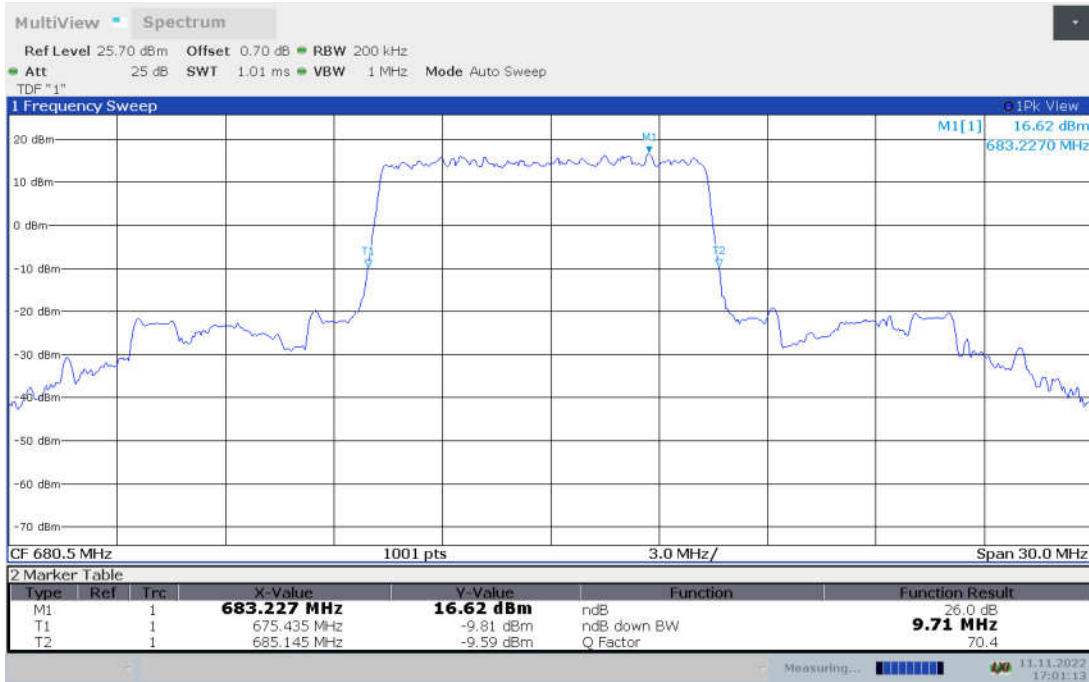

n71,10MHz(-26dBc BW)

Frequency (MHz)	Emission Bandwidth (-26dBc BW) (MHz)								
	DFT-s-pi/2 BPSK	DFT-s-QPSK	DFT-s-16QAM	DFT-s-64QAM	DFT-s-256QAM	CP-QPSK	CP-16QAM	CP-64QAM	CP-256QAM
680.5	9.71	9.65	9.65	9.74	9.74	10.07	10.01	10.04	10.13

n71,10MHz Bandwidth,DFT-s-pi/2 BPSK (-26dBc BW)