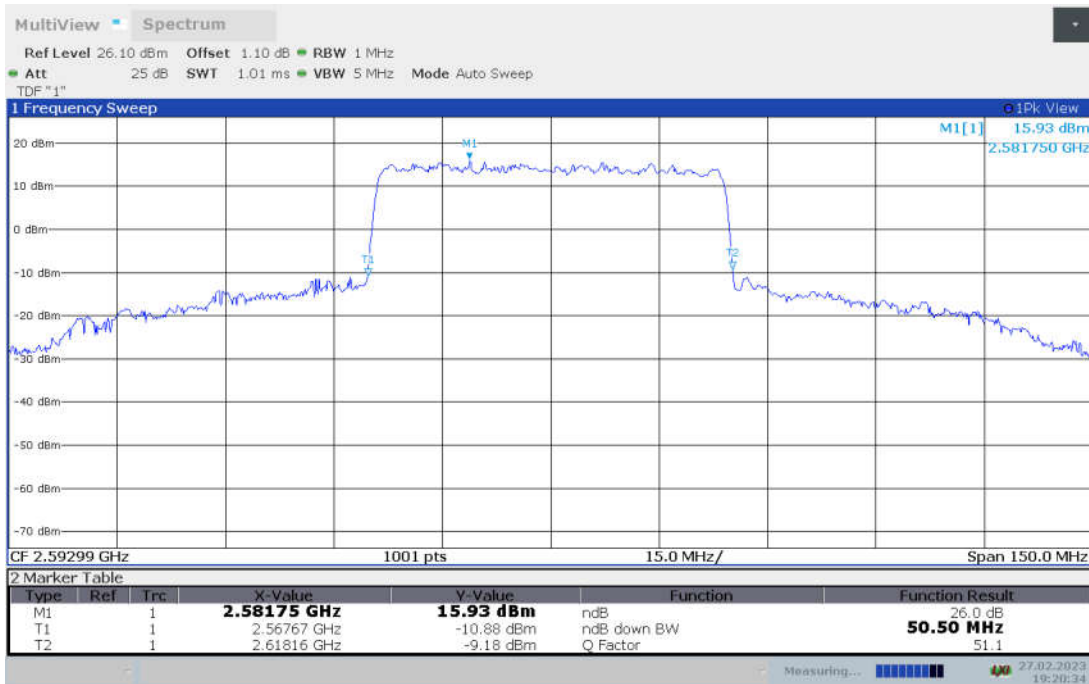

n41,50MHz Bandwidth, CP-16QAM (-26dBc BW)

n41,50MHz Bandwidth, CP-64QAM (-26dBc BW)

n41,50MHz Bandwidth, CP-256QAM (-26dBc BW)

**n41,60MHz(-26dBc BW)**

Frequency (MHz)	Emission Bandwidth (-26dBc BW) (MHz)								
	DFT-s-pi/2 BPSK	DFT-s-QPSK	DFT-s-16QAM	DFT-s-64QAM	DFT-s-256QAM	CP-QPSK	CP-16QAM	CP-64QAM	CP-256QAM
2592.99	60.78	60.96	60.78	60.78	60.96	60.96	60.78	60.78	60.78