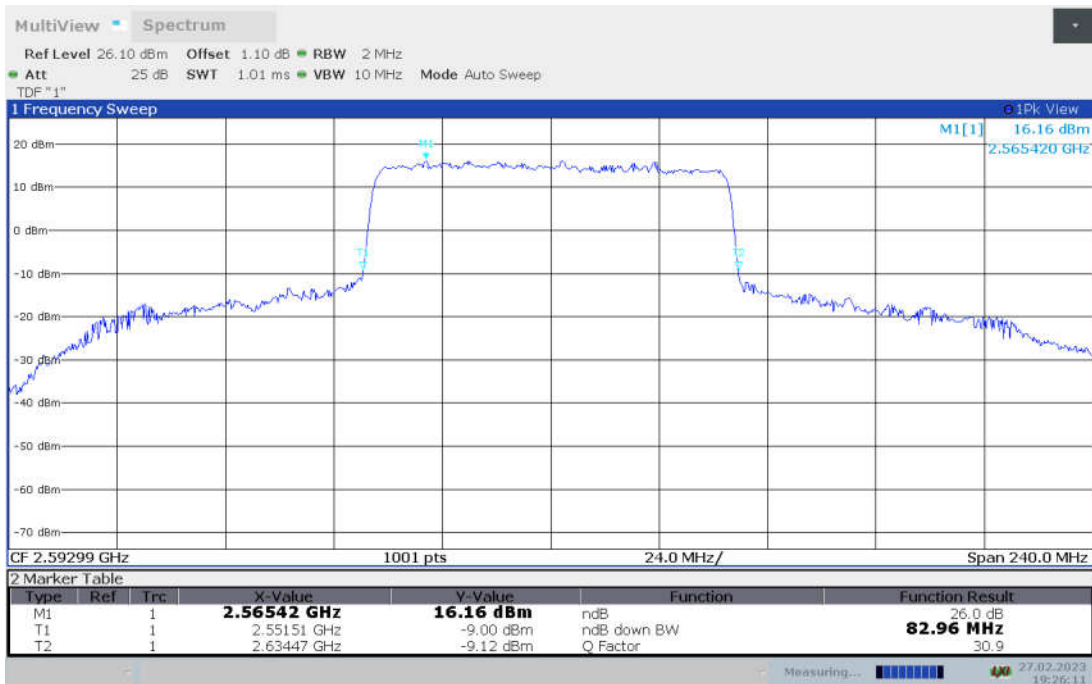

n41,80MHz Bandwidth, CP-64QAM (-26dBc BW)