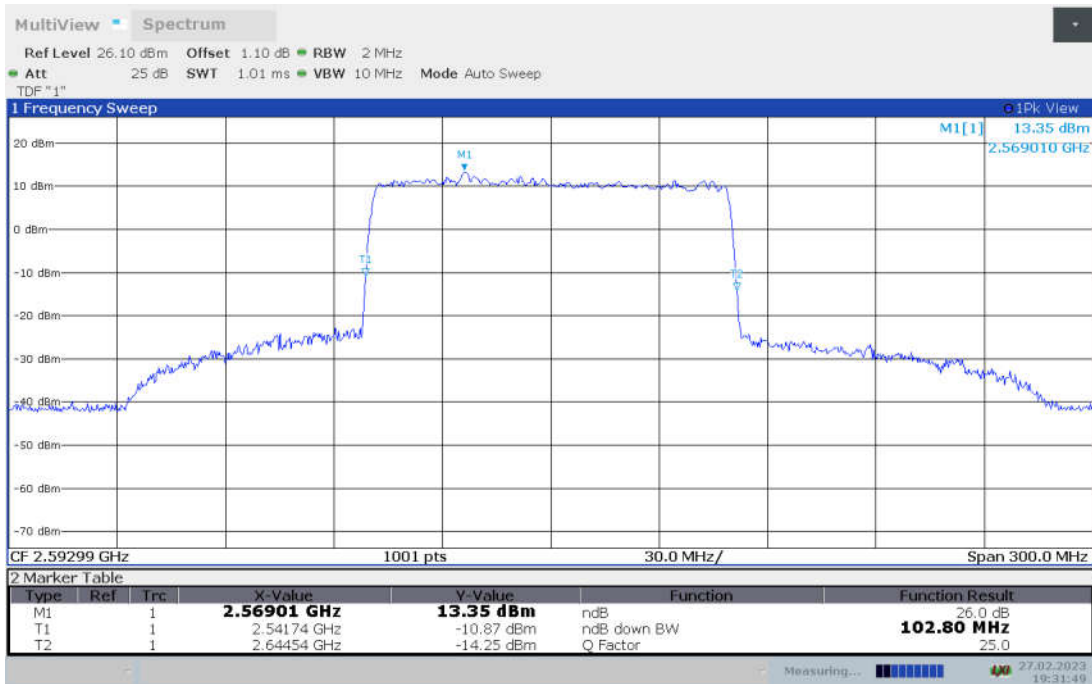

**n41,100MHz Bandwidth, CP-QPSK (-26dBc BW)**

**n41,100MHz Bandwidth, CP-16QAM (-26dBc BW)**

**n41,100MHz Bandwidth, CP-64QAM (-26dBc BW)**

n41,100MHz Bandwidth, CP-256QAM (-26dBc BW)

n71

n71,5MHz(-26dBc BW)