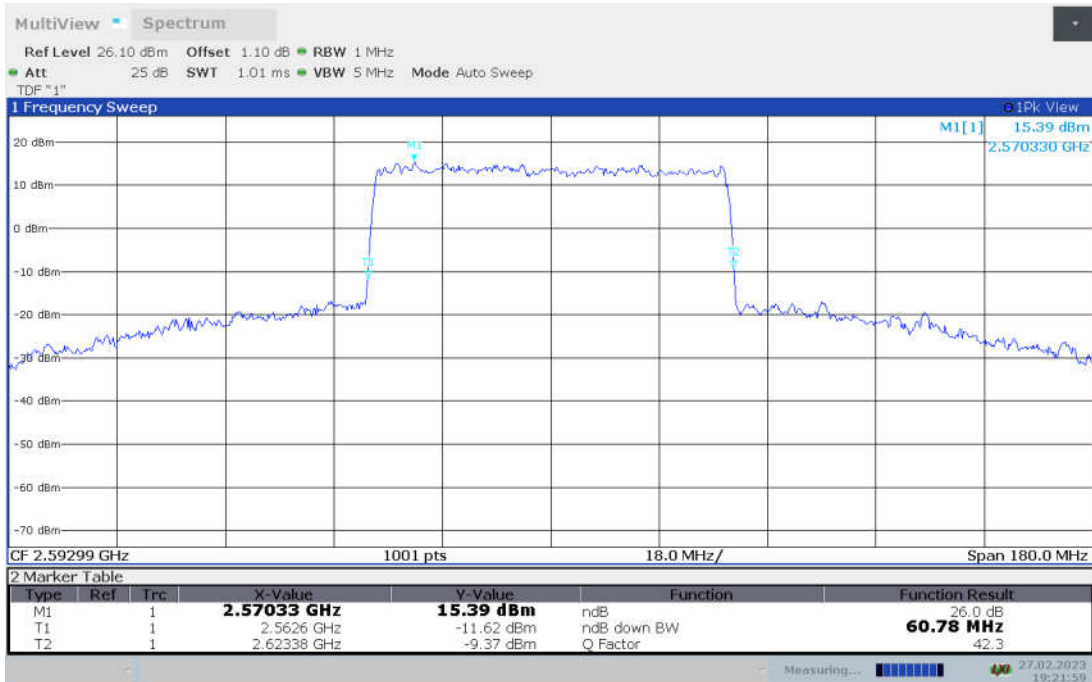

**n41,60MHz Bandwidth,DFT-s-pi/2 BPSK (-26dBc BW)**

**n41,60MHz Bandwidth,DFT-s-QPSK (-26dBc BW)**

**n41,60MHz Bandwidth, DFT-s-16QAM (-26dBc BW)**

**n41,60MHz Bandwidth, DFT-s-64QAM (-26dBc BW)**

n41,60MHz Bandwidth, DFT-s-256QAM (-26dBc BW)