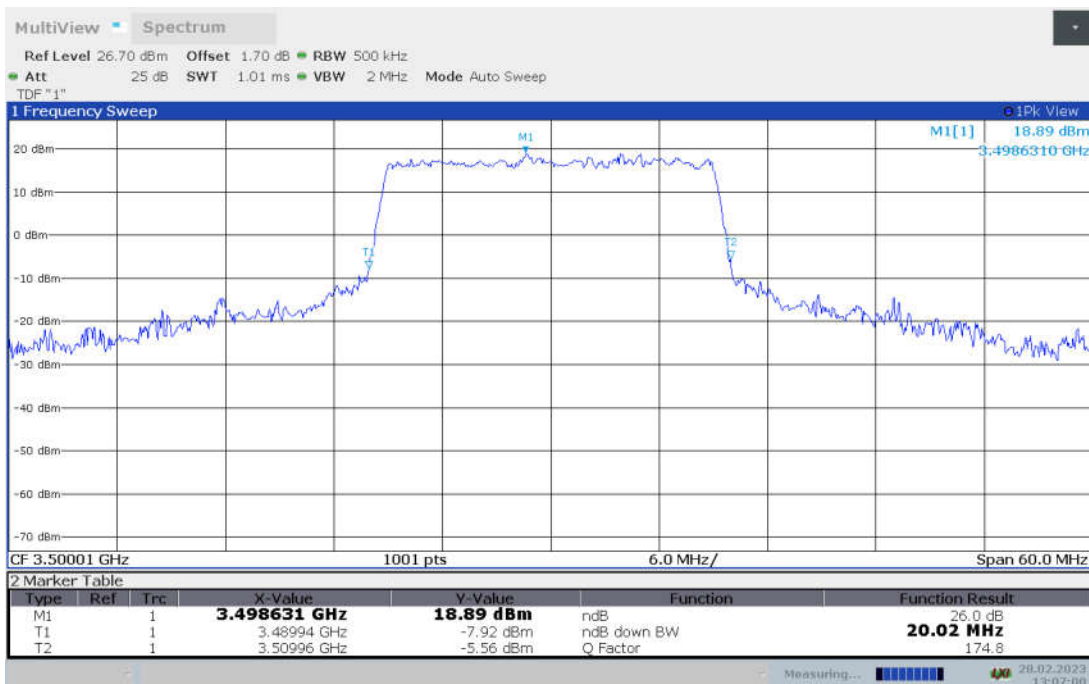

n77L,20MHz Bandwidth, CP-QPSK (-26dBc BW)