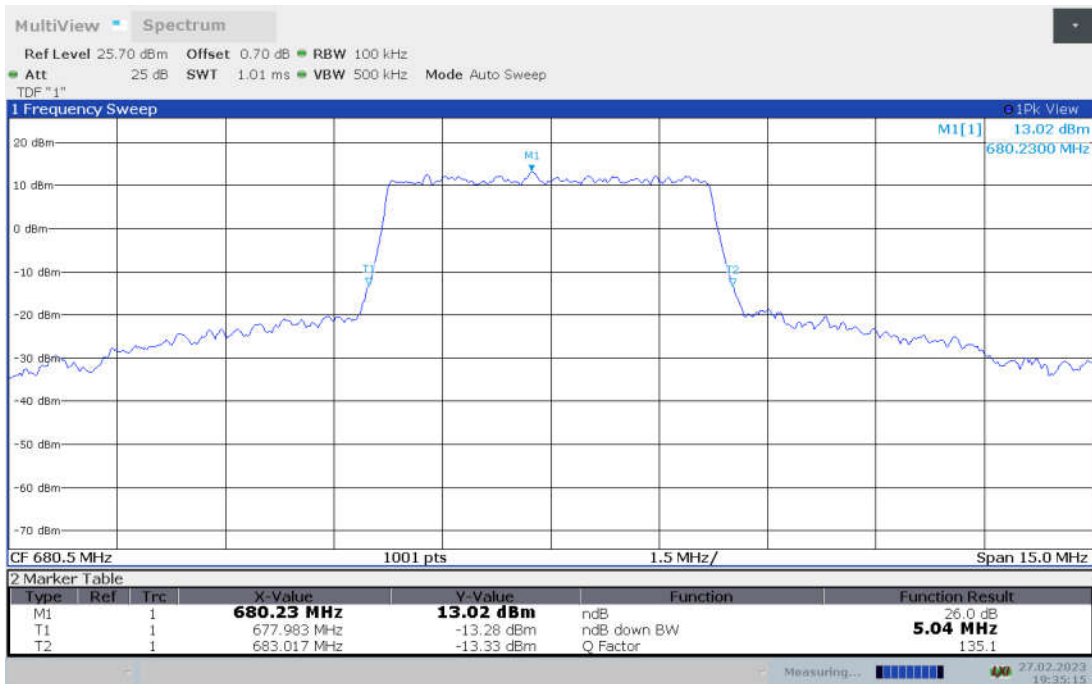

n71,5MHz Bandwidth, CP-64QAM (-26dBc BW)