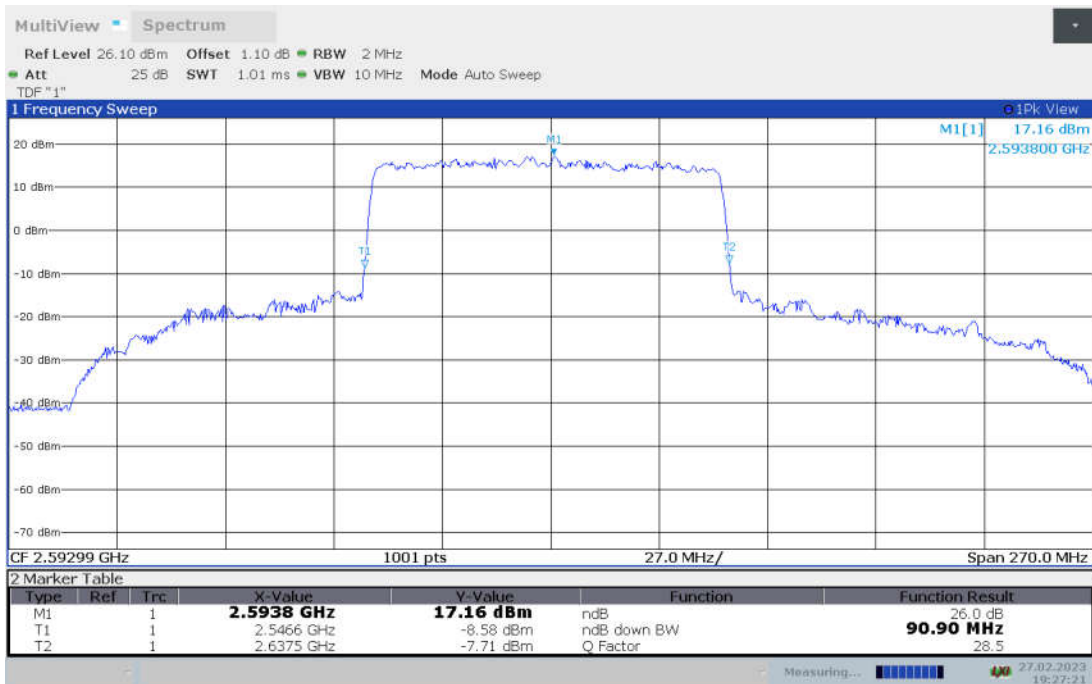

**n41,90MHz Bandwidth,DFT-s-pi/2 BPSK (-26dBc BW)**

**n41,90MHz Bandwidth,DFT-s-QPSK (-26dBc BW)**

n41,90MHz Bandwidth, DFT-s-16QAM (-26dBc BW)

n41,90MHz Bandwidth, DFT-s-64QAM (-26dBc BW)

**n41,90MHz Bandwidth, DFT-s-256QAM (-26dBc BW)**