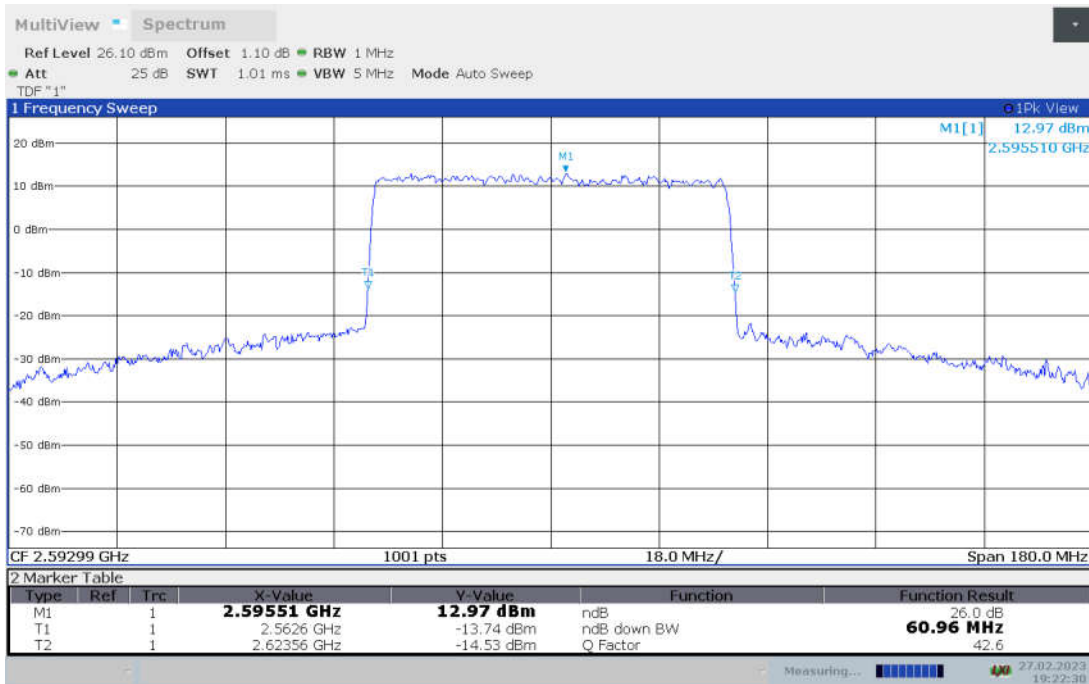

**n41,60MHz Bandwidth,DFT-s-pi/2 BPSK (-26dBc BW)**

**n41,60MHz Bandwidth,DFT-s-QPSK (-26dBc BW)**

**n41,60MHz Bandwidth, DFT-s-16QAM (-26dBc BW)**

**n41,60MHz Bandwidth, DFT-s-64QAM (-26dBc BW)**

n41,60MHz Bandwidth, DFT-s-256QAM (-26dBc BW)