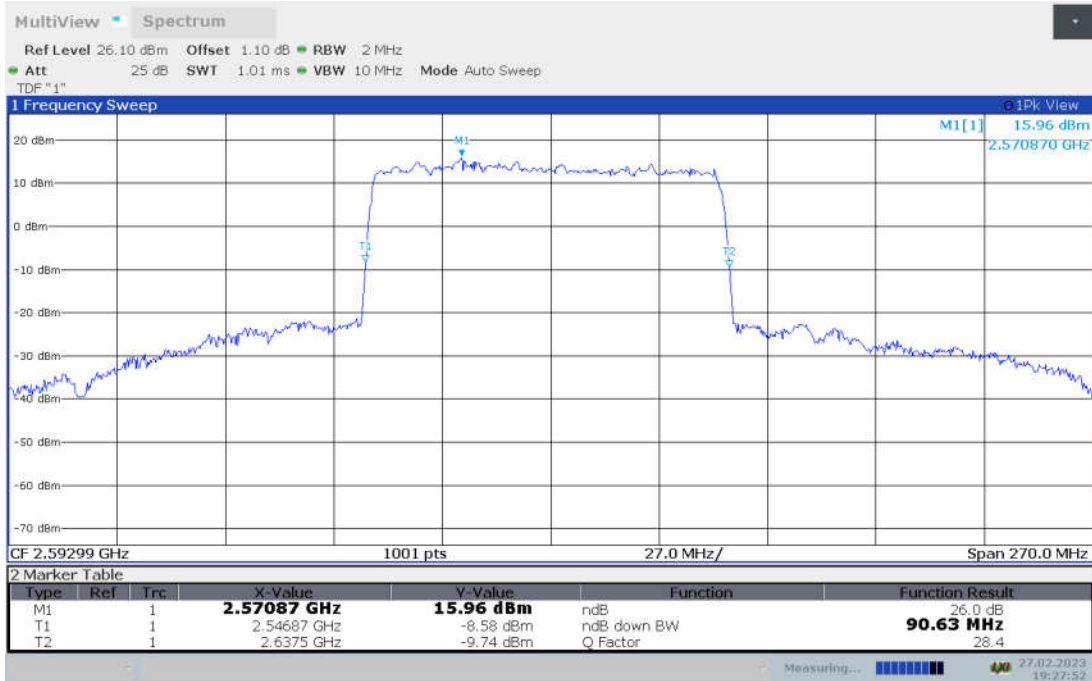

**n41,90MHz Bandwidth,DFT-s-pi/2 BPSK (-26dBc BW)**

**n41,90MHz Bandwidth,DFT-s-QPSK (-26dBc BW)**

n41,90MHz Bandwidth, DFT-s-16QAM (-26dBc BW)

n41,90MHz Bandwidth, DFT-s-64QAM (-26dBc BW)

**n41,90MHz Bandwidth, DFT-s-256QAM (-26dBc BW)**

**n41,90MHz Bandwidth, CP-QPSK (-26dBc BW)**

**n41,90MHz Bandwidth, CP-16QAM (-26dBc BW)**

**n41,90MHz Bandwidth, CP-64QAM (-26dBc BW)**

n41,90MHz Bandwidth, CP-256QAM (-26dBc BW)

**n41,100MHz(-26dBc BW)**