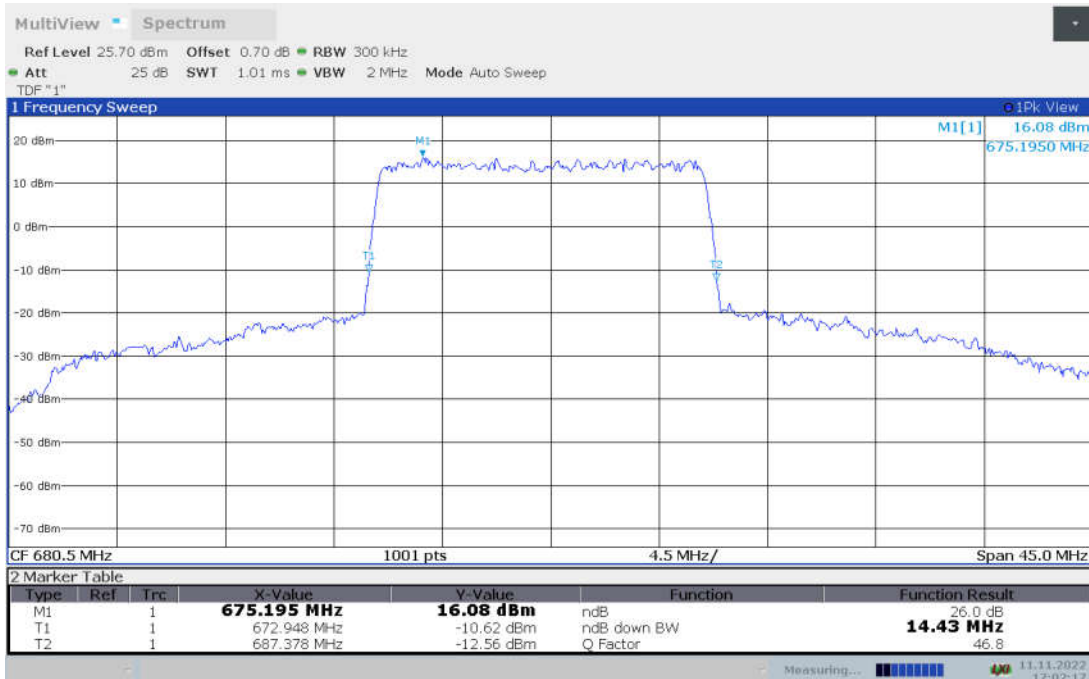

n71,15MHz Bandwidth,DFT-s-QPSK (-26dBc BW)