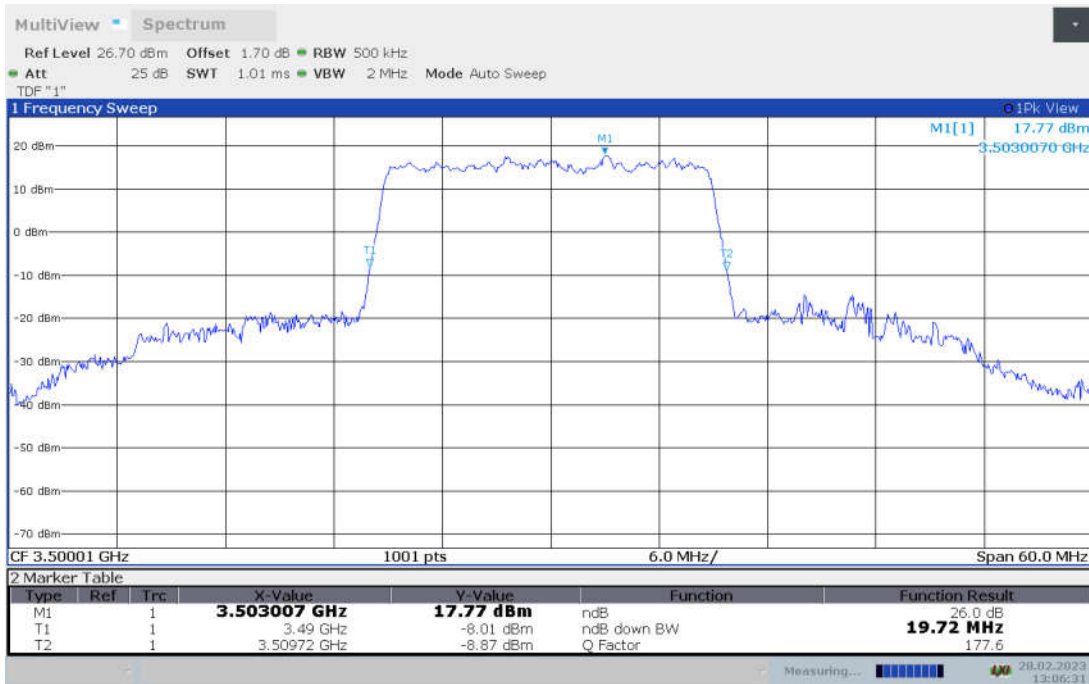

n77L,20MHz Bandwidth,DFT-s-pi/2 BPSK (-26dBc BW)

n77L,20MHz Bandwidth,DFT-s-QPSK (-26dBc BW)

n77L,20MHz Bandwidth, DFT-s-16QAM (-26dBc BW)

n77L,20MHz Bandwidth, DFT-s-64QAM (-26dBc BW)

**n77L,20MHz Bandwidth, DFT-s-256QAM (-26dBc BW)**