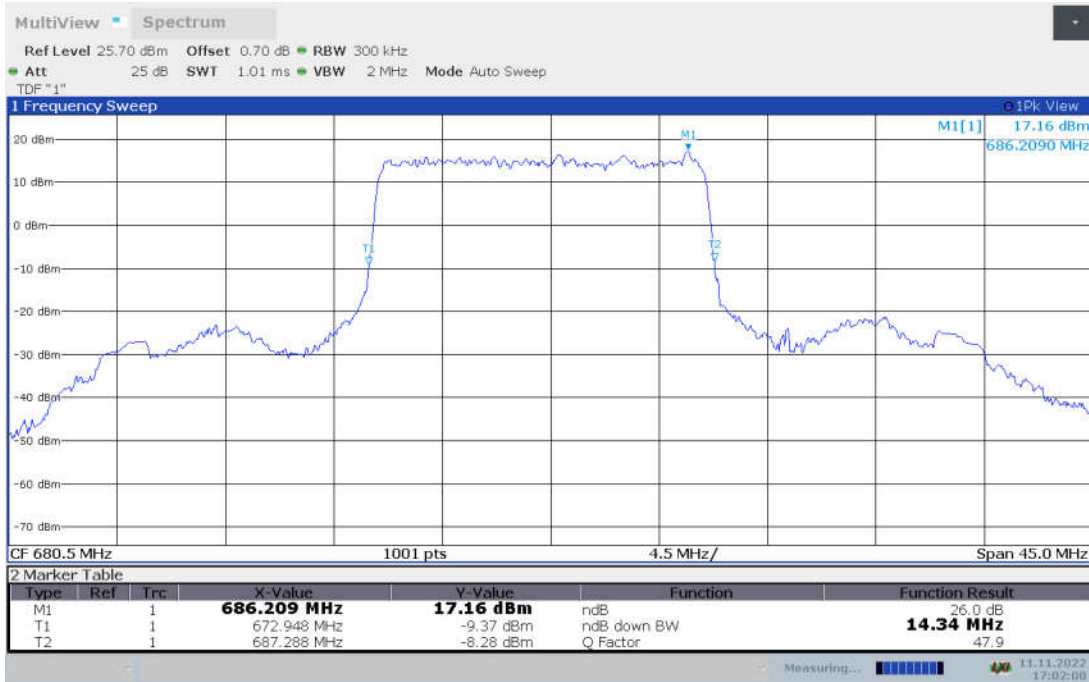

n71,15MHz(-26dBc BW)

Frequency (MHz)	Emission Bandwidth (-26dBc BW) (MHz)								
	DFT-s-pi/2 BPSK	DFT-s-QPSK	DFT-s-16QAM	DFT-s-64QAM	DFT-s-256QAM	CP-QPSK	CP-16QAM	CP-64QAM	CP-256QAM
680.5	14.34	14.43	14.39	14.39	14.48	15.11	15.06	14.97	15.15

n71,15MHz Bandwidth,DFT-s-pi/2 BPSK (-26dBc BW)