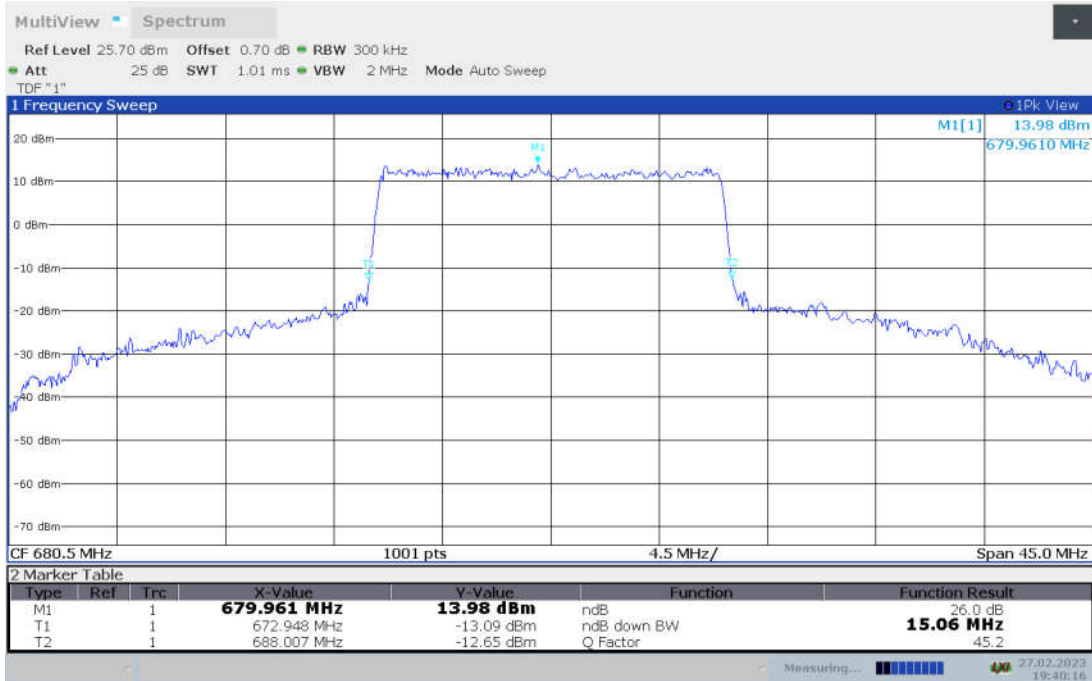

n71,15MHz Bandwidth, CP-16QAM (-26dBc BW)