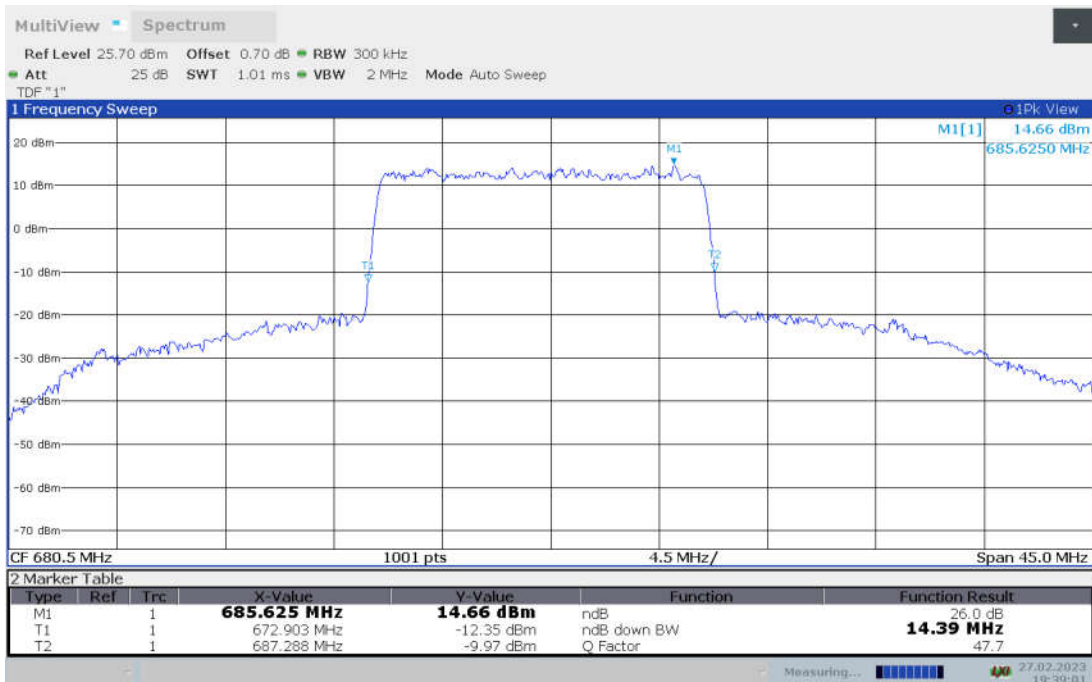

**n71,15MHz Bandwidth,DFT-s-pi/2 BPSK (-26dBc BW)**

**n71,15MHz Bandwidth,DFT-s-QPSK (-26dBc BW)**

**n71,15MHz Bandwidth, DFT-s-16QAM (-26dBc BW)**

**n71,15MHz Bandwidth, DFT-s-64QAM (-26dBc BW)**

n71,15MHz Bandwidth, DFT-s-256QAM (-26dBc BW)