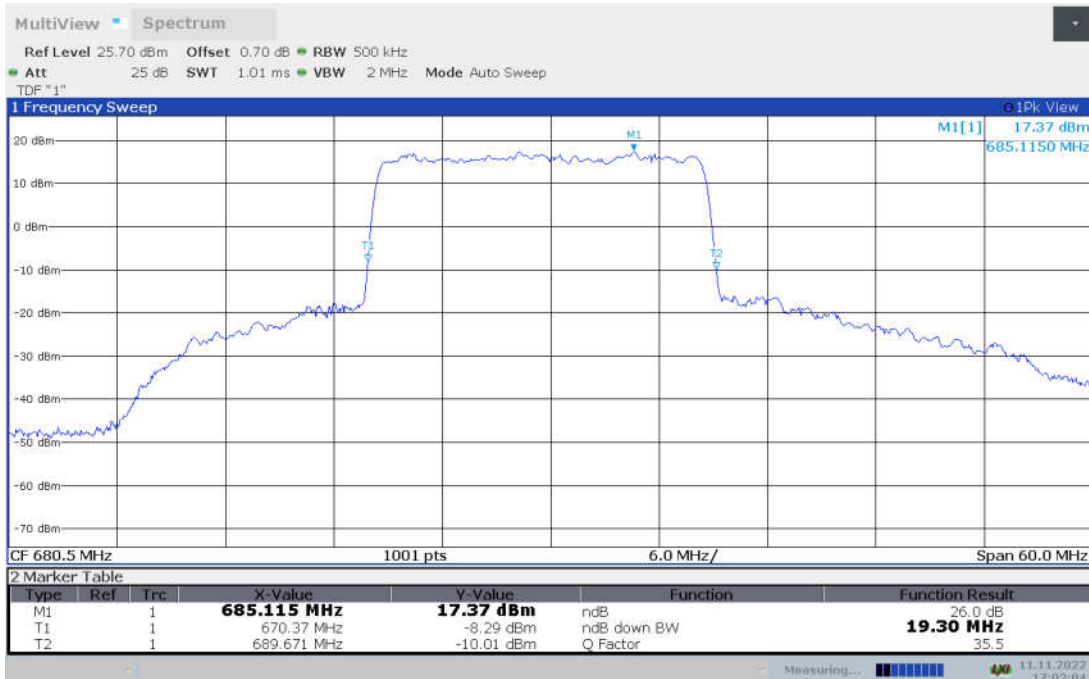

n71,20MHz Bandwidth,DFT-s-QPSK (-26dBc BW)