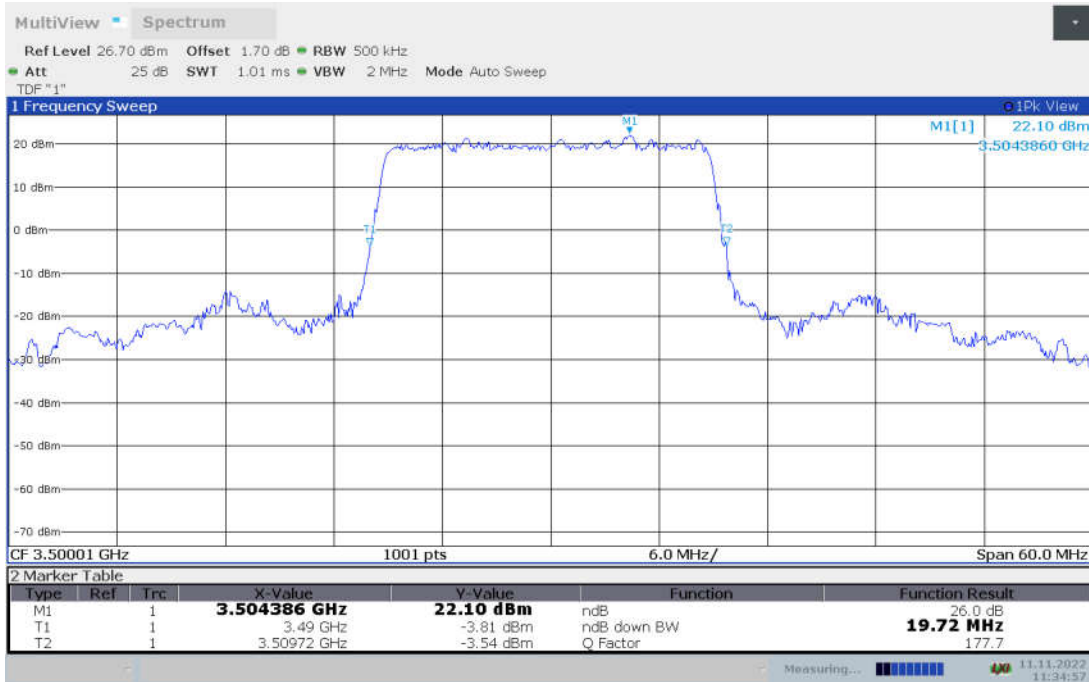

n71,20MHz Bandwidth, CP-QPSK (-26dBc BW)

n71,20MHz Bandwidth, CP-16QAM (-26dBc BW)

n71,20MHz Bandwidth, CP-64QAM (-26dBc BW)

n71,20MHz Bandwidth, CP-256QAM (-26dBc BW)

n77L

n77L,20MHz(-26dBc BW)

Frequency (MHz)	Emission Bandwidth (-26dBc BW) (MHz)								
	DFT-s-pi/2 BPSK	DFT-s-QPSK	DFT-s-16QAM	DFT-s-64QAM	DFT-s-256QAM	CP-QPSK	CP-16QAM	CP-64QAM	CP-256QAM
3500.01	19.72	19.54	19.54	19.66	19.72	20.02	19.90	19.90	20.08

n77L,20MHz Bandwidth,DFT-s-pi/2 BPSK (-26dBc BW)

n77L,20MHz Bandwidth,DFT-s-QPSK (-26dBc BW)

n77L,20MHz Bandwidth, DFT-s-16QAM (-26dBc BW)

n77L,20MHz Bandwidth, DFT-s-64QAM (-26dBc BW)

**n77L,20MHz Bandwidth, DFT-s-256QAM (-26dBc BW)**