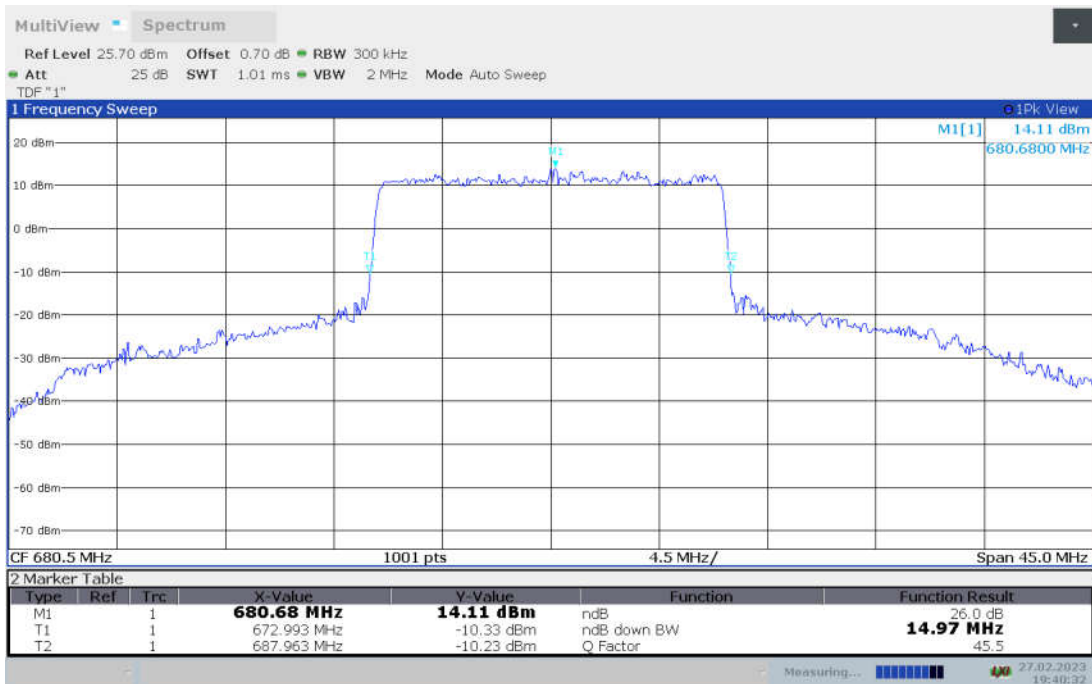

n71,15MHz Bandwidth, CP-64QAM (-26dBc BW)