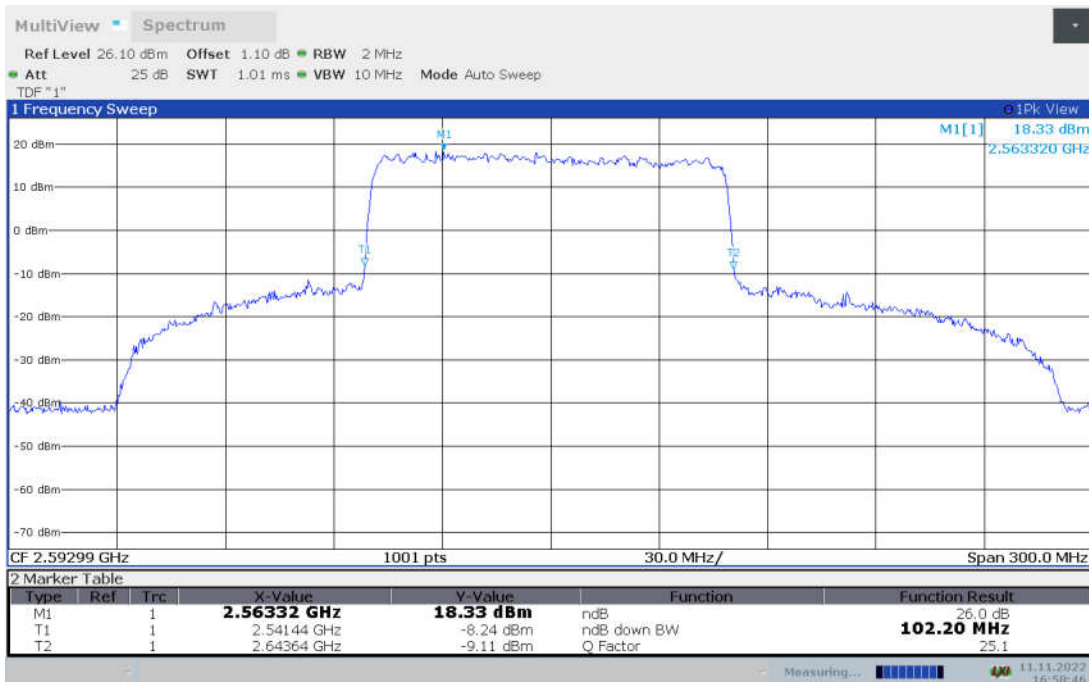

n41,100MHz Bandwidth,DFT-s-QPSK (-26dBc BW)