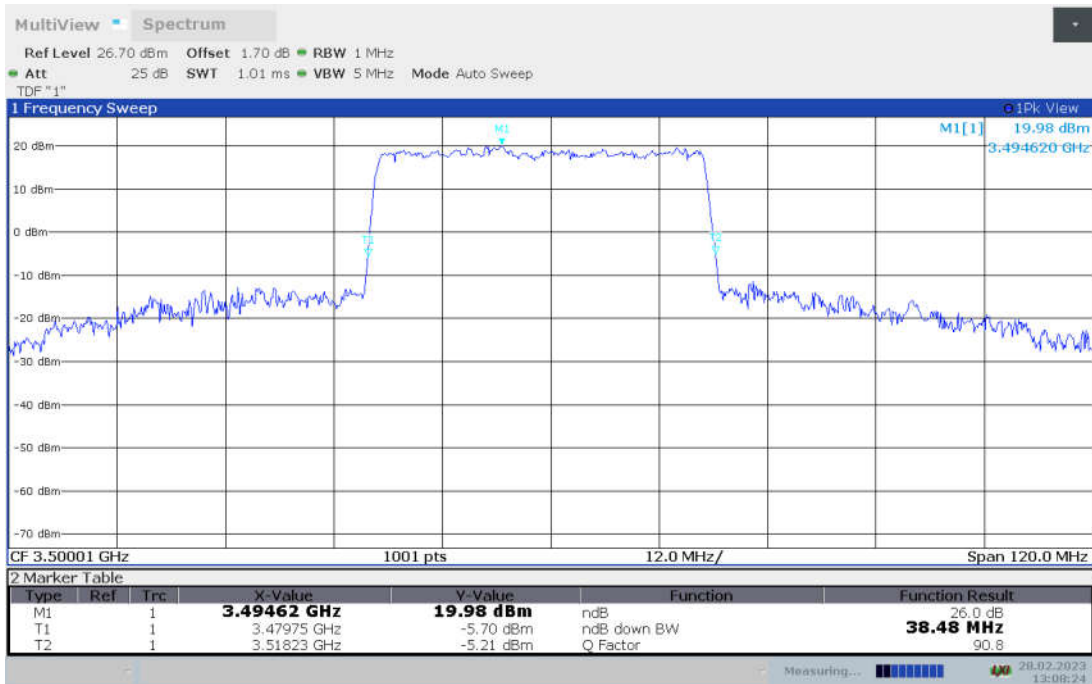

**n77L,40MHz Bandwidth,DFT-s-pi/2 BPSK (-26dBc BW)**

**n77L,40MHz Bandwidth,DFT-s-QPSK (-26dBc BW)**

n77L,40MHz Bandwidth, DFT-s-16QAM (-26dBc BW)

n77L,40MHz Bandwidth, DFT-s-64QAM (-26dBc BW)

n77L,40MHz Bandwidth, DFT-s-256QAM (-26dBc BW)