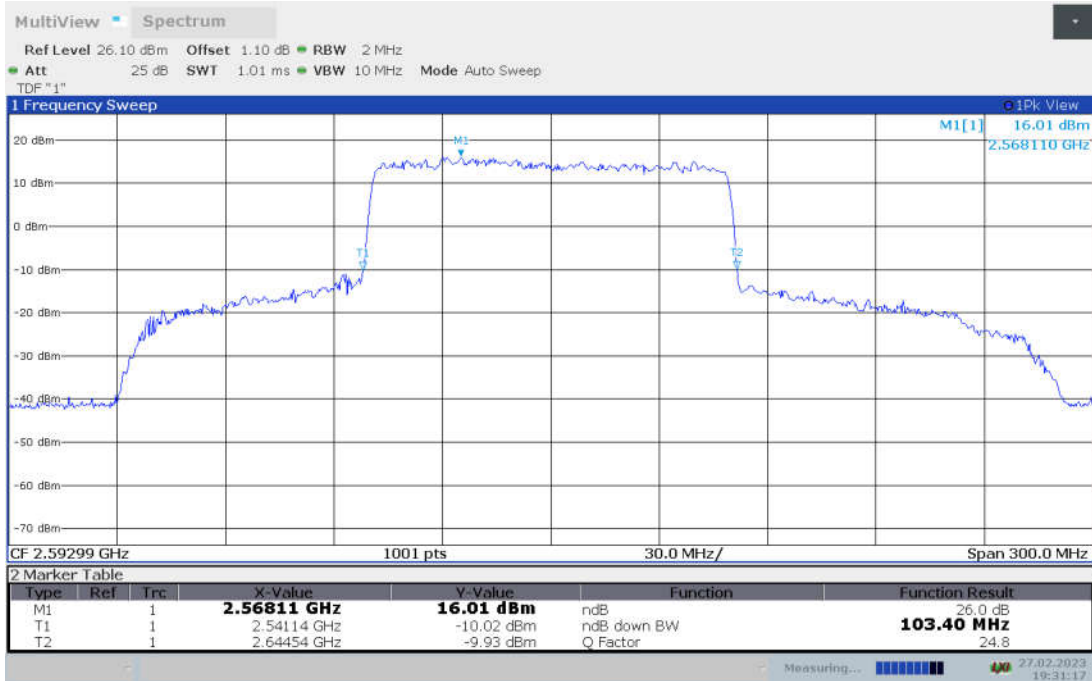

n41,100MHz Bandwidth, CP-16QAM (-26dBc BW)