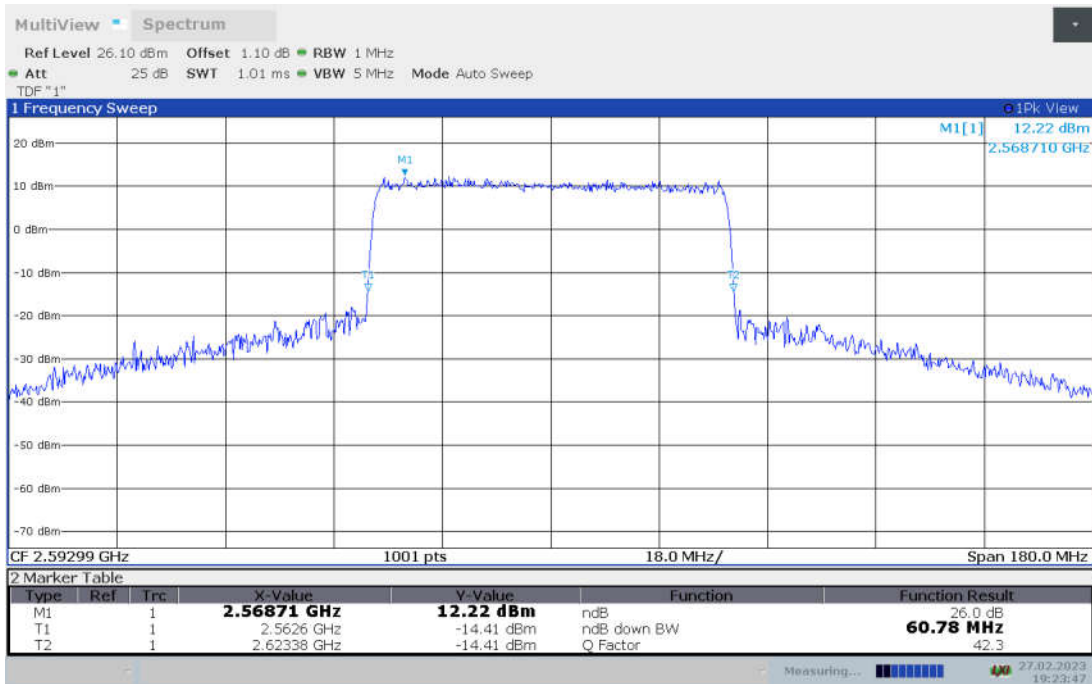

n41,60MHz Bandwidth, CP-QPSK (-26dBc BW)

n41,60MHz Bandwidth, CP-16QAM (-26dBc BW)

n41,60MHz Bandwidth, CP-64QAM (-26dBc BW)

n41,60MHz Bandwidth, CP-256QAM (-26dBc BW)

**n41,80MHz(-26dBc BW)**

Frequency (MHz)	Emission Bandwidth (-26dBc BW) (MHz)								
	DFT-s-pi/2 BPSK	DFT-s-QPSK	DFT-s-16QAM	DFT-s-64QAM	DFT-s-256QAM	CP-QPSK	CP-16QAM	CP-64QAM	CP-256QAM
2592.99	82.24	82.72	82.48	82.48	82.24	82.96	82.96	82.96	82.48