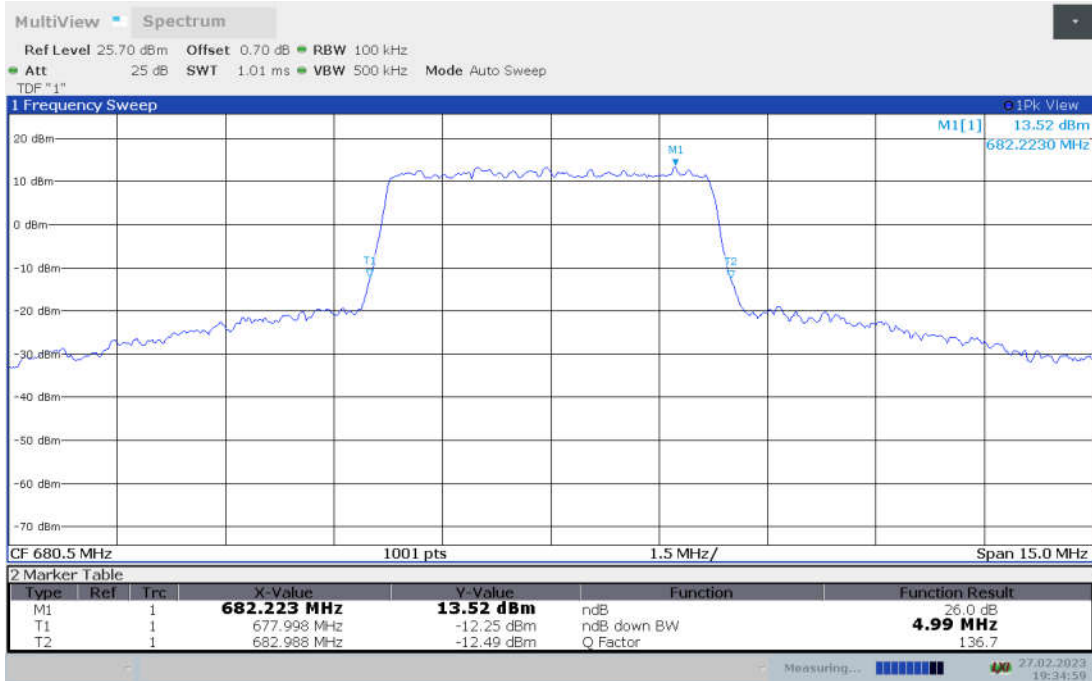

n71,5MHz Bandwidth, CP-16QAM (-26dBc BW)