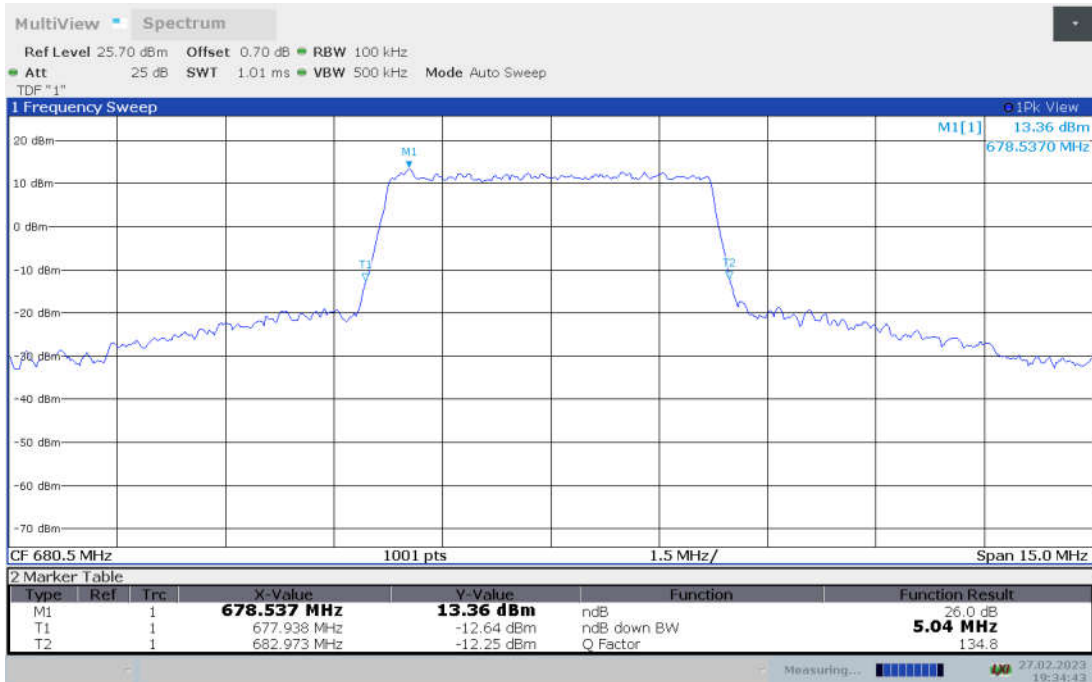

n71,5MHz Bandwidth, CP-QPSK (-26dBc BW)