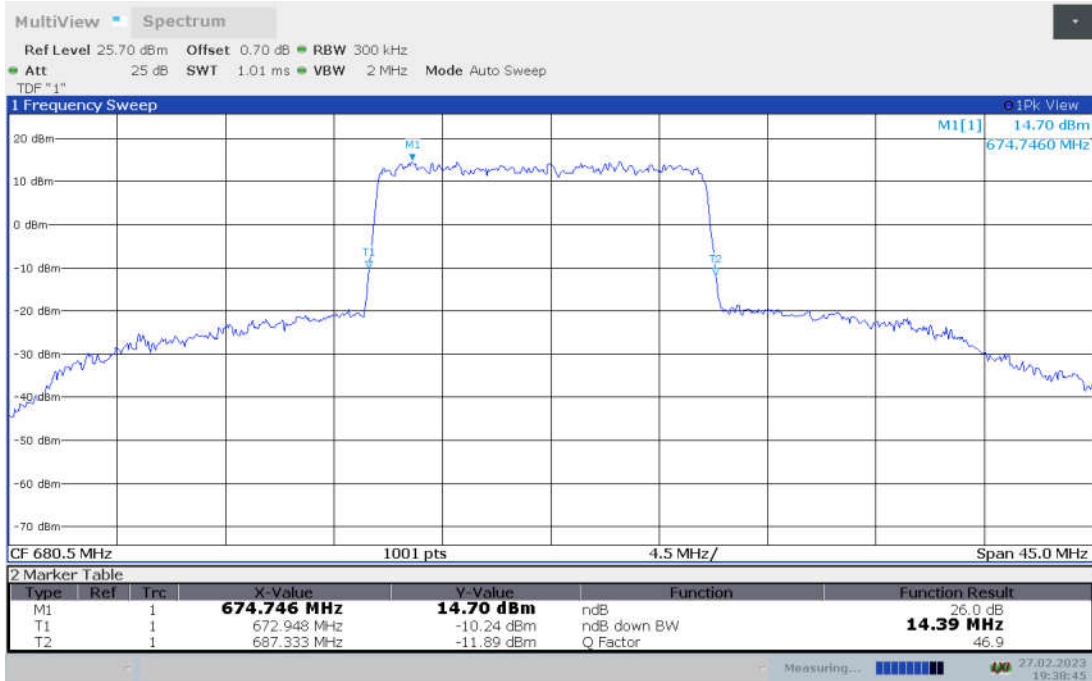

n71,15MHz Bandwidth, DFT-s-16QAM (-26dBc BW)