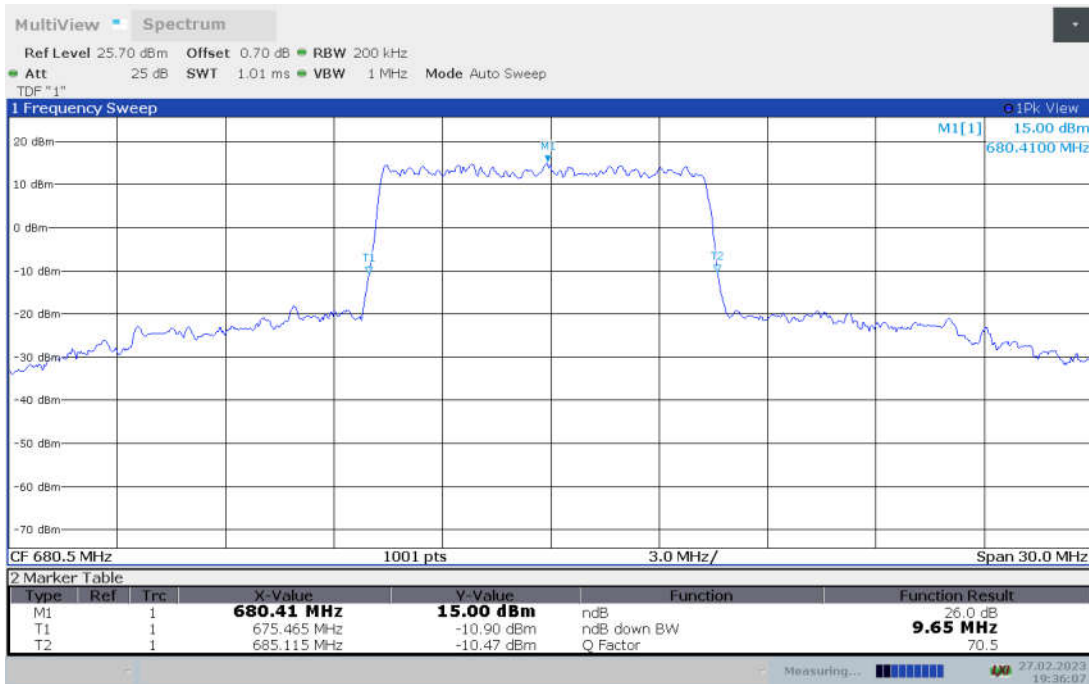

n71,10MHz Bandwidth, DFT-s-16QAM (-26dBc BW)