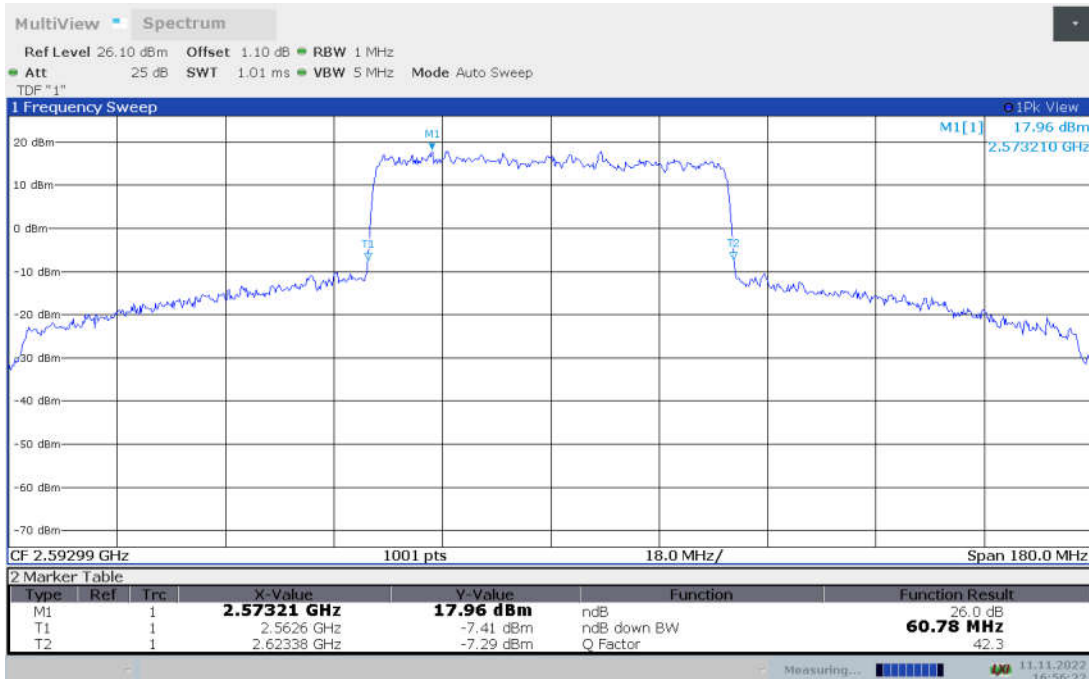

n41,50MHz Bandwidth, CP-16QAM (-26dBc BW)

n41,50MHz Bandwidth, CP-64QAM (-26dBc BW)

n41,50MHz Bandwidth, CP-256QAM (-26dBc BW)

**n41,60MHz(-26dBc BW)**

Frequency (MHz)	Emission Bandwidth (-26dBc BW) (MHz)								
	DFT-s-pi/2 BPSK	DFT-s-QPSK	DFT-s-16QAM	DFT-s-64QAM	DFT-s-256QAM	CP-QPSK	CP-16QAM	CP-64QAM	CP-256QAM
2592.99	60.78	60.96	60.78	60.78	60.96	60.96	60.78	60.78	60.78

**n41,60MHz Bandwidth,DFT-s-pi/2 BPSK (-26dBc BW)**

**n41,60MHz Bandwidth,DFT-s-QPSK (-26dBc BW)**

**n41,60MHz Bandwidth, DFT-s-16QAM (-26dBc BW)**

**n41,60MHz Bandwidth, DFT-s-64QAM (-26dBc BW)**

n41,60MHz Bandwidth, DFT-s-256QAM (-26dBc BW)