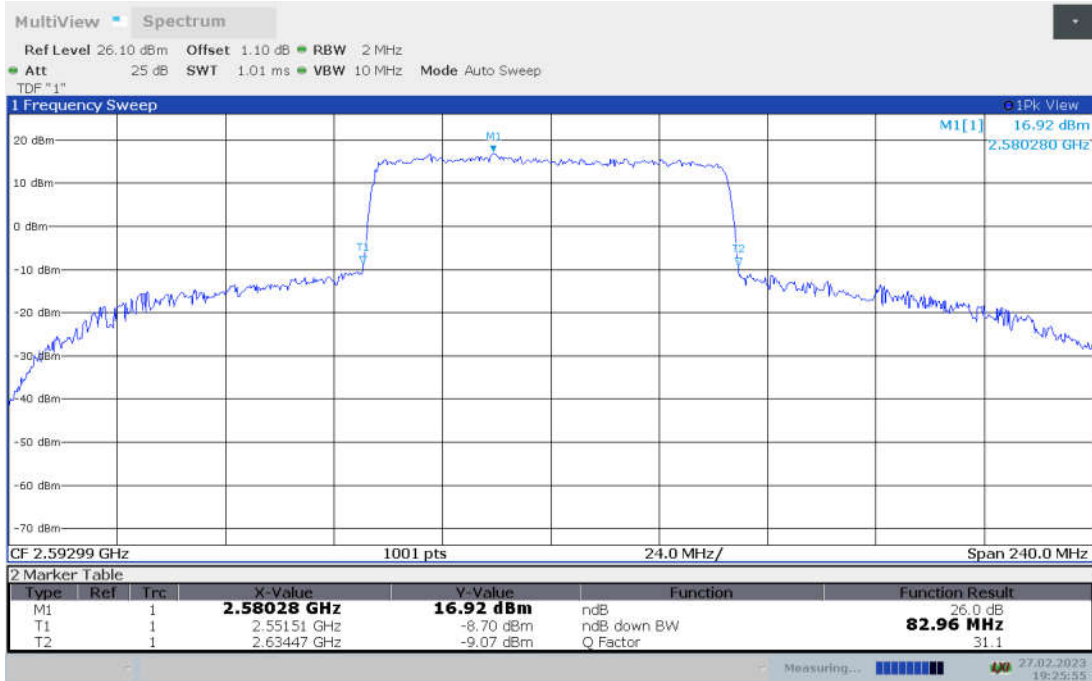

n41,80MHz Bandwidth, CP-16QAM (-26dBc BW)