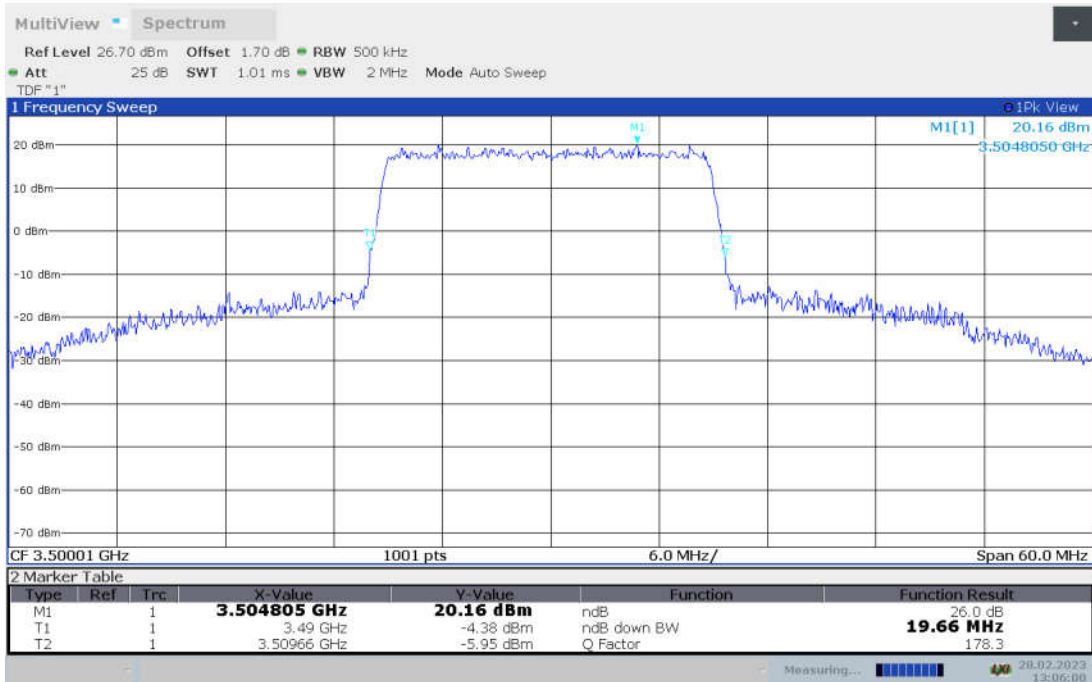

n77L,20MHz Bandwidth,DFT-s-pi/2 BPSK (-26dBc BW)

n77L,20MHz Bandwidth,DFT-s-QPSK (-26dBc BW)

n77L,20MHz Bandwidth, DFT-s-16QAM (-26dBc BW)

n77L,20MHz Bandwidth, DFT-s-64QAM (-26dBc BW)

**n77L,20MHz Bandwidth, DFT-s-256QAM (-26dBc BW)**