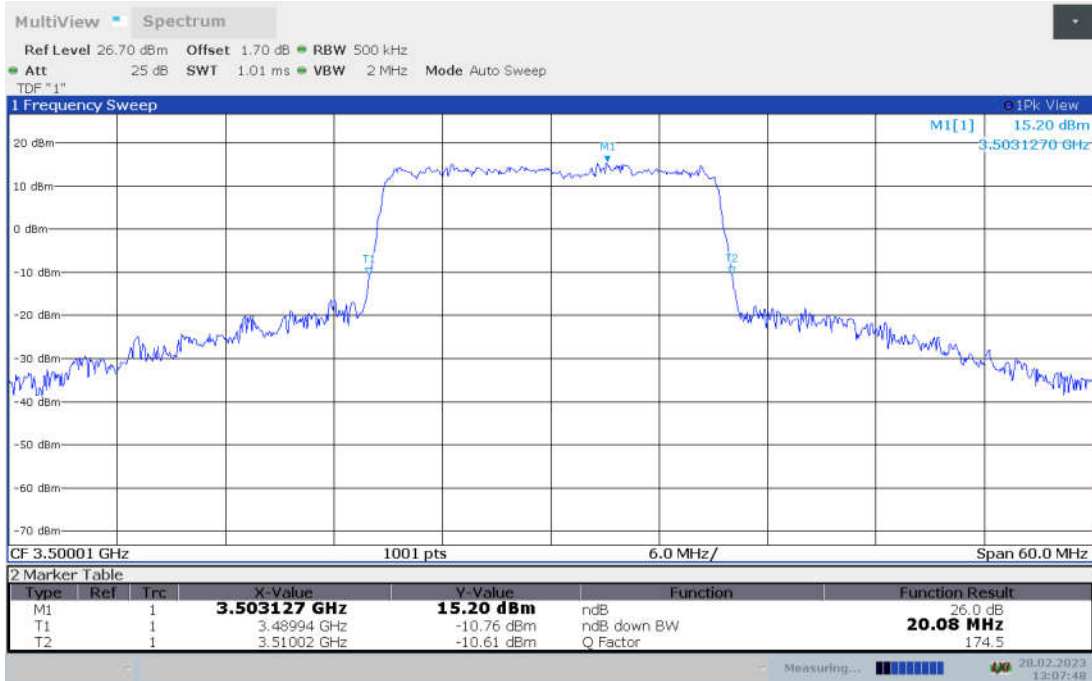

**n77L,20MHz Bandwidth, CP-QPSK (-26dBc BW)**

**n77L,20MHz Bandwidth, CP-16QAM (-26dBc BW)**

**n77L,20MHz Bandwidth, CP-64QAM (-26dBc BW)**

n77L,20MHz Bandwidth, CP-256QAM (-26dBc BW)

**n77L,40MHz(-26dBc BW)**