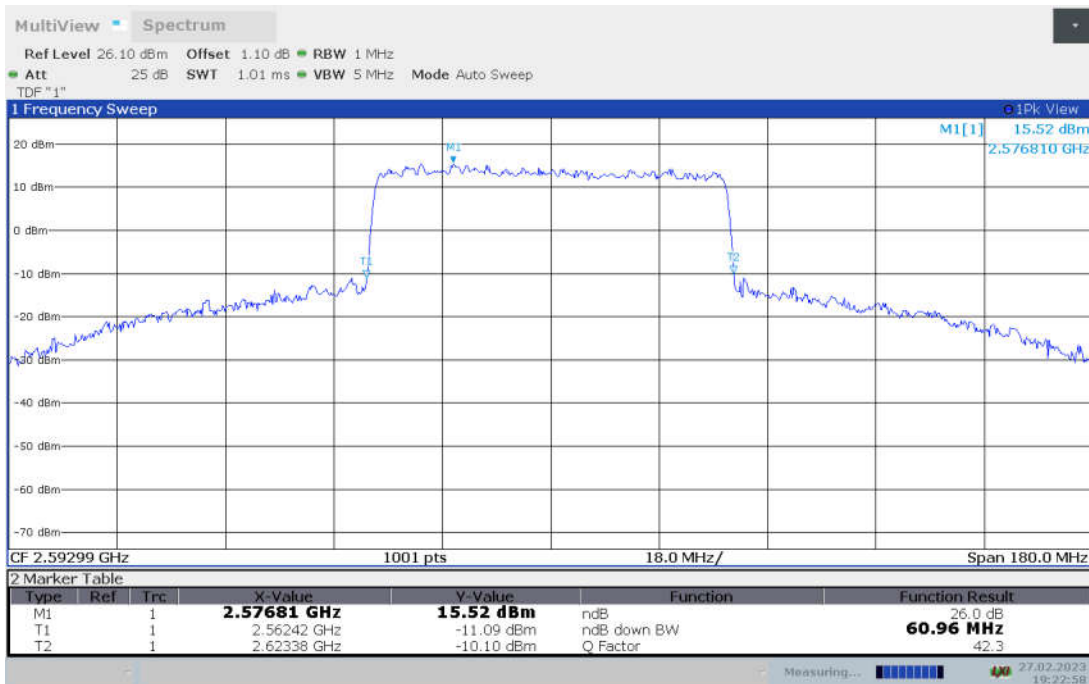

n41,60MHz Bandwidth, CP-QPSK (-26dBc BW)