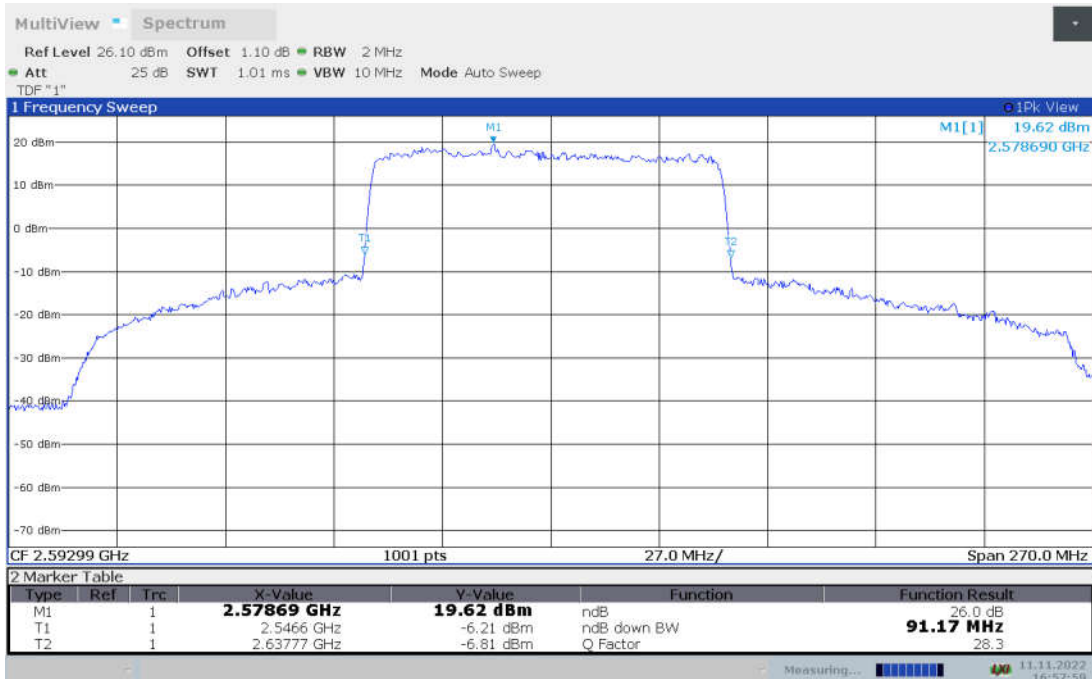

n41,90MHz Bandwidth,DFT-s-QPSK (-26dBc BW)