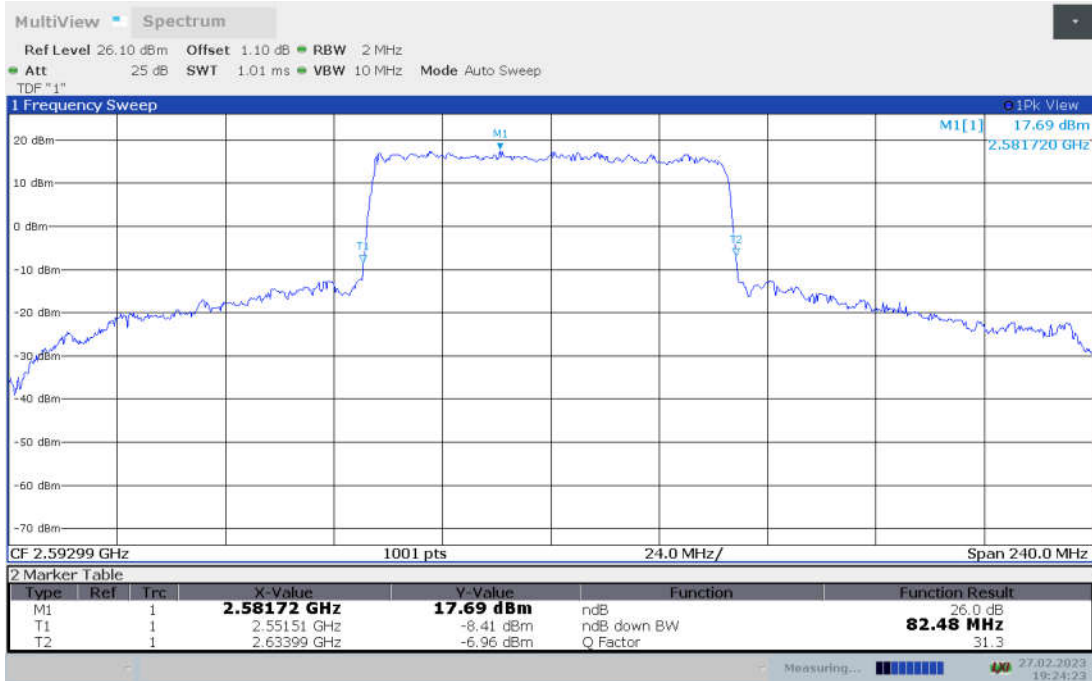

**n41,80MHz Bandwidth,DFT-s-pi/2 BPSK (-26dBc BW)**

**n41,80MHz Bandwidth,DFT-s-QPSK (-26dBc BW)**

**n41,80MHz Bandwidth, DFT-s-16QAM (-26dBc BW)**

**n41,80MHz Bandwidth, DFT-s-64QAM (-26dBc BW)**

n41,80MHz Bandwidth, DFT-s-256QAM (-26dBc BW)