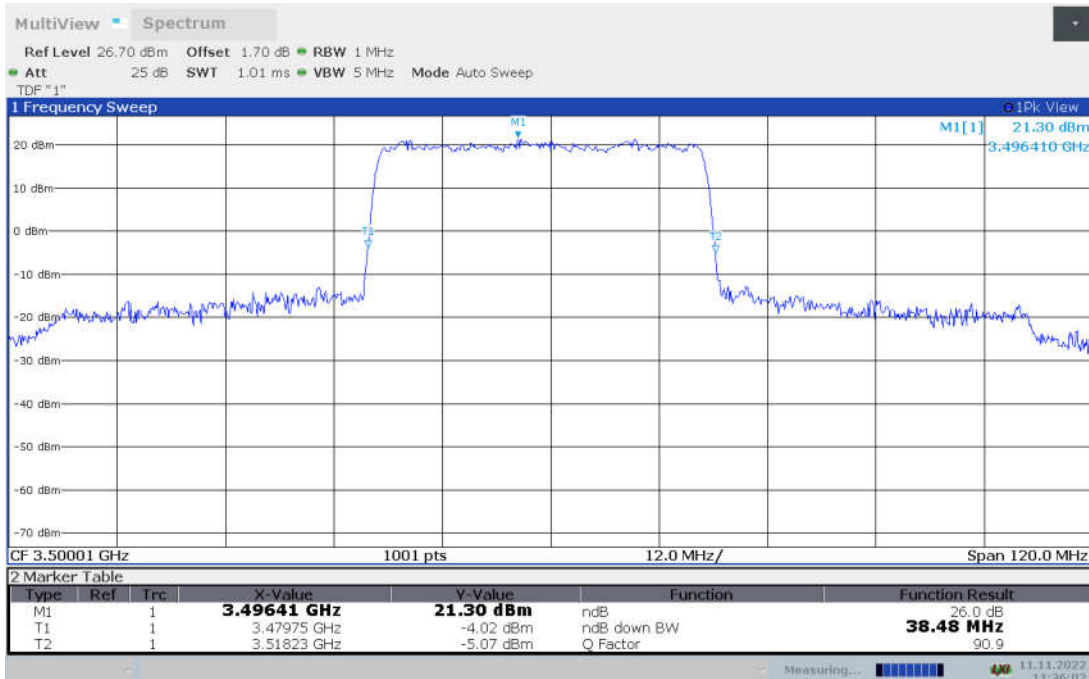

n77L,40MHz Bandwidth,DFT-s-QPSK (-26dBc BW)