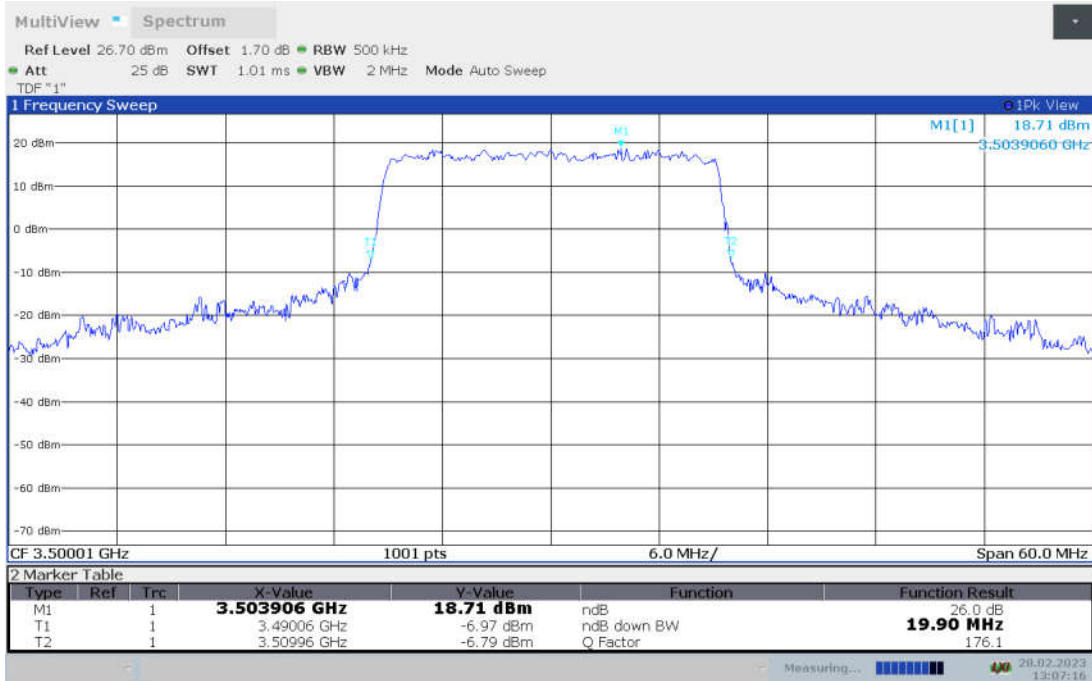

n77L,20MHz Bandwidth, CP-16QAM (-26dBc BW)