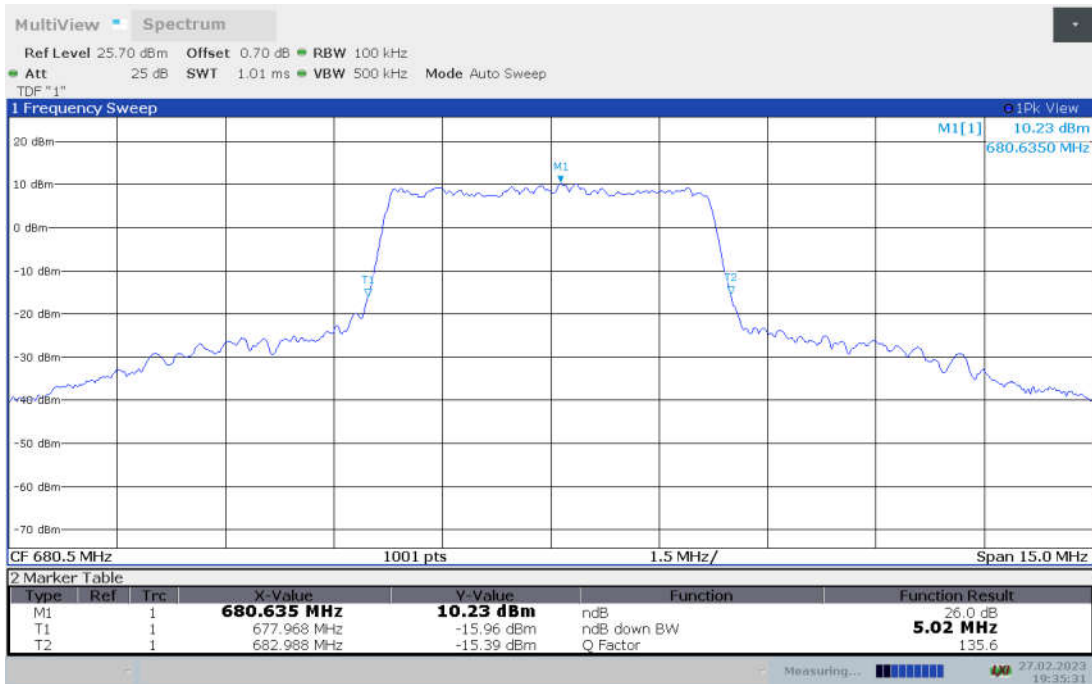

**n71,5MHz Bandwidth, CP-QPSK (-26dBc BW)**

**n71,5MHz Bandwidth, CP-16QAM (-26dBc BW)**

**n71,5MHz Bandwidth, CP-64QAM (-26dBc BW)**

n71,5MHz Bandwidth, CP-256QAM (-26dBc BW)

**n71,10MHz(-26dBc BW)**

Frequency (MHz)	Emission Bandwidth (-26dBc BW) (MHz)								
	DFT-s-pi/2 BPSK	DFT-s-QPSK	DFT-s-16QAM	DFT-s-64QAM	DFT-s-256QAM	CP-QPSK	CP-16QAM	CP-64QAM	CP-256QAM
680.5	9.71	9.65	9.65	9.74	9.74	10.07	10.01	10.04	10.13