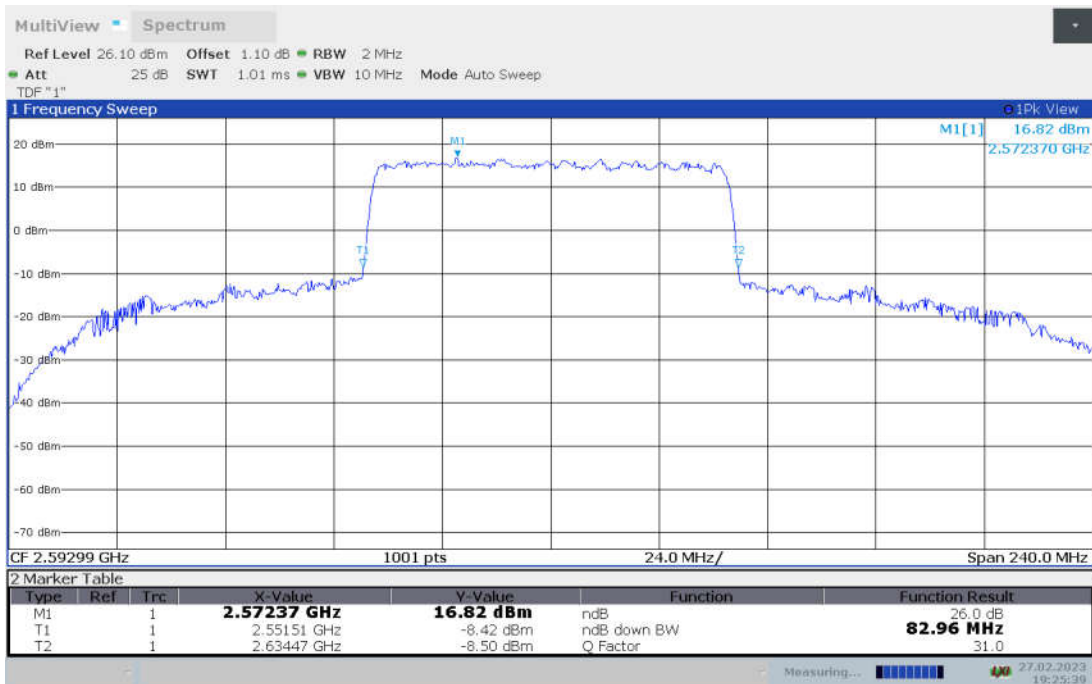

n41,80MHz Bandwidth, CP-QPSK (-26dBc BW)