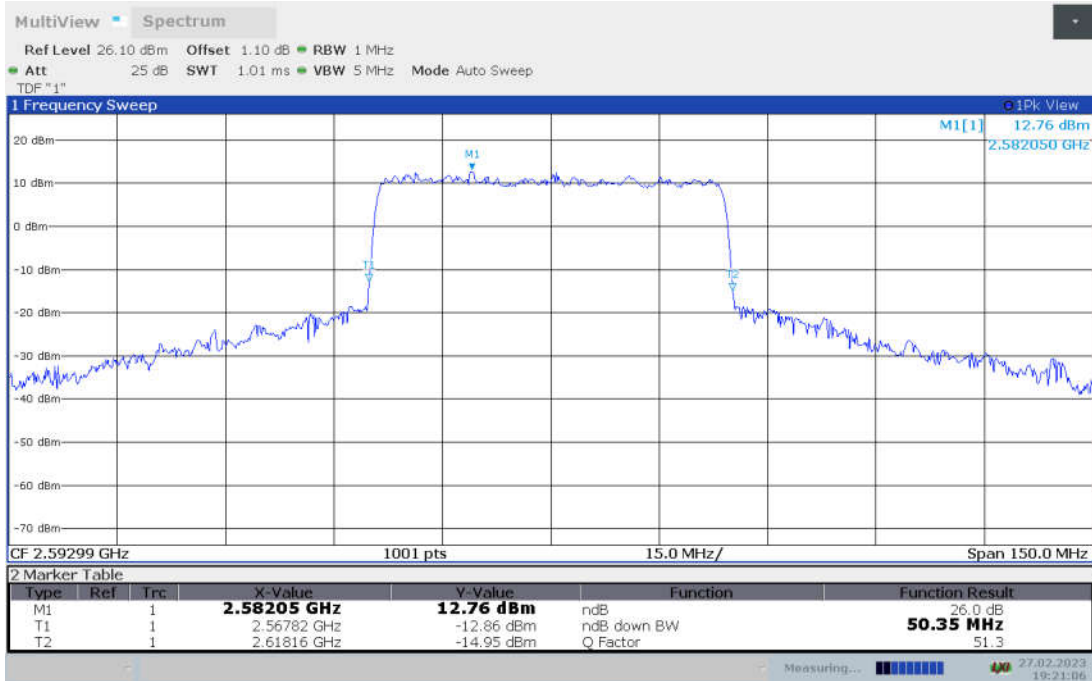

n41,50MHz Bandwidth, CP-16QAM (-26dBc BW)

n41,50MHz Bandwidth, CP-64QAM (-26dBc BW)

n41,50MHz Bandwidth, CP-256QAM (-26dBc BW)

**n41,60MHz(-26dBc BW)**

Frequency (MHz)	Emission Bandwidth (-26dBc BW) (MHz)								
	DFT-s-pi/2 BPSK	DFT-s-QPSK	DFT-s-16QAM	DFT-s-64QAM	DFT-s-256QAM	CP-QPSK	CP-16QAM	CP-64QAM	CP-256QAM
2592.99	60.78	60.96	60.78	60.78	60.96	60.96	60.78	60.78	60.78