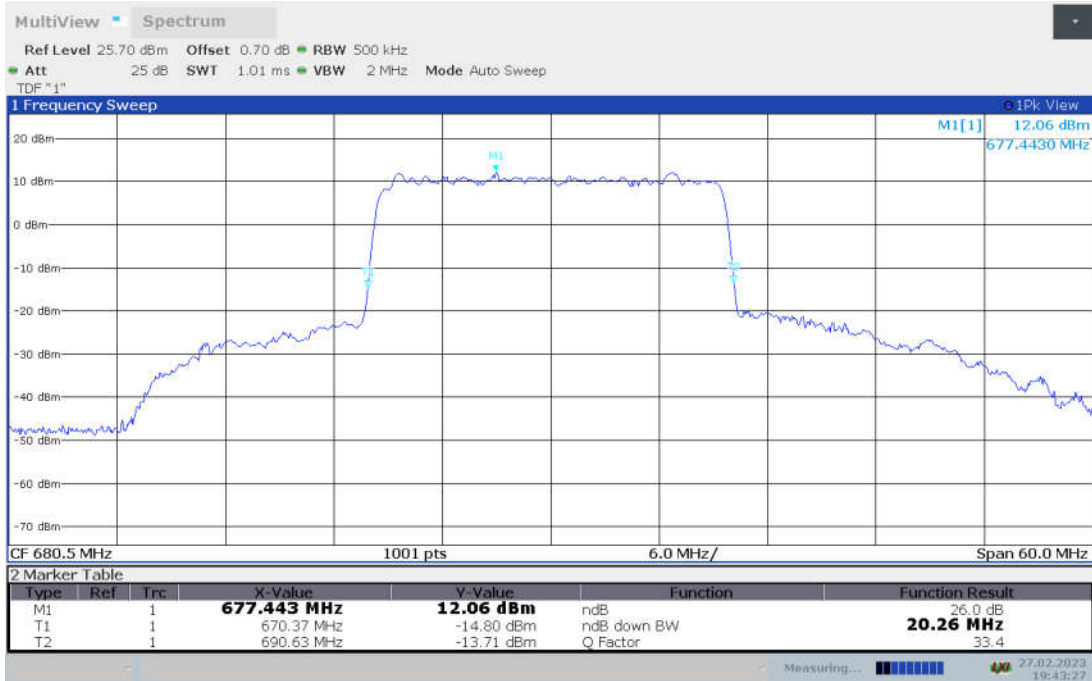

n71,20MHz Bandwidth, CP-QPSK (-26dBc BW)

n71,20MHz Bandwidth, CP-16QAM (-26dBc BW)

n71,20MHz Bandwidth, CP-64QAM (-26dBc BW)

n71,20MHz Bandwidth, CP-256QAM (-26dBc BW)

n77L

n77L,20MHz(-26dBc BW)

Frequency (MHz)	Emission Bandwidth (-26dBc BW) (MHz)								
	DFT-s-pi/2 BPSK	DFT-s-QPSK	DFT-s-16QAM	DFT-s-64QAM	DFT-s-256QAM	CP-QPSK	CP-16QAM	CP-64QAM	CP-256QAM
3500.01	19.72	19.54	19.54	19.66	19.72	20.02	19.90	19.90	20.08

n77L,20MHz Bandwidth,DFT-s-pi/2 BPSK (-26dBc BW)

n77L,20MHz Bandwidth,DFT-s-QPSK (-26dBc BW)

n77L,20MHz Bandwidth, DFT-s-16QAM (-26dBc BW)

n77L,20MHz Bandwidth, DFT-s-64QAM (-26dBc BW)

**n77L,20MHz Bandwidth, DFT-s-256QAM (-26dBc BW)**