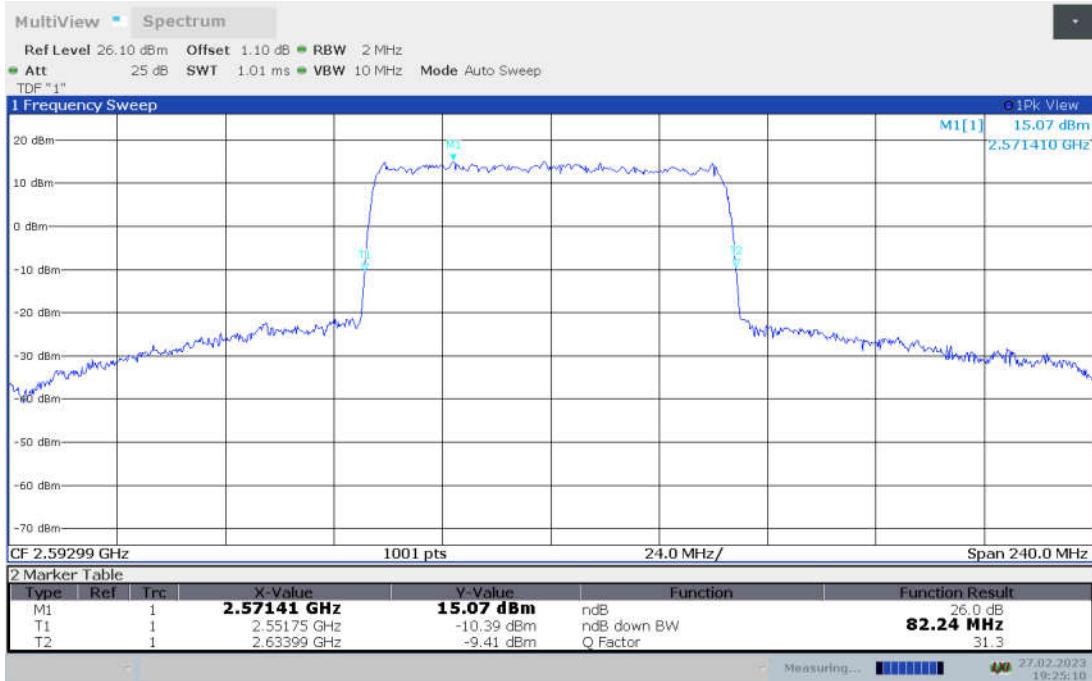

**n41,80MHz Bandwidth,DFT-s-pi/2 BPSK (-26dBc BW)**

**n41,80MHz Bandwidth,DFT-s-QPSK (-26dBc BW)**

**n41,80MHz Bandwidth, DFT-s-16QAM (-26dBc BW)**

**n41,80MHz Bandwidth, DFT-s-64QAM (-26dBc BW)**

n41,80MHz Bandwidth, DFT-s-256QAM (-26dBc BW)