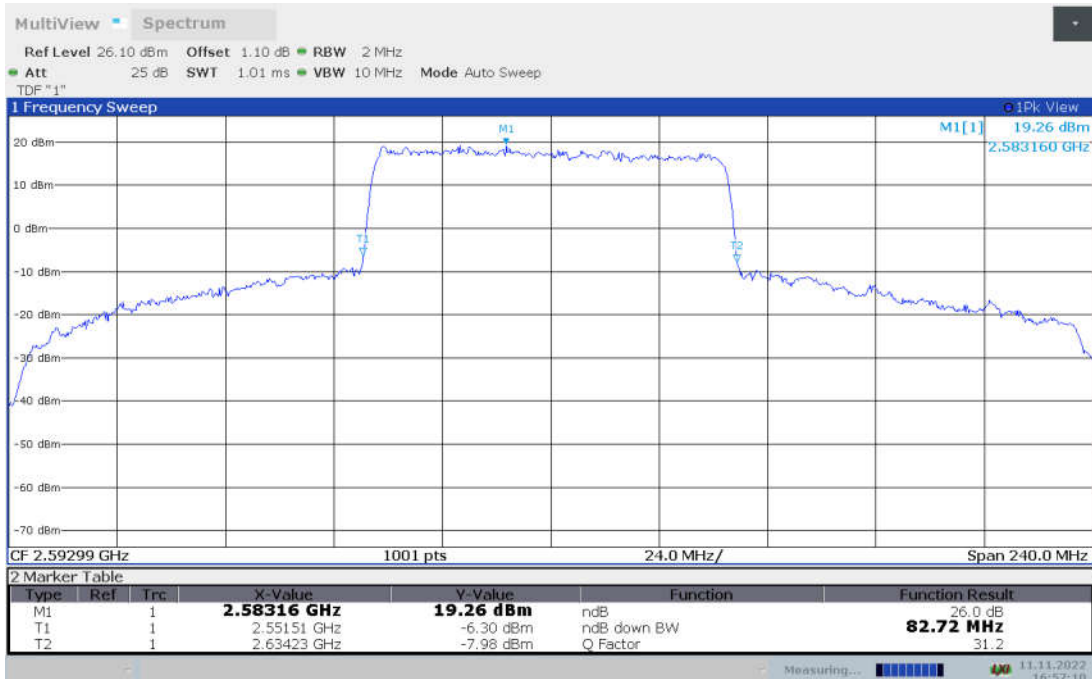

n41,60MHz Bandwidth, CP-QPSK (-26dBc BW)

n41,60MHz Bandwidth, CP-16QAM (-26dBc BW)

n41,60MHz Bandwidth, CP-64QAM (-26dBc BW)

n41,60MHz Bandwidth, CP-256QAM (-26dBc BW)

**n41,80MHz(-26dBc BW)**

Frequency (MHz)	Emission Bandwidth (-26dBc BW) (MHz)								
	DFT-s-pi/2 BPSK	DFT-s-QPSK	DFT-s-16QAM	DFT-s-64QAM	DFT-s-256QAM	CP-QPSK	CP-16QAM	CP-64QAM	CP-256QAM
2592.99	82.24	82.72	82.48	82.48	82.24	82.96	82.96	82.96	82.48

**n41,80MHz Bandwidth,DFT-s-pi/2 BPSK (-26dBc BW)**

**n41,80MHz Bandwidth,DFT-s-QPSK (-26dBc BW)**

**n41,80MHz Bandwidth, DFT-s-16QAM (-26dBc BW)**

**n41,80MHz Bandwidth, DFT-s-64QAM (-26dBc BW)**

n41,80MHz Bandwidth, DFT-s-256QAM (-26dBc BW)