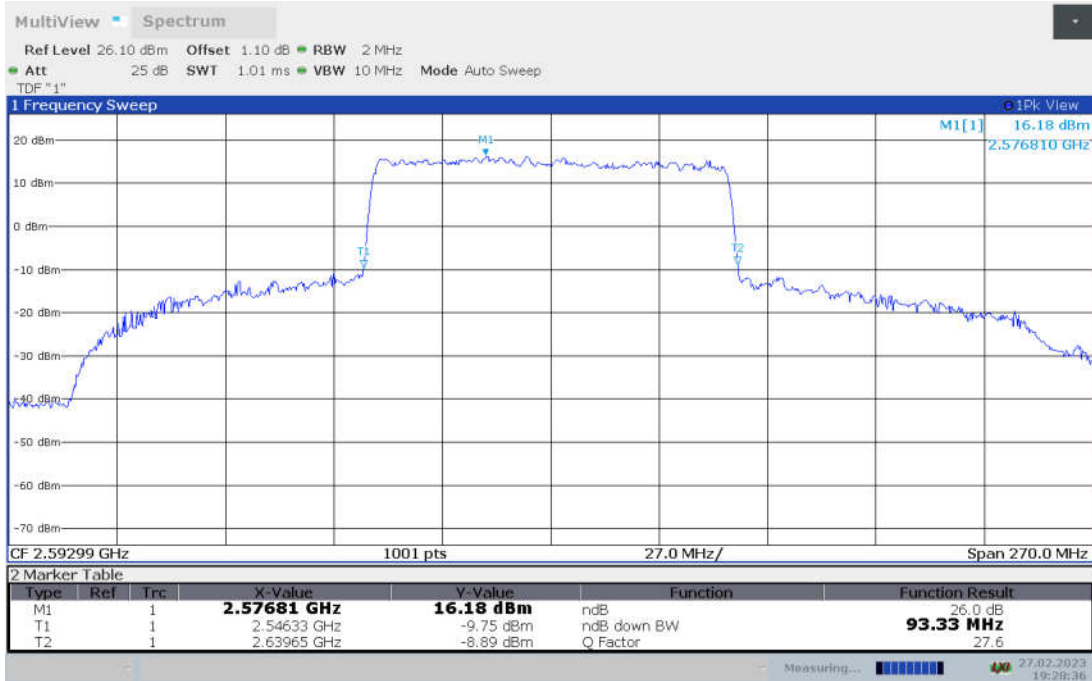

n41,90MHz Bandwidth, CP-16QAM (-26dBc BW)