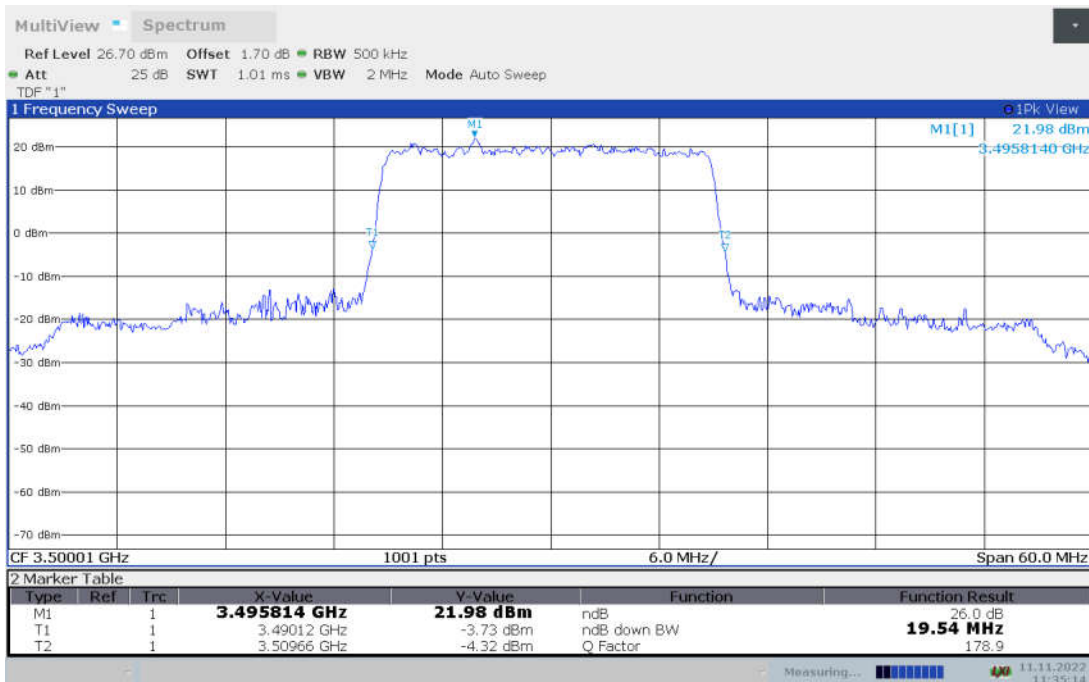

n77L,20MHz Bandwidth,DFT-s-pi/2 BPSK (-26dBc BW)

n77L,20MHz Bandwidth,DFT-s-QPSK (-26dBc BW)

n77L,20MHz Bandwidth, DFT-s-16QAM (-26dBc BW)

n77L,20MHz Bandwidth, DFT-s-64QAM (-26dBc BW)

**n77L,20MHz Bandwidth, DFT-s-256QAM (-26dBc BW)**