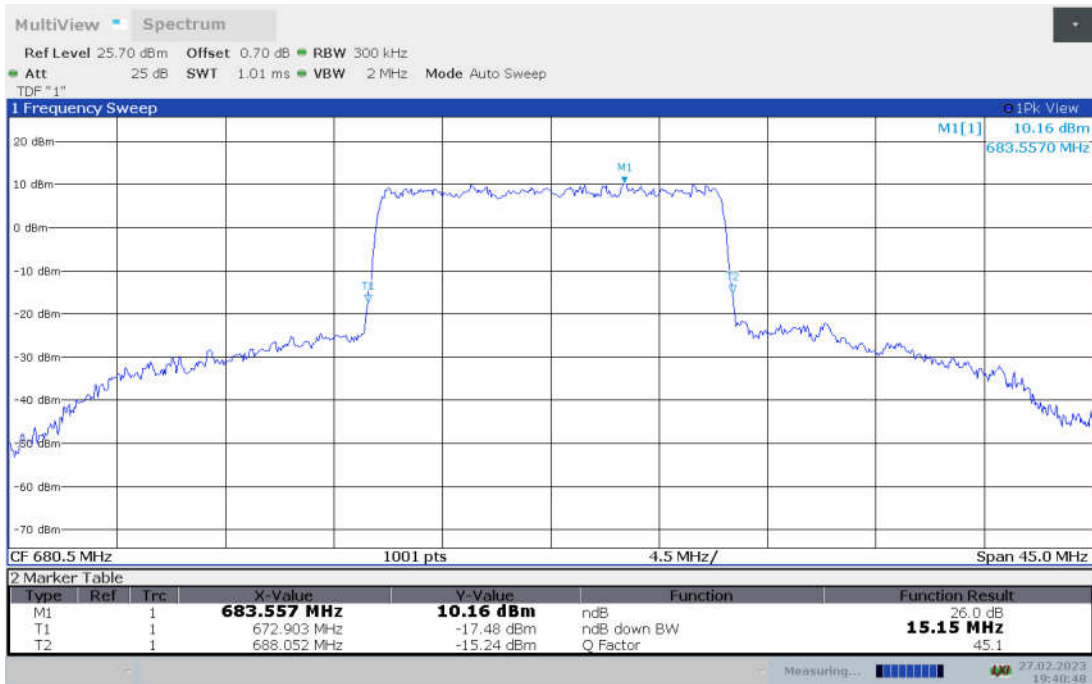

n71,15MHz Bandwidth, CP-QPSK (-26dBc BW)

n71,15MHz Bandwidth, CP-16QAM (-26dBc BW)

n71,15MHz Bandwidth, CP-64QAM (-26dBc BW)

n71,15MHz Bandwidth, CP-256QAM (-26dBc BW)

**n71,20MHz(-26dBc BW)**

Frequency (MHz)	Emission Bandwidth (-26dBc BW) (MHz)								
	DFT-s-pi/2 BPSK	DFT-s-QPSK	DFT-s-16QAM	DFT-s-64QAM	DFT-s-256QAM	CP-QPSK	CP-16QAM	CP-64QAM	CP-256QAM
680.5	19.24	19.30	19.30	19.24	19.24	20.32	20.62	20.32	20.26