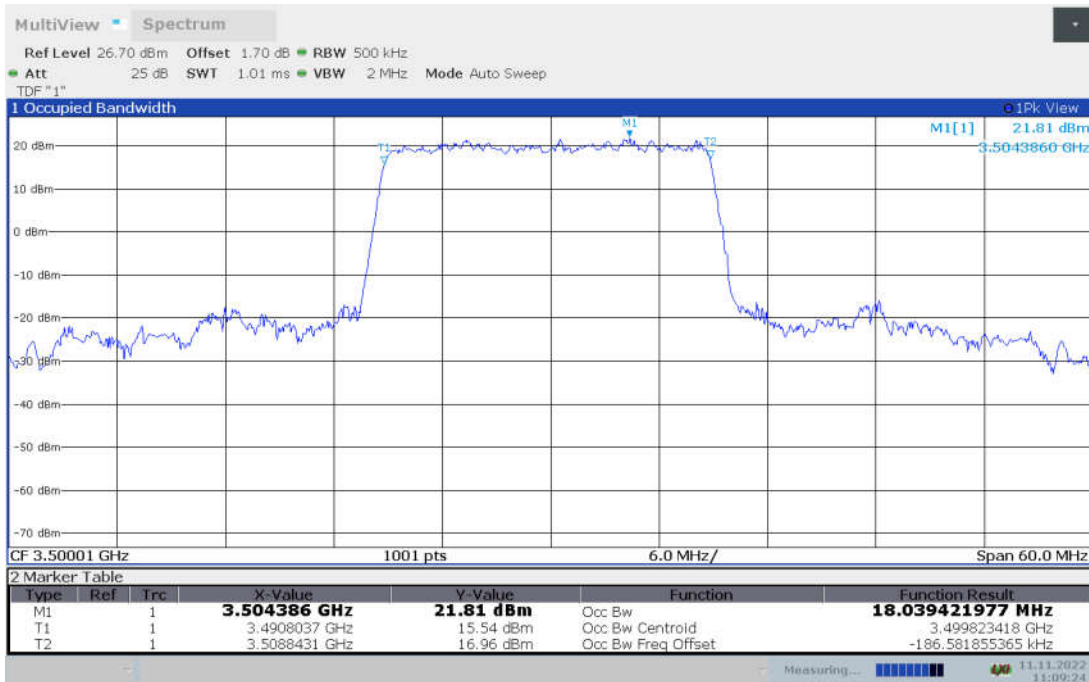

n77H, 100MHz Bandwidth, CP-QPSK (99% BW)

n77H, 100MHz Bandwidth, CP-16QAM (99% BW)

n77H, 100MHz Bandwidth, CP-64QAM (99% BW)

n77H,100MHz Bandwidth, CP-256QAM (99% BW)

n78L

n78L,20MHz(99% BW)

Frequency (MHz)	Occupied Bandwidth (99% BW) (MHz)								
	DFT-s-pi/2 BPSK	DFT-s-QPSK	DFT-s-16QAM	DFT-s-64QAM	DFT-s-256QAM	CP-QPSK	CP-16QAM	CP-64QAM	CP-256QAM
3500.01	18.039	18.090	18.052	17.982	18.042	18.312	18.383	18.344	18.382

n78L,20MHz Bandwidth,DFT-s-pi/2 BPSK (99% BW)

n78L,20MHz Bandwidth,DFT-s-QPSK (99% BW)

n78L,20MHz Bandwidth, DFT-s-16QAM (99% BW)

n78L,20MHz Bandwidth, DFT-s-64QAM (99% BW)

n78L,20MHz Bandwidth, DFT-s-256QAM (99% BW)