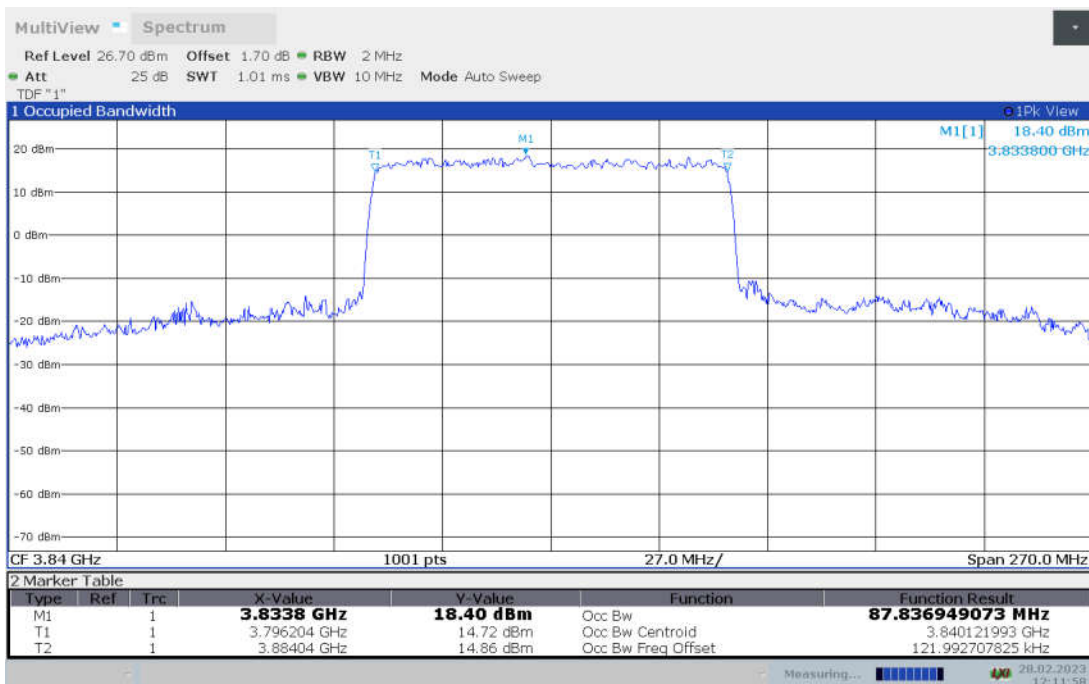

n77H,90MHz Bandwidth, CP-64QAM (99% BW)