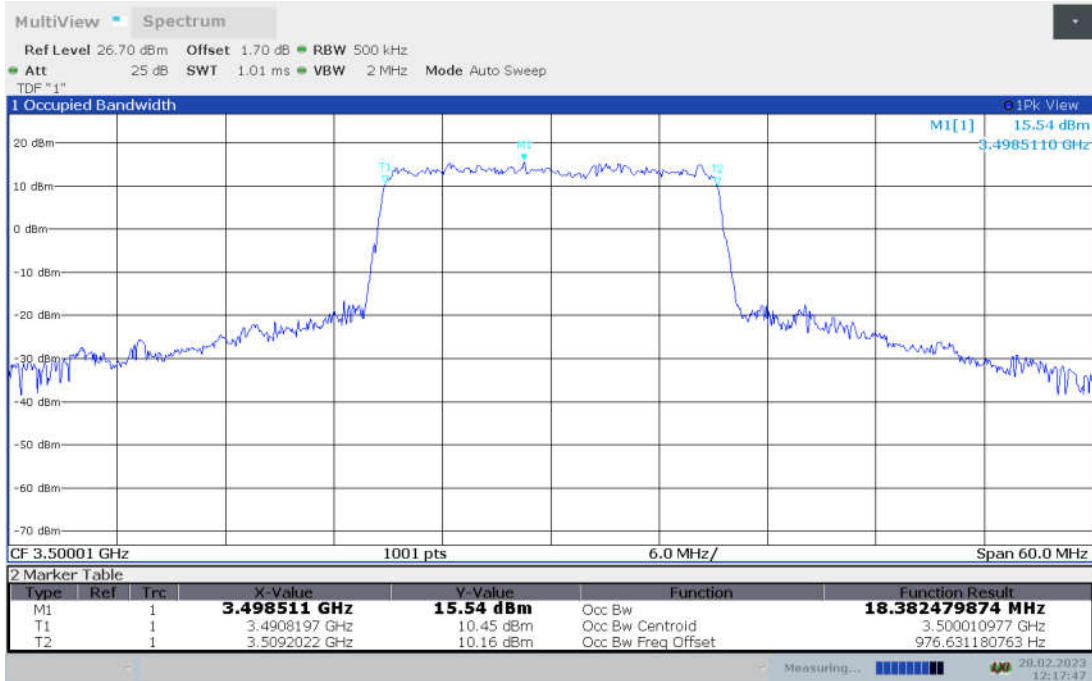

n78L,20MHz Bandwidth, CP-QPSK (99% BW)

n78L,20MHz Bandwidth, CP-16QAM (99% BW)

n78L,20MHz Bandwidth, CP-64QAM (99% BW)

n78L,20MHz Bandwidth, CP-256QAM (99% BW)

n78L,30MHz(99% BW)

Frequency (MHz)	Occupied Bandwidth (99% BW) (MHz)								
	DFT-s-pi/2 BPSK	DFT-s-QPSK	DFT-s-16QAM	DFT-s-64QAM	DFT-s-256QAM	CP-QPSK	CP-16QAM	CP-64QAM	CP-256QAM
3500.01	26.916	26.884	26.920	26.867	26.685	27.850	27.843	27.957	27.910

n78L,30MHz Bandwidth,DFT-s-pi/2 BPSK (99% BW)

n78L,30MHz Bandwidth,DFT-s-QPSK (99% BW)

n78L,30MHz Bandwidth, DFT-s-16QAM (99% BW)

n78L,30MHz Bandwidth, DFT-s-64QAM (99% BW)

n78L,30MHz Bandwidth, DFT-s-256QAM (99% BW)