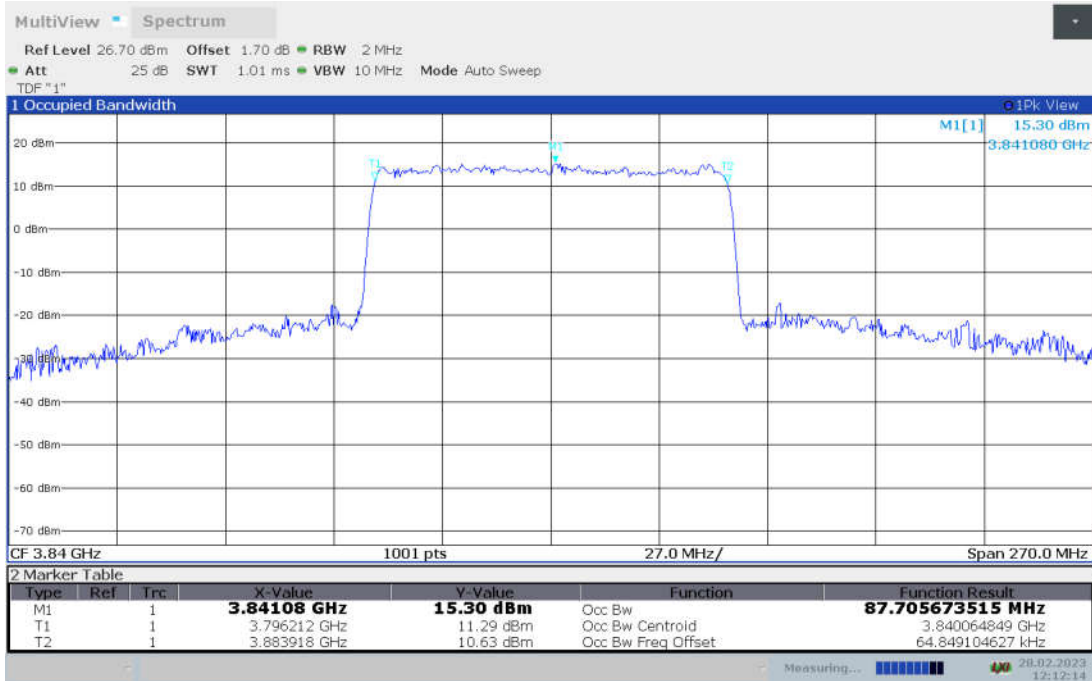

n77H,90MHz Bandwidth, CP-QPSK (99% BW)

n77H,90MHz Bandwidth, CP-16QAM (99% BW)

n77H,90MHz Bandwidth, CP-64QAM (99% BW)

n77H,90MHz Bandwidth, CP-256QAM (99% BW)

n77H,100MHz(99% BW)

Frequency (MHz)	Occupied Bandwidth (99% BW) (MHz)								
	DFT-s-pi/2 BPSK	DFT-s-QPSK	DFT-s-16QAM	DFT-s-64QAM	DFT-s-256QAM	CP-QPSK	CP-16QAM	CP-64QAM	CP-256QAM
3840	96.839	96.670	96.866	96.942	96.682	97.922	97.929	97.584	97.678

n77H,100MHz Bandwidth,DFT-s-pi/2 BPSK (99% BW)

n77H,100MHz Bandwidth,DFT-s-QPSK (99% BW)

n77H,100MHz Bandwidth, DFT-s-16QAM (99% BW)

n77H,100MHz Bandwidth, DFT-s-64QAM (99% BW)

n77H, 100MHz Bandwidth, DFT-s-256QAM (99% BW)