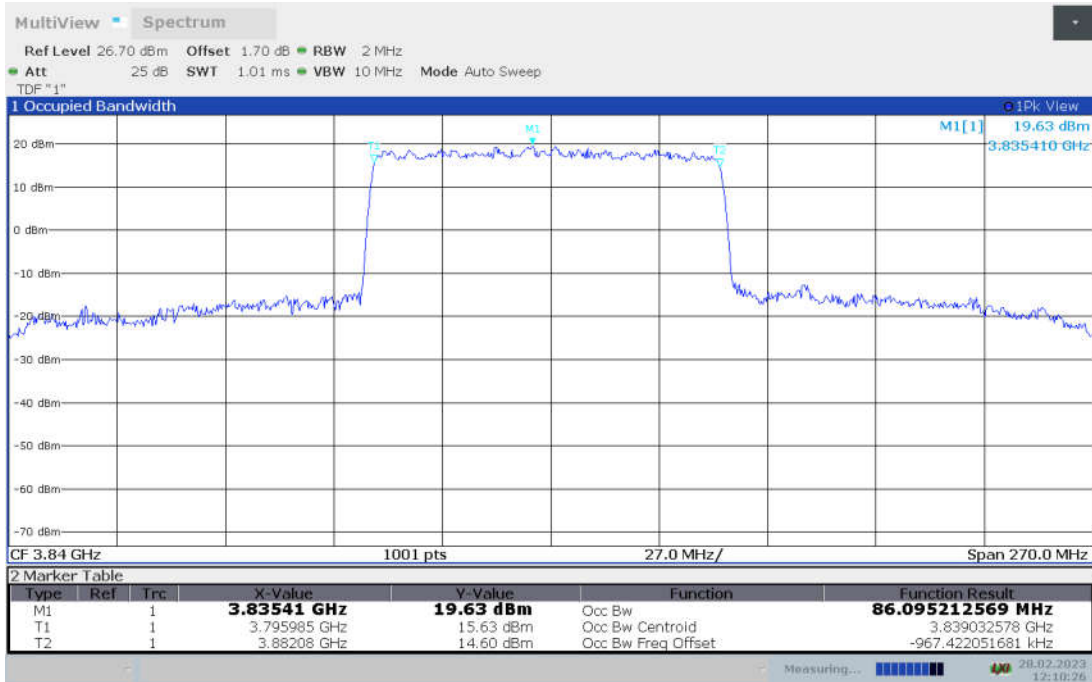

n77H,90MHz Bandwidth,DFT-s-pi/2 BPSK (99% BW)

n77H,90MHz Bandwidth,DFT-s-QPSK (99% BW)

n77H,90MHz Bandwidth, DFT-s-16QAM (99% BW)

n77H,90MHz Bandwidth, DFT-s-64QAM (99% BW)

n77H,90MHz Bandwidth, DFT-s-256QAM (99% BW)