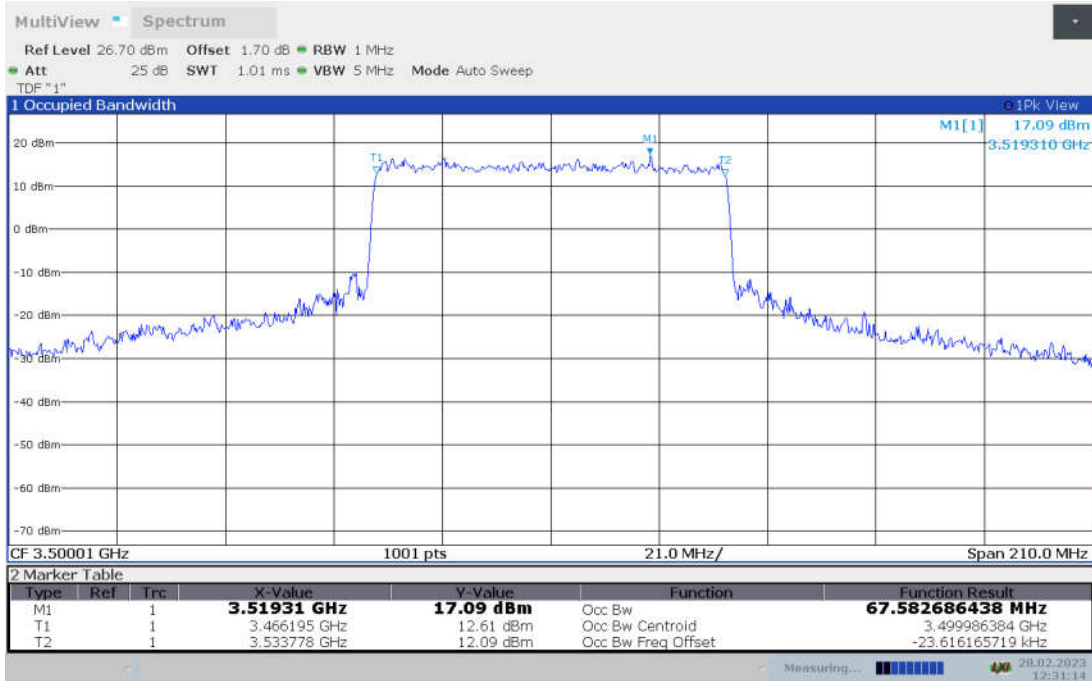

n78L,70MHz Bandwidth, CP-16QAM (99% BW)