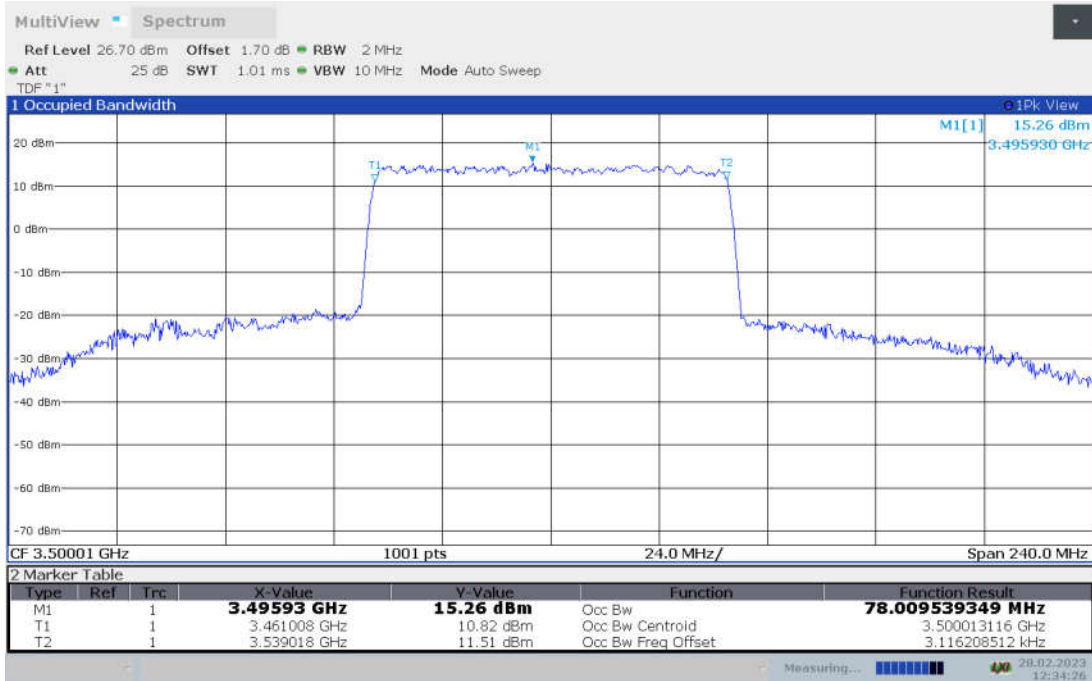

n78L,80MHz Bandwidth,DFT-s-pi/2 BPSK (99% BW)

n78L,80MHz Bandwidth,DFT-s-QPSK (99% BW)

n78L,80MHz Bandwidth, DFT-s-16QAM (99% BW)

n78L,80MHz Bandwidth, DFT-s-64QAM (99% BW)

n78L,80MHz Bandwidth, DFT-s-256QAM (99% BW)

n78L,80MHz Bandwidth, CP-QPSK (99% BW)

n78L,80MHz Bandwidth, CP-16QAM (99% BW)

n78L,80MHz Bandwidth, CP-64QAM (99% BW)

n78L,80MHz Bandwidth, CP-256QAM (99% BW)

n78L,90MHz(99% BW)

Frequency (MHz)	Occupied Bandwidth (99% BW) (MHz)								
	DFT-s-pi/2 BPSK	DFT-s-QPSK	DFT-s-16QAM	DFT-s-64QAM	DFT-s-256QAM	CP-QPSK	CP-16QAM	CP-64QAM	CP-256QAM
3500.01	86.015	86.199	86.190	86.135	85.964	87.811	87.819	87.866	87.803

n78L,90MHz Bandwidth,DFT-s-pi/2 BPSK (99% BW)

n78L,90MHz Bandwidth,DFT-s-QPSK (99% BW)

n78L,90MHz Bandwidth, DFT-s-16QAM (99% BW)

n78L,90MHz Bandwidth, DFT-s-64QAM (99% BW)

n78L,90MHz Bandwidth, DFT-s-256QAM (99% BW)