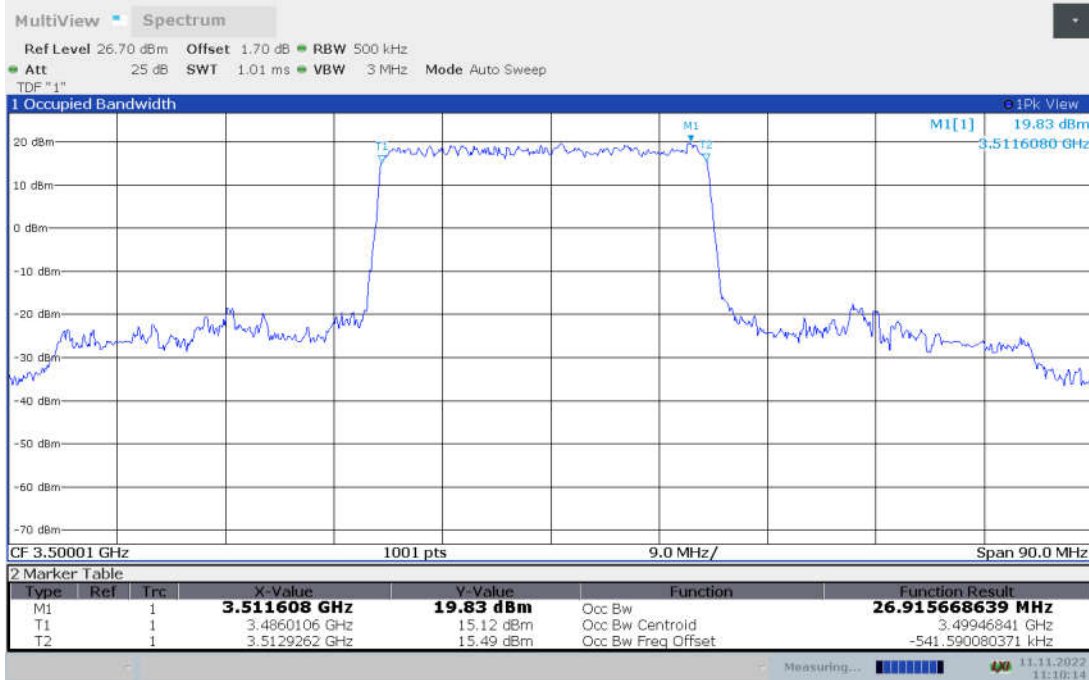

n78L,20MHz Bandwidth, CP-QPSK (99% BW)

n78L,20MHz Bandwidth, CP-16QAM (99% BW)

n78L,20MHz Bandwidth, CP-64QAM (99% BW)

n78L,20MHz Bandwidth, CP-256QAM (99% BW)

n78L,30MHz(99% BW)

Frequency (MHz)	Occupied Bandwidth (99% BW) (MHz)								
	DFT-s-pi/2 BPSK	DFT-s-QPSK	DFT-s-16QAM	DFT-s-64QAM	DFT-s-256QAM	CP-QPSK	CP-16QAM	CP-64QAM	CP-256QAM
3500.01	26.916	26.884	26.920	26.867	26.685	27.850	27.843	27.957	27.910

n78L,30MHz Bandwidth,DFT-s-pi/2 BPSK (99% BW)

n78L,30MHz Bandwidth,DFT-s-QPSK (99% BW)

n78L,30MHz Bandwidth, DFT-s-16QAM (99% BW)

n78L,30MHz Bandwidth, DFT-s-64QAM (99% BW)

n78L,30MHz Bandwidth, DFT-s-256QAM (99% BW)