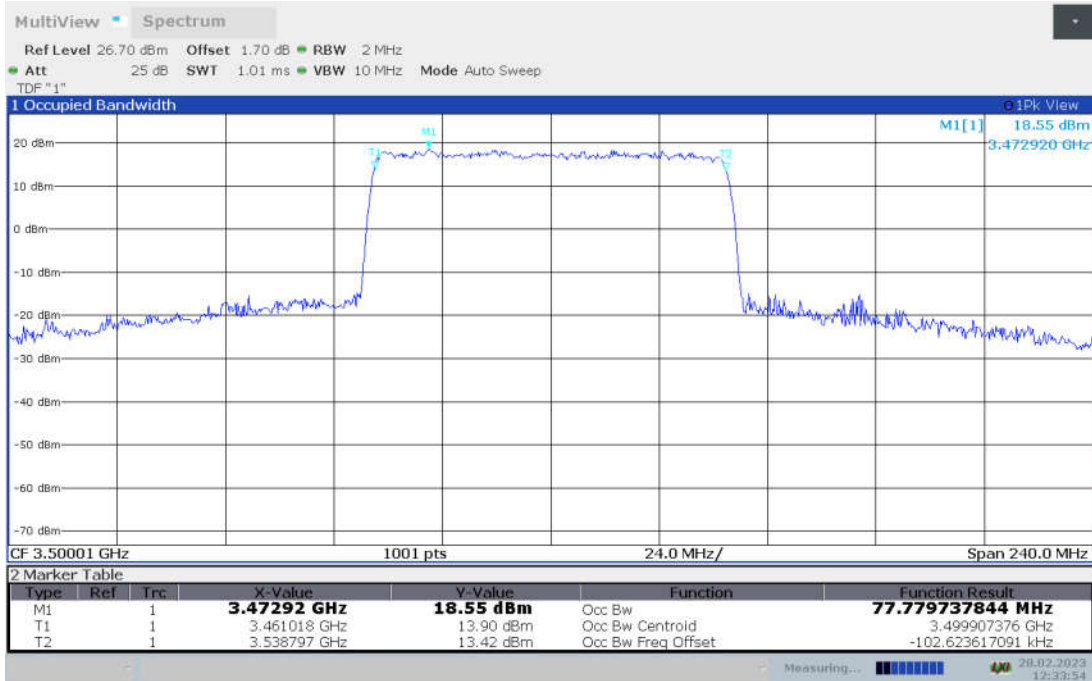

n78L,80MHz Bandwidth, CP-16QAM (99% BW)