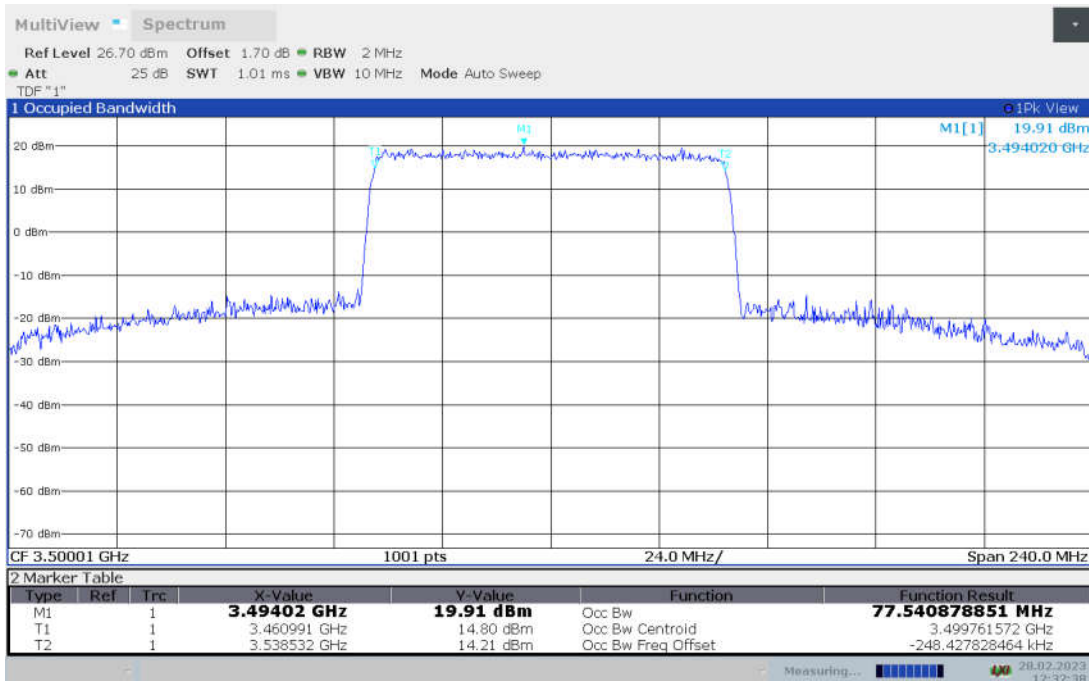

n78L,80MHz Bandwidth,DFT-s-pi/2 BPSK (99% BW)

n78L,80MHz Bandwidth,DFT-s-QPSK (99% BW)

n78L,80MHz Bandwidth, DFT-s-16QAM (99% BW)

n78L,80MHz Bandwidth, DFT-s-64QAM (99% BW)

n78L,80MHz Bandwidth, DFT-s-256QAM (99% BW)