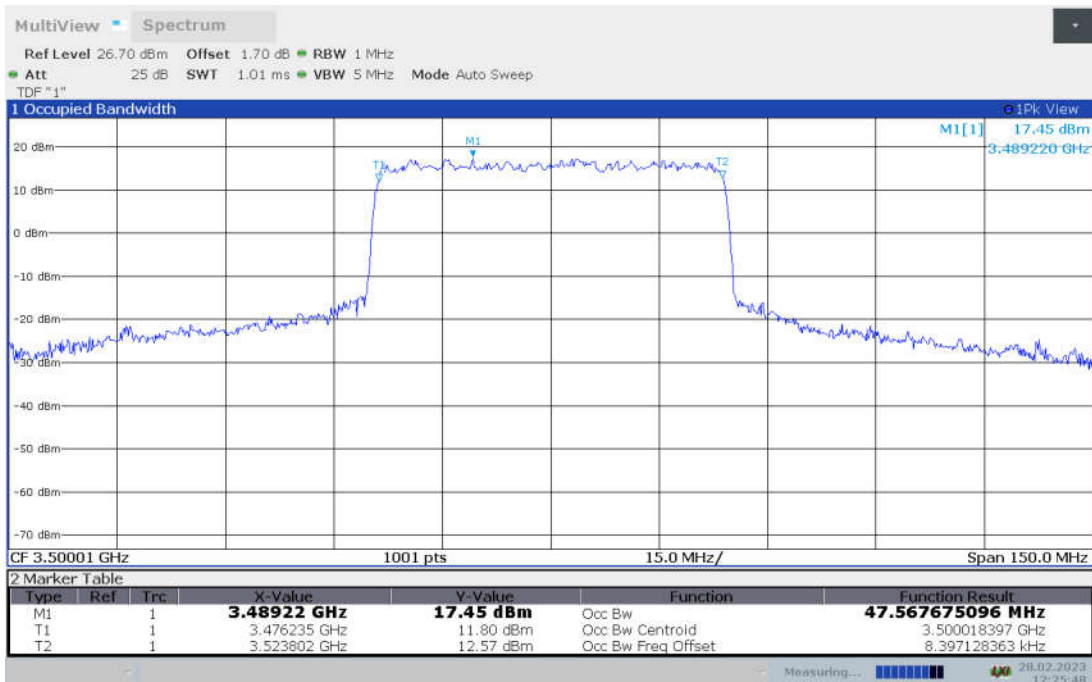

n78L,50MHz Bandwidth, CP-64QAM (99% BW)