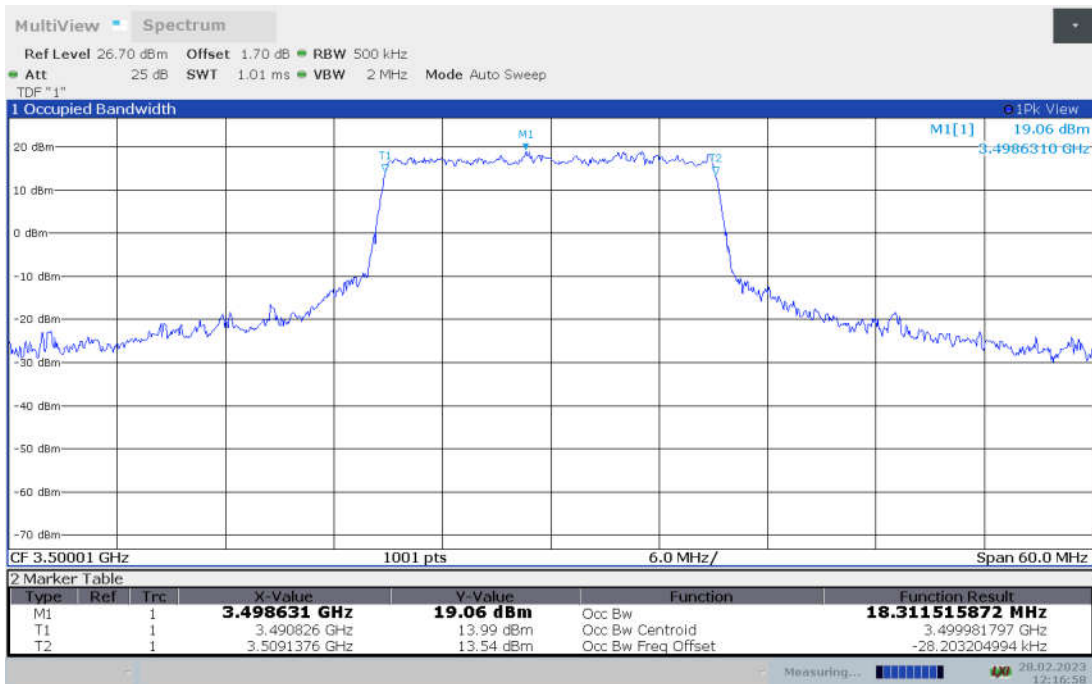

n78L,20MHz Bandwidth, CP-QPSK (99% BW)