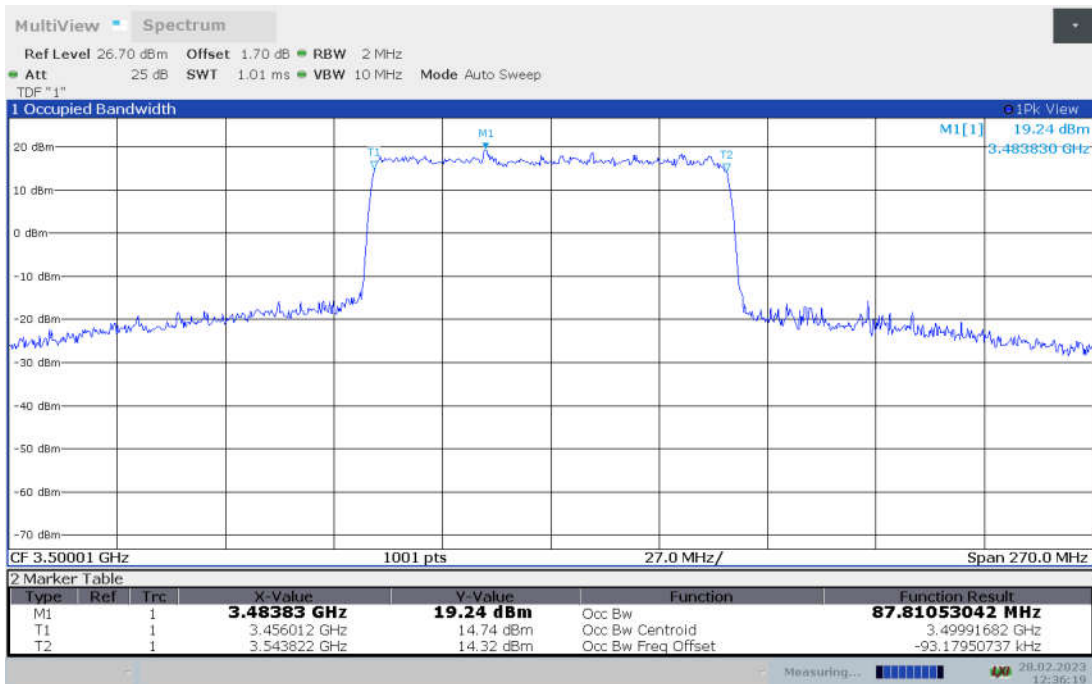

n78L,90MHz Bandwidth, CP-QPSK (99% BW)