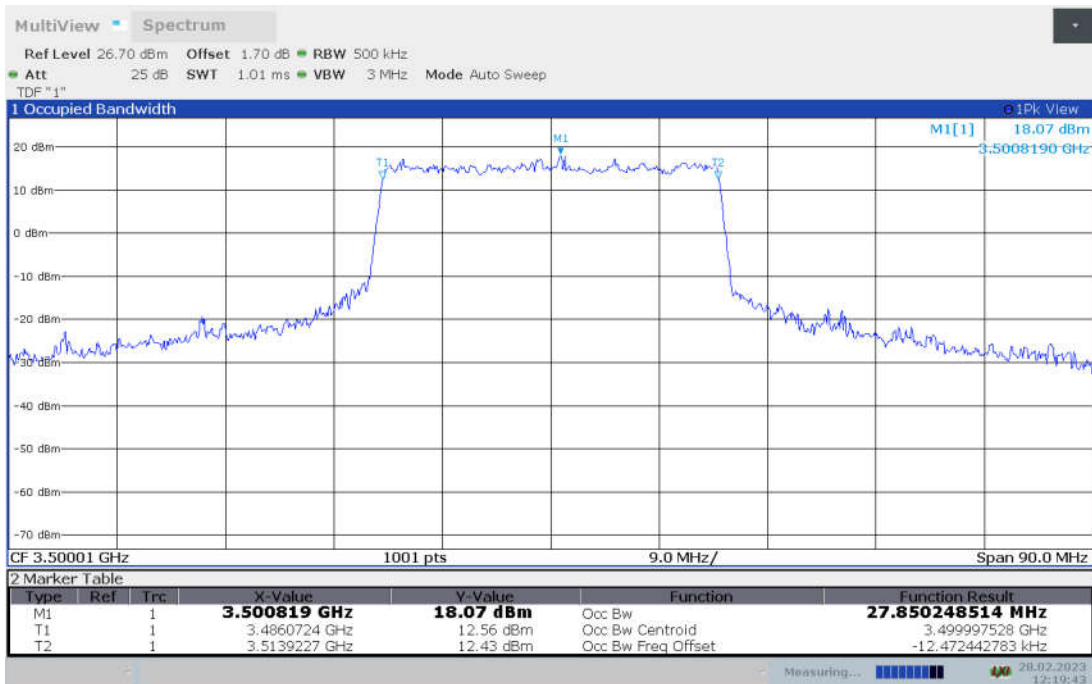

n78L,30MHz Bandwidth, CP-QPSK (99% BW)