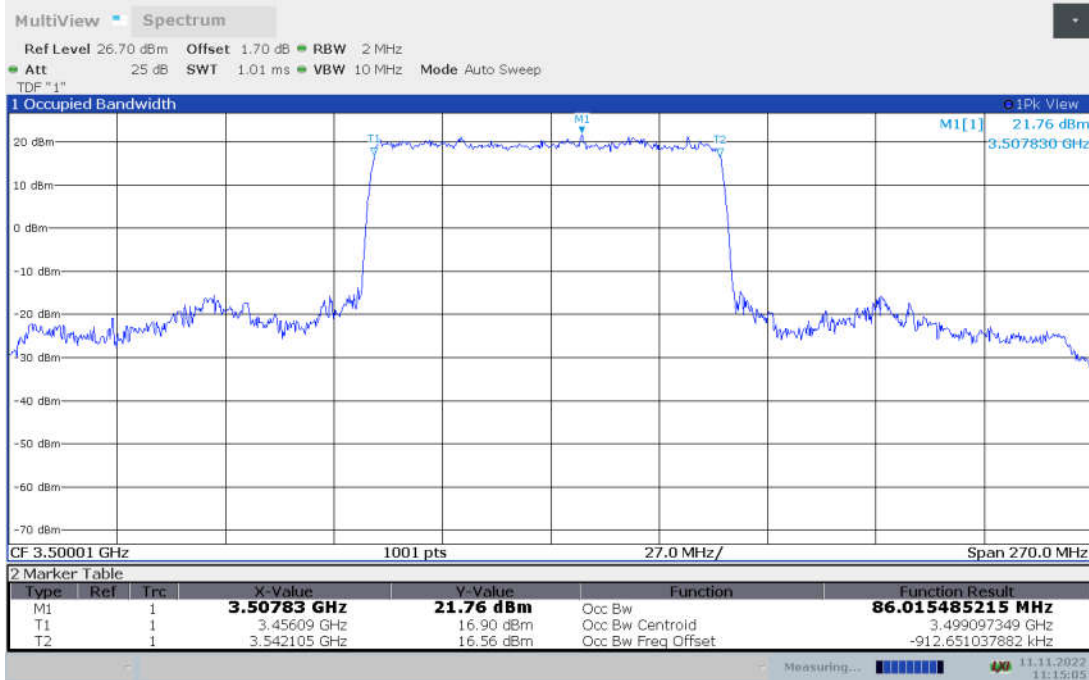

n78L,80MHz Bandwidth,DFT-s-pi/2 BPSK (99% BW)

n78L,80MHz Bandwidth,DFT-s-QPSK (99% BW)

n78L,80MHz Bandwidth, DFT-s-16QAM (99% BW)

n78L,80MHz Bandwidth, DFT-s-64QAM (99% BW)

n78L,80MHz Bandwidth, DFT-s-256QAM (99% BW)

n78L,80MHz Bandwidth, CP-QPSK (99% BW)

n78L,80MHz Bandwidth, CP-16QAM (99% BW)

n78L,80MHz Bandwidth, CP-64QAM (99% BW)

n78L,80MHz Bandwidth, CP-256QAM (99% BW)

n78L,90MHz(99% BW)

Frequency (MHz)	Occupied Bandwidth (99% BW) (MHz)								
	DFT-s-pi/2 BPSK	DFT-s-QPSK	DFT-s-16QAM	DFT-s-64QAM	DFT-s-256QAM	CP-QPSK	CP-16QAM	CP-64QAM	CP-256QAM
3500.01	86.015	86.199	86.190	86.135	85.964	87.811	87.819	87.866	87.803

n78L,90MHz Bandwidth,DFT-s-pi/2 BPSK (99% BW)

n78L,90MHz Bandwidth,DFT-s-QPSK (99% BW)

n78L,90MHz Bandwidth, DFT-s-16QAM (99% BW)

n78L,90MHz Bandwidth, DFT-s-64QAM (99% BW)

n78L,90MHz Bandwidth, DFT-s-256QAM (99% BW)