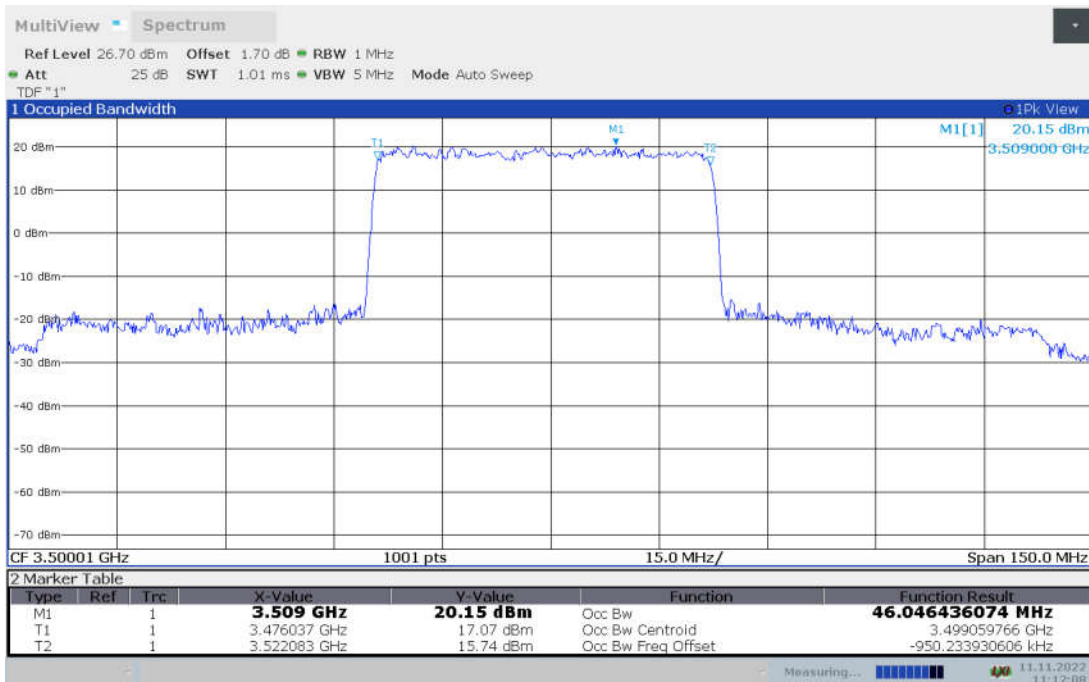

n78L,50MHz Bandwidth,DFT-s-QPSK (99% BW)