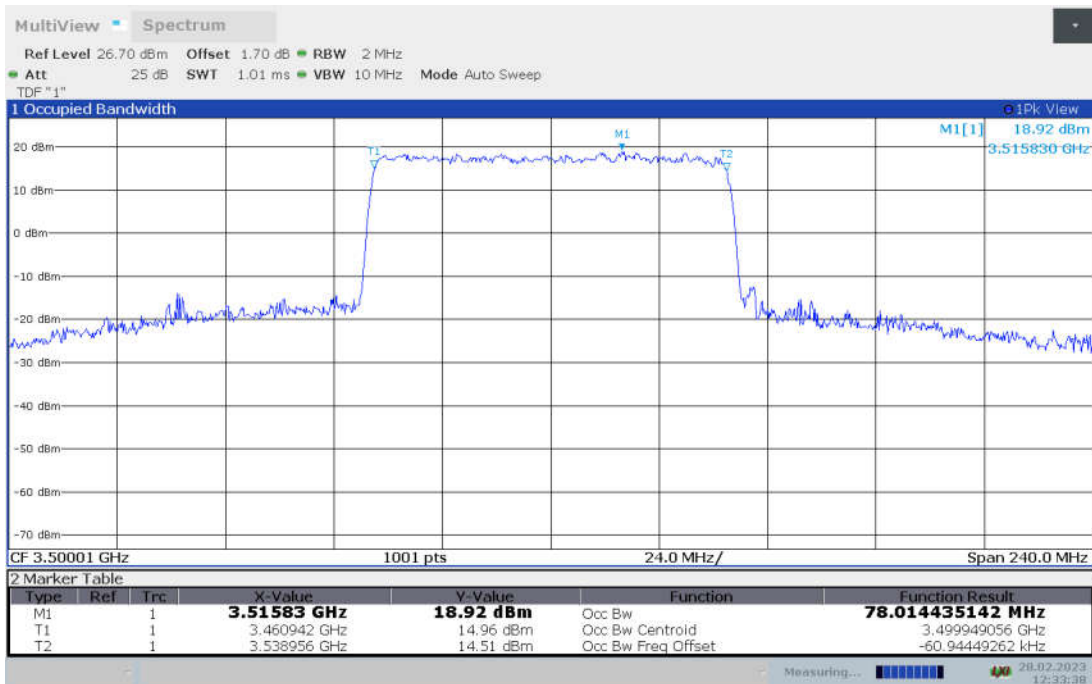

n78L,80MHz Bandwidth, CP-QPSK (99% BW)