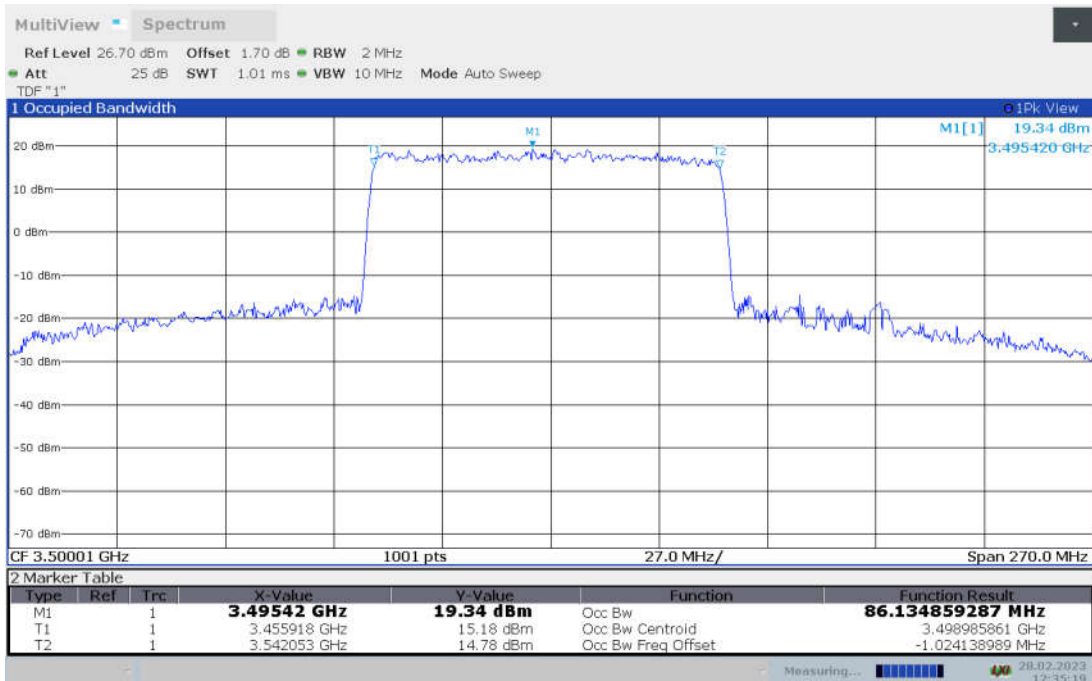

n78L,90MHz Bandwidth,DFT-s-pi/2 BPSK (99% BW)

n78L,90MHz Bandwidth,DFT-s-QPSK (99% BW)

n78L,90MHz Bandwidth, DFT-s-16QAM (99% BW)

n78L,90MHz Bandwidth, DFT-s-64QAM (99% BW)

n78L,90MHz Bandwidth, DFT-s-256QAM (99% BW)