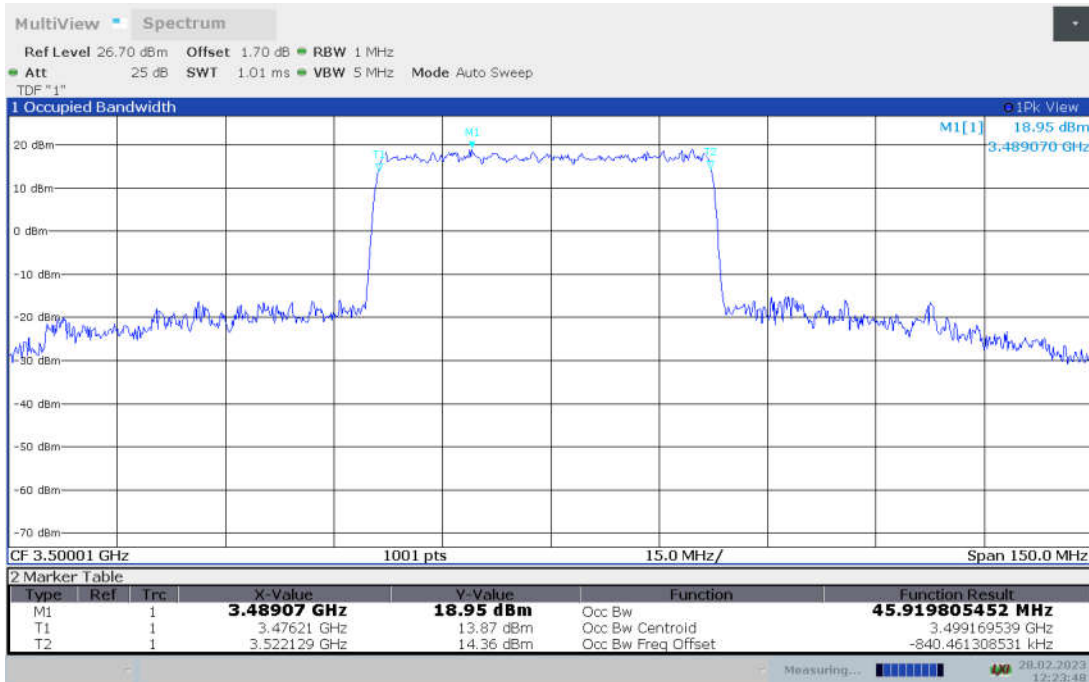

n78L,50MHz Bandwidth,DFT-s-pi/2 BPSK (99% BW)

n78L,50MHz Bandwidth,DFT-s-QPSK (99% BW)

n78L,50MHz Bandwidth, DFT-s-16QAM (99% BW)

n78L,50MHz Bandwidth, DFT-s-64QAM (99% BW)

n78L,50MHz Bandwidth, DFT-s-256QAM (99% BW)