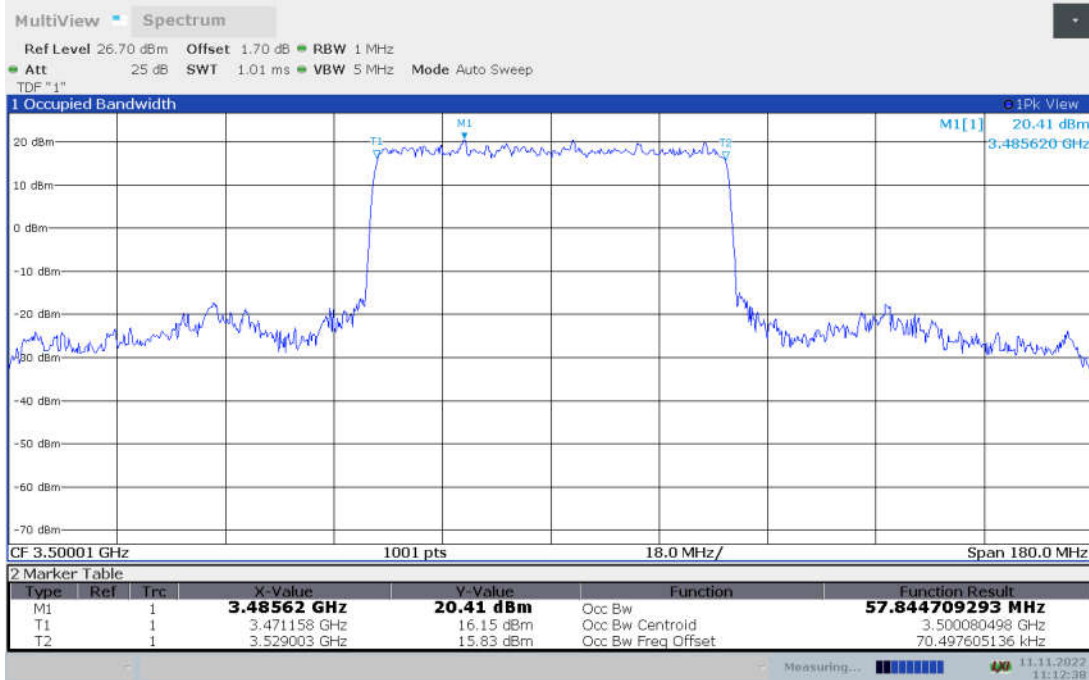

n78L,50MHz Bandwidth,DFT-s-pi/2 BPSK (99% BW)

n78L,50MHz Bandwidth,DFT-s-QPSK (99% BW)

n78L,50MHz Bandwidth, DFT-s-16QAM (99% BW)

n78L,50MHz Bandwidth, DFT-s-64QAM (99% BW)

n78L,50MHz Bandwidth, DFT-s-256QAM (99% BW)

n78L,50MHz Bandwidth, CP-QPSK (99% BW)

n78L,50MHz Bandwidth, CP-16QAM (99% BW)

n78L,50MHz Bandwidth, CP-64QAM (99% BW)

n78L,50MHz Bandwidth, CP-256QAM (99% BW)

n78L,60MHz(99% BW)

Frequency (MHz)	Occupied Bandwidth (99% BW) (MHz)								
	DFT-s-pi/2 BPSK	DFT-s-QPSK	DFT-s-16QAM	DFT-s-64QAM	DFT-s-256QAM	CP-QPSK	CP-16QAM	CP-64QAM	CP-256QAM
3500.01	57.845	57.908	58.014	57.940	57.970	57.869	57.802	57.980	58.026

n78L,60MHz Bandwidth,DFT-s-pi/2 BPSK (99% BW)

n78L,60MHz Bandwidth,DFT-s-QPSK (99% BW)

n78L,60MHz Bandwidth, DFT-s-16QAM (99% BW)

n78L,60MHz Bandwidth, DFT-s-64QAM (99% BW)

n78L,60MHz Bandwidth, DFT-s-256QAM (99% BW)