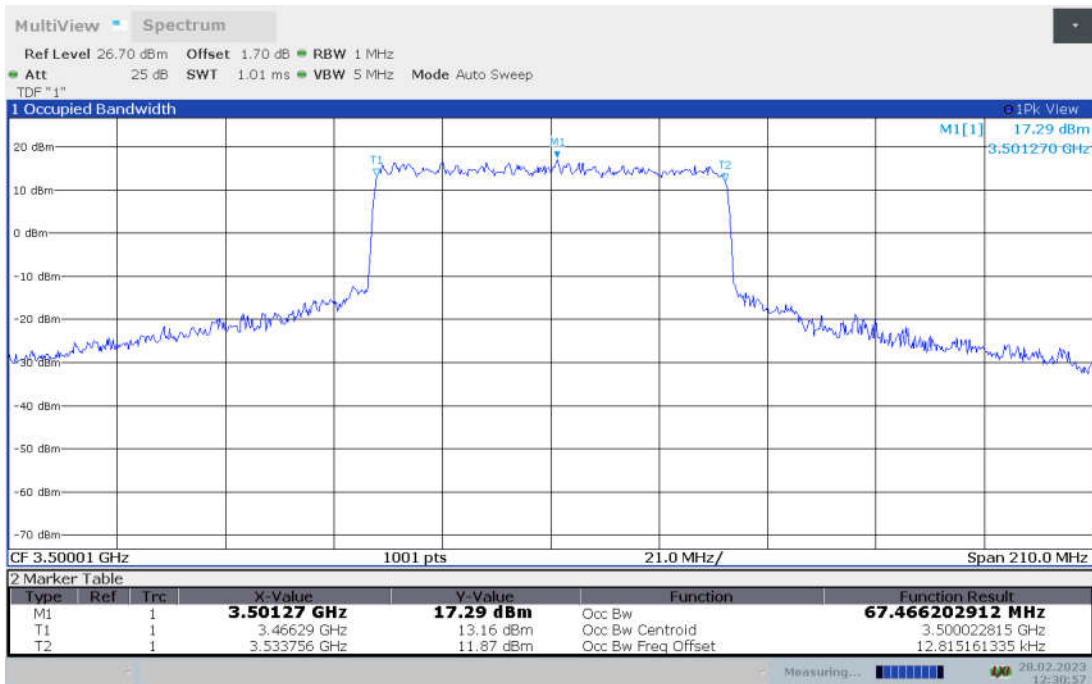

n78L,70MHz Bandwidth, CP-QPSK (99% BW)