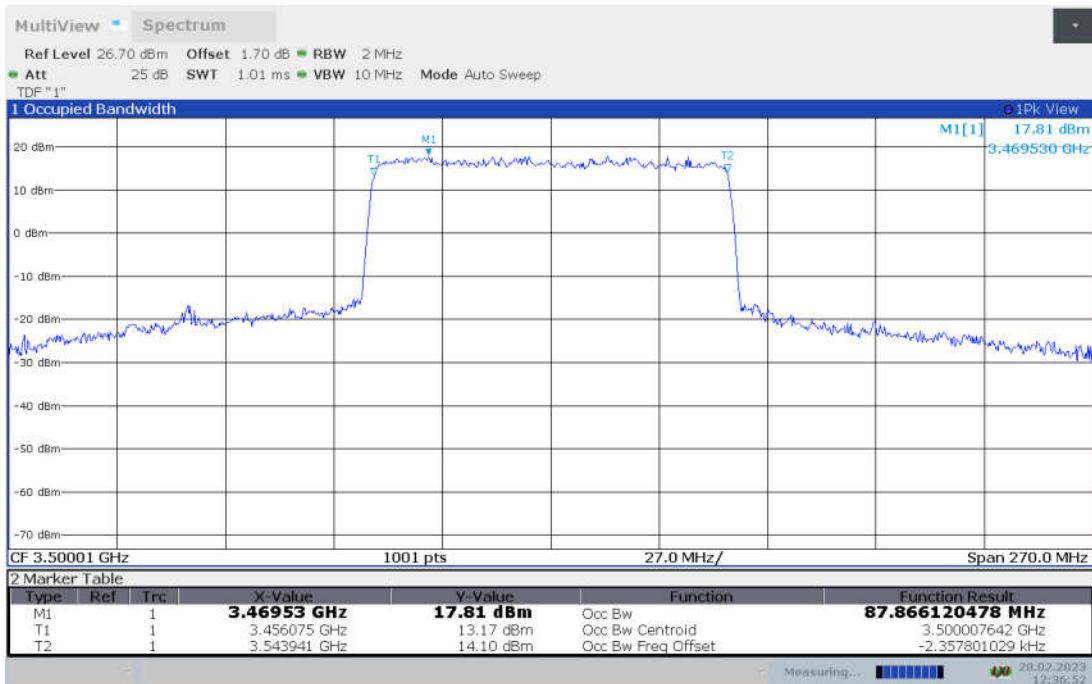

n78L,90MHz Bandwidth, CP-64QAM (99% BW)