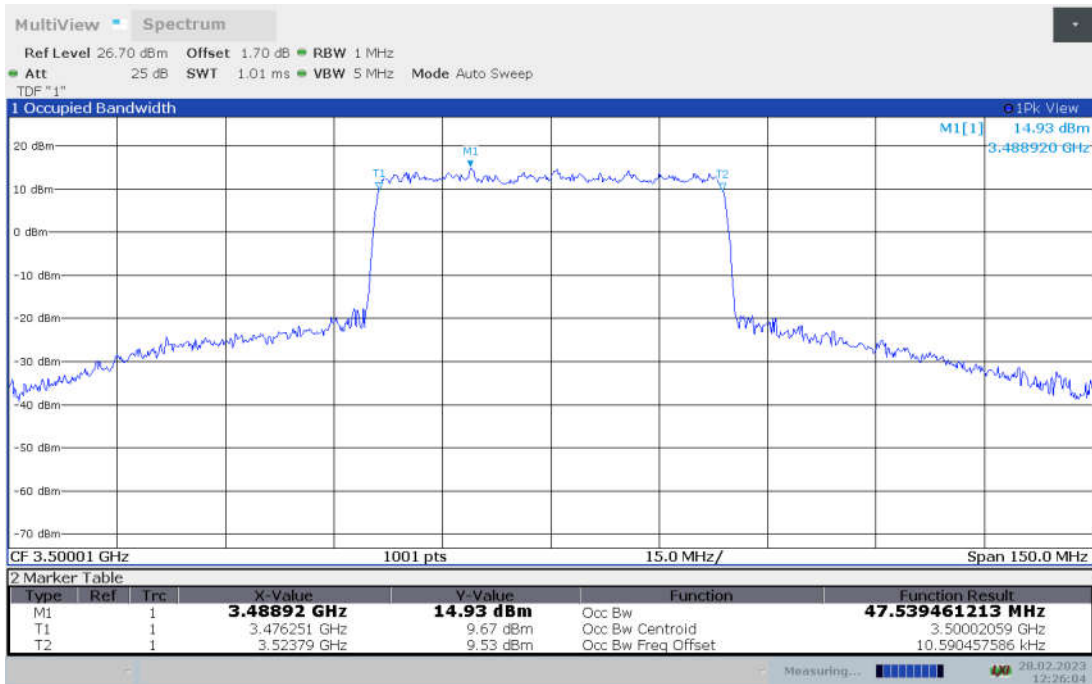

n78L,50MHz Bandwidth, CP-QPSK (99% BW)

n78L,50MHz Bandwidth, CP-16QAM (99% BW)

n78L,50MHz Bandwidth, CP-64QAM (99% BW)

n78L,50MHz Bandwidth, CP-256QAM (99% BW)

n78L,60MHz(99% BW)

Frequency (MHz)	Occupied Bandwidth (99% BW) (MHz)								
	DFT-s-pi/2 BPSK	DFT-s-QPSK	DFT-s-16QAM	DFT-s-64QAM	DFT-s-256QAM	CP-QPSK	CP-16QAM	CP-64QAM	CP-256QAM
3500.01	57.845	57.908	58.014	57.940	57.970	57.869	57.802	57.980	58.026