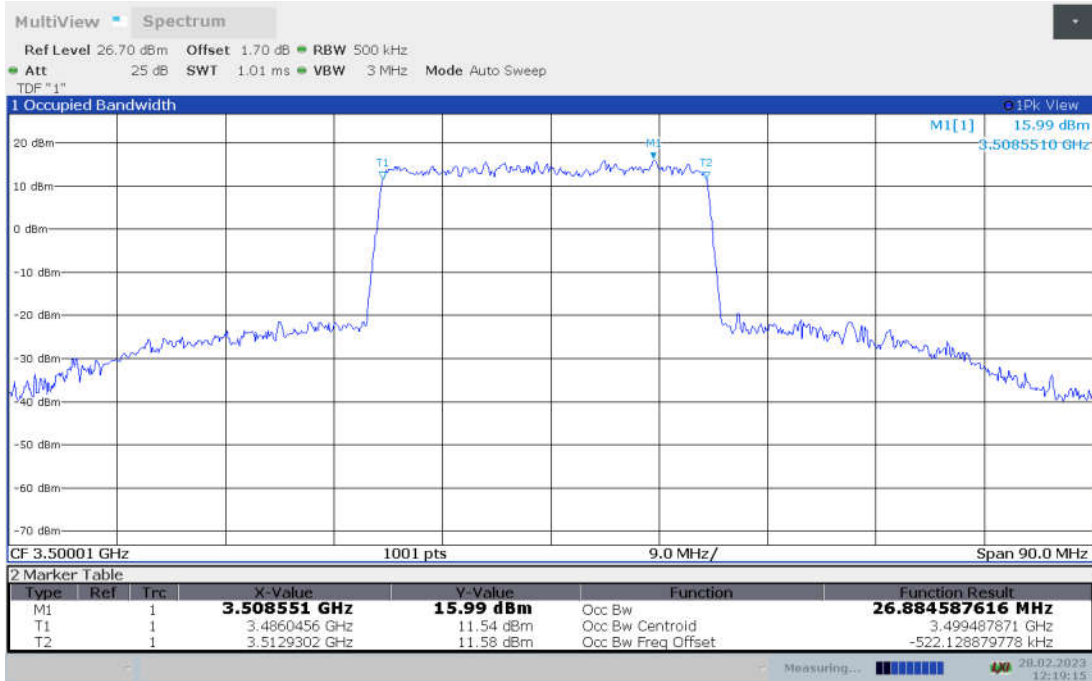

n78L,30MHz Bandwidth,DFT-s-pi/2 BPSK (99% BW)

n78L,30MHz Bandwidth,DFT-s-QPSK (99% BW)

n78L,30MHz Bandwidth, DFT-s-16QAM (99% BW)

n78L,30MHz Bandwidth, DFT-s-64QAM (99% BW)

n78L,30MHz Bandwidth, DFT-s-256QAM (99% BW)