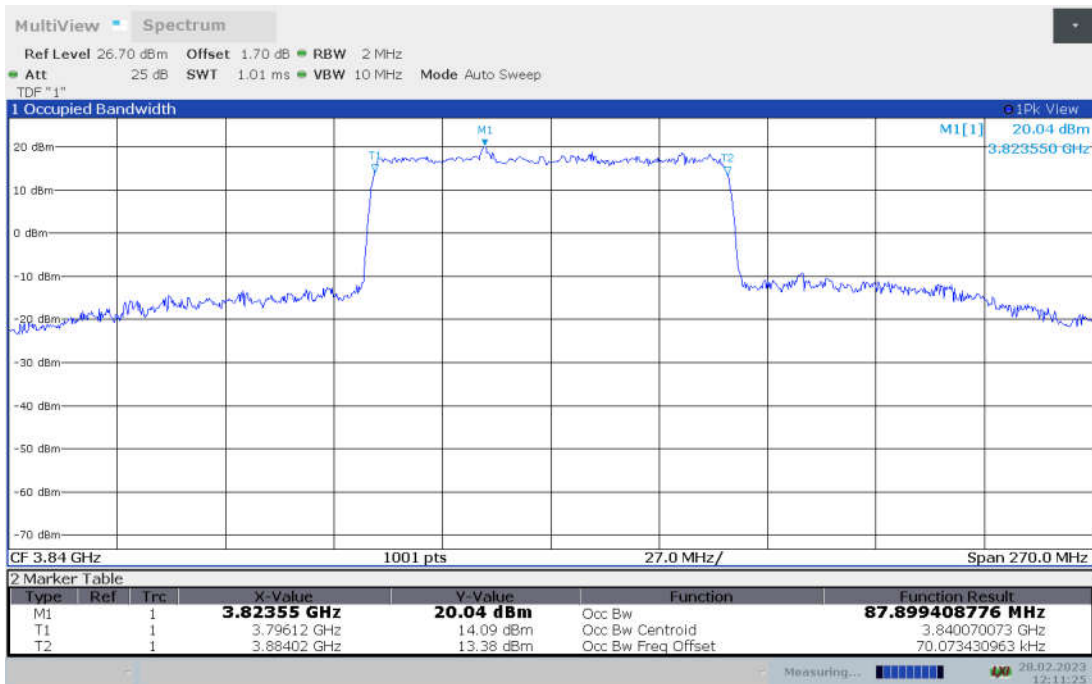

n77H,90MHz Bandwidth, CP-QPSK (99% BW)