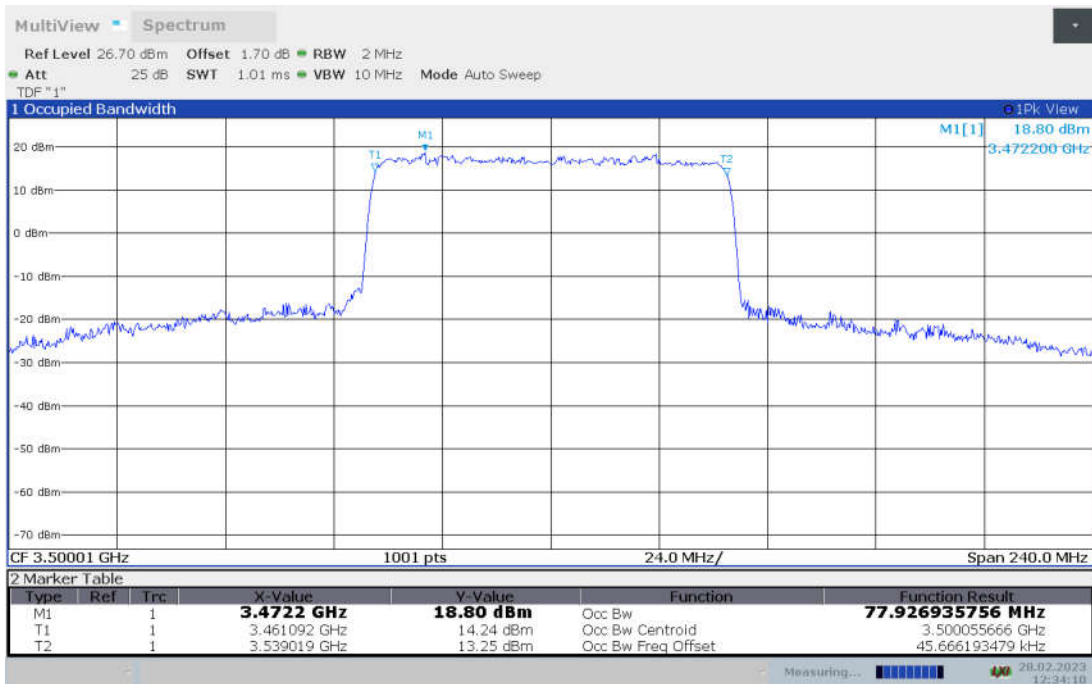

n78L,80MHz Bandwidth, CP-64QAM (99% BW)