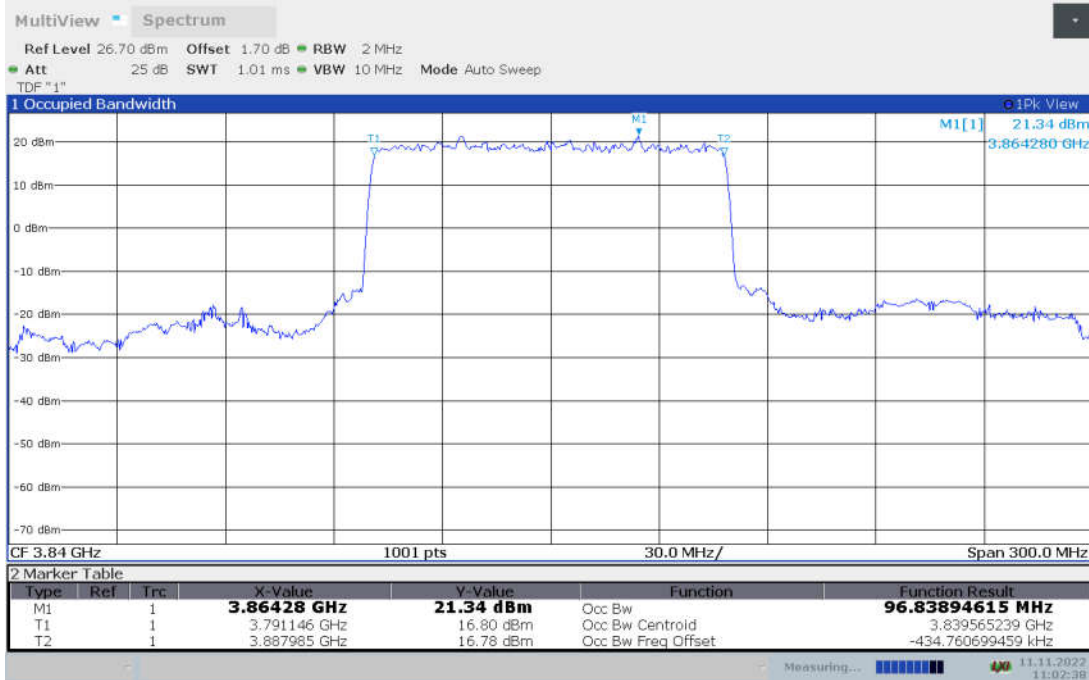

n77H,90MHz Bandwidth,DFT-s-pi/2 BPSK (99% BW)

n77H,90MHz Bandwidth,DFT-s-QPSK (99% BW)

n77H,90MHz Bandwidth, DFT-s-16QAM (99% BW)

n77H,90MHz Bandwidth, DFT-s-64QAM (99% BW)

n77H,90MHz Bandwidth, DFT-s-256QAM (99% BW)

n77H,90MHz Bandwidth, CP-QPSK (99% BW)

n77H,90MHz Bandwidth, CP-16QAM (99% BW)

n77H,90MHz Bandwidth, CP-64QAM (99% BW)

n77H,90MHz Bandwidth, CP-256QAM (99% BW)

n77H,100MHz(99% BW)

Frequency (MHz)	Occupied Bandwidth (99% BW) (MHz)								
	DFT-s-pi/2 BPSK	DFT-s-QPSK	DFT-s-16QAM	DFT-s-64QAM	DFT-s-256QAM	CP-QPSK	CP-16QAM	CP-64QAM	CP-256QAM
3840	96.839	96.670	96.866	96.942	96.682	97.922	97.929	97.584	97.678

n77H,100MHz Bandwidth,DFT-s-pi/2 BPSK (99% BW)

n77H,100MHz Bandwidth,DFT-s-QPSK (99% BW)

n77H,100MHz Bandwidth, DFT-s-16QAM (99% BW)

n77H,100MHz Bandwidth, DFT-s-64QAM (99% BW)

n77H, 100MHz Bandwidth, DFT-s-256QAM (99% BW)