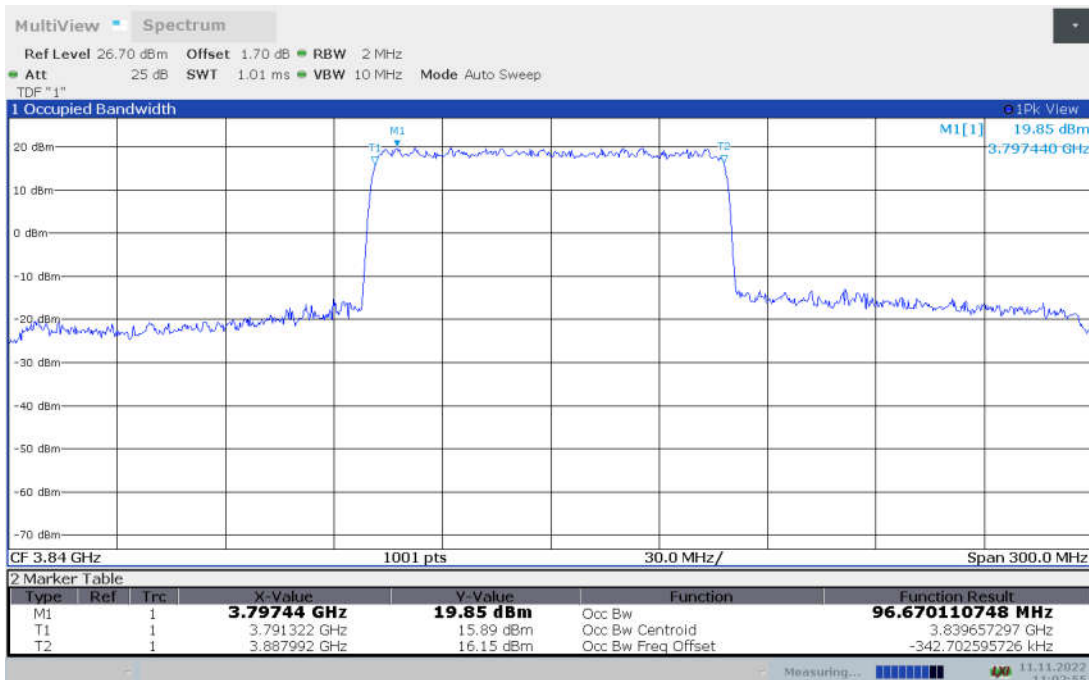

n77H,100MHz Bandwidth,DFT-s-QPSK (99% BW)