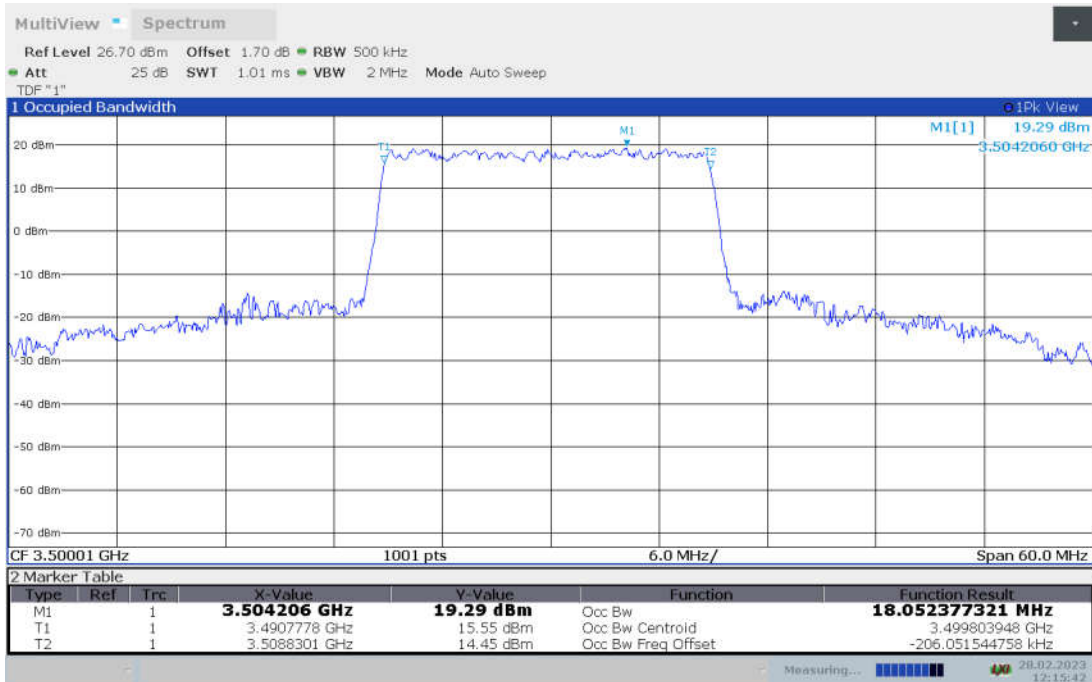

n77H, 100MHz Bandwidth, CP-QPSK (99% BW)

n77H, 100MHz Bandwidth, CP-16QAM (99% BW)

n77H, 100MHz Bandwidth, CP-64QAM (99% BW)

n77H,100MHz Bandwidth, CP-256QAM (99% BW)

n78L

n78L,20MHz(99% BW)

Frequency (MHz)	Occupied Bandwidth (99% BW) (MHz)								
	DFT-s-pi/2 BPSK	DFT-s-QPSK	DFT-s-16QAM	DFT-s-64QAM	DFT-s-256QAM	CP-QPSK	CP-16QAM	CP-64QAM	CP-256QAM
3500.01	18.039	18.090	18.052	17.982	18.042	18.312	18.383	18.344	18.382

n78L,20MHz Bandwidth,DFT-s-pi/2 BPSK (99% BW)

n78L,20MHz Bandwidth,DFT-s-QPSK (99% BW)

n78L,20MHz Bandwidth, DFT-s-16QAM (99% BW)

n78L,20MHz Bandwidth, DFT-s-64QAM (99% BW)

n78L,20MHz Bandwidth, DFT-s-256QAM (99% BW)