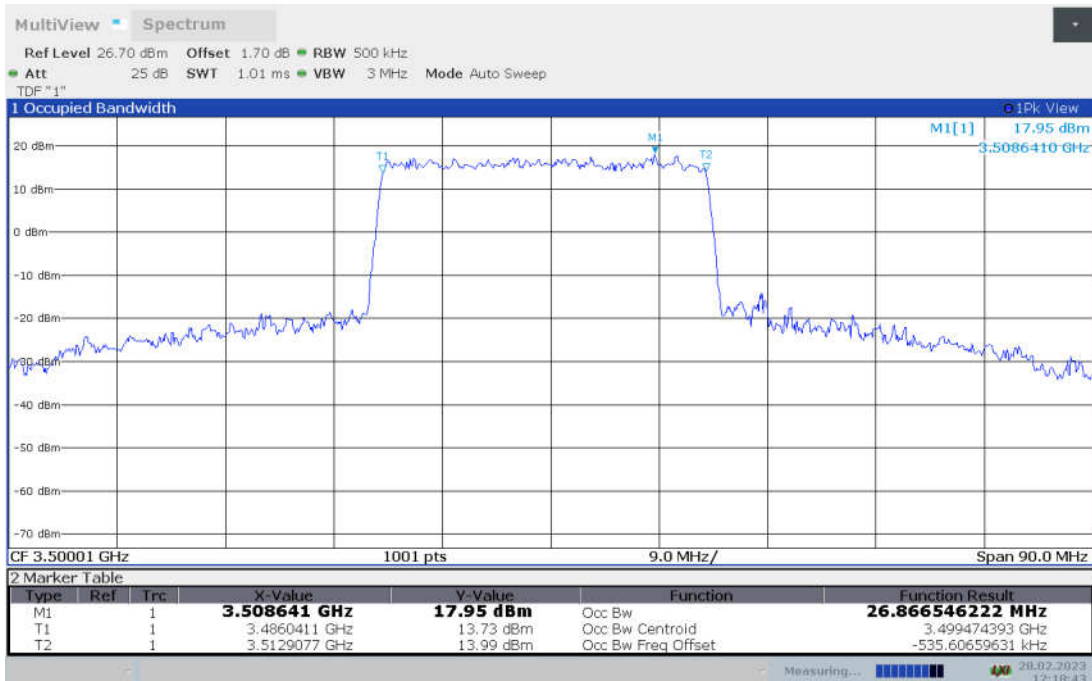

n78L,30MHz Bandwidth,DFT-s-pi/2 BPSK (99% BW)

n78L,30MHz Bandwidth,DFT-s-QPSK (99% BW)

n78L,30MHz Bandwidth, DFT-s-16QAM (99% BW)

n78L,30MHz Bandwidth, DFT-s-64QAM (99% BW)

n78L,30MHz Bandwidth, DFT-s-256QAM (99% BW)