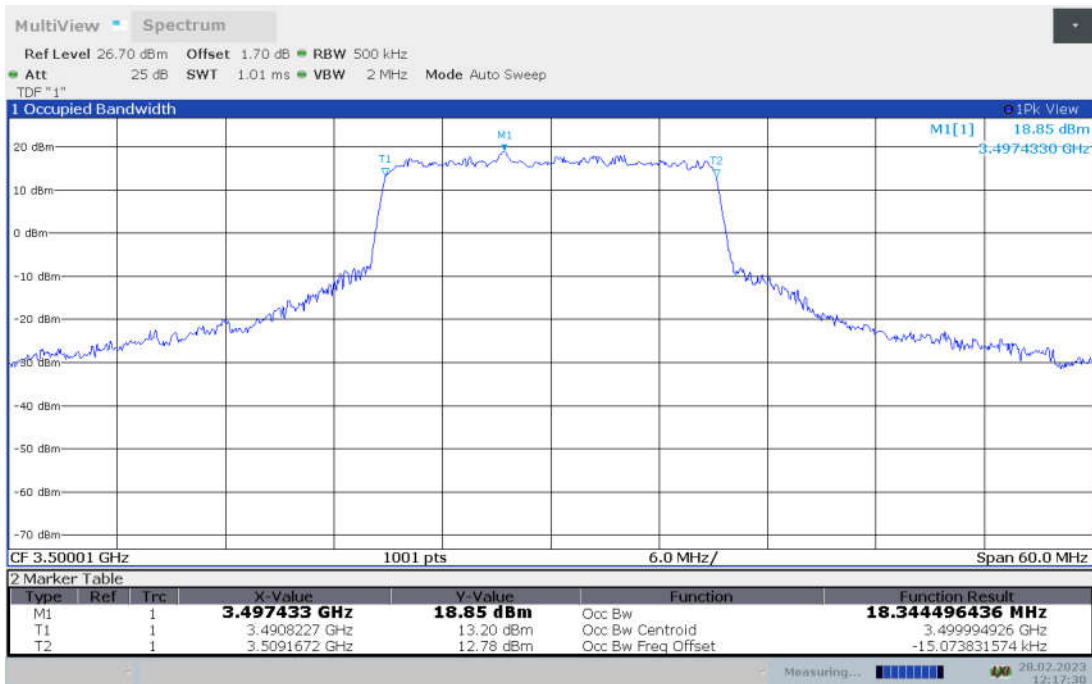

n78L,20MHz Bandwidth, CP-64QAM (99% BW)