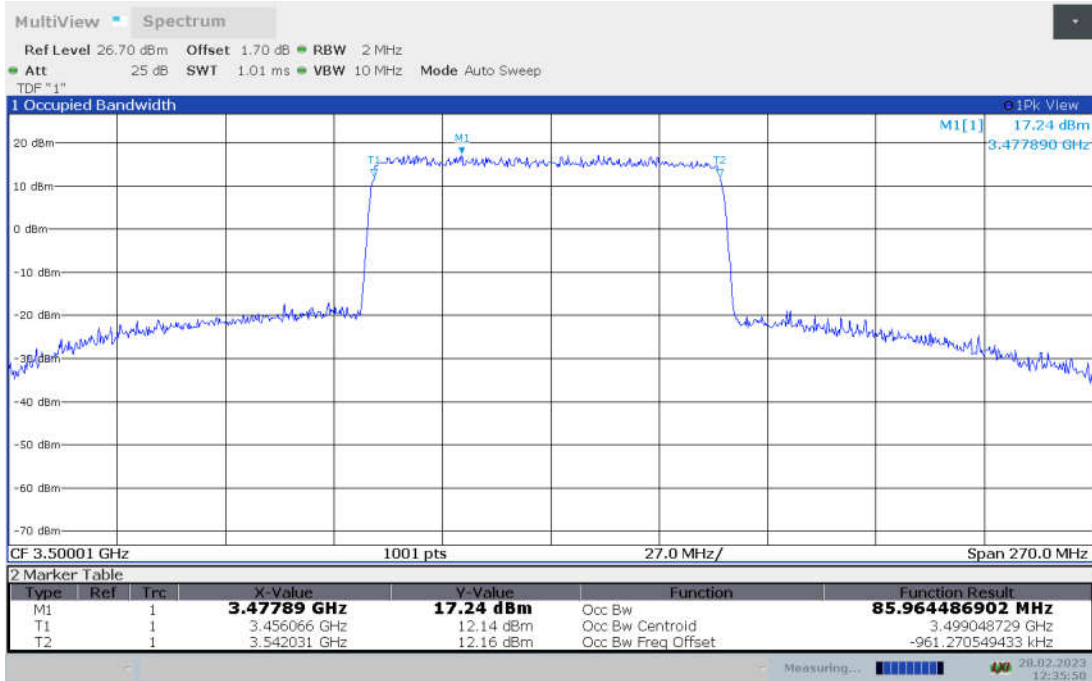

n78L,90MHz Bandwidth,DFT-s-pi/2 BPSK (99% BW)

n78L,90MHz Bandwidth,DFT-s-QPSK (99% BW)

n78L,90MHz Bandwidth, DFT-s-16QAM (99% BW)

n78L,90MHz Bandwidth, DFT-s-64QAM (99% BW)

n78L,90MHz Bandwidth, DFT-s-256QAM (99% BW)