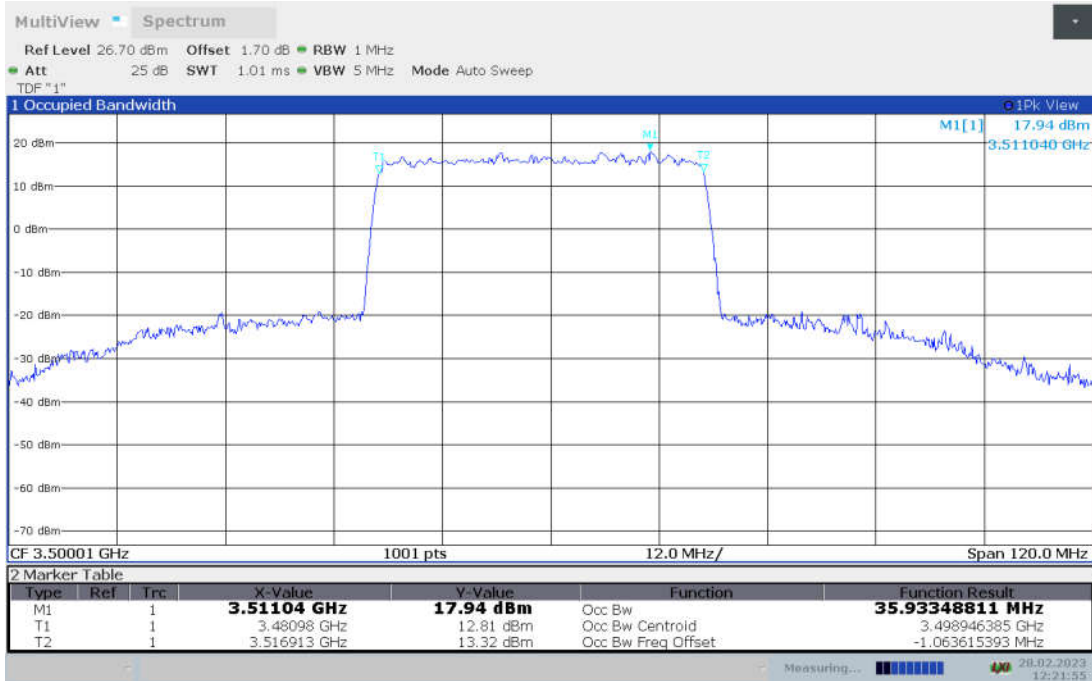

n78L,40MHz Bandwidth,DFT-s-pi/2 BPSK (99% BW)

n78L,40MHz Bandwidth,DFT-s-QPSK (99% BW)

n78L,40MHz Bandwidth, DFT-s-16QAM (99% BW)

n78L,40MHz Bandwidth, DFT-s-64QAM (99% BW)

n78L,40MHz Bandwidth, DFT-s-256QAM (99% BW)