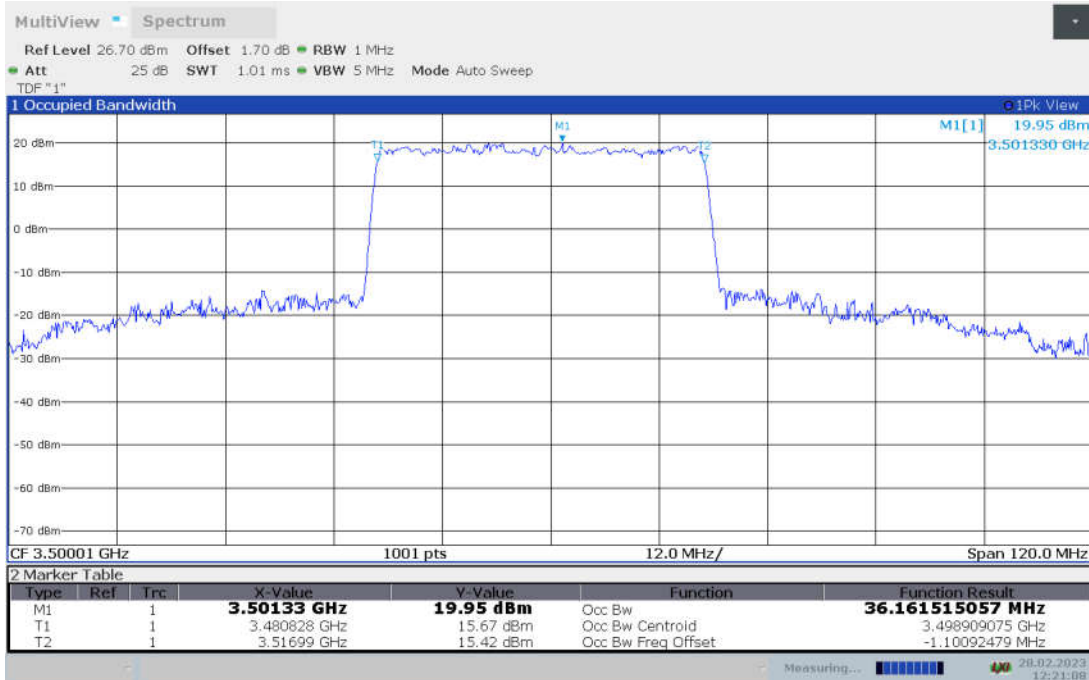

n78L,40MHz Bandwidth, DFT-s-16QAM (99% BW)