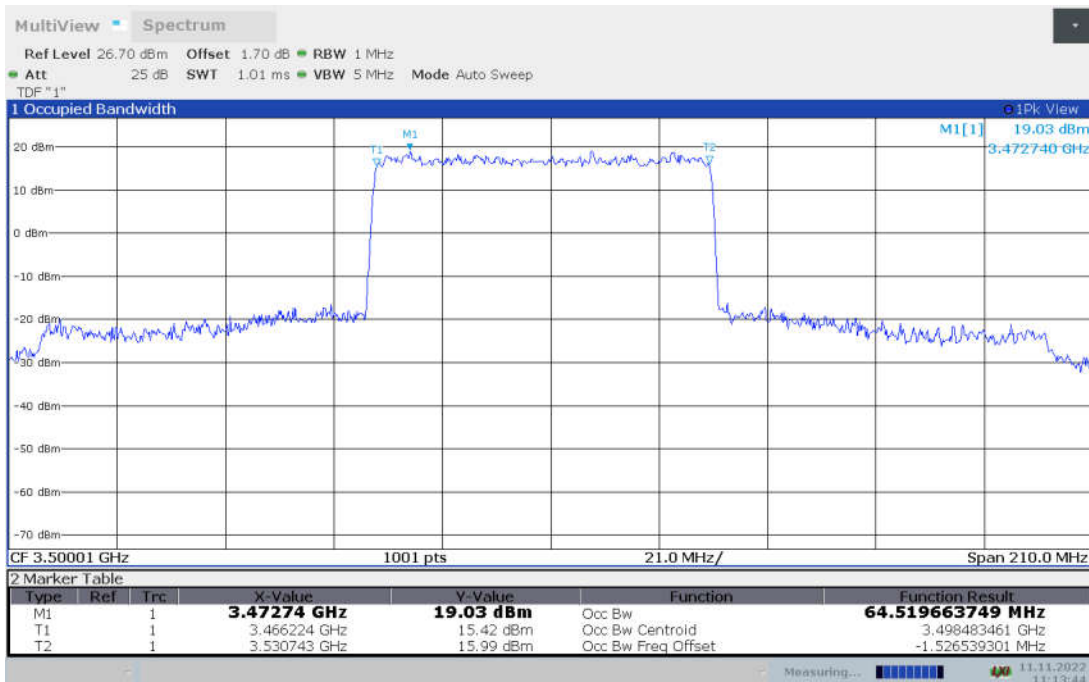

n78L,60MHz Bandwidth, CP-QPSK (99% BW)

n78L,60MHz Bandwidth, CP-16QAM (99% BW)

n78L,60MHz Bandwidth, CP-64QAM (99% BW)

n78L,60MHz Bandwidth, CP-256QAM (99% BW)

n78L,70MHz(99% BW)

Frequency (MHz)	Occupied Bandwidth (99% BW) (MHz)								
	DFT-s-pi/2 BPSK	DFT-s-QPSK	DFT-s-16QAM	DFT-s-64QAM	DFT-s-256QAM	CP-QPSK	CP-16QAM	CP-64QAM	CP-256QAM
3500.01	64.516	64.520	64.253	64.440	64.227	67.466	67.583	67.496	67.598

n78L,70MHz Bandwidth,DFT-s-pi/2 BPSK (99% BW)

n78L,70MHz Bandwidth,DFT-s-QPSK (99% BW)

n78L,70MHz Bandwidth, DFT-s-16QAM (99% BW)

n78L,70MHz Bandwidth, DFT-s-64QAM (99% BW)

n78L,70MHz Bandwidth, DFT-s-256QAM (99% BW)