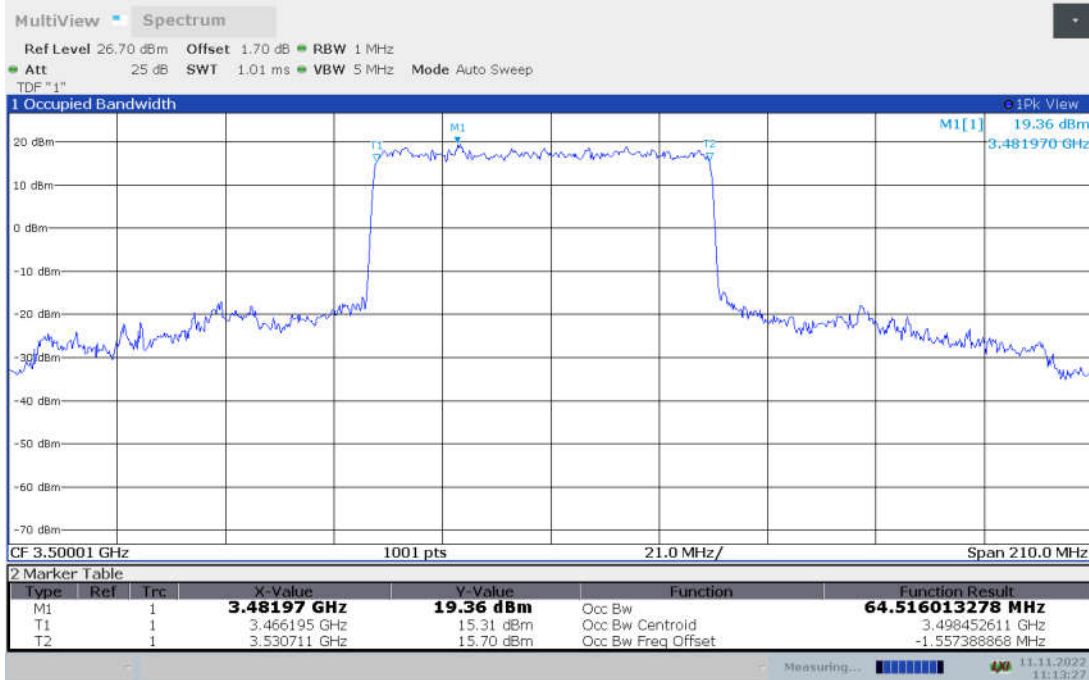

n78L,60MHz Bandwidth,DFT-s-pi/2 BPSK (99% BW)

n78L,60MHz Bandwidth,DFT-s-QPSK (99% BW)

n78L,60MHz Bandwidth, DFT-s-16QAM (99% BW)

n78L,60MHz Bandwidth, DFT-s-64QAM (99% BW)

n78L,60MHz Bandwidth, DFT-s-256QAM (99% BW)

n78L,60MHz Bandwidth, CP-QPSK (99% BW)

n78L,60MHz Bandwidth, CP-16QAM (99% BW)

n78L,60MHz Bandwidth, CP-64QAM (99% BW)

n78L,60MHz Bandwidth, CP-256QAM (99% BW)

n78L,70MHz(99% BW)

Frequency (MHz)	Occupied Bandwidth (99% BW) (MHz)								
	DFT-s-pi/2 BPSK	DFT-s-QPSK	DFT-s-16QAM	DFT-s-64QAM	DFT-s-256QAM	CP-QPSK	CP-16QAM	CP-64QAM	CP-256QAM
3500.01	64.516	64.520	64.253	64.440	64.227	67.466	67.583	67.496	67.598

n78L,70MHz Bandwidth,DFT-s-pi/2 BPSK (99% BW)

n78L,70MHz Bandwidth,DFT-s-QPSK (99% BW)

n78L,70MHz Bandwidth, DFT-s-16QAM (99% BW)

n78L,70MHz Bandwidth, DFT-s-64QAM (99% BW)

n78L,70MHz Bandwidth, DFT-s-256QAM (99% BW)