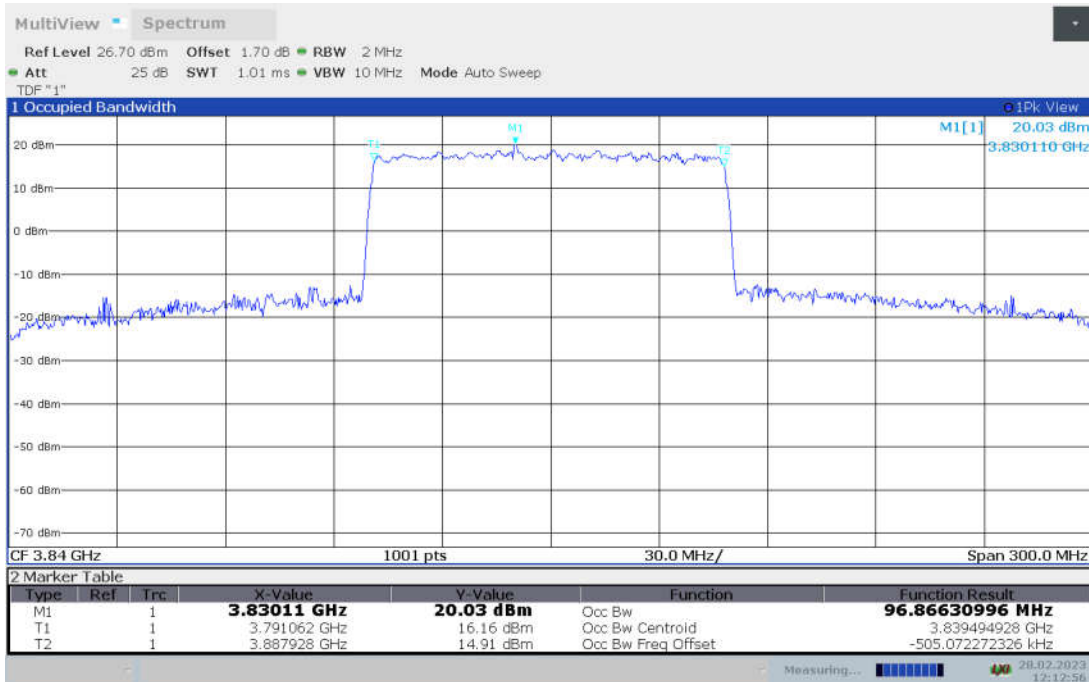

n77H,100MHz Bandwidth, DFT-s-16QAM (99% BW)