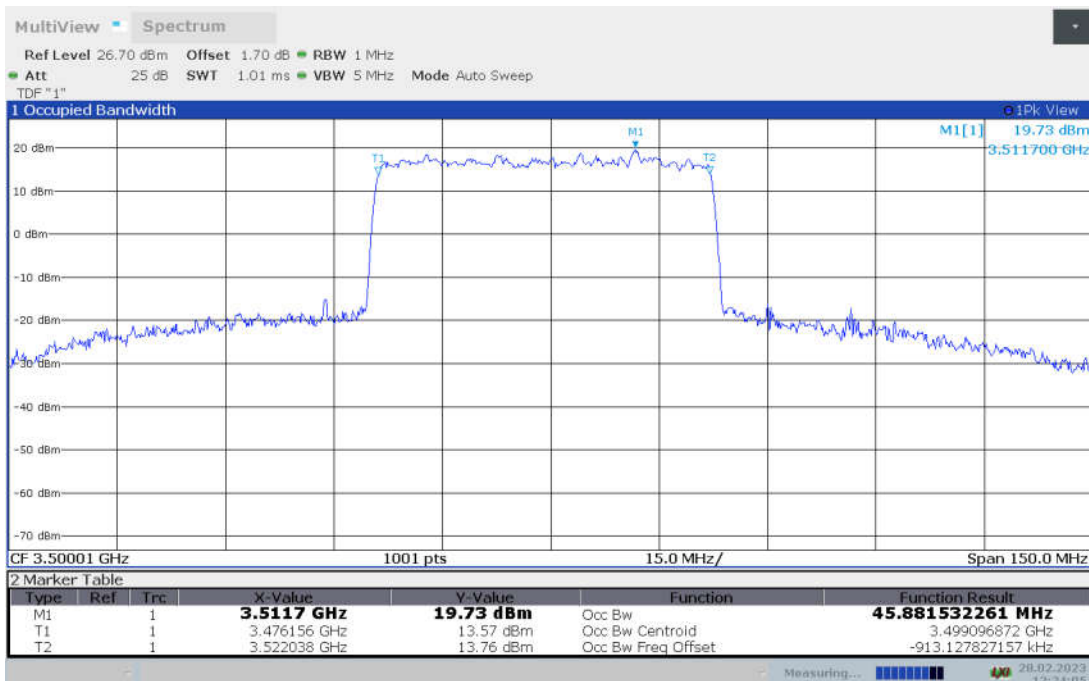

n78L,50MHz Bandwidth,DFT-s-pi/2 BPSK (99% BW)

n78L,50MHz Bandwidth,DFT-s-QPSK (99% BW)

n78L,50MHz Bandwidth, DFT-s-16QAM (99% BW)

n78L,50MHz Bandwidth, DFT-s-64QAM (99% BW)

n78L,50MHz Bandwidth, DFT-s-256QAM (99% BW)