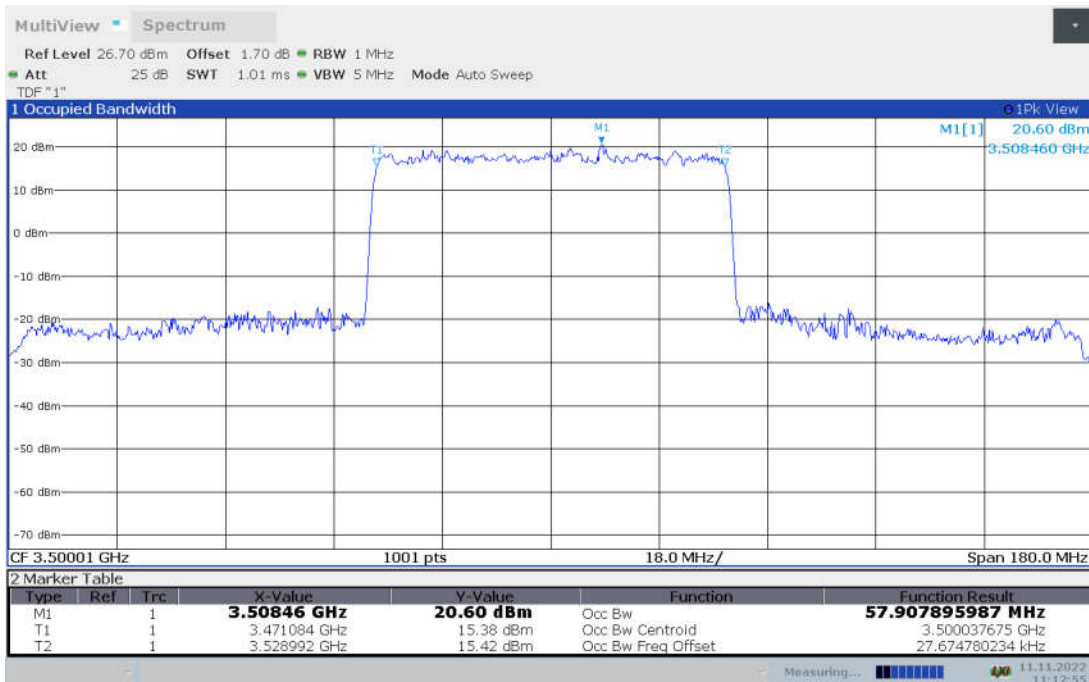

n78L,60MHz Bandwidth,DFT-s-QPSK (99% BW)