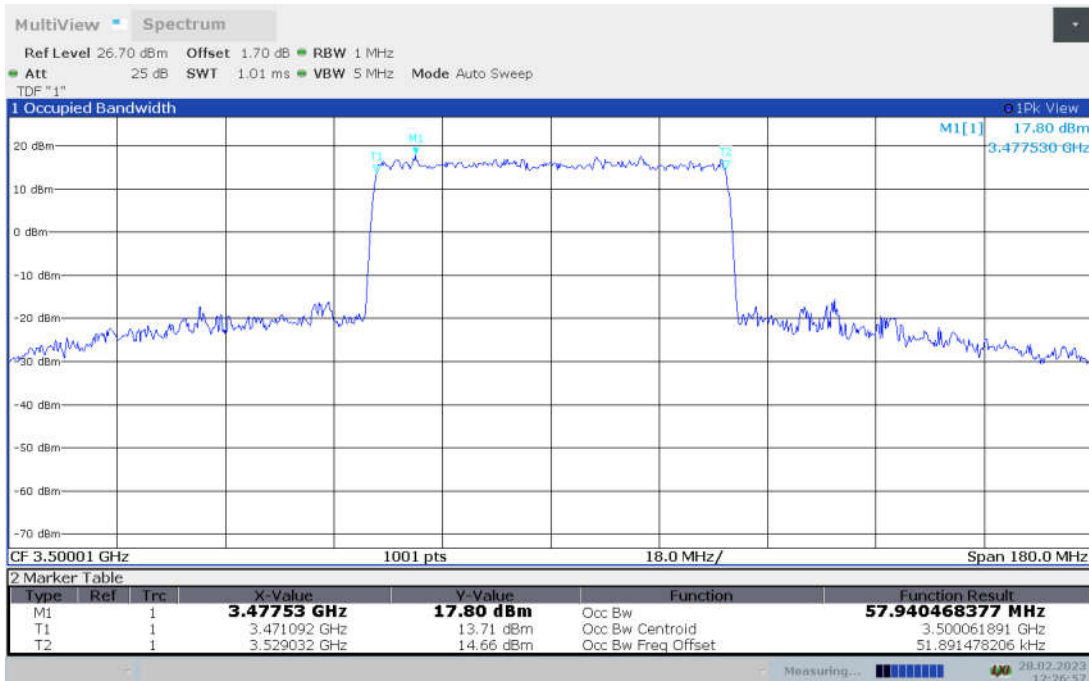

n78L,60MHz Bandwidth,DFT-s-pi/2 BPSK (99% BW)

n78L,60MHz Bandwidth,DFT-s-QPSK (99% BW)

n78L,60MHz Bandwidth, DFT-s-16QAM (99% BW)

n78L,60MHz Bandwidth, DFT-s-64QAM (99% BW)

n78L,60MHz Bandwidth, DFT-s-256QAM (99% BW)