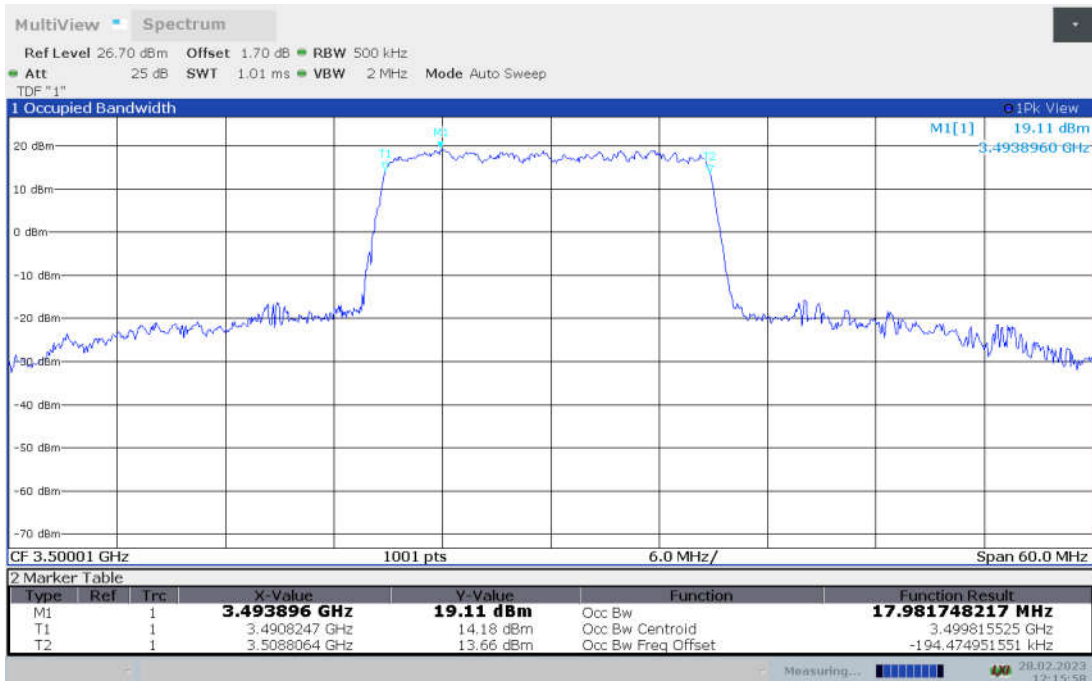

n78L,20MHz Bandwidth,DFT-s-pi/2 BPSK (99% BW)

n78L,20MHz Bandwidth,DFT-s-QPSK (99% BW)

n78L,20MHz Bandwidth, DFT-s-16QAM (99% BW)

n78L,20MHz Bandwidth, DFT-s-64QAM (99% BW)

n78L,20MHz Bandwidth, DFT-s-256QAM (99% BW)