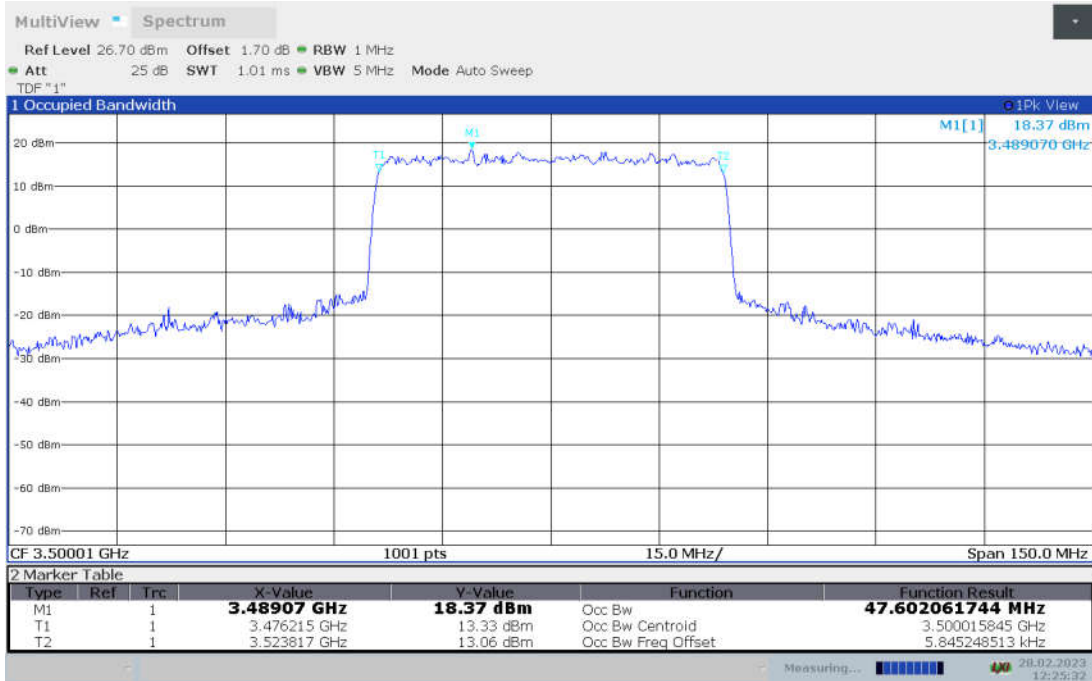

n78L,50MHz Bandwidth, CP-16QAM (99% BW)