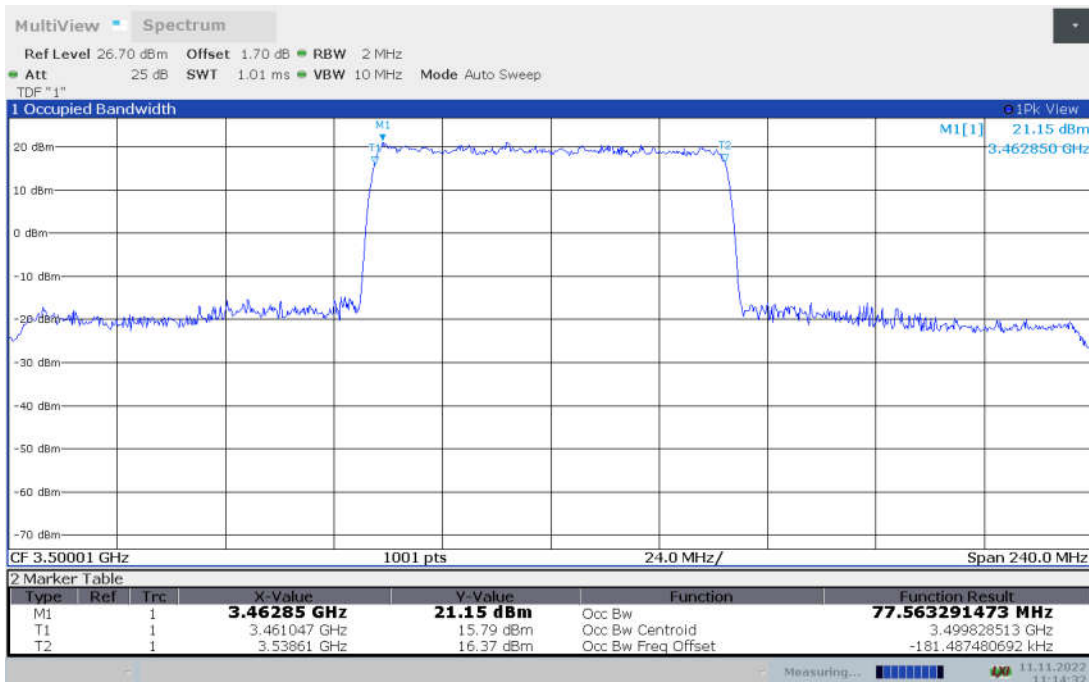

n78L,80MHz Bandwidth,DFT-s-pi/2 BPSK (99% BW)

n78L,80MHz Bandwidth,DFT-s-QPSK (99% BW)

n78L,80MHz Bandwidth, DFT-s-16QAM (99% BW)

n78L,80MHz Bandwidth, DFT-s-64QAM (99% BW)

n78L,80MHz Bandwidth, DFT-s-256QAM (99% BW)