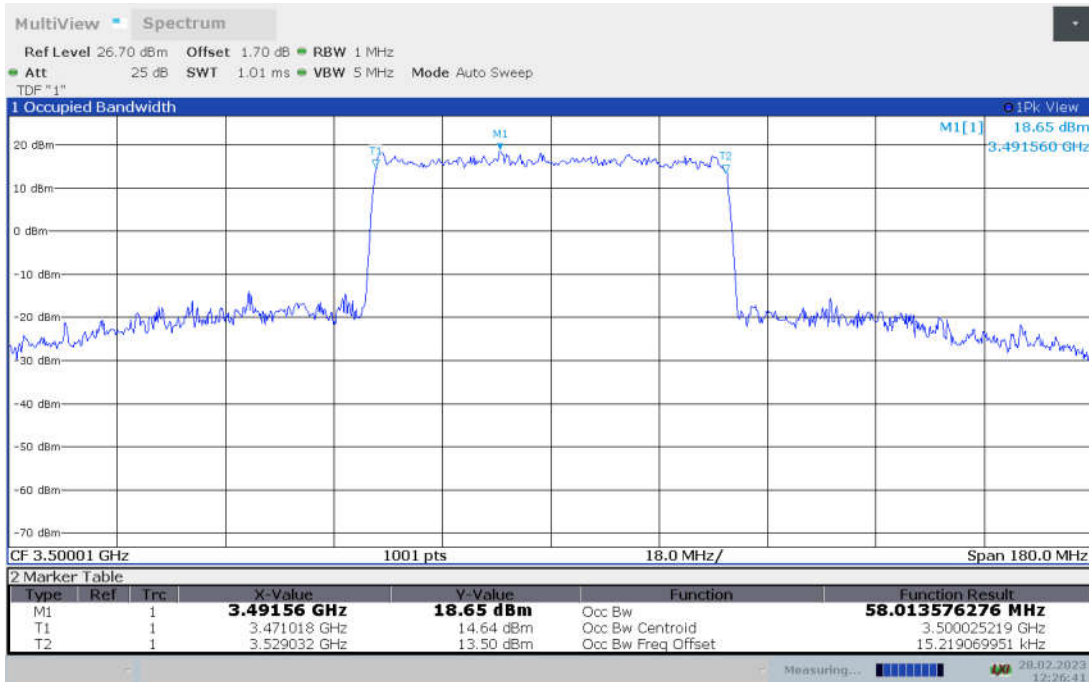

n78L,60MHz Bandwidth, DFT-s-16QAM (99% BW)