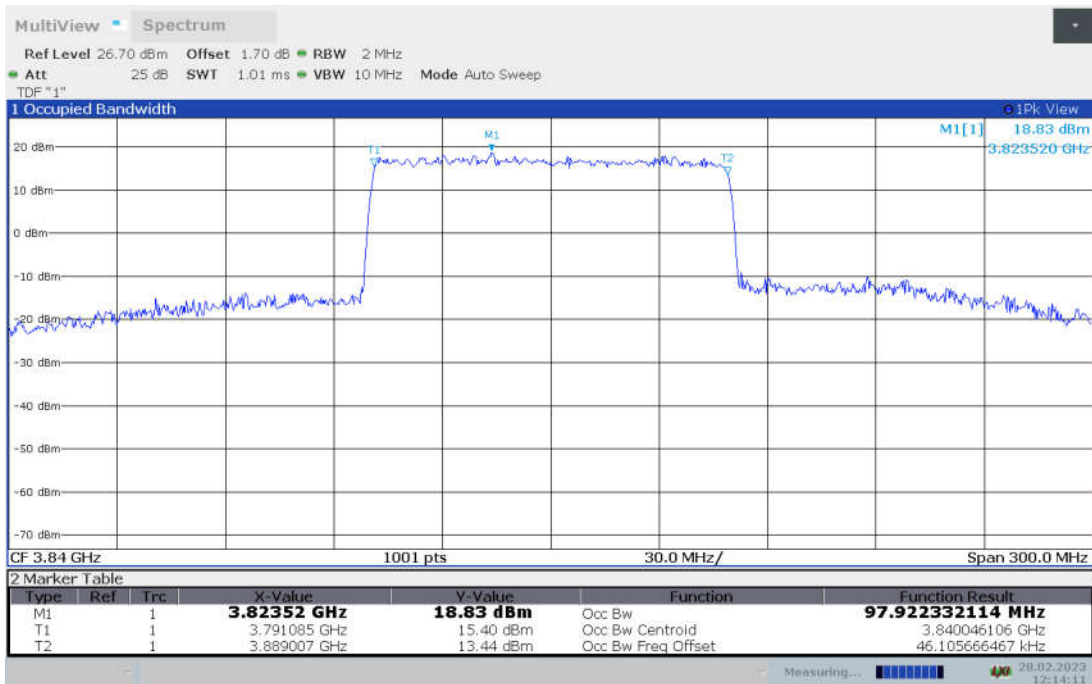

n77H, 100MHz Bandwidth, CP-QPSK (99% BW)