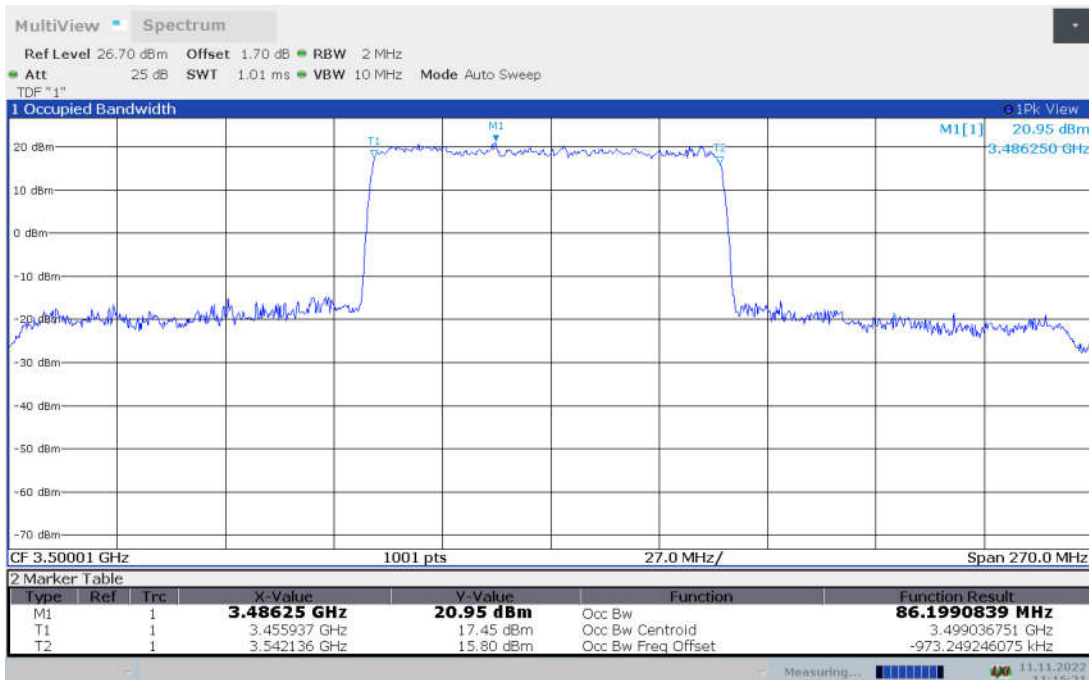

n78L,80MHz Bandwidth, CP-QPSK (99% BW)

n78L,80MHz Bandwidth, CP-16QAM (99% BW)

n78L,80MHz Bandwidth, CP-64QAM (99% BW)

n78L,80MHz Bandwidth, CP-256QAM (99% BW)

n78L,90MHz(99% BW)

Frequency (MHz)	Occupied Bandwidth (99% BW) (MHz)								
	DFT-s-pi/2 BPSK	DFT-s-QPSK	DFT-s-16QAM	DFT-s-64QAM	DFT-s-256QAM	CP-QPSK	CP-16QAM	CP-64QAM	CP-256QAM
3500.01	86.015	86.199	86.190	86.135	85.964	87.811	87.819	87.866	87.803

n78L,90MHz Bandwidth,DFT-s-pi/2 BPSK (99% BW)

n78L,90MHz Bandwidth,DFT-s-QPSK (99% BW)

n78L,90MHz Bandwidth, DFT-s-16QAM (99% BW)

n78L,90MHz Bandwidth, DFT-s-64QAM (99% BW)

n78L,90MHz Bandwidth, DFT-s-256QAM (99% BW)