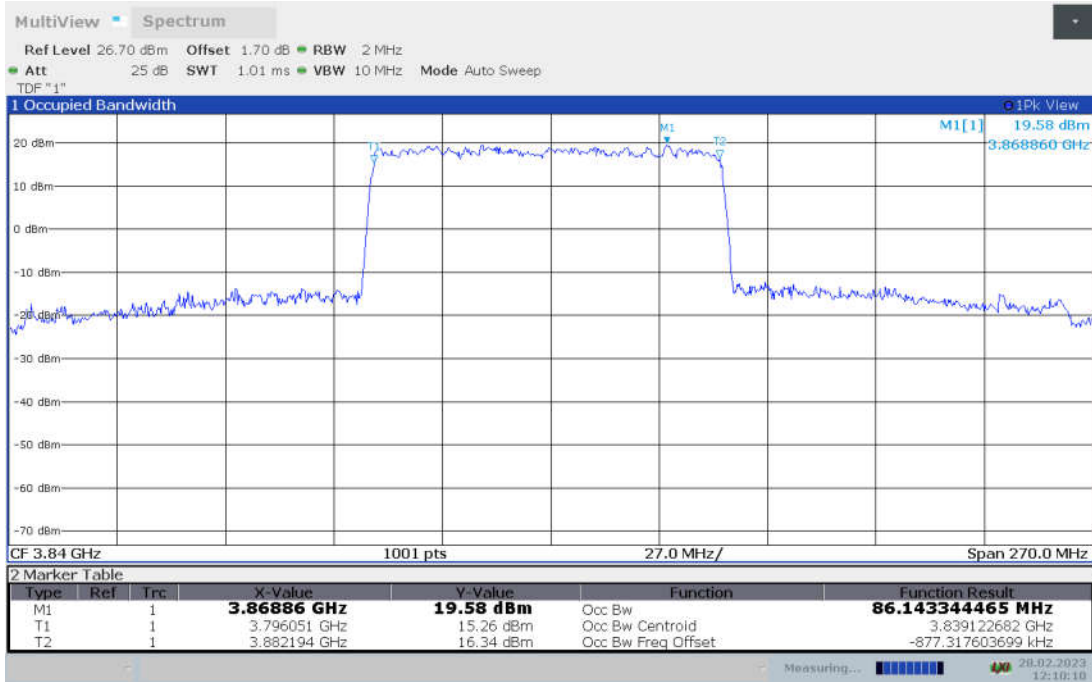

n77H,80MHz Bandwidth, CP-256QAM (99% BW)

n77H,90MHz(99% BW)

Frequency (MHz)	Occupied Bandwidth (99% BW) (MHz)								
	DFT-s-pi/2 BPSK	DFT-s-QPSK	DFT-s-16QAM	DFT-s-64QAM	DFT-s-256QAM	CP-QPSK	CP-16QAM	CP-64QAM	CP-256QAM
3840	86.048	86.236	86.143	86.095	85.935	87.899	88.021	87.837	87.706

n77H,90MHz Bandwidth,DFT-s-pi/2 BPSK (99% BW)

n77H,90MHz Bandwidth,DFT-s-QPSK (99% BW)

n77H,90MHz Bandwidth, DFT-s-16QAM (99% BW)

n77H,90MHz Bandwidth, DFT-s-64QAM (99% BW)

n77H,90MHz Bandwidth, DFT-s-256QAM (99% BW)