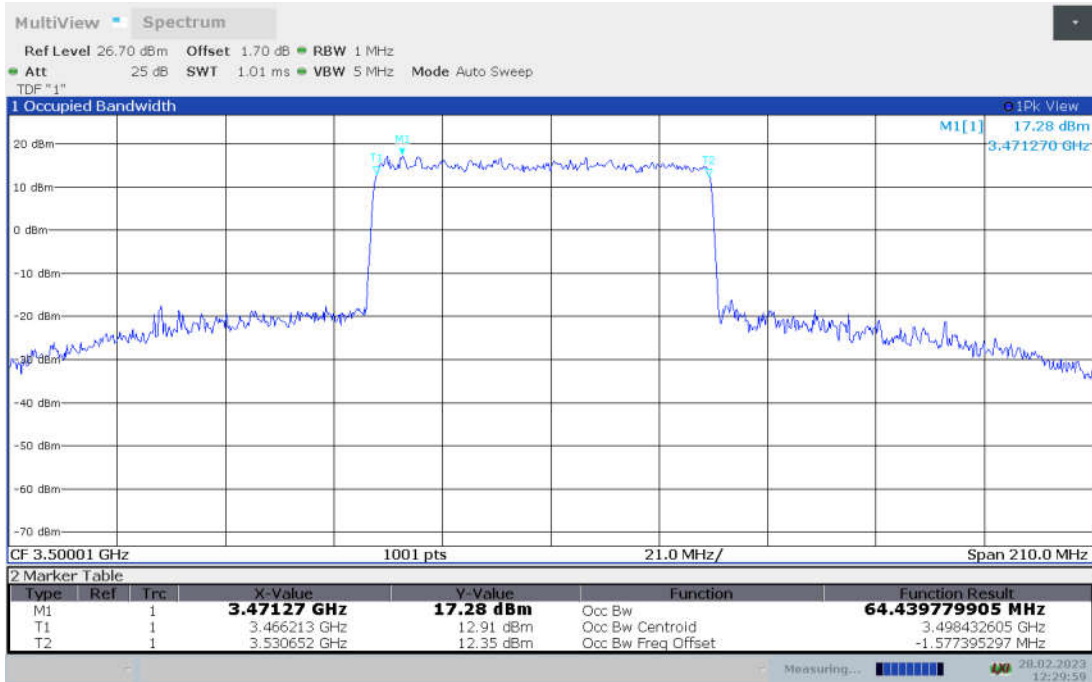

n78L,70MHz Bandwidth,DFT-s-pi/2 BPSK (99% BW)

n78L,70MHz Bandwidth,DFT-s-QPSK (99% BW)

n78L,70MHz Bandwidth, DFT-s-16QAM (99% BW)

n78L,70MHz Bandwidth, DFT-s-64QAM (99% BW)

n78L,70MHz Bandwidth, DFT-s-256QAM (99% BW)