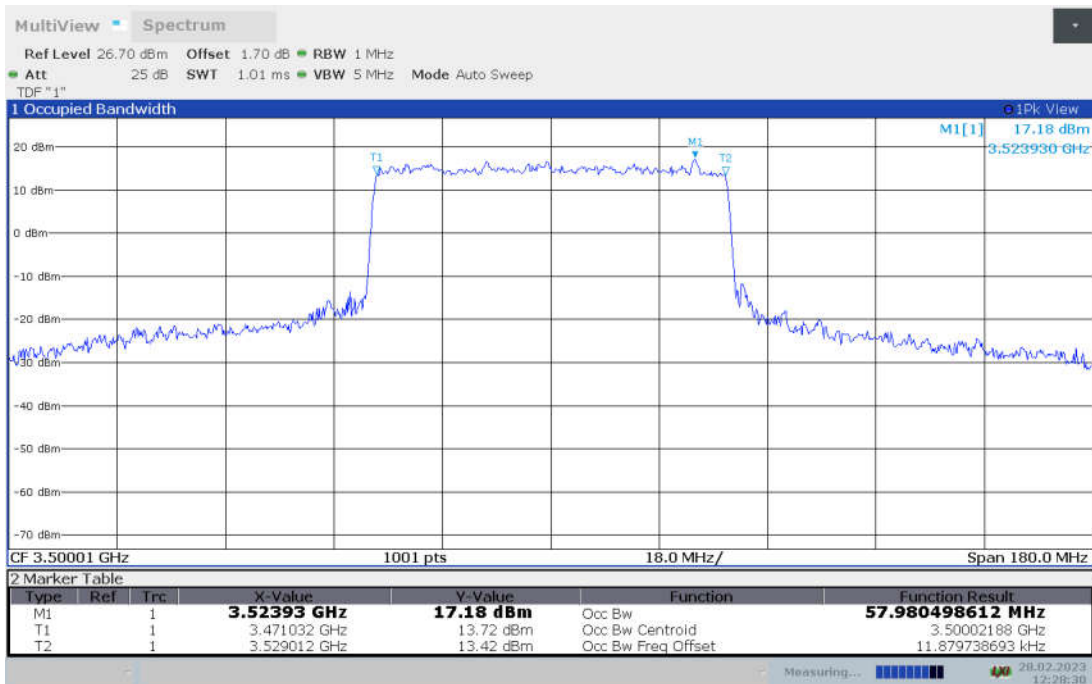

n78L,60MHz Bandwidth, CP-64QAM (99% BW)