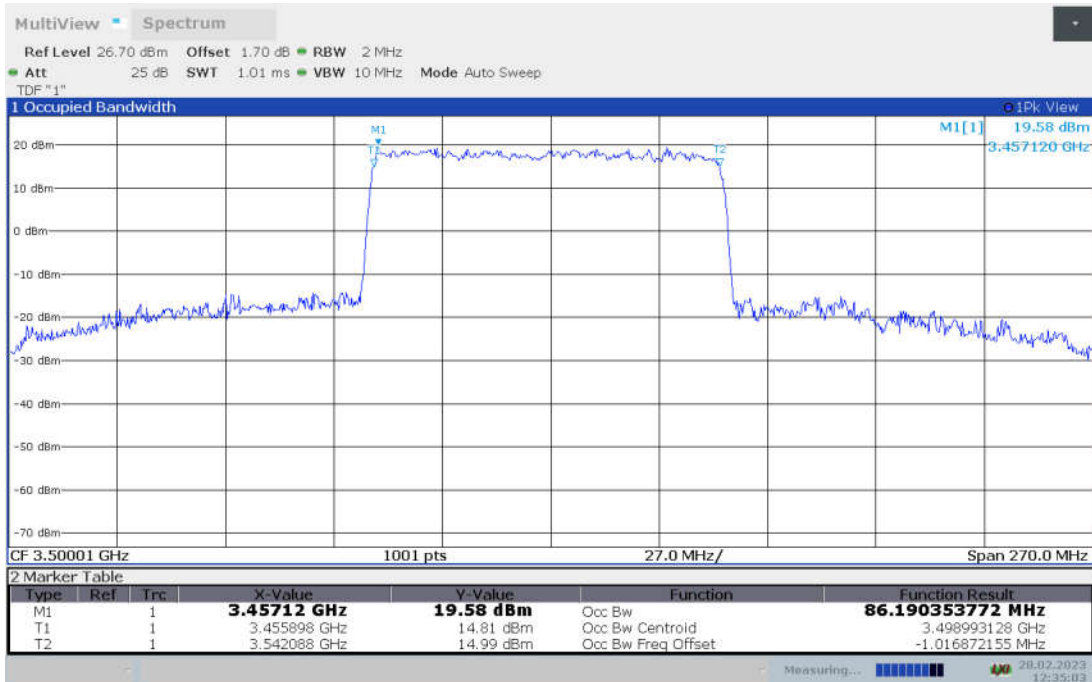

n78L,80MHz Bandwidth, CP-QPSK (99% BW)

n78L,80MHz Bandwidth, CP-16QAM (99% BW)

n78L,80MHz Bandwidth, CP-64QAM (99% BW)

n78L,80MHz Bandwidth, CP-256QAM (99% BW)

n78L,90MHz(99% BW)

Frequency (MHz)	Occupied Bandwidth (99% BW) (MHz)								
	DFT-s-pi/2 BPSK	DFT-s-QPSK	DFT-s-16QAM	DFT-s-64QAM	DFT-s-256QAM	CP-QPSK	CP-16QAM	CP-64QAM	CP-256QAM
3500.01	86.015	86.199	86.190	86.135	85.964	87.811	87.819	87.866	87.803

n78L,90MHz Bandwidth,DFT-s-pi/2 BPSK (99% BW)

n78L,90MHz Bandwidth,DFT-s-QPSK (99% BW)

n78L,90MHz Bandwidth, DFT-s-16QAM (99% BW)

n78L,90MHz Bandwidth, DFT-s-64QAM (99% BW)

n78L,90MHz Bandwidth, DFT-s-256QAM (99% BW)