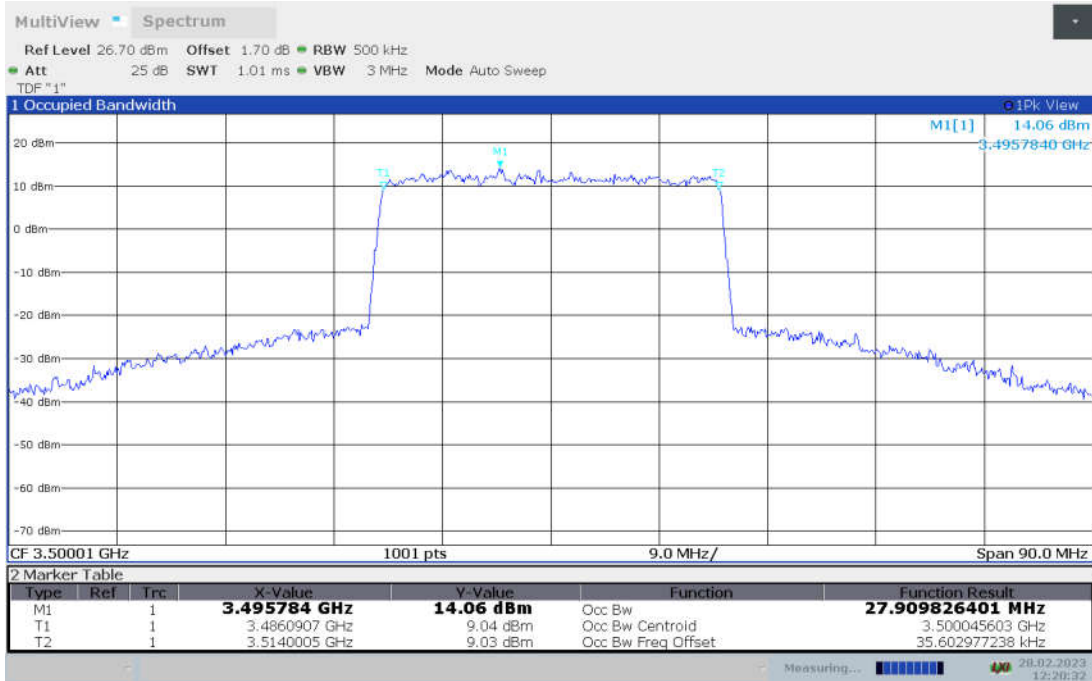

n78L,30MHz Bandwidth, CP-QPSK (99% BW)

n78L,30MHz Bandwidth, CP-16QAM (99% BW)

n78L,30MHz Bandwidth, CP-64QAM (99% BW)

n78L,30MHz Bandwidth, CP-256QAM (99% BW)

n78L,40MHz(99% BW)

Frequency (MHz)	Occupied Bandwidth (99% BW) (MHz)								
	DFT-s-pi/2 BPSK	DFT-s-QPSK	DFT-s-16QAM	DFT-s-64QAM	DFT-s-256QAM	CP-QPSK	CP-16QAM	CP-64QAM	CP-256QAM
3500.01	36.035	36.011	36.162	35.911	35.933	38.041	38.137	38.040	37.908