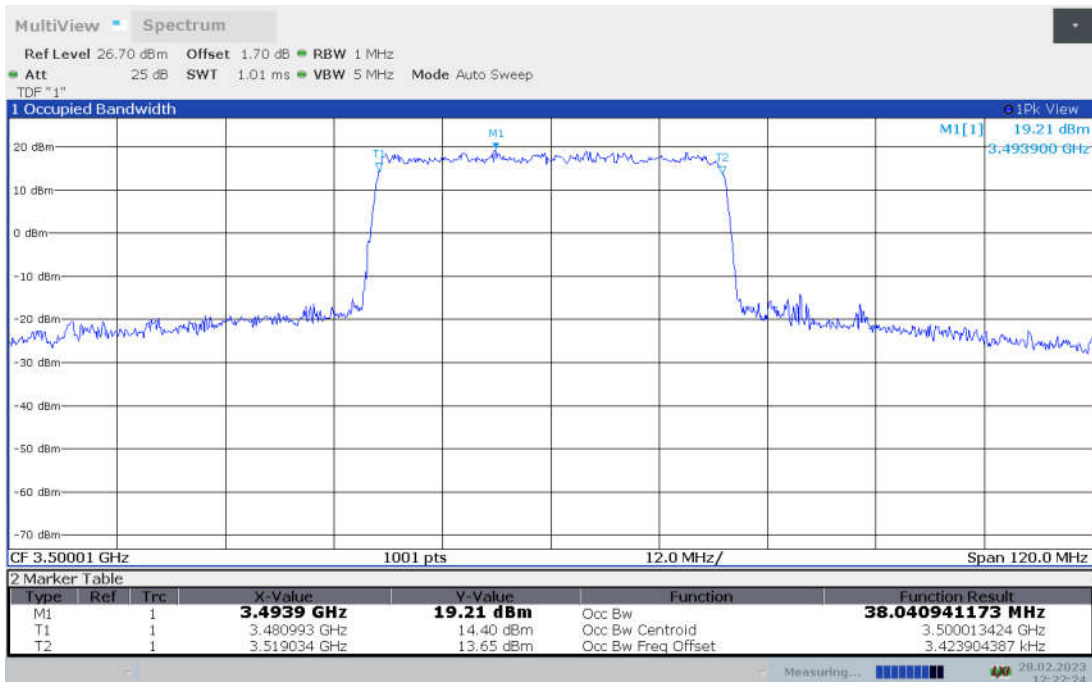

n78L,40MHz Bandwidth, CP-QPSK (99% BW)