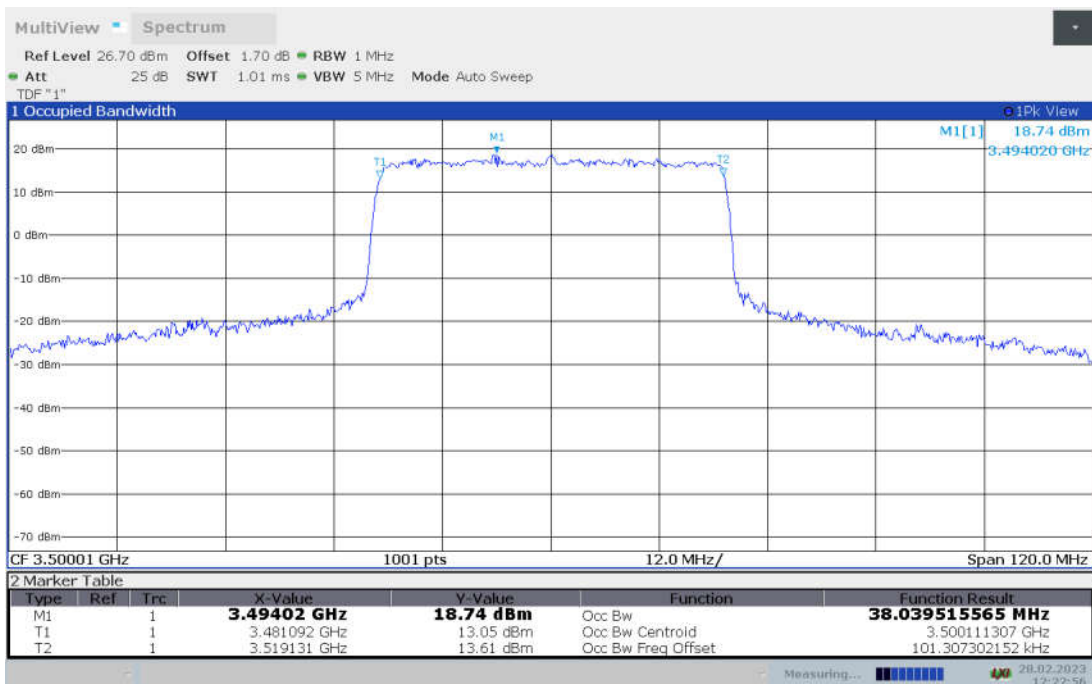

n78L,40MHz Bandwidth, CP-64QAM (99% BW)