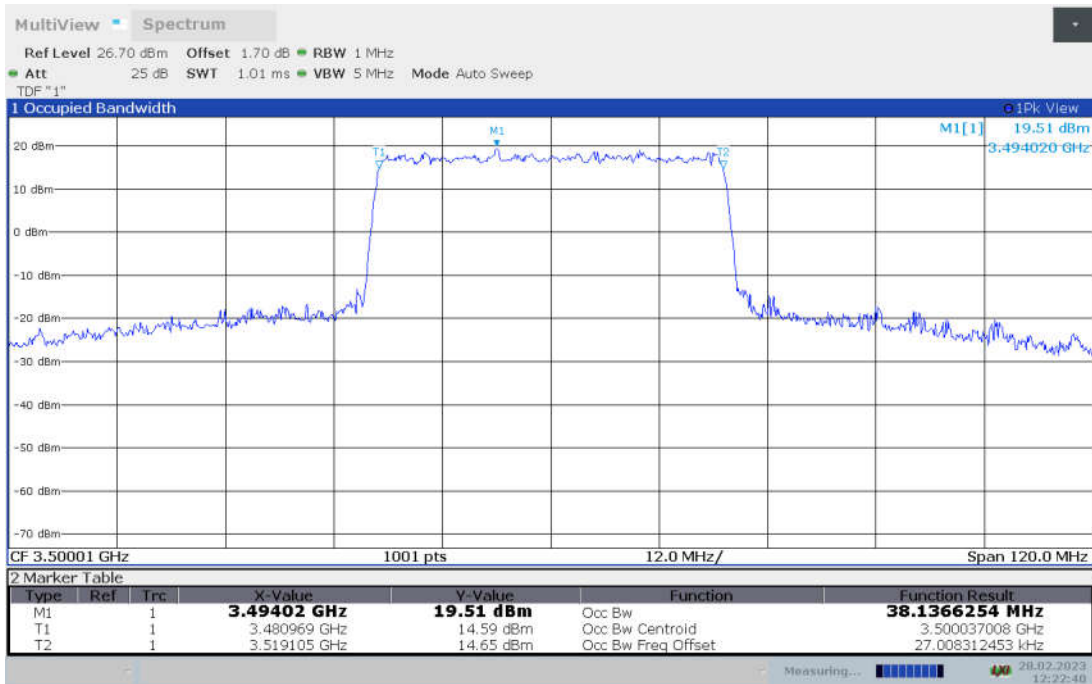

n78L,40MHz Bandwidth, CP-16QAM (99% BW)