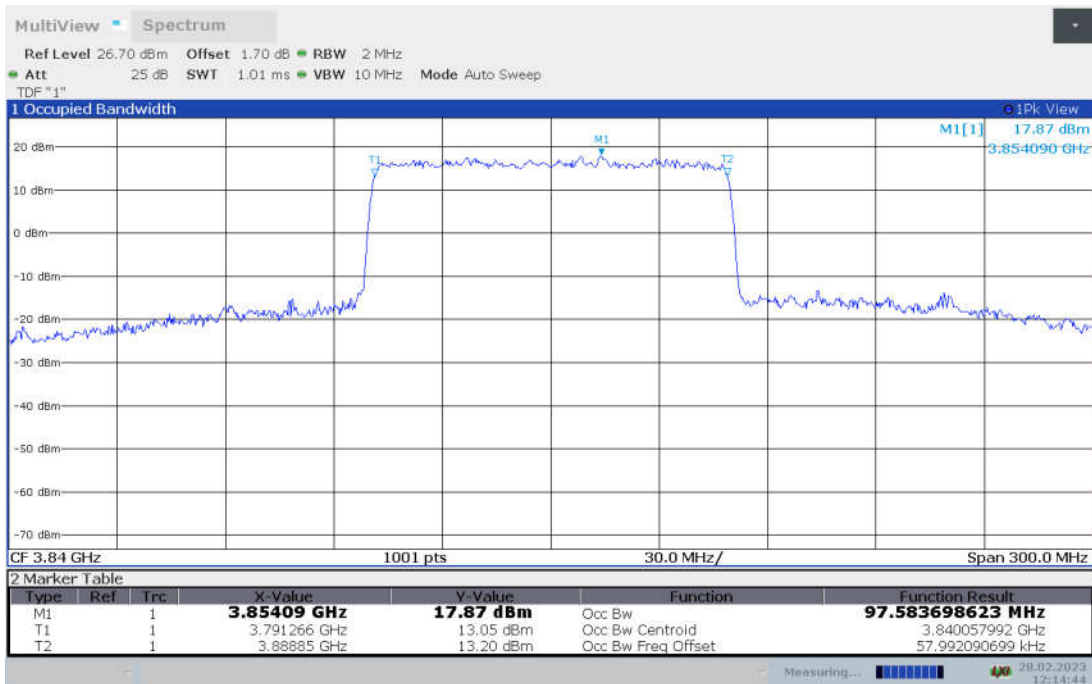

n77H, 100MHz Bandwidth, CP-64QAM (99% BW)