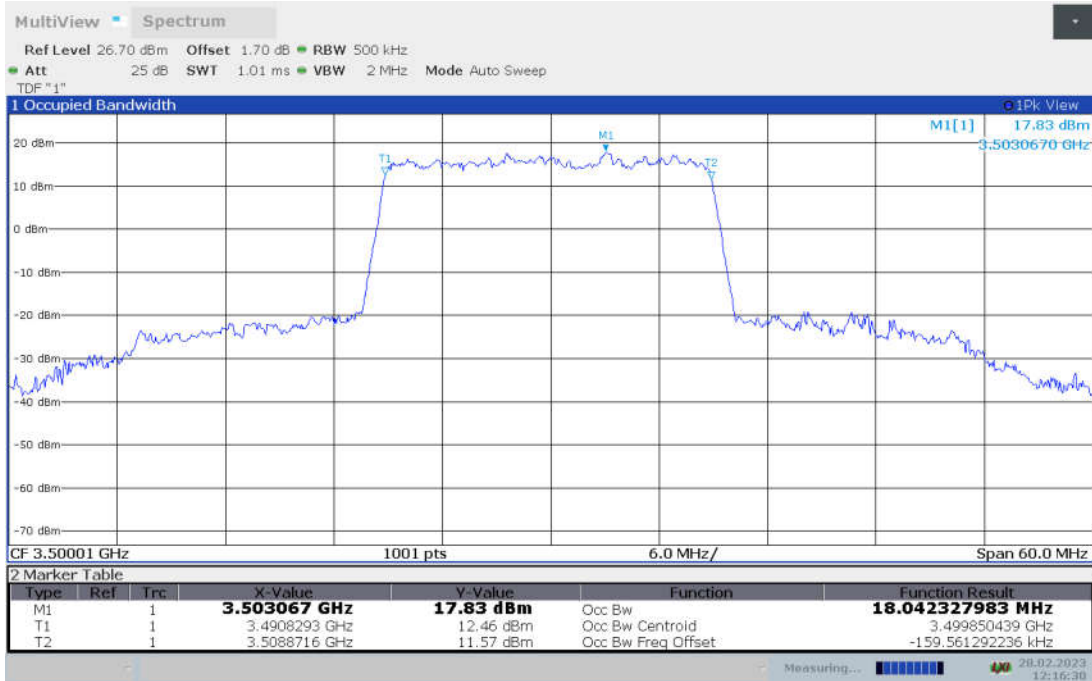

n78L,20MHz Bandwidth,DFT-s-pi/2 BPSK (99% BW)

n78L,20MHz Bandwidth,DFT-s-QPSK (99% BW)

n78L,20MHz Bandwidth, DFT-s-16QAM (99% BW)

n78L,20MHz Bandwidth, DFT-s-64QAM (99% BW)

n78L,20MHz Bandwidth, DFT-s-256QAM (99% BW)

n78L,20MHz Bandwidth, CP-QPSK (99% BW)

n78L,20MHz Bandwidth, CP-16QAM (99% BW)

n78L,20MHz Bandwidth, CP-64QAM (99% BW)

n78L,20MHz Bandwidth, CP-256QAM (99% BW)

n78L,30MHz(99% BW)

Frequency (MHz)	Occupied Bandwidth (99% BW) (MHz)								
	DFT-s-pi/2 BPSK	DFT-s-QPSK	DFT-s-16QAM	DFT-s-64QAM	DFT-s-256QAM	CP-QPSK	CP-16QAM	CP-64QAM	CP-256QAM
3500.01	26.916	26.884	26.920	26.867	26.685	27.850	27.843	27.957	27.910