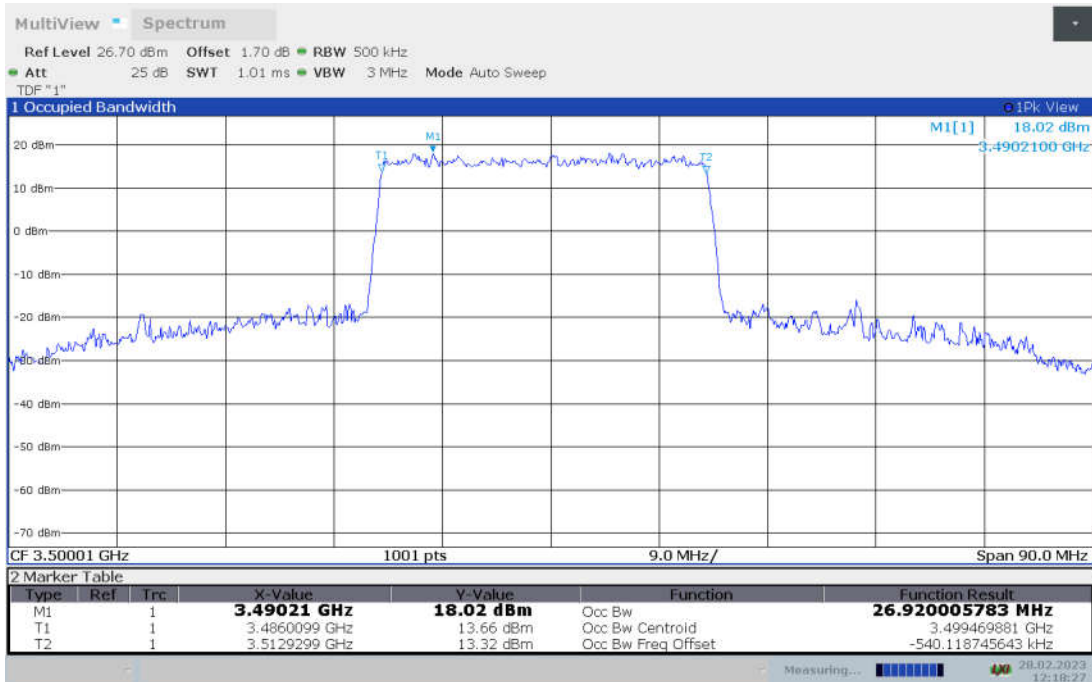

n78L,20MHz Bandwidth, CP-QPSK (99% BW)

n78L,20MHz Bandwidth, CP-16QAM (99% BW)

n78L,20MHz Bandwidth, CP-64QAM (99% BW)

n78L,20MHz Bandwidth, CP-256QAM (99% BW)

n78L,30MHz(99% BW)

Frequency (MHz)	Occupied Bandwidth (99% BW) (MHz)								
	DFT-s-pi/2 BPSK	DFT-s-QPSK	DFT-s-16QAM	DFT-s-64QAM	DFT-s-256QAM	CP-QPSK	CP-16QAM	CP-64QAM	CP-256QAM
3500.01	26.916	26.884	26.920	26.867	26.685	27.850	27.843	27.957	27.910

n78L,30MHz Bandwidth,DFT-s-pi/2 BPSK (99% BW)

n78L,30MHz Bandwidth,DFT-s-QPSK (99% BW)

n78L,30MHz Bandwidth, DFT-s-16QAM (99% BW)

n78L,30MHz Bandwidth, DFT-s-64QAM (99% BW)

n78L,30MHz Bandwidth, DFT-s-256QAM (99% BW)