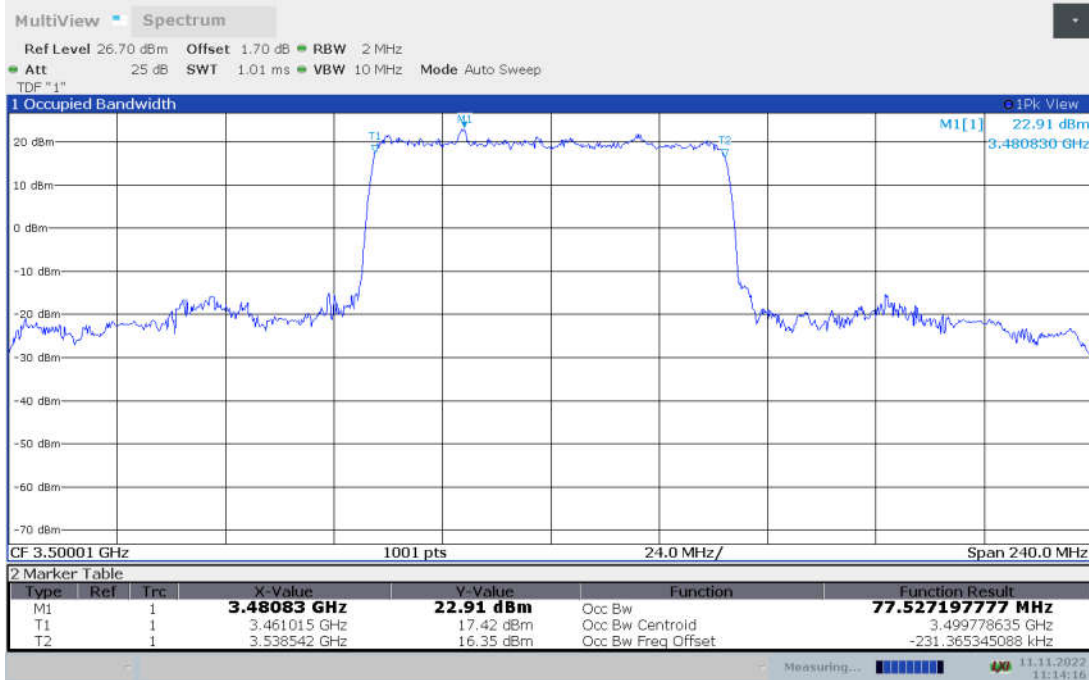

n78L,70MHz Bandwidth,DFT-s-pi/2 BPSK (99% BW)

n78L,70MHz Bandwidth,DFT-s-QPSK (99% BW)

n78L,70MHz Bandwidth, DFT-s-16QAM (99% BW)

n78L,70MHz Bandwidth, DFT-s-64QAM (99% BW)

n78L,70MHz Bandwidth, DFT-s-256QAM (99% BW)

n78L,70MHz Bandwidth, CP-QPSK (99% BW)

n78L,70MHz Bandwidth, CP-16QAM (99% BW)

n78L,70MHz Bandwidth, CP-64QAM (99% BW)

n78L,70MHz Bandwidth, CP-256QAM (99% BW)

n78L,80MHz(99% BW)

Frequency (MHz)	Occupied Bandwidth (99% BW) (MHz)								
	DFT-s-pi/2 BPSK	DFT-s-QPSK	DFT-s-16QAM	DFT-s-64QAM	DFT-s-256QAM	CP-QPSK	CP-16QAM	CP-64QAM	CP-256QAM
3500.01	77.527	77.563	77.758	77.541	77.366	78.014	77.780	77.927	78.010

n78L,80MHz Bandwidth,DFT-s-pi/2 BPSK (99% BW)

n78L,80MHz Bandwidth,DFT-s-QPSK (99% BW)

n78L,80MHz Bandwidth, DFT-s-16QAM (99% BW)

n78L,80MHz Bandwidth, DFT-s-64QAM (99% BW)

n78L,80MHz Bandwidth, DFT-s-256QAM (99% BW)