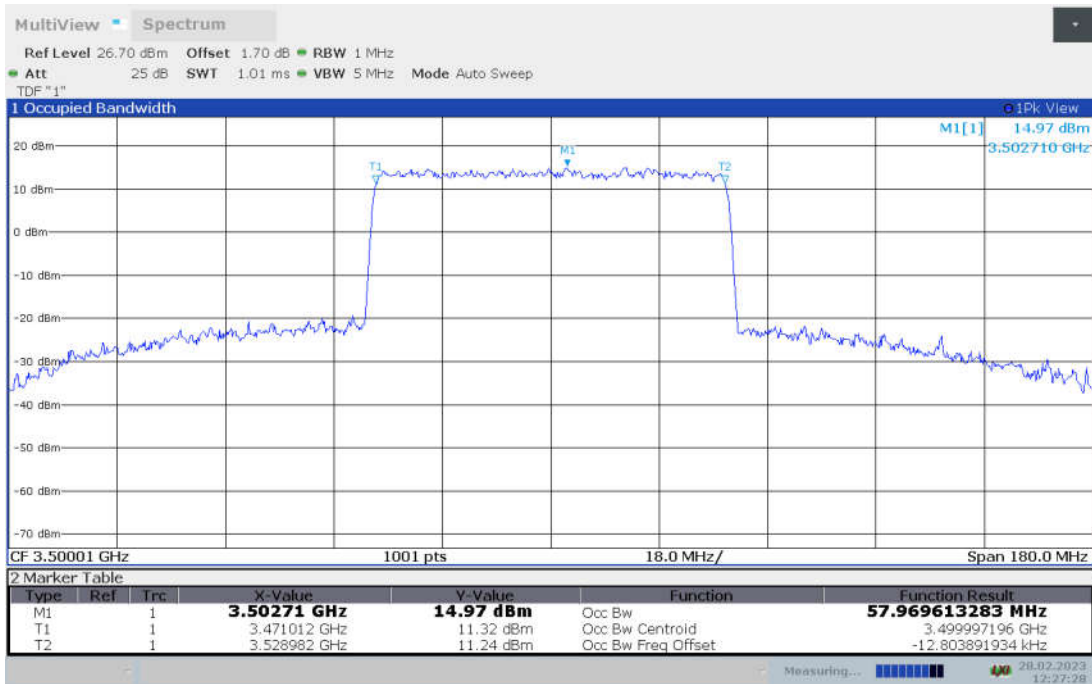

n78L,60MHz Bandwidth,DFT-s-pi/2 BPSK (99% BW)

n78L,60MHz Bandwidth,DFT-s-QPSK (99% BW)

n78L,60MHz Bandwidth, DFT-s-16QAM (99% BW)

n78L,60MHz Bandwidth, DFT-s-64QAM (99% BW)

n78L,60MHz Bandwidth, DFT-s-256QAM (99% BW)