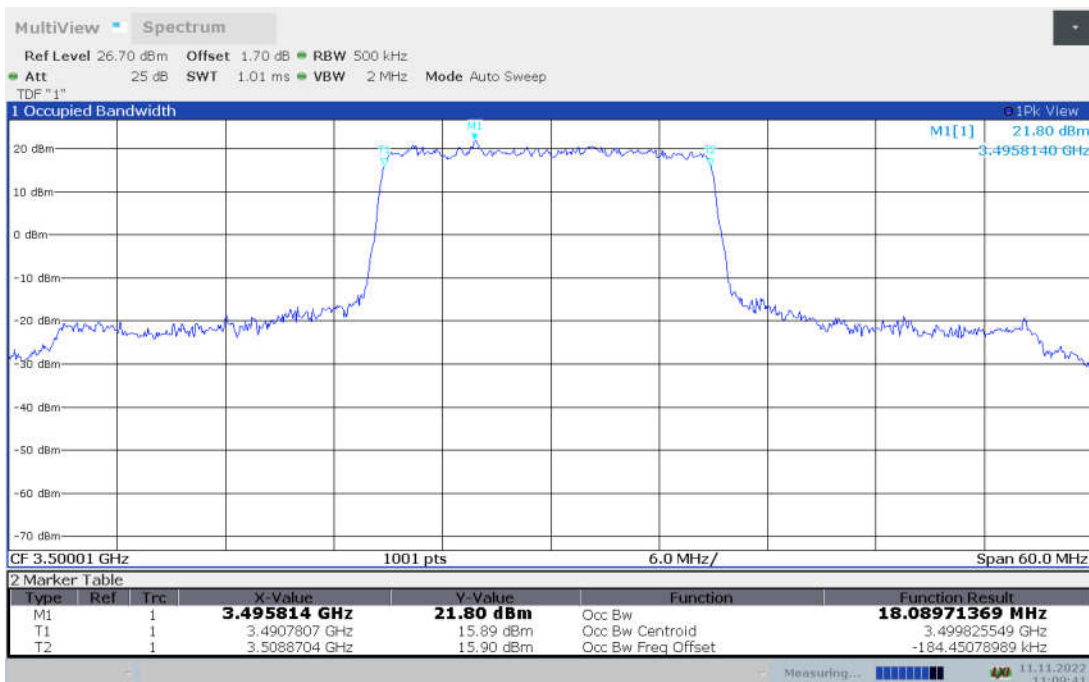

n77H, 100MHz Bandwidth, CP-QPSK (99% BW)

n77H, 100MHz Bandwidth, CP-16QAM (99% BW)

n77H, 100MHz Bandwidth, CP-64QAM (99% BW)

n77H,100MHz Bandwidth, CP-256QAM (99% BW)

n78L

n78L,20MHz(99% BW)

Frequency (MHz)	Occupied Bandwidth (99% BW) (MHz)								
	DFT-s-pi/2 BPSK	DFT-s-QPSK	DFT-s-16QAM	DFT-s-64QAM	DFT-s-256QAM	CP-QPSK	CP-16QAM	CP-64QAM	CP-256QAM
3500.01	18.039	18.090	18.052	17.982	18.042	18.312	18.383	18.344	18.382

n78L,20MHz Bandwidth,DFT-s-pi/2 BPSK (99% BW)

n78L,20MHz Bandwidth,DFT-s-QPSK (99% BW)

n78L,20MHz Bandwidth, DFT-s-16QAM (99% BW)

n78L,20MHz Bandwidth, DFT-s-64QAM (99% BW)

n78L,20MHz Bandwidth, DFT-s-256QAM (99% BW)