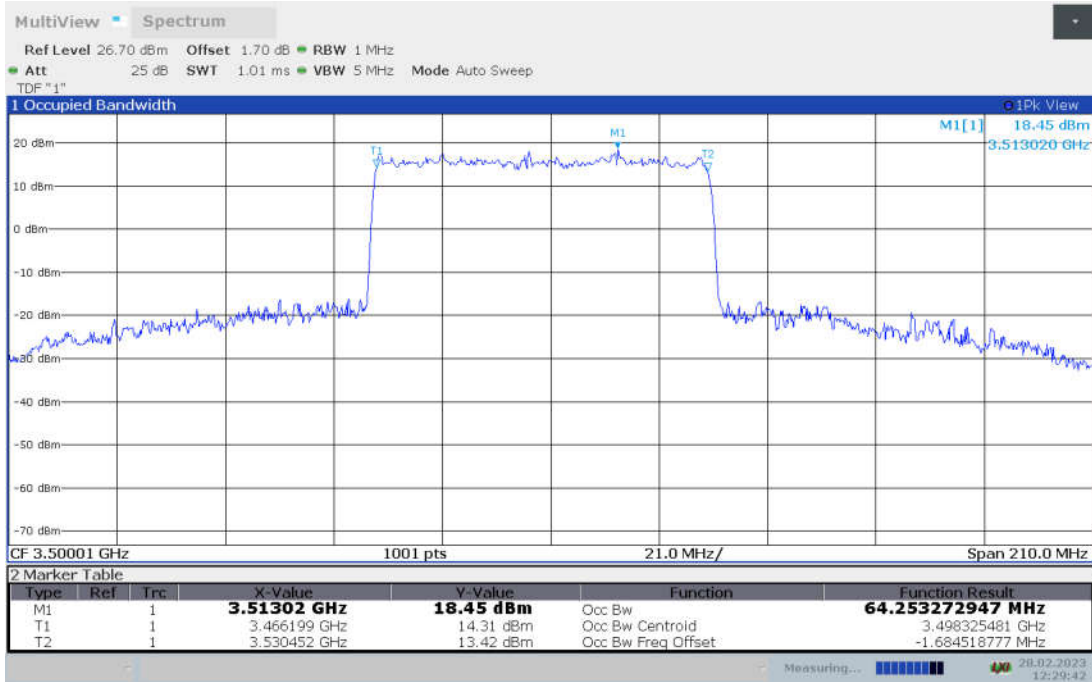

n78L,60MHz Bandwidth, CP-QPSK (99% BW)

n78L,60MHz Bandwidth, CP-16QAM (99% BW)

n78L,60MHz Bandwidth, CP-64QAM (99% BW)

n78L,60MHz Bandwidth, CP-256QAM (99% BW)

n78L,70MHz(99% BW)

Frequency (MHz)	Occupied Bandwidth (99% BW) (MHz)								
	DFT-s-pi/2 BPSK	DFT-s-QPSK	DFT-s-16QAM	DFT-s-64QAM	DFT-s-256QAM	CP-QPSK	CP-16QAM	CP-64QAM	CP-256QAM
3500.01	64.516	64.520	64.253	64.440	64.227	67.466	67.583	67.496	67.598

n78L,70MHz Bandwidth,DFT-s-pi/2 BPSK (99% BW)

n78L,70MHz Bandwidth,DFT-s-QPSK (99% BW)

n78L,70MHz Bandwidth, DFT-s-16QAM (99% BW)

n78L,70MHz Bandwidth, DFT-s-64QAM (99% BW)

n78L,70MHz Bandwidth, DFT-s-256QAM (99% BW)