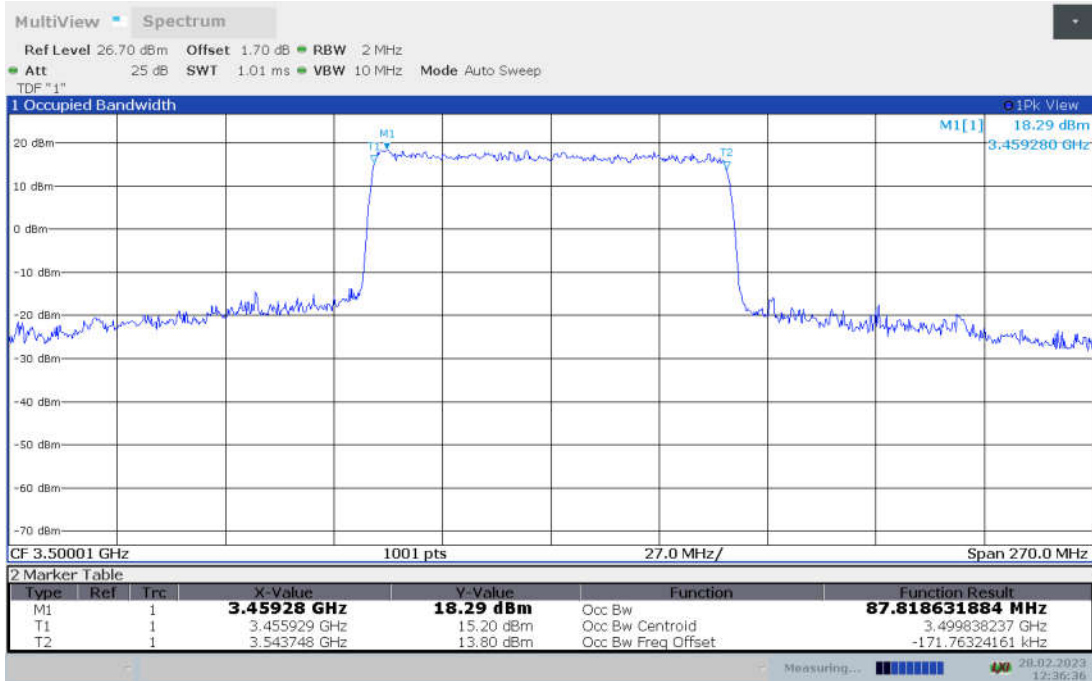

n78L,90MHz Bandwidth,DFT-s-pi/2 BPSK (99% BW)

n78L,90MHz Bandwidth,DFT-s-QPSK (99% BW)

n78L,90MHz Bandwidth, DFT-s-16QAM (99% BW)

n78L,90MHz Bandwidth, DFT-s-64QAM (99% BW)

n78L,90MHz Bandwidth, DFT-s-256QAM (99% BW)

n78L,90MHz Bandwidth, CP-QPSK (99% BW)

n78L,90MHz Bandwidth, CP-16QAM (99% BW)

n78L,90MHz Bandwidth, CP-64QAM (99% BW)

n78L,90MHz Bandwidth, CP-256QAM (99% BW)