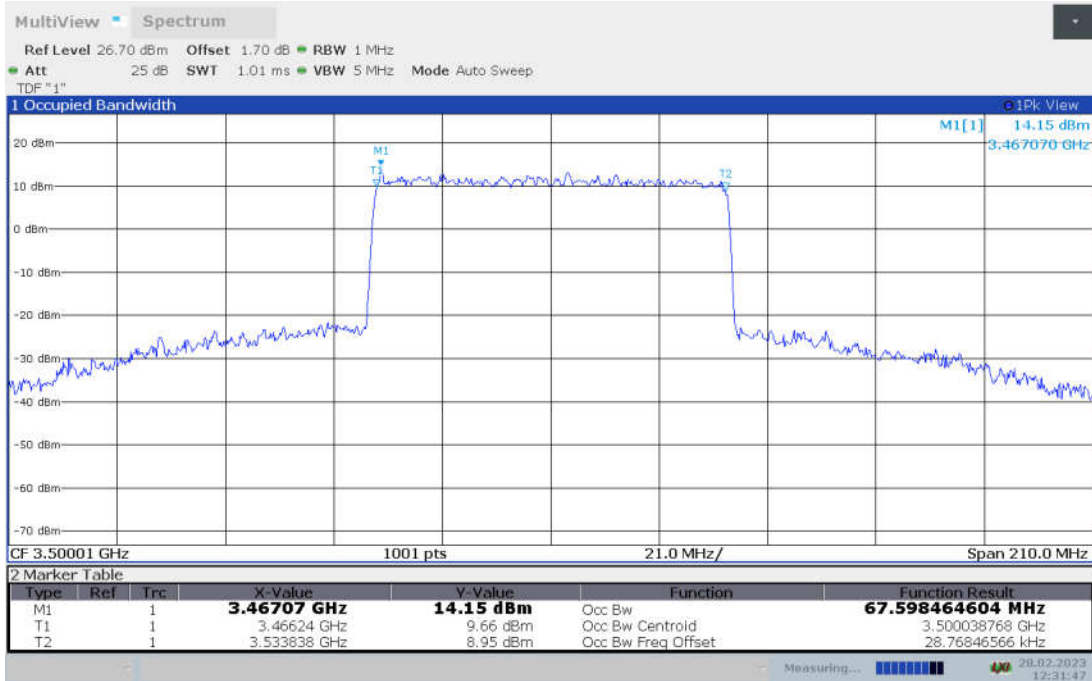

n78L,70MHz Bandwidth, CP-QPSK (99% BW)

n78L,70MHz Bandwidth, CP-16QAM (99% BW)

n78L,70MHz Bandwidth, CP-64QAM (99% BW)

n78L,70MHz Bandwidth, CP-256QAM (99% BW)

n78L,80MHz(99% BW)

Frequency (MHz)	Occupied Bandwidth (99% BW) (MHz)								
	DFT-s-pi/2 BPSK	DFT-s-QPSK	DFT-s-16QAM	DFT-s-64QAM	DFT-s-256QAM	CP-QPSK	CP-16QAM	CP-64QAM	CP-256QAM
3500.01	77.527	77.563	77.758	77.541	77.366	78.014	77.780	77.927	78.010

n78L,80MHz Bandwidth,DFT-s-pi/2 BPSK (99% BW)

n78L,80MHz Bandwidth,DFT-s-QPSK (99% BW)

n78L,80MHz Bandwidth, DFT-s-16QAM (99% BW)

n78L,80MHz Bandwidth, DFT-s-64QAM (99% BW)

n78L,80MHz Bandwidth, DFT-s-256QAM (99% BW)