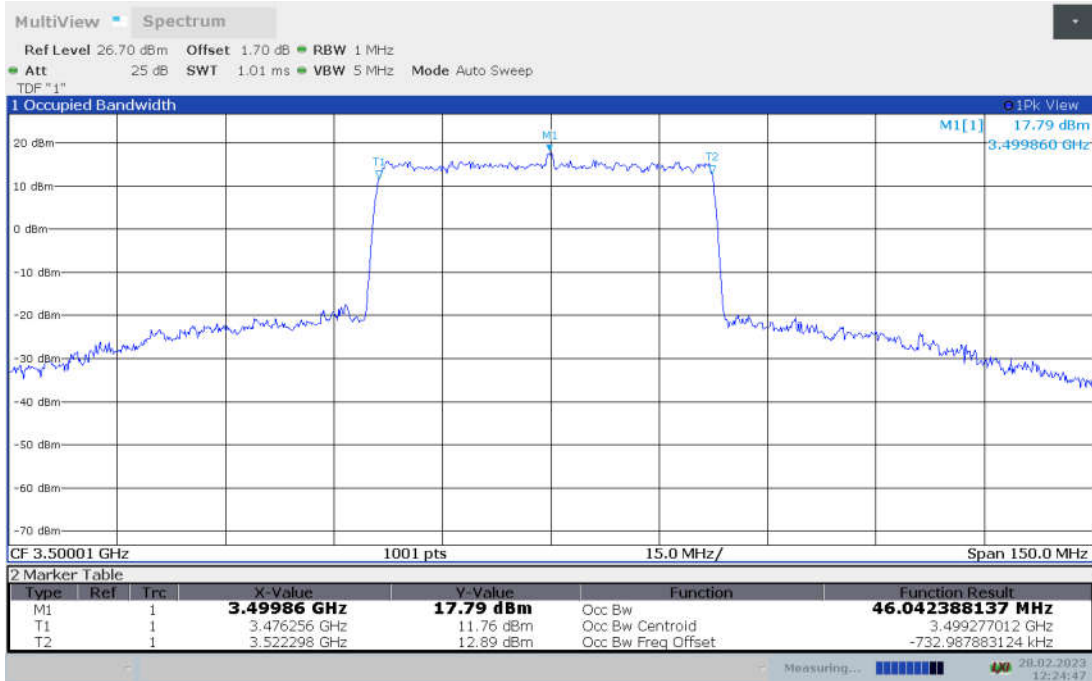

n78L,50MHz Bandwidth,DFT-s-pi/2 BPSK (99% BW)

n78L,50MHz Bandwidth,DFT-s-QPSK (99% BW)

n78L,50MHz Bandwidth, DFT-s-16QAM (99% BW)

n78L,50MHz Bandwidth, DFT-s-64QAM (99% BW)

n78L,50MHz Bandwidth, DFT-s-256QAM (99% BW)