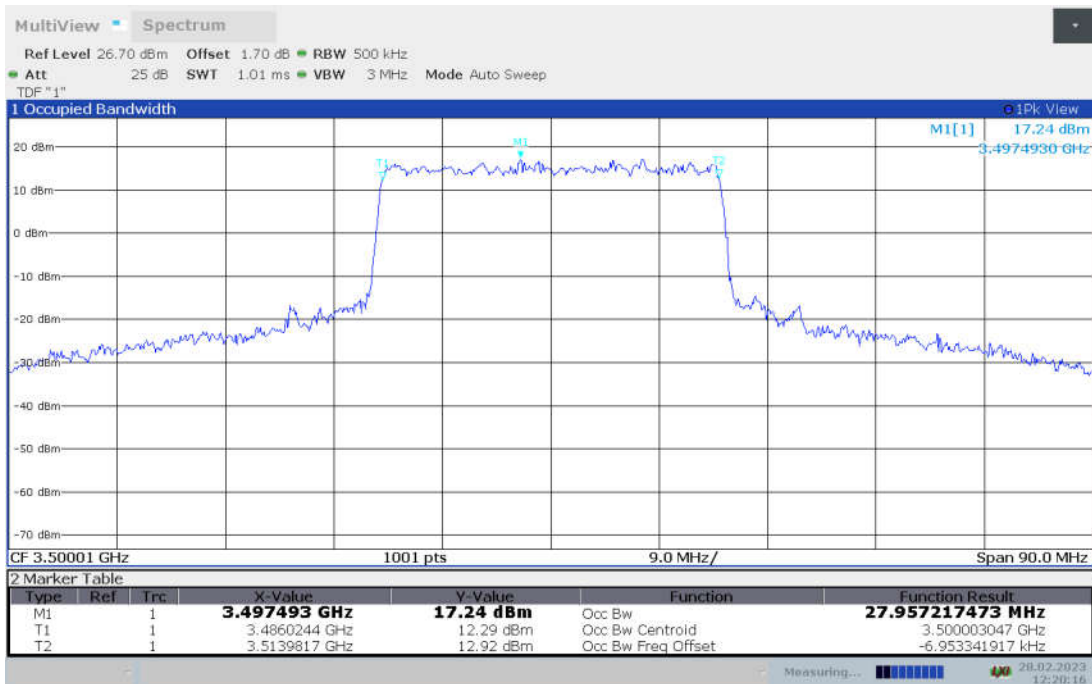

n78L,30MHz Bandwidth, CP-64QAM (99% BW)