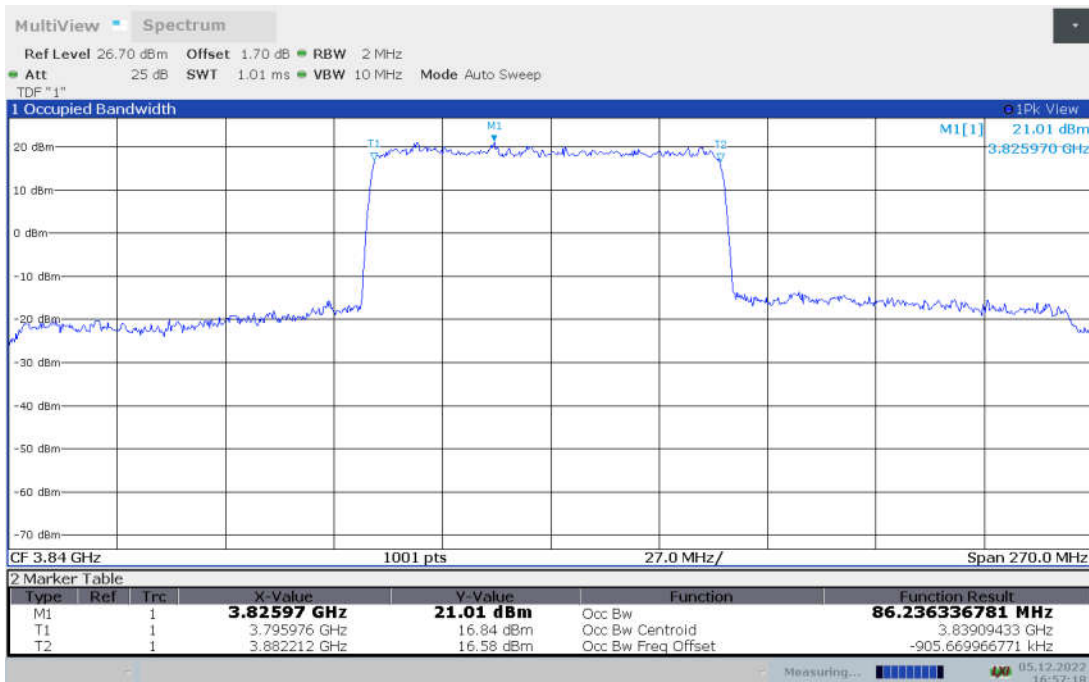

n77H,80MHz Bandwidth, CP-256QAM (99% BW)

n77H,90MHz(99% BW)

Frequency (MHz)	Occupied Bandwidth (99% BW) (MHz)								
	DFT-s-pi/2 BPSK	DFT-s-QPSK	DFT-s-16QAM	DFT-s-64QAM	DFT-s-256QAM	CP-QPSK	CP-16QAM	CP-64QAM	CP-256QAM
3840	86.048	86.236	86.143	86.095	85.935	87.899	88.021	87.837	87.706

n77H,90MHz Bandwidth,DFT-s-pi/2 BPSK (99% BW)

n77H,90MHz Bandwidth,DFT-s-QPSK (99% BW)

n77H,90MHz Bandwidth, DFT-s-16QAM (99% BW)

n77H,90MHz Bandwidth, DFT-s-64QAM (99% BW)

n77H,90MHz Bandwidth, DFT-s-256QAM (99% BW)