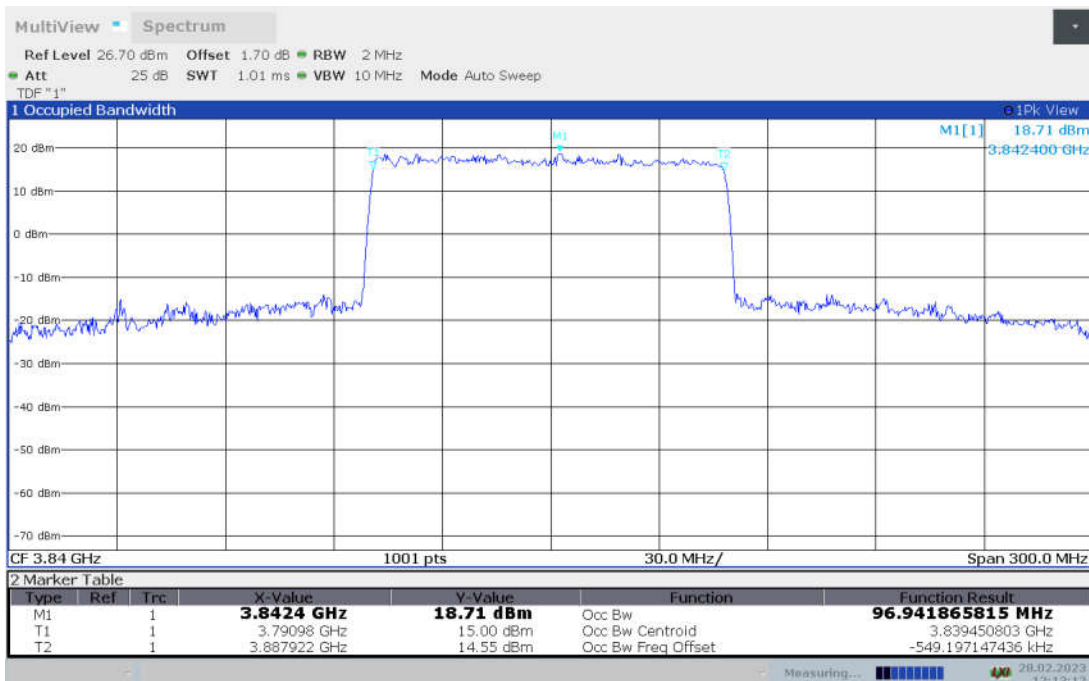

n77H,100MHz Bandwidth,DFT-s-pi/2 BPSK (99% BW)

n77H,100MHz Bandwidth,DFT-s-QPSK (99% BW)

n77H,100MHz Bandwidth, DFT-s-16QAM (99% BW)

n77H,100MHz Bandwidth, DFT-s-64QAM (99% BW)

n77H, 100MHz Bandwidth, DFT-s-256QAM (99% BW)