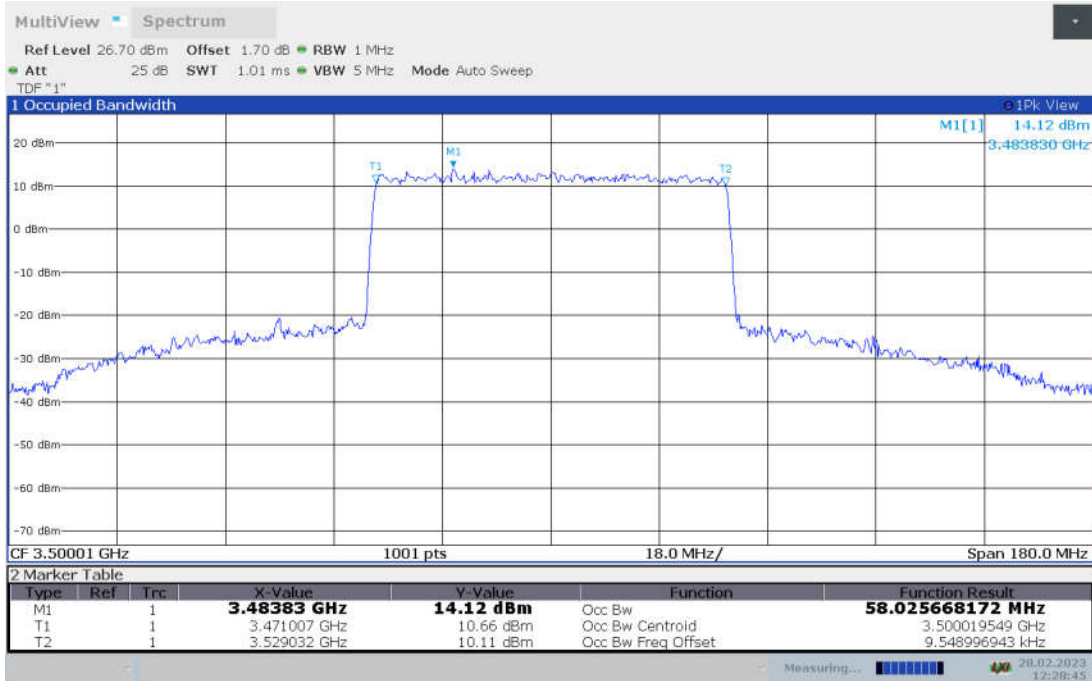

n78L,60MHz Bandwidth, CP-QPSK (99% BW)

n78L,60MHz Bandwidth, CP-16QAM (99% BW)

n78L,60MHz Bandwidth, CP-64QAM (99% BW)

n78L,60MHz Bandwidth, CP-256QAM (99% BW)

n78L,70MHz(99% BW)

Frequency (MHz)	Occupied Bandwidth (99% BW) (MHz)								
	DFT-s-pi/2 BPSK	DFT-s-QPSK	DFT-s-16QAM	DFT-s-64QAM	DFT-s-256QAM	CP-QPSK	CP-16QAM	CP-64QAM	CP-256QAM
3500.01	64.516	64.520	64.253	64.440	64.227	67.466	67.583	67.496	67.598

n78L,70MHz Bandwidth,DFT-s-pi/2 BPSK (99% BW)

n78L,70MHz Bandwidth,DFT-s-QPSK (99% BW)

n78L,70MHz Bandwidth, DFT-s-16QAM (99% BW)

n78L,70MHz Bandwidth, DFT-s-64QAM (99% BW)

n78L,70MHz Bandwidth, DFT-s-256QAM (99% BW)