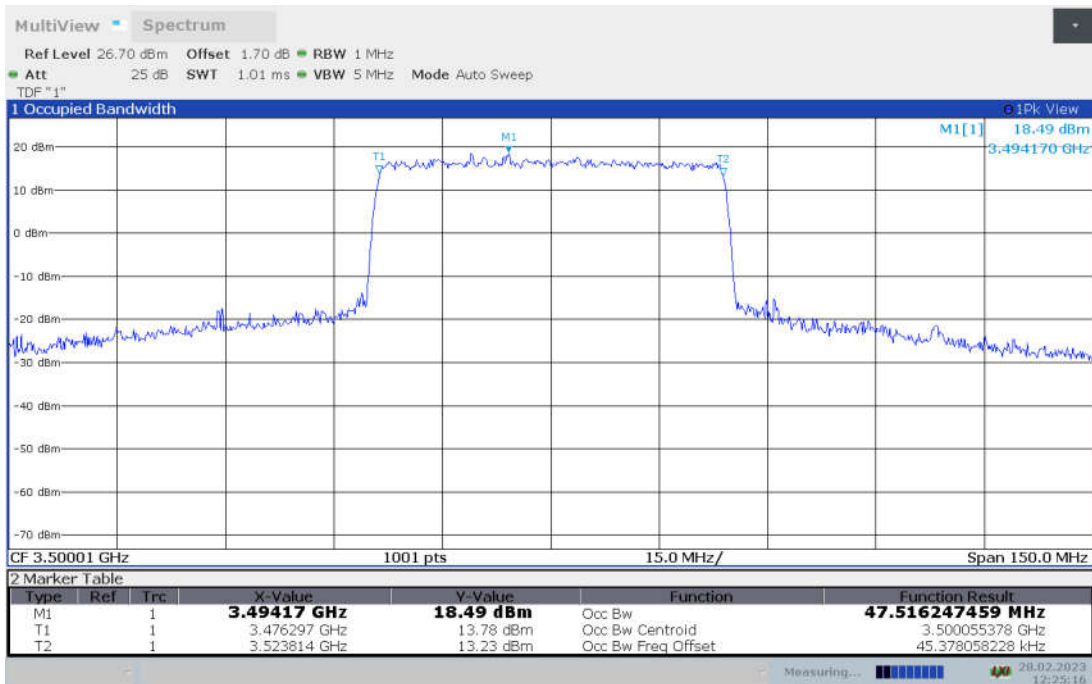

n78L,50MHz Bandwidth, CP-QPSK (99% BW)