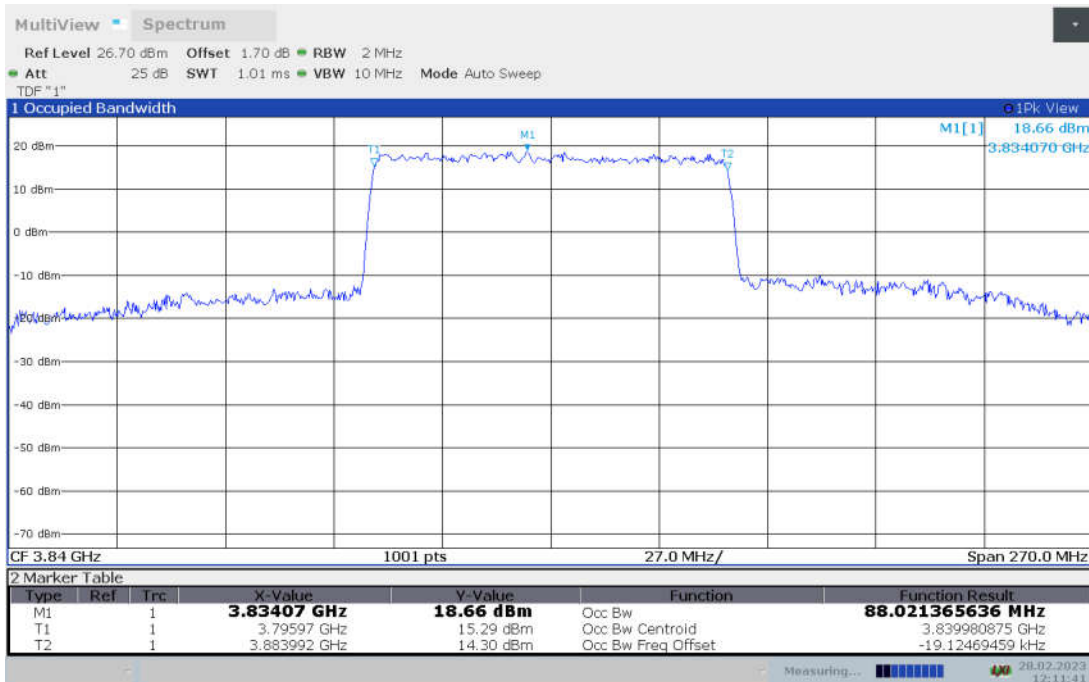

n77H,90MHz Bandwidth, CP-16QAM (99% BW)