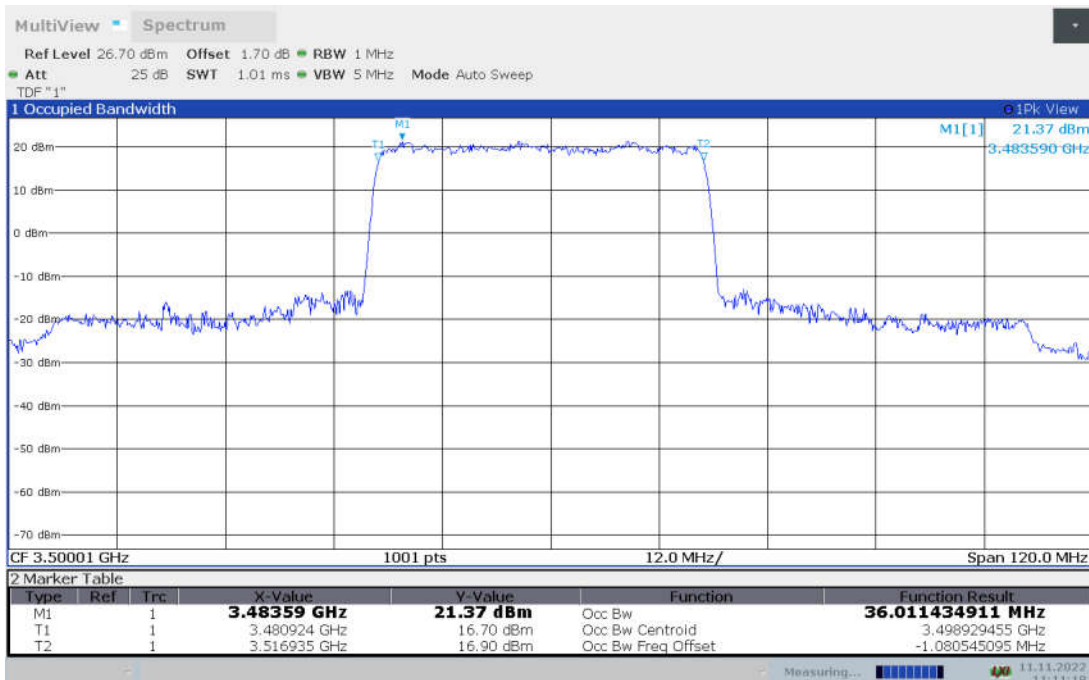

n78L,40MHz Bandwidth,DFT-s-QPSK (99% BW)