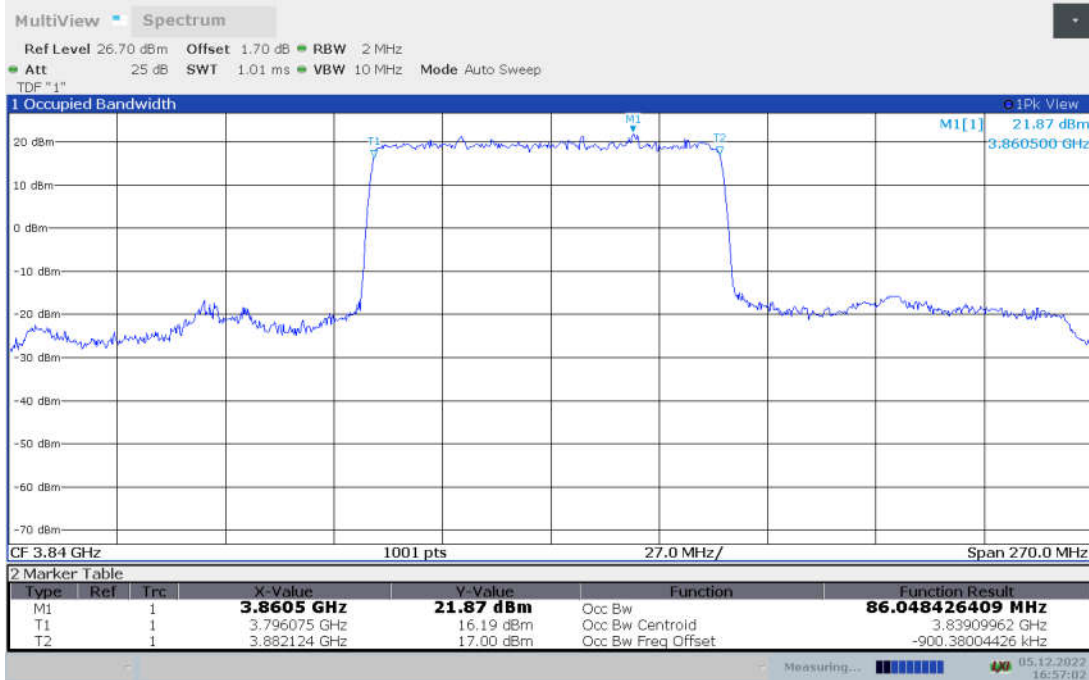

n77H,80MHz Bandwidth, CP-256QAM (99% BW)

n77H,90MHz(99% BW)

Frequency (MHz)	Occupied Bandwidth (99% BW) (MHz)								
	DFT-s-pi/2 BPSK	DFT-s-QPSK	DFT-s-16QAM	DFT-s-64QAM	DFT-s-256QAM	CP-QPSK	CP-16QAM	CP-64QAM	CP-256QAM
3840	86.048	86.236	86.143	86.095	85.935	87.899	88.021	87.837	87.706

n77H,90MHz Bandwidth,DFT-s-pi/2 BPSK (99% BW)

n77H,90MHz Bandwidth,DFT-s-QPSK (99% BW)

n77H,90MHz Bandwidth, DFT-s-16QAM (99% BW)

n77H,90MHz Bandwidth, DFT-s-64QAM (99% BW)

n77H,90MHz Bandwidth, DFT-s-256QAM (99% BW)