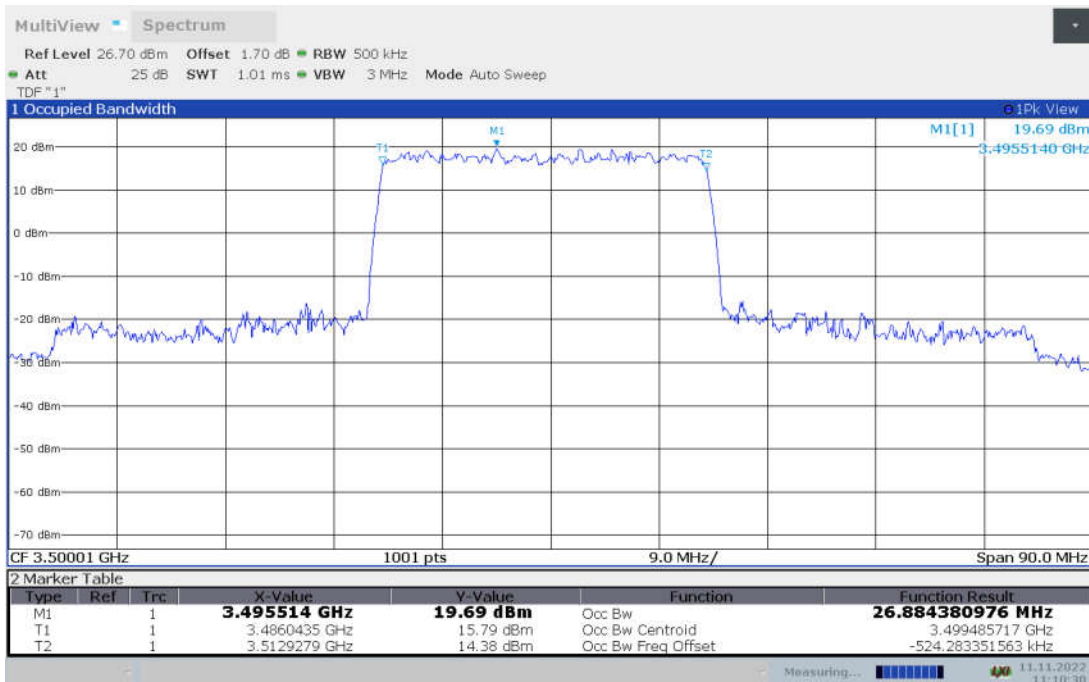

n78L,20MHz Bandwidth, CP-QPSK (99% BW)

n78L,20MHz Bandwidth, CP-16QAM (99% BW)

n78L,20MHz Bandwidth, CP-64QAM (99% BW)

n78L,20MHz Bandwidth, CP-256QAM (99% BW)

n78L,30MHz(99% BW)

Frequency (MHz)	Occupied Bandwidth (99% BW) (MHz)								
	DFT-s-pi/2 BPSK	DFT-s-QPSK	DFT-s-16QAM	DFT-s-64QAM	DFT-s-256QAM	CP-QPSK	CP-16QAM	CP-64QAM	CP-256QAM
3500.01	26.916	26.884	26.920	26.867	26.685	27.850	27.843	27.957	27.910

n78L,30MHz Bandwidth,DFT-s-pi/2 BPSK (99% BW)

n78L,30MHz Bandwidth,DFT-s-QPSK (99% BW)

n78L,30MHz Bandwidth, DFT-s-16QAM (99% BW)

n78L,30MHz Bandwidth, DFT-s-64QAM (99% BW)

n78L,30MHz Bandwidth, DFT-s-256QAM (99% BW)