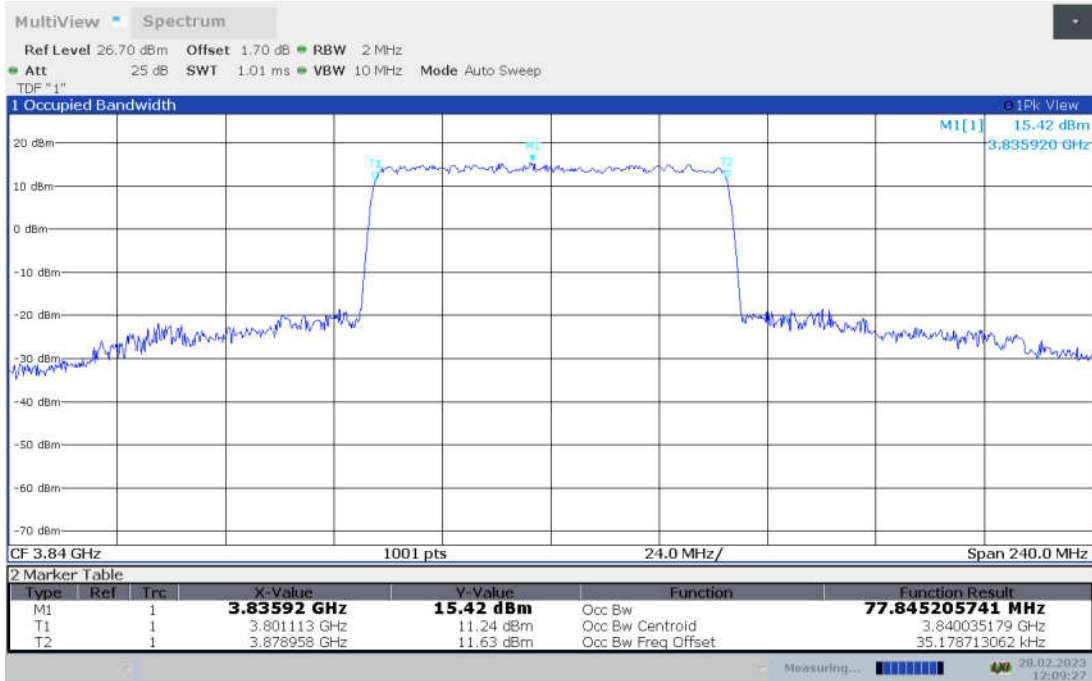

n77H,80MHz Bandwidth, CP-256QAM (99% BW)

n77H,90MHz(99% BW)

Frequency (MHz)	Occupied Bandwidth (99% BW) (MHz)								
	DFT-s-pi/2 BPSK	DFT-s-QPSK	DFT-s-16QAM	DFT-s-64QAM	DFT-s-256QAM	CP-QPSK	CP-16QAM	CP-64QAM	CP-256QAM
3840	86.048	86.236	86.143	86.095	85.935	87.899	88.021	87.837	87.706

n77H,90MHz Bandwidth,DFT-s-pi/2 BPSK (99% BW)

n77H,90MHz Bandwidth,DFT-s-QPSK (99% BW)

n77H,90MHz Bandwidth, DFT-s-16QAM (99% BW)

n77H,90MHz Bandwidth, DFT-s-64QAM (99% BW)

n77H,90MHz Bandwidth, DFT-s-256QAM (99% BW)