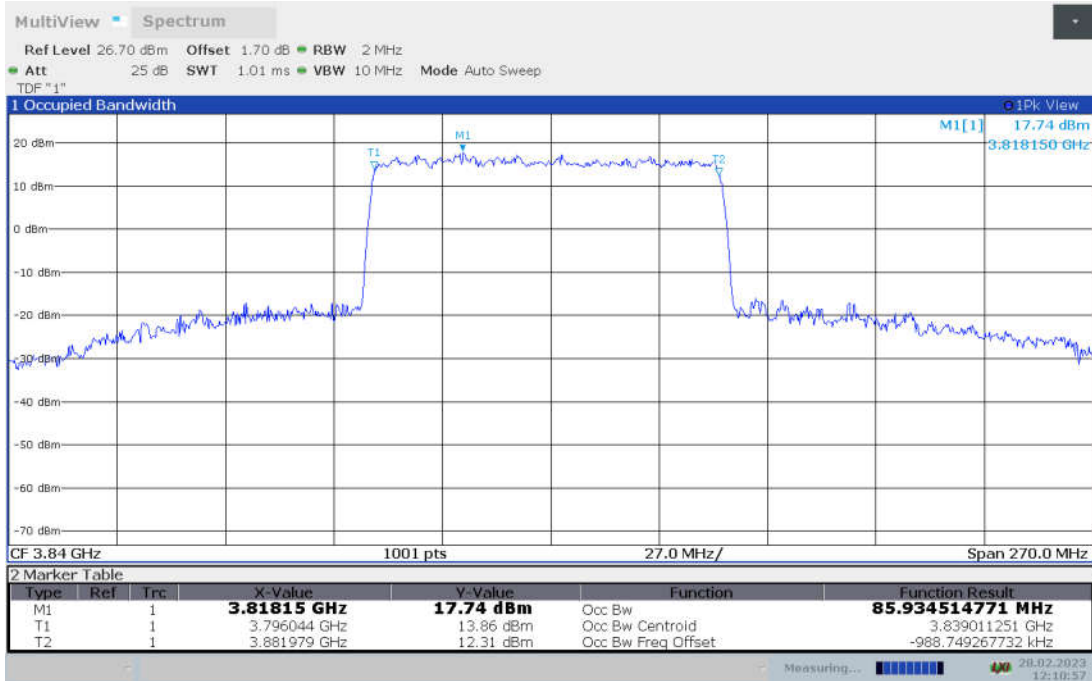

n77H,90MHz Bandwidth,DFT-s-pi/2 BPSK (99% BW)

n77H,90MHz Bandwidth,DFT-s-QPSK (99% BW)

n77H,90MHz Bandwidth, DFT-s-16QAM (99% BW)

n77H,90MHz Bandwidth, DFT-s-64QAM (99% BW)

n77H,90MHz Bandwidth, DFT-s-256QAM (99% BW)