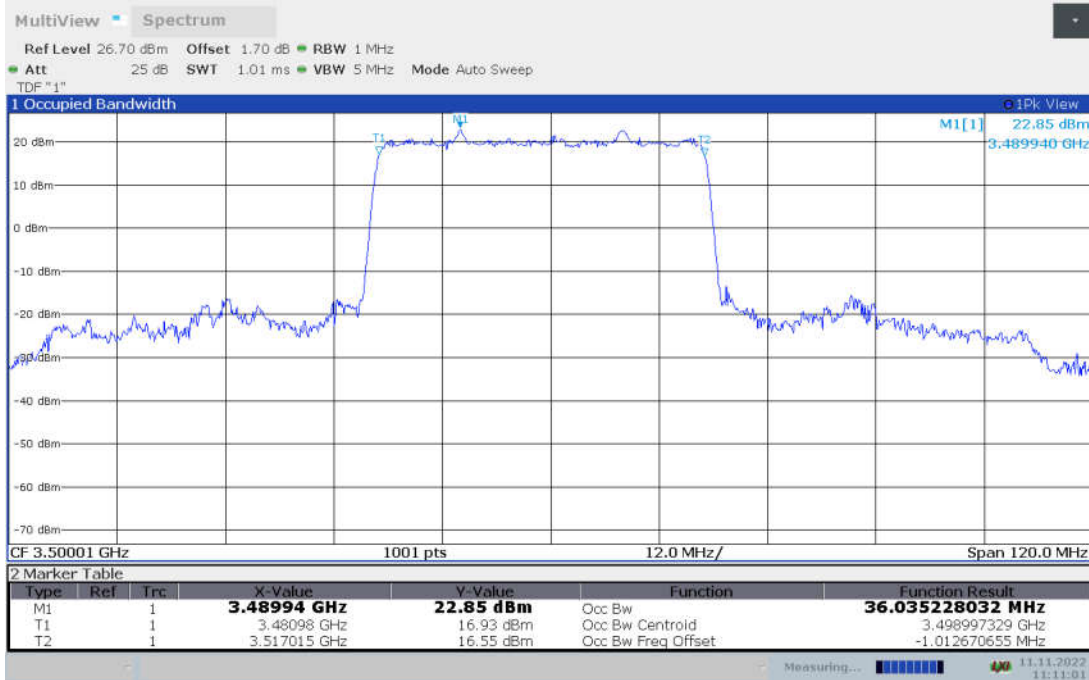

n78L,30MHz Bandwidth,DFT-s-pi/2 BPSK (99% BW)

n78L,30MHz Bandwidth,DFT-s-QPSK (99% BW)

n78L,30MHz Bandwidth, DFT-s-16QAM (99% BW)

n78L,30MHz Bandwidth, DFT-s-64QAM (99% BW)

n78L,30MHz Bandwidth, DFT-s-256QAM (99% BW)

n78L,30MHz Bandwidth, CP-QPSK (99% BW)

n78L,30MHz Bandwidth, CP-16QAM (99% BW)

n78L,30MHz Bandwidth, CP-64QAM (99% BW)

n78L,30MHz Bandwidth, CP-256QAM (99% BW)

n78L,40MHz(99% BW)

Frequency (MHz)	Occupied Bandwidth (99% BW) (MHz)								
	DFT-s-pi/2 BPSK	DFT-s-QPSK	DFT-s-16QAM	DFT-s-64QAM	DFT-s-256QAM	CP-QPSK	CP-16QAM	CP-64QAM	CP-256QAM
3500.01	36.035	36.011	36.162	35.911	35.933	38.041	38.137	38.040	37.908

n78L,40MHz Bandwidth,DFT-s-pi/2 BPSK (99% BW)

n78L,40MHz Bandwidth,DFT-s-QPSK (99% BW)

n78L,40MHz Bandwidth, DFT-s-16QAM (99% BW)

n78L,40MHz Bandwidth, DFT-s-64QAM (99% BW)

n78L,40MHz Bandwidth, DFT-s-256QAM (99% BW)