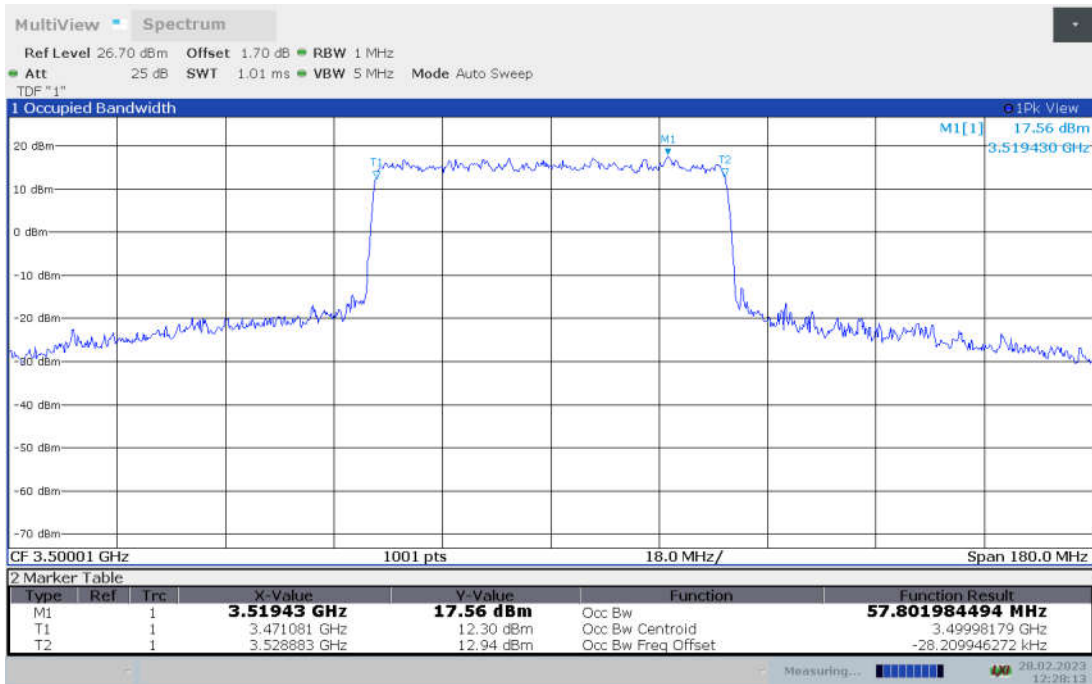

n78L,60MHz Bandwidth, CP-16QAM (99% BW)