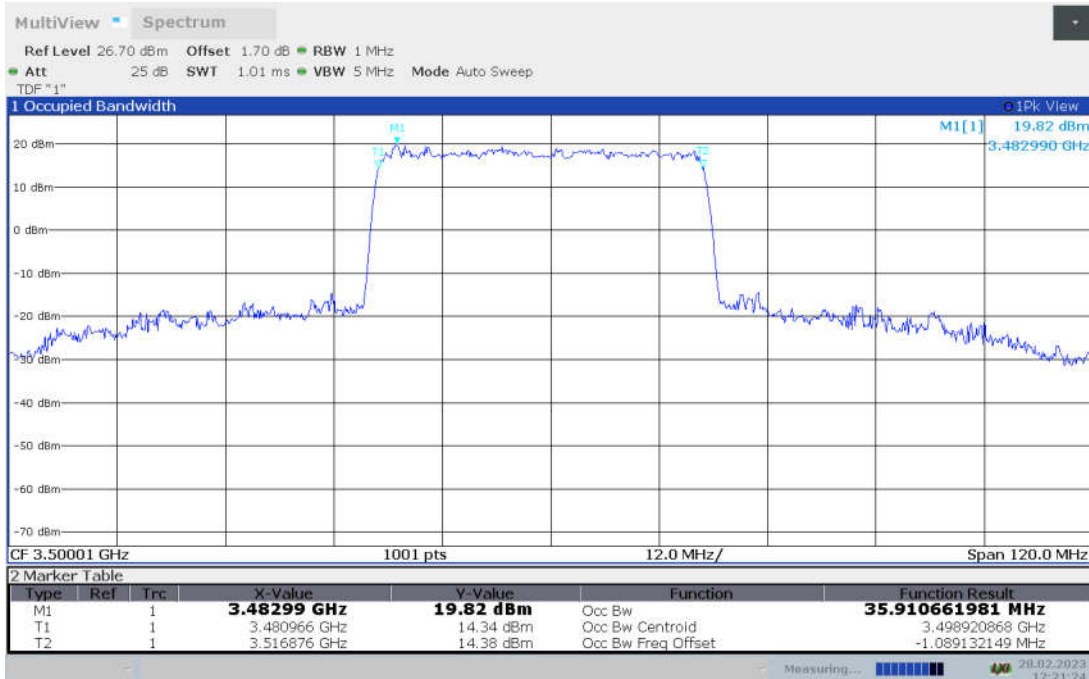

n78L,40MHz Bandwidth,DFT-s-pi/2 BPSK (99% BW)

n78L,40MHz Bandwidth,DFT-s-QPSK (99% BW)

n78L,40MHz Bandwidth, DFT-s-16QAM (99% BW)

n78L,40MHz Bandwidth, DFT-s-64QAM (99% BW)

n78L,40MHz Bandwidth, DFT-s-256QAM (99% BW)