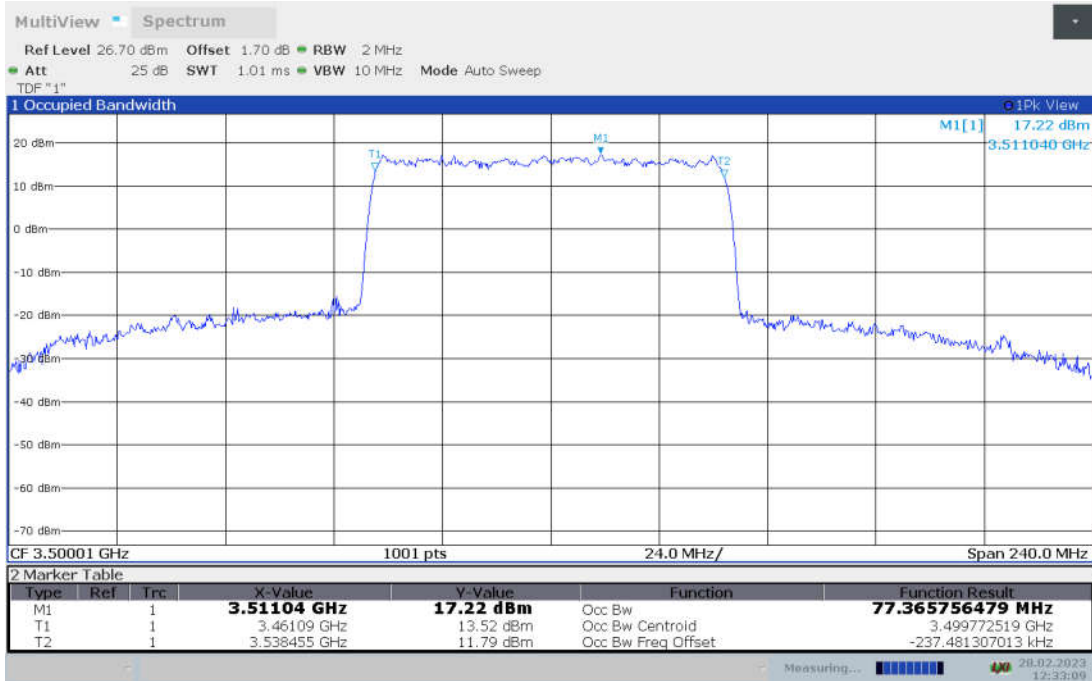

n78L,80MHz Bandwidth,DFT-s-pi/2 BPSK (99% BW)

n78L,80MHz Bandwidth,DFT-s-QPSK (99% BW)

n78L,80MHz Bandwidth, DFT-s-16QAM (99% BW)

n78L,80MHz Bandwidth, DFT-s-64QAM (99% BW)

n78L,80MHz Bandwidth, DFT-s-256QAM (99% BW)