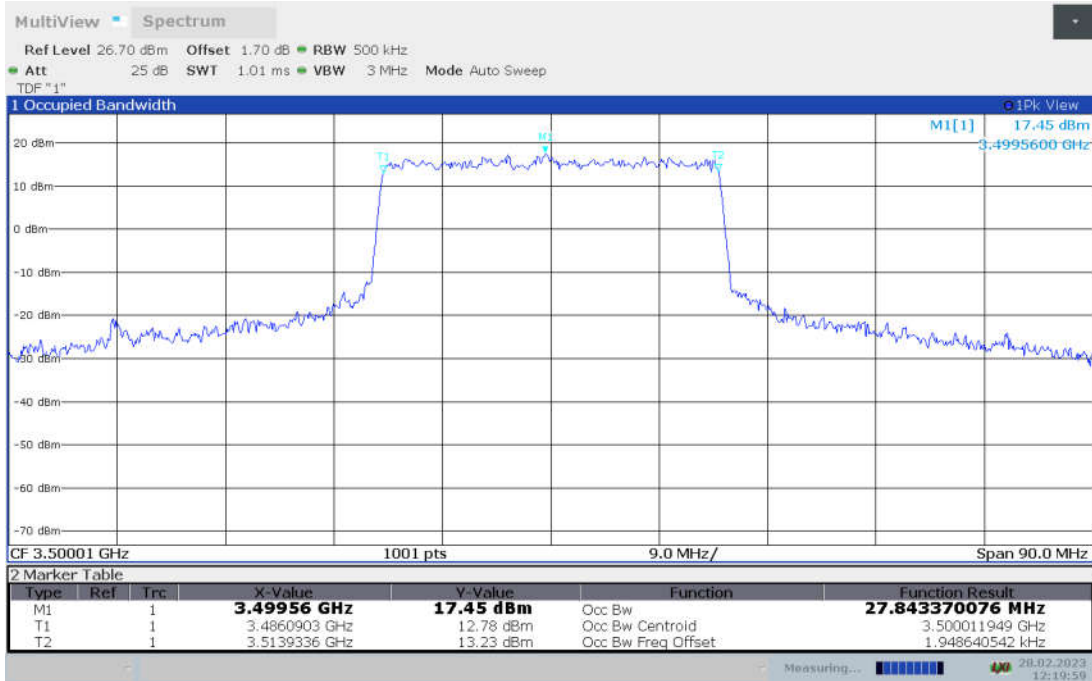

n78L,30MHz Bandwidth, CP-16QAM (99% BW)