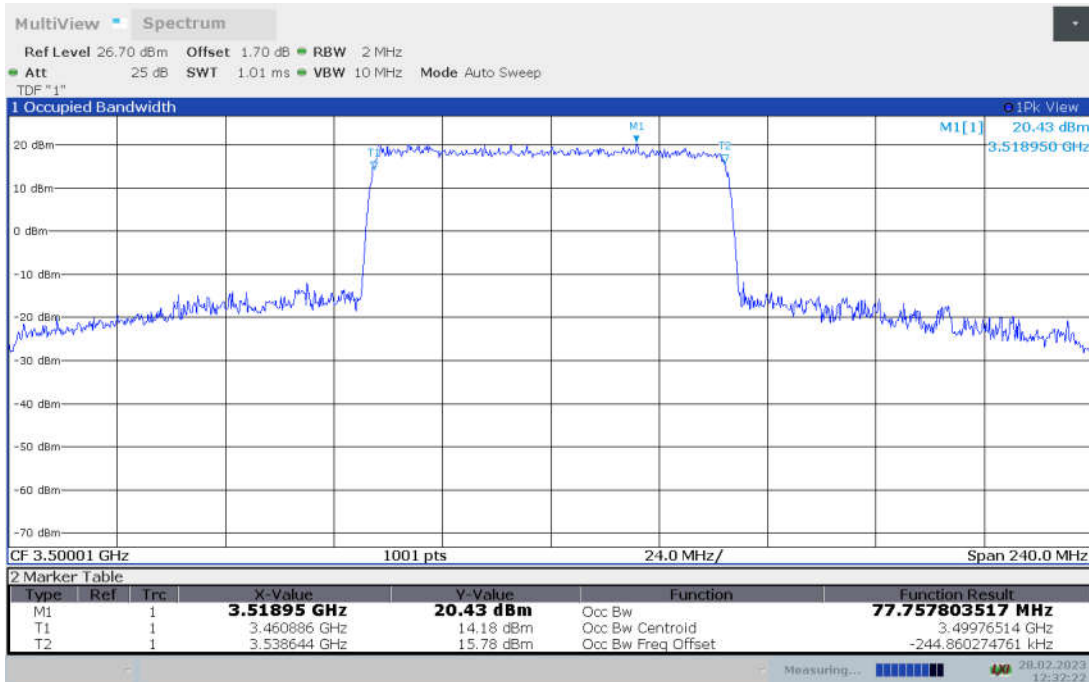

n78L,80MHz Bandwidth, DFT-s-16QAM (99% BW)