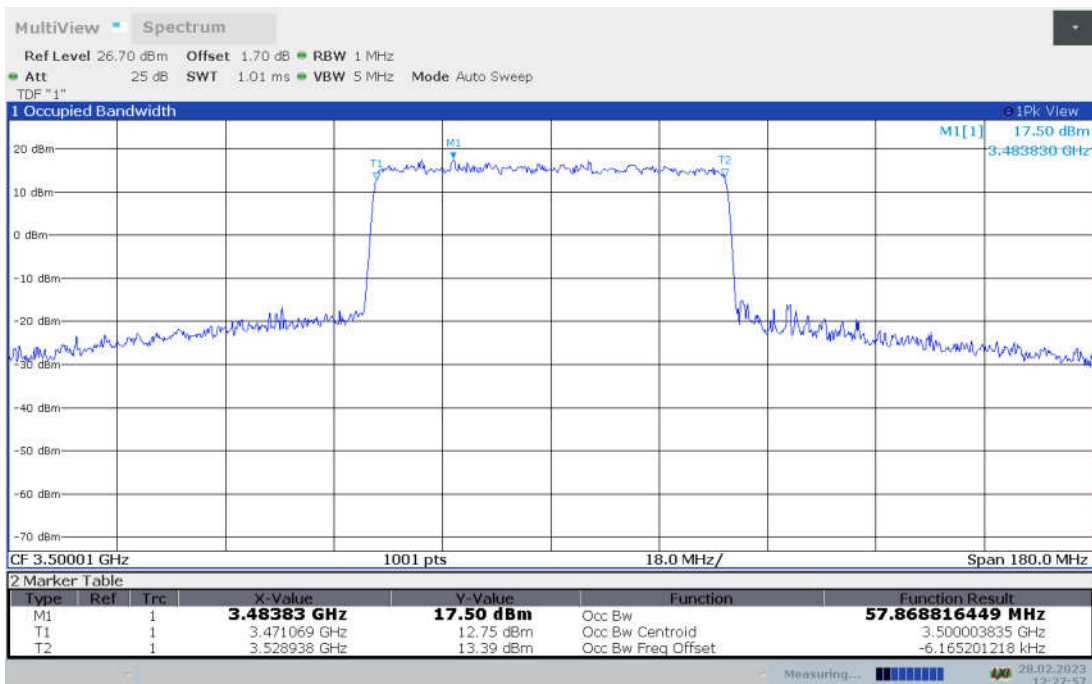

n78L,60MHz Bandwidth, CP-QPSK (99% BW)