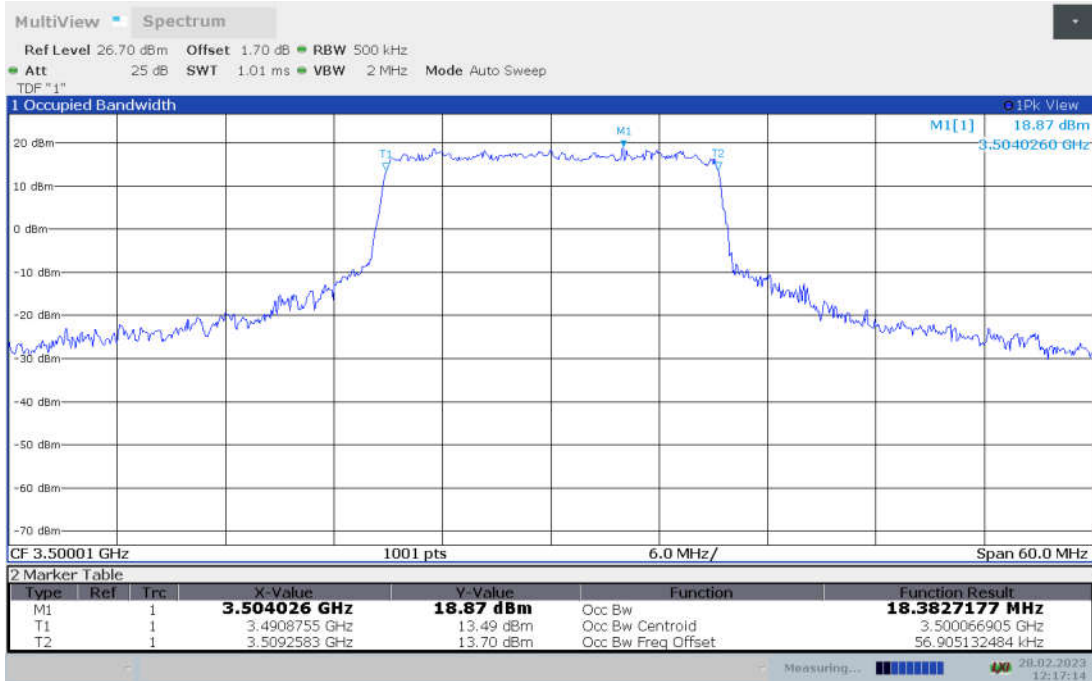

n78L,20MHz Bandwidth,DFT-s-pi/2 BPSK (99% BW)

n78L,20MHz Bandwidth,DFT-s-QPSK (99% BW)

n78L,20MHz Bandwidth, DFT-s-16QAM (99% BW)

n78L,20MHz Bandwidth, DFT-s-64QAM (99% BW)

n78L,20MHz Bandwidth, DFT-s-256QAM (99% BW)

n78L,20MHz Bandwidth, CP-QPSK (99% BW)

n78L,20MHz Bandwidth, CP-16QAM (99% BW)

n78L,20MHz Bandwidth, CP-64QAM (99% BW)

n78L,20MHz Bandwidth, CP-256QAM (99% BW)

n78L,30MHz(99% BW)

Frequency (MHz)	Occupied Bandwidth (99% BW) (MHz)								
	DFT-s-pi/2 BPSK	DFT-s-QPSK	DFT-s-16QAM	DFT-s-64QAM	DFT-s-256QAM	CP-QPSK	CP-16QAM	CP-64QAM	CP-256QAM
3500.01	26.916	26.884	26.920	26.867	26.685	27.850	27.843	27.957	27.910