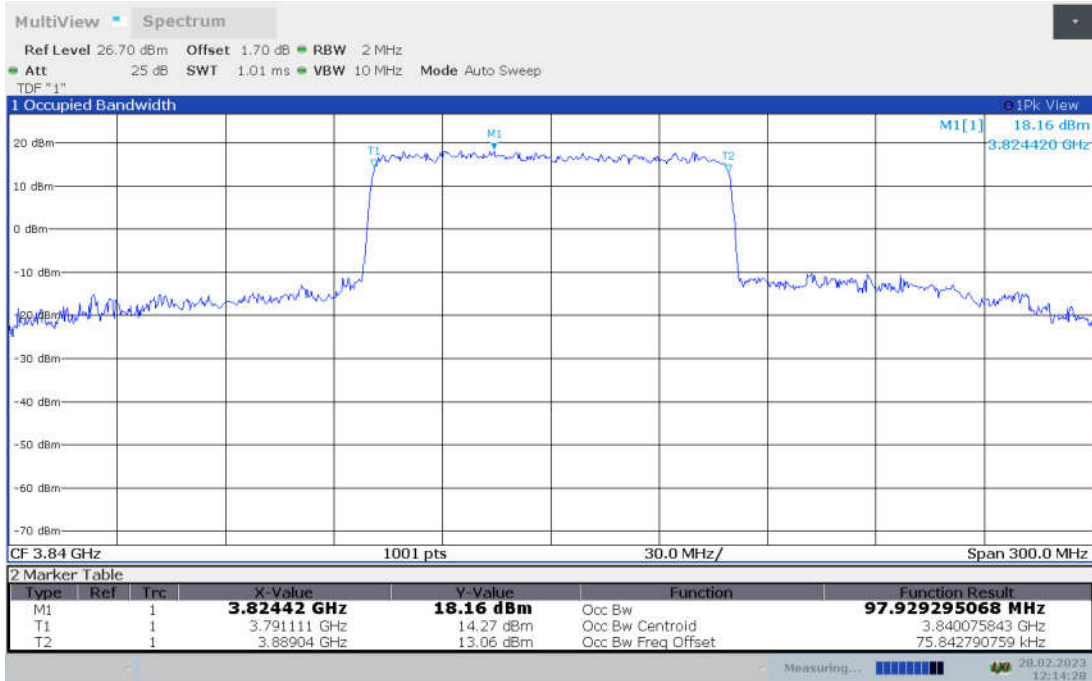

n77H, 100MHz Bandwidth, CP-16QAM (99% BW)