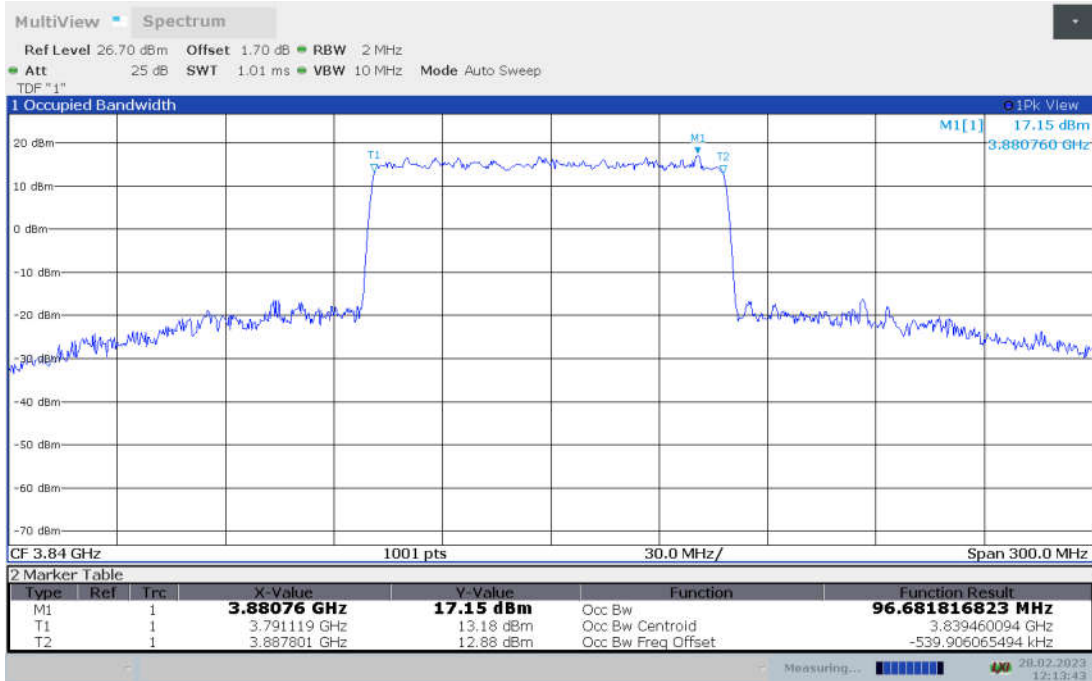

n77H,100MHz Bandwidth,DFT-s-pi/2 BPSK (99% BW)

n77H,100MHz Bandwidth,DFT-s-QPSK (99% BW)

n77H,100MHz Bandwidth, DFT-s-16QAM (99% BW)

n77H,100MHz Bandwidth, DFT-s-64QAM (99% BW)

n77H, 100MHz Bandwidth, DFT-s-256QAM (99% BW)