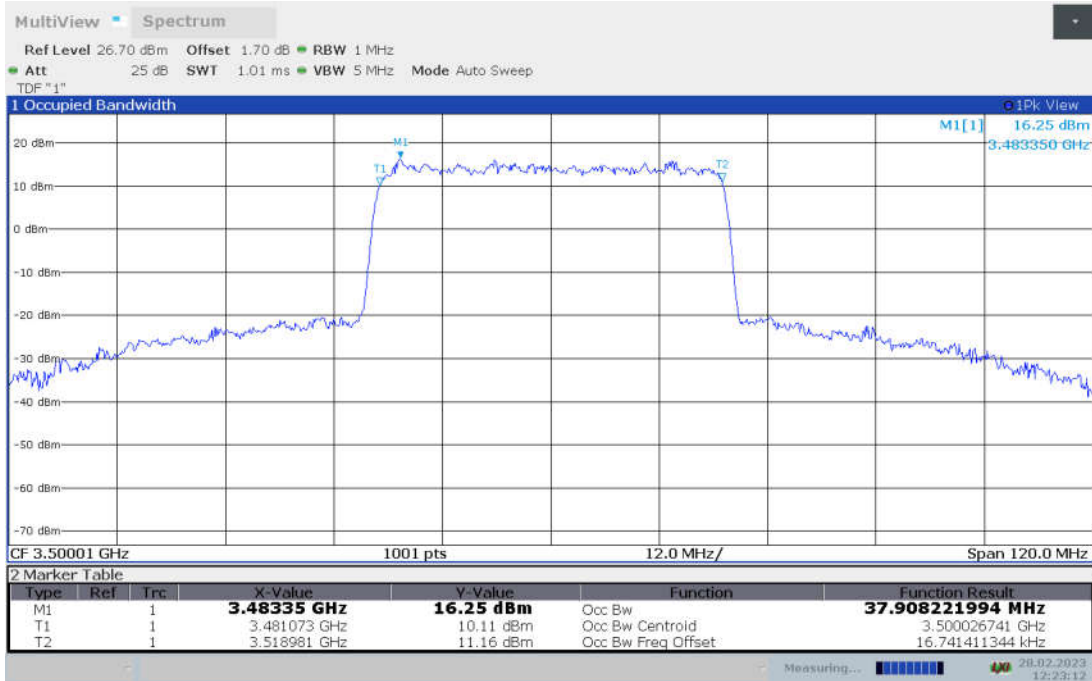

n78L,40MHz Bandwidth, CP-QPSK (99% BW)

n78L,40MHz Bandwidth, CP-16QAM (99% BW)

n78L,40MHz Bandwidth, CP-64QAM (99% BW)

n78L,40MHz Bandwidth, CP-256QAM (99% BW)

n78L,50MHz(99% BW)

Frequency (MHz)	Occupied Bandwidth (99% BW) (MHz)								
	DFT-s-pi/2 BPSK	DFT-s-QPSK	DFT-s-16QAM	DFT-s-64QAM	DFT-s-256QAM	CP-QPSK	CP-16QAM	CP-64QAM	CP-256QAM
3500.01	45.989	46.046	45.920	45.882	46.042	47.516	47.602	47.568	47.539

n78L,50MHz Bandwidth,DFT-s-pi/2 BPSK (99% BW)

n78L,50MHz Bandwidth,DFT-s-QPSK (99% BW)

n78L,50MHz Bandwidth, DFT-s-16QAM (99% BW)

n78L,50MHz Bandwidth, DFT-s-64QAM (99% BW)

n78L,50MHz Bandwidth, DFT-s-256QAM (99% BW)