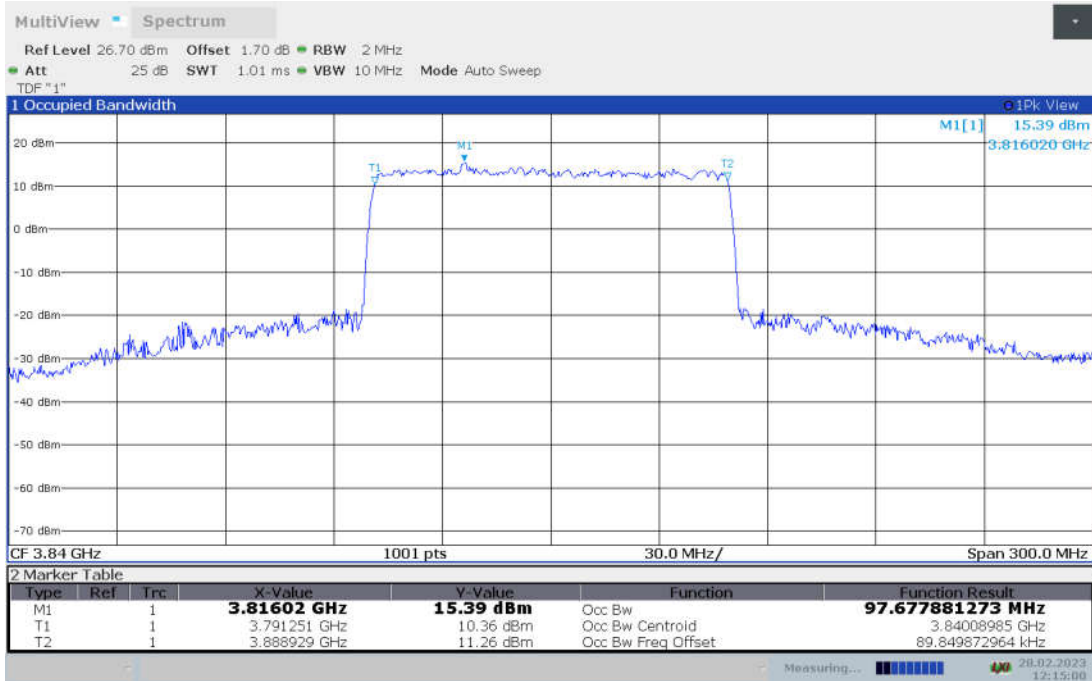

n77H, 100MHz Bandwidth, CP-QPSK (99% BW)

n77H, 100MHz Bandwidth, CP-16QAM (99% BW)

n77H, 100MHz Bandwidth, CP-64QAM (99% BW)

n77H,100MHz Bandwidth, CP-256QAM (99% BW)

n78L

n78L,20MHz(99% BW)

Frequency (MHz)	Occupied Bandwidth (99% BW) (MHz)								
	DFT-s-pi/2 BPSK	DFT-s-QPSK	DFT-s-16QAM	DFT-s-64QAM	DFT-s-256QAM	CP-QPSK	CP-16QAM	CP-64QAM	CP-256QAM
3500.01	18.039	18.090	18.052	17.982	18.042	18.312	18.383	18.344	18.382

n78L,20MHz Bandwidth,DFT-s-pi/2 BPSK (99% BW)

n78L,20MHz Bandwidth,DFT-s-QPSK (99% BW)

n78L,20MHz Bandwidth, DFT-s-16QAM (99% BW)

n78L,20MHz Bandwidth, DFT-s-64QAM (99% BW)

n78L,20MHz Bandwidth, DFT-s-256QAM (99% BW)