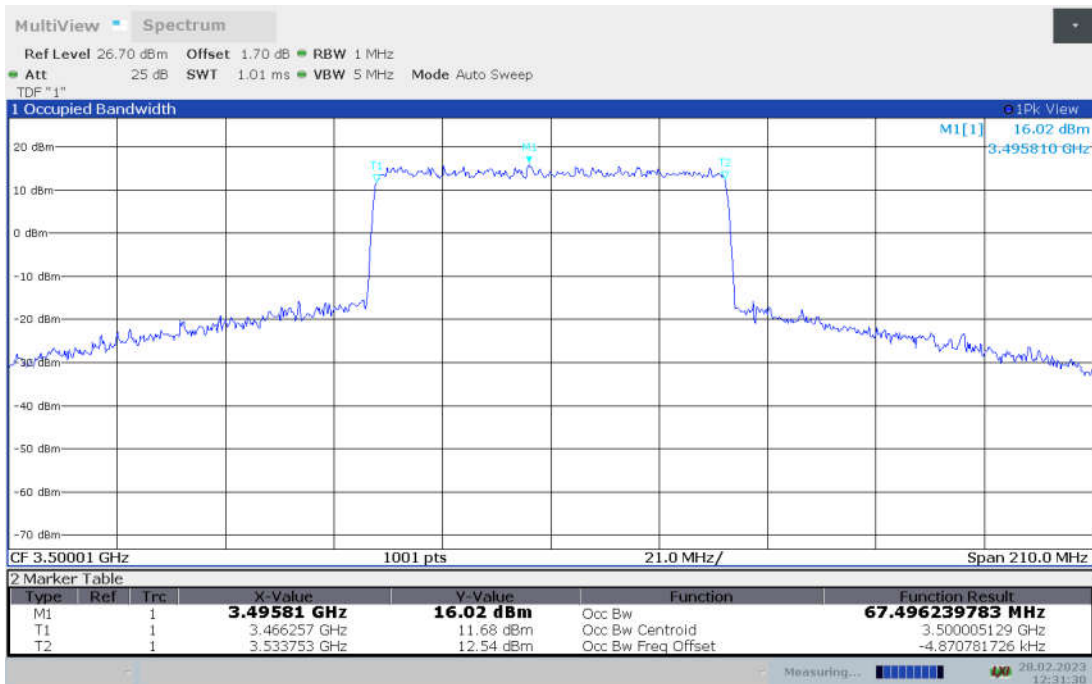

n78L,70MHz Bandwidth, CP-64QAM (99% BW)