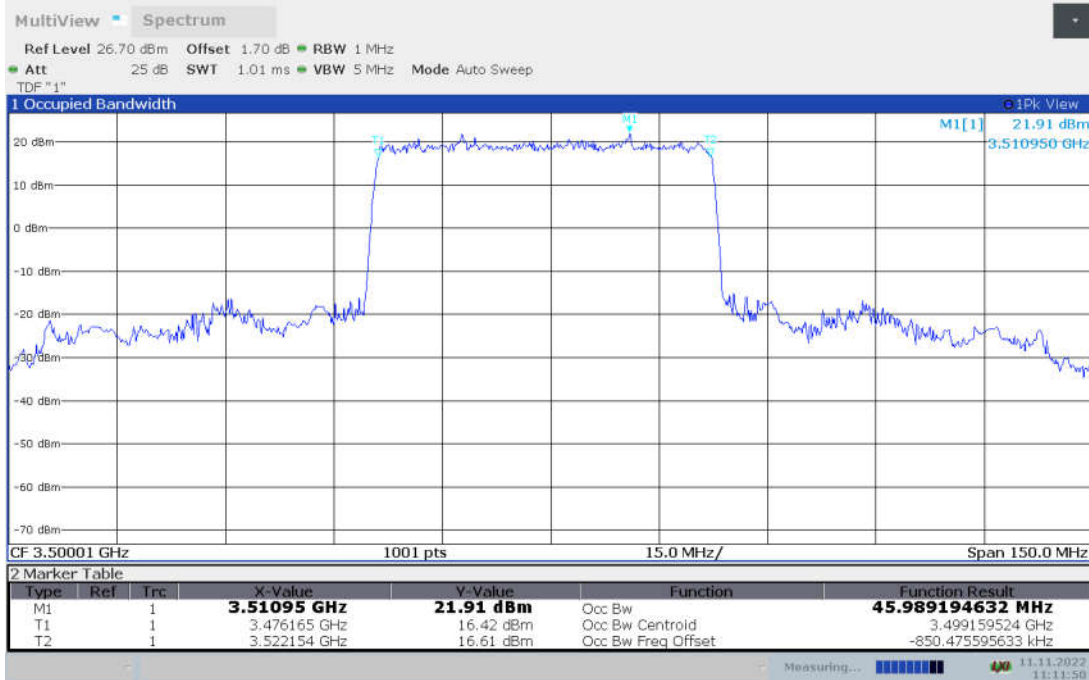

n78L,40MHz Bandwidth,DFT-s-pi/2 BPSK (99% BW)

n78L,40MHz Bandwidth,DFT-s-QPSK (99% BW)

n78L,40MHz Bandwidth, DFT-s-16QAM (99% BW)

n78L,40MHz Bandwidth, DFT-s-64QAM (99% BW)

n78L,40MHz Bandwidth, DFT-s-256QAM (99% BW)

n78L,40MHz Bandwidth, CP-QPSK (99% BW)

n78L,40MHz Bandwidth, CP-16QAM (99% BW)

n78L,40MHz Bandwidth, CP-64QAM (99% BW)

n78L,40MHz Bandwidth, CP-256QAM (99% BW)

n78L,50MHz(99% BW)

Frequency (MHz)	Occupied Bandwidth (99% BW) (MHz)								
	DFT-s-pi/2 BPSK	DFT-s-QPSK	DFT-s-16QAM	DFT-s-64QAM	DFT-s-256QAM	CP-QPSK	CP-16QAM	CP-64QAM	CP-256QAM
3500.01	45.989	46.046	45.920	45.882	46.042	47.516	47.602	47.568	47.539

n78L,50MHz Bandwidth,DFT-s-pi/2 BPSK (99% BW)

n78L,50MHz Bandwidth,DFT-s-QPSK (99% BW)

n78L,50MHz Bandwidth, DFT-s-16QAM (99% BW)

n78L,50MHz Bandwidth, DFT-s-64QAM (99% BW)

n78L,50MHz Bandwidth, DFT-s-256QAM (99% BW)