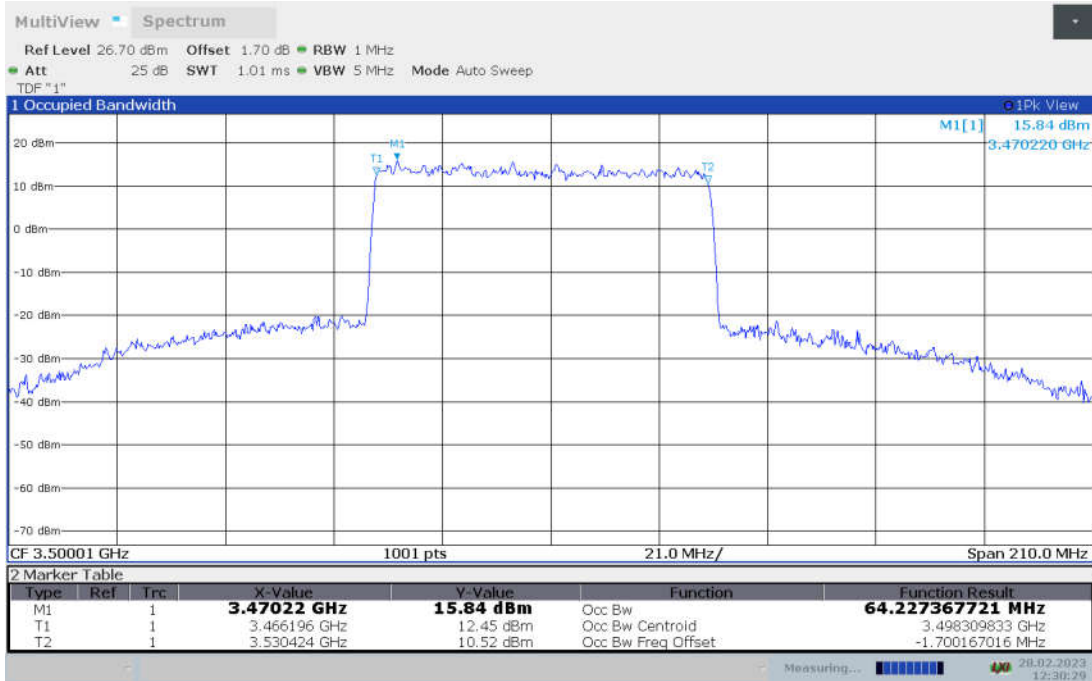

n78L,70MHz Bandwidth,DFT-s-pi/2 BPSK (99% BW)

n78L,70MHz Bandwidth,DFT-s-QPSK (99% BW)

n78L,70MHz Bandwidth, DFT-s-16QAM (99% BW)

n78L,70MHz Bandwidth, DFT-s-64QAM (99% BW)

n78L,70MHz Bandwidth, DFT-s-256QAM (99% BW)