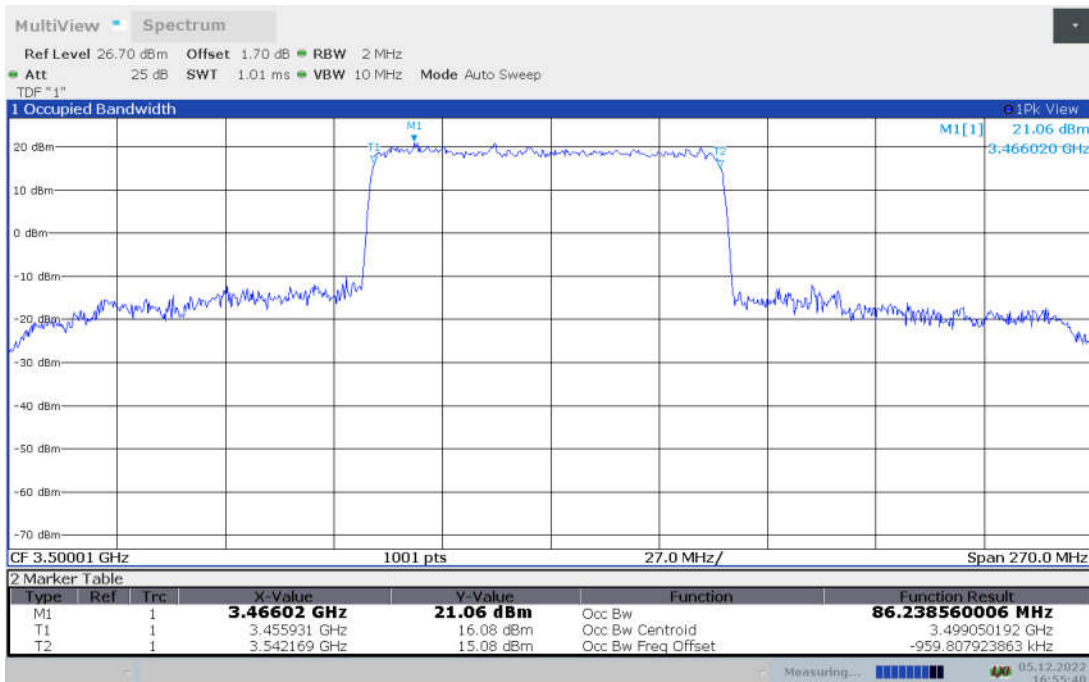

n77L,90MHz Bandwidth,DFT-s-pi/2 BPSK (99% BW)

n77L,90MHz Bandwidth,DFT-s-QPSK (99% BW)

n77L,90MHz Bandwidth, DFT-s-16QAM (99% BW)

n77L,90MHz Bandwidth, DFT-s-64QAM (99% BW)

n77L,90MHz Bandwidth, DFT-s-256QAM (99% BW)