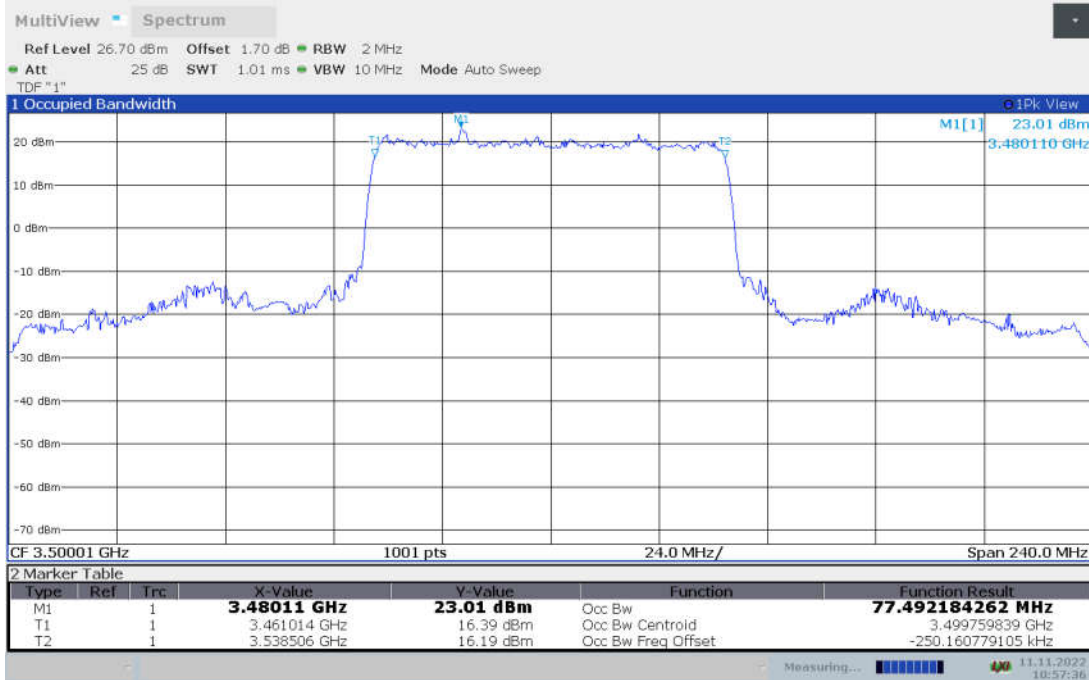

n77L,60MHz Bandwidth,DFT-s-pi/2 BPSK (99% BW)

n77L,60MHz Bandwidth,DFT-s-QPSK (99% BW)

n77L,60MHz Bandwidth, DFT-s-16QAM (99% BW)

n77L,60MHz Bandwidth, DFT-s-64QAM (99% BW)

n77L,60MHz Bandwidth, DFT-s-256QAM (99% BW)

n77L,60MHz Bandwidth, CP-QPSK (99% BW)

n77L,60MHz Bandwidth, CP-16QAM (99% BW)

n77L,60MHz Bandwidth, CP-64QAM (99% BW)

n77L,60MHz Bandwidth, CP-256QAM (99% BW)

n77L,80MHz(99% BW)

Frequency (MHz)	Occupied Bandwidth (99% BW) (MHz)								
	DFT-s-pi/2 BPSK	DFT-s-QPSK	DFT-s-16QAM	DFT-s-64QAM	DFT-s-256QAM	CP-QPSK	CP-16QAM	CP-64QAM	CP-256QAM
3500.01	77.492	77.695	77.770	77.836	77.474	78.075	77.899	78.018	77,845

n77L,80MHz Bandwidth,DFT-s-pi/2 BPSK (99% BW)

n77L,80MHz Bandwidth,DFT-s-QPSK (99% BW)

n77L,80MHz Bandwidth, DFT-s-16QAM (99% BW)

n77L,80MHz Bandwidth, DFT-s-64QAM (99% BW)

n77L,80MHz Bandwidth, DFT-s-256QAM (99% BW)