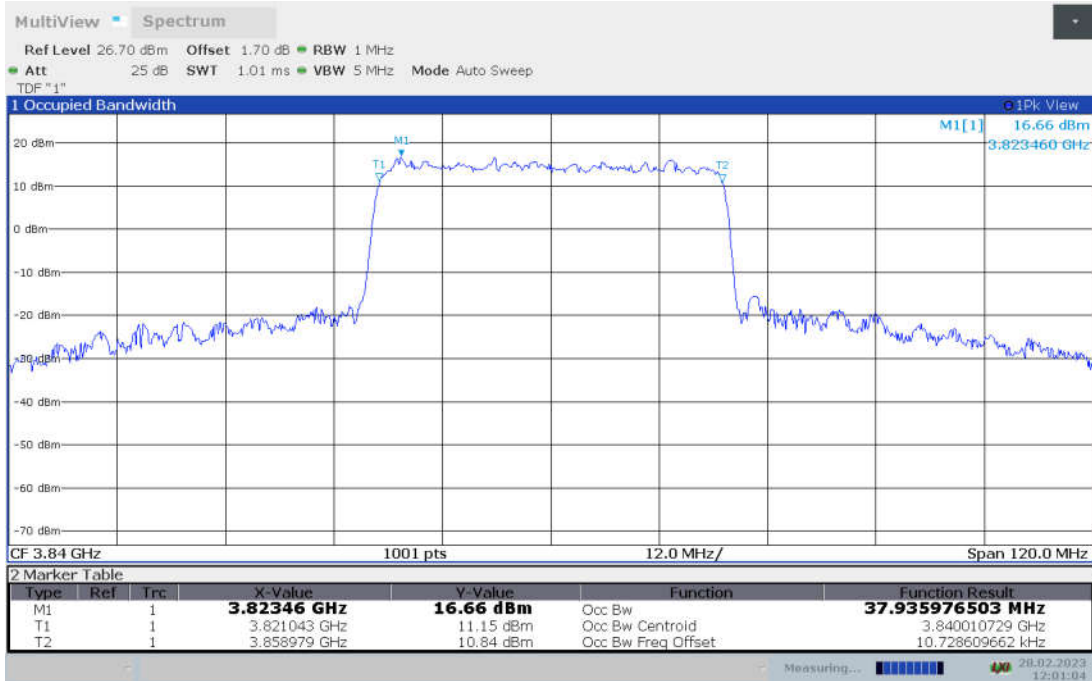

n77H,40MHz Bandwidth, CP-QPSK (99% BW)

n77H,40MHz Bandwidth, CP-16QAM (99% BW)

n77H,40MHz Bandwidth, CP-64QAM (99% BW)

n77H,40MHz Bandwidth, CP-256QAM (99% BW)

n77H,50MHz(99% BW)

Frequency (MHz)	Occupied Bandwidth (99% BW) (MHz)								
	DFT-s-pi/2 BPSK	DFT-s-QPSK	DFT-s-16QAM	DFT-s-64QAM	DFT-s-256QAM	CP-QPSK	CP-16QAM	CP-64QAM	CP-256QAM
3840	45.774	46.084	45.975	45.929	45.889	47.554	47.659	47.623	47.564