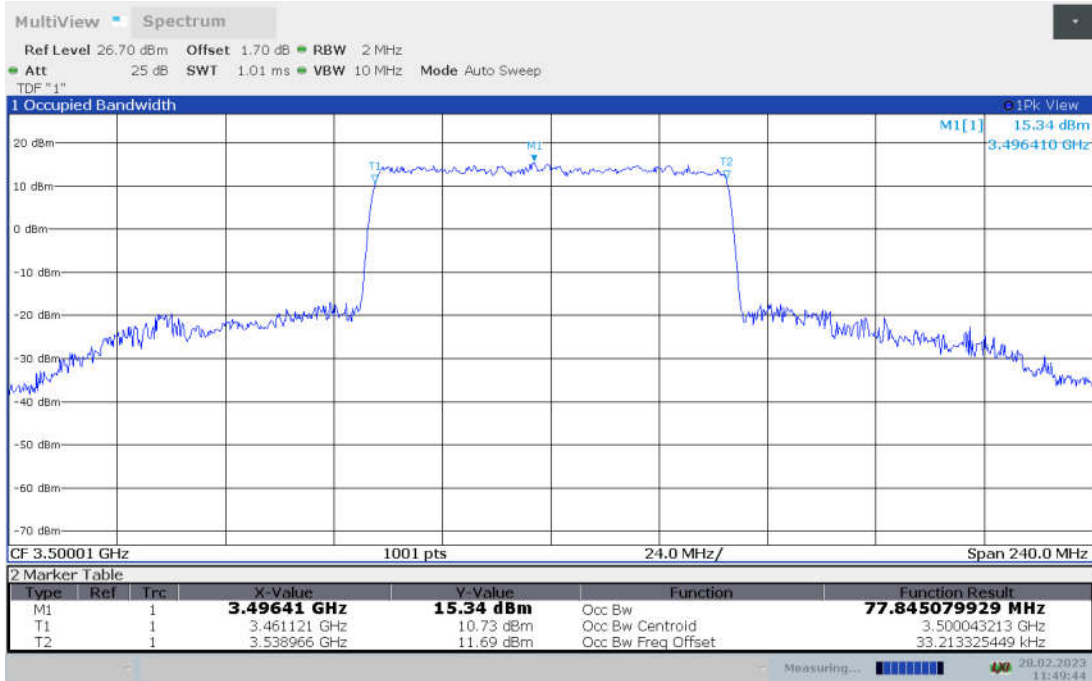

n77L,80MHz Bandwidth, CP-QPSK (99% BW)

n77L,80MHz Bandwidth, CP-16QAM (99% BW)

n77L,80MHz Bandwidth, CP-64QAM (99% BW)

n77L,80MHz Bandwidth, CP-256QAM (99% BW)

n77L,90MHz(99% BW)

Frequency (MHz)	Occupied Bandwidth (99% BW) (MHz)								
	DFT-s-pi/2 BPSK	DFT-s-QPSK	DFT-s-16QAM	DFT-s-64QAM	DFT-s-256QAM	CP-QPSK	CP-16QAM	CP-64QAM	CP-256QAM
3500.01	86.175	86.239	86.138	86.099	85.762	87.776	88.048	88.007	87.764

n77L,90MHz Bandwidth,DFT-s-pi/2 BPSK (99% BW)

n77L,90MHz Bandwidth,DFT-s-QPSK (99% BW)

n77L,90MHz Bandwidth, DFT-s-16QAM (99% BW)

n77L,90MHz Bandwidth, DFT-s-64QAM (99% BW)

n77L,90MHz Bandwidth, DFT-s-256QAM (99% BW)