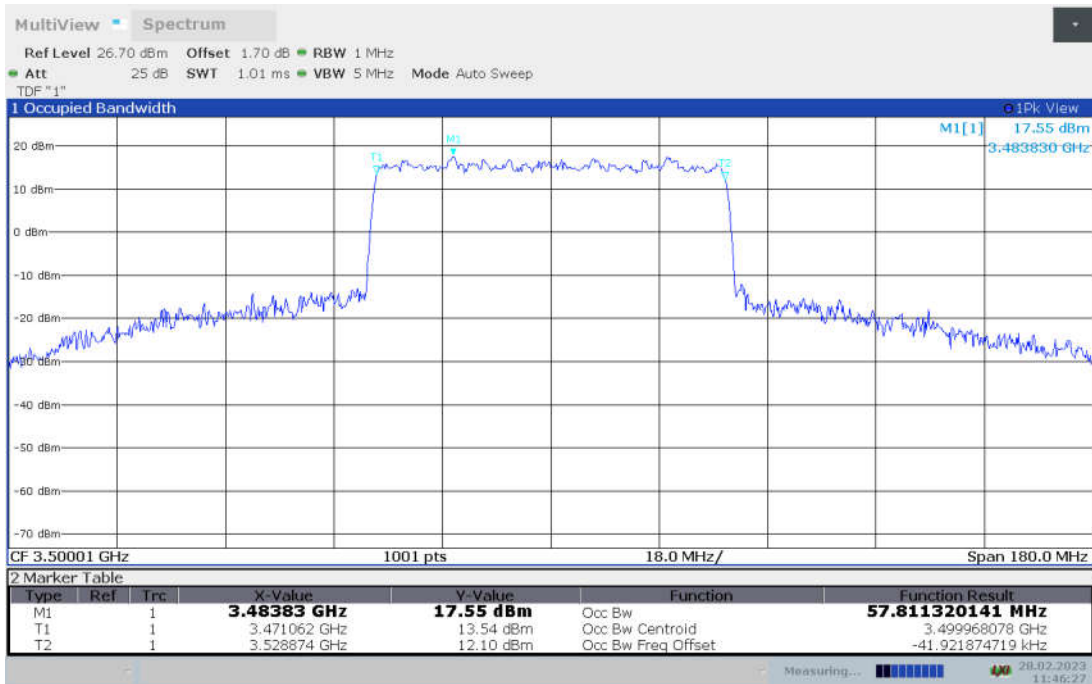

n77L,60MHz Bandwidth, CP-16QAM (99% BW)