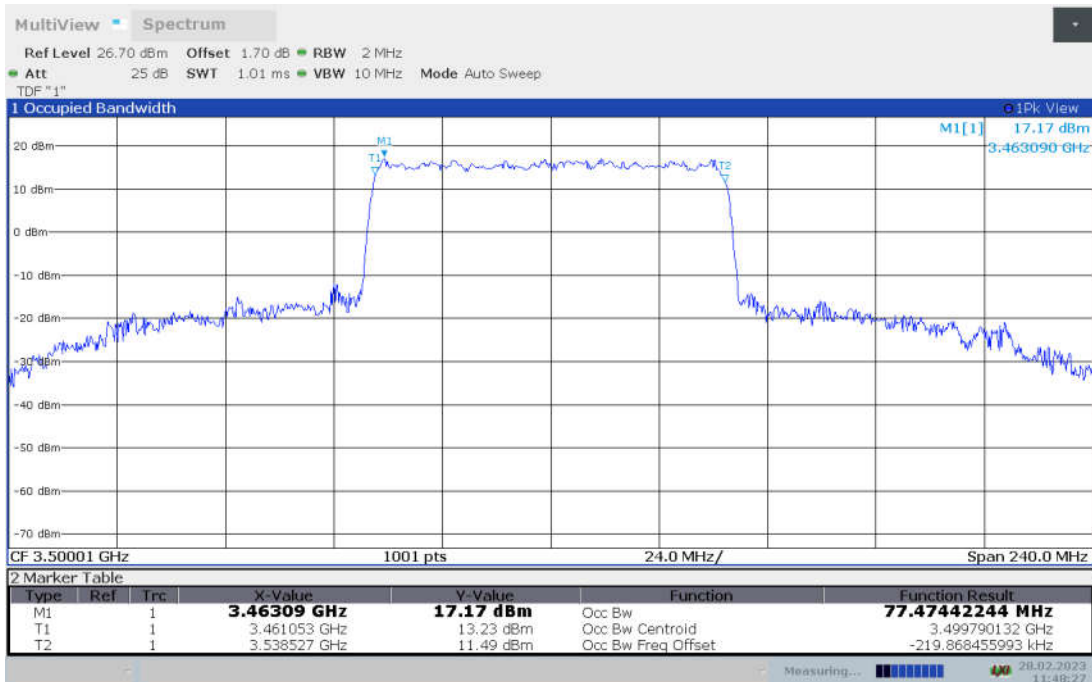

n77L,80MHz Bandwidth,DFT-s-pi/2 BPSK (99% BW)

n77L,80MHz Bandwidth,DFT-s-QPSK (99% BW)

n77L,80MHz Bandwidth, DFT-s-16QAM (99% BW)

n77L,80MHz Bandwidth, DFT-s-64QAM (99% BW)

n77L,80MHz Bandwidth, DFT-s-256QAM (99% BW)