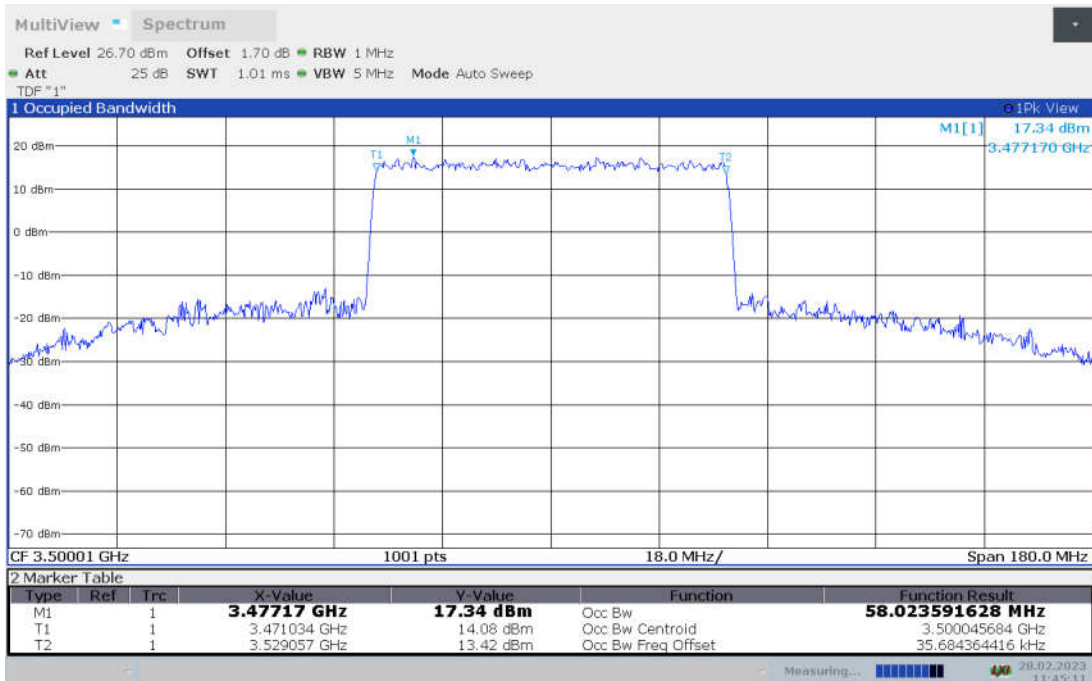

n77L,60MHz Bandwidth,DFT-s-pi/2 BPSK (99% BW)

n77L,60MHz Bandwidth,DFT-s-QPSK (99% BW)

n77L,60MHz Bandwidth, DFT-s-16QAM (99% BW)

n77L,60MHz Bandwidth, DFT-s-64QAM (99% BW)

n77L,60MHz Bandwidth, DFT-s-256QAM (99% BW)