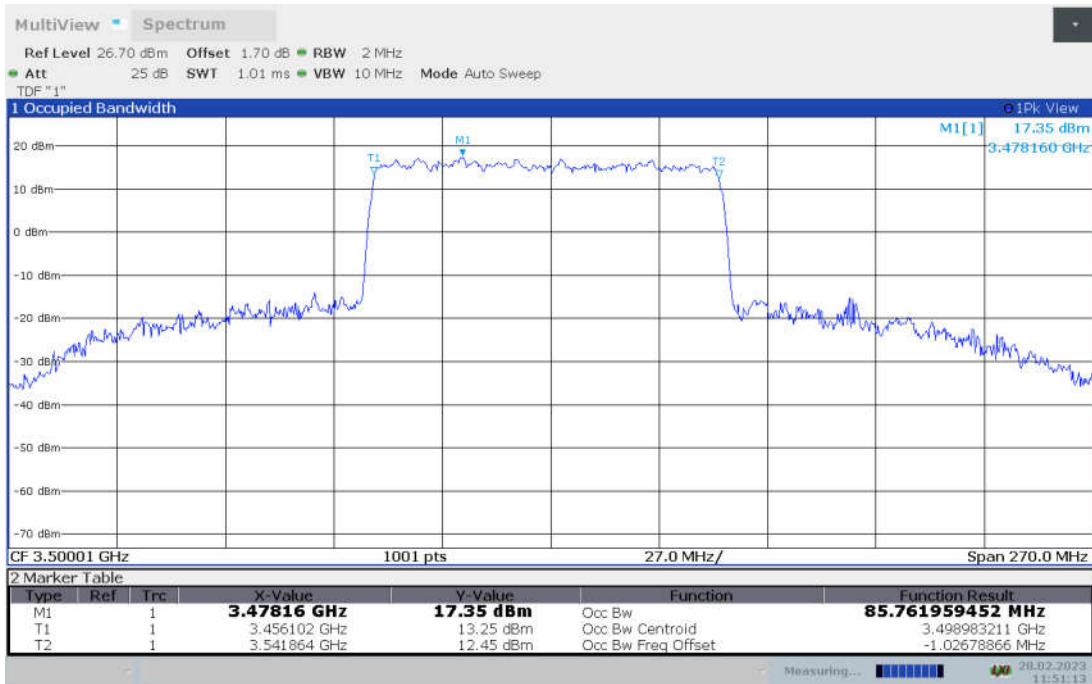

n77L,90MHz Bandwidth,DFT-s-pi/2 BPSK (99% BW)

n77L,90MHz Bandwidth,DFT-s-QPSK (99% BW)

n77L,90MHz Bandwidth, DFT-s-16QAM (99% BW)

n77L,90MHz Bandwidth, DFT-s-64QAM (99% BW)

n77L,90MHz Bandwidth, DFT-s-256QAM (99% BW)