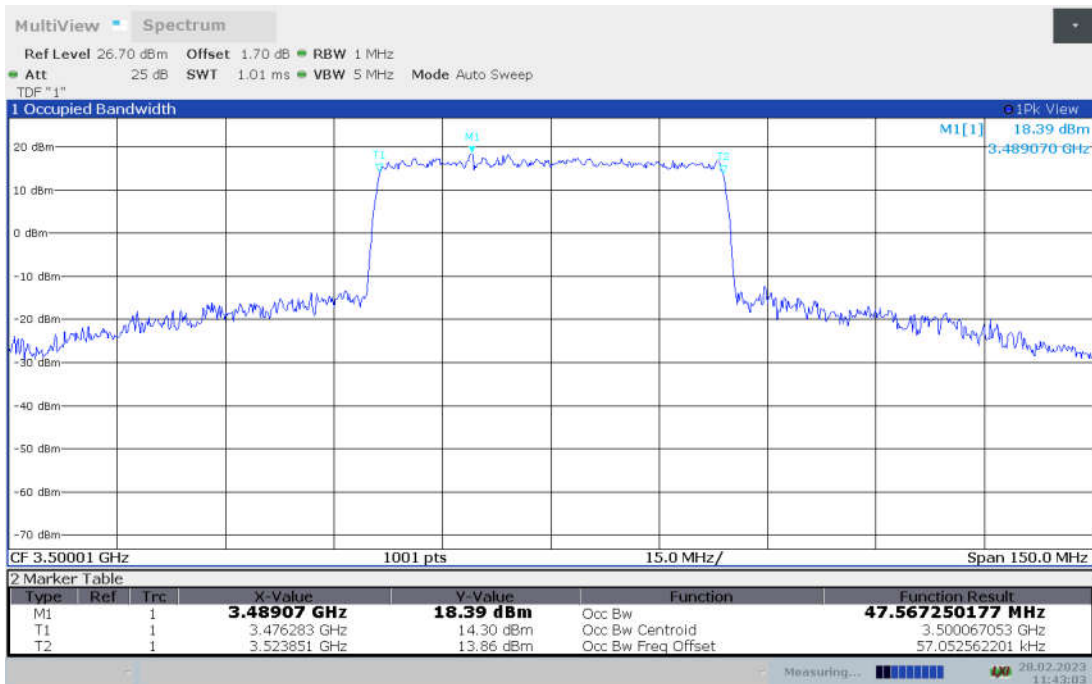

n77L,50MHz Bandwidth, CP-QPSK (99% BW)