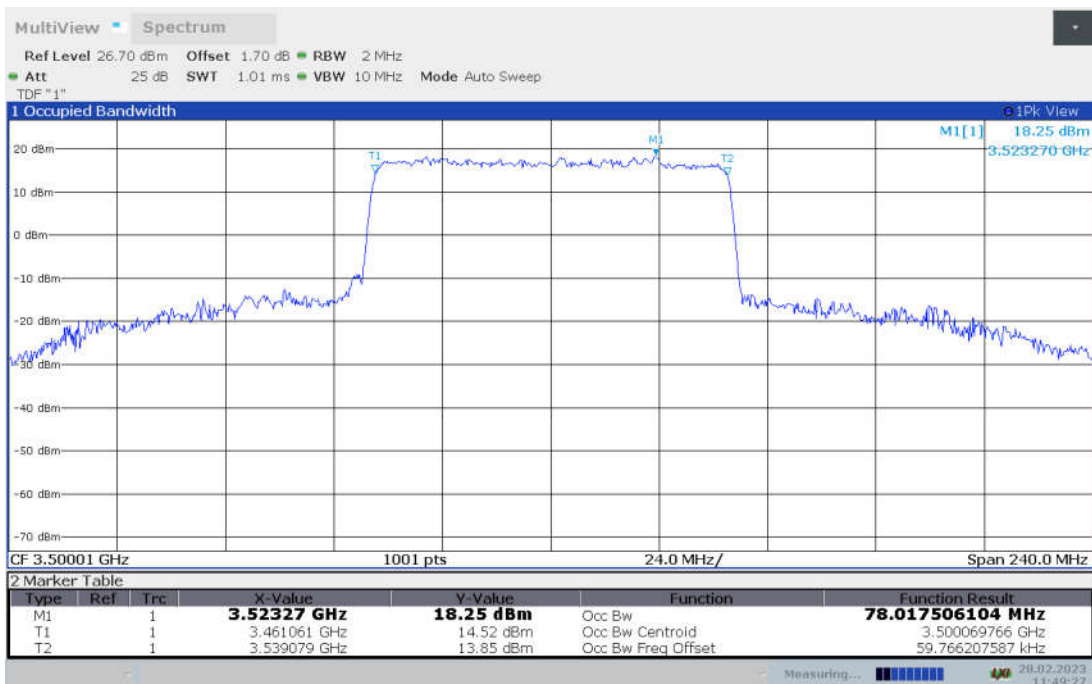

n77L,80MHz Bandwidth, CP-64QAM (99% BW)