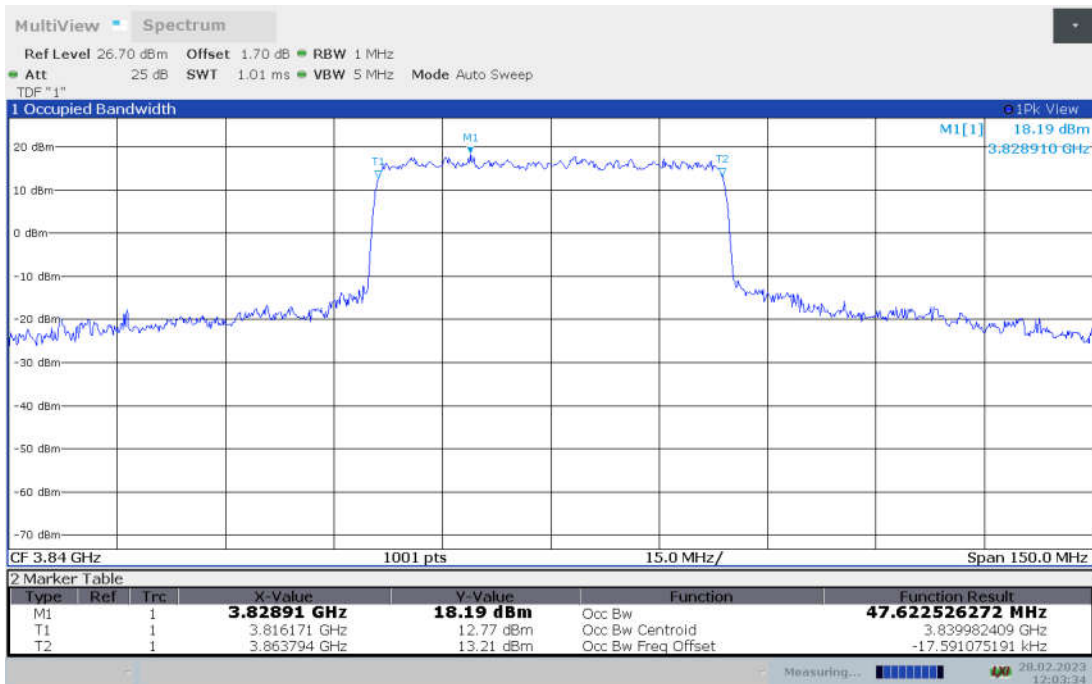

n77H,50MHz Bandwidth, CP-64QAM (99% BW)