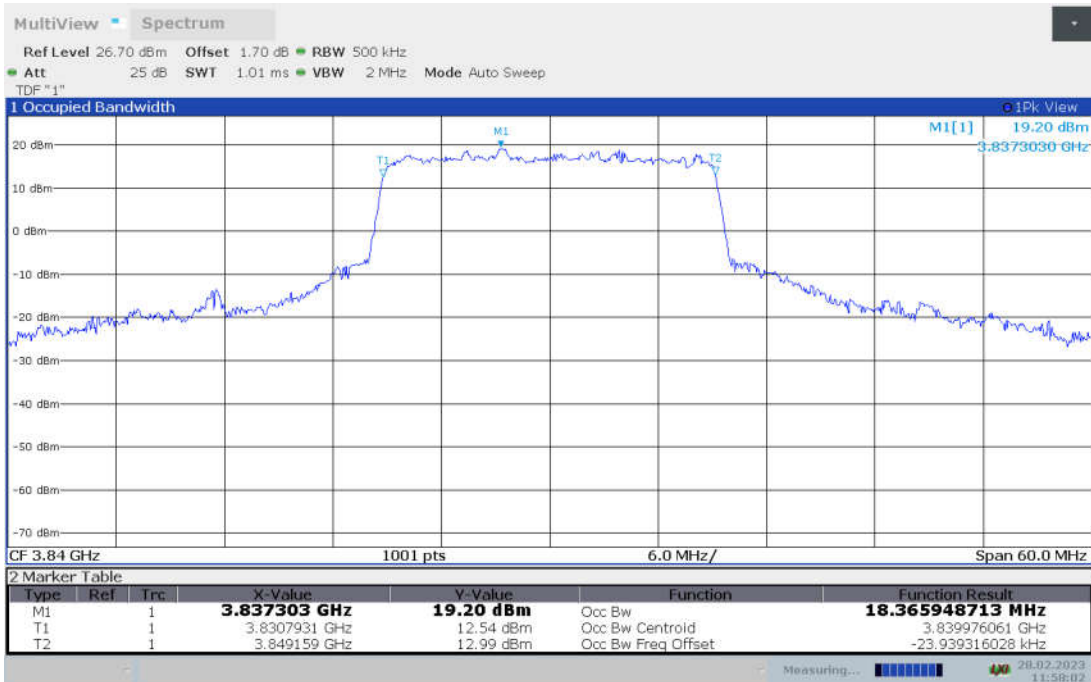

n77H,20MHz Bandwidth, CP-64QAM (99% BW)