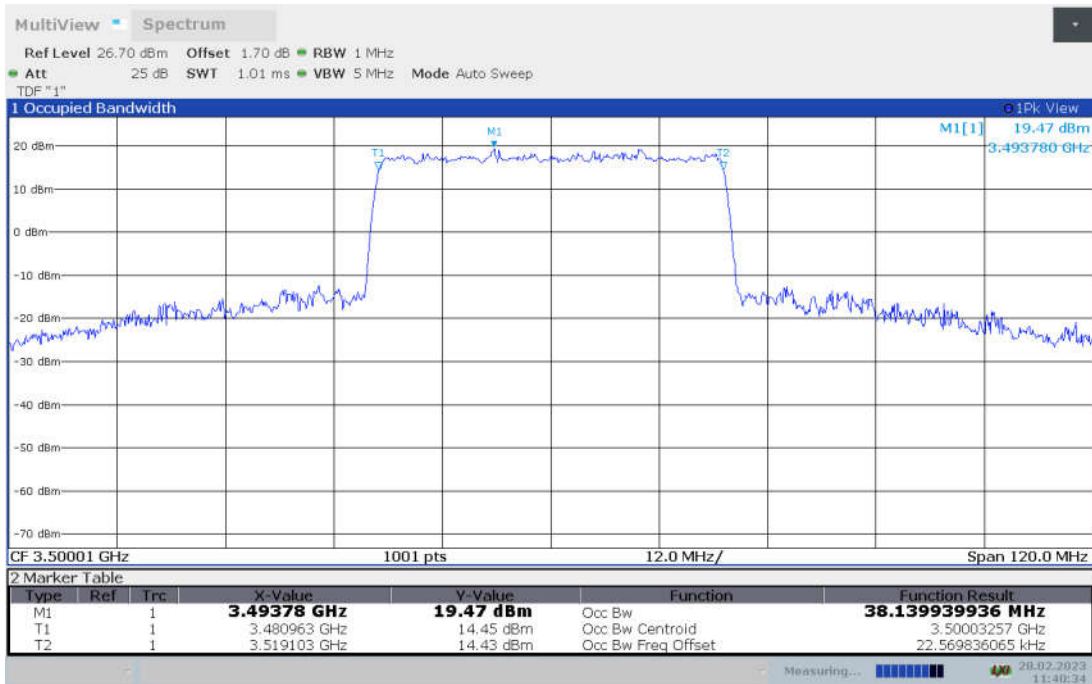

n77L,40MHz Bandwidth, CP-16QAM (99% BW)