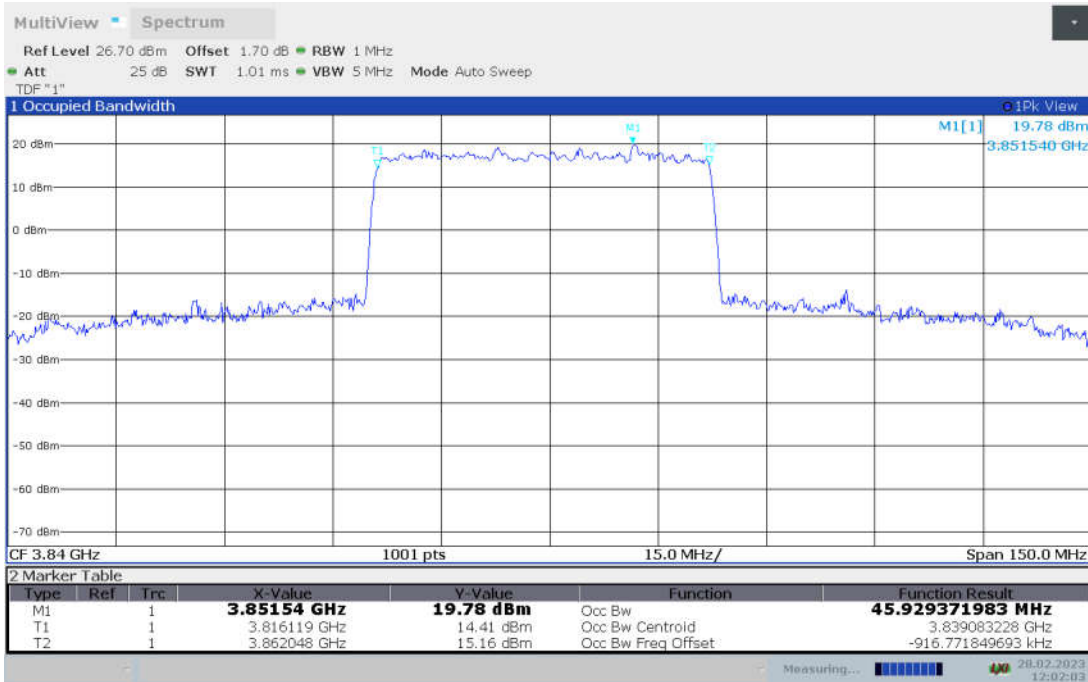

n77H,50MHz Bandwidth,DFT-s-pi/2 BPSK (99% BW)

n77H,50MHz Bandwidth,DFT-s-QPSK (99% BW)

n77H,50MHz Bandwidth, DFT-s-16QAM (99% BW)

n77H,50MHz Bandwidth, DFT-s-64QAM (99% BW)

n77H,50MHz Bandwidth, DFT-s-256QAM (99% BW)