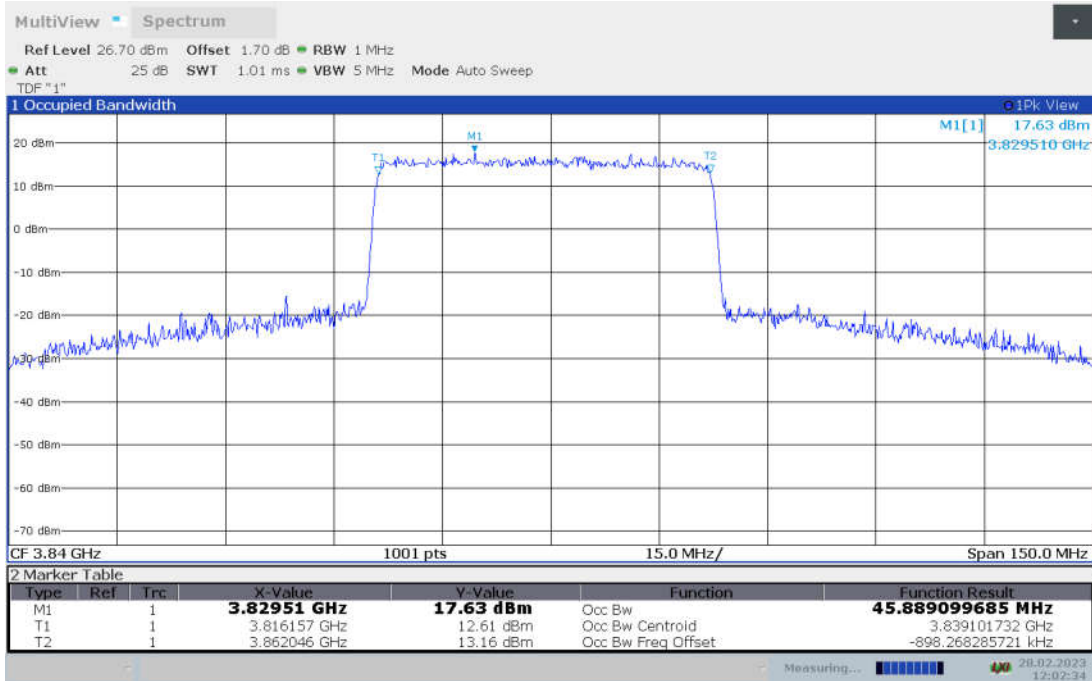

n77H,50MHz Bandwidth,DFT-s-pi/2 BPSK (99% BW)

n77H,50MHz Bandwidth,DFT-s-QPSK (99% BW)

n77H,50MHz Bandwidth, DFT-s-16QAM (99% BW)

n77H,50MHz Bandwidth, DFT-s-64QAM (99% BW)

n77H,50MHz Bandwidth, DFT-s-256QAM (99% BW)