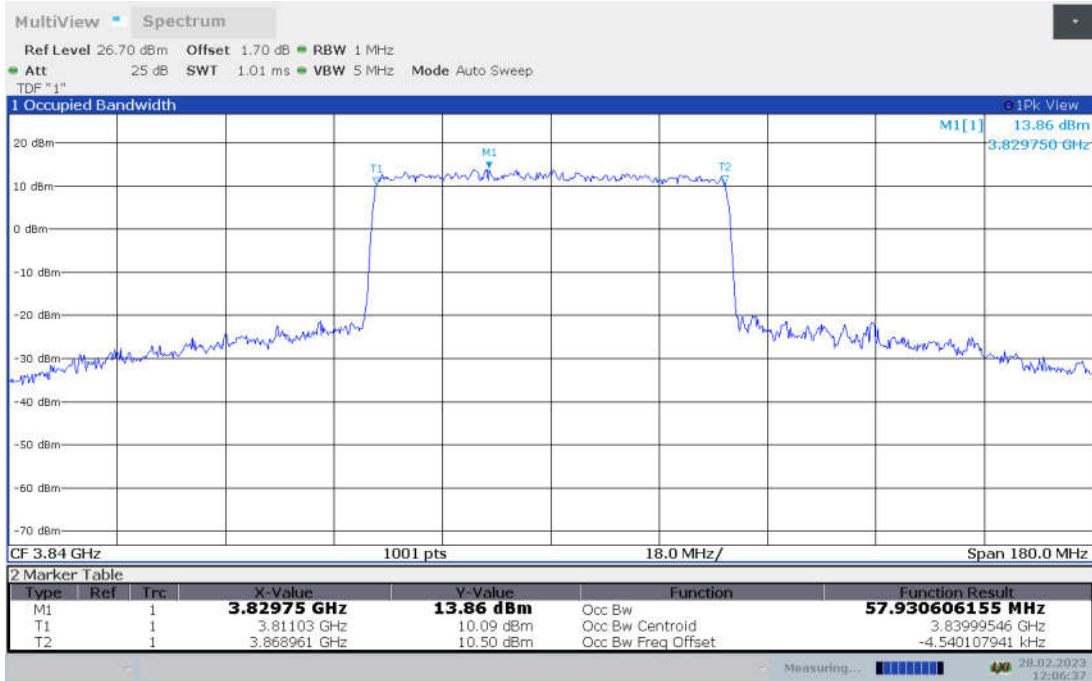

n77H,60MHz Bandwidth, CP-QPSK (99% BW)

n77H,60MHz Bandwidth, CP-16QAM (99% BW)

n77H,60MHz Bandwidth, CP-64QAM (99% BW)

n77H,60MHz Bandwidth, CP-256QAM (99% BW)

n77H,80MHz(99% BW)

Frequency (MHz)	Occupied Bandwidth (99% BW) (MHz)								
	DFT-s-pi/2 BPSK	DFT-s-QPSK	DFT-s-16QAM	DFT-s-64QAM	DFT-s-256QAM	CP-QPSK	CP-16QAM	CP-64QAM	CP-256QAM
3840	77.436	77.581	77.903	77.713	77.288	78.089	77.897	77.979	77.845

n77H,80MHz Bandwidth,DFT-s-pi/2 BPSK (99% BW)

n77H,80MHz Bandwidth,DFT-s-QPSK (99% BW)

n77H,80MHz Bandwidth, DFT-s-16QAM (99% BW)

n77H,80MHz Bandwidth, DFT-s-64QAM (99% BW)

n77H,80MHz Bandwidth, DFT-s-256QAM (99% BW)