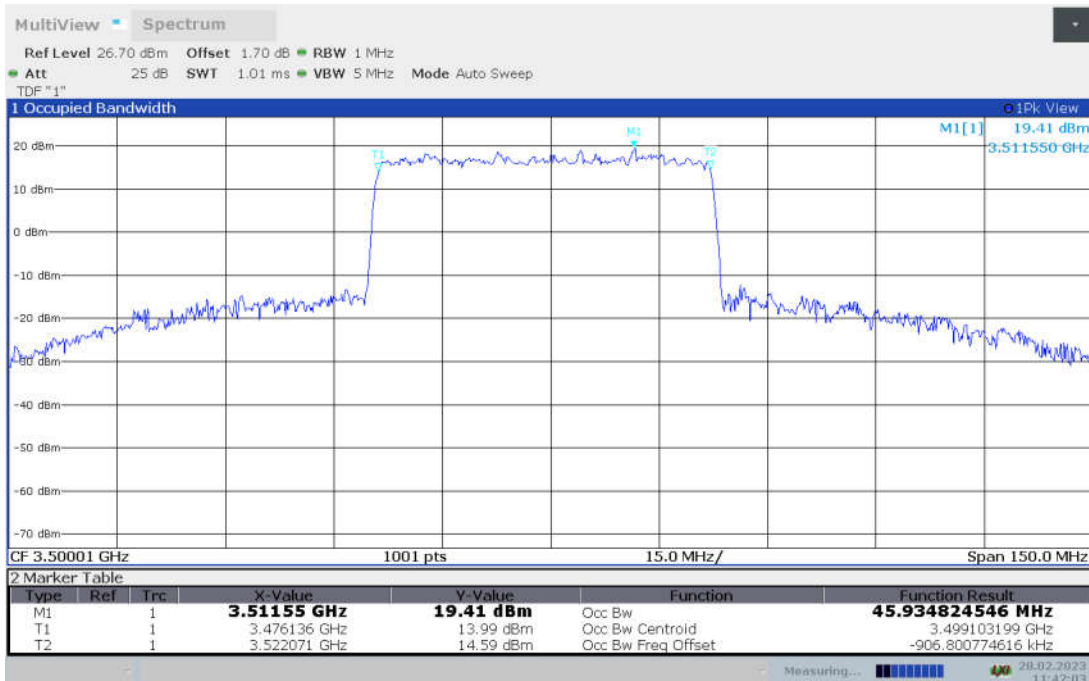

n77L,50MHz Bandwidth,DFT-s-pi/2 BPSK (99% BW)

n77L,50MHz Bandwidth,DFT-s-QPSK (99% BW)

n77L,50MHz Bandwidth, DFT-s-16QAM (99% BW)

n77L,50MHz Bandwidth, DFT-s-64QAM (99% BW)

n77L,50MHz Bandwidth, DFT-s-256QAM (99% BW)