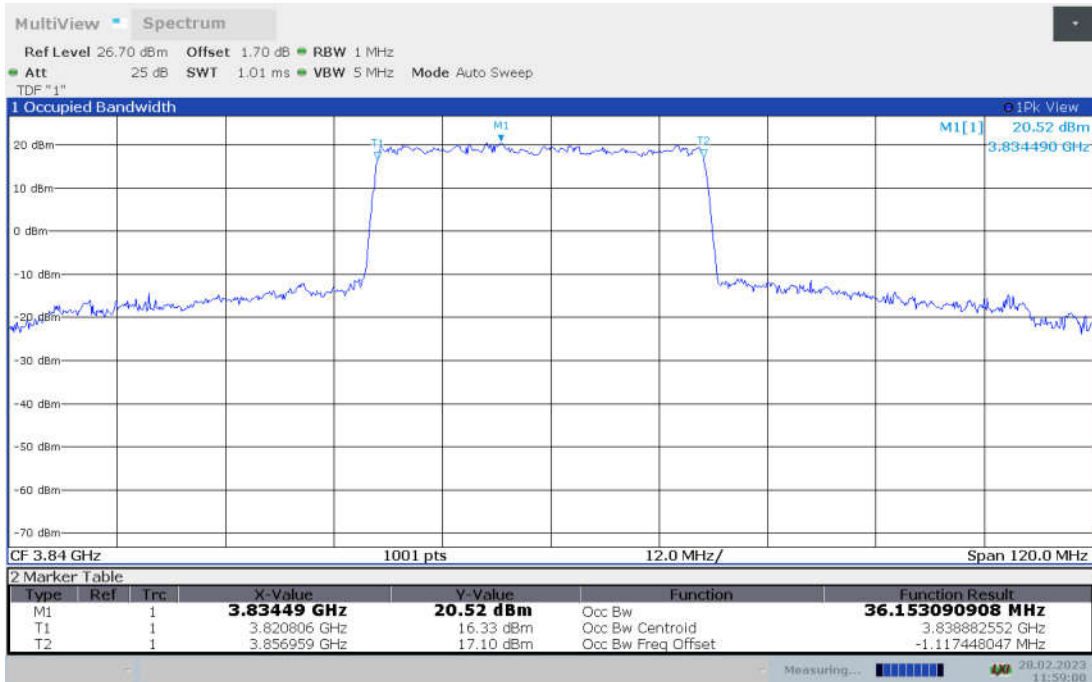

n77H,40MHz Bandwidth, DFT-s-16QAM (99% BW)