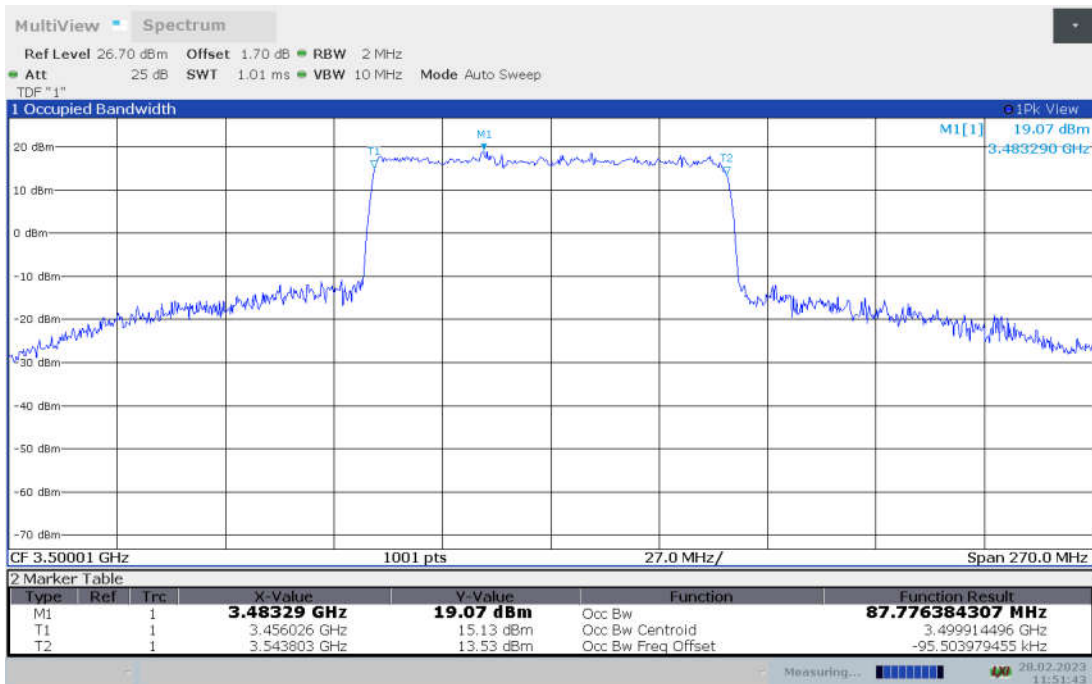

n77L,90MHz Bandwidth, CP-QPSK (99% BW)