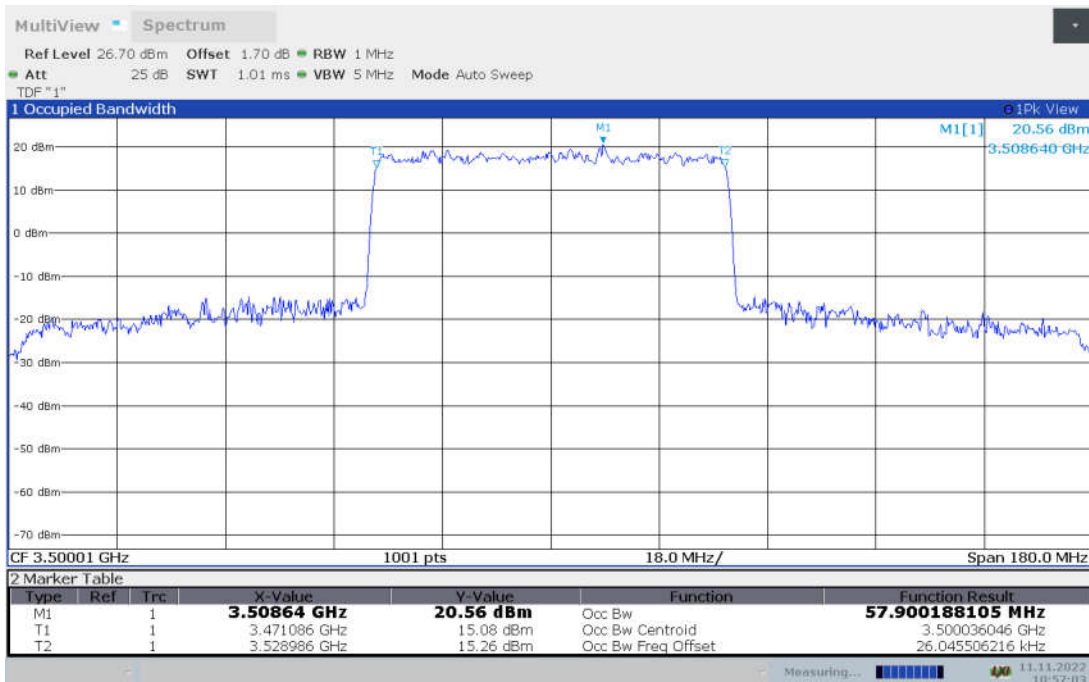

n77L,60MHz Bandwidth,DFT-s-QPSK (99% BW)