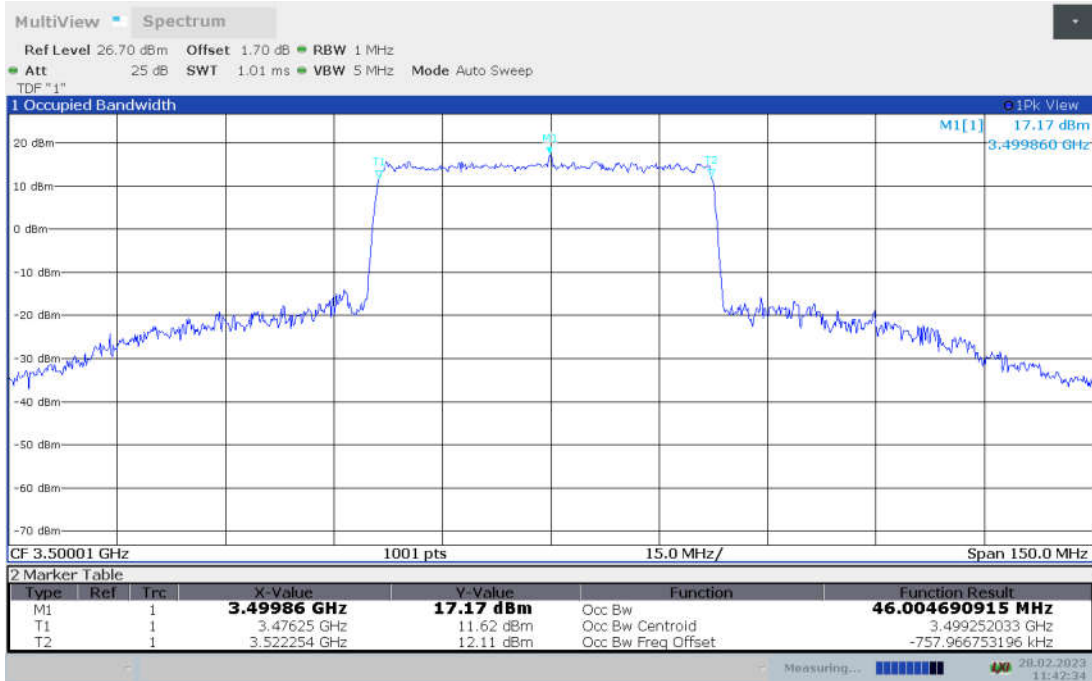

n77L,50MHz Bandwidth,DFT-s-pi/2 BPSK (99% BW)

n77L,50MHz Bandwidth,DFT-s-QPSK (99% BW)

n77L,50MHz Bandwidth, DFT-s-16QAM (99% BW)

n77L,50MHz Bandwidth, DFT-s-64QAM (99% BW)

n77L,50MHz Bandwidth, DFT-s-256QAM (99% BW)