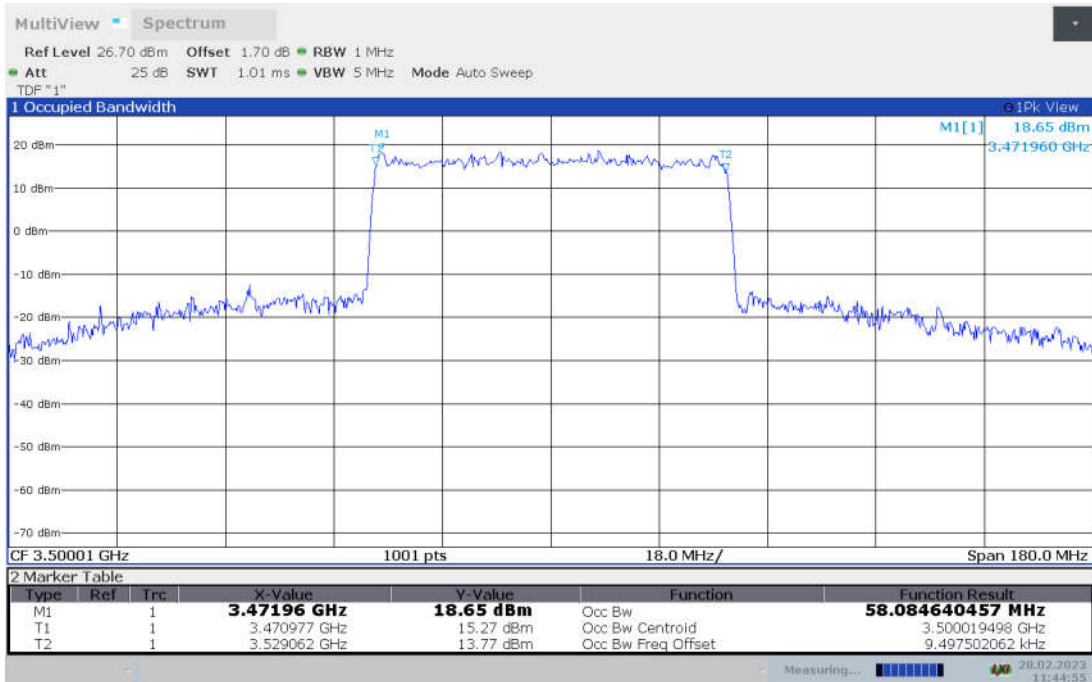

n77L,60MHz Bandwidth, DFT-s-16QAM (99% BW)