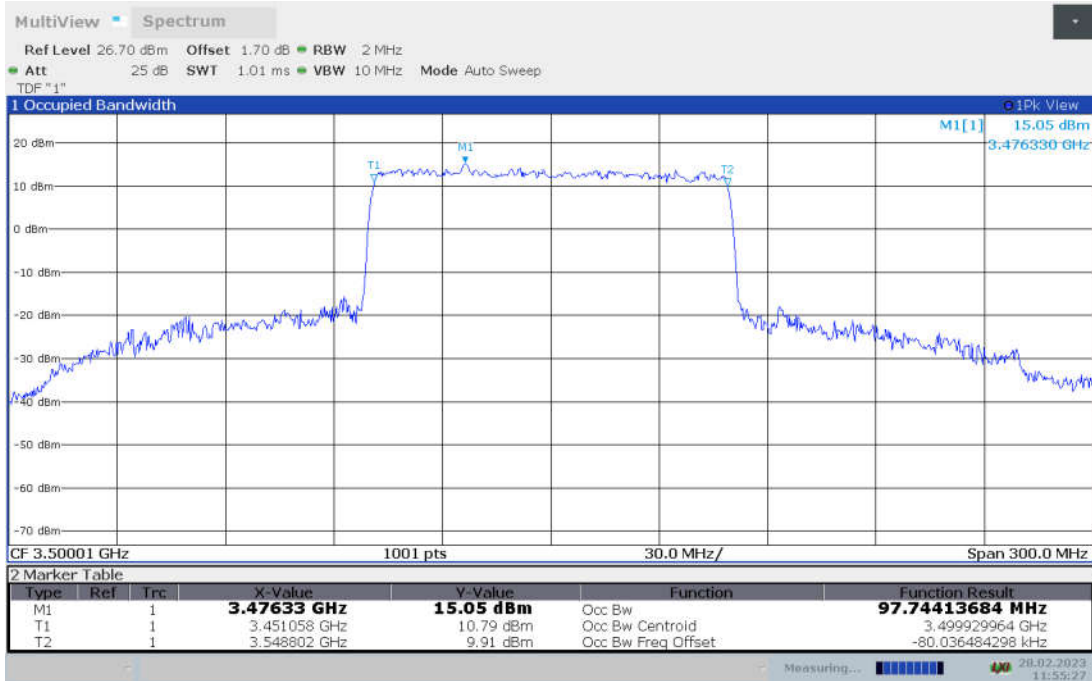

n77L,100MHz Bandwidth, CP-QPSK (99% BW)

n77L,100MHz Bandwidth, CP-16QAM (99% BW)

n77L,100MHz Bandwidth, CP-64QAM (99% BW)

n77L,100MHz Bandwidth, CP-256QAM (99% BW)

n77H

n77H,20MHz(99% BW)

Frequency (MHz)	Occupied Bandwidth (99% BW) (MHz)								
	DFT-s-pi/2 BPSK	DFT-s-QPSK	DFT-s-16QAM	DFT-s-64QAM	DFT-s-256QAM	CP-QPSK	CP-16QAM	CP-64QAM	CP-256QAM
3840	18.012	18.068	18.077	18.003	18.047	18.339	18.422	18.366	18.331

n77H,20MHz Bandwidth,DFT-s-pi/2 BPSK (99% BW)

n77H,20MHz Bandwidth,DFT-s-QPSK (99% BW)

n77H,20MHz Bandwidth, DFT-s-16QAM (99% BW)

n77H,20MHz Bandwidth, DFT-s-64QAM (99% BW)

n77H,20MHz Bandwidth, DFT-s-256QAM (99% BW)