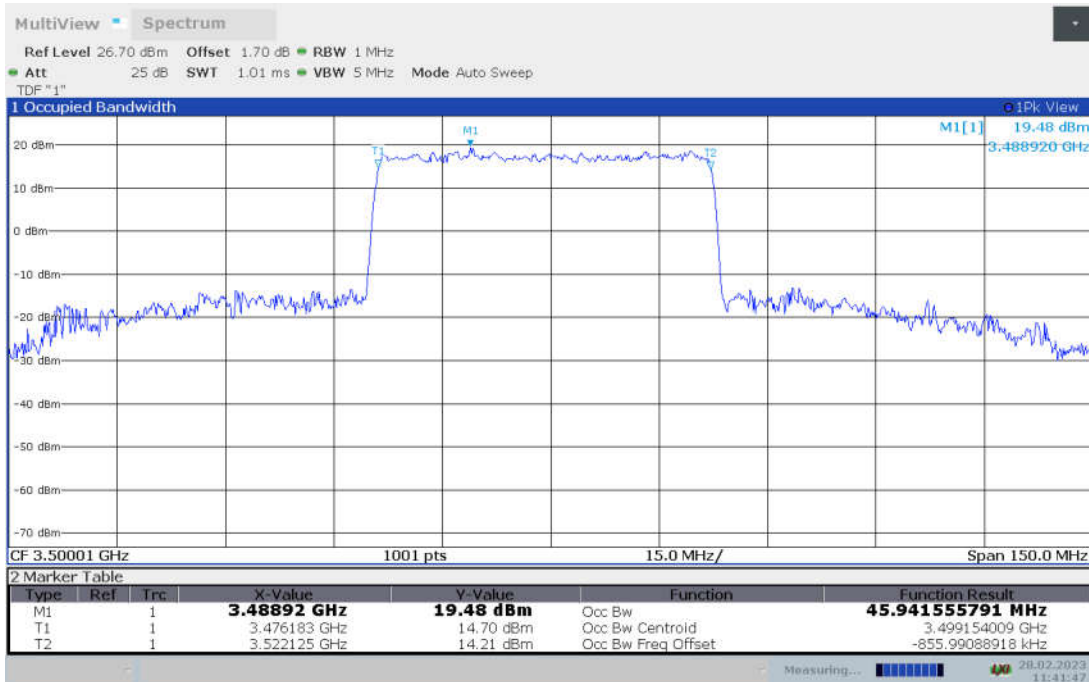

n77L,50MHz Bandwidth,DFT-s-pi/2 BPSK (99% BW)

n77L,50MHz Bandwidth,DFT-s-QPSK (99% BW)

n77L,50MHz Bandwidth, DFT-s-16QAM (99% BW)

n77L,50MHz Bandwidth, DFT-s-64QAM (99% BW)

n77L,50MHz Bandwidth, DFT-s-256QAM (99% BW)