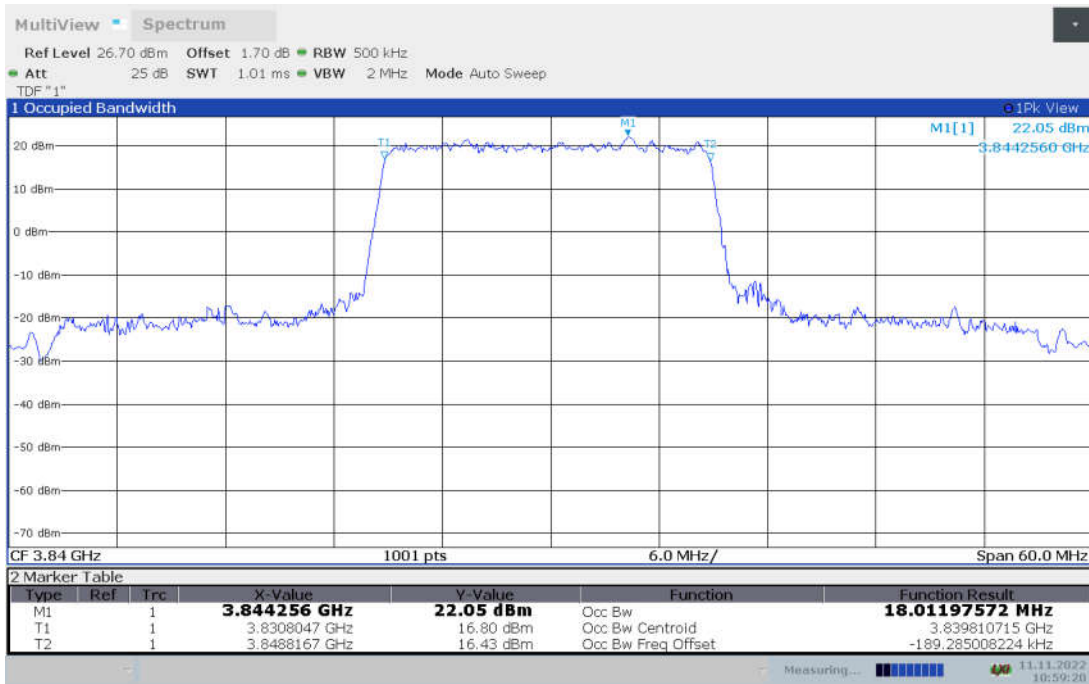

n77H

n77H,20MHz(99% BW)

Frequency (MHz)	Occupied Bandwidth (99% BW) (MHz)								
	DFT-s-pi/2 BPSK	DFT-s-QPSK	DFT-s-16QAM	DFT-s-64QAM	DFT-s-256QAM	CP-QPSK	CP-16QAM	CP-64QAM	CP-256QAM
3840	18.012	18.068	18.077	18.003	18.047	18.339	18.422	18.366	18.331

n77H,20MHz Bandwidth,DFT-s-pi/2 BPSK (99% BW)