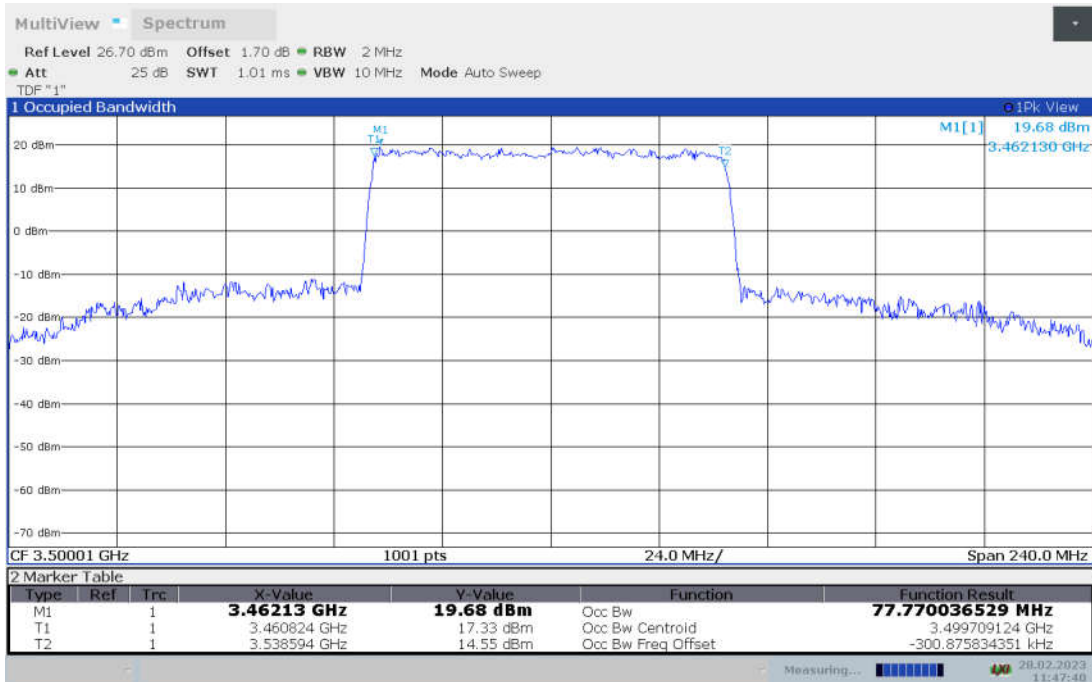

n77L,80MHz Bandwidth, DFT-s-16QAM (99% BW)