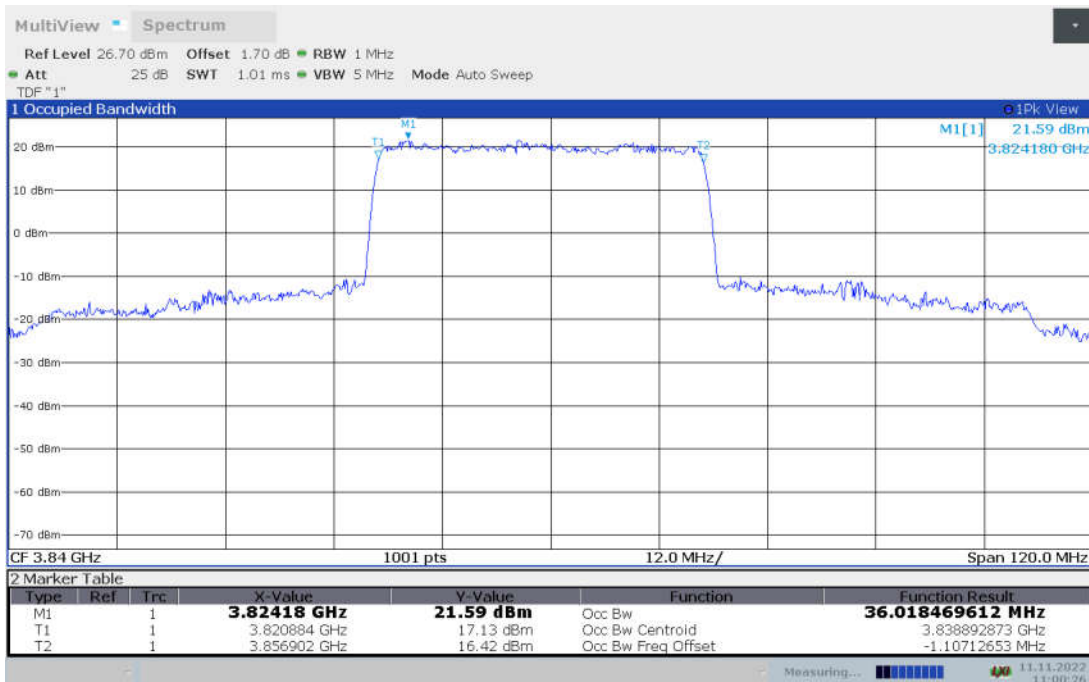

n77H,40MHz Bandwidth,DFT-s-QPSK (99% BW)