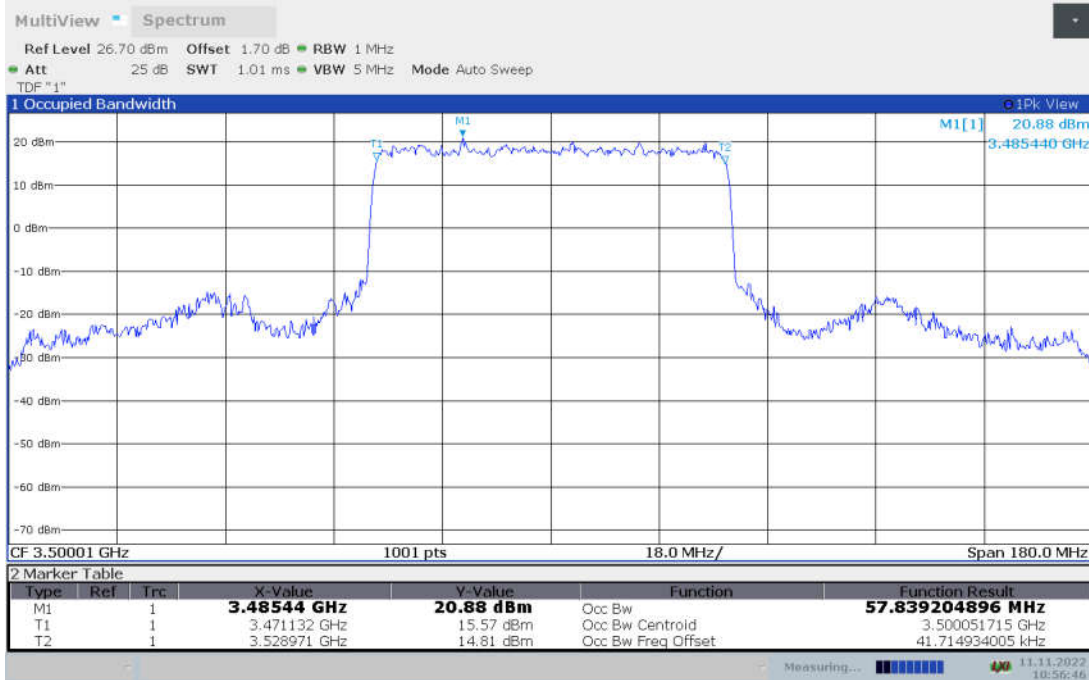

n77L,50MHz Bandwidth,DFT-s-pi/2 BPSK (99% BW)

n77L,50MHz Bandwidth,DFT-s-QPSK (99% BW)

n77L,50MHz Bandwidth, DFT-s-16QAM (99% BW)

n77L,50MHz Bandwidth, DFT-s-64QAM (99% BW)

n77L,50MHz Bandwidth, DFT-s-256QAM (99% BW)

n77L,50MHz Bandwidth, CP-QPSK (99% BW)

n77L,50MHz Bandwidth, CP-16QAM (99% BW)

n77L,50MHz Bandwidth, CP-64QAM (99% BW)

n77L,50MHz Bandwidth, CP-256QAM (99% BW)

n77L,60MHz(99% BW)

Frequency (MHz)	Occupied Bandwidth (99% BW) (MHz)								
	DFT-s-pi/2 BPSK	DFT-s-QPSK	DFT-s-16QAM	DFT-s-64QAM	DFT-s-256QAM	CP-QPSK	CP-16QAM	CP-64QAM	CP-256QAM
3500.01	57.839	57.900	58.085	58.024	58.061	57.828	57.811	58.008	57.995

n77L,60MHz Bandwidth,DFT-s-pi/2 BPSK (99% BW)

n77L,60MHz Bandwidth,DFT-s-QPSK (99% BW)

n77L,60MHz Bandwidth, DFT-s-16QAM (99% BW)

n77L,60MHz Bandwidth, DFT-s-64QAM (99% BW)

n77L,60MHz Bandwidth, DFT-s-256QAM (99% BW)