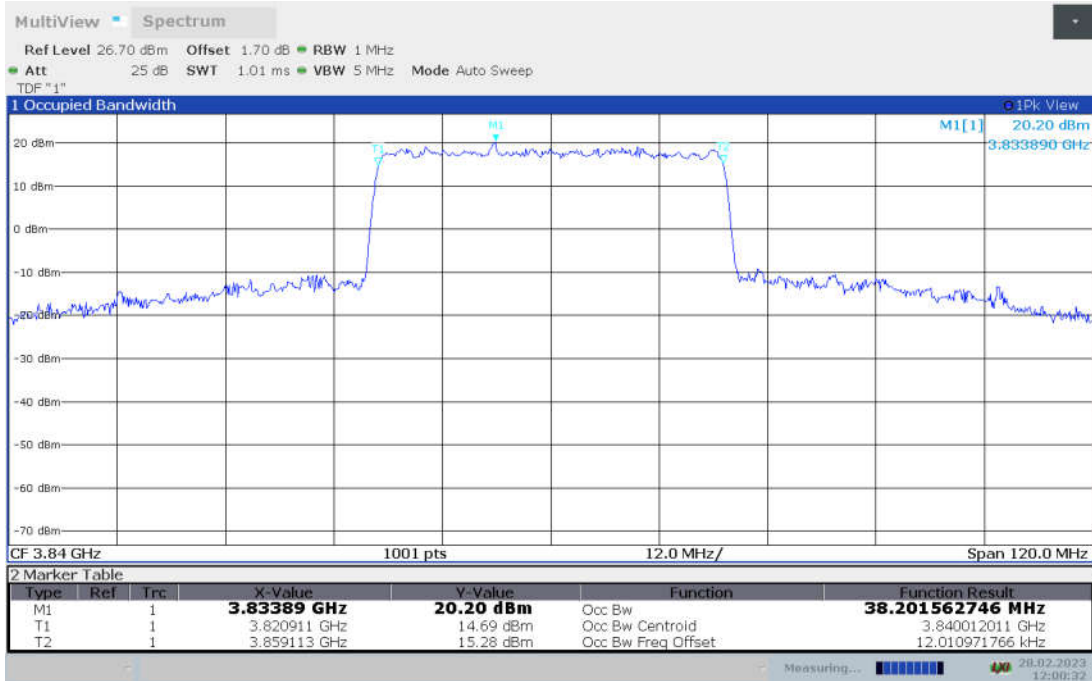

n77H,40MHz Bandwidth, CP-16QAM (99% BW)