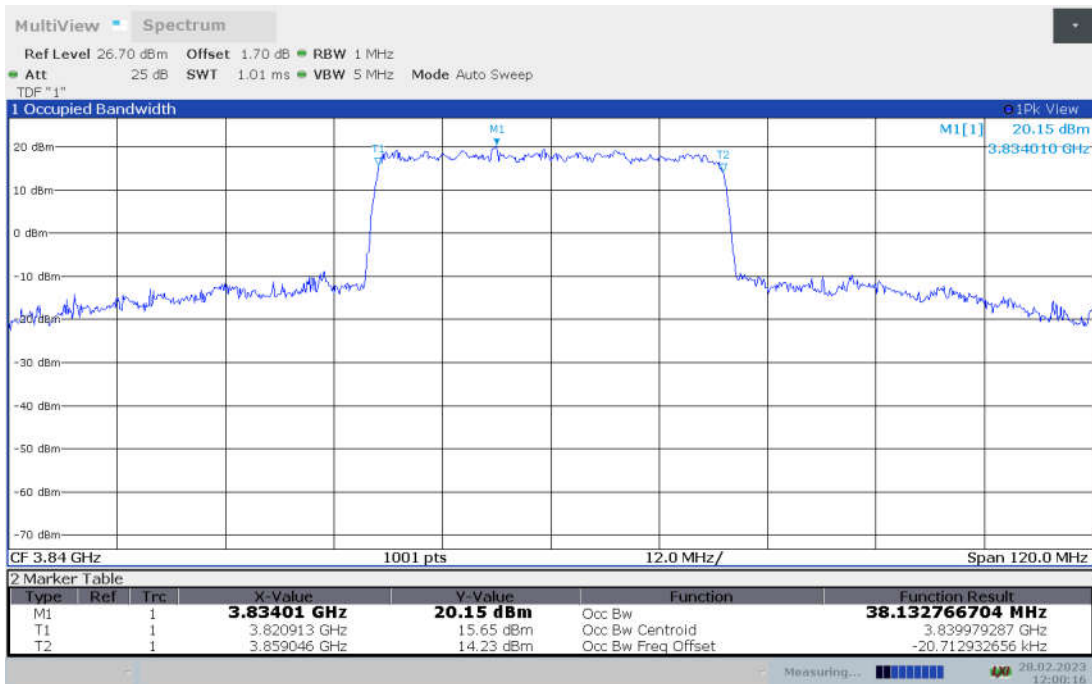

n77H,40MHz Bandwidth, CP-QPSK (99% BW)