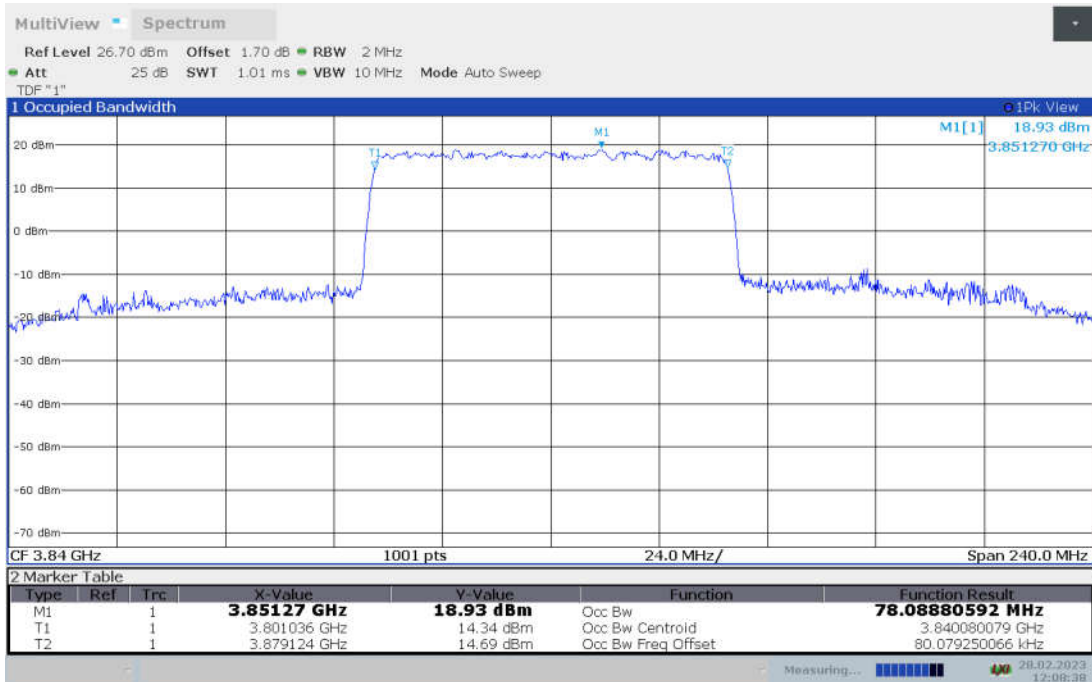

n77H,80MHz Bandwidth,DFT-s-pi/2 BPSK (99% BW)

n77H,80MHz Bandwidth,DFT-s-QPSK (99% BW)

n77H,80MHz Bandwidth, DFT-s-16QAM (99% BW)

n77H,80MHz Bandwidth, DFT-s-64QAM (99% BW)

n77H,80MHz Bandwidth, DFT-s-256QAM (99% BW)

n77H,80MHz Bandwidth, CP-QPSK (99% BW)

n77H,80MHz Bandwidth, CP-16QAM (99% BW)

n77H,80MHz Bandwidth, CP-64QAM (99% BW)