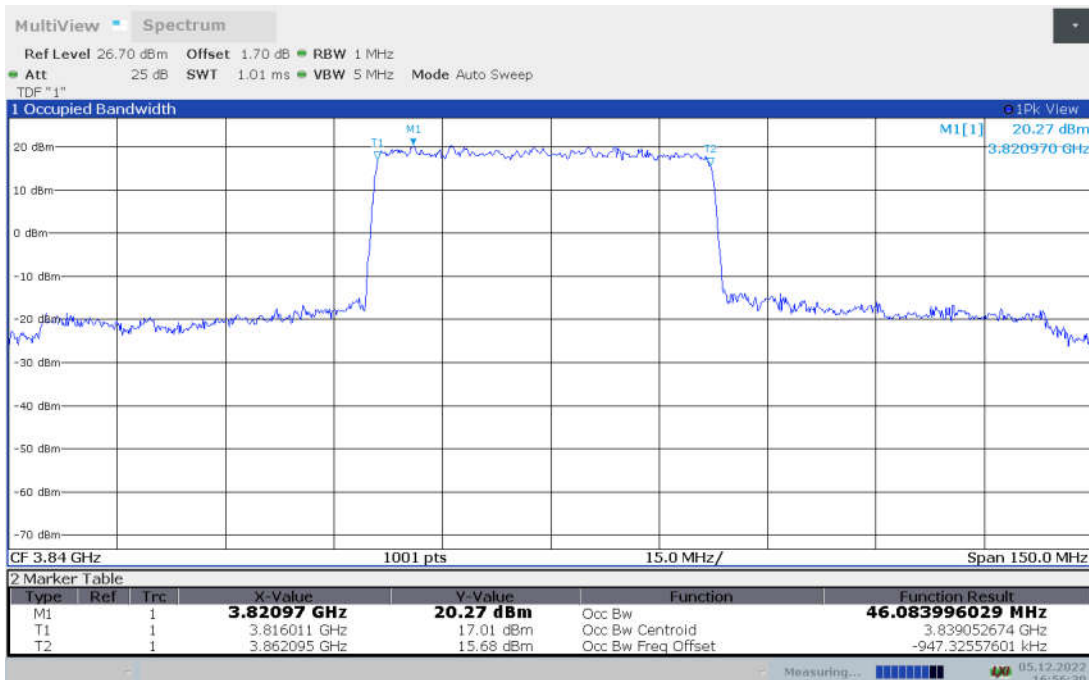

n77H,50MHz Bandwidth,DFT-s-QPSK (99% BW)