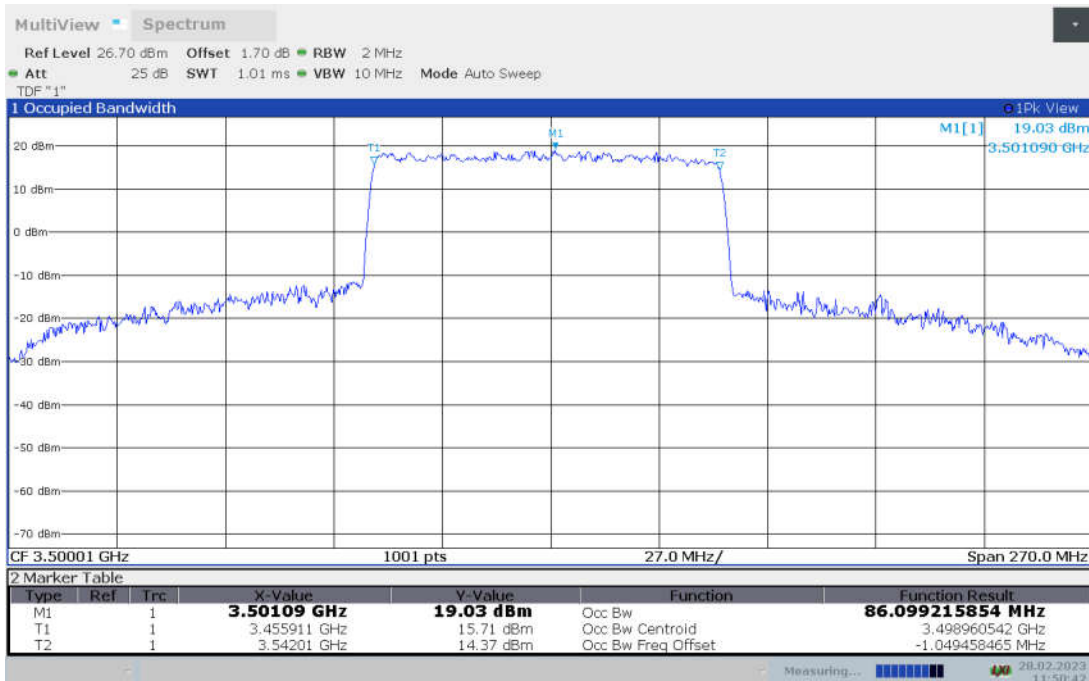

n77L,90MHz Bandwidth,DFT-s-pi/2 BPSK (99% BW)

n77L,90MHz Bandwidth,DFT-s-QPSK (99% BW)

n77L,90MHz Bandwidth, DFT-s-16QAM (99% BW)

n77L,90MHz Bandwidth, DFT-s-64QAM (99% BW)

n77L,90MHz Bandwidth, DFT-s-256QAM (99% BW)