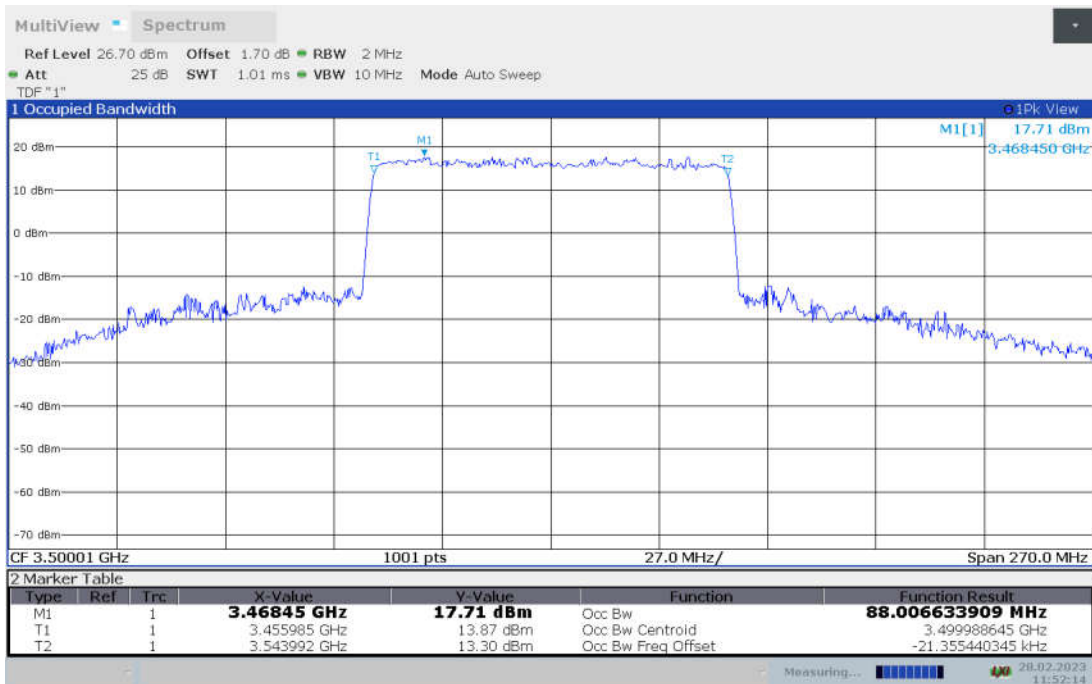

n77L,90MHz Bandwidth, CP-64QAM (99% BW)