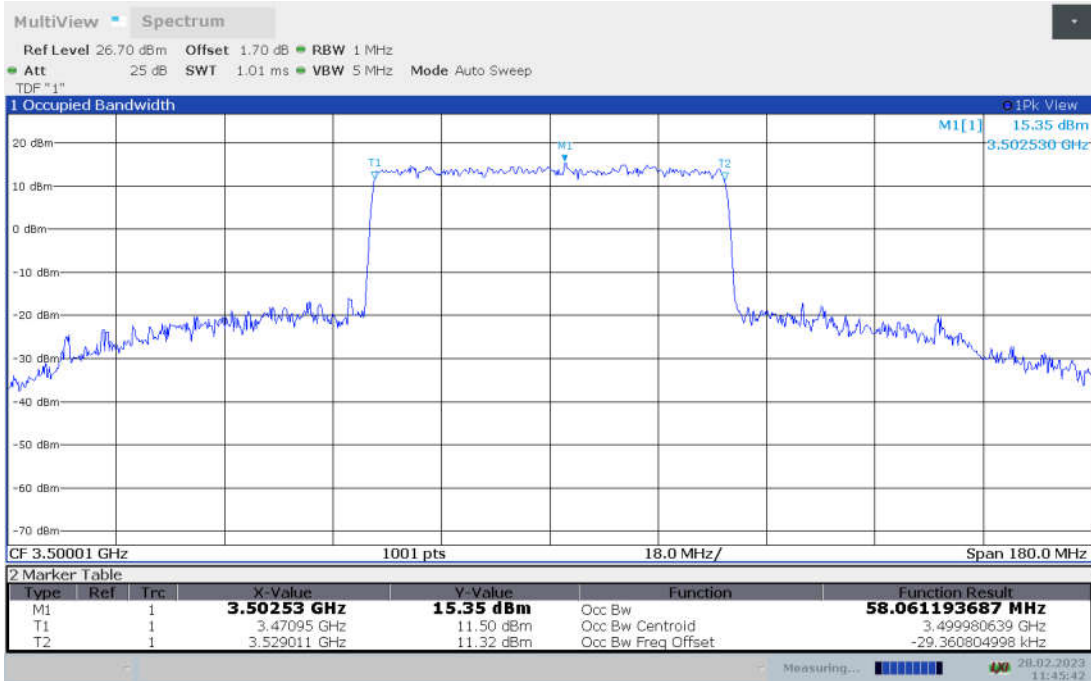

n77L,60MHz Bandwidth,DFT-s-pi/2 BPSK (99% BW)

n77L,60MHz Bandwidth,DFT-s-QPSK (99% BW)

n77L,60MHz Bandwidth, DFT-s-16QAM (99% BW)

n77L,60MHz Bandwidth, DFT-s-64QAM (99% BW)

n77L,60MHz Bandwidth, DFT-s-256QAM (99% BW)