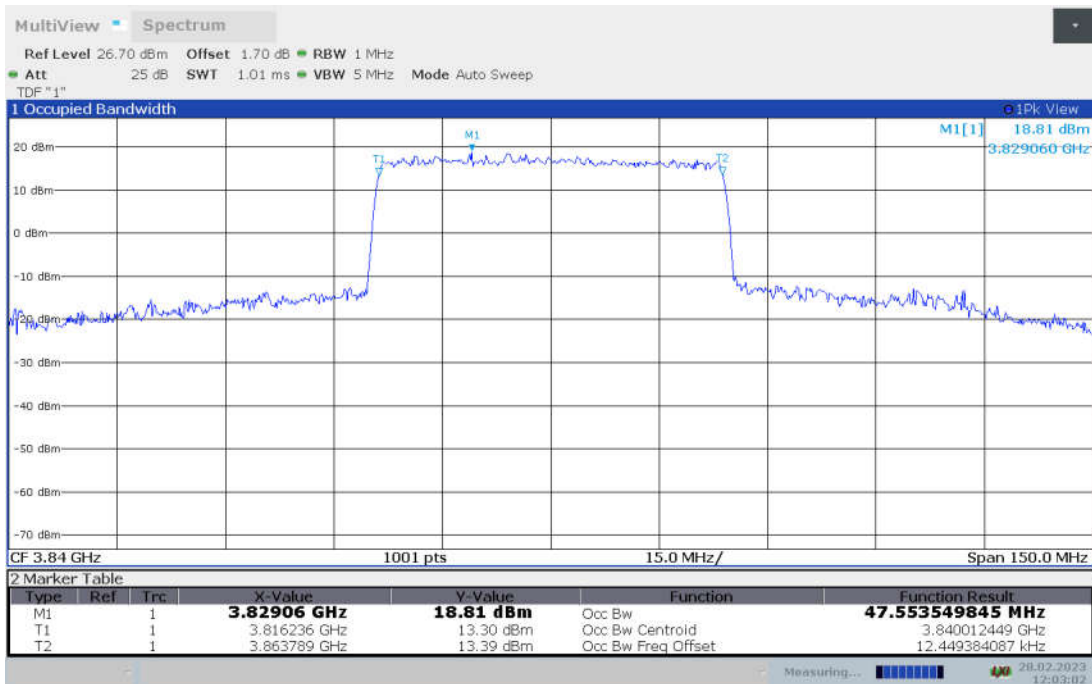

n77H,50MHz Bandwidth, CP-QPSK (99% BW)