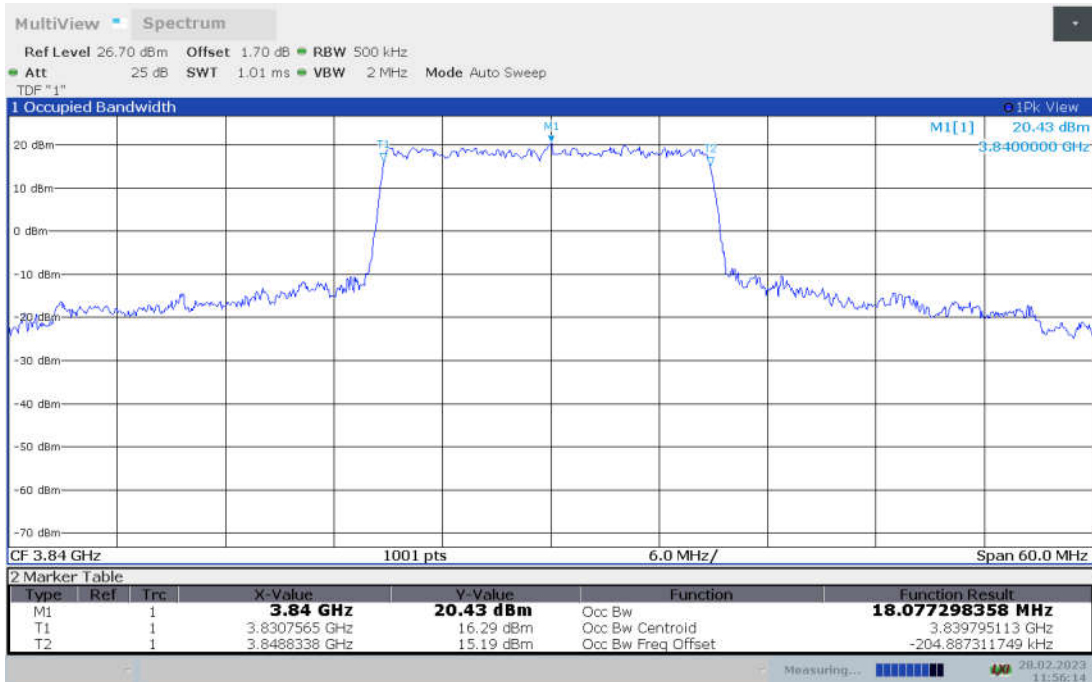

n77L,100MHz Bandwidth, CP-QPSK (99% BW)

n77L,100MHz Bandwidth, CP-16QAM (99% BW)

n77L,100MHz Bandwidth, CP-64QAM (99% BW)

n77L,100MHz Bandwidth, CP-256QAM (99% BW)

n77H

n77H,20MHz(99% BW)

Frequency (MHz)	Occupied Bandwidth (99% BW) (MHz)								
	DFT-s-pi/2 BPSK	DFT-s-QPSK	DFT-s-16QAM	DFT-s-64QAM	DFT-s-256QAM	CP-QPSK	CP-16QAM	CP-64QAM	CP-256QAM
3840	18.012	18.068	18.077	18.003	18.047	18.339	18.422	18.366	18.331

n77H,20MHz Bandwidth,DFT-s-pi/2 BPSK (99% BW)

n77H,20MHz Bandwidth,DFT-s-QPSK (99% BW)

n77H,20MHz Bandwidth, DFT-s-16QAM (99% BW)

n77H,20MHz Bandwidth, DFT-s-64QAM (99% BW)

n77H,20MHz Bandwidth, DFT-s-256QAM (99% BW)