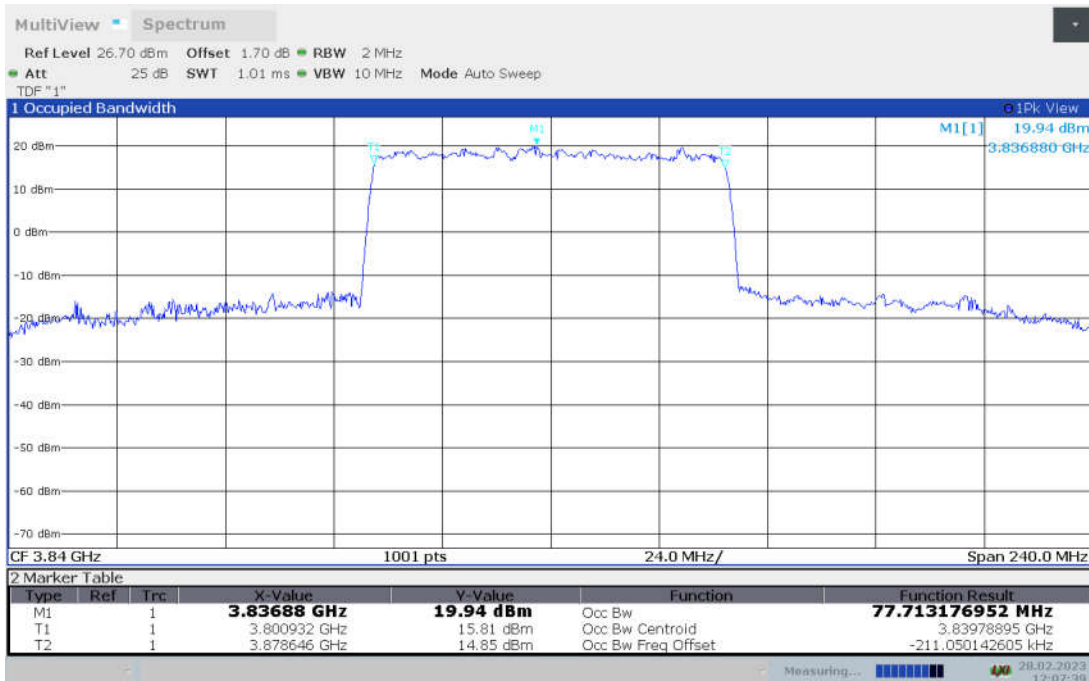

n77H,80MHz Bandwidth,DFT-s-pi/2 BPSK (99% BW)

n77H,80MHz Bandwidth,DFT-s-QPSK (99% BW)

n77H,80MHz Bandwidth, DFT-s-16QAM (99% BW)

n77H,80MHz Bandwidth, DFT-s-64QAM (99% BW)

n77H,80MHz Bandwidth, DFT-s-256QAM (99% BW)