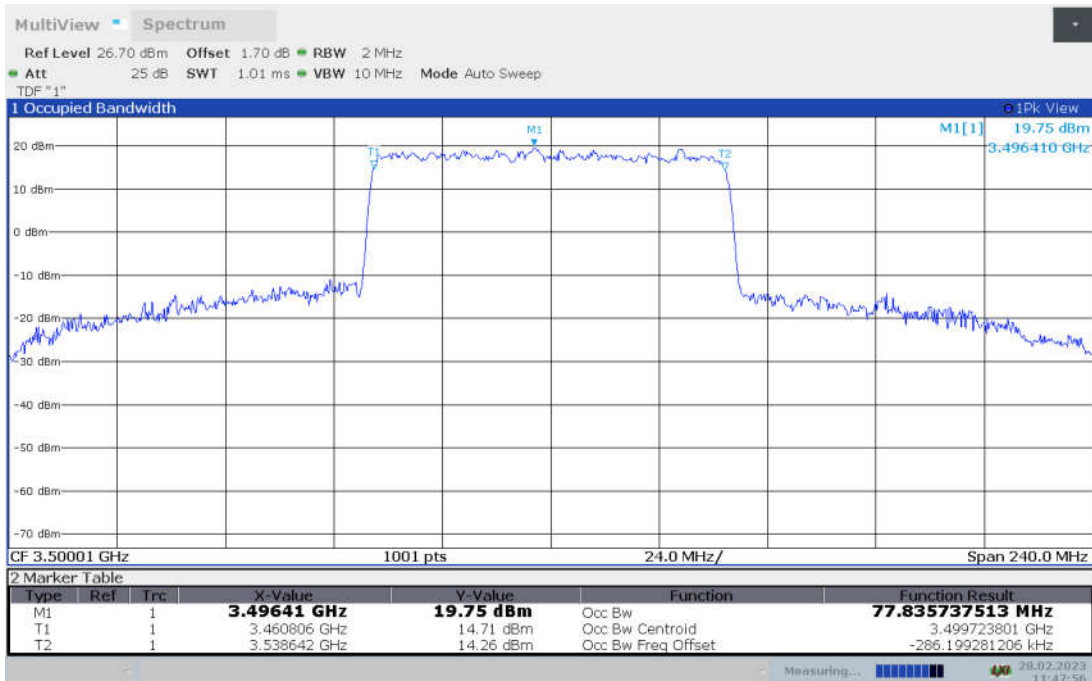

n77L,80MHz Bandwidth,DFT-s-pi/2 BPSK (99% BW)

n77L,80MHz Bandwidth,DFT-s-QPSK (99% BW)

n77L,80MHz Bandwidth, DFT-s-16QAM (99% BW)

n77L,80MHz Bandwidth, DFT-s-64QAM (99% BW)

n77L,80MHz Bandwidth, DFT-s-256QAM (99% BW)