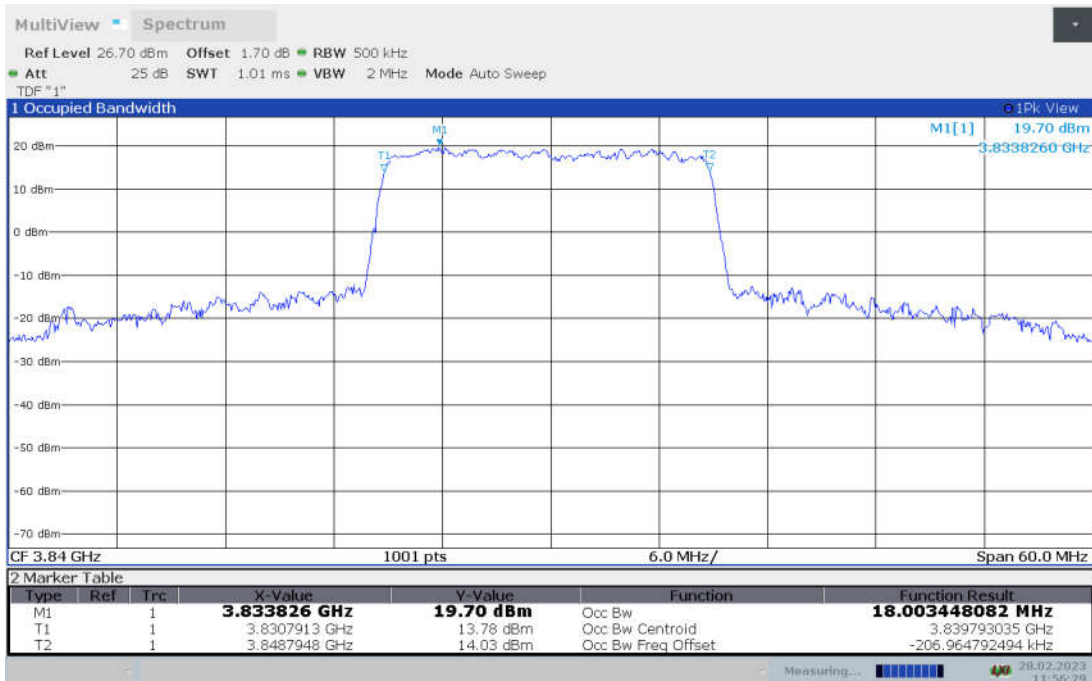

n77H,20MHz Bandwidth,DFT-s-pi/2 BPSK (99% BW)

n77H,20MHz Bandwidth,DFT-s-QPSK (99% BW)

n77H,20MHz Bandwidth, DFT-s-16QAM (99% BW)

n77H,20MHz Bandwidth, DFT-s-64QAM (99% BW)

n77H,20MHz Bandwidth, DFT-s-256QAM (99% BW)