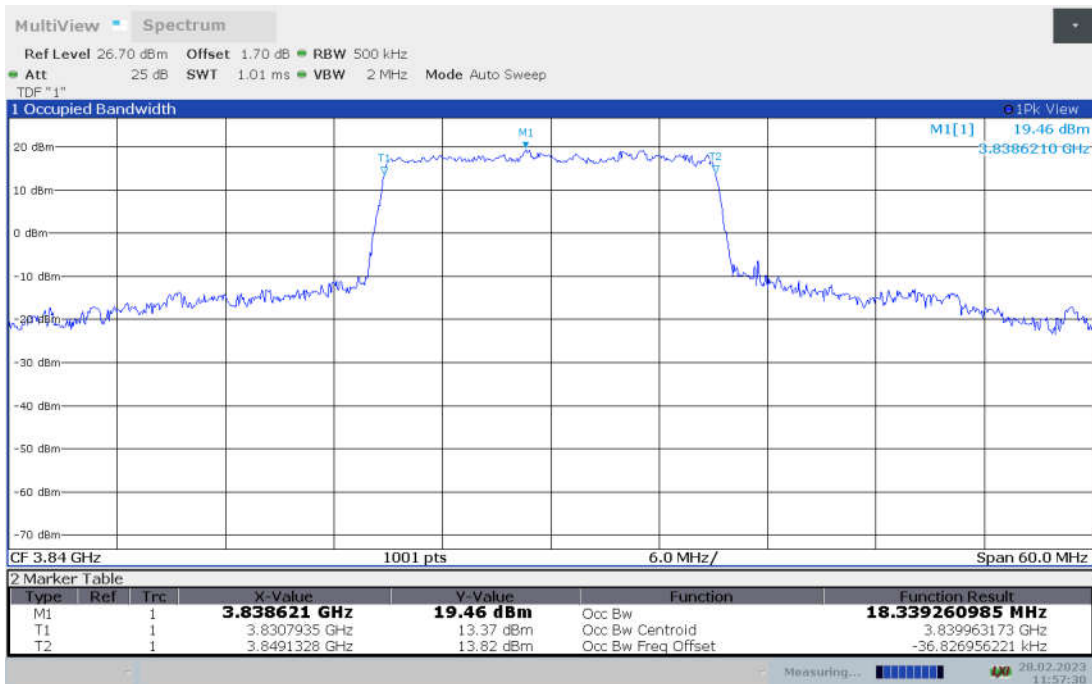

n77H,20MHz Bandwidth, CP-QPSK (99% BW)