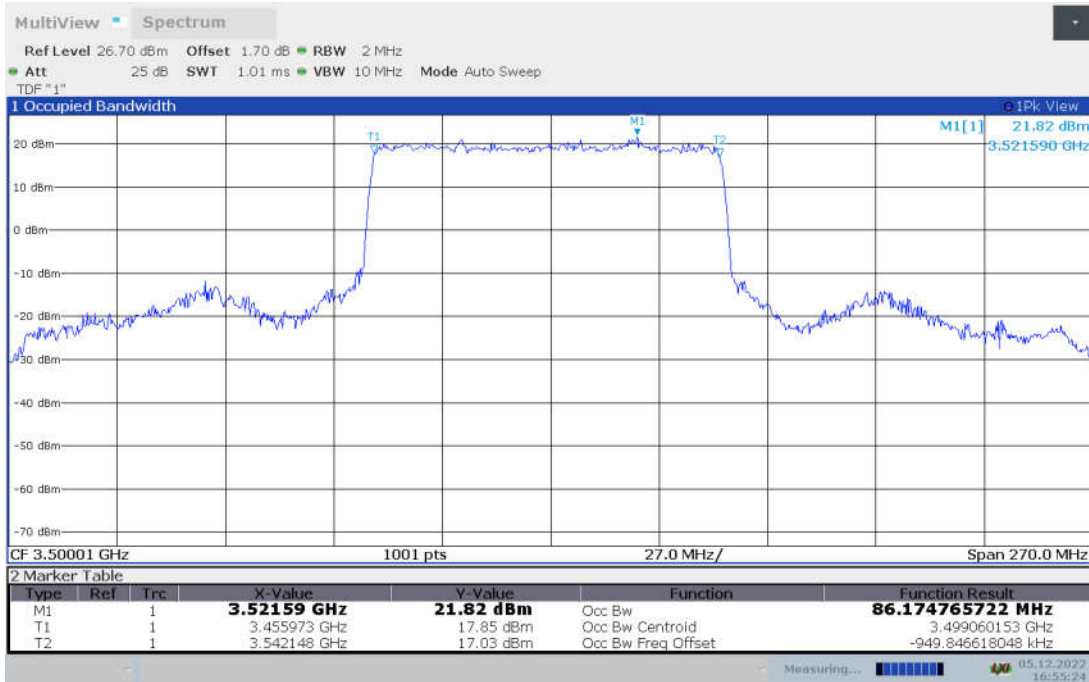

n77L,80MHz Bandwidth,DFT-s-pi/2 BPSK (99% BW)

n77L,80MHz Bandwidth,DFT-s-QPSK (99% BW)

n77L,80MHz Bandwidth, DFT-s-16QAM (99% BW)

n77L,80MHz Bandwidth, DFT-s-64QAM (99% BW)

n77L,80MHz Bandwidth, DFT-s-256QAM (99% BW)

n77L,80MHz Bandwidth, CP-QPSK (99% BW)

n77L,80MHz Bandwidth, CP-16QAM (99% BW)

n77L,80MHz Bandwidth, CP-64QAM (99% BW)

n77L,80MHz Bandwidth, CP-256QAM (99% BW)

n77L,90MHz(99% BW)

Frequency (MHz)	Occupied Bandwidth (99% BW) (MHz)								
	DFT-s-pi/2 BPSK	DFT-s-QPSK	DFT-s-16QAM	DFT-s-64QAM	DFT-s-256QAM	CP-QPSK	CP-16QAM	CP-64QAM	CP-256QAM
3500.01	86.175	86.239	86.138	86.099	85.762	87.776	88.048	88.007	87.764

n77L,90MHz Bandwidth,DFT-s-pi/2 BPSK (99% BW)

n77L,90MHz Bandwidth,DFT-s-QPSK (99% BW)

n77L,90MHz Bandwidth, DFT-s-16QAM (99% BW)

n77L,90MHz Bandwidth, DFT-s-64QAM (99% BW)

n77L,90MHz Bandwidth, DFT-s-256QAM (99% BW)