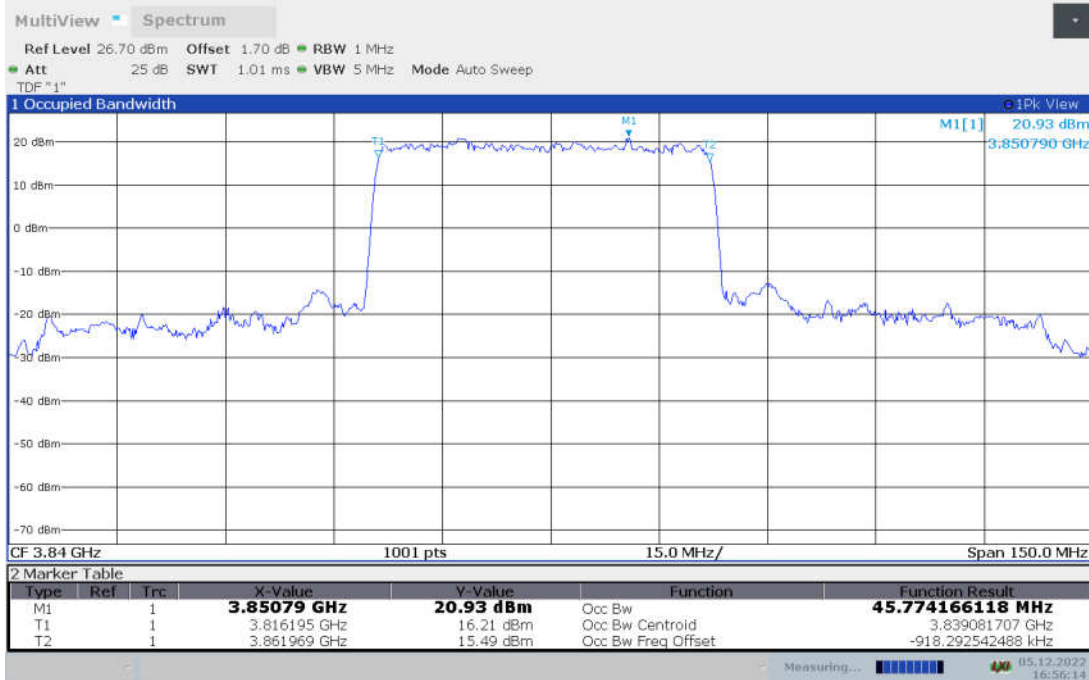

n77H,40MHz Bandwidth, CP-QPSK (99% BW)

n77H,40MHz Bandwidth, CP-16QAM (99% BW)

n77H,40MHz Bandwidth, CP-64QAM (99% BW)

n77H,40MHz Bandwidth, CP-256QAM (99% BW)

n77H,50MHz(99% BW)

Frequency (MHz)	Occupied Bandwidth (99% BW) (MHz)								
	DFT-s-pi/2 BPSK	DFT-s-QPSK	DFT-s-16QAM	DFT-s-64QAM	DFT-s-256QAM	CP-QPSK	CP-16QAM	CP-64QAM	CP-256QAM
3840	45.774	46.084	45.975	45.929	45.889	47.554	47.659	47.623	47.564

n77H,50MHz Bandwidth,DFT-s-pi/2 BPSK (99% BW)

n77H,50MHz Bandwidth,DFT-s-QPSK (99% BW)

n77H,50MHz Bandwidth, DFT-s-16QAM (99% BW)

n77H,50MHz Bandwidth, DFT-s-64QAM (99% BW)

n77H,50MHz Bandwidth, DFT-s-256QAM (99% BW)