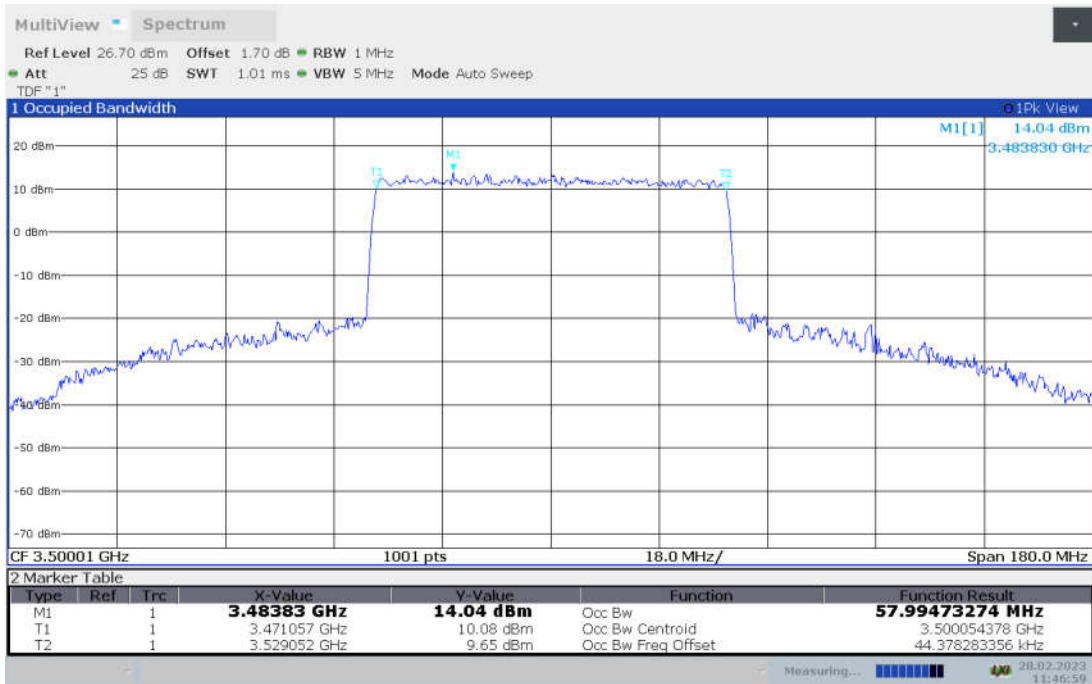

n77L,60MHz Bandwidth, CP-QPSK (99% BW)

n77L,60MHz Bandwidth, CP-16QAM (99% BW)

n77L,60MHz Bandwidth, CP-64QAM (99% BW)

n77L,60MHz Bandwidth, CP-256QAM (99% BW)

n77L,80MHz(99% BW)

Frequency (MHz)	Occupied Bandwidth (99% BW) (MHz)								
	DFT-s-pi/2 BPSK	DFT-s-QPSK	DFT-s-16QAM	DFT-s-64QAM	DFT-s-256QAM	CP-QPSK	CP-16QAM	CP-64QAM	CP-256QAM
3500.01	77.492	77.695	77.770	77.836	77.474	78.075	77.899	78.018	77,845