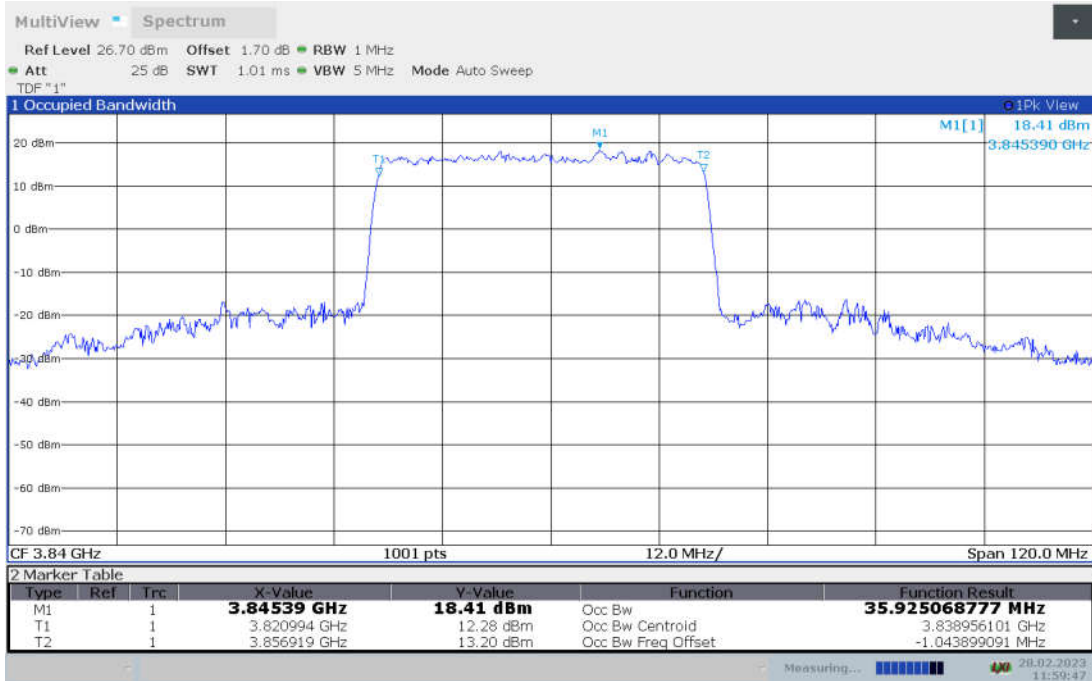

n77H,40MHz Bandwidth,DFT-s-pi/2 BPSK (99% BW)

n77H,40MHz Bandwidth,DFT-s-QPSK (99% BW)

n77H,40MHz Bandwidth, DFT-s-16QAM (99% BW)

n77H,40MHz Bandwidth, DFT-s-64QAM (99% BW)

n77H,40MHz Bandwidth, DFT-s-256QAM (99% BW)