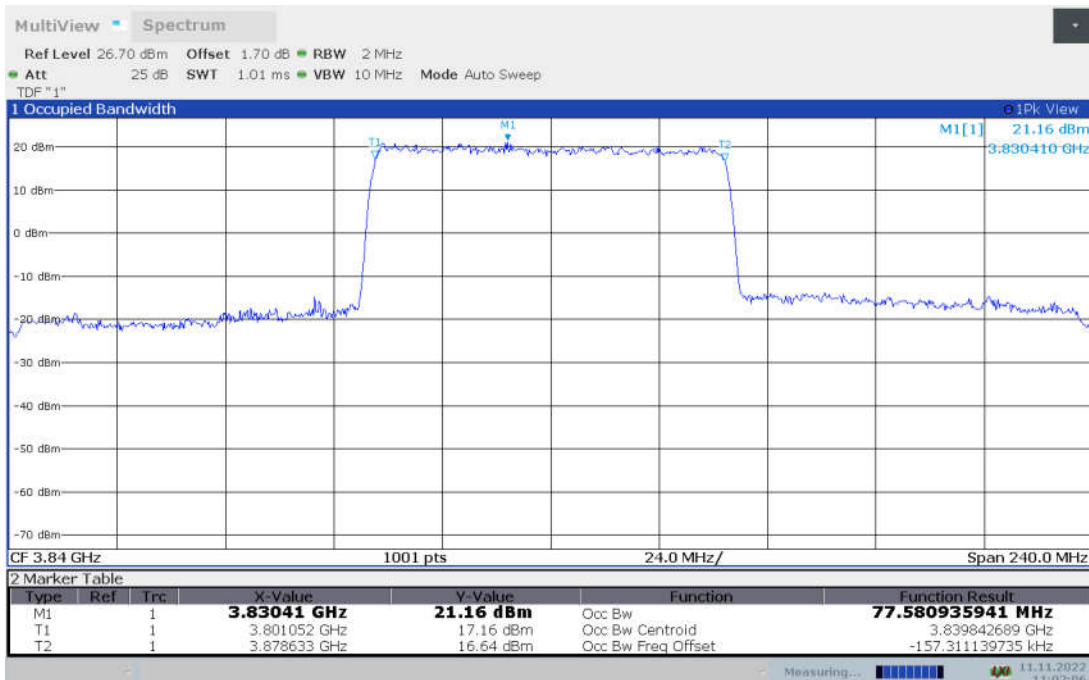

n77H,80MHz Bandwidth,DFT-s-QPSK (99% BW)