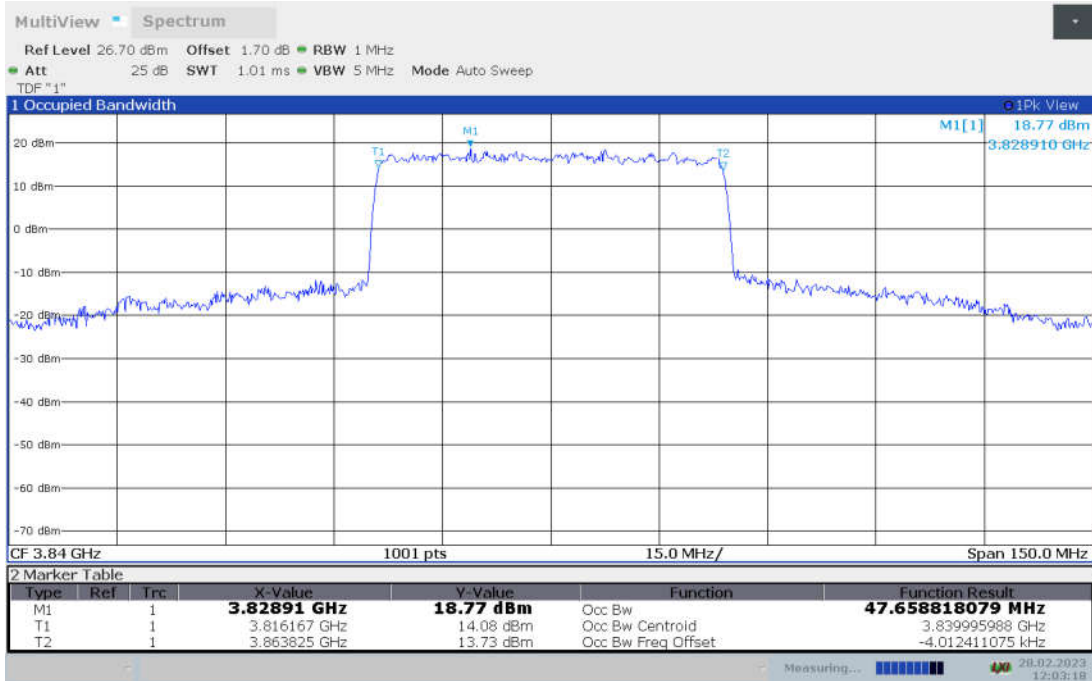

n77H,50MHz Bandwidth, CP-16QAM (99% BW)