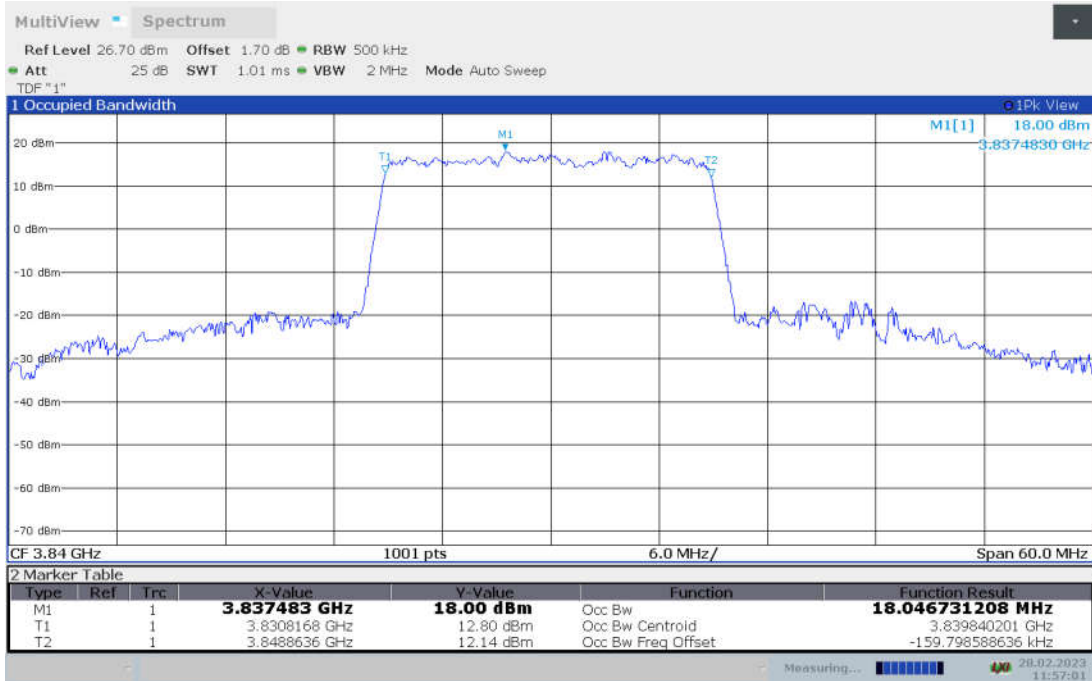

n77H,20MHz Bandwidth,DFT-s-pi/2 BPSK (99% BW)

n77H,20MHz Bandwidth,DFT-s-QPSK (99% BW)

n77H,20MHz Bandwidth, DFT-s-16QAM (99% BW)

n77H,20MHz Bandwidth, DFT-s-64QAM (99% BW)

n77H,20MHz Bandwidth, DFT-s-256QAM (99% BW)