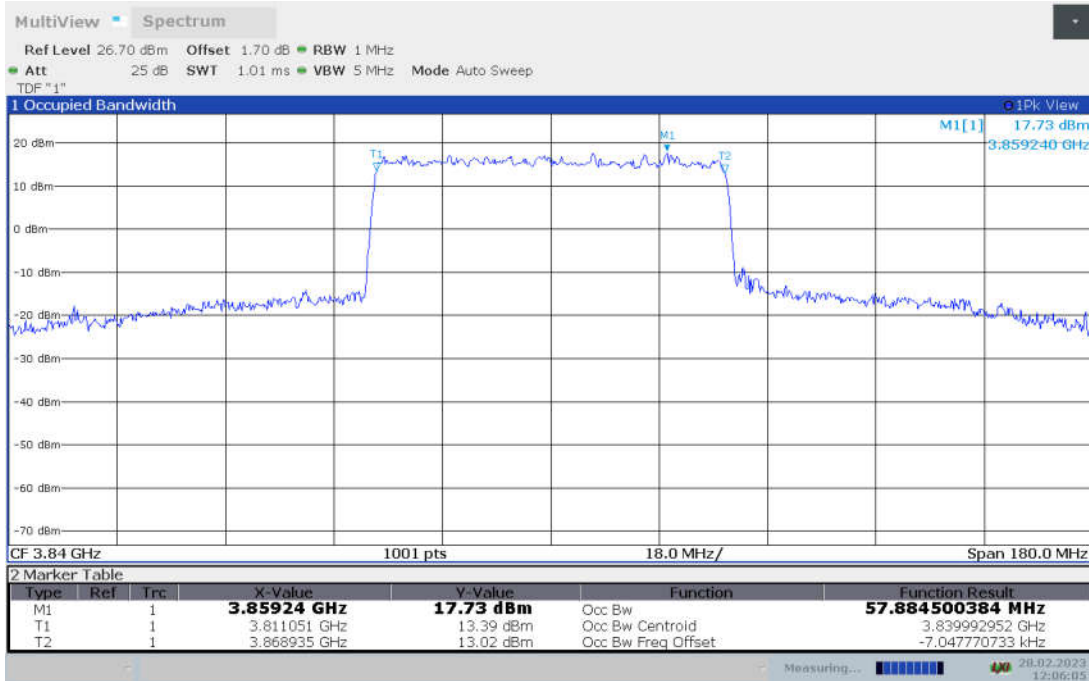

n77H,60MHz Bandwidth, CP-16QAM (99% BW)