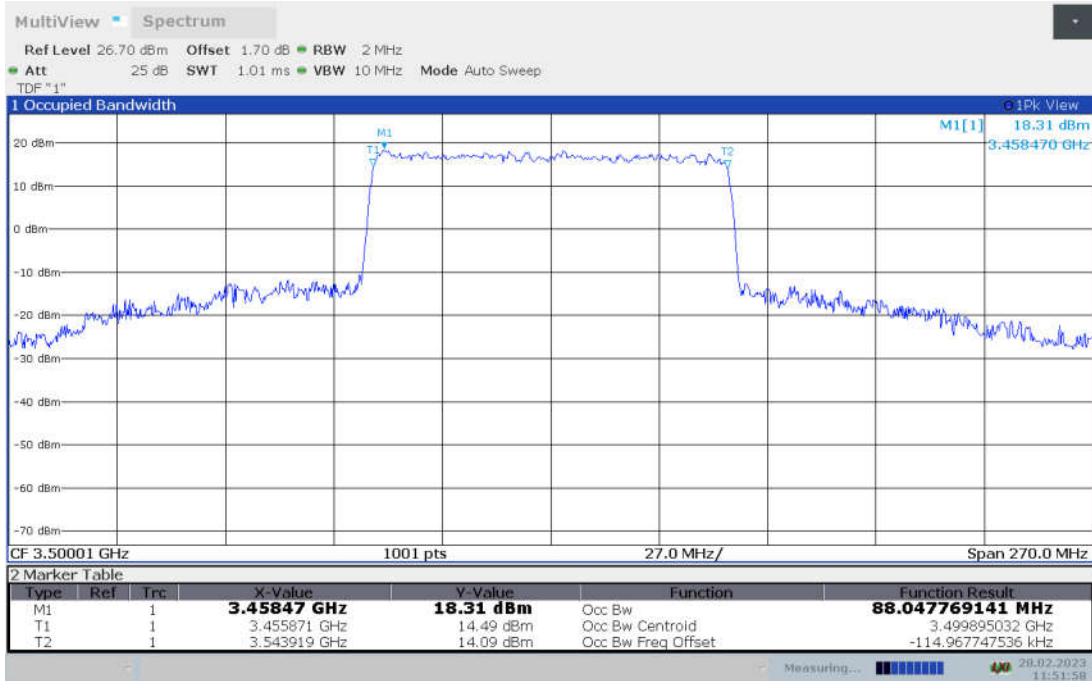

n77L,90MHz Bandwidth, CP-16QAM (99% BW)