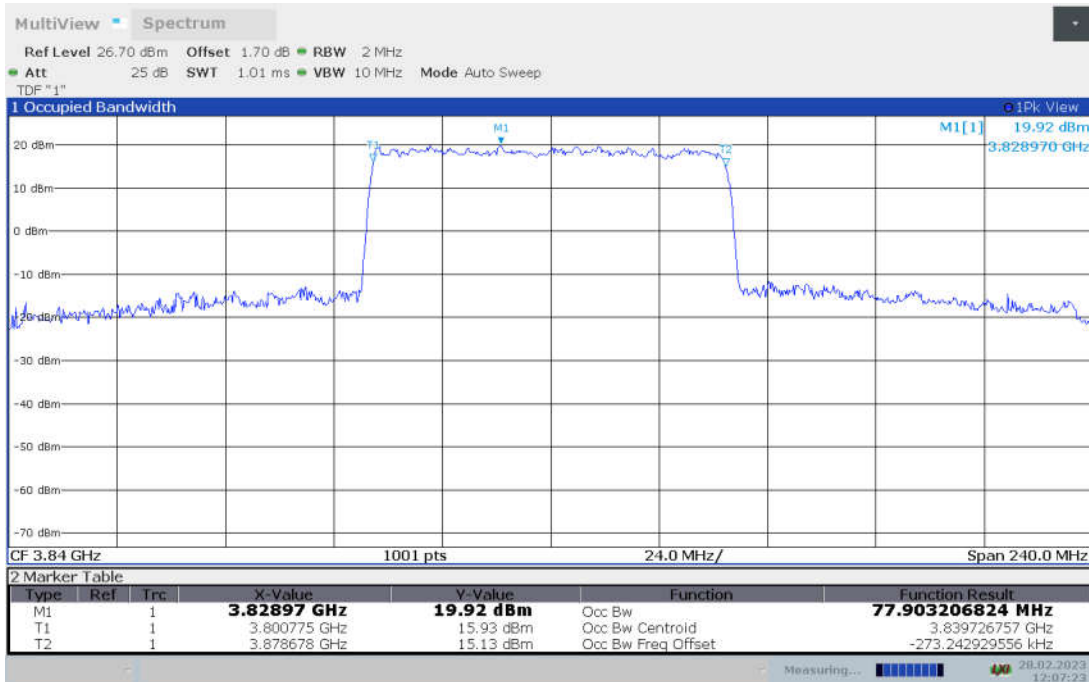

n77H,80MHz Bandwidth, DFT-s-16QAM (99% BW)