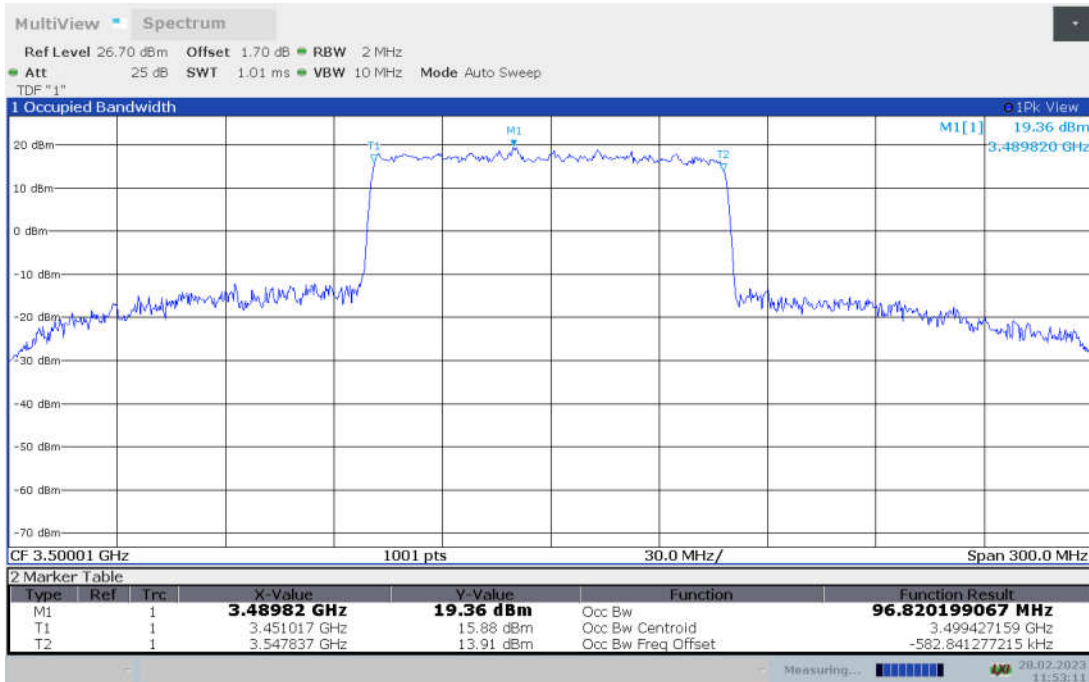

n77L, 100MHz Bandwidth, DFT-s-16QAM (99% BW)