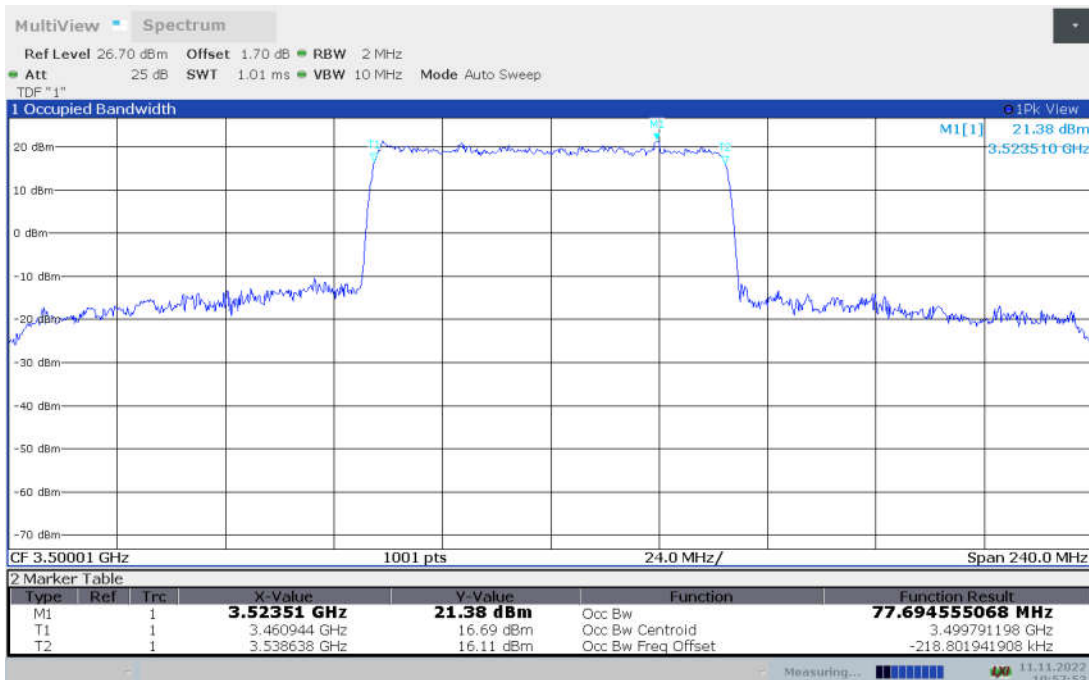

n77L,80MHz Bandwidth,DFT-s-QPSK (99% BW)