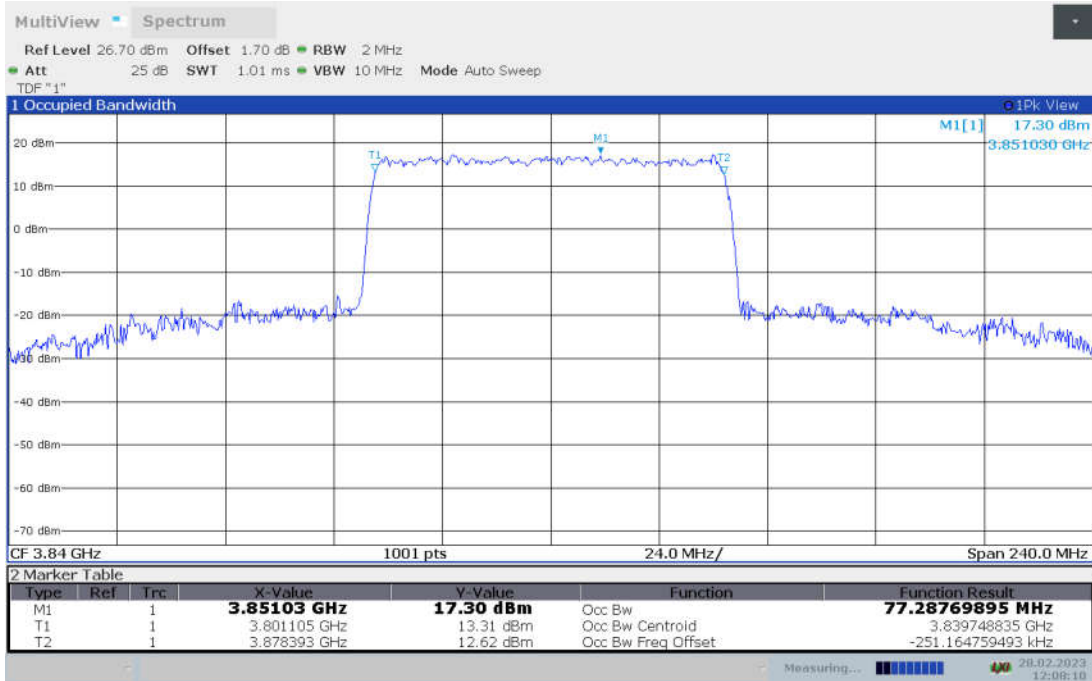

n77H,80MHz Bandwidth,DFT-s-pi/2 BPSK (99% BW)

n77H,80MHz Bandwidth,DFT-s-QPSK (99% BW)

n77H,80MHz Bandwidth, DFT-s-16QAM (99% BW)

n77H,80MHz Bandwidth, DFT-s-64QAM (99% BW)

n77H,80MHz Bandwidth, DFT-s-256QAM (99% BW)

n77H,80MHz Bandwidth, CP-QPSK (99% BW)

n77H,80MHz Bandwidth, CP-16QAM (99% BW)

n77H,80MHz Bandwidth, CP-64QAM (99% BW)