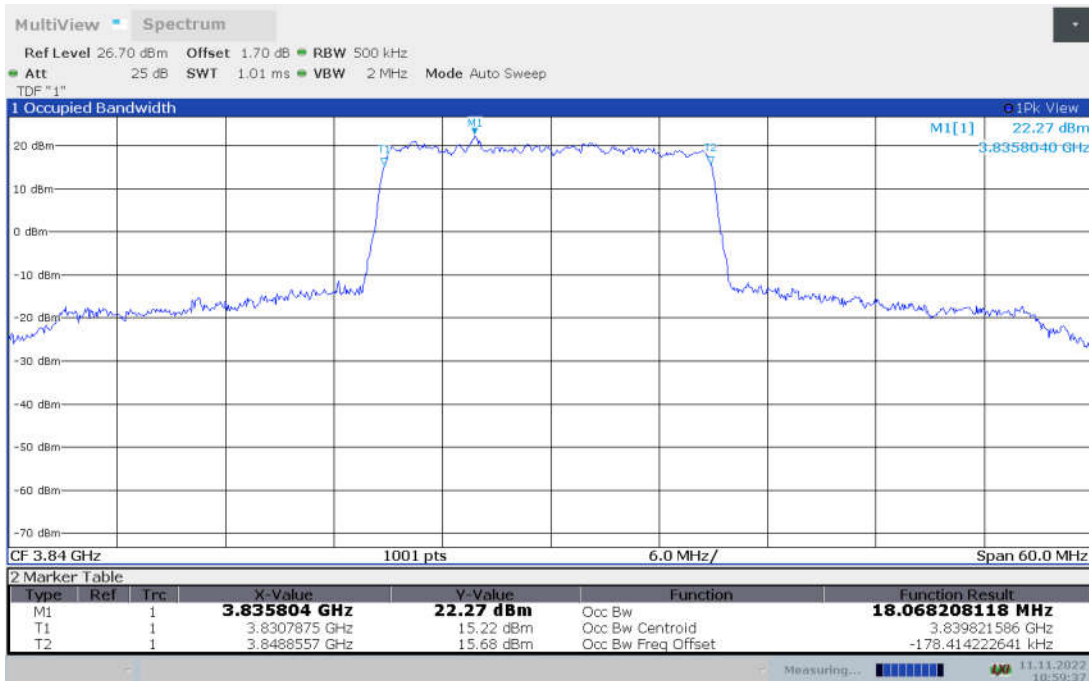

n77H,20MHz Bandwidth,DFT-s-QPSK (99% BW)