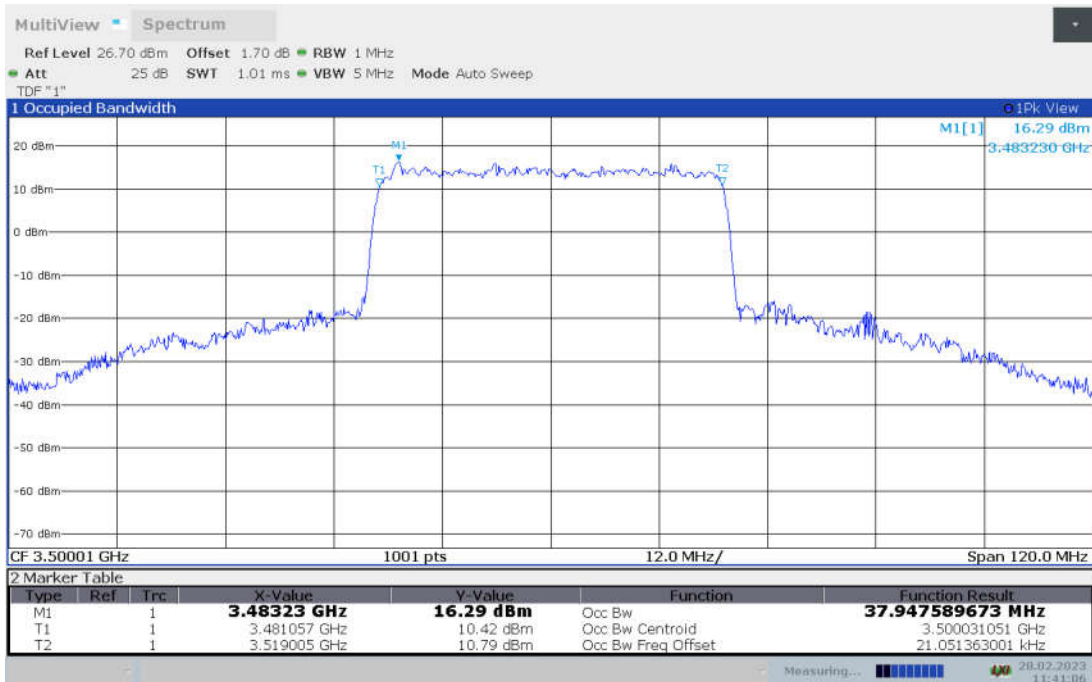

n77L,40MHz Bandwidth, CP-16QAM (99% BW)

n77L,40MHz Bandwidth, CP-64QAM (99% BW)

n77L,40MHz Bandwidth, CP-256QAM (99% BW)

n77L,50MHz(99% BW)

Frequency (MHz)	Occupied Bandwidth (99% BW) (MHz)								
	DFT-s-pi/2 BPSK	DFT-s-QPSK	DFT-s-16QAM	DFT-s-64QAM	DFT-s-256QAM	CP-QPSK	CP-16QAM	CP-64QAM	CP-256QAM
3500.01	45.793	46.032	45.942	45.935	46.005	47.567	47.666	47.610	47.576