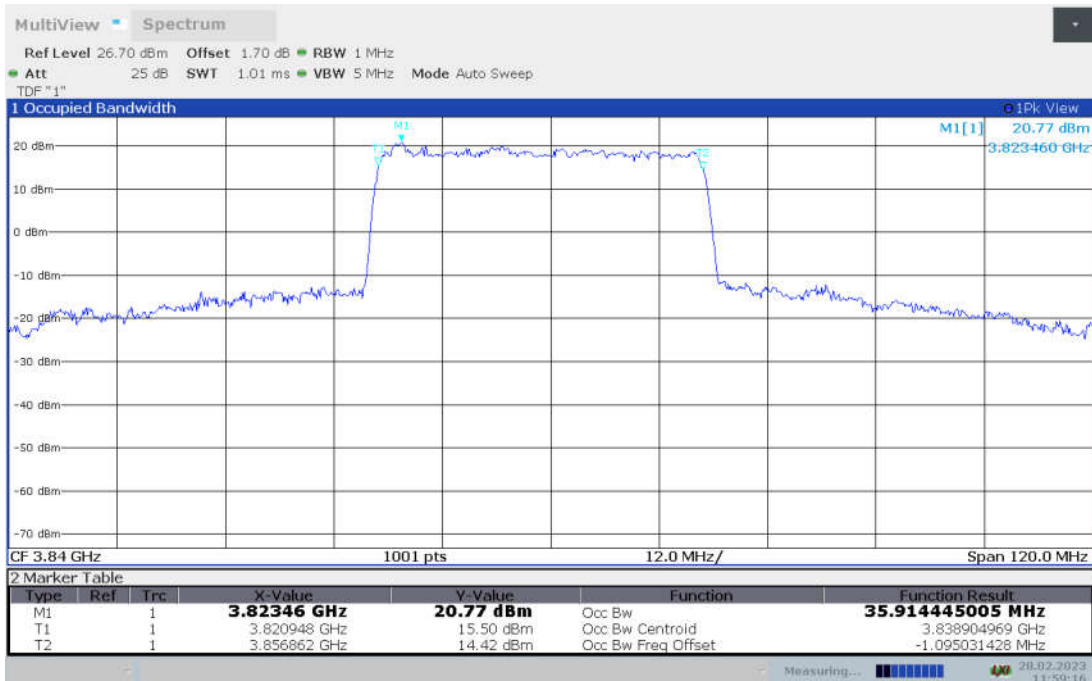

n77H,40MHz Bandwidth,DFT-s-pi/2 BPSK (99% BW)

n77H,40MHz Bandwidth,DFT-s-QPSK (99% BW)

n77H,40MHz Bandwidth, DFT-s-16QAM (99% BW)

n77H,40MHz Bandwidth, DFT-s-64QAM (99% BW)

n77H,40MHz Bandwidth, DFT-s-256QAM (99% BW)