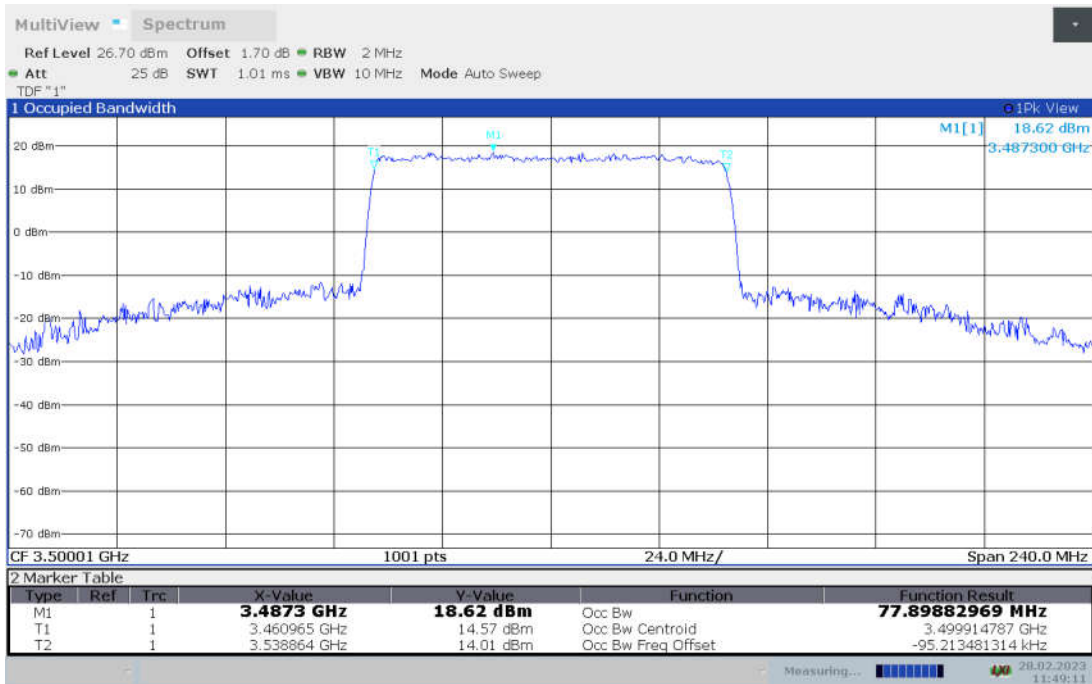

n77L,80MHz Bandwidth, CP-16QAM (99% BW)