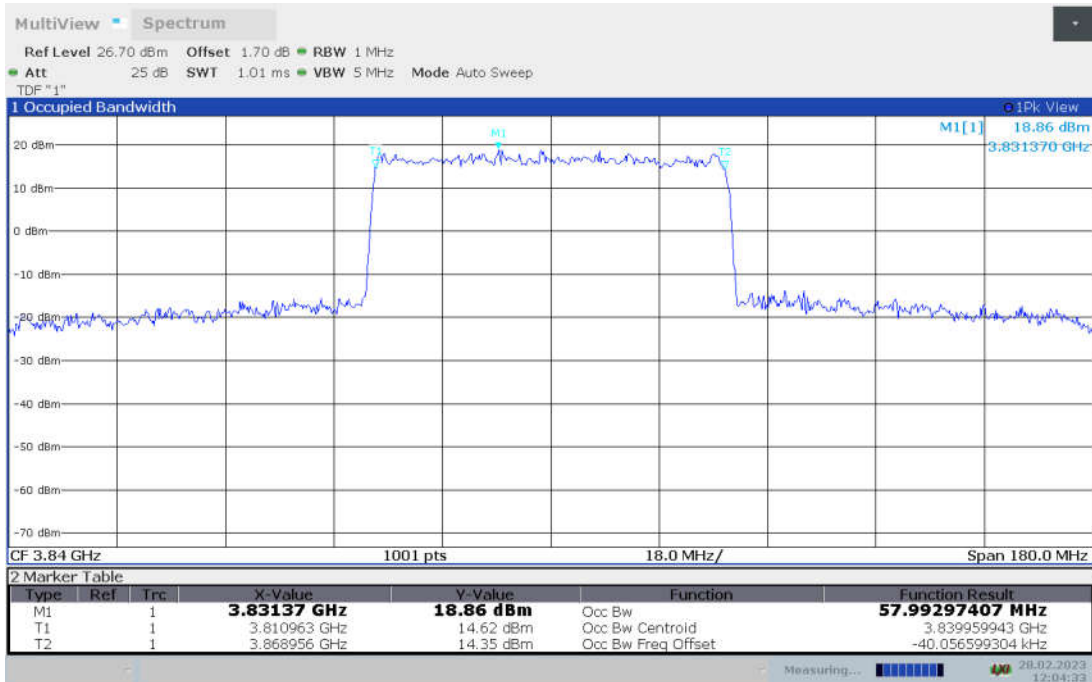

n77H,60MHz Bandwidth, DFT-s-16QAM (99% BW)