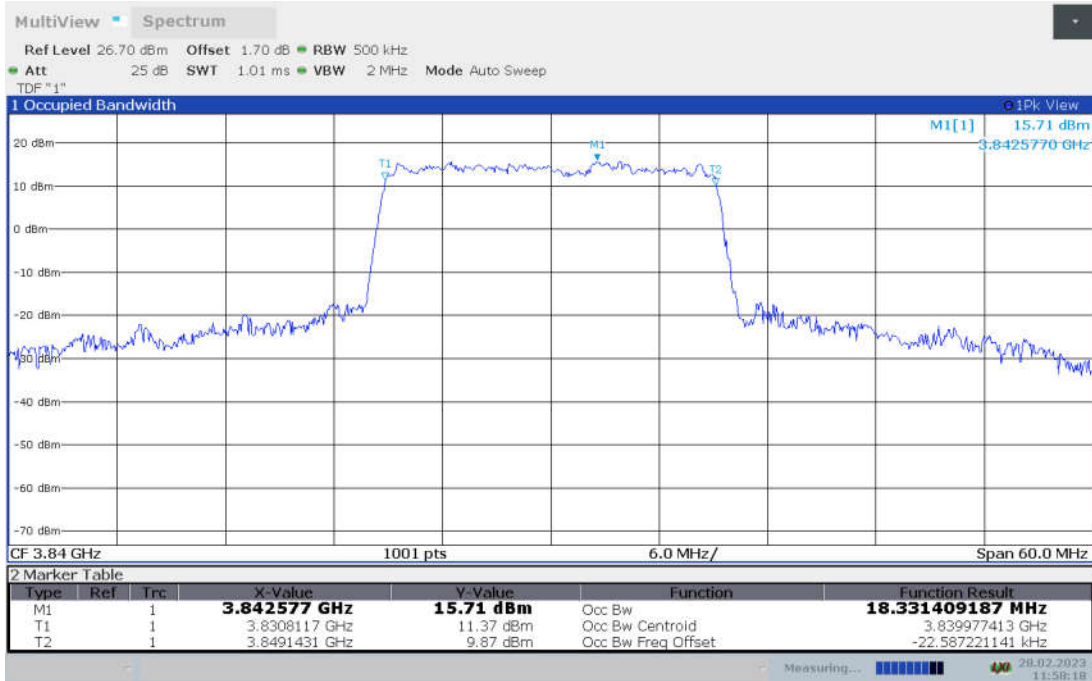

n77H,20MHz Bandwidth, CP-QPSK (99% BW)

n77H,20MHz Bandwidth, CP-16QAM (99% BW)

n77H,20MHz Bandwidth, CP-64QAM (99% BW)

n77H,20MHz Bandwidth, CP-256QAM (99% BW)

n77H,40MHz(99% BW)

Frequency (MHz)	Occupied Bandwidth (99% BW) (MHz)								
	DFT-s-pi/2 BPSK	DFT-s-QPSK	DFT-s-16QAM	DFT-s-64QAM	DFT-s-256QAM	CP-QPSK	CP-16QAM	CP-64QAM	CP-256QAM
3840	35.992	36.018	36.153	35.914	35.925	38.133	38.202	38.155	37.936