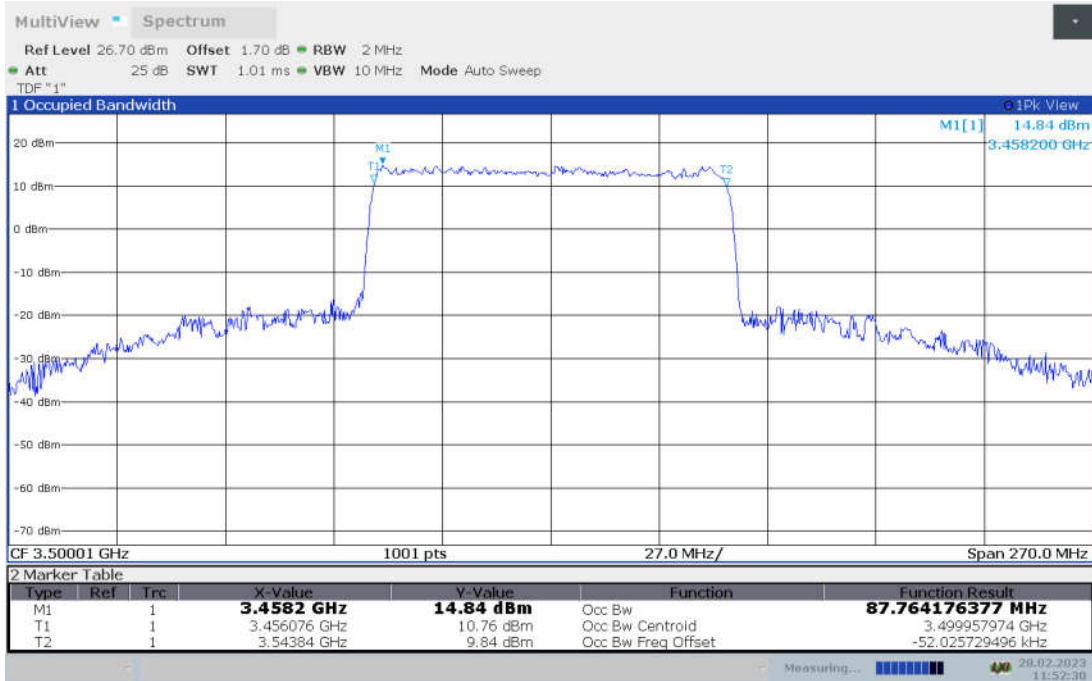

n77L,90MHz Bandwidth,DFT-s-pi/2 BPSK (99% BW)

n77L,90MHz Bandwidth,DFT-s-QPSK (99% BW)

n77L,90MHz Bandwidth, DFT-s-16QAM (99% BW)

n77L,90MHz Bandwidth, DFT-s-64QAM (99% BW)

n77L,90MHz Bandwidth, DFT-s-256QAM (99% BW)

n77L,90MHz Bandwidth, CP-QPSK (99% BW)

n77L,90MHz Bandwidth, CP-16QAM (99% BW)

n77L,90MHz Bandwidth, CP-64QAM (99% BW)

n77L,90MHz Bandwidth, CP-256QAM (99% BW)

n77L,100MHz(99% BW)

Frequency (MHz)	Occupied Bandwidth (99% BW) (MHz)								
	DFT-s-pi/2 BPSK	DFT-s-QPSK	DFT-s-16QAM	DFT-s-64QAM	DFT-s-256QAM	CP-QPSK	CP-16QAM	CP-64QAM	CP-256QAM
3500.01	96.882	96.723	96.820	96.832	96.661	97.850	97.793	97.589	97.744

n77L,100MHz Bandwidth,DFT-s-pi/2 BPSK (99% BW)

n77L,100MHz Bandwidth,DFT-s-QPSK (99% BW)

n77L, 100MHz Bandwidth, DFT-s-16QAM (99% BW)

n77L, 100MHz Bandwidth, DFT-s-64QAM (99% BW)

n77L,100MHz Bandwidth, DFT-s-256QAM (99% BW)