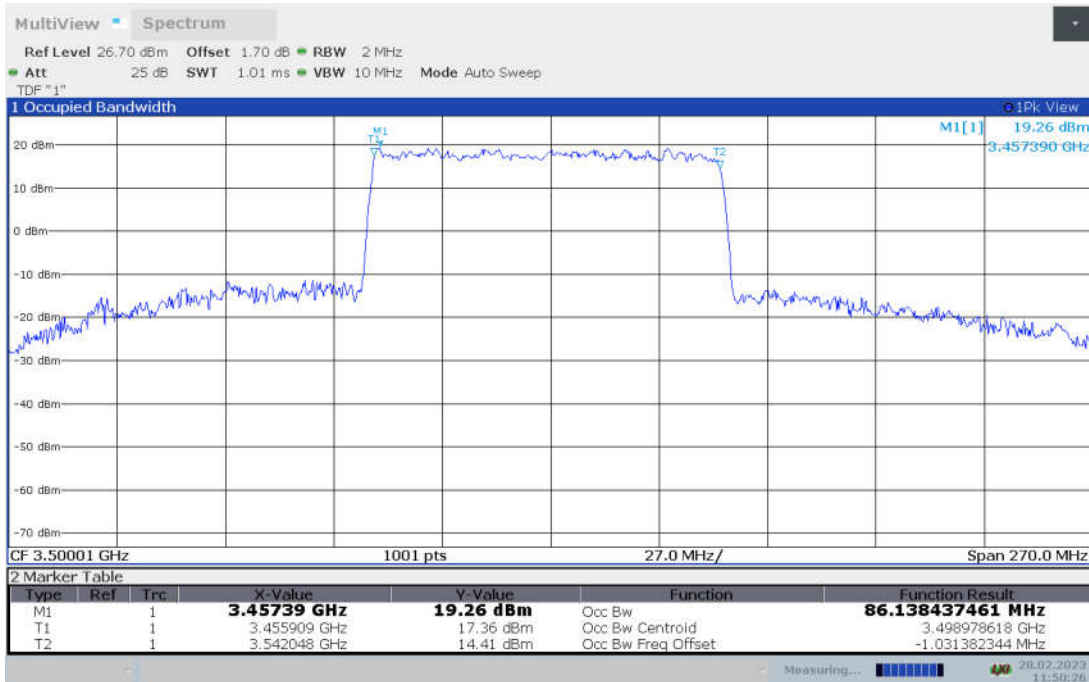

n77L,90MHz Bandwidth,DFT-s-pi/2 BPSK (99% BW)

n77L,90MHz Bandwidth,DFT-s-QPSK (99% BW)

n77L,90MHz Bandwidth, DFT-s-16QAM (99% BW)

n77L,90MHz Bandwidth, DFT-s-64QAM (99% BW)

n77L,90MHz Bandwidth, DFT-s-256QAM (99% BW)