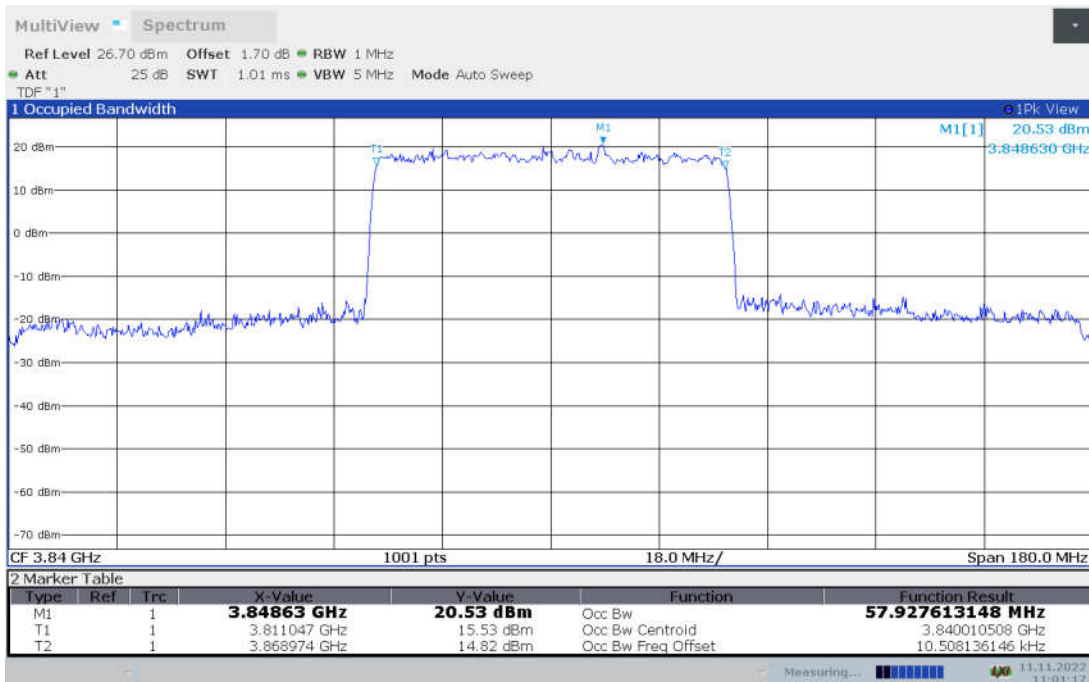

n77H,60MHz Bandwidth,DFT-s-QPSK (99% BW)