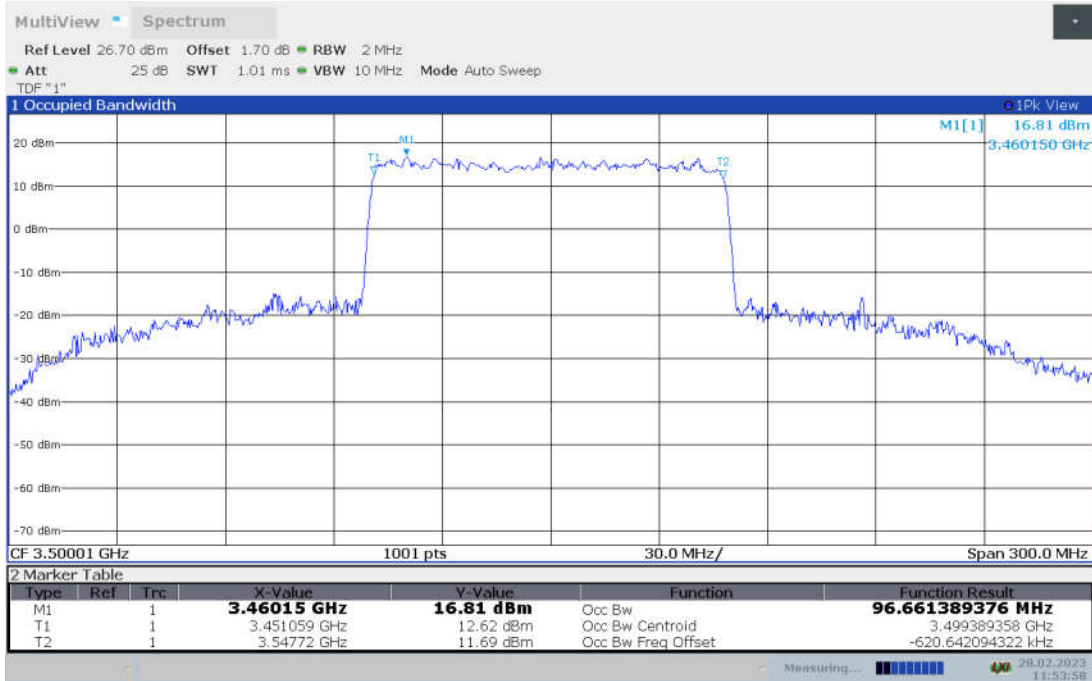

n77L,100MHz Bandwidth,DFT-s-pi/2 BPSK (99% BW)

n77L,100MHz Bandwidth,DFT-s-QPSK (99% BW)

n77L, 100MHz Bandwidth, DFT-s-16QAM (99% BW)

n77L, 100MHz Bandwidth, DFT-s-64QAM (99% BW)

n77L,100MHz Bandwidth, DFT-s-256QAM (99% BW)