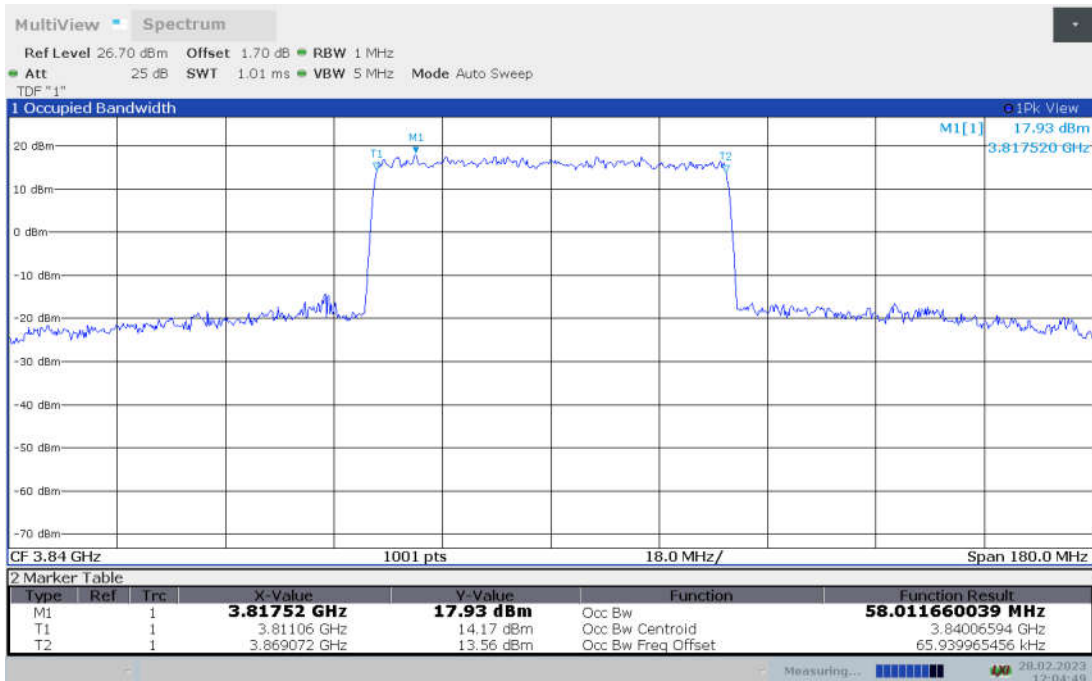

n77H,60MHz Bandwidth,DFT-s-pi/2 BPSK (99% BW)

n77H,60MHz Bandwidth,DFT-s-QPSK (99% BW)

n77H,60MHz Bandwidth, DFT-s-16QAM (99% BW)

n77H,60MHz Bandwidth, DFT-s-64QAM (99% BW)

n77H,60MHz Bandwidth, DFT-s-256QAM (99% BW)