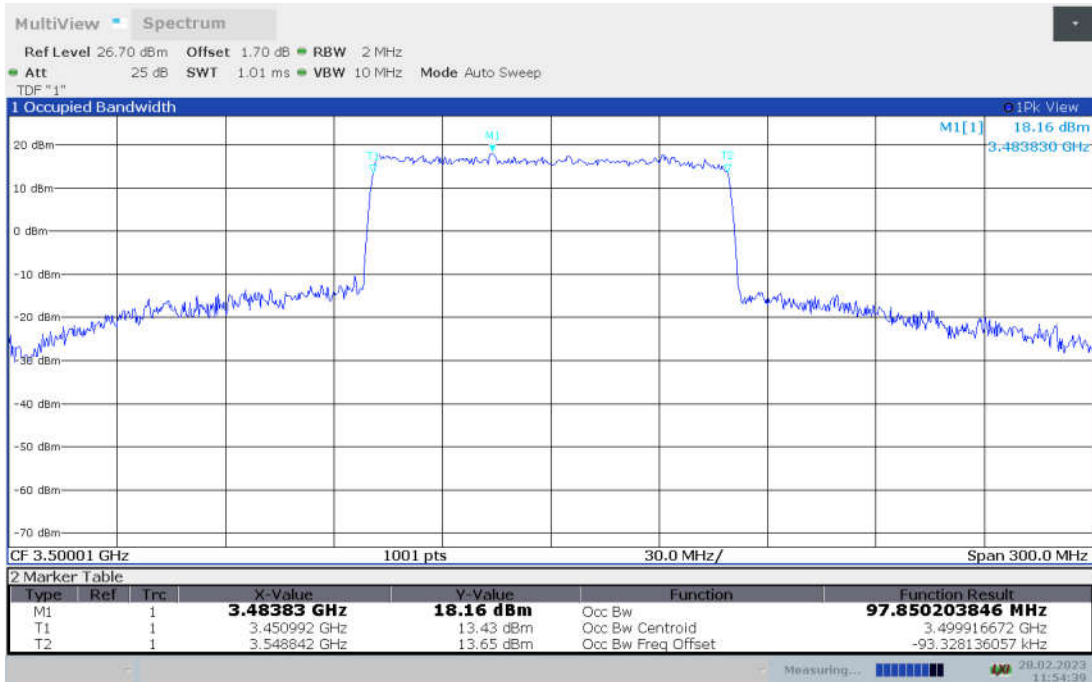

n77L,100MHz Bandwidth, CP-QPSK (99% BW)