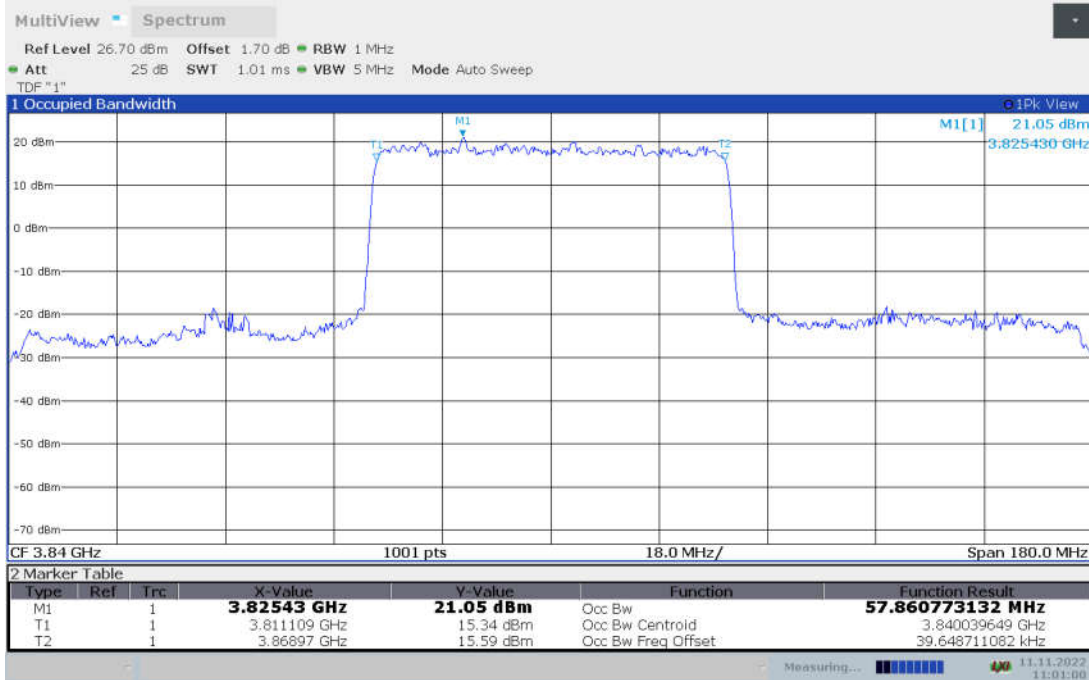

n77H,50MHz Bandwidth,DFT-s-pi/2 BPSK (99% BW)

n77H,50MHz Bandwidth,DFT-s-QPSK (99% BW)

n77H,50MHz Bandwidth, DFT-s-16QAM (99% BW)

n77H,50MHz Bandwidth, DFT-s-64QAM (99% BW)

n77H,50MHz Bandwidth, DFT-s-256QAM (99% BW)

n77H,50MHz Bandwidth, CP-QPSK (99% BW)

n77H,50MHz Bandwidth, CP-16QAM (99% BW)

n77H,50MHz Bandwidth, CP-64QAM (99% BW)

n77H,50MHz Bandwidth, CP-256QAM (99% BW)

n77H,60MHz(99% BW)

Frequency (MHz)	Occupied Bandwidth (99% BW) (MHz)								
	DFT-s-pi/2 BPSK	DFT-s-QPSK	DFT-s-16QAM	DFT-s-64QAM	DFT-s-256QAM	CP-QPSK	CP-16QAM	CP-64QAM	CP-256QAM
3840	57.861	57.928	57.993	58.012	57.991	57.886	57.885	58.010	57.931

n77H,60MHz Bandwidth,DFT-s-pi/2 BPSK (99% BW)

n77H,60MHz Bandwidth,DFT-s-QPSK (99% BW)

n77H,60MHz Bandwidth, DFT-s-16QAM (99% BW)

n77H,60MHz Bandwidth, DFT-s-64QAM (99% BW)

n77H,60MHz Bandwidth, DFT-s-256QAM (99% BW)