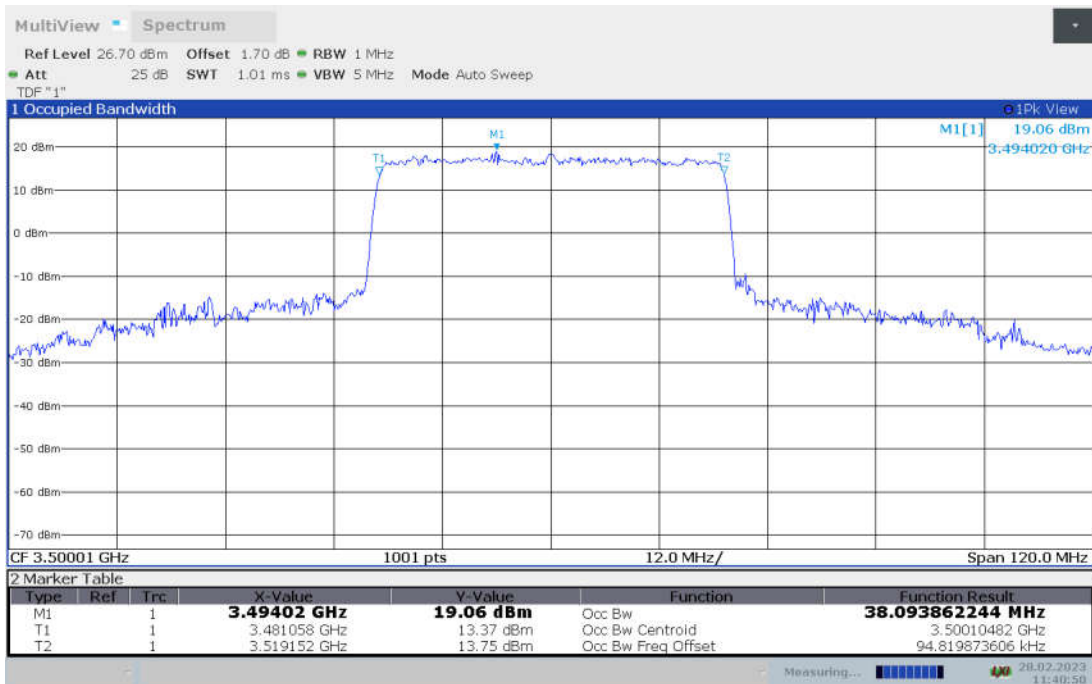

n77L,40MHz Bandwidth, CP-16QAM (99% BW)

n77L,40MHz Bandwidth, CP-64QAM (99% BW)

n77L,40MHz Bandwidth, CP-256QAM (99% BW)

n77L,50MHz(99% BW)

Frequency (MHz)	Occupied Bandwidth (99% BW) (MHz)								
	DFT-s-pi/2 BPSK	DFT-s-QPSK	DFT-s-16QAM	DFT-s-64QAM	DFT-s-256QAM	CP-QPSK	CP-16QAM	CP-64QAM	CP-256QAM
3500.01	45.793	46.032	45.942	45.935	46.005	47.567	47.666	47.610	47.576

n77L,50MHz Bandwidth,DFT-s-pi/2 BPSK (99% BW)

n77L,50MHz Bandwidth,DFT-s-QPSK (99% BW)

n77L,50MHz Bandwidth, DFT-s-16QAM (99% BW)

n77L,50MHz Bandwidth, DFT-s-64QAM (99% BW)

n77L,50MHz Bandwidth, DFT-s-256QAM (99% BW)