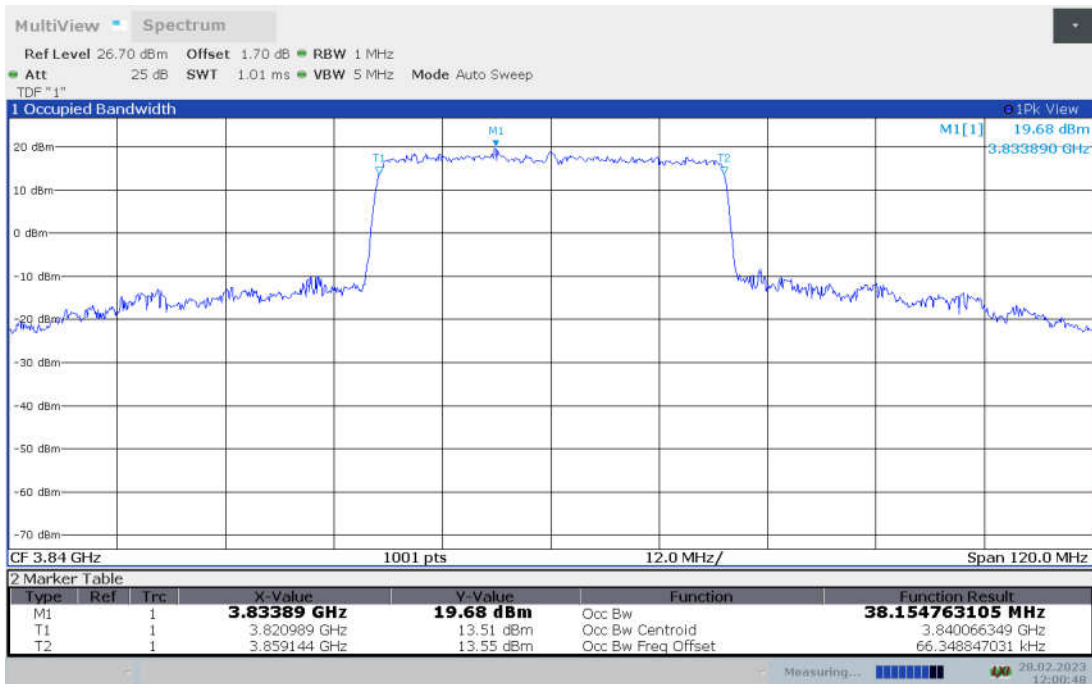

n77H,40MHz Bandwidth, CP-64QAM (99% BW)