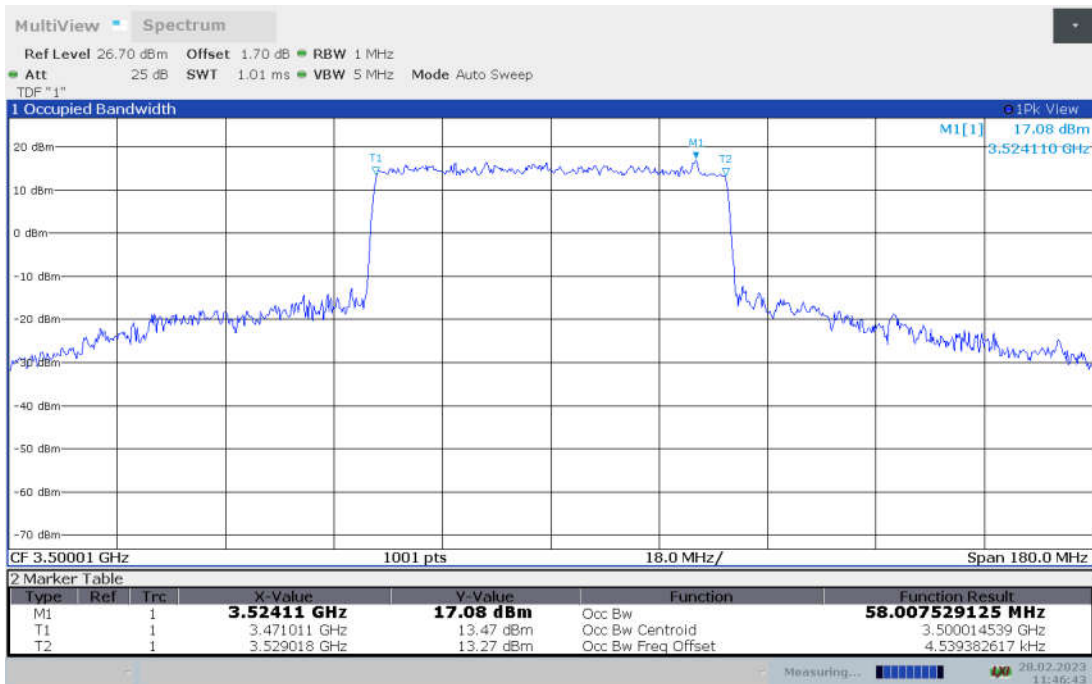

n77L,60MHz Bandwidth, CP-64QAM (99% BW)