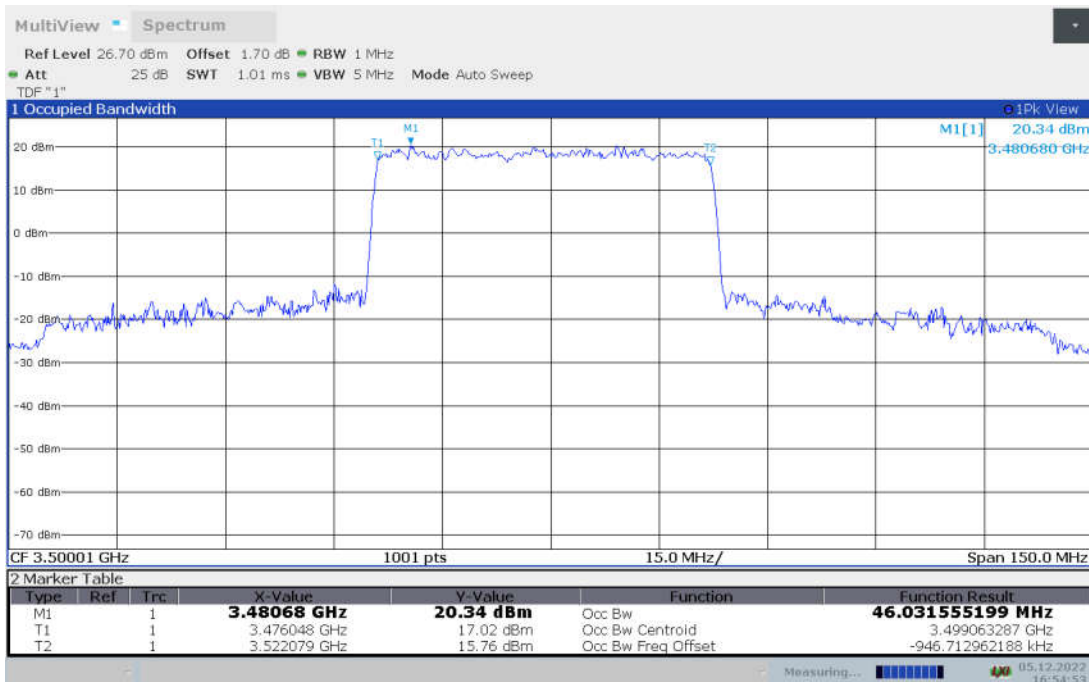

n77L,50MHz Bandwidth,DFT-s-QPSK (99% BW)