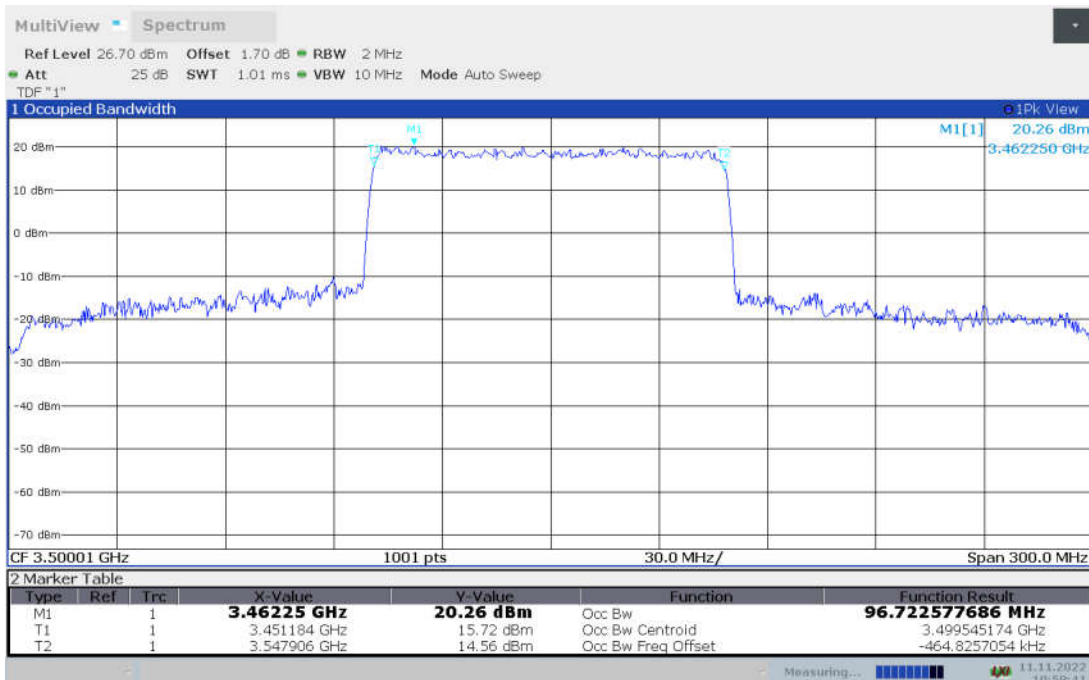

n77L,100MHz Bandwidth,DFT-s-QPSK (99% BW)