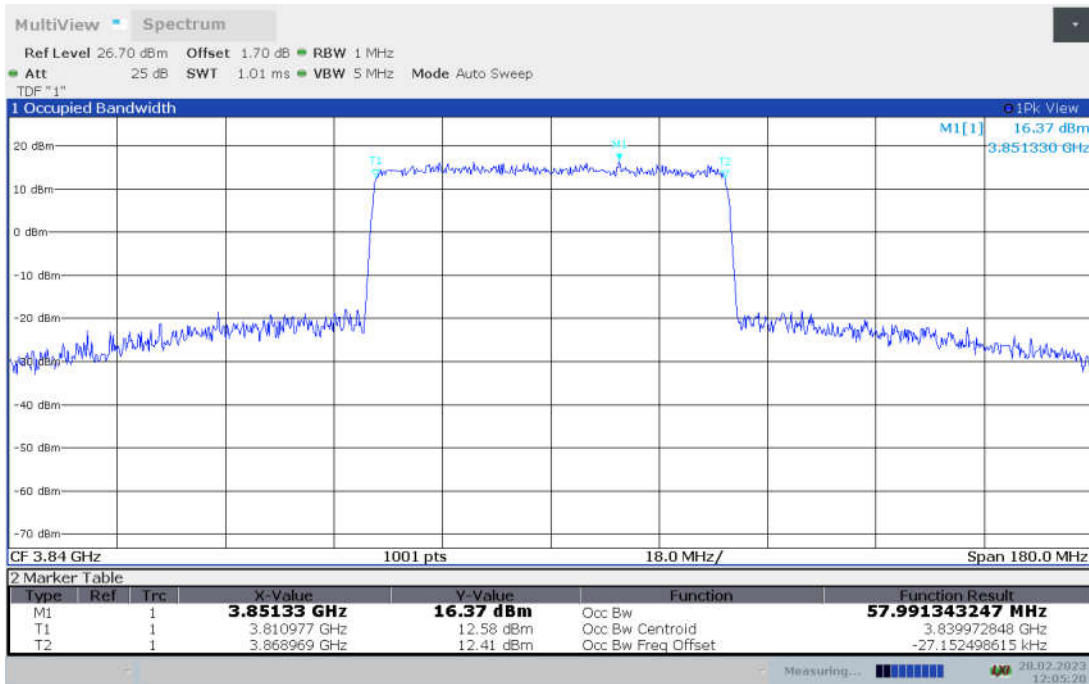

n77H,60MHz Bandwidth,DFT-s-pi/2 BPSK (99% BW)

n77H,60MHz Bandwidth,DFT-s-QPSK (99% BW)

n77H,60MHz Bandwidth, DFT-s-16QAM (99% BW)

n77H,60MHz Bandwidth, DFT-s-64QAM (99% BW)

n77H,60MHz Bandwidth, DFT-s-256QAM (99% BW)