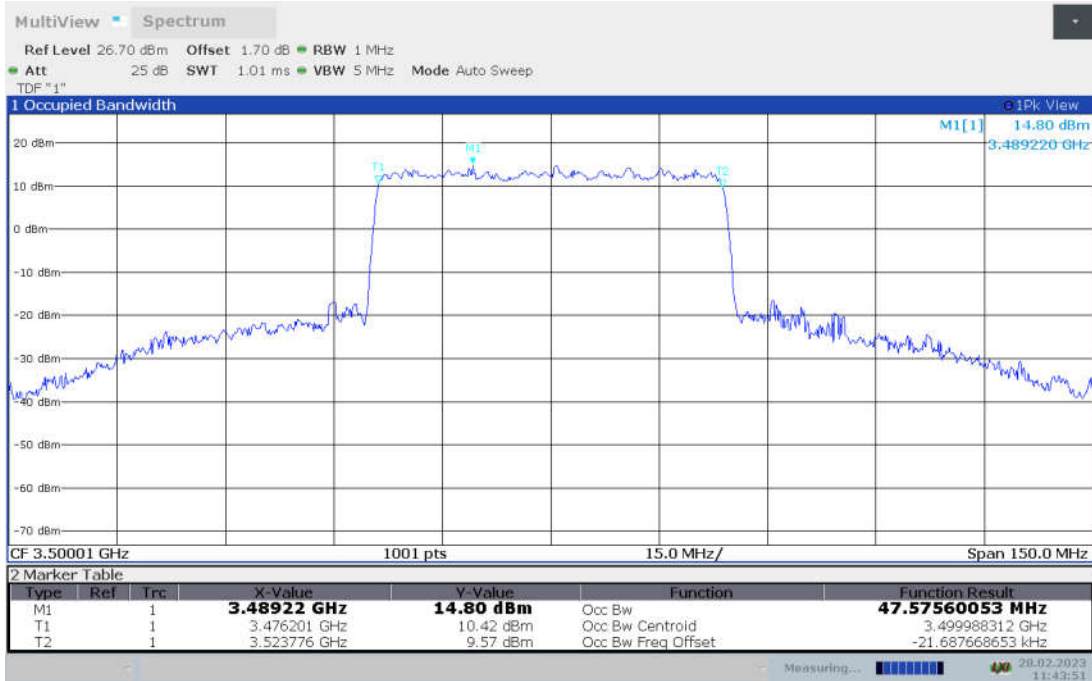

n77L,50MHz Bandwidth, CP-QPSK (99% BW)

n77L,50MHz Bandwidth, CP-16QAM (99% BW)

n77L,50MHz Bandwidth, CP-64QAM (99% BW)

n77L,50MHz Bandwidth, CP-256QAM (99% BW)

n77L,60MHz(99% BW)

Frequency (MHz)	Occupied Bandwidth (99% BW) (MHz)								
	DFT-s-pi/2 BPSK	DFT-s-QPSK	DFT-s-16QAM	DFT-s-64QAM	DFT-s-256QAM	CP-QPSK	CP-16QAM	CP-64QAM	CP-256QAM
3500.01	57.839	57.900	58.085	58.024	58.061	57.828	57.811	58.008	57.995

n77L,60MHz Bandwidth,DFT-s-pi/2 BPSK (99% BW)

n77L,60MHz Bandwidth,DFT-s-QPSK (99% BW)

n77L,60MHz Bandwidth, DFT-s-16QAM (99% BW)

n77L,60MHz Bandwidth, DFT-s-64QAM (99% BW)

n77L,60MHz Bandwidth, DFT-s-256QAM (99% BW)