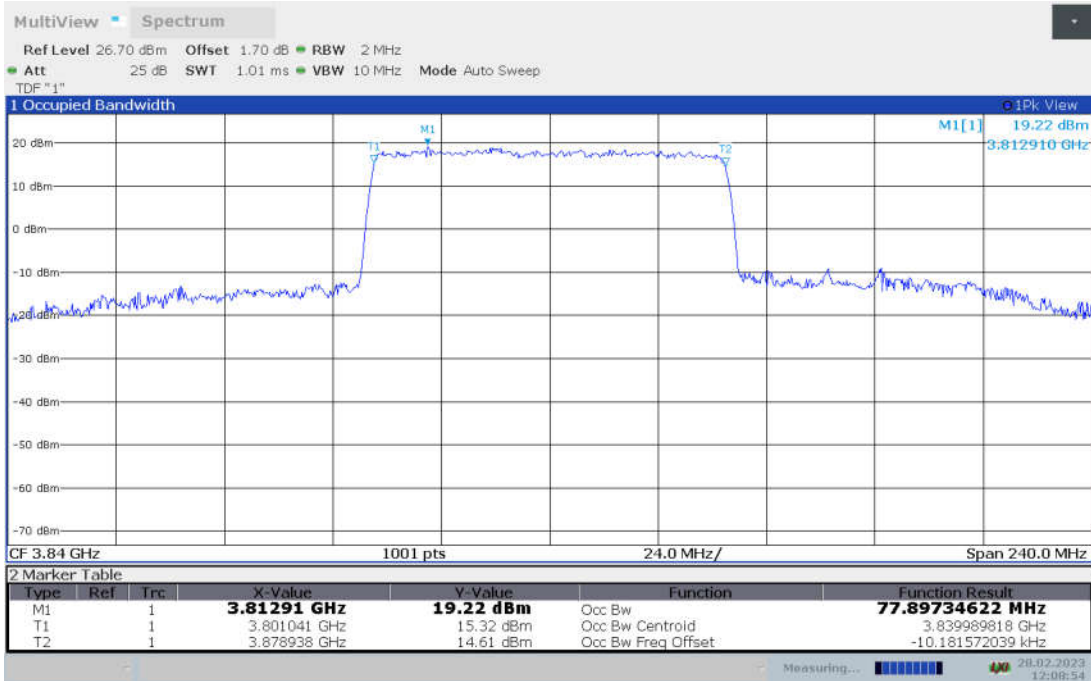

n77H,80MHz Bandwidth,DFT-s-pi/2 BPSK (99% BW)

n77H,80MHz Bandwidth,DFT-s-QPSK (99% BW)

n77H,80MHz Bandwidth, DFT-s-16QAM (99% BW)

n77H,80MHz Bandwidth, DFT-s-64QAM (99% BW)

n77H,80MHz Bandwidth, DFT-s-256QAM (99% BW)

n77H,80MHz Bandwidth, CP-QPSK (99% BW)

n77H,80MHz Bandwidth, CP-16QAM (99% BW)

n77H,80MHz Bandwidth, CP-64QAM (99% BW)