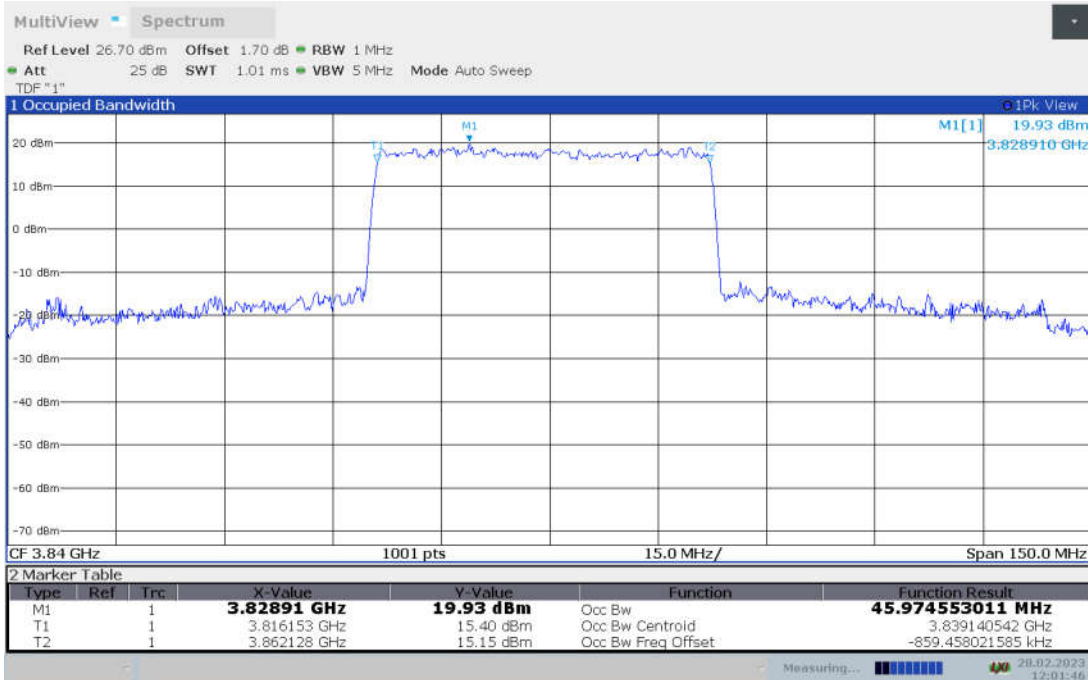

n77H,50MHz Bandwidth, DFT-s-16QAM (99% BW)