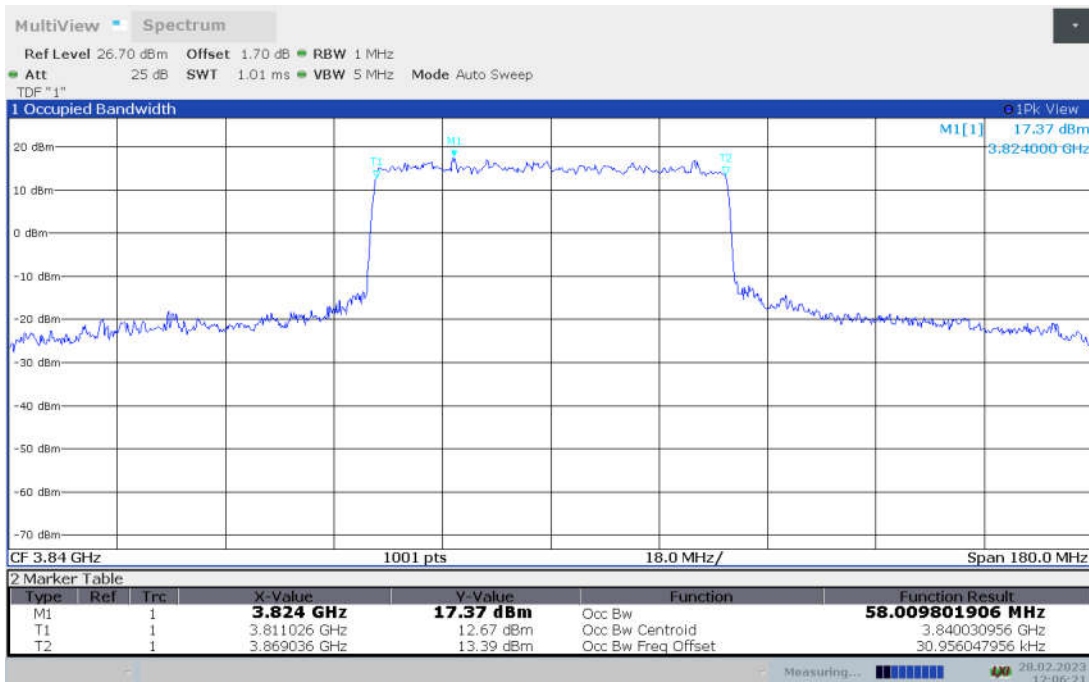

n77H,60MHz Bandwidth, CP-64QAM (99% BW)