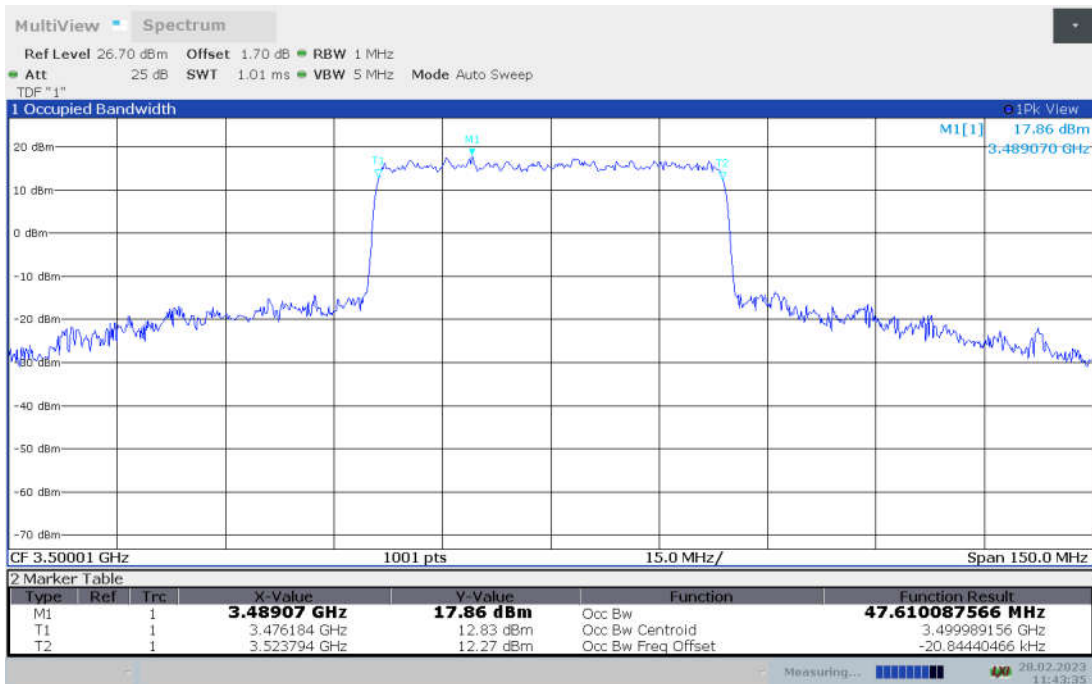

n77L,50MHz Bandwidth, CP-64QAM (99% BW)