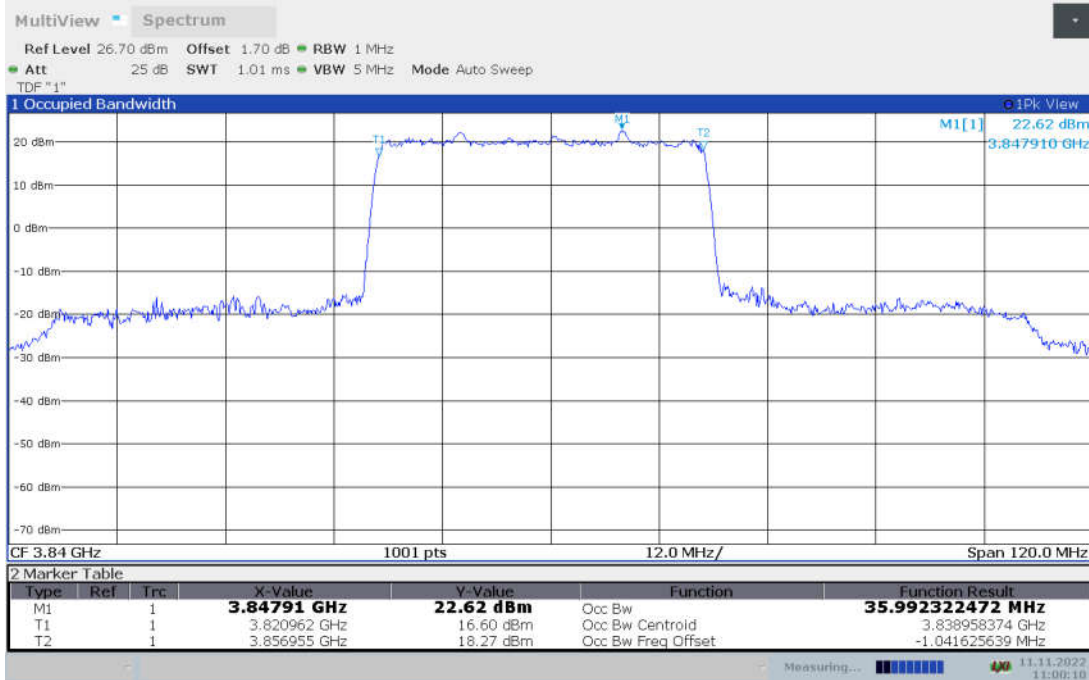

n77H,20MHz Bandwidth, CP-QPSK (99% BW)

n77H,20MHz Bandwidth, CP-16QAM (99% BW)

n77H,20MHz Bandwidth, CP-64QAM (99% BW)

n77H,20MHz Bandwidth, CP-256QAM (99% BW)

n77H,40MHz(99% BW)

Frequency (MHz)	Occupied Bandwidth (99% BW) (MHz)								
	DFT-s-pi/2 BPSK	DFT-s-QPSK	DFT-s-16QAM	DFT-s-64QAM	DFT-s-256QAM	CP-QPSK	CP-16QAM	CP-64QAM	CP-256QAM
3840	35.992	36.018	36.153	35.914	35.925	38.133	38.202	38.155	37.936

n77H,40MHz Bandwidth,DFT-s-pi/2 BPSK (99% BW)

n77H,40MHz Bandwidth,DFT-s-QPSK (99% BW)

n77H,40MHz Bandwidth, DFT-s-16QAM (99% BW)

n77H,40MHz Bandwidth, DFT-s-64QAM (99% BW)

n77H,40MHz Bandwidth, DFT-s-256QAM (99% BW)