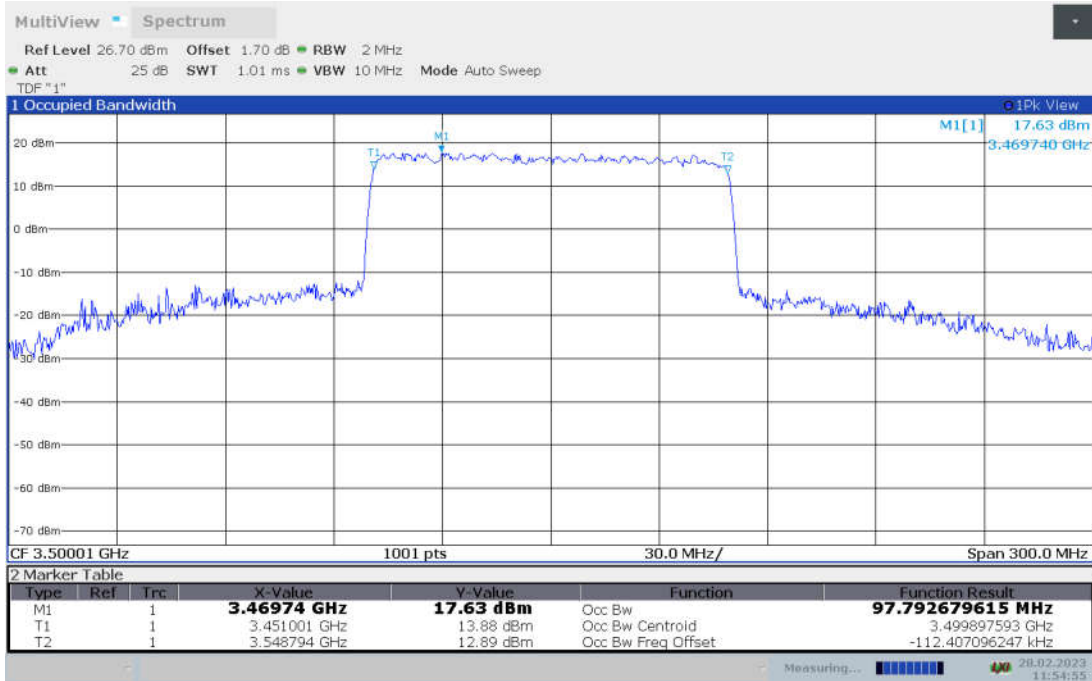

n77L,100MHz Bandwidth, CP-16QAM (99% BW)