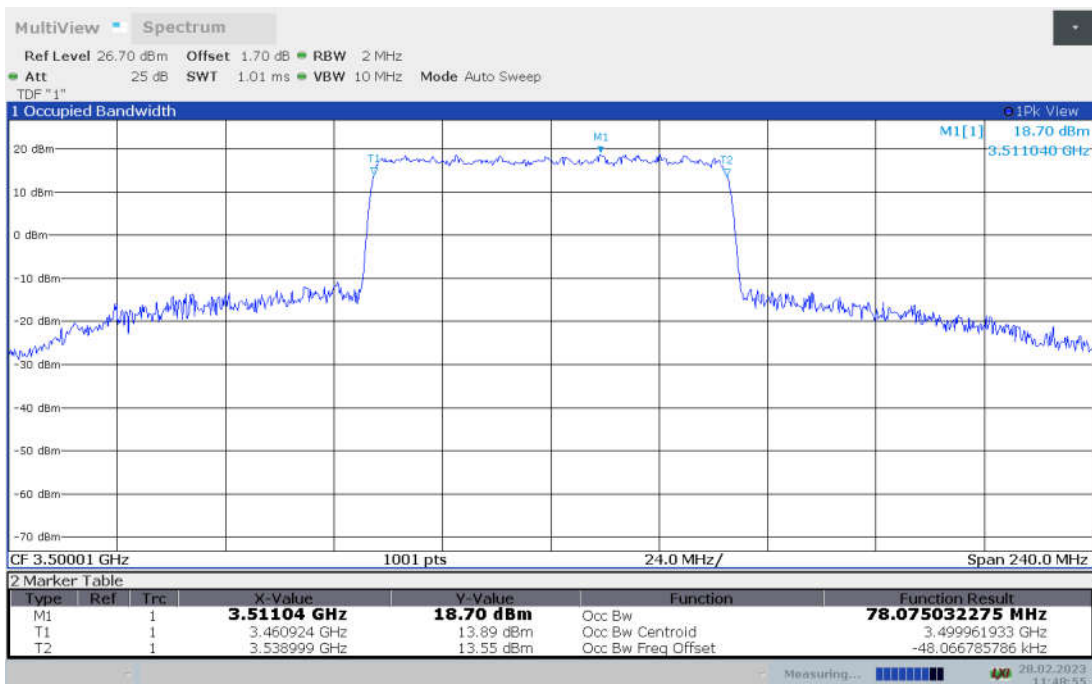

n77L,80MHz Bandwidth, CP-QPSK (99% BW)