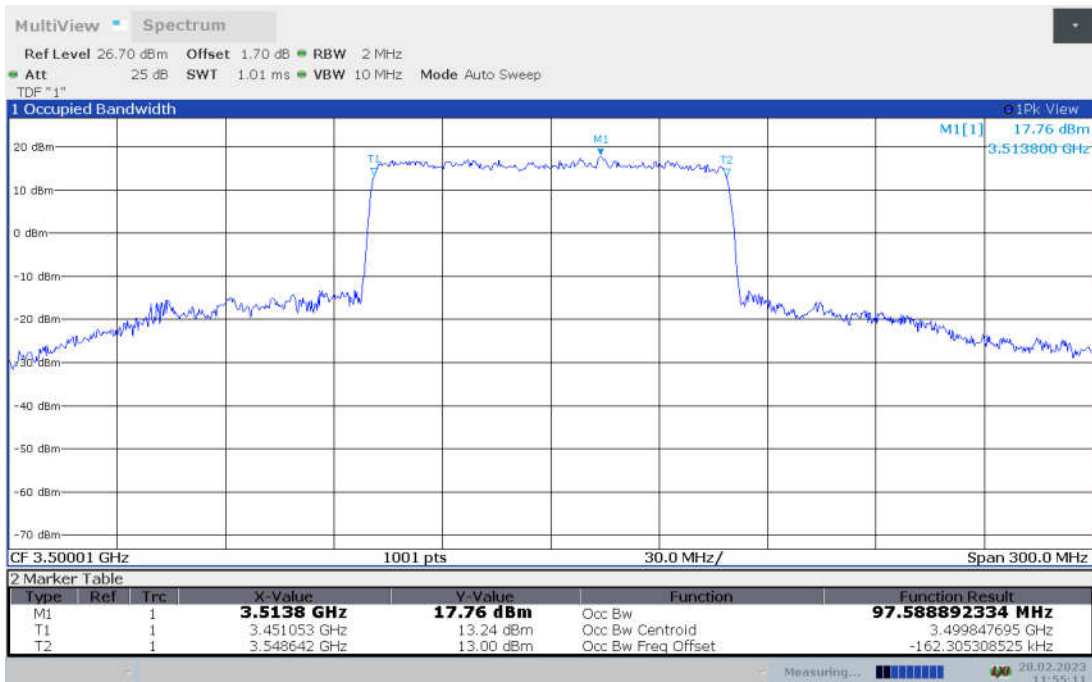

n77L,100MHz Bandwidth, CP-64QAM (99% BW)