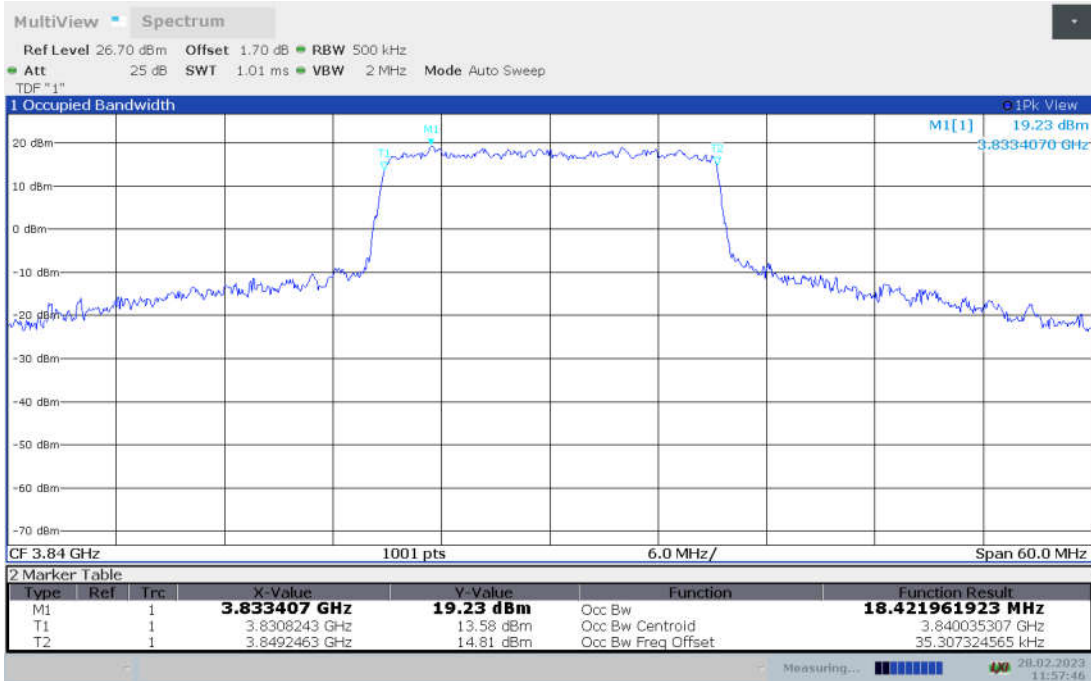

n77H,20MHz Bandwidth, CP-16QAM (99% BW)