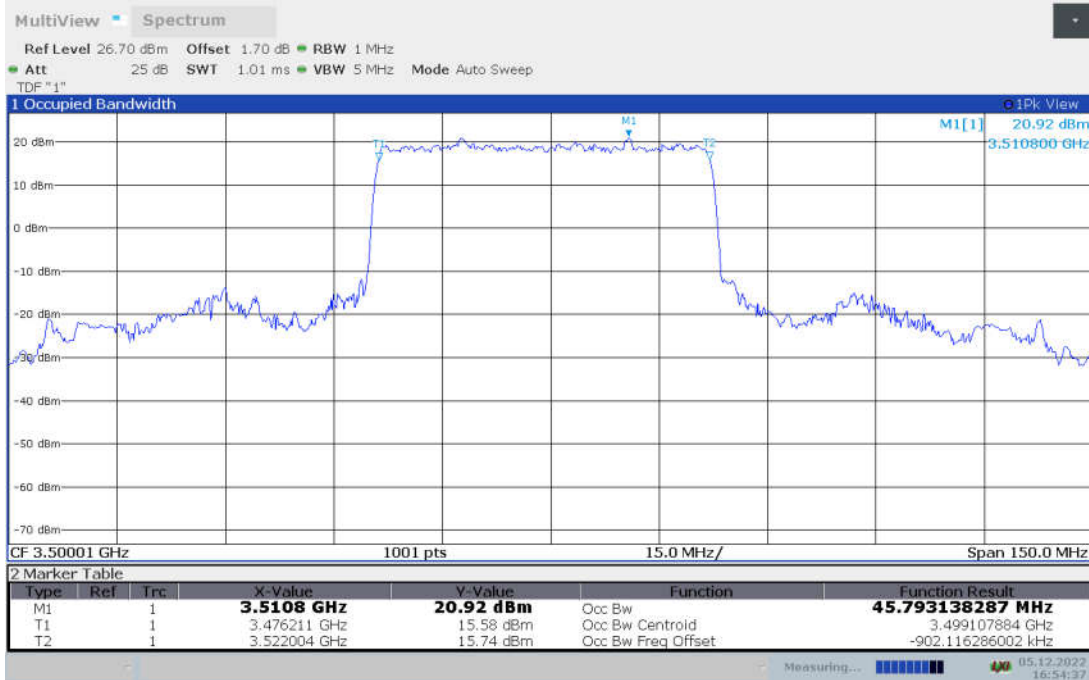

n77L,40MHz Bandwidth, CP-16QAM (99% BW)

n77L,40MHz Bandwidth, CP-64QAM (99% BW)

n77L,40MHz Bandwidth, CP-256QAM (99% BW)

n77L,50MHz(99% BW)

Frequency (MHz)	Occupied Bandwidth (99% BW) (MHz)								
	DFT-s-pi/2 BPSK	DFT-s-QPSK	DFT-s-16QAM	DFT-s-64QAM	DFT-s-256QAM	CP-QPSK	CP-16QAM	CP-64QAM	CP-256QAM
3500.01	45.793	46.032	45.942	45.935	46.005	47.567	47.666	47.610	47.576

n77L,50MHz Bandwidth,DFT-s-pi/2 BPSK (99% BW)

n77L,50MHz Bandwidth,DFT-s-QPSK (99% BW)

n77L,50MHz Bandwidth, DFT-s-16QAM (99% BW)

n77L,50MHz Bandwidth, DFT-s-64QAM (99% BW)

n77L,50MHz Bandwidth, DFT-s-256QAM (99% BW)