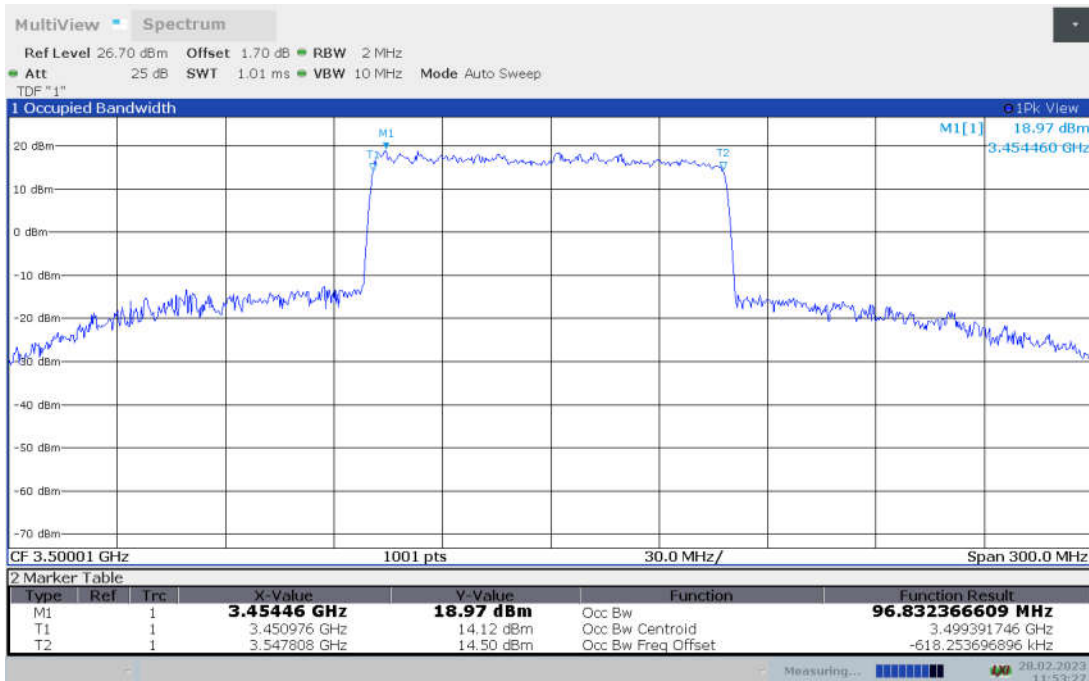

n77L,100MHz Bandwidth,DFT-s-pi/2 BPSK (99% BW)

n77L,100MHz Bandwidth,DFT-s-QPSK (99% BW)

n77L, 100MHz Bandwidth, DFT-s-16QAM (99% BW)

n77L, 100MHz Bandwidth, DFT-s-64QAM (99% BW)

n77L,100MHz Bandwidth, DFT-s-256QAM (99% BW)