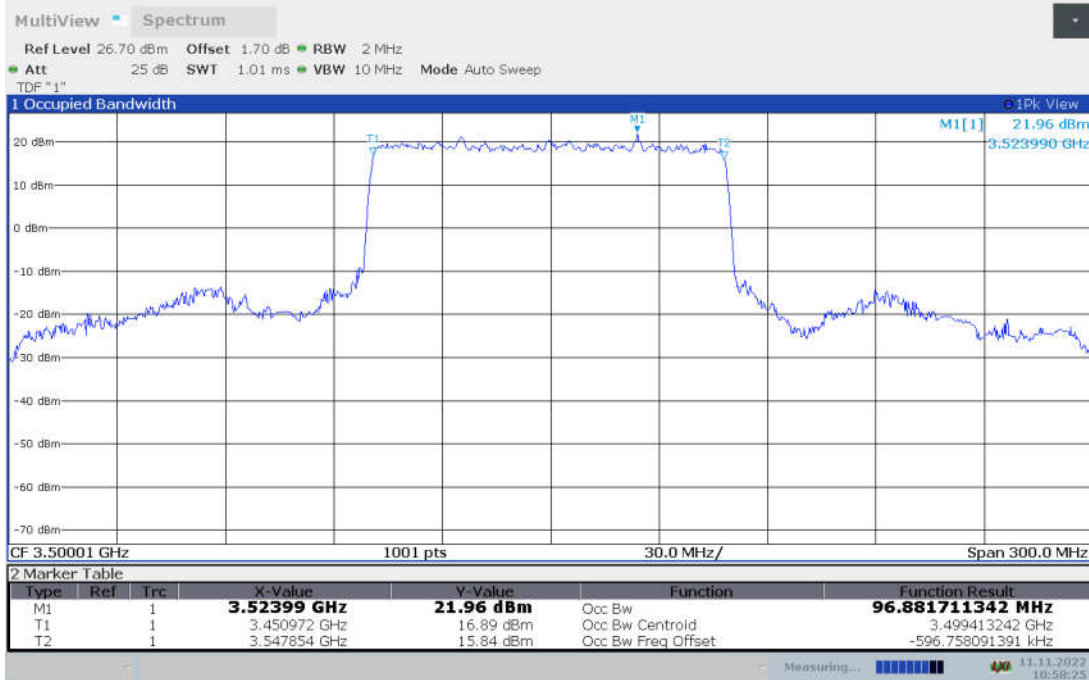

n77L,90MHz Bandwidth,DFT-s-pi/2 BPSK (99% BW)

n77L,90MHz Bandwidth,DFT-s-QPSK (99% BW)

n77L,90MHz Bandwidth, DFT-s-16QAM (99% BW)

n77L,90MHz Bandwidth, DFT-s-64QAM (99% BW)

n77L,90MHz Bandwidth, DFT-s-256QAM (99% BW)

n77L,90MHz Bandwidth, CP-QPSK (99% BW)

n77L,90MHz Bandwidth, CP-16QAM (99% BW)

n77L,90MHz Bandwidth, CP-64QAM (99% BW)

n77L,90MHz Bandwidth, CP-256QAM (99% BW)

n77L,100MHz(99% BW)

Frequency (MHz)	Occupied Bandwidth (99% BW) (MHz)								
	DFT-s-pi/2 BPSK	DFT-s-QPSK	DFT-s-16QAM	DFT-s-64QAM	DFT-s-256QAM	CP-QPSK	CP-16QAM	CP-64QAM	CP-256QAM
3500.01	96.882	96.723	96.820	96.832	96.661	97.850	97.793	97.589	97.744

n77L,100MHz Bandwidth,DFT-s-pi/2 BPSK (99% BW)

n77L,100MHz Bandwidth,DFT-s-QPSK (99% BW)

n77L, 100MHz Bandwidth, DFT-s-16QAM (99% BW)

n77L, 100MHz Bandwidth, DFT-s-64QAM (99% BW)

n77L,100MHz Bandwidth, DFT-s-256QAM (99% BW)