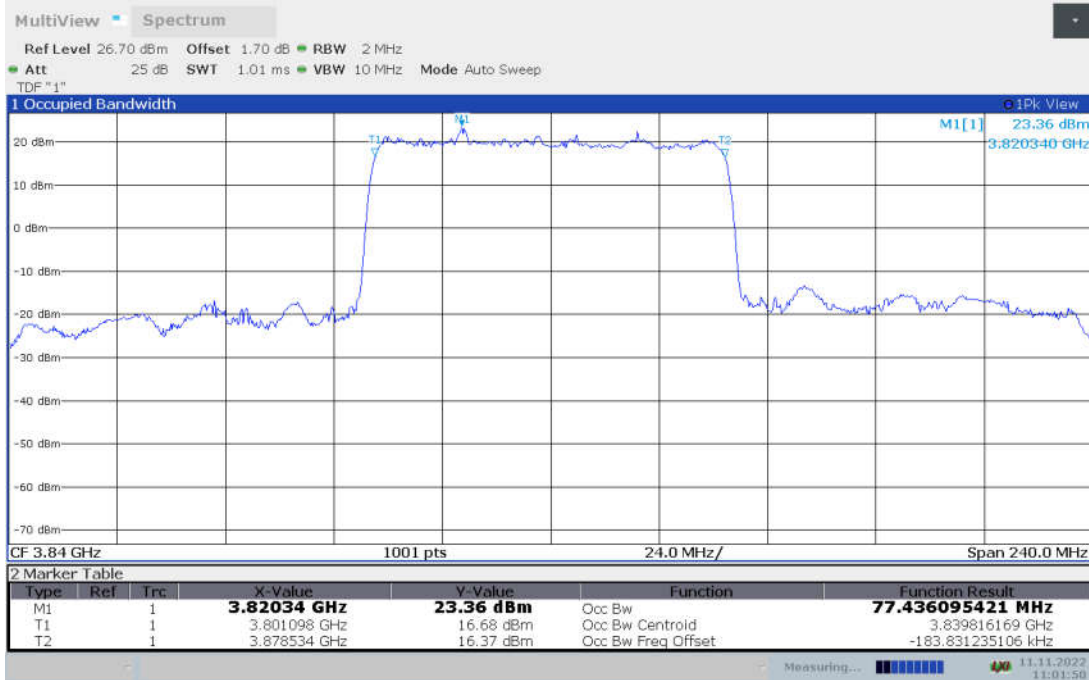

n77H,60MHz Bandwidth,DFT-s-pi/2 BPSK (99% BW)

n77H,60MHz Bandwidth,DFT-s-QPSK (99% BW)

n77H,60MHz Bandwidth, DFT-s-16QAM (99% BW)

n77H,60MHz Bandwidth, DFT-s-64QAM (99% BW)

n77H,60MHz Bandwidth, DFT-s-256QAM (99% BW)

n77H,60MHz Bandwidth, CP-QPSK (99% BW)

n77H,60MHz Bandwidth, CP-16QAM (99% BW)

n77H,60MHz Bandwidth, CP-64QAM (99% BW)

n77H,60MHz Bandwidth, CP-256QAM (99% BW)

n77H,80MHz(99% BW)

Frequency (MHz)	Occupied Bandwidth (99% BW) (MHz)								
	DFT-s-pi/2 BPSK	DFT-s-QPSK	DFT-s-16QAM	DFT-s-64QAM	DFT-s-256QAM	CP-QPSK	CP-16QAM	CP-64QAM	CP-256QAM
3840	77.436	77.581	77.903	77.713	77.288	78.089	77.897	77.979	77.845

n77H,80MHz Bandwidth,DFT-s-pi/2 BPSK (99% BW)

n77H,80MHz Bandwidth,DFT-s-QPSK (99% BW)

n77H,80MHz Bandwidth, DFT-s-16QAM (99% BW)

n77H,80MHz Bandwidth, DFT-s-64QAM (99% BW)

n77H,80MHz Bandwidth, DFT-s-256QAM (99% BW)