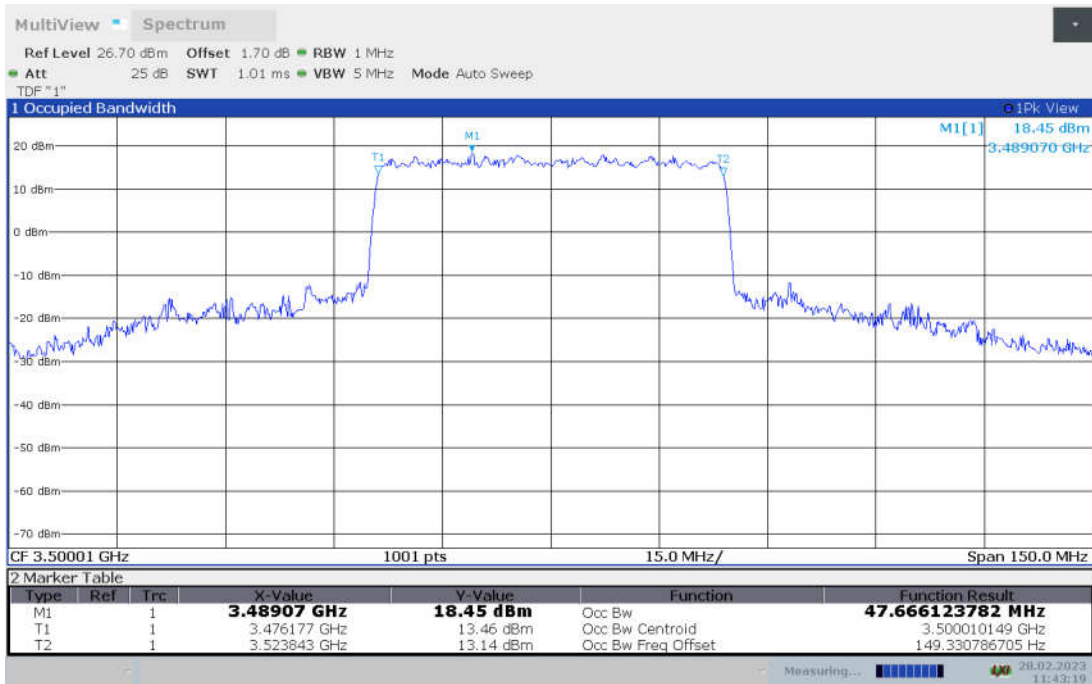

n77L,50MHz Bandwidth, CP-16QAM (99% BW)