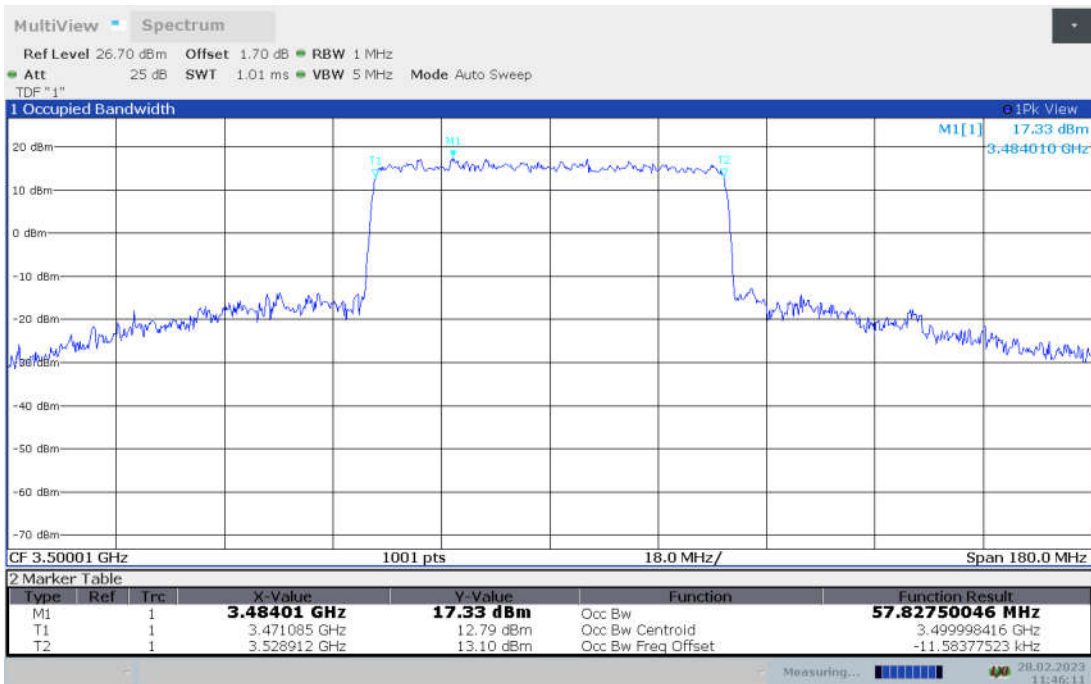

n77L,60MHz Bandwidth, CP-QPSK (99% BW)