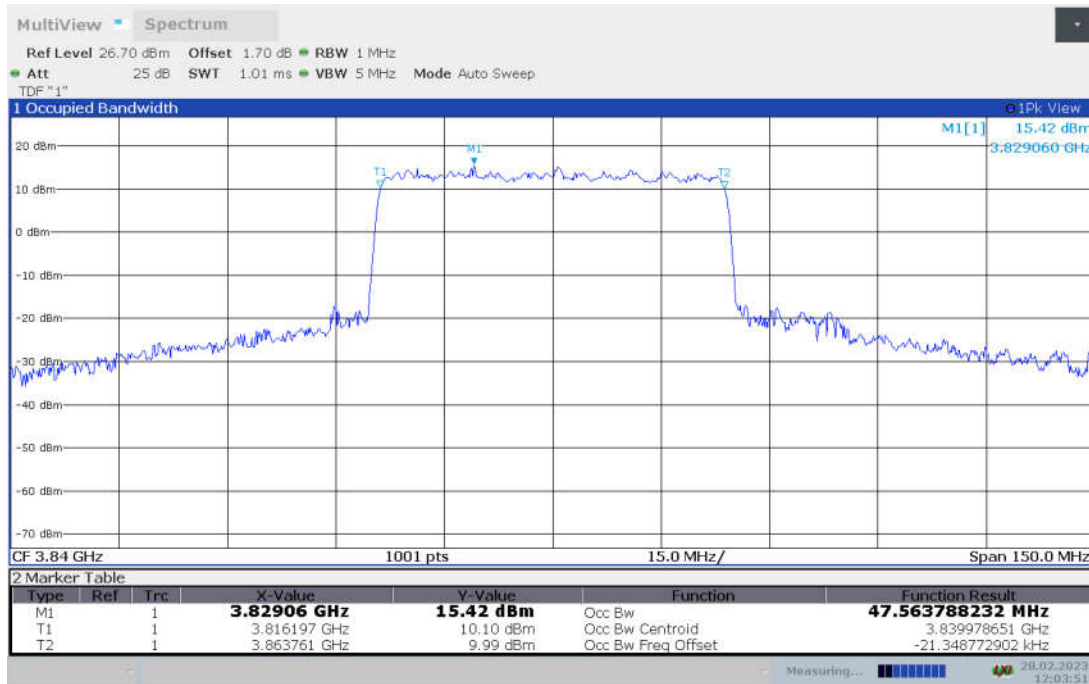

n77H,50MHz Bandwidth, CP-QPSK (99% BW)

n77H,50MHz Bandwidth, CP-16QAM (99% BW)

n77H,50MHz Bandwidth, CP-64QAM (99% BW)

n77H,50MHz Bandwidth, CP-256QAM (99% BW)

n77H,60MHz(99% BW)

Frequency (MHz)	Occupied Bandwidth (99% BW) (MHz)								
	DFT-s-pi/2 BPSK	DFT-s-QPSK	DFT-s-16QAM	DFT-s-64QAM	DFT-s-256QAM	CP-QPSK	CP-16QAM	CP-64QAM	CP-256QAM
3840	57.861	57.928	57.993	58.012	57.991	57.886	57.885	58.010	57.931