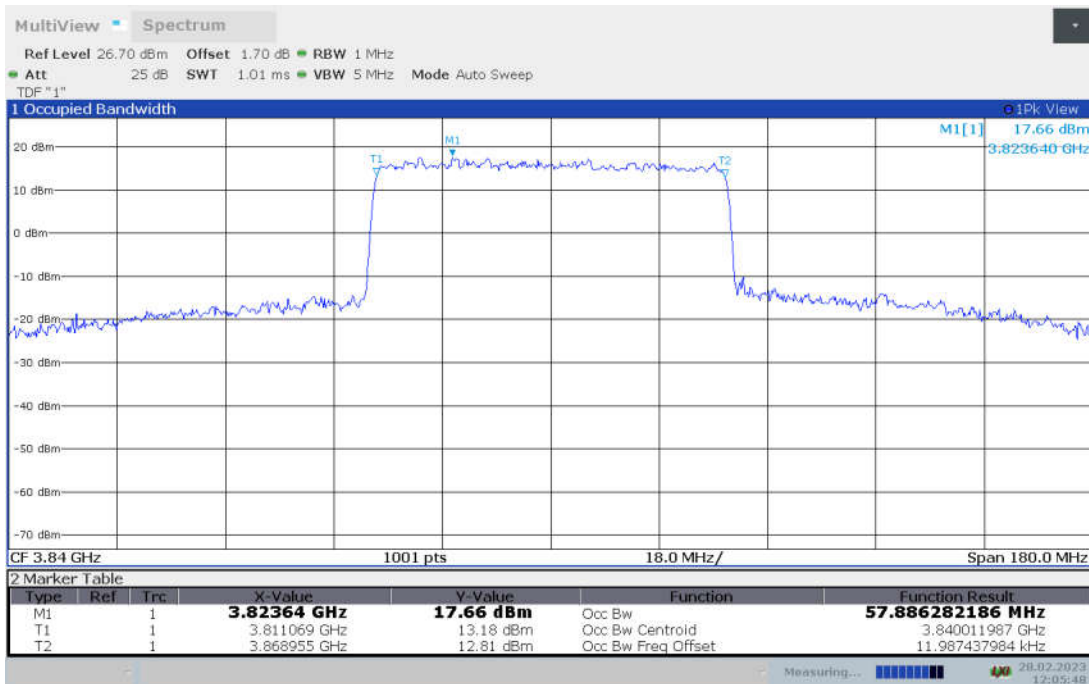

n77H,60MHz Bandwidth, CP-QPSK (99% BW)