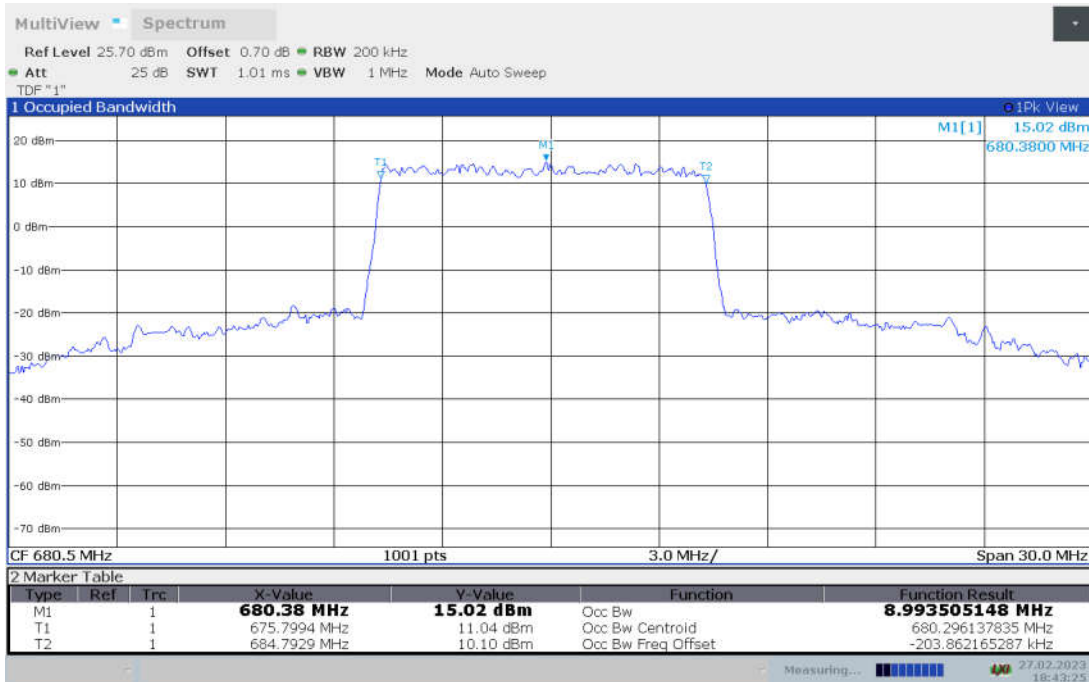

n71,10MHz Bandwidth, DFT-s-16QAM (99% BW)