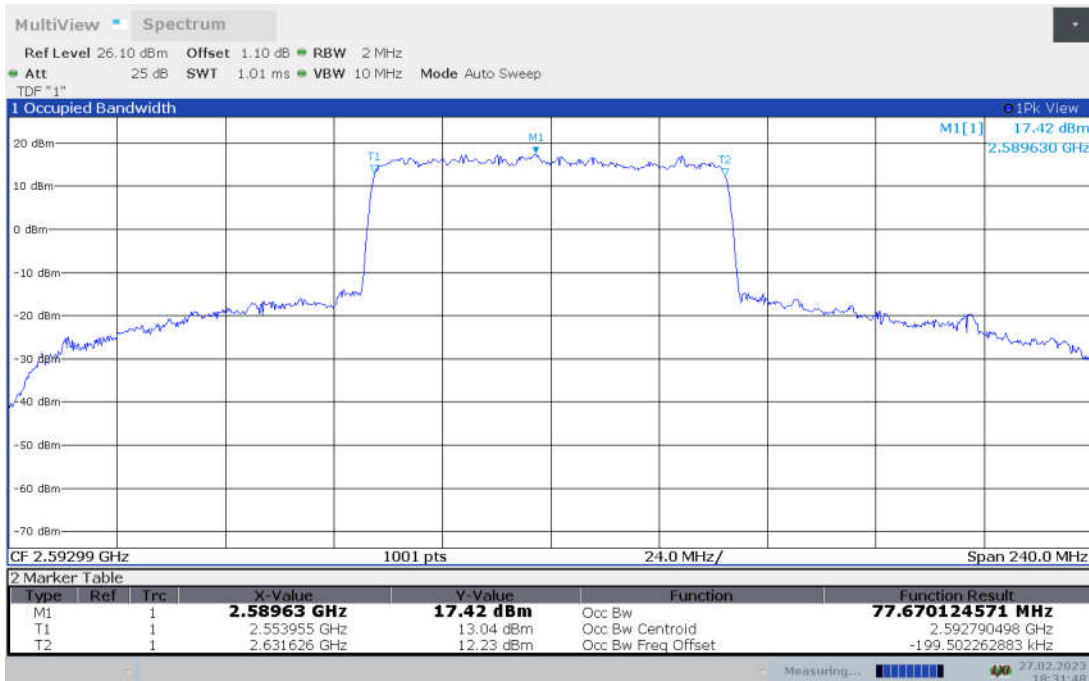

n41,80MHz Bandwidth,DFT-s-pi/2 BPSK (99% BW)

n41,80MHz Bandwidth,DFT-s-QPSK (99% BW)

n41,80MHz Bandwidth, DFT-s-16QAM (99% BW)

n41,80MHz Bandwidth, DFT-s-64QAM (99% BW)

n41,80MHz Bandwidth, DFT-s-256QAM (99% BW)