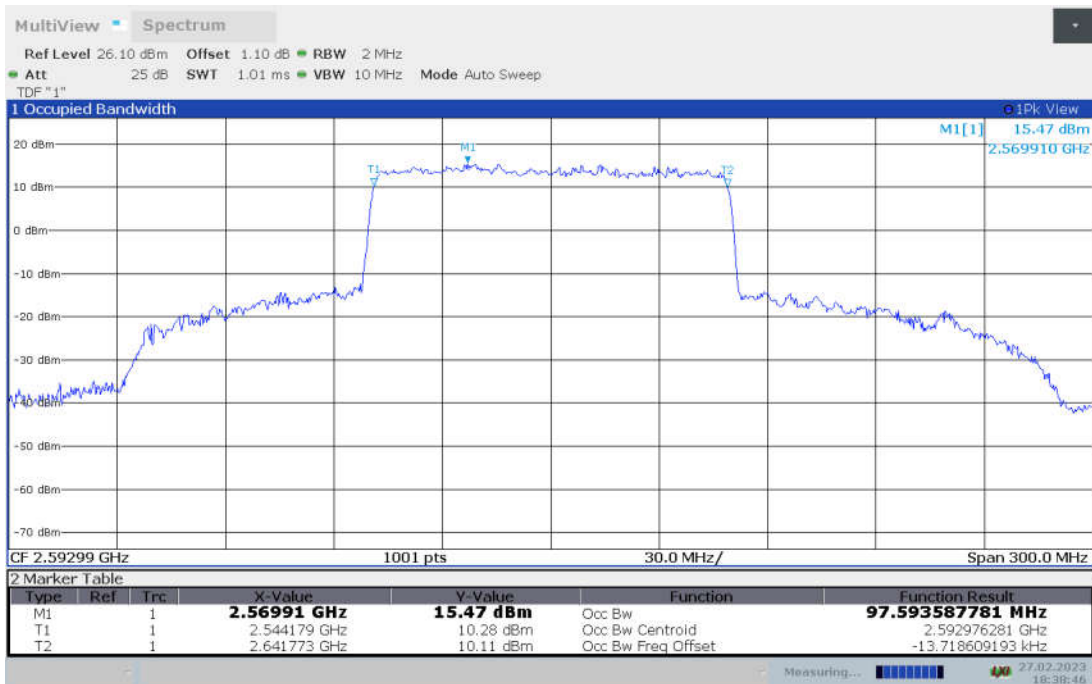

n41,100MHz Bandwidth, CP-64QAM (99% BW)