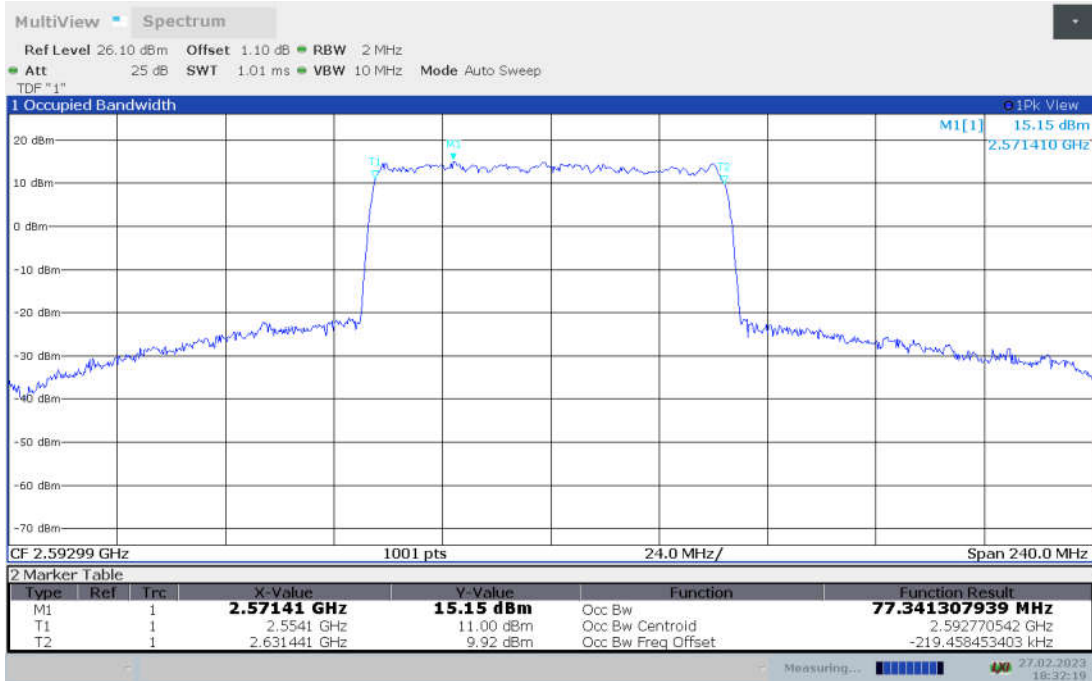

n41,80MHz Bandwidth,DFT-s-pi/2 BPSK (99% BW)

n41,80MHz Bandwidth,DFT-s-QPSK (99% BW)

n41,80MHz Bandwidth, DFT-s-16QAM (99% BW)

n41,80MHz Bandwidth, DFT-s-64QAM (99% BW)

n41,80MHz Bandwidth, DFT-s-256QAM (99% BW)