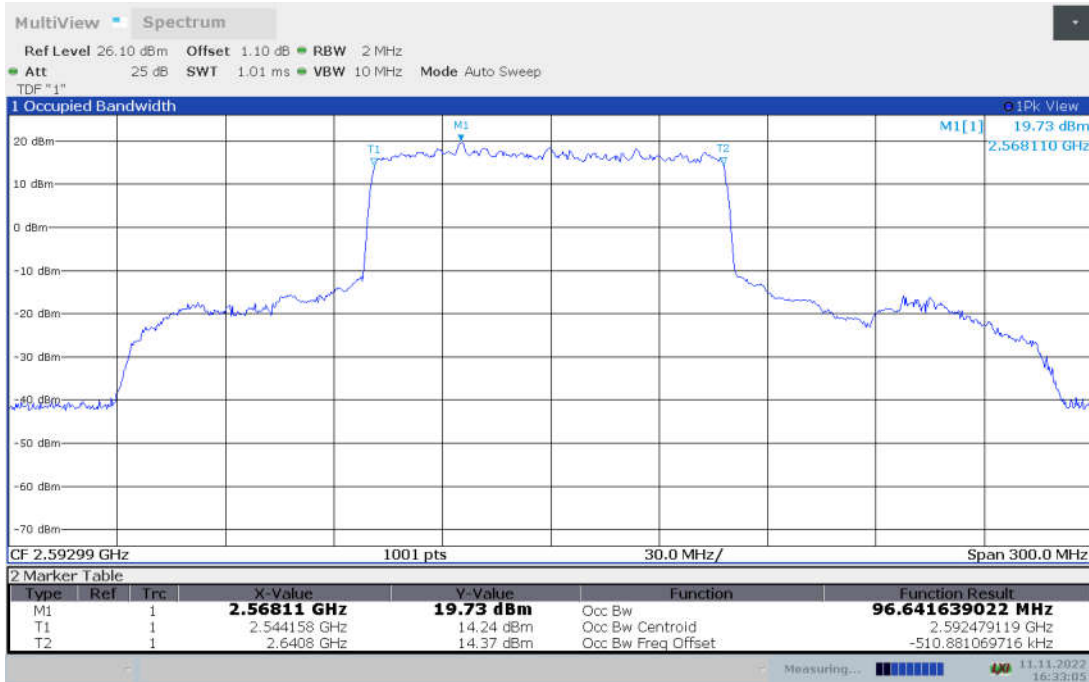

n41,100MHz(99% BW)

Frequency (MHz)	Occupied Bandwidth (99% BW) (MHz)								
	DFT-s-pi/2 BPSK	DFT-s-QPSK	DFT-s-16QAM	DFT-s-64QAM	DFT-s-256QAM	CP-QPSK	CP-16QAM	CP-64QAM	CP-256QAM
2592.99	96.807	96.687	96.651	96.754	96.490	97.953	97.774	97.593	97.662

n41,100MHz Bandwidth,DFT-s-pi/2 BPSK (99% BW)