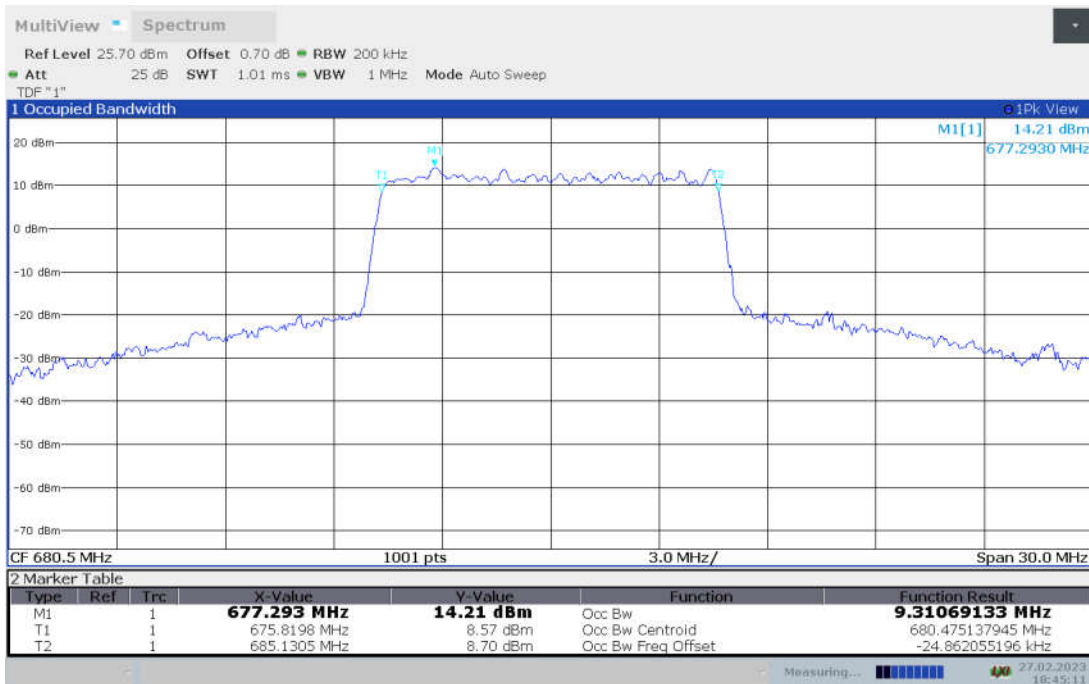

n71,10MHz Bandwidth, CP-64QAM (99% BW)