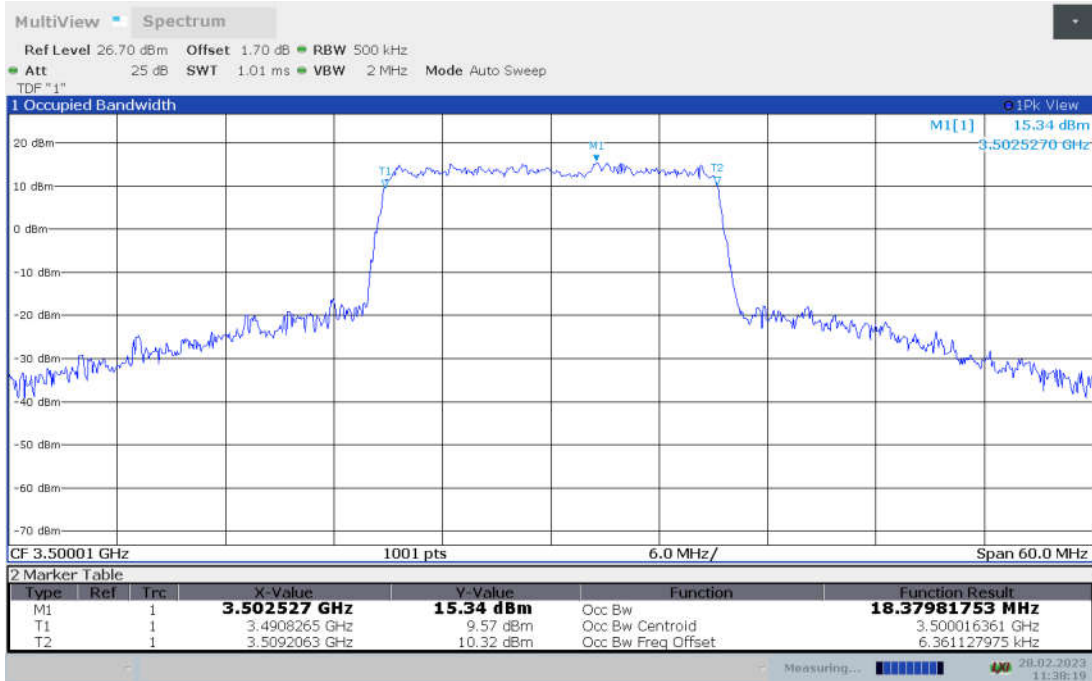

n77L,20MHz Bandwidth, CP-QPSK (99% BW)

n77L,20MHz Bandwidth, CP-16QAM (99% BW)

n77L,20MHz Bandwidth, CP-64QAM (99% BW)

n77L,20MHz Bandwidth, CP-256QAM (99% BW)

n77L,40MHz(99% BW)

Frequency (MHz)	Occupied Bandwidth (99% BW) (MHz)								
	DFT-s-pi/2 BPSK	DFT-s-QPSK	DFT-s-16QAM	DFT-s-64QAM	DFT-s-256QAM	CP-QPSK	CP-16QAM	CP-64QAM	CP-256QAM
3500.01	36.034	36.011	36.154	35.875	35.938	38.041	38.140	38.094	37.948