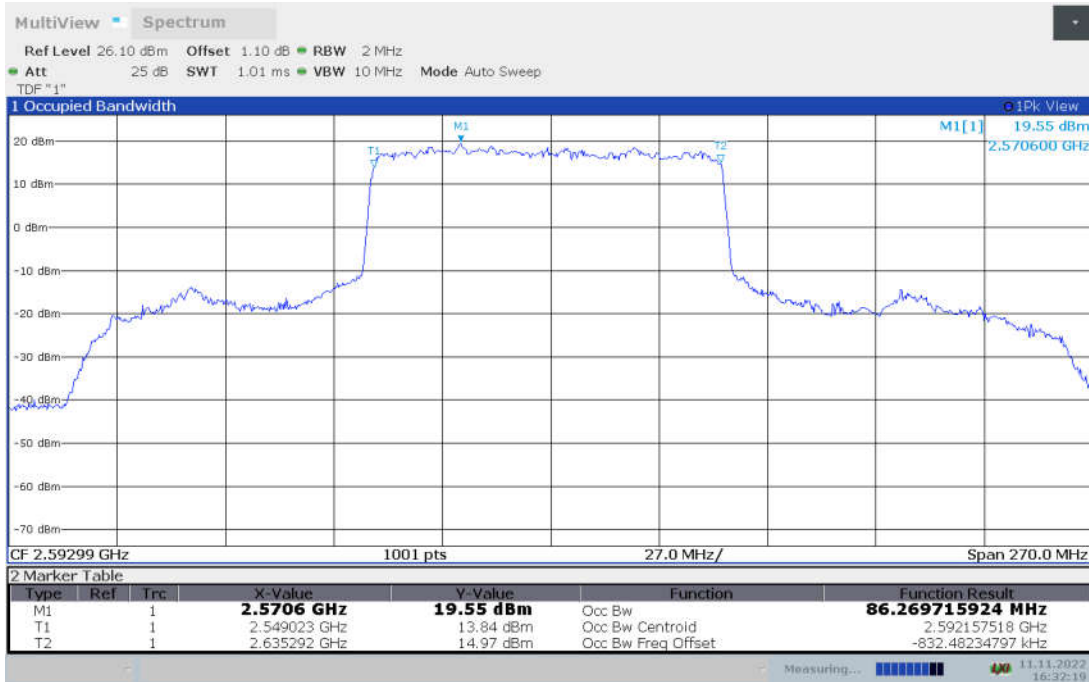

n41,80MHz Bandwidth, CP-QPSK (99% BW)

n41,80MHz Bandwidth, CP-16QAM (99% BW)

n41,80MHz Bandwidth, CP-64QAM (99% BW)

n41,80MHz Bandwidth, CP-256QAM (99% BW)

n41,90MHz(99% BW)

Frequency (MHz)	Occupied Bandwidth (99% BW) (MHz)								
	DFT-s-pi/2 BPSK	DFT-s-QPSK	DFT-s-16QAM	DFT-s-64QAM	DFT-s-256QAM	CP-QPSK	CP-16QAM	CP-64QAM	CP-256QAM
2592.99	86.083	86.128	86.044	85.982	85.790	87.887	87.870	87.963	87.551

n41,90MHz Bandwidth,DFT-s-pi/2 BPSK (99% BW)

n41,90MHz Bandwidth,DFT-s-QPSK (99% BW)

n41,90MHz Bandwidth, DFT-s-16QAM (99% BW)

n41,90MHz Bandwidth, DFT-s-64QAM (99% BW)

n41,90MHz Bandwidth, DFT-s-256QAM (99% BW)