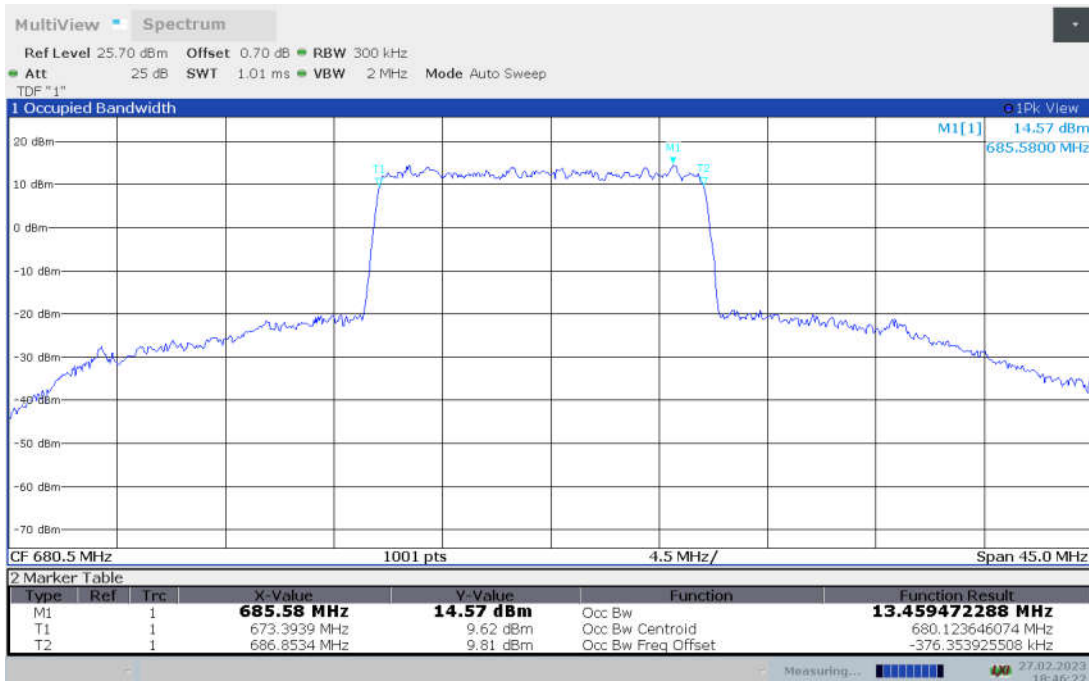

n71,15MHz Bandwidth,DFT-s-pi/2 BPSK (99% BW)

n71,15MHz Bandwidth,DFT-s-QPSK (99% BW)

n71,15MHz Bandwidth, DFT-s-16QAM (99% BW)

n71,15MHz Bandwidth, DFT-s-64QAM (99% BW)

n71,15MHz Bandwidth, DFT-s-256QAM (99% BW)