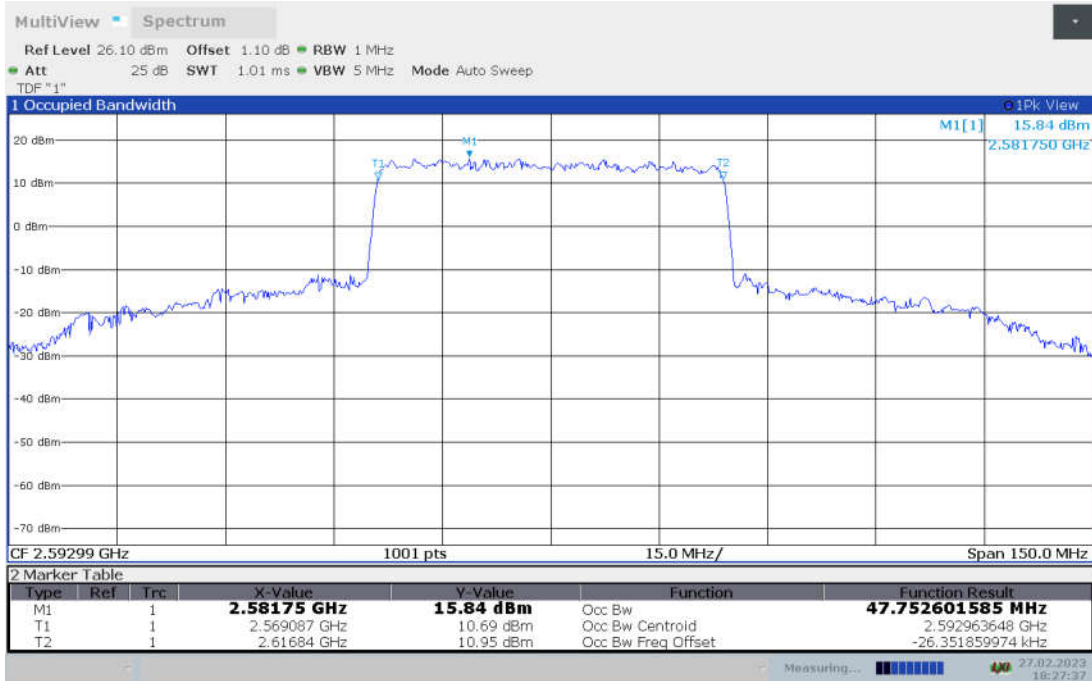

n41,50MHz Bandwidth, CP-16QAM (99% BW)

n41,50MHz Bandwidth, CP-64QAM (99% BW)

n41,50MHz Bandwidth, CP-256QAM (99% BW)

n41,60MHz(99% BW)

Frequency (MHz)	Occupied Bandwidth (99% BW) (MHz)								
	DFT-s-pi/2 BPSK	DFT-s-QPSK	DFT-s-16QAM	DFT-s-64QAM	DFT-s-256QAM	CP-QPSK	CP-16QAM	CP-64QAM	CP-256QAM
2592.99	57.864	57.941	58.067	58.063	58.016	57.903	57.977	58.083	58.055

n41,60MHz Bandwidth,DFT-s-pi/2 BPSK (99% BW)

n41,60MHz Bandwidth,DFT-s-QPSK (99% BW)

n41,60MHz Bandwidth, DFT-s-16QAM (99% BW)

n41,60MHz Bandwidth, DFT-s-64QAM (99% BW)

n41,60MHz Bandwidth, DFT-s-256QAM (99% BW)