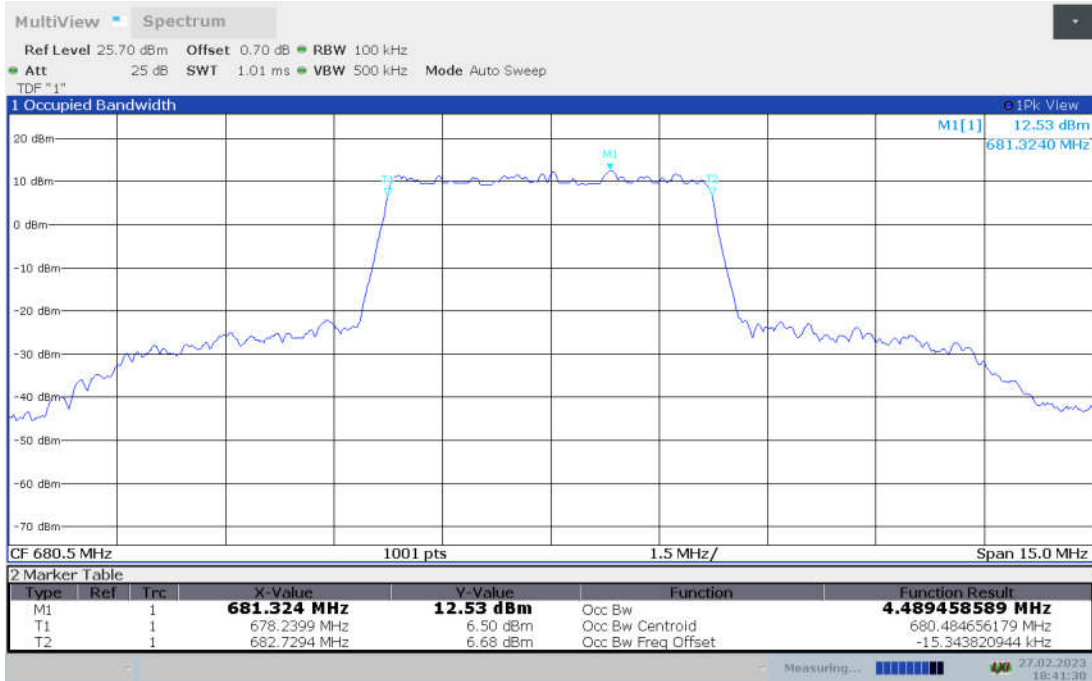

n71,5MHz Bandwidth,DFT-s-pi/2 BPSK (99% BW)

n71,5MHz Bandwidth,DFT-s-QPSK (99% BW)

n71,5MHz Bandwidth, DFT-s-16QAM (99% BW)

n71,5MHz Bandwidth, DFT-s-64QAM (99% BW)

n71,5MHz Bandwidth, DFT-s-256QAM (99% BW)