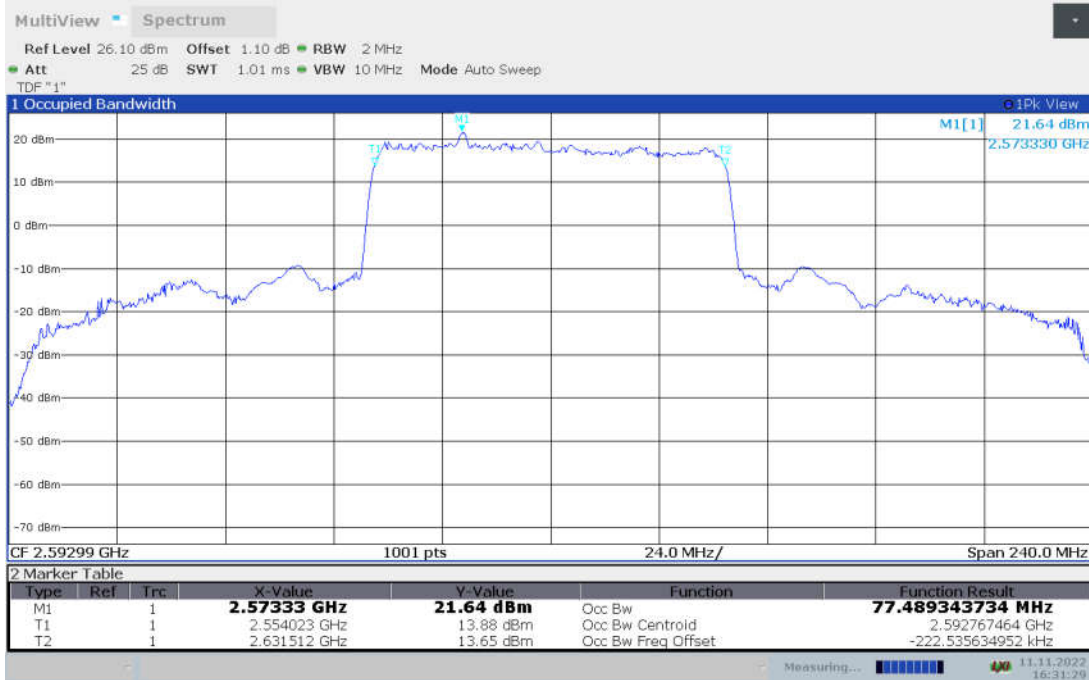

n41,60MHz Bandwidth, CP-QPSK (99% BW)

n41,60MHz Bandwidth, CP-16QAM (99% BW)

n41,60MHz Bandwidth, CP-64QAM (99% BW)

n41,60MHz Bandwidth, CP-256QAM (99% BW)

n41,80MHz(99% BW)

Frequency (MHz)	Occupied Bandwidth (99% BW) (MHz)								
	DFT-s-pi/2 BPSK	DFT-s-QPSK	DFT-s-16QAM	DFT-s-64QAM	DFT-s-256QAM	CP-QPSK	CP-16QAM	CP-64QAM	CP-256QAM
2592.99	77.501	77.733	77.841	77.670	77.341	78.047	77.969	78.002	77.715

n41,80MHz Bandwidth,DFT-s-pi/2 BPSK (99% BW)

n41,80MHz Bandwidth,DFT-s-QPSK (99% BW)

n41,80MHz Bandwidth, DFT-s-16QAM (99% BW)

n41,80MHz Bandwidth, DFT-s-64QAM (99% BW)

n41,80MHz Bandwidth, DFT-s-256QAM (99% BW)