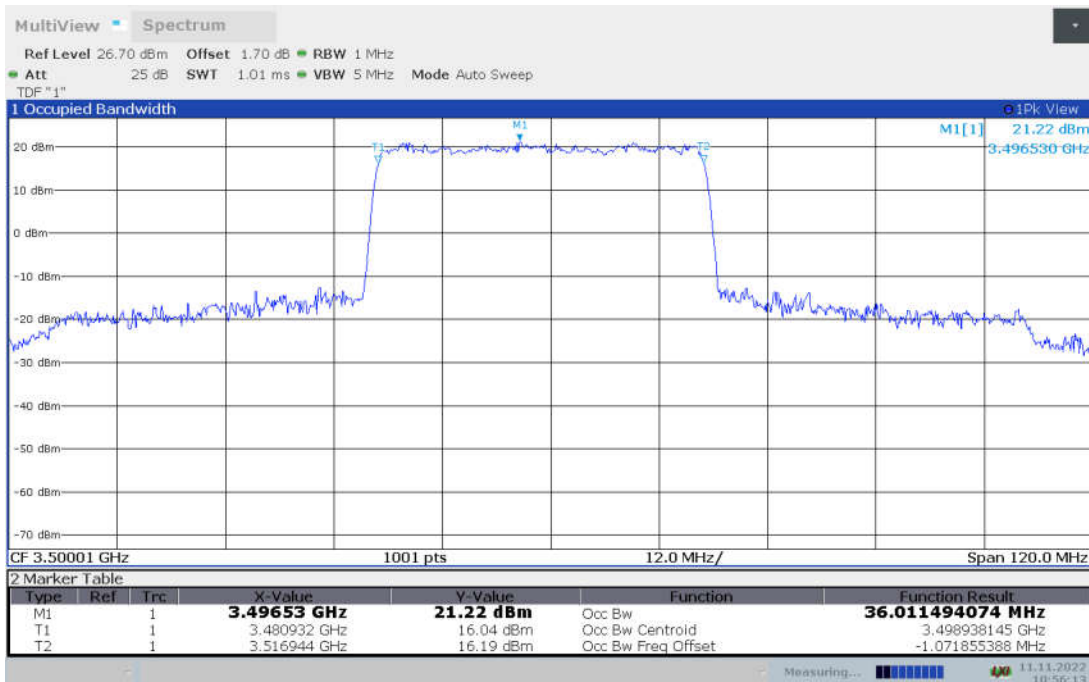

n77L,40MHz Bandwidth,DFT-s-pi/2 BPSK (99% BW)

n77L,40MHz Bandwidth,DFT-s-QPSK (99% BW)

n77L,40MHz Bandwidth, DFT-s-16QAM (99% BW)

n77L,40MHz Bandwidth, DFT-s-64QAM (99% BW)

n77L,40MHz Bandwidth, DFT-s-256QAM (99% BW)