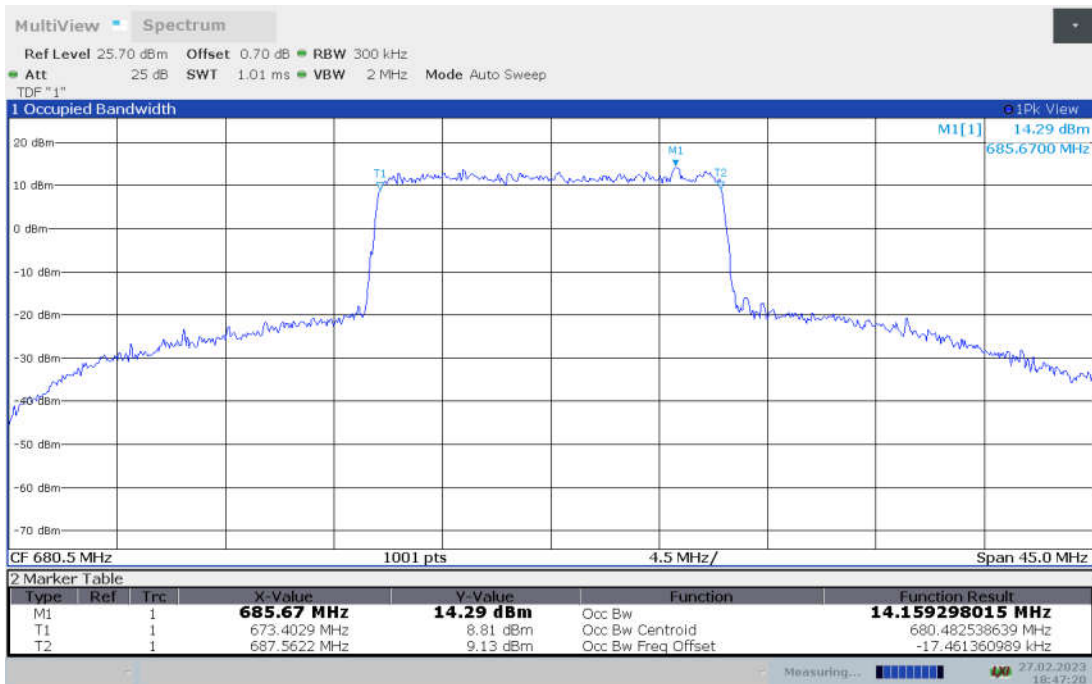

n71,15MHz Bandwidth, CP-QPSK (99% BW)