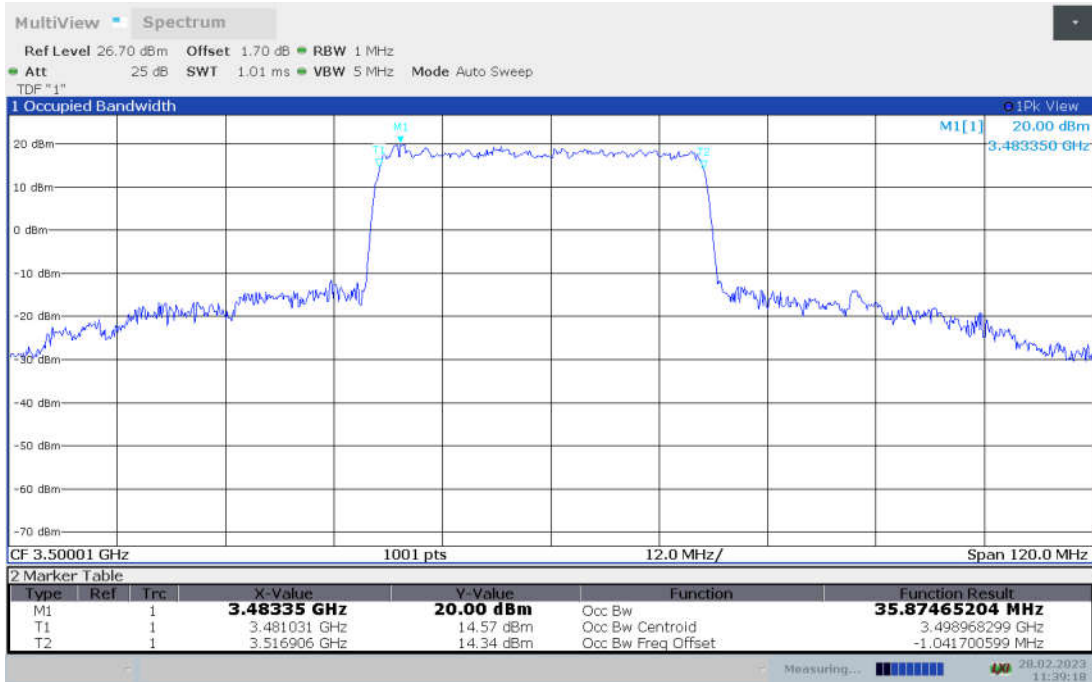

n77L,40MHz Bandwidth,DFT-s-pi/2 BPSK (99% BW)

n77L,40MHz Bandwidth,DFT-s-QPSK (99% BW)

n77L,40MHz Bandwidth, DFT-s-16QAM (99% BW)

n77L,40MHz Bandwidth, DFT-s-64QAM (99% BW)

n77L,40MHz Bandwidth, DFT-s-256QAM (99% BW)

n77L,40MHz Bandwidth, CP-QPSK (99% BW)