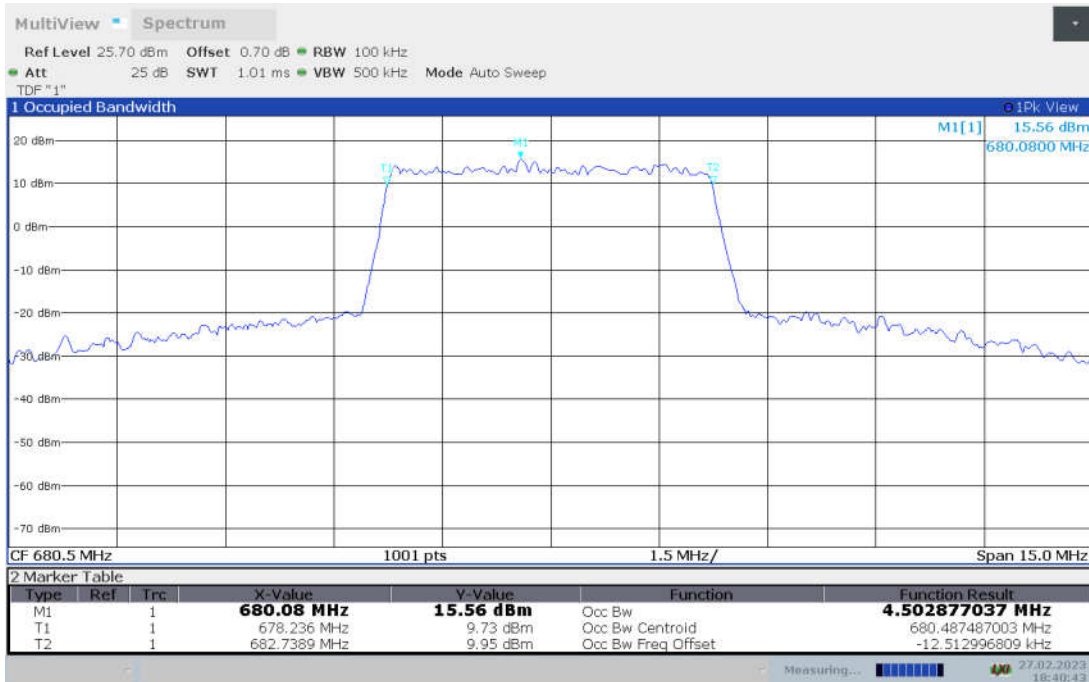

n71,5MHz Bandwidth,DFT-s-pi/2 BPSK (99% BW)

n71,5MHz Bandwidth,DFT-s-QPSK (99% BW)

n71,5MHz Bandwidth, DFT-s-16QAM (99% BW)

n71,5MHz Bandwidth, DFT-s-64QAM (99% BW)

n71,5MHz Bandwidth, DFT-s-256QAM (99% BW)