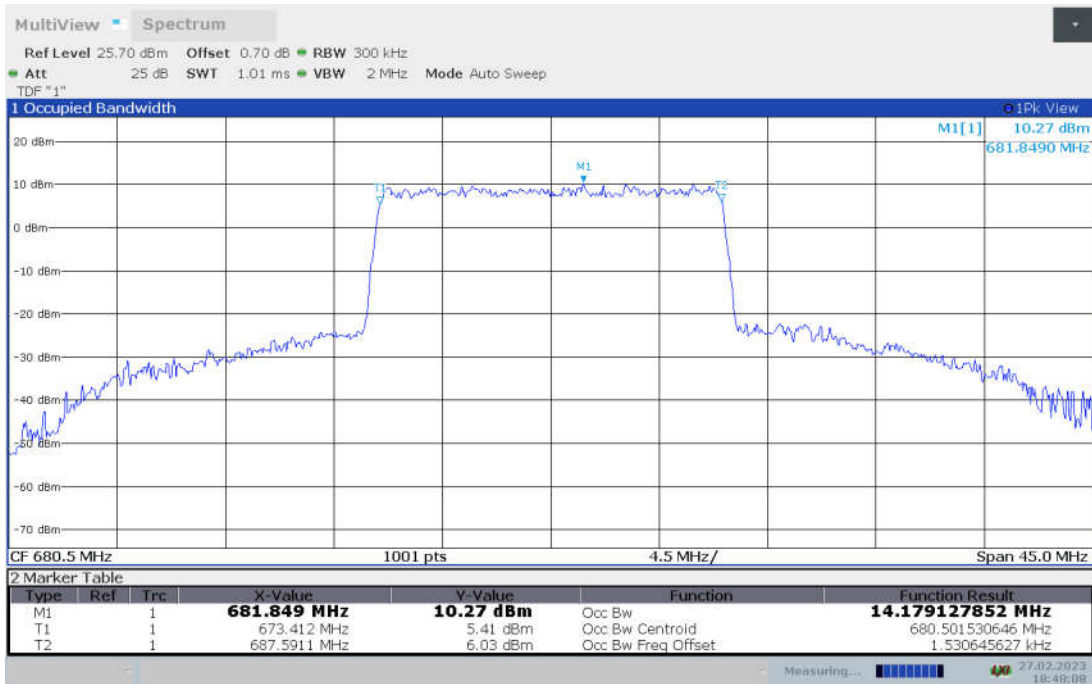

n71,15MHz Bandwidth, CP-QPSK (99% BW)

n71,15MHz Bandwidth, CP-16QAM (99% BW)

n71,15MHz Bandwidth, CP-64QAM (99% BW)

n71,15MHz Bandwidth, CP-256QAM (99% BW)

n71,20MHz(99% BW)

Frequency (MHz)	Occupied Bandwidth (99% BW) (MHz)								
	DFT-s-pi/2 BPSK	DFT-s-QPSK	DFT-s-16QAM	DFT-s-64QAM	DFT-s-256QAM	CP-QPSK	CP-16QAM	CP-64QAM	CP-256QAM
680.5	18.011	17.994	18.070	17.933	17.960	19.043	19.073	19.042	18.953