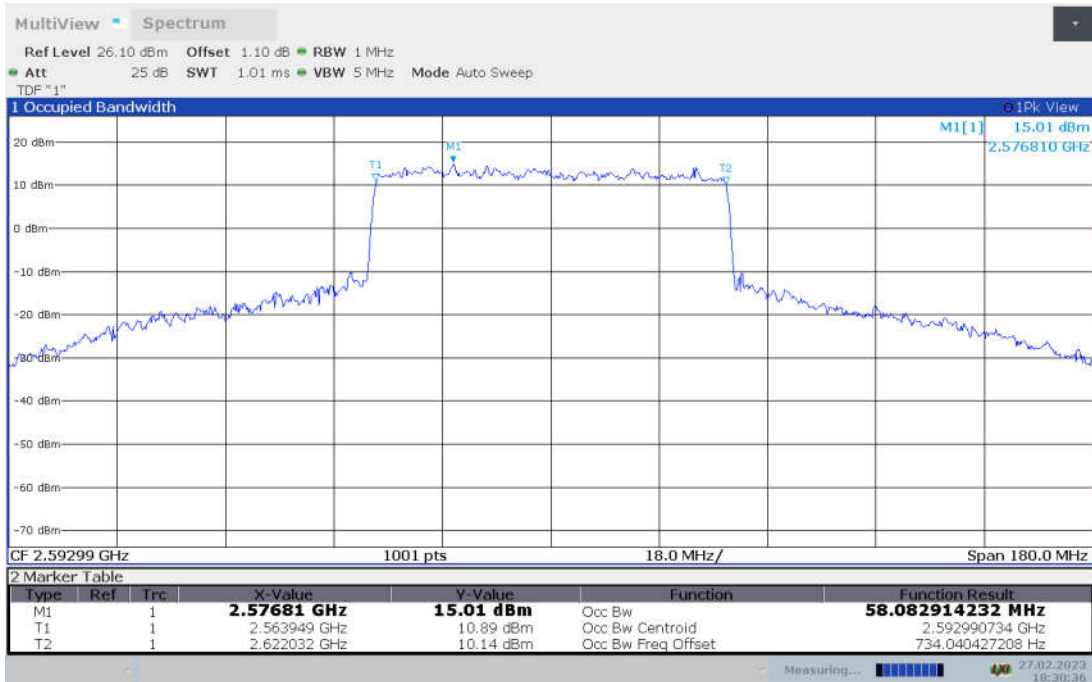

n41,60MHz Bandwidth, CP-64QAM (99% BW)