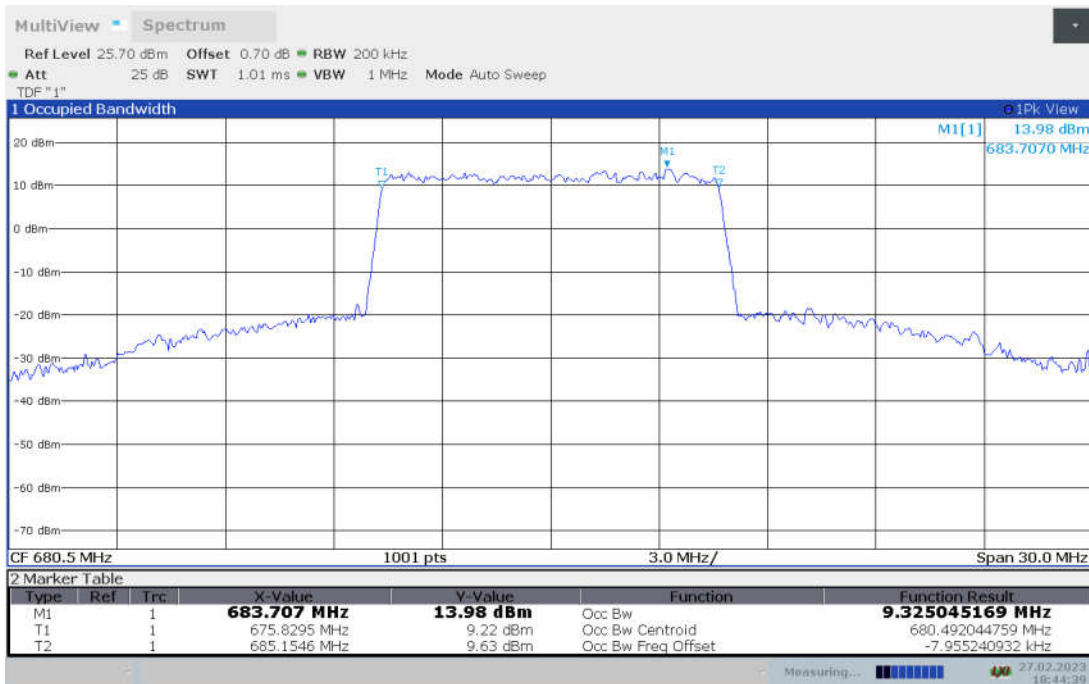

n71,10MHz Bandwidth, CP-QPSK (99% BW)