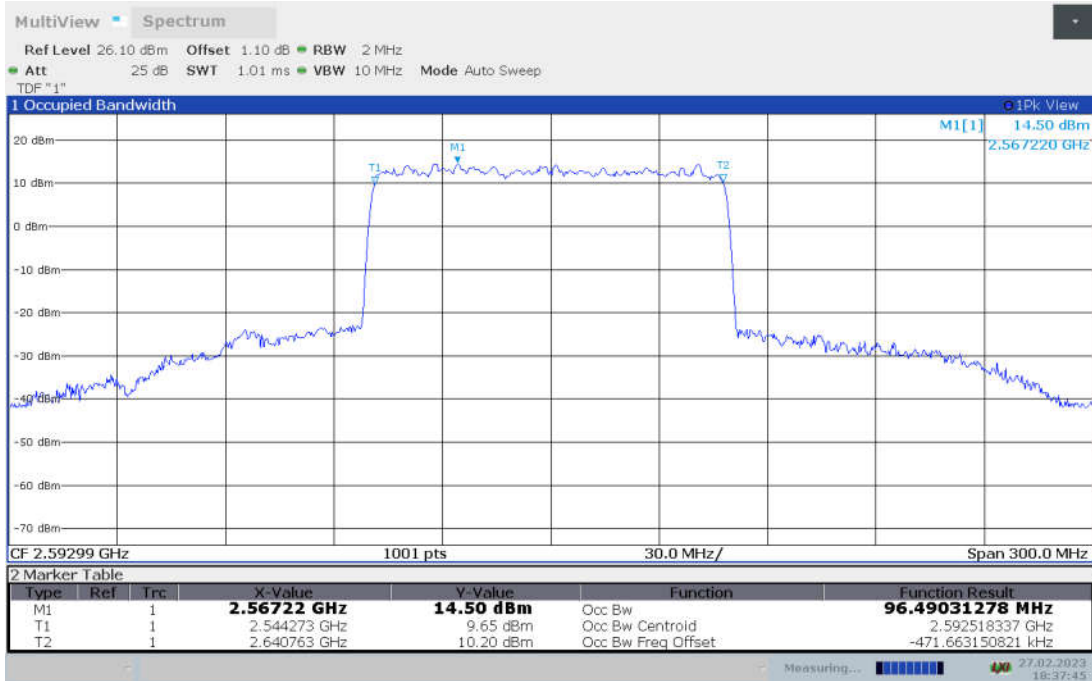

n41,100MHz Bandwidth,DFT-s-pi/2 BPSK (99% BW)

n41,100MHz Bandwidth,DFT-s-QPSK (99% BW)

n41,100MHz Bandwidth, DFT-s-16QAM (99% BW)

n41,100MHz Bandwidth, DFT-s-64QAM (99% BW)

n41,100MHz Bandwidth, DFT-s-256QAM (99% BW)