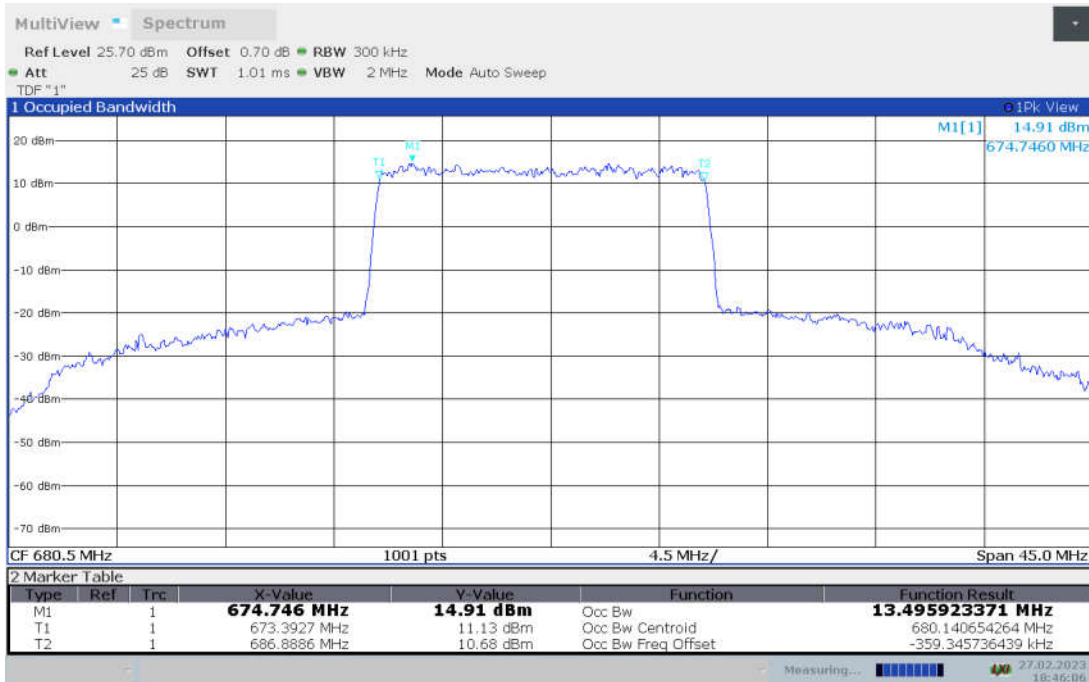

n71,15MHz Bandwidth, DFT-s-16QAM (99% BW)