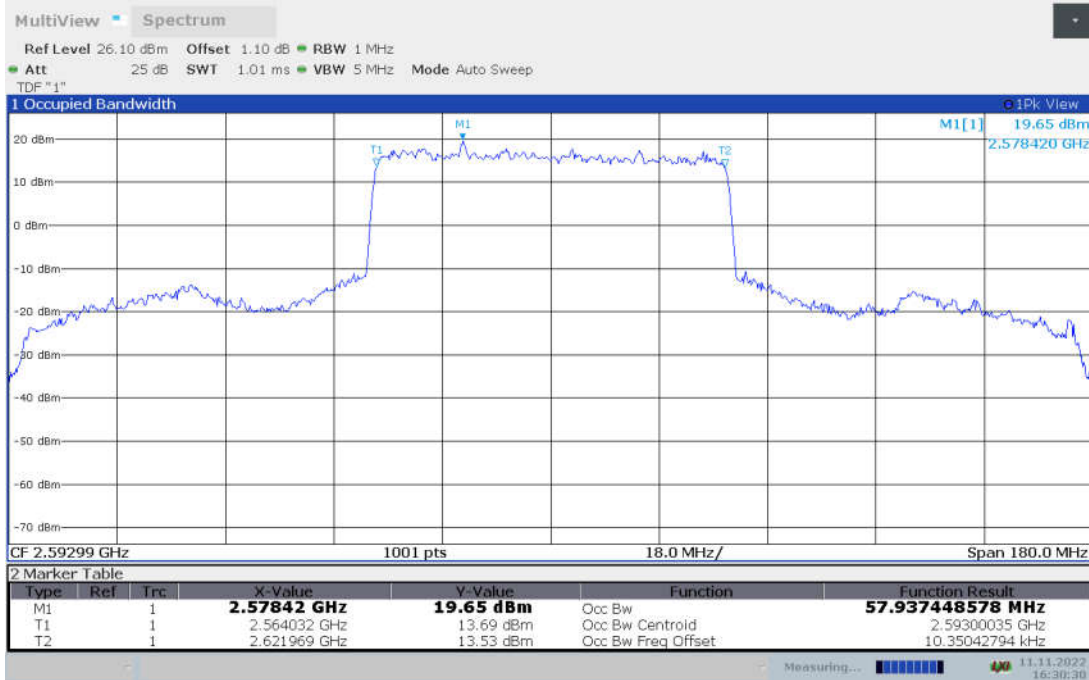

n41,50MHz Bandwidth, CP-16QAM (99% BW)

n41,50MHz Bandwidth, CP-64QAM (99% BW)

n41,50MHz Bandwidth, CP-256QAM (99% BW)

n41,60MHz(99% BW)

Frequency (MHz)	Occupied Bandwidth (99% BW) (MHz)								
	DFT-s-pi/2 BPSK	DFT-s-QPSK	DFT-s-16QAM	DFT-s-64QAM	DFT-s-256QAM	CP-QPSK	CP-16QAM	CP-64QAM	CP-256QAM
2592.99	57.864	57.941	58.067	58.063	58.016	57.903	57.977	58.083	58.055

n41,60MHz Bandwidth,DFT-s-pi/2 BPSK (99% BW)

n41,60MHz Bandwidth,DFT-s-QPSK (99% BW)

n41,60MHz Bandwidth, DFT-s-16QAM (99% BW)

n41,60MHz Bandwidth, DFT-s-64QAM (99% BW)

n41,60MHz Bandwidth, DFT-s-256QAM (99% BW)