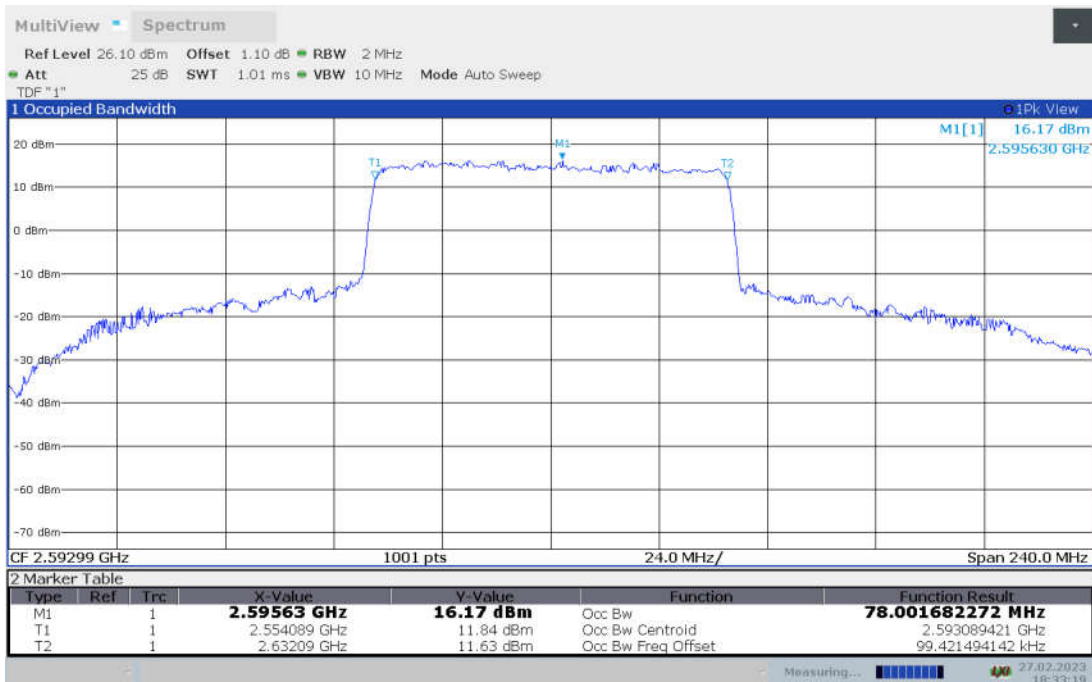

n41,80MHz Bandwidth, CP-64QAM (99% BW)