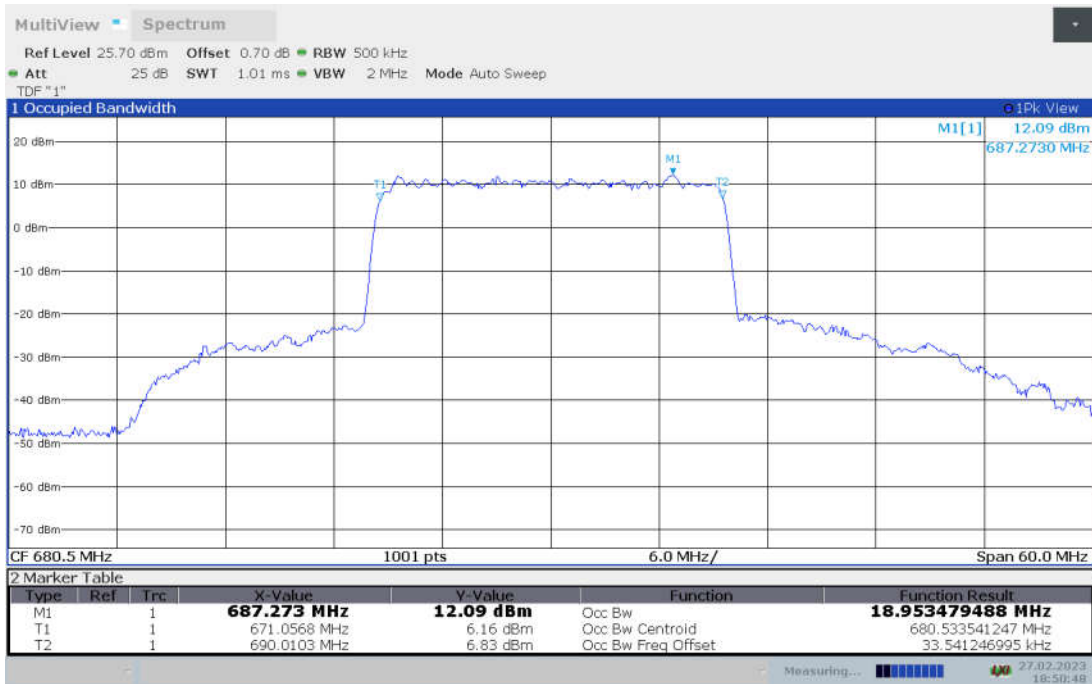

n71,20MHz Bandwidth, CP-QPSK (99% BW)

n71,20MHz Bandwidth, CP-16QAM (99% BW)

n71,20MHz Bandwidth, CP-64QAM (99% BW)

n71,20MHz Bandwidth, CP-256QAM (99% BW)

n77L

n77L,20MHz(99% BW)

Frequency (MHz)	Occupied Bandwidth (99% BW) (MHz)								
	DFT-s-pi/2 BPSK	DFT-s-QPSK	DFT-s-16QAM	DFT-s-64QAM	DFT-s-256QAM	CP-QPSK	CP-16QAM	CP-64QAM	CP-256QAM
3500.01	18.035	18.086	18.061	17.978	18.049	18.317	18.358	18.306	18.380