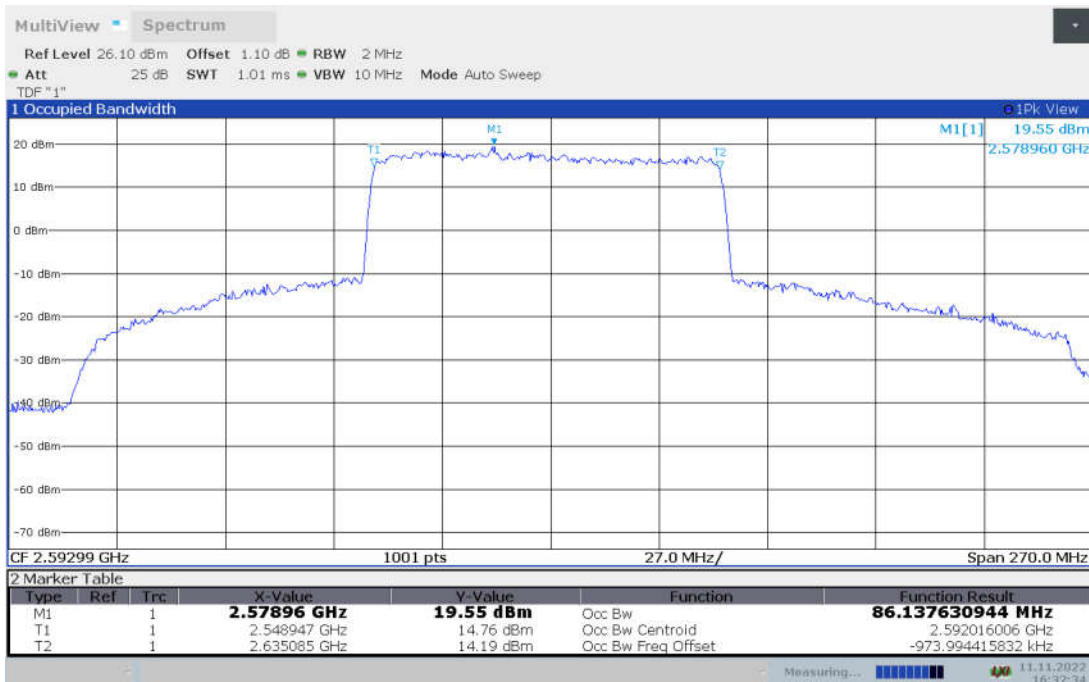

n41,90MHz Bandwidth,DFT-s-QPSK (99% BW)