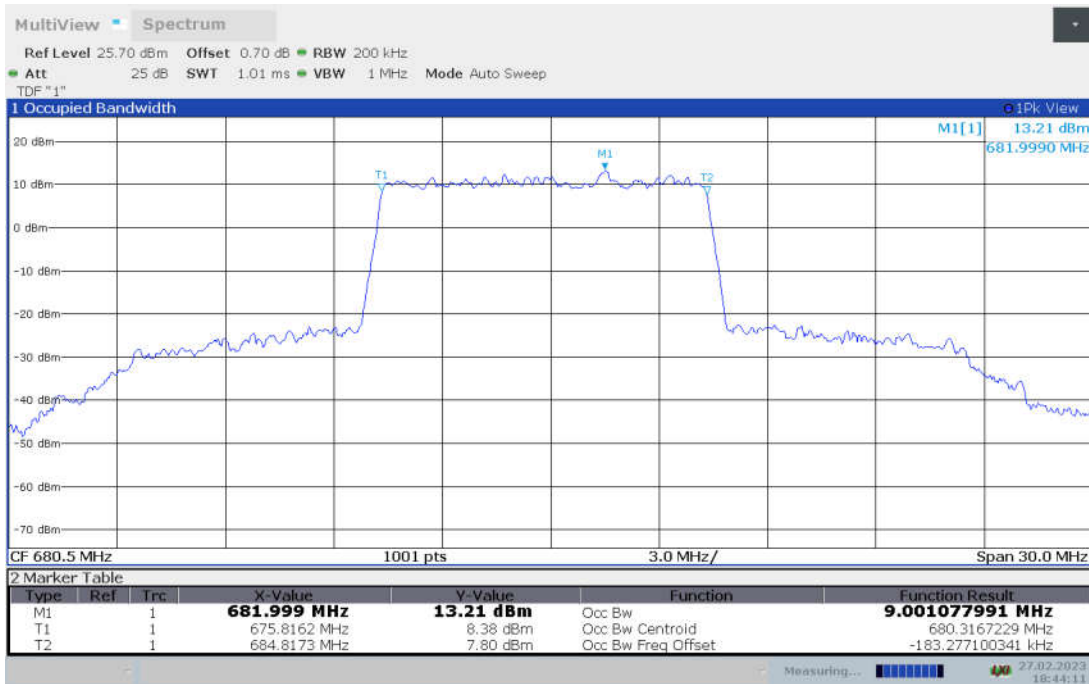

n71,10MHz Bandwidth,DFT-s-pi/2 BPSK (99% BW)

n71,10MHz Bandwidth,DFT-s-QPSK (99% BW)

n71,10MHz Bandwidth, DFT-s-16QAM (99% BW)

n71,10MHz Bandwidth, DFT-s-64QAM (99% BW)

n71,10MHz Bandwidth, DFT-s-256QAM (99% BW)