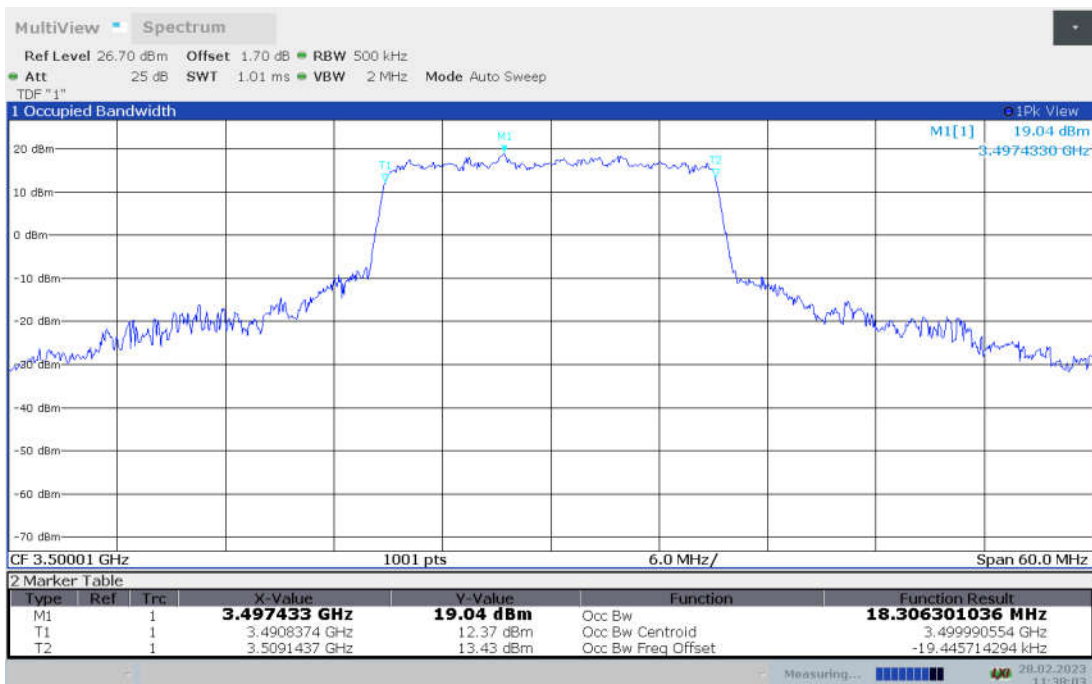

n77L,20MHz Bandwidth, CP-64QAM (99% BW)