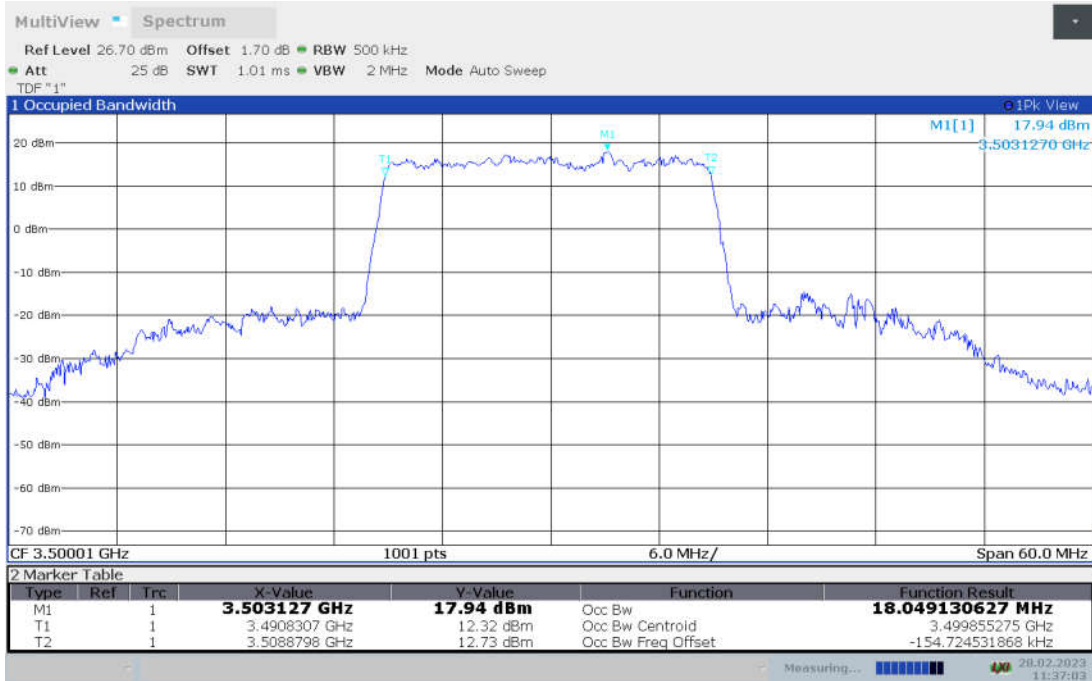

n77L,20MHz Bandwidth,DFT-s-pi/2 BPSK (99% BW)

n77L,20MHz Bandwidth,DFT-s-QPSK (99% BW)

No. I22N02185-RF NR

n77L,20MHz Bandwidth, DFT-s-16QAM (99% BW)

n77L,20MHz Bandwidth, DFT-s-64QAM (99% BW)

n77L,20MHz Bandwidth, DFT-s-256QAM (99% BW)