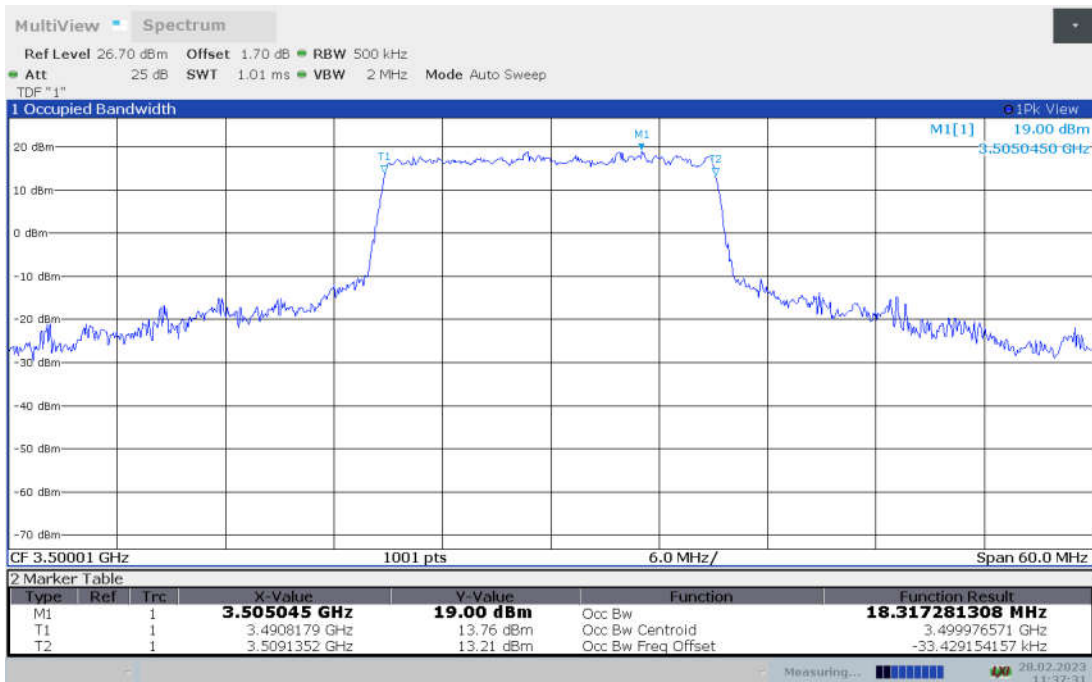

n77L,20MHz Bandwidth, CP-QPSK (99% BW)