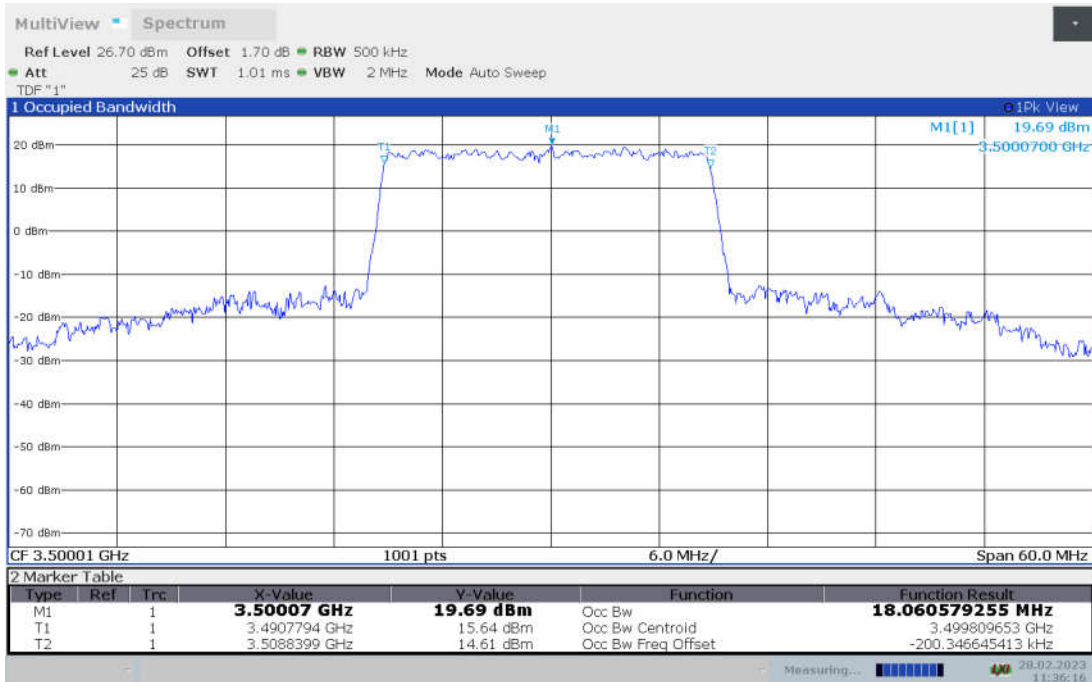

n77L,20MHz Bandwidth,DFT-s-pi/2 BPSK (99% BW)

n77L,20MHz Bandwidth,DFT-s-QPSK (99% BW)

No. I22N02185-RF NR

n77L,20MHz Bandwidth, DFT-s-16QAM (99% BW)

n77L,20MHz Bandwidth, DFT-s-64QAM (99% BW)

n77L,20MHz Bandwidth, DFT-s-256QAM (99% BW)