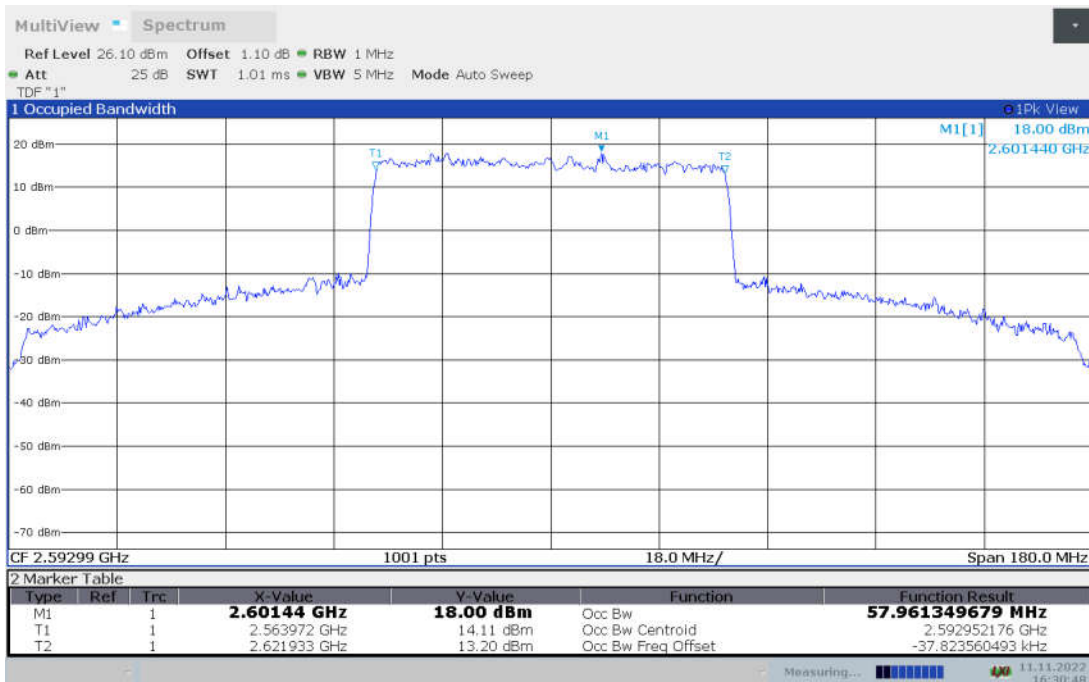

n41,50MHz Bandwidth, CP-16QAM (99% BW)

n41,50MHz Bandwidth, CP-64QAM (99% BW)

n41,50MHz Bandwidth, CP-256QAM (99% BW)

n41,60MHz(99% BW)

Frequency (MHz)	Occupied Bandwidth (99% BW) (MHz)								
	DFT-s-pi/2 BPSK	DFT-s-QPSK	DFT-s-16QAM	DFT-s-64QAM	DFT-s-256QAM	CP-QPSK	CP-16QAM	CP-64QAM	CP-256QAM
2592.99	57.864	57.941	58.067	58.063	58.016	57.903	57.977	58.083	58.055

n41,60MHz Bandwidth,DFT-s-pi/2 BPSK (99% BW)

n41,60MHz Bandwidth,DFT-s-QPSK (99% BW)

n41,60MHz Bandwidth, DFT-s-16QAM (99% BW)

n41,60MHz Bandwidth, DFT-s-64QAM (99% BW)

n41,60MHz Bandwidth, DFT-s-256QAM (99% BW)