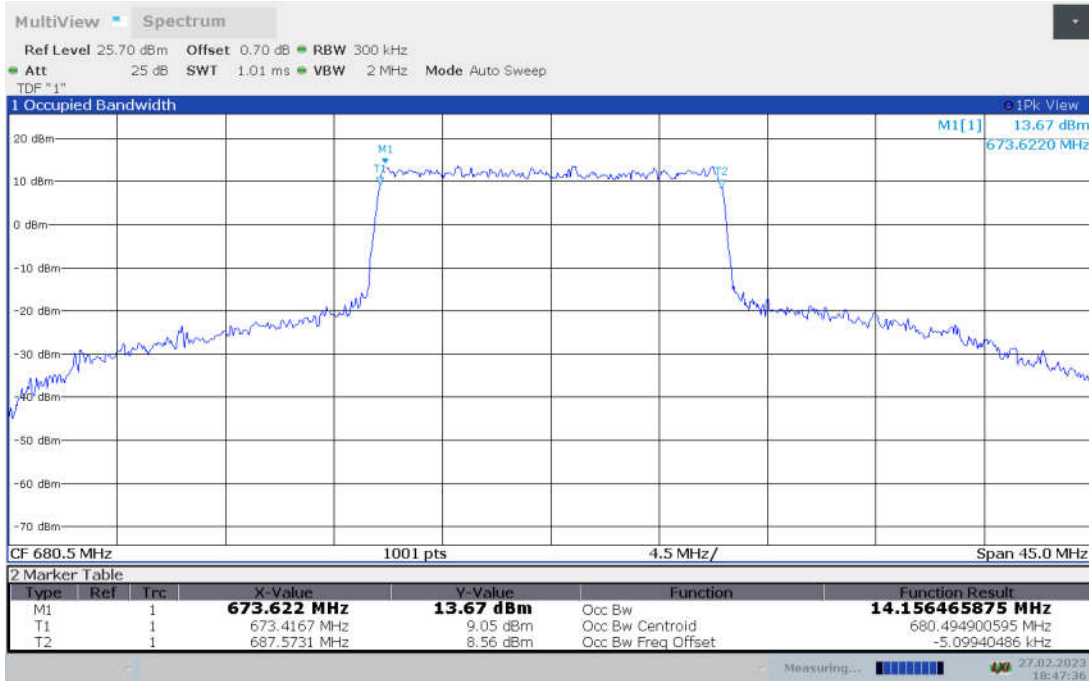

n71,15MHz Bandwidth, CP-16QAM (99% BW)