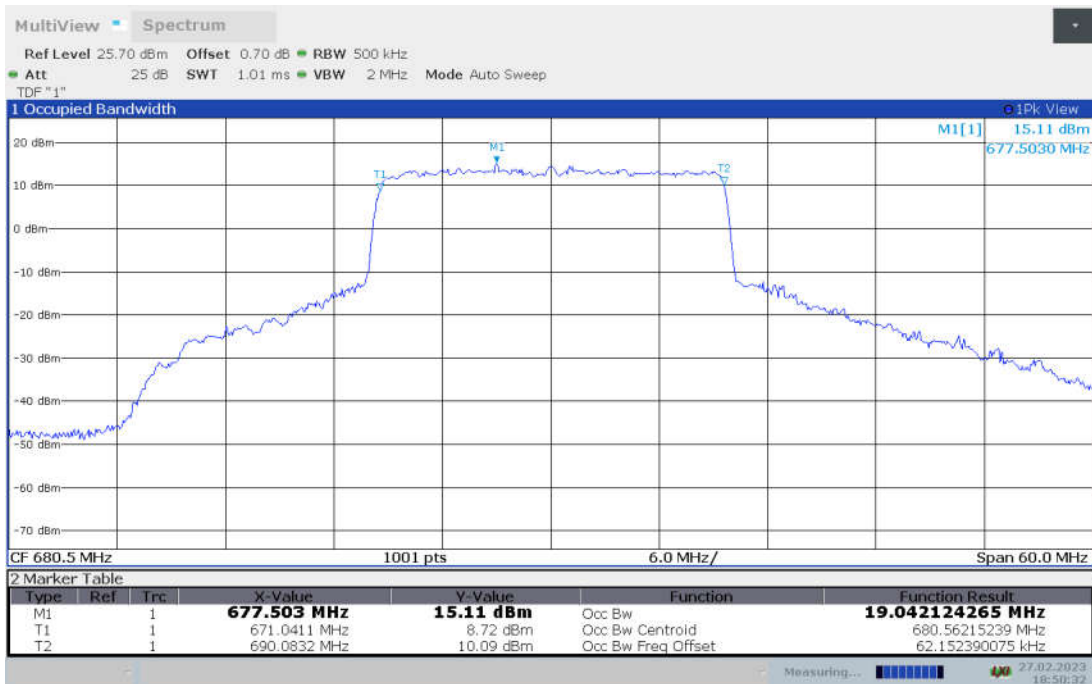

n71,20MHz Bandwidth, CP-64QAM (99% BW)