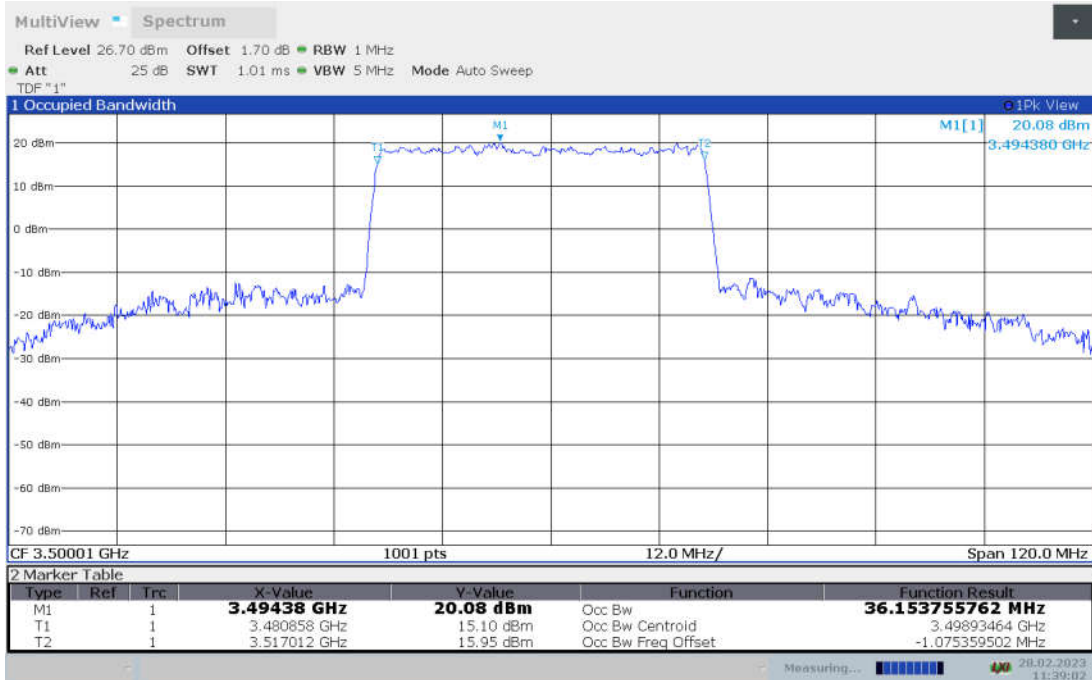

n77L,40MHz Bandwidth, DFT-s-16QAM (99% BW)