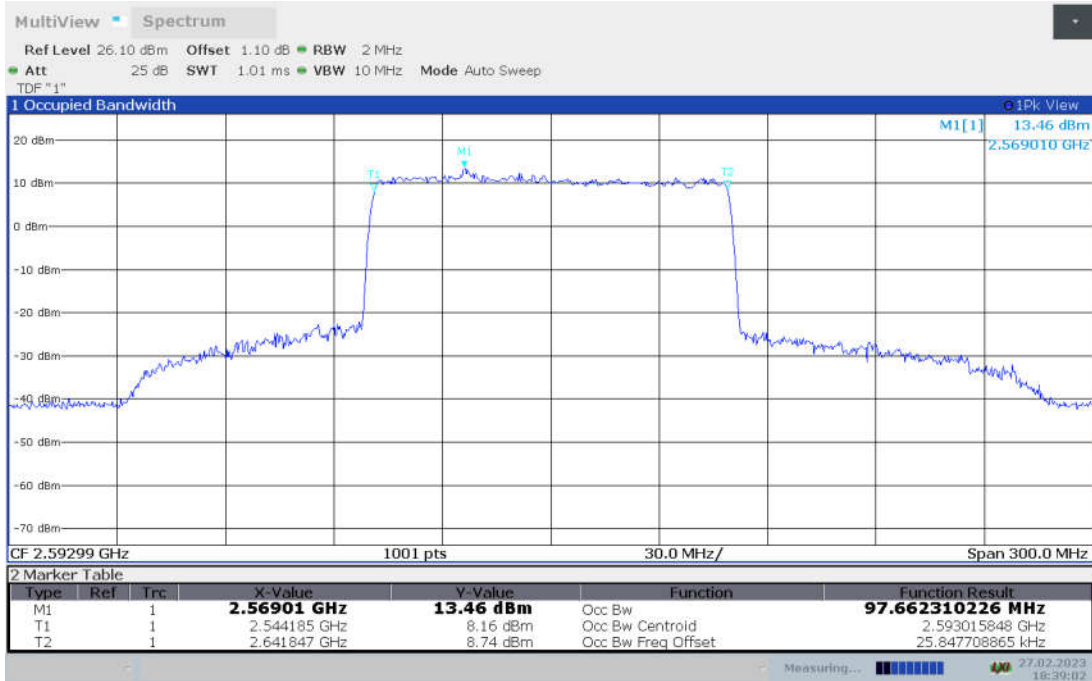

n41,100MHz Bandwidth, CP-256QAM (99% BW)