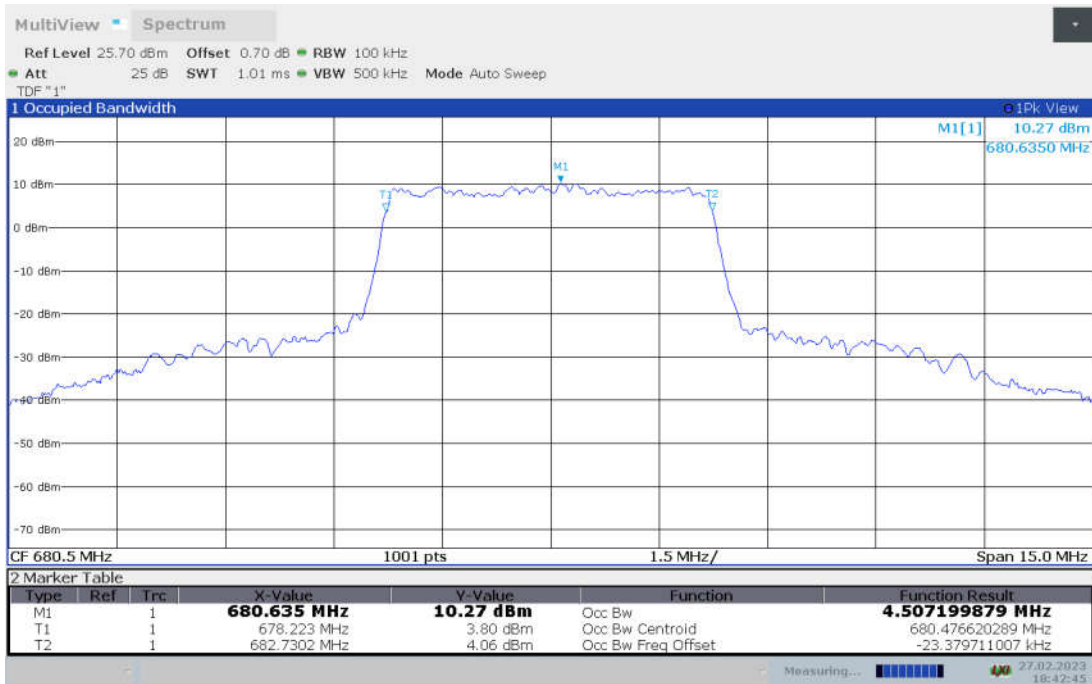

n71,5MHz Bandwidth, CP-QPSK (99% BW)

n71,5MHz Bandwidth, CP-16QAM (99% BW)

n71,5MHz Bandwidth, CP-64QAM (99% BW)

n71,5MHz Bandwidth, CP-256QAM (99% BW)

n71,10MHz(99% BW)

Frequency (MHz)	Occupied Bandwidth (99% BW) (MHz)								
	DFT-s-pi/2 BPSK	DFT-s-QPSK	DFT-s-16QAM	DFT-s-64QAM	DFT-s-256QAM	CP-QPSK	CP-16QAM	CP-64QAM	CP-256QAM
680.5	8.978	9.008	8.994	8.976	9.001	9.325	9.322	9.311	9.336