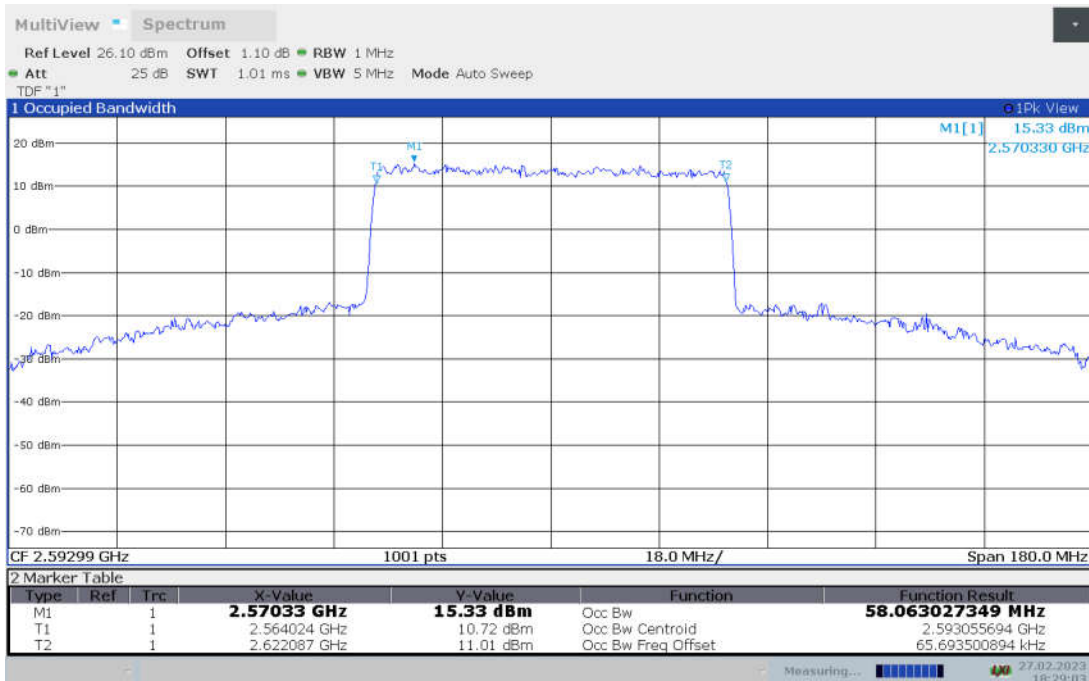

n41,60MHz Bandwidth,DFT-s-pi/2 BPSK (99% BW)

n41,60MHz Bandwidth,DFT-s-QPSK (99% BW)

n41,60MHz Bandwidth, DFT-s-16QAM (99% BW)

n41,60MHz Bandwidth, DFT-s-64QAM (99% BW)

n41,60MHz Bandwidth, DFT-s-256QAM (99% BW)