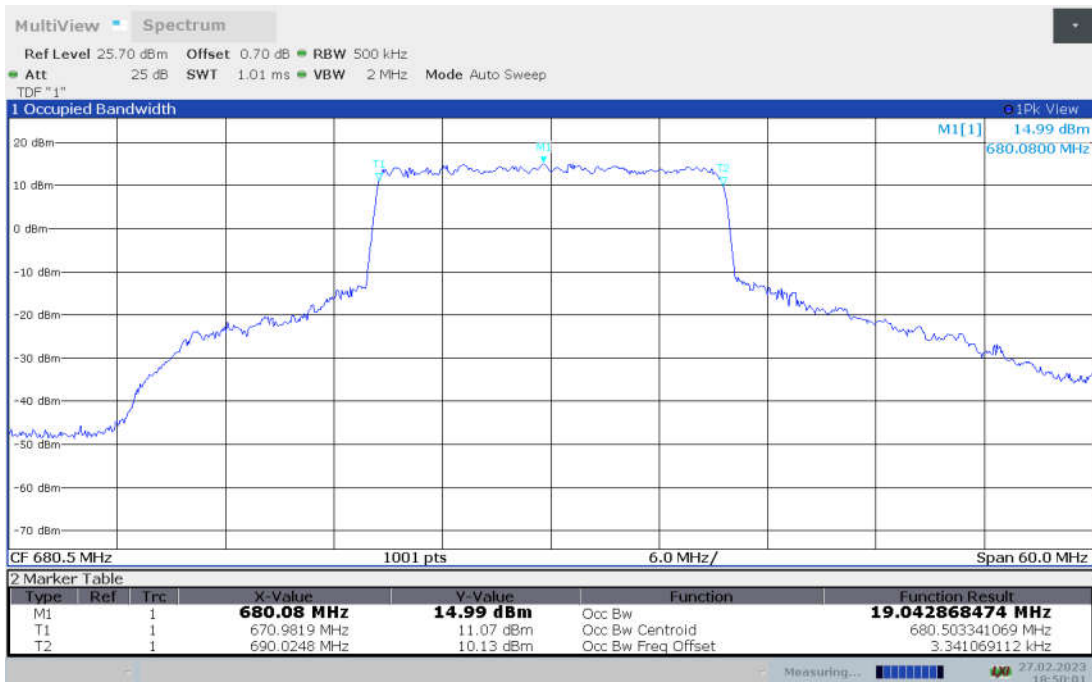

n71,20MHz Bandwidth, CP-QPSK (99% BW)