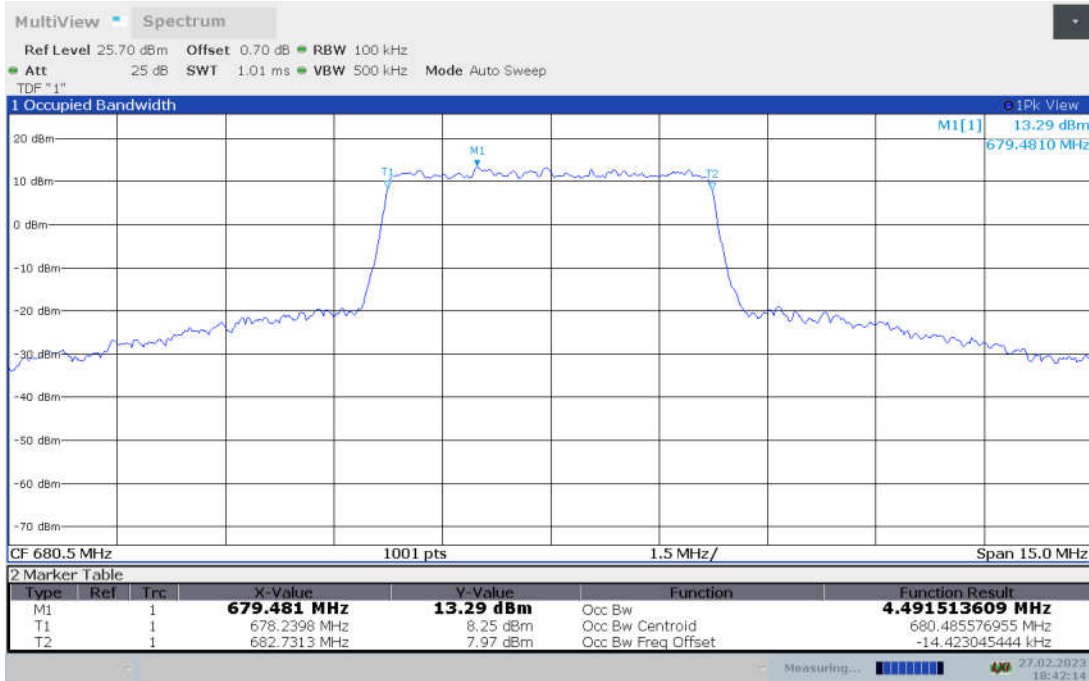

n71,5MHz Bandwidth, CP-16QAM (99% BW)