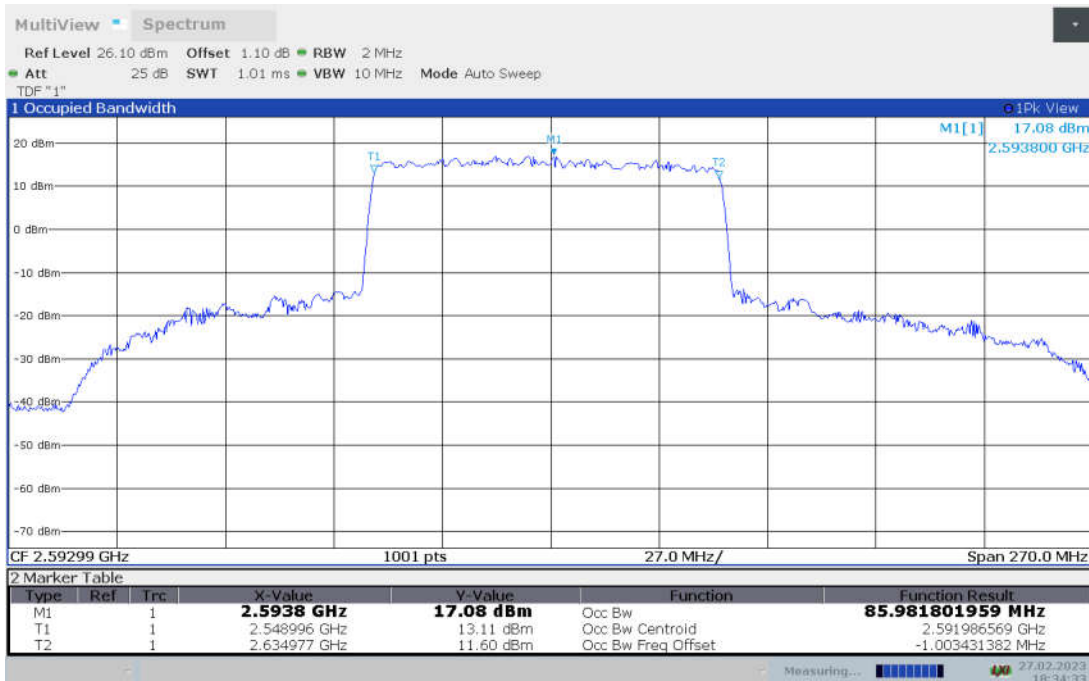

n41,90MHz Bandwidth,DFT-s-pi/2 BPSK (99% BW)

n41,90MHz Bandwidth,DFT-s-QPSK (99% BW)

n41,90MHz Bandwidth, DFT-s-16QAM (99% BW)

n41,90MHz Bandwidth, DFT-s-64QAM (99% BW)

n41,90MHz Bandwidth, DFT-s-256QAM (99% BW)