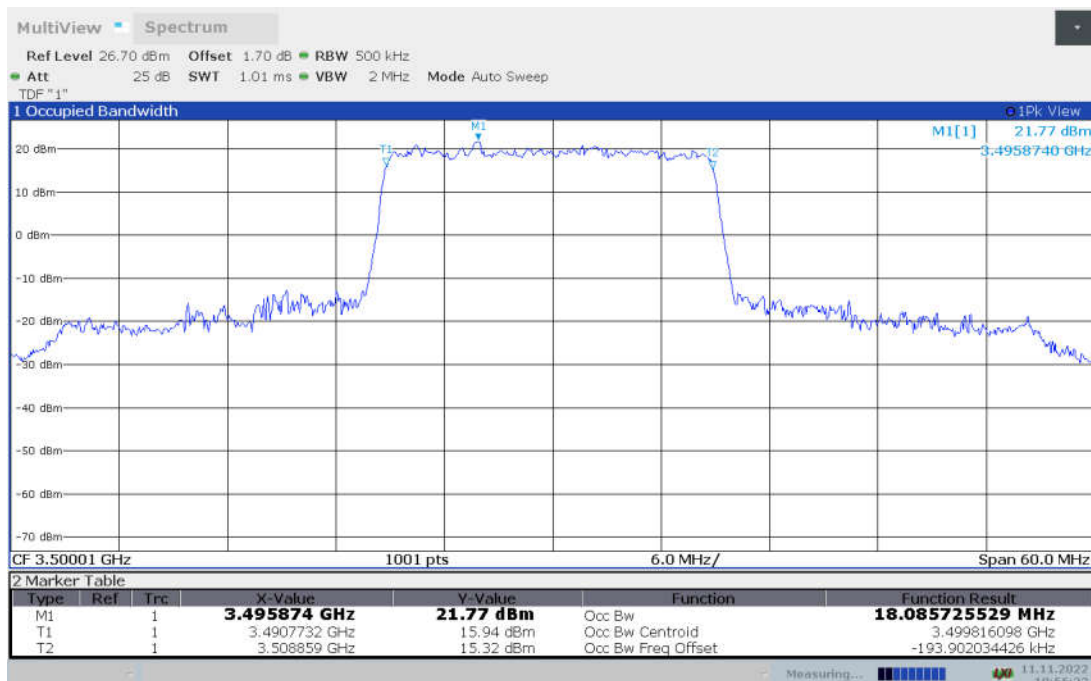

n77L,20MHz Bandwidth,DFT-s-QPSK (99% BW)