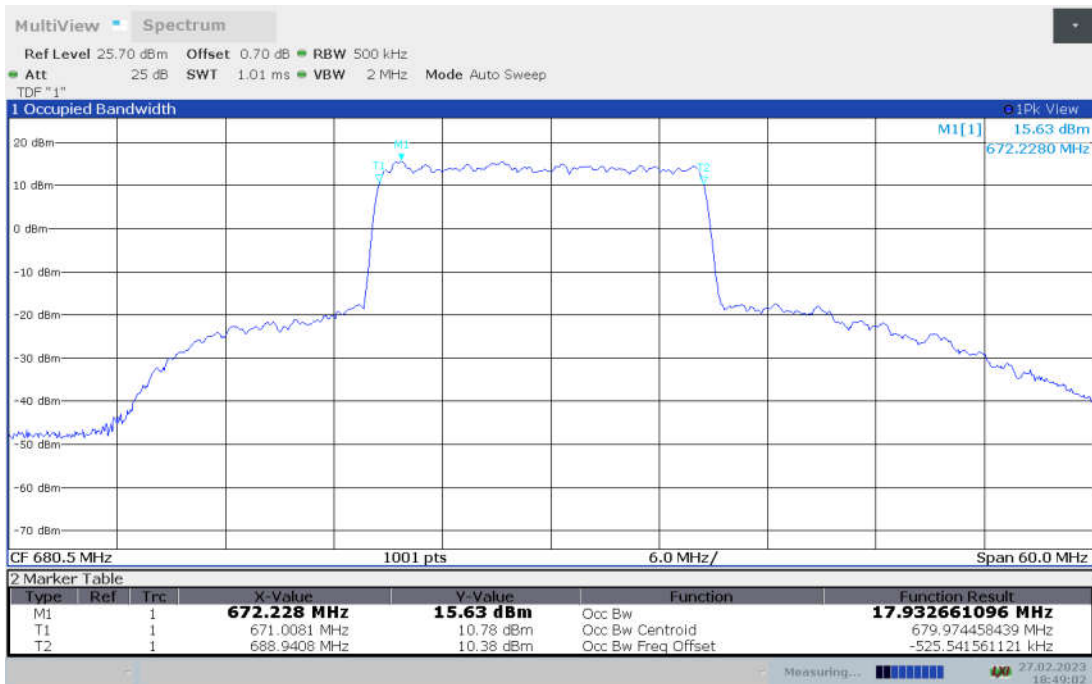

n71,20MHz Bandwidth,DFT-s-pi/2 BPSK (99% BW)

n71,20MHz Bandwidth,DFT-s-QPSK (99% BW)

n71,20MHz Bandwidth, DFT-s-16QAM (99% BW)

n71,20MHz Bandwidth, DFT-s-64QAM (99% BW)

n71,20MHz Bandwidth, DFT-s-256QAM (99% BW)