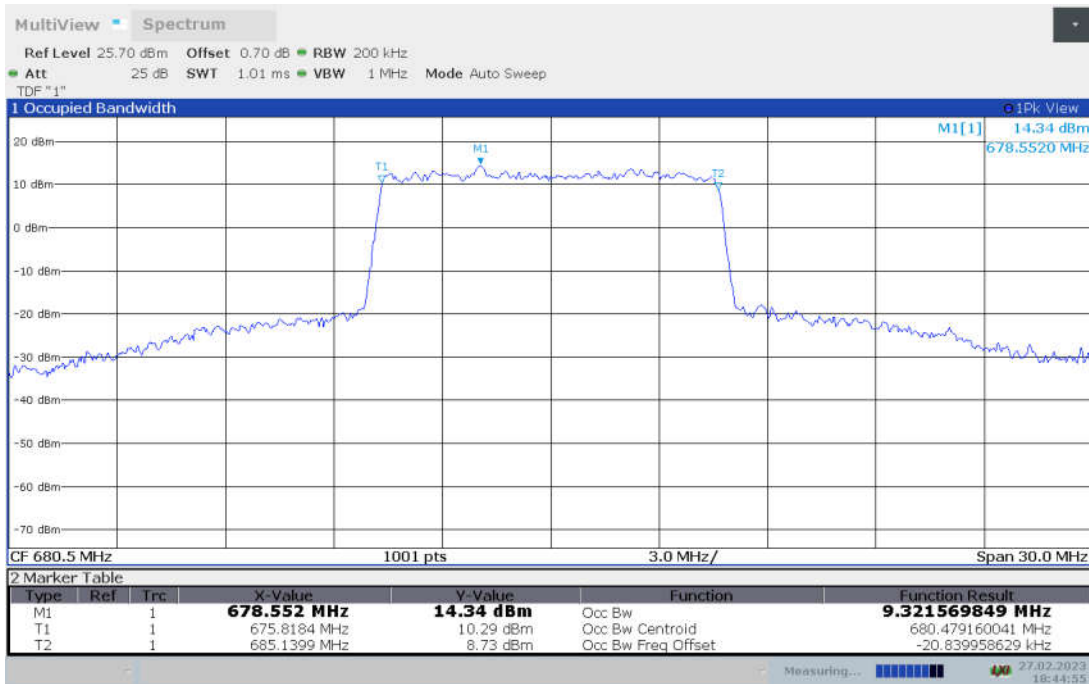

n71,10MHz Bandwidth, CP-16QAM (99% BW)