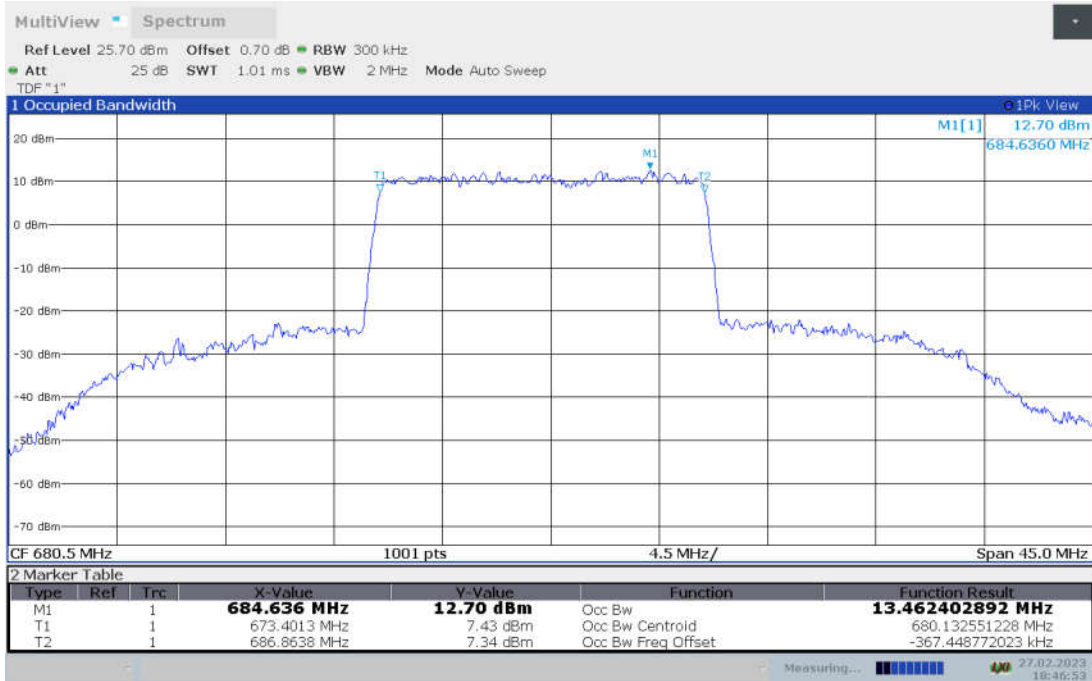

n71,15MHz Bandwidth,DFT-s-pi/2 BPSK (99% BW)

n71,15MHz Bandwidth,DFT-s-QPSK (99% BW)

n71,15MHz Bandwidth, DFT-s-16QAM (99% BW)

n71,15MHz Bandwidth, DFT-s-64QAM (99% BW)

n71,15MHz Bandwidth, DFT-s-256QAM (99% BW)