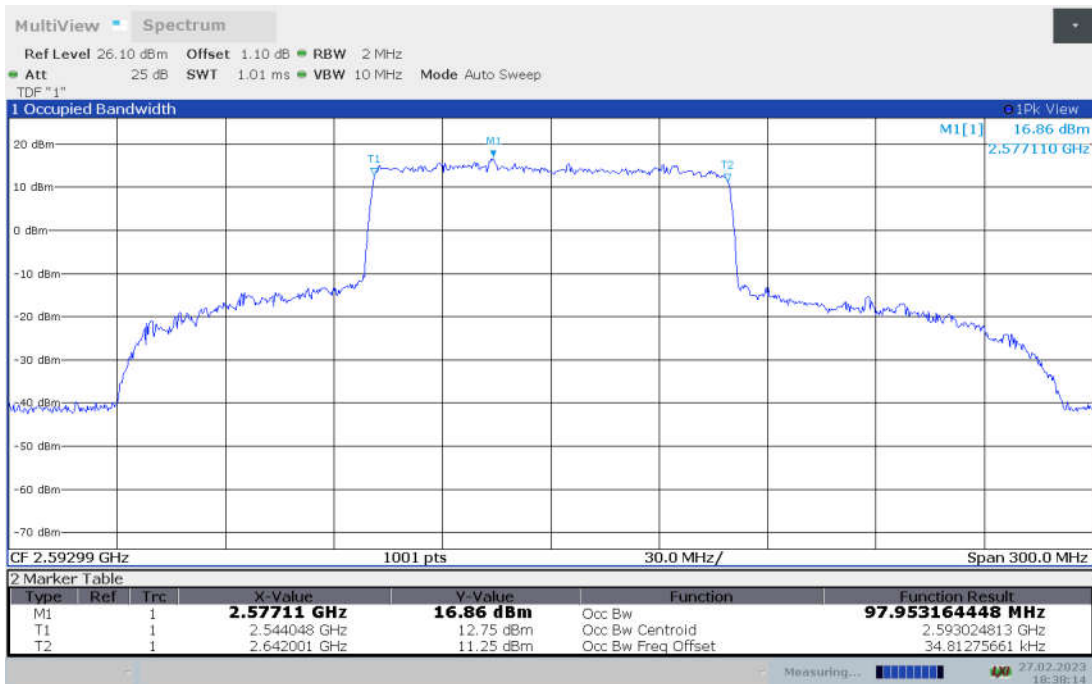

n41,100MHz Bandwidth, CP-QPSK (99% BW)