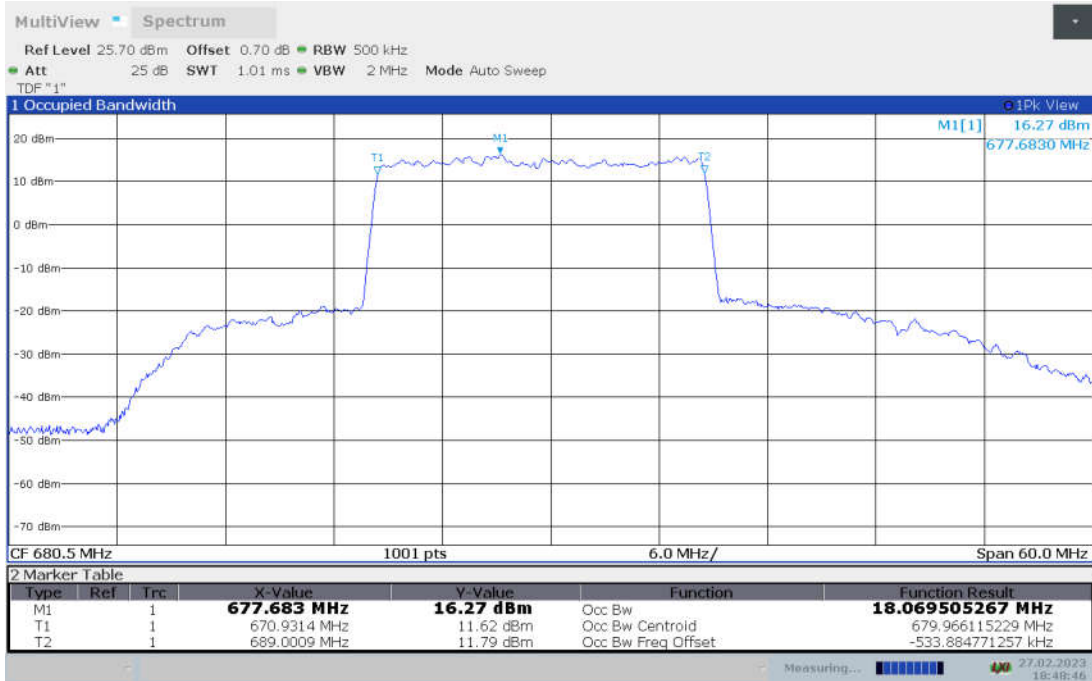

n71,20MHz Bandwidth, DFT-s-16QAM (99% BW)