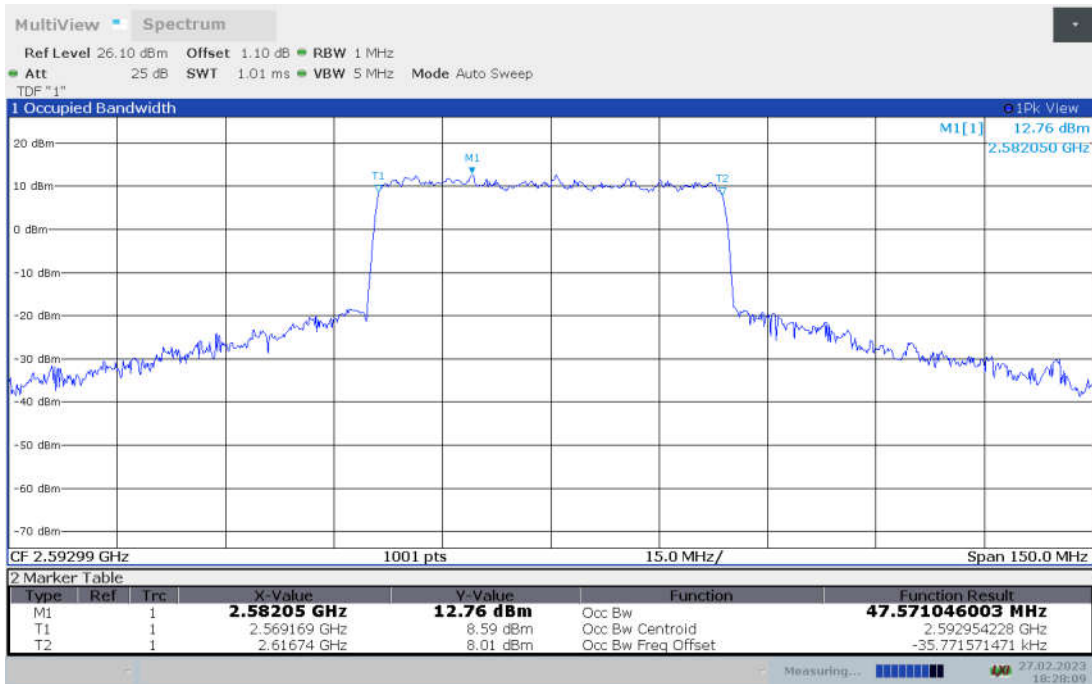

n41,50MHz Bandwidth, CP-16QAM (99% BW)

n41,50MHz Bandwidth, CP-64QAM (99% BW)

n41,50MHz Bandwidth, CP-256QAM (99% BW)

n41,60MHz(99% BW)

Frequency (MHz)	Occupied Bandwidth (99% BW) (MHz)								
	DFT-s-pi/2 BPSK	DFT-s-QPSK	DFT-s-16QAM	DFT-s-64QAM	DFT-s-256QAM	CP-QPSK	CP-16QAM	CP-64QAM	CP-256QAM
2592.99	57.864	57.941	58.067	58.063	58.016	57.903	57.977	58.083	58.055