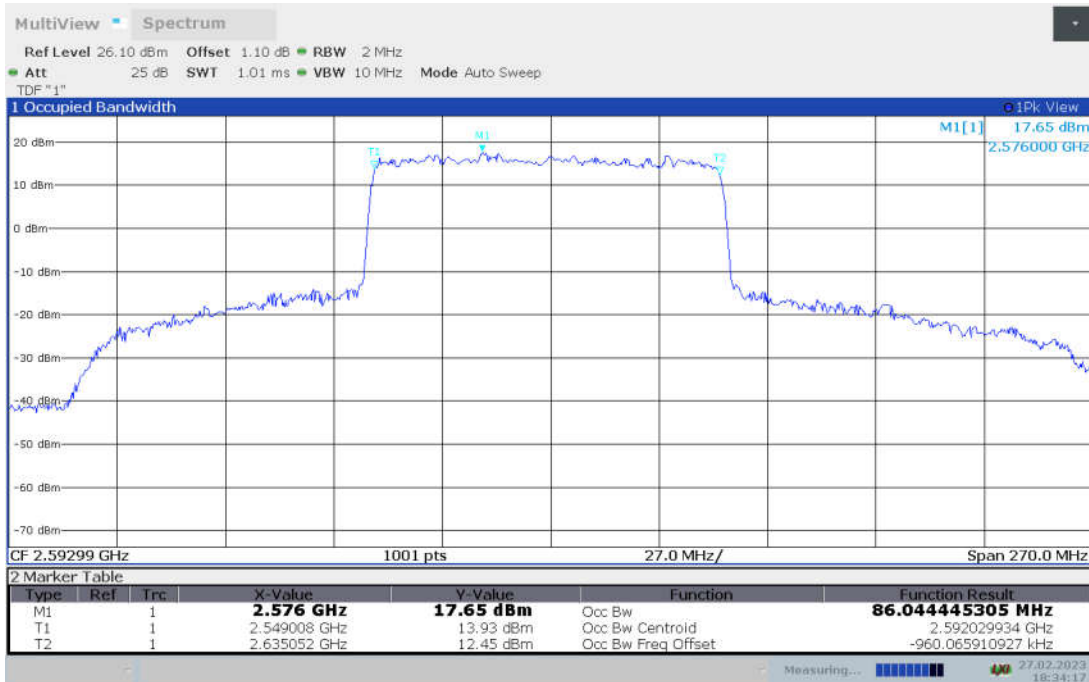

n41,90MHz Bandwidth, DFT-s-16QAM (99% BW)