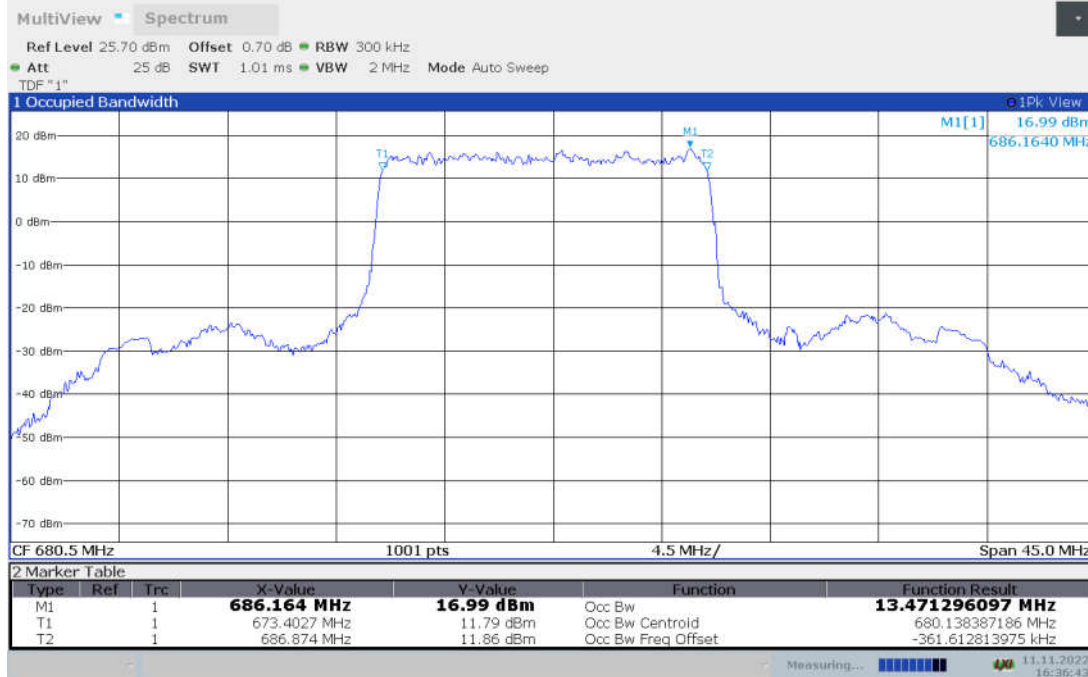

n71,15MHz(99% BW)

Frequency (MHz)	Occupied Bandwidth (99% BW) (MHz)								
	DFT-s-pi/2 BPSK	DFT-s-QPSK	DFT-s-16QAM	DFT-s-64QAM	DFT-s-256QAM	CP-QPSK	CP-16QAM	CP-64QAM	CP-256QAM
680.5	13.471	13.485	13.496	13.459	13.462	14.159	14.156	14.205	14.179

n71,15MHz Bandwidth,DFT-s-pi/2 BPSK (99% BW)

n71,15MHz Bandwidth,DFT-s-QPSK (99% BW)