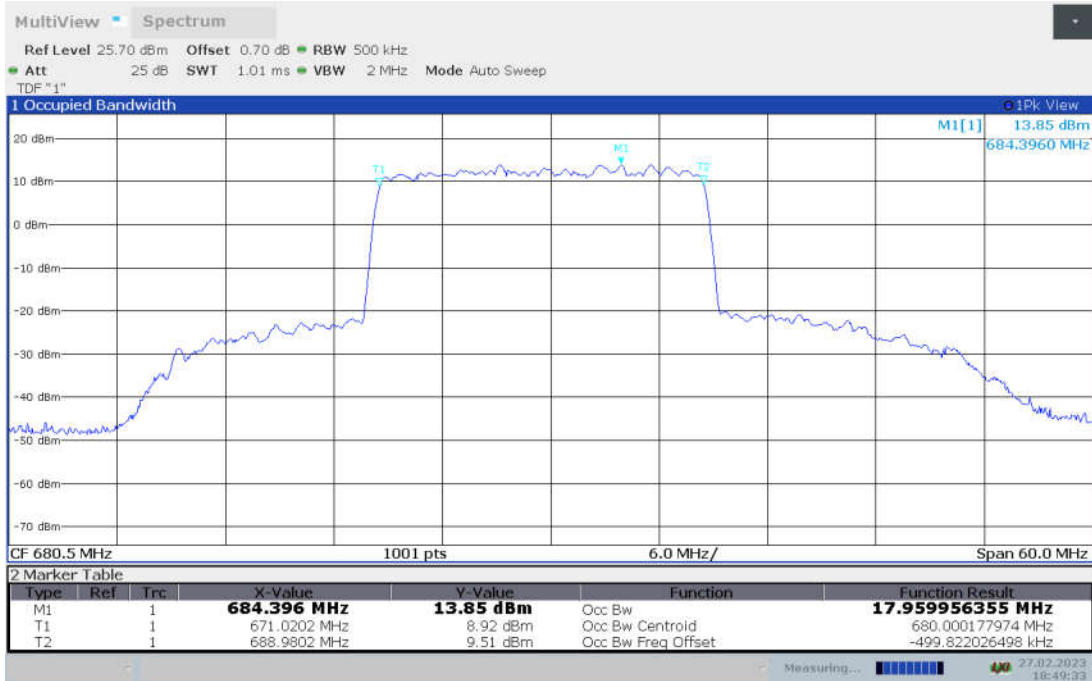

n71,20MHz Bandwidth,DFT-s-pi/2 BPSK (99% BW)

n71,20MHz Bandwidth,DFT-s-QPSK (99% BW)

n71,20MHz Bandwidth, DFT-s-16QAM (99% BW)

n71,20MHz Bandwidth, DFT-s-64QAM (99% BW)

n71,20MHz Bandwidth, DFT-s-256QAM (99% BW)