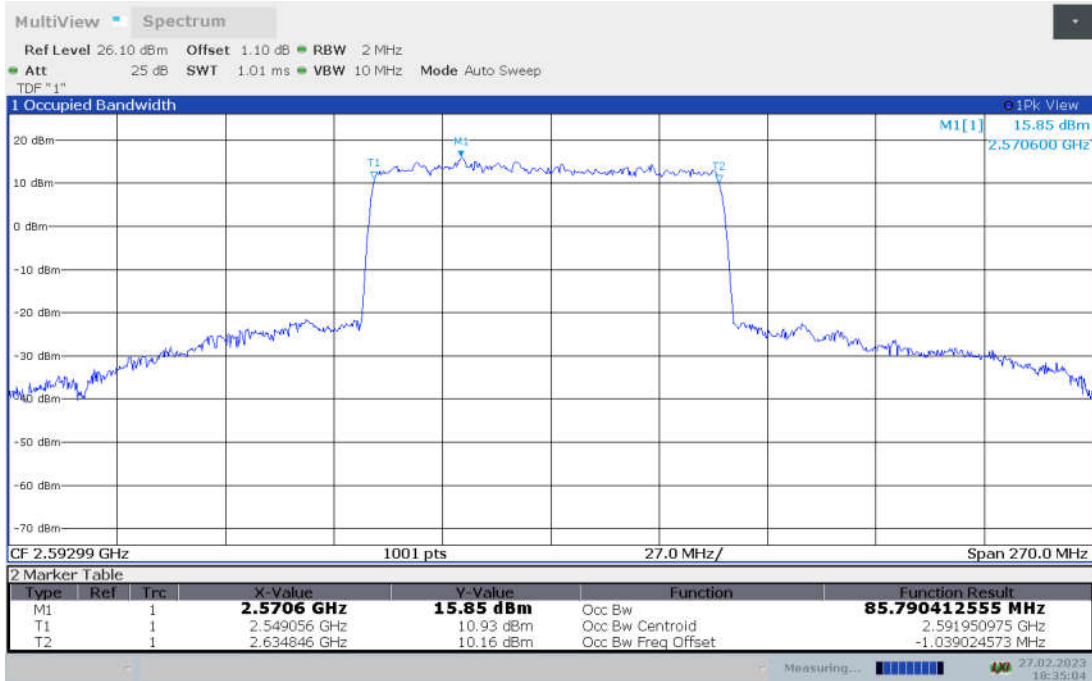

n41,90MHz Bandwidth,DFT-s-pi/2 BPSK (99% BW)

n41,90MHz Bandwidth,DFT-s-QPSK (99% BW)

n41,90MHz Bandwidth, DFT-s-16QAM (99% BW)

n41,90MHz Bandwidth, DFT-s-64QAM (99% BW)

n41,90MHz Bandwidth, DFT-s-256QAM (99% BW)