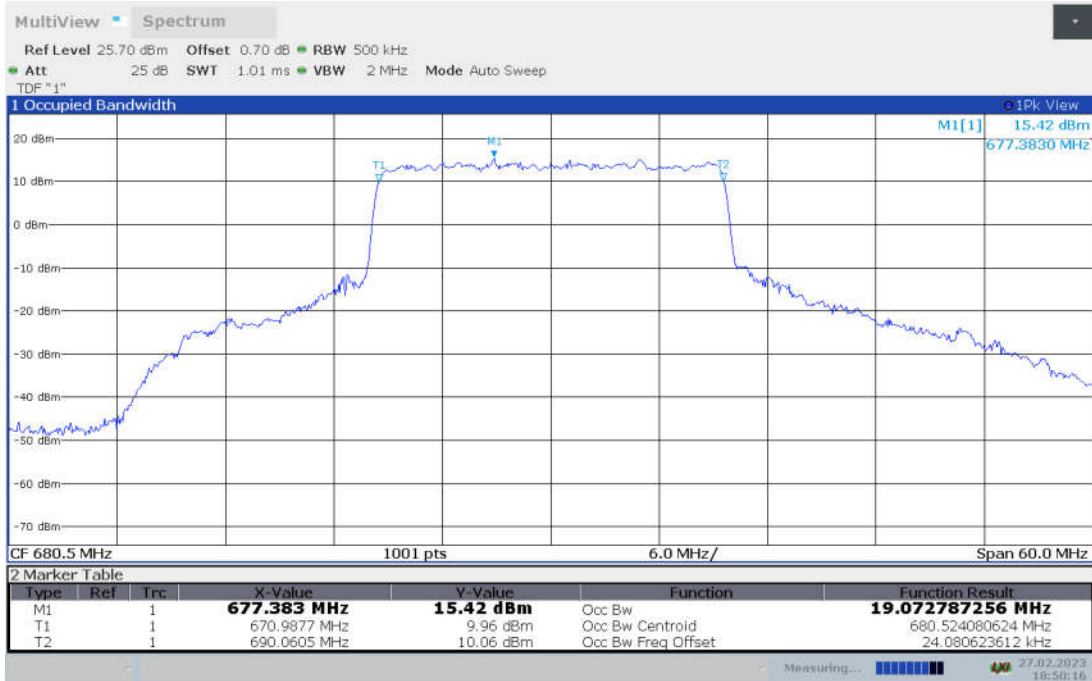

n71,20MHz Bandwidth, CP-16QAM (99% BW)