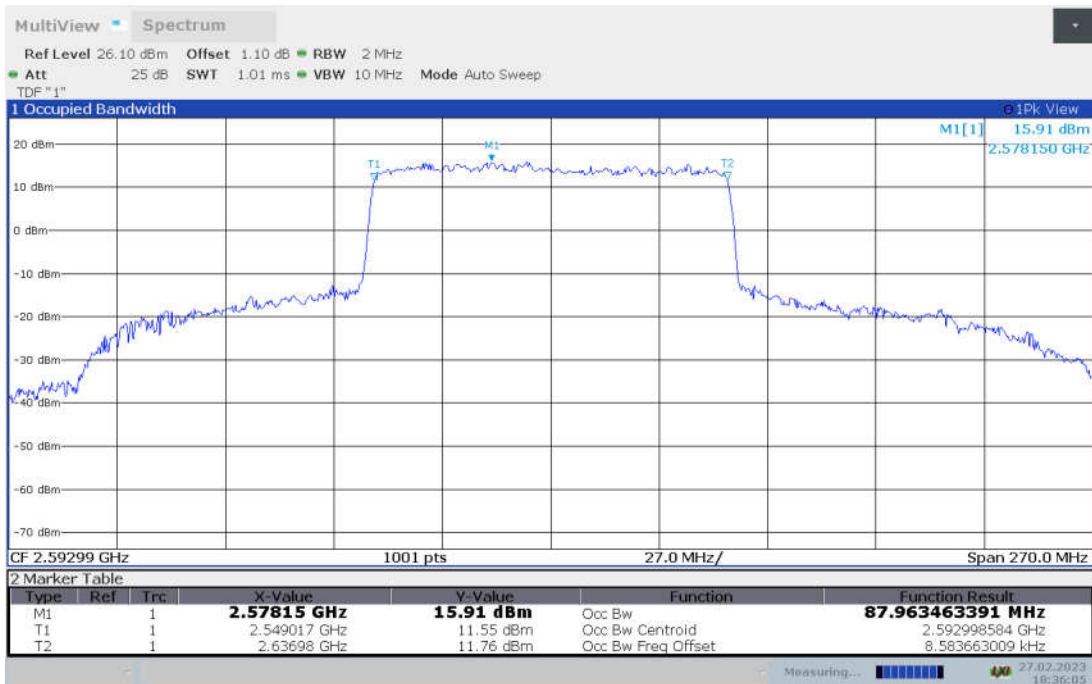

n41,90MHz Bandwidth, CP-64QAM (99% BW)