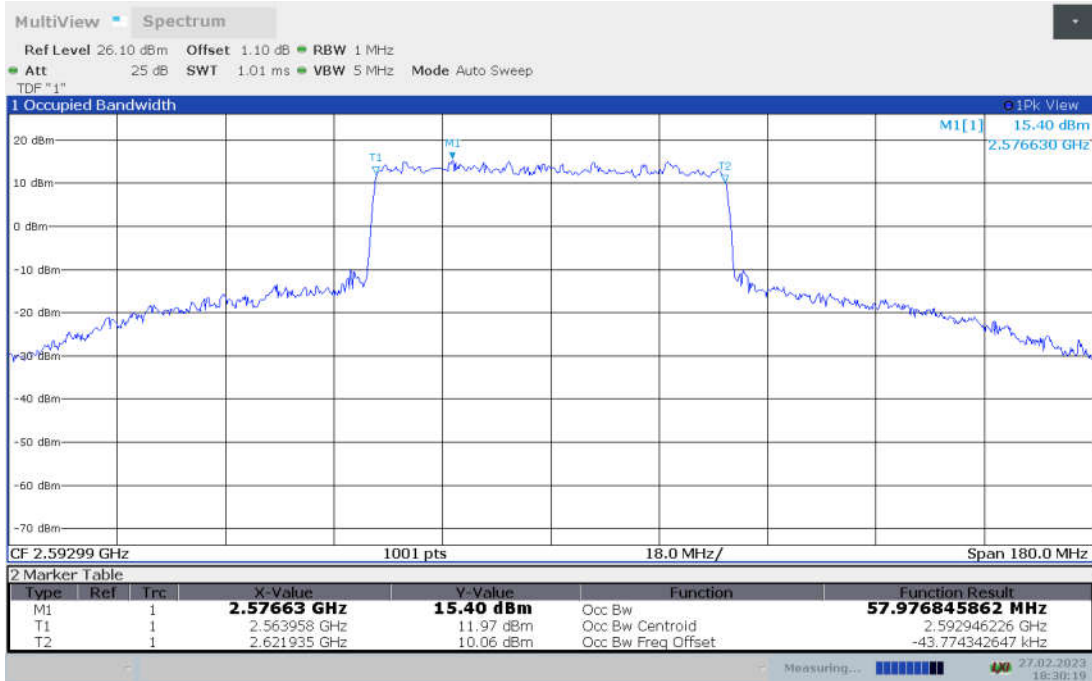

n41,60MHz Bandwidth, CP-16QAM (99% BW)