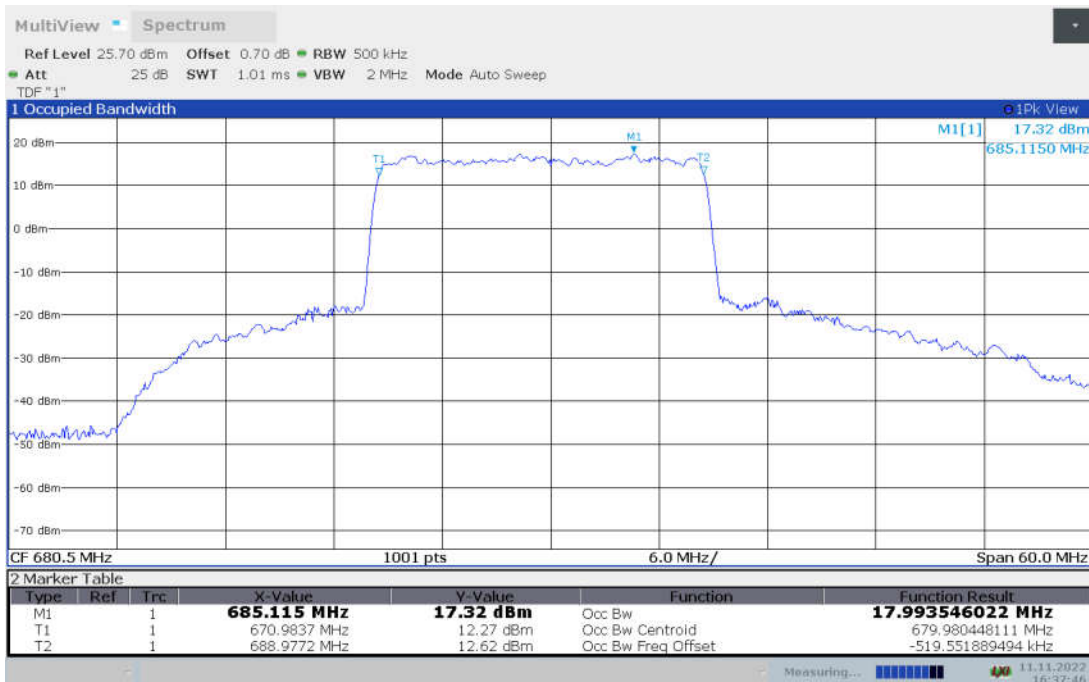

n71,20MHz Bandwidth,DFT-s-QPSK (99% BW)