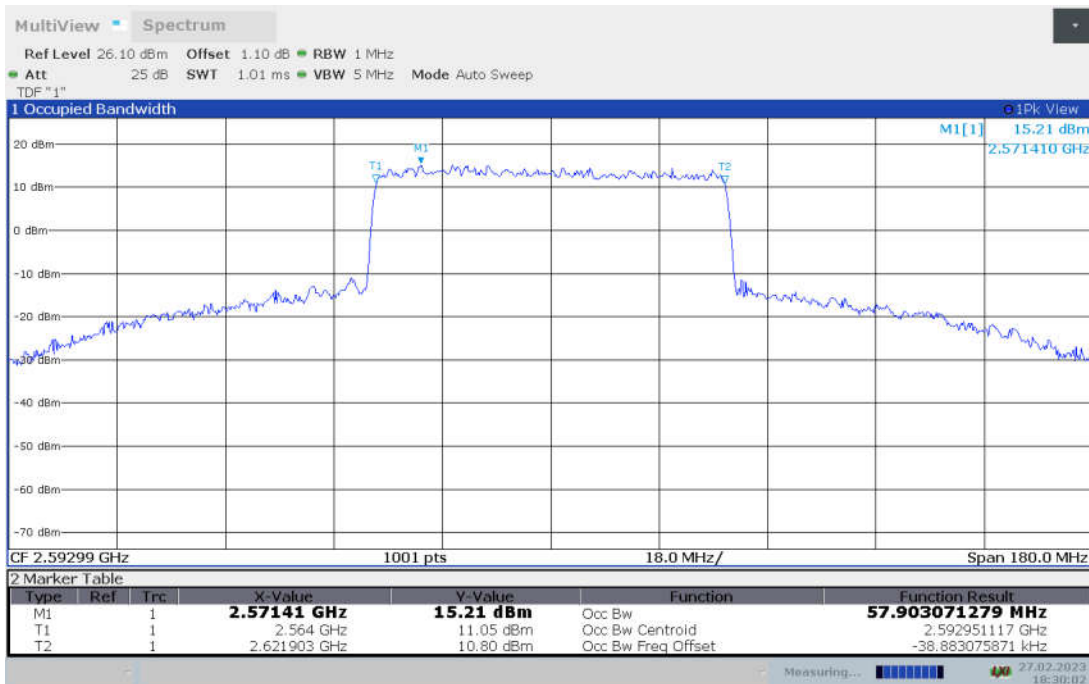

n41,60MHz Bandwidth, CP-QPSK (99% BW)