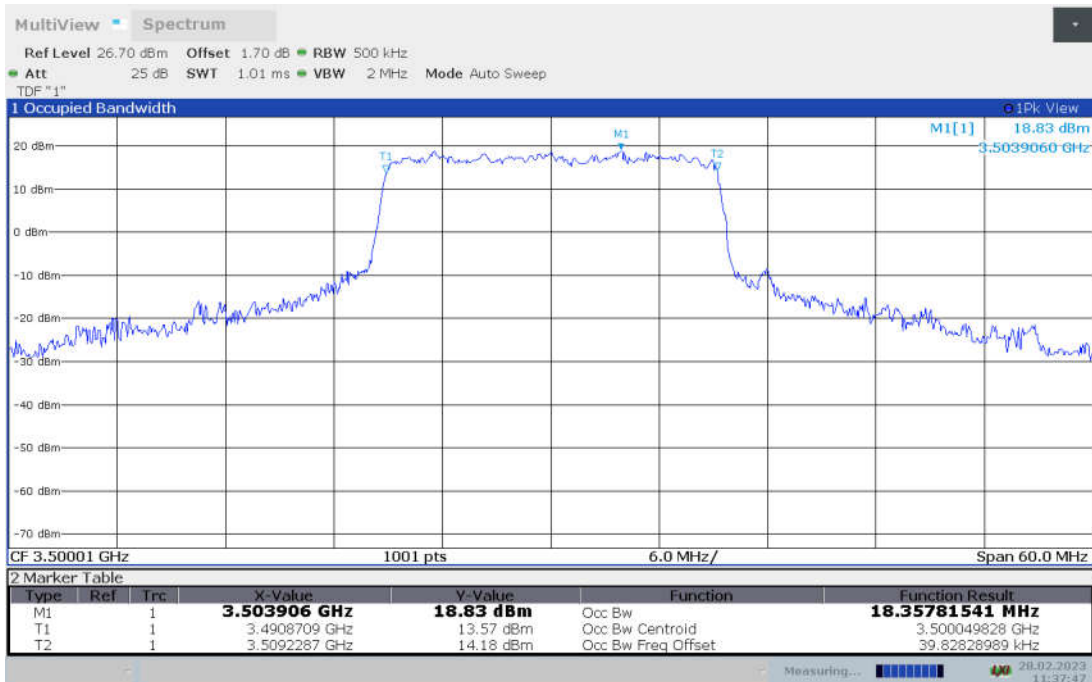

n77L,20MHz Bandwidth, CP-16QAM (99% BW)