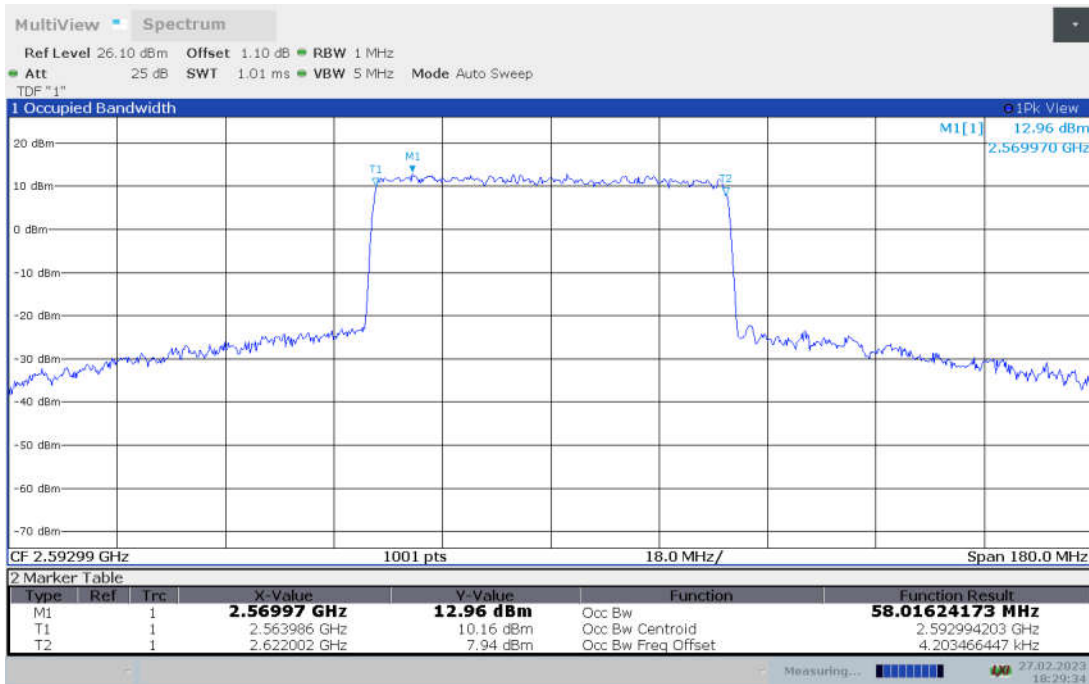

n41,60MHz Bandwidth,DFT-s-pi/2 BPSK (99% BW)

n41,60MHz Bandwidth,DFT-s-QPSK (99% BW)

n41,60MHz Bandwidth, DFT-s-16QAM (99% BW)

n41,60MHz Bandwidth, DFT-s-64QAM (99% BW)

n41,60MHz Bandwidth, DFT-s-256QAM (99% BW)