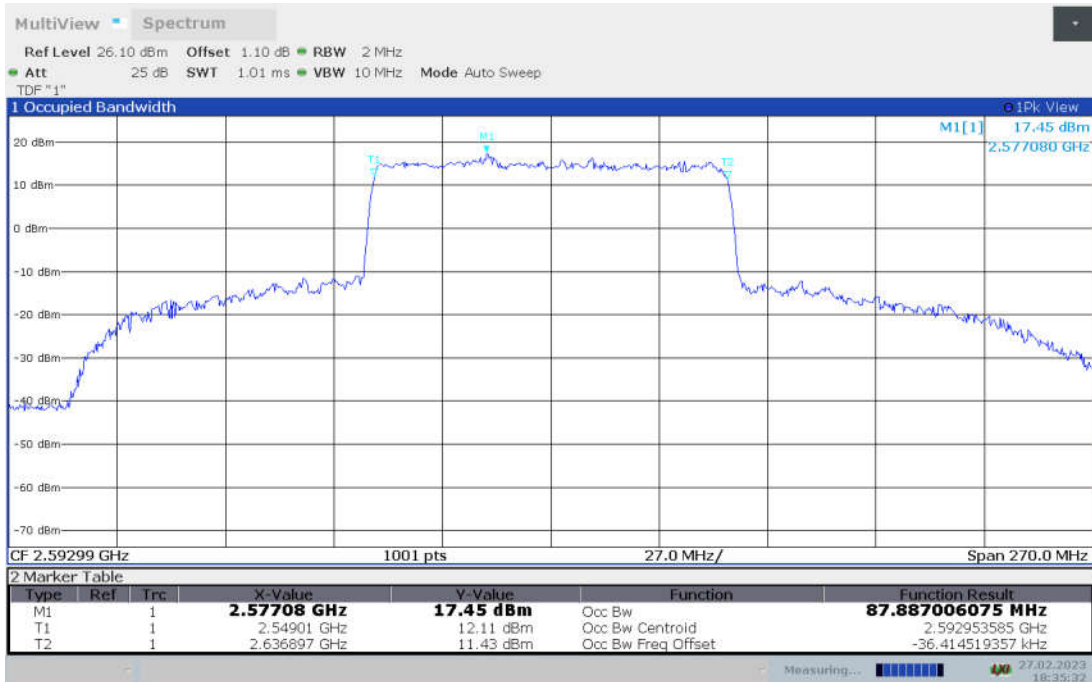

n41,90MHz Bandwidth, CP-QPSK (99% BW)