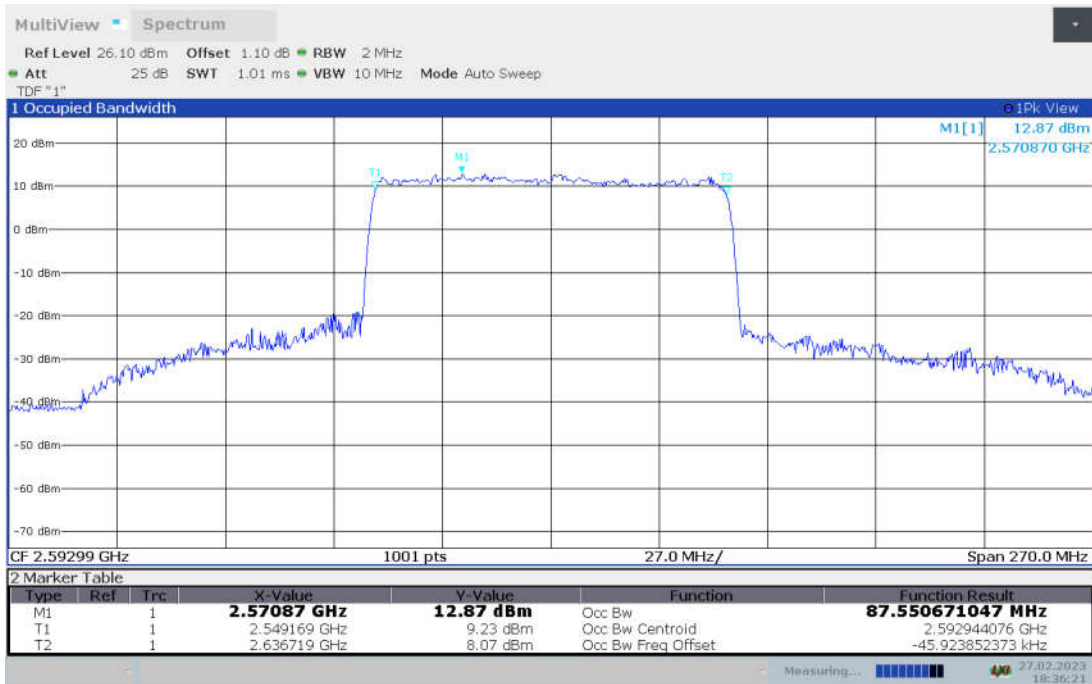

n41,90MHz Bandwidth, CP-QPSK (99% BW)

n41,90MHz Bandwidth, CP-16QAM (99% BW)

n41,90MHz Bandwidth, CP-64QAM (99% BW)

n41,90MHz Bandwidth, CP-256QAM (99% BW)

n41,100MHz(99% BW)

Frequency (MHz)	Occupied Bandwidth (99% BW) (MHz)								
	DFT-s-pi/2 BPSK	DFT-s-QPSK	DFT-s-16QAM	DFT-s-64QAM	DFT-s-256QAM	CP-QPSK	CP-16QAM	CP-64QAM	CP-256QAM
2592.99	96.807	96.687	96.651	96.754	96.490	97.953	97.774	97.593	97.662