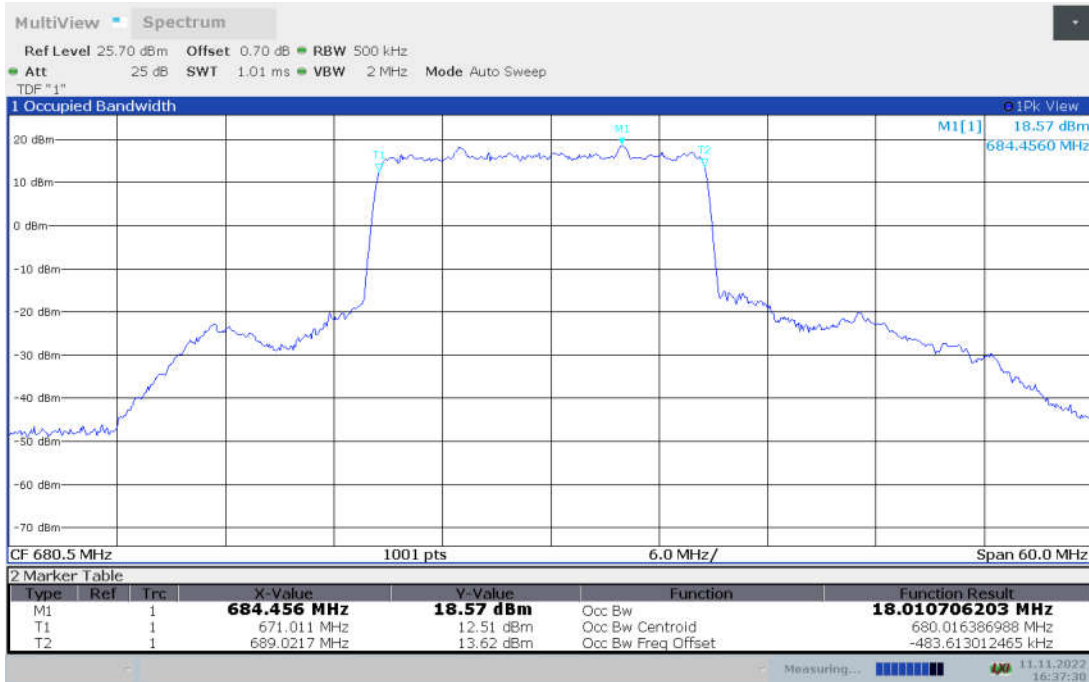

n71,20MHz(99% BW)

Frequency (MHz)	Occupied Bandwidth (99% BW) (MHz)								
	DFT-s-pi/2 BPSK	DFT-s-QPSK	DFT-s-16QAM	DFT-s-64QAM	DFT-s-256QAM	CP-QPSK	CP-16QAM	CP-64QAM	CP-256QAM
680.5	18.011	17.994	18.070	17.933	17.960	19.043	19.073	19.042	18.953

n71,20MHz Bandwidth,DFT-s-pi/2 BPSK (99% BW)