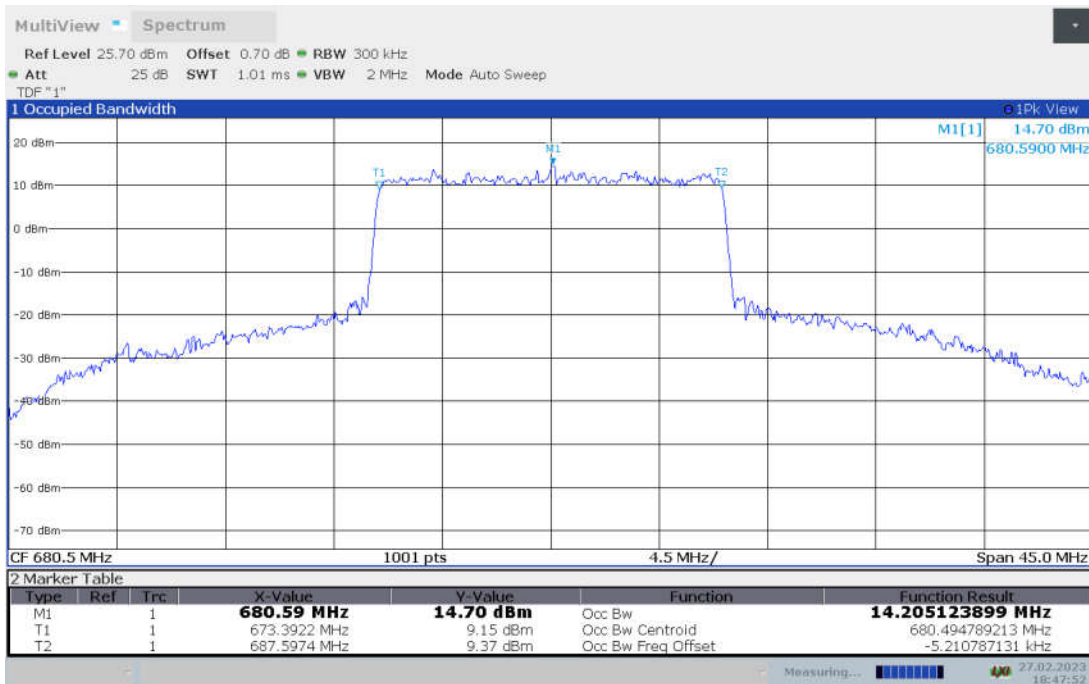

n71,15MHz Bandwidth, CP-64QAM (99% BW)