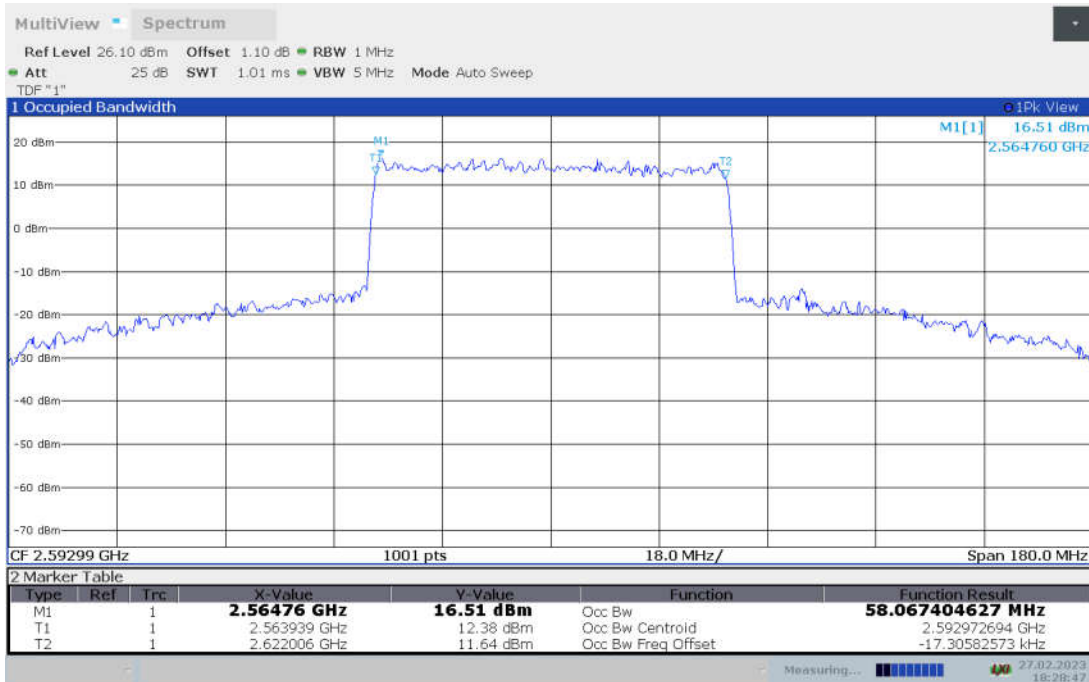

n41,60MHz Bandwidth, DFT-s-16QAM (99% BW)