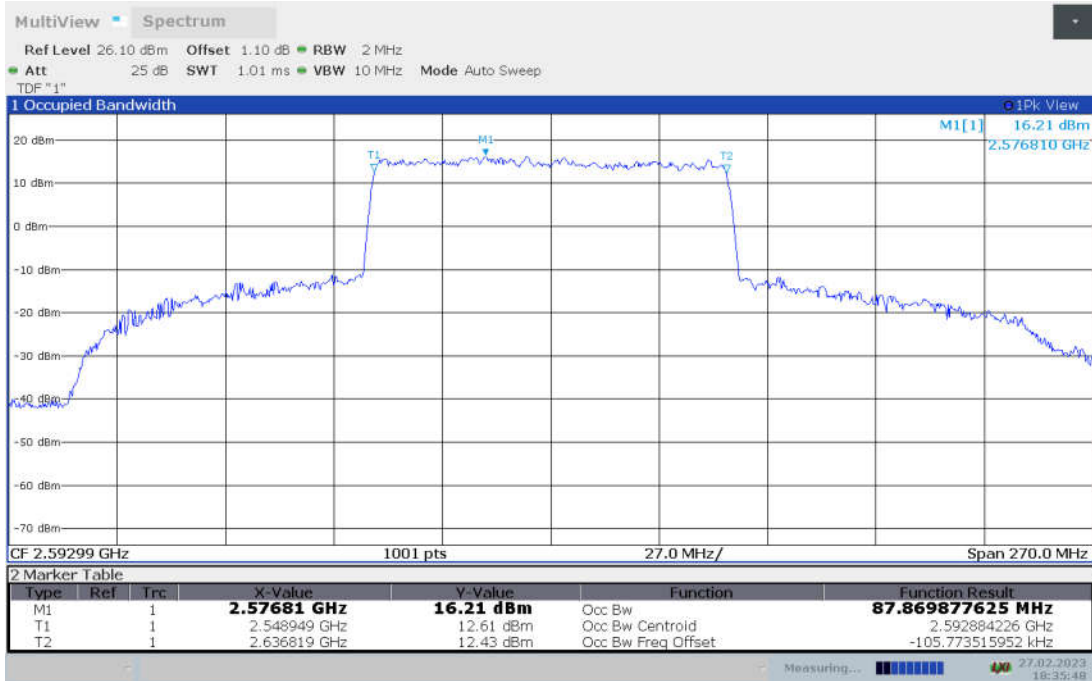

n41,90MHz Bandwidth, CP-16QAM (99% BW)