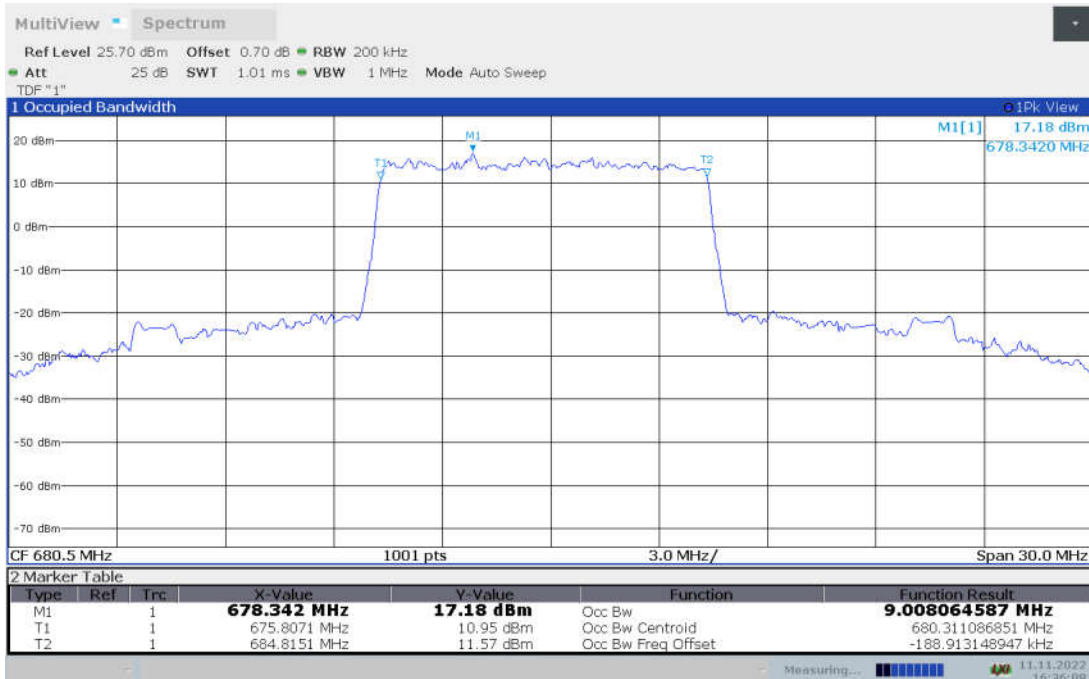

n71,10MHz Bandwidth,DFT-s-QPSK (99% BW)