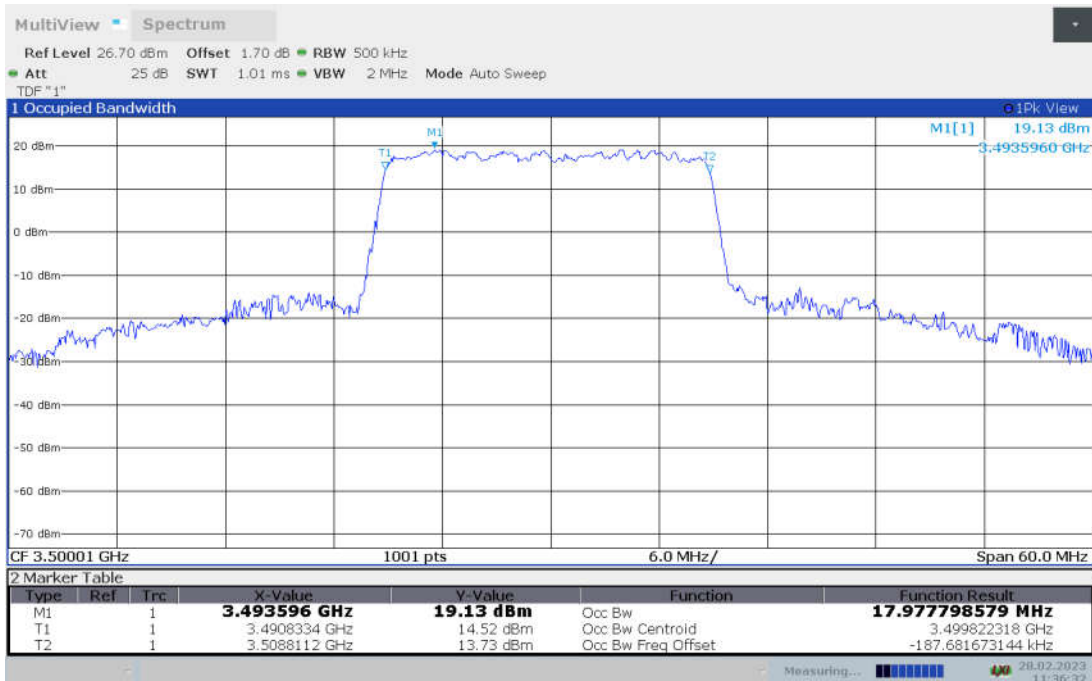

n77L,20MHz Bandwidth,DFT-s-pi/2 BPSK (99% BW)

n77L,20MHz Bandwidth,DFT-s-QPSK (99% BW)

No. I22N02185-RF NR

n77L,20MHz Bandwidth, DFT-s-16QAM (99% BW)

n77L,20MHz Bandwidth, DFT-s-64QAM (99% BW)

n77L,20MHz Bandwidth, DFT-s-256QAM (99% BW)