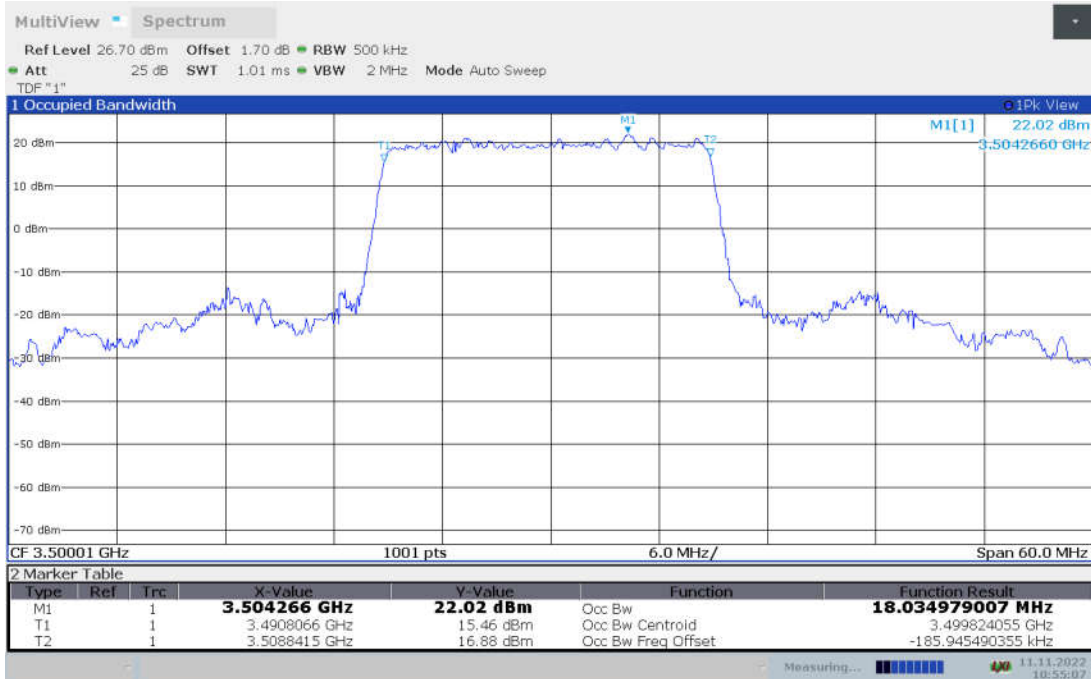

n77L

n77L,20MHz(99% BW)

Frequency (MHz)	Occupied Bandwidth (99% BW) (MHz)								
	DFT-s-pi/2 BPSK	DFT-s-QPSK	DFT-s-16QAM	DFT-s-64QAM	DFT-s-256QAM	CP-QPSK	CP-16QAM	CP-64QAM	CP-256QAM
3500.01	18.035	18.086	18.061	17.978	18.049	18.317	18.358	18.306	18.380

n77L,20MHz Bandwidth,DFT-s-pi/2 BPSK (99% BW)