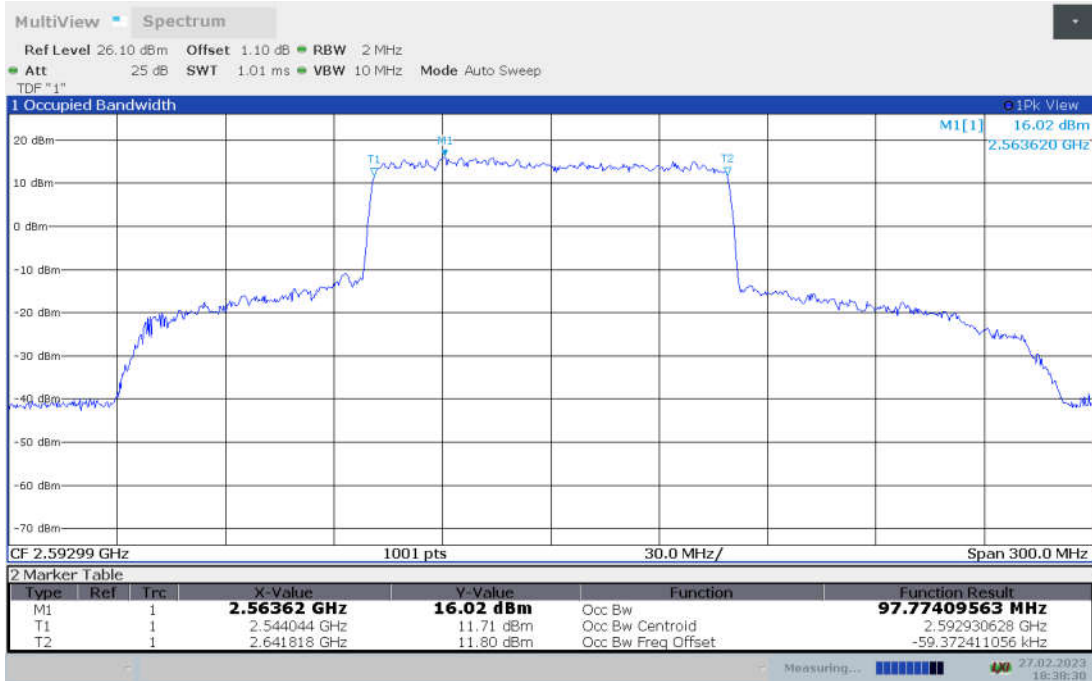

n41,100MHz Bandwidth, CP-16QAM (99% BW)