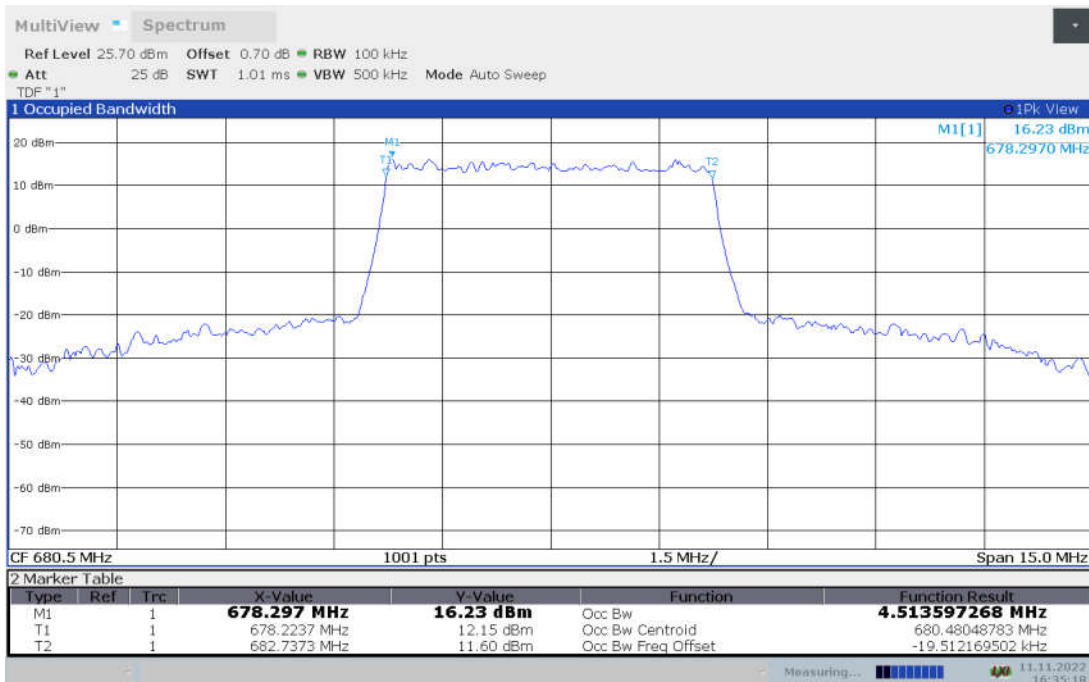

n71,5MHz Bandwidth,DFT-s-pi/2 BPSK (99% BW)

n71,5MHz Bandwidth,DFT-s-QPSK (99% BW)

n71,5MHz Bandwidth, DFT-s-16QAM (99% BW)

n71,5MHz Bandwidth, DFT-s-64QAM (99% BW)

n71,5MHz Bandwidth, DFT-s-256QAM (99% BW)