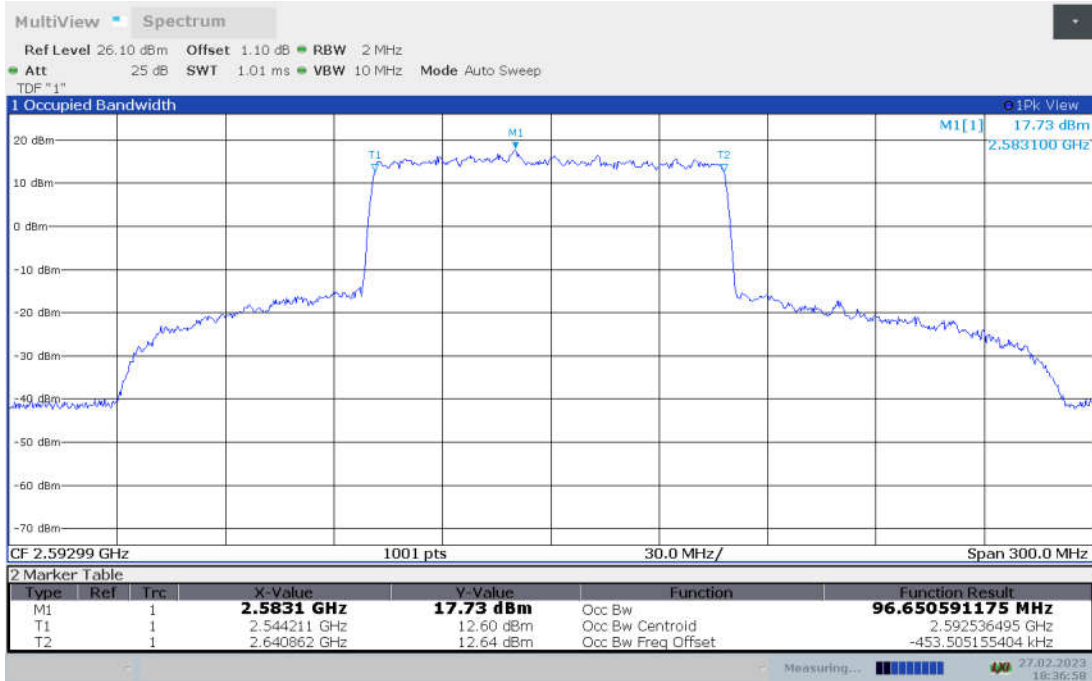

n41,100MHz Bandwidth, DFT-s-16QAM (99% BW)