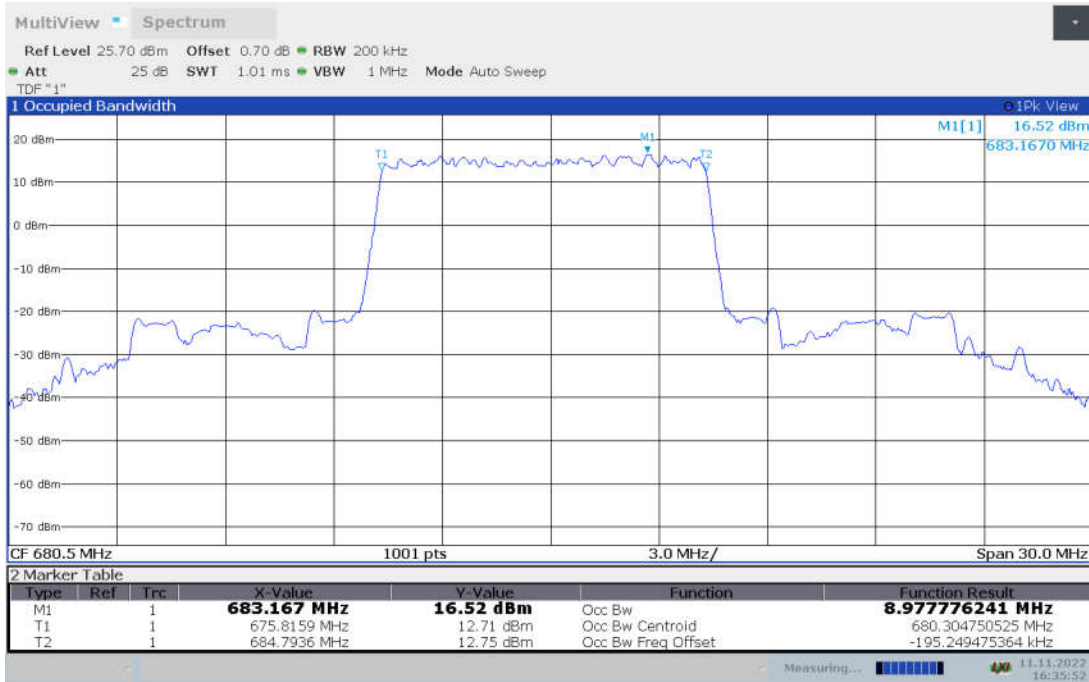

n71,10MHz(99% BW)

Frequency (MHz)	Occupied Bandwidth (99% BW) (MHz)								
	DFT-s-pi/2 BPSK	DFT-s-QPSK	DFT-s-16QAM	DFT-s-64QAM	DFT-s-256QAM	CP-QPSK	CP-16QAM	CP-64QAM	CP-256QAM
680.5	8.978	9.008	8.994	8.976	9.001	9.325	9.322	9.311	9.336

n71,10MHz Bandwidth,DFT-s-pi/2 BPSK (99% BW)