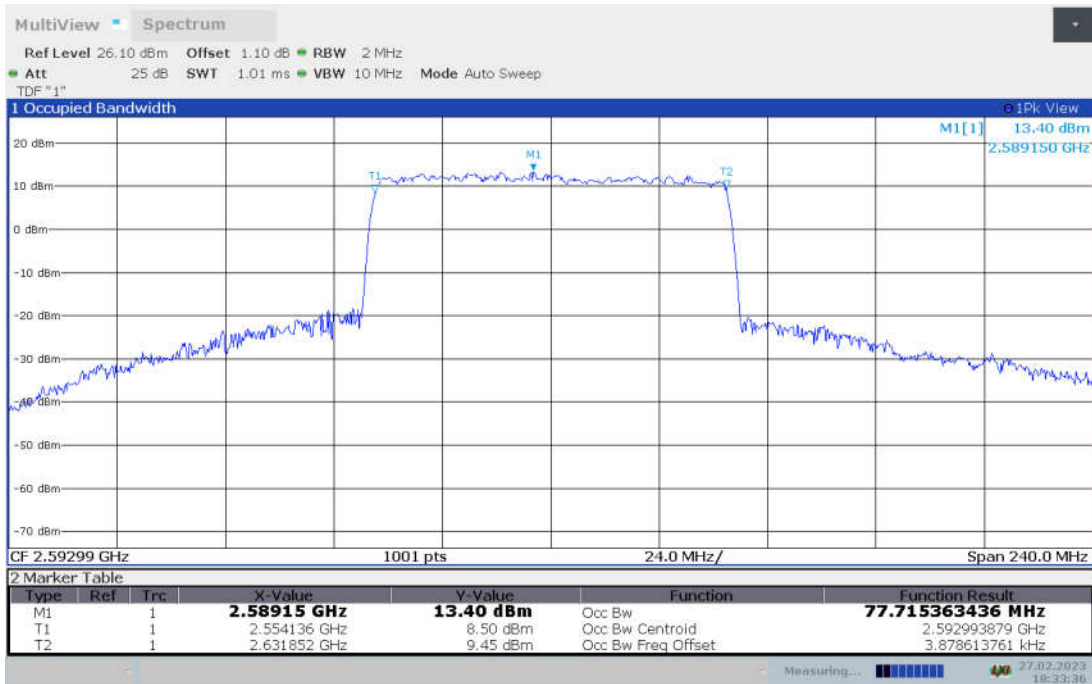

n41,80MHz Bandwidth, CP-QPSK (99% BW)

n41,80MHz Bandwidth, CP-16QAM (99% BW)

n41,80MHz Bandwidth, CP-64QAM (99% BW)

n41,80MHz Bandwidth, CP-256QAM (99% BW)

n41,90MHz(99% BW)

Frequency (MHz)	Occupied Bandwidth (99% BW) (MHz)								
	DFT-s-pi/2 BPSK	DFT-s-QPSK	DFT-s-16QAM	DFT-s-64QAM	DFT-s-256QAM	CP-QPSK	CP-16QAM	CP-64QAM	CP-256QAM
2592.99	86.083	86.128	86.044	85.982	85.790	87.887	87.870	87.963	87.551