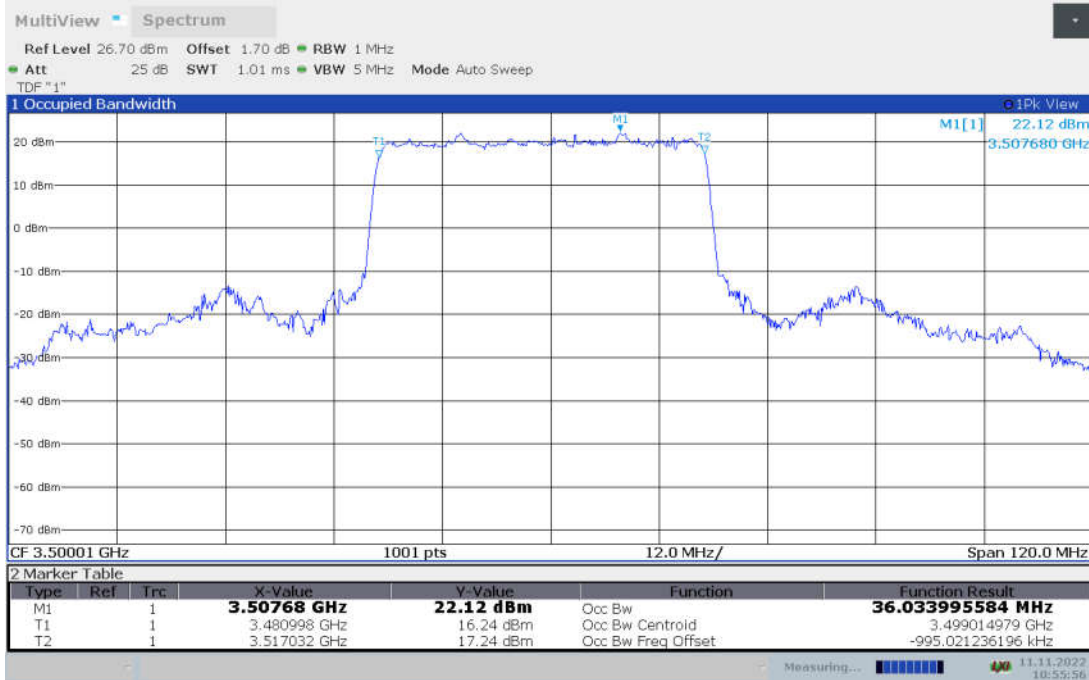

n77L,20MHz Bandwidth,DFT-s-pi/2 BPSK (99% BW)

n77L,20MHz Bandwidth,DFT-s-QPSK (99% BW)

No. I22N02185-RF NR

n77L,20MHz Bandwidth, DFT-s-16QAM (99% BW)

n77L,20MHz Bandwidth, DFT-s-64QAM (99% BW)

n77L,20MHz Bandwidth, DFT-s-256QAM (99% BW)

n77L,20MHz Bandwidth, CP-QPSK (99% BW)

n77L,20MHz Bandwidth, CP-16QAM (99% BW)

n77L,20MHz Bandwidth, CP-64QAM (99% BW)

n77L,20MHz Bandwidth, CP-256QAM (99% BW)

n77L,40MHz(99% BW)

Frequency (MHz)	Occupied Bandwidth (99% BW) (MHz)								
	DFT-s-pi/2 BPSK	DFT-s-QPSK	DFT-s-16QAM	DFT-s-64QAM	DFT-s-256QAM	CP-QPSK	CP-16QAM	CP-64QAM	CP-256QAM
3500.01	36.034	36.011	36.154	35.875	35.938	38.041	38.140	38.094	37.948

n77L,40MHz Bandwidth,DFT-s-pi/2 BPSK (99% BW)

n77L,40MHz Bandwidth,DFT-s-QPSK (99% BW)

n77L,40MHz Bandwidth, DFT-s-16QAM (99% BW)

n77L,40MHz Bandwidth, DFT-s-64QAM (99% BW)

n77L,40MHz Bandwidth, DFT-s-256QAM (99% BW)