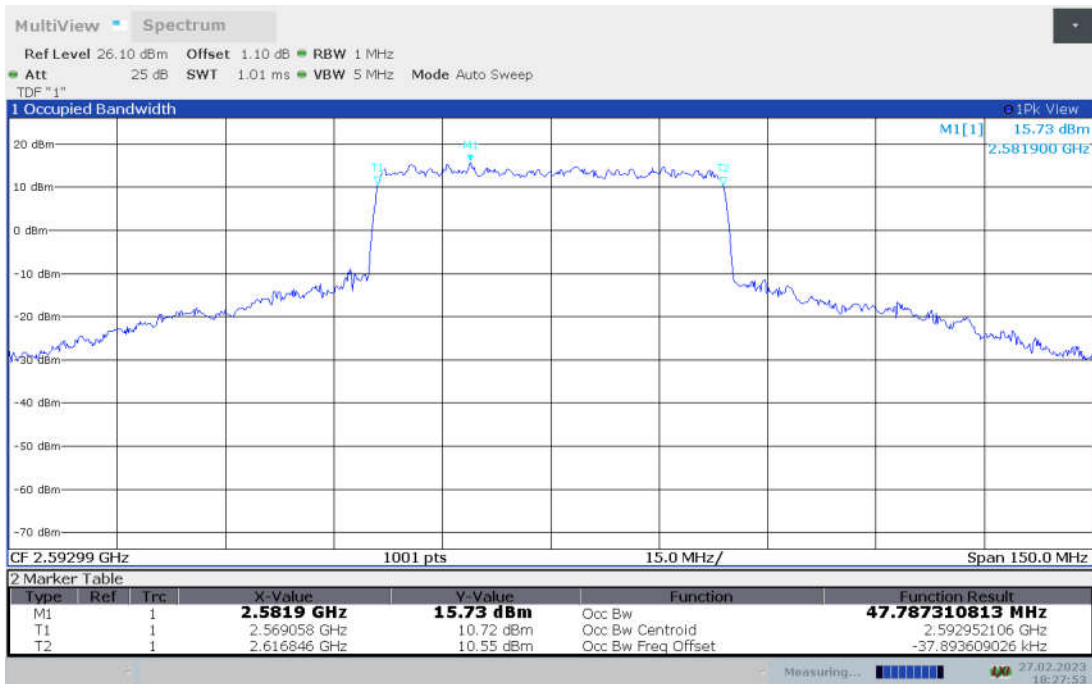

n41,50MHz Bandwidth, CP-16QAM (99% BW)

n41,50MHz Bandwidth, CP-64QAM (99% BW)

n41,50MHz Bandwidth, CP-256QAM (99% BW)

n41,60MHz(99% BW)

Frequency (MHz)	Occupied Bandwidth (99% BW) (MHz)								
	DFT-s-pi/2 BPSK	DFT-s-QPSK	DFT-s-16QAM	DFT-s-64QAM	DFT-s-256QAM	CP-QPSK	CP-16QAM	CP-64QAM	CP-256QAM
2592.99	57.864	57.941	58.067	58.063	58.016	57.903	57.977	58.083	58.055

n41,60MHz Bandwidth,DFT-s-pi/2 BPSK (99% BW)

n41,60MHz Bandwidth,DFT-s-QPSK (99% BW)

n41,60MHz Bandwidth, DFT-s-16QAM (99% BW)

n41,60MHz Bandwidth, DFT-s-64QAM (99% BW)

n41,60MHz Bandwidth, DFT-s-256QAM (99% BW)