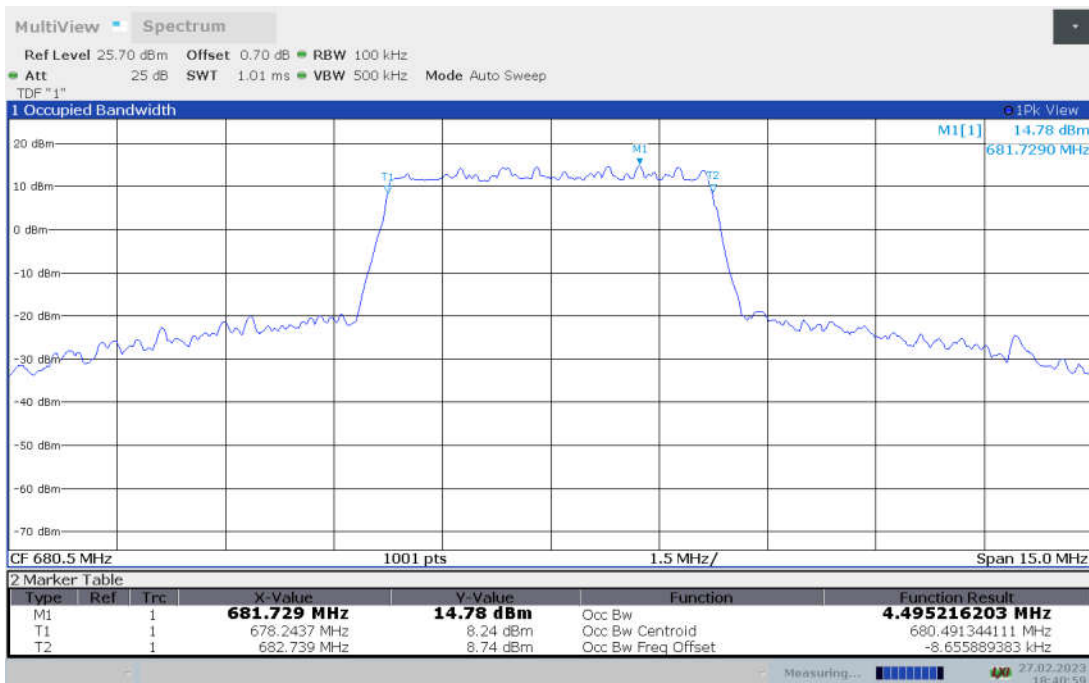

n71,5MHz Bandwidth,DFT-s-pi/2 BPSK (99% BW)

n71,5MHz Bandwidth,DFT-s-QPSK (99% BW)

n71,5MHz Bandwidth, DFT-s-16QAM (99% BW)

n71,5MHz Bandwidth, DFT-s-64QAM (99% BW)

n71,5MHz Bandwidth, DFT-s-256QAM (99% BW)