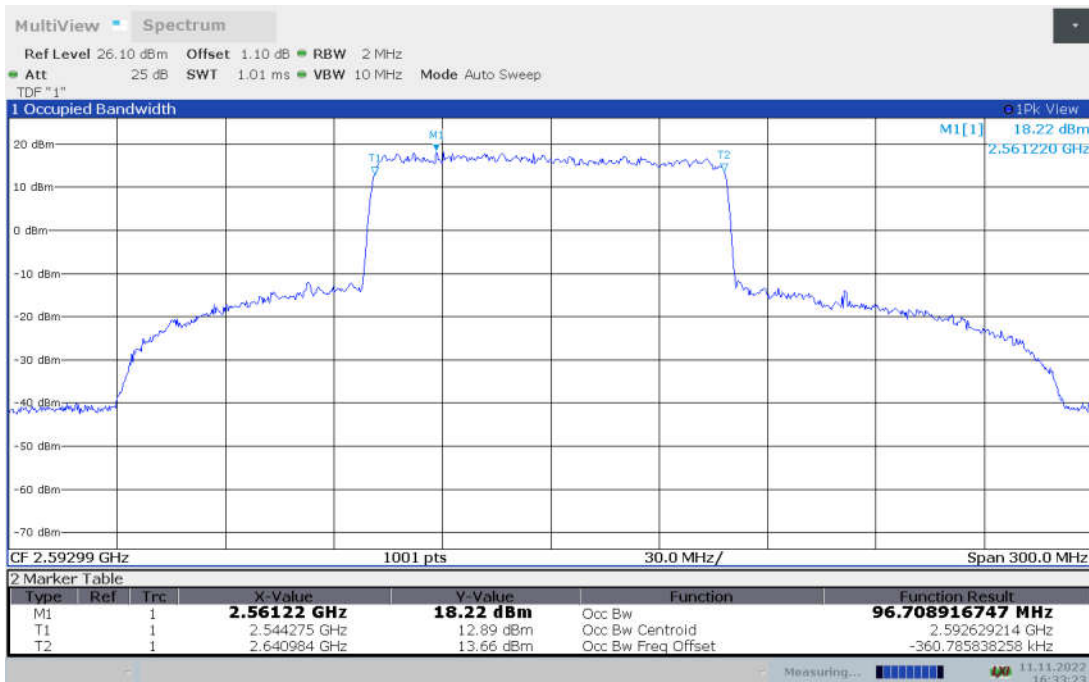

n41,100MHz Bandwidth,DFT-s-QPSK (99% BW)