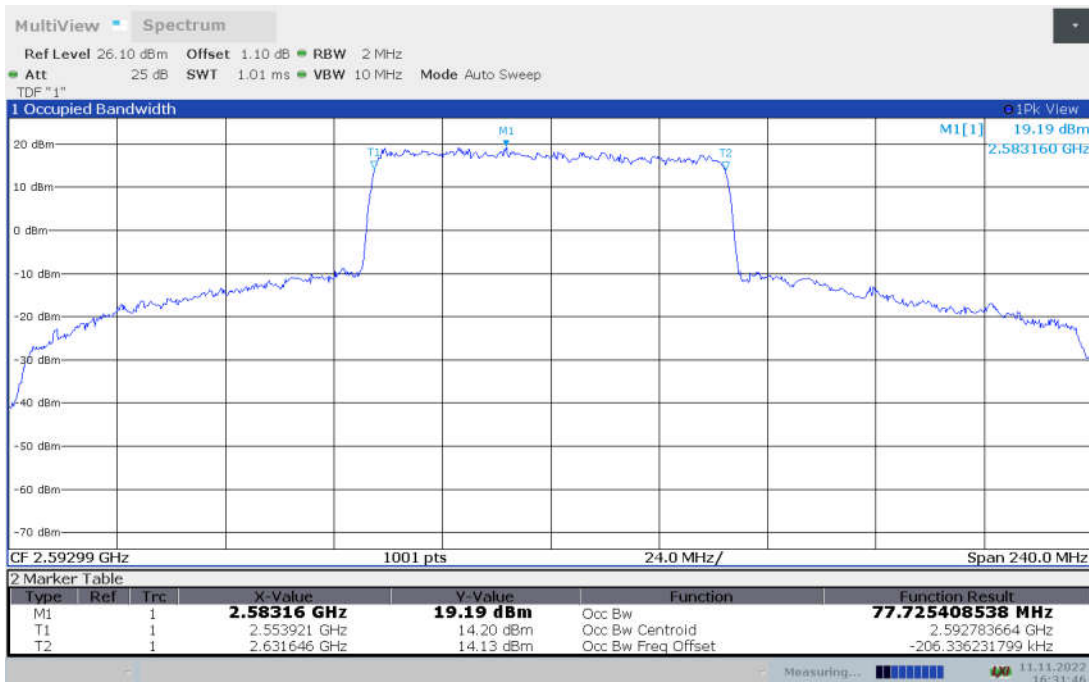

n41,80MHz Bandwidth,DFT-s-QPSK (99% BW)