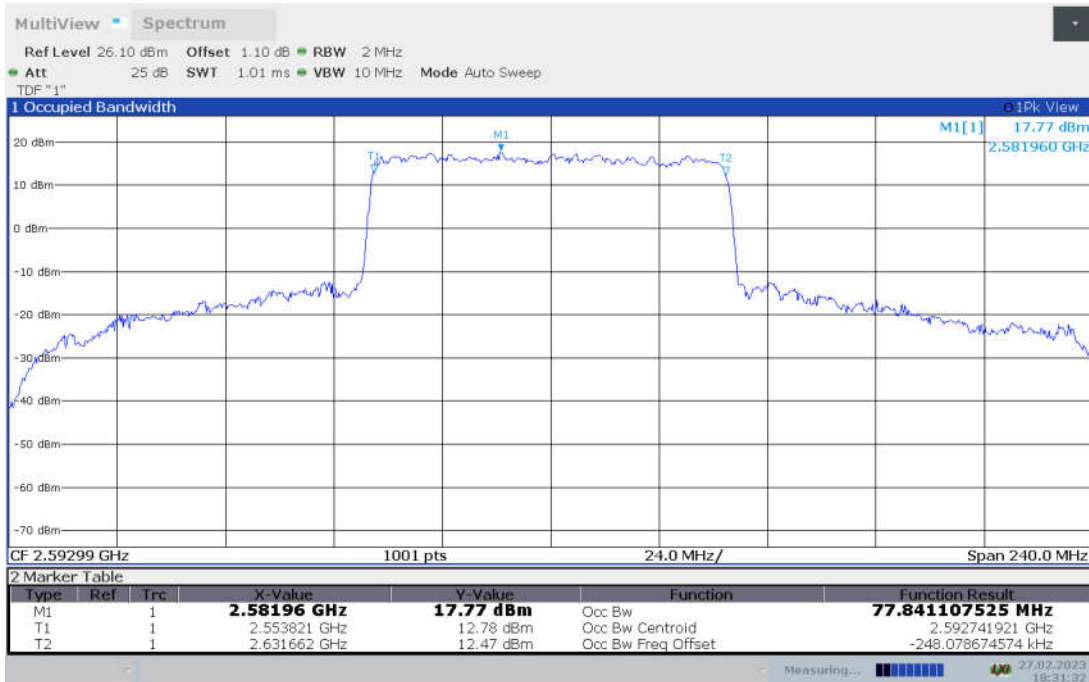

n41,80MHz Bandwidth, DFT-s-16QAM (99% BW)