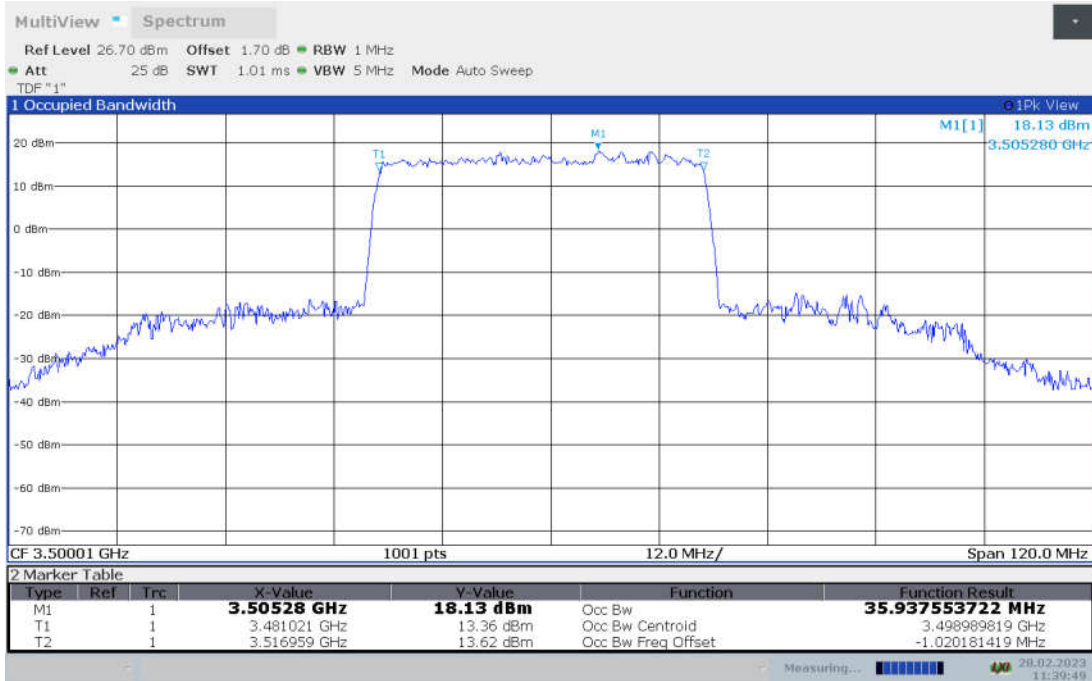

n77L,40MHz Bandwidth,DFT-s-pi/2 BPSK (99% BW)

n77L,40MHz Bandwidth,DFT-s-QPSK (99% BW)

n77L,40MHz Bandwidth, DFT-s-16QAM (99% BW)

n77L,40MHz Bandwidth, DFT-s-64QAM (99% BW)

n77L,40MHz Bandwidth, DFT-s-256QAM (99% BW)

n77L,40MHz Bandwidth, CP-QPSK (99% BW)