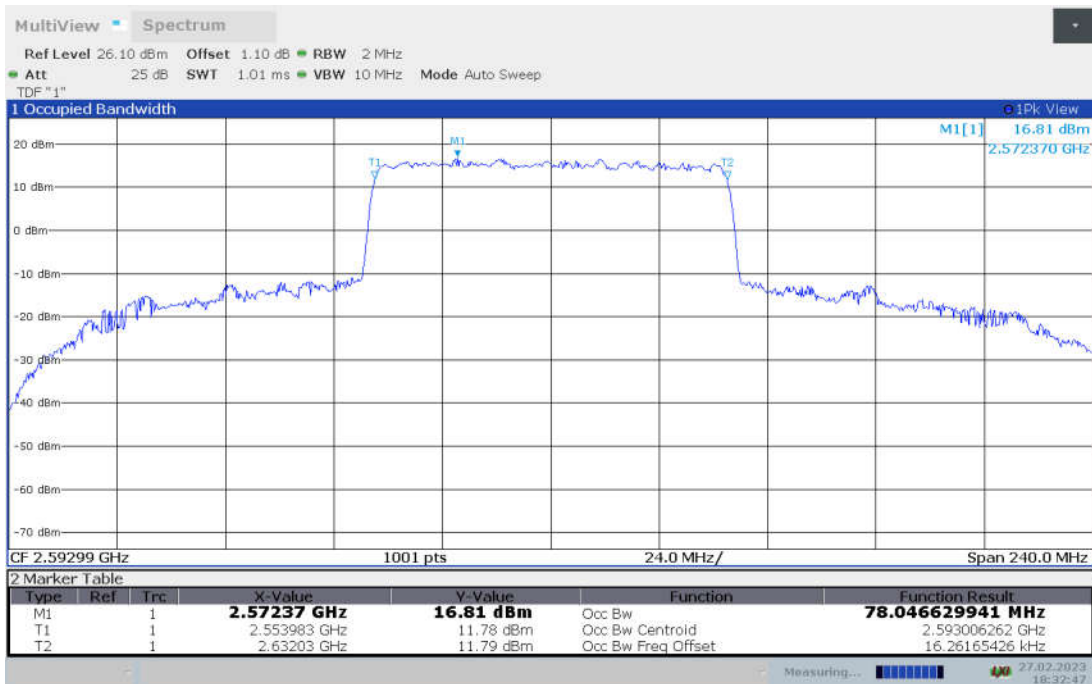

n41,80MHz Bandwidth, CP-QPSK (99% BW)