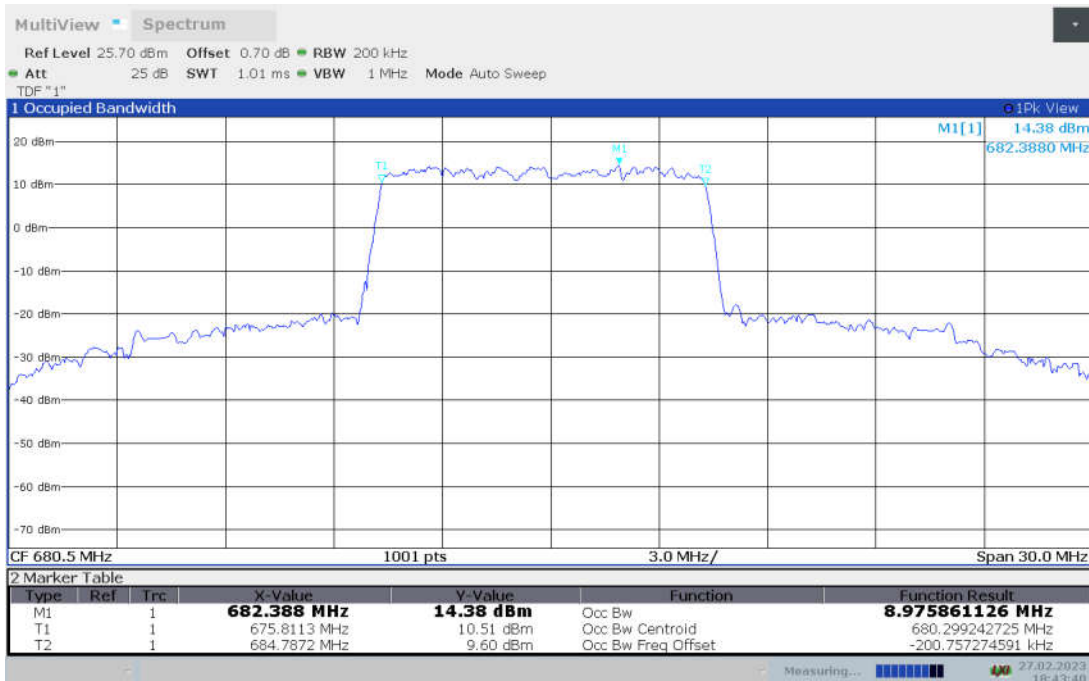

n71,10MHz Bandwidth,DFT-s-pi/2 BPSK (99% BW)

n71,10MHz Bandwidth,DFT-s-QPSK (99% BW)

n71,10MHz Bandwidth, DFT-s-16QAM (99% BW)

n71,10MHz Bandwidth, DFT-s-64QAM (99% BW)

n71,10MHz Bandwidth, DFT-s-256QAM (99% BW)