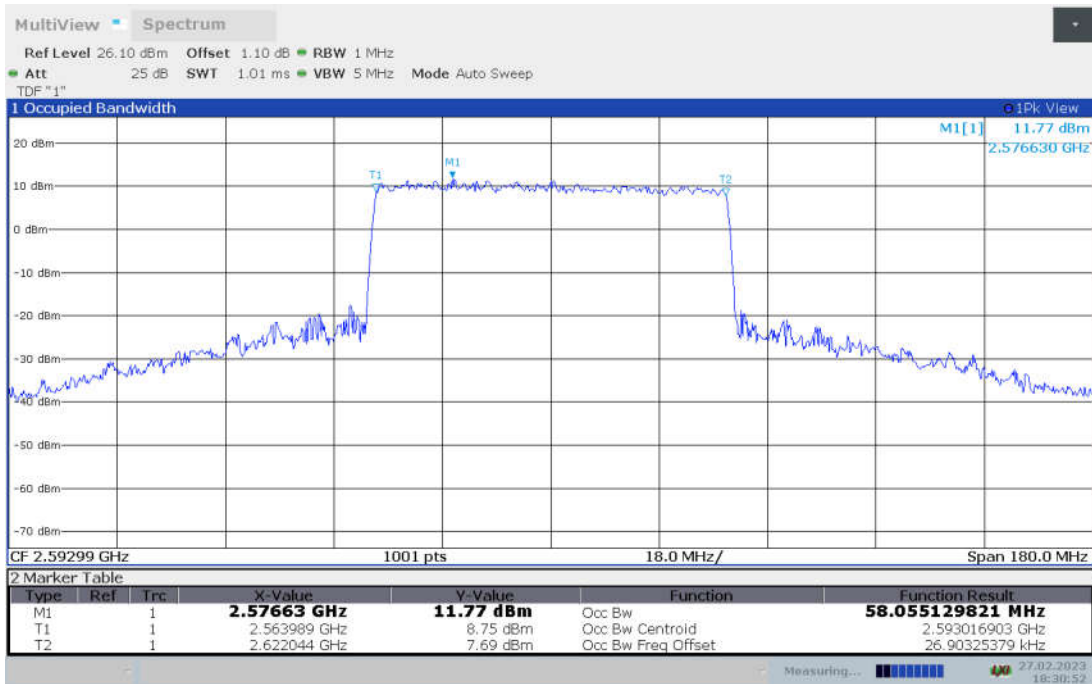

n41,60MHz Bandwidth, CP-QPSK (99% BW)

n41,60MHz Bandwidth, CP-16QAM (99% BW)

n41,60MHz Bandwidth, CP-64QAM (99% BW)

n41,60MHz Bandwidth, CP-256QAM (99% BW)

n41,80MHz(99% BW)

Frequency (MHz)	Occupied Bandwidth (99% BW) (MHz)								
	DFT-s-pi/2 BPSK	DFT-s-QPSK	DFT-s-16QAM	DFT-s-64QAM	DFT-s-256QAM	CP-QPSK	CP-16QAM	CP-64QAM	CP-256QAM
2592.99	77.501	77.733	77.841	77.670	77.341	78.047	77.969	78.002	77.715