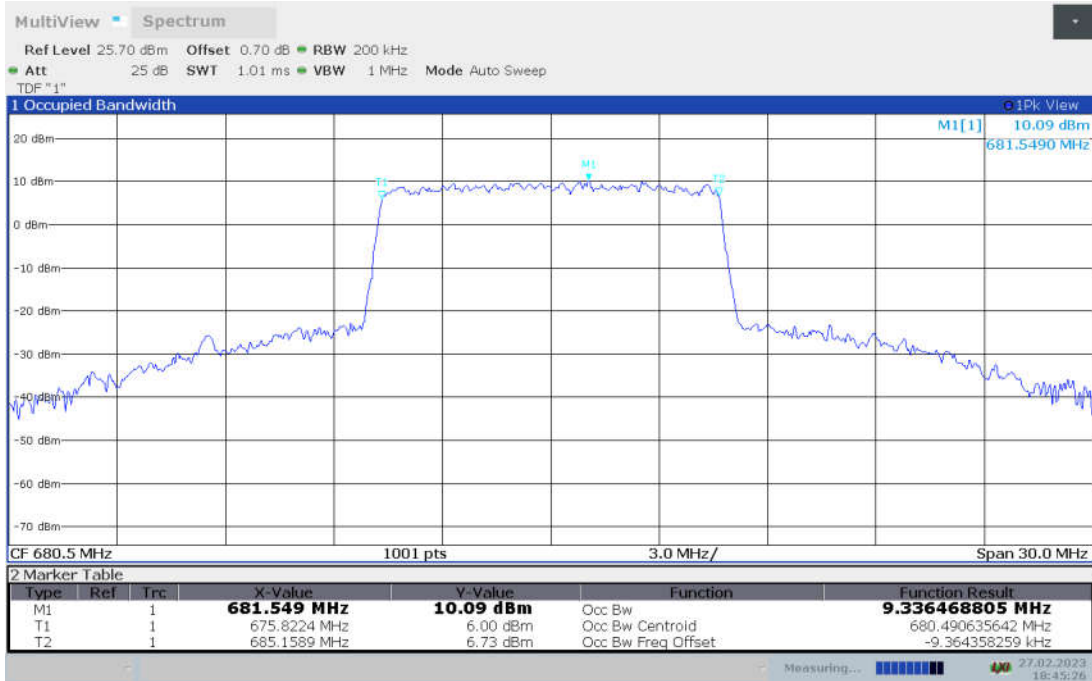

n71,10MHz Bandwidth, CP-QPSK (99% BW)

n71,10MHz Bandwidth, CP-16QAM (99% BW)

n71,10MHz Bandwidth, CP-64QAM (99% BW)

n71,10MHz Bandwidth, CP-256QAM (99% BW)

n71,15MHz(99% BW)

Frequency (MHz)	Occupied Bandwidth (99% BW) (MHz)								
	DFT-s-pi/2 BPSK	DFT-s-QPSK	DFT-s-16QAM	DFT-s-64QAM	DFT-s-256QAM	CP-QPSK	CP-16QAM	CP-64QAM	CP-256QAM
680.5	13.471	13.485	13.496	13.459	13.462	14.159	14.156	14.205	14.179

n71,15MHz Bandwidth,DFT-s-pi/2 BPSK (99% BW)

n71,15MHz Bandwidth,DFT-s-QPSK (99% BW)

n71,15MHz Bandwidth, DFT-s-16QAM (99% BW)

n71,15MHz Bandwidth, DFT-s-64QAM (99% BW)

n71,15MHz Bandwidth, DFT-s-256QAM (99% BW)