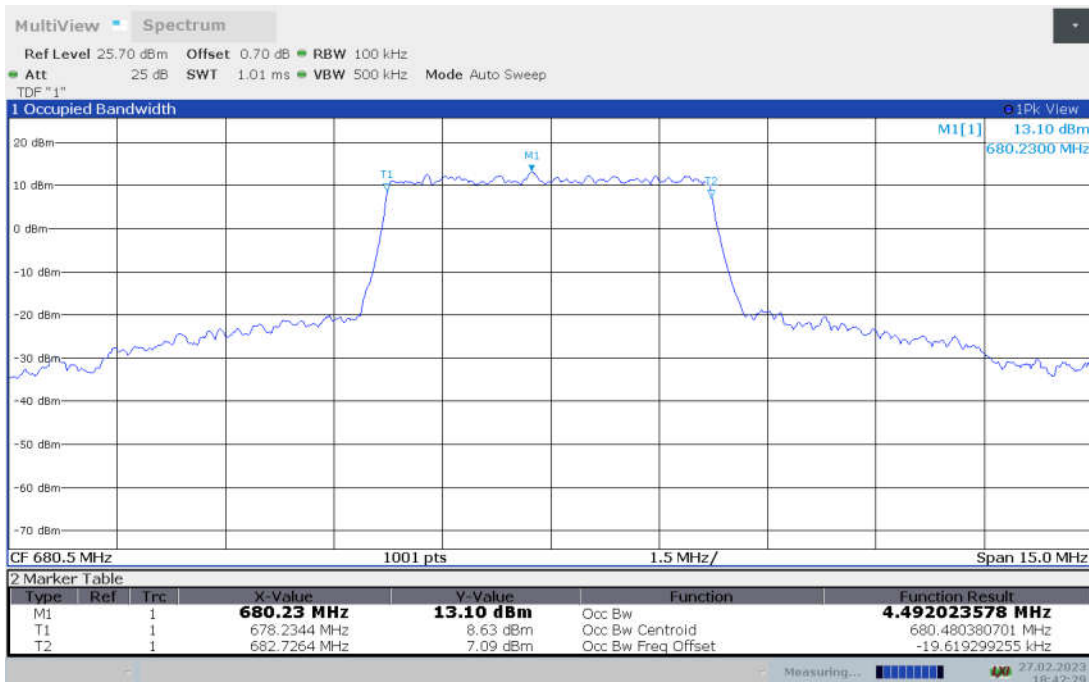

n71,5MHz Bandwidth, CP-64QAM (99% BW)