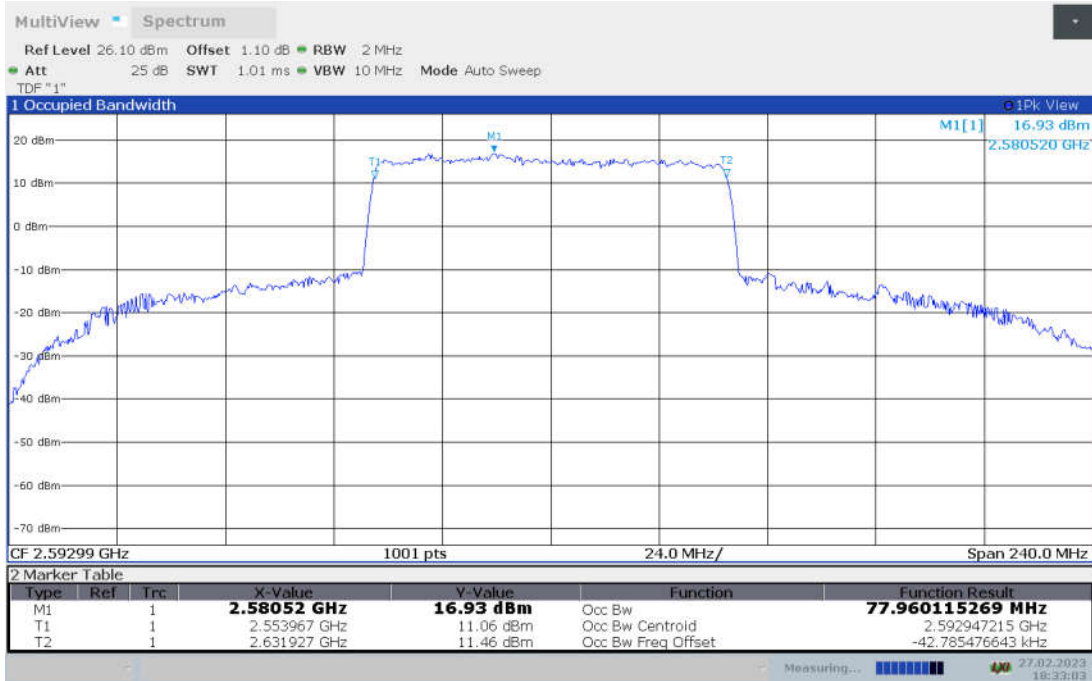

n41,80MHz Bandwidth, CP-16QAM (99% BW)