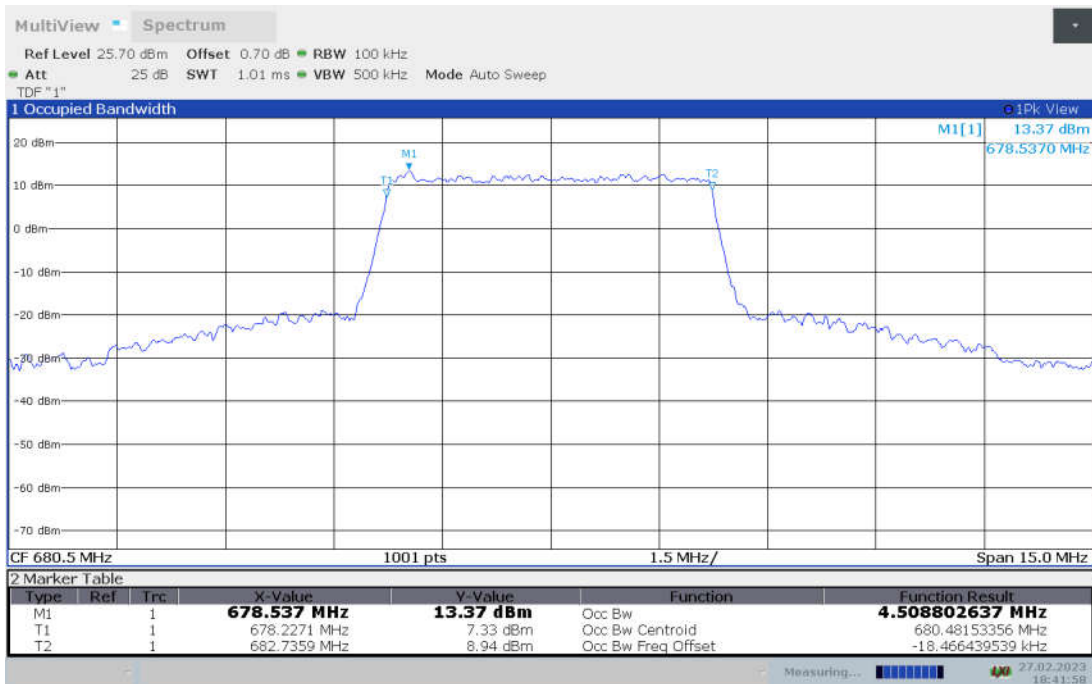

n71,5MHz Bandwidth, CP-QPSK (99% BW)