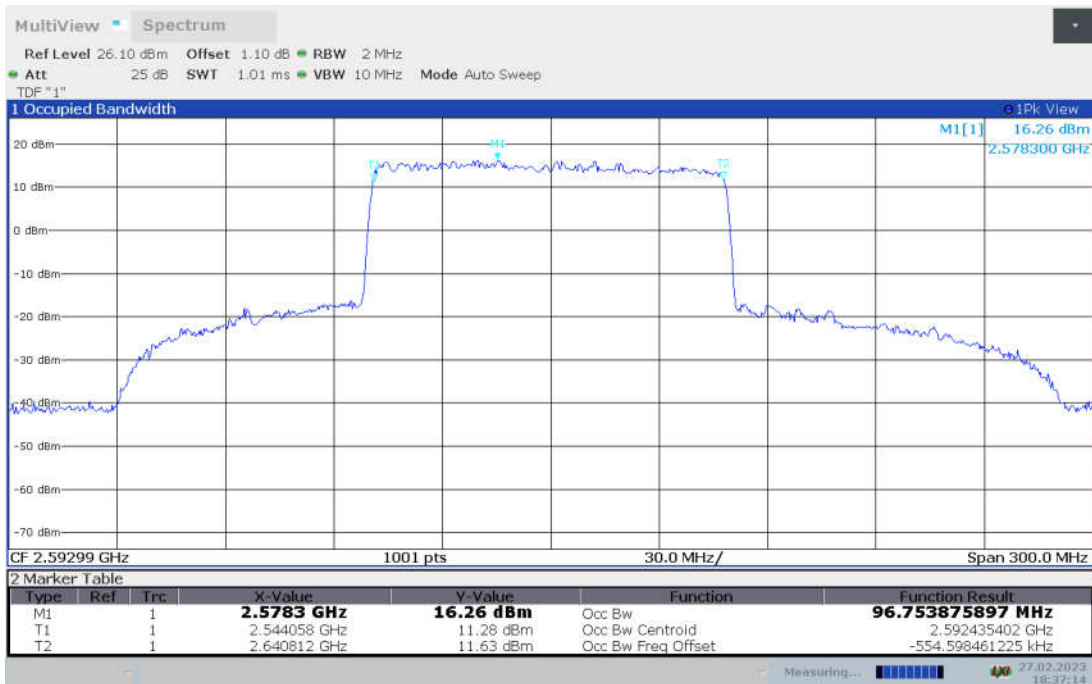

n41,100MHz Bandwidth,DFT-s-pi/2 BPSK (99% BW)

n41,100MHz Bandwidth,DFT-s-QPSK (99% BW)

n41,100MHz Bandwidth, DFT-s-16QAM (99% BW)

n41,100MHz Bandwidth, DFT-s-64QAM (99% BW)

n41,100MHz Bandwidth, DFT-s-256QAM (99% BW)