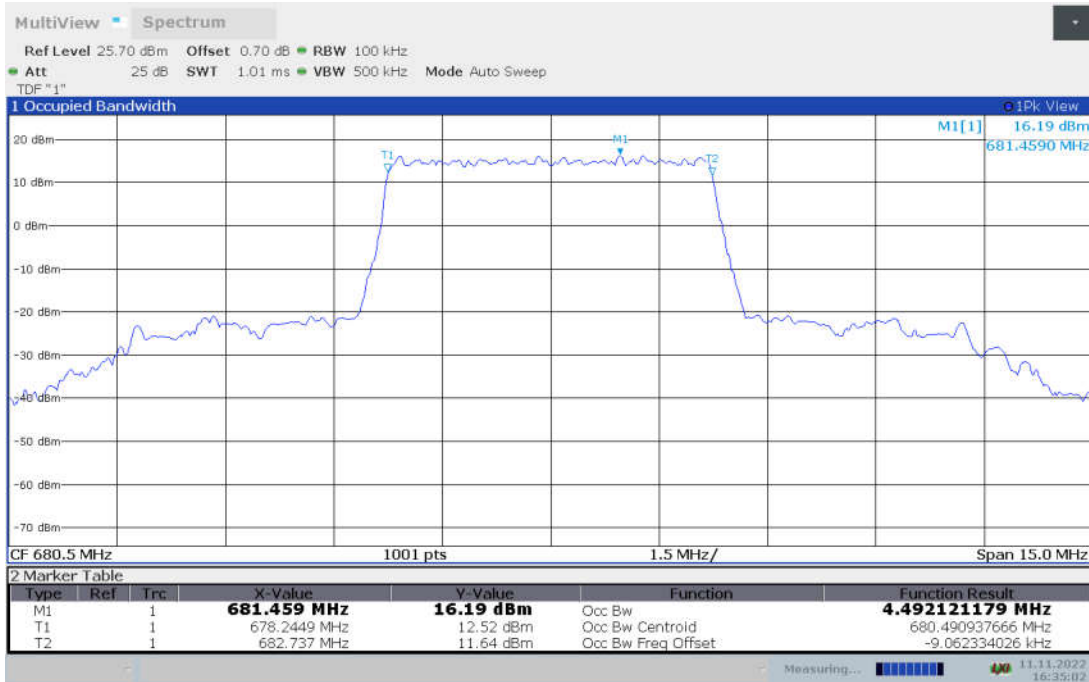

n71,5MHz Bandwidth,DFT-s-pi/2 BPSK (99% BW)

n71,5MHz Bandwidth,DFT-s-QPSK (99% BW)

n71,5MHz Bandwidth, DFT-s-16QAM (99% BW)

n71,5MHz Bandwidth, DFT-s-64QAM (99% BW)

n71,5MHz Bandwidth, DFT-s-256QAM (99% BW)