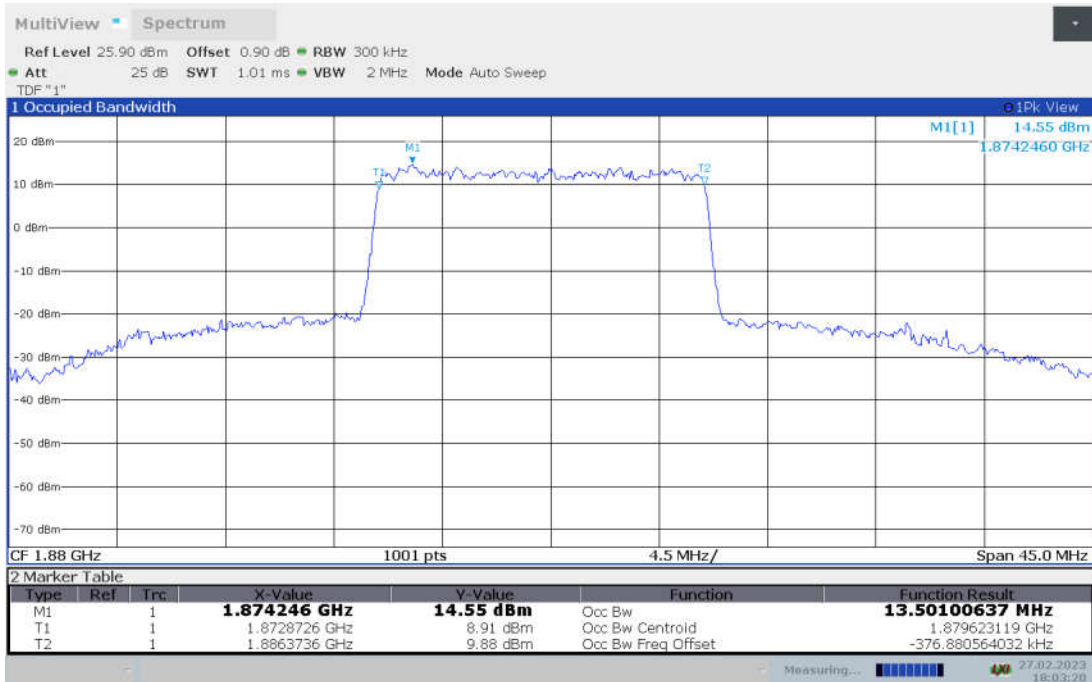

n2,10MHz Bandwidth,DFT-s-pi/2 BPSK (99% BW)

n2,10MHz Bandwidth,DFT-s-QPSK (99% BW)

n2,10MHz Bandwidth, DFT-s-16QAM (99% BW)

n2,10MHz Bandwidth, DFT-s-64QAM (99% BW)

n2,10MHz Bandwidth, DFT-s-256QAM (99% BW)

n2,10MHz Bandwidth, CP-QPSK (99% BW)

n2,10MHz Bandwidth, CP-16QAM (99% BW)

n2,10MHz Bandwidth, CP-64QAM (99% BW)

n2,10MHz Bandwidth, CP-256QAM (99% BW)

n2,15MHz(99% BW)

Frequency (MHz)	Occupied Bandwidth (99% BW) (MHz)								
	DFT-s-pi/2 BPSK	DFT-s-QPSK	DFT-s-16QAM	DFT-s-64QAM	DFT-s-256QAM	CP-QPSK	CP-16QAM	CP-64QAM	CP-256QAM
1880	13.463	13.481	13.501	13.467	13.489	14.169	14.171	14.223	14.197

n2,15MHz Bandwidth,DFT-s-pi/2 BPSK (99% BW)

n2,15MHz Bandwidth,DFT-s-QPSK (99% BW)

n2,15MHz Bandwidth, DFT-s-16QAM (99% BW)

n2,15MHz Bandwidth, DFT-s-64QAM (99% BW)

n2,15MHz Bandwidth, DFT-s-256QAM (99% BW)