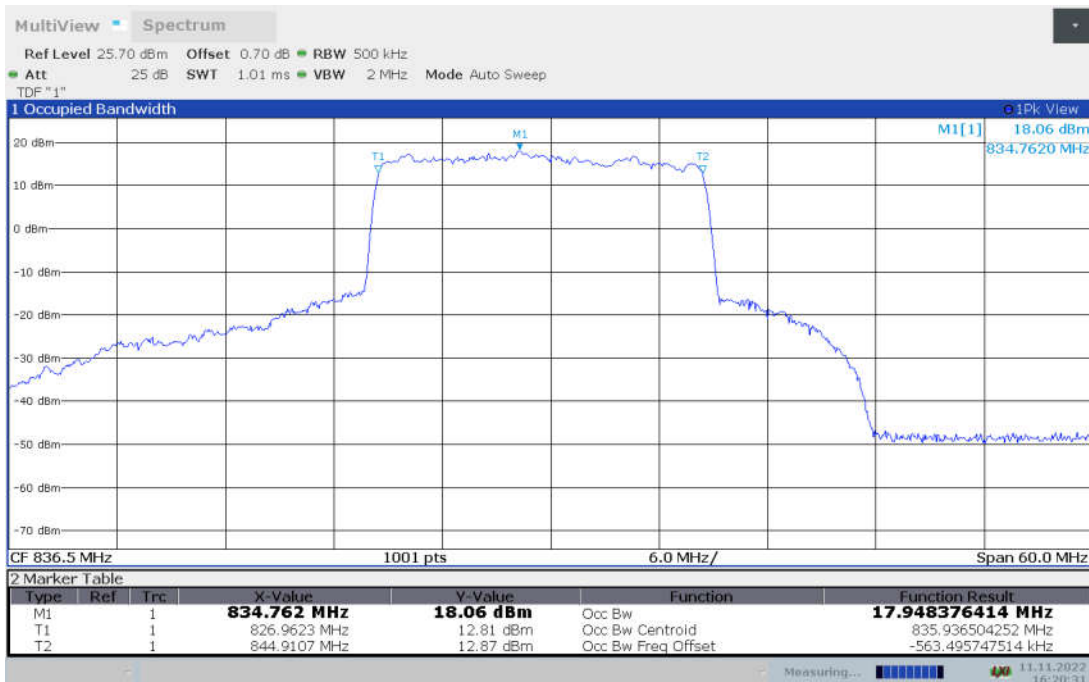

n5,20MHz Bandwidth,DFT-s-QPSK (99% BW)