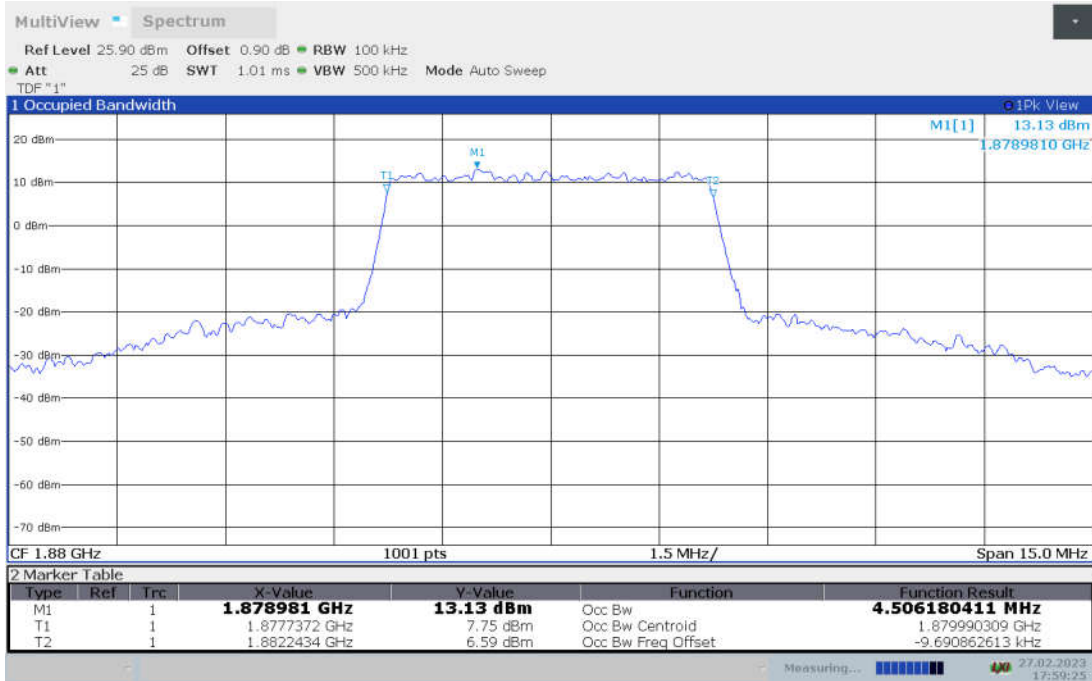

n2,5MHz Bandwidth, CP-16QAM (99% BW)

n2,5MHz Bandwidth, CP-64QAM (99% BW)

n2,5MHz Bandwidth, CP-256QAM (99% BW)

n2,10MHz(99% BW)

Frequency (MHz)	Occupied Bandwidth (99% BW) (MHz)								
	DFT-s-pi/2 BPSK	DFT-s-QPSK	DFT-s-16QAM	DFT-s-64QAM	DFT-s-256QAM	CP-QPSK	CP-16QAM	CP-64QAM	CP-256QAM
1880	8.998	9.007	8.999	8.977	9.001	9.344	9.330	9.335	9.356

n2,10MHz Bandwidth,DFT-s-pi/2 BPSK (99% BW)

n2,10MHz Bandwidth,DFT-s-QPSK (99% BW)

n2,10MHz Bandwidth, DFT-s-16QAM (99% BW)

n2,10MHz Bandwidth, DFT-s-64QAM (99% BW)

n2,10MHz Bandwidth, DFT-s-256QAM (99% BW)