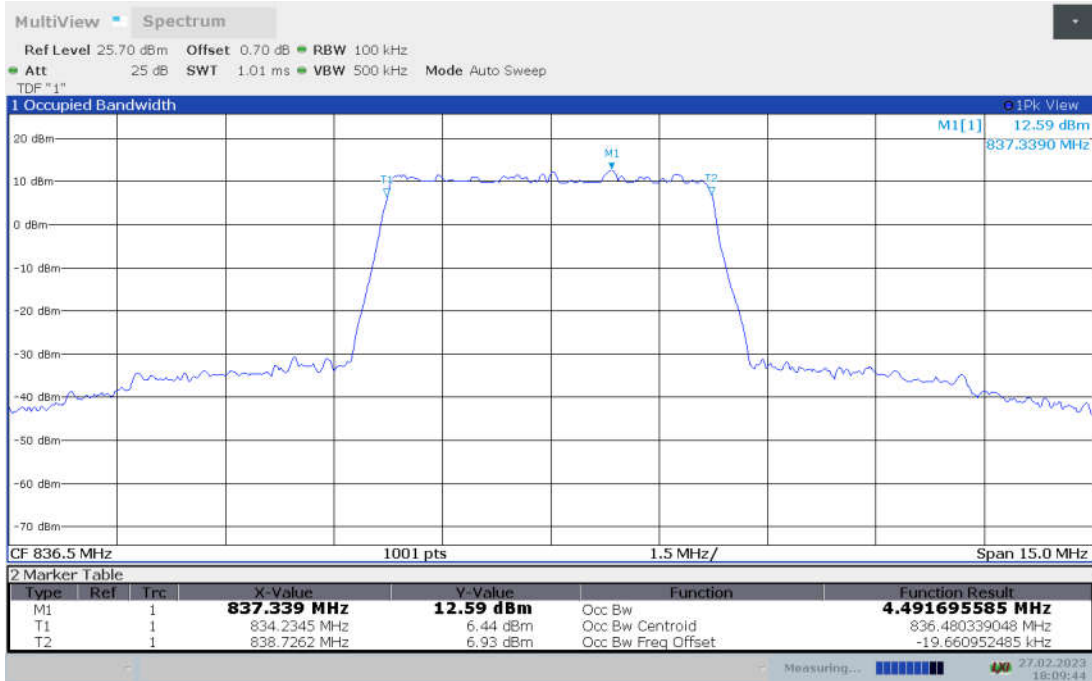

n5,5MHz Bandwidth,DFT-s-pi/2 BPSK (99% BW)

n5,5MHz Bandwidth,DFT-s-QPSK (99% BW)

n5,5MHz Bandwidth, DFT-s-16QAM (99% BW)

n5,5MHz Bandwidth, DFT-s-64QAM (99% BW)

n5,5MHz Bandwidth, DFT-s-256QAM (99% BW)

n5,5MHz Bandwidth, CP-QPSK (99% BW)