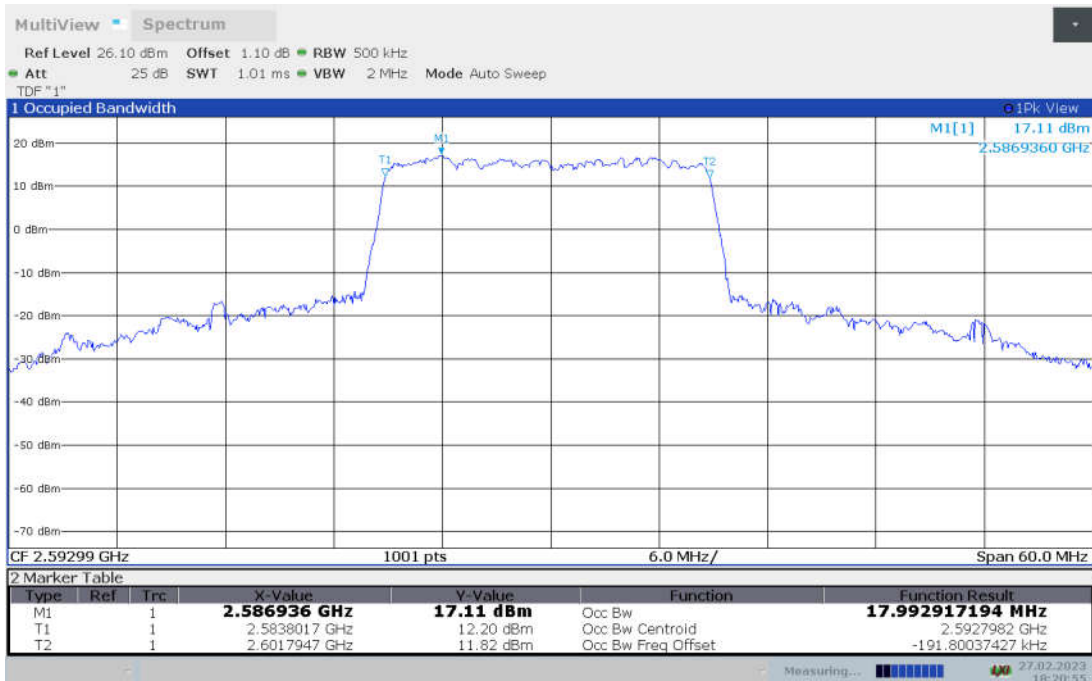

n41,20MHz Bandwidth,DFT-s-pi/2 BPSK (99% BW)

n41,20MHz Bandwidth,DFT-s-QPSK (99% BW)

No. I22N02185-RF NR

n41,20MHz Bandwidth, DFT-s-16QAM (99% BW)

n41,20MHz Bandwidth, DFT-s-64QAM (99% BW)

n41,20MHz Bandwidth, DFT-s-256QAM (99% BW)