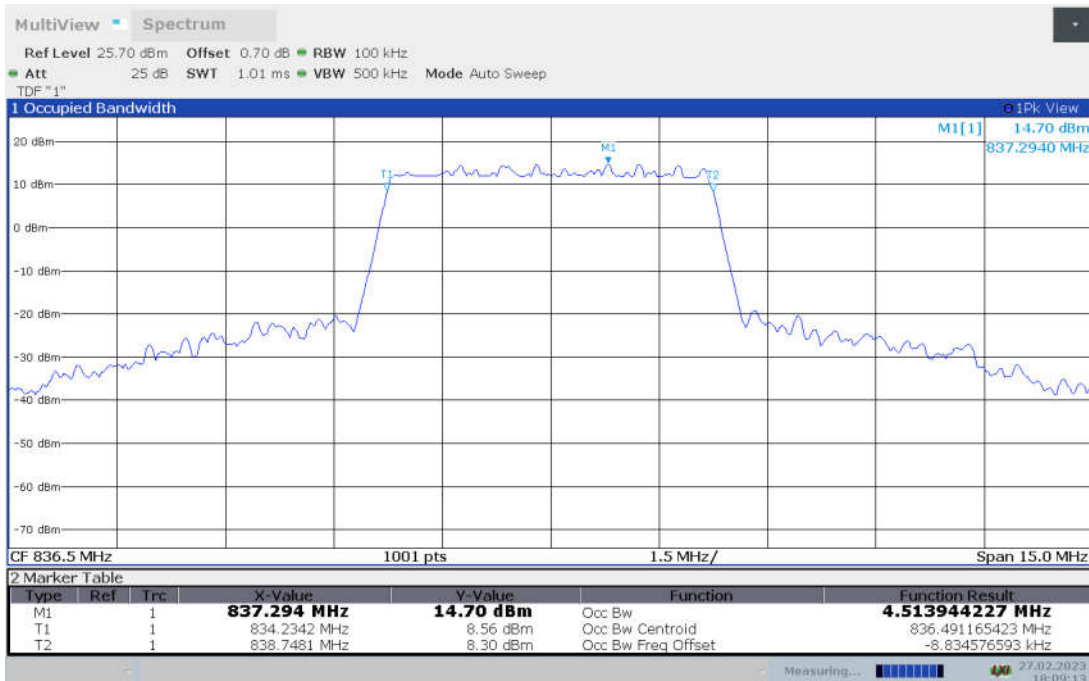

n5,5MHz Bandwidth,DFT-s-pi/2 BPSK (99% BW)

n5,5MHz Bandwidth,DFT-s-QPSK (99% BW)

n5,5MHz Bandwidth, DFT-s-16QAM (99% BW)

n5,5MHz Bandwidth, DFT-s-64QAM (99% BW)

n5,5MHz Bandwidth, DFT-s-256QAM (99% BW)

n5,5MHz Bandwidth, CP-QPSK (99% BW)