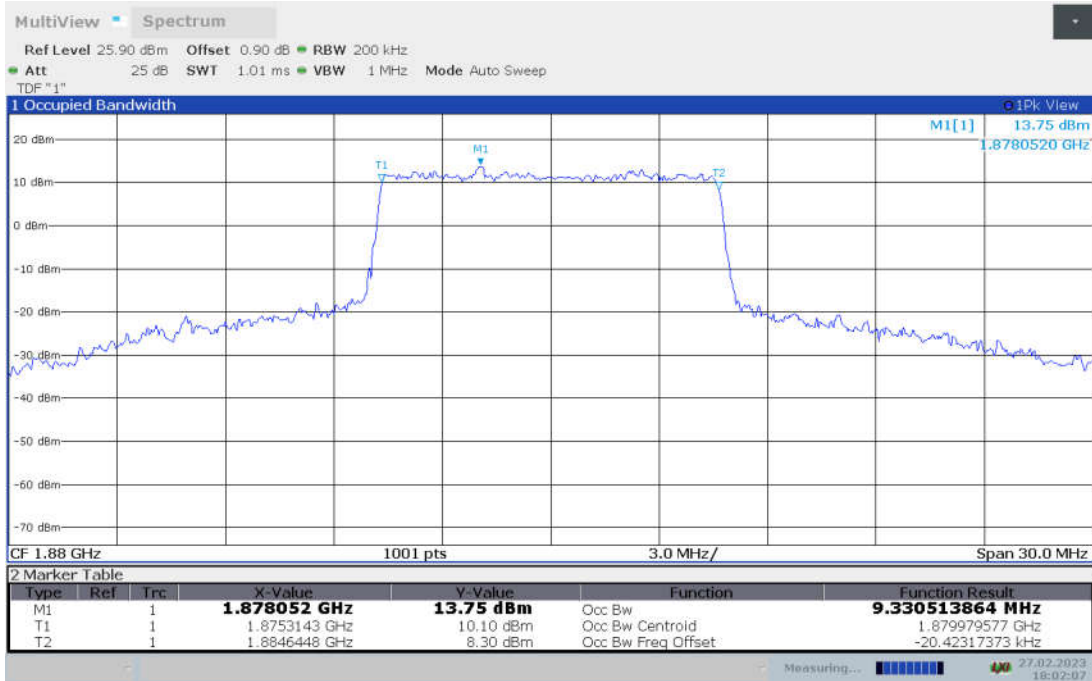

n2,10MHz Bandwidth, CP-16QAM (99% BW)