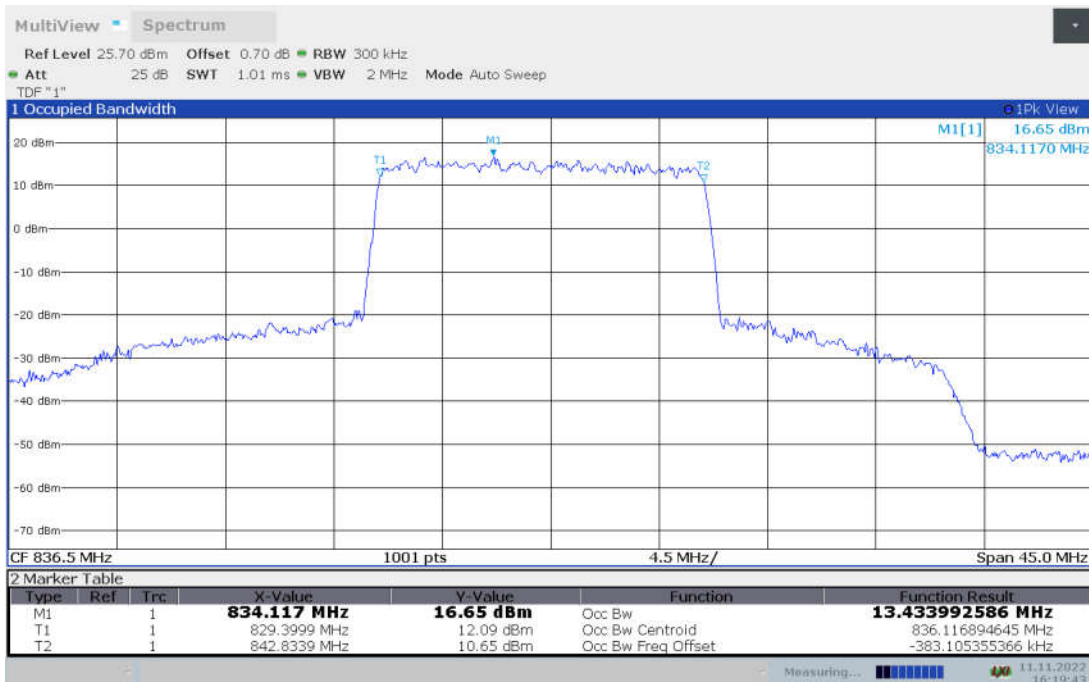

n5,15MHz Bandwidth,DFT-s-QPSK (99% BW)