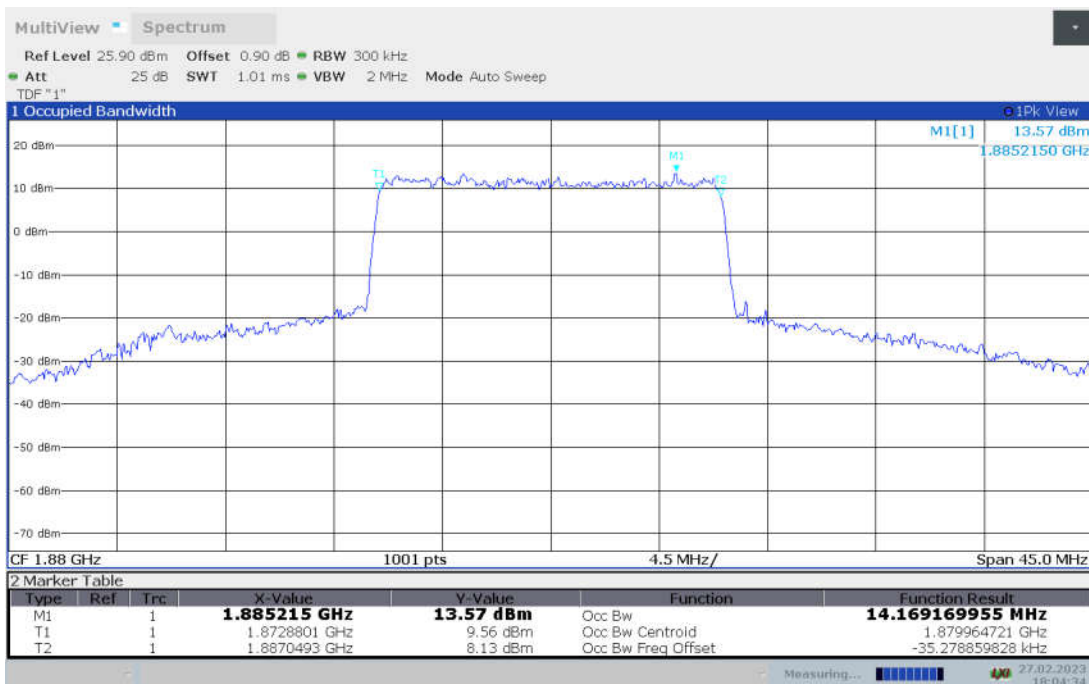

n2,15MHz Bandwidth, CP-QPSK (99% BW)