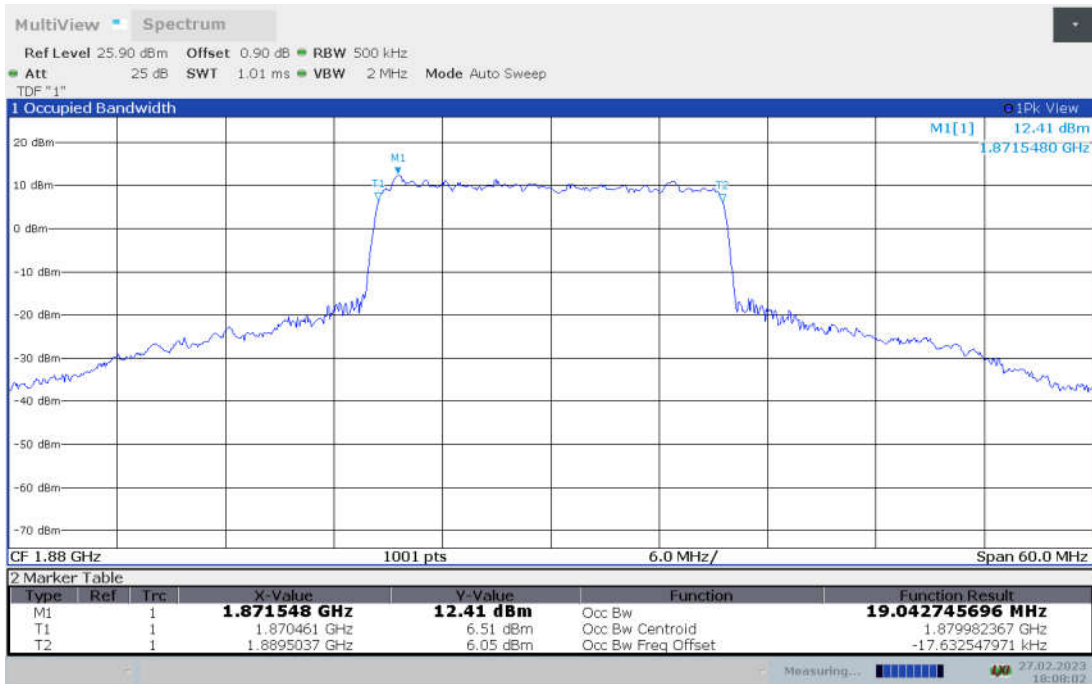

n2,20MHz Bandwidth, CP-QPSK (99% BW)

n2,20MHz Bandwidth, CP-16QAM (99% BW)

n2,20MHz Bandwidth, CP-64QAM (99% BW)

n2,20MHz Bandwidth, CP-256QAM (99% BW)

n5

n5,5MHz(99% BW)

Frequency (MHz)	Occupied Bandwidth (99% BW) (MHz)								
	DFT-s-pi/2 BPSK	DFT-s-QPSK	DFT-s-16QAM	DFT-s-64QAM	DFT-s-256QAM	CP-QPSK	CP-16QAM	CP-64QAM	CP-256QAM
836.5	4.489	4.515	4.511	4.514	4.492	4.498	4.505	4.494	4.518