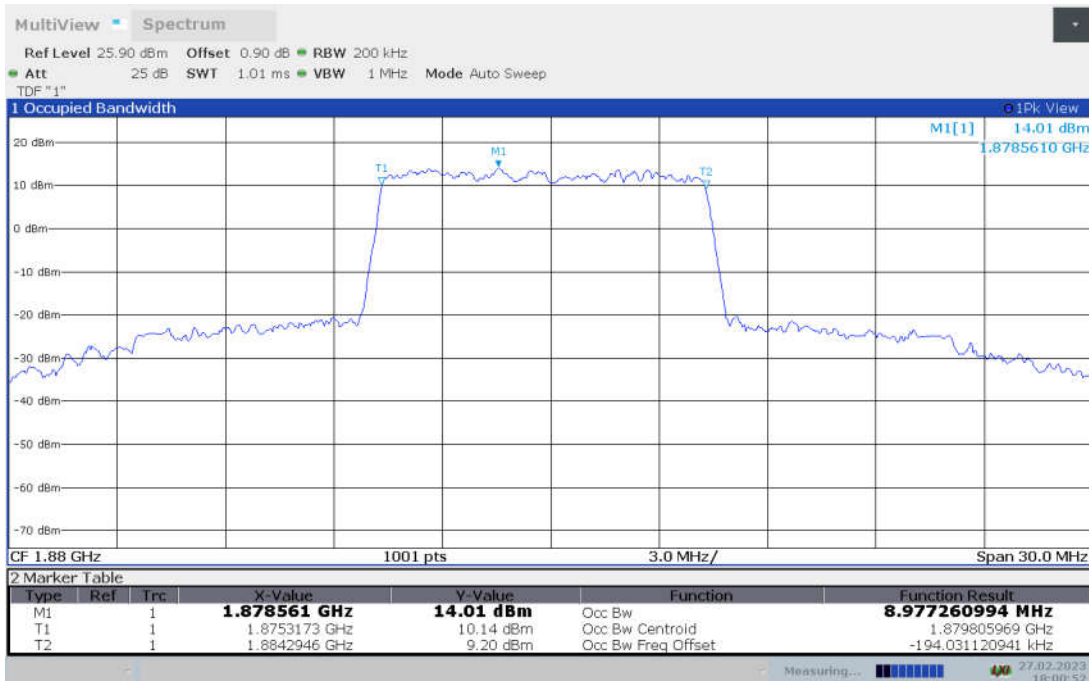

n2,10MHz Bandwidth,DFT-s-pi/2 BPSK (99% BW)

n2,10MHz Bandwidth,DFT-s-QPSK (99% BW)

n2,10MHz Bandwidth, DFT-s-16QAM (99% BW)

n2,10MHz Bandwidth, DFT-s-64QAM (99% BW)

n2,10MHz Bandwidth, DFT-s-256QAM (99% BW)