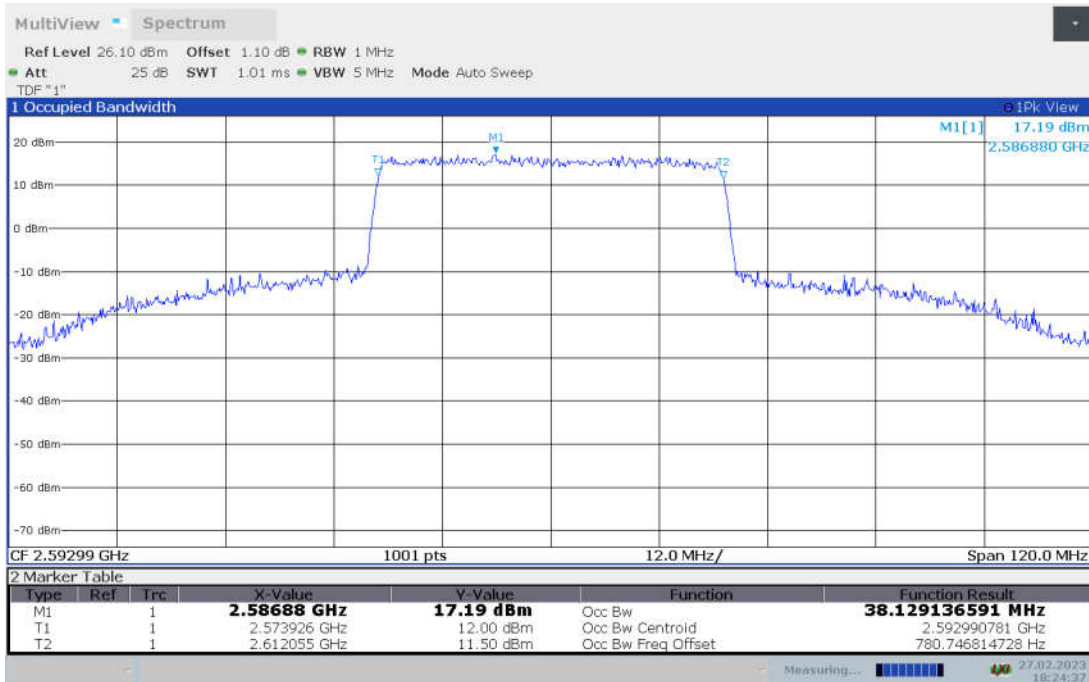

n41,40MHz Bandwidth, CP-QPSK (99% BW)