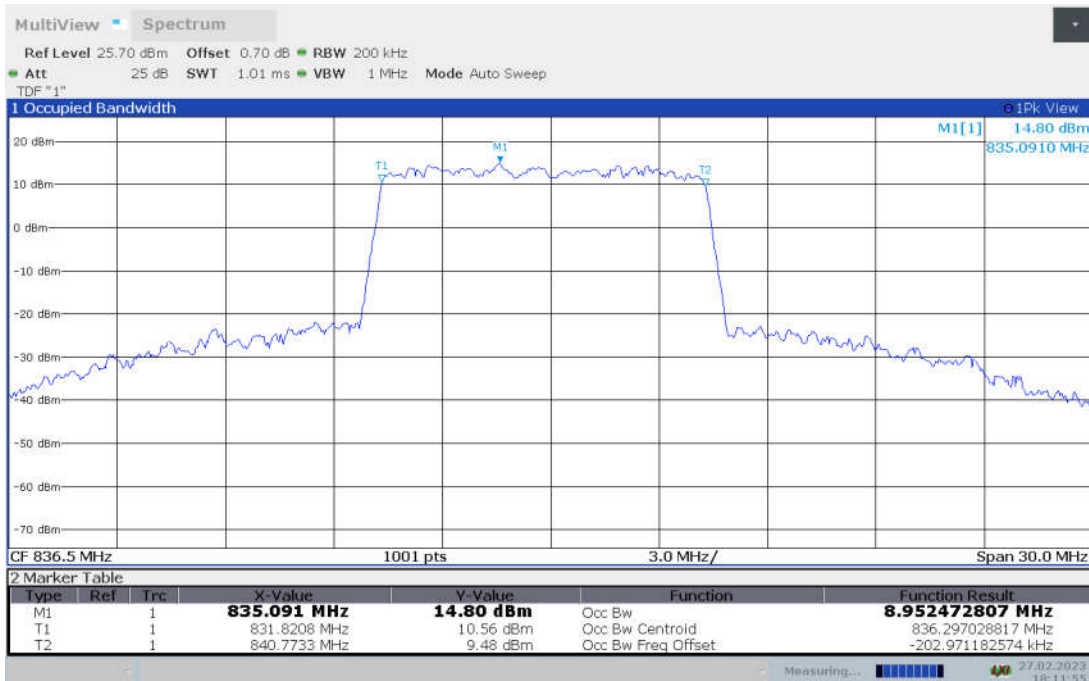

n5,10MHz Bandwidth,DFT-s-pi/2 BPSK (99% BW)

n5,10MHz Bandwidth,DFT-s-QPSK (99% BW)

n5,10MHz Bandwidth, DFT-s-16QAM (99% BW)

n5,10MHz Bandwidth, DFT-s-64QAM (99% BW)

n5,10MHz Bandwidth, DFT-s-256QAM (99% BW)