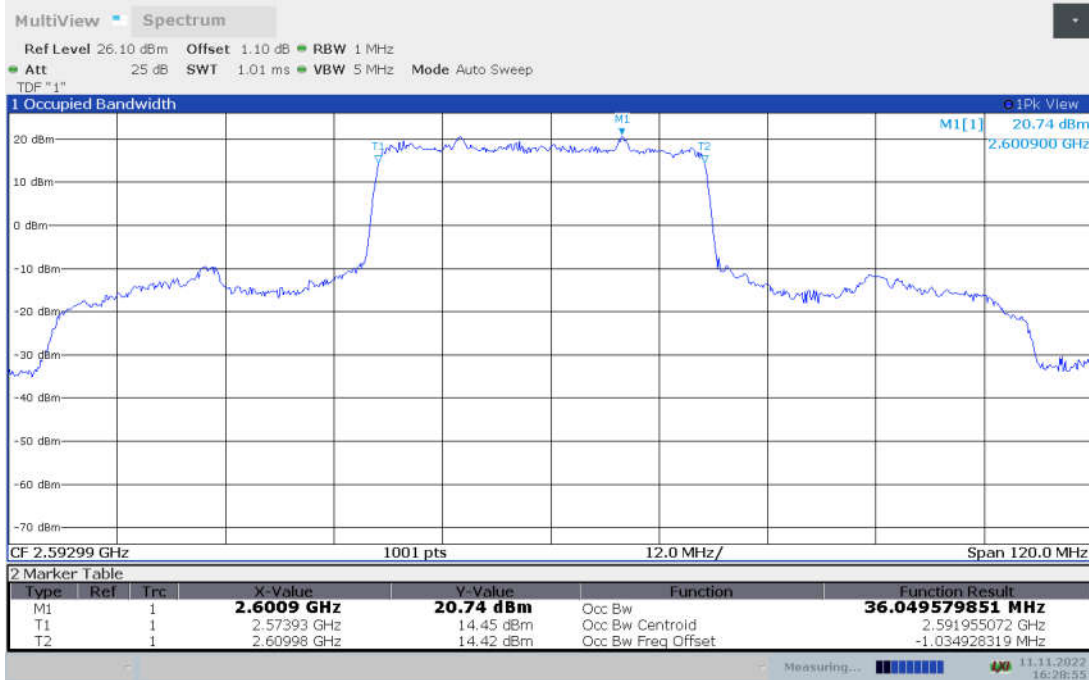

n41,40MHz(99% BW)

Frequency (MHz)	Occupied Bandwidth (99% BW) (MHz)								
	DFT-s-pi/2 BPSK	DFT-s-QPSK	DFT-s-16QAM	DFT-s-64QAM	DFT-s-256QAM	CP-QPSK	CP-16QAM	CP-64QAM	CP-256QAM
2592.99	36.077	36.156	36.046	35.972	35.999	38.129	38.199	38.148	38.127

n41,40MHz Bandwidth,DFT-s-pi/2 BPSK (99% BW)