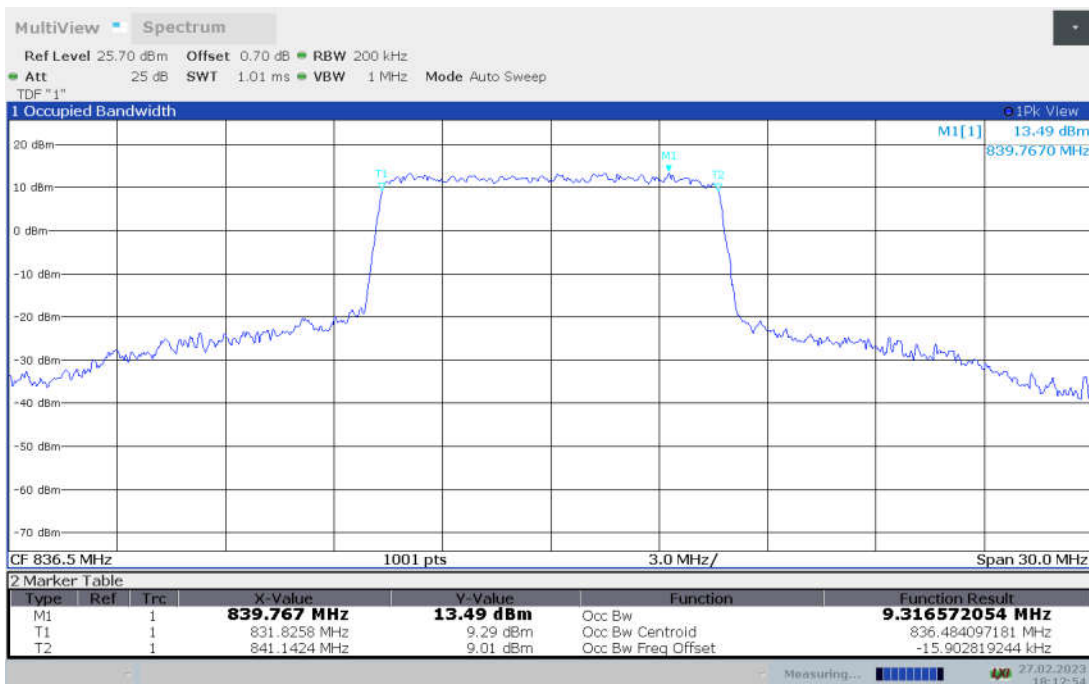

n5,10MHz Bandwidth, CP-QPSK (99% BW)