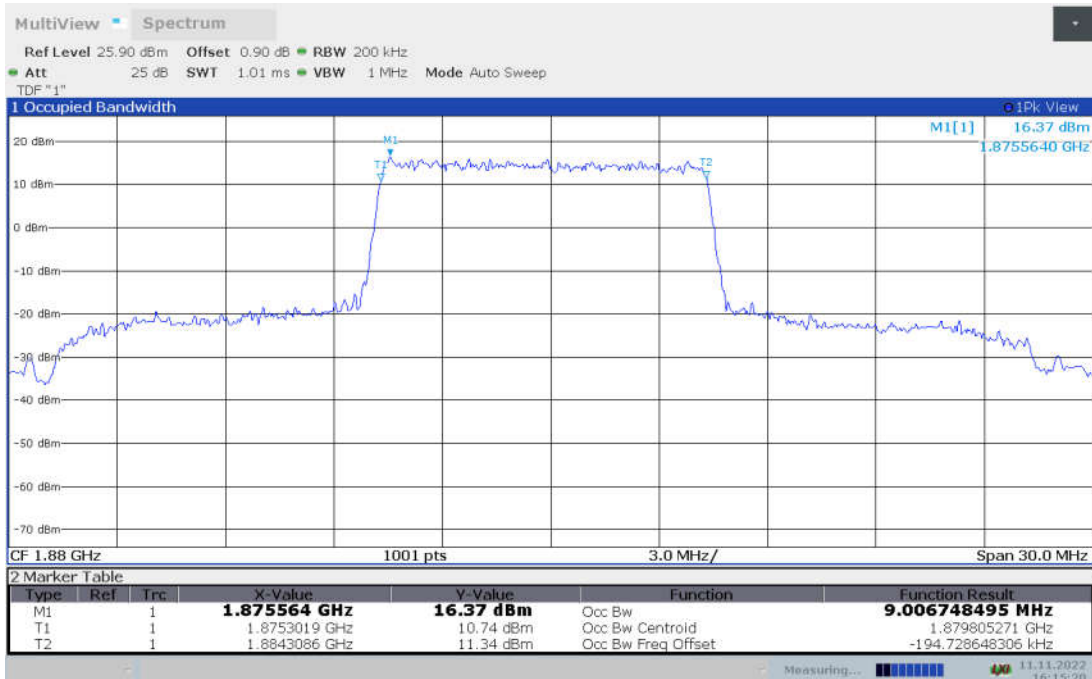

n2,5MHz Bandwidth, CP-16QAM (99% BW)

n2,5MHz Bandwidth, CP-64QAM (99% BW)

n2,5MHz Bandwidth, CP-256QAM (99% BW)

n2,10MHz(99% BW)

Frequency (MHz)	Occupied Bandwidth (99% BW) (MHz)								
	DFT-s-pi/2 BPSK	DFT-s-QPSK	DFT-s-16QAM	DFT-s-64QAM	DFT-s-256QAM	CP-QPSK	CP-16QAM	CP-64QAM	CP-256QAM
1880	8.998	9.007	8.999	8.977	9.001	9.344	9.330	9.335	9.356

n2,10MHz Bandwidth,DFT-s-pi/2 BPSK (99% BW)

n2,10MHz Bandwidth,DFT-s-QPSK (99% BW)

n2,10MHz Bandwidth, DFT-s-16QAM (99% BW)

n2,10MHz Bandwidth, DFT-s-64QAM (99% BW)

n2,10MHz Bandwidth, DFT-s-256QAM (99% BW)