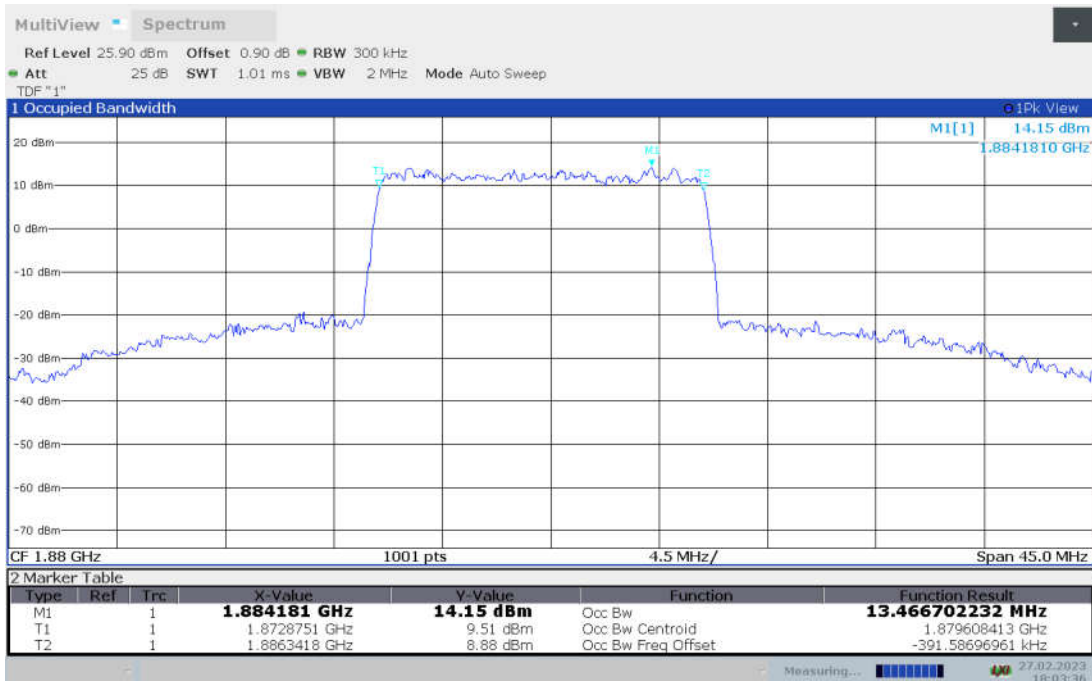

n2,15MHz Bandwidth,DFT-s-pi/2 BPSK (99% BW)

n2,15MHz Bandwidth,DFT-s-QPSK (99% BW)

n2,15MHz Bandwidth, DFT-s-16QAM (99% BW)

n2,15MHz Bandwidth, DFT-s-64QAM (99% BW)

n2,15MHz Bandwidth, DFT-s-256QAM (99% BW)