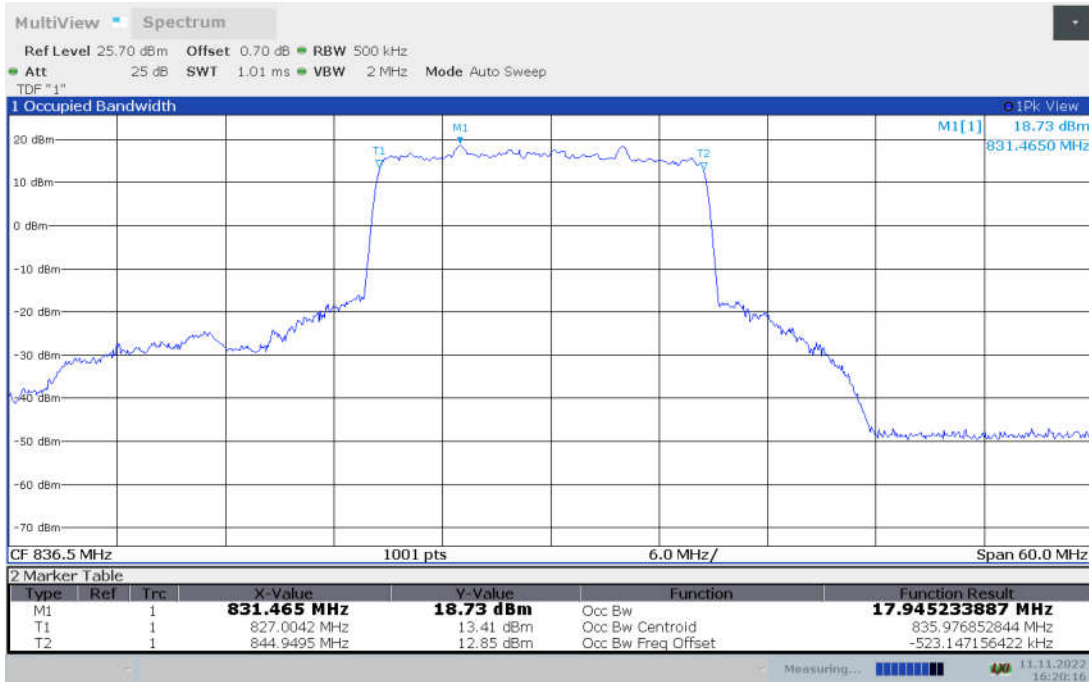

n5,20MHz(99% BW)

Frequency (MHz)	Occupied Bandwidth (99% BW) (MHz)								
	DFT-s-pi/2 BPSK	DFT-s-QPSK	DFT-s-16QAM	DFT-s-64QAM	DFT-s-256QAM	CP-QPSK	CP-16QAM	CP-64QAM	CP-256QAM
836.5	17.945	17.948	18.018	17.890	17.913	18.973	19.025	19.015	18.905

n5,20MHz Bandwidth,DFT-s-pi/2 BPSK (99% BW)