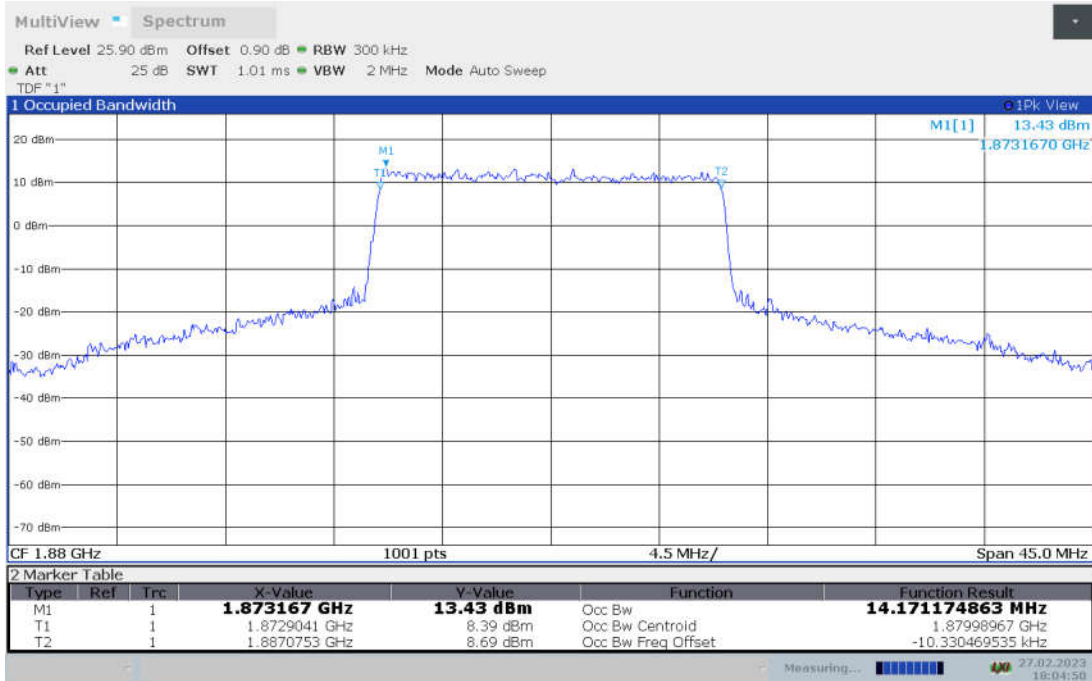

n2,15MHz Bandwidth, CP-16QAM (99% BW)