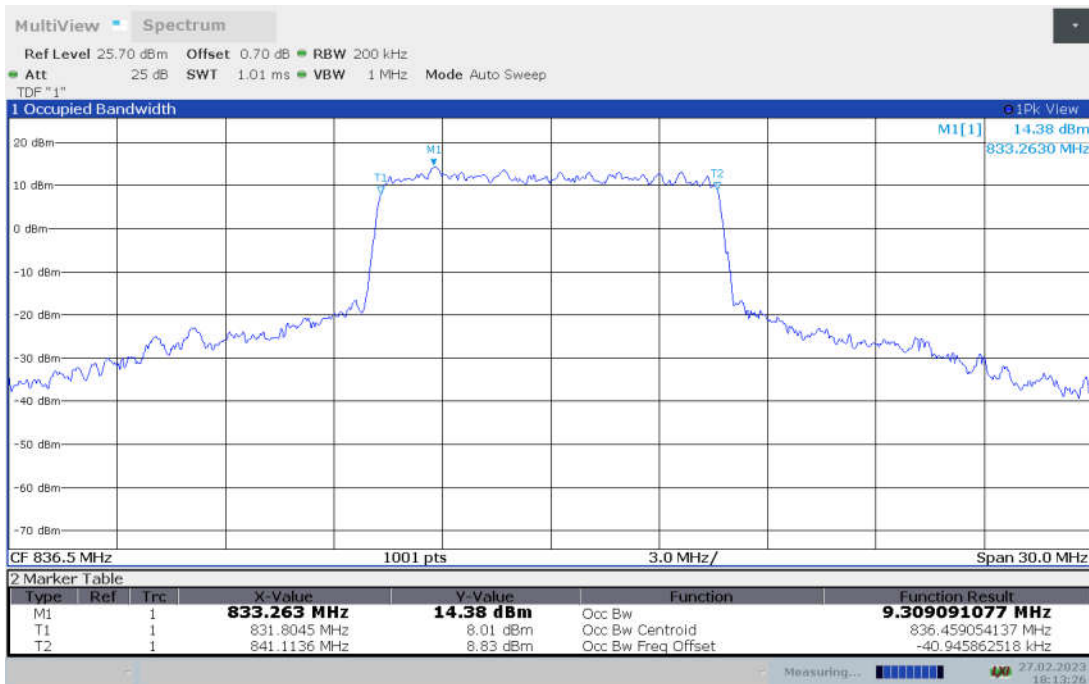

n5,10MHz Bandwidth, CP-64QAM (99% BW)