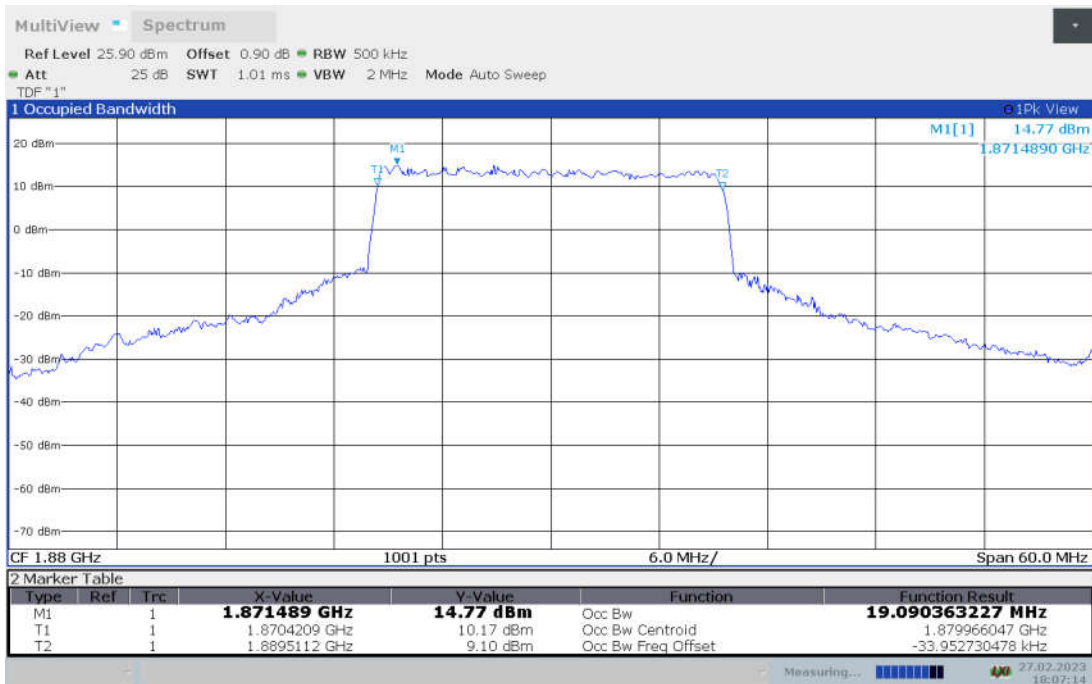

n2,20MHz Bandwidth, CP-QPSK (99% BW)