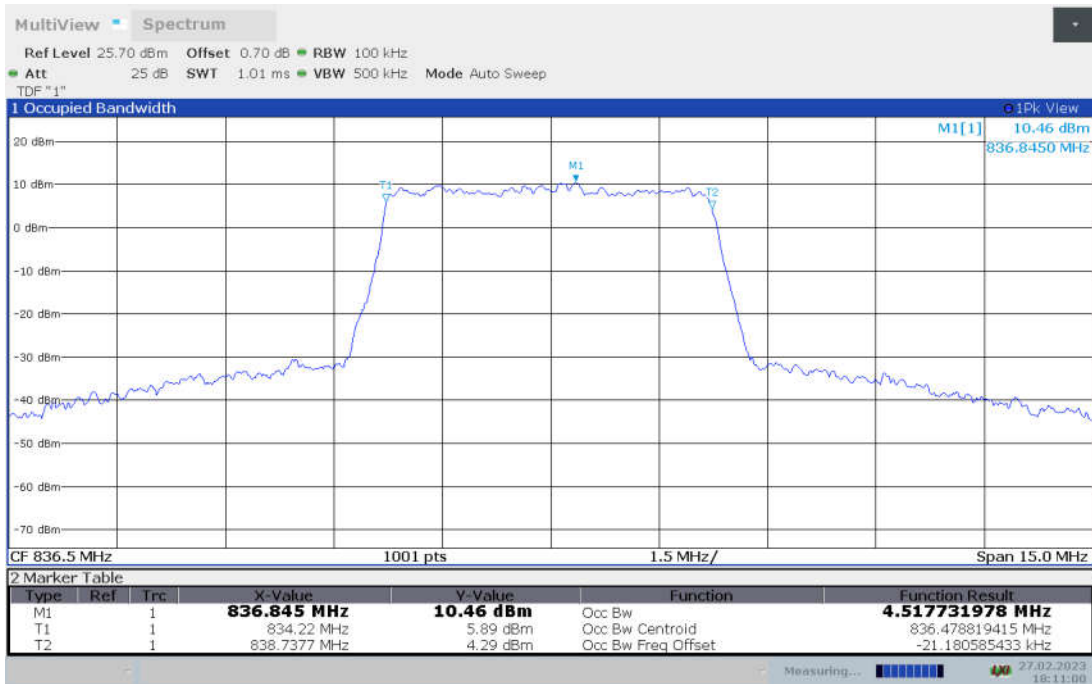

n5,5MHz Bandwidth, CP-16QAM (99% BW)

n5,5MHz Bandwidth, CP-64QAM (99% BW)

n5,5MHz Bandwidth, CP-256QAM (99% BW)

n5,10MHz(99% BW)

Frequency (MHz)	Occupied Bandwidth (99% BW) (MHz)								
	DFT-s-pi/2 BPSK	DFT-s-QPSK	DFT-s-16QAM	DFT-s-64QAM	DFT-s-256QAM	CP-QPSK	CP-16QAM	CP-64QAM	CP-256QAM
836.5	8.984	8.999	8.977	8.952	8.976	9.317	9.306	9.309	9.333

n5,10MHz Bandwidth,DFT-s-pi/2 BPSK (99% BW)

n5,10MHz Bandwidth,DFT-s-QPSK (99% BW)

n5,10MHz Bandwidth, DFT-s-16QAM (99% BW)

n5,10MHz Bandwidth, DFT-s-64QAM (99% BW)

n5,10MHz Bandwidth, DFT-s-256QAM (99% BW)