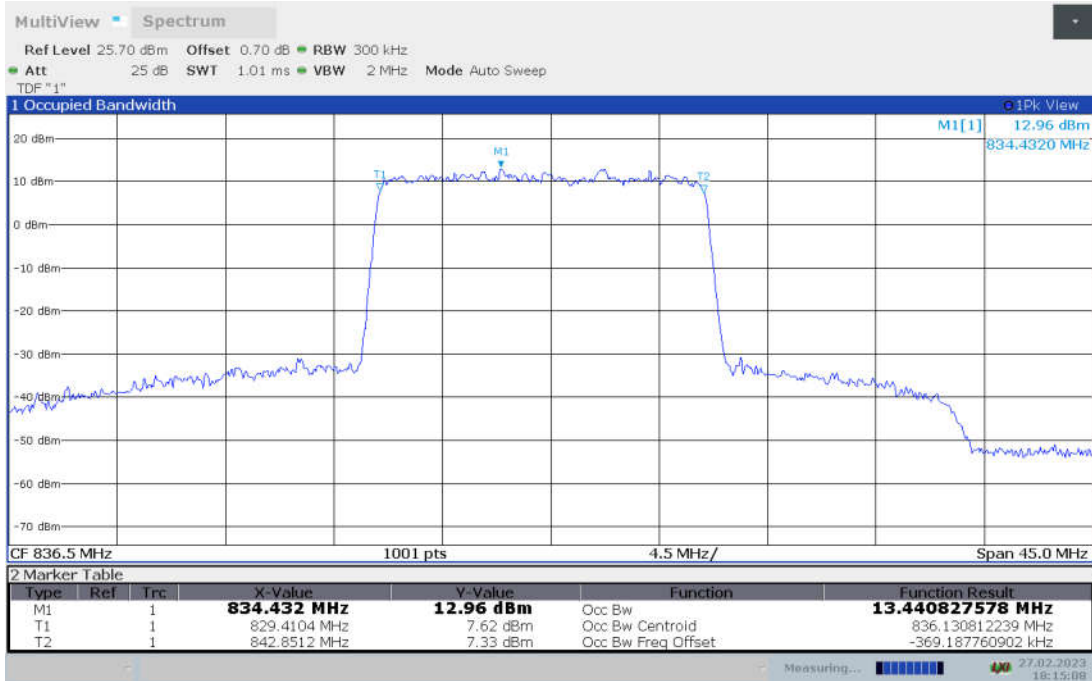

n5,15MHz Bandwidth,DFT-s-pi/2 BPSK (99% BW)

n5,15MHz Bandwidth,DFT-s-QPSK (99% BW)

n5,15MHz Bandwidth, DFT-s-16QAM (99% BW)

n5,15MHz Bandwidth, DFT-s-64QAM (99% BW)

n5,15MHz Bandwidth, DFT-s-256QAM (99% BW)