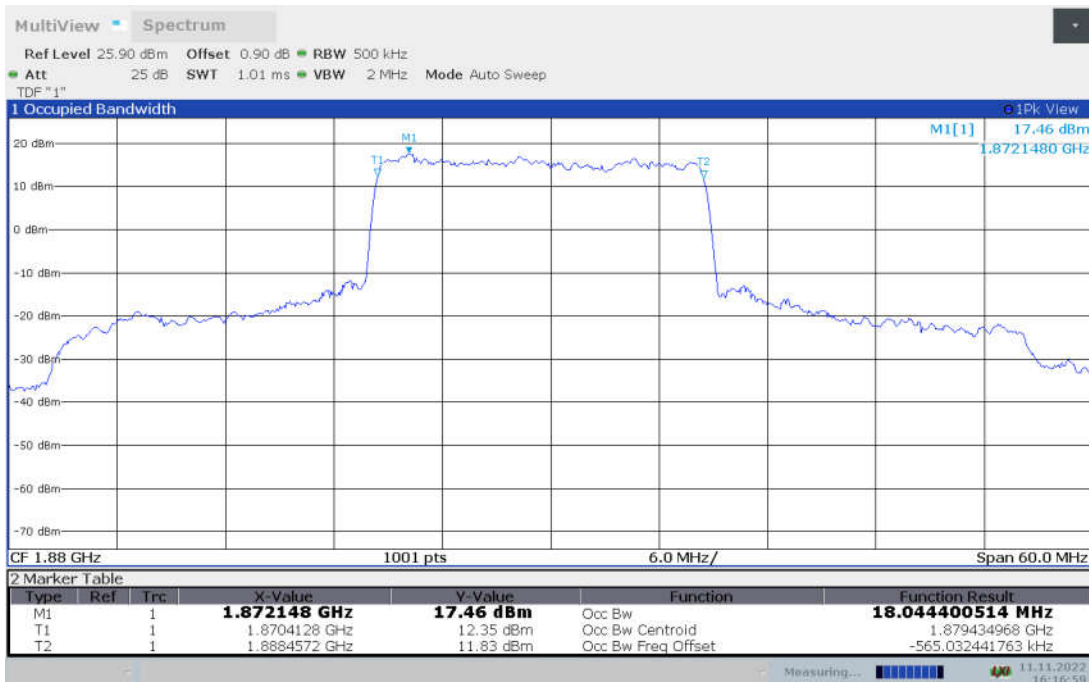

n2,15MHz Bandwidth, CP-QPSK (99% BW)

n2,15MHz Bandwidth, CP-16QAM (99% BW)

n2,15MHz Bandwidth, CP-64QAM (99% BW)

n2,15MHz Bandwidth, CP-256QAM (99% BW)

n2,20MHz(99% BW)

Frequency (MHz)	Occupied Bandwidth (99% BW) (MHz)								
	DFT-s-pi/2 BPSK	DFT-s-QPSK	DFT-s-16QAM	DFT-s-64QAM	DFT-s-256QAM	CP-QPSK	CP-16QAM	CP-64QAM	CP-256QAM
1880	18.042	18.044	18.093	17.989	18.011	19.090	19.136	19.129	19.042

n2,20MHz Bandwidth,DFT-s-pi/2 BPSK (99% BW)

n2,20MHz Bandwidth,DFT-s-QPSK (99% BW)

n2,20MHz Bandwidth, DFT-s-16QAM (99% BW)

n2,20MHz Bandwidth, DFT-s-64QAM (99% BW)

n2,20MHz Bandwidth, DFT-s-256QAM (99% BW)