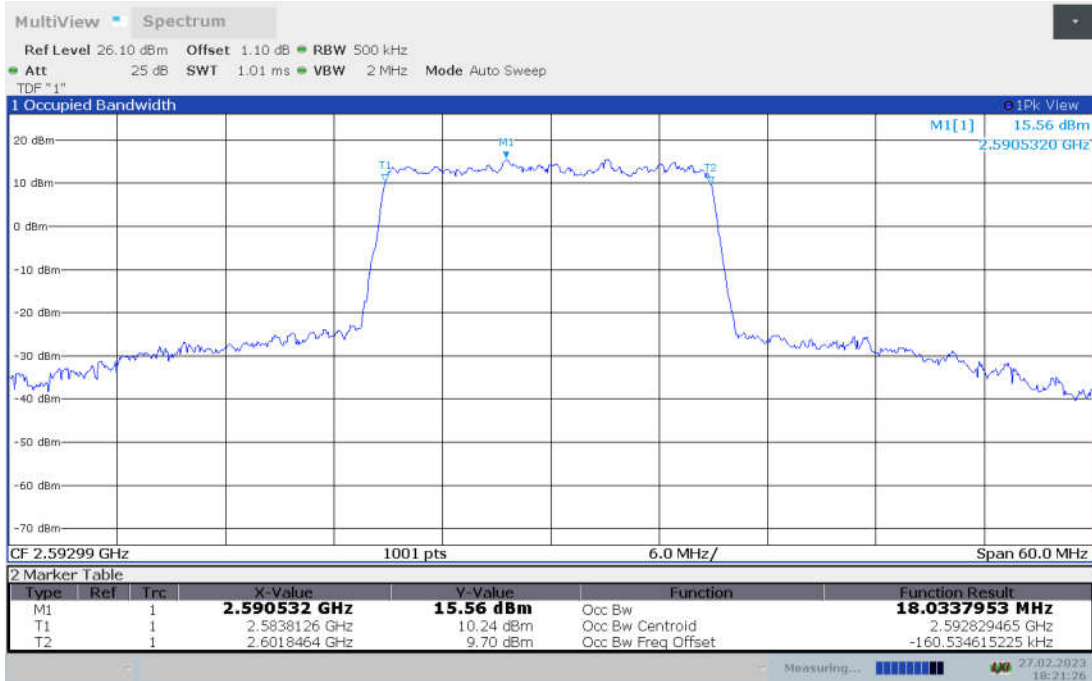

n41,20MHz Bandwidth,DFT-s-pi/2 BPSK (99% BW)

n41,20MHz Bandwidth,DFT-s-QPSK (99% BW)

No. I22N02185-RF NR

n41,20MHz Bandwidth, DFT-s-16QAM (99% BW)

n41,20MHz Bandwidth, DFT-s-64QAM (99% BW)

n41,20MHz Bandwidth, DFT-s-256QAM (99% BW)