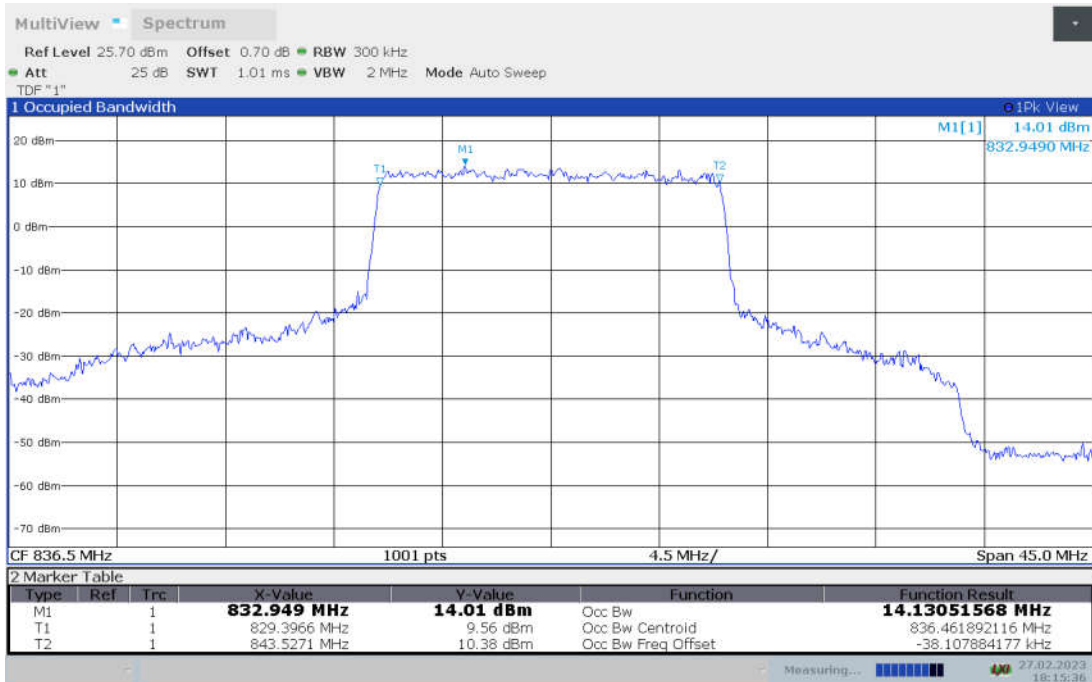

n5,15MHz Bandwidth, CP-QPSK (99% BW)