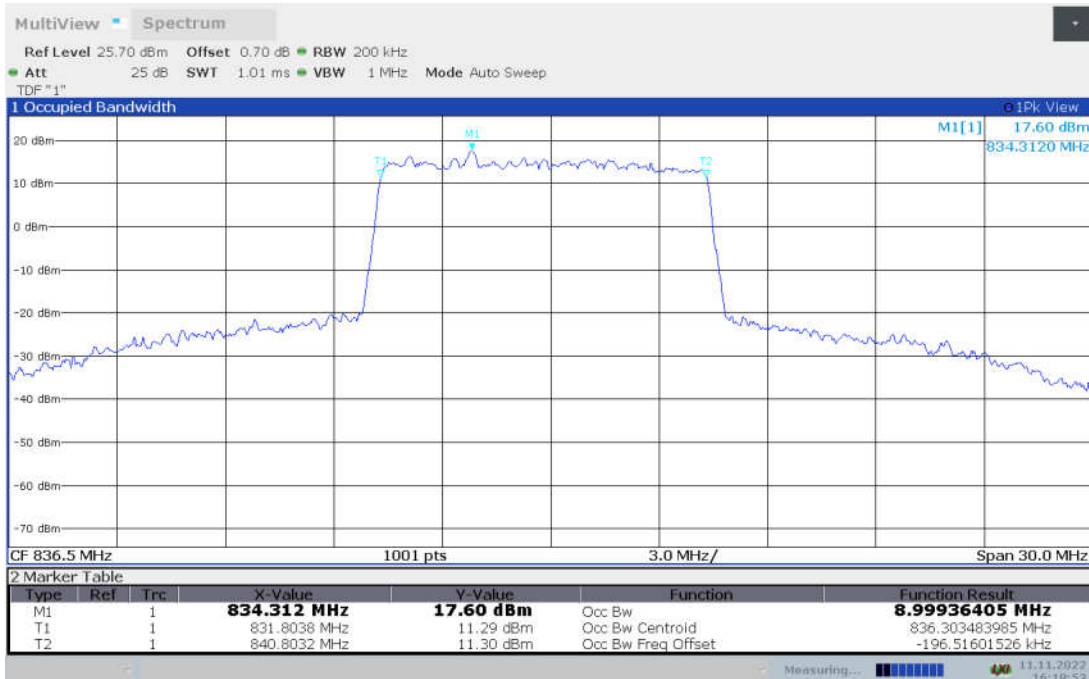

n5,10MHz Bandwidth,DFT-s-QPSK (99% BW)