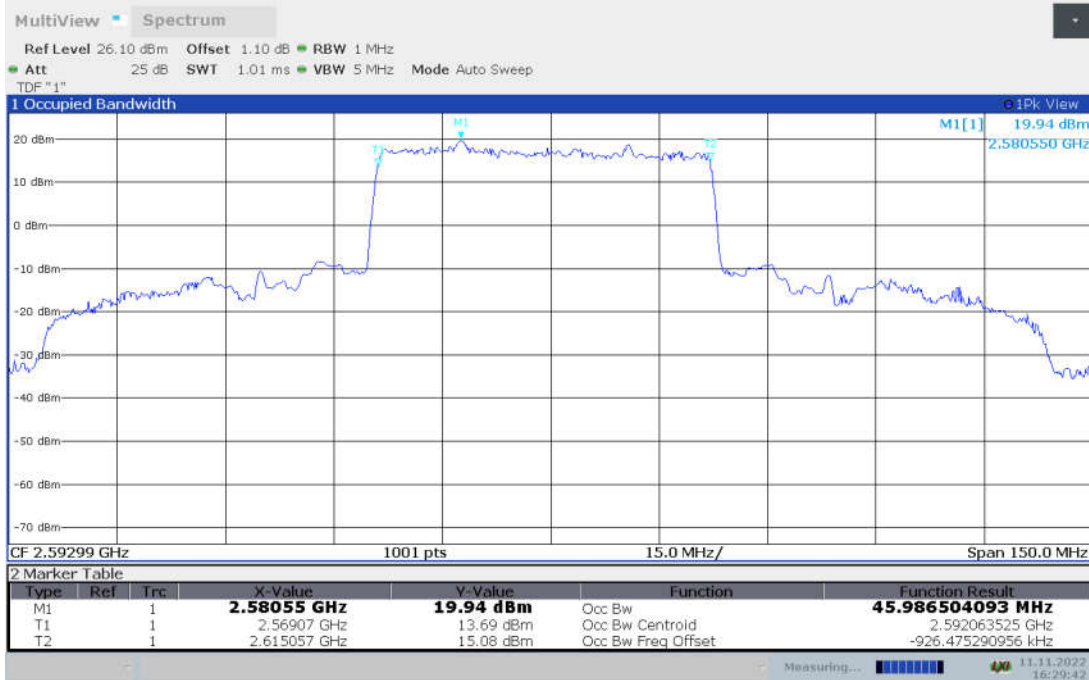

n41,50MHz(99% BW)

Frequency (MHz)	Occupied Bandwidth (99% BW) (MHz)								
	DFT-s-pi/2 BPSK	DFT-s-QPSK	DFT-s-16QAM	DFT-s-64QAM	DFT-s-256QAM	CP-QPSK	CP-16QAM	CP-64QAM	CP-256QAM
2592.99	46.040	46.193	45.931	45.888	45.843	47.725	47.753	47.787	47.571

n41,50MHz Bandwidth,DFT-s-pi/2 BPSK (99% BW)