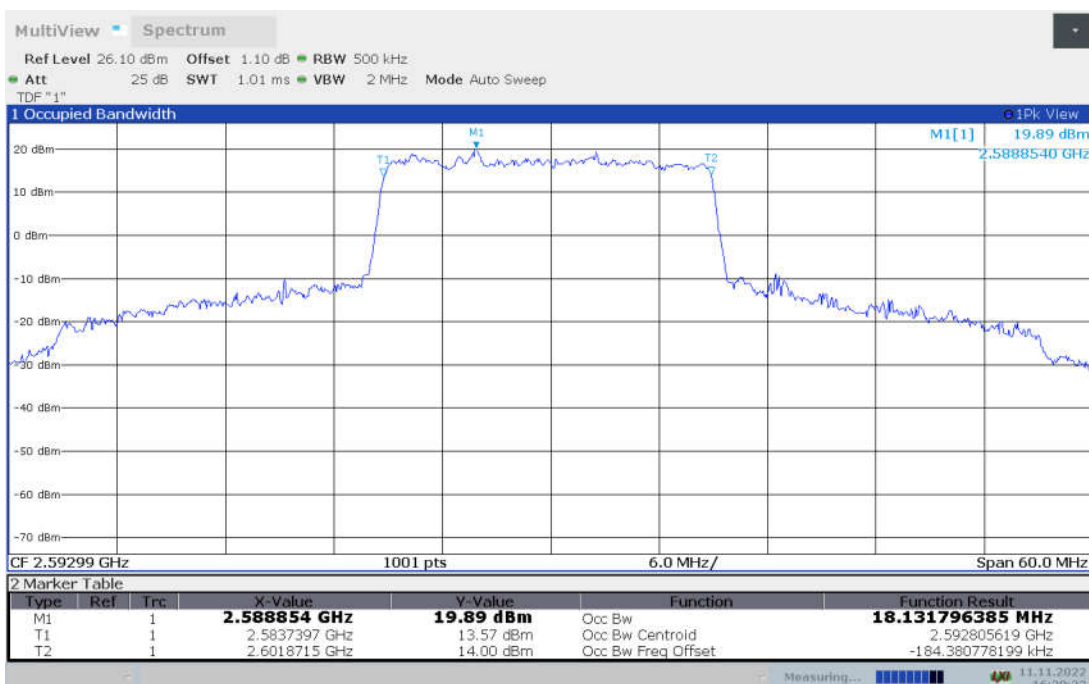

n41,20MHz Bandwidth,DFT-s-QPSK (99% BW)