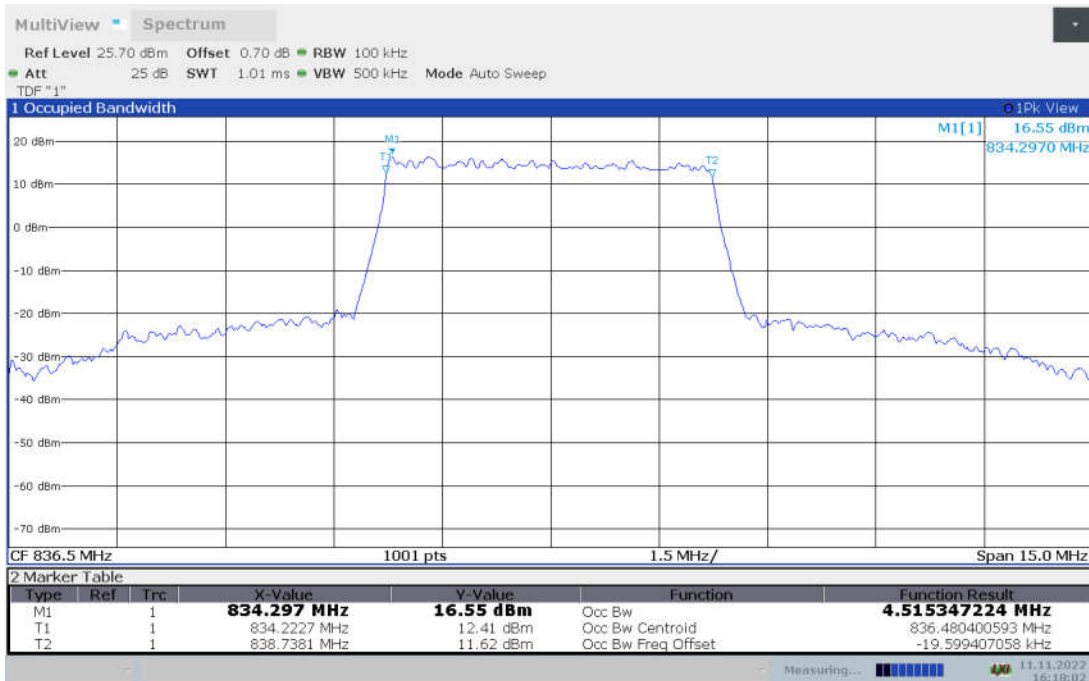

n5,5MHz Bandwidth,DFT-s-QPSK (99% BW)