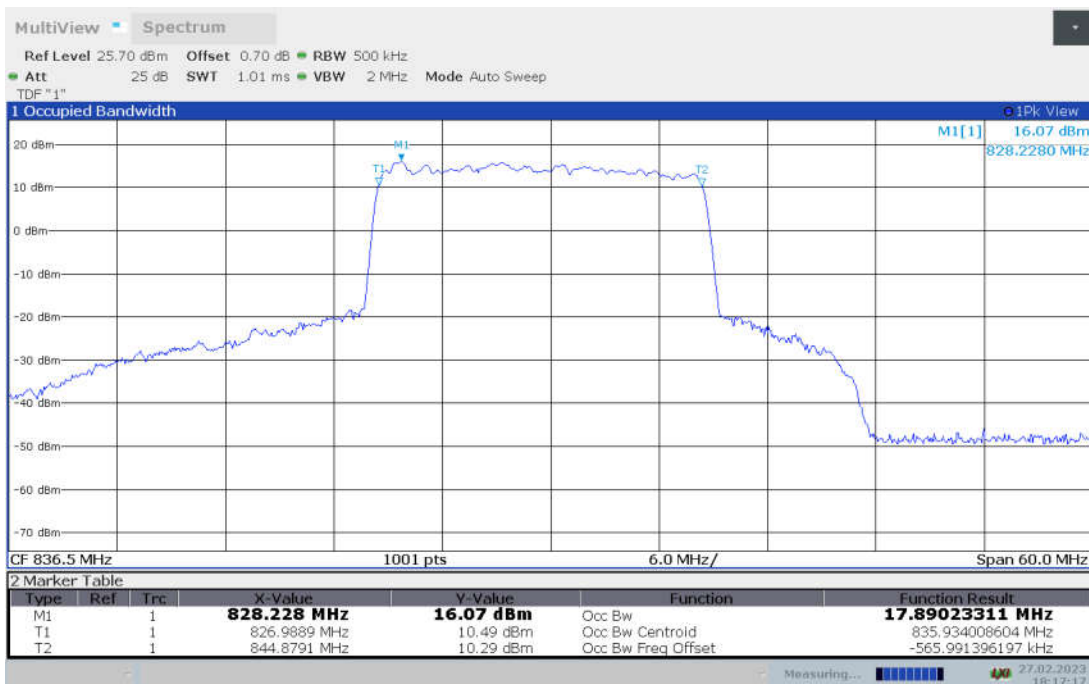

n5,20MHz Bandwidth,DFT-s-pi/2 BPSK (99% BW)

n5,20MHz Bandwidth,DFT-s-QPSK (99% BW)

n5,20MHz Bandwidth, DFT-s-16QAM (99% BW)

n5,20MHz Bandwidth, DFT-s-64QAM (99% BW)

n5,20MHz Bandwidth, DFT-s-256QAM (99% BW)