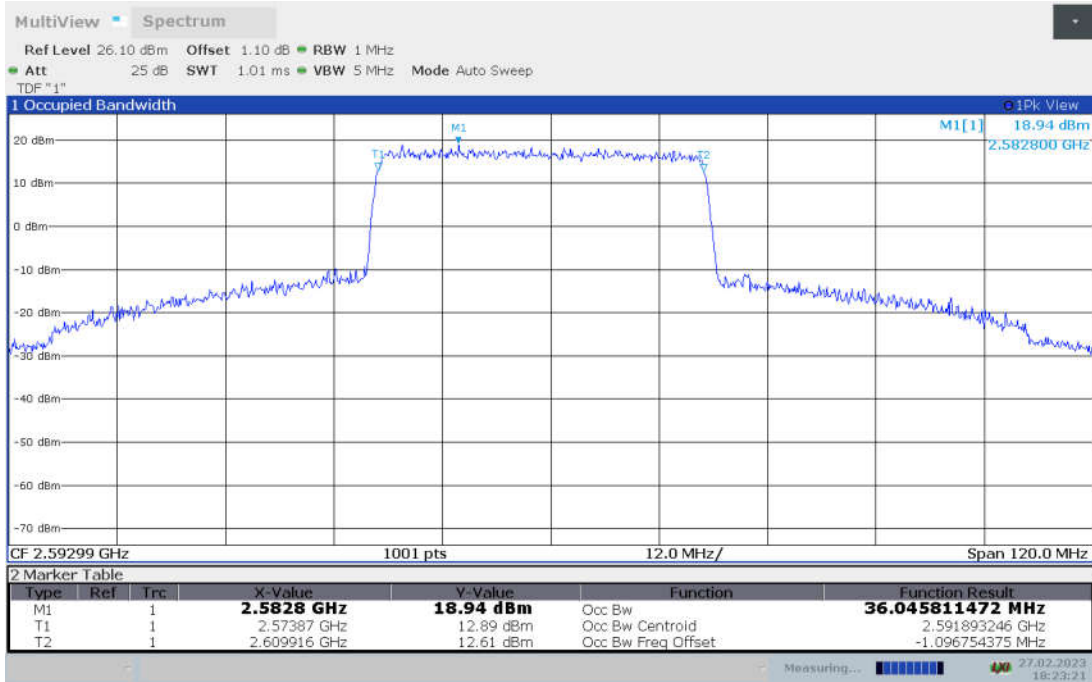

n41,40MHz Bandwidth, DFT-s-16QAM (99% BW)