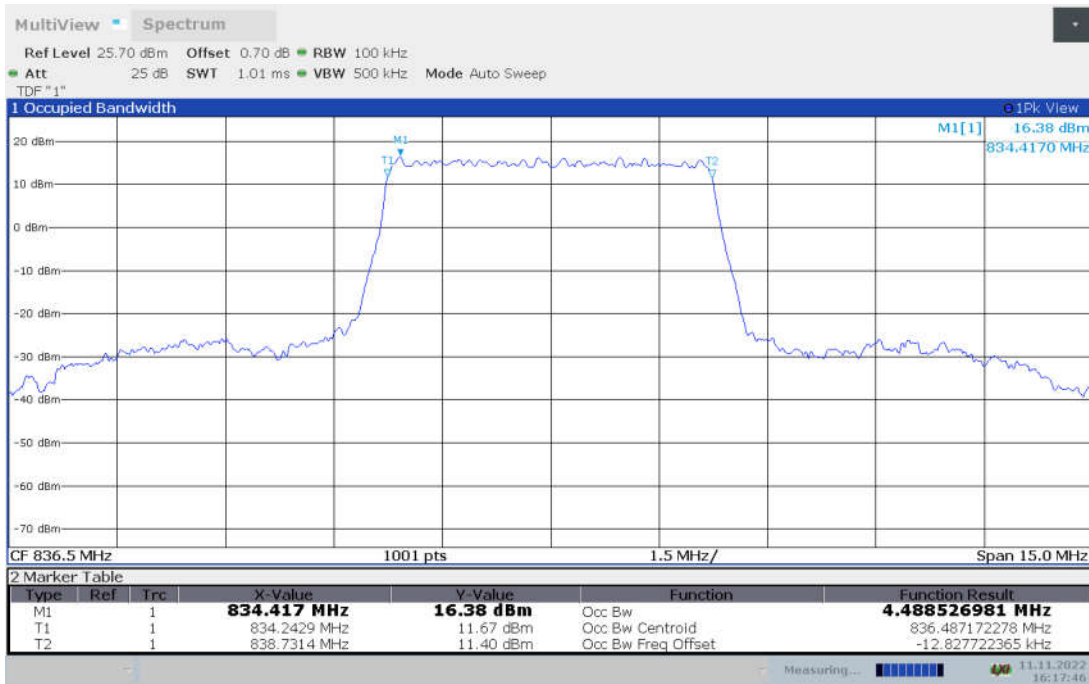

n5

n5,5MHz(99% BW)

Frequency (MHz)	Occupied Bandwidth (99% BW) (MHz)								
	DFT-s-pi/2 BPSK	DFT-s-QPSK	DFT-s-16QAM	DFT-s-64QAM	DFT-s-256QAM	CP-QPSK	CP-16QAM	CP-64QAM	CP-256QAM
836.5	4.489	4.515	4.511	4.514	4.492	4.498	4.505	4.494	4.518

n5,5MHz Bandwidth,DFT-s-pi/2 BPSK (99% BW)