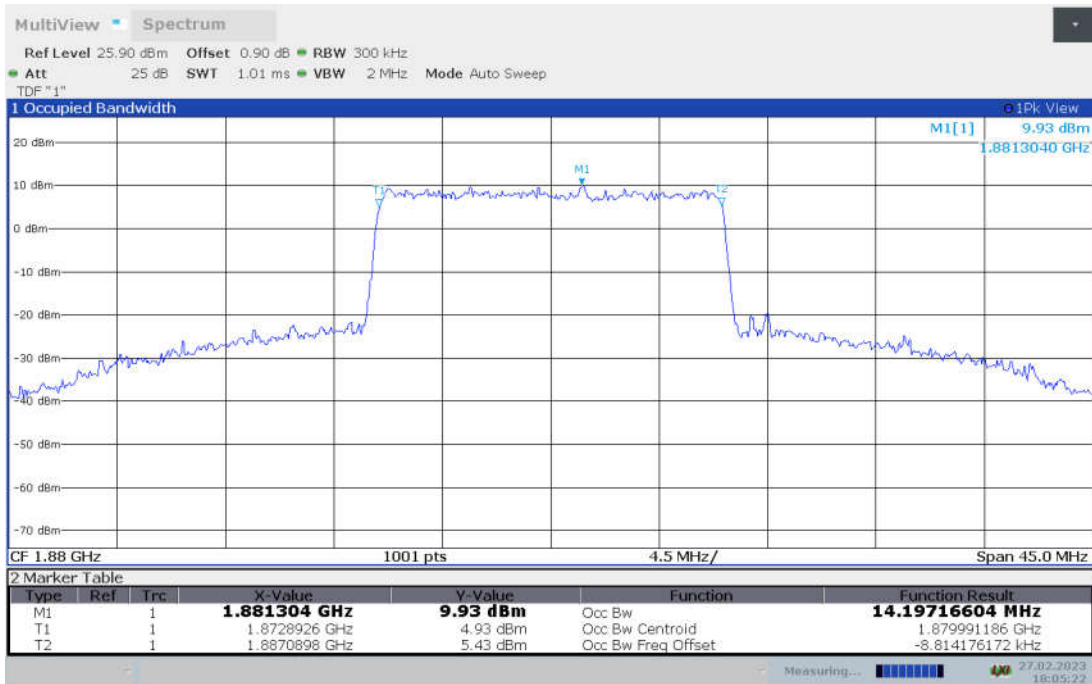

n2,15MHz Bandwidth, CP-QPSK (99% BW)

n2,15MHz Bandwidth, CP-16QAM (99% BW)

n2,15MHz Bandwidth, CP-64QAM (99% BW)

n2,15MHz Bandwidth, CP-256QAM (99% BW)

n2,20MHz(99% BW)

Frequency (MHz)	Occupied Bandwidth (99% BW) (MHz)								
	DFT-s-pi/2 BPSK	DFT-s-QPSK	DFT-s-16QAM	DFT-s-64QAM	DFT-s-256QAM	CP-QPSK	CP-16QAM	CP-64QAM	CP-256QAM
1880	18.042	18.044	18.093	17.989	18.011	19.090	19.136	19.129	19.042