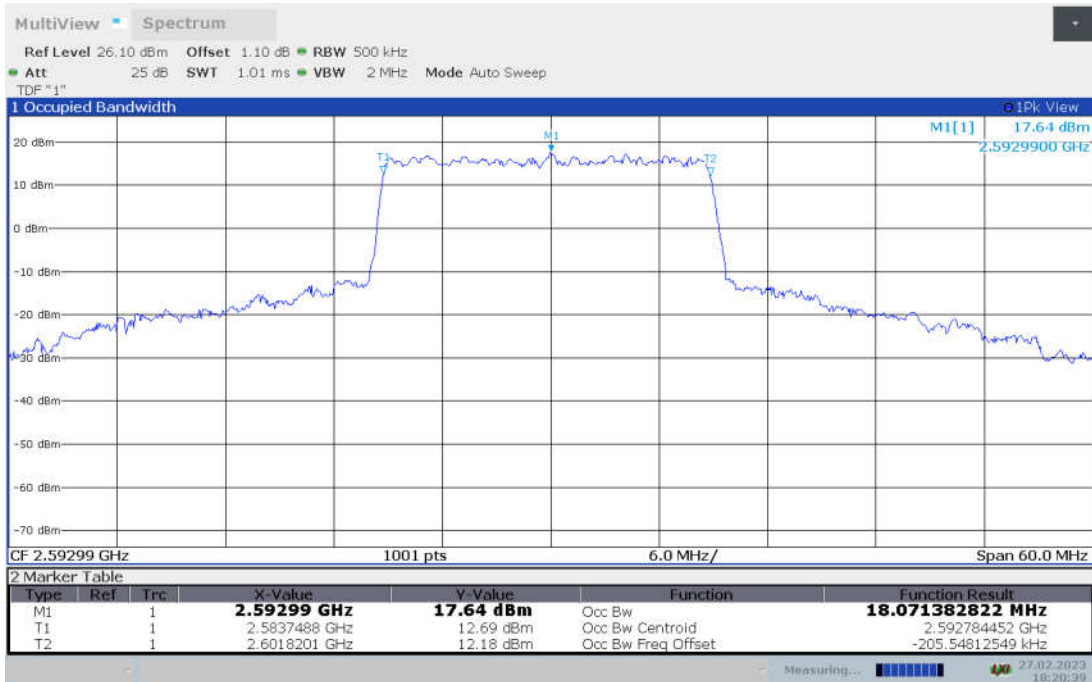

n41,20MHz Bandwidth,DFT-s-pi/2 BPSK (99% BW)

n41,20MHz Bandwidth,DFT-s-QPSK (99% BW)

No. I22N02185-RF NR

n41,20MHz Bandwidth, DFT-s-16QAM (99% BW)

n41,20MHz Bandwidth, DFT-s-64QAM (99% BW)

n41,20MHz Bandwidth, DFT-s-256QAM (99% BW)