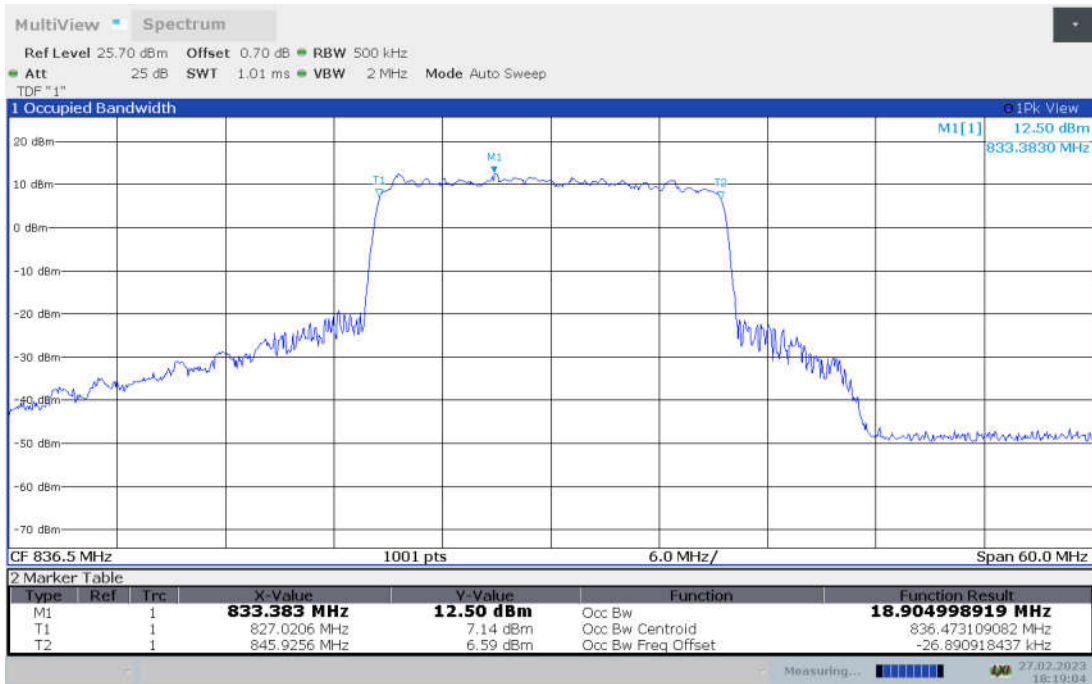

n5,20MHz Bandwidth, CP-QPSK (99% BW)

n5,20MHz Bandwidth, CP-16QAM (99% BW)

n5,20MHz Bandwidth, CP-64QAM (99% BW)

n5,20MHz Bandwidth, CP-256QAM (99% BW)

n41

n41,20MHz(99% BW)

Frequency (MHz)	Occupied Bandwidth (99% BW) (MHz)								
	DFT-s-pi/2 BPSK	DFT-s-QPSK	DFT-s-16QAM	DFT-s-64QAM	DFT-s-256QAM	CP-QPSK	CP-16QAM	CP-64QAM	CP-256QAM
2592.99	18.080	18.140	18.071	17.993	18.034	18.397	18.450	18.393	18.440