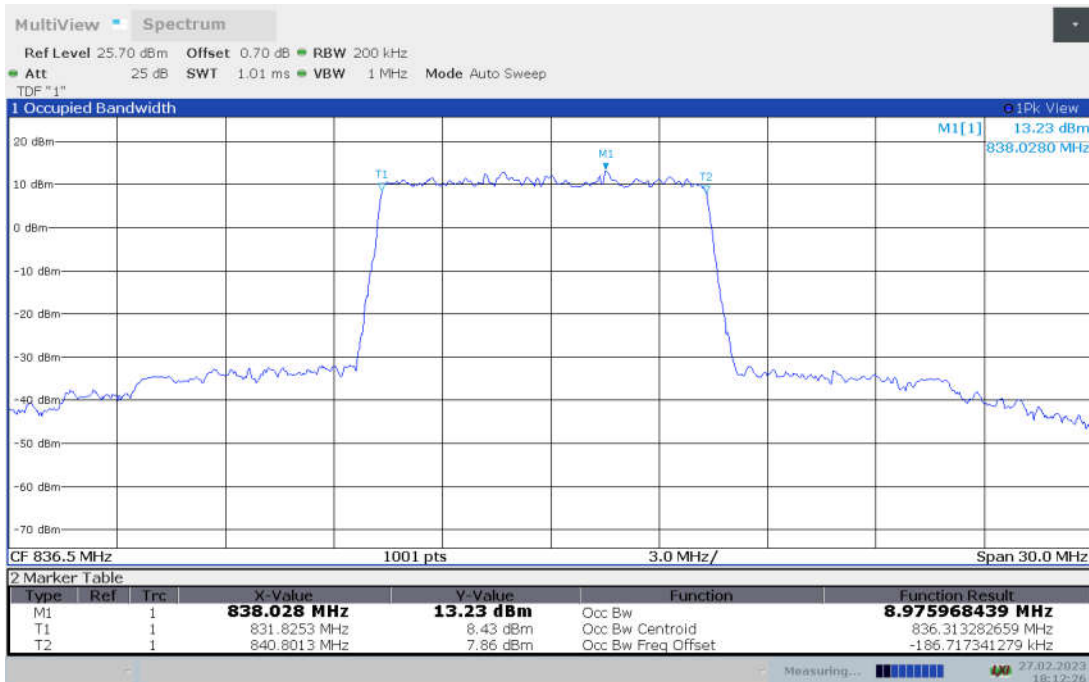

n5,10MHz Bandwidth,DFT-s-pi/2 BPSK (99% BW)

n5,10MHz Bandwidth,DFT-s-QPSK (99% BW)

n5,10MHz Bandwidth, DFT-s-16QAM (99% BW)

n5,10MHz Bandwidth, DFT-s-64QAM (99% BW)

n5,10MHz Bandwidth, DFT-s-256QAM (99% BW)