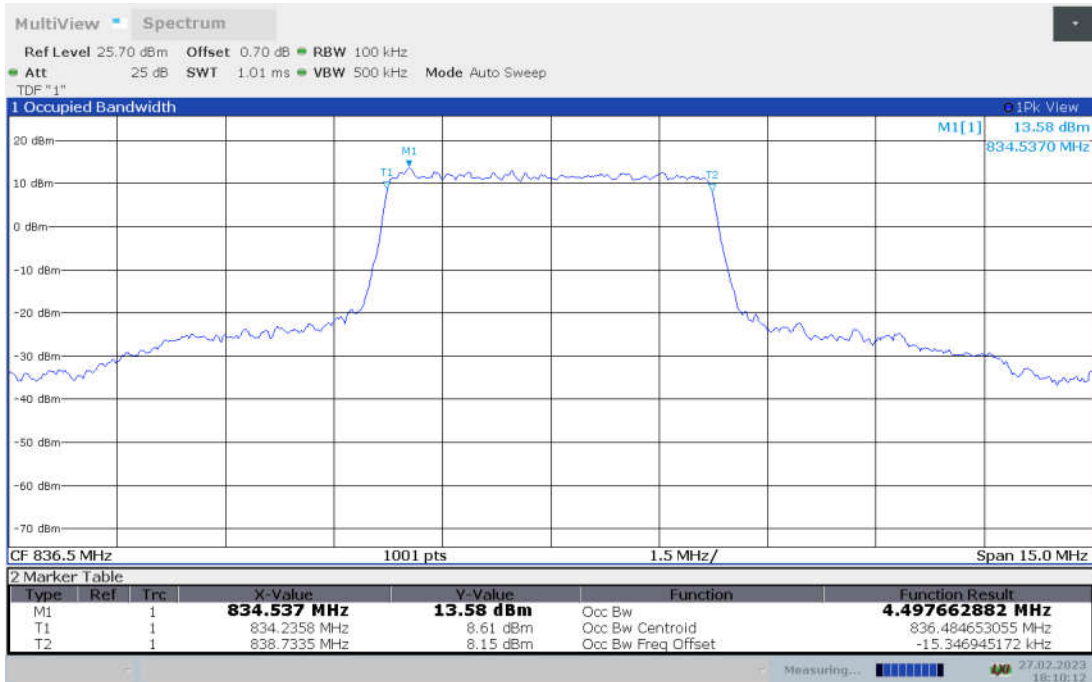

n5,5MHz Bandwidth,DFT-s-pi/2 BPSK (99% BW)

n5,5MHz Bandwidth,DFT-s-QPSK (99% BW)

n5,5MHz Bandwidth, DFT-s-16QAM (99% BW)

n5,5MHz Bandwidth, DFT-s-64QAM (99% BW)

n5,5MHz Bandwidth, DFT-s-256QAM (99% BW)

n5,5MHz Bandwidth, CP-QPSK (99% BW)