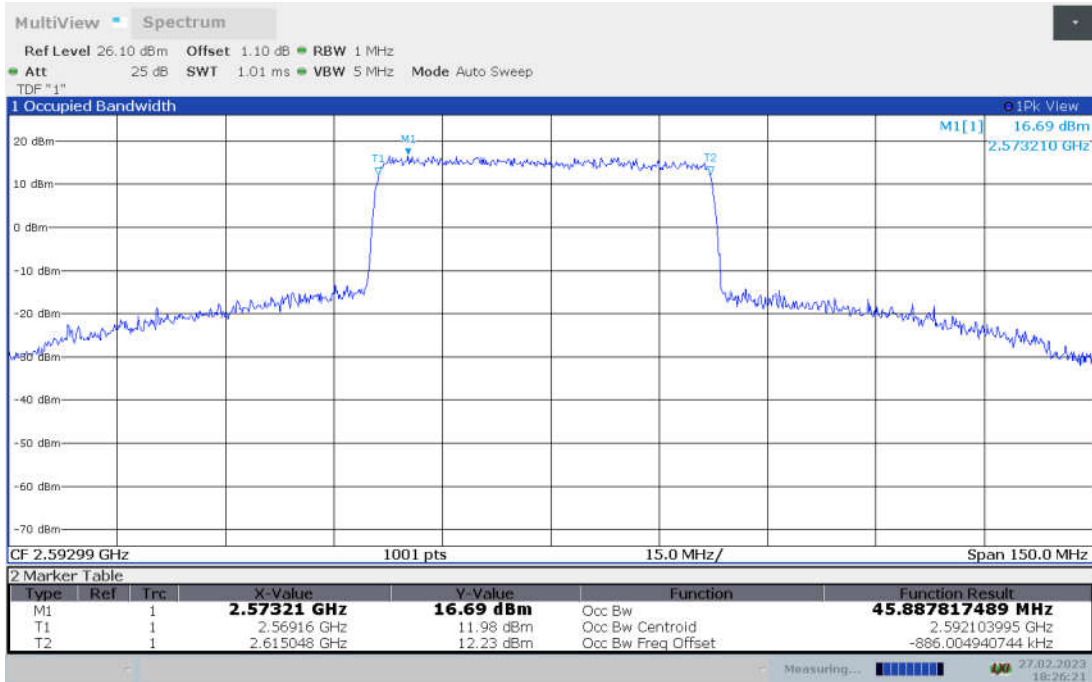

n41,50MHz Bandwidth,DFT-s-pi/2 BPSK (99% BW)

n41,50MHz Bandwidth,DFT-s-QPSK (99% BW)

n41,50MHz Bandwidth, DFT-s-16QAM (99% BW)

n41,50MHz Bandwidth, DFT-s-64QAM (99% BW)

n41,50MHz Bandwidth, DFT-s-256QAM (99% BW)

n41,50MHz Bandwidth, CP-QPSK (99% BW)