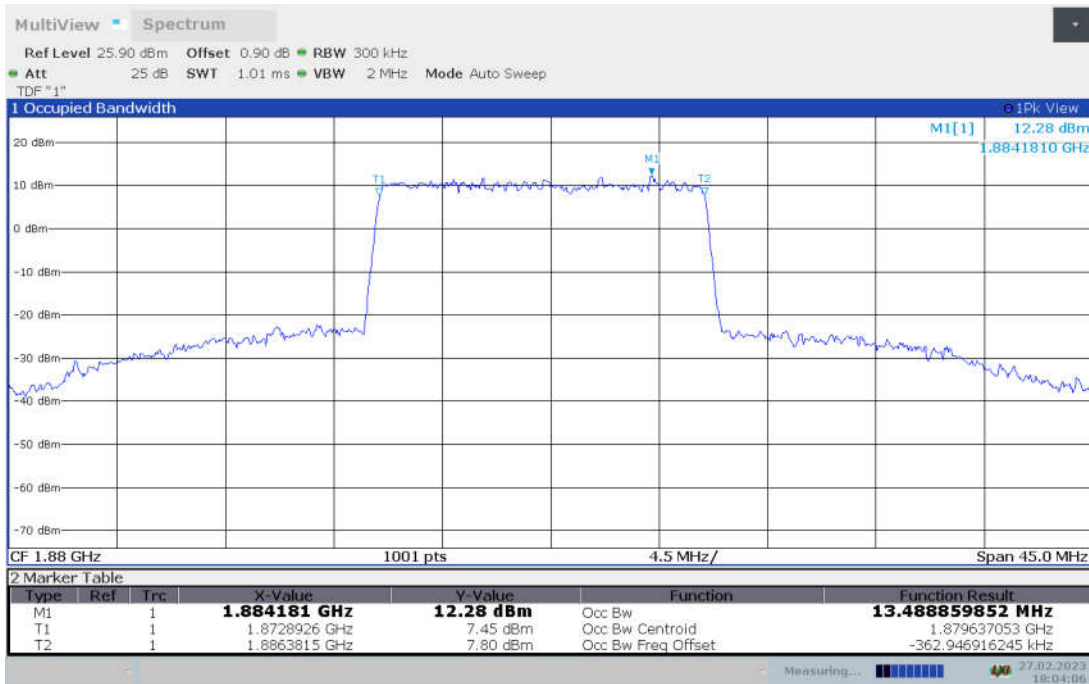

n2,15MHz Bandwidth,DFT-s-pi/2 BPSK (99% BW)

n2,15MHz Bandwidth,DFT-s-QPSK (99% BW)

n2,15MHz Bandwidth, DFT-s-16QAM (99% BW)

n2,15MHz Bandwidth, DFT-s-64QAM (99% BW)

n2,15MHz Bandwidth, DFT-s-256QAM (99% BW)