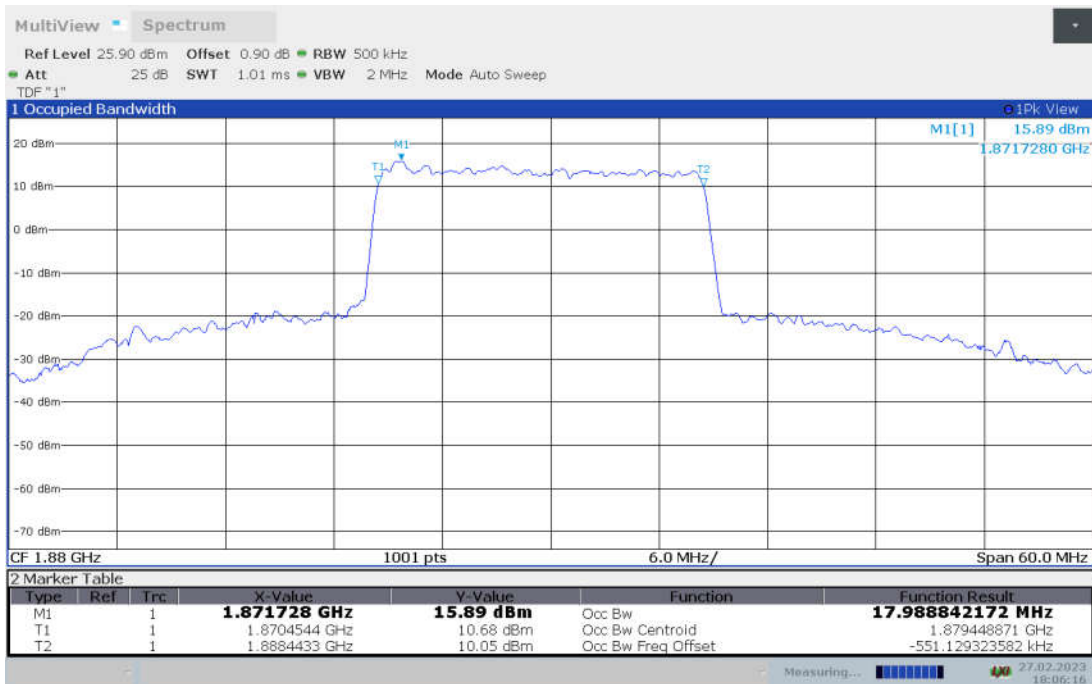

n2,20MHz Bandwidth,DFT-s-pi/2 BPSK (99% BW)

n2,20MHz Bandwidth,DFT-s-QPSK (99% BW)

n2,20MHz Bandwidth, DFT-s-16QAM (99% BW)

n2,20MHz Bandwidth, DFT-s-64QAM (99% BW)

n2,20MHz Bandwidth, DFT-s-256QAM (99% BW)