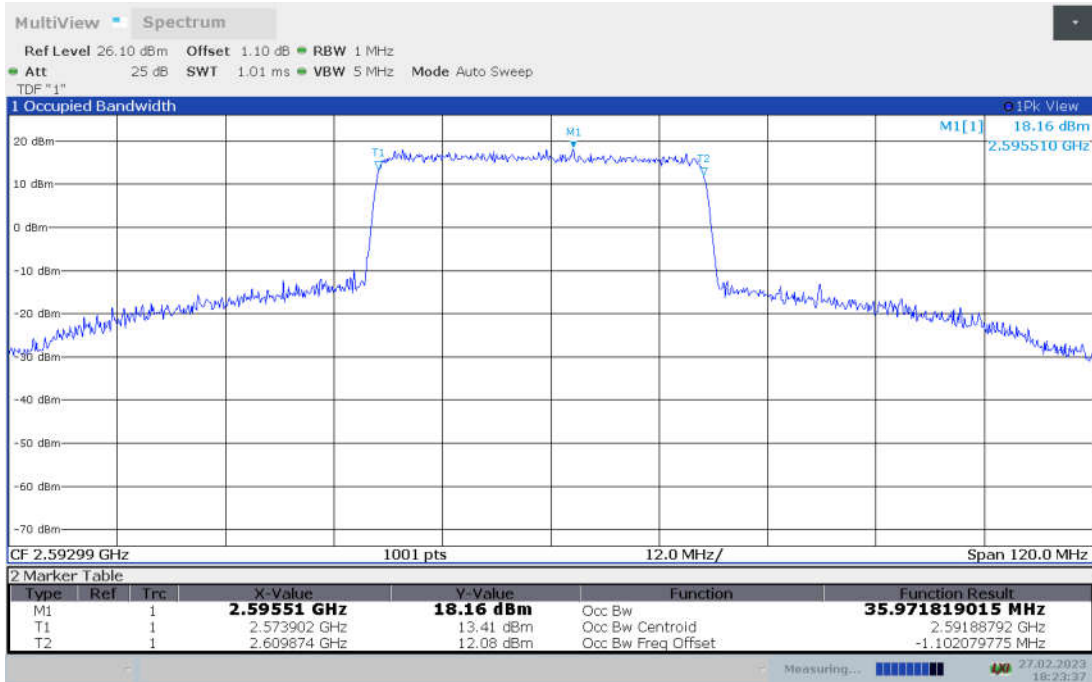

n41,40MHz Bandwidth,DFT-s-pi/2 BPSK (99% BW)

n41,40MHz Bandwidth,DFT-s-QPSK (99% BW)

n41,40MHz Bandwidth, DFT-s-16QAM (99% BW)

n41,40MHz Bandwidth, DFT-s-64QAM (99% BW)

n41,40MHz Bandwidth, DFT-s-256QAM (99% BW)