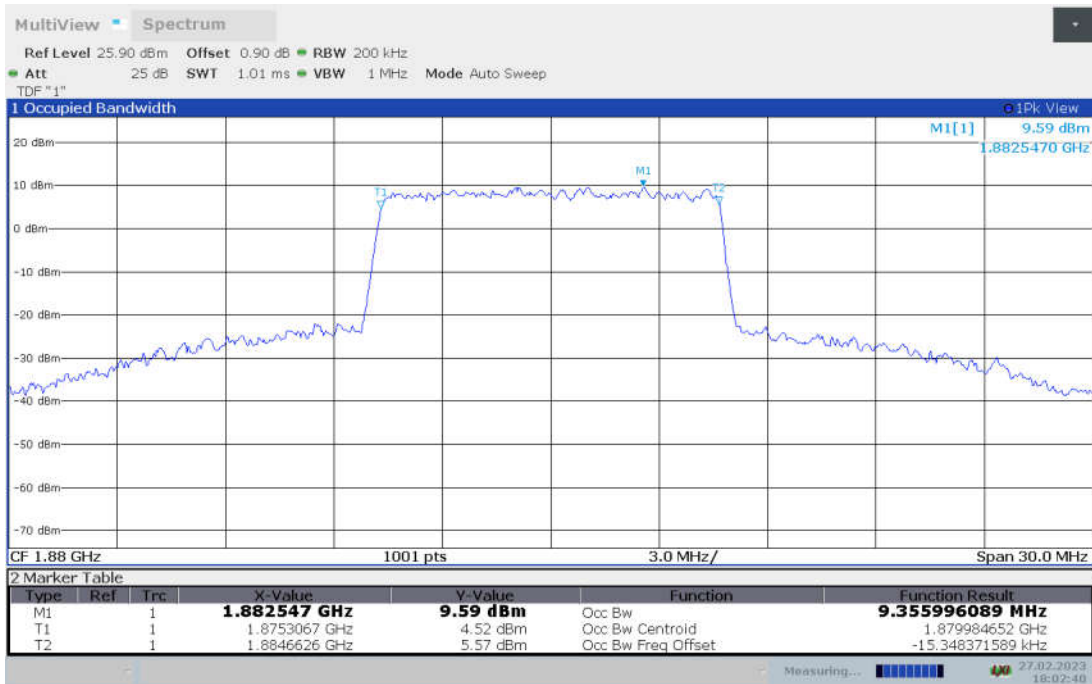

n2,10MHz Bandwidth, CP-QPSK (99% BW)

n2,10MHz Bandwidth, CP-16QAM (99% BW)

n2,10MHz Bandwidth, CP-64QAM (99% BW)

n2,10MHz Bandwidth, CP-256QAM (99% BW)

n2,15MHz(99% BW)

Frequency (MHz)	Occupied Bandwidth (99% BW) (MHz)								
	DFT-s-pi/2 BPSK	DFT-s-QPSK	DFT-s-16QAM	DFT-s-64QAM	DFT-s-256QAM	CP-QPSK	CP-16QAM	CP-64QAM	CP-256QAM
1880	13.463	13.481	13.501	13.467	13.489	14.169	14.171	14.223	14.197

n2,15MHz Bandwidth,DFT-s-pi/2 BPSK (99% BW)

n2,15MHz Bandwidth,DFT-s-QPSK (99% BW)

n2,15MHz Bandwidth, DFT-s-16QAM (99% BW)

n2,15MHz Bandwidth, DFT-s-64QAM (99% BW)

n2,15MHz Bandwidth, DFT-s-256QAM (99% BW)