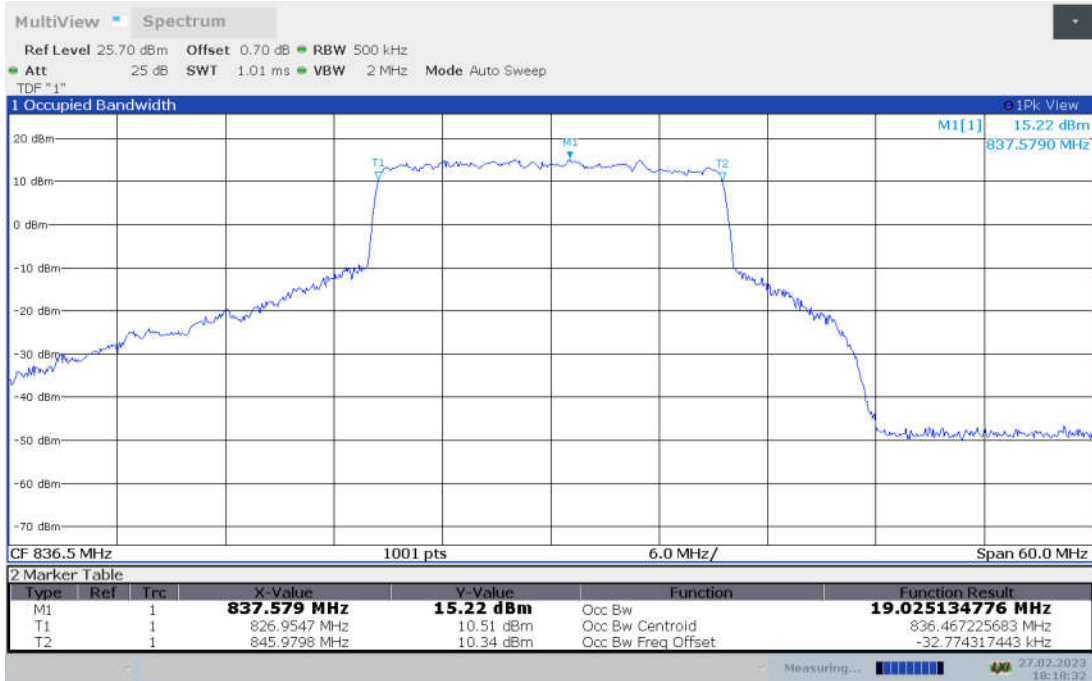

n5,20MHz Bandwidth, CP-16QAM (99% BW)