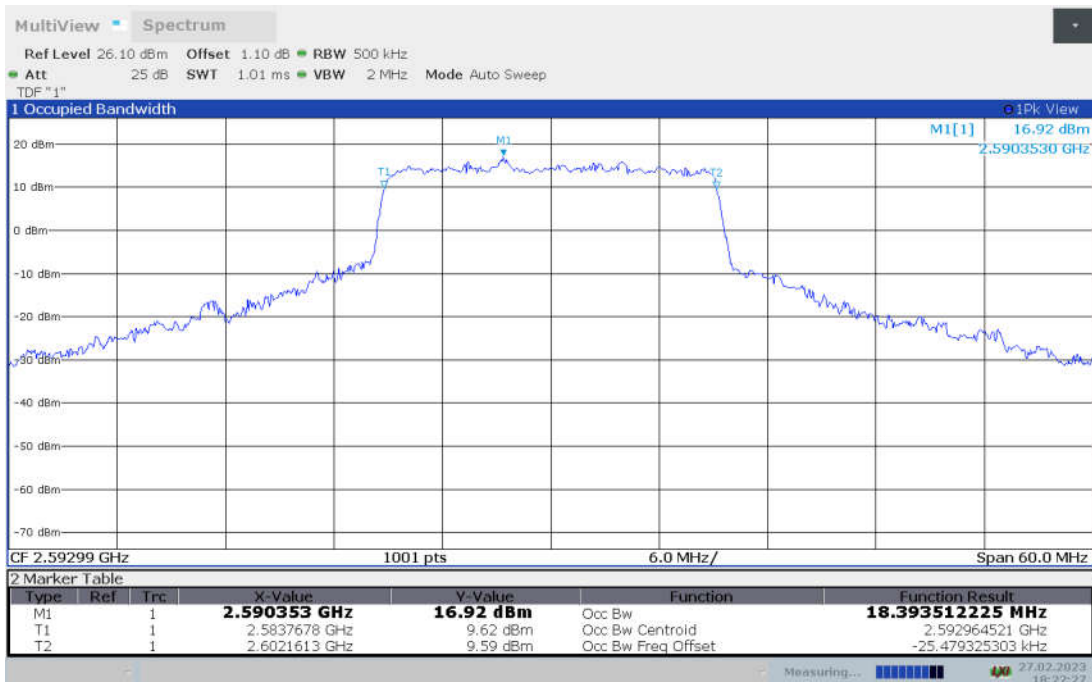

n41,20MHz Bandwidth, CP-64QAM (99% BW)