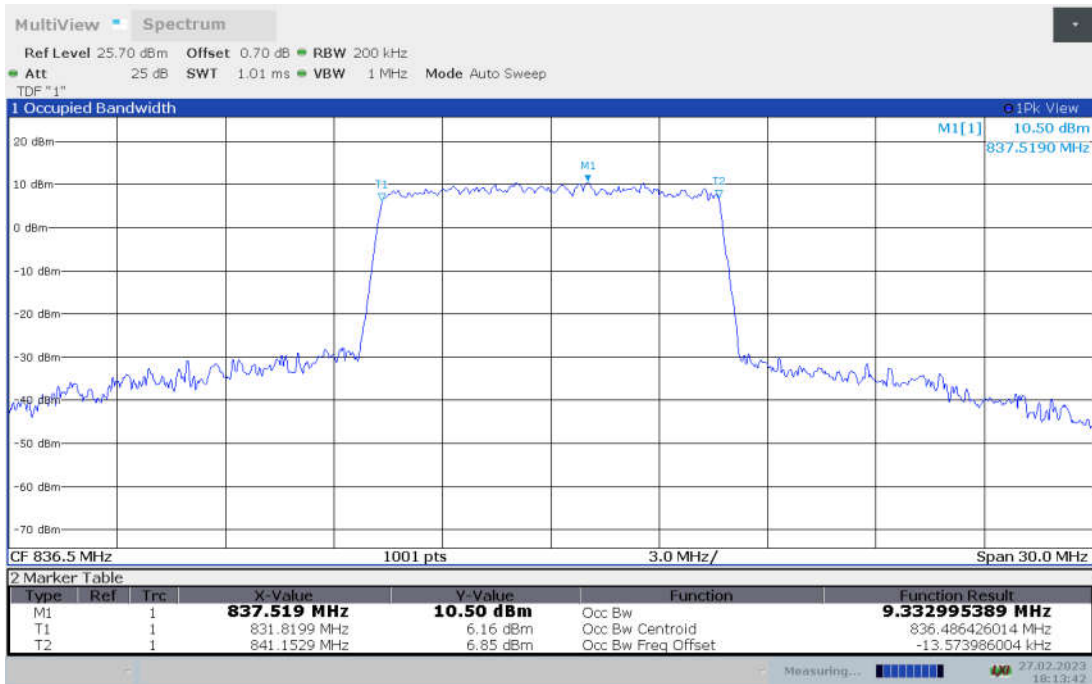

n5,10MHz Bandwidth, CP-QPSK (99% BW)

n5,10MHz Bandwidth, CP-16QAM (99% BW)

n5,10MHz Bandwidth, CP-64QAM (99% BW)

n5,10MHz Bandwidth, CP-256QAM (99% BW)

n5,15MHz(99% BW)

Frequency (MHz)	Occupied Bandwidth (99% BW) (MHz)								
	DFT-s-pi/2 BPSK	DFT-s-QPSK	DFT-s-16QAM	DFT-s-64QAM	DFT-s-256QAM	CP-QPSK	CP-16QAM	CP-64QAM	CP-256QAM
836.5	13.413	13.434	13.457	13.419	13.441	14.131	14.115	14.167	14.121