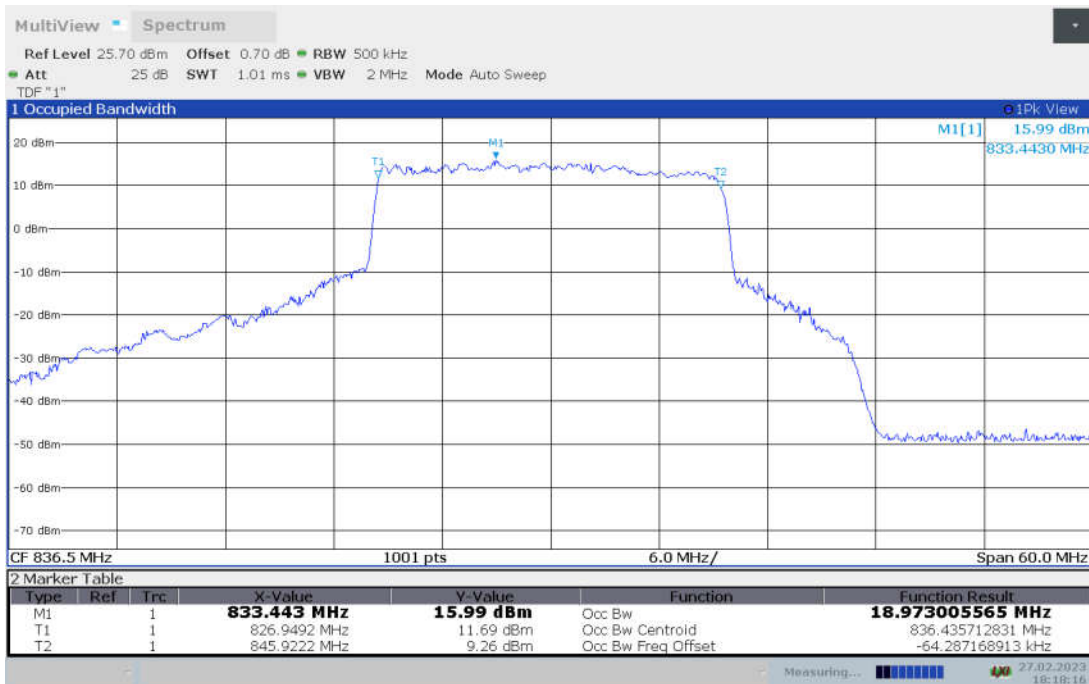

n5,20MHz Bandwidth, CP-QPSK (99% BW)