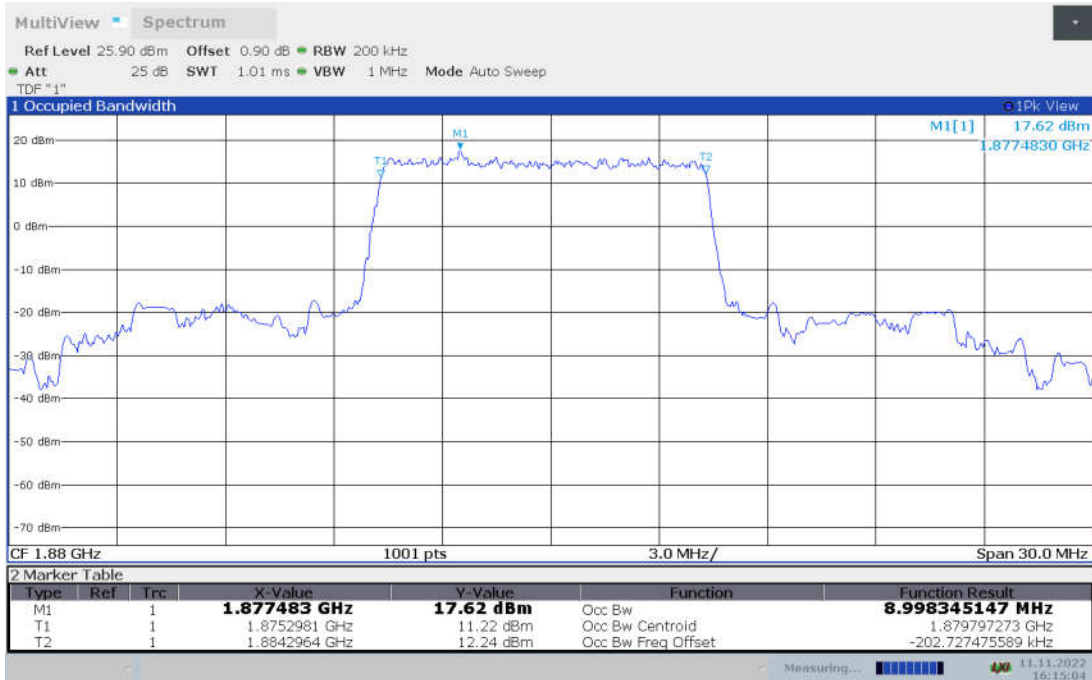

n2,5MHz Bandwidth, CP-16QAM (99% BW)

n2,5MHz Bandwidth, CP-64QAM (99% BW)

n2,5MHz Bandwidth, CP-256QAM (99% BW)

n2,10MHz(99% BW)

Frequency (MHz)	Occupied Bandwidth (99% BW) (MHz)								
	DFT-s-pi/2 BPSK	DFT-s-QPSK	DFT-s-16QAM	DFT-s-64QAM	DFT-s-256QAM	CP-QPSK	CP-16QAM	CP-64QAM	CP-256QAM
1880	8.998	9.007	8.999	8.977	9.001	9.344	9.330	9.335	9.356

n2,10MHz Bandwidth,DFT-s-pi/2 BPSK (99% BW)

n2,10MHz Bandwidth,DFT-s-QPSK (99% BW)

n2,10MHz Bandwidth, DFT-s-16QAM (99% BW)

n2,10MHz Bandwidth, DFT-s-64QAM (99% BW)

n2,10MHz Bandwidth, DFT-s-256QAM (99% BW)