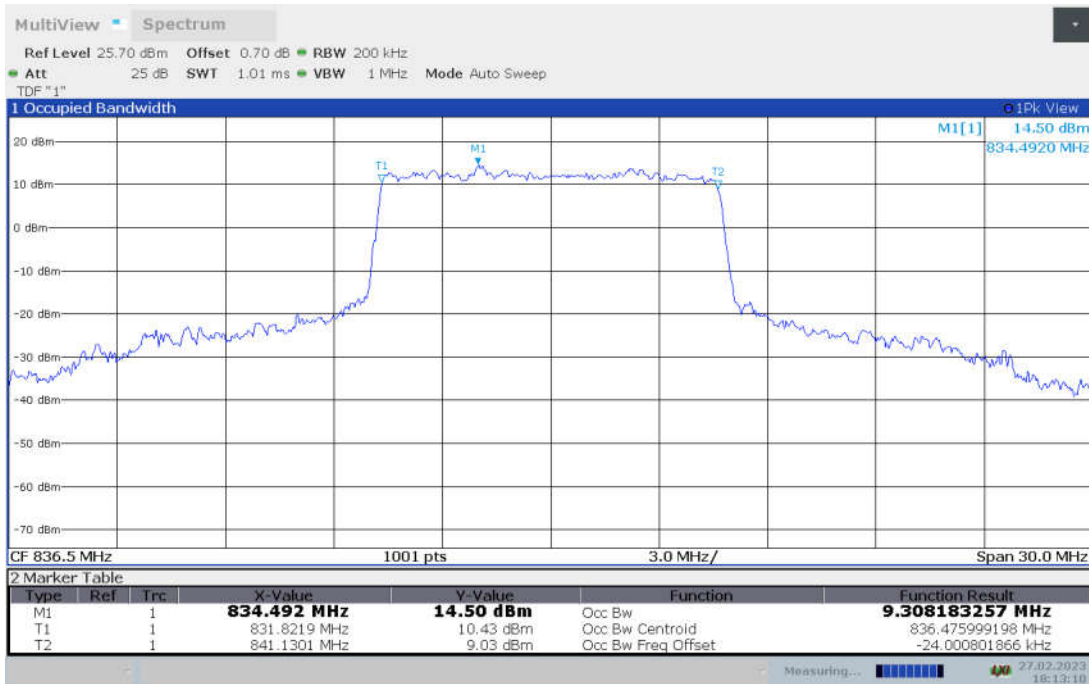

n5,10MHz Bandwidth, CP-16QAM (99% BW)