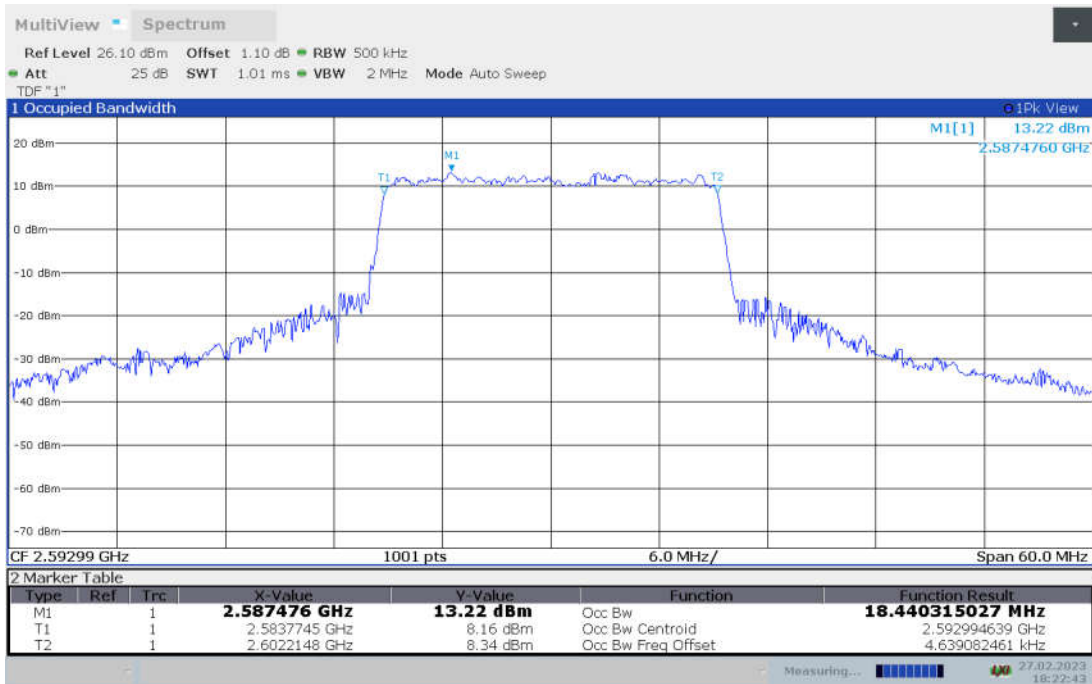

n41,20MHz Bandwidth, CP-QPSK (99% BW)

n41,20MHz Bandwidth, CP-16QAM (99% BW)

n41,20MHz Bandwidth, CP-64QAM (99% BW)

n41,20MHz Bandwidth, CP-256QAM (99% BW)

n41,40MHz(99% BW)

Frequency (MHz)	Occupied Bandwidth (99% BW) (MHz)								
	DFT-s-pi/2 BPSK	DFT-s-QPSK	DFT-s-16QAM	DFT-s-64QAM	DFT-s-256QAM	CP-QPSK	CP-16QAM	CP-64QAM	CP-256QAM
2592.99	36.077	36.156	36.046	35.972	35.999	38.129	38.199	38.148	38.127