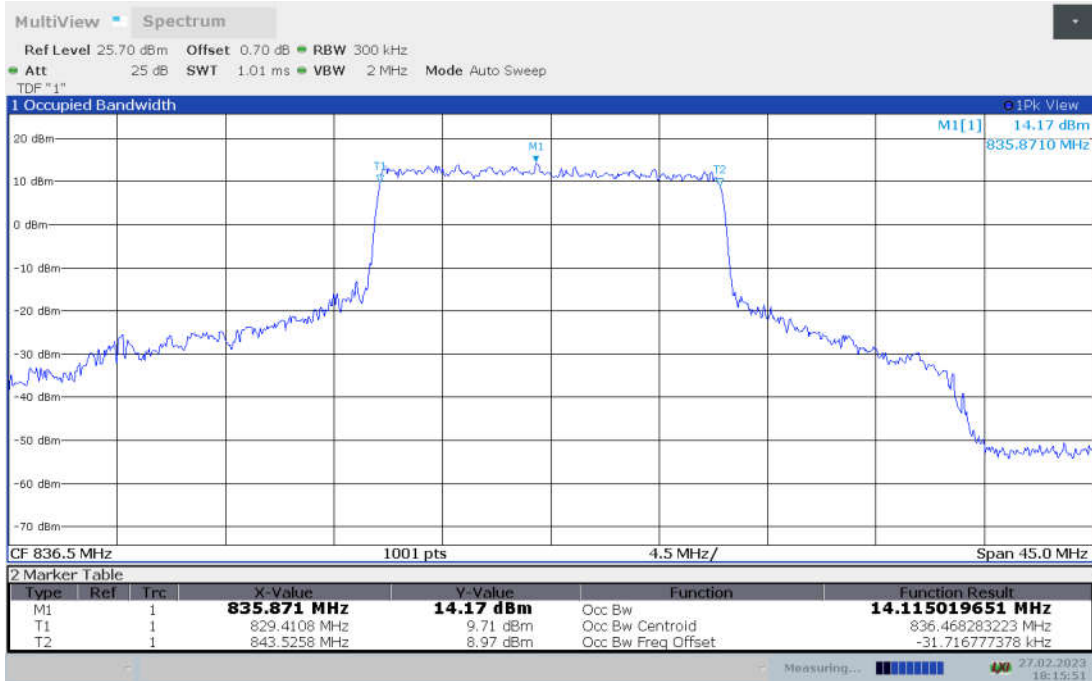

n5,15MHz Bandwidth, CP-16QAM (99% BW)