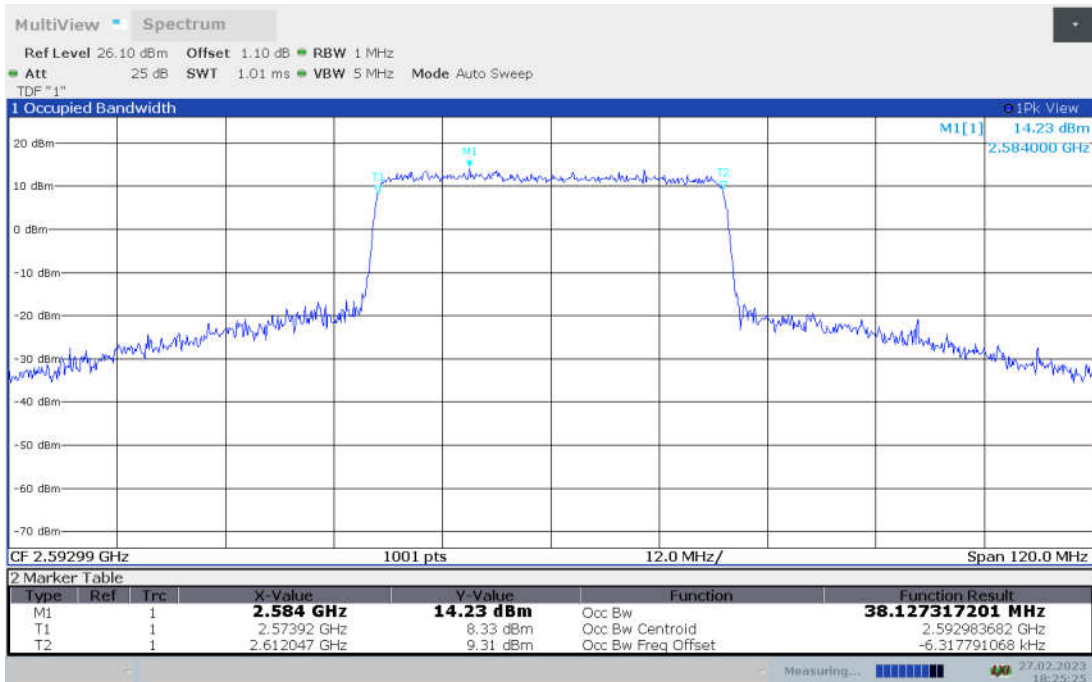

n41,40MHz Bandwidth, CP-256QAM (99% BW)