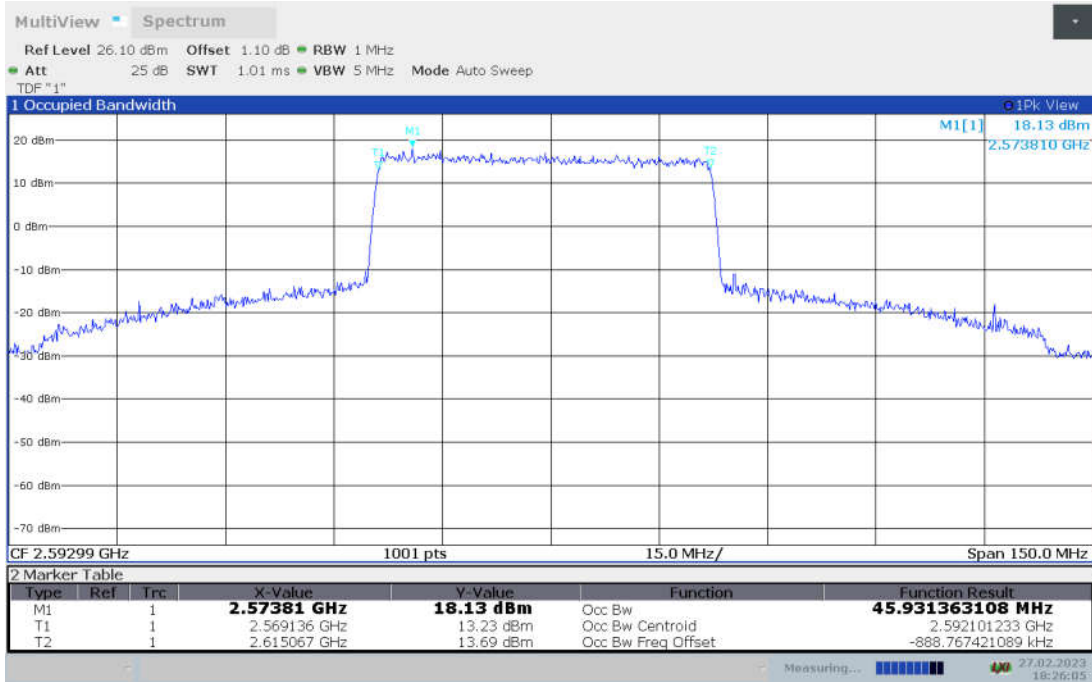

n41,50MHz Bandwidth, DFT-s-16QAM (99% BW)