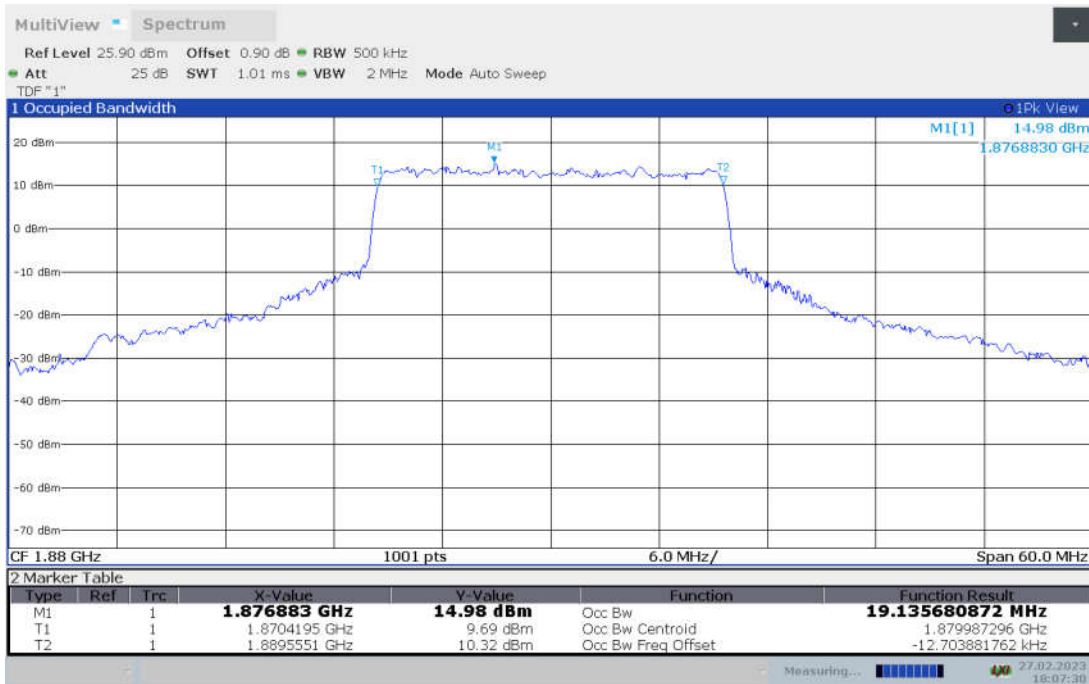

n2,20MHz Bandwidth, CP-16QAM (99% BW)