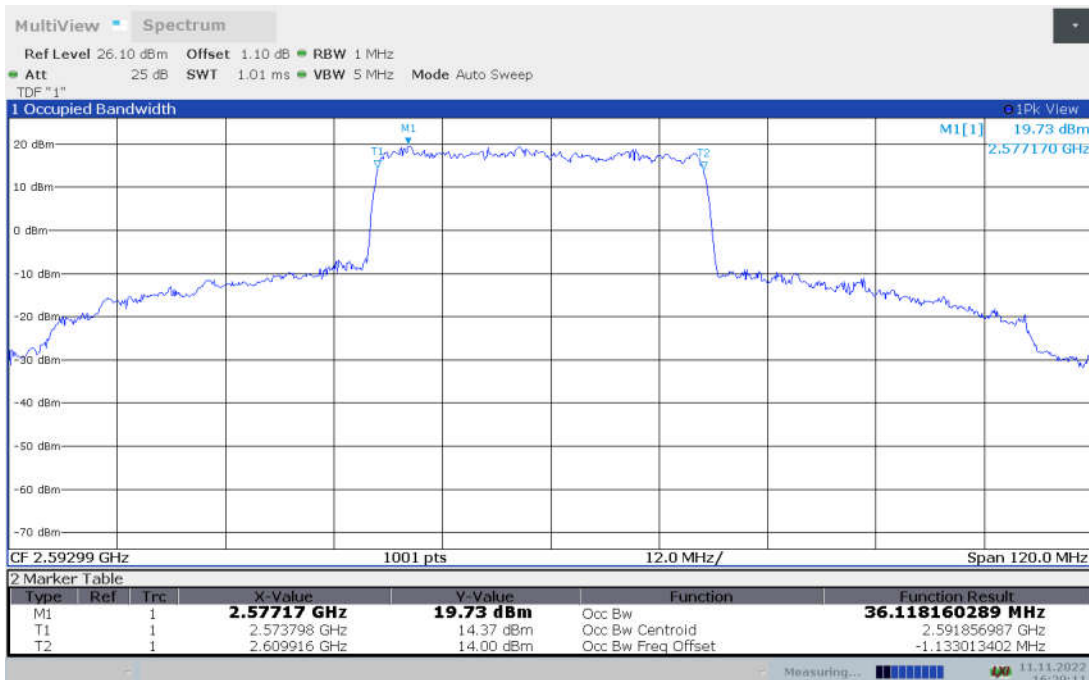

n41,40MHz Bandwidth,DFT-s-QPSK (99% BW)