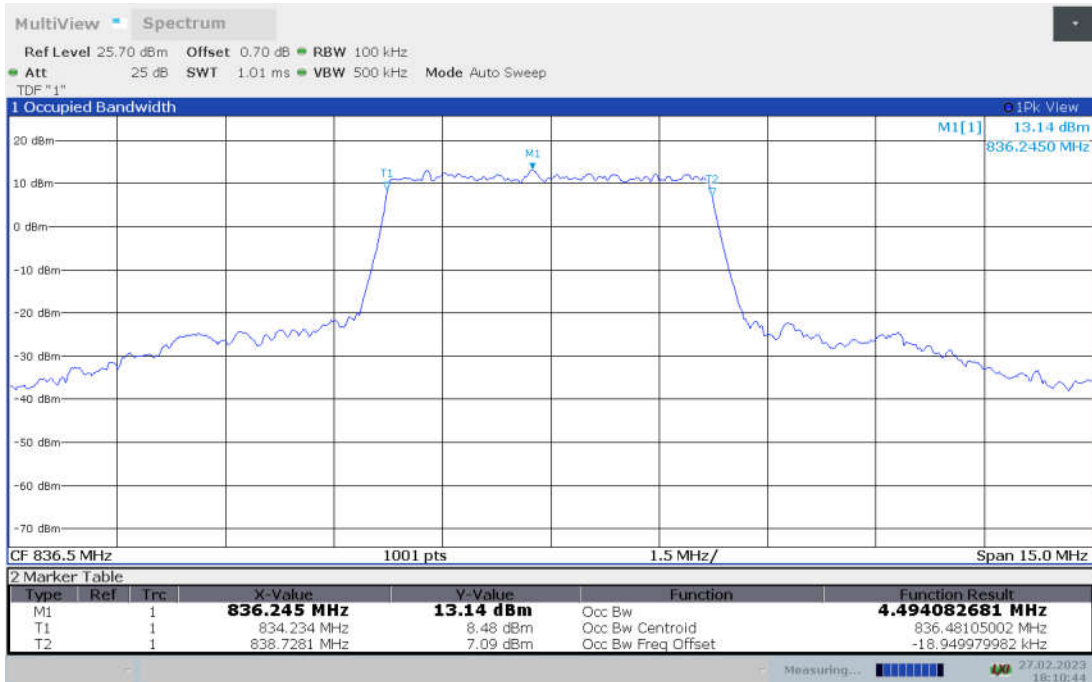

n5,5MHz Bandwidth, CP-64QAM (99% BW)