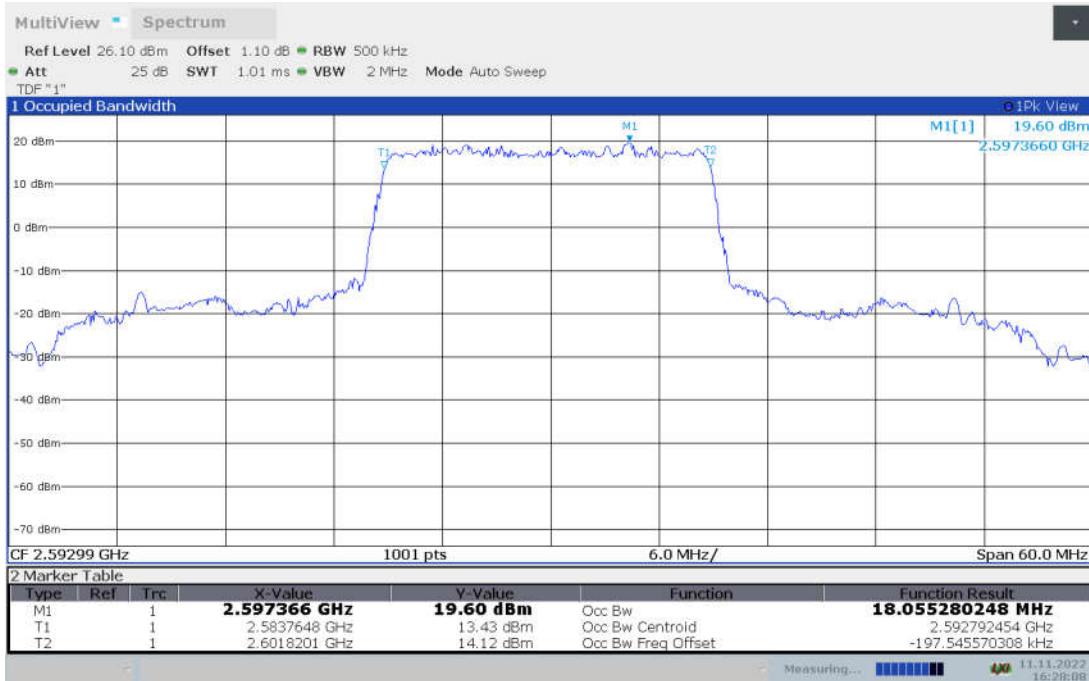

n41

n41,20MHz(99% BW)

Frequency (MHz)	Occupied Bandwidth (99% BW) (MHz)								
	DFT-s-pi/2 BPSK	DFT-s-QPSK	DFT-s-16QAM	DFT-s-64QAM	DFT-s-256QAM	CP-QPSK	CP-16QAM	CP-64QAM	CP-256QAM
2592.99	18.080	18.140	18.071	17.993	18.034	18.397	18.450	18.393	18.440

n41,20MHz Bandwidth,DFT-s-pi/2 BPSK (99% BW)