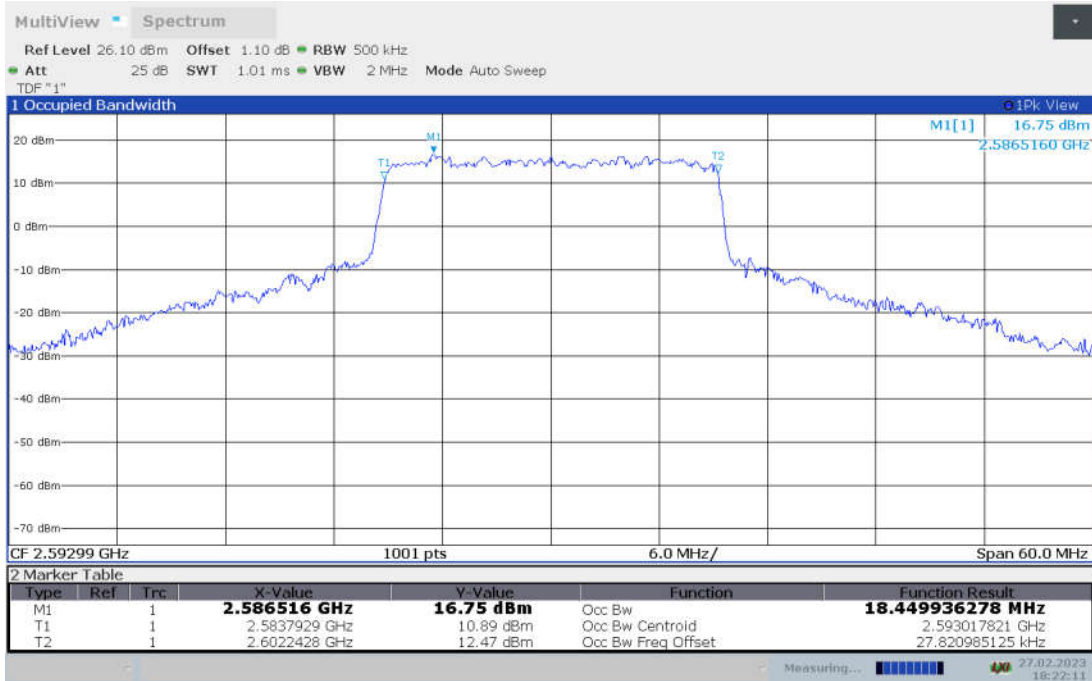

n41,20MHz Bandwidth, CP-16QAM (99% BW)