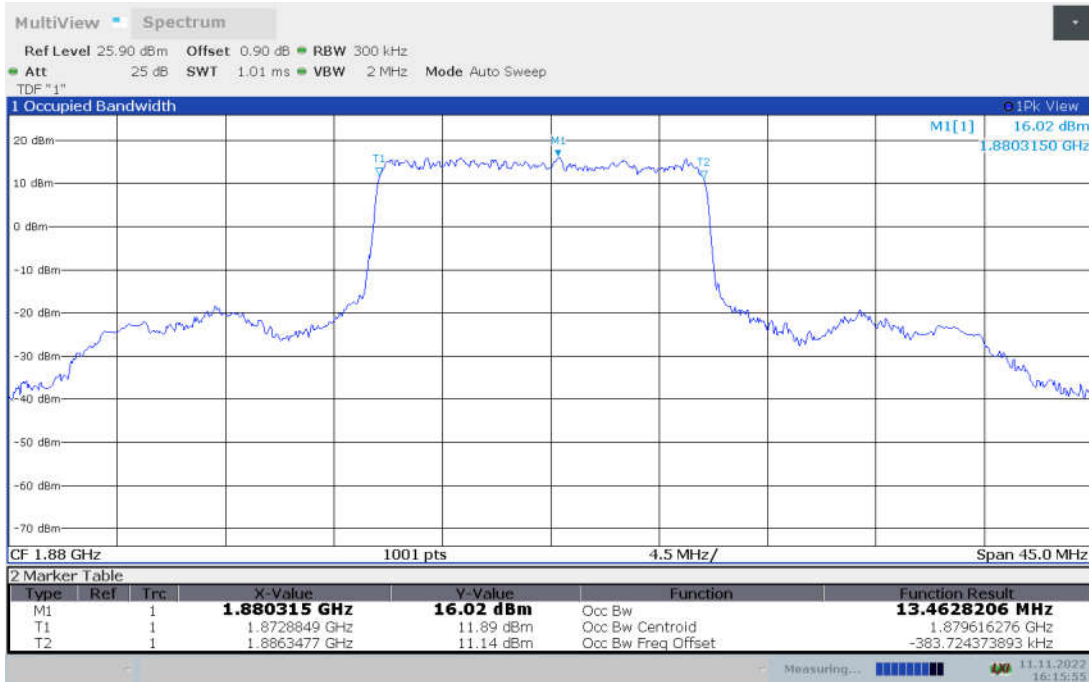

n2,10MHz Bandwidth, CP-QPSK (99% BW)

n2,10MHz Bandwidth, CP-16QAM (99% BW)

n2,10MHz Bandwidth, CP-64QAM (99% BW)

n2,10MHz Bandwidth, CP-256QAM (99% BW)

n2,15MHz(99% BW)

Frequency (MHz)	Occupied Bandwidth (99% BW) (MHz)								
	DFT-s-pi/2 BPSK	DFT-s-QPSK	DFT-s-16QAM	DFT-s-64QAM	DFT-s-256QAM	CP-QPSK	CP-16QAM	CP-64QAM	CP-256QAM
1880	13.463	13.481	13.501	13.467	13.489	14.169	14.171	14.223	14.197

n2,15MHz Bandwidth,DFT-s-pi/2 BPSK (99% BW)

n2,15MHz Bandwidth,DFT-s-QPSK (99% BW)

n2,15MHz Bandwidth, DFT-s-16QAM (99% BW)

n2,15MHz Bandwidth, DFT-s-64QAM (99% BW)

n2,15MHz Bandwidth, DFT-s-256QAM (99% BW)