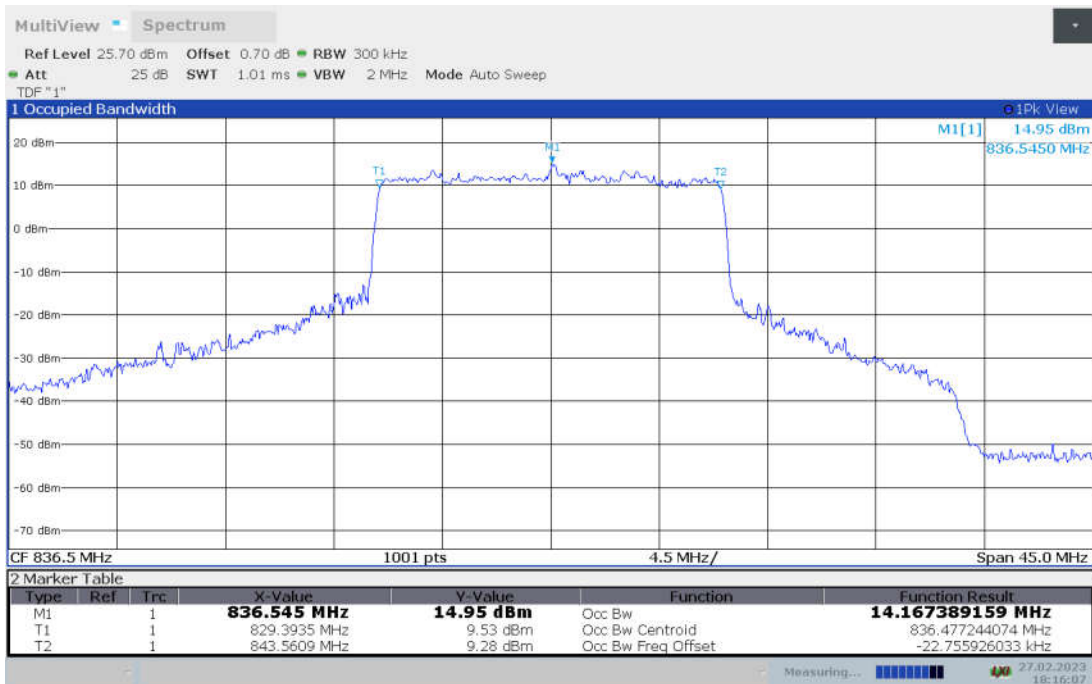

n5,15MHz Bandwidth, CP-64QAM (99% BW)