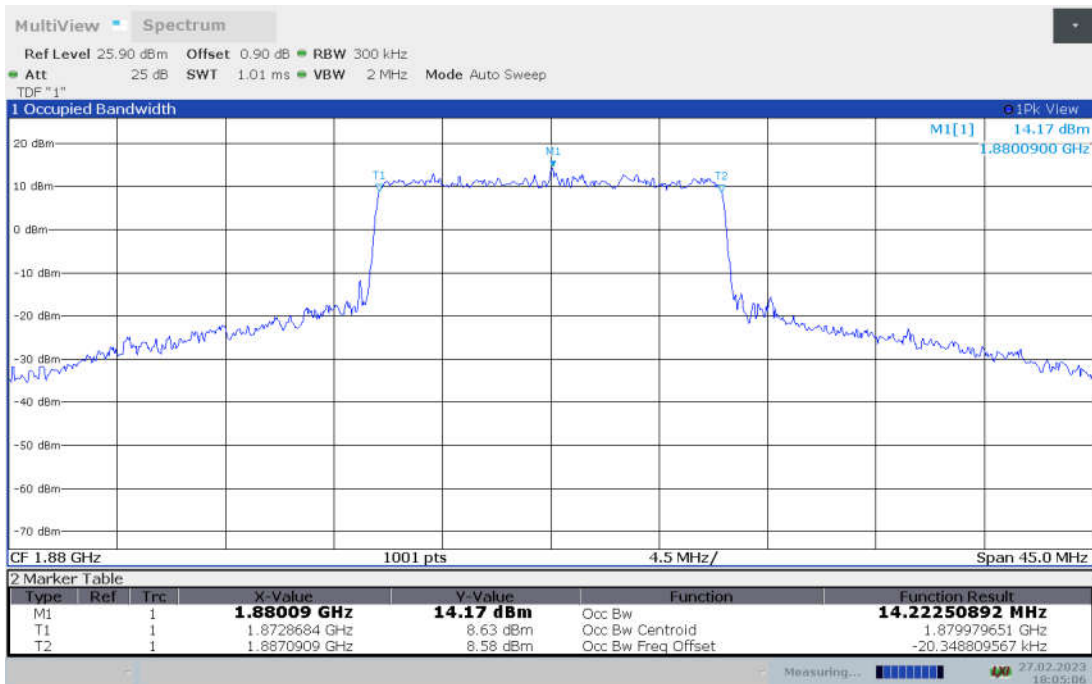

n2,15MHz Bandwidth, CP-64QAM (99% BW)