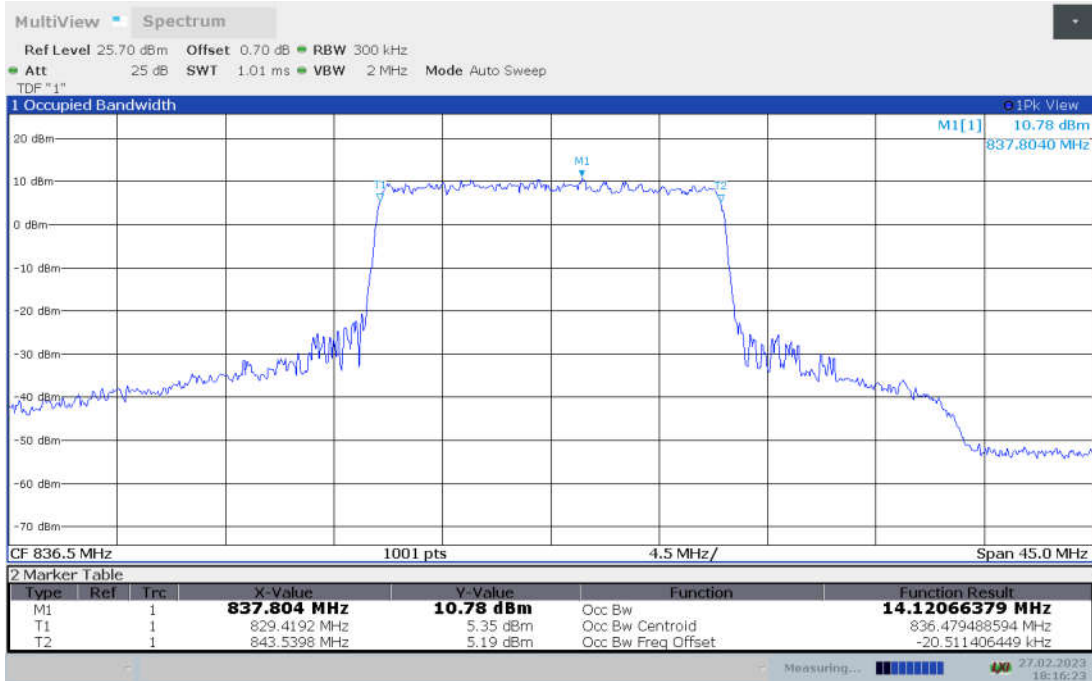

n5,15MHz Bandwidth, CP-QPSK (99% BW)

n5,15MHz Bandwidth, CP-16QAM (99% BW)

n5,15MHz Bandwidth, CP-64QAM (99% BW)

n5,15MHz Bandwidth, CP-256QAM (99% BW)

n5,20MHz(99% BW)

Frequency (MHz)	Occupied Bandwidth (99% BW) (MHz)								
	DFT-s-pi/2 BPSK	DFT-s-QPSK	DFT-s-16QAM	DFT-s-64QAM	DFT-s-256QAM	CP-QPSK	CP-16QAM	CP-64QAM	CP-256QAM
836.5	17.945	17.948	18.018	17.890	17.913	18.973	19.025	19.015	18.905