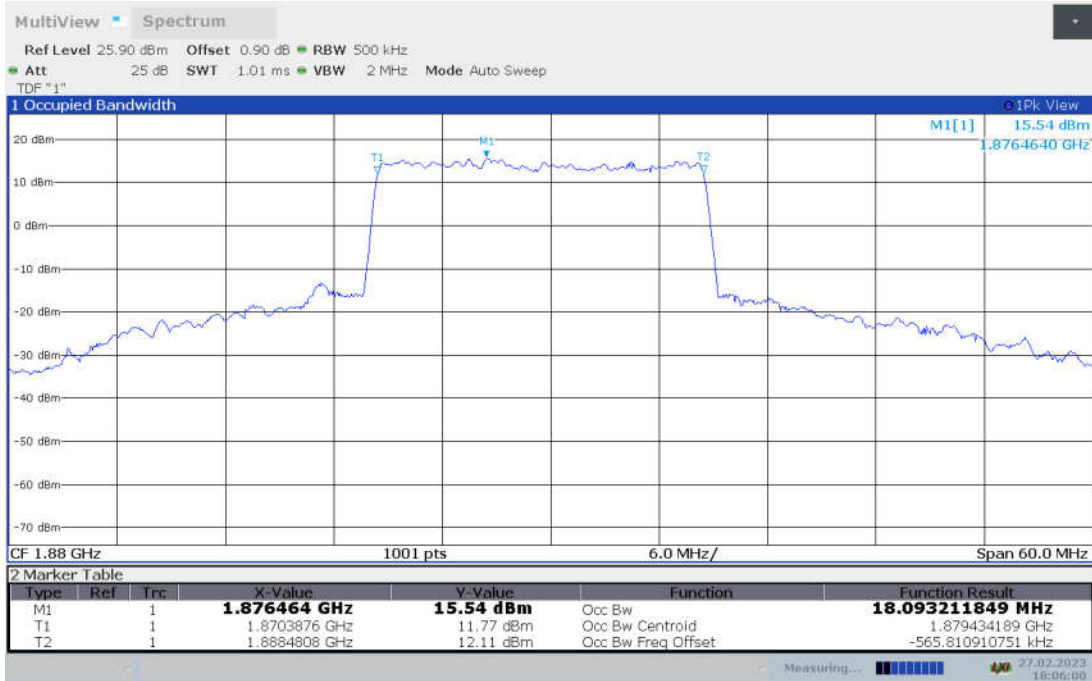

n2,15MHz Bandwidth, CP-QPSK (99% BW)

n2,15MHz Bandwidth, CP-16QAM (99% BW)

n2,15MHz Bandwidth, CP-64QAM (99% BW)

n2,15MHz Bandwidth, CP-256QAM (99% BW)

n2,20MHz(99% BW)

Frequency (MHz)	Occupied Bandwidth (99% BW) (MHz)								
	DFT-s-pi/2 BPSK	DFT-s-QPSK	DFT-s-16QAM	DFT-s-64QAM	DFT-s-256QAM	CP-QPSK	CP-16QAM	CP-64QAM	CP-256QAM
1880	18.042	18.044	18.093	17.989	18.011	19.090	19.136	19.129	19.042

n2,20MHz Bandwidth,DFT-s-pi/2 BPSK (99% BW)

n2,20MHz Bandwidth,DFT-s-QPSK (99% BW)

n2,20MHz Bandwidth, DFT-s-16QAM (99% BW)

n2,20MHz Bandwidth, DFT-s-64QAM (99% BW)

n2,20MHz Bandwidth, DFT-s-256QAM (99% BW)