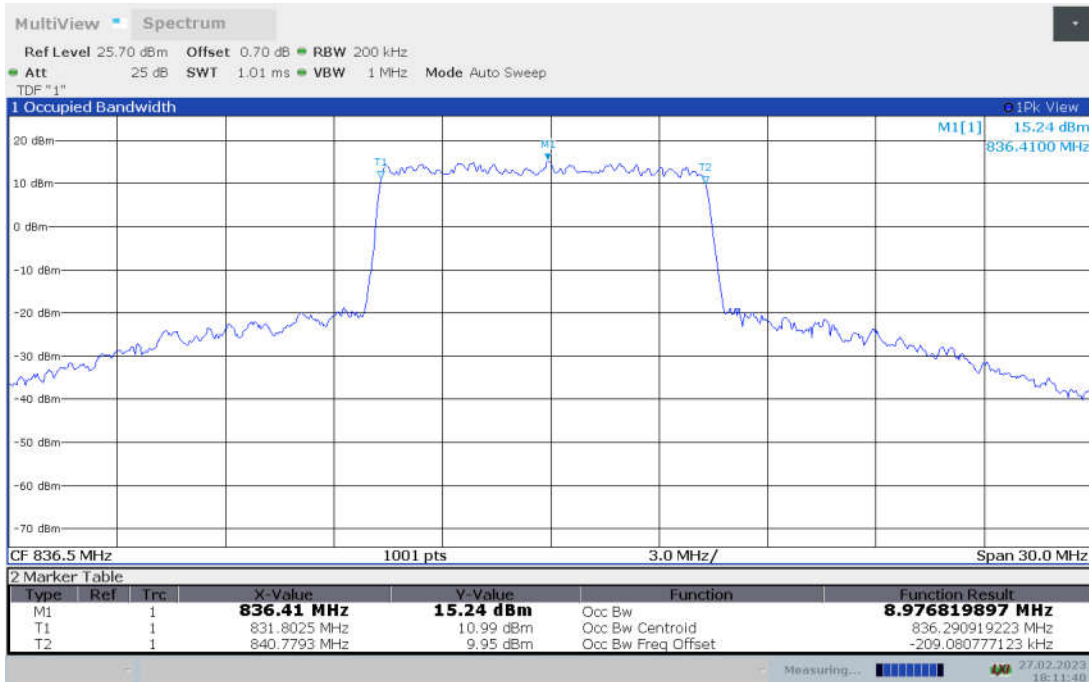

n5,10MHz Bandwidth, DFT-s-16QAM (99% BW)