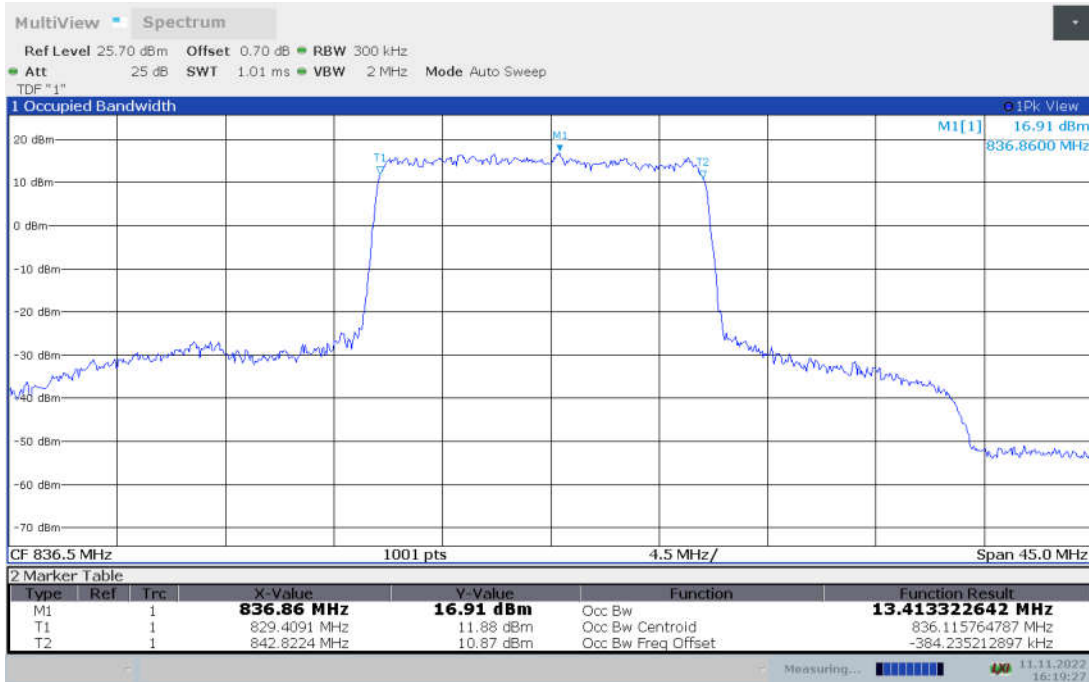

n5,15MHz(99% BW)

Frequency (MHz)	Occupied Bandwidth (99% BW) (MHz)								
	DFT-s-pi/2 BPSK	DFT-s-QPSK	DFT-s-16QAM	DFT-s-64QAM	DFT-s-256QAM	CP-QPSK	CP-16QAM	CP-64QAM	CP-256QAM
836.5	13.413	13.434	13.457	13.419	13.441	14.131	14.115	14.167	14.121

n5,15MHz Bandwidth,DFT-s-pi/2 BPSK (99% BW)