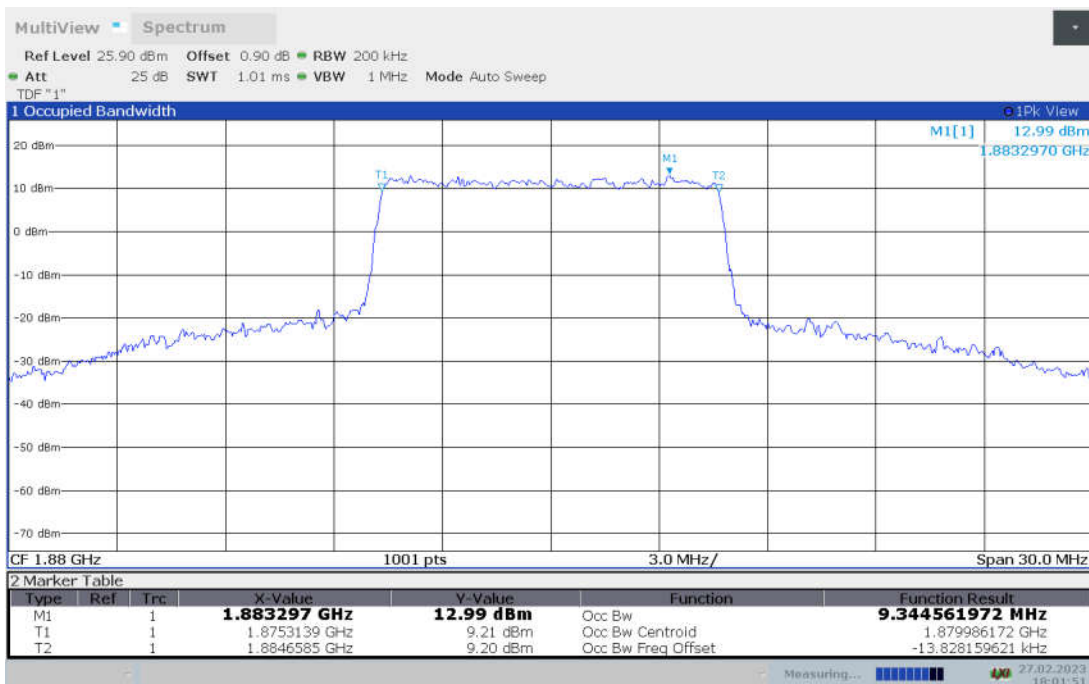

n2,10MHz Bandwidth, CP-QPSK (99% BW)