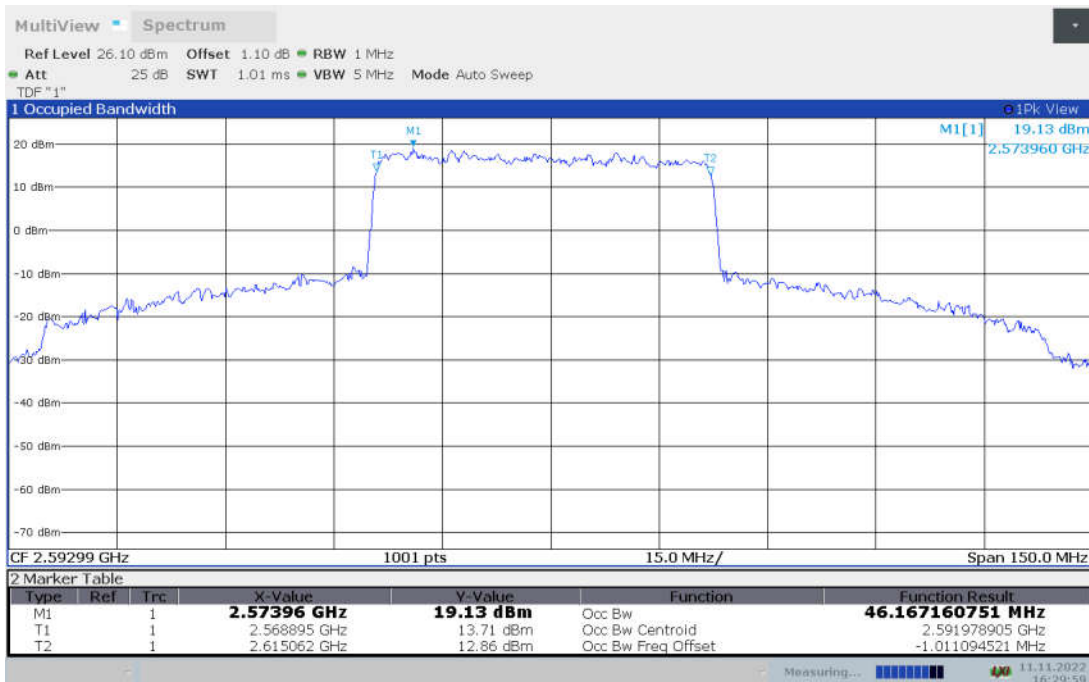

n41,50MHz Bandwidth,DFT-s-QPSK (99% BW)