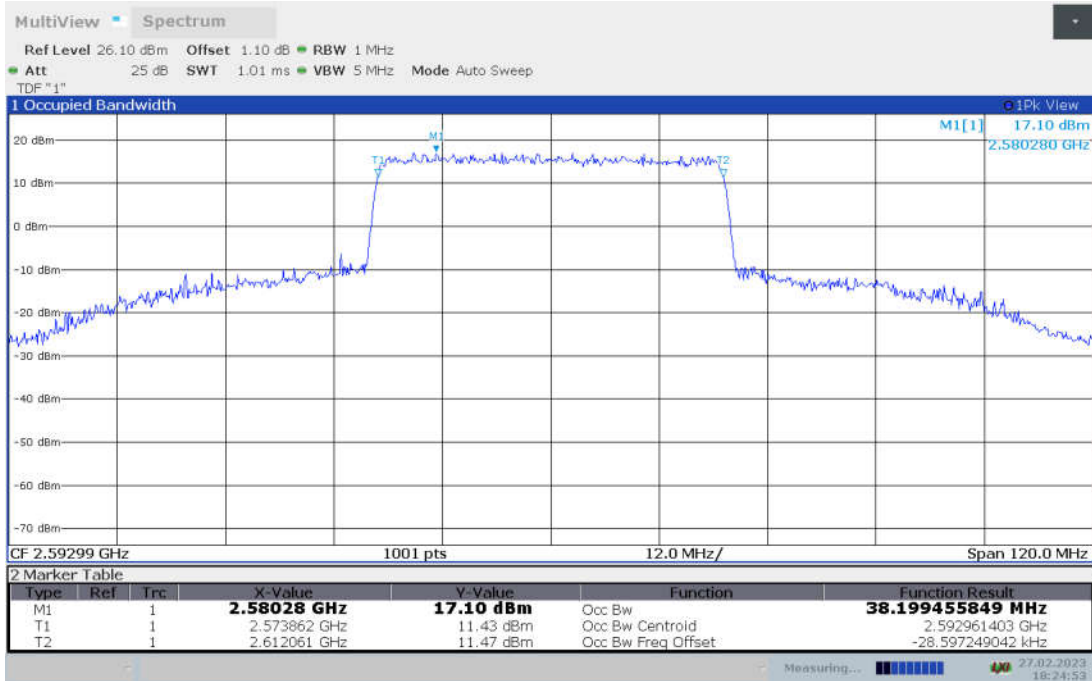

n41,40MHz Bandwidth, CP-16QAM (99% BW)