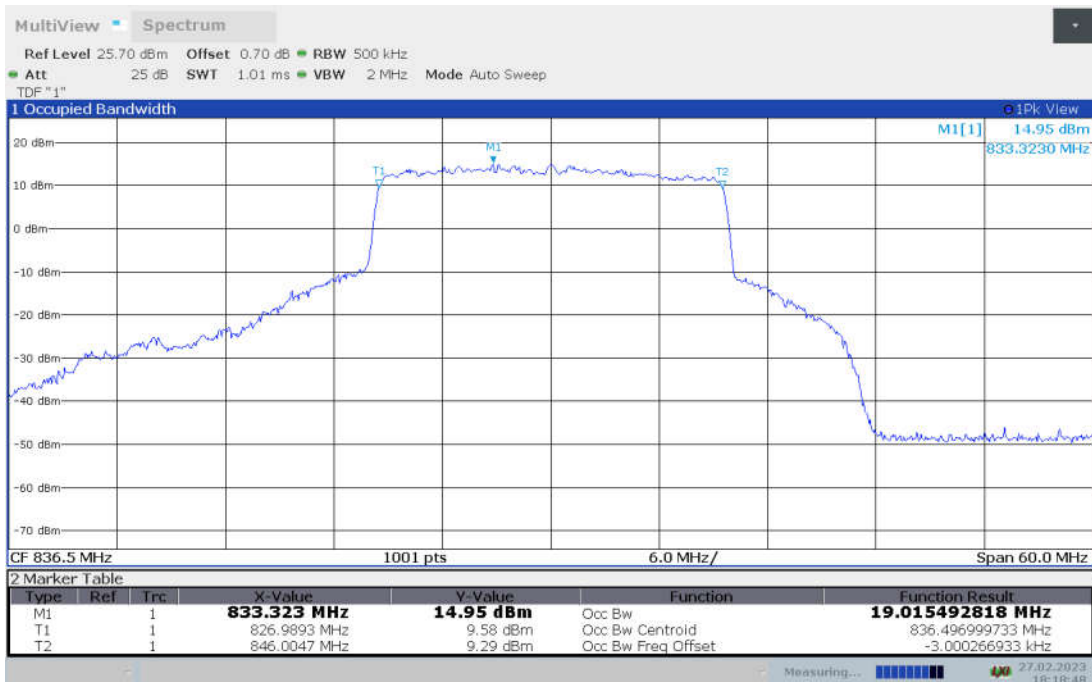

n5,20MHz Bandwidth, CP-64QAM (99% BW)