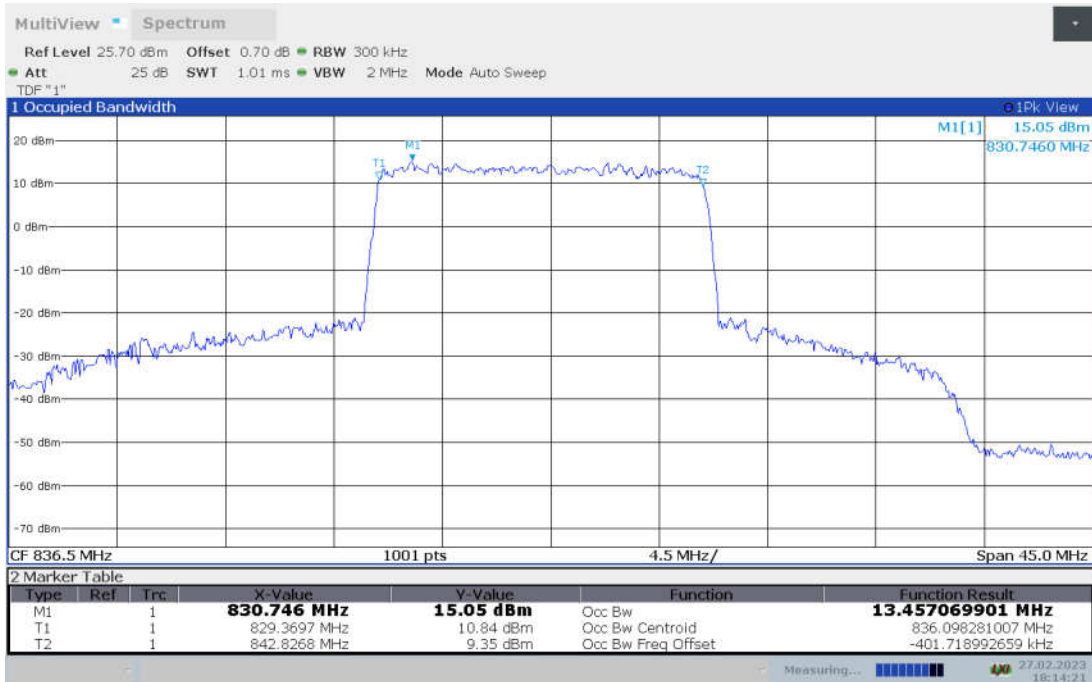

n5,10MHz Bandwidth, CP-QPSK (99% BW)

n5,10MHz Bandwidth, CP-16QAM (99% BW)

n5,10MHz Bandwidth, CP-64QAM (99% BW)

n5,10MHz Bandwidth, CP-256QAM (99% BW)

n5,15MHz(99% BW)

Frequency (MHz)	Occupied Bandwidth (99% BW) (MHz)								
	DFT-s-pi/2 BPSK	DFT-s-QPSK	DFT-s-16QAM	DFT-s-64QAM	DFT-s-256QAM	CP-QPSK	CP-16QAM	CP-64QAM	CP-256QAM
836.5	13.413	13.434	13.457	13.419	13.441	14.131	14.115	14.167	14.121

n5,15MHz Bandwidth,DFT-s-pi/2 BPSK (99% BW)

n5,15MHz Bandwidth,DFT-s-QPSK (99% BW)

n5,15MHz Bandwidth, DFT-s-16QAM (99% BW)

n5,15MHz Bandwidth, DFT-s-64QAM (99% BW)

n5,15MHz Bandwidth, DFT-s-256QAM (99% BW)