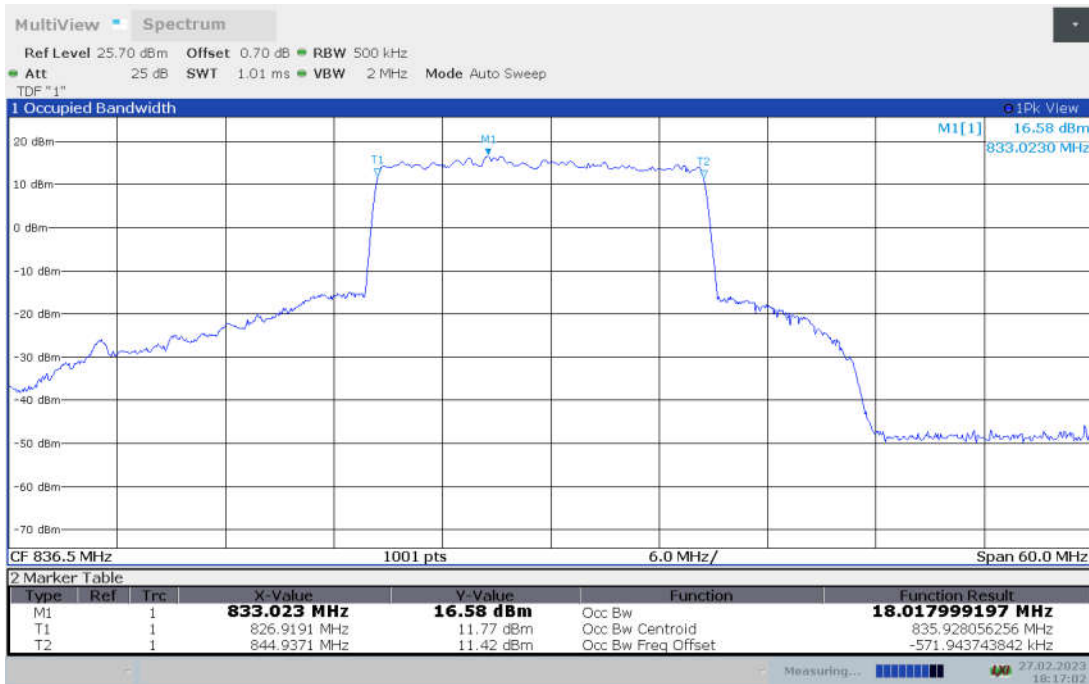

n5,15MHz Bandwidth, CP-QPSK (99% BW)

n5,15MHz Bandwidth, CP-16QAM (99% BW)

n5,15MHz Bandwidth, CP-64QAM (99% BW)

n5,15MHz Bandwidth, CP-256QAM (99% BW)

n5,20MHz(99% BW)

Frequency (MHz)	Occupied Bandwidth (99% BW) (MHz)								
	DFT-s-pi/2 BPSK	DFT-s-QPSK	DFT-s-16QAM	DFT-s-64QAM	DFT-s-256QAM	CP-QPSK	CP-16QAM	CP-64QAM	CP-256QAM
836.5	17.945	17.948	18.018	17.890	17.913	18.973	19.025	19.015	18.905

n5,20MHz Bandwidth,DFT-s-pi/2 BPSK (99% BW)

n5,20MHz Bandwidth,DFT-s-QPSK (99% BW)

n5,20MHz Bandwidth, DFT-s-16QAM (99% BW)

n5,20MHz Bandwidth, DFT-s-64QAM (99% BW)

n5,20MHz Bandwidth, DFT-s-256QAM (99% BW)