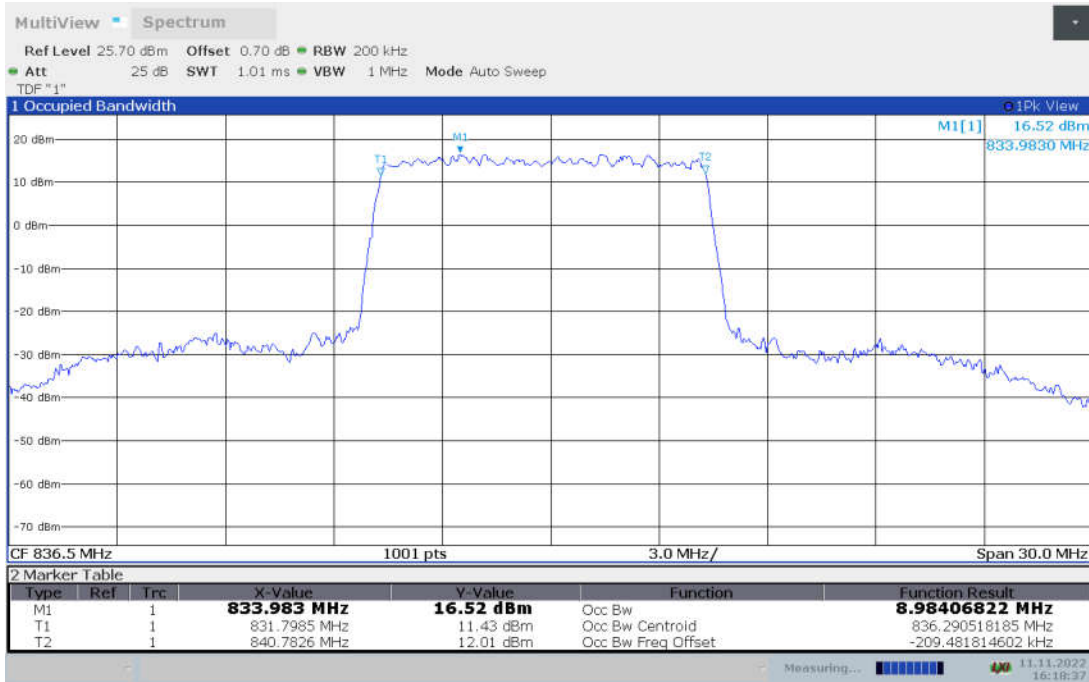

n5,10MHz(99% BW)

Frequency (MHz)	Occupied Bandwidth (99% BW) (MHz)								
	DFT-s-pi/2 BPSK	DFT-s-QPSK	DFT-s-16QAM	DFT-s-64QAM	DFT-s-256QAM	CP-QPSK	CP-16QAM	CP-64QAM	CP-256QAM
836.5	8.984	8.999	8.977	8.952	8.976	9.317	9.306	9.309	9.333

n5,10MHz Bandwidth,DFT-s-pi/2 BPSK (99% BW)