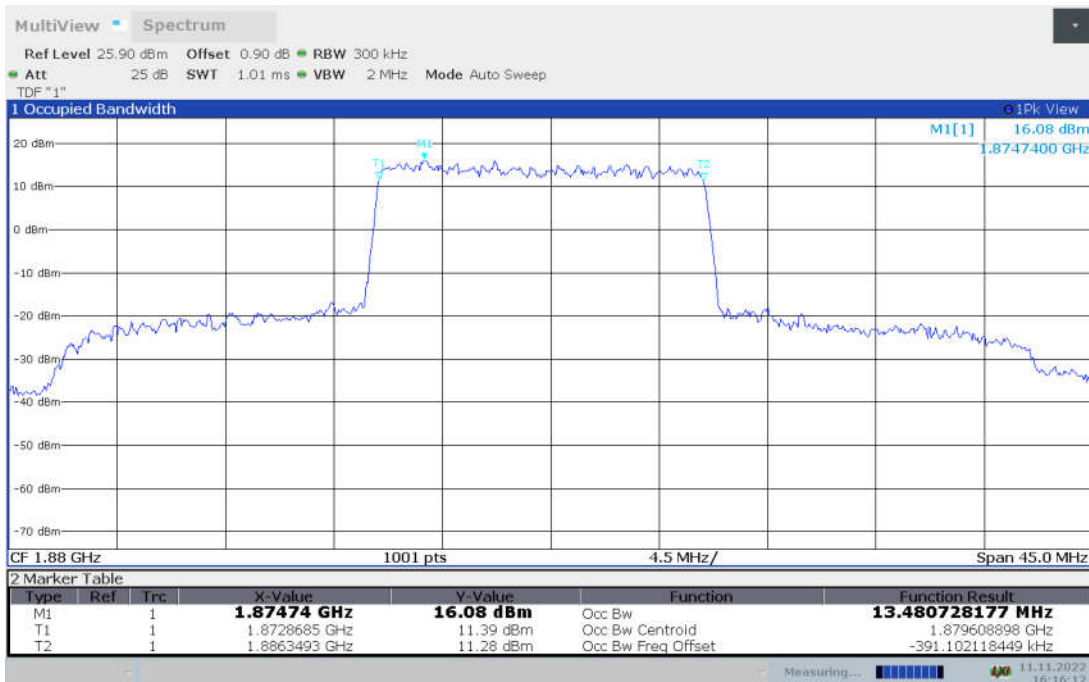

n2,10MHz Bandwidth, CP-QPSK (99% BW)

n2,10MHz Bandwidth, CP-16QAM (99% BW)

n2,10MHz Bandwidth, CP-64QAM (99% BW)

n2,10MHz Bandwidth, CP-256QAM (99% BW)

n2,15MHz(99% BW)

Frequency (MHz)	Occupied Bandwidth (99% BW) (MHz)								
	DFT-s-pi/2 BPSK	DFT-s-QPSK	DFT-s-16QAM	DFT-s-64QAM	DFT-s-256QAM	CP-QPSK	CP-16QAM	CP-64QAM	CP-256QAM
1880	13.463	13.481	13.501	13.467	13.489	14.169	14.171	14.223	14.197

n2,15MHz Bandwidth,DFT-s-pi/2 BPSK (99% BW)

n2,15MHz Bandwidth,DFT-s-QPSK (99% BW)

n2,15MHz Bandwidth, DFT-s-16QAM (99% BW)

n2,15MHz Bandwidth, DFT-s-64QAM (99% BW)

n2,15MHz Bandwidth, DFT-s-256QAM (99% BW)