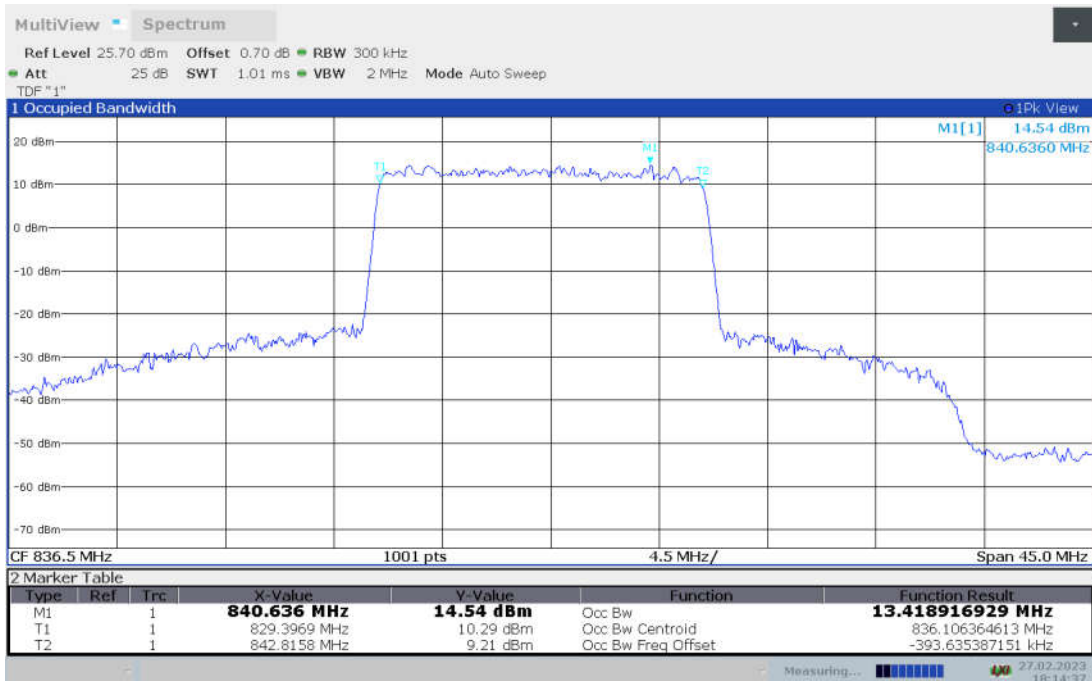

n5,15MHz Bandwidth,DFT-s-pi/2 BPSK (99% BW)

n5,15MHz Bandwidth,DFT-s-QPSK (99% BW)

n5,15MHz Bandwidth, DFT-s-16QAM (99% BW)

n5,15MHz Bandwidth, DFT-s-64QAM (99% BW)

n5,15MHz Bandwidth, DFT-s-256QAM (99% BW)