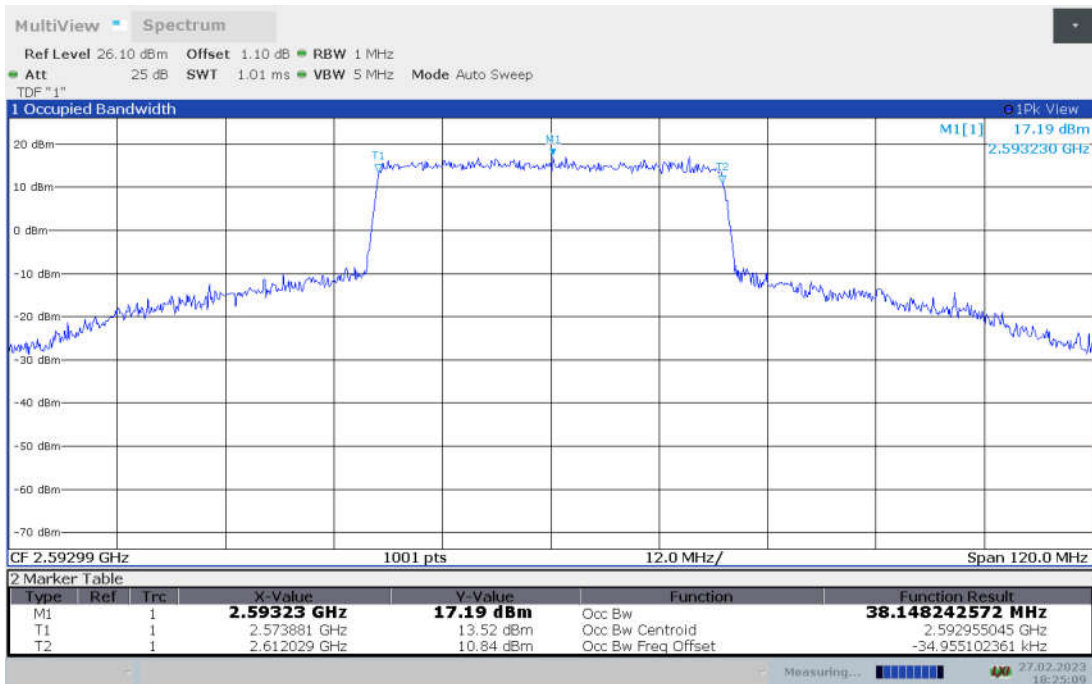

n41,40MHz Bandwidth, CP-64QAM (99% BW)