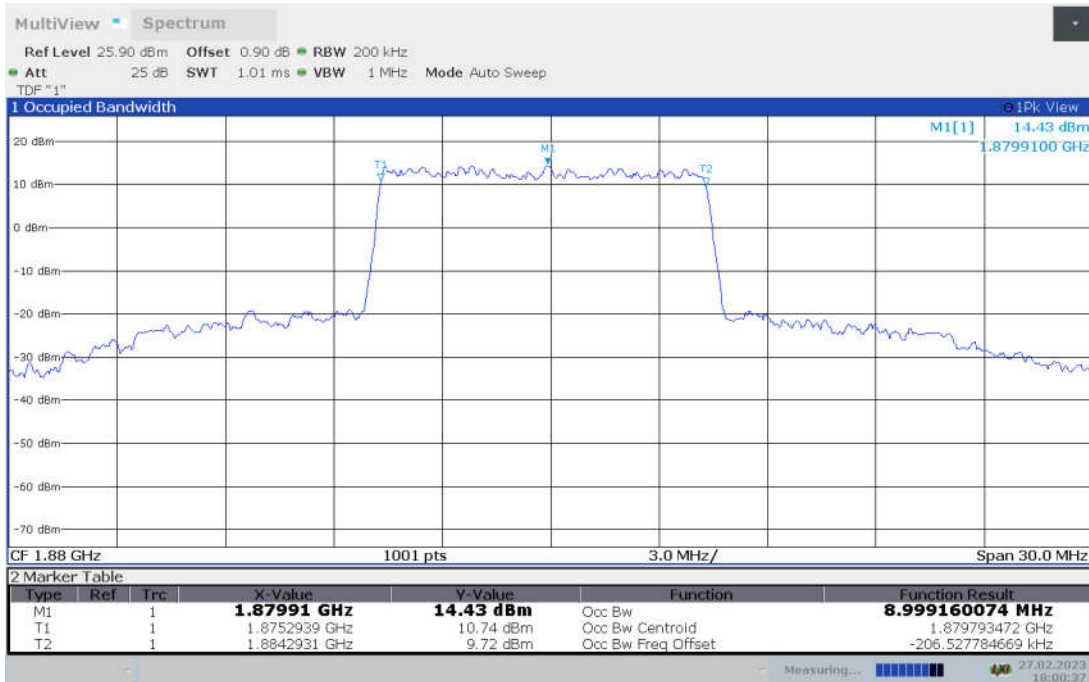

n2,5MHz Bandwidth, CP-16QAM (99% BW)

n2,5MHz Bandwidth, CP-64QAM (99% BW)

n2,5MHz Bandwidth, CP-256QAM (99% BW)

n2,10MHz(99% BW)

Frequency (MHz)	Occupied Bandwidth (99% BW) (MHz)								
	DFT-s-pi/2 BPSK	DFT-s-QPSK	DFT-s-16QAM	DFT-s-64QAM	DFT-s-256QAM	CP-QPSK	CP-16QAM	CP-64QAM	CP-256QAM
1880	8.998	9.007	8.999	8.977	9.001	9.344	9.330	9.335	9.356

n2,10MHz Bandwidth,DFT-s-pi/2 BPSK (99% BW)

n2,10MHz Bandwidth,DFT-s-QPSK (99% BW)

n2,10MHz Bandwidth, DFT-s-16QAM (99% BW)

n2,10MHz Bandwidth, DFT-s-64QAM (99% BW)

n2,10MHz Bandwidth, DFT-s-256QAM (99% BW)