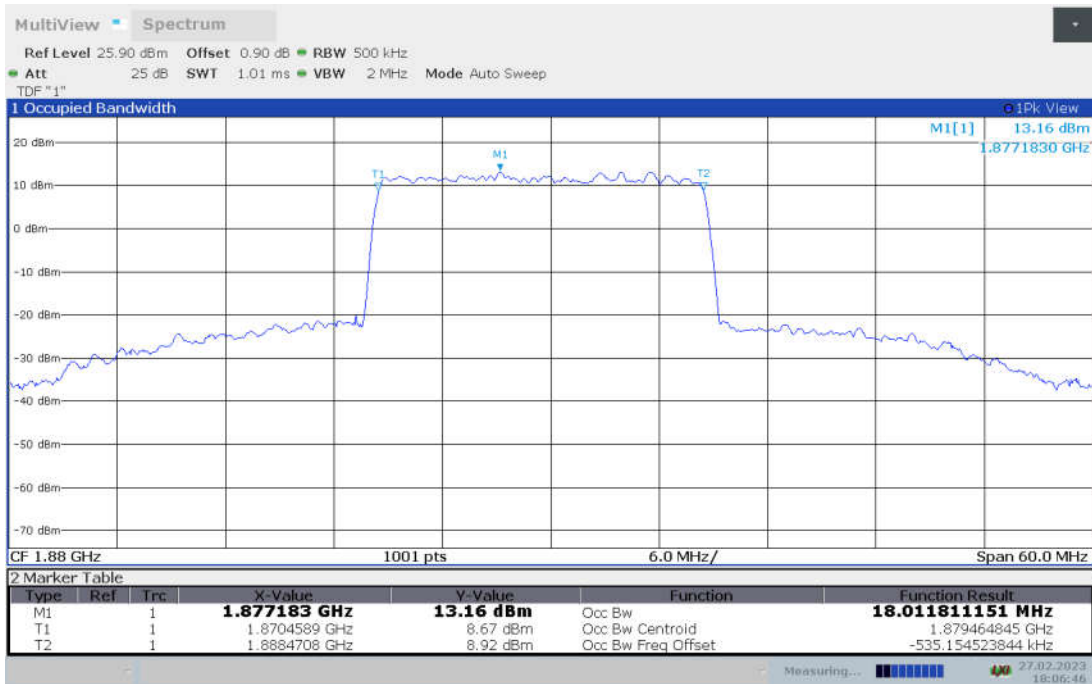

n2,20MHz Bandwidth,DFT-s-pi/2 BPSK (99% BW)

n2,20MHz Bandwidth,DFT-s-QPSK (99% BW)

n2,20MHz Bandwidth, DFT-s-16QAM (99% BW)

n2,20MHz Bandwidth, DFT-s-64QAM (99% BW)

n2,20MHz Bandwidth, DFT-s-256QAM (99% BW)