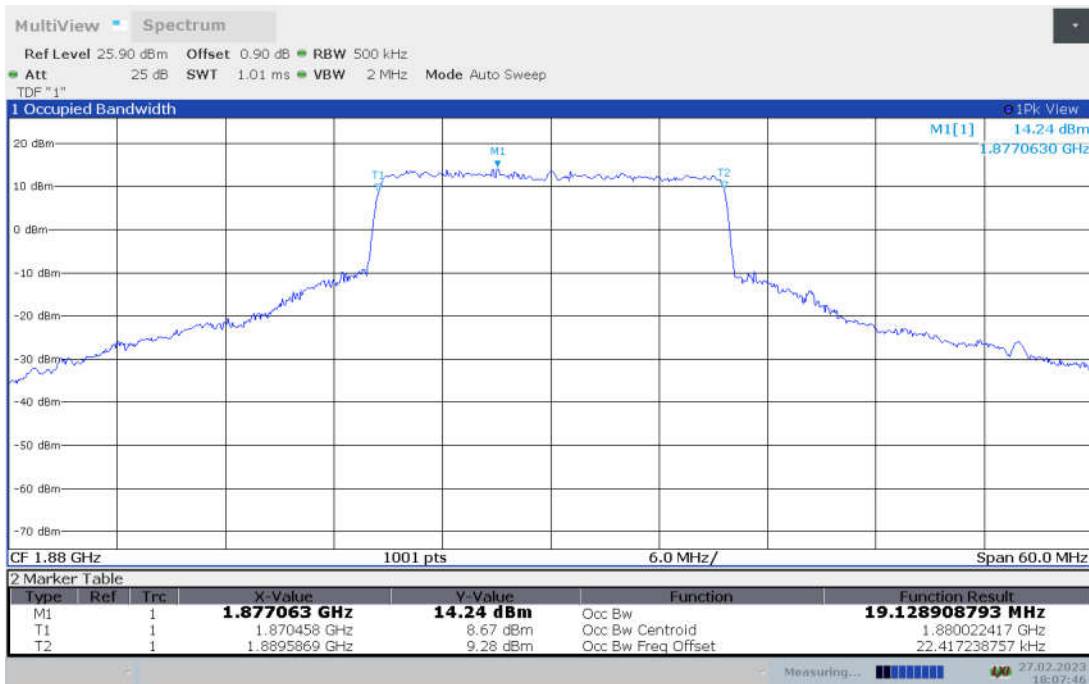

n2,20MHz Bandwidth, CP-64QAM (99% BW)