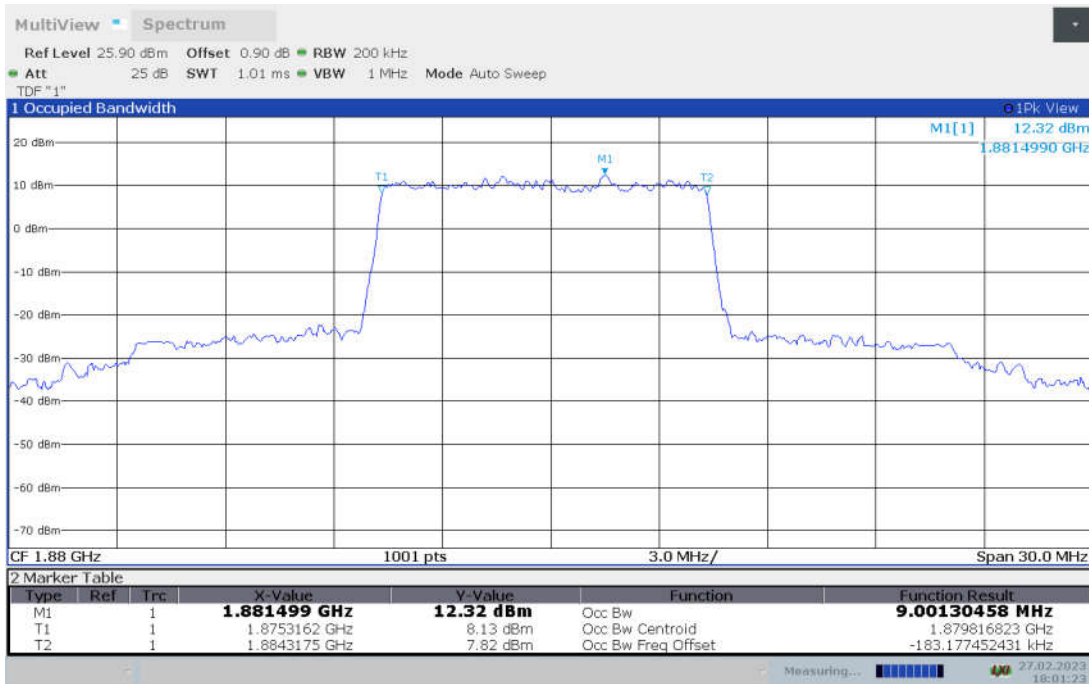

n2,10MHz Bandwidth,DFT-s-pi/2 BPSK (99% BW)

n2,10MHz Bandwidth,DFT-s-QPSK (99% BW)

n2,10MHz Bandwidth, DFT-s-16QAM (99% BW)

n2,10MHz Bandwidth, DFT-s-64QAM (99% BW)

n2,10MHz Bandwidth, DFT-s-256QAM (99% BW)