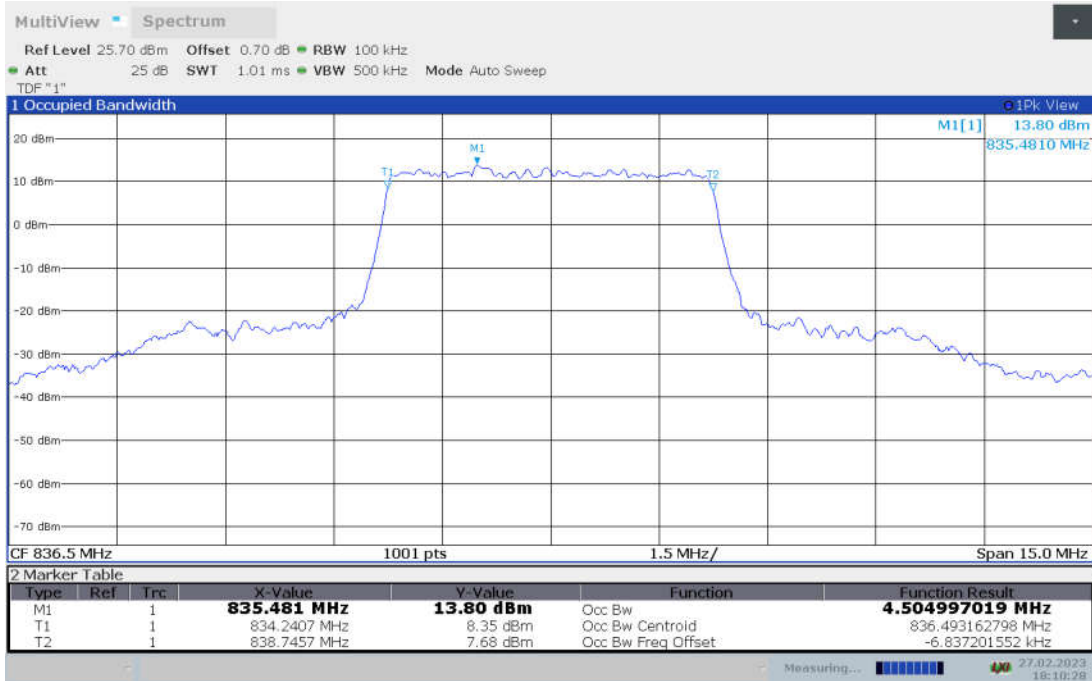

n5,5MHz Bandwidth, CP-16QAM (99% BW)