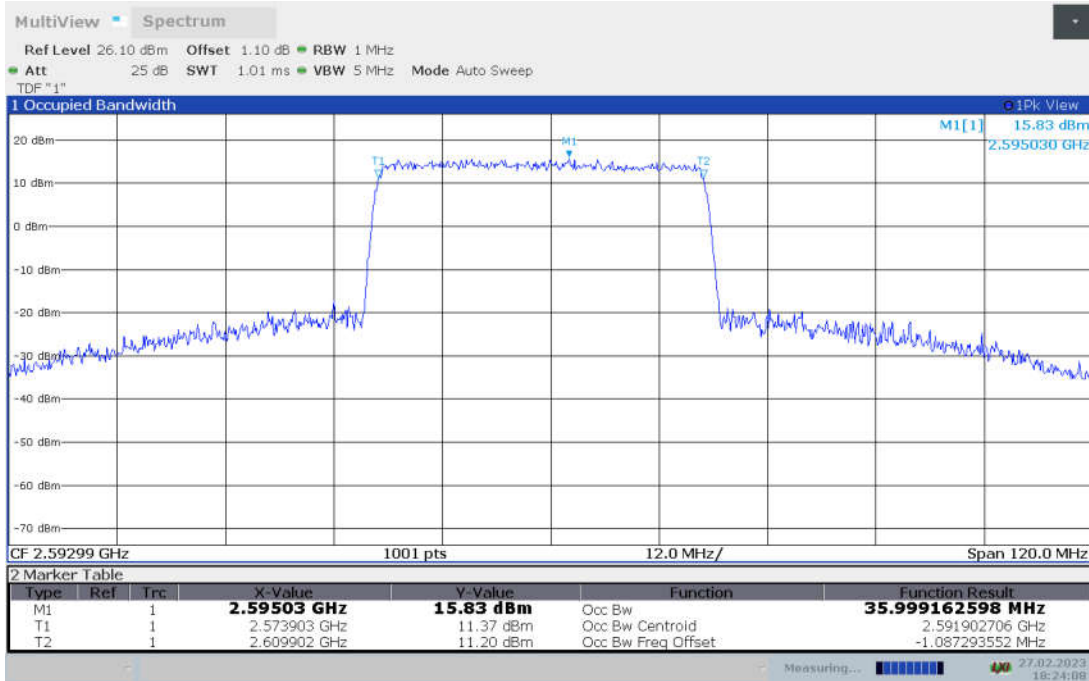

n41,40MHz Bandwidth,DFT-s-pi/2 BPSK (99% BW)

n41,40MHz Bandwidth,DFT-s-QPSK (99% BW)

n41,40MHz Bandwidth, DFT-s-16QAM (99% BW)

n41,40MHz Bandwidth, DFT-s-64QAM (99% BW)

n41,40MHz Bandwidth, DFT-s-256QAM (99% BW)