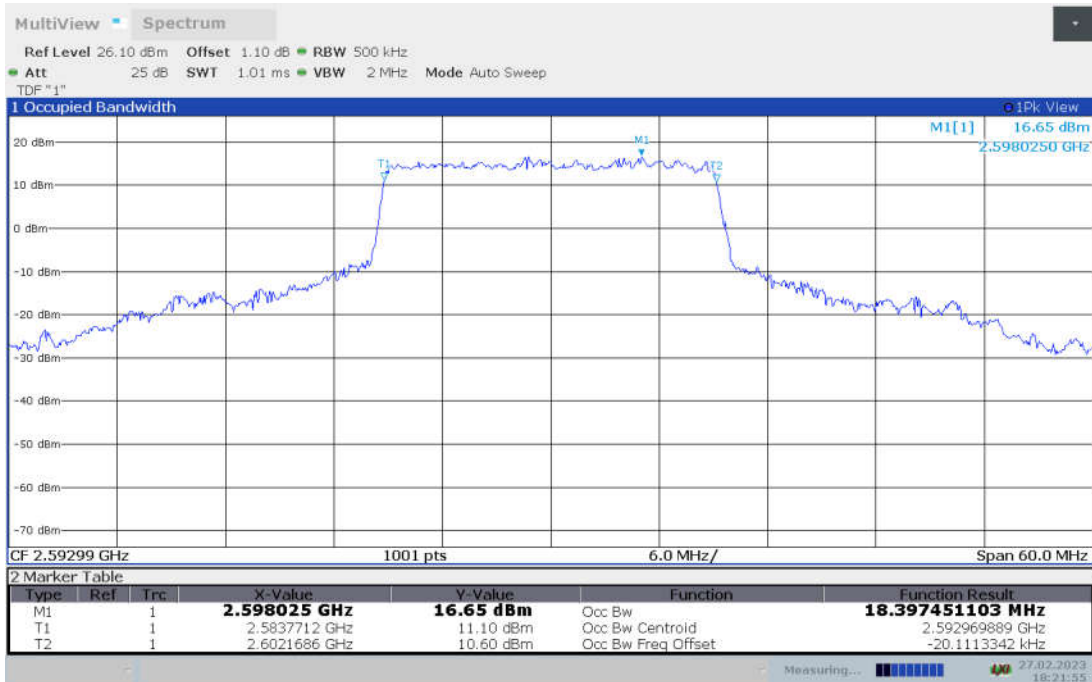

n41,20MHz Bandwidth, CP-QPSK (99% BW)