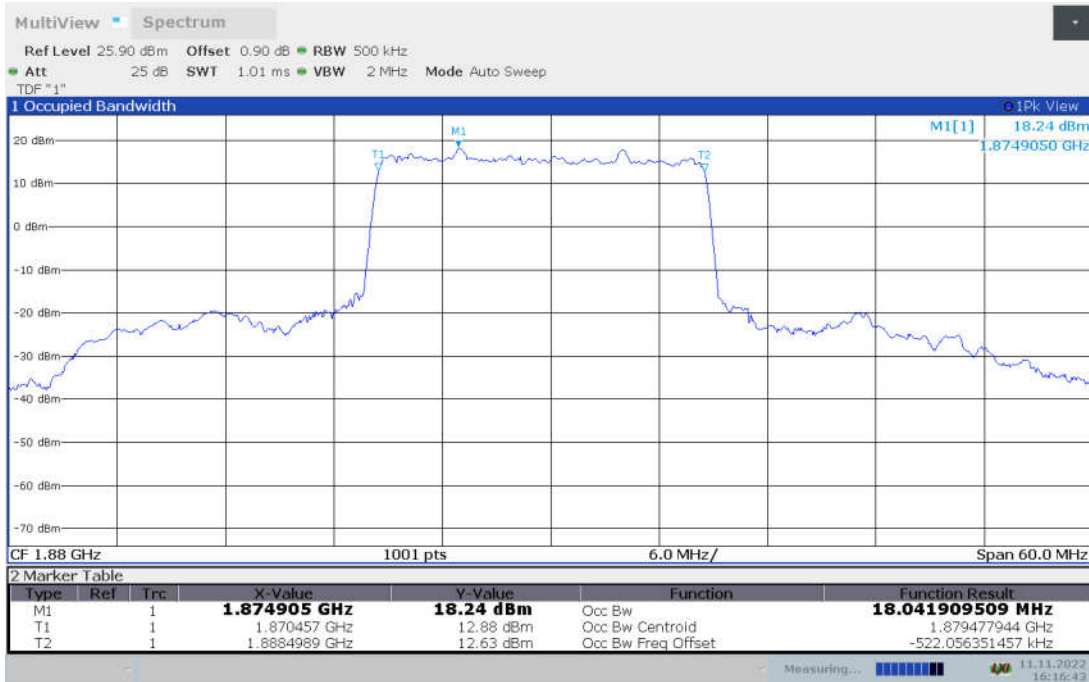

n2,15MHz Bandwidth, CP-QPSK (99% BW)

n2,15MHz Bandwidth, CP-16QAM (99% BW)

n2,15MHz Bandwidth, CP-64QAM (99% BW)

n2,15MHz Bandwidth, CP-256QAM (99% BW)

n2,20MHz(99% BW)

Frequency (MHz)	Occupied Bandwidth (99% BW) (MHz)								
	DFT-s-pi/2 BPSK	DFT-s-QPSK	DFT-s-16QAM	DFT-s-64QAM	DFT-s-256QAM	CP-QPSK	CP-16QAM	CP-64QAM	CP-256QAM
1880	18.042	18.044	18.093	17.989	18.011	19.090	19.136	19.129	19.042

n2,20MHz Bandwidth,DFT-s-pi/2 BPSK (99% BW)

n2,20MHz Bandwidth,DFT-s-QPSK (99% BW)

n2,20MHz Bandwidth, DFT-s-16QAM (99% BW)

n2,20MHz Bandwidth, DFT-s-64QAM (99% BW)

n2,20MHz Bandwidth, DFT-s-256QAM (99% BW)