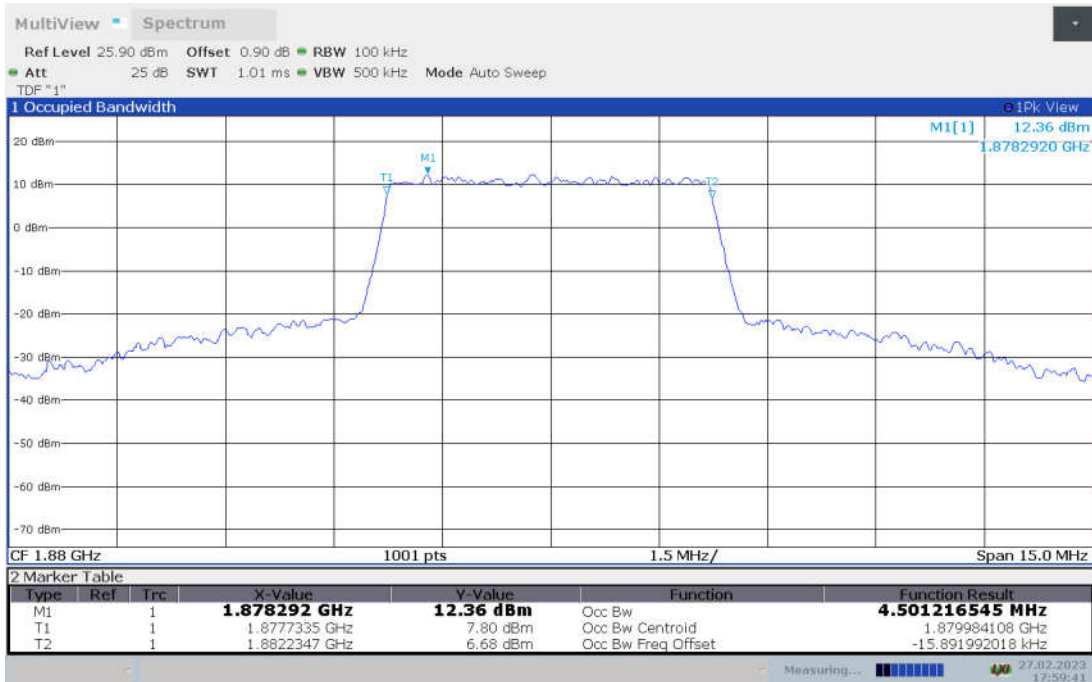

n2,5MHz Bandwidth, CP-16QAM (99% BW)

n2,5MHz Bandwidth, CP-64QAM (99% BW)

n2,5MHz Bandwidth, CP-256QAM (99% BW)

n2,10MHz(99% BW)

Frequency (MHz)	Occupied Bandwidth (99% BW) (MHz)								
	DFT-s-pi/2 BPSK	DFT-s-QPSK	DFT-s-16QAM	DFT-s-64QAM	DFT-s-256QAM	CP-QPSK	CP-16QAM	CP-64QAM	CP-256QAM
1880	8.998	9.007	8.999	8.977	9.001	9.344	9.330	9.335	9.356

n2,10MHz Bandwidth,DFT-s-pi/2 BPSK (99% BW)

n2,10MHz Bandwidth,DFT-s-QPSK (99% BW)

n2,10MHz Bandwidth, DFT-s-16QAM (99% BW)

n2,10MHz Bandwidth, DFT-s-64QAM (99% BW)

n2,10MHz Bandwidth, DFT-s-256QAM (99% BW)