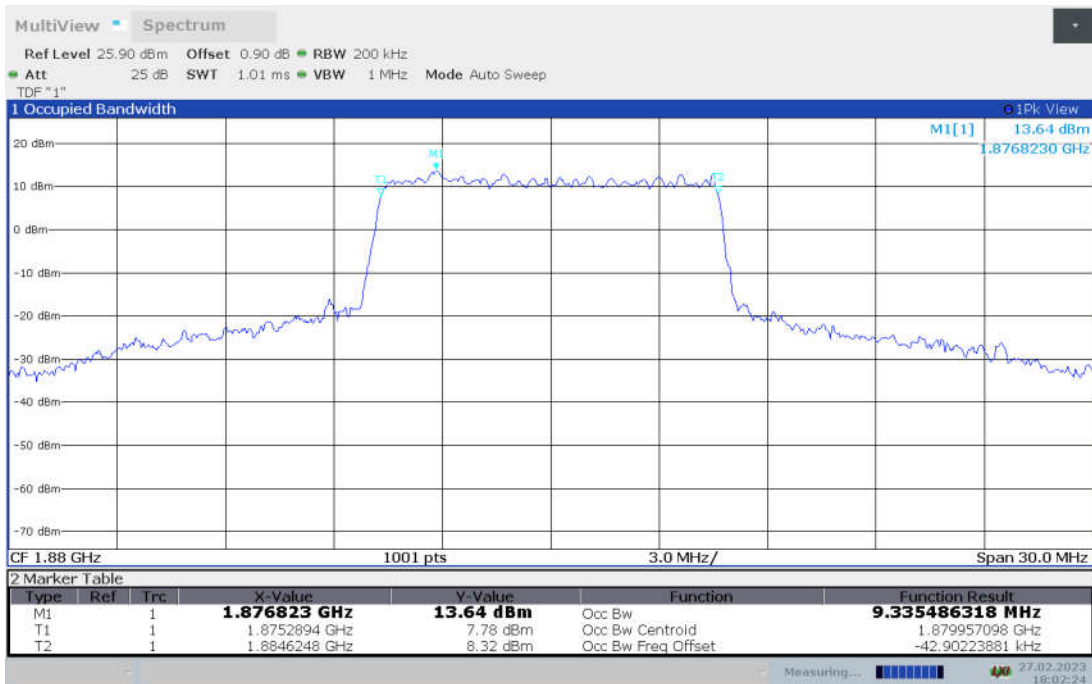

n2,10MHz Bandwidth, CP-64QAM (99% BW)