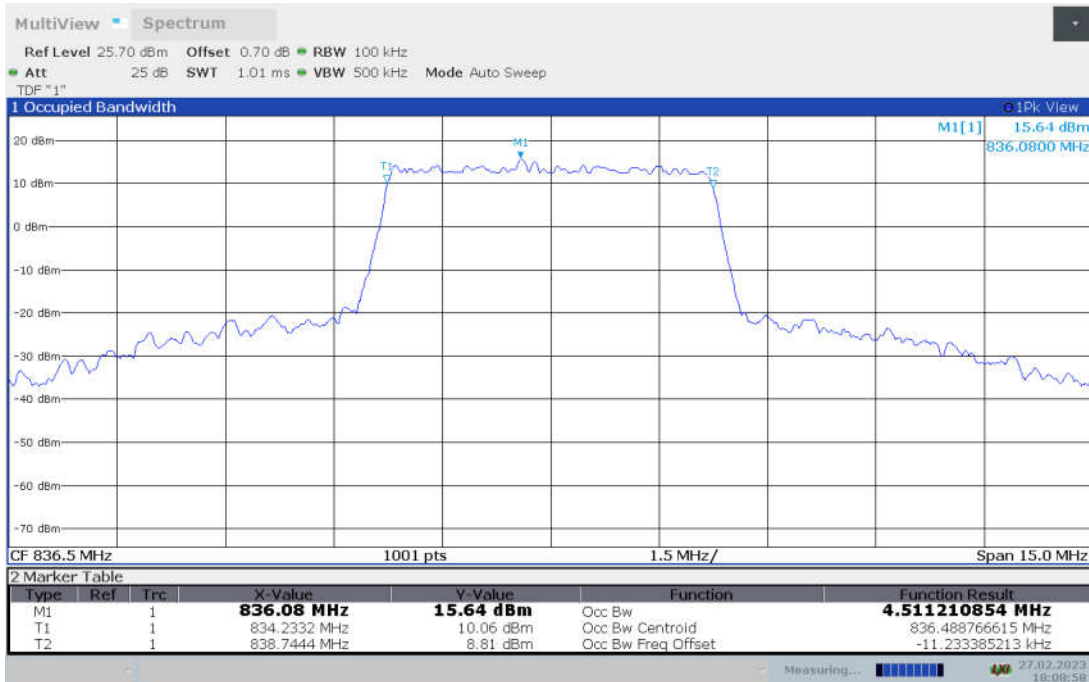

n5,5MHz Bandwidth, DFT-s-16QAM (99% BW)