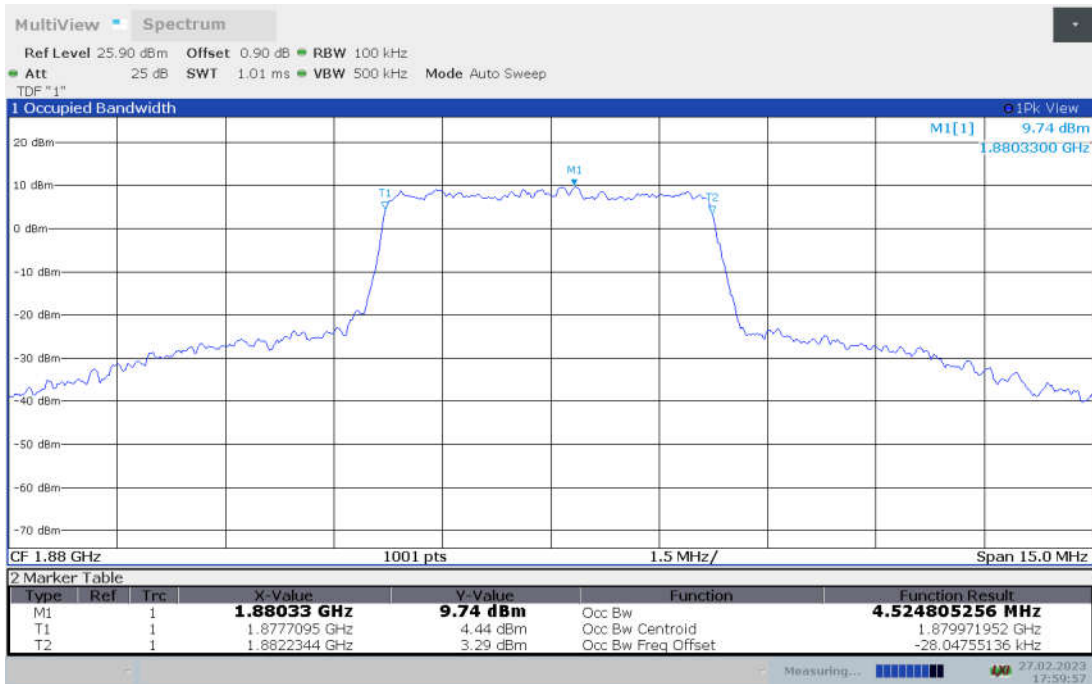

n2,5MHz Bandwidth, CP-16QAM (99% BW)

n2,5MHz Bandwidth, CP-64QAM (99% BW)

n2,5MHz Bandwidth, CP-256QAM (99% BW)

n2,10MHz(99% BW)

Frequency (MHz)	Occupied Bandwidth (99% BW) (MHz)								
	DFT-s-pi/2 BPSK	DFT-s-QPSK	DFT-s-16QAM	DFT-s-64QAM	DFT-s-256QAM	CP-QPSK	CP-16QAM	CP-64QAM	CP-256QAM
1880	8.998	9.007	8.999	8.977	9.001	9.344	9.330	9.335	9.356

n2,10MHz Bandwidth,DFT-s-pi/2 BPSK (99% BW)

n2,10MHz Bandwidth,DFT-s-QPSK (99% BW)

n2,10MHz Bandwidth, DFT-s-16QAM (99% BW)

n2,10MHz Bandwidth, DFT-s-64QAM (99% BW)

n2,10MHz Bandwidth, DFT-s-256QAM (99% BW)