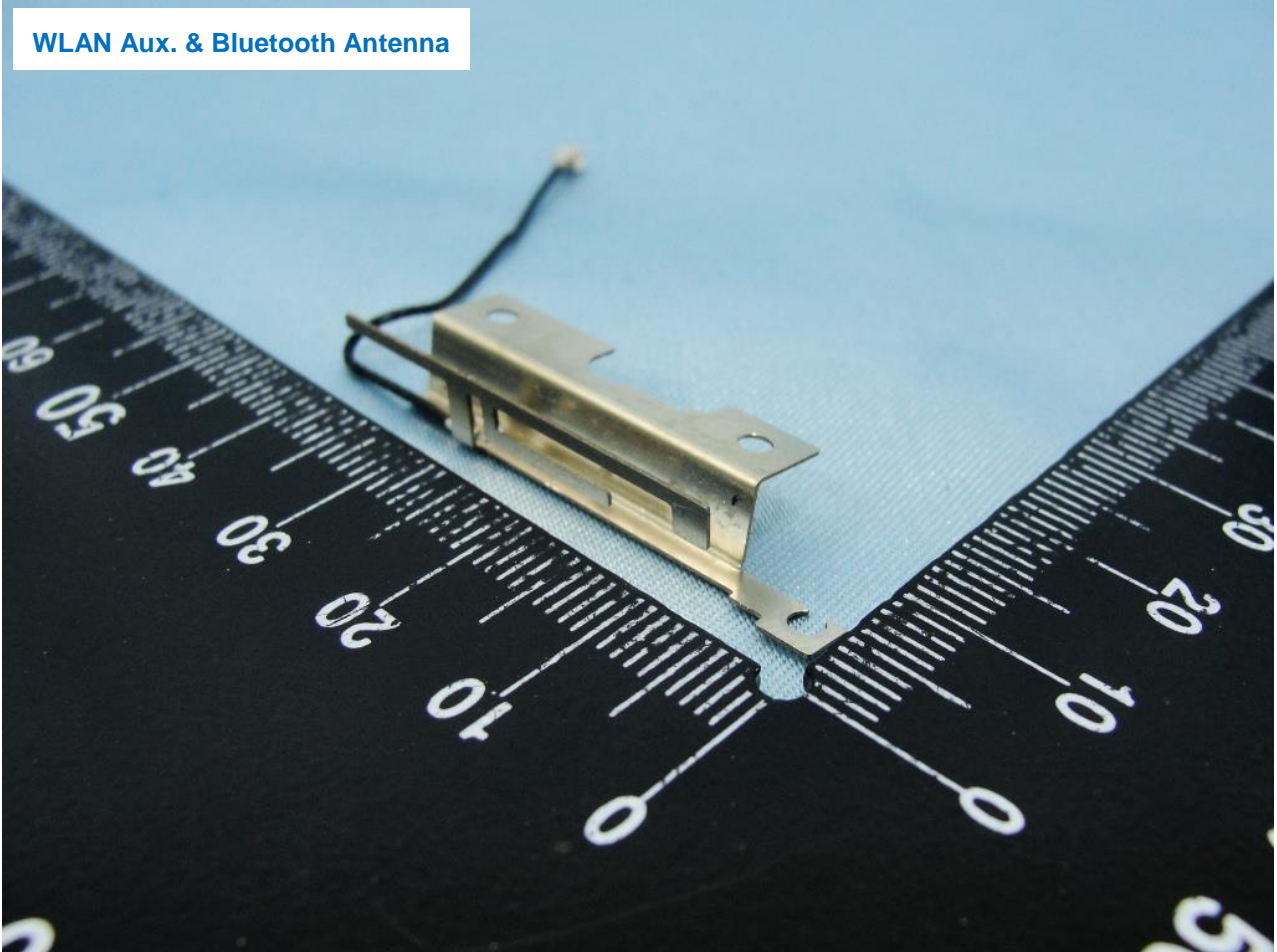

WWAN Antenna

Brand Name: unitech / Model Name: PA692

Brand Name: unitech / Model Name: PA692

WLAN Main Antenna

Brand Name: unitech / Model Name: PA692

Brand Name: unitech / Model Name: PA692

WLAN Aux. & Bluetooth Antenna