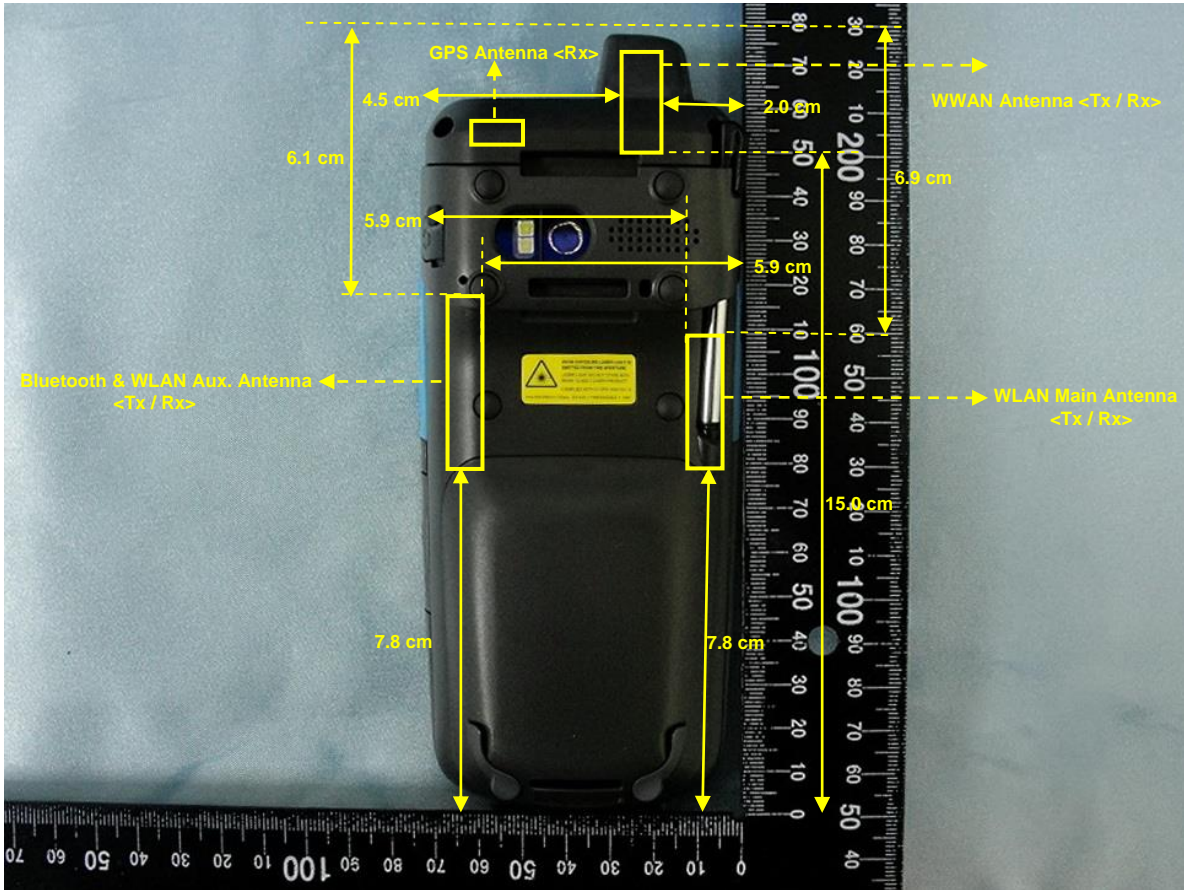

Brand Name: unitech / Model Name: PA692

EUT Length: 17.9 cm

EUT Width: 7.5 cm

Antenna	Length	Width
WWAN Antenna <Tx / Rx>	2.3 cm	1.0 cm
WLAN Main Antenna <Tx / Rx>	3.2 cm	0.9 cm
Bluetooth & WLAN Aux. Antenna <Tx / Rx>	4.0 cm	0.9 cm
GPS Antenna <RX>	1.2 cm	0.4 cm

The shortest distance between the Tx antennas	
WWAN Antenna <Tx / Rx> to WLAN Main Antenna <Tx / Rx>	4.0 cm
WWAN Antenna <Tx / Rx> to Bluetooth & WLAN Aux. Antenna <Tx / Rx>	4.6 cm
WLAN Main Antenna <Tx / Rx> to Bluetooth & WLAN Aux. Antenna <Tx / Rx>	4.3 cm