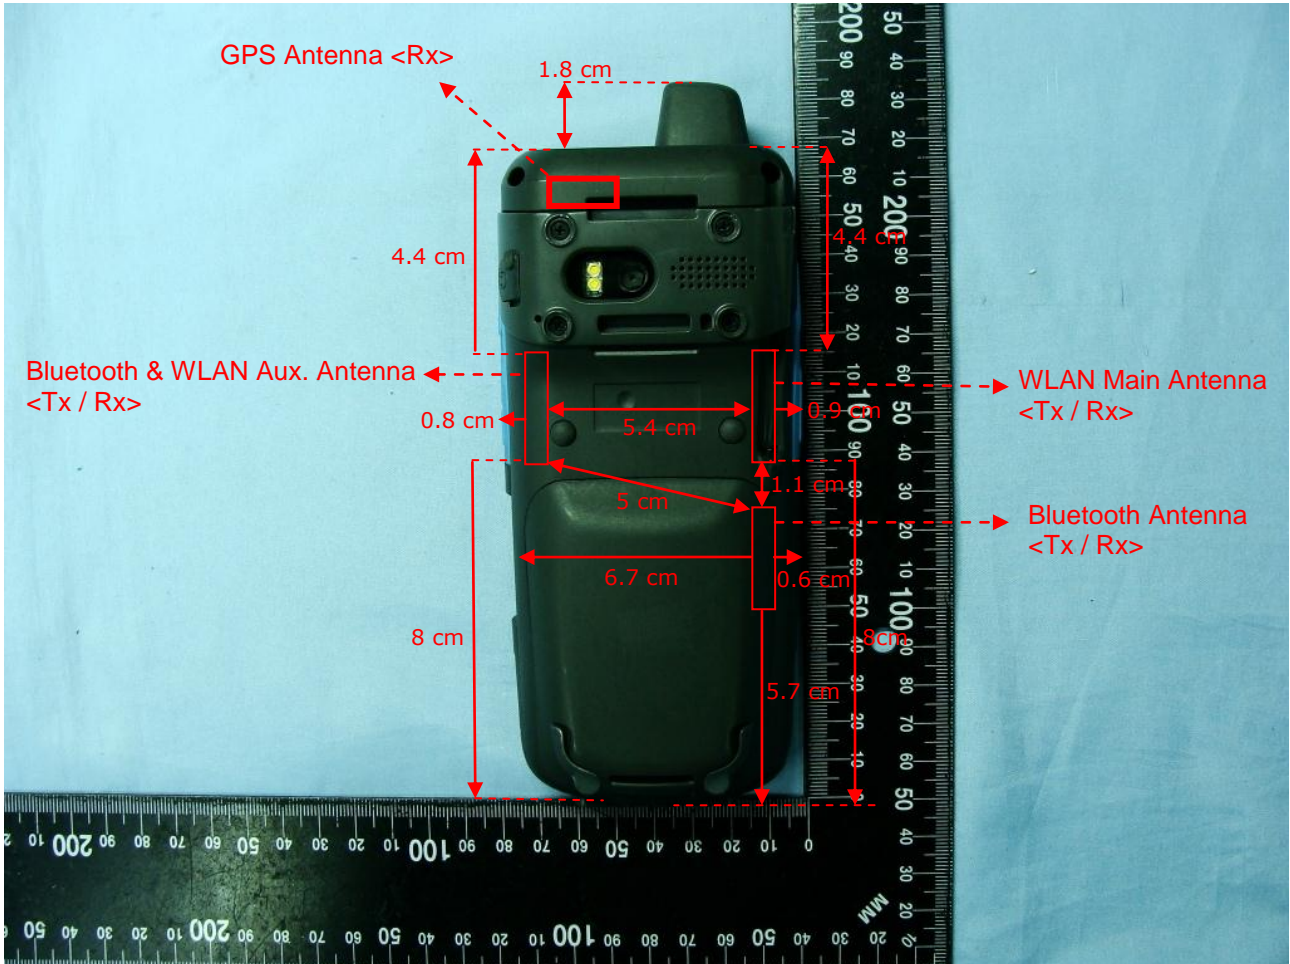

Brand Name: unitech / Model Name: ELLA;PA690

Antenna location	Length	Width
WLAN Main Antenna <TX / RX>	4.0 cm	0.3 cm
WLAN Aux Antenna <TX / RX>	4.0 cm	0.3 cm
GPS Antenna < RX>	1.2 cm	0.4 cm
Bluetooth Antenna <TX / RX>	1.2 cm	0.4 cm