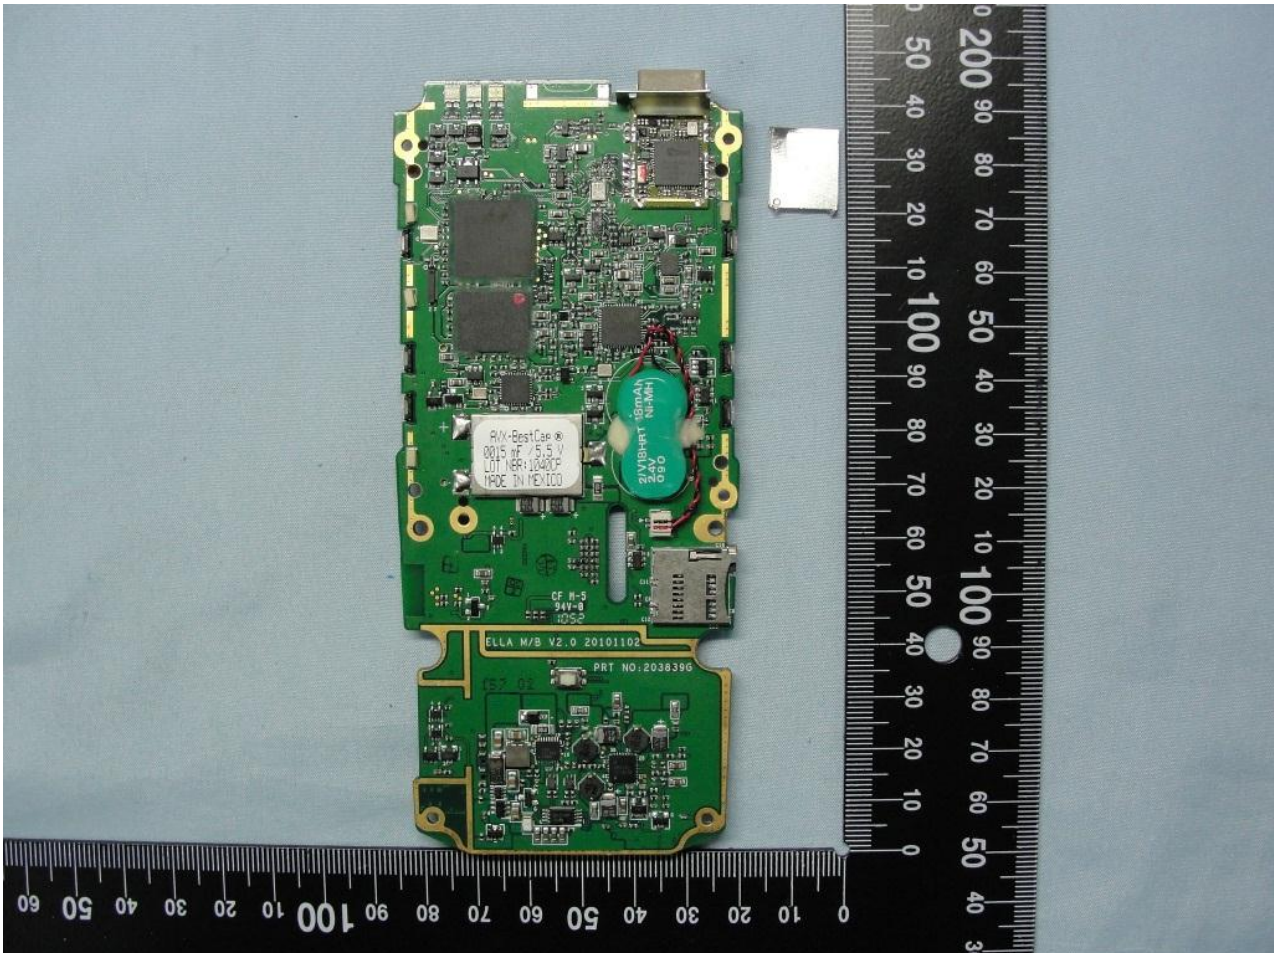

3. Internal Photograph of EUT

Brand Name: unitech / Model Name: ELLA;PA690

Brand Name: unitech / Model Name: ELLA;PA690

Brand Name: unitech / Model Name: ELLA;PA690

Brand Name: unitech / Model Name: ELLA;PA690

Brand Name: unitech / Model Name: ELLA;PA690

Bluetooth Antenna <Tx/Rx>

Brand Name: unitech / Model Name: ELLA;PA690

Brand Name: unitech / Model Name: ELLA;PA690

WLAN Aux. Antenna <Tx/Rx>

Brand Name: unitech / Model Name: ELLA;PA690

Brand Name: unitech / Model Name: ELLA;PA690

WLAN Main. Antenna <Tx/Rx>

Brand Name: unitech / Model Name: ELLA;PA690