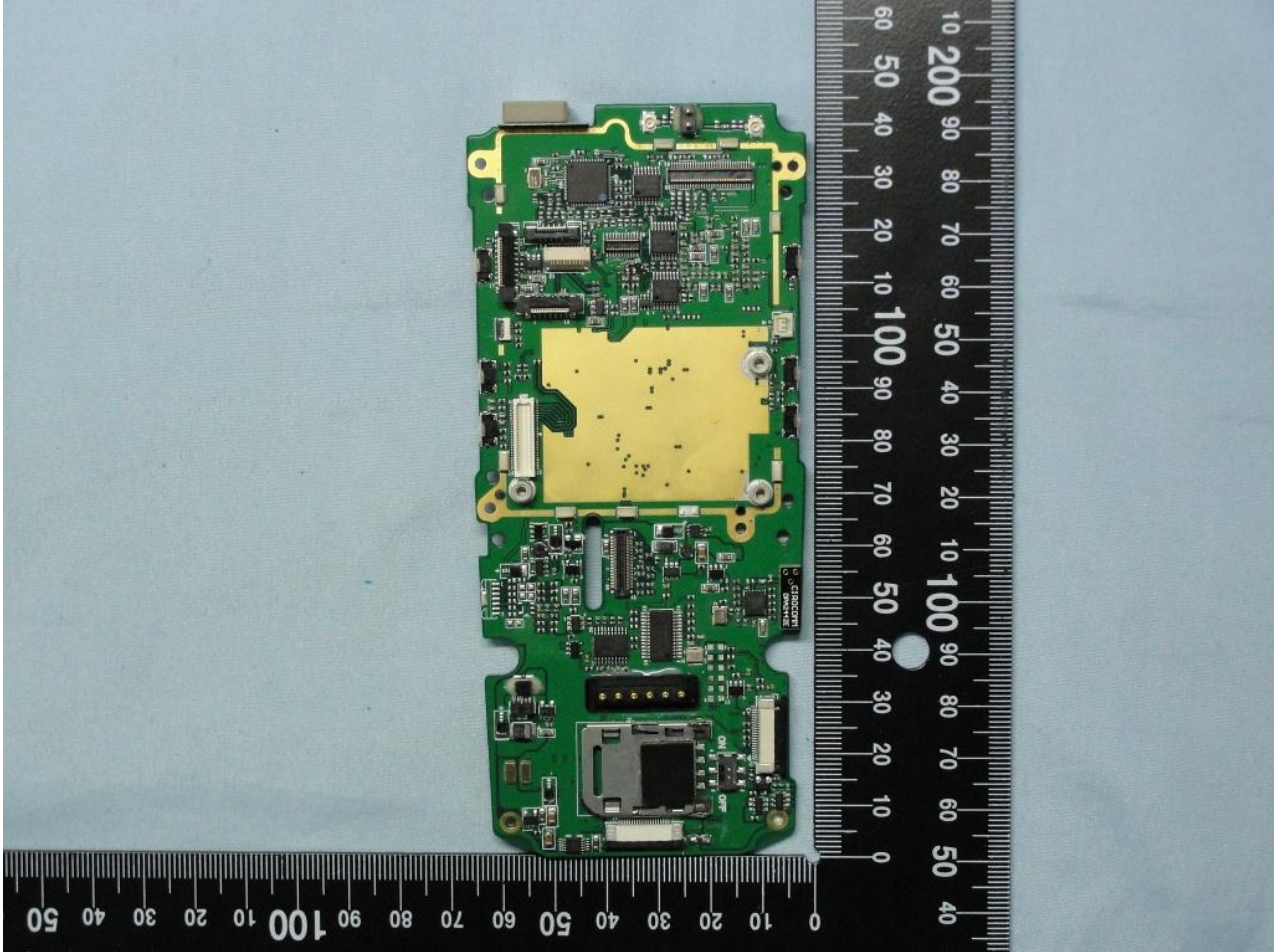

3. Internal Photograph of EUT

Brand Name: unitech / Model Name: ELLA;PA690

Brand Name: unitech / Model Name: ELLA;PA690

Brand Name: unitech / Model Name: ELLA;PA690

Brand Name: unitech / Model Name: ELLA;PA690

Brand Name: unitech / Model Name: ELLA;PA690

Bluetooth Antenna <Tx/Rx>

Brand Name: unitech / Model Name: ELLA;PA690

Brand Name: unitech / Model Name: ELLA;PA690

WLAN Aux. Antenna <Tx/Rx>

Brand Name: unitech / Model Name: ELLA;PA690

Brand Name: unitech / Model Name: ELLA;PA690

WLAN Main. Antenna <Tx/Rx>

Brand Name: unitech / Model Name: ELLA;PA690