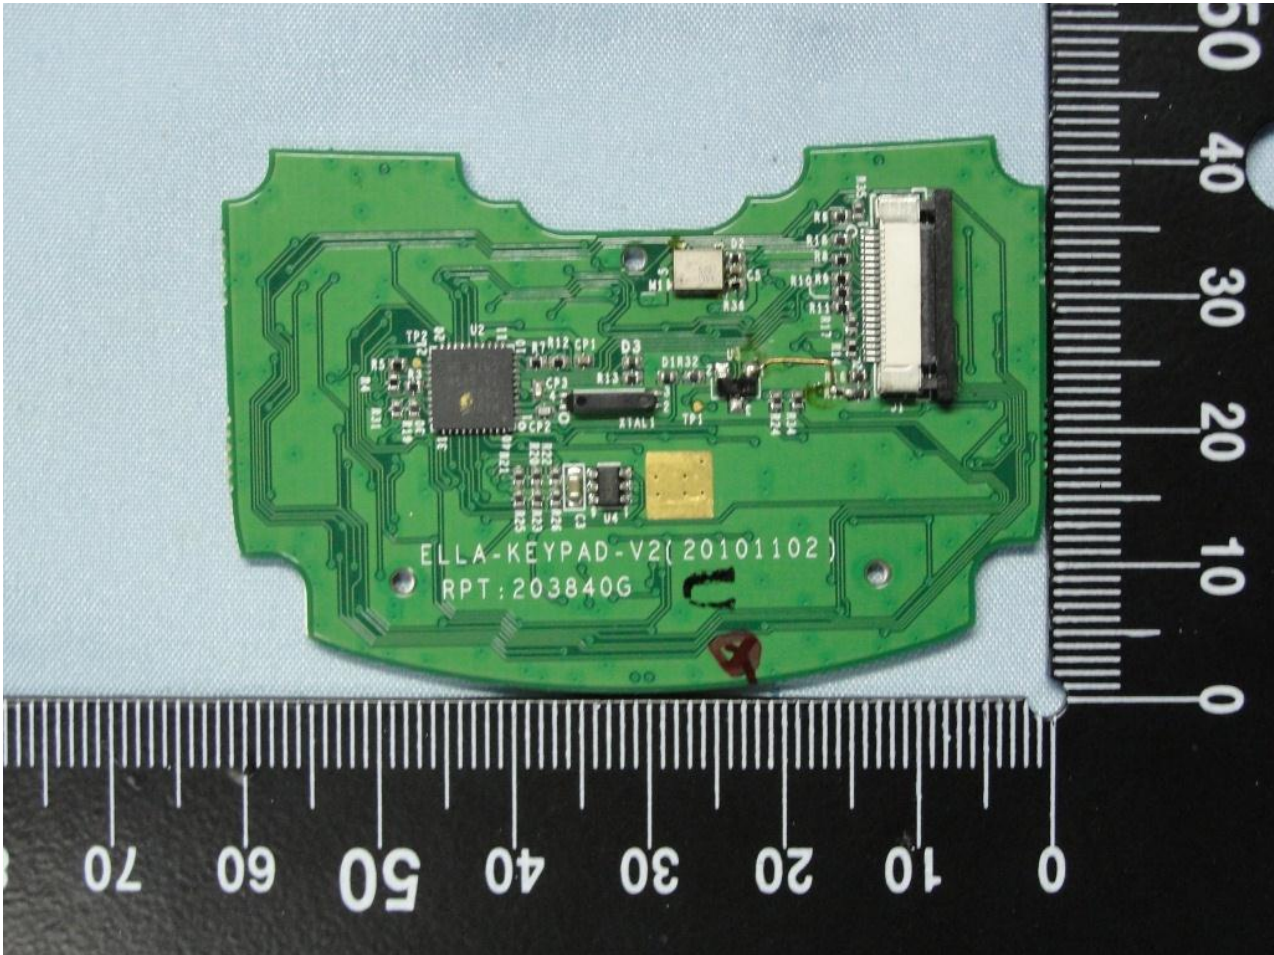

3. Internal Photograph of EUT

Brand Name: unitech / Model Name: ELLA;PA690

Brand Name: unitech / Model Name: ELLA;PA690

Brand Name: unitech / Model Name: ELLA;PA690

Brand Name: unitech / Model Name: ELLA;PA690

Brand Name: unitech / Model Name: ELLA;PA690

Bluetooth Antenna <Tx/Rx>

Brand Name: unitech / Model Name: ELLA;PA690

Brand Name: unitech / Model Name: ELLA;PA690

WLAN Aux. Antenna <Tx/Rx>

Brand Name: unitech / Model Name: ELLA;PA690

Brand Name: unitech / Model Name: ELLA;PA690

WLAN Main. Antenna <Tx/Rx>

Brand Name: unitech / Model Name: ELLA;PA690