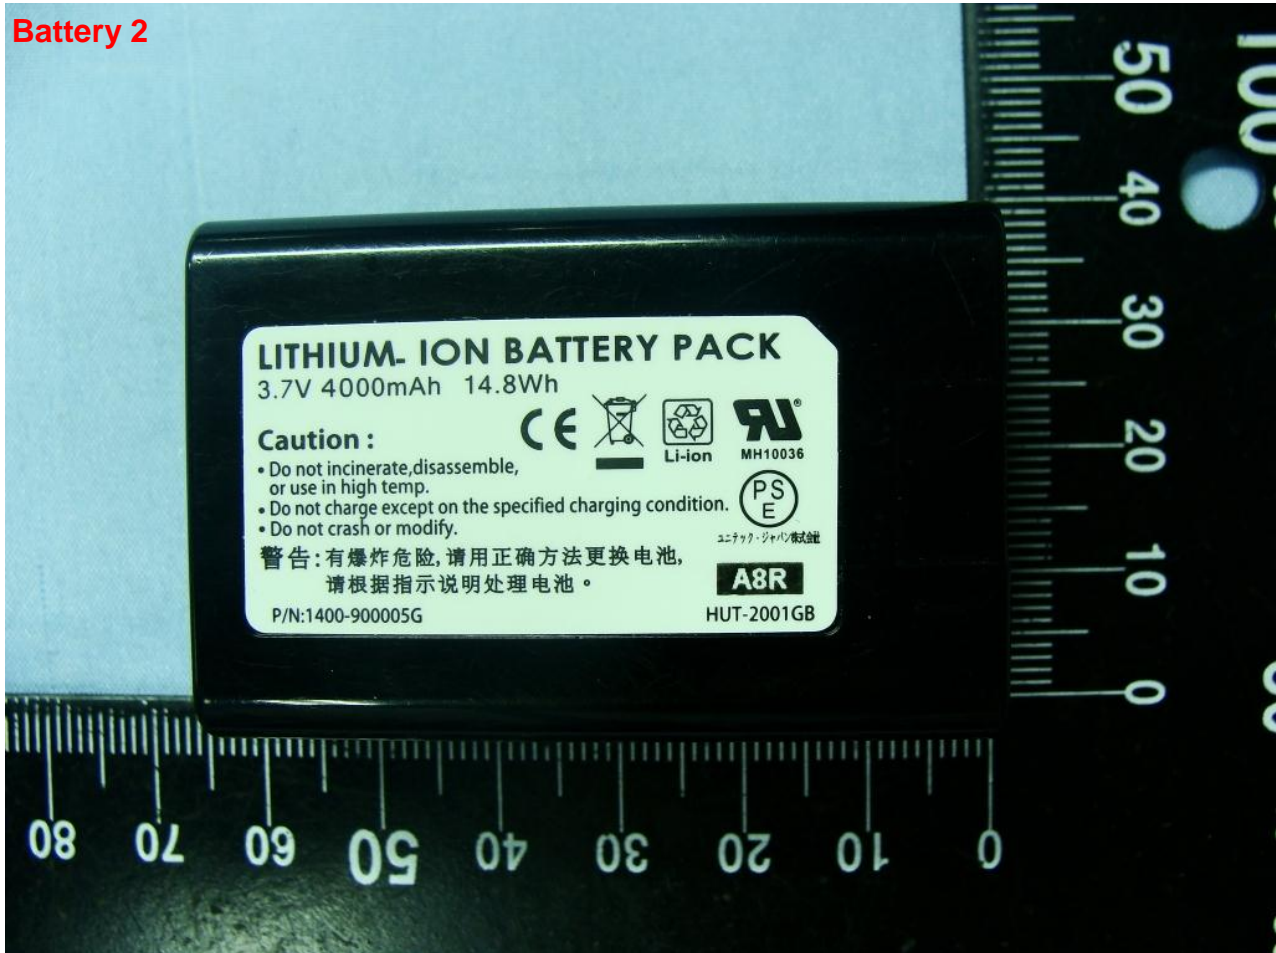

Brand Name: unitech / Model Name: ELLA;PA690

Battery 2