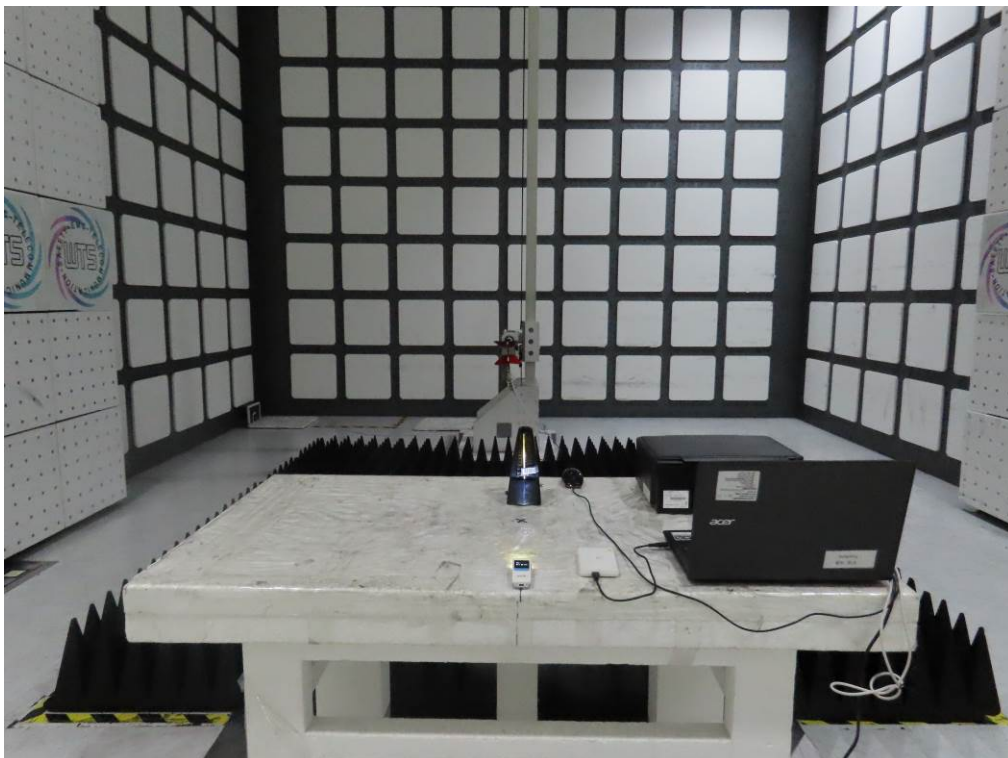

Registration number: W6M22302-22477-FCC
FCC ID: HLEMS9X6B