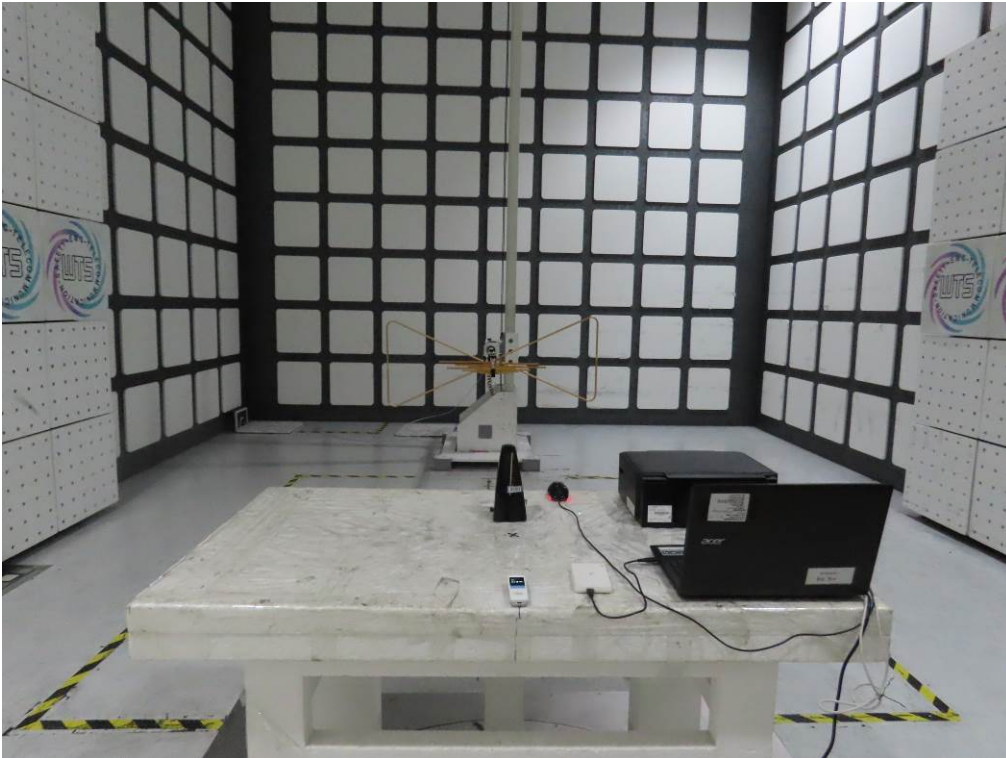

# Worldwide Testing Services(Taiwan) Co., Ltd.

Registration number: W6M22302-22477-FCC

FCC ID: HLEMS9X6B

Mode 2

Below 1 GHz

Registration number: W6M22302-22477-FCC  
FCC ID: HLEMS9X6B

Above 1 GHz

Registration number: W6M22302-22477-FCC  
FCC ID: HLEMS9X6B