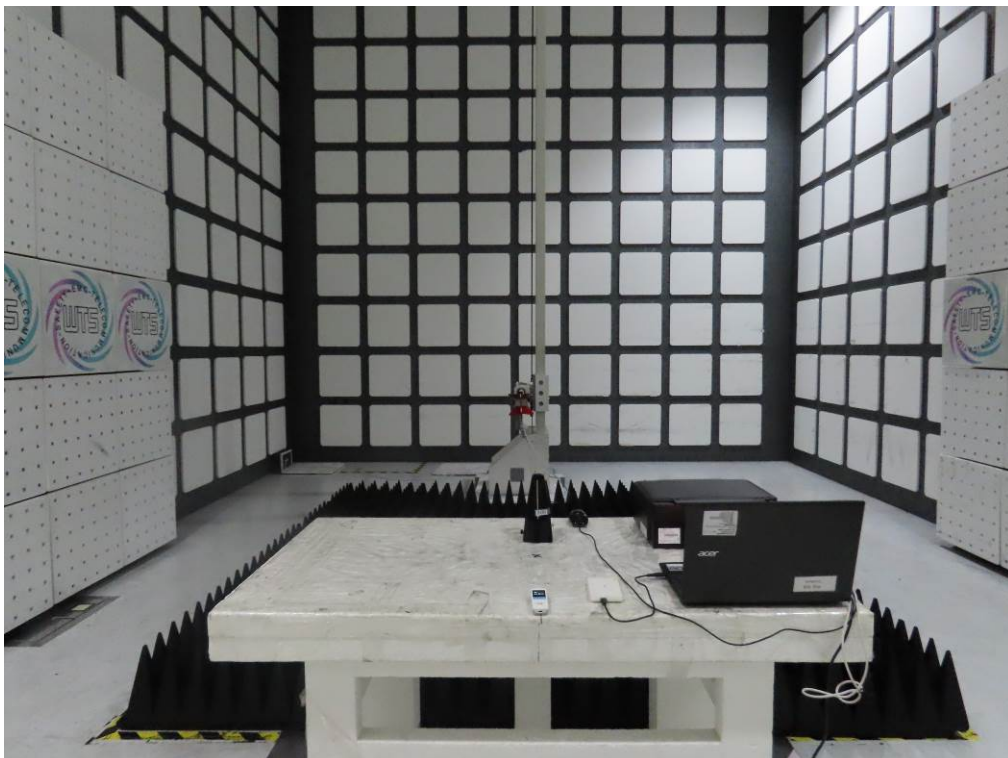

# Worldwide Testing Services(Taiwan) Co., Ltd.

Registration number: W6M22302-22477-FCC

FCC ID: HLEMS9X6B

Mode 2

Below 1 GHz

Registration number: W6M22302-22477-FCC  
FCC ID: HLEMS9X6B

Above 1 GHz

Registration number: W6M22302-22477-FCC  
FCC ID: HLEMS9X6B