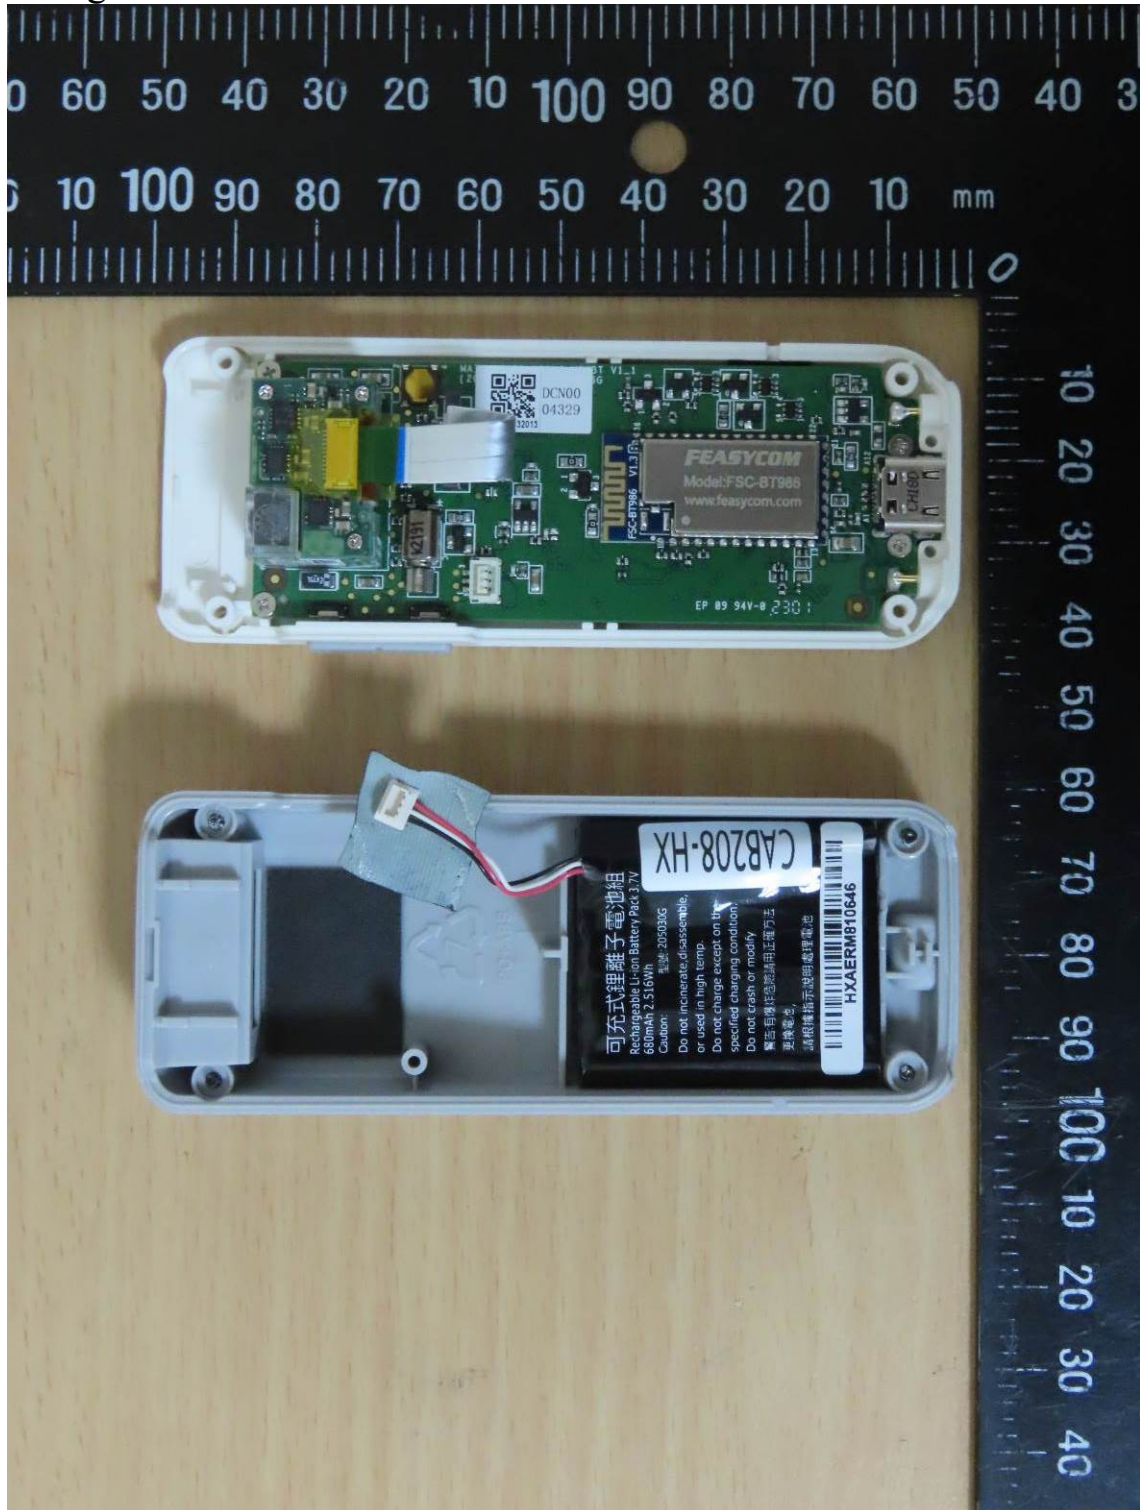

Registration number: W6M22302-22477-FCC  
 FCC ID: HLEMS9X6B  
 Multi-listing Model No.: MS926

Registration number: W6M22302-22477-FCC  
FCC ID: HLEMS9X6B

Registration number: W6M22302-22477-FCC  
FCC ID: HLEMS9X6B