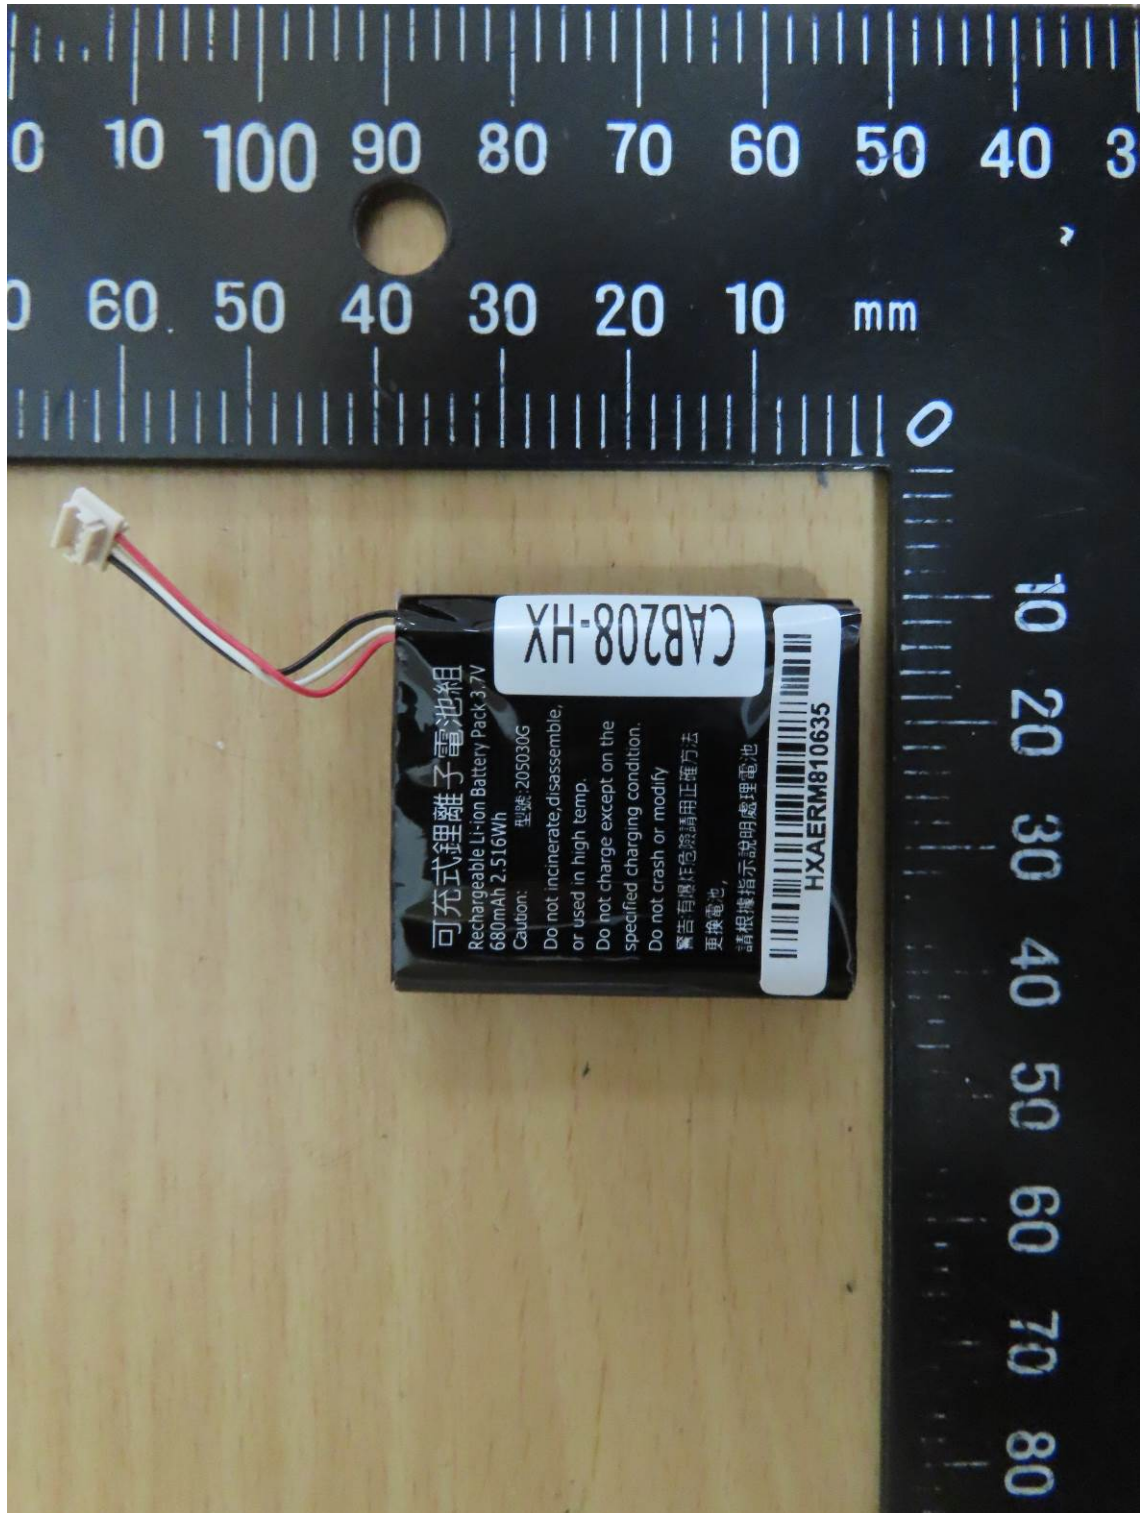

Registration number: W6M22302-22477-FCC
FCC ID: HLEMS9X6B