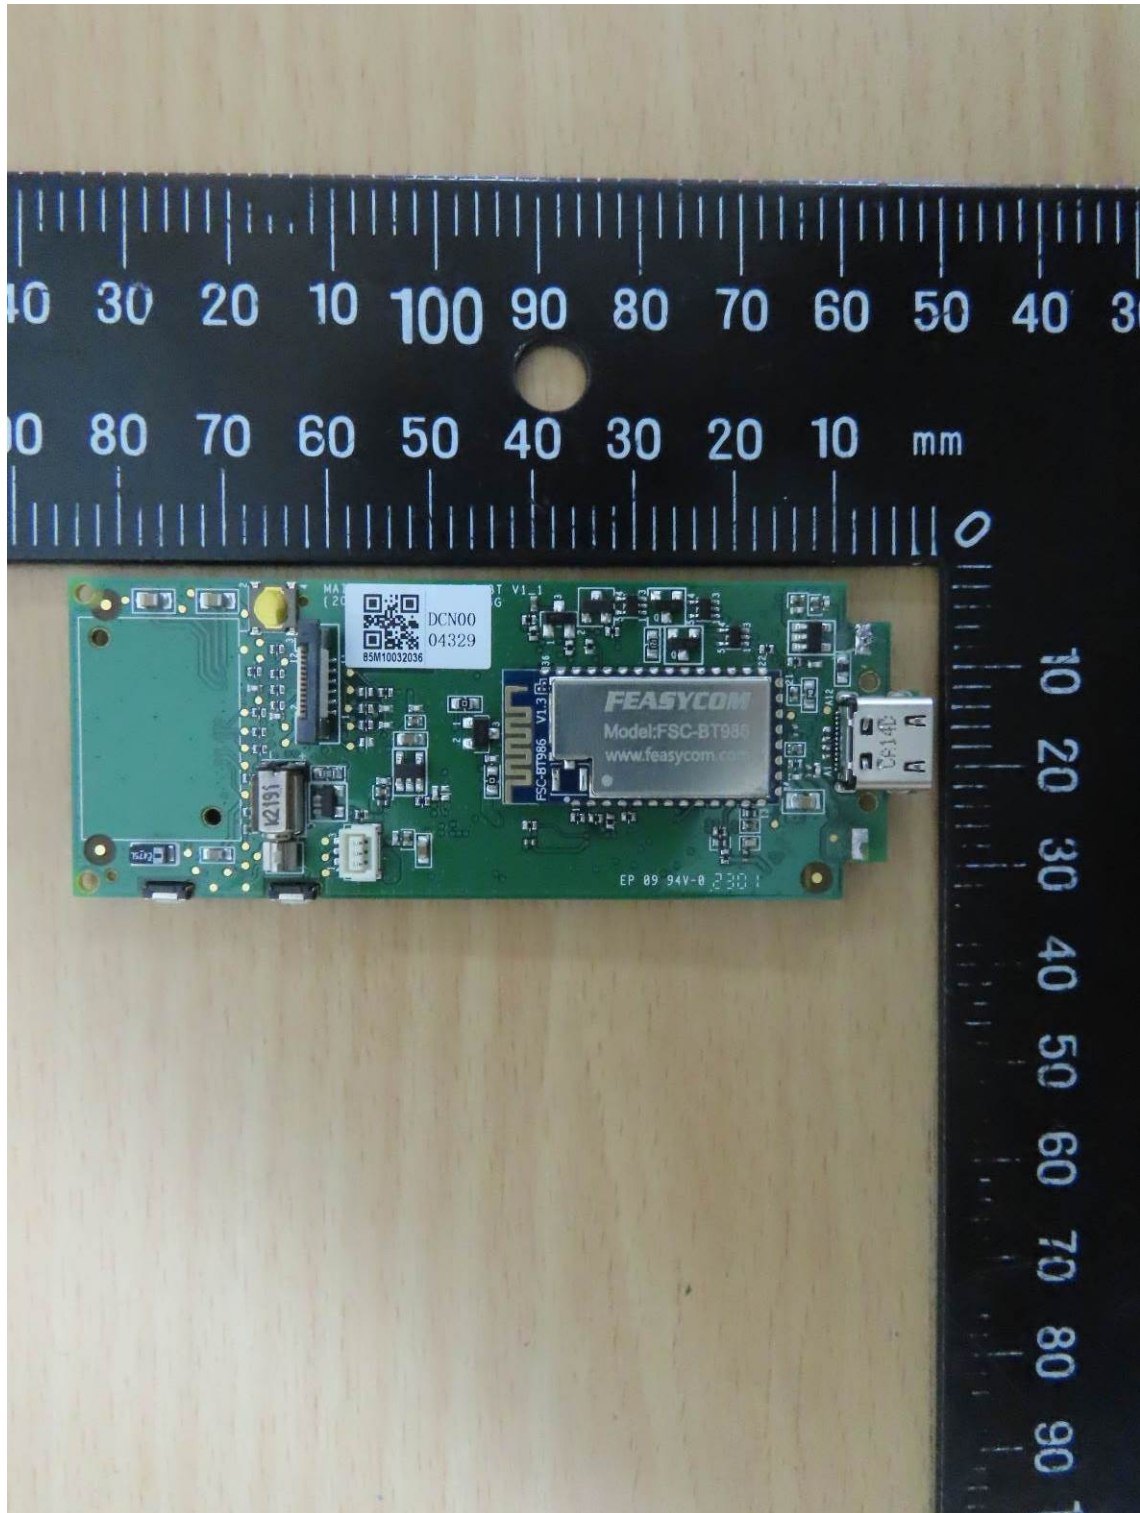

Registration number: W6M22302-22477-FCC

FCC ID: HLEMS9X6B

Internal Photos

Model No.: MS916

Registration number: W6M22302-22477-FCC  
FCC ID: HLEMS9X6B

Registration number: W6M22302-22477-FCC  
FCC ID: HLEMS9X6B

Registration number: W6M22302-22477-FCC  
FCC ID: HLEMS9X6B

Registration number: W6M22302-22477-FCC  
FCC ID: HLEMS9X6B

Registration number: W6M22302-22477-FCC  
FCC ID: HLEMS9X6B

Registration number: W6M22302-22477-FCC  
FCC ID: HLEMS9X6B