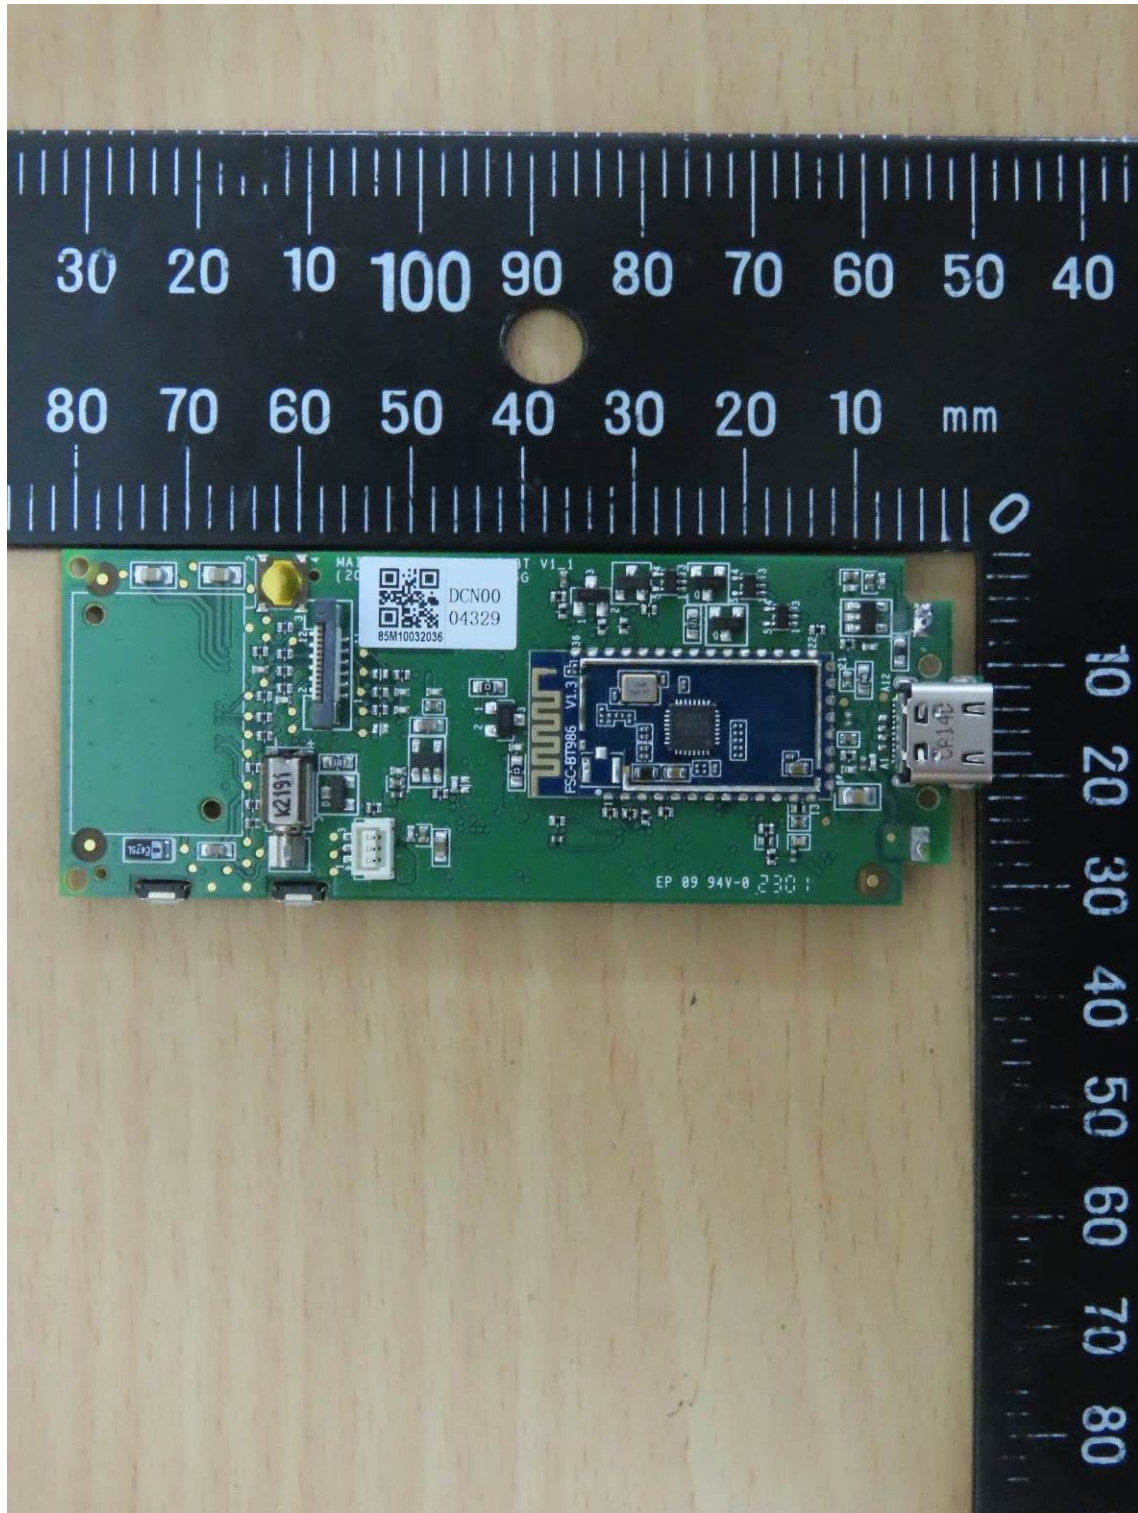

Registration number: W6M22302-22477-FCC

FCC ID: HLEMS9X6B

Internal Photos

Model No.: MS916

Registration number: W6M22302-22477-FCC  
FCC ID: HLEMS9X6B

Registration number: W6M22302-22477-FCC  
FCC ID: HLEMS9X6B

Registration number: W6M22302-22477-FCC  
FCC ID: HLEMS9X6B

Registration number: W6M22302-22477-FCC  
FCC ID: HLEMS9X6B

Registration number: W6M22302-22477-FCC  
FCC ID: HLEMS9X6B

Registration number: W6M22302-22477-FCC  
FCC ID: HLEMS9X6B