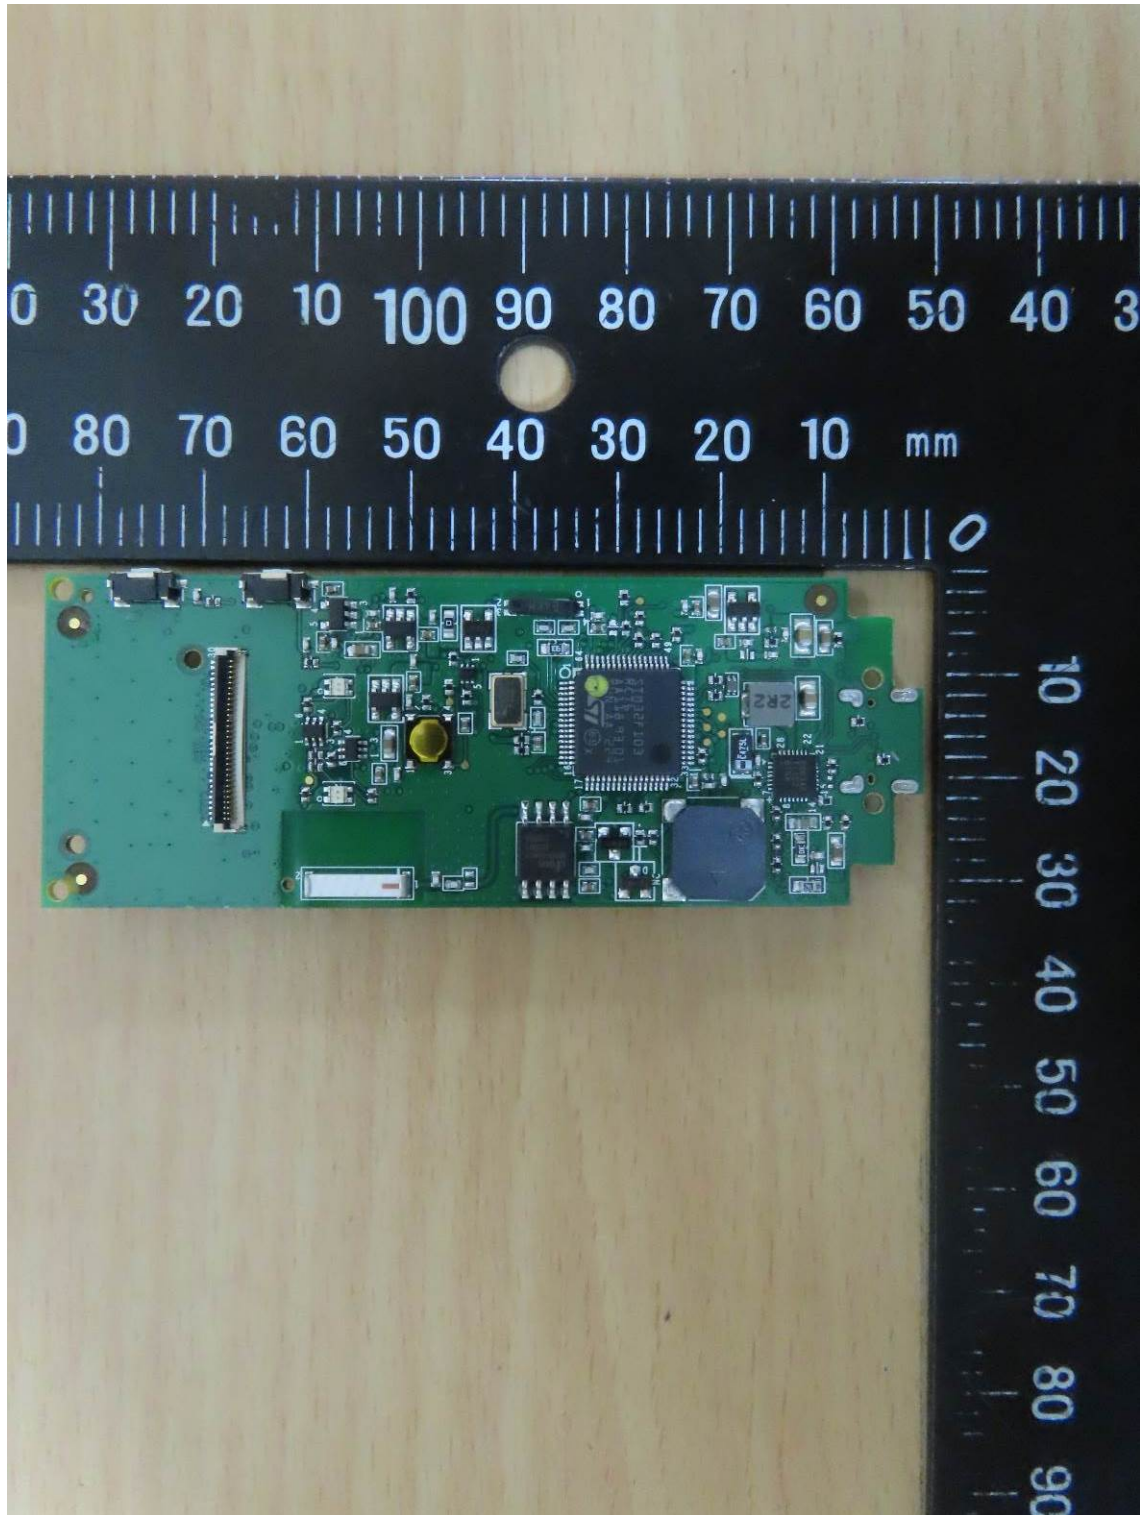

Registration number: W6M22302-22477-FCC

FCC ID: HLEMS9X6B

Internal Photos

Model No.: MS916

Registration number: W6M22302-22477-FCC  
FCC ID: HLEMS9X6B

Registration number: W6M22302-22477-FCC  
FCC ID: HLEMS9X6B

Registration number: W6M22302-22477-FCC  
FCC ID: HLEMS9X6B

Registration number: W6M22302-22477-FCC  
FCC ID: HLEMS9X6B

Registration number: W6M22302-22477-FCC  
FCC ID: HLEMS9X6B

Registration number: W6M22302-22477-FCC  
FCC ID: HLEMS9X6B