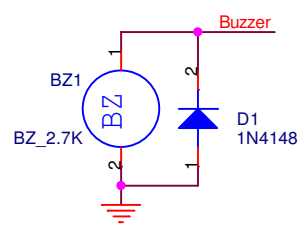

Size	Document Number		
A3	MS912 2D REV:01		
DESIGNED	CHECKD	APPROVED	DRAWING NO.
			Rev: 0.1
			Sheet 1 of 1
MARSON TECHNOLOGY CO., LTD.			

Size A4	Document Number MT840 BT Rev:02		
DESIGNED	CHECKD	APPROVED	DRAWING NO.
			Rev:
			Sheet 1 of 1