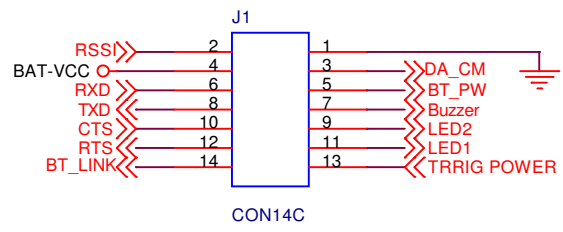

Size	Document Number		
A3	MS912 2D REV:01		
DESIGNED	CHECKD	APPROVED	DRAWING NO.
			Rev: 0.1
			Sheet 1 of 1
MARSON TECHNOLOGY CO., LTD.			

Size A4	Document Number MT840 BT Rev:02		
DESIGNED	CHECKD	APPROVED	DRAWING NO.
			Rev:
			Sheet 1 of 1