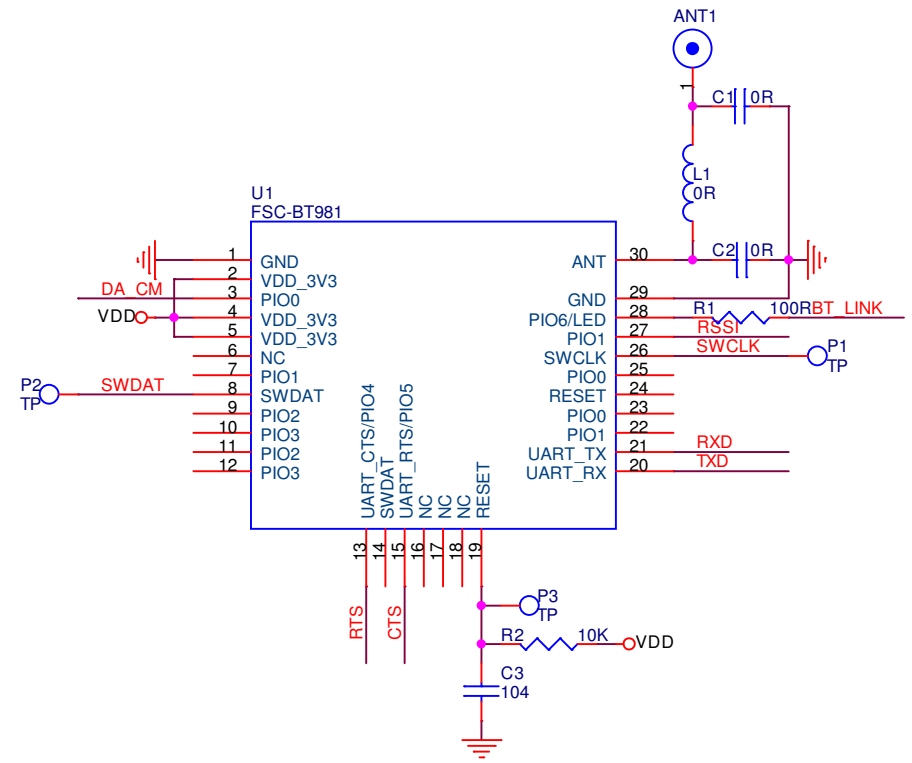

Size	Document Number		
A3	MS912 2D REV:01		
DESIGNED	CHECKD	APPROVED	DRAWING NO.
			Rev: 0.1
			Sheet 1 of 1
MARSON TECHNOLOGY CO., LTD.			

Size A4	Document Number MT840 BT Rev:02		
DESIGNED	CHECKD	APPROVED	DRAWING NO.
			Rev:
			Sheet 1 of 1