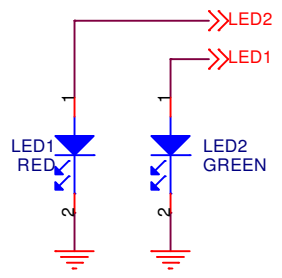

Size	Document Number		
A3	MS912 2D REV:01		
DESIGNED	CHECKD	APPROVED	DRAWING NO.
			Rev: 0.1
			Sheet 1 of 1
MARSON TECHNOLOGY CO., LTD.			

Size A4	Document Number MT840 BT Rev:02		
DESIGNED	CHECKD	APPROVED	DRAWING NO.
			Rev:
			Sheet 1 of 1