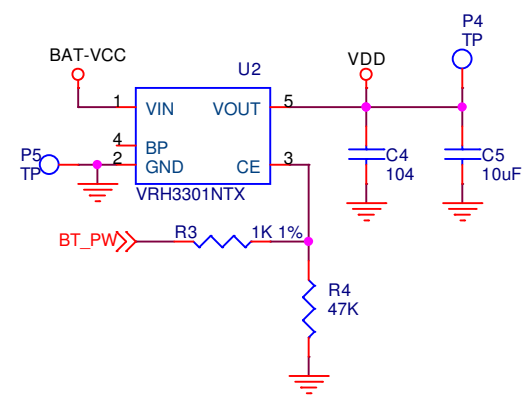

Size	Document Number		
A3	MS912 2D REV:01		
DESIGNED	CHECKD	APPROVED	DRAWING NO.
			Rev: 0.1
			Sheet 1 of 1
MARSON TECHNOLOGY CO., LTD.			

Size A4	Document Number MT840 BT Rev:02		
DESIGNED	CHECKD	APPROVED	DRAWING NO.
			Rev:
			Sheet 1 of 1