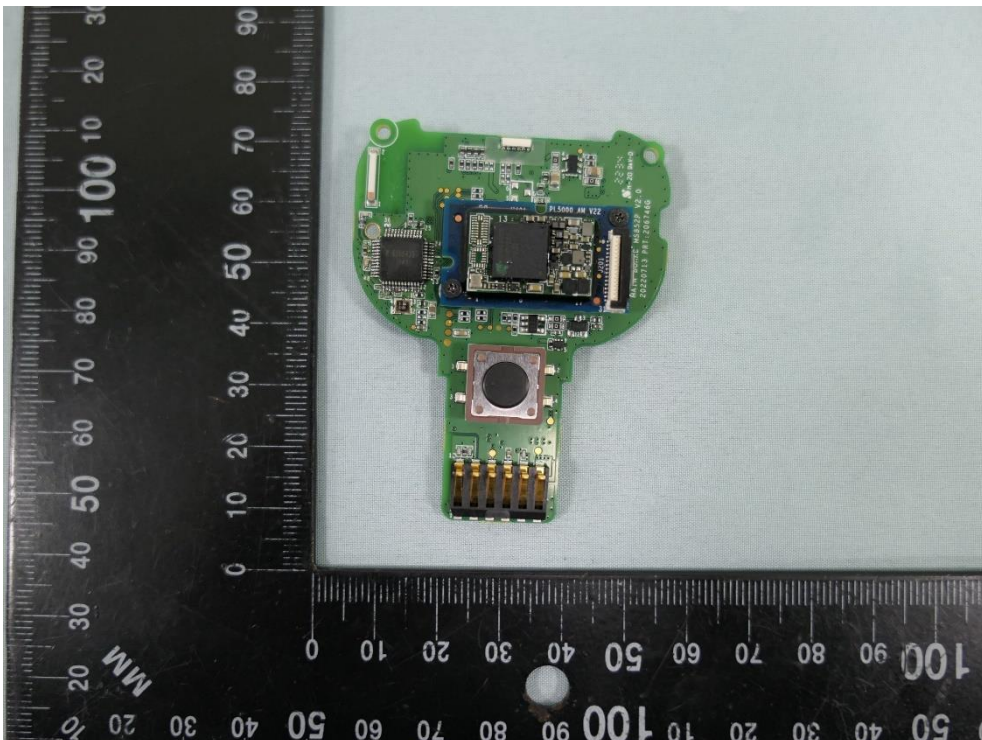

Product: Wireless 2D Imager Scanner

Brand Name: unitech

Model Number: MS852P

Internal Photograph

(1) EUT Photo

(2) EUT Photo

(3) EUT Photo

(4) EUT Photo

(5) EUT Photo

(6) EUT Photo

(7) EUT Photo

(8) EUT Photo

(9) EUT Photo

(10) EUT Photo

(11) EUT Photo

(12) EUT Photo