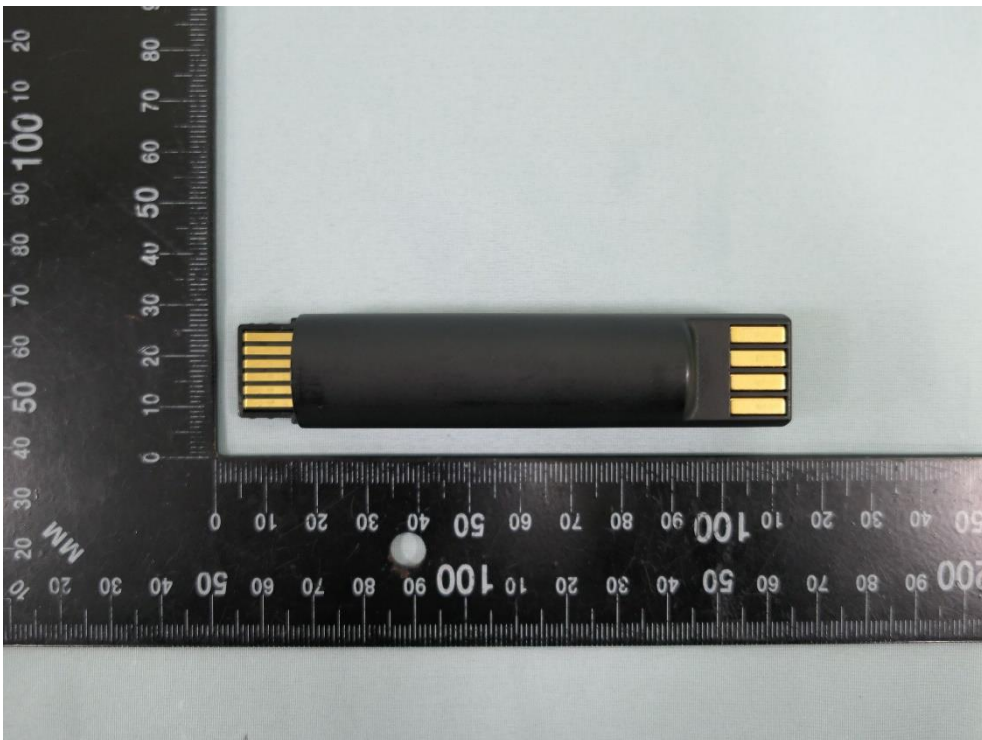

Product: Wireless 2D Imager Scanner

Brand Name: unitech

Model Number: MS852P

Internal Photograph

(1) EUT Photo

(2) EUT Photo

(3) EUT Photo

(4) EUT Photo

(5) EUT Photo

(6) EUT Photo

(7) EUT Photo

(8) EUT Photo

(9) EUT Photo

(10) EUT Photo

(11) EUT Photo

(12) EUT Photo