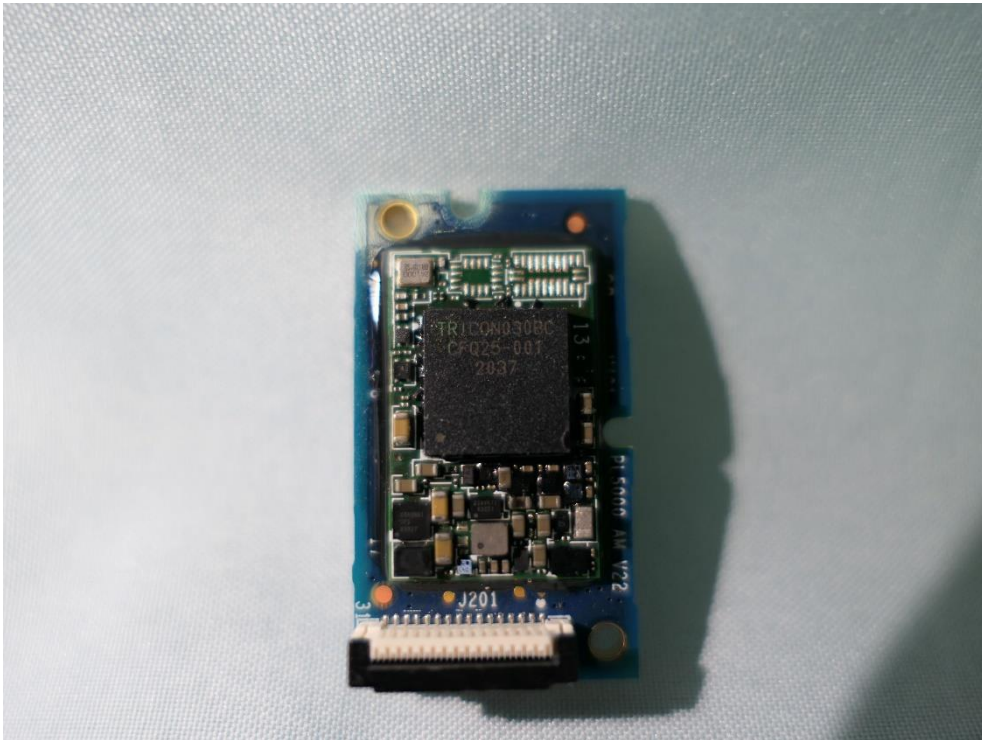

(14) EUT Photo