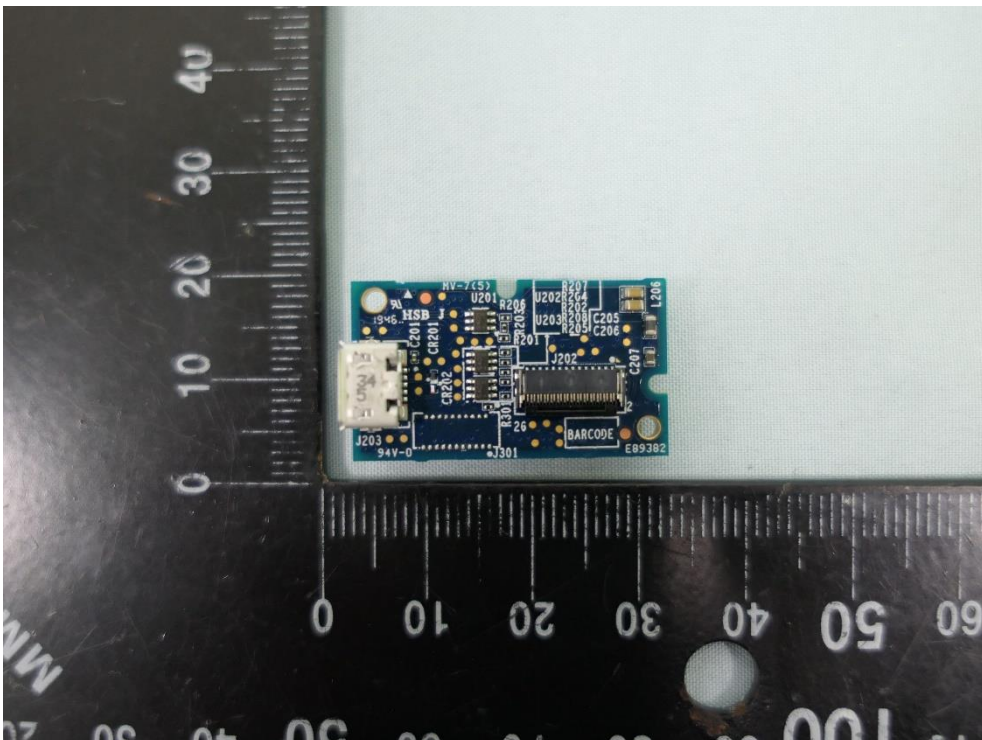

(15) EUT Photo