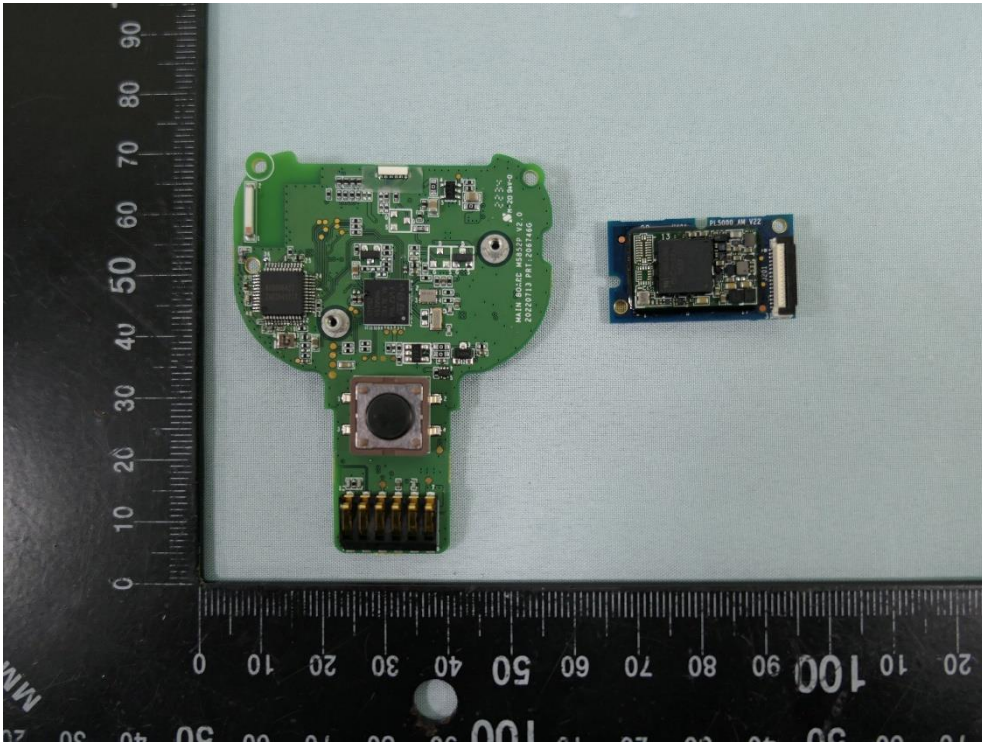

Product: Wireless 2D Imager Scanner

Brand Name: unitech

Model Number: MS852P

Internal Photograph

(1) EUT Photo

(2) EUT Photo

(3) EUT Photo

(4) EUT Photo

(5) EUT Photo

(6) EUT Photo

(7) EUT Photo

(8) EUT Photo

(9) EUT Photo

(10) EUT Photo

(11) EUT Photo

(12) EUT Photo