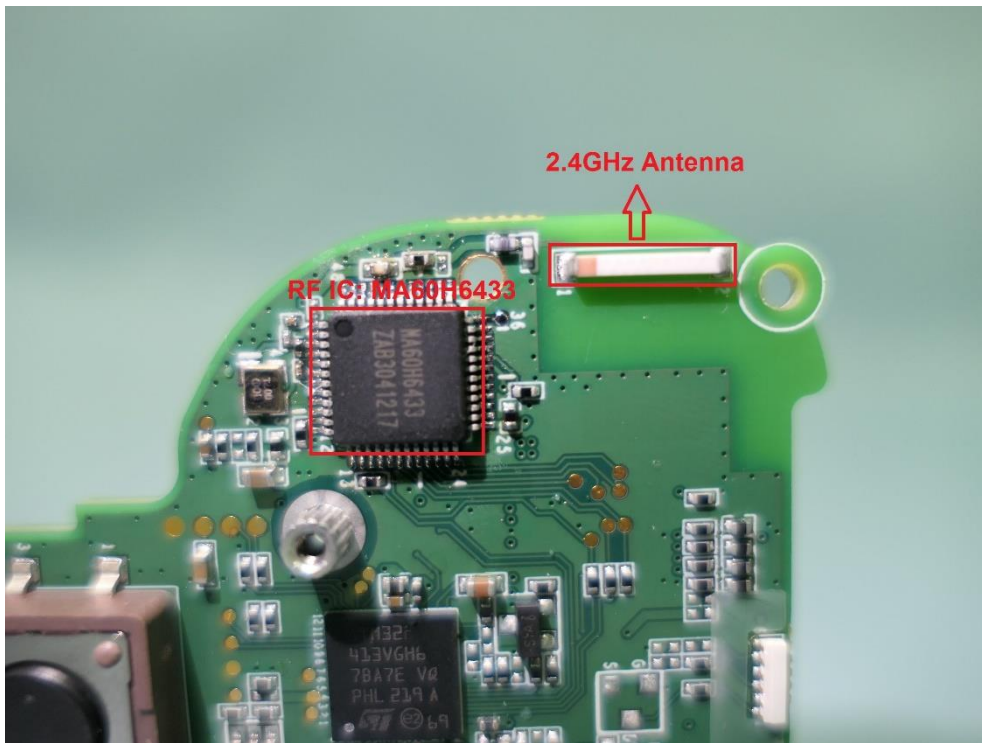

Product: Wireless 2D Imager Scanner

Brand Name: unitech

Model Number: MS852P

Internal Photograph

(1) EUT Photo

(2) EUT Photo

(3) EUT Photo

(4) EUT Photo

(13) EUT Photo

(14) EUT Photo

(15) EUT Photo

(16) EUT Photo

(17) EUT Photo

(18) EUT Photo