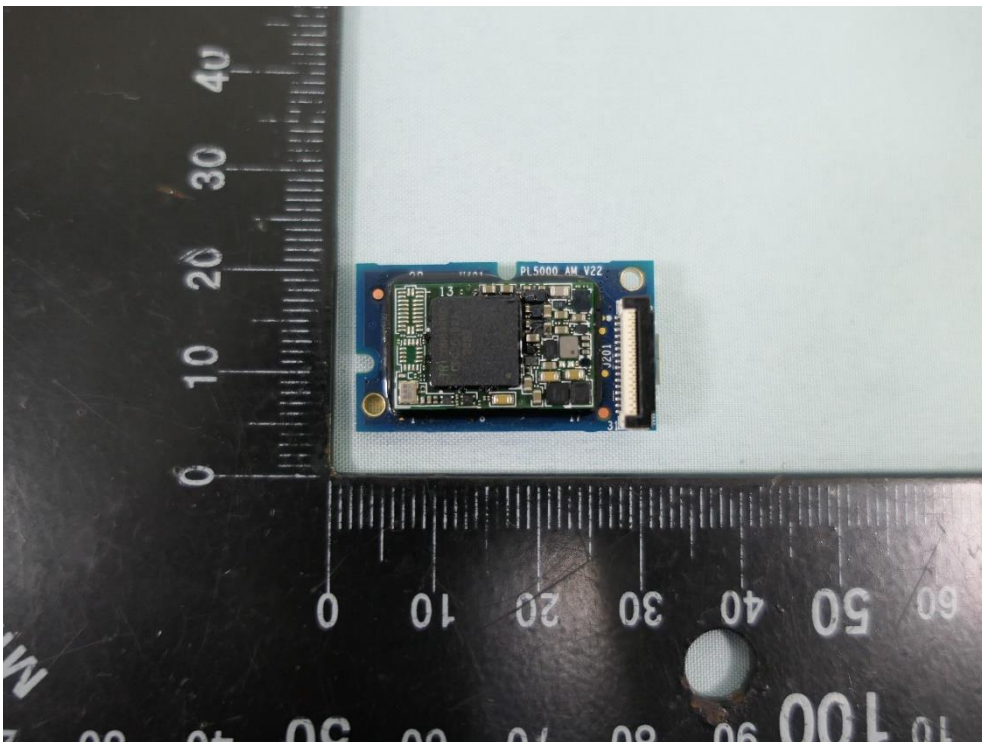

Product: Wireless 2D Imager Scanner

Brand Name: unitech

Model Number: MS852P

Internal Photograph

(1) EUT Photo

(2) EUT Photo

(3) EUT Photo

(4) EUT Photo

(5) EUT Photo

(6) EUT Photo

(7) EUT Photo

(8) EUT Photo

(9) EUT Photo

(10) EUT Photo

(11) EUT Photo

(12) EUT Photo