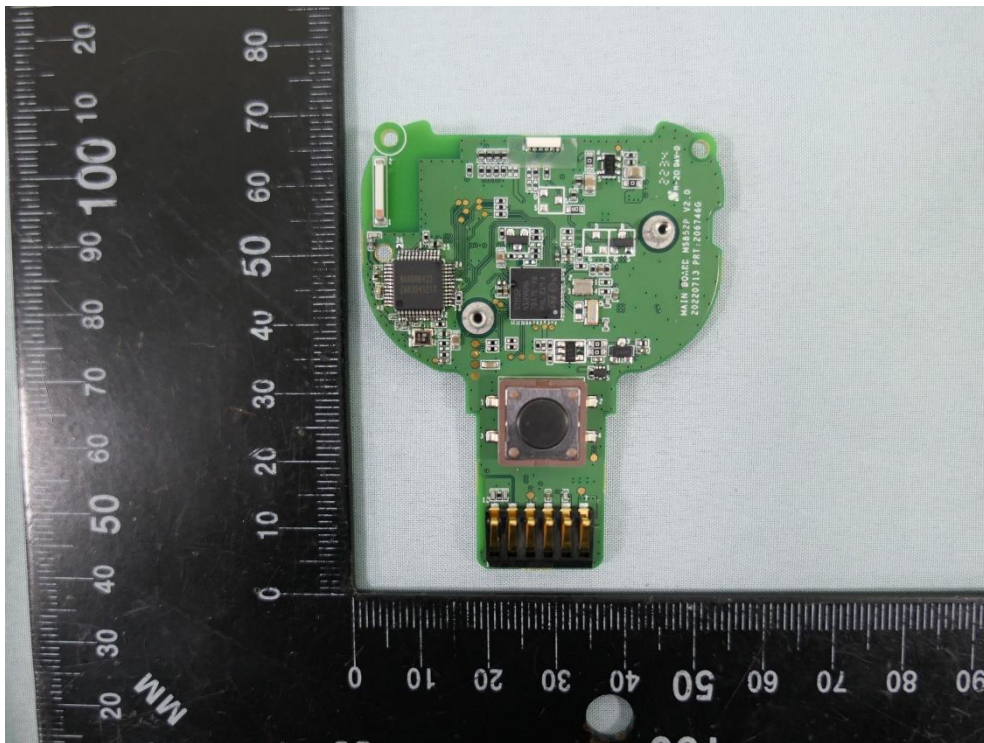

(16) EUT Photo