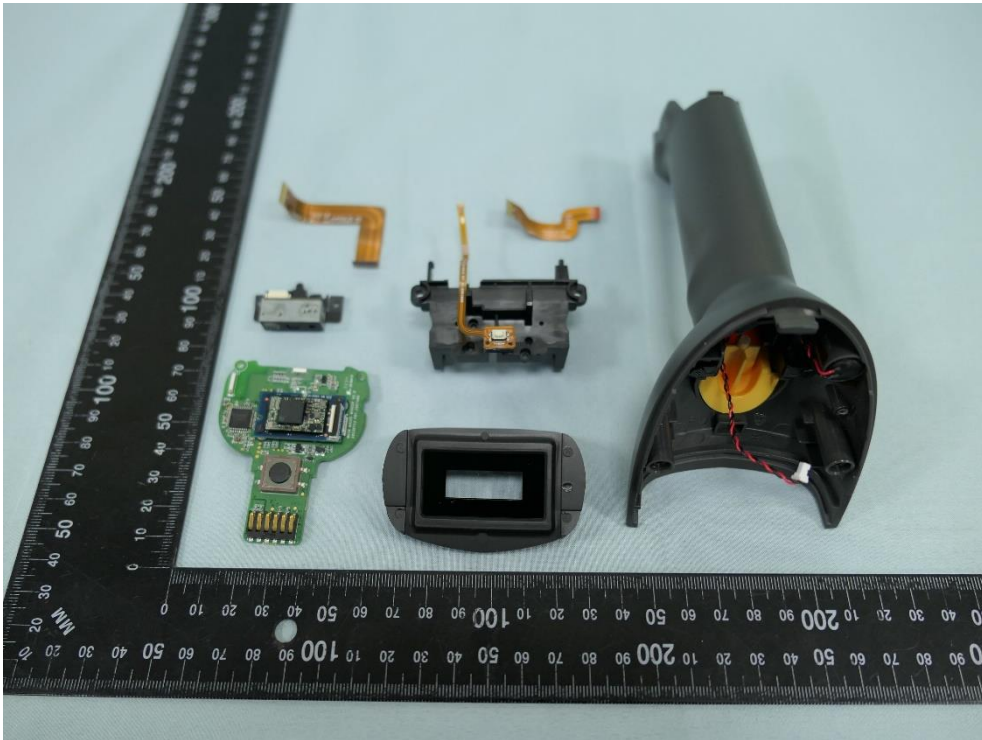

Product: Wireless 2D Imager Scanner

Brand Name: unitech

Model Number: MS852P

Internal Photograph

(1) EUT Photo

(2) EUT Photo

(3) EUT Photo

(4) EUT Photo

(5) EUT Photo

(6) EUT Photo

(7) EUT Photo

(8) EUT Photo

(9) EUT Photo

(10) EUT Photo

(11) EUT Photo

(12) EUT Photo

(13) EUT Photo

(14) EUT Photo

(15) EUT Photo

(16) EUT Photo

(17) EUT Photo

(18) EUT Photo