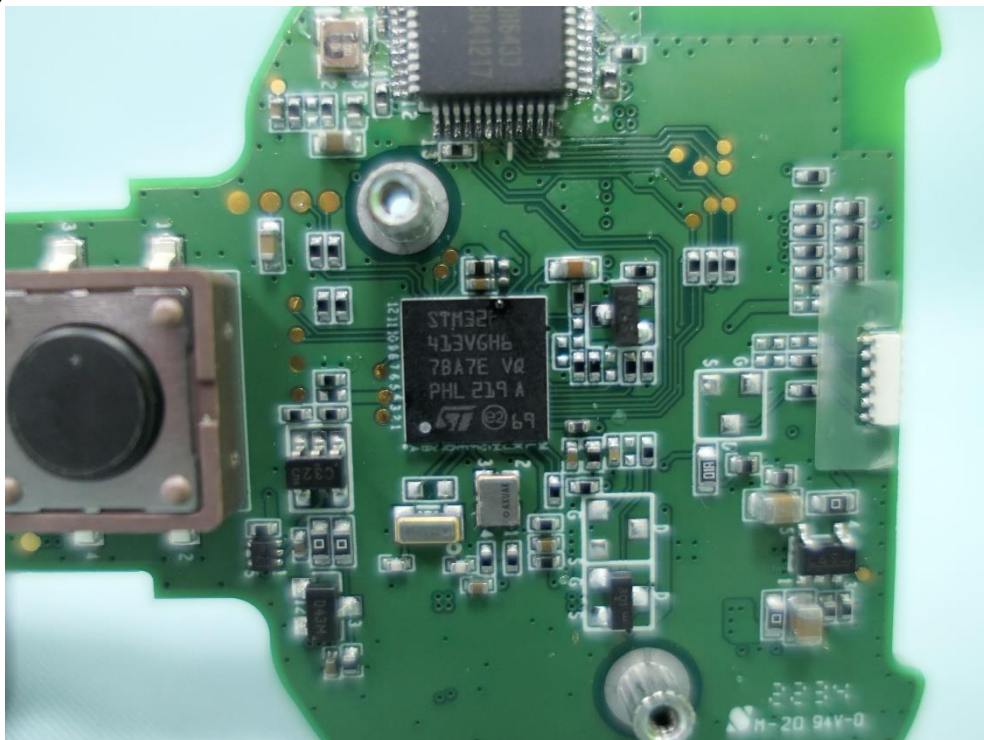

Product: Wireless 2D Imager Scanner

Brand Name: unitech

Model Number: MS852P

Internal Photograph

(1) EUT Photo

(2) EUT Photo

(3) EUT Photo

(4) EUT Photo

(13) EUT Photo

(14) EUT Photo

(15) EUT Photo

(16) EUT Photo

(17) EUT Photo

(18) EUT Photo