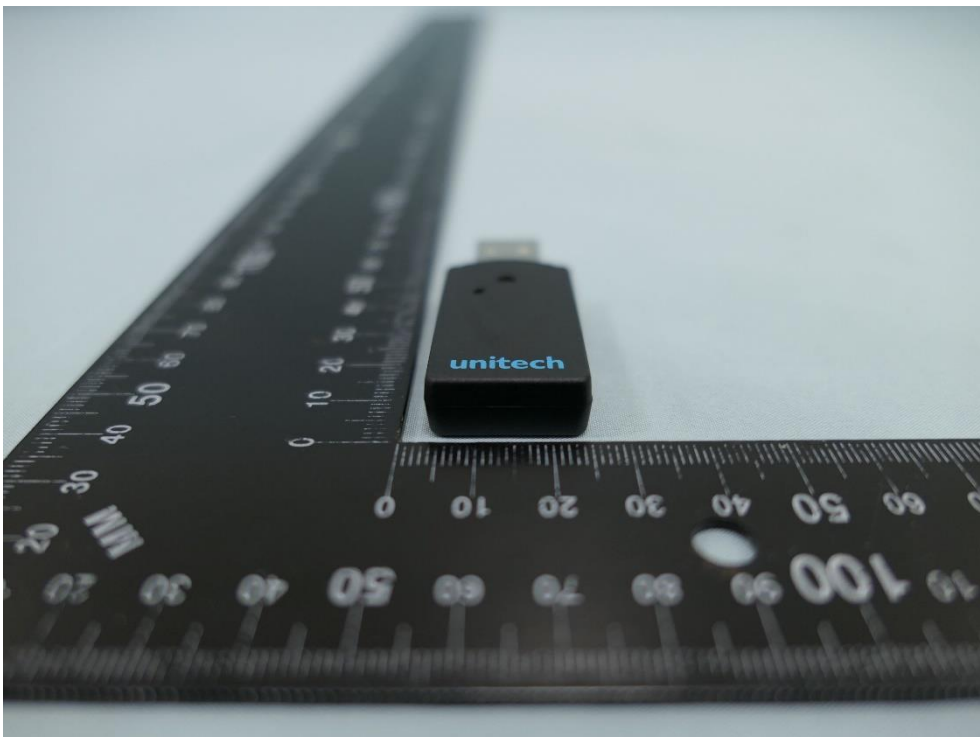

Product: Wireless 2D Imager Scanner

Brand Name: unitech

Model Number: MS852P

### External Photograph

(1) EUT Photo

(2) EUT Photo

(3) EUT Photo

(4) EUT Photo

(5) EUT Photo

(6) EUT Photo

(7) EUT Photo

(8) Dongle Photo

(9) Dongle Photo

(10) Dongle Photo

(11) Dongle Photo

(12) Dongle Photo

(13) Dongle Photo

(14) Docking Photo

(15) Docking Photo