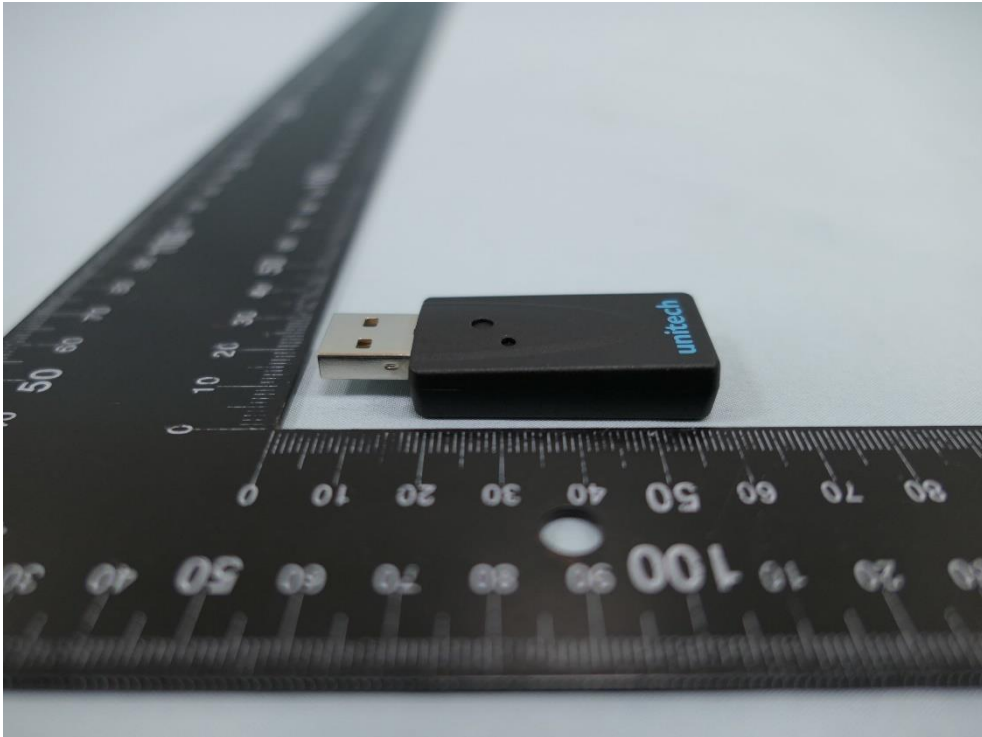

Product: Wireless 2D Imager Scanner

Brand Name: unitech

Model Number: MS852P

(8) Dongle Photo

(9) Dongle Photo

(10) Dongle Photo

(11) Dongle Photo

(12) Dongle Photo

(13) Dongle Photo

(14) Docking Photo

(15) Docking Photo