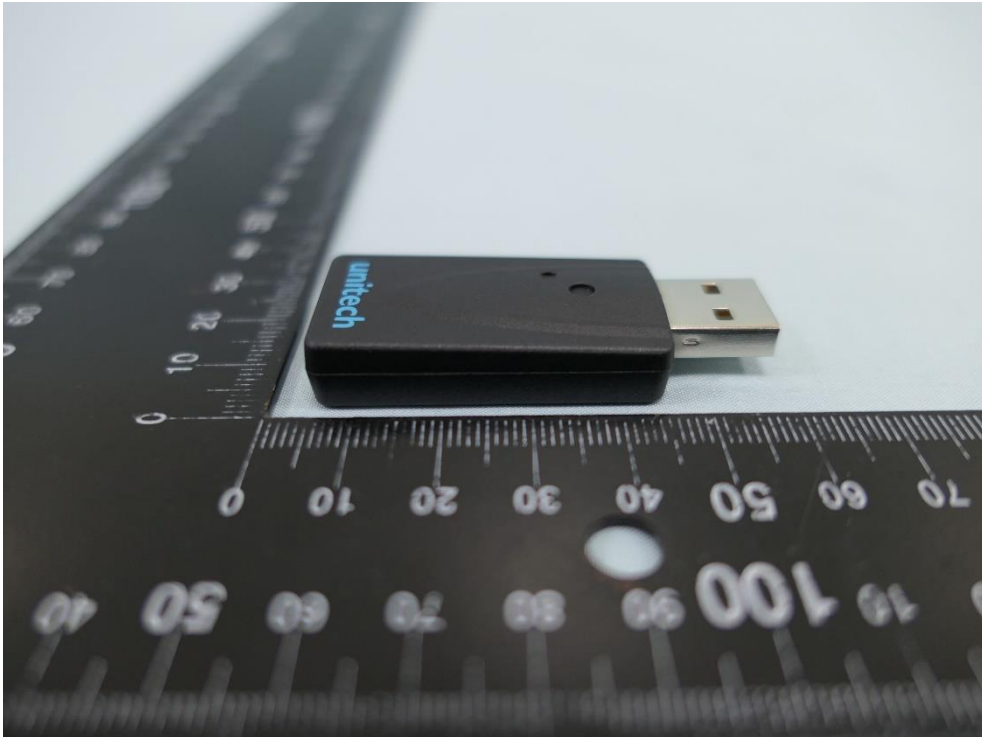

Product: Wireless 2D Imager Scanner

Brand Name: unitech

Model Number: MS852P

(8) Dongle Photo

(9) Dongle Photo

(10) Dongle Photo

(11) Dongle Photo

(12) Dongle Photo

(13) Dongle Photo

(14) Docking Photo

(15) Docking Photo