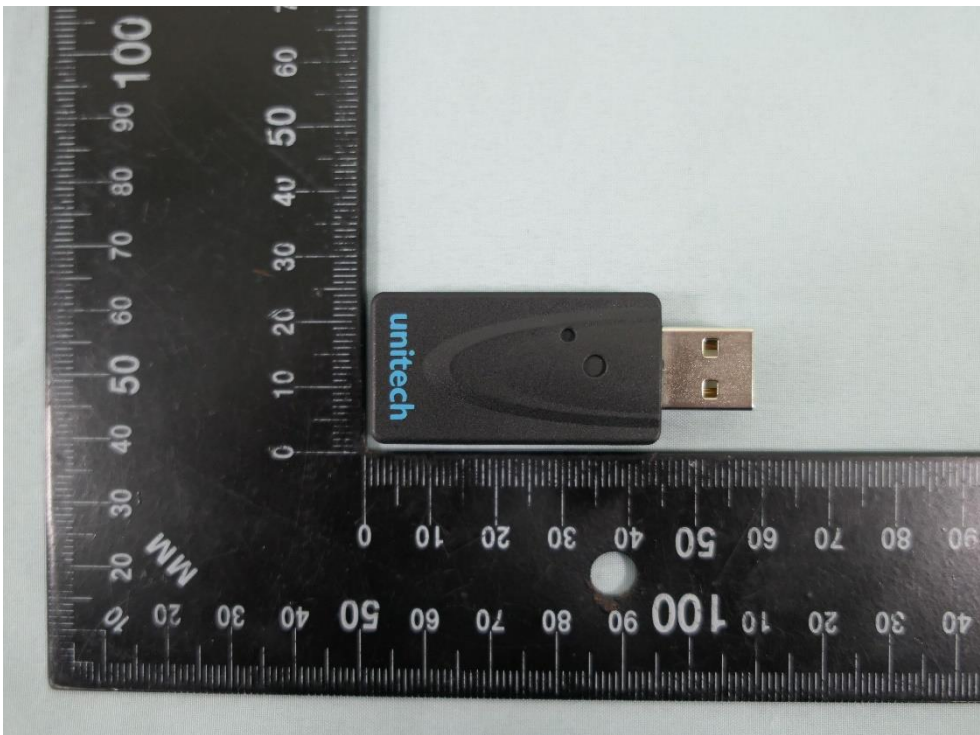

Product: Wireless 2D Imager Scanner

Brand Name: unitech

Model Number: MS852P

### External Photograph

(1) EUT Photo

(2) EUT Photo

(3) EUT Photo

(4) EUT Photo

(5) EUT Photo

(6) EUT Photo

(7) EUT Photo

(8) Dongle Photo

(9) Dongle Photo

(10) Dongle Photo

(11) Dongle Photo

(12) Dongle Photo

(13) Dongle Photo

(14) Docking Photo

(15) Docking Photo