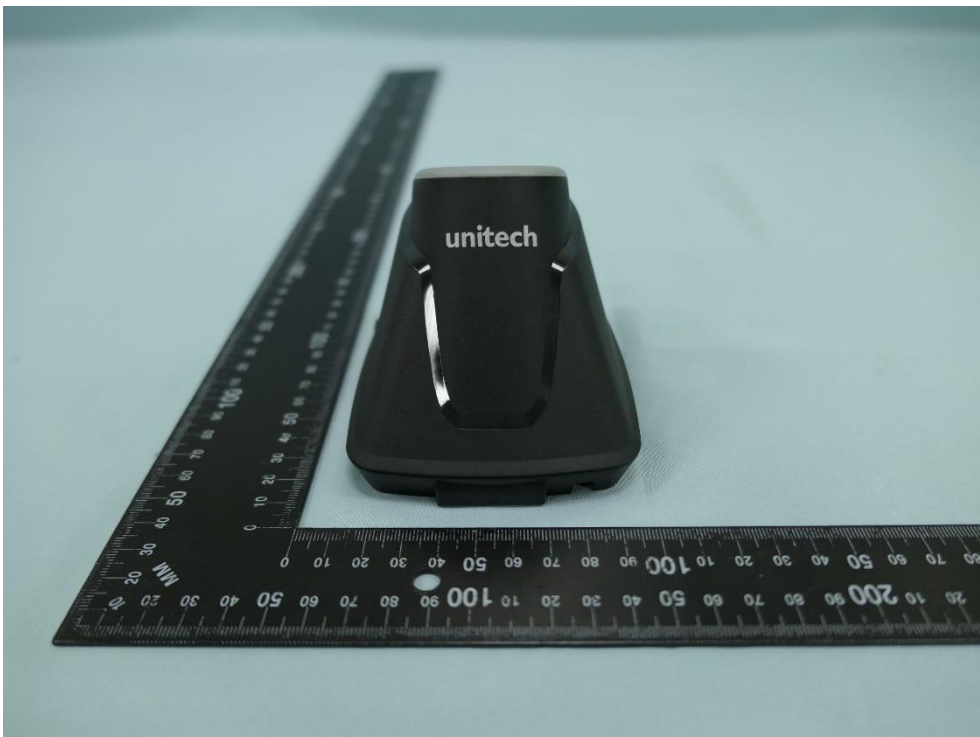

(16) Docking Photo