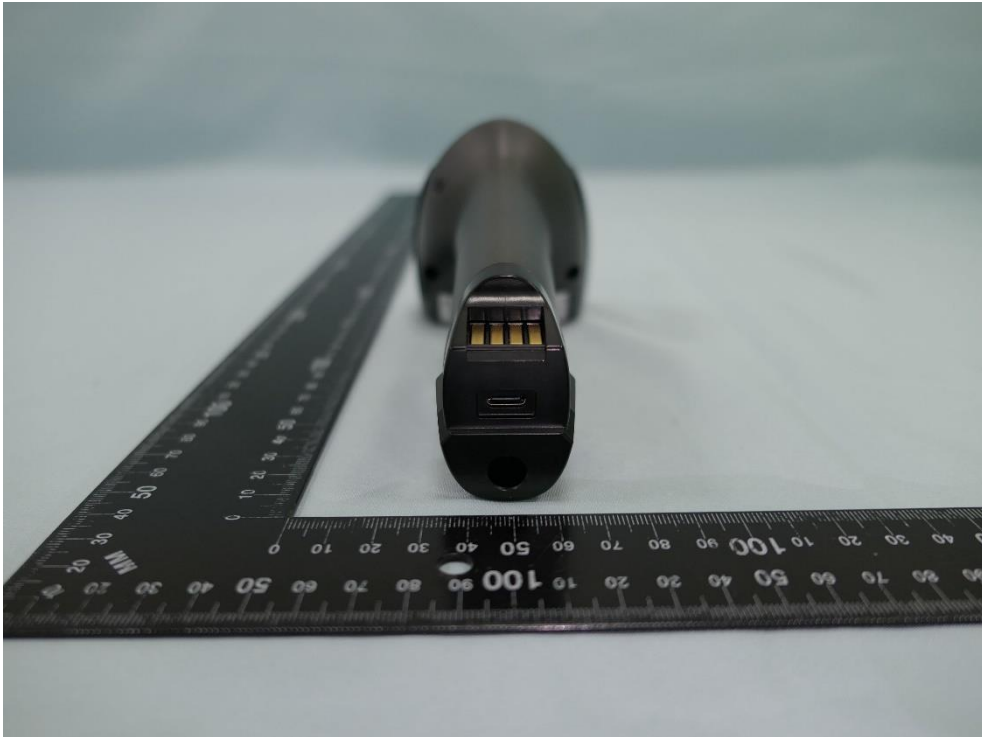

Product: Wireless 2D Imager Scanner

Brand Name: unitech

Model Number: MS852P

### External Photograph

(1) EUT Photo

(2) EUT Photo

(3) EUT Photo

(4) EUT Photo

(5) EUT Photo

(6) EUT Photo

(7) EUT Photo

(8) Dongle Photo

(9) Dongle Photo

(10) Dongle Photo

(11) Dongle Photo

(12) Dongle Photo

(13) Dongle Photo

(14) Docking Photo

(15) Docking Photo