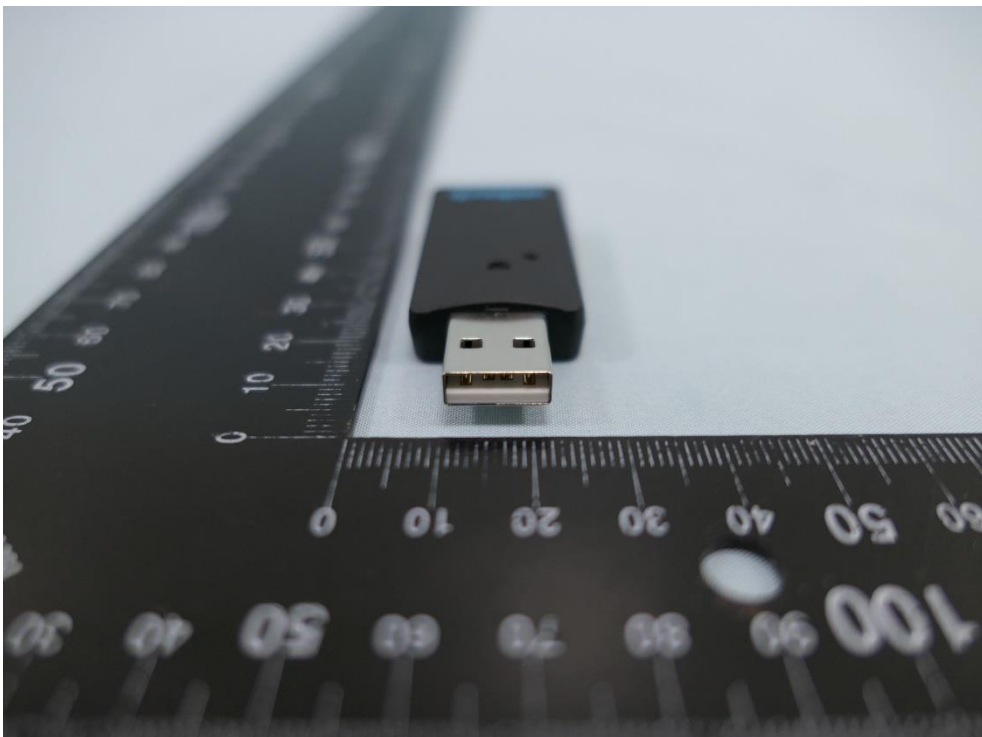

Product: Wireless 2D Imager Scanner

Brand Name: unitech

Model Number: MS852P

(8) Dongle Photo

(9) Dongle Photo

(10) Dongle Photo

(11) Dongle Photo

(12) Dongle Photo

(13) Dongle Photo

(14) Docking Photo

(15) Docking Photo