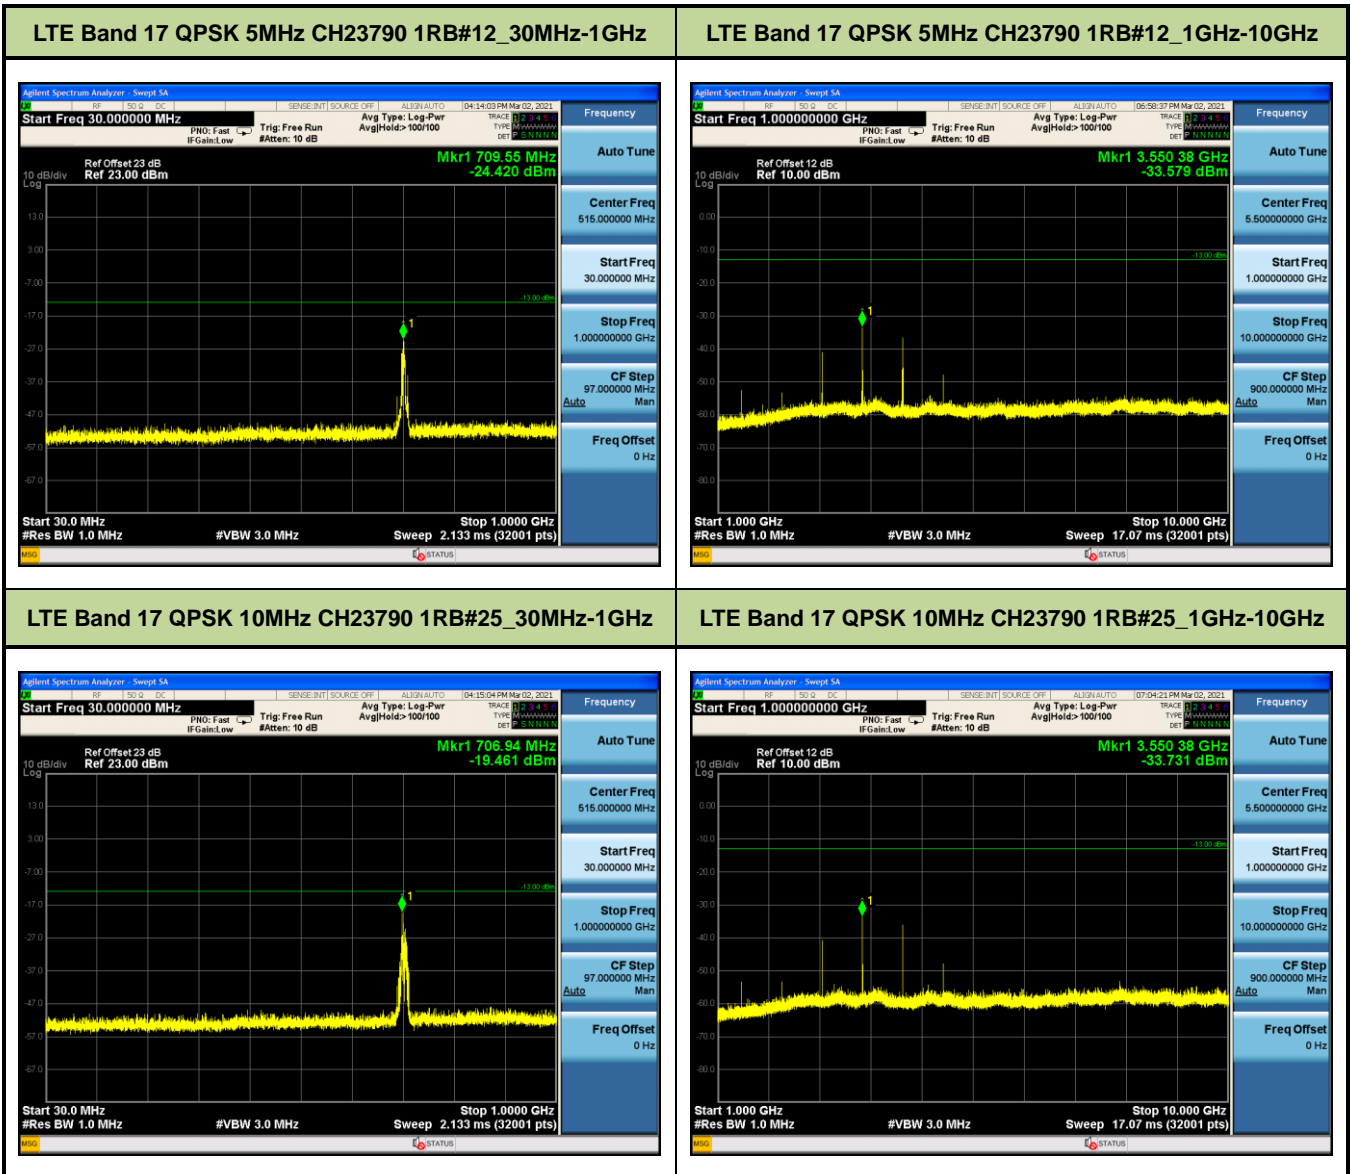

**LTE Band 7 16QAM 15MHz CH21100 1RB#36\_30MHz-1GHz**      **LTE Band 7 16QAM 15MHz CH21100 1RB#36\_1GHz-25GHz**

**LTE Band 7 16QAM 5MHz CH21425 1RB#12\_30MHz-1GHz**      **LTE Band 7 16QAM 5MHz CH21425 1RB#12\_1GHz-25GHz**

**LTE Band 7 16QAM 10MHz CH21400 1RB#25\_30MHz-1GHz**      **LTE Band 7 16QAM 10MHz CH21400 1RB#25\_1GHz-25GHz**

**LTE Band 7 16QAM 15MHz CH21375 1RB#36\_30MHz-1GHz**      **LTE Band 7 16QAM 15MHz CH21375 1RB#36\_1GHz-25GHz**

Test Mode	Modulation	Channel/ Frequency (MHz)	Bandwidth (MHz)	RB Size	RB Offset	Test Result
LTE Band 17 (Low Channel)	QPSK	CH23755 / 706.5MHz	5	1	12	Pass
		CH23780 / 709MHz	10	1	25	Pass
	16QAM	CH23755 / 706.5MHz	5	1	12	Pass
		CH23780 / 709MHz	10	1	25	Pass
LTE Band 17 (Middle Channel)	QPSK	CH23790 / 710MHz	5	1	12	Pass
			10	1	25	Pass
	16QAM		5	1	12	Pass
			10	1	25	Pass
LTE Band 17 (High Channel)	QPSK	CH23825 / 713.5MHz	5	1	12	Pass
		CH23800 / 711MHz	10	1	25	Pass
	16QAM	CH23825 / 713.5MHz	5	1	12	Pass
		CH23800 / 711MHz	10	1	25	Pass