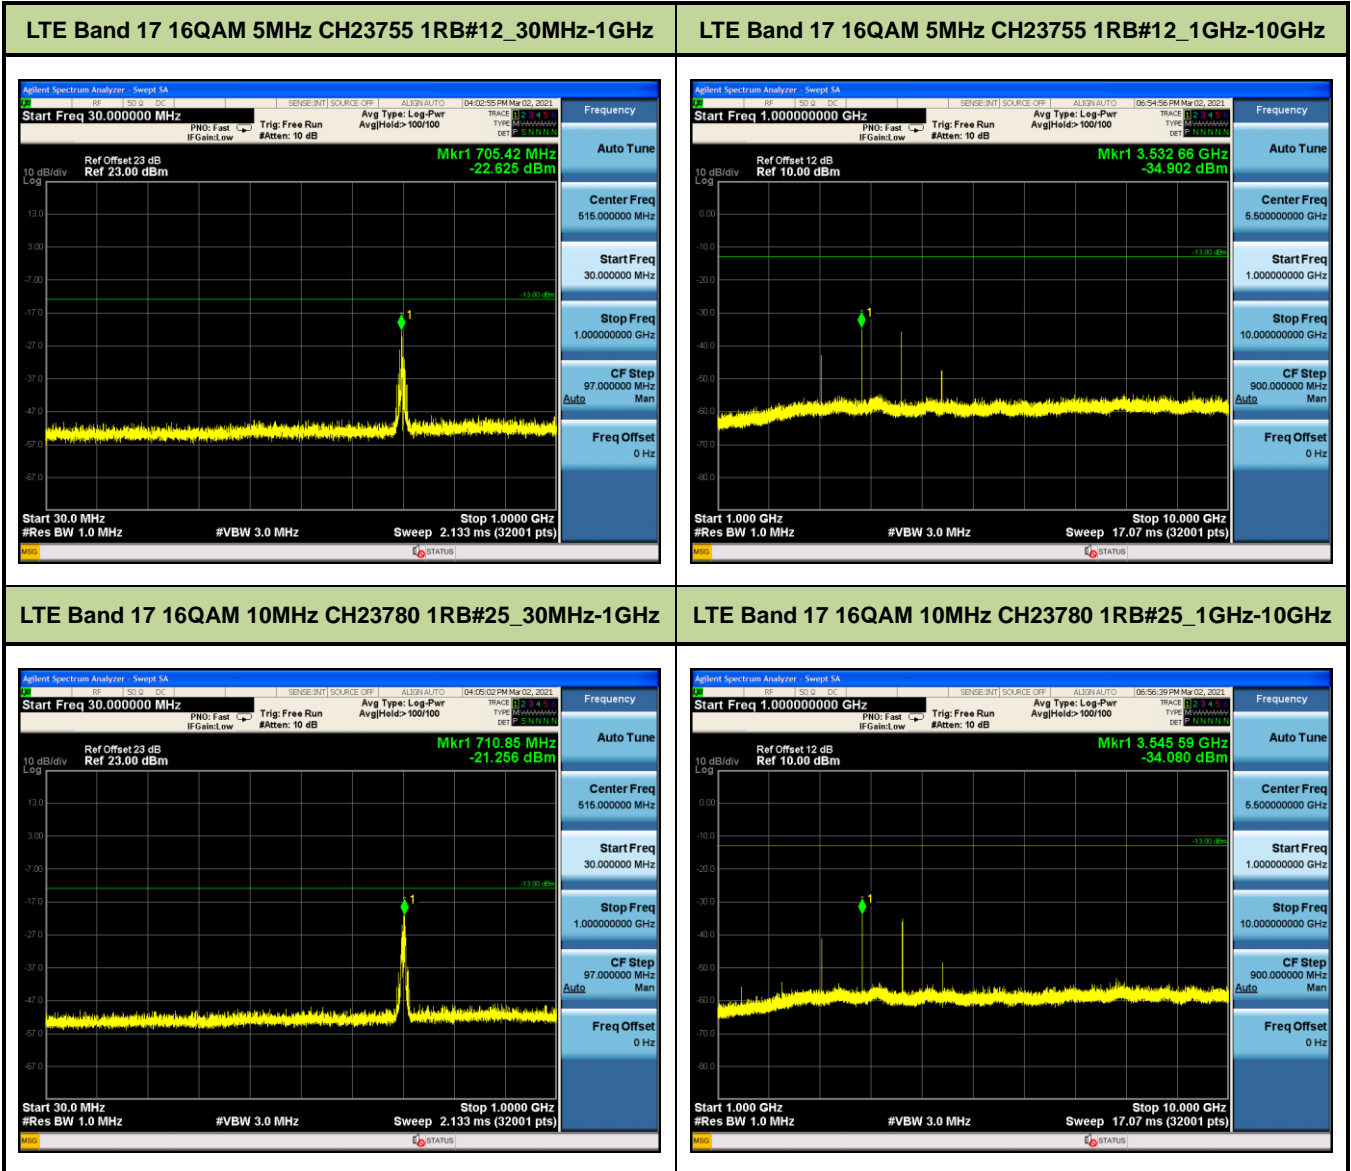

**LTE Band 7 16QAM 15MHz CH21100 1RB#36\_30MHz-1GHz**      **LTE Band 7 16QAM 15MHz CH21100 1RB#36\_1GHz-25GHz**

**LTE Band 7 16QAM 5MHz CH21425 1RB#12\_30MHz-1GHz**      **LTE Band 7 16QAM 5MHz CH21425 1RB#12\_1GHz-25GHz**

**LTE Band 7 16QAM 10MHz CH21400 1RB#25\_30MHz-1GHz**      **LTE Band 7 16QAM 10MHz CH21400 1RB#25\_1GHz-25GHz**

**LTE Band 7 16QAM 15MHz CH21375 1RB#36\_30MHz-1GHz**      **LTE Band 7 16QAM 15MHz CH21375 1RB#36\_1GHz-25GHz**

Test Mode	Modulation	Channel/ Frequency (MHz)	Bandwidth (MHz)	RB Size	RB Offset	Test Result
LTE Band 17 (Low Channel)	QPSK	CH23755 / 706.5MHz	5	1	12	Pass
		CH23780 / 709MHz	10	1	25	Pass
	16QAM	CH23755 / 706.5MHz	5	1	12	Pass
		CH23780 / 709MHz	10	1	25	Pass
LTE Band 17 (Middle Channel)	QPSK	CH23790 / 710MHz	5	1	12	Pass
			10	1	25	Pass
	16QAM		5	1	12	Pass
			10	1	25	Pass
LTE Band 17 (High Channel)	QPSK	CH23825 / 713.5MHz	5	1	12	Pass
		CH23800 / 711MHz	10	1	25	Pass
	16QAM	CH23825 / 713.5MHz	5	1	12	Pass
		CH23800 / 711MHz	10	1	25	Pass