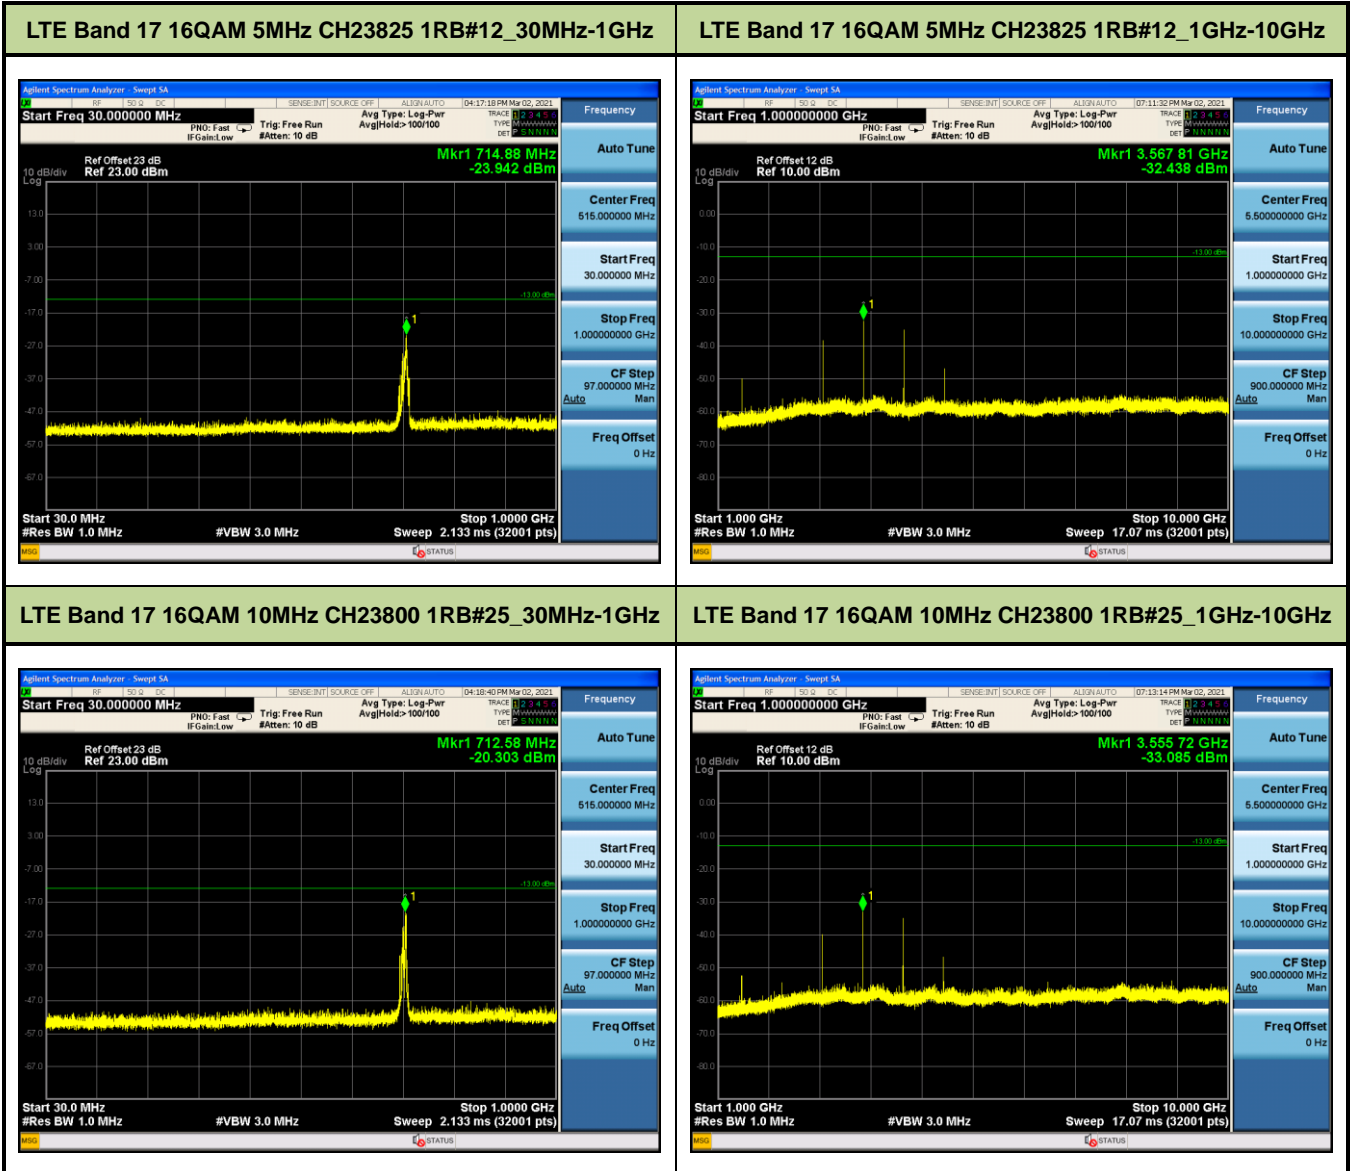

**LTE Band 7 16QAM 10MHz CH21400 1RB#25\_30MHz-1GHz**      **LTE Band 7 16QAM 10MHz CH21400 1RB#25\_1GHz-25GHz**

**LTE Band 7 16QAM 15MHz CH21375 1RB#36\_30MHz-1GHz**      **LTE Band 7 16QAM 15MHz CH21375 1RB#36\_1GHz-25GHz**

Test Mode	Modulation	Channel/ Frequency (MHz)	Bandwidth (MHz)	RB Size	RB Offset	Test Result
LTE Band 17 (Low Channel)	QPSK	CH23755 / 706.5MHz	5	1	12	Pass
		CH23780 / 709MHz	10	1	25	Pass
	16QAM	CH23755 / 706.5MHz	5	1	12	Pass
		CH23780 / 709MHz	10	1	25	Pass
LTE Band 17 (Middle Channel)	QPSK	CH23790 / 710MHz	5	1	12	Pass
			10	1	25	Pass
	16QAM		5	1	12	Pass
			10	1	25	Pass
LTE Band 17 (High Channel)	QPSK	CH23825 / 713.5MHz	5	1	12	Pass
		CH23800 / 711MHz	10	1	25	Pass
	16QAM	CH23825 / 713.5MHz	5	1	12	Pass
		CH23800 / 711MHz	10	1	25	Pass

Test Mode	Modulation	Channel/ Frequency (MHz)	Bandwidth (MHz)	RB Size	RB Offset	Test Result
LTE Band 41 (Low Channel)	QPSK	CH40265 / 2557.5MHz	5	1	12	Pass
		CH40290 / 2560MHz	10	1	25	Pass
		CH40315 / 2562.5MHz	15	1	36	Pass
		CH40340 / 2565MHz	20	1	49	Pass
	16QAM	CH40265 / 2557.5MHz	5	1	12	Pass
		CH40290 / 2560MHz	10	1	25	Pass
		CH40315 / 2562.5MHz	15	1	36	Pass
		CH40340 / 2565MHz	20	1	49	Pass
LTE Band 41 (Middle Channel)	QPSK	CH40740 / 2605MHz	5	1	12	Pass
			10	1	25	Pass
			15	1	36	Pass
			20	1	49	Pass
	16QAM		5	1	12	Pass
			10	1	25	Pass
			15	1	36	Pass
			20	1	49	Pass
LTE Band 41 (High Channel)	QPSK	CH41215 / 2652.5MHz	5	1	12	Pass
		CH41190 / 2650MHz	10	1	25	Pass
		CH41165 / 2647.5MHz	15	1	36	Pass
		CH41140 / 2645MHz	20	1	49	Pass
	16QAM	CH41215 / 2652.5MHz	5	1	12	Pass
		CH41190 / 2650MHz	10	1	25	Pass
		CH41165 / 2647.5MHz	15	1	36	Pass
		CH41140 / 2645MHz	20	1	49	Pass