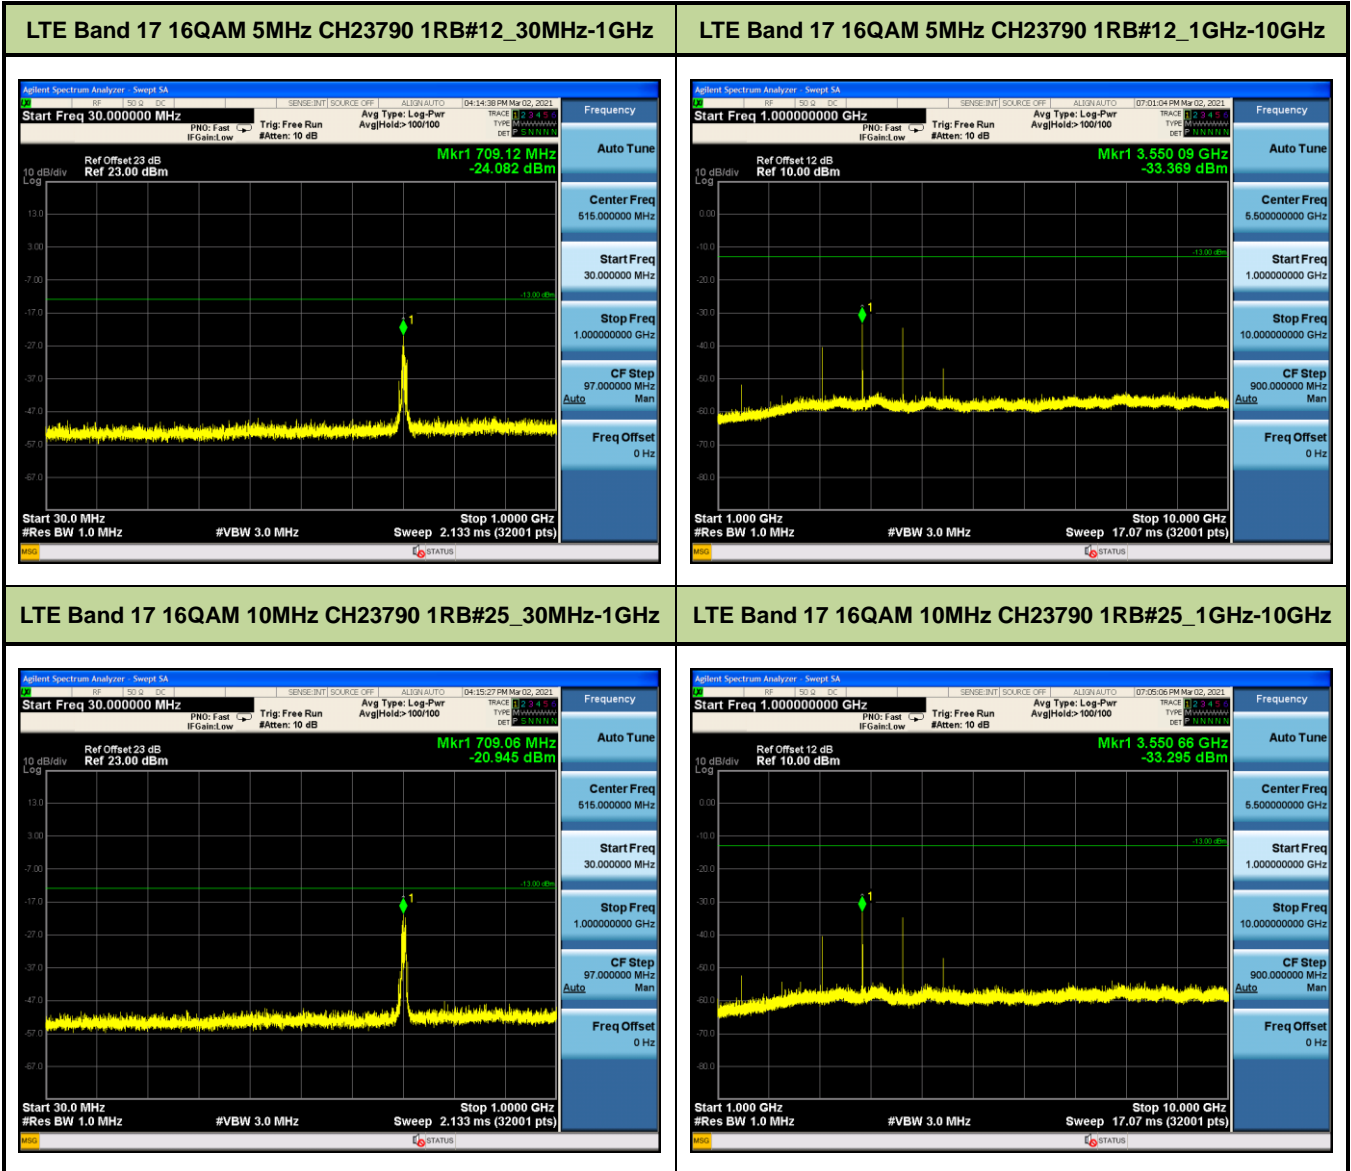

**LTE Band 7 16QAM 15MHz CH21100 1RB#36\_30MHz-1GHz**      **LTE Band 7 16QAM 15MHz CH21100 1RB#36\_1GHz-25GHz**

**LTE Band 7 16QAM 5MHz CH21425 1RB#12\_30MHz-1GHz**      **LTE Band 7 16QAM 5MHz CH21425 1RB#12\_1GHz-25GHz**

**LTE Band 7 16QAM 10MHz CH21400 1RB#25\_30MHz-1GHz**      **LTE Band 7 16QAM 10MHz CH21400 1RB#25\_1GHz-25GHz**

**LTE Band 7 16QAM 15MHz CH21375 1RB#36\_30MHz-1GHz**      **LTE Band 7 16QAM 15MHz CH21375 1RB#36\_1GHz-25GHz**

Test Mode	Modulation	Channel/ Frequency (MHz)	Bandwidth (MHz)	RB Size	RB Offset	Test Result
LTE Band 17 (Low Channel)	QPSK	CH23755 / 706.5MHz	5	1	12	Pass
		CH23780 / 709MHz	10	1	25	Pass
	16QAM	CH23755 / 706.5MHz	5	1	12	Pass
		CH23780 / 709MHz	10	1	25	Pass
LTE Band 17 (Middle Channel)	QPSK	CH23790 / 710MHz	5	1	12	Pass
			10	1	25	Pass
	16QAM		5	1	12	Pass
			10	1	25	Pass
LTE Band 17 (High Channel)	QPSK	CH23825 / 713.5MHz	5	1	12	Pass
		CH23800 / 711MHz	10	1	25	Pass
	16QAM	CH23825 / 713.5MHz	5	1	12	Pass
		CH23800 / 711MHz	10	1	25	Pass