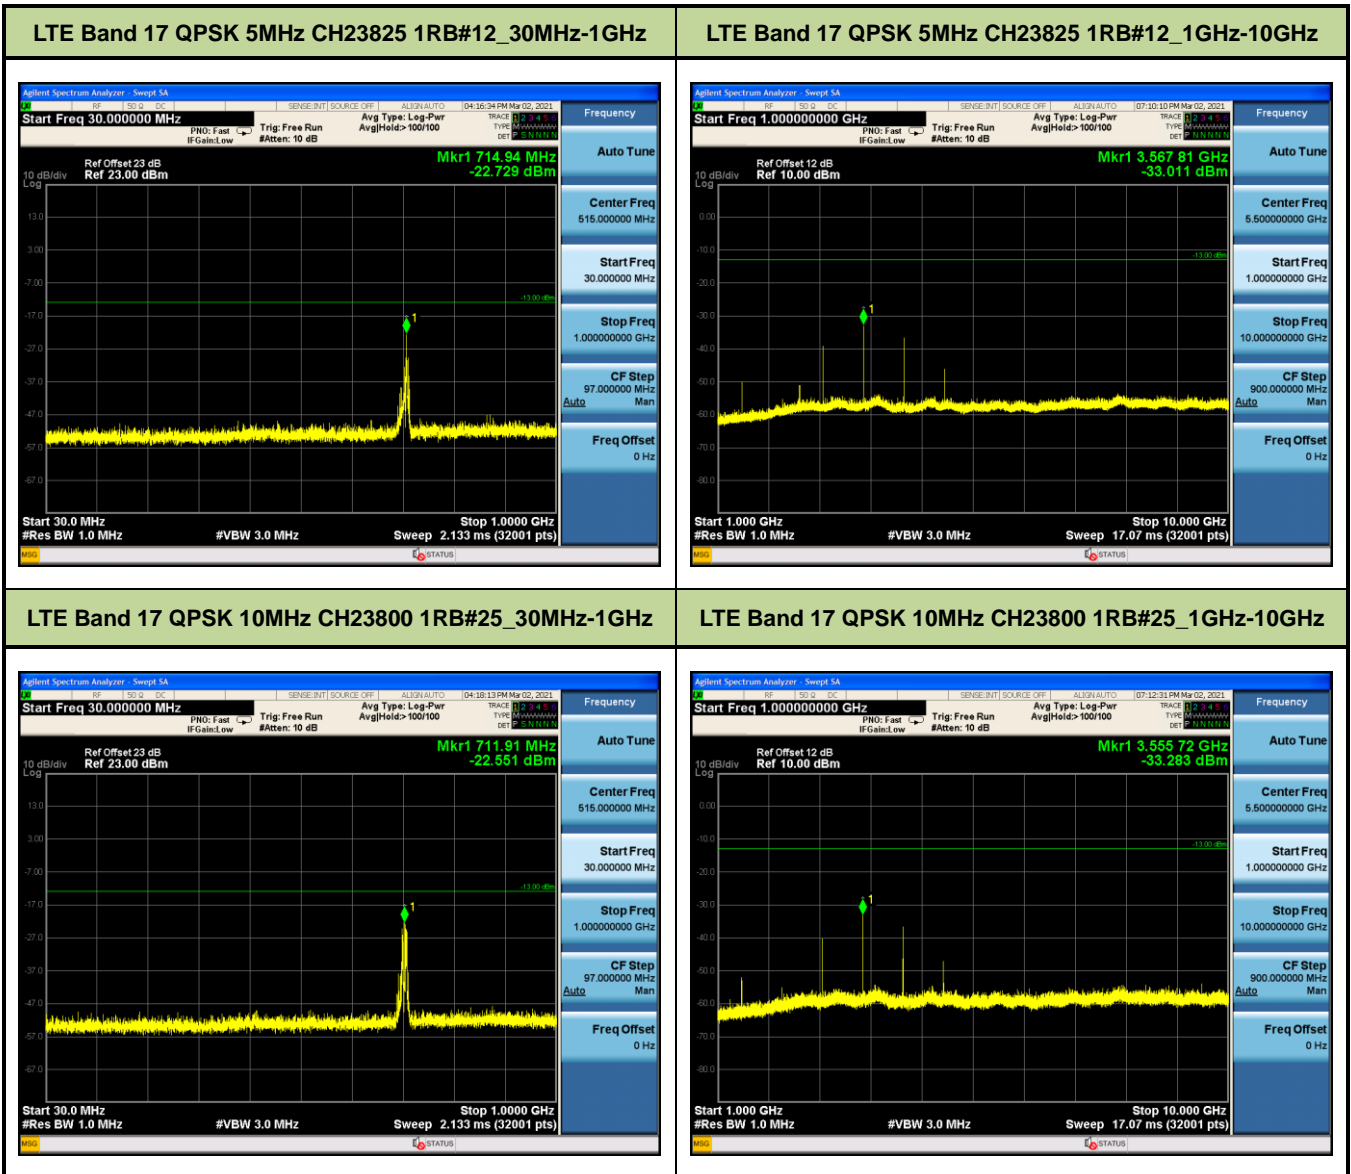

**LTE Band 7 16QAM 15MHz CH21100 1RB#36\_30MHz-1GHz**      **LTE Band 7 16QAM 15MHz CH21100 1RB#36\_1GHz-25GHz**

**LTE Band 7 16QAM 5MHz CH21425 1RB#12\_30MHz-1GHz**      **LTE Band 7 16QAM 5MHz CH21425 1RB#12\_1GHz-25GHz**

**LTE Band 7 16QAM 10MHz CH21400 1RB#25\_30MHz-1GHz**      **LTE Band 7 16QAM 10MHz CH21400 1RB#25\_1GHz-25GHz**

**LTE Band 7 16QAM 15MHz CH21375 1RB#36\_30MHz-1GHz**      **LTE Band 7 16QAM 15MHz CH21375 1RB#36\_1GHz-25GHz**

Test Mode	Modulation	Channel/ Frequency (MHz)	Bandwidth (MHz)	RB Size	RB Offset	Test Result
LTE Band 17 (Low Channel)	QPSK	CH23755 / 706.5MHz	5	1	12	Pass
		CH23780 / 709MHz	10	1	25	Pass
	16QAM	CH23755 / 706.5MHz	5	1	12	Pass
		CH23780 / 709MHz	10	1	25	Pass
LTE Band 17 (Middle Channel)	QPSK	CH23790 / 710MHz	5	1	12	Pass
			10	1	25	Pass
	16QAM		5	1	12	Pass
			10	1	25	Pass
LTE Band 17 (High Channel)	QPSK	CH23825 / 713.5MHz	5	1	12	Pass
		CH23800 / 711MHz	10	1	25	Pass
	16QAM	CH23825 / 713.5MHz	5	1	12	Pass
		CH23800 / 711MHz	10	1	25	Pass