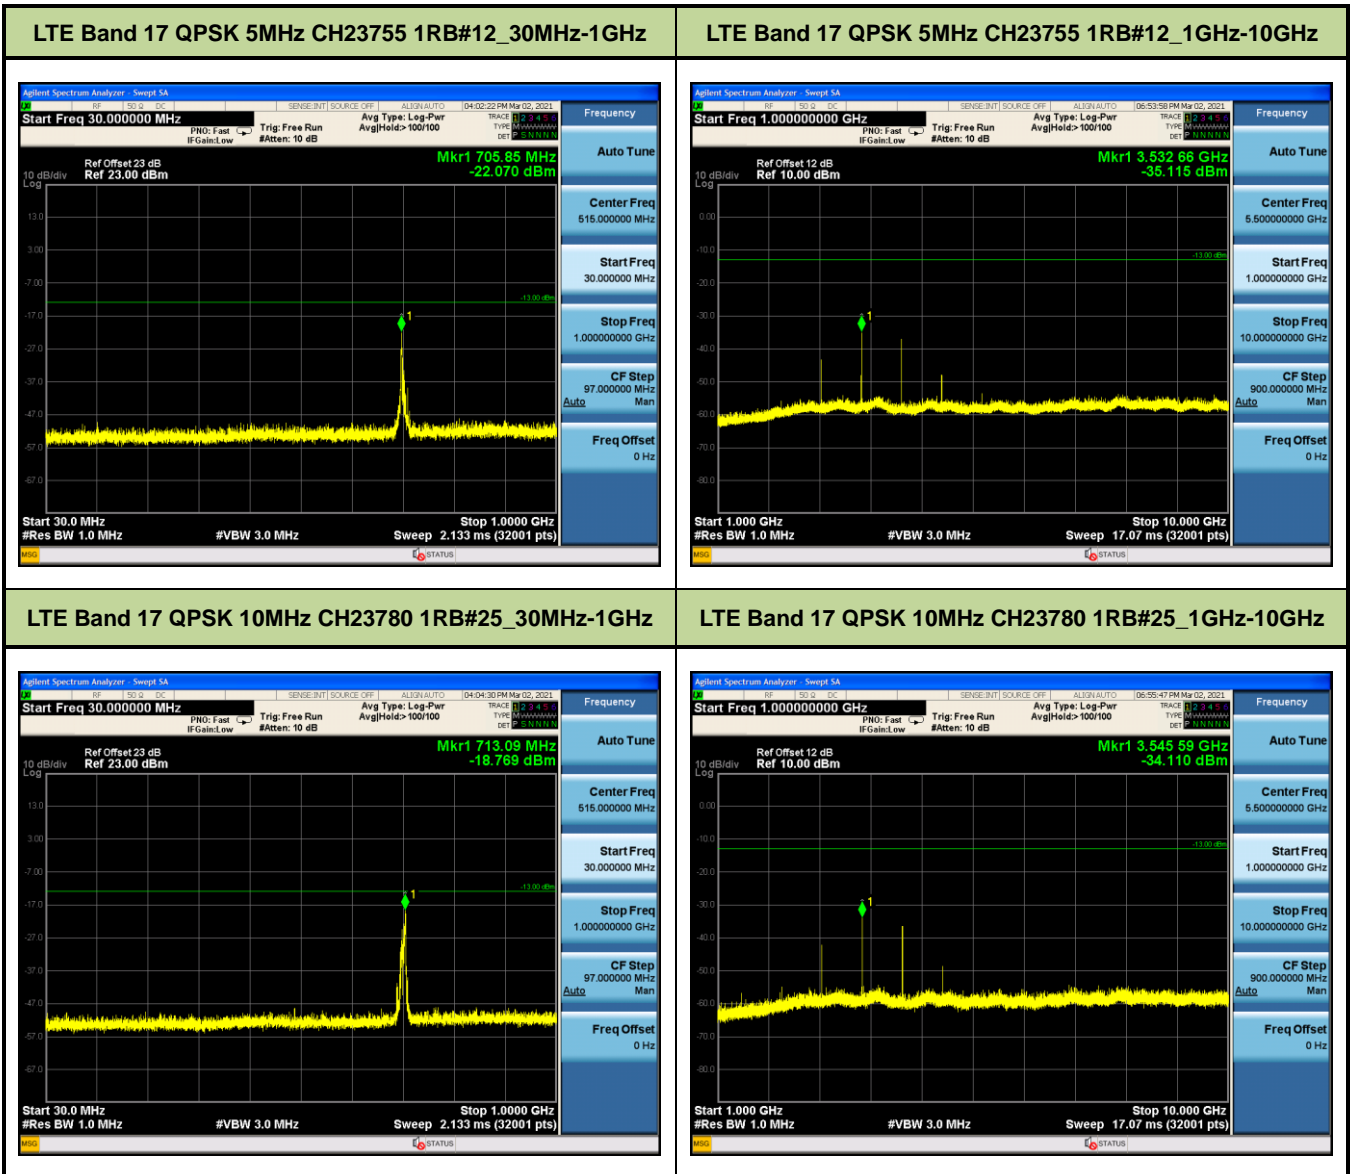

**LTE Band 7 16QAM 15MHz CH21100 1RB#36\_30MHz-1GHz**      **LTE Band 7 16QAM 15MHz CH21100 1RB#36\_1GHz-25GHz**

**LTE Band 7 16QAM 5MHz CH21425 1RB#12\_30MHz-1GHz**      **LTE Band 7 16QAM 5MHz CH21425 1RB#12\_1GHz-25GHz**

**LTE Band 7 16QAM 10MHz CH21400 1RB#25\_30MHz-1GHz**      **LTE Band 7 16QAM 10MHz CH21400 1RB#25\_1GHz-25GHz**

**LTE Band 7 16QAM 15MHz CH21375 1RB#36\_30MHz-1GHz**      **LTE Band 7 16QAM 15MHz CH21375 1RB#36\_1GHz-25GHz**

Test Mode	Modulation	Channel/ Frequency (MHz)	Bandwidth (MHz)	RB Size	RB Offset	Test Result
LTE Band 17 (Low Channel)	QPSK	CH23755 / 706.5MHz	5	1	12	Pass
		CH23780 / 709MHz	10	1	25	Pass
	16QAM	CH23755 / 706.5MHz	5	1	12	Pass
		CH23780 / 709MHz	10	1	25	Pass
LTE Band 17 (Middle Channel)	QPSK	CH23790 / 710MHz	5	1	12	Pass
			10	1	25	Pass
	16QAM		5	1	12	Pass
			10	1	25	Pass
LTE Band 17 (High Channel)	QPSK	CH23825 / 713.5MHz	5	1	12	Pass
		CH23800 / 711MHz	10	1	25	Pass
	16QAM	CH23825 / 713.5MHz	5	1	12	Pass
		CH23800 / 711MHz	10	1	25	Pass