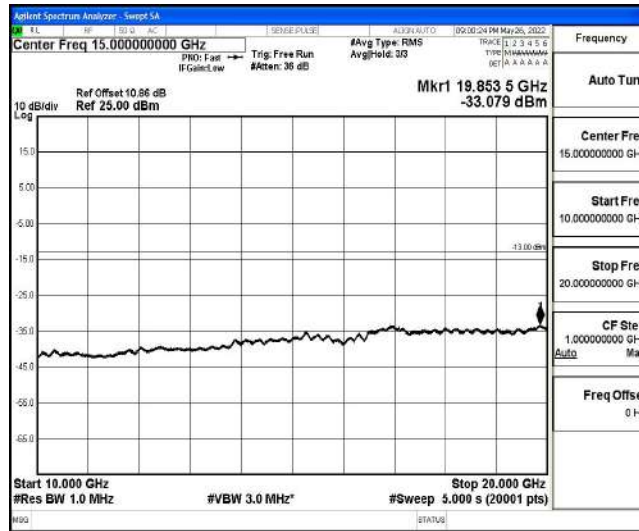

Band66-15MHz-QPSK-132322-1RB#0-Range1: 0.009~0.15MHz

Band66-15MHz-QPSK-132322-1RB#0-Range2:0.15~30MHz

Band66-15MHz-QPSK-132322-1RB#0-Range3:30~1000MHz

Band66-15MHz-QPSK-132322-1RB#0-Range4:1000~10000MHz

Band66-15MHz-QPSK-132322-1RB#0-Range5:10000~20000MHz