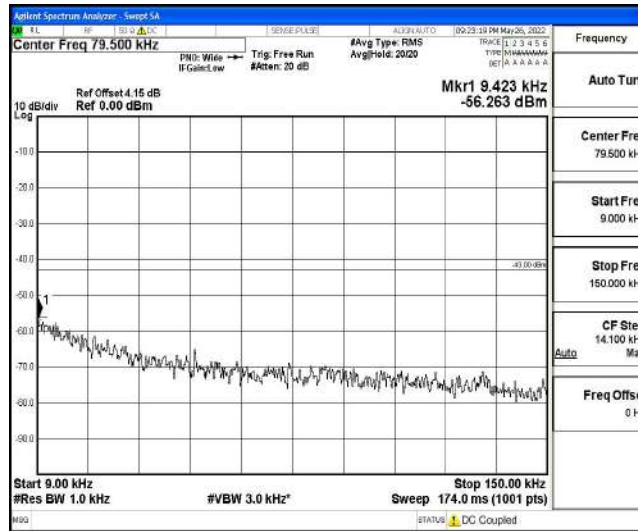

Band66-20MHz-QPSK-132072-1RB#0-Range1:0.009~0.15MHz

Band66-20MHz-QPSK-132072-1RB#0-Range2:0.15~30MHz