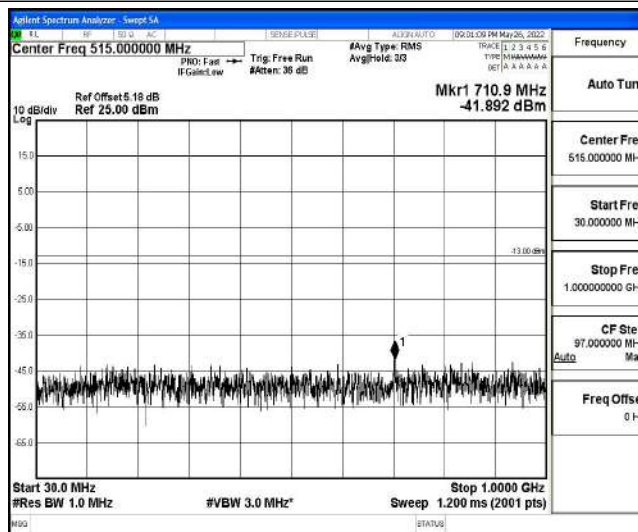

Band66-15MHz-16QAM-132047-1RB#0-Range5:10000~20000MHz

Band66-15MHz-16QAM-132322-1RB#0-Range1:0.009~0.15MHz

Band66-15MHz-16QAM-132322-1RB#0-Range2:0.15~30MHz

Band66-15MHz-16QAM-132322-1RB#0-Range3:30~1000MHz