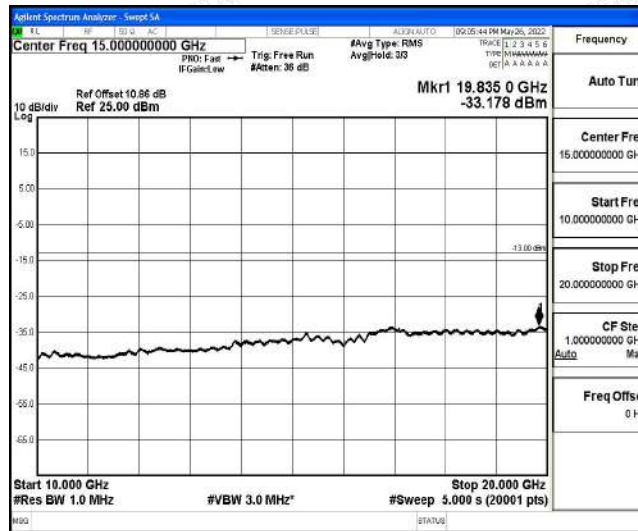

Band66-15MHz-16QAM-132322-1RB#0-Range4:1000~10000MHz

Band66-15MHz-16QAM-132322-1RB#0-Range5:10000~20000MHz

Band66-15MHz-16QAM-132597-1RB#0-Range1:0.009~0.15MHz

Band66-15MHz-16QAM-132597-1RB#0-Range2:0.15~30MHz