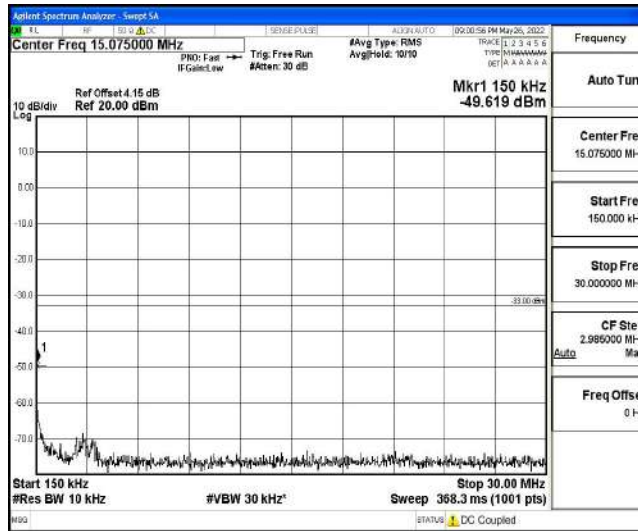

Band66-15MHz-16QAM-132047-1RB#0-Range5:10000~20000MHz

Band66-15MHz-16QAM-132322-1RB#0-Range1:0.009~0.15MHz

Band66-15MHz-16QAM-132322-1RB#0-Range2:0.15~30MHz

Band66-15MHz-16QAM-132322-1RB#0-Range3:30~1000MHz