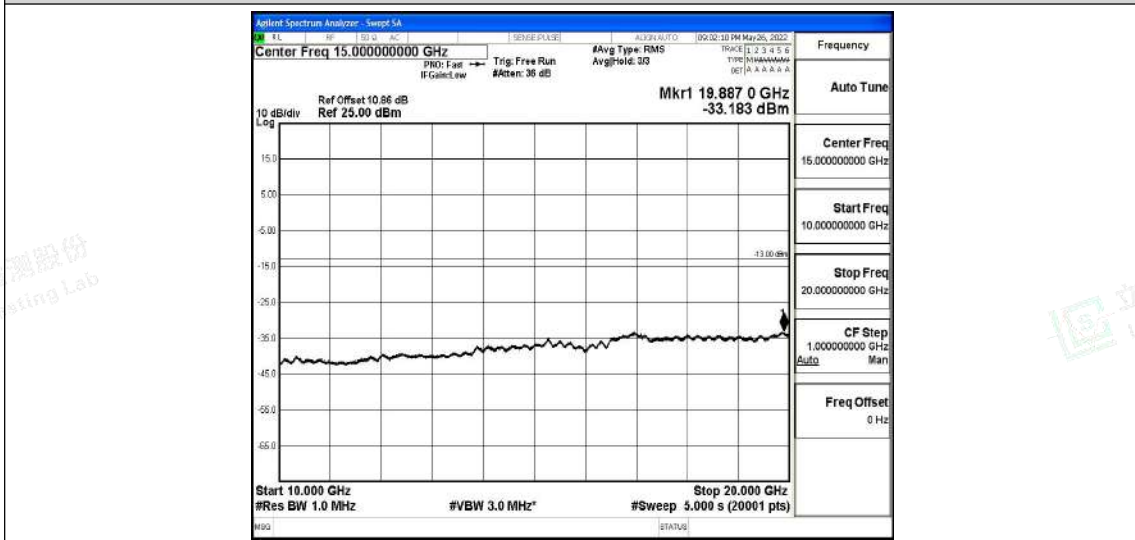

Band66-15MHz-16QAM-132322-1RB#0-Range5:10000~20000MHz

Band66-15MHz-16QAM-132597-1RB#0-Range1:0.009~0.15MHz