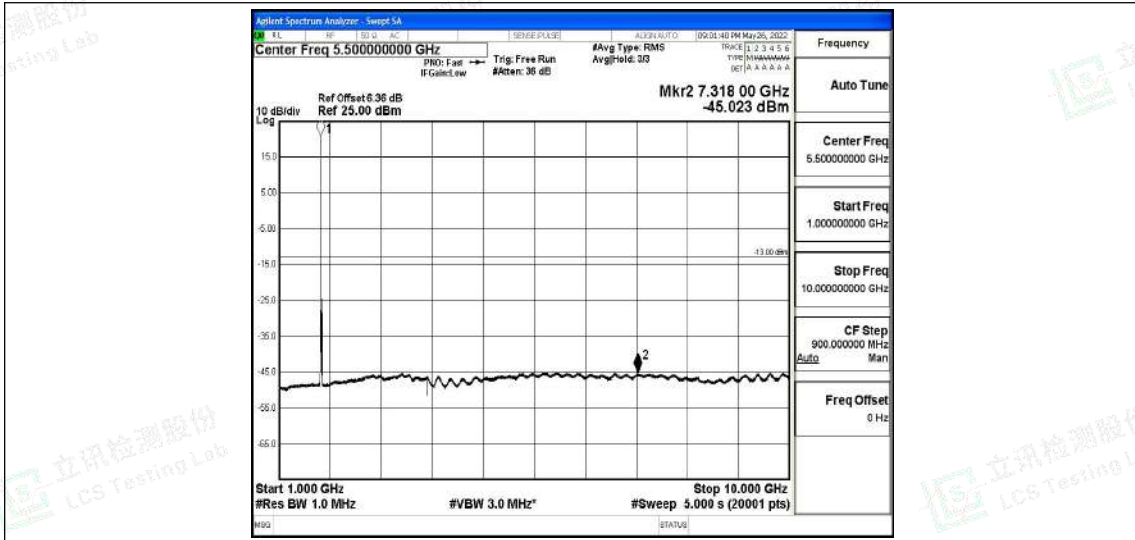

Band66-15MHz-16QAM-132322-1RB#0-Range4:1000~10000MHz

Band66-15MHz-16QAM-132322-1RB#0-Range5:10000~20000MHz