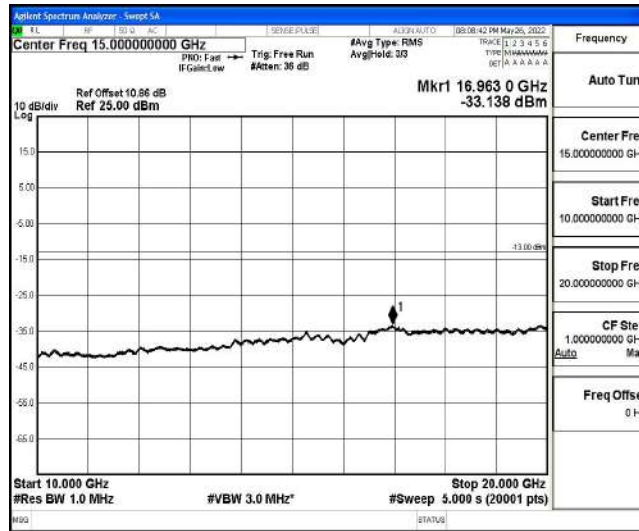

Band66-5MHz-16QAM-132322-1RB#0-Range3:30~1000MHz

Band66-5MHz-16QAM-132322-1RB#0-Range4:1000~10000MHz

Band66-5MHz-16QAM-132322-1RB#0-Range5:10000~20000MHz

Band66-5MHz-16QAM-132647-1RB#0-Range1:0.009~0.15MHz