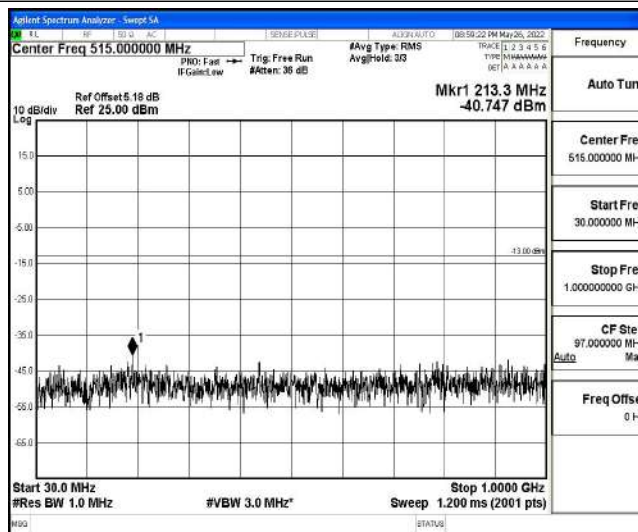

Band66-15MHz-QPSK-132322-1RB#0-Range1: 0.009~0.15MHz

Band66-15MHz-QPSK-132322-1RB#0-Range2:0.15~30MHz

Band66-15MHz-QPSK-132322-1RB#0-Range3:30~1000MHz

Band66-15MHz-QPSK-132322-1RB#0-Range4:1000~10000MHz

Band66-15MHz-QPSK-132322-1RB#0-Range5:10000~20000MHz