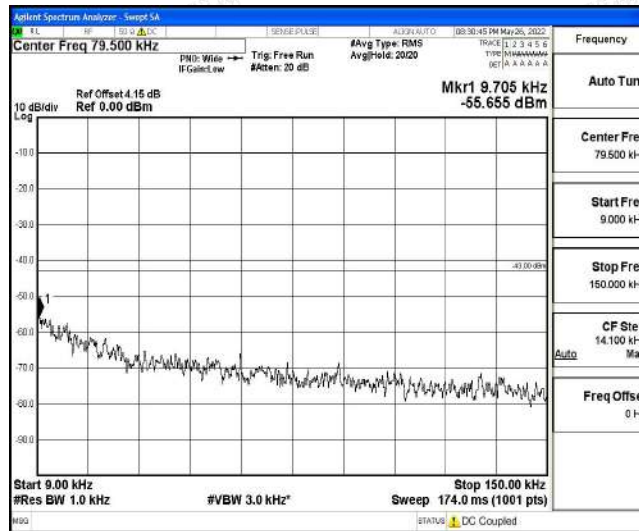

Band66-10MHz-16QAM-132322-1RB#0-Range1:0.009~0.15MHz

Band66-10MHz-16QAM-132322-1RB#0-Range2:0.15~30MHz