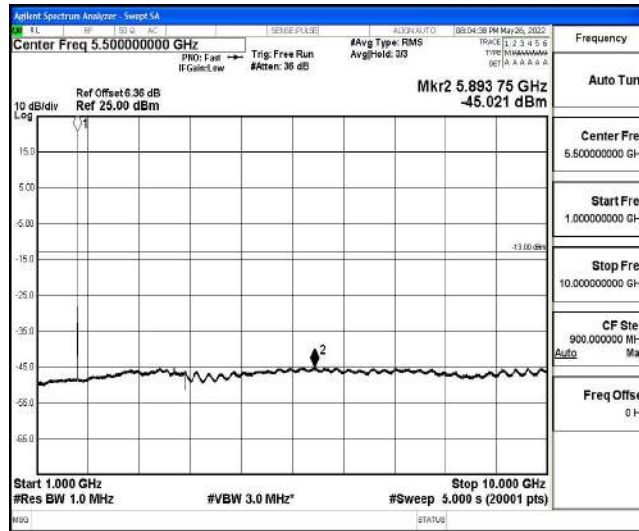

Band66-5MHz-16QAM-131997-1RB#0-Range4: 1000~10000MHz

Band66-5MHz-16QAM-131997-1RB#0-Range5: 10000~20000MHz

Band66-5MHz-16QAM-132322-1RB#0-Range1: 0.009~0.15MHz

Band66-5MHz-16QAM-132322-1RB#0-Range2:0.15~30MHz