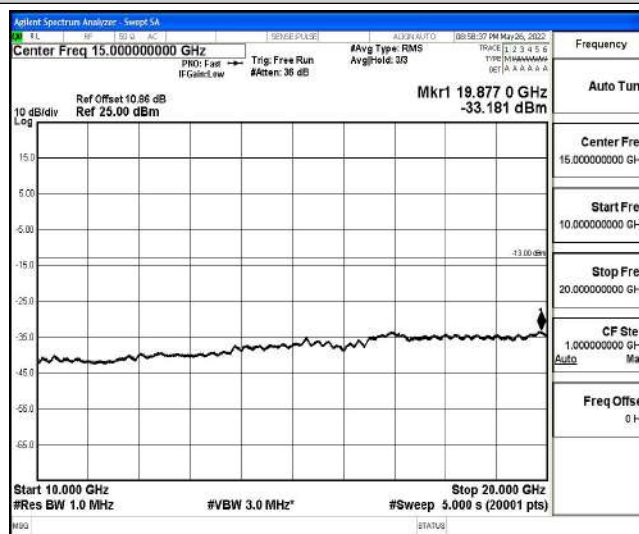

Band66-15MHz-16QAM-132047-1RB#0-Range5:10000~20000MHz

Band66-15MHz-16QAM-132322-1RB#0-Range1:0.009~0.15MHz