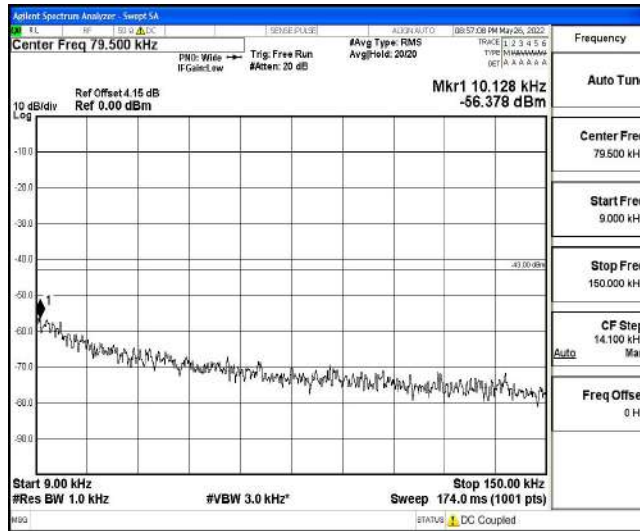

Band66-15MHz-16QAM-132047-1RB#0-Range1:0.009~0.15MHz

Band66-15MHz-16QAM-132047-1RB#0-Range2:0.15~30MHz