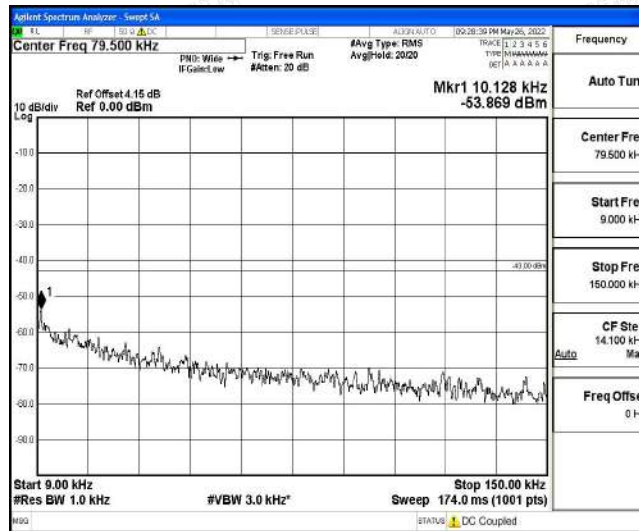

Band66-20MHz-16QAM-132322-1RB#0-Range1:0.009~0.15MHz

Band66-20MHz-16QAM-132322-1RB#0-Range2:0.15~30MHz