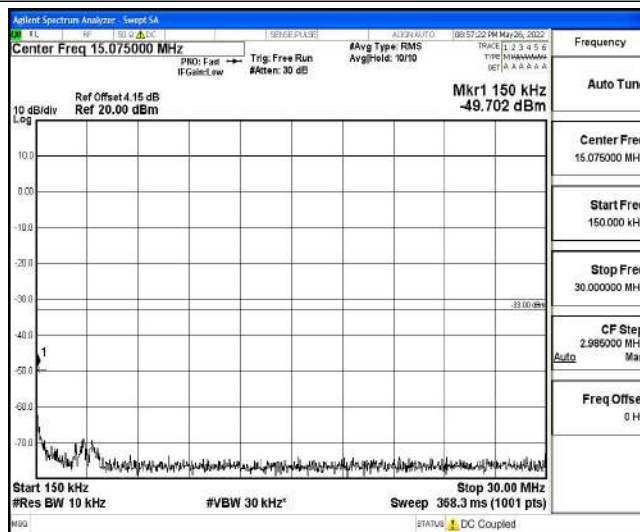

Band66-15MHz-16QAM-132047-1RB#0-Range2:0.15~30MHz

Band66-15MHz-16QAM-132047-1RB#0-Range3:30~1000MHz