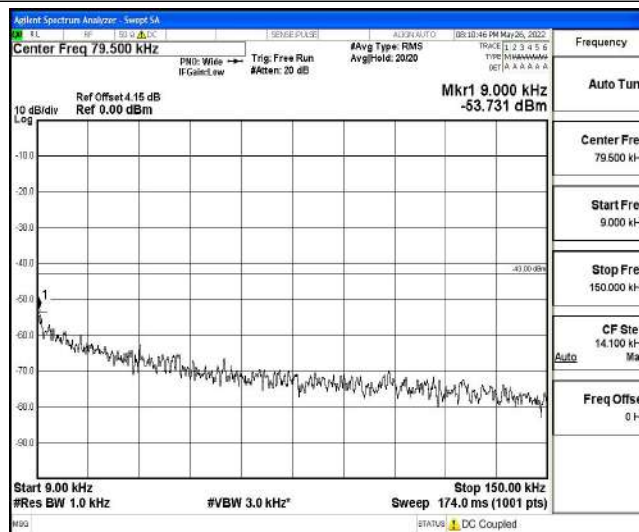

Band66-5MHz-16QAM-132322-1RB#0-Range3:30~1000MHz

Band66-5MHz-16QAM-132322-1RB#0-Range4:1000~10000MHz

Band66-5MHz-16QAM-132322-1RB#0-Range5:10000~20000MHz

Band66-5MHz-16QAM-132647-1RB#0-Range1:0.009~0.15MHz