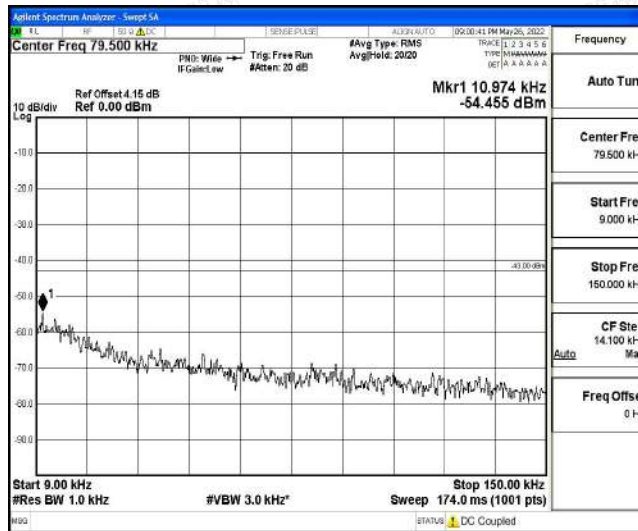

Band66-15MHz-16QAM-132322-1RB#0-Range1:0.009~0.15MHz

Band66-15MHz-16QAM-132322-1RB#0-Range2:0.15~30MHz