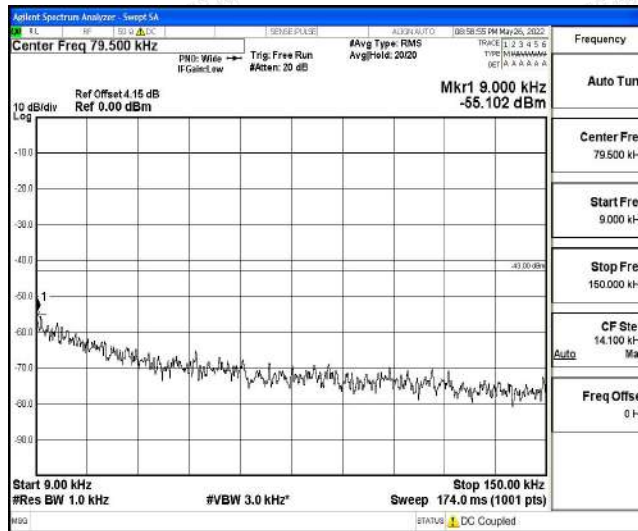

Band66-15MHz-QPSK-132322-1RB#0-Range1: 0.009~0.15MHz

Band66-15MHz-QPSK-132322-1RB#0-Range2:0.15~30MHz