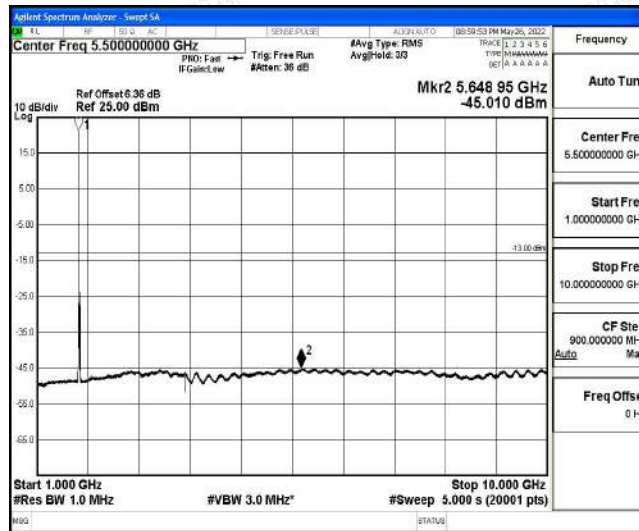

Band66-15MHz-QPSK-132322-1RB#0-Range1: 0.009~0.15MHz

Band66-15MHz-QPSK-132322-1RB#0-Range2:0.15~30MHz

Band66-15MHz-QPSK-132322-1RB#0-Range3:30~1000MHz

Band66-15MHz-QPSK-132322-1RB#0-Range4:1000~10000MHz

Band66-15MHz-QPSK-132322-1RB#0-Range5:10000~20000MHz