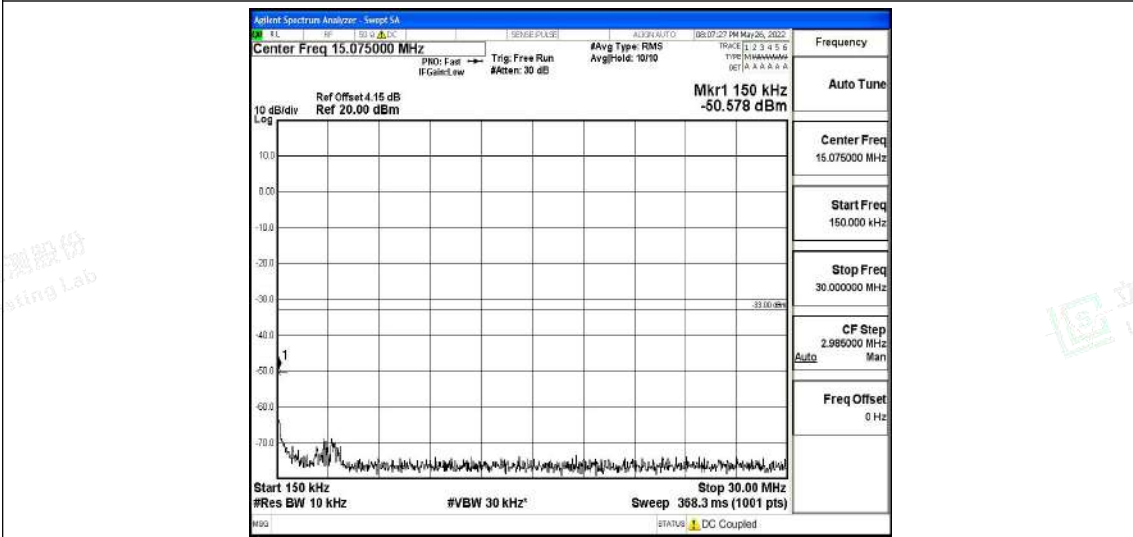

Band66-5MHz-16QAM-131997-1RB#0-Range4: 1000~10000MHz

Band66-5MHz-16QAM-131997-1RB#0-Range5: 10000~20000MHz

Band66-5MHz-16QAM-132322-1RB#0-Range1: 0.009~0.15MHz

Band66-5MHz-16QAM-132322-1RB#0-Range2:0.15~30MHz