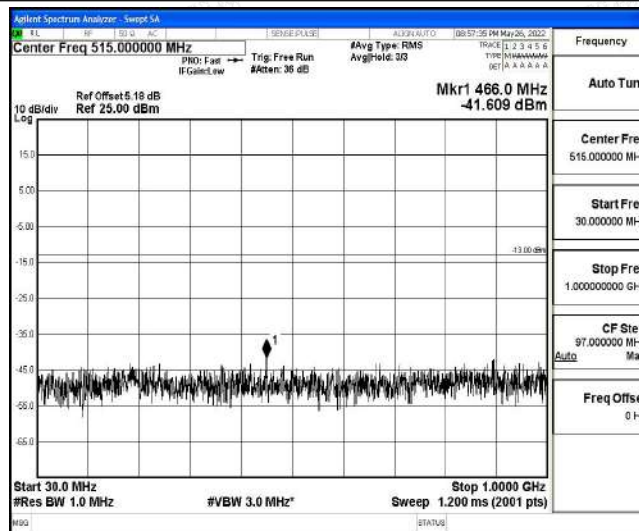

Band66-15MHz-16QAM-132047-1RB#0-Range1:0.009~0.15MHz

Band66-15MHz-16QAM-132047-1RB#0-Range2:0.15~30MHz

Band66-15MHz-16QAM-132047-1RB#0-Range3:30~1000MHz

Band66-15MHz-16QAM-132047-1RB#0-Range4:1000~10000MHz