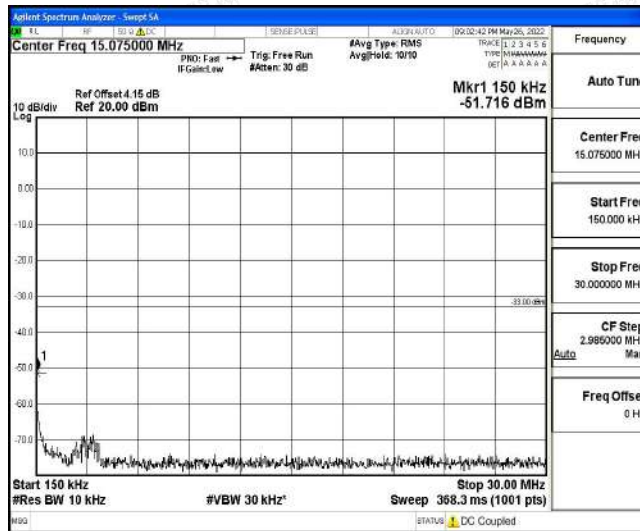

Band66-15MHz-QPSK-132597-1RB#0-Range2:0.15~30MHz

Band66-15MHz-QPSK-132597-1RB#0-Range3:30~1000MHz