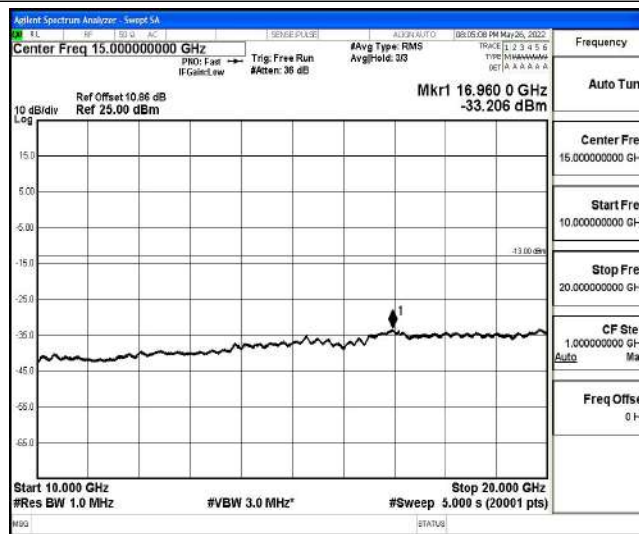

Band66-5MHz-16QAM-131997-1RB#0-Range4: 1000~10000MHz

Band66-5MHz-16QAM-131997-1RB#0-Range5: 10000~20000MHz

Band66-5MHz-16QAM-132322-1RB#0-Range1: 0.009~0.15MHz

Band66-5MHz-16QAM-132322-1RB#0-Range2:0.15~30MHz