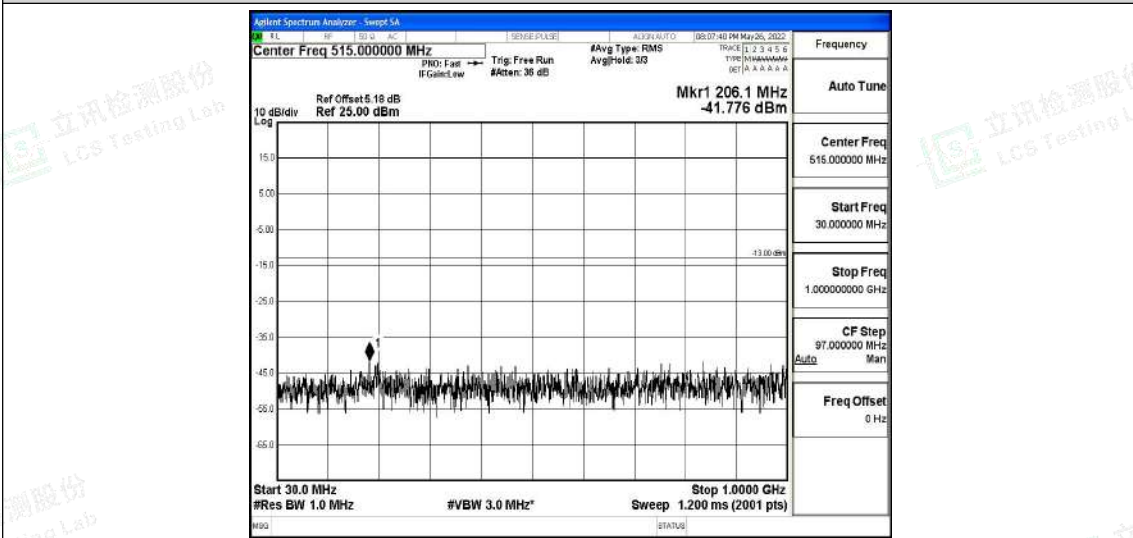

Band66-5MHz-16QAM-132322-1RB#0-Range3:30~1000MHz

Band66-5MHz-16QAM-132322-1RB#0-Range4:1000~10000MHz