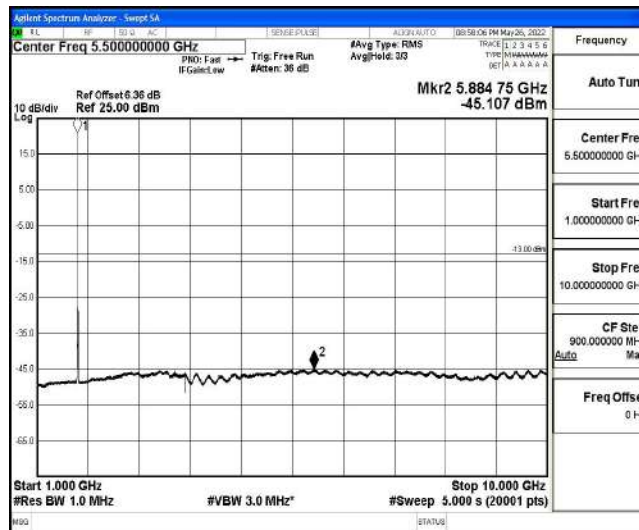

Band66-15MHz-16QAM-132047-1RB#0-Range1:0.009~0.15MHz

Band66-15MHz-16QAM-132047-1RB#0-Range2:0.15~30MHz

Band66-15MHz-16QAM-132047-1RB#0-Range3:30~1000MHz

Band66-15MHz-16QAM-132047-1RB#0-Range4:1000~10000MHz