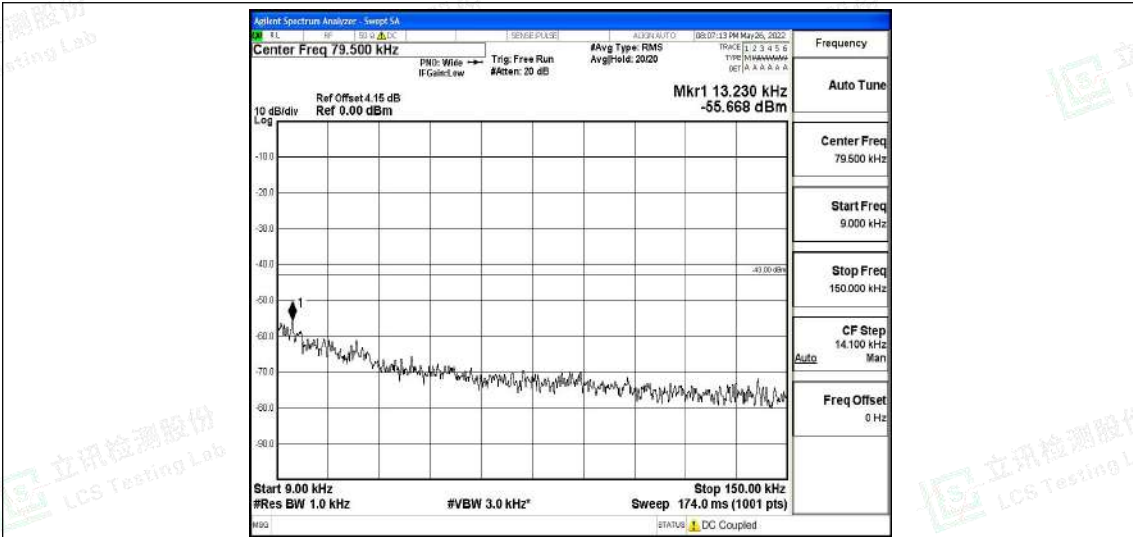

Band66-5MHz-16QAM-131997-1RB#0-Range4: 1000~10000MHz

Band66-5MHz-16QAM-131997-1RB#0-Range5: 10000~20000MHz

Band66-5MHz-16QAM-132322-1RB#0-Range1: 0.009~0.15MHz

Band66-5MHz-16QAM-132322-1RB#0-Range2:0.15~30MHz