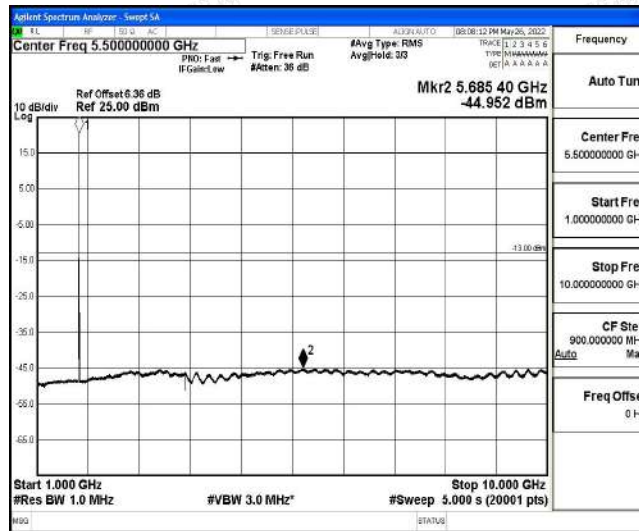

Band66-5MHz-16QAM-132322-1RB#0-Range4:1000~10000MHz

Band66-5MHz-16QAM-132322-1RB#0-Range5:10000~20000MHz