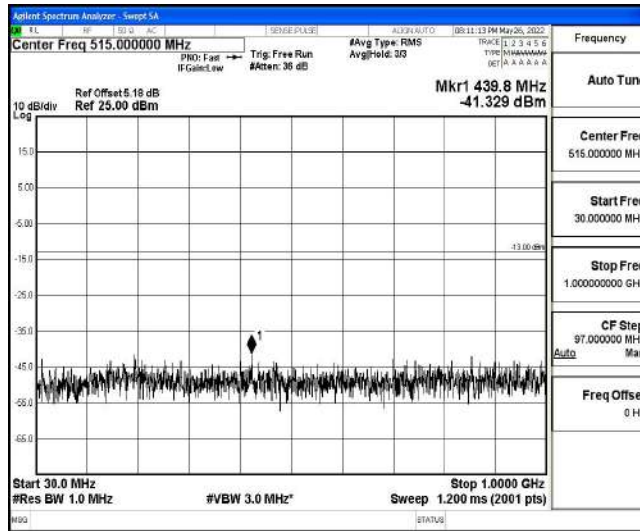

Band66-5MHz-16QAM-132647-1RB#0-Range3:30~1000MHz

Band66-5MHz-16QAM-132647-1RB#0-Range4:1000~10000MHz