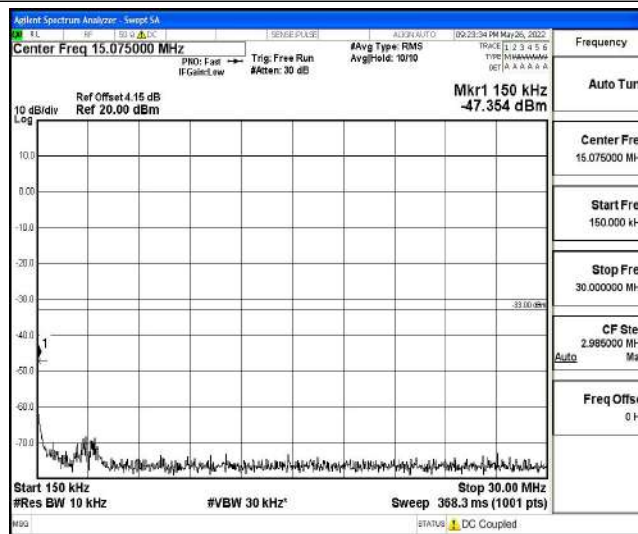

Band66-20MHz-QPSK-132072-1RB#0-Range2:0.15~30MHz

Band66-20MHz-QPSK-132072-1RB#0-Range3:30~1000MHz