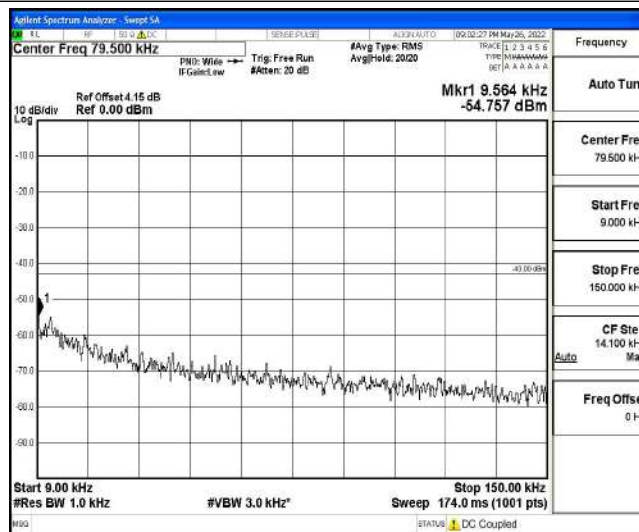

Band66-15MHz-QPSK-132597-1RB#0-Range1:0.009~0.15MHz

Band66-15MHz-QPSK-132597-1RB#0-Range2:0.15~30MHz