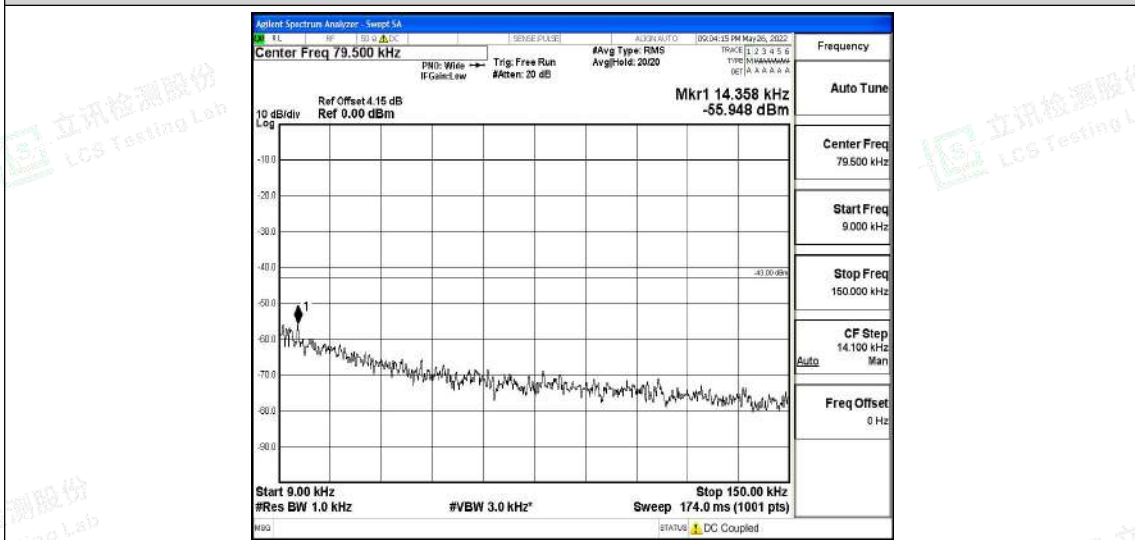

Band66-15MHz-16QAM-132322-1RB#0-Range4:1000~10000MHz

Band66-15MHz-16QAM-132322-1RB#0-Range5:10000~20000MHz

Band66-15MHz-16QAM-132597-1RB#0-Range1:0.009~0.15MHz

Band66-15MHz-16QAM-132597-1RB#0-Range2:0.15~30MHz