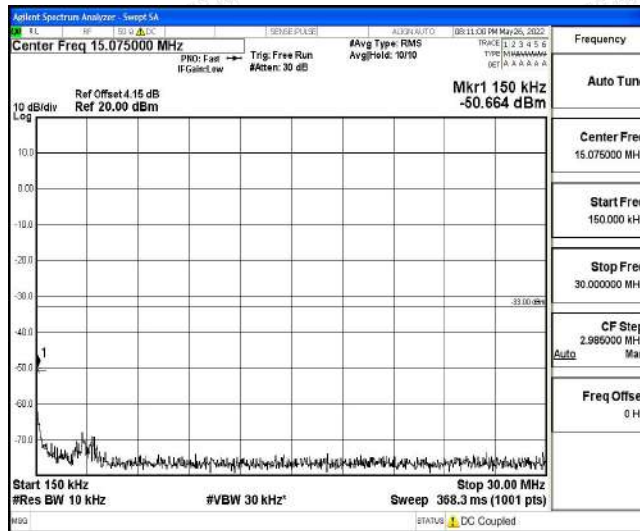

Band66-5MHz-16QAM-132647-1RB#0-Range2:0.15~30MHz

Band66-5MHz-16QAM-132647-1RB#0-Range3:30~1000MHz