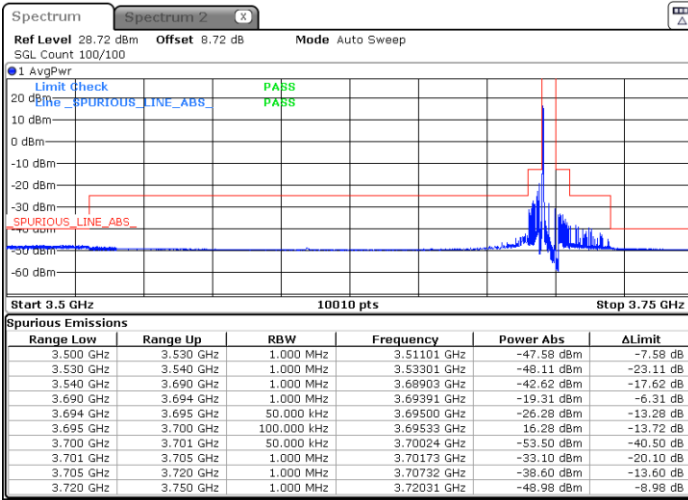

Middle Channel / Full

N/A

Date: 9.AUG.2023 22:44:32

LTE Band 48 / 5MHz

256QAM

Highest Channel / 1RB0

Highest Channel / 1RBmax

Date: 9.AUG.2023 22:58:12

Date: 9.AUG.2023 23:18:40

Highest Channel / Full RB

N/A

Date: 9.AUG.2023 23:25:22

LTE Band 48 / 10MHz

QPSK

Lowest Channel / 1RB0

Lowest Channel / 1RBmax