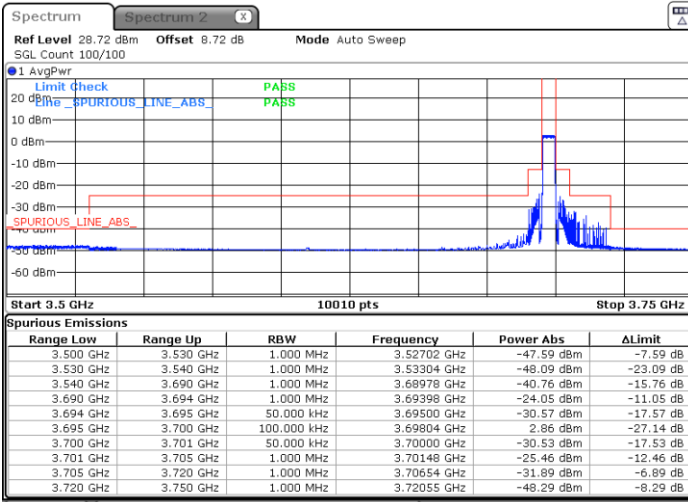

Middle Channel / Full

N/A

Date: 9.AUG.2023 22:44:32

LTE Band 48 / 5MHz

256QAM

Highest Channel / 1RB0

Highest Channel / 1RBmax

Date: 9.AUG.2023 22:58:12

Date: 9.AUG.2023 23:18:40

Highest Channel / Full RB

N/A

Date: 9.AUG.2023 23:25:22

LTE Band 48 / 10MHz

QPSK

Lowest Channel / 1RB0

Lowest Channel / 1RBmax