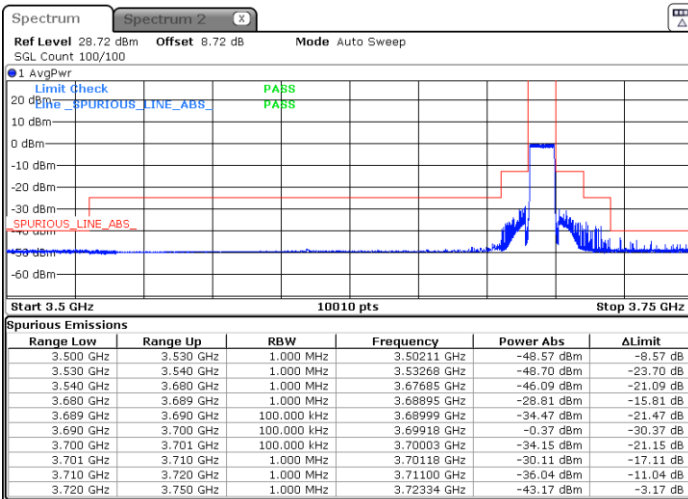

Middle Channel / 1RB0

Middle Channel / 1RBmax

Date: 9.AUG.2023 23:53:38

Date: 9.AUG.2023 23:59:18

Middle Channel / Full

N/A

Date: 10.AUG.2023 00:04:58

LTE Band 48 / 10MHz

256QAM

Highest Channel / 1RB0

Highest Channel / 1RBmax

Date: 10.AUG.2023 00:36:34

Date: 10.AUG.2023 00:43:24

Highest Channel / Full RB

N/A

Date: 11.AUG.2023 19:55:48

LTE Band 48 / 15MHz

QPSK

Lowest Channel / 1RB0

Lowest Channel / 1RBmax

Date: 10.AUG.2023 00:59:41

Date: 10.AUG.2023 01:07:36

Lowest Channel / Full RB

N/A