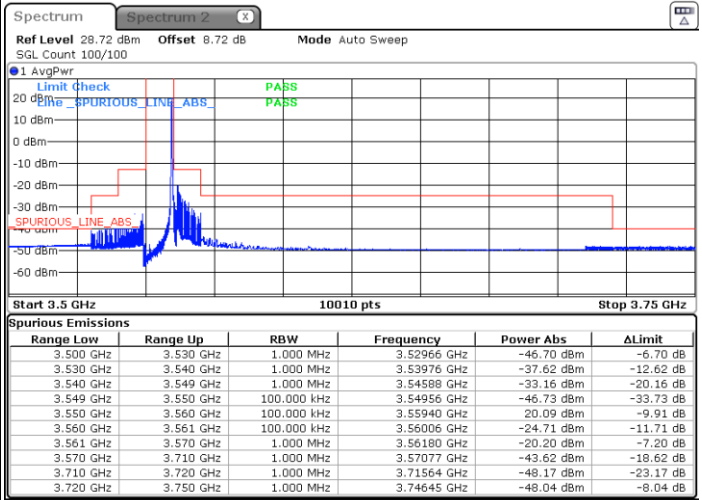

LTE Band 48 / 10MHz

16QAM

Lowest Channel / 1RB0

Lowest Channel / 1RBmax

Date: 9.AUG.2023 23:30:21

Date: 9.AUG.2023 23:37:09