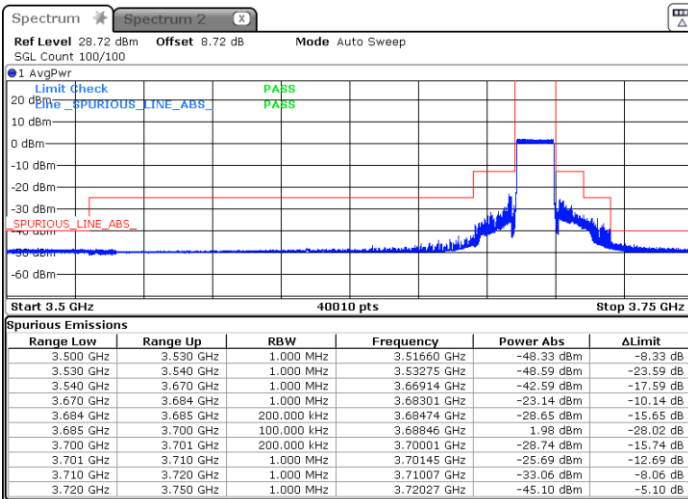

Date: 10.AUG.2023 01:16:15

LTE Band 48 / 15MHz

QPSK

Middle Channel / 1RB0

Middle Channel / 1RBmax

Date: 10.AUG.2023 01:29:58

Date: 10.AUG.2023 01:37:19

Middle Channel / Full

N/A

Date: 10.AUG.2023 01:44:40

LTE Band 48 / 15MHz

QPSK

Highest Channel / 1RB0

Highest Channel / 1RBmax

Date: 10.AUG.2023 23:05:00

Date: 11.AUG.2023 01:50:57

Highest Channel / Full RB

N/A

Date: 11.AUG.2023 20:04:57

LTE Band 48 / 15MHz

16QAM

Lowest Channel / 1RB0

Lowest Channel / 1RBmax

Date: 10.AUG.2023 01:01:38