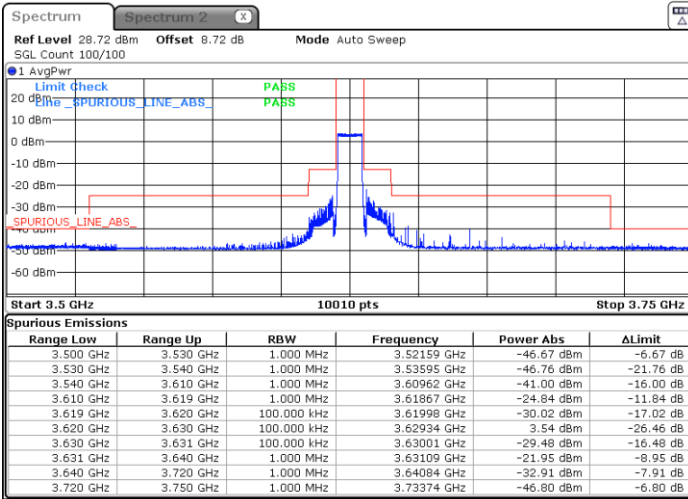

Middle Channel / 1RBmax

Date: 9.AUG.2023 23:49:23

Date: 9.AUG.2023 23:55:03

Middle Channel / Full

N/A

Date: 10.AUG.2023 00:00:43

LTE Band 48 / 10MHz

QPSK

Highest Channel / 1RB0

Highest Channel / 1RBmax

Date: 10.AUG.2023 00:31:58

Date: 11.AUG.2023 19:41:39

Highest Channel / Full RB

N/A

Date: 11.AUG.2023 19:50:08

LTE Band 48 / 10MHz