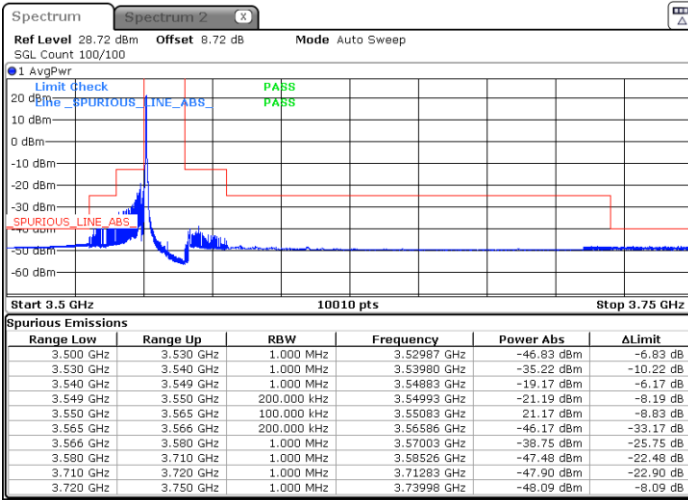

Middle Channel / 1RB0

Middle Channel / 1RBmax

Date: 9.AUG.2023 23:53:38

Date: 9.AUG.2023 23:59:18

Middle Channel / Full

N/A

Date: 10.AUG.2023 00:04:58

LTE Band 48 / 10MHz

256QAM

Highest Channel / 1RB0

Highest Channel / 1RBmax

Date: 10.AUG.2023 00:36:34

Date: 10.AUG.2023 00:43:24

Highest Channel / Full RB

N/A

Date: 11.AUG.2023 19:55:48

LTE Band 48 / 15MHz

QPSK

Lowest Channel / 1RB0

Lowest Channel / 1RBmax

Date: 10.AUG.2023 00:59:41

Date: 10.AUG.2023 01:07:36

Lowest Channel / Full RB

N/A