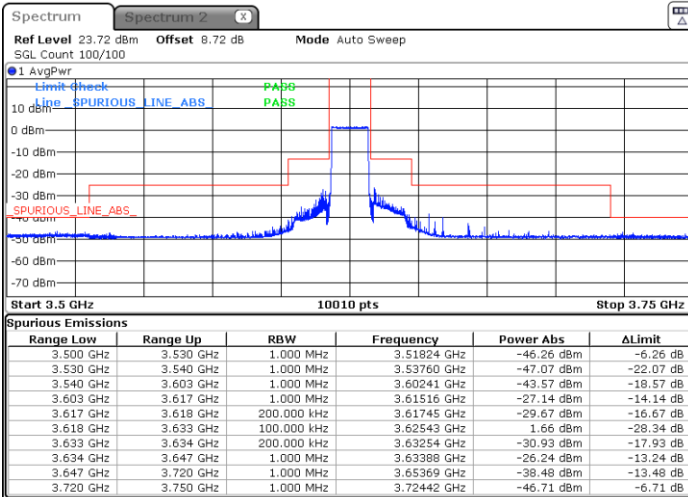

LTE Band 48 / 15MHz

QPSK

Lowest Channel / 1RB0

Lowest Channel / 1RBmax

Date: 10.AUG.2023 00:59:41

Date: 10.AUG.2023 01:07:36

Lowest Channel / Full RB

N/A

Date: 10.AUG.2023 01:16:15

LTE Band 48 / 15MHz

QPSK

Middle Channel / 1RB0

Middle Channel / 1RBmax

Date: 10.AUG.2023 01:29:58

Date: 10.AUG.2023 01:37:19

Middle Channel / Full

N/A

Date: 10.AUG.2023 01:44:40

LTE Band 48 / 15MHz

QPSK

Highest Channel / 1RB0

Highest Channel / 1RBmax

Date: 10.AUG.2023 23:05:00

Date: 11.AUG.2023 01:50:57

Highest Channel / Full RB

N/A

Date: 11.AUG.2023 20:04:57

LTE Band 48 / 15MHz

16QAM

Lowest Channel / 1RB0

Lowest Channel / 1RBmax

Date: 10.AUG.2023 01:01:38