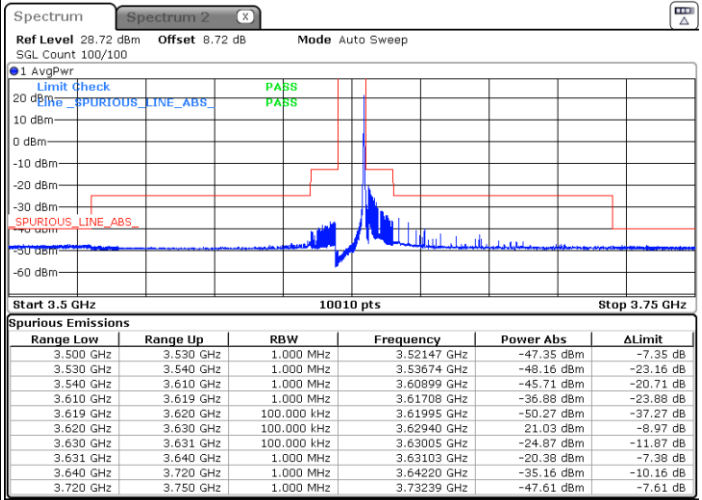

Date: 9.AUG.2023 23:18:40

Highest Channel / Full RB

N/A

Date: 9.AUG.2023 23:25:22

LTE Band 48 / 10MHz

QPSK

Lowest Channel / 1RB0

Lowest Channel / 1RBmax

Date: 9.AUG.2023 23:28:43

Date: 9.AUG.2023 23:35:30

Lowest Channel / Full RB

N/A

Date: 9.AUG.2023 23:42:02

LTE Band 48 / 10MHz

QPSK

Middle Channel / 1RB0

Middle Channel / 1RBmax

Date: 9.AUG.2023 23:49:23

Date: 9.AUG.2023 23:55:03

Middle Channel / Full

N/A

Date: 10.AUG.2023 00:00:43

LTE Band 48 / 10MHz

QPSK

Highest Channel / 1RB0

Highest Channel / 1RBmax

Date: 10.AUG.2023 00:31:58

Date: 11.AUG.2023 19:41:39

Highest Channel / Full RB

N/A

Date: 11.AUG.2023 19:50:08

LTE Band 48 / 10MHz