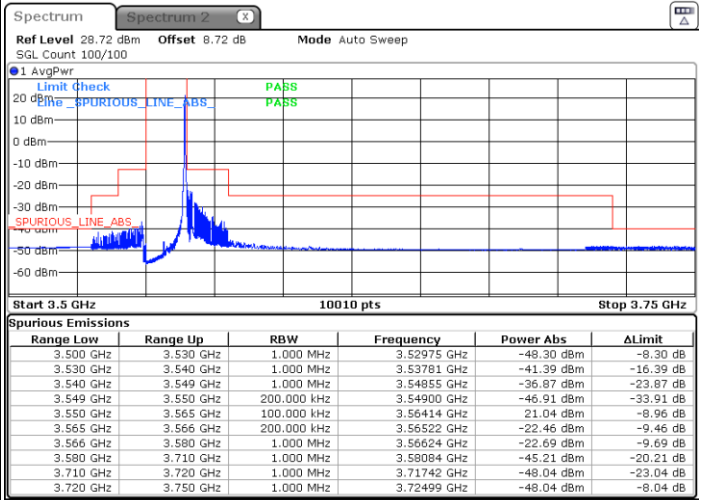

Middle Channel / 1RB0

Middle Channel / 1RBmax

Date: 9.AUG.2023 23:53:38

Date: 9.AUG.2023 23:59:18

Middle Channel / Full

N/A

Date: 10.AUG.2023 00:04:58

LTE Band 48 / 10MHz

256QAM

Highest Channel / 1RB0

Highest Channel / 1RBmax

Date: 10.AUG.2023 00:36:34

Date: 10.AUG.2023 00:43:24

Highest Channel / Full RB

N/A

Date: 11.AUG.2023 19:55:48

LTE Band 48 / 15MHz

QPSK

Lowest Channel / 1RB0

Lowest Channel / 1RBmax

Date: 10.AUG.2023 00:59:41

Date: 10.AUG.2023 01:07:36

Lowest Channel / Full RB

N/A