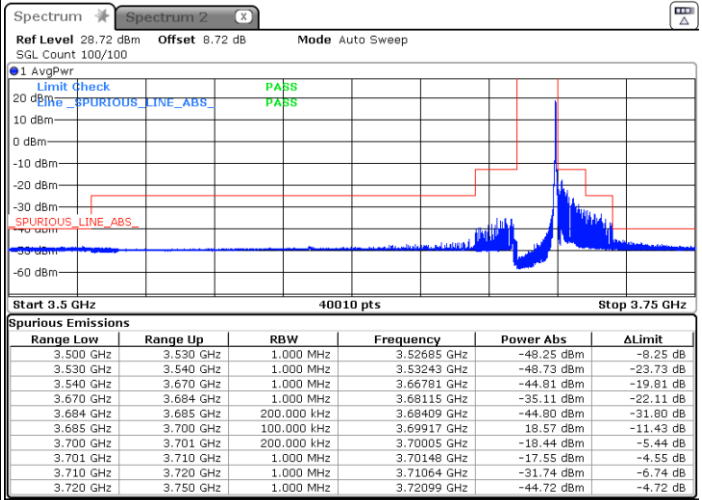

Lowest Channel / 1RB0

Lowest Channel / 1RBmax

Date: 10.AUG.2023 01:03:36

Date: 10.AUG.2023 01:11:55

Lowest Channel / Full RB

N/A

Date: 10.AUG.2023 01:21:45

LTE Band 48 / 15MHz

64QAM

Middle Channel / 1RB0

Middle Channel / 1RBmax

Middle Channel / Full

N/A

LTE Band 48 / 15MHz

64QAM

Highest Channel / 1RB0

Highest Channel / 1RBmax

Date: 11.AUG.2023 01:44:53

Date: 11.AUG.2023 20:01:17

Highest Channel / Full RB

N/A

Date: 11.AUG.2023 20:11:04