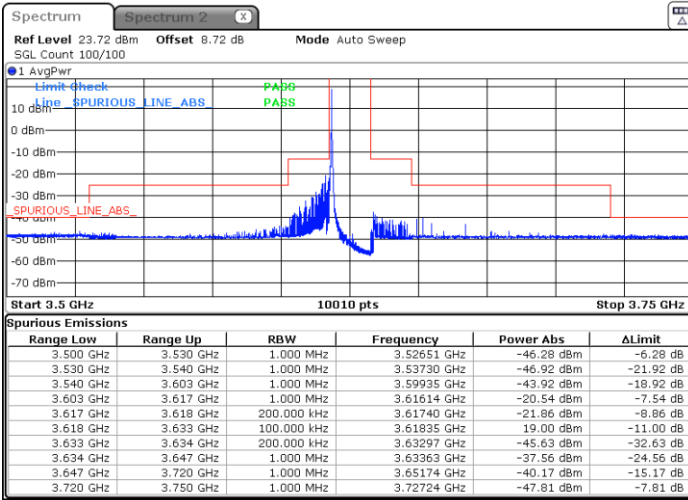

Highest Channel / 1RBmax

Date: 11.AUG.2023 01:41:41

Date: 11.AUG.2023 01:55:25

Highest Channel / Full RB

N/A

Date: 11.AUG.2023 20:09:02

LTE Band 48 / 15MHz

64QAM

Lowest Channel / 1RB0

Lowest Channel / 1RBmax

Date: 10.AUG.2023 01:03:36

Date: 10.AUG.2023 01:11:55

Lowest Channel / Full RB

N/A

Date: 10.AUG.2023 01:21:45

LTE Band 48 / 15MHz

64QAM

Middle Channel / 1RB0

Middle Channel / 1RBmax

Middle Channel / Full

N/A

LTE Band 48 / 15MHz

64QAM

Highest Channel / 1RB0

Highest Channel / 1RBmax

Date: 11.AUG.2023 01:44:53

Date: 11.AUG.2023 20:01:17

Highest Channel / Full RB

N/A

Date: 11.AUG.2023 20:11:04