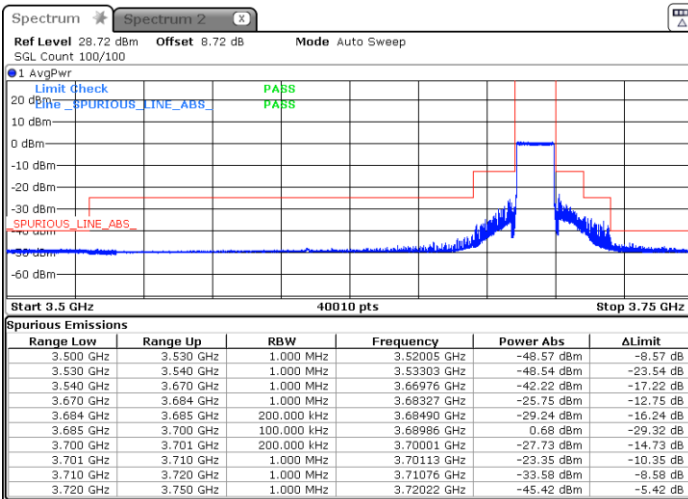

Date: 10.AUG.2023 01:31:48

Date: 10.AUG.2023 01:39:09

Middle Channel / Full

N/A

Date: 10.AUG.2023 01:46:30

LTE Band 48 / 15MHz

16QAM

Highest Channel / 1RB0

Highest Channel / 1RBmax

Date: 11.AUG.2023 01:41:41

Date: 11.AUG.2023 01:55:25

Highest Channel / Full RB

N/A

Date: 11.AUG.2023 20:09:02

LTE Band 48 / 15MHz

64QAM

Lowest Channel / 1RB0

Lowest Channel / 1RBmax

Date: 10.AUG.2023 01:03:36

Date: 10.AUG.2023 01:11:55

Lowest Channel / Full RB

N/A

Date: 10.AUG.2023 01:21:45

LTE Band 48 / 15MHz

64QAM

Middle Channel / 1RB0

Middle Channel / 1RBmax

Middle Channel / Full

N/A

LTE Band 48 / 15MHz

64QAM

Highest Channel / 1RB0