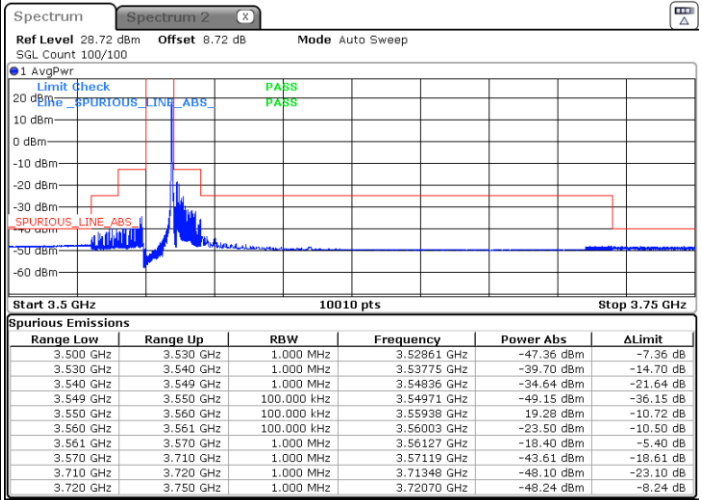

Date: 10.AUG.2023 00:02:08

LTE Band 48 / 10MHz

16QAM

Highest Channel / 1RB0

Highest Channel / 1RBmax

Date: 11.AUG.2023 19:38:43

Date: 11.AUG.2023 19:43:42

Highest Channel / Full RB

N/A

Date: 11.AUG.2023 19:54:20

LTE Band 48 / 10MHz

64QAM

Lowest Channel / 1RB0

Lowest Channel / 1RBmax

Date: 9.AUG.2023 23:32:30

Date: 9.AUG.2023 23:38:35

Lowest Channel / Full RB

N/A

Date: 9.AUG.2023 23:45:09

LTE Band 48 / 10MHz

64QAM

Middle Channel / 1RB0

Middle Channel / 1RBmax

Date: 9.AUG.2023 23:52:13

Date: 9.AUG.2023 23:57:53

Middle Channel / Full

N/A

Date: 10.AUG.2023 00:03:33

LTE Band 48 / 10MHz

64QAM

Highest Channel / 1RB0

Highest Channel / 1RBmax