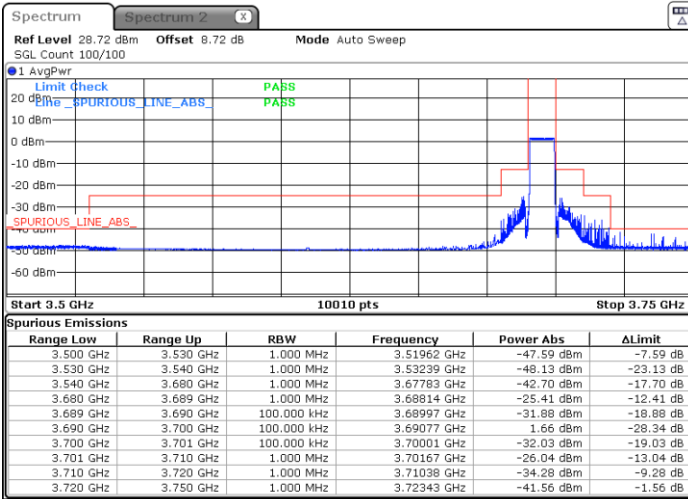

Lowest Channel / Full RB

N/A

Date: 9.AUG.2023 23:45:09

LTE Band 48 / 10MHz

64QAM

Middle Channel / 1RB0

Middle Channel / 1RBmax

Date: 9.AUG.2023 23:52:13

Date: 9.AUG.2023 23:57:53

Middle Channel / Full

N/A

Date: 10.AUG.2023 00:03:33

LTE Band 48 / 10MHz

64QAM

Highest Channel / 1RB0

Highest Channel / 1RBmax

Date: 10.AUG.2023 00:35:02

Date: 11.AUG.2023 19:46:52

Highest Channel / Full RB

N/A

Date: 10.AUG.2023 00:49:20

LTE Band 48 / 10MHz

256QAM

Lowest Channel / 1RB0

Lowest Channel / 1RBmax

Date: 9.AUG.2023 23:34:04

Date: 9.AUG.2023 23:40:19

Lowest Channel / Full RB

N/A

Date: 9.AUG.2023 23:46:35

LTE Band 48 / 10MHz

256QAM