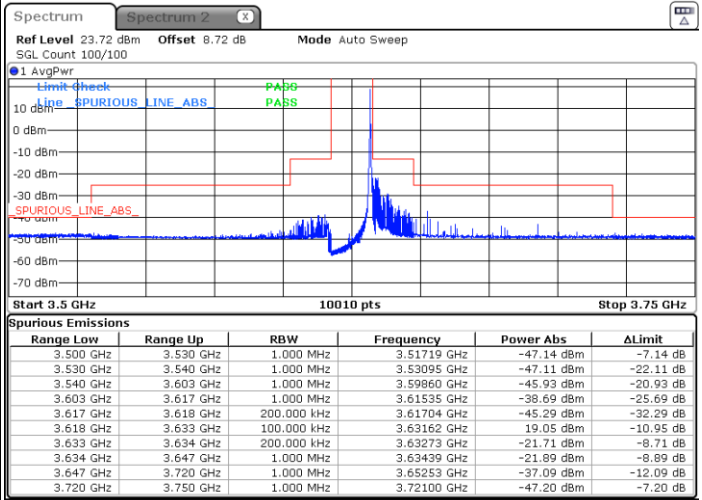

Highest Channel / 1RBmax

Date: 11.AUG.2023 01:41:41

Date: 11.AUG.2023 01:55:25

Highest Channel / Full RB

N/A

Date: 11.AUG.2023 20:09:02

LTE Band 48 / 15MHz

64QAM

Lowest Channel / 1RB0

Lowest Channel / 1RBmax

Date: 10.AUG.2023 01:03:36

Date: 10.AUG.2023 01:11:55

Lowest Channel / Full RB

N/A

Date: 10.AUG.2023 01:21:45

LTE Band 48 / 15MHz

64QAM

Middle Channel / 1RB0

Middle Channel / 1RBmax

Middle Channel / Full

N/A

LTE Band 48 / 15MHz

64QAM

Highest Channel / 1RB0