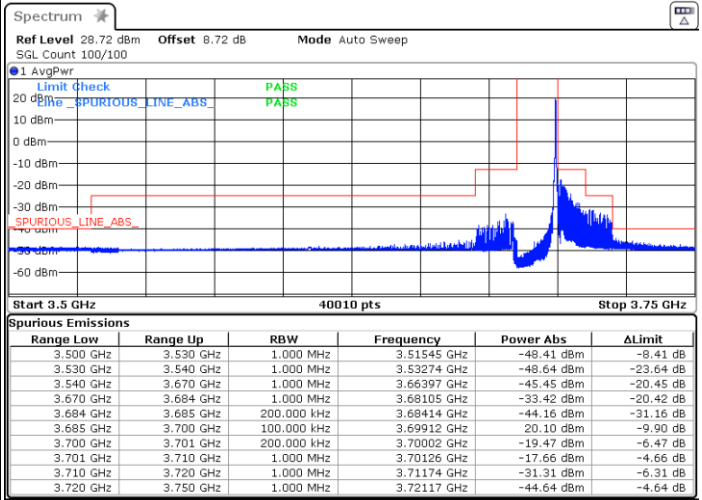

Date: 10.AUG.2023 01:09:27

Lowest Channel / Full RB

N/A

Date: 10.AUG.2023 01:18:37

LTE Band 48 / 15MHz

16QAM

Middle Channel / 1RB0

Middle Channel / 1RBmax

Date: 10.AUG.2023 01:31:48

Date: 10.AUG.2023 01:39:09

Middle Channel / Full

N/A

Date: 10.AUG.2023 01:46:30

LTE Band 48 / 15MHz

16QAM

Highest Channel / 1RB0

Highest Channel / 1RBmax

Date: 11.AUG.2023 01:41:41

Date: 11.AUG.2023 01:55:25

Highest Channel / Full RB

N/A

Date: 11.AUG.2023 20:09:02

LTE Band 48 / 15MHz

64QAM

Lowest Channel / 1RB0

Lowest Channel / 1RBmax

Date: 10.AUG.2023 01:03:36

Date: 10.AUG.2023 01:11:55

Lowest Channel / Full RB

N/A

Date: 10.AUG.2023 01:21:45

LTE Band 48 / 15MHz