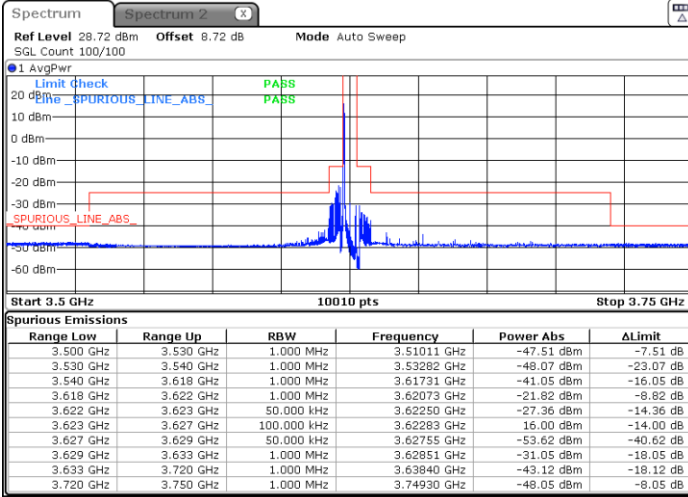

N/A

Date: 9.AUG.2023 22:26:09

LTE Band 48 / 5MHz

256QAM

Middle Channel / 1RB0

Middle Channel / 1RBmax

Date: 9.AUG.2023 22:33:11

Date: 9.AUG.2023 22:38:52

Middle Channel / Full

N/A

Date: 9.AUG.2023 22:44:32

LTE Band 48 / 5MHz

256QAM

Highest Channel / 1RB0

Highest Channel / 1RBmax

Date: 9.AUG.2023 22:58:12

Date: 9.AUG.2023 23:18:40

Highest Channel / Full RB

N/A

Date: 9.AUG.2023 23:25:22

LTE Band 48 / 10MHz

QPSK

Lowest Channel / 1RB0

Lowest Channel / 1RBmax