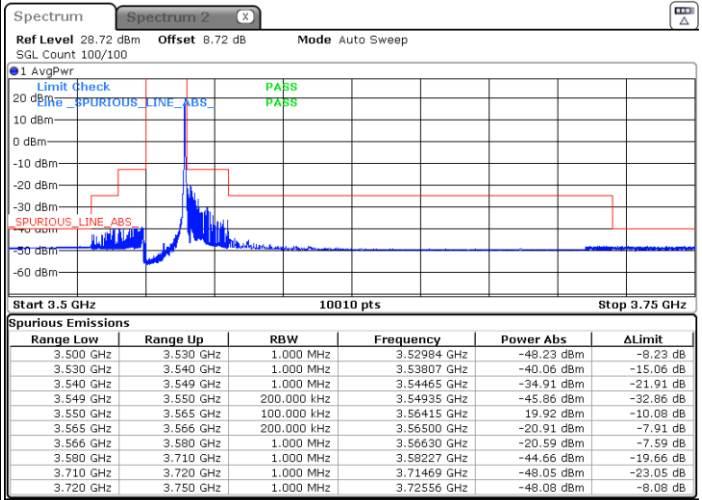

N/A

Date: 10.AUG.2023 01:44:40

LTE Band 48 / 15MHz

QPSK

Highest Channel / 1RB0

Highest Channel / 1RBmax

Date: 10.AUG.2023 23:05:00

Date: 11.AUG.2023 01:50:57

Highest Channel / Full RB

N/A

Date: 11.AUG.2023 20:04:57

LTE Band 48 / 15MHz

16QAM

Lowest Channel / 1RB0

Lowest Channel / 1RBmax

Date: 10.AUG.2023 01:01:38

Date: 10.AUG.2023 01:09:27

Lowest Channel / Full RB

N/A

Date: 10.AUG.2023 01:18:37

LTE Band 48 / 15MHz

16QAM

Middle Channel / 1RB0

Middle Channel / 1RBmax