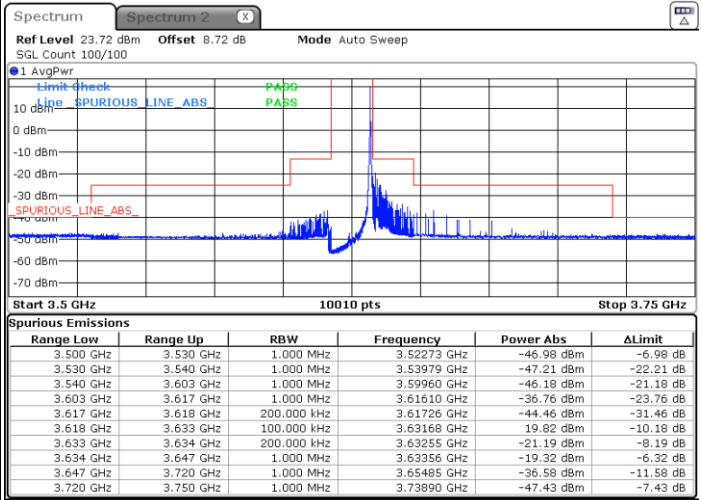

Highest Channel / Full RB

N/A

Date: 11.AUG.2023 20:04:57

LTE Band 48 / 15MHz

16QAM

Lowest Channel / 1RB0

Lowest Channel / 1RBmax

Date: 10.AUG.2023 01:01:38

Date: 10.AUG.2023 01:09:27

Lowest Channel / Full RB

N/A

Date: 10.AUG.2023 01:18:37

LTE Band 48 / 15MHz

16QAM

Middle Channel / 1RB0

Middle Channel / 1RBmax

Date: 10.AUG.2023 01:31:48

Date: 10.AUG.2023 01:39:09

Middle Channel / Full

N/A

Date: 10.AUG.2023 01:46:30

LTE Band 48 / 15MHz

16QAM

Highest Channel / 1RB0

Highest Channel / 1RBmax

Date: 11.AUG.2023 01:41:41

Date: 11.AUG.2023 01:55:25

Highest Channel / Full RB

N/A

Date: 11.AUG.2023 20:09:02

LTE Band 48 / 15MHz

64QAM