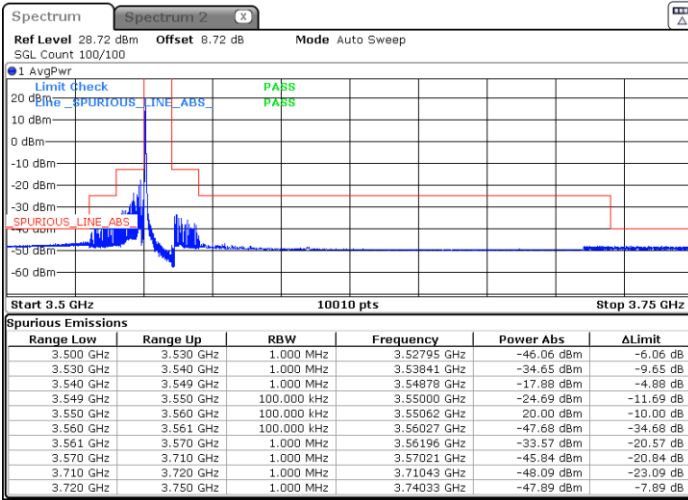

LTE Band 48 / 10MHz

16QAM

Lowest Channel / 1RB0

Lowest Channel / 1RBmax

Date: 9.AUG.2023 23:30:21

Date: 9.AUG.2023 23:37:09