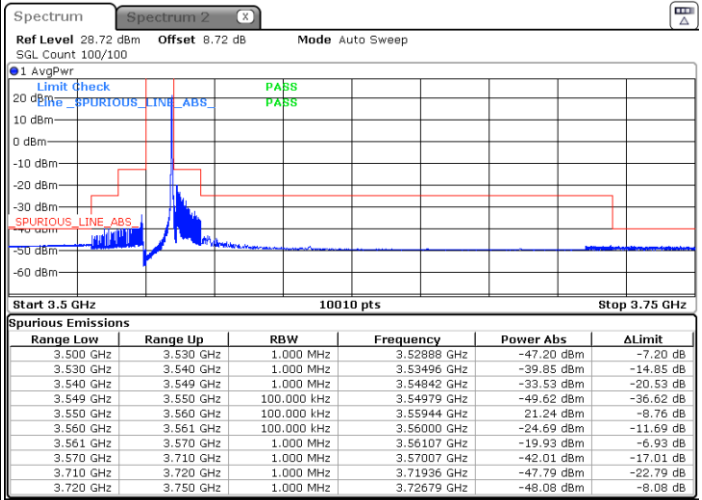

Middle Channel / Full

N/A

Date: 9.AUG.2023 22:44:32

LTE Band 48 / 5MHz

256QAM

Highest Channel / 1RB0

Highest Channel / 1RBmax

Date: 9.AUG.2023 22:58:12

Date: 9.AUG.2023 23:18:40

Highest Channel / Full RB

N/A

Date: 9.AUG.2023 23:25:22

LTE Band 48 / 10MHz

QPSK

Lowest Channel / 1RB0

Lowest Channel / 1RBmax

Date: 9.AUG.2023 23:28:43

Date: 9.AUG.2023 23:35:30

Lowest Channel / Full RB

N/A

Date: 9.AUG.2023 23:42:02

LTE Band 48 / 10MHz

QPSK

Middle Channel / 1RB0