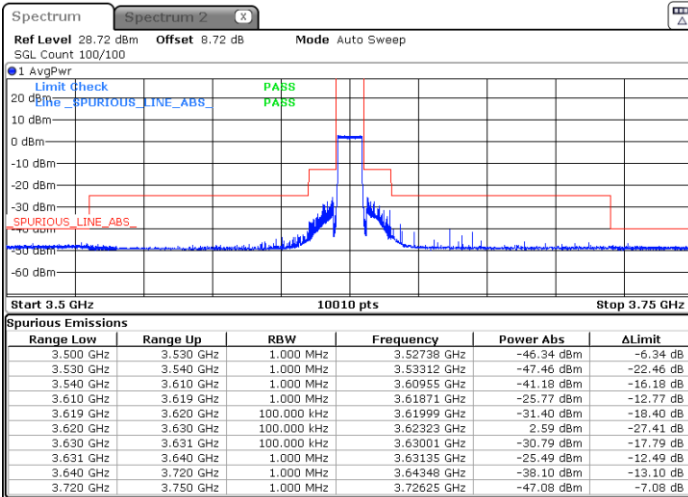

LTE Band 48 / 10MHz

16QAM

Middle Channel / 1RB0

Middle Channel / 1RBmax

Date: 9.AUG.2023 23:50:48

Date: 9.AUG.2023 23:56:28

Middle Channel / Full

N/A

Date: 10.AUG.2023 00:02:08

LTE Band 48 / 10MHz

16QAM

Highest Channel / 1RB0

Highest Channel / 1RBmax

Date: 11.AUG.2023 19:38:43

Date: 11.AUG.2023 19:43:42

Highest Channel / Full RB