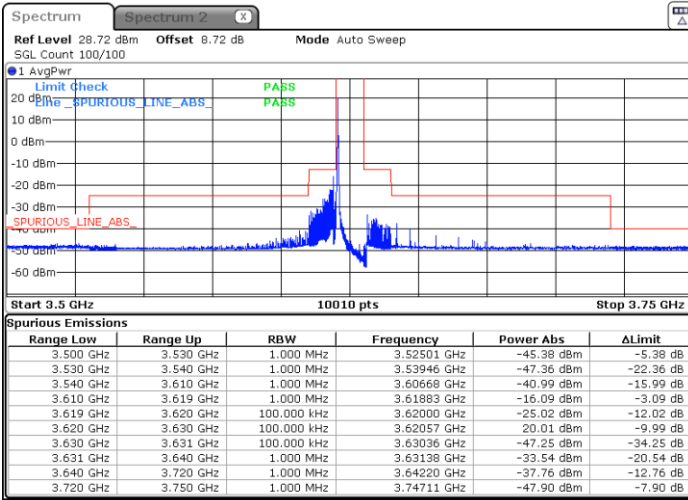

Highest Channel / 1RB0

Highest Channel / 1RBmax

Date: 10.AUG.2023 00:31:58

Date: 11.AUG.2023 19:41:39

Highest Channel / Full RB

N/A

Date: 11.AUG.2023 19:50:08

LTE Band 48 / 10MHz

16QAM

Lowest Channel / 1RB0

Lowest Channel / 1RBmax

Date: 9.AUG.2023 23:30:21

Date: 9.AUG.2023 23:37:09

Lowest Channel / Full RB

N/A

Date: 9.AUG.2023 23:43:30

LTE Band 48 / 10MHz

16QAM

Middle Channel / 1RB0

Middle Channel / 1RBmax

Date: 9.AUG.2023 23:50:48

Date: 9.AUG.2023 23:56:28

Middle Channel / Full

N/A

Date: 10.AUG.2023 00:02:08

LTE Band 48 / 10MHz

16QAM

Highest Channel / 1RB0

Highest Channel / 1RBmax

Date: 11.AUG.2023 19:38:43

Date: 11.AUG.2023 19:43:42

Highest Channel / Full RB