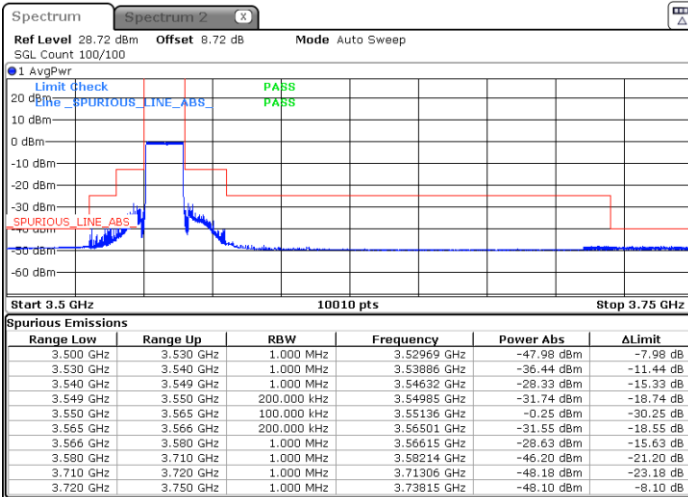

Highest Channel / 1RBmax

Date: 11.AUG.2023 01:41:41

Date: 11.AUG.2023 01:55:25

Highest Channel / Full RB

N/A

Date: 11.AUG.2023 20:09:02

LTE Band 48 / 15MHz

64QAM

Lowest Channel / 1RB0

Lowest Channel / 1RBmax

Date: 10.AUG.2023 01:03:36

Date: 10.AUG.2023 01:11:55

Lowest Channel / Full RB

N/A

Date: 10.AUG.2023 01:21:45

LTE Band 48 / 15MHz

64QAM

Middle Channel / 1RB0

Middle Channel / 1RBmax

Middle Channel / Full

N/A

LTE Band 48 / 15MHz

64QAM

Highest Channel / 1RB0