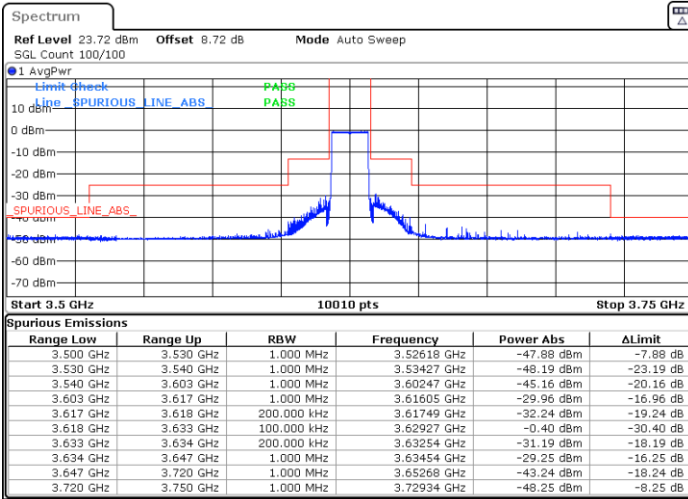

Lowest Channel / 1RB0

Lowest Channel / 1RBmax

Date: 10.AUG.2023 01:03:36

Date: 10.AUG.2023 01:11:55

Lowest Channel / Full RB

N/A

Date: 10.AUG.2023 01:21:45

LTE Band 48 / 15MHz

64QAM

Middle Channel / 1RB0

Middle Channel / 1RBmax

Middle Channel / Full

N/A

LTE Band 48 / 15MHz

64QAM

Highest Channel / 1RB0

Highest Channel / 1RBmax

Date: 11.AUG.2023 01:44:53

Date: 11.AUG.2023 20:01:17

Highest Channel / Full RB

N/A

Date: 11.AUG.2023 20:11:04