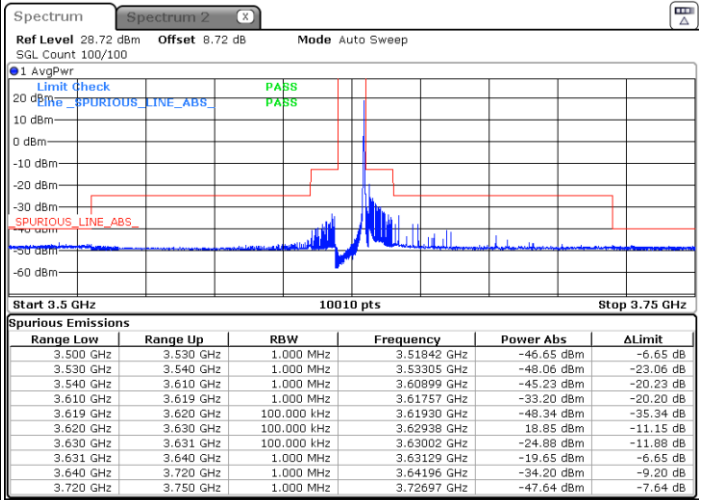

N/A

Date: 11.AUG.2023 19:54:20

LTE Band 48 / 10MHz

64QAM

Lowest Channel / 1RB0

Lowest Channel / 1RBmax

Date: 9.AUG.2023 23:32:30

Date: 9.AUG.2023 23:38:35

Lowest Channel / Full RB

N/A

Date: 9.AUG.2023 23:45:09

LTE Band 48 / 10MHz

64QAM

Middle Channel / 1RB0

Middle Channel / 1RBmax

Date: 9.AUG.2023 23:52:13

Date: 9.AUG.2023 23:57:53

Middle Channel / Full

N/A

Date: 10.AUG.2023 00:03:33

LTE Band 48 / 10MHz

64QAM

Highest Channel / 1RB0

Highest Channel / 1RBmax