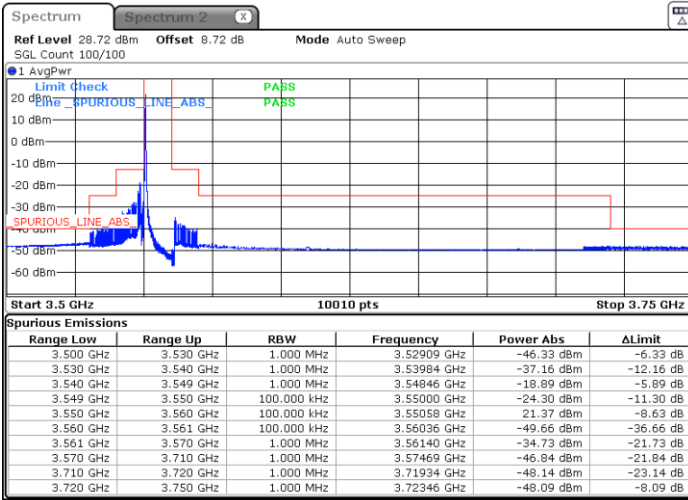

Middle Channel / Full

N/A

Date: 9.AUG.2023 22:44:32

LTE Band 48 / 5MHz

256QAM

Highest Channel / 1RB0

Highest Channel / 1RBmax

Date: 9.AUG.2023 22:58:12

Date: 9.AUG.2023 23:18:40

Highest Channel / Full RB

N/A

Date: 9.AUG.2023 23:25:22

LTE Band 48 / 10MHz

QPSK

Lowest Channel / 1RB0

Lowest Channel / 1RBmax

Date: 9.AUG.2023 23:28:43

Date: 9.AUG.2023 23:35:30

Lowest Channel / Full RB

N/A

Date: 9.AUG.2023 23:42:02

LTE Band 48 / 10MHz

QPSK

Middle Channel / 1RB0