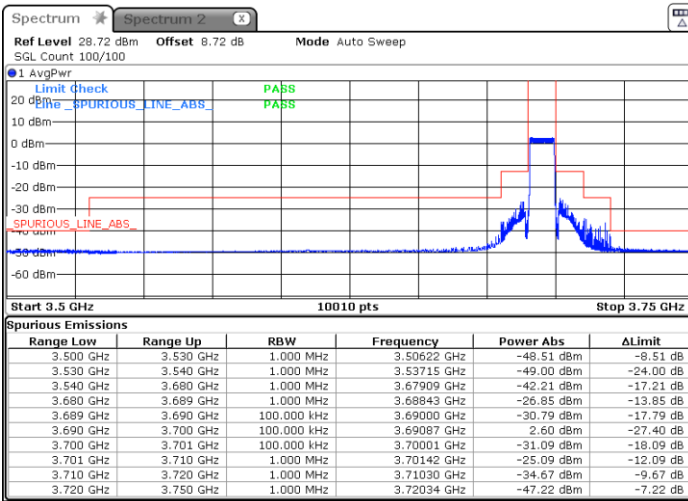

LTE Band 48 / 10MHz

16QAM

Middle Channel / 1RB0

Middle Channel / 1RBmax

Date: 9.AUG.2023 23:50:48

Date: 9.AUG.2023 23:56:28

Middle Channel / Full

N/A

Date: 10.AUG.2023 00:02:08

LTE Band 48 / 10MHz

16QAM

Highest Channel / 1RB0

Highest Channel / 1RBmax

Date: 11.AUG.2023 19:38:43

Date: 11.AUG.2023 19:43:42

Highest Channel / Full RB

N/A

Date: 11.AUG.2023 19:54:20

LTE Band 48 / 10MHz

64QAM

Lowest Channel / 1RB0

Lowest Channel / 1RBmax

Date: 9.AUG.2023 23:32:30

Date: 9.AUG.2023 23:38:35