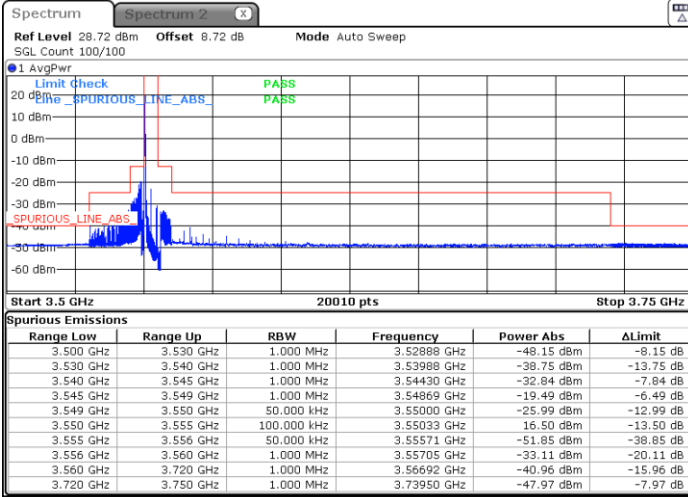

Date: 9.AUG.2023 23:23:46

LTE Band 48 / 5MHz

256QAM

Lowest Channel / 1RB0

Lowest Channel / 1RBmax

Date: 9.AUG.2023 22:12:54

Date: 9.AUG.2023 22:19:13

Lowest Channel / Full RB