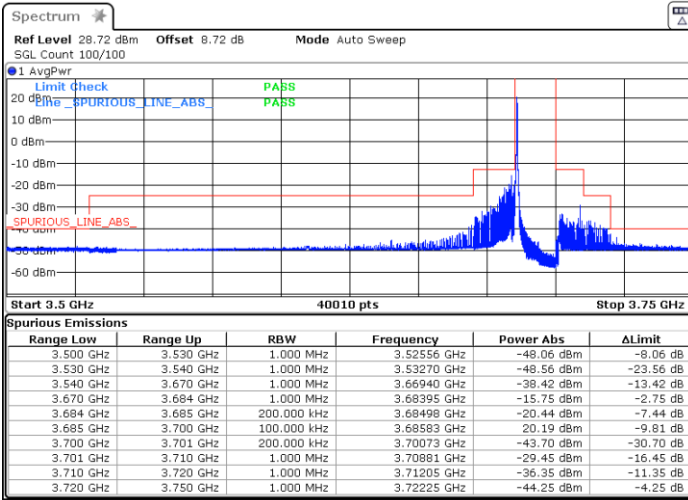

Date: 10.AUG.2023 01:09:27

Lowest Channel / Full RB

N/A

Date: 10.AUG.2023 01:18:37

LTE Band 48 / 15MHz

16QAM

Middle Channel / 1RB0

Middle Channel / 1RBmax

Date: 10.AUG.2023 01:31:48

Date: 10.AUG.2023 01:39:09

Middle Channel / Full

N/A

Date: 10.AUG.2023 01:46:30

LTE Band 48 / 15MHz

16QAM

Highest Channel / 1RB0

Highest Channel / 1RBmax

Date: 11.AUG.2023 01:41:41

Date: 11.AUG.2023 01:55:25

Highest Channel / Full RB

N/A

Date: 11.AUG.2023 20:09:02

LTE Band 48 / 15MHz

64QAM

Lowest Channel / 1RB0

Lowest Channel / 1RBmax

Date: 10.AUG.2023 01:03:36

Date: 10.AUG.2023 01:11:55

Lowest Channel / Full RB

N/A

Date: 10.AUG.2023 01:21:45

LTE Band 48 / 15MHz