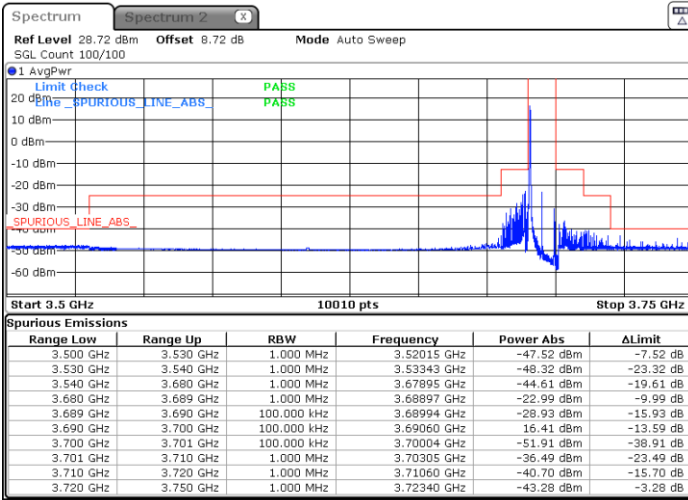

Lowest Channel / 1RBmax

Date: 9.AUG.2023 23:34:04

Date: 9.AUG.2023 23:40:19

Lowest Channel / Full RB

N/A

Date: 9.AUG.2023 23:46:35

LTE Band 48 / 10MHz

256QAM

Middle Channel / 1RB0

Middle Channel / 1RBmax

Date: 9.AUG.2023 23:53:38

Date: 9.AUG.2023 23:59:18

Middle Channel / Full

N/A

Date: 10.AUG.2023 00:04:58

LTE Band 48 / 10MHz

256QAM

Highest Channel / 1RB0

Highest Channel / 1RBmax

Date: 10.AUG.2023 00:36:34

Date: 10.AUG.2023 00:43:24

Highest Channel / Full RB

N/A

Date: 11.AUG.2023 19:55:48

LTE Band 48 / 15MHz

QPSK

Lowest Channel / 1RB0

Lowest Channel / 1RBmax

Date: 10.AUG.2023 00:59:41

Date: 10.AUG.2023 01:07:36

Lowest Channel / Full RB

N/A