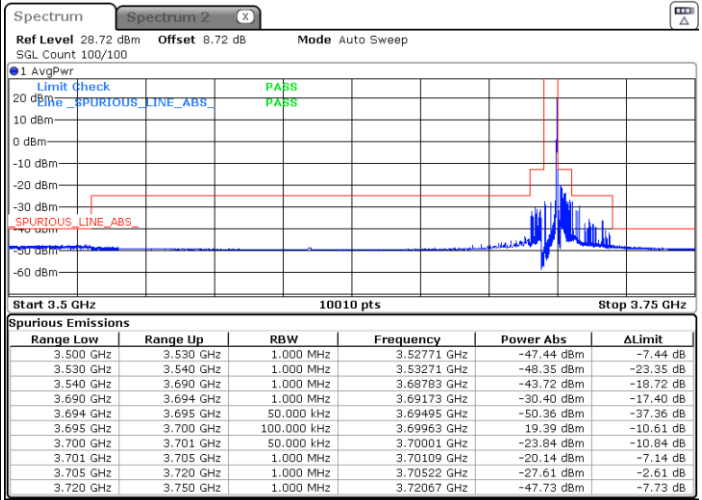

LTE Band 48 / 5MHz

64QAM

Highest Channel / 1RB0

Highest Channel / 1RBmax

Date: 9.AUG.2023 22:55:57

Date: 9.AUG.2023 23:04:04

Highest Channel / Full RB

N/A

Date: 9.AUG.2023 23:23:46

LTE Band 48 / 5MHz

256QAM

Lowest Channel / 1RB0

Lowest Channel / 1RBmax

Date: 9.AUG.2023 22:12:54

Date: 9.AUG.2023 22:19:13

Lowest Channel / Full RB