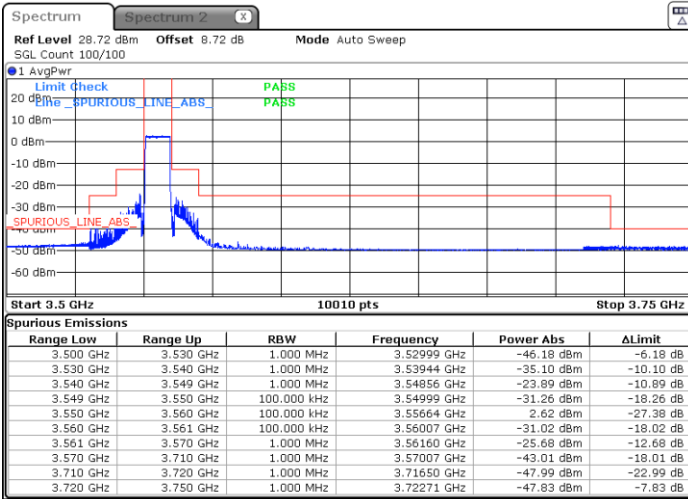

Highest Channel / 1RB0

Highest Channel / 1RBmax

Date: 10.AUG.2023 00:31:58

Date: 11.AUG.2023 19:41:39

Highest Channel / Full RB

N/A

Date: 11.AUG.2023 19:50:08

LTE Band 48 / 10MHz

16QAM

Lowest Channel / 1RB0

Lowest Channel / 1RBmax

Date: 9.AUG.2023 23:30:21

Date: 9.AUG.2023 23:37:09

Lowest Channel / Full RB

N/A

Date: 9.AUG.2023 23:43:30

LTE Band 48 / 10MHz

16QAM

Middle Channel / 1RB0

Middle Channel / 1RBmax

Date: 9.AUG.2023 23:50:48

Date: 9.AUG.2023 23:56:28

Middle Channel / Full

N/A