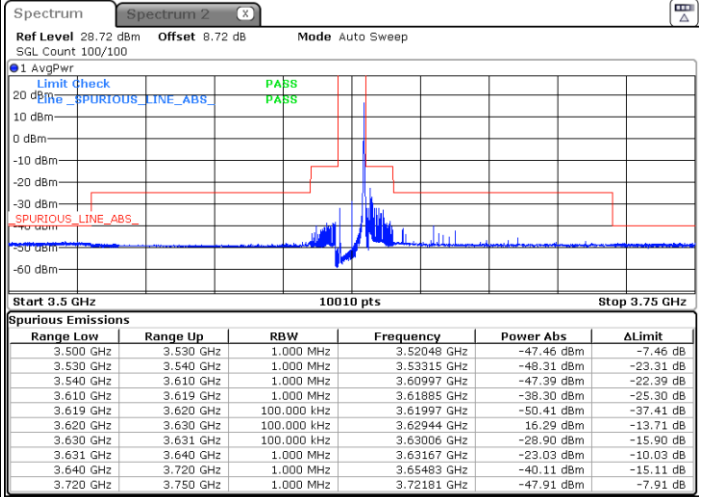

Date: 10.AUG.2023 00:35:02

Date: 11.AUG.2023 19:46:52

Highest Channel / Full RB

N/A

Date: 10.AUG.2023 00:49:20

LTE Band 48 / 10MHz

256QAM

Lowest Channel / 1RB0

Lowest Channel / 1RBmax

Date: 9.AUG.2023 23:34:04

Date: 9.AUG.2023 23:40:19

Lowest Channel / Full RB

N/A

Date: 9.AUG.2023 23:46:35

LTE Band 48 / 10MHz

256QAM

Middle Channel / 1RB0

Middle Channel / 1RBmax

Date: 9.AUG.2023 23:53:38

Date: 9.AUG.2023 23:59:18

Middle Channel / Full

N/A

Date: 10.AUG.2023 00:04:58

LTE Band 48 / 10MHz