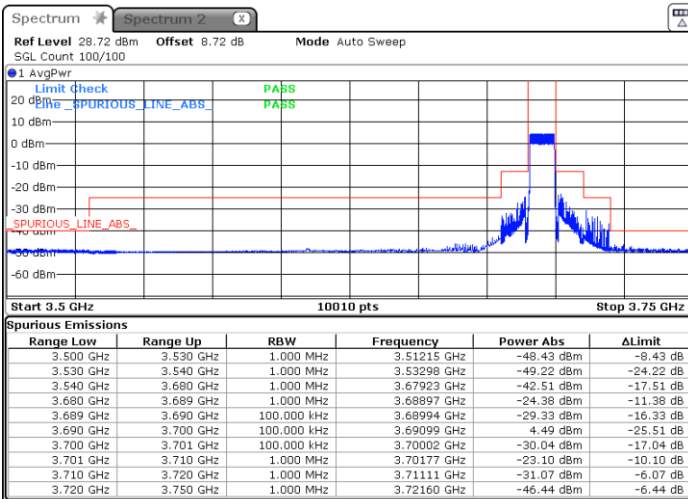

Middle Channel / 1RBmax

Date: 9.AUG.2023 23:49:23

Date: 9.AUG.2023 23:55:03

Middle Channel / Full

N/A

Date: 10.AUG.2023 00:00:43

LTE Band 48 / 10MHz

QPSK

Highest Channel / 1RB0

Highest Channel / 1RBmax

Date: 10.AUG.2023 00:31:58

Date: 11.AUG.2023 19:41:39

Highest Channel / Full RB

N/A

Date: 11.AUG.2023 19:50:08

LTE Band 48 / 10MHz