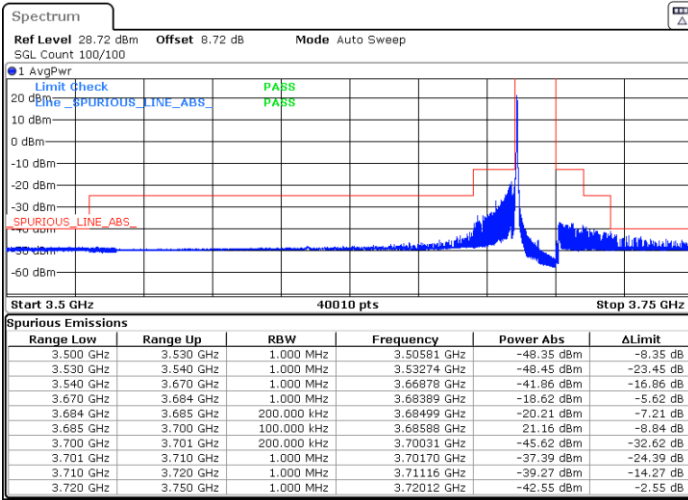

Date: 10.AUG.2023 01:16:15

LTE Band 48 / 15MHz

QPSK

Middle Channel / 1RB0

Middle Channel / 1RBmax

Date: 10.AUG.2023 01:29:58

Date: 10.AUG.2023 01:37:19

Middle Channel / Full

N/A

Date: 10.AUG.2023 01:44:40

LTE Band 48 / 15MHz

QPSK

Highest Channel / 1RB0

Highest Channel / 1RBmax

Date: 10.AUG.2023 23:05:00

Date: 11.AUG.2023 01:50:57

Highest Channel / Full RB

N/A

Date: 11.AUG.2023 20:04:57

LTE Band 48 / 15MHz

16QAM

Lowest Channel / 1RB0

Lowest Channel / 1RBmax

Date: 10.AUG.2023 01:01:38