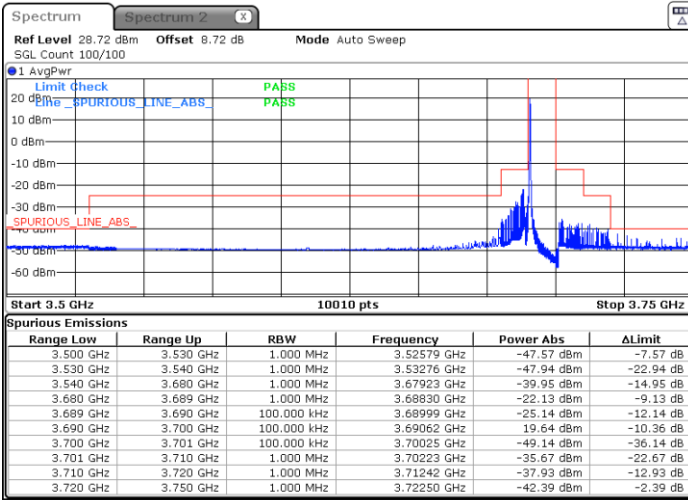

Lowest Channel / Full RB

N/A

Date: 9.AUG.2023 23:45:09

LTE Band 48 / 10MHz

64QAM

Middle Channel / 1RB0

Middle Channel / 1RBmax

Date: 9.AUG.2023 23:52:13

Date: 9.AUG.2023 23:57:53

Middle Channel / Full

N/A

Date: 10.AUG.2023 00:03:33

LTE Band 48 / 10MHz

64QAM

Highest Channel / 1RB0

Highest Channel / 1RBmax

Date: 10.AUG.2023 00:35:02

Date: 11.AUG.2023 19:46:52

Highest Channel / Full RB

N/A

Date: 10.AUG.2023 00:49:20

LTE Band 48 / 10MHz

256QAM

Lowest Channel / 1RB0

Lowest Channel / 1RBmax

Date: 9.AUG.2023 23:34:04

Date: 9.AUG.2023 23:40:19

Lowest Channel / Full RB

N/A

Date: 9.AUG.2023 23:46:35

LTE Band 48 / 10MHz

256QAM