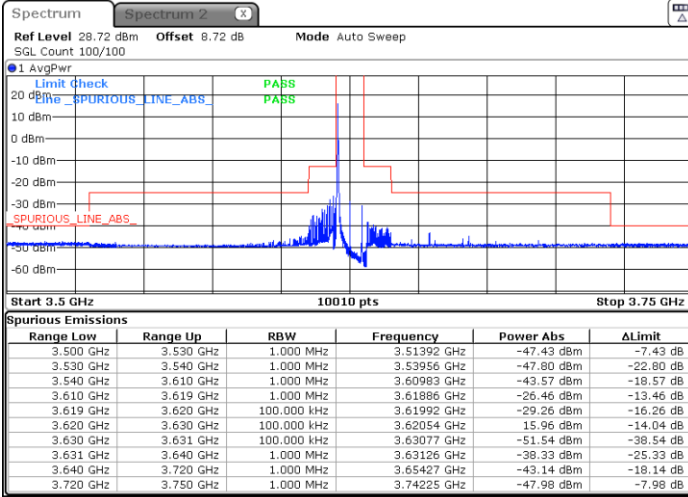

Date: 10.AUG.2023 00:35:02

Date: 11.AUG.2023 19:46:52

Highest Channel / Full RB

N/A

Date: 10.AUG.2023 00:49:20

LTE Band 48 / 10MHz

256QAM

Lowest Channel / 1RB0

Lowest Channel / 1RBmax

Date: 9.AUG.2023 23:34:04

Date: 9.AUG.2023 23:40:19

Lowest Channel / Full RB

N/A

Date: 9.AUG.2023 23:46:35

LTE Band 48 / 10MHz

256QAM

Middle Channel / 1RB0

Middle Channel / 1RBmax

Date: 9.AUG.2023 23:53:38

Date: 9.AUG.2023 23:59:18

Middle Channel / Full

N/A

Date: 10.AUG.2023 00:04:58

LTE Band 48 / 10MHz