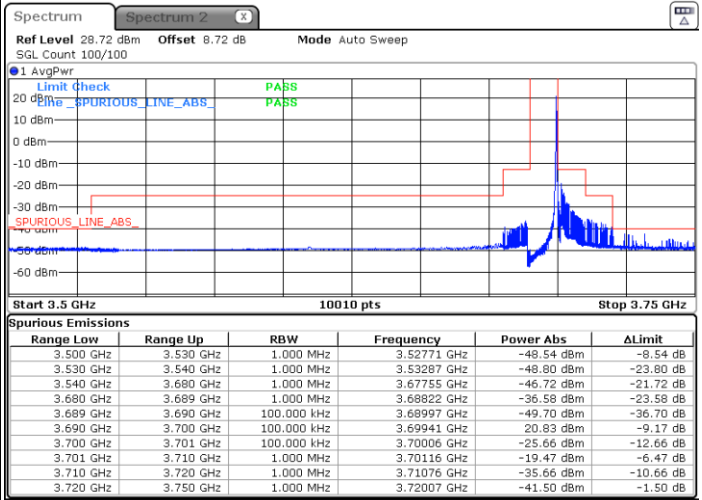

Date: 9.AUG.2023 23:28:43

Date: 9.AUG.2023 23:35:30

Lowest Channel / Full RB

N/A

Date: 9.AUG.2023 23:42:02

LTE Band 48 / 10MHz

QPSK

Middle Channel / 1RB0

Middle Channel / 1RBmax

Date: 9.AUG.2023 23:49:23

Date: 9.AUG.2023 23:55:03

Middle Channel / Full

N/A

Date: 10.AUG.2023 00:00:43

LTE Band 48 / 10MHz

QPSK

Highest Channel / 1RB0

Highest Channel / 1RBmax

Date: 10.AUG.2023 00:31:58

Date: 11.AUG.2023 19:41:39

Highest Channel / Full RB

N/A

Date: 11.AUG.2023 19:50:08

LTE Band 48 / 10MHz