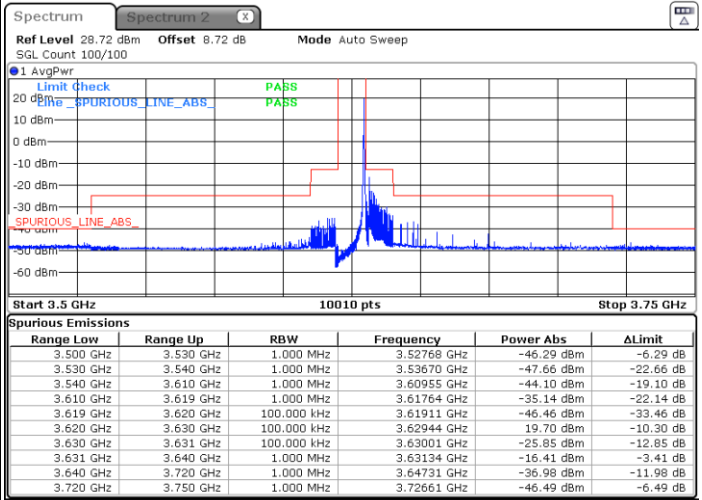

LTE Band 48 / 10MHz

16QAM

Middle Channel / 1RB0

Middle Channel / 1RBmax

Date: 9.AUG.2023 23:50:48

Date: 9.AUG.2023 23:56:28

Middle Channel / Full

N/A

Date: 10.AUG.2023 00:02:08

LTE Band 48 / 10MHz

16QAM

Highest Channel / 1RB0

Highest Channel / 1RBmax

Date: 11.AUG.2023 19:38:43

Date: 11.AUG.2023 19:43:42

Highest Channel / Full RB