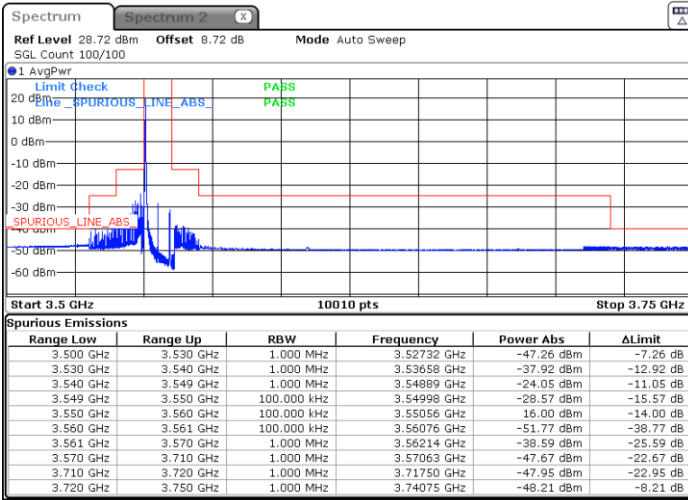

Date: 9.AUG.2023 23:57:53

Middle Channel / Full

N/A

Date: 10.AUG.2023 00:03:33

LTE Band 48 / 10MHz

64QAM

Highest Channel / 1RB0

Highest Channel / 1RBmax

Date: 10.AUG.2023 00:35:02

Date: 11.AUG.2023 19:46:52

Highest Channel / Full RB

N/A

Date: 10.AUG.2023 00:49:20

LTE Band 48 / 10MHz

256QAM

Lowest Channel / 1RB0

Lowest Channel / 1RBmax

Date: 9.AUG.2023 23:34:04

Date: 9.AUG.2023 23:40:19

Lowest Channel / Full RB

N/A

Date: 9.AUG.2023 23:46:35

LTE Band 48 / 10MHz

256QAM