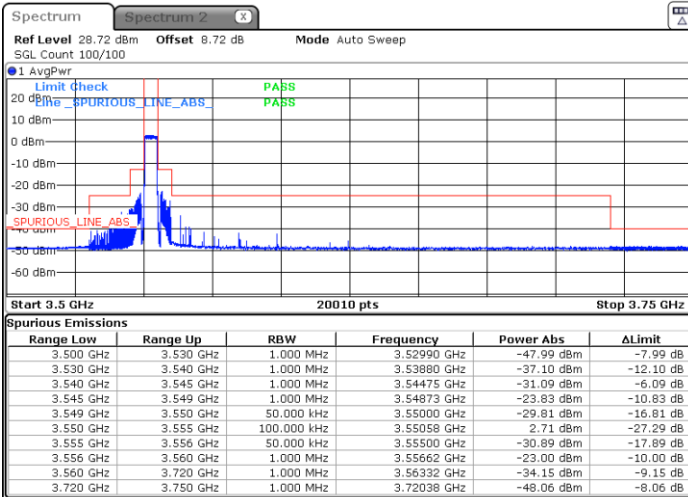

Lowest Channel / Full RB

N/A

Date: 9.AUG.2023 22:26:09