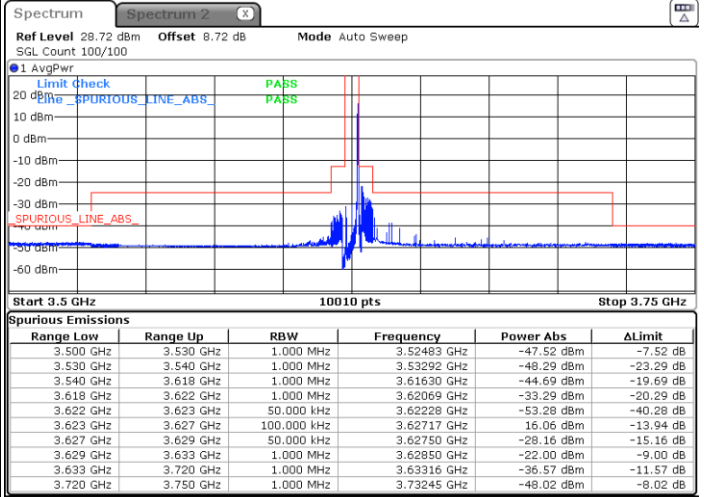

Date: 9.AUG.2023 23:23:46

LTE Band 48 / 5MHz

256QAM

Lowest Channel / 1RB0

Lowest Channel / 1RBmax

Date: 9.AUG.2023 22:12:54

Date: 9.AUG.2023 22:19:13

Lowest Channel / Full RB

N/A

Date: 9.AUG.2023 22:26:09

LTE Band 48 / 5MHz

256QAM

Middle Channel / 1RB0

Middle Channel / 1RBmax

Date: 9.AUG.2023 22:33:11

Date: 9.AUG.2023 22:38:52

Middle Channel / Full

N/A

Date: 9.AUG.2023 22:44:32

LTE Band 48 / 5MHz

256QAM

Highest Channel / 1RB0

Highest Channel / 1RBmax

Date: 9.AUG.2023 22:58:12

Date: 9.AUG.2023 23:18:40

Highest Channel / Full RB

N/A

Date: 9.AUG.2023 23:25:22

LTE Band 48 / 10MHz

QPSK

Lowest Channel / 1RB0

Lowest Channel / 1RBmax