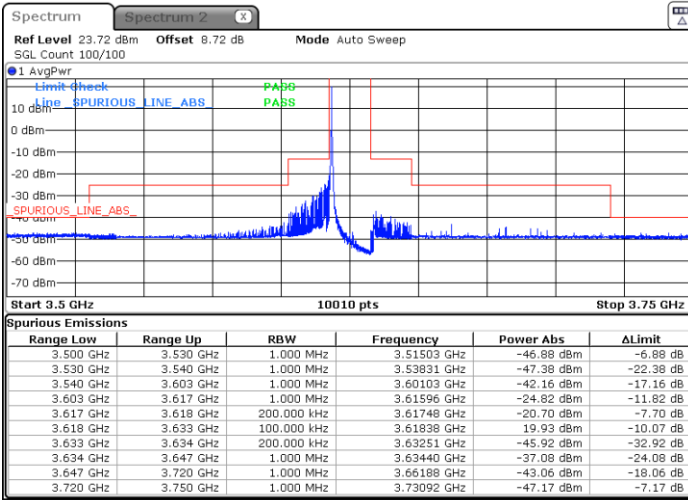

Highest Channel / Full RB

N/A

Date: 11.AUG.2023 20:04:57

LTE Band 48 / 15MHz

16QAM

Lowest Channel / 1RB0

Lowest Channel / 1RBmax

Date: 10.AUG.2023 01:01:38

Date: 10.AUG.2023 01:09:27

Lowest Channel / Full RB

N/A

Date: 10.AUG.2023 01:18:37

LTE Band 48 / 15MHz

16QAM

Middle Channel / 1RB0

Middle Channel / 1RBmax

Date: 10.AUG.2023 01:31:48

Date: 10.AUG.2023 01:39:09

Middle Channel / Full

N/A

Date: 10.AUG.2023 01:46:30

LTE Band 48 / 15MHz

16QAM

Highest Channel / 1RB0

Highest Channel / 1RBmax

Date: 11.AUG.2023 01:41:41

Date: 11.AUG.2023 01:55:25

Highest Channel / Full RB

N/A

Date: 11.AUG.2023 20:09:02

LTE Band 48 / 15MHz

64QAM