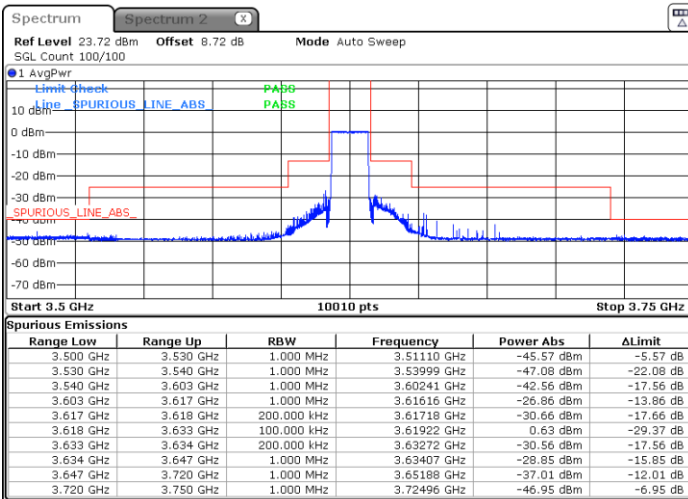

Highest Channel / Full RB

N/A

Date: 11.AUG.2023 20:04:57

LTE Band 48 / 15MHz

16QAM

Lowest Channel / 1RB0

Lowest Channel / 1RBmax

Date: 10.AUG.2023 01:01:38

Date: 10.AUG.2023 01:09:27

Lowest Channel / Full RB

N/A

Date: 10.AUG.2023 01:18:37

LTE Band 48 / 15MHz

16QAM

Middle Channel / 1RB0

Middle Channel / 1RBmax

Date: 10.AUG.2023 01:31:48

Date: 10.AUG.2023 01:39:09

Middle Channel / Full

N/A

Date: 10.AUG.2023 01:46:30

LTE Band 48 / 15MHz

16QAM

Highest Channel / 1RB0

Highest Channel / 1RBmax

Date: 11.AUG.2023 01:41:41

Date: 11.AUG.2023 01:55:25

Highest Channel / Full RB

N/A

Date: 11.AUG.2023 20:09:02

LTE Band 48 / 15MHz

64QAM