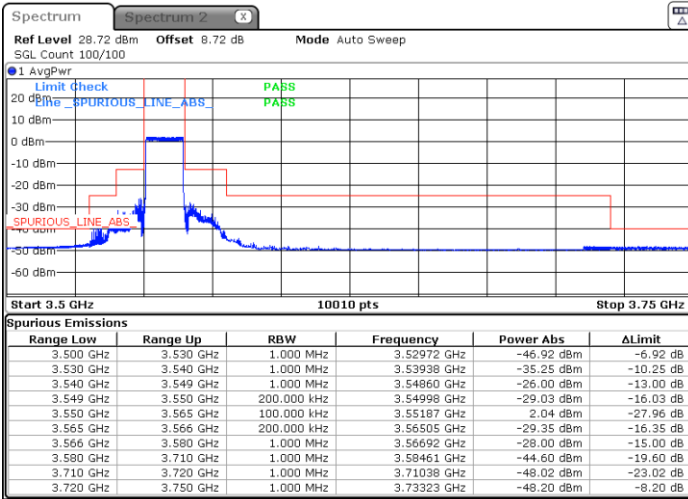

256QAM

Highest Channel / 1RB0

Highest Channel / 1RBmax

Date: 10.AUG.2023 00:36:34

Date: 10.AUG.2023 00:43:24

Highest Channel / Full RB

N/A

Date: 11.AUG.2023 19:55:48

LTE Band 48 / 15MHz

QPSK

Lowest Channel / 1RB0

Lowest Channel / 1RBmax

Date: 10.AUG.2023 00:59:41

Date: 10.AUG.2023 01:07:36

Lowest Channel / Full RB

N/A

Date: 10.AUG.2023 01:16:15

LTE Band 48 / 15MHz

QPSK

Middle Channel / 1RB0

Middle Channel / 1RBmax

Date: 10.AUG.2023 01:29:58

Date: 10.AUG.2023 01:37:19

Middle Channel / Full