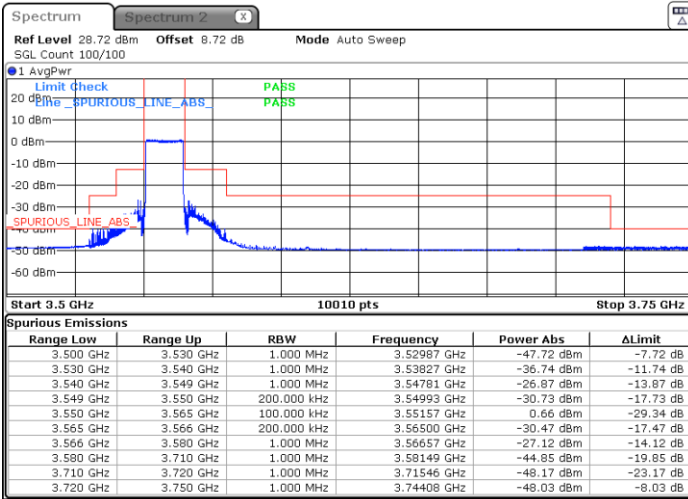

N/A

Date: 10.AUG.2023 01:44:40

LTE Band 48 / 15MHz

QPSK

Highest Channel / 1RB0

Highest Channel / 1RBmax

Date: 10.AUG.2023 23:05:00

Date: 11.AUG.2023 01:50:57

Highest Channel / Full RB

N/A

Date: 11.AUG.2023 20:04:57

LTE Band 48 / 15MHz

16QAM

Lowest Channel / 1RB0

Lowest Channel / 1RBmax

Date: 10.AUG.2023 01:01:38

Date: 10.AUG.2023 01:09:27

Lowest Channel / Full RB

N/A

Date: 10.AUG.2023 01:18:37

LTE Band 48 / 15MHz

16QAM

Middle Channel / 1RB0

Middle Channel / 1RBmax