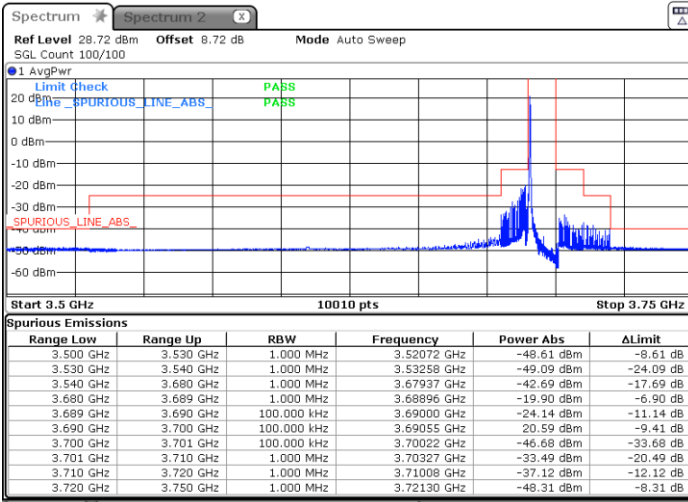

LTE Band 48 / 10MHz

16QAM

Middle Channel / 1RB0

Middle Channel / 1RBmax

Date: 9.AUG.2023 23:50:48

Date: 9.AUG.2023 23:56:28

Middle Channel / Full

N/A

Date: 10.AUG.2023 00:02:08

LTE Band 48 / 10MHz

16QAM

Highest Channel / 1RB0

Highest Channel / 1RBmax

Date: 11.AUG.2023 19:38:43

Date: 11.AUG.2023 19:43:42

Highest Channel / Full RB

N/A

Date: 11.AUG.2023 19:54:20

LTE Band 48 / 10MHz

64QAM

Lowest Channel / 1RB0

Lowest Channel / 1RBmax

Date: 9.AUG.2023 23:32:30

Date: 9.AUG.2023 23:38:35

Lowest Channel / Full RB

N/A

Date: 9.AUG.2023 23:45:09

LTE Band 48 / 10MHz

64QAM

Middle Channel / 1RB0

Middle Channel / 1RBmax

Date: 9.AUG.2023 23:52:13