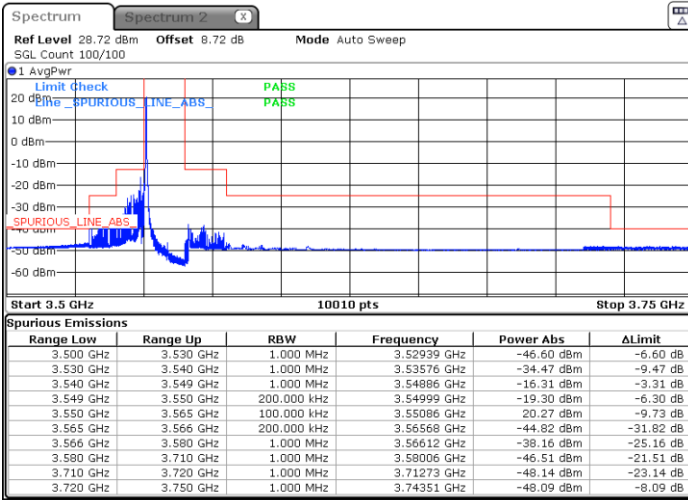

N/A

Date: 10.AUG.2023 01:44:40

LTE Band 48 / 15MHz

QPSK

Highest Channel / 1RB0

Highest Channel / 1RBmax

Date: 10.AUG.2023 23:05:00

Date: 11.AUG.2023 01:50:57

Highest Channel / Full RB

N/A

Date: 11.AUG.2023 20:04:57

LTE Band 48 / 15MHz

16QAM

Lowest Channel / 1RB0

Lowest Channel / 1RBmax

Date: 10.AUG.2023 01:01:38

Date: 10.AUG.2023 01:09:27

Lowest Channel / Full RB

N/A

Date: 10.AUG.2023 01:18:37

LTE Band 48 / 15MHz

16QAM

Middle Channel / 1RB0

Middle Channel / 1RBmax