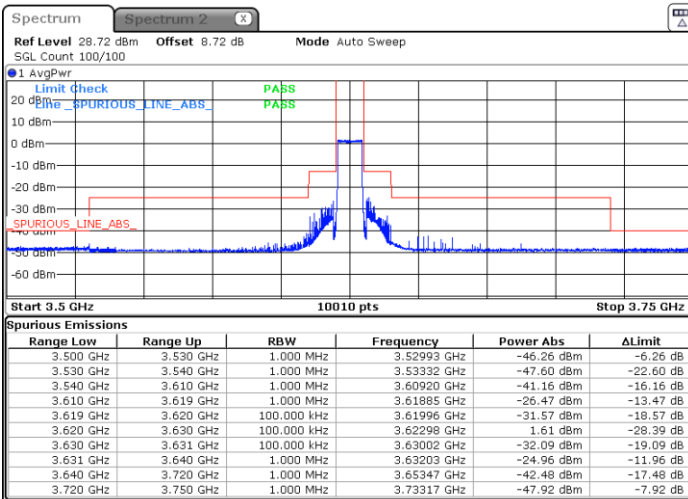

N/A

Date: 11.AUG.2023 19:54:20

LTE Band 48 / 10MHz

64QAM

Lowest Channel / 1RB0

Lowest Channel / 1RBmax

Date: 9.AUG.2023 23:32:30

Date: 9.AUG.2023 23:38:35

Lowest Channel / Full RB

N/A

Date: 9.AUG.2023 23:45:09

LTE Band 48 / 10MHz

64QAM

Middle Channel / 1RB0

Middle Channel / 1RBmax

Date: 9.AUG.2023 23:52:13

Date: 9.AUG.2023 23:57:53

Middle Channel / Full

N/A

Date: 10.AUG.2023 00:03:33

LTE Band 48 / 10MHz

64QAM

Highest Channel / 1RB0

Highest Channel / 1RBmax