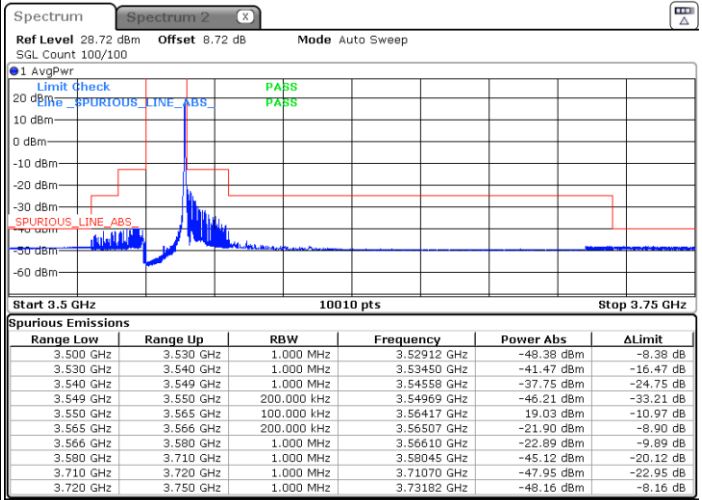

Date: 10.AUG.2023 01:31:48

Date: 10.AUG.2023 01:39:09

Middle Channel / Full

N/A

Date: 10.AUG.2023 01:46:30

LTE Band 48 / 15MHz

16QAM

Highest Channel / 1RB0

Highest Channel / 1RBmax

Date: 11.AUG.2023 01:41:41

Date: 11.AUG.2023 01:55:25

Highest Channel / Full RB

N/A

Date: 11.AUG.2023 20:09:02

LTE Band 48 / 15MHz

64QAM

Lowest Channel / 1RB0

Lowest Channel / 1RBmax

Date: 10.AUG.2023 01:03:36

Date: 10.AUG.2023 01:11:55

Lowest Channel / Full RB

N/A

Date: 10.AUG.2023 01:21:45

LTE Band 48 / 15MHz

64QAM

Middle Channel / 1RB0

Middle Channel / 1RBmax

Middle Channel / Full

N/A

LTE Band 48 / 15MHz

64QAM

Highest Channel / 1RB0