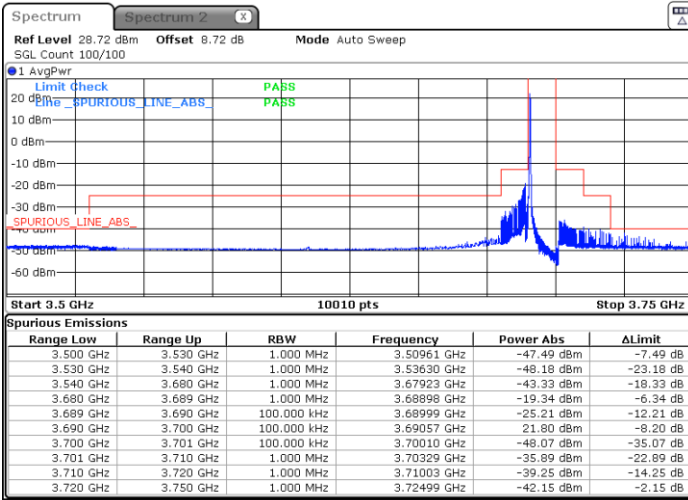

Date: 9.AUG.2023 23:28:43

Date: 9.AUG.2023 23:35:30

Lowest Channel / Full RB

N/A

Date: 9.AUG.2023 23:42:02

LTE Band 48 / 10MHz

QPSK

Middle Channel / 1RB0

Middle Channel / 1RBmax

Date: 9.AUG.2023 23:49:23

Date: 9.AUG.2023 23:55:03

Middle Channel / Full

N/A

Date: 10.AUG.2023 00:00:43

LTE Band 48 / 10MHz

QPSK

Highest Channel / 1RB0

Highest Channel / 1RBmax

Date: 10.AUG.2023 00:31:58

Date: 11.AUG.2023 19:41:39

Highest Channel / Full RB

N/A

Date: 11.AUG.2023 19:50:08

LTE Band 48 / 10MHz