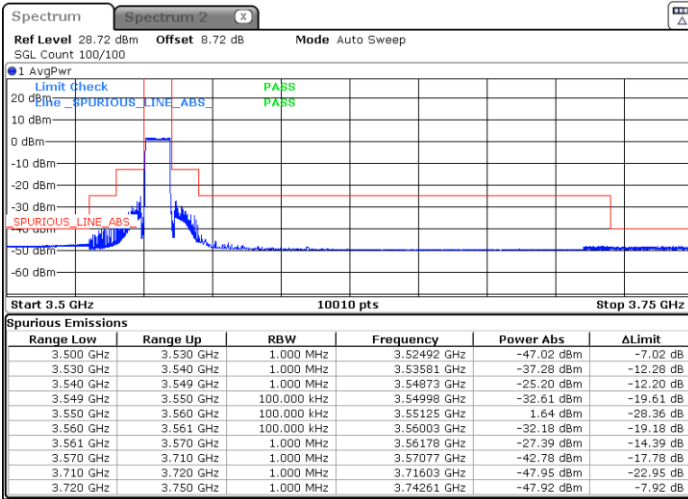

Date: 10.AUG.2023 00:02:08

LTE Band 48 / 10MHz

16QAM

Highest Channel / 1RB0

Highest Channel / 1RBmax

Date: 11.AUG.2023 19:38:43

Date: 11.AUG.2023 19:43:42

Highest Channel / Full RB

N/A

Date: 11.AUG.2023 19:54:20

LTE Band 48 / 10MHz

64QAM

Lowest Channel / 1RB0

Lowest Channel / 1RBmax

Date: 9.AUG.2023 23:32:30

Date: 9.AUG.2023 23:38:35

Lowest Channel / Full RB

N/A

Date: 9.AUG.2023 23:45:09

LTE Band 48 / 10MHz

64QAM

Middle Channel / 1RB0

Middle Channel / 1RBmax

Date: 9.AUG.2023 23:52:13