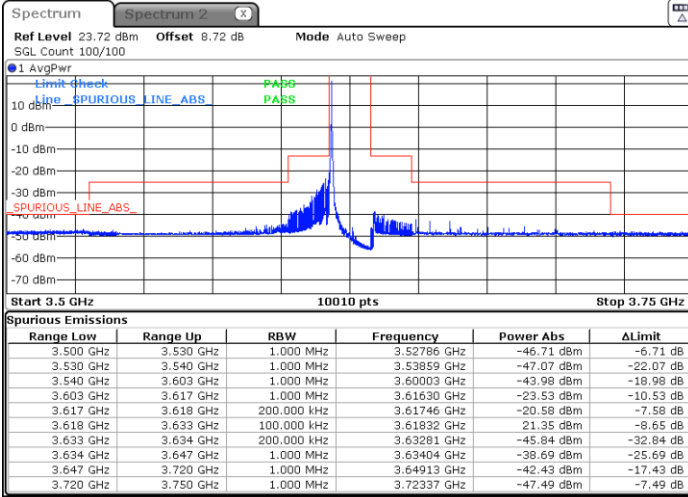

LTE Band 48 / 15MHz

QPSK

Lowest Channel / 1RB0

Lowest Channel / 1RBmax

Date: 10.AUG.2023 00:59:41

Date: 10.AUG.2023 01:07:36

Lowest Channel / Full RB

N/A

Date: 10.AUG.2023 01:16:15

LTE Band 48 / 15MHz

QPSK

Middle Channel / 1RB0

Middle Channel / 1RBmax

Date: 10.AUG.2023 01:29:58

Date: 10.AUG.2023 01:37:19

Middle Channel / Full

N/A

Date: 10.AUG.2023 01:44:40

LTE Band 48 / 15MHz

QPSK

Highest Channel / 1RB0

Highest Channel / 1RBmax

Date: 10.AUG.2023 23:05:00

Date: 11.AUG.2023 01:50:57

Highest Channel / Full RB

N/A

Date: 11.AUG.2023 20:04:57

LTE Band 48 / 15MHz

16QAM

Lowest Channel / 1RB0

Lowest Channel / 1RBmax

Date: 10.AUG.2023 01:01:38