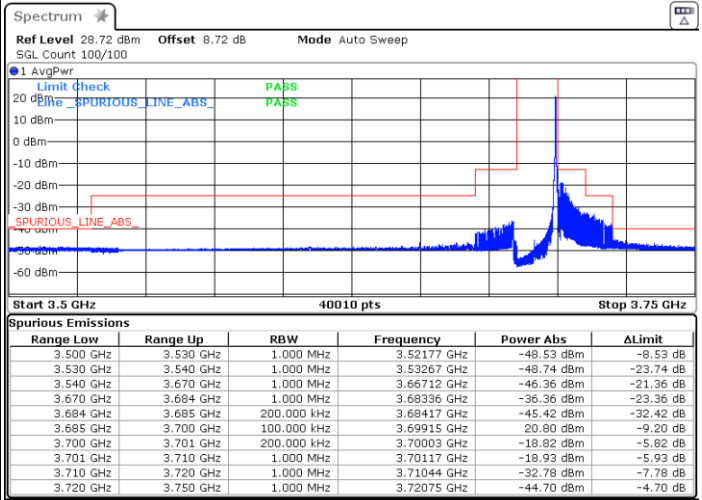

Date: 10.AUG.2023 01:16:15

LTE Band 48 / 15MHz

QPSK

Middle Channel / 1RB0

Middle Channel / 1RBmax

Date: 10.AUG.2023 01:29:58

Date: 10.AUG.2023 01:37:19

Middle Channel / Full

N/A

Date: 10.AUG.2023 01:44:40

LTE Band 48 / 15MHz

QPSK

Highest Channel / 1RB0

Highest Channel / 1RBmax

Date: 10.AUG.2023 23:05:00

Date: 11.AUG.2023 01:50:57

Highest Channel / Full RB

N/A

Date: 11.AUG.2023 20:04:57

LTE Band 48 / 15MHz

16QAM

Lowest Channel / 1RB0

Lowest Channel / 1RBmax

Date: 10.AUG.2023 01:01:38