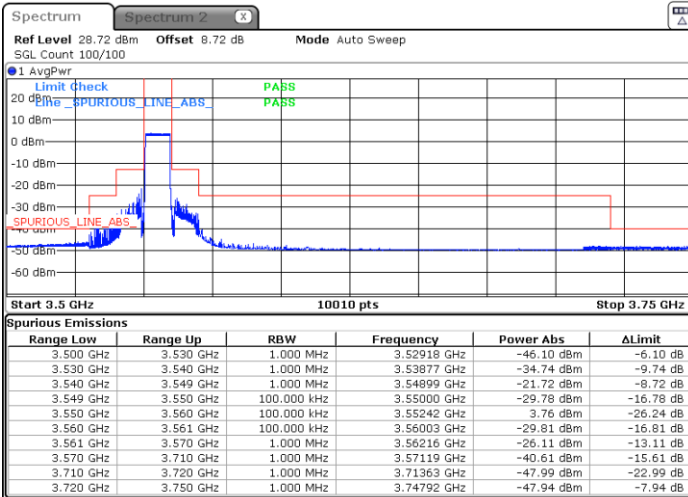

Middle Channel / Full

N/A

Date: 9.AUG.2023 22:44:32

LTE Band 48 / 5MHz

256QAM

Highest Channel / 1RB0

Highest Channel / 1RBmax

Date: 9.AUG.2023 22:58:12

Date: 9.AUG.2023 23:18:40

Highest Channel / Full RB

N/A

Date: 9.AUG.2023 23:25:22

LTE Band 48 / 10MHz

QPSK

Lowest Channel / 1RB0

Lowest Channel / 1RBmax

Date: 9.AUG.2023 23:28:43

Date: 9.AUG.2023 23:35:30

Lowest Channel / Full RB

N/A

Date: 9.AUG.2023 23:42:02

LTE Band 48 / 10MHz

QPSK

Middle Channel / 1RB0