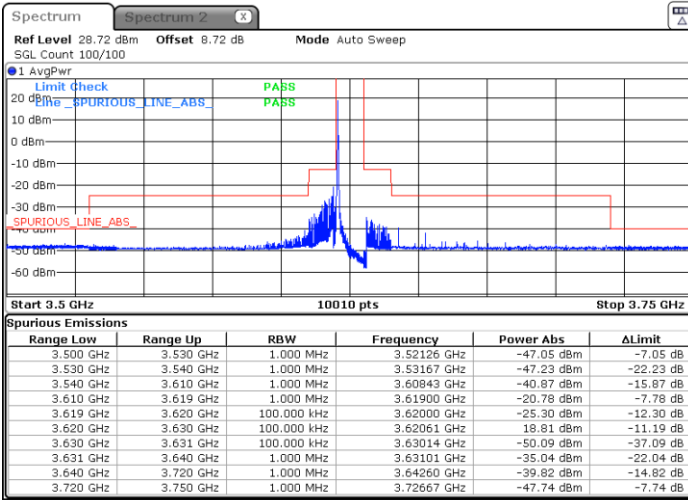

N/A

Date: 11.AUG.2023 19:54:20

LTE Band 48 / 10MHz

64QAM

Lowest Channel / 1RB0

Lowest Channel / 1RBmax

Date: 9.AUG.2023 23:32:30

Date: 9.AUG.2023 23:38:35

Lowest Channel / Full RB

N/A

Date: 9.AUG.2023 23:45:09

LTE Band 48 / 10MHz

64QAM

Middle Channel / 1RB0

Middle Channel / 1RBmax

Date: 9.AUG.2023 23:52:13

Date: 9.AUG.2023 23:57:53

Middle Channel / Full

N/A

Date: 10.AUG.2023 00:03:33

LTE Band 48 / 10MHz

64QAM

Highest Channel / 1RB0

Highest Channel / 1RBmax