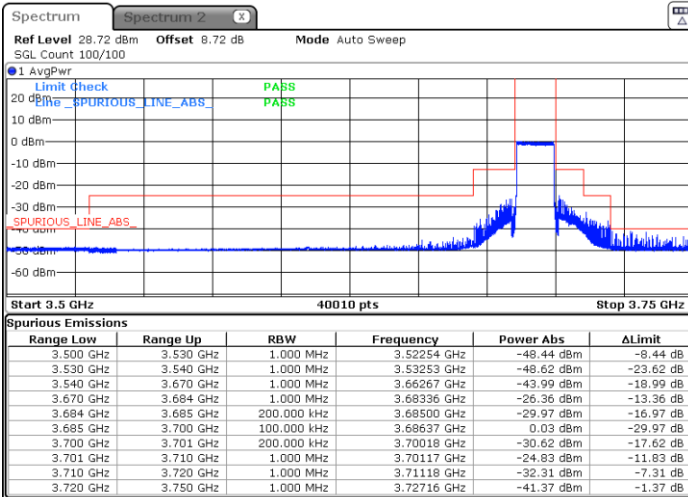

Lowest Channel / 1RB0

Lowest Channel / 1RBmax

Date: 10.AUG.2023 01:03:36

Date: 10.AUG.2023 01:11:55

Lowest Channel / Full RB

N/A

Date: 10.AUG.2023 01:21:45

LTE Band 48 / 15MHz

64QAM

Middle Channel / 1RB0

Middle Channel / 1RBmax

Middle Channel / Full

N/A

LTE Band 48 / 15MHz

64QAM

Highest Channel / 1RB0

Highest Channel / 1RBmax

Date: 11.AUG.2023 01:44:53

Date: 11.AUG.2023 20:01:17

Highest Channel / Full RB

N/A

Date: 11.AUG.2023 20:11:04