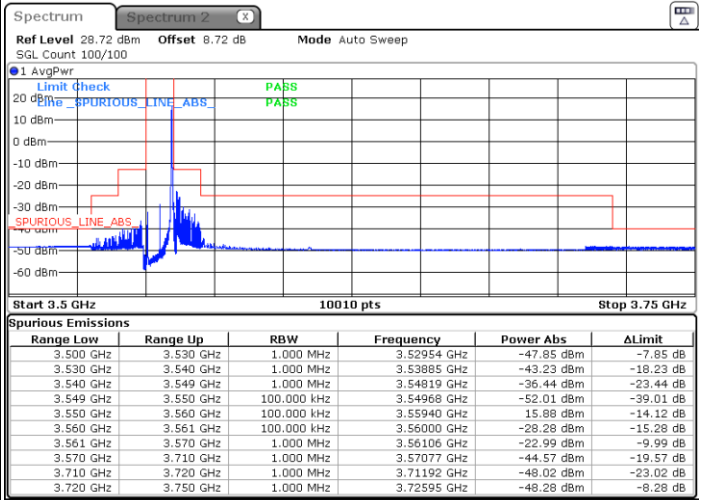

Date: 9.AUG.2023 23:57:53

Middle Channel / Full

N/A

Date: 10.AUG.2023 00:03:33

LTE Band 48 / 10MHz

64QAM

Highest Channel / 1RB0

Highest Channel / 1RBmax

Date: 10.AUG.2023 00:35:02

Date: 11.AUG.2023 19:46:52

Highest Channel / Full RB

N/A

Date: 10.AUG.2023 00:49:20

LTE Band 48 / 10MHz

256QAM

Lowest Channel / 1RB0

Lowest Channel / 1RBmax

Date: 9.AUG.2023 23:34:04

Date: 9.AUG.2023 23:40:19

Lowest Channel / Full RB

N/A

Date: 9.AUG.2023 23:46:35

LTE Band 48 / 10MHz

256QAM