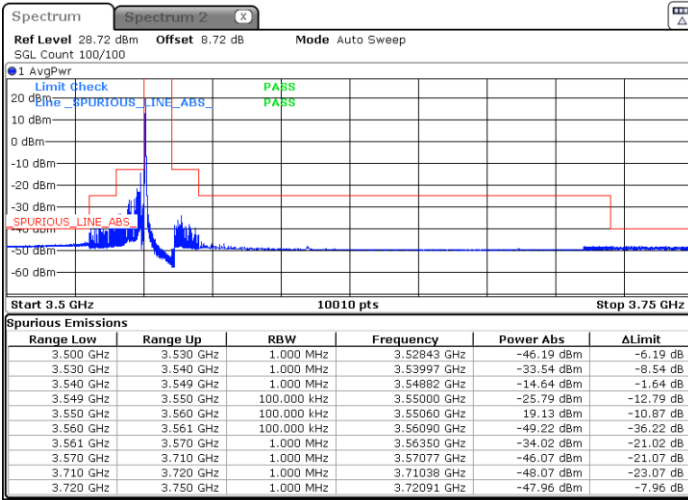

Date: 10.AUG.2023 00:02:08

LTE Band 48 / 10MHz

16QAM

Highest Channel / 1RB0

Highest Channel / 1RBmax

Date: 11.AUG.2023 19:38:43

Date: 11.AUG.2023 19:43:42

Highest Channel / Full RB

N/A

Date: 11.AUG.2023 19:54:20

LTE Band 48 / 10MHz

64QAM

Lowest Channel / 1RB0

Lowest Channel / 1RBmax

Date: 9.AUG.2023 23:32:30

Date: 9.AUG.2023 23:38:35

Lowest Channel / Full RB

N/A

Date: 9.AUG.2023 23:45:09

LTE Band 48 / 10MHz

64QAM

Middle Channel / 1RB0

Middle Channel / 1RBmax

Date: 9.AUG.2023 23:52:13

Date: 9.AUG.2023 23:57:53

Middle Channel / Full

N/A

Date: 10.AUG.2023 00:03:33

LTE Band 48 / 10MHz

64QAM

Highest Channel / 1RB0

Highest Channel / 1RBmax