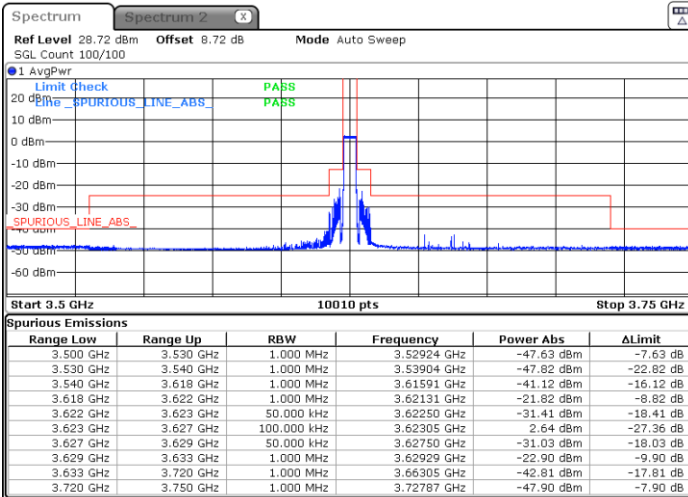

N/A

Date: 9.AUG.2023 22:26:09

LTE Band 48 / 5MHz

256QAM

Middle Channel / 1RB0

Middle Channel / 1RBmax

Date: 9.AUG.2023 22:33:11

Date: 9.AUG.2023 22:38:52

Middle Channel / Full

N/A

Date: 9.AUG.2023 22:44:32

LTE Band 48 / 5MHz

256QAM

Highest Channel / 1RB0

Highest Channel / 1RBmax

Date: 9.AUG.2023 22:58:12

Date: 9.AUG.2023 23:18:40

Highest Channel / Full RB

N/A

Date: 9.AUG.2023 23:25:22

LTE Band 48 / 10MHz

QPSK

Lowest Channel / 1RB0

Lowest Channel / 1RBmax