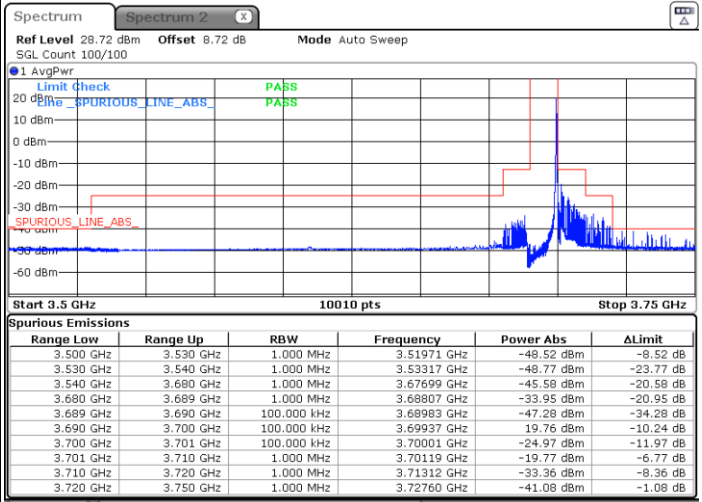

LTE Band 48 / 10MHz

16QAM

Middle Channel / 1RB0

Middle Channel / 1RBmax

Date: 9.AUG.2023 23:50:48

Date: 9.AUG.2023 23:56:28

Middle Channel / Full

N/A

Date: 10.AUG.2023 00:02:08

LTE Band 48 / 10MHz

16QAM

Highest Channel / 1RB0

Highest Channel / 1RBmax

Date: 11.AUG.2023 19:38:43

Date: 11.AUG.2023 19:43:42

Highest Channel / Full RB

N/A

Date: 11.AUG.2023 19:54:20

LTE Band 48 / 10MHz

64QAM

Lowest Channel / 1RB0

Lowest Channel / 1RBmax

Date: 9.AUG.2023 23:32:30

Date: 9.AUG.2023 23:38:35