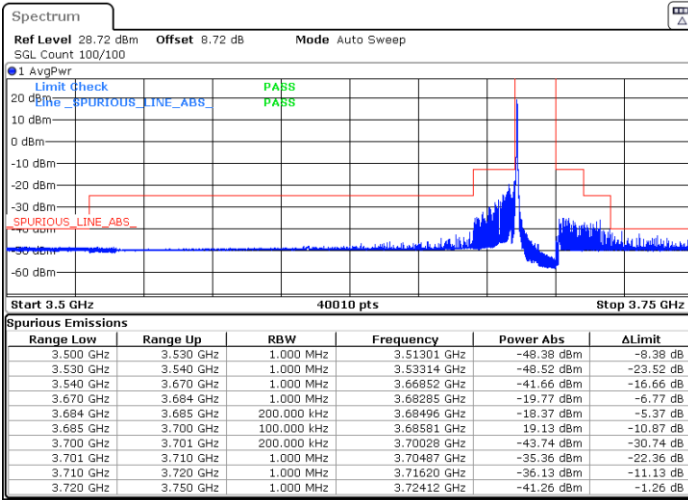

Lowest Channel / 1RB0

Lowest Channel / 1RBmax

Date: 10.AUG.2023 01:03:36

Date: 10.AUG.2023 01:11:55

Lowest Channel / Full RB

N/A

Date: 10.AUG.2023 01:21:45

LTE Band 48 / 15MHz

64QAM

Middle Channel / 1RB0

Middle Channel / 1RBmax

Middle Channel / Full

N/A

LTE Band 48 / 15MHz

64QAM

Highest Channel / 1RB0

Highest Channel / 1RBmax

Date: 11.AUG.2023 01:44:53

Date: 11.AUG.2023 20:01:17

Highest Channel / Full RB

N/A

Date: 11.AUG.2023 20:11:04