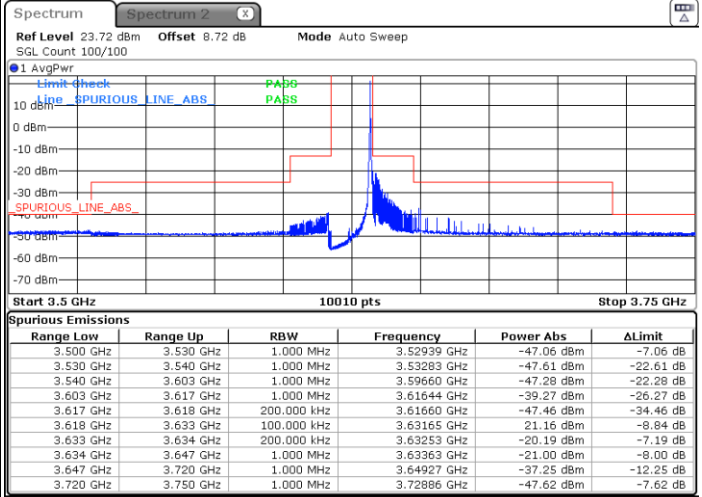

LTE Band 48 / 15MHz

QPSK

Lowest Channel / 1RB0

Lowest Channel / 1RBmax

Date: 10.AUG.2023 00:59:41

Date: 10.AUG.2023 01:07:36

Lowest Channel / Full RB

N/A

Date: 10.AUG.2023 01:16:15

LTE Band 48 / 15MHz

QPSK

Middle Channel / 1RB0

Middle Channel / 1RBmax

Date: 10.AUG.2023 01:29:58

Date: 10.AUG.2023 01:37:19

Middle Channel / Full

N/A

Date: 10.AUG.2023 01:44:40

LTE Band 48 / 15MHz

QPSK

Highest Channel / 1RB0

Highest Channel / 1RBmax

Date: 10.AUG.2023 23:05:00

Date: 11.AUG.2023 01:50:57

Highest Channel / Full RB

N/A

Date: 11.AUG.2023 20:04:57

LTE Band 48 / 15MHz

16QAM

Lowest Channel / 1RB0

Lowest Channel / 1RBmax

Date: 10.AUG.2023 01:01:38