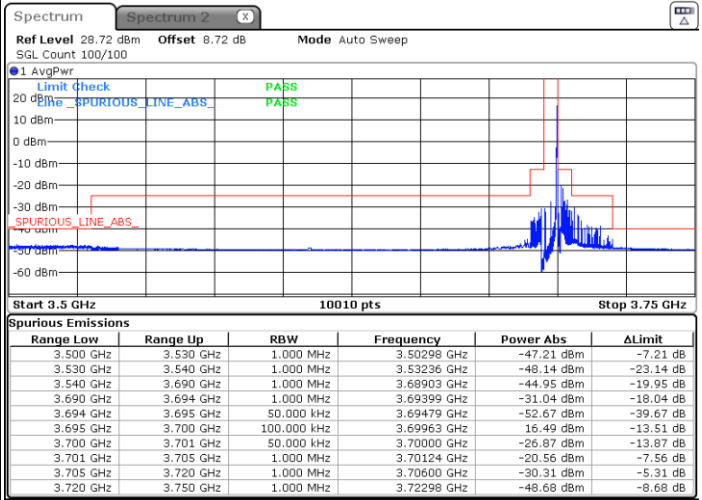

Middle Channel / Full

N/A

Date: 9.AUG.2023 22:44:32

LTE Band 48 / 5MHz

256QAM

Highest Channel / 1RB0

Highest Channel / 1RBmax

Date: 9.AUG.2023 22:58:12

Date: 9.AUG.2023 23:18:40

Highest Channel / Full RB

N/A

Date: 9.AUG.2023 23:25:22

LTE Band 48 / 10MHz

QPSK

Lowest Channel / 1RB0

Lowest Channel / 1RBmax