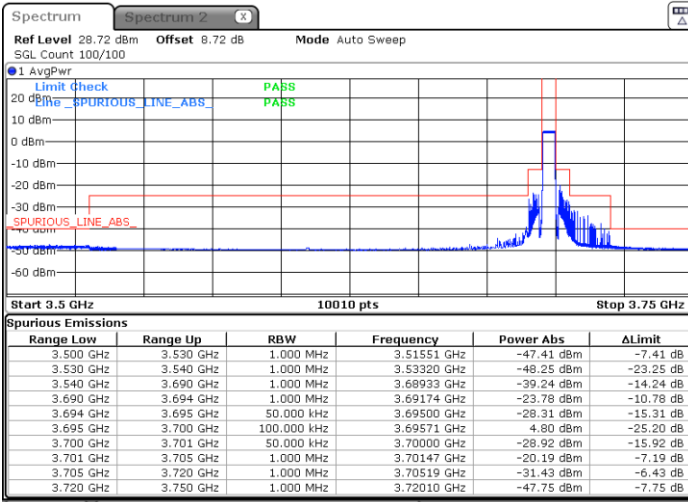

LTE Band 48 / 5MHz

64QAM

Highest Channel / 1RB0

Highest Channel / 1RBmax

Date: 9.AUG.2023 22:55:57

Date: 9.AUG.2023 23:04:04

Highest Channel / Full RB

N/A

Date: 9.AUG.2023 23:23:46

LTE Band 48 / 5MHz

256QAM

Lowest Channel / 1RB0

Lowest Channel / 1RBmax

Date: 9.AUG.2023 22:12:54

Date: 9.AUG.2023 22:19:13

Lowest Channel / Full RB