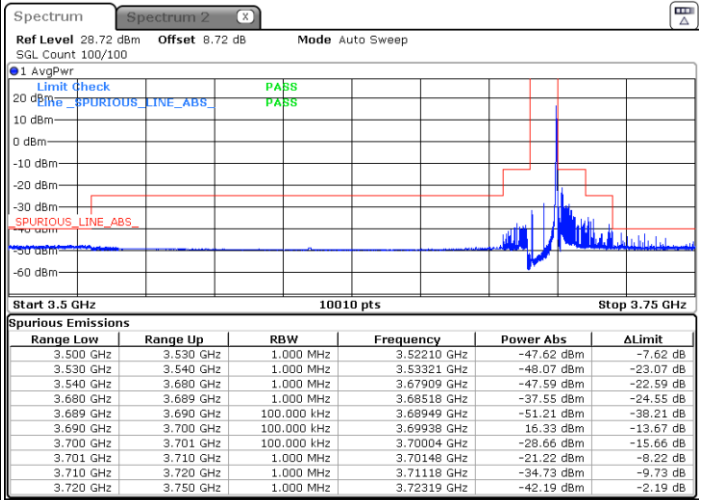

Lowest Channel / 1RBmax

Date: 9.AUG.2023 23:34:04

Date: 9.AUG.2023 23:40:19

Lowest Channel / Full RB

N/A

Date: 9.AUG.2023 23:46:35

LTE Band 48 / 10MHz

256QAM

Middle Channel / 1RB0

Middle Channel / 1RBmax

Date: 9.AUG.2023 23:53:38

Date: 9.AUG.2023 23:59:18

Middle Channel / Full

N/A

Date: 10.AUG.2023 00:04:58

LTE Band 48 / 10MHz

256QAM

Highest Channel / 1RB0

Highest Channel / 1RBmax

Date: 10.AUG.2023 00:36:34

Date: 10.AUG.2023 00:43:24

Highest Channel / Full RB

N/A

Date: 11.AUG.2023 19:55:48