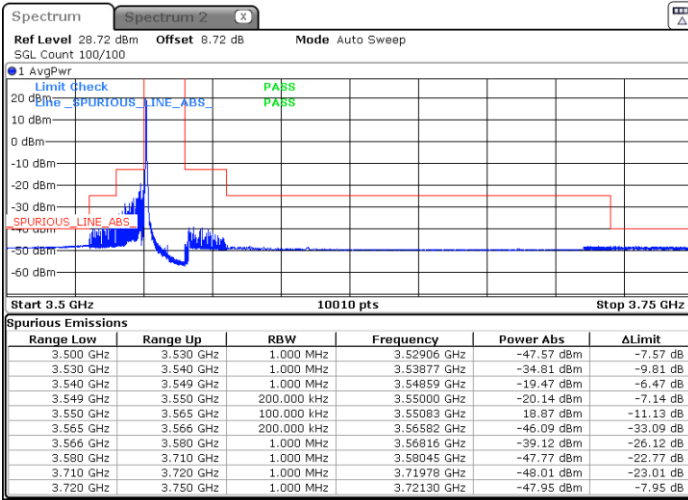

Date: 10.AUG.2023 01:31:48

Date: 10.AUG.2023 01:39:09

Middle Channel / Full

N/A

Date: 10.AUG.2023 01:46:30

LTE Band 48 / 15MHz

16QAM

Highest Channel / 1RB0

Highest Channel / 1RBmax

Date: 11.AUG.2023 01:41:41

Date: 11.AUG.2023 01:55:25

Highest Channel / Full RB

N/A

Date: 11.AUG.2023 20:09:02

LTE Band 48 / 15MHz

64QAM

Lowest Channel / 1RB0

Lowest Channel / 1RBmax

Date: 10.AUG.2023 01:03:36

Date: 10.AUG.2023 01:11:55

Lowest Channel / Full RB

N/A

Date: 10.AUG.2023 01:21:45

LTE Band 48 / 15MHz

64QAM

Middle Channel / 1RB0

Middle Channel / 1RBmax

Middle Channel / Full

N/A

LTE Band 48 / 15MHz

64QAM

Highest Channel / 1RB0