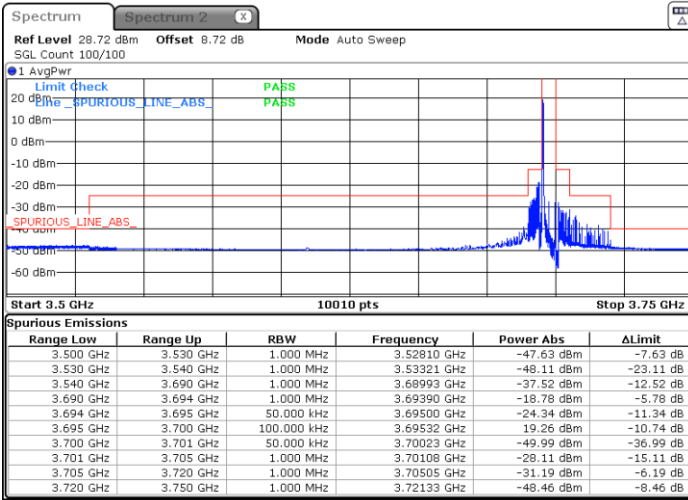

LTE Band 48 / 5MHz

64QAM

Highest Channel / 1RB0

Highest Channel / 1RBmax

Date: 9.AUG.2023 22:55:57

Date: 9.AUG.2023 23:04:04

Highest Channel / Full RB

N/A

Date: 9.AUG.2023 23:23:46

LTE Band 48 / 5MHz

256QAM

Lowest Channel / 1RB0

Lowest Channel / 1RBmax

Date: 9.AUG.2023 22:12:54

Date: 9.AUG.2023 22:19:13

Lowest Channel / Full RB