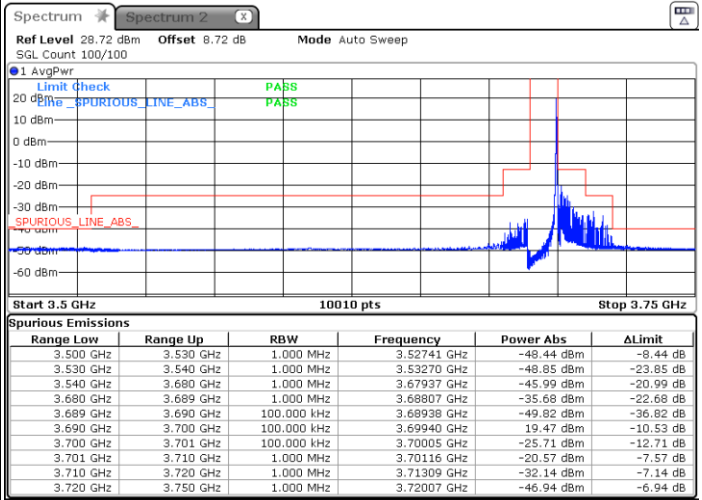

Lowest Channel / Full RB

N/A

Date: 9.AUG.2023 23:45:09

LTE Band 48 / 10MHz

64QAM

Middle Channel / 1RB0

Middle Channel / 1RBmax

Date: 9.AUG.2023 23:52:13

Date: 9.AUG.2023 23:57:53

Middle Channel / Full

N/A

Date: 10.AUG.2023 00:03:33

LTE Band 48 / 10MHz

64QAM

Highest Channel / 1RB0

Highest Channel / 1RBmax

Date: 10.AUG.2023 00:35:02

Date: 11.AUG.2023 19:46:52

Highest Channel / Full RB

N/A

Date: 10.AUG.2023 00:49:20

LTE Band 48 / 10MHz

256QAM

Lowest Channel / 1RB0

Lowest Channel / 1RBmax

Date: 9.AUG.2023 23:34:04

Date: 9.AUG.2023 23:40:19

Lowest Channel / Full RB

N/A

Date: 9.AUG.2023 23:46:35

LTE Band 48 / 10MHz

256QAM