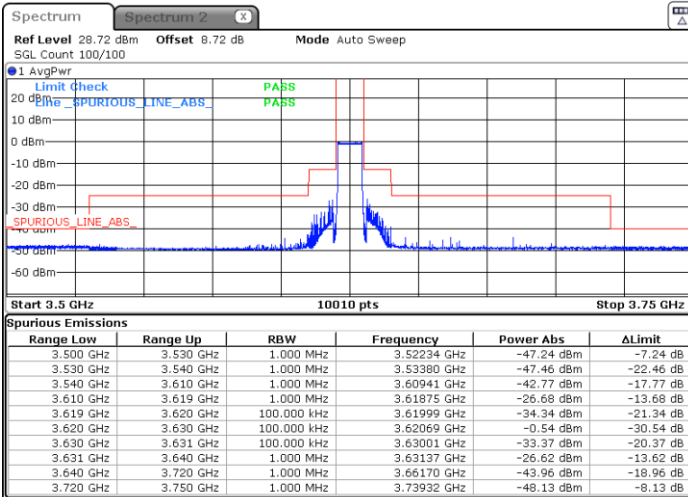

Lowest Channel / 1RBmax

Date: 9.AUG.2023 23:34:04

Date: 9.AUG.2023 23:40:19

Lowest Channel / Full RB

N/A

Date: 9.AUG.2023 23:46:35

LTE Band 48 / 10MHz

256QAM

Middle Channel / 1RB0

Middle Channel / 1RBmax

Date: 9.AUG.2023 23:53:38

Date: 9.AUG.2023 23:59:18

Middle Channel / Full

N/A

Date: 10.AUG.2023 00:04:58

LTE Band 48 / 10MHz

256QAM

Highest Channel / 1RB0

Highest Channel / 1RBmax

Date: 10.AUG.2023 00:36:34

Date: 10.AUG.2023 00:43:24

Highest Channel / Full RB

N/A

Date: 11.AUG.2023 19:55:48

LTE Band 48 / 15MHz

QPSK

Lowest Channel / 1RB0

Lowest Channel / 1RBmax

Date: 10.AUG.2023 00:59:41

Date: 10.AUG.2023 01:07:36

Lowest Channel / Full RB

N/A