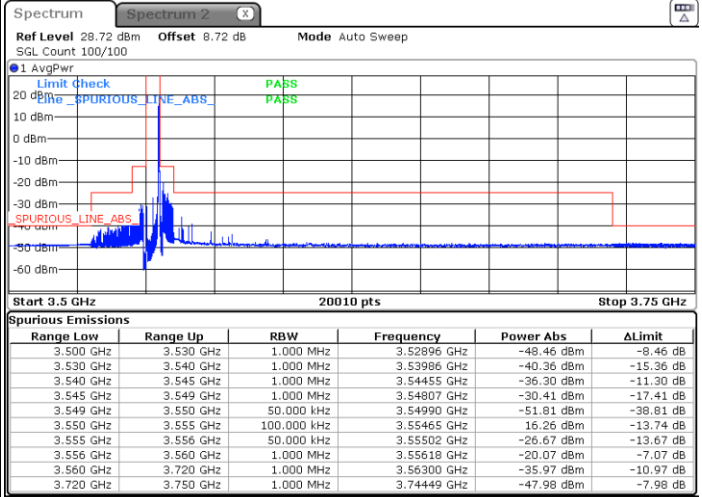

LTE Band 48 / 5MHz

64QAM

Highest Channel / 1RB0

Highest Channel / 1RBmax

Date: 9.AUG.2023 22:55:57

Date: 9.AUG.2023 23:04:04

Highest Channel / Full RB

N/A

Date: 9.AUG.2023 23:23:46

LTE Band 48 / 5MHz

256QAM

Lowest Channel / 1RB0

Lowest Channel / 1RBmax

Date: 9.AUG.2023 22:12:54

Date: 9.AUG.2023 22:19:13

Lowest Channel / Full RB

N/A

Date: 9.AUG.2023 22:26:09

LTE Band 48 / 5MHz

256QAM

Middle Channel / 1RB0

Middle Channel / 1RBmax

Date: 9.AUG.2023 22:33:11

Date: 9.AUG.2023 22:38:52

Middle Channel / Full

N/A

Date: 9.AUG.2023 22:44:32

LTE Band 48 / 5MHz

256QAM

Highest Channel / 1RB0

Highest Channel / 1RBmax

Date: 9.AUG.2023 22:58:12