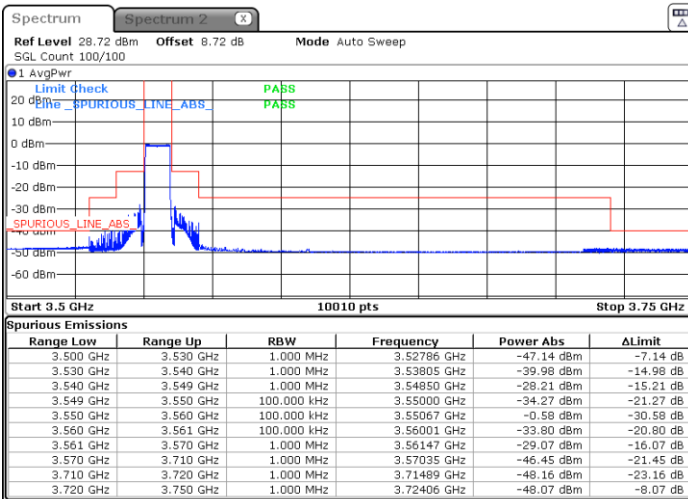

Date: 10.AUG.2023 00:35:02

Date: 11.AUG.2023 19:46:52

Highest Channel / Full RB

N/A

Date: 10.AUG.2023 00:49:20

LTE Band 48 / 10MHz

256QAM

Lowest Channel / 1RB0

Lowest Channel / 1RBmax

Date: 9.AUG.2023 23:34:04

Date: 9.AUG.2023 23:40:19

Lowest Channel / Full RB

N/A

Date: 9.AUG.2023 23:46:35

LTE Band 48 / 10MHz

256QAM

Middle Channel / 1RB0

Middle Channel / 1RBmax

Date: 9.AUG.2023 23:53:38

Date: 9.AUG.2023 23:59:18

Middle Channel / Full

N/A

Date: 10.AUG.2023 00:04:58

LTE Band 48 / 10MHz