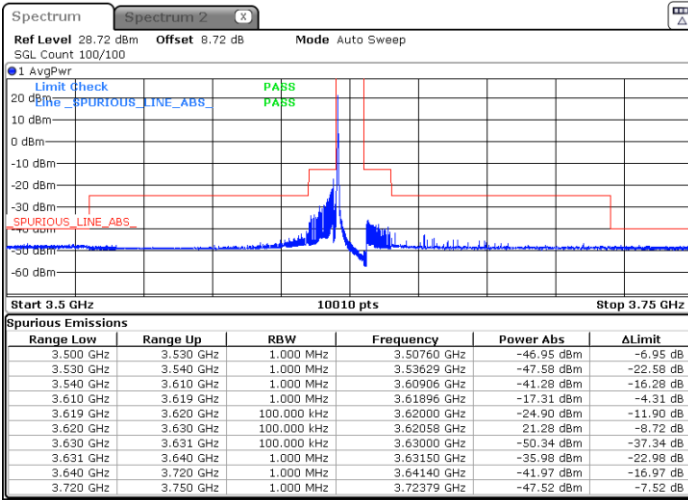

Date: 9.AUG.2023 23:18:40

Highest Channel / Full RB

N/A

Date: 9.AUG.2023 23:25:22

LTE Band 48 / 10MHz

QPSK

Lowest Channel / 1RB0

Lowest Channel / 1RBmax

Date: 9.AUG.2023 23:28:43

Date: 9.AUG.2023 23:35:30

Lowest Channel / Full RB

N/A

Date: 9.AUG.2023 23:42:02

LTE Band 48 / 10MHz

QPSK

Middle Channel / 1RB0

Middle Channel / 1RBmax

Date: 9.AUG.2023 23:49:23

Date: 9.AUG.2023 23:55:03

Middle Channel / Full

N/A

Date: 10.AUG.2023 00:00:43

LTE Band 48 / 10MHz

QPSK

Highest Channel / 1RB0

Highest Channel / 1RBmax

Date: 10.AUG.2023 00:31:58

Date: 11.AUG.2023 19:41:39

Highest Channel / Full RB

N/A

Date: 11.AUG.2023 19:50:08

LTE Band 48 / 10MHz