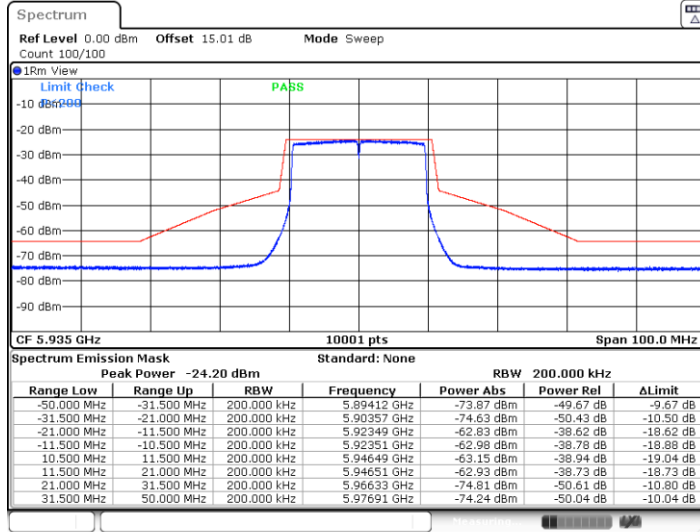

11AX20MIMO_Ant3_5935

Date: 31.AUG.2023 10:28:05