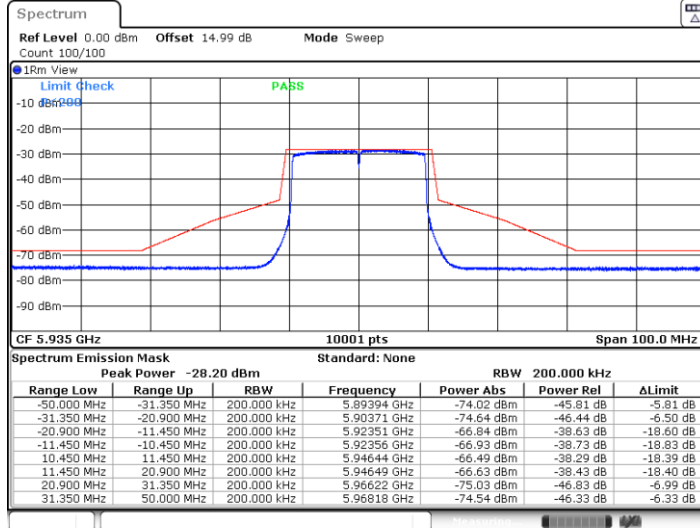

11A-CDD_Ant3_6855

Date: 17.AUG.2023 13:55:09

11A-CDD_Ant4_6855

Date: 17.AUG.2023 13:56:27

11AX20MIMO_Ant3_5935

Date: 31.AUG.2023 10:28:05

11AX20MIMO_Ant4_5935

Date: 31.AUG.2023 10:29:41