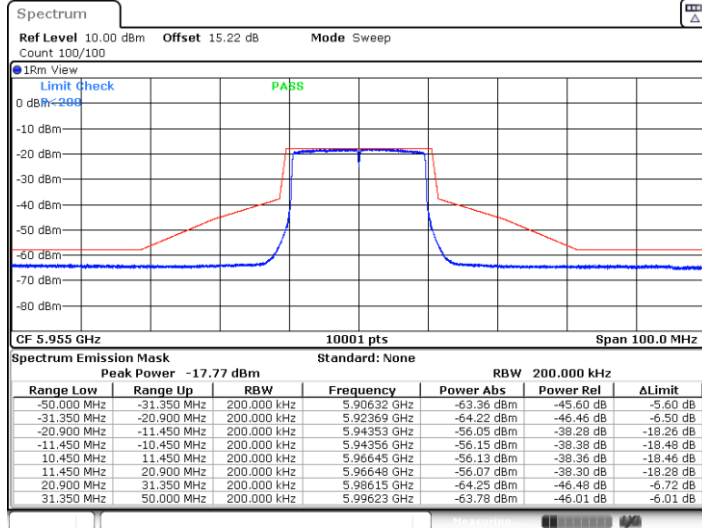

11AX20MIMO_Ant4_5955

Date: 17.AUG.2023 14:43:15