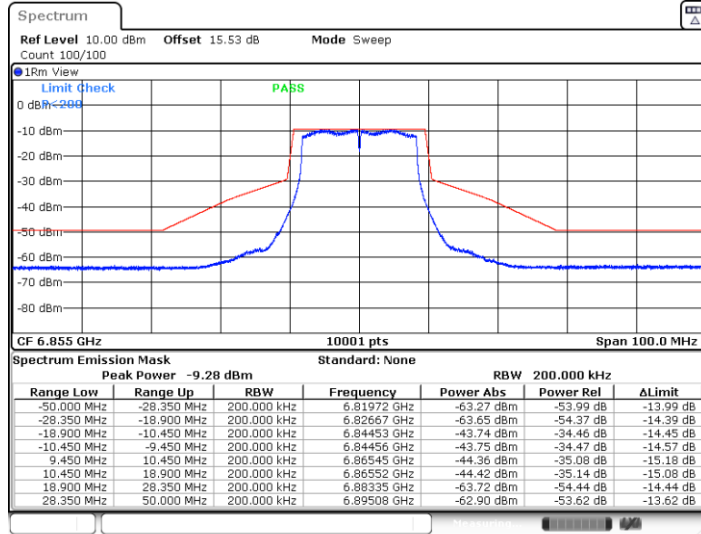

11A-CDD_Ant3_6855

Date: 17.AUG.2023 13:55:09

11A-CDD_Ant4_6855

Date: 17.AUG.2023 13:56:27

11AX20MIMO_Ant3_5935

Date: 31.AUG.2023 10:28:05

11AX20MIMO_Ant4_5935

Date: 31.AUG.2023 10:29:41