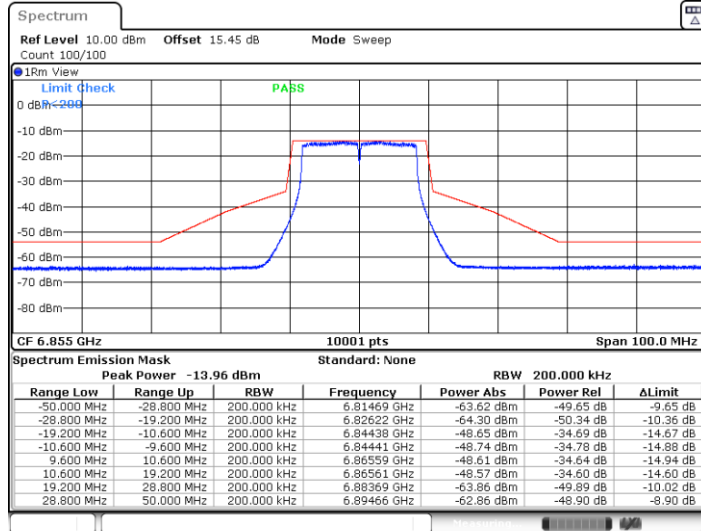

11A-CDD_Ant3_6855

Date: 17.AUG.2023 13:55:09

11A-CDD_Ant4_6855

Date: 17.AUG.2023 13:56:27

11AX20MIMO_Ant3_5935

Date: 31.AUG.2023 10:28:05

11AX20MIMO_Ant4_5935

Date: 31.AUG.2023 10:29:41