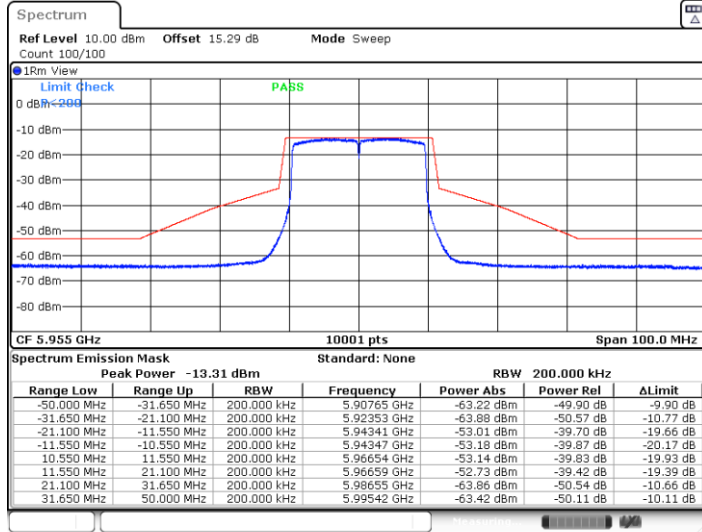

11AX20MIMO_Ant3_5955

Date: 17.AUG.2023 14:41:36

11AX20MIMO_Ant4_5955

Date: 17.AUG.2023 14:43:15