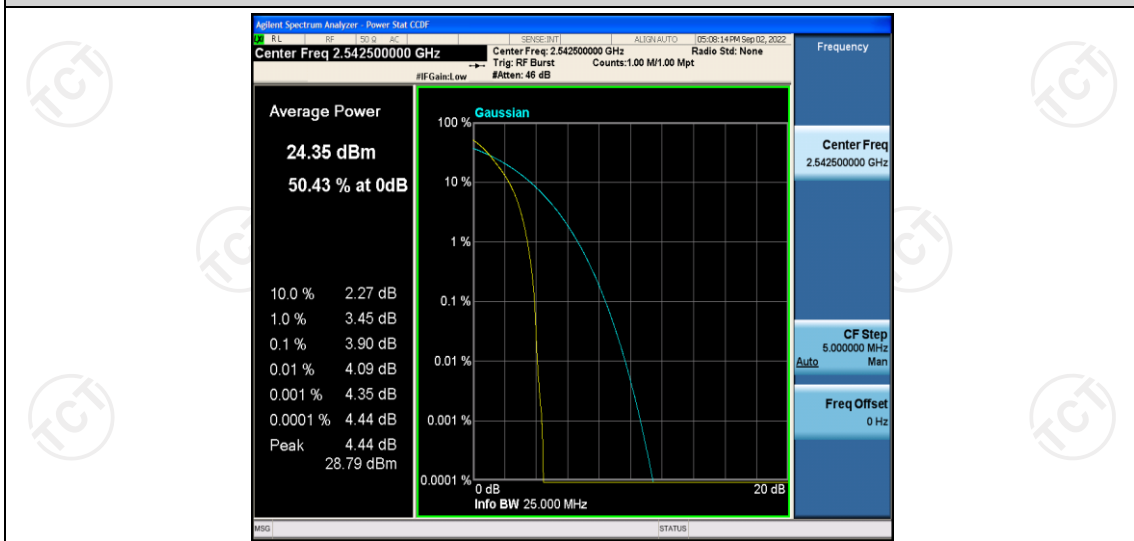

Band41-10MHz-16QAM-40590-50RB#0

Band41-10MHz-16QAM-41190-1RB#0

Band41-10MHz-16QAM-41190-50RB#0

Band41-15MHz-QPSK-40115-1RB#0

Band41-15MHz-QPSK-40115-75RB#0

Band41-15MHz-QPSK-40590-1RB#0

Band41-15MHz-QPSK-40590-75RB#0