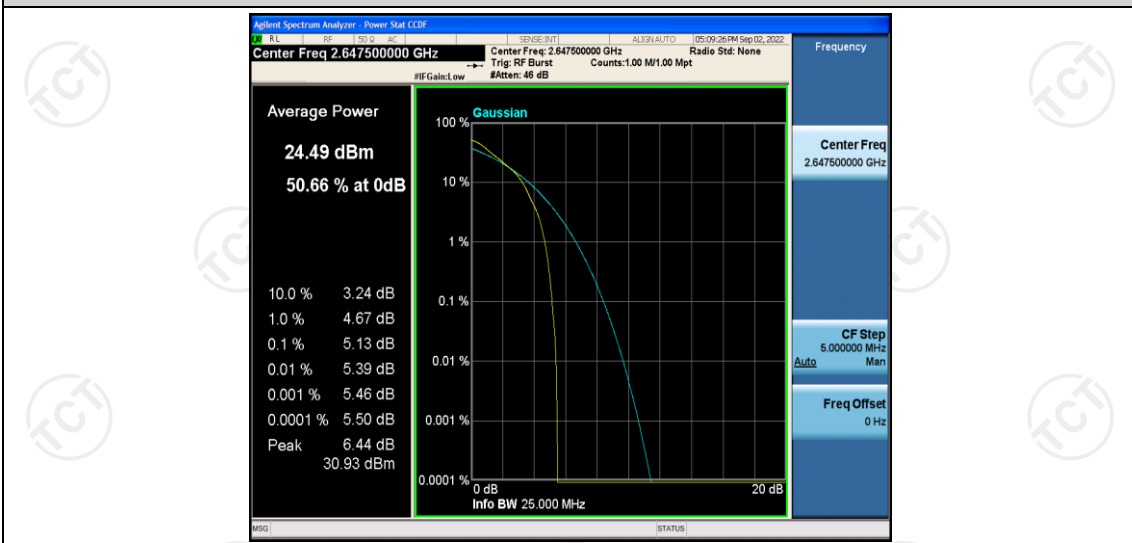

Band41-15MHz-QPSK-41165-1RB#0