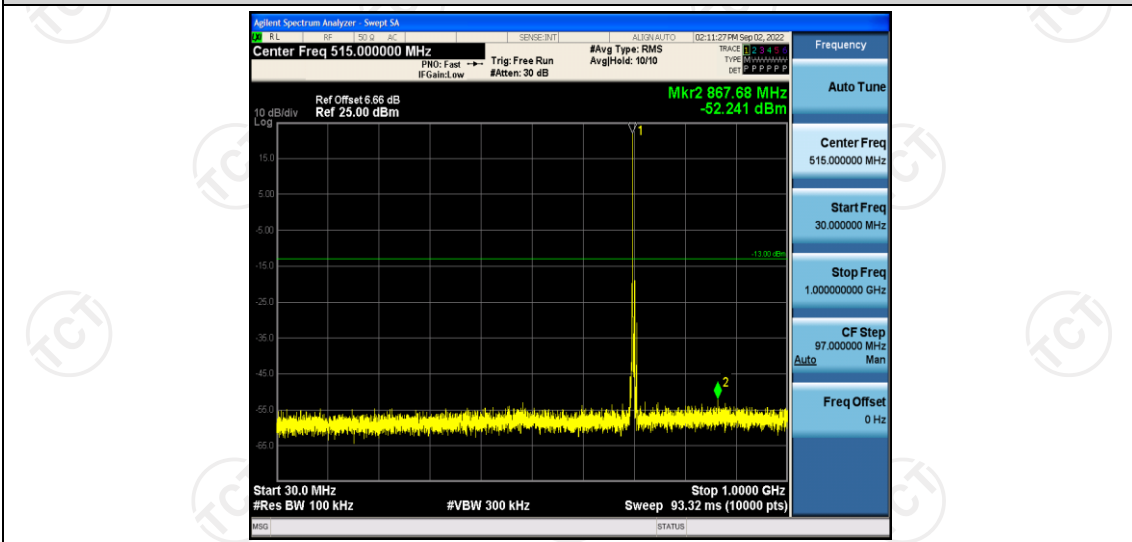

Band12-5MHz-16QAM-23095-1RB#0-Range1:30~1000MHz