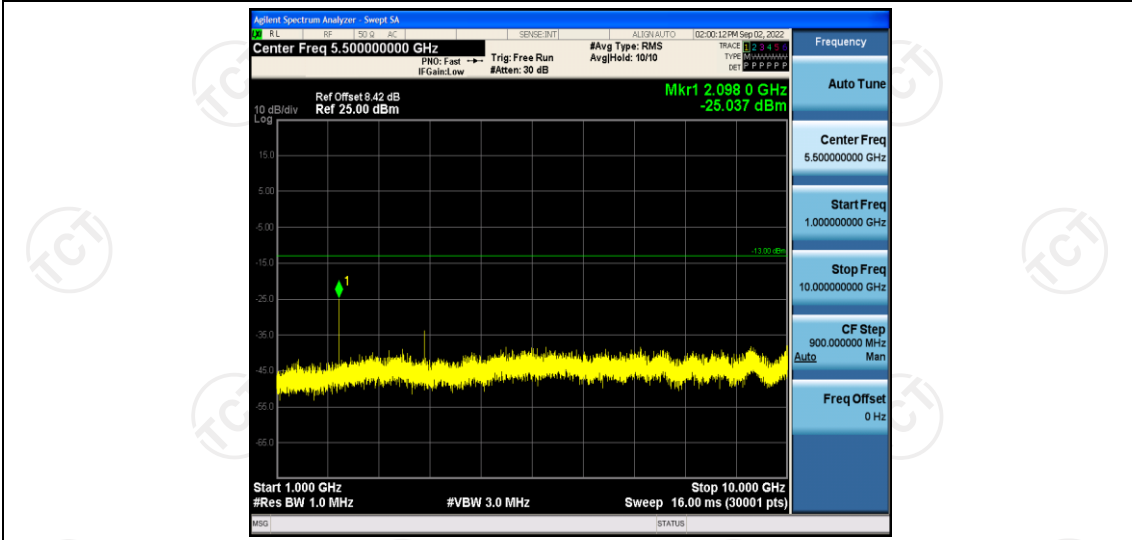

Band12-3MHz-QPSK-23025-1RB#0-Range2:1000~10000MHz