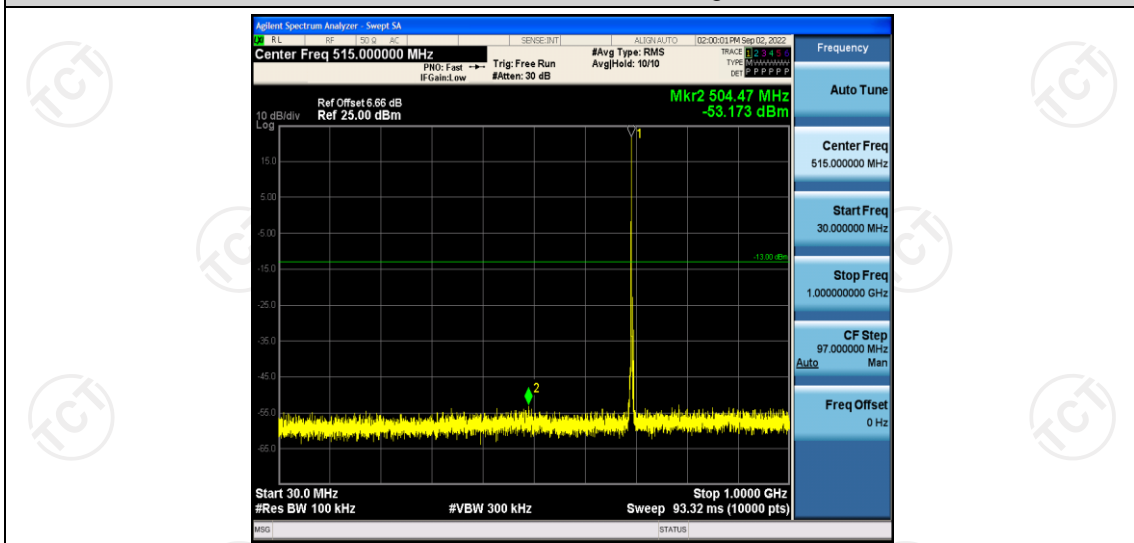

Band12-3MHz-QPSK-23025-1RB#0-Range1:30~1000MHz