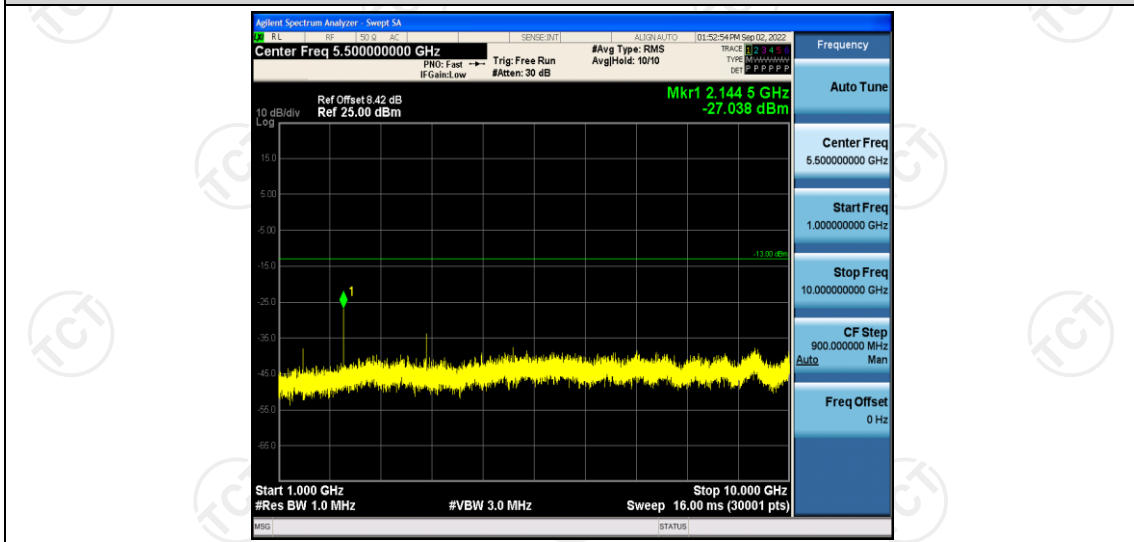

Band12-1.4MHz-16QAM-23095-1RB#0-Range1:30~1000MHz

Band12-1.4MHz-16QAM-23095-1RB#0-Range2:1000~10000MHz

Band12-1.4MHz-16QAM-23173-1RB#0-Range1:30~1000MHz

Band12-1.4MHz-16QAM-23173-1RB#0-Range2:1000~10000MHz