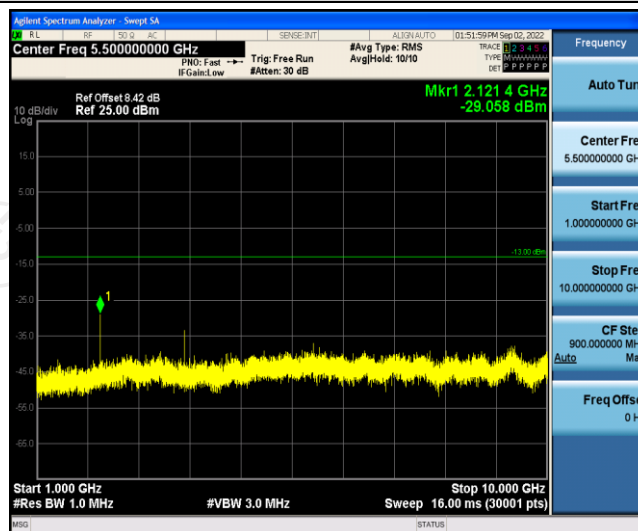

Band12-1.4MHz-16QAM-23095-1RB#0-Range1:30~1000MHz

Band12-1.4MHz-16QAM-23095-1RB#0-Range2:1000~10000MHz

Band12-1.4MHz-16QAM-23173-1RB#0-Range1:30~1000MHz

Band12-1.4MHz-16QAM-23173-1RB#0-Range2:1000~10000MHz