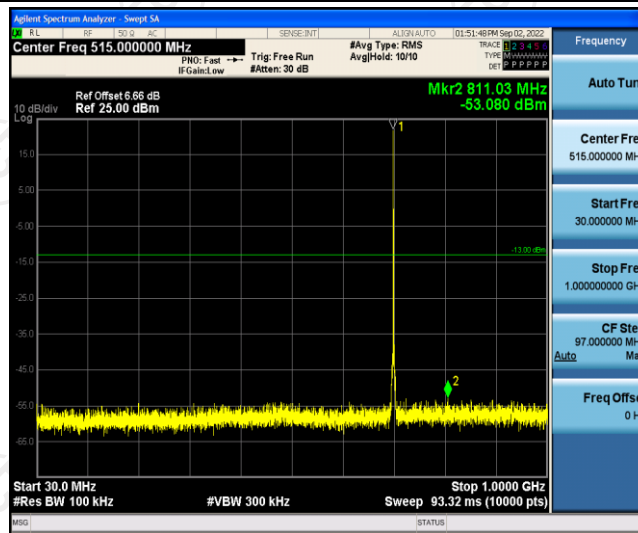

Band12-1.4MHz-16QAM-23095-1RB#0-Range1:30~1000MHz

Band12-1.4MHz-16QAM-23095-1RB#0-Range2:1000~10000MHz

Band12-1.4MHz-16QAM-23173-1RB#0-Range1:30~1000MHz

Band12-1.4MHz-16QAM-23173-1RB#0-Range2:1000~10000MHz