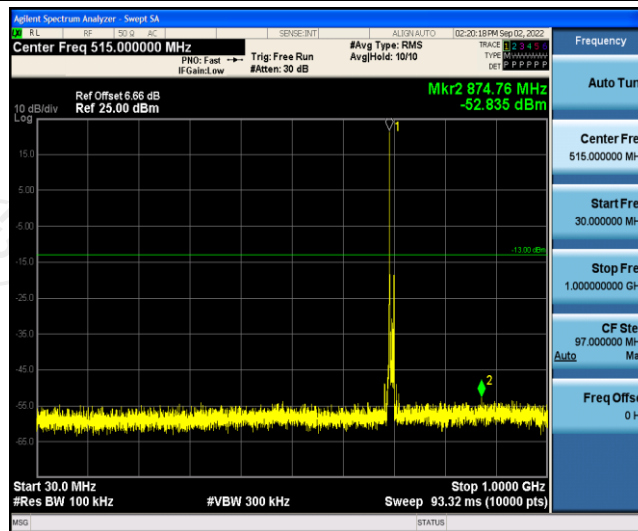

Band12-10MHz-16QAM-23060-1RB#0-Range1:30~1000MHz