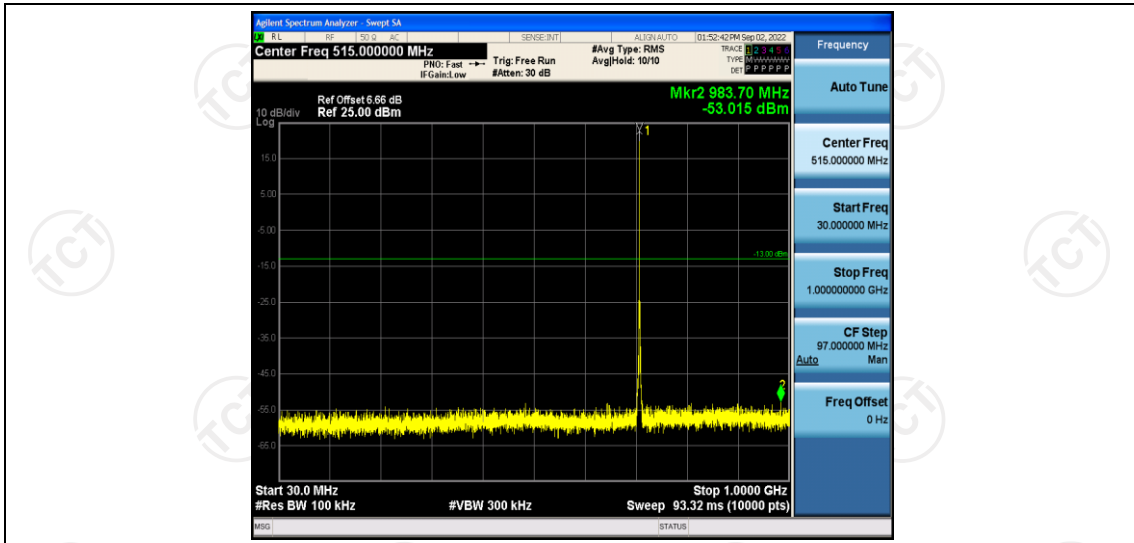

Band12-1.4MHz-16QAM-23095-1RB#0-Range1:30~1000MHz

Band12-1.4MHz-16QAM-23095-1RB#0-Range2:1000~10000MHz

Band12-1.4MHz-16QAM-23173-1RB#0-Range1:30~1000MHz

Band12-1.4MHz-16QAM-23173-1RB#0-Range2:1000~10000MHz