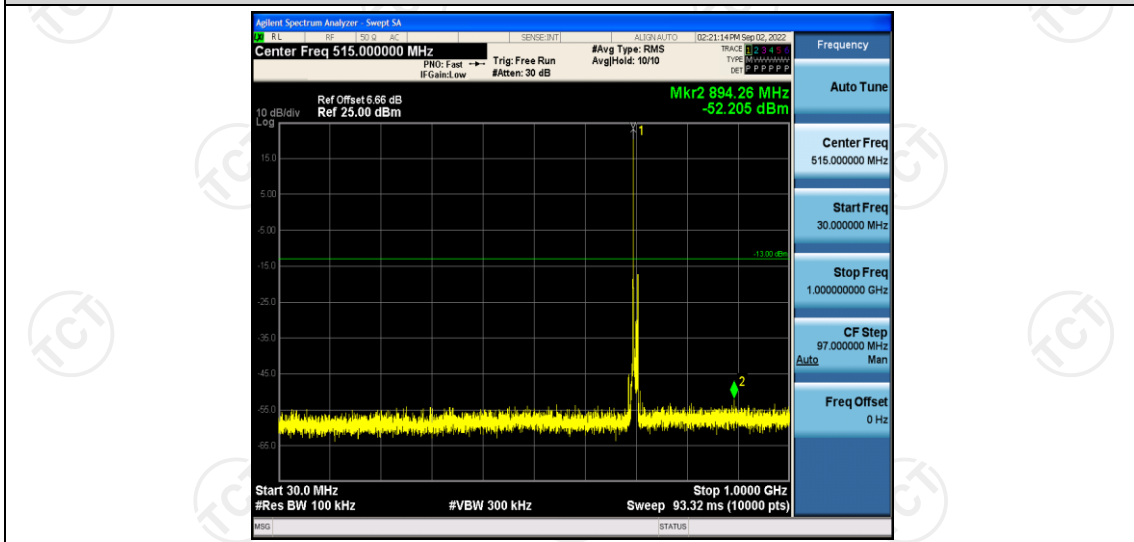

Band12-10MHz-16QAM-23095-1RB#0-Range1:30~1000MHz