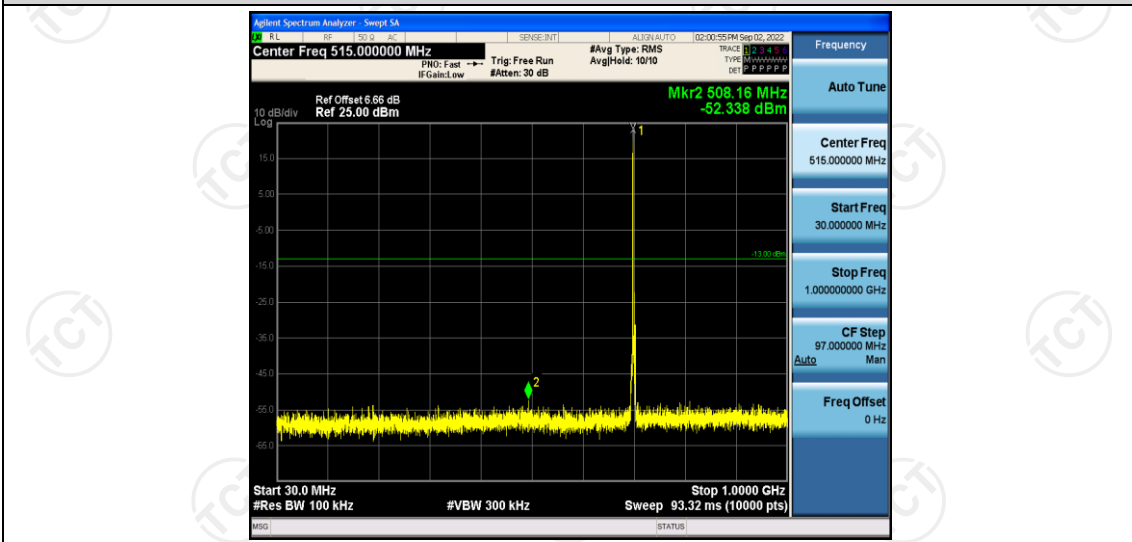

Band12-3MHz-QPSK-23095-1RB#0-Range1:30~1000MHz