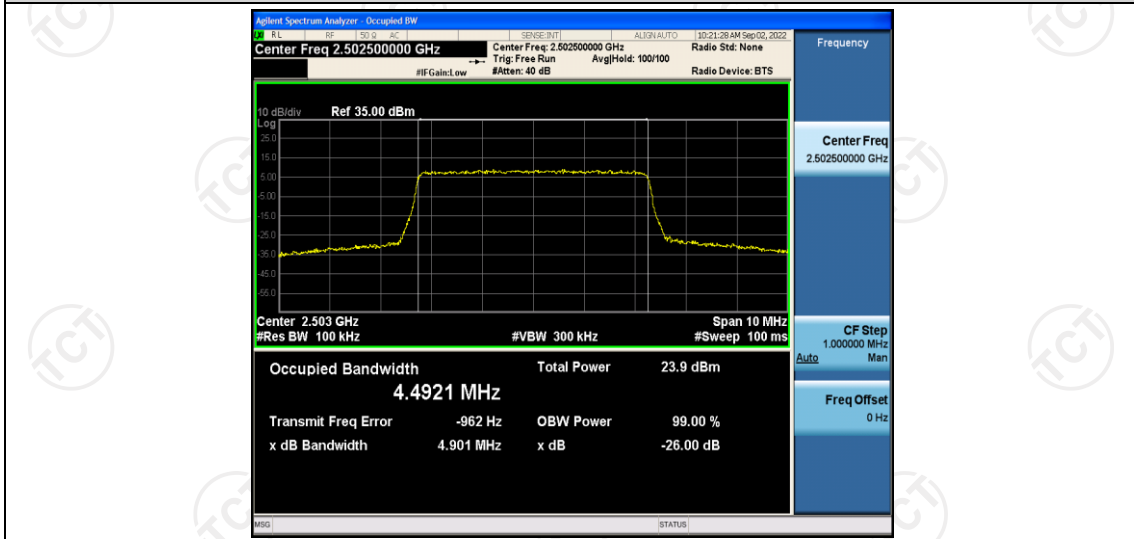

Band7-5MHz-16QAM-20775-25RB#0