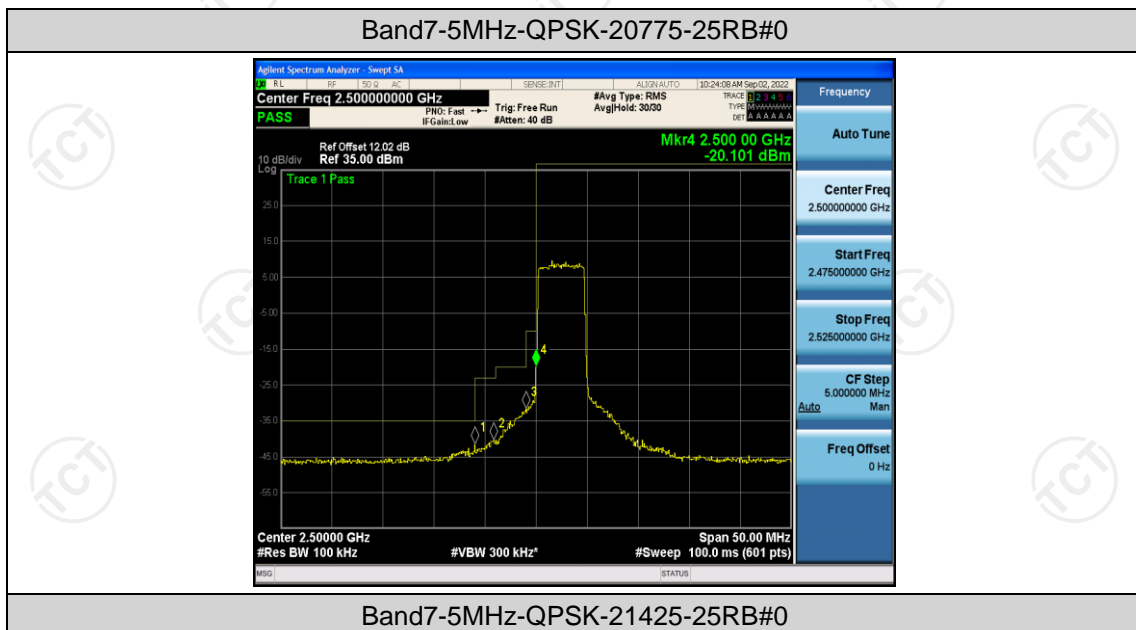

AppendixD:Band Edge

Test Result

Band	Bandwidth	Modulation	Channel	RB Configuration	Result(dBm)	Verdict
Band7	5MHz	QPSK	20775	25RB#0	-41.69,-40.56,-31.85,-20.10	PASS
Band7	5MHz	QPSK	21425	25RB#0	-21.98,-30.27,-38.34,-40.89	PASS
Band7	5MHz	16QAM	20775	25RB#0	-43.31,-38.15,-31.57,-22.55	PASS
Band7	5MHz	16QAM	21425	25RB#0	-22.32,-29.45,-39.50,-40.97	PASS
Band7	10MHz	QPSK	20800	50RB#0	-41.65,-32.43,-28.30,-24.65	PASS
Band7	10MHz	QPSK	21400	50RB#0	-25.15,-30.30,-34.30,-38.86	PASS
Band7	10MHz	16QAM	20800	50RB#0	-42.16,-33.69,-29.86,-26.03	PASS
Band7	10MHz	16QAM	21400	50RB#0	-26.04,-30.11,-34.72,-40.25	PASS
Band7	15MHz	QPSK	20825	75RB#0	-38.94,-32.47,-27.92,-27.10	PASS
Band7	15MHz	QPSK	21375	75RB#0	-26.12,-26.55,-29.72,-37.18	PASS
Band7	15MHz	16QAM	20825	75RB#0	-38.61,-31.96,-28.77,-28.00	PASS
Band7	15MHz	16QAM	21375	75RB#0	-28.14,-28.40,-31.48,-39.12	PASS
Band7	20MHz	QPSK	20850	100RB#0	-36.34,-31.80,-29.80,-28.47	PASS
Band7	20MHz	QPSK	21350	100RB#0	-26.40,-27.88,-29.67,-37.30	PASS
Band7	20MHz	16QAM	20850	100RB#0	-36.69,-31.97,-30.21,-29.21	PASS
Band7	20MHz	16QAM	21350	100RB#0	-28.00,-28.79,-30.58,-38.68	PASS

Test Graphs