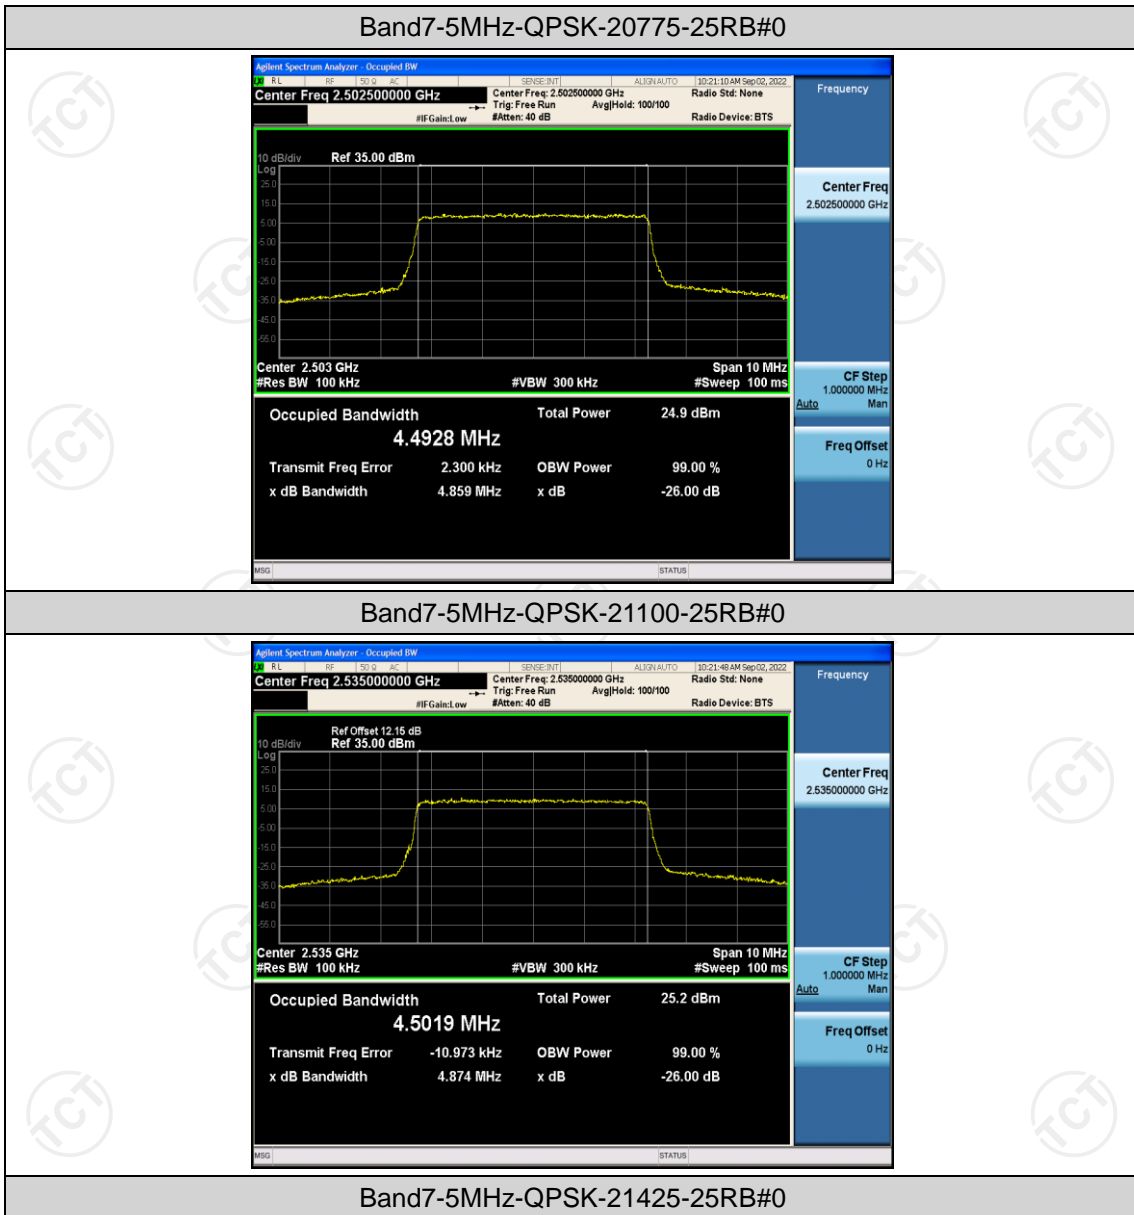

Test Graphs