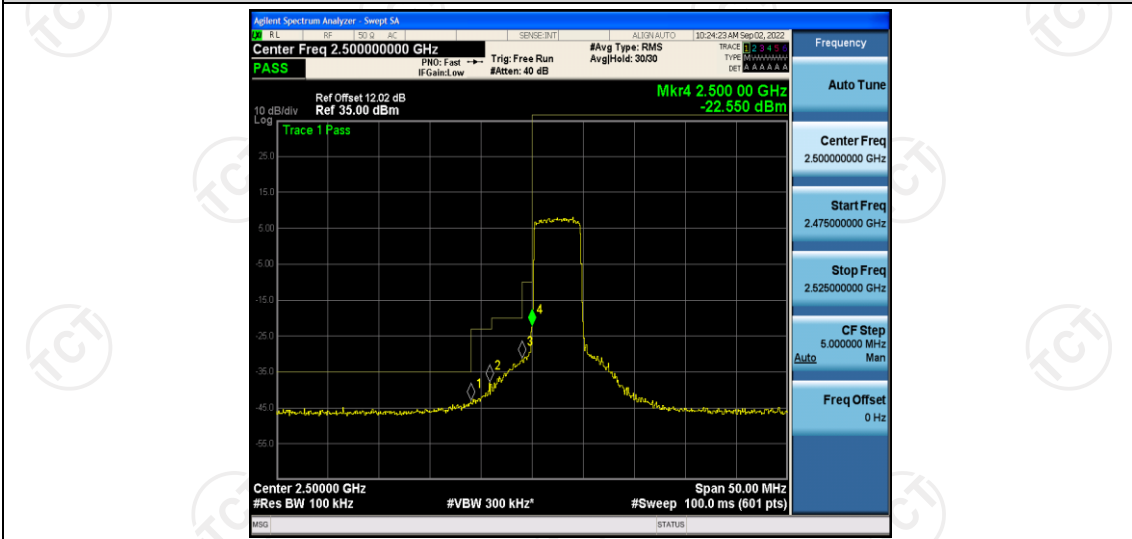

Band7-5MHz-16QAM-20775-25RB#0