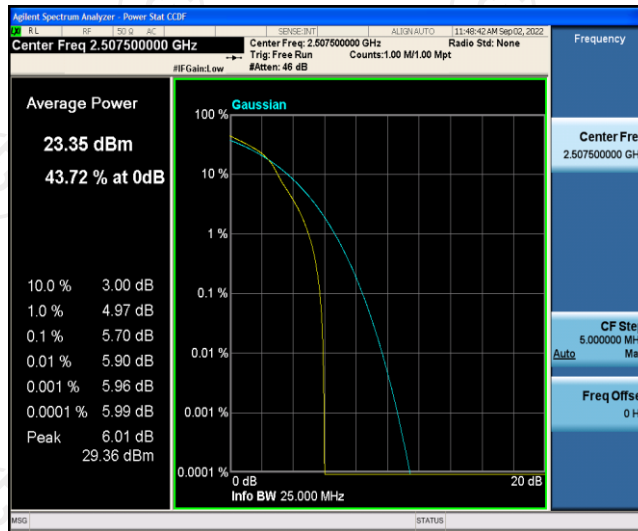

Band7-15MHz-16QAM-20825-1RB#0