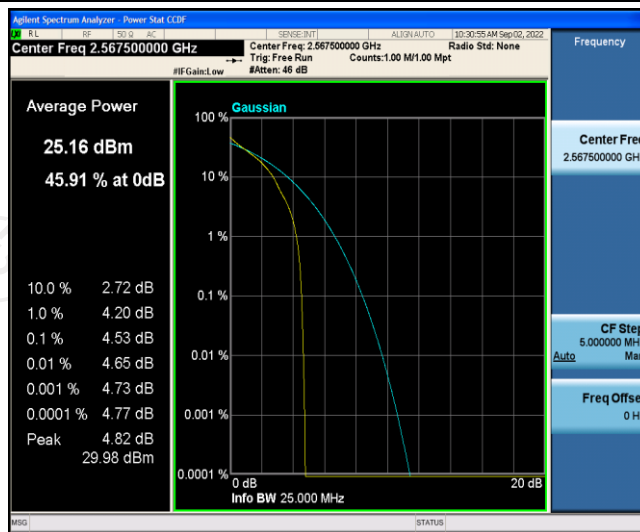

Test Graphs

Band7-5MHz-QPSK-20775-1RB#0

Band7-5MHz-QPSK-20775-25RB#0

Band7-5MHz-QPSK-21100-1RB#0

Band7-5MHz-QPSK-21100-25RB#0

Band7-5MHz-QPSK-21425-1RB#0

Band7-5MHz-QPSK-21425-25RB#0

Band7-5MHz-16QAM-20775-1RB#0