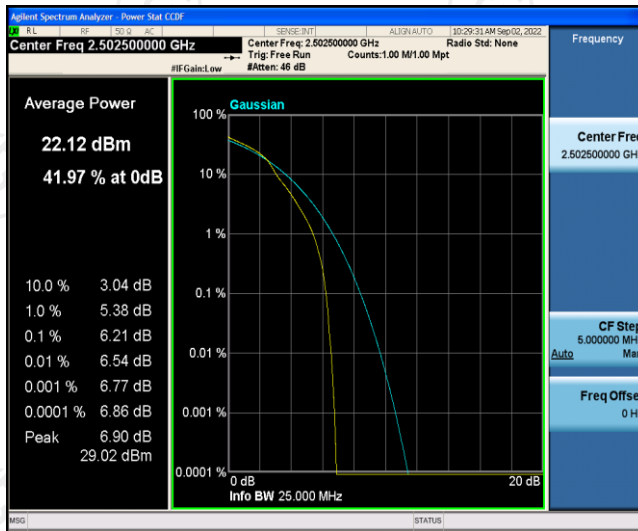

Test Graphs

Band7-5MHz-QPSK-20775-1RB#0

Band7-5MHz-QPSK-20775-25RB#0

Band7-5MHz-QPSK-21100-1RB#0

Band7-5MHz-QPSK-21100-25RB#0

Band7-5MHz-QPSK-21425-1RB#0

Band7-5MHz-QPSK-21425-25RB#0

Band7-5MHz-16QAM-20775-1RB#0