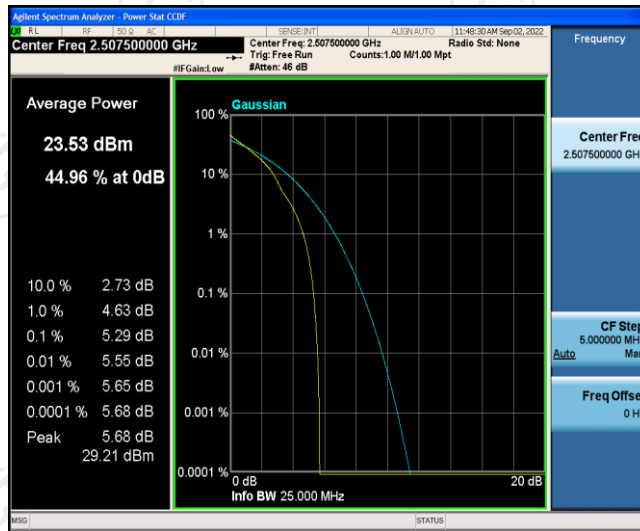

Band7-10MHz-16QAM-21100-50RB#0

Band7-10MHz-16QAM-21400-1RB#0

Band7-10MHz-16QAM-21400-50RB#0

Band7-15MHz-QPSK-20825-1RB#0

Band7-15MHz-QPSK-20825-75RB#0

Band7-15MHz-QPSK-21100-1RB#0

Band7-15MHz-QPSK-21100-75RB#0