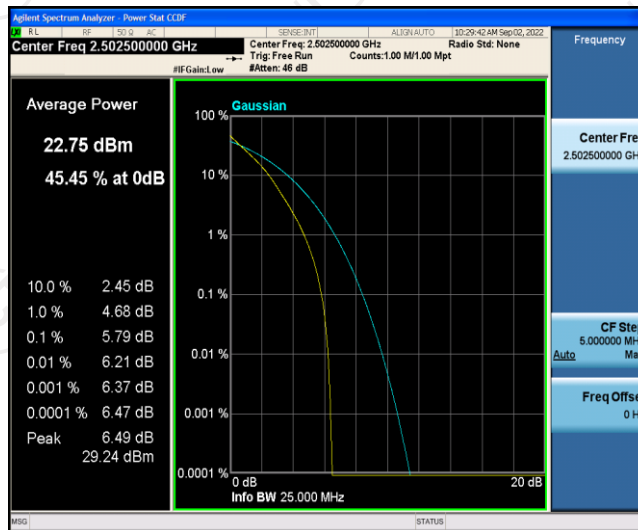

Band7-5MHz-QPSK-20775-25RB#0