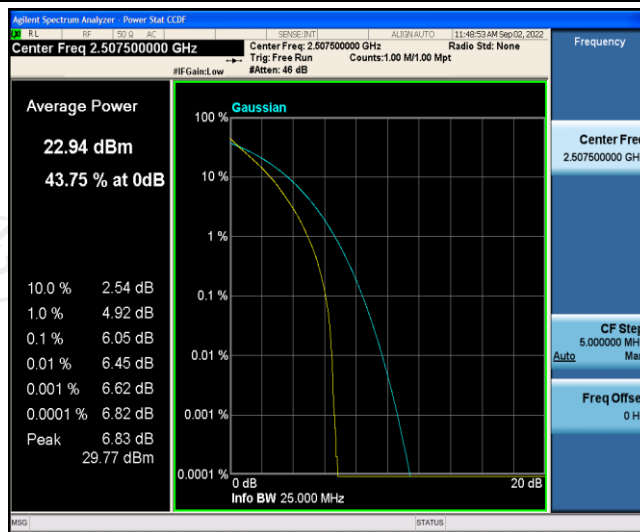

Band7-10MHz-16QAM-21100-50RB#0

Band7-10MHz-16QAM-21400-1RB#0

Band7-10MHz-16QAM-21400-50RB#0

Band7-15MHz-QPSK-20825-1RB#0

Band7-15MHz-QPSK-20825-75RB#0

Band7-15MHz-QPSK-21100-1RB#0

Band7-15MHz-QPSK-21100-75RB#0