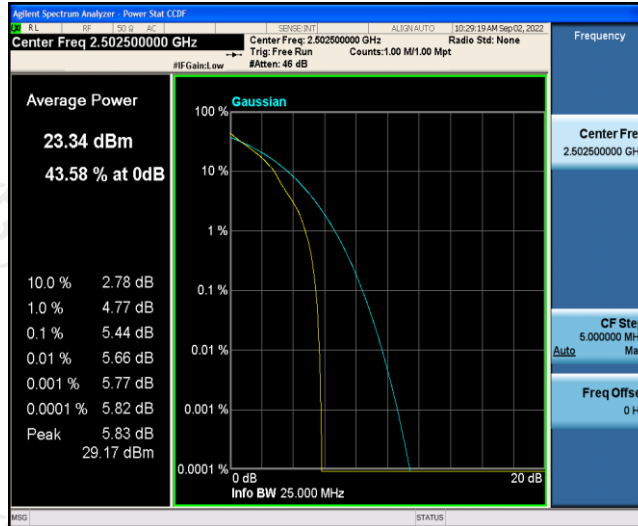

Test Graphs

Band7-5MHz-QPSK-20775-1RB#0