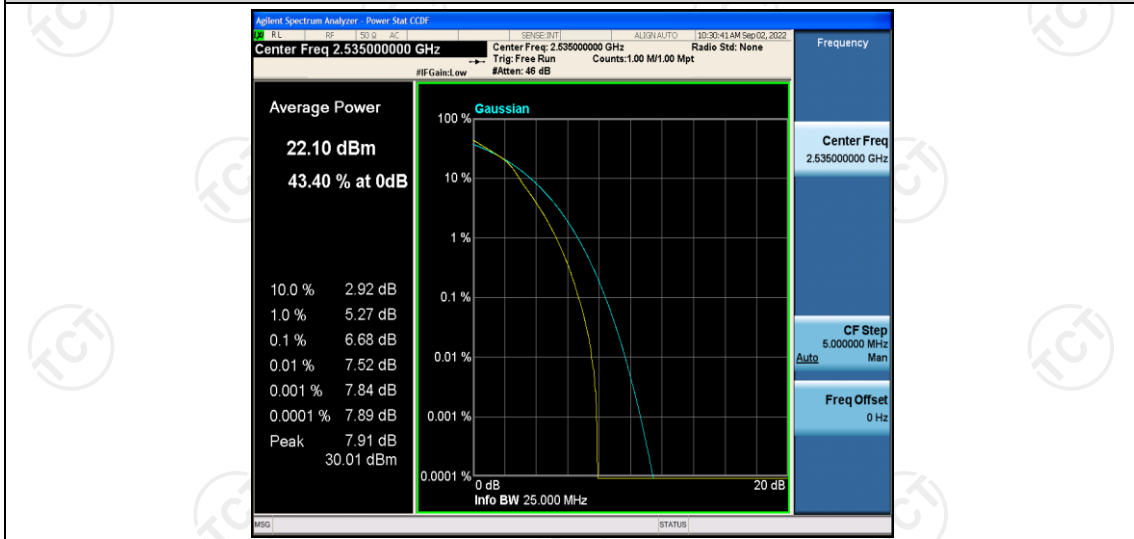

Band7-5MHz-16QAM-21100-25RB#0