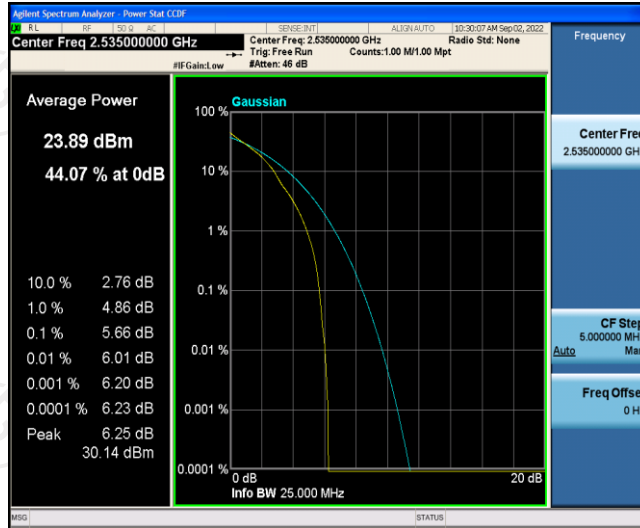

Test Graphs

Band7-5MHz-QPSK-20775-1RB#0

Band7-5MHz-QPSK-20775-25RB#0

Band7-5MHz-QPSK-21100-1RB#0

Band7-5MHz-QPSK-21100-25RB#0

Band7-5MHz-QPSK-21425-1RB#0

Band7-5MHz-QPSK-21425-25RB#0

Band7-5MHz-16QAM-20775-1RB#0