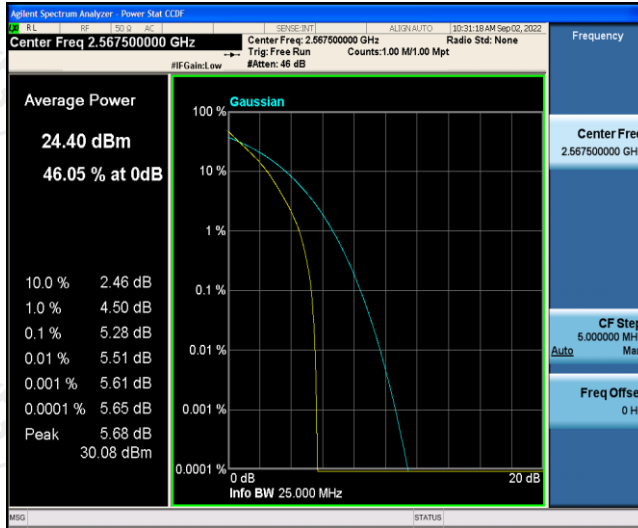

Test Graphs

Band7-5MHz-QPSK-20775-1RB#0

Band7-5MHz-QPSK-20775-25RB#0

Band7-5MHz-QPSK-21100-1RB#0

Band7-5MHz-QPSK-21100-25RB#0

Band7-5MHz-QPSK-21425-1RB#0

Band7-5MHz-QPSK-21425-25RB#0

Band7-5MHz-16QAM-20775-1RB#0