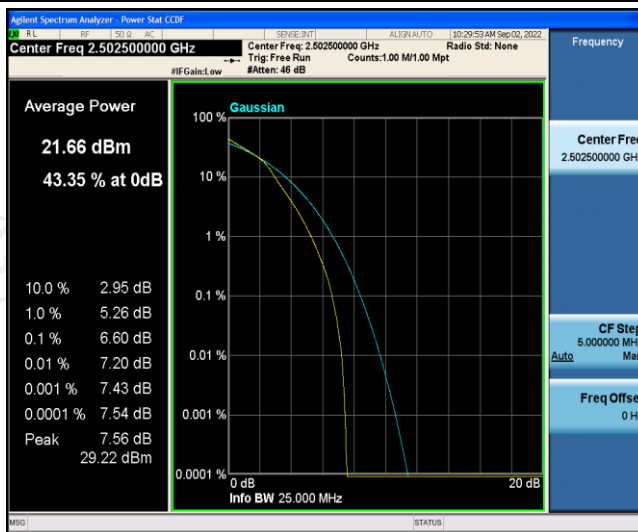

Band7-5MHz-16QAM-20775-25RB#0