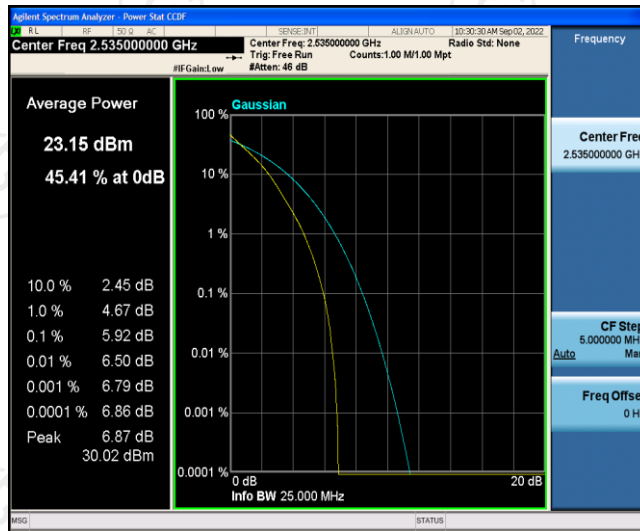

Test Graphs

Band7-5MHz-QPSK-20775-1RB#0

Band7-5MHz-QPSK-20775-25RB#0

Band7-5MHz-QPSK-21100-1RB#0

Band7-5MHz-QPSK-21100-25RB#0

Band7-5MHz-QPSK-21425-1RB#0

Band7-5MHz-QPSK-21425-25RB#0

Band7-5MHz-16QAM-20775-1RB#0