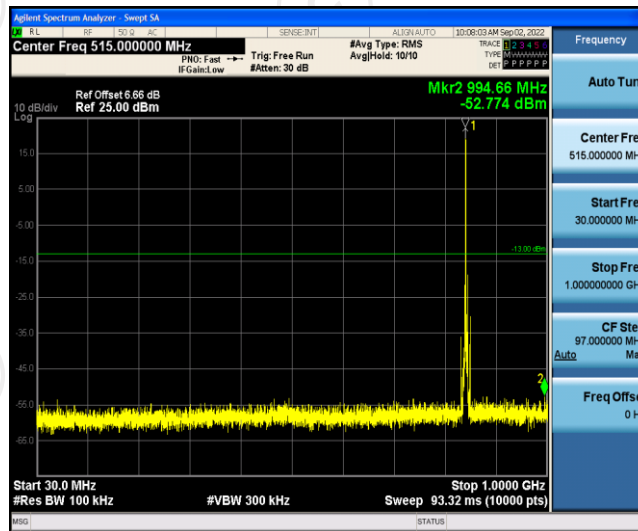

Band5-5MHz-16QAM-20625-1RB#0-Range1:30~1000MHz