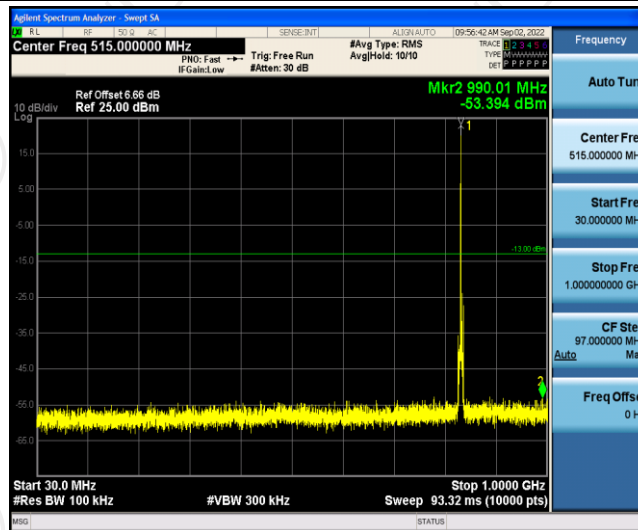

Band5-3MHz-QPSK-20525-1RB#0-Range1:30~1000MHz