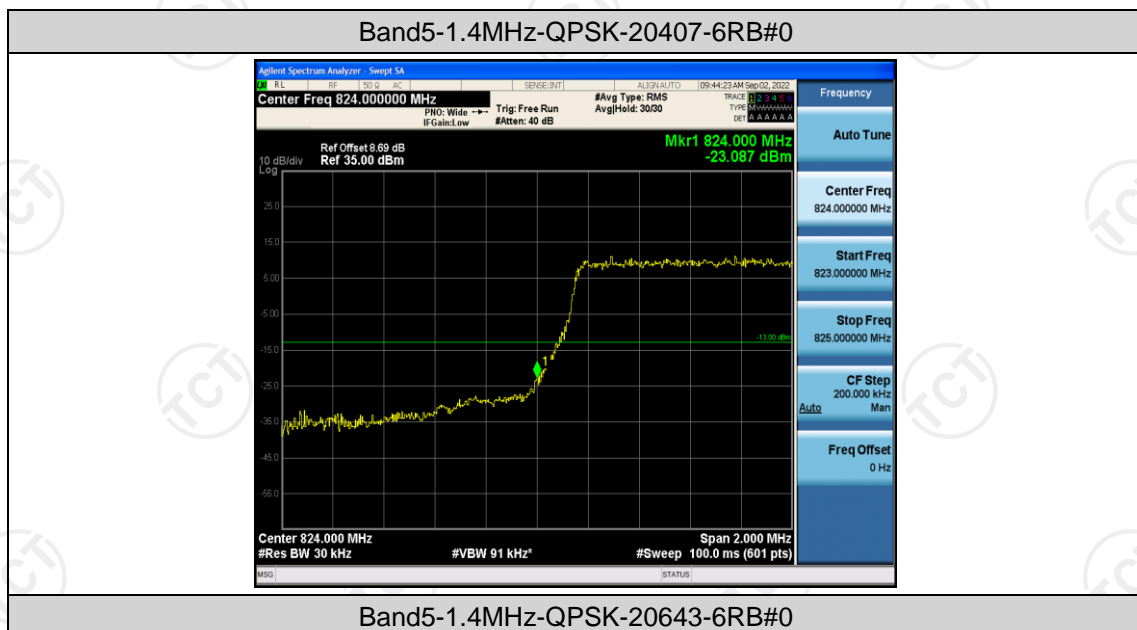

AppendixD:Band Edge

Test Result

Band	Bandwidth	Modulation	Channel	RB Configuration	Result(dBm)	Verdict
Band5	1.4MHz	QPSK	20407	6RB#0	-23.09	PASS
Band5	1.4MHz	QPSK	20643	6RB#0	-22.64	PASS
Band5	1.4MHz	16QAM	20407	6RB#0	-24.79	PASS
Band5	1.4MHz	16QAM	20643	6RB#0	-24.70	PASS
Band5	3MHz	QPSK	20415	15RB#0	-21.88	PASS
Band5	3MHz	QPSK	20635	15RB#0	-22.05	PASS
Band5	3MHz	16QAM	20415	15RB#0	-22.63	PASS
Band5	3MHz	16QAM	20635	15RB#0	-23.24	PASS
Band5	5MHz	QPSK	20425	25RB#0	-21.95	PASS
Band5	5MHz	QPSK	20625	25RB#0	-21.97	PASS
Band5	5MHz	16QAM	20425	25RB#0	-24.19	PASS
Band5	5MHz	16QAM	20625	25RB#0	-22.81	PASS
Band5	10MHz	QPSK	20450	50RB#0	-26.50	PASS
Band5	10MHz	QPSK	20600	50RB#0	-26.93	PASS
Band5	10MHz	16QAM	20450	50RB#0	-28.84	PASS
Band5	10MHz	16QAM	20600	50RB#0	-28.44	PASS

Test Graphs