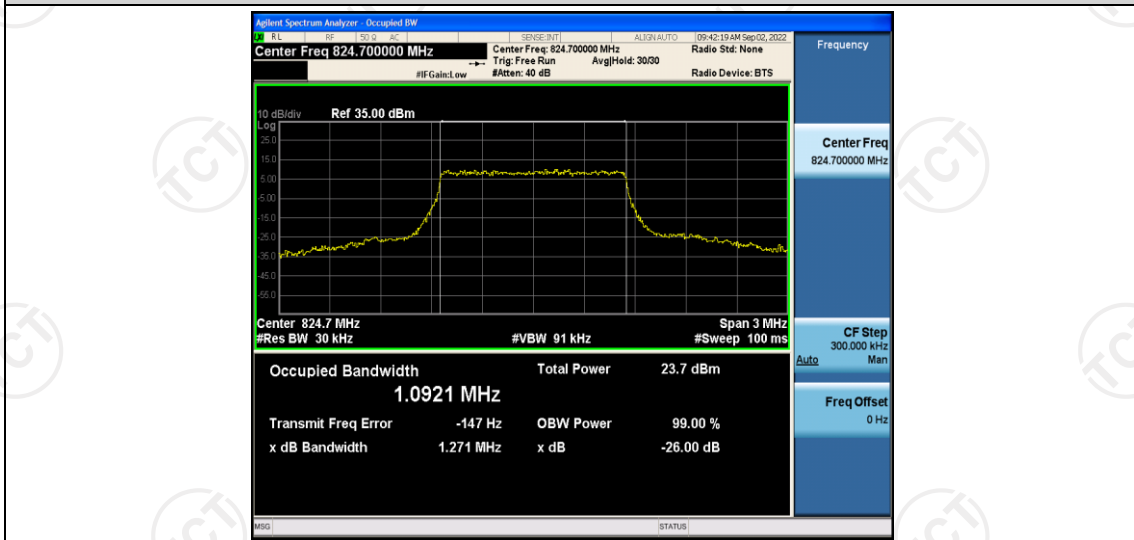

Band5-1.4MHz-16QAM-20407-6RB#0