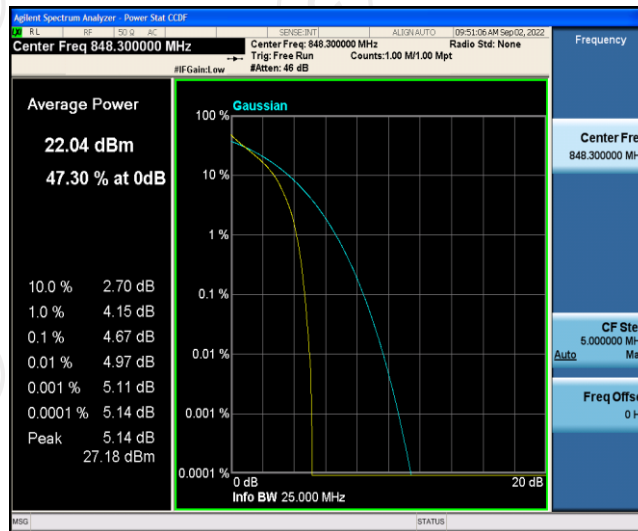

Test Graphs

Band5-1.4MHz-QPSK-20525-6RB#0

Band5-1.4MHz-QPSK-20643-1RB#0

Band5-1.4MHz-QPSK-20643-6RB#0

Band5-1.4MHz-16QAM-20407-1RB#0

Band5-1.4MHz-16QAM-20407-6RB#0

Band5-1.4MHz-16QAM-20525-1RB#0

Band5-1.4MHz-16QAM-20525-6RB#0