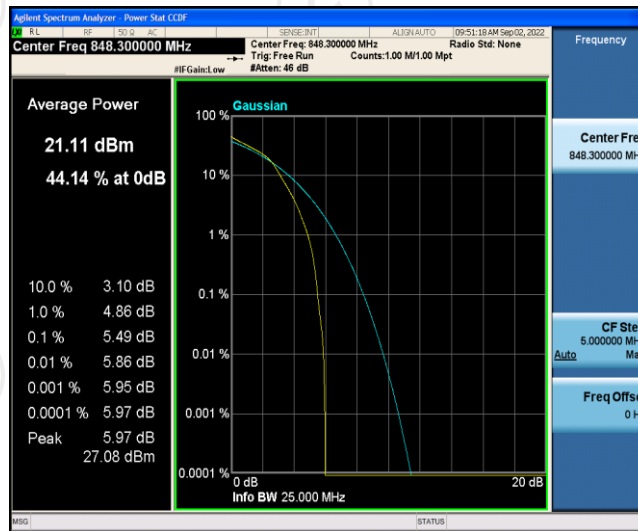

Band5-1.4MHz-16QAM-20643-6RB#0

Band5-3MHz-QPSK-20415-1RB#0