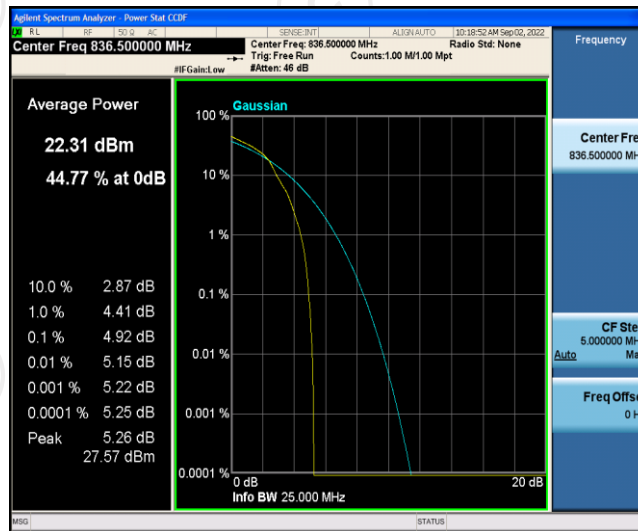

Band5-10MHz-16QAM-20525-1RB#0

Band5-10MHz-16QAM-20525-50RB#0