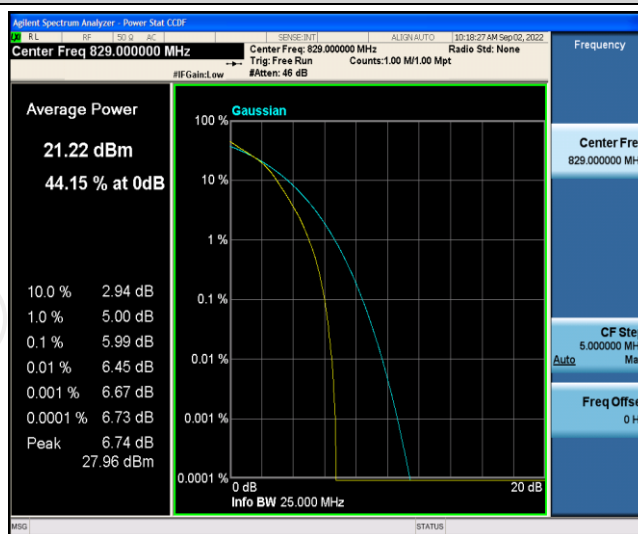

Band5-10MHz-16QAM-20450-50RB#0

Band5-10MHz-16QAM-20525-1RB#0