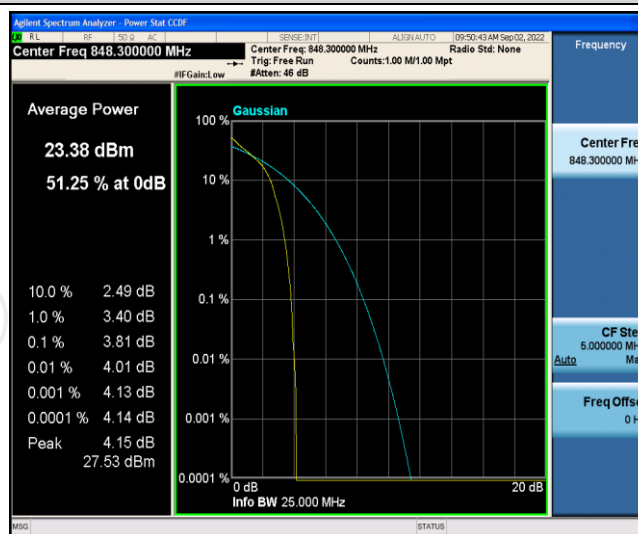

Test Graphs

Band5-1.4MHz-QPSK-20525-6RB#0

Band5-1.4MHz-QPSK-20643-1RB#0

Band5-1.4MHz-QPSK-20643-6RB#0

Band5-1.4MHz-16QAM-20407-1RB#0

Band5-1.4MHz-16QAM-20407-6RB#0

Band5-1.4MHz-16QAM-20525-1RB#0

Band5-1.4MHz-16QAM-20525-6RB#0