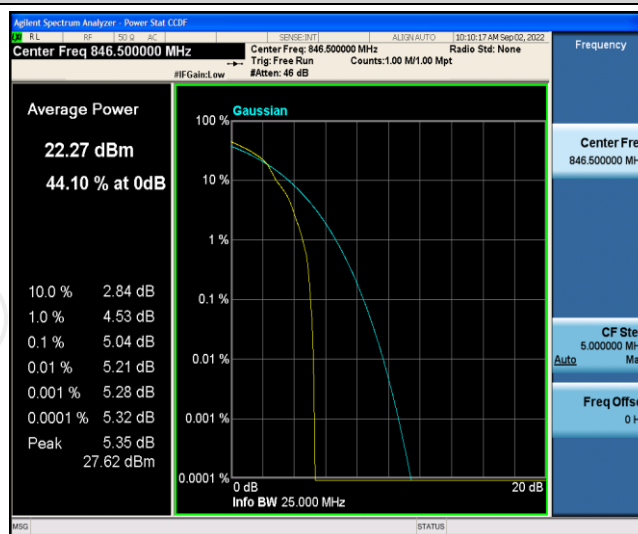

Band5-5MHz-16QAM-20625-1RB#0

Band5-5MHz-16QAM-20625-25RB#0