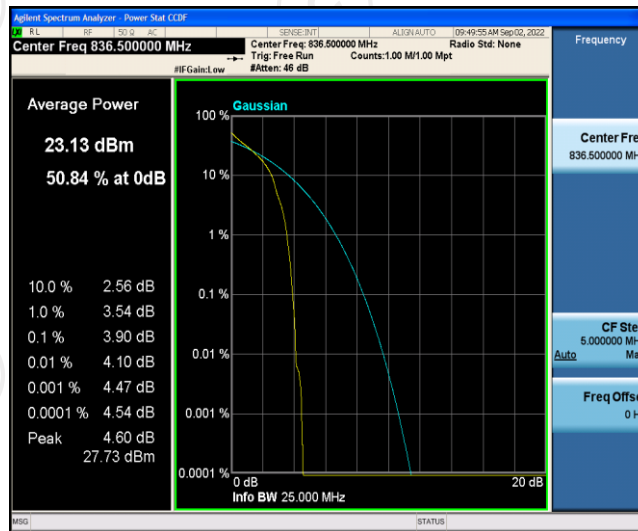

Band5-1.4MHz-QPSK-20525-6RB#0