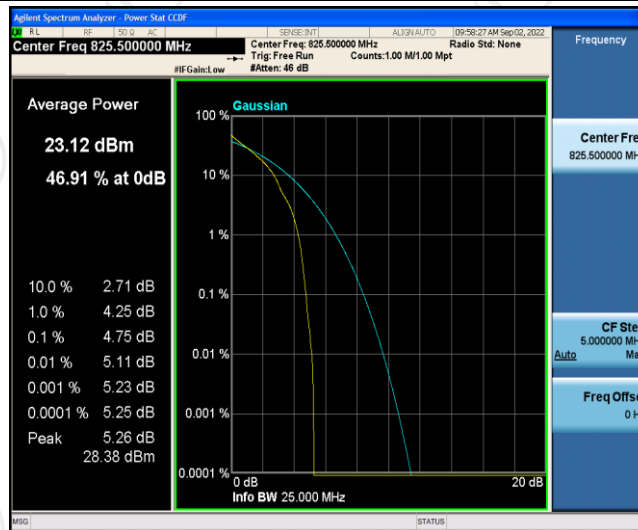

Band5-3MHz-QPSK-20415-1RB#0

Band5-3MHz-QPSK-20415-15RB#0