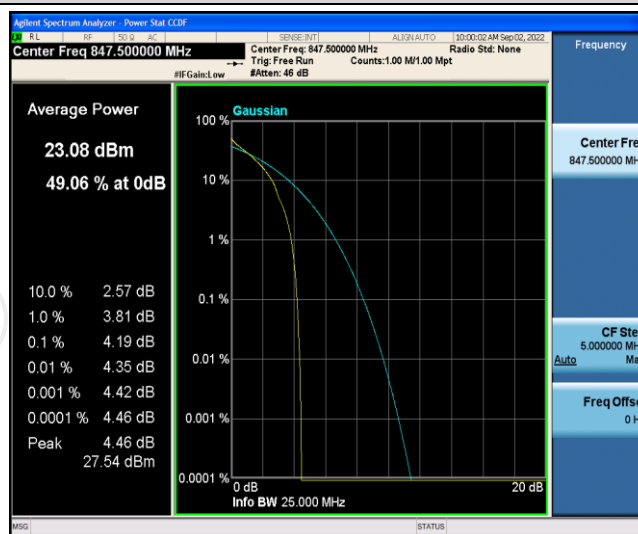

Band5-3MHz-QPSK-20635-1RB#0

Band5-3MHz-QPSK-20635-15RB#0