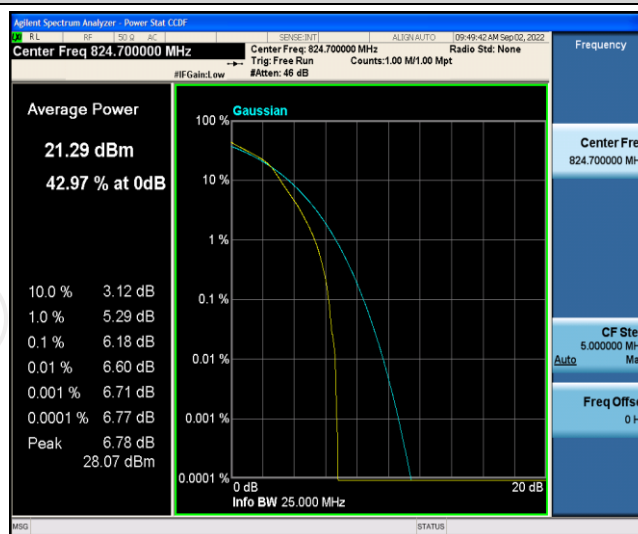

Test Graphs

Band5-1.4MHz-QPSK-20525-6RB#0

Band5-1.4MHz-QPSK-20643-1RB#0

Band5-1.4MHz-QPSK-20643-6RB#0

Band5-1.4MHz-16QAM-20407-1RB#0

Band5-1.4MHz-16QAM-20407-6RB#0

Band5-1.4MHz-16QAM-20525-1RB#0

Band5-1.4MHz-16QAM-20525-6RB#0