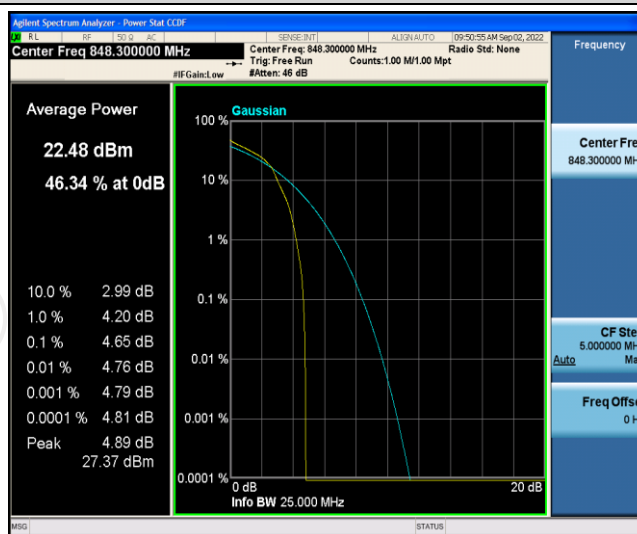

Band5-1.4MHz-16QAM-20643-1RB#0

Band5-1.4MHz-16QAM-20643-6RB#0