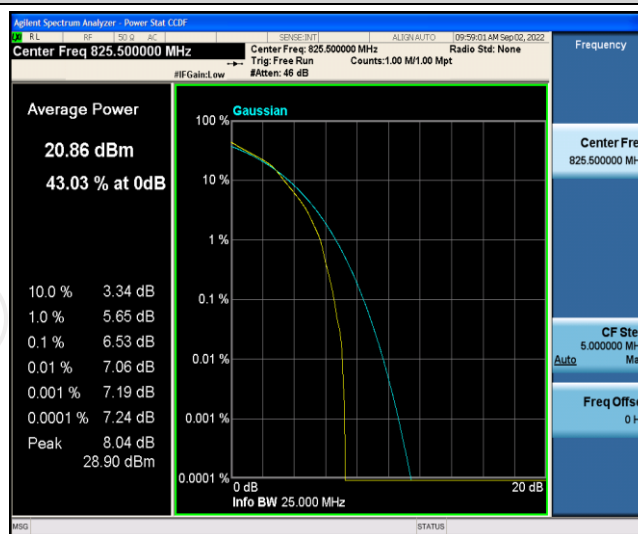

Band5-3MHz-16QAM-20415-15RB#0

Band5-3MHz-16QAM-20525-1RB#0