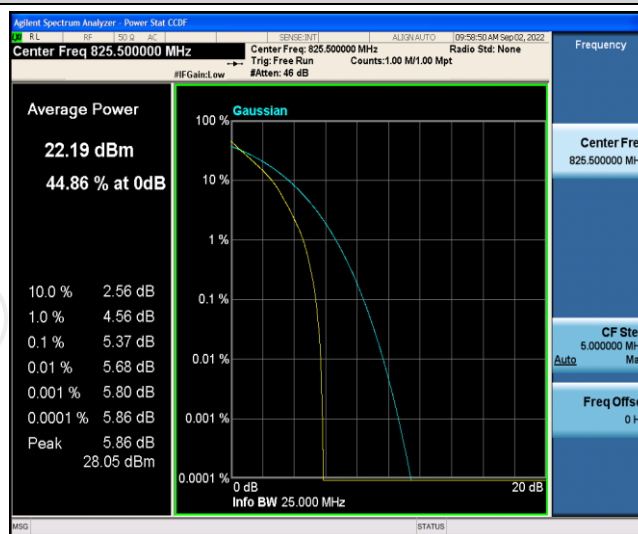

Band5-3MHz-QPSK-20415-15RB#0

Band5-3MHz-QPSK-20525-1RB#0