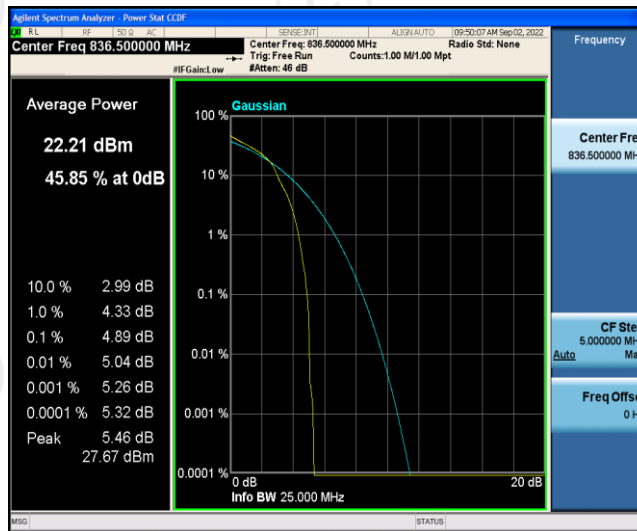

Test Graphs

Band5-1.4MHz-QPSK-20525-6RB#0

Band5-1.4MHz-QPSK-20643-1RB#0

Band5-1.4MHz-QPSK-20643-6RB#0

Band5-1.4MHz-16QAM-20407-1RB#0

Band5-1.4MHz-16QAM-20407-6RB#0

Band5-1.4MHz-16QAM-20525-1RB#0

Band5-1.4MHz-16QAM-20525-6RB#0