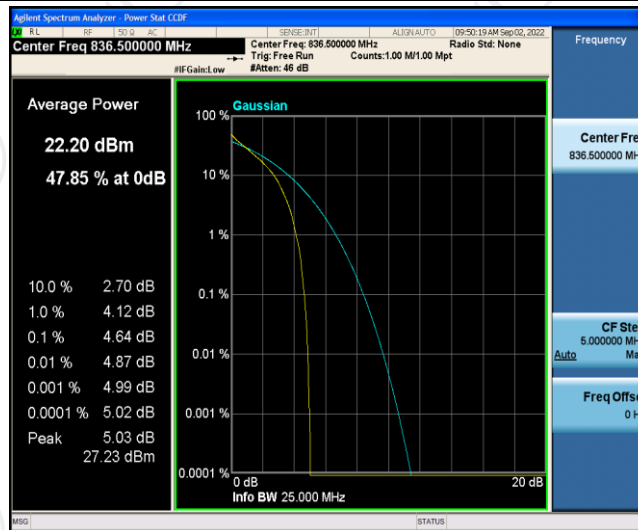

Band5-1.4MHz-QPSK-20525-6RB#0

Band5-1.4MHz-QPSK-20643-1RB#0