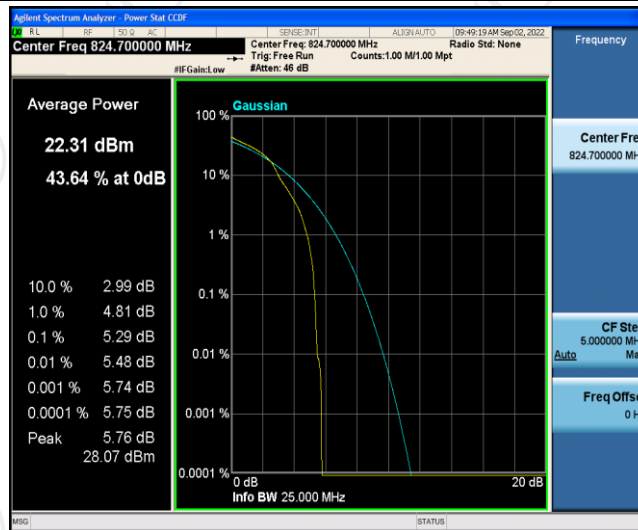

Test Graphs

Band5-1.4MHz-QPSK-20525-6RB#0

Band5-1.4MHz-QPSK-20643-1RB#0

Band5-1.4MHz-QPSK-20643-6RB#0

Band5-1.4MHz-16QAM-20407-1RB#0

Band5-1.4MHz-16QAM-20407-6RB#0

Band5-1.4MHz-16QAM-20525-1RB#0

Band5-1.4MHz-16QAM-20525-6RB#0