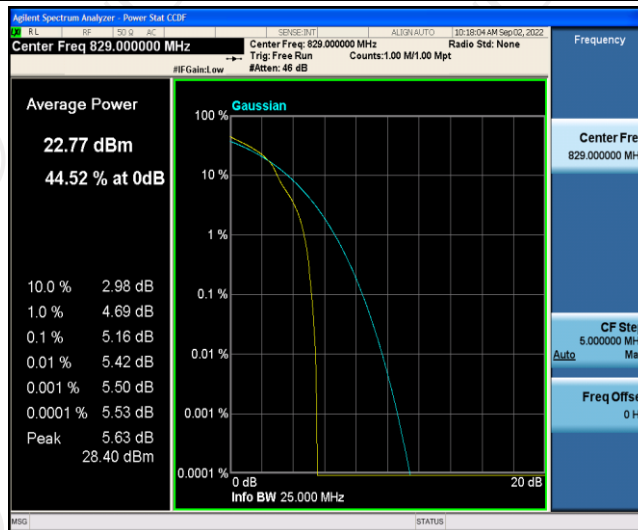

Band5-10MHz-16QAM-20450-1RB#0

Band5-10MHz-16QAM-20450-50RB#0