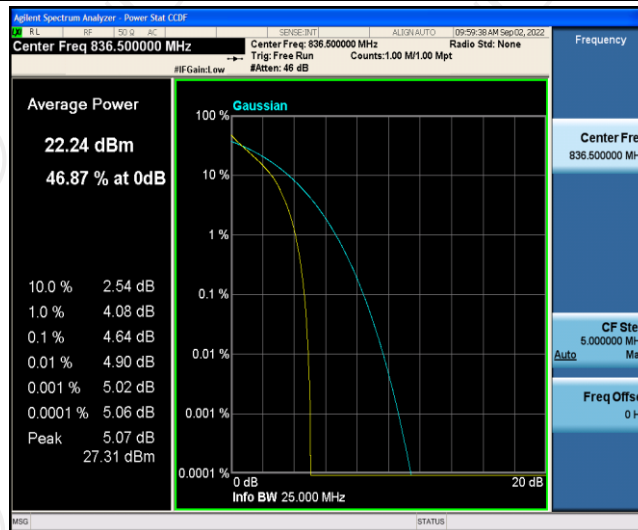

Band5-3MHz-QPSK-20525-15RB#0

Band5-3MHz-QPSK-20635-1RB#0