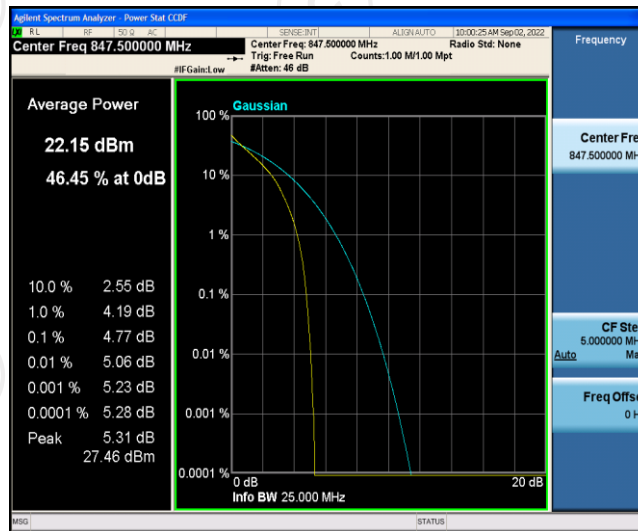

Band5-3MHz-QPSK-20635-15RB#0

Band5-3MHz-16QAM-20415-1RB#0