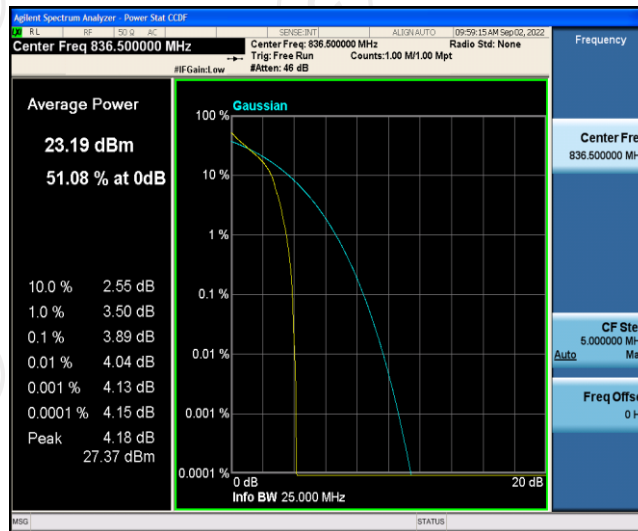

Band5-3MHz-QPSK-20525-1RB#0

Band5-3MHz-QPSK-20525-15RB#0