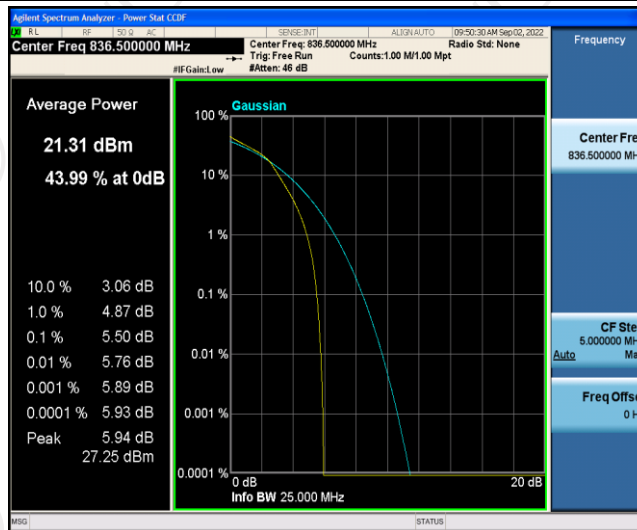

Test Graphs

Band5-1.4MHz-QPSK-20525-6RB#0

Band5-1.4MHz-QPSK-20643-1RB#0

Band5-1.4MHz-QPSK-20643-6RB#0

Band5-1.4MHz-16QAM-20407-1RB#0

Band5-1.4MHz-16QAM-20407-6RB#0

Band5-1.4MHz-16QAM-20525-1RB#0

Band5-1.4MHz-16QAM-20525-6RB#0