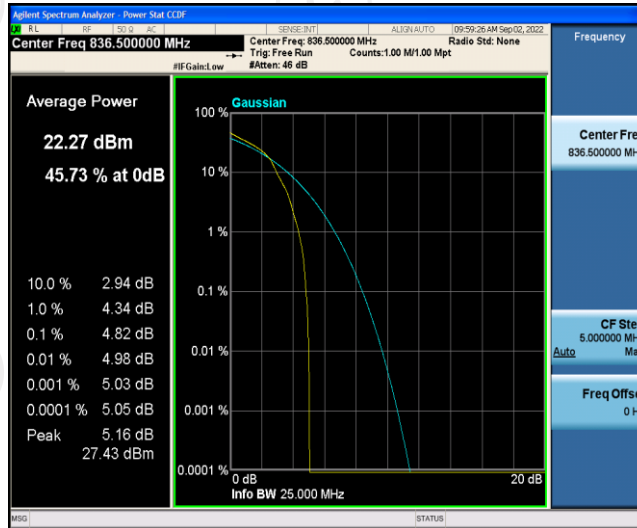

Band5-3MHz-16QAM-20525-1RB#0

Band5-3MHz-16QAM-20525-15RB#0