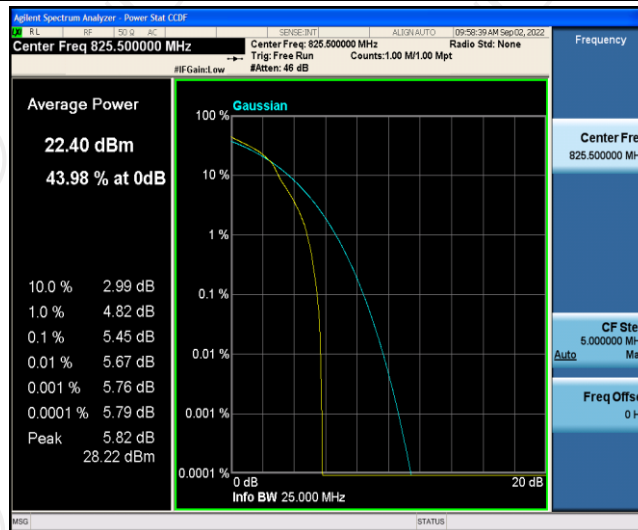

Band5-3MHz-16QAM-20415-1RB#0

Band5-3MHz-16QAM-20415-15RB#0