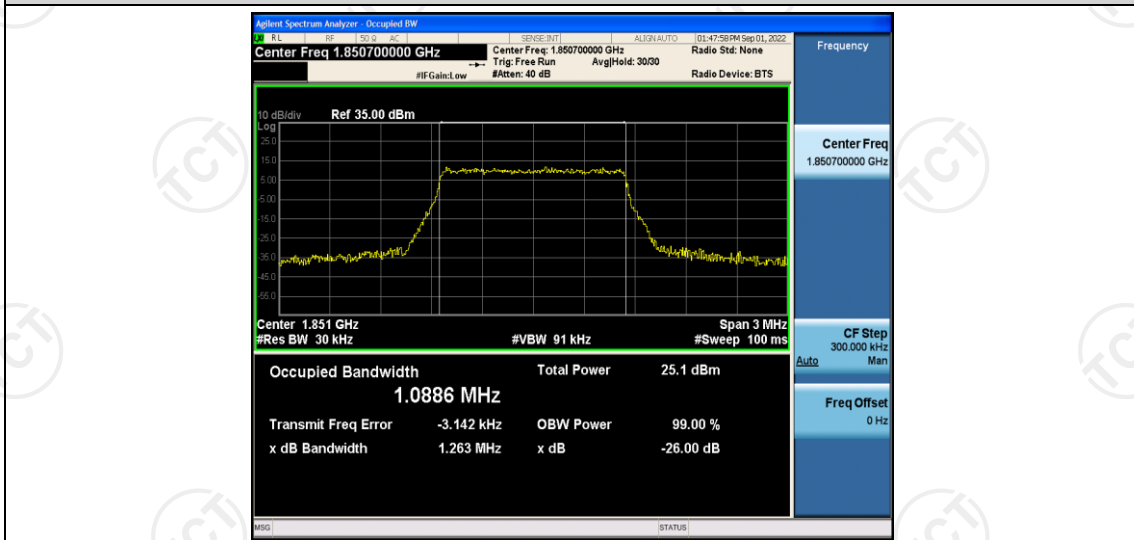

Band2-1.4MHz-16QAM-18607-6RB#0