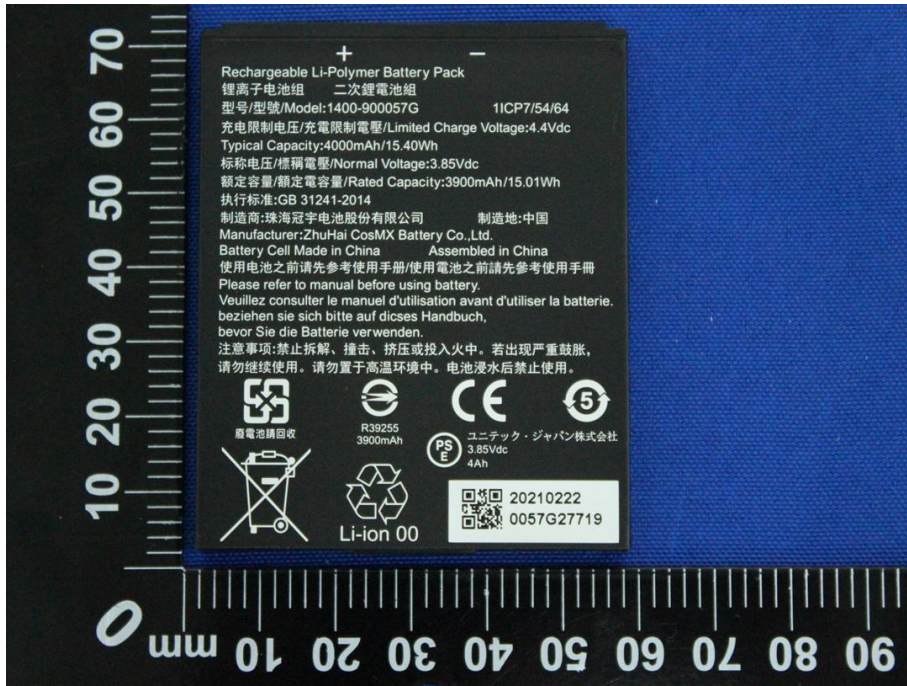

# Appendix C: Photographs of EUT

Product: Rugged Handheld Computer

Model: EA630 Plus

Internal Photos

GSM/WCDMA/LTE  
Main ANT

LTE DIV ANT

BT/WIFI ANT

NFC ANT