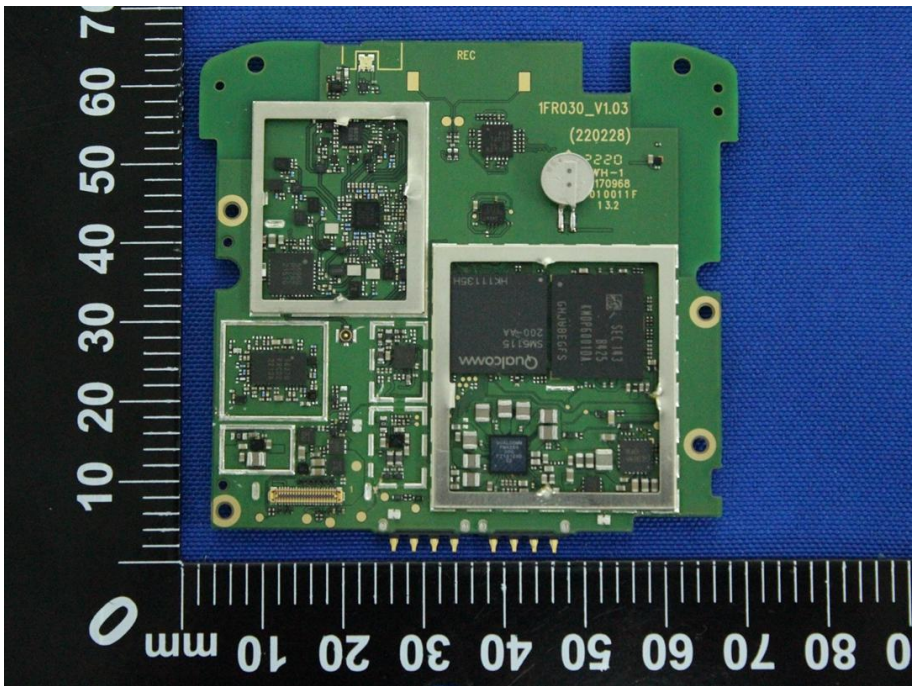

# Appendix C: Photographs of EUT

Product: Rugged Handheld Computer

Model: EA630 Plus

Internal Photos

GSM/WCDMA/LTE  
Main ANT

LTE DIV ANT

BT/WIFI ANT

NFC ANT