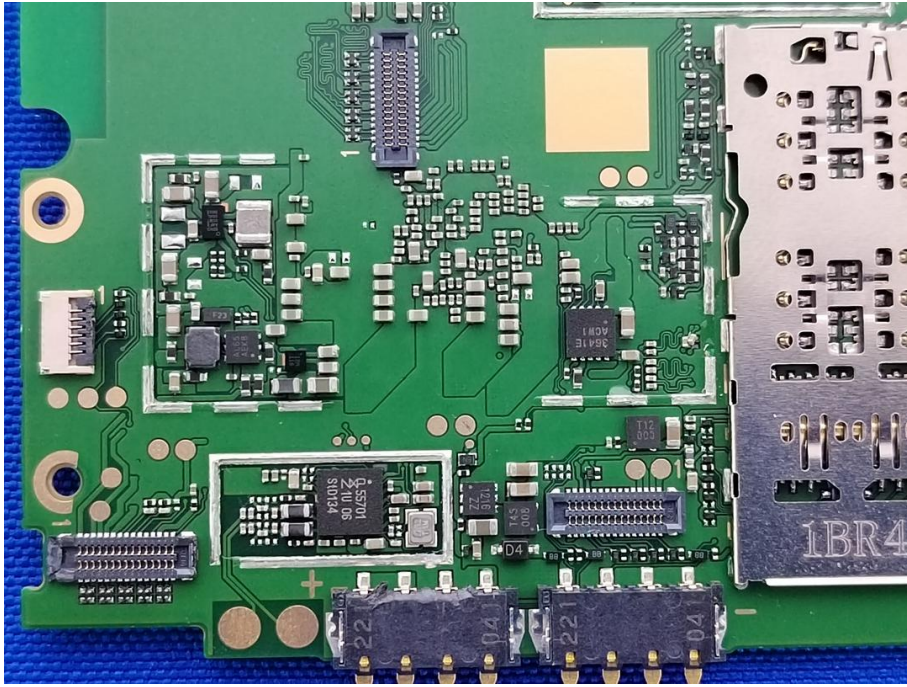

# Appendix C: Photographs of EUT

Product: Rugged Handheld Computer

Model: EA630 Plus

Internal Photos

GSM/WCDMA/LTE  
Main ANT

LTE DIV ANT

BT/WIFI ANT

NFC ANT