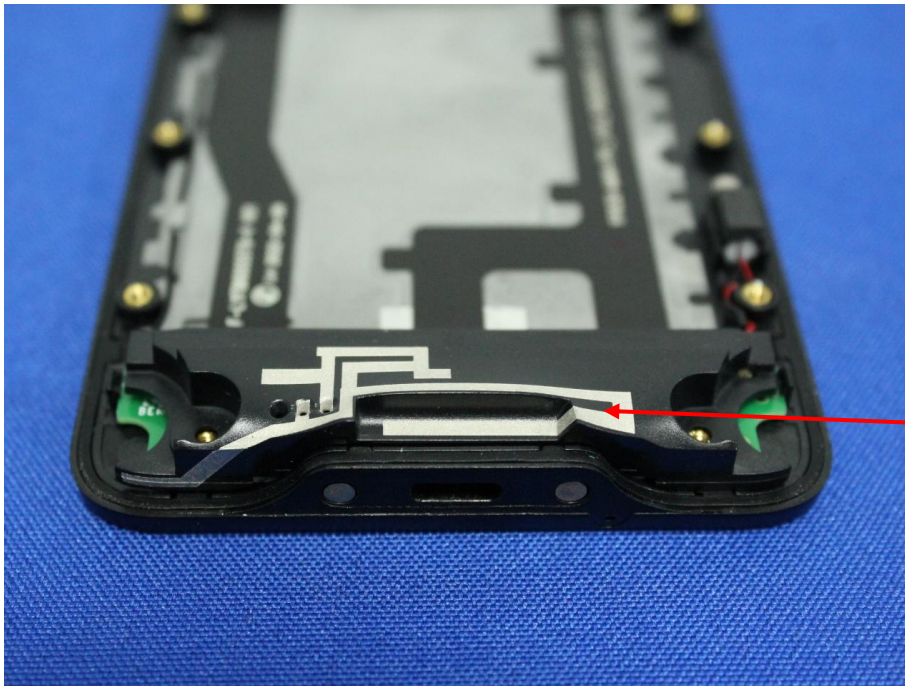

# Appendix C: Photographs of EUT

Product: Rugged Handheld Computer

Model: EA630 Plus

Internal Photos

GSM/WCDMA/LTE  
Main ANT

LTE DIV ANT

BT/WIFI ANT

NFC ANT