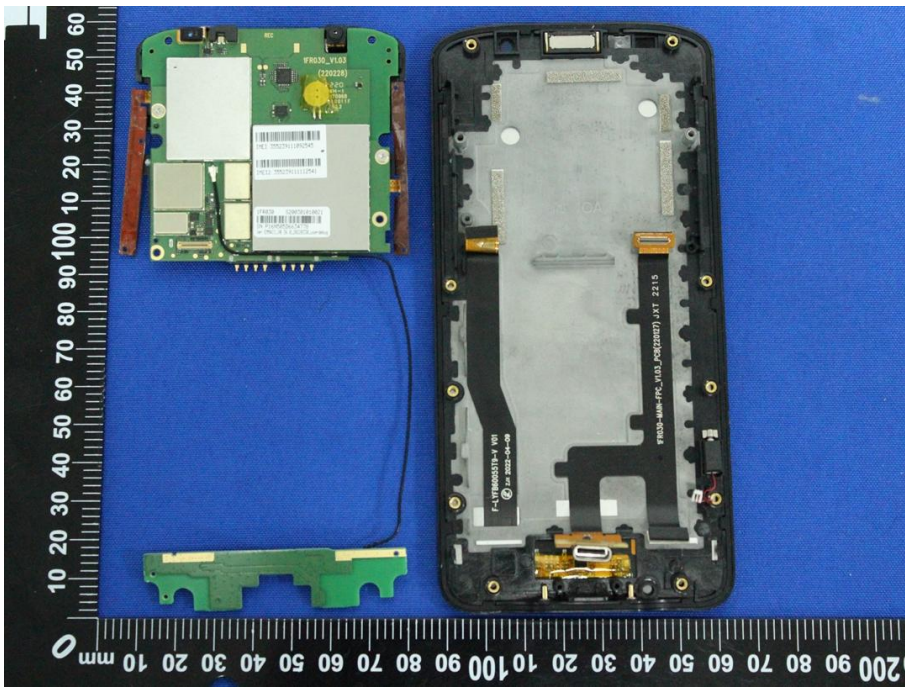

# Appendix C: Photographs of EUT

Product: Rugged Handheld Computer

Model: EA630 Plus

Internal Photos

GSM/WCDMA/LTE  
Main ANT

LTE DIV ANT

BT/WIFI ANT

NFC ANT