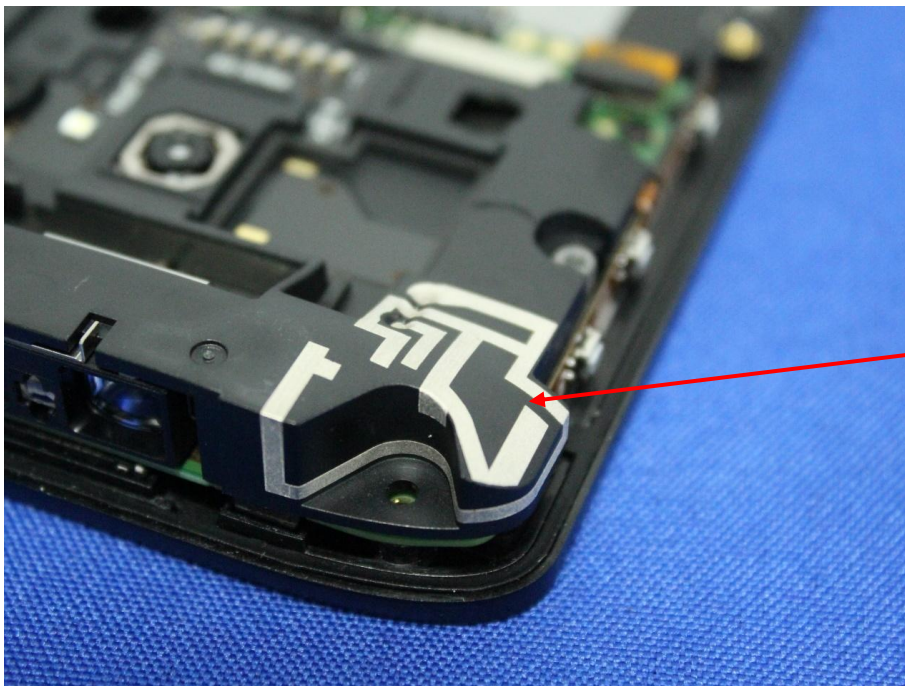

# Appendix C: Photographs of EUT

Product: Rugged Handheld Computer

Model: EA630 Plus

Internal Photos

GSM/WCDMA/LTE  
Main ANT

LTE DIV ANT

BT/WIFI ANT

NFC ANT