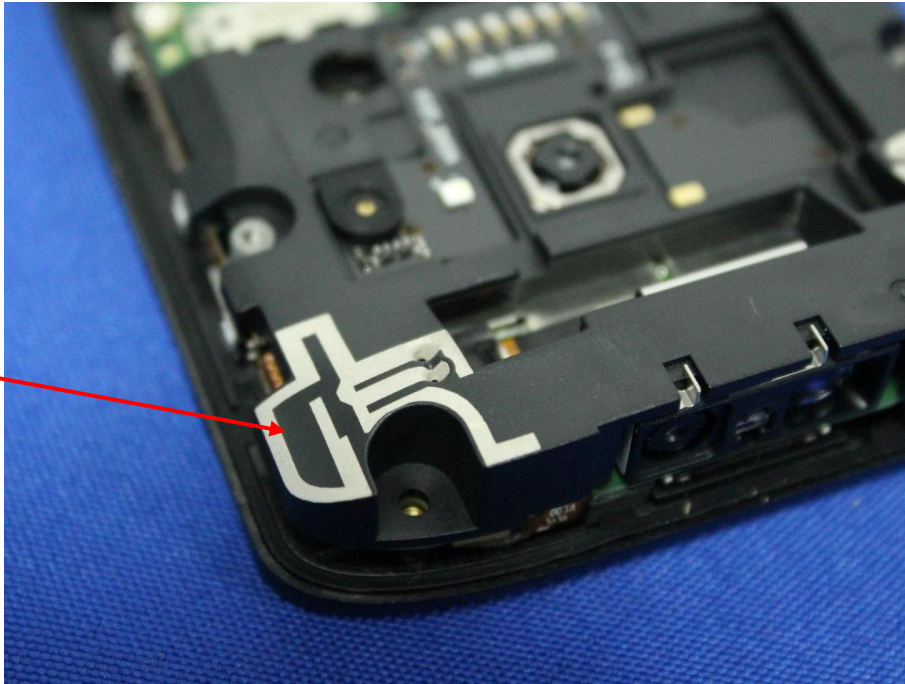

# Appendix C: Photographs of EUT

Product: Rugged Handheld Computer

Model: EA630 Plus

Internal Photos

GSM/WCDMA/LTE  
Main ANT

LTE DIV ANT

BT/WIFI ANT

NFC ANT