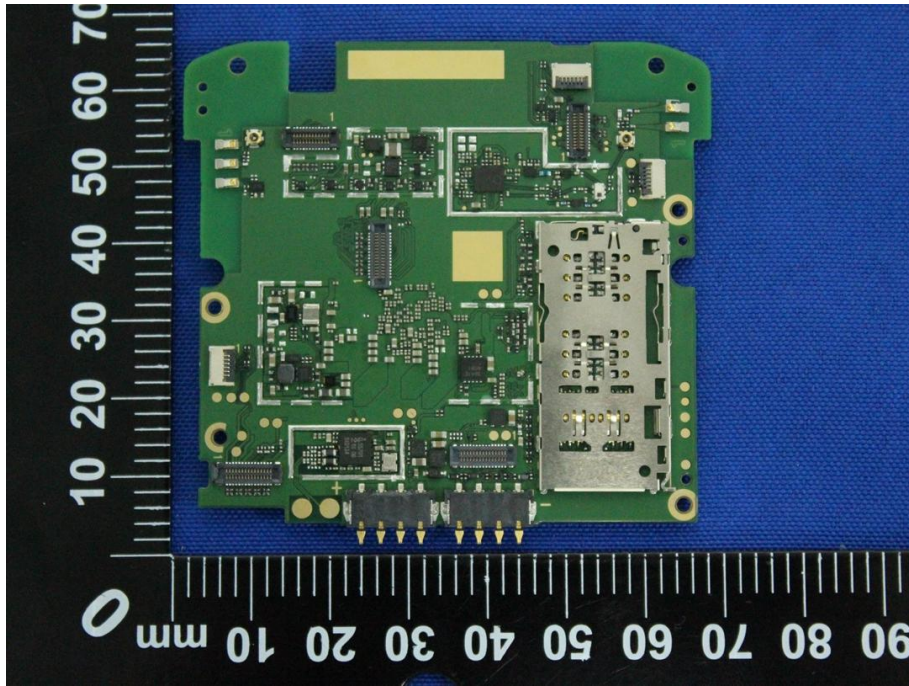

# Appendix C: Photographs of EUT

Product: Rugged Handheld Computer

Model: EA630 Plus

Internal Photos

GSM/WCDMA/LTE  
Main ANT

LTE DIV ANT

BT/WIFI ANT

NFC ANT