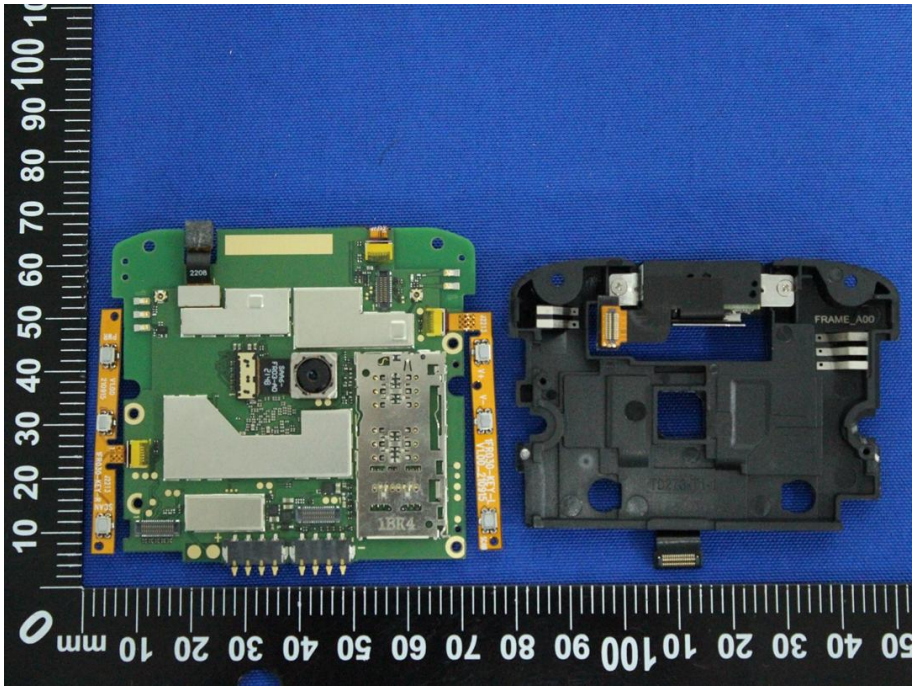

# Appendix C: Photographs of EUT

Product: Rugged Handheld Computer

Model: EA630 Plus

Internal Photos

GSM/WCDMA/LTE  
Main ANT

LTE DIV ANT

BT/WIFI ANT

NFC ANT