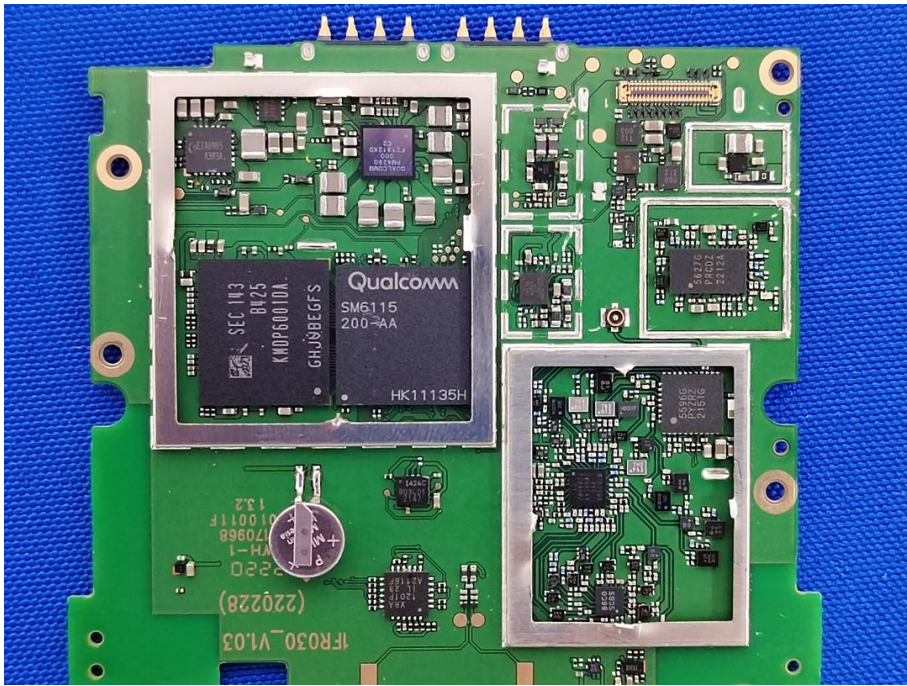

# Appendix C: Photographs of EUT

Product: Rugged Handheld Computer

Model: EA630 Plus

Internal Photos

GSM/WCDMA/LTE  
Main ANT

LTE DIV ANT

BT/WIFI ANT

NFC ANT