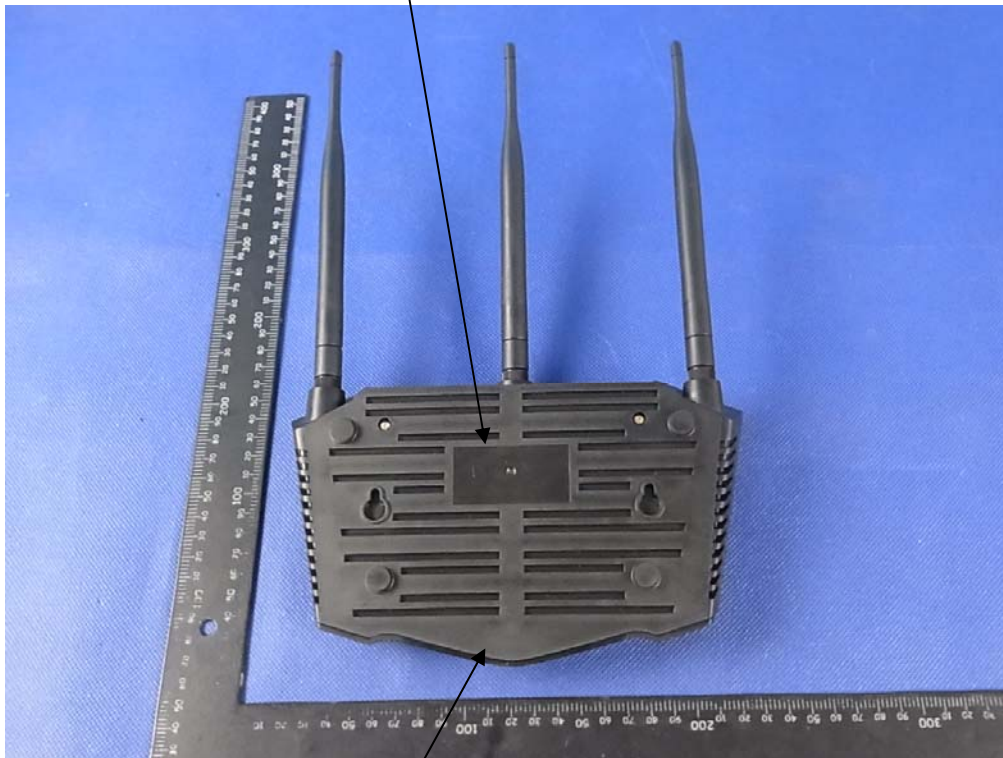

Intelligent Wireless Router

450 Mbps High Power Gigabit Wireless Router

Model: JHR-N845R

Power: DC 12V 2A

IP Address: 192.168.1.1

Username: admin Password: admin

FCC ID: HHOYC008

SHENZHEN YICHEN (JCG) TECHNOLOGY DEVELOPMENT CO.,LTD

MADE IN CHINA

**This device complies with Part 15 of the FCC Rules. Operation is subject to the following two conditions: (1) This device may not cause harmful interference, and (2) this device must accept any interference received, including interference that may cause undesired operation.**