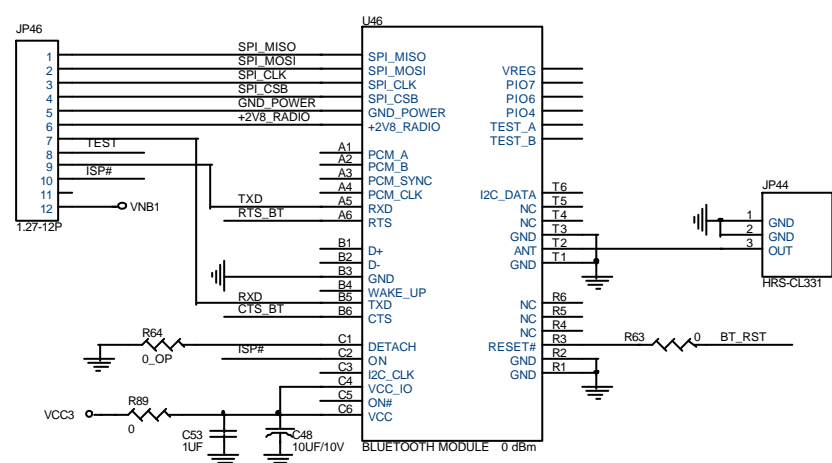

KBCN_12	C100	20PF
KBCN_11	C99	20PF
KBCN_10	C98	20PF
KBCN_9	C97	20PF
KBCN_8	C96	20PF
KBCN_7	C95	20PF
KBCN_6	C94	20PF
KBCN_5	C93	20PF
KBCN_4	C92	20PF
KBCN_3	C91	20PF
KBCN_2	C90	20PF
KBCN_1	C89	20PF

KBCN_24	C112	20PF
KBCN_23	C111	20PF
KBCN_22	C110	20PF
KBCN_21	C109	20PF
KBCN_20	C108	20PF
KBCN_19	C107	20PF
KBCN_18	C106	20PF
KBCN_17	C105	20PF
KBCN_16	C104	20PF
KBCN_15	C103	20PF
KBCN_14	C102	20PF
KBCN_13	C101	20PF

FOR ESD

CC&C Technologies, Inc.			
Title SC-405 Keyboard End / Keyboard Encoder			
Size B	Document Number 70-140501-0D	Rev 0	
Date: Wednesday, August 22, 2001	Sheet 4 of 4		