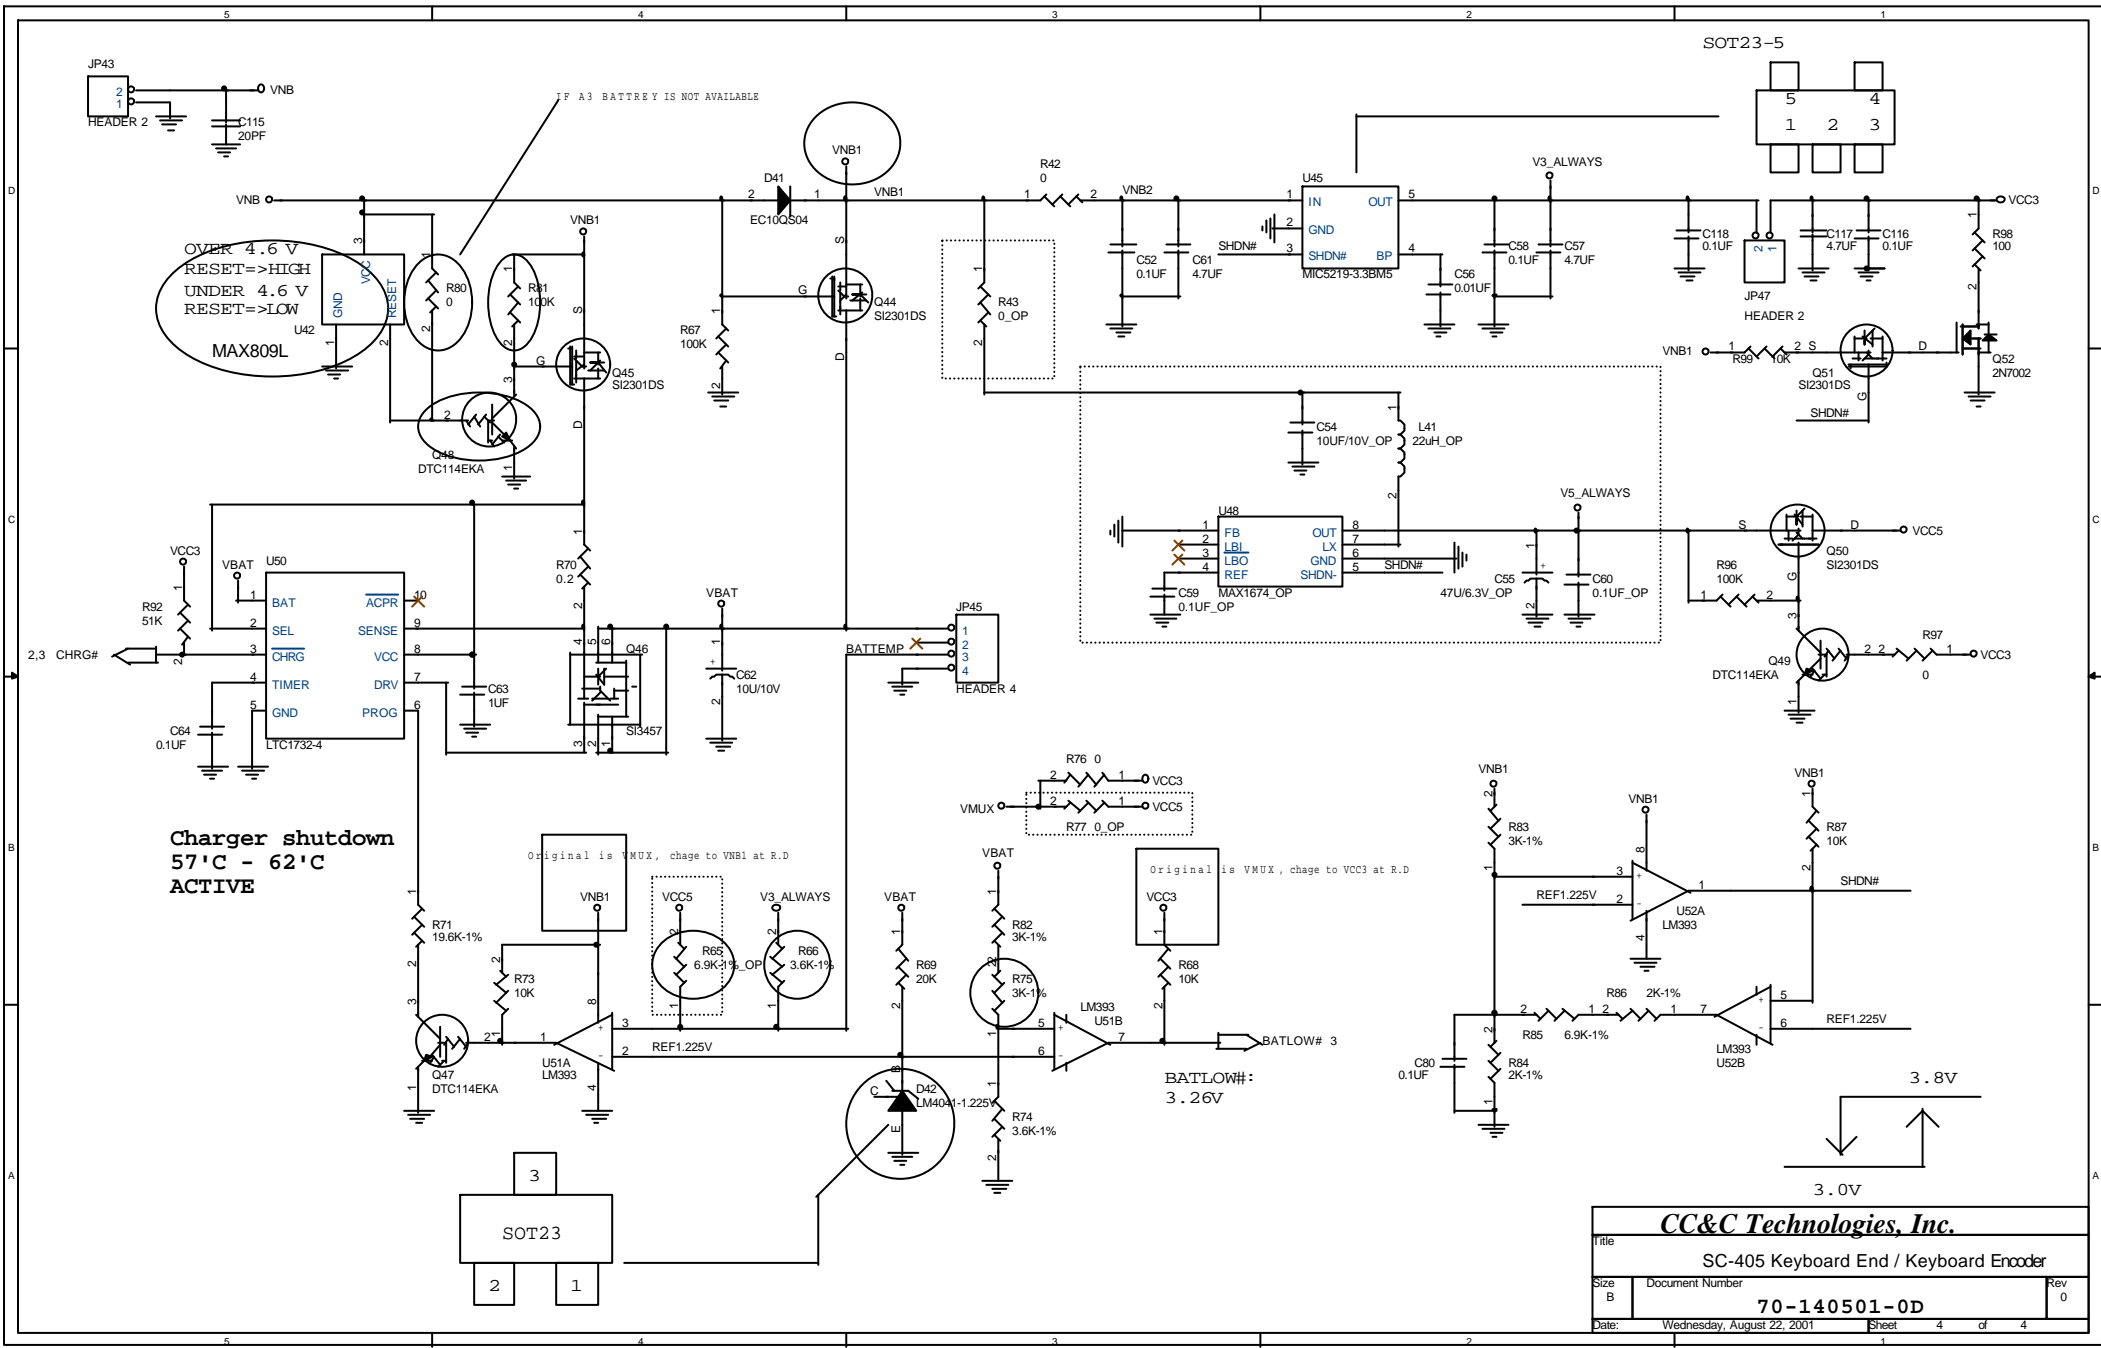

KBCN_12	C100	20PF
KBCN_11	C99	20PF
KBCN_10	C98	20PF
KBCN_9	C97	20PF
KBCN_8	C96	20PF
KBCN_7	C95	20PF
KBCN_6	C94	20PF
KBCN_5	C93	20PF
KBCN_4	C92	20PF
KBCN_3	C91	20PF
KBCN_2	C90	20PF
KBCN_1	C89	20PF

KBCN_24	C112	20PF
KBCN_23	C111	20PF
KBCN_22	C110	20PF
KBCN_21	C109	20PF
KBCN_20	C108	20PF
KBCN_19	C107	20PF
KBCN_18	C106	20PF
KBCN_17	C105	20PF
KBCN_16	C104	20PF
KBCN_15	C103	20PF
KBCN_14	C102	20PF
KBCN_13	C101	20PF

FOR ESD

CC&C Technologies, Inc.			
Title SC-405 Keyboard End / Keyboard Encoder			
Size B	Document Number 70-140501-0D	Rev 0	
Date: Wednesday, August 22, 2001	Sheet 4 of 4		