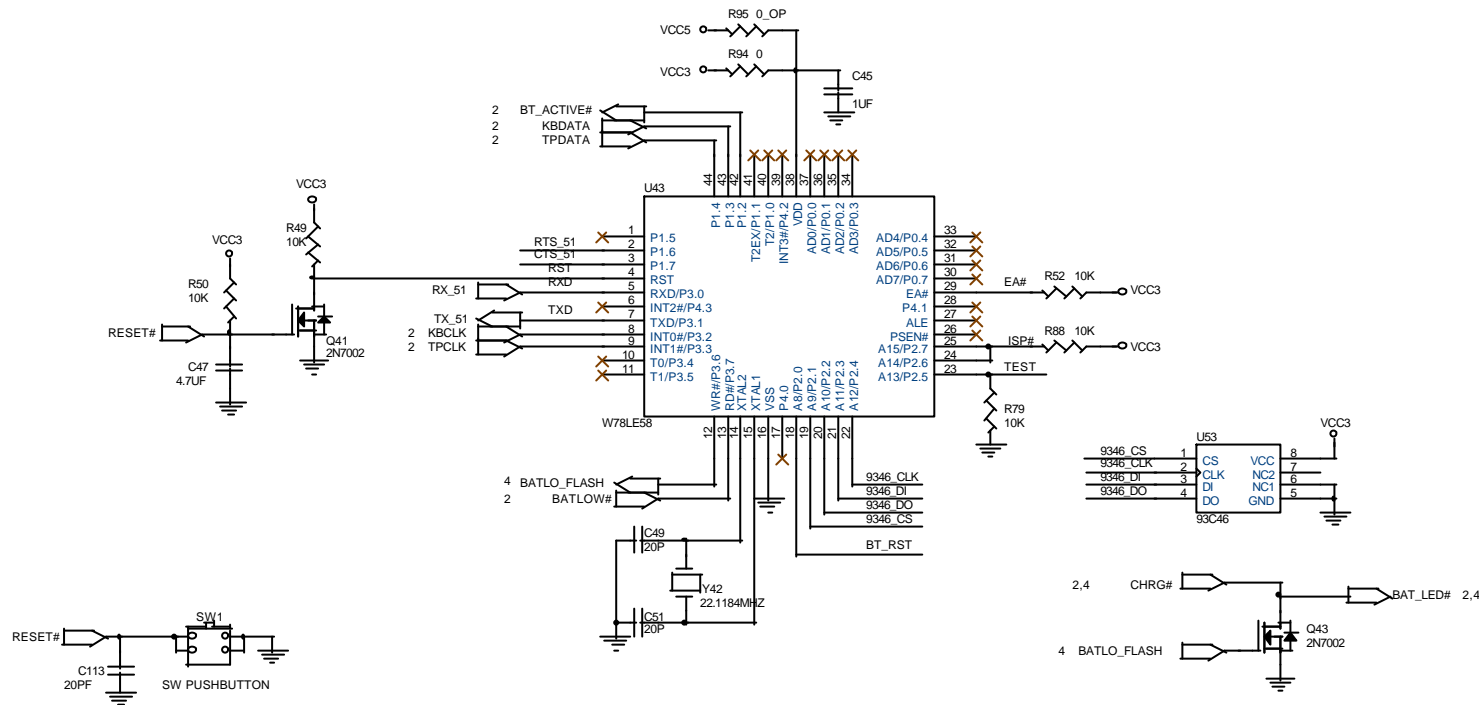

KBCN_12	C100	20PF
KBCN_11	C99	20PF
KBCN_10	C98	20PF
KBCN_9	C97	20PF
KBCN_8	C96	20PF
KBCN_7	C95	20PF
KBCN_6	C94	20PF
KBCN_5	C93	20PF
KBCN_4	C92	20PF
KBCN_3	C91	20PF
KBCN_2	C90	20PF
KBCN_1	C89	20PF

KBCN_24	C112	20PF
KBCN_23	C111	20PF
KBCN_22	C110	20PF
KBCN_21	C109	20PF
KBCN_20	C108	20PF
KBCN_19	C107	20PF
KBCN_18	C106	20PF
KBCN_17	C105	20PF
KBCN_16	C104	20PF
KBCN_15	C103	20PF
KBCN_14	C102	20PF
KBCN_13	C101	20PF

FOR ESD

CC&C Technologies, Inc.			
Title SC-405 Keyboard End / Keyboard Encoder			
Size B	Document Number 70-140501-0D	Rev 0	
Date: Wednesday, August 22, 2001	Sheet 4 of 4		